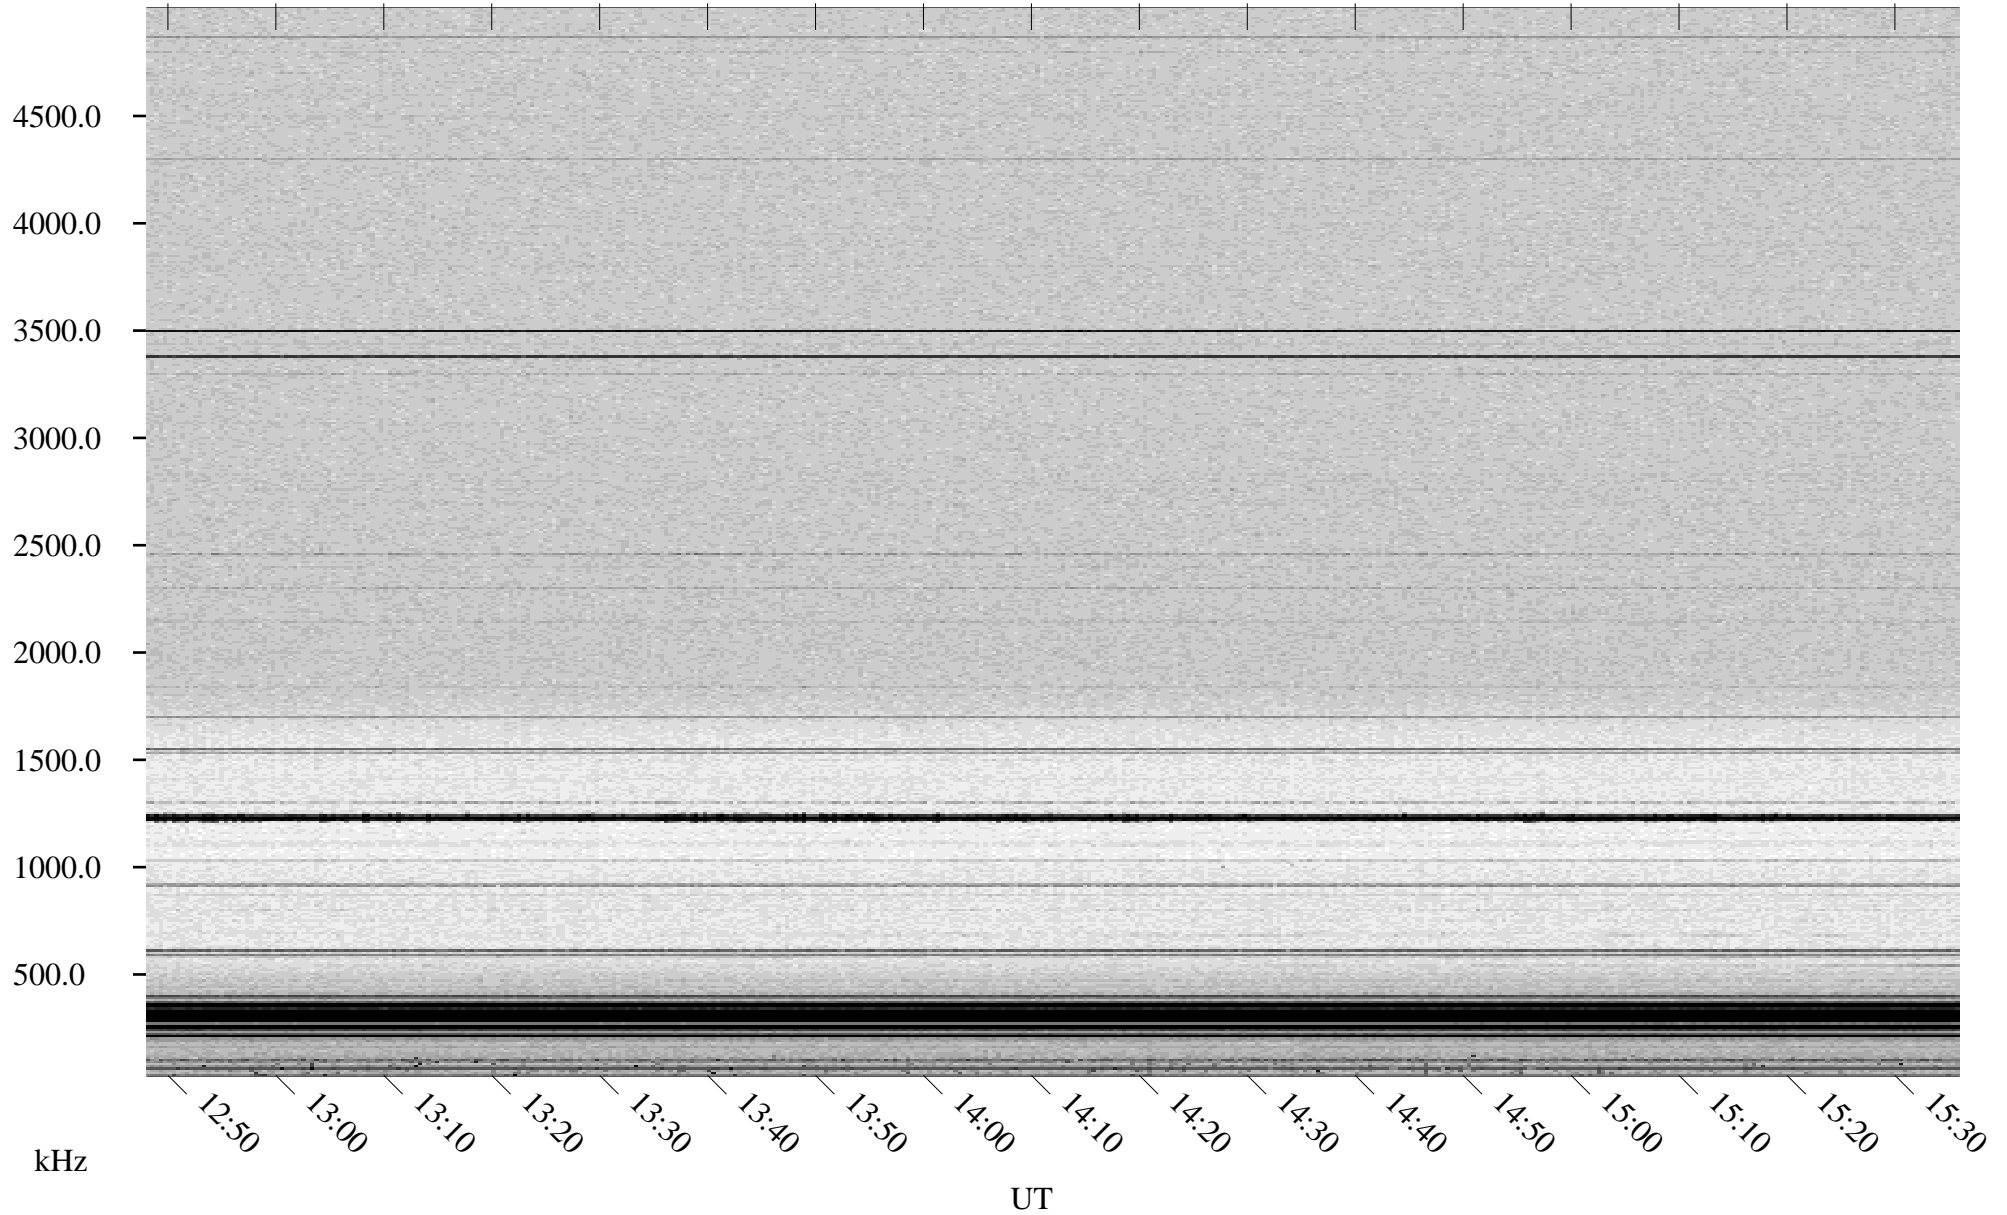

06/13/1998 Churchill, Manitoba

Linear Scale Black = 161 White = 15

ch98164l.r00m max_12

Page 1

06/13/1998 Churchill, Manitoba

Linear Scale Black = 161 White = 15

ch98164l.r00m max_12

Page 2

06/14/1998 Churchill, Manitoba

Linear Scale Black = 161 White = 15

ch98164l.r00m max_12

Page 3

06/14/1998 Churchill, Manitoba

Linear Scale Black = 161 White = 15

ch98164l.r00m max_12

Page 4

06/14/1998 Churchill, Manitoba

Linear Scale Black = 161 White = 15

ch98164l.r00m max_12

Page 5

06/14/1998 Churchill, Manitoba

Linear Scale Black = 161 White = 15

ch98164l.r00m max_12

Page 6

06/14/1998 Churchill, Manitoba

Linear Scale Black = 161 White = 15

ch98164l.r00m max_12

Page 7

06/14/1998 Churchill, Manitoba

Linear Scale Black = 161 White = 15

ch98164l.r00m max_12

Page 8