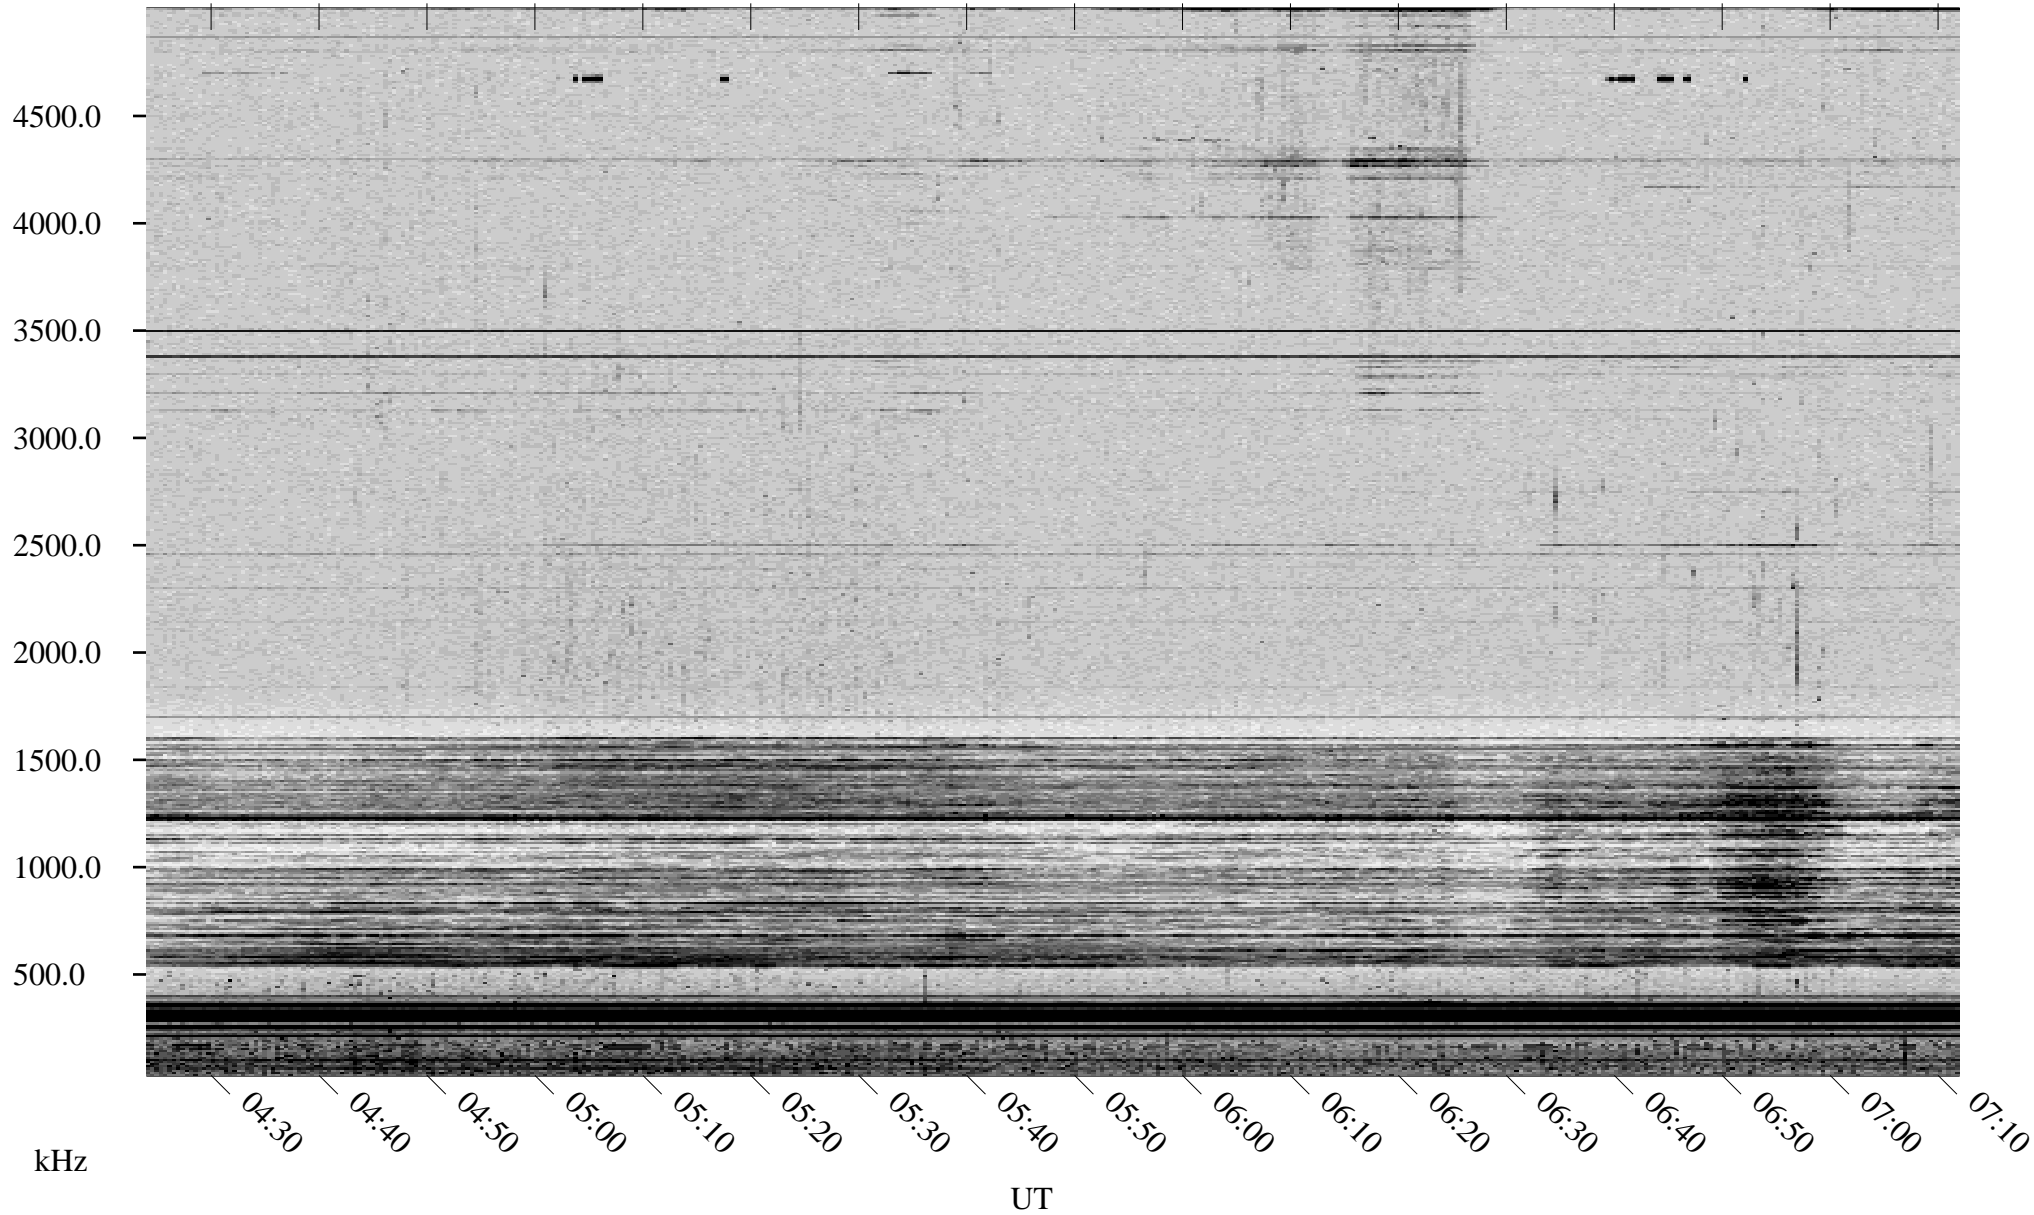

06/13/1998 Churchill, Manitoba

Linear Scale Black = 161 White = 15

ch98164l.r00m max_12

Page 1

06/13/1998 Churchill, Manitoba

Linear Scale Black = 161 White = 15

ch98164l.r00m max_12

Page 2

06/14/1998 Churchill, Manitoba

Linear Scale Black = 161 White = 15

ch98164l.r00m max_12

Page 3

06/14/1998 Churchill, Manitoba

Linear Scale Black = 161 White = 15

ch98164l.r00m max_12

Page 4

06/14/1998 Churchill, Manitoba

Linear Scale Black = 161 White = 15

ch98164l.r00m max_12

Page 5

06/14/1998 Churchill, Manitoba

Linear Scale Black = 161 White = 15

ch98164l.r00m max_12

Page 6

06/14/1998 Churchill, Manitoba

Linear Scale Black = 161 White = 15

ch98164l.r00m max_12

Page 7

06/14/1998 Churchill, Manitoba

Linear Scale Black = 161 White = 15

ch98164l.r00m max_12

Page 8