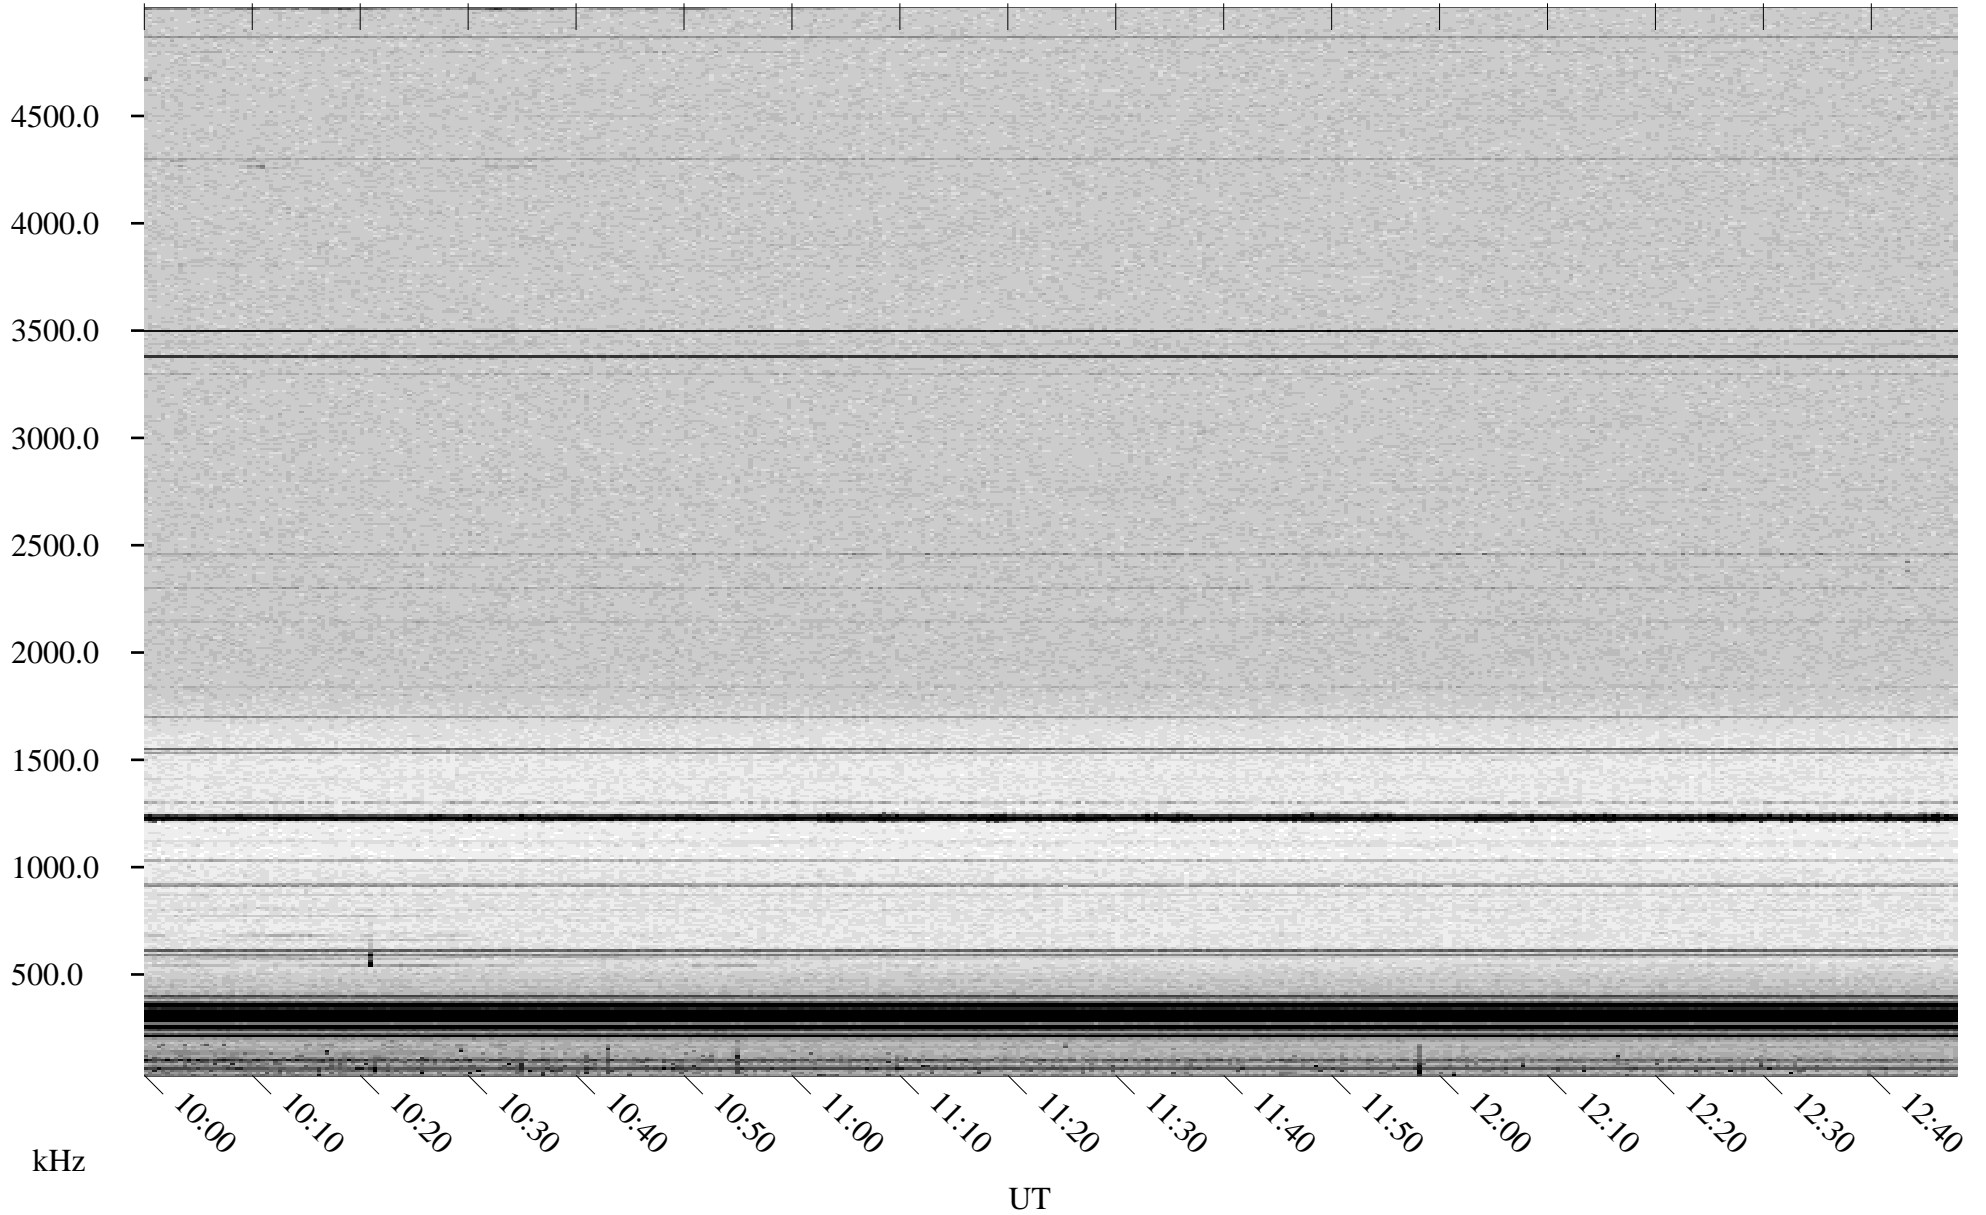

06/13/1998 Churchill, Manitoba

Linear Scale Black = 161 White = 15

ch98164l.r00m max_12

Page 1

06/13/1998 Churchill, Manitoba

Linear Scale Black = 161 White = 15

ch98164l.r00m max_12

Page 2

06/14/1998 Churchill, Manitoba

Linear Scale Black = 161 White = 15

ch98164l.r00m max_12

Page 3

06/14/1998 Churchill, Manitoba

Linear Scale Black = 161 White = 15

ch98164l.r00m max_12

Page 4

06/14/1998 Churchill, Manitoba

Linear Scale Black = 161 White = 15

ch98164l.r00m max_12

Page 5

06/14/1998 Churchill, Manitoba

Linear Scale Black = 161 White = 15

ch98164l.r00m max_12

Page 6

06/14/1998 Churchill, Manitoba

Linear Scale Black = 161 White = 15

ch98164l.r00m max_12

Page 7

06/14/1998 Churchill, Manitoba

Linear Scale Black = 161 White = 15

ch98164l.r00m max_12

Page 8