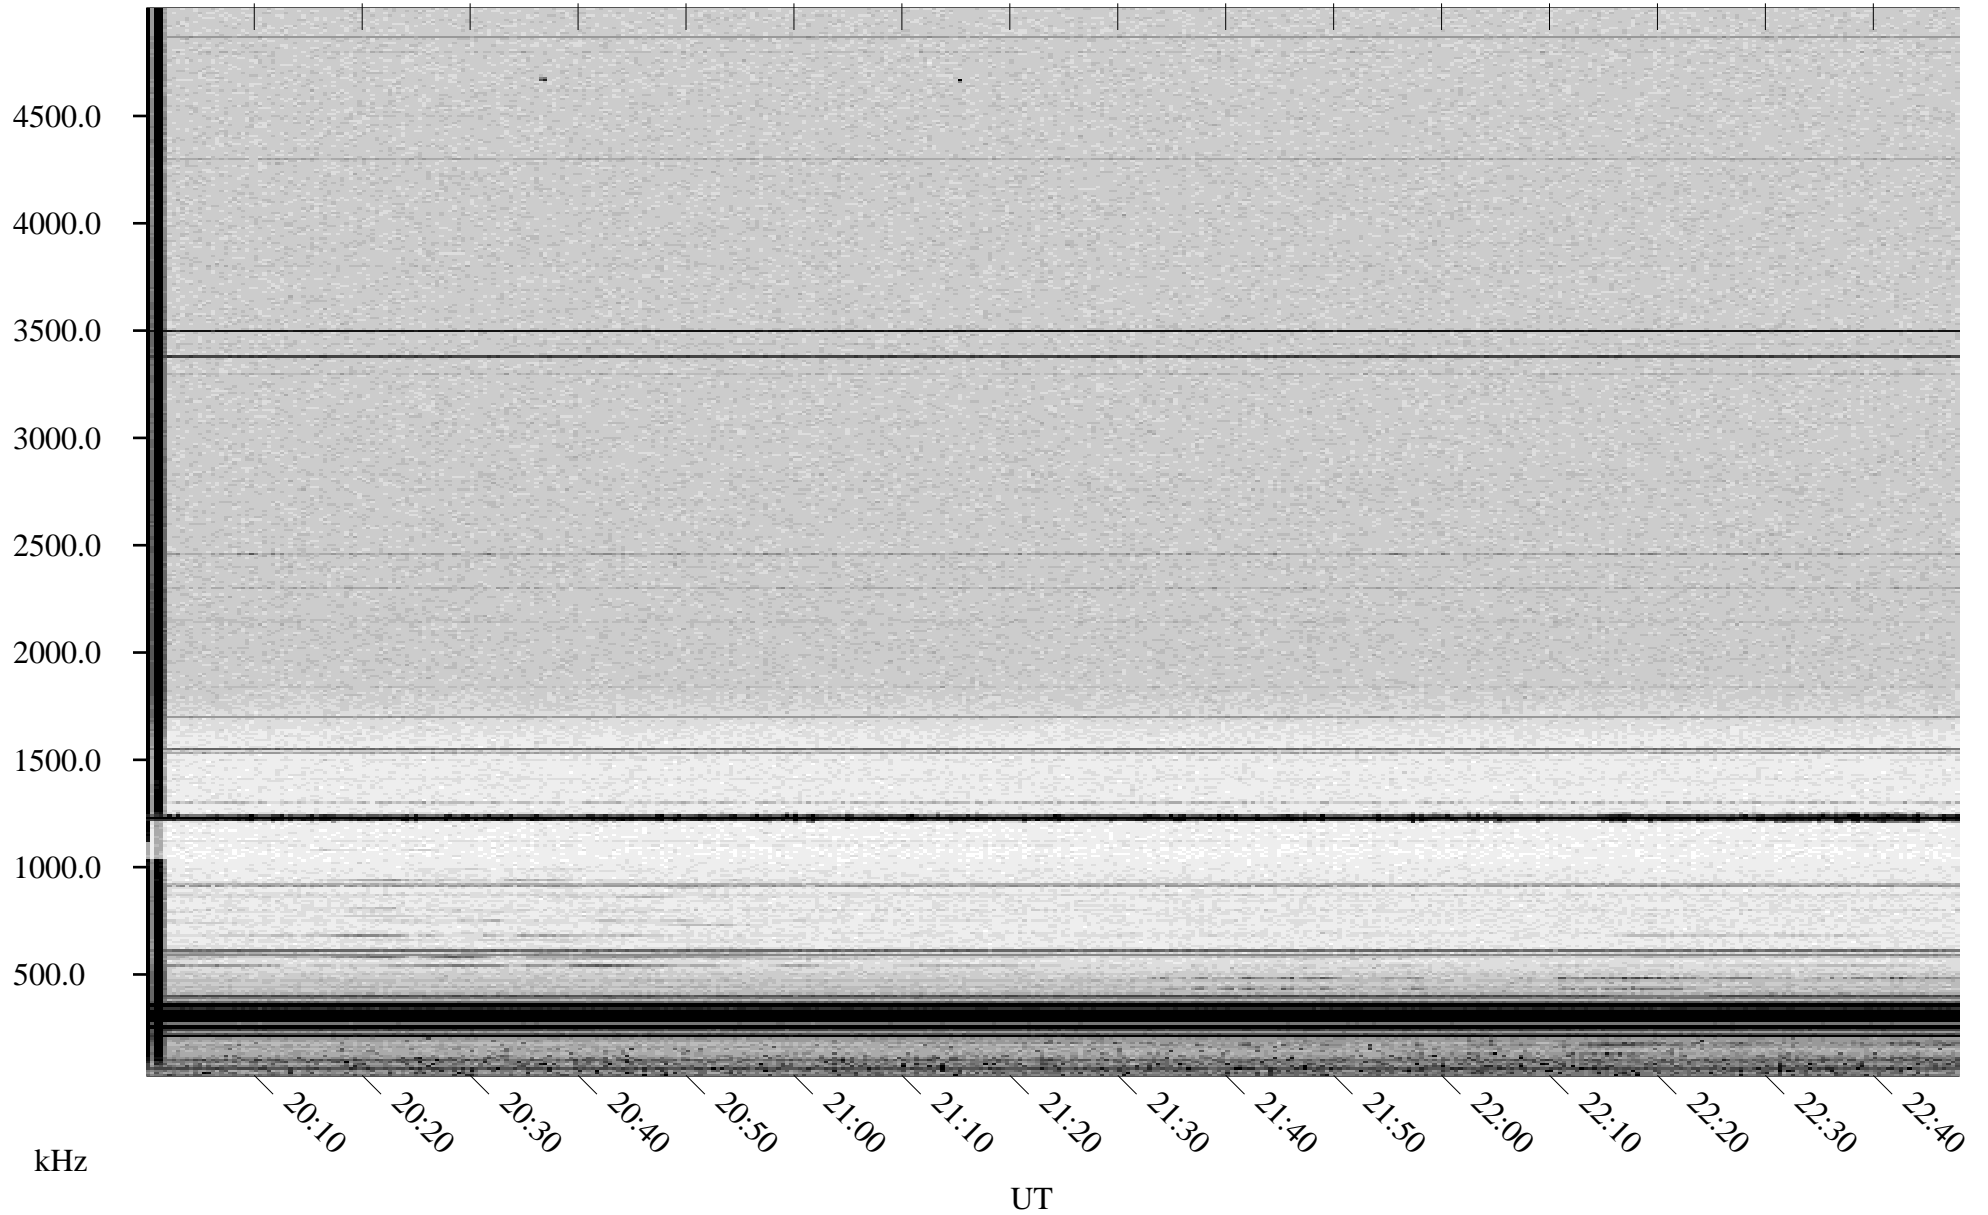

06/13/1998 Churchill, Manitoba

Linear Scale Black = 161 White = 15

ch98164l.r00m max_12

Page 1

06/13/1998 Churchill, Manitoba

Linear Scale Black = 161 White = 15

ch98164l.r00m max_12

Page 2

06/14/1998 Churchill, Manitoba

Linear Scale Black = 161 White = 15

ch98164l.r00m max_12

Page 3

06/14/1998 Churchill, Manitoba

Linear Scale Black = 161 White = 15

ch98164l.r00m max_12

Page 4

06/14/1998 Churchill, Manitoba

Linear Scale Black = 161 White = 15

ch98164l.r00m max_12

Page 5

06/14/1998 Churchill, Manitoba

Linear Scale Black = 161 White = 15

ch98164l.r00m max_12

Page 6

06/14/1998 Churchill, Manitoba

Linear Scale Black = 161 White = 15

ch98164l.r00m max_12

Page 7

06/14/1998 Churchill, Manitoba

Linear Scale Black = 161 White = 15

ch98164l.r00m max_12

Page 8