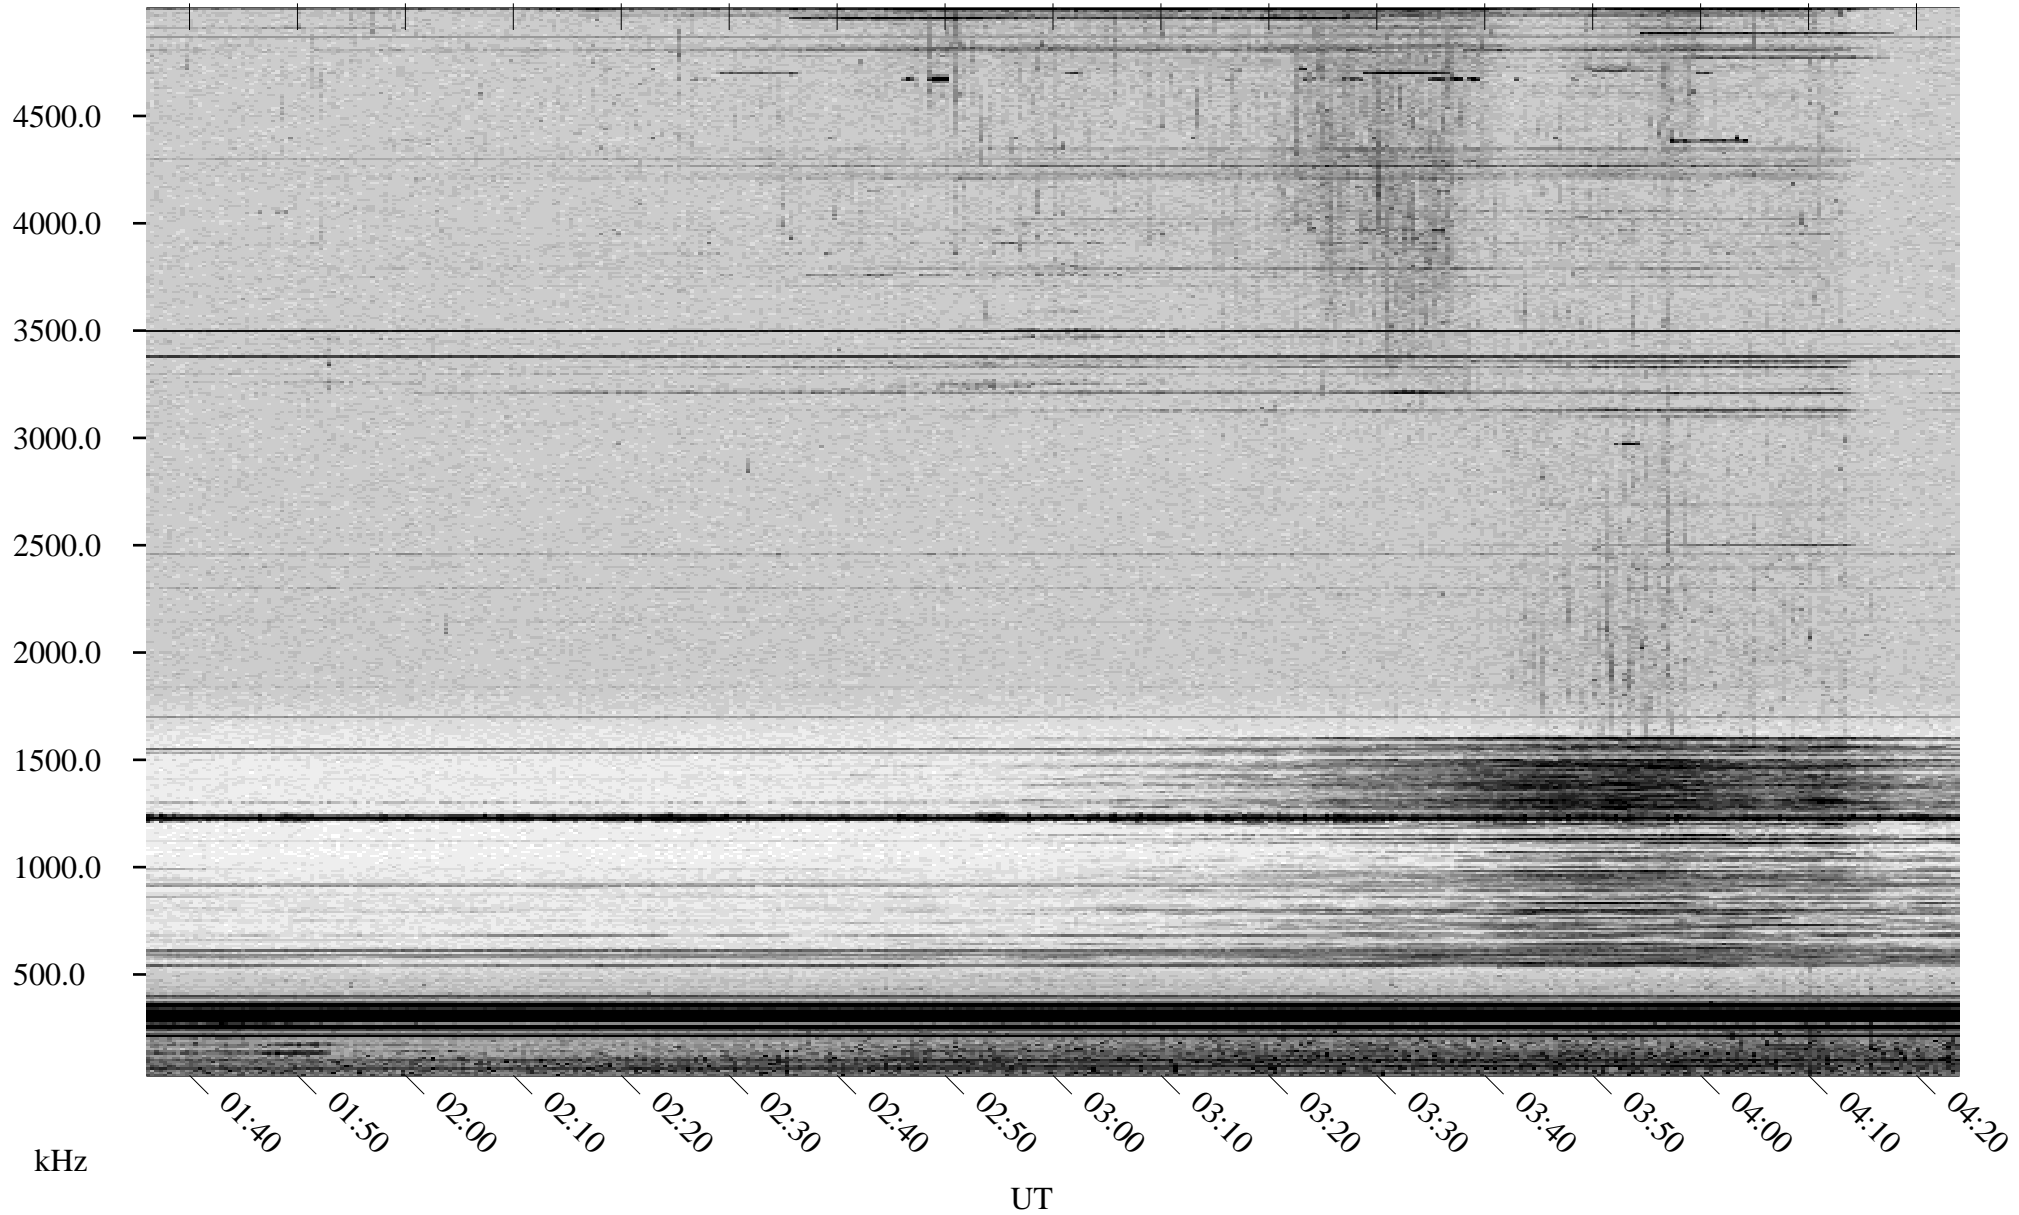

06/13/1998 Churchill, Manitoba

Linear Scale Black = 161 White = 15

ch98164l.r00m max_12

Page 1

06/13/1998 Churchill, Manitoba

Linear Scale Black = 161 White = 15

ch98164l.r00m max_12

Page 2

06/14/1998 Churchill, Manitoba

Linear Scale Black = 161 White = 15

ch98164l.r00m max_12

Page 3

06/14/1998 Churchill, Manitoba

Linear Scale Black = 161 White = 15

ch98164l.r00m max_12

Page 4

06/14/1998 Churchill, Manitoba

Linear Scale Black = 161 White = 15

ch98164l.r00m max_12

Page 5

06/14/1998 Churchill, Manitoba

Linear Scale Black = 161 White = 15

ch98164l.r00m max_12

Page 6

06/14/1998 Churchill, Manitoba

Linear Scale Black = 161 White = 15

ch98164l.r00m max_12

Page 7

06/14/1998 Churchill, Manitoba

Linear Scale Black = 161 White = 15

ch98164l.r00m max_12

Page 8