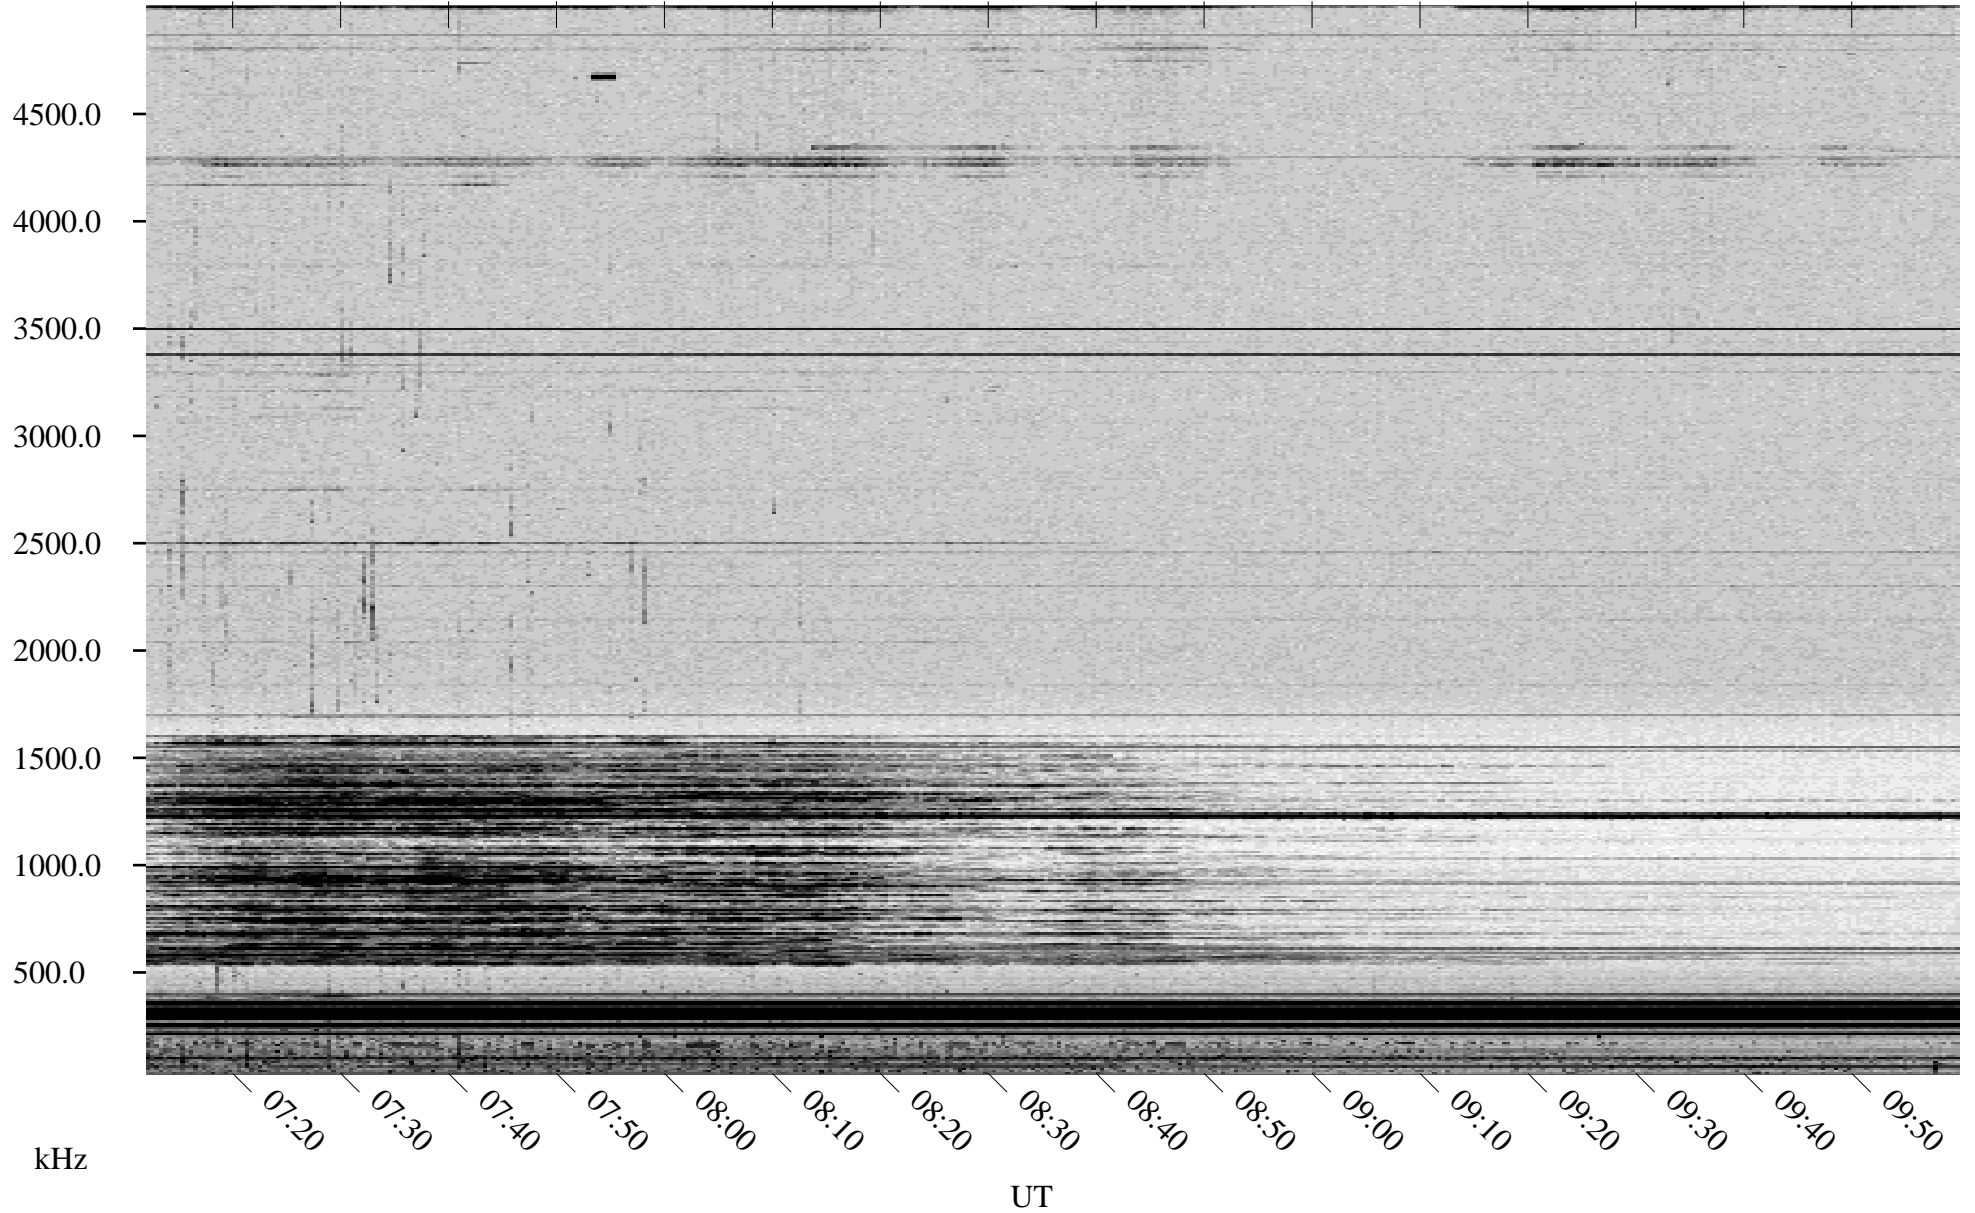

06/13/1998 Churchill, Manitoba

Linear Scale Black = 161 White = 15

ch98164l.r00m max_12

Page 1

06/13/1998 Churchill, Manitoba

Linear Scale Black = 161 White = 15

ch98164l.r00m max_12

Page 2

06/14/1998 Churchill, Manitoba

Linear Scale Black = 161 White = 15

ch98164l.r00m max_12

Page 3

06/14/1998 Churchill, Manitoba

Linear Scale Black = 161 White = 15

ch98164l.r00m max_12

Page 4

06/14/1998 Churchill, Manitoba

Linear Scale Black = 161 White = 15

ch98164l.r00m max_12

Page 5

06/14/1998 Churchill, Manitoba

Linear Scale Black = 161 White = 15

ch98164l.r00m max_12

Page 6

06/14/1998 Churchill, Manitoba

Linear Scale Black = 161 White = 15

ch98164l.r00m max_12

Page 7

06/14/1998 Churchill, Manitoba

Linear Scale Black = 161 White = 15

ch98164l.r00m max_12

Page 8