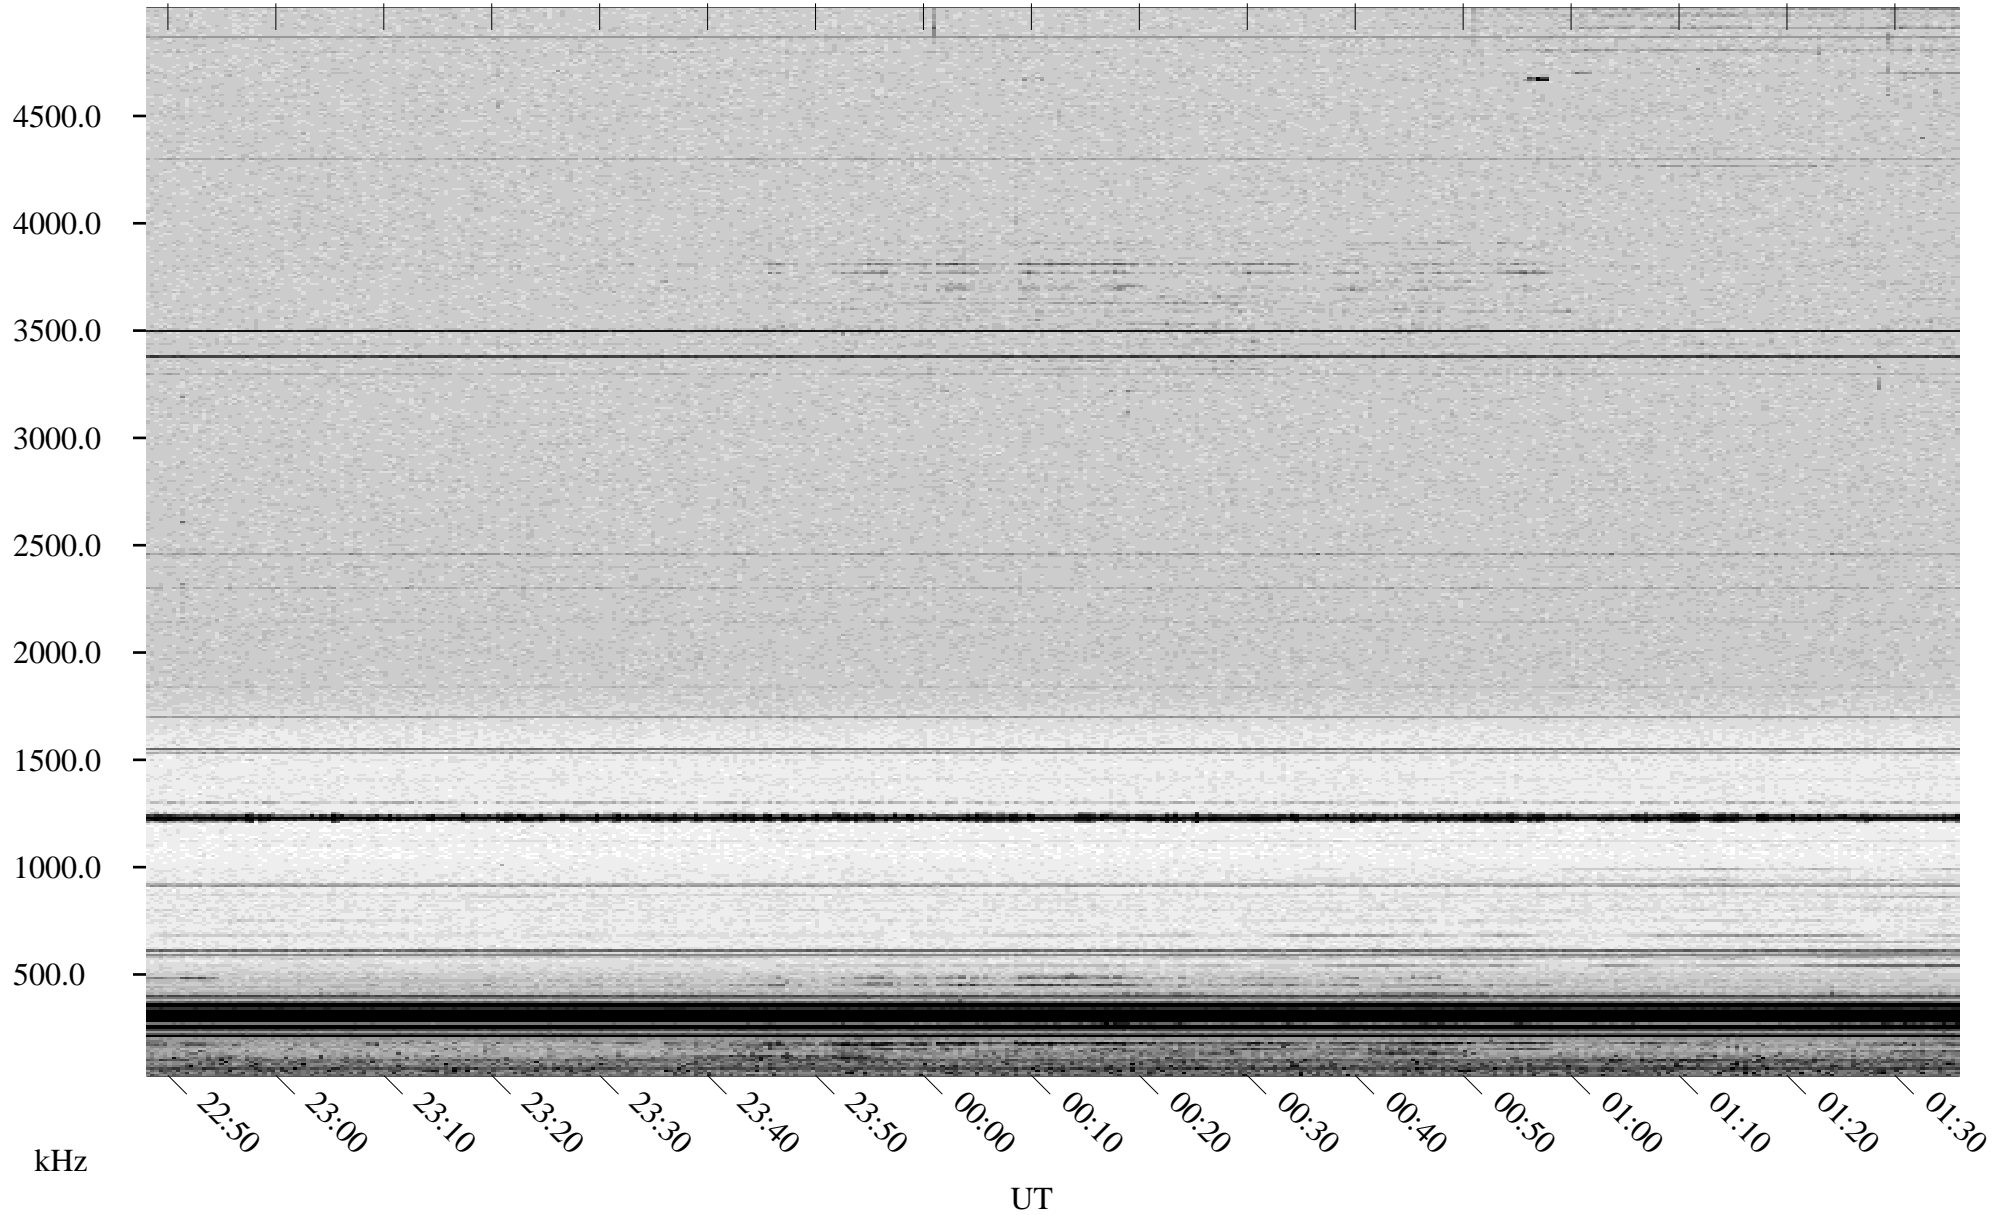

06/13/1998 Churchill, Manitoba

Linear Scale Black = 161 White = 15

ch98164l.r00m max_12

Page 1

06/13/1998 Churchill, Manitoba

Linear Scale Black = 161 White = 15

ch98164l.r00m max_12

Page 2

06/14/1998 Churchill, Manitoba

Linear Scale Black = 161 White = 15

ch98164l.r00m max_12

Page 3

06/14/1998 Churchill, Manitoba

Linear Scale Black = 161 White = 15

ch98164l.r00m max_12

Page 4

06/14/1998 Churchill, Manitoba

Linear Scale Black = 161 White = 15

ch98164l.r00m max_12

Page 5

06/14/1998 Churchill, Manitoba

Linear Scale Black = 161 White = 15

ch98164l.r00m max_12

Page 6

06/14/1998 Churchill, Manitoba

Linear Scale Black = 161 White = 15

ch98164l.r00m max_12

Page 7

06/14/1998 Churchill, Manitoba

Linear Scale Black = 161 White = 15

ch98164l.r00m max_12

Page 8