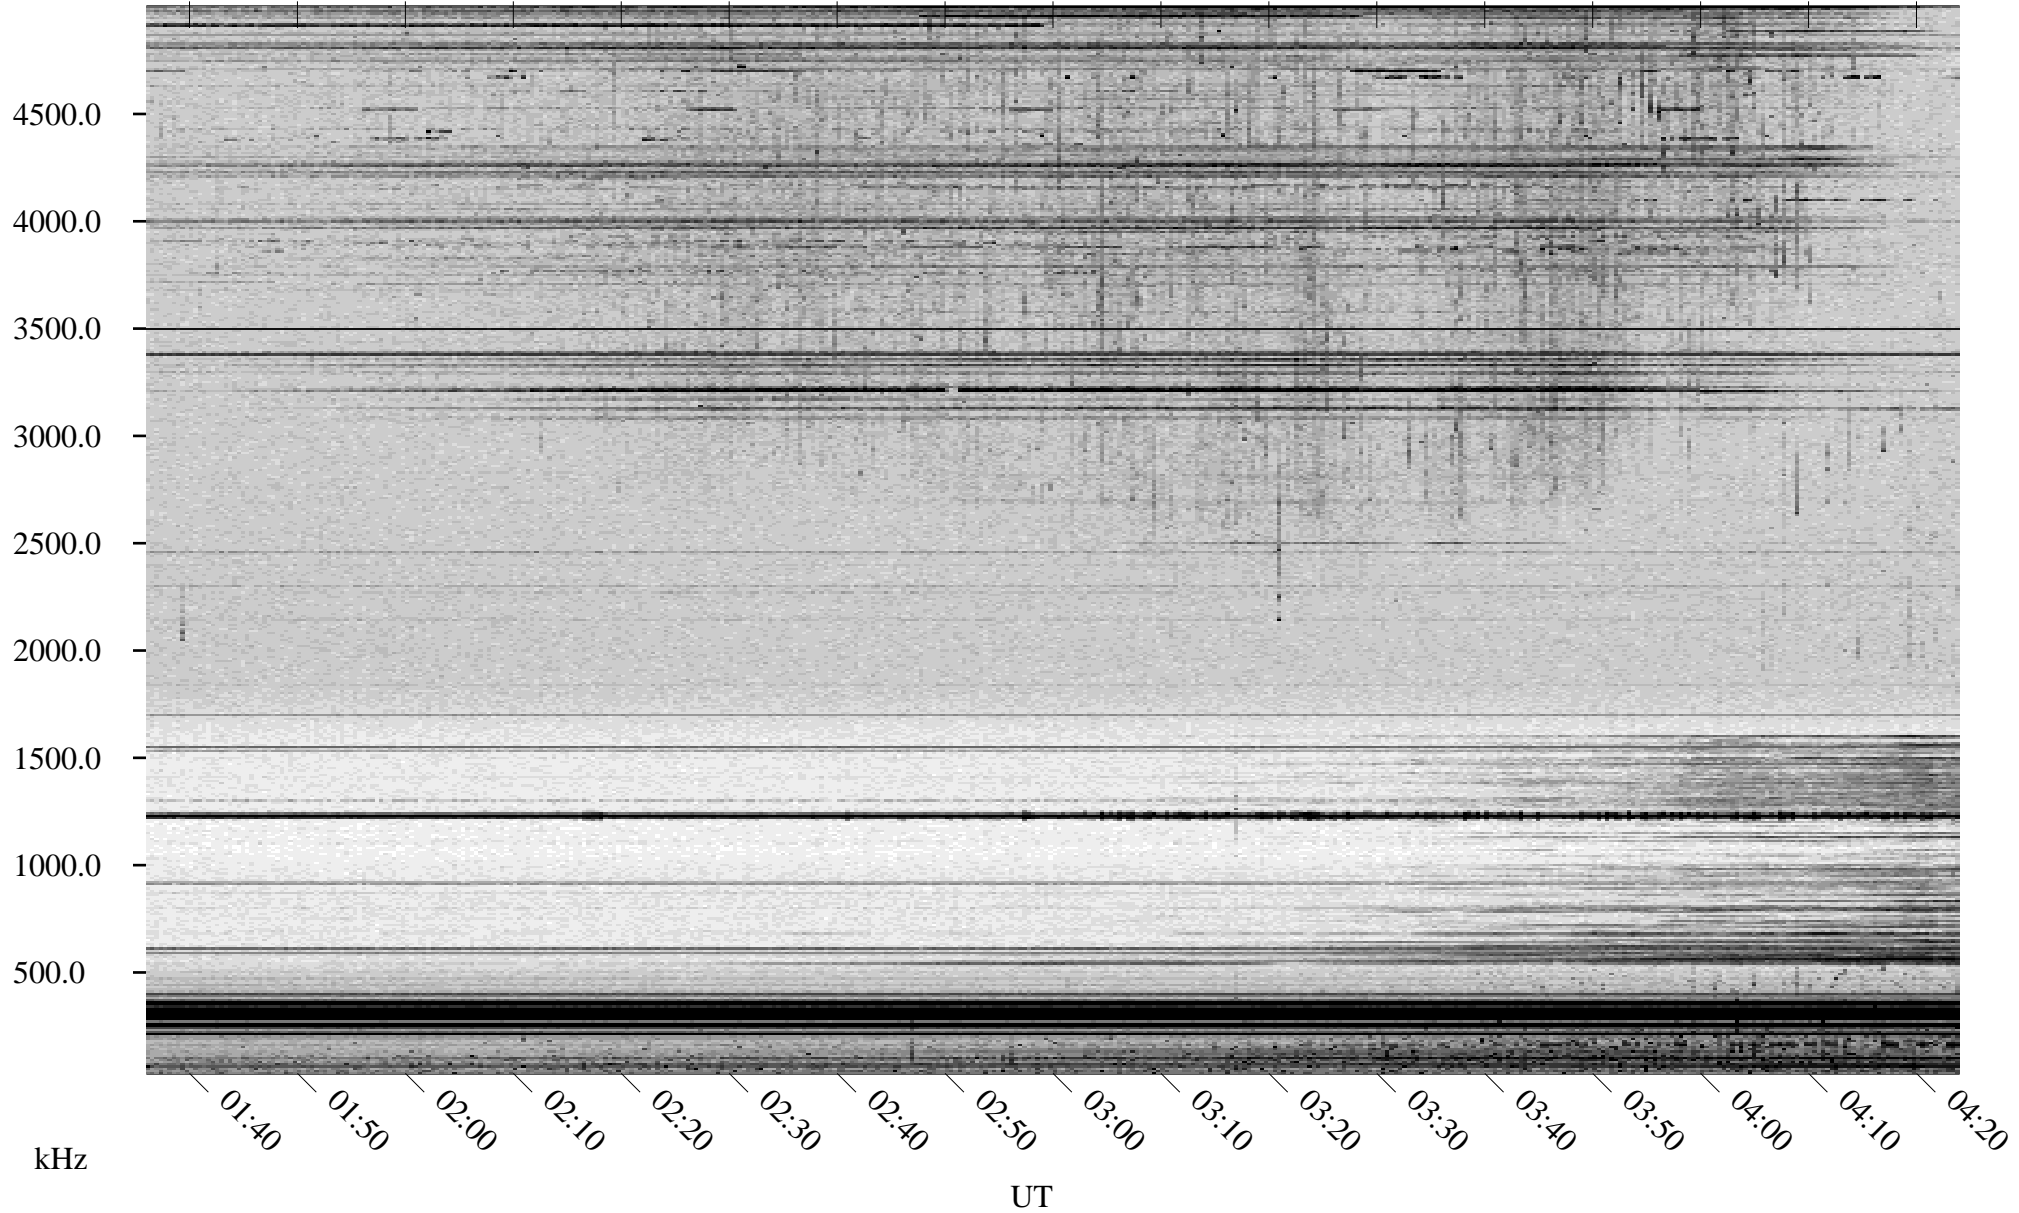

06/14/1998 Churchill, Manitoba

Linear Scale Black = 161 White = 15

ch98165l.r00m max_12

Page 1

06/14/1998 Churchill, Manitoba

Linear Scale Black = 161 White = 15

ch98165l.r00m max_12

Page 2

06/15/1998 Churchill, Manitoba

Linear Scale Black = 161 White = 15

ch98165l.r00m max_12

Page 3

06/15/1998 Churchill, Manitoba

Linear Scale Black = 161 White = 15

ch98165l.r00m max_12

Page 4

06/15/1998 Churchill, Manitoba

Linear Scale Black = 161 White = 15

ch98165l.r00m max_12

Page 5

06/15/1998 Churchill, Manitoba

Linear Scale Black = 161 White = 15

ch98165l.r00m max_12

Page 6

06/15/1998 Churchill, Manitoba

Linear Scale Black = 161 White = 15

ch98165l.r00m max_12

Page 7

06/15/1998 Churchill, Manitoba

Linear Scale Black = 161 White = 15

ch98165l.r00m max_12

Page 8