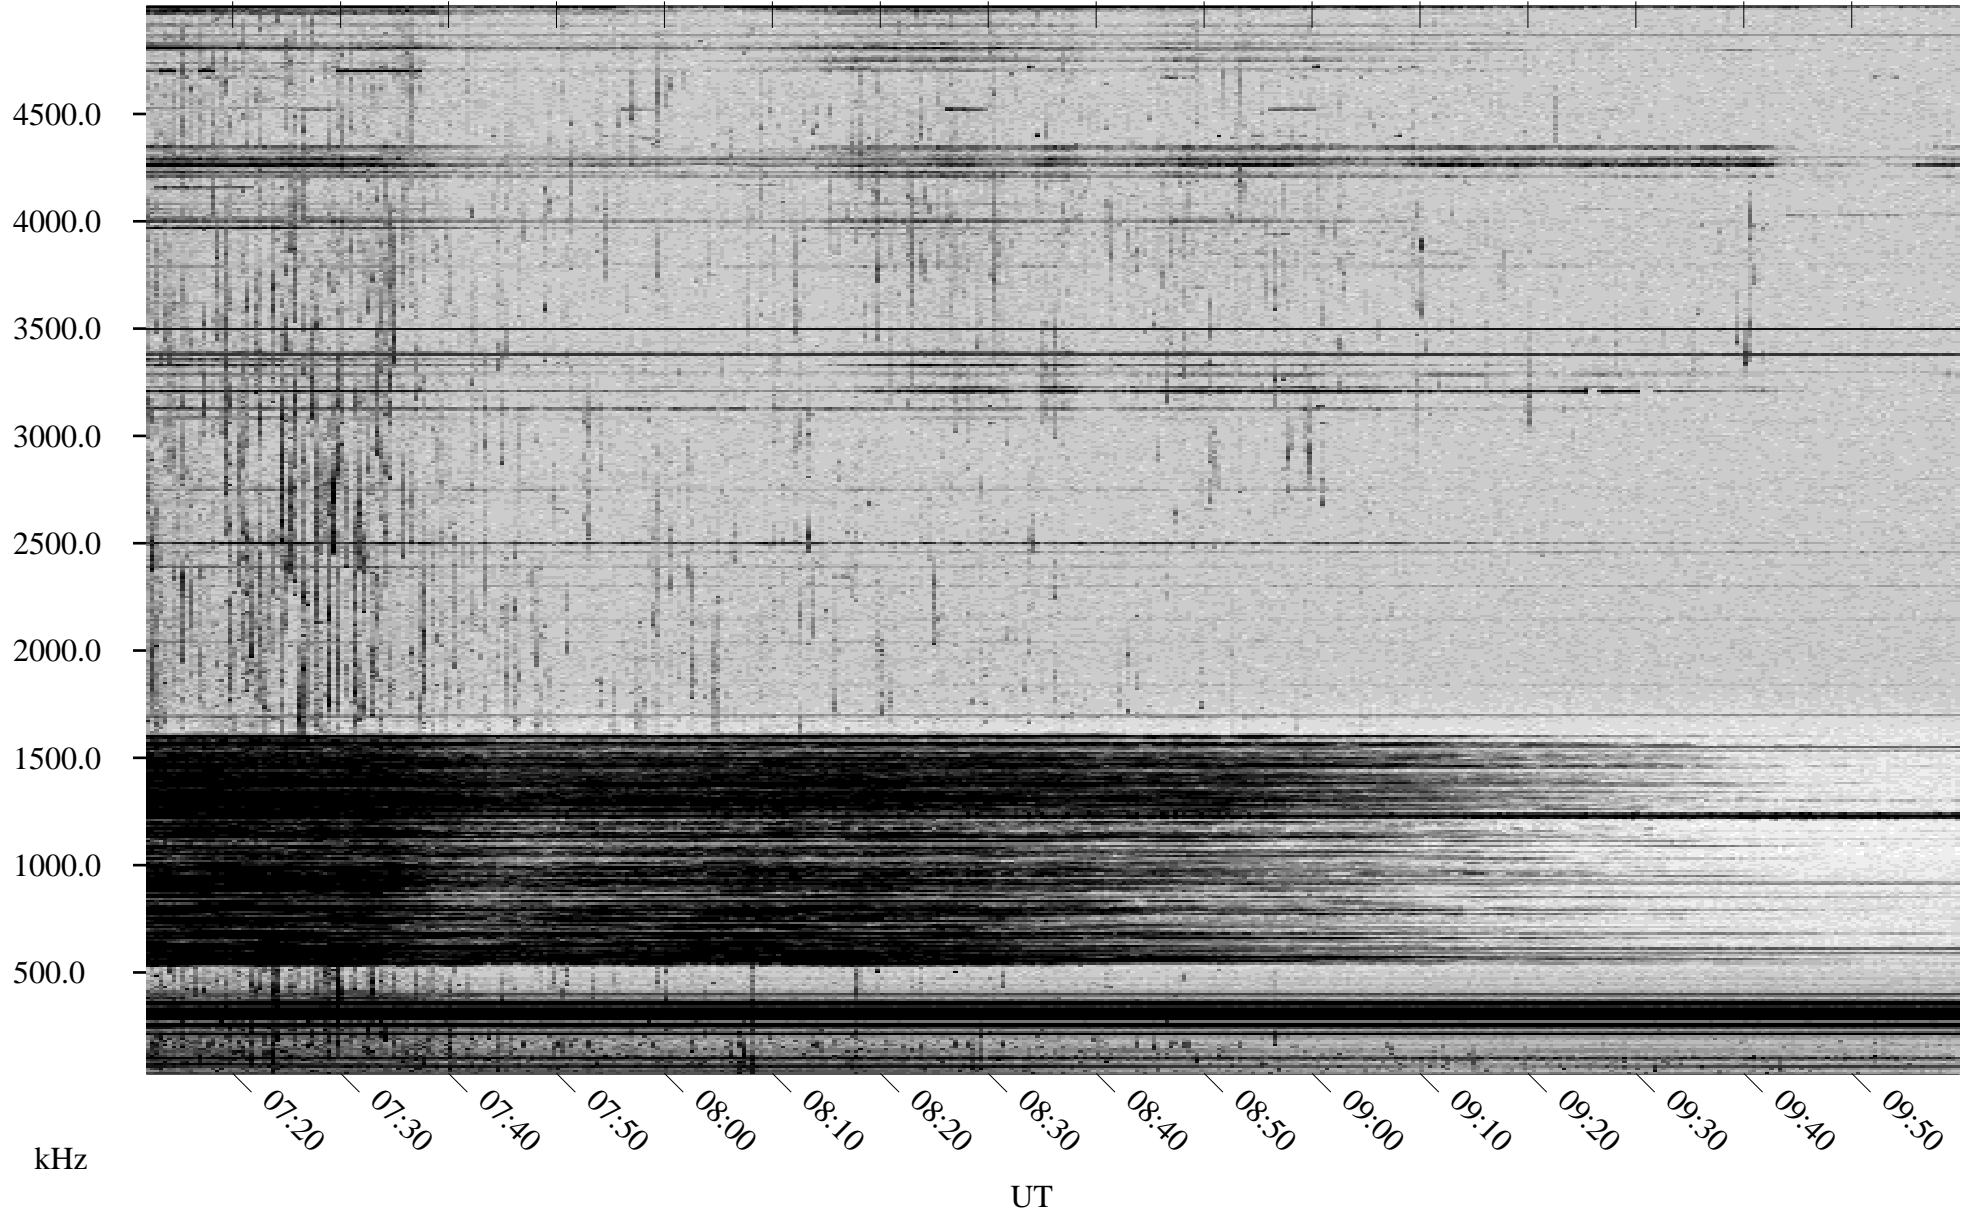

06/14/1998 Churchill, Manitoba

Linear Scale Black = 161 White = 15

ch98165l.r00m max_12

Page 1

06/14/1998 Churchill, Manitoba

Linear Scale Black = 161 White = 15

ch98165l.r00m max_12

Page 2

06/15/1998 Churchill, Manitoba

Linear Scale Black = 161 White = 15

ch98165l.r00m max_12

Page 3

06/15/1998 Churchill, Manitoba

Linear Scale Black = 161 White = 15

ch98165l.r00m max_12

Page 4

06/15/1998 Churchill, Manitoba

Linear Scale Black = 161 White = 15

ch98165l.r00m max_12

Page 5

06/15/1998 Churchill, Manitoba

Linear Scale Black = 161 White = 15

ch98165l.r00m max_12

Page 6

06/15/1998 Churchill, Manitoba

Linear Scale Black = 161 White = 15

ch98165l.r00m max_12

Page 7

06/15/1998 Churchill, Manitoba

Linear Scale Black = 161 White = 15

ch98165l.r00m max_12

Page 8