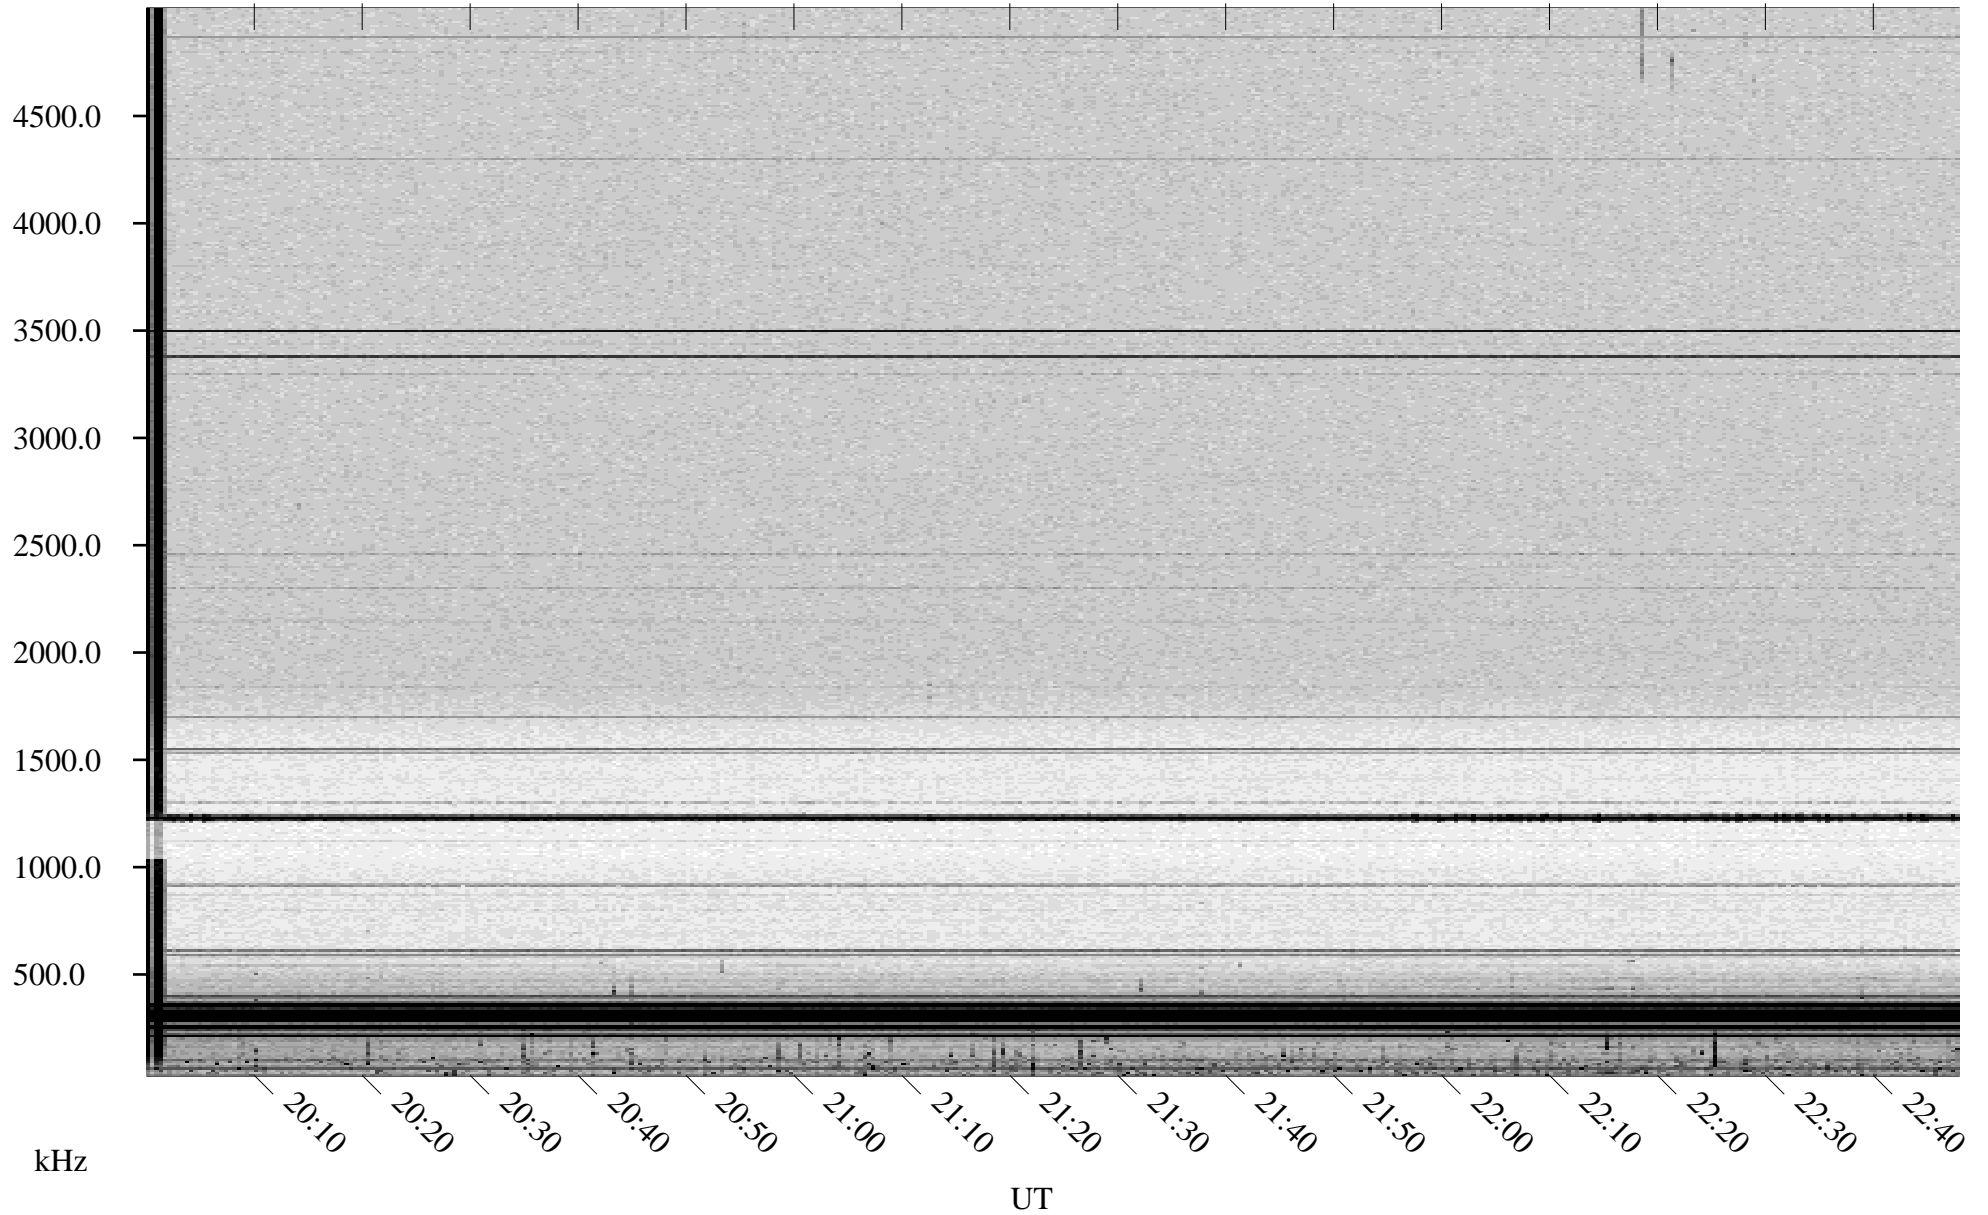

06/14/1998 Churchill, Manitoba

Linear Scale Black = 161 White = 15

ch98165l.r00m max_12

Page 1

06/14/1998 Churchill, Manitoba

Linear Scale Black = 161 White = 15

ch98165l.r00m max_12

Page 2

06/15/1998 Churchill, Manitoba

Linear Scale Black = 161 White = 15

ch98165l.r00m max_12

Page 3

06/15/1998 Churchill, Manitoba

Linear Scale Black = 161 White = 15

ch98165l.r00m max_12

Page 4

06/15/1998 Churchill, Manitoba

Linear Scale Black = 161 White = 15

ch98165l.r00m max_12

Page 5

06/15/1998 Churchill, Manitoba

Linear Scale Black = 161 White = 15

ch98165l.r00m max_12

Page 6

06/15/1998 Churchill, Manitoba

Linear Scale Black = 161 White = 15

ch98165l.r00m max_12

Page 7

06/15/1998 Churchill, Manitoba

Linear Scale Black = 161 White = 15

ch98165l.r00m max_12

Page 8