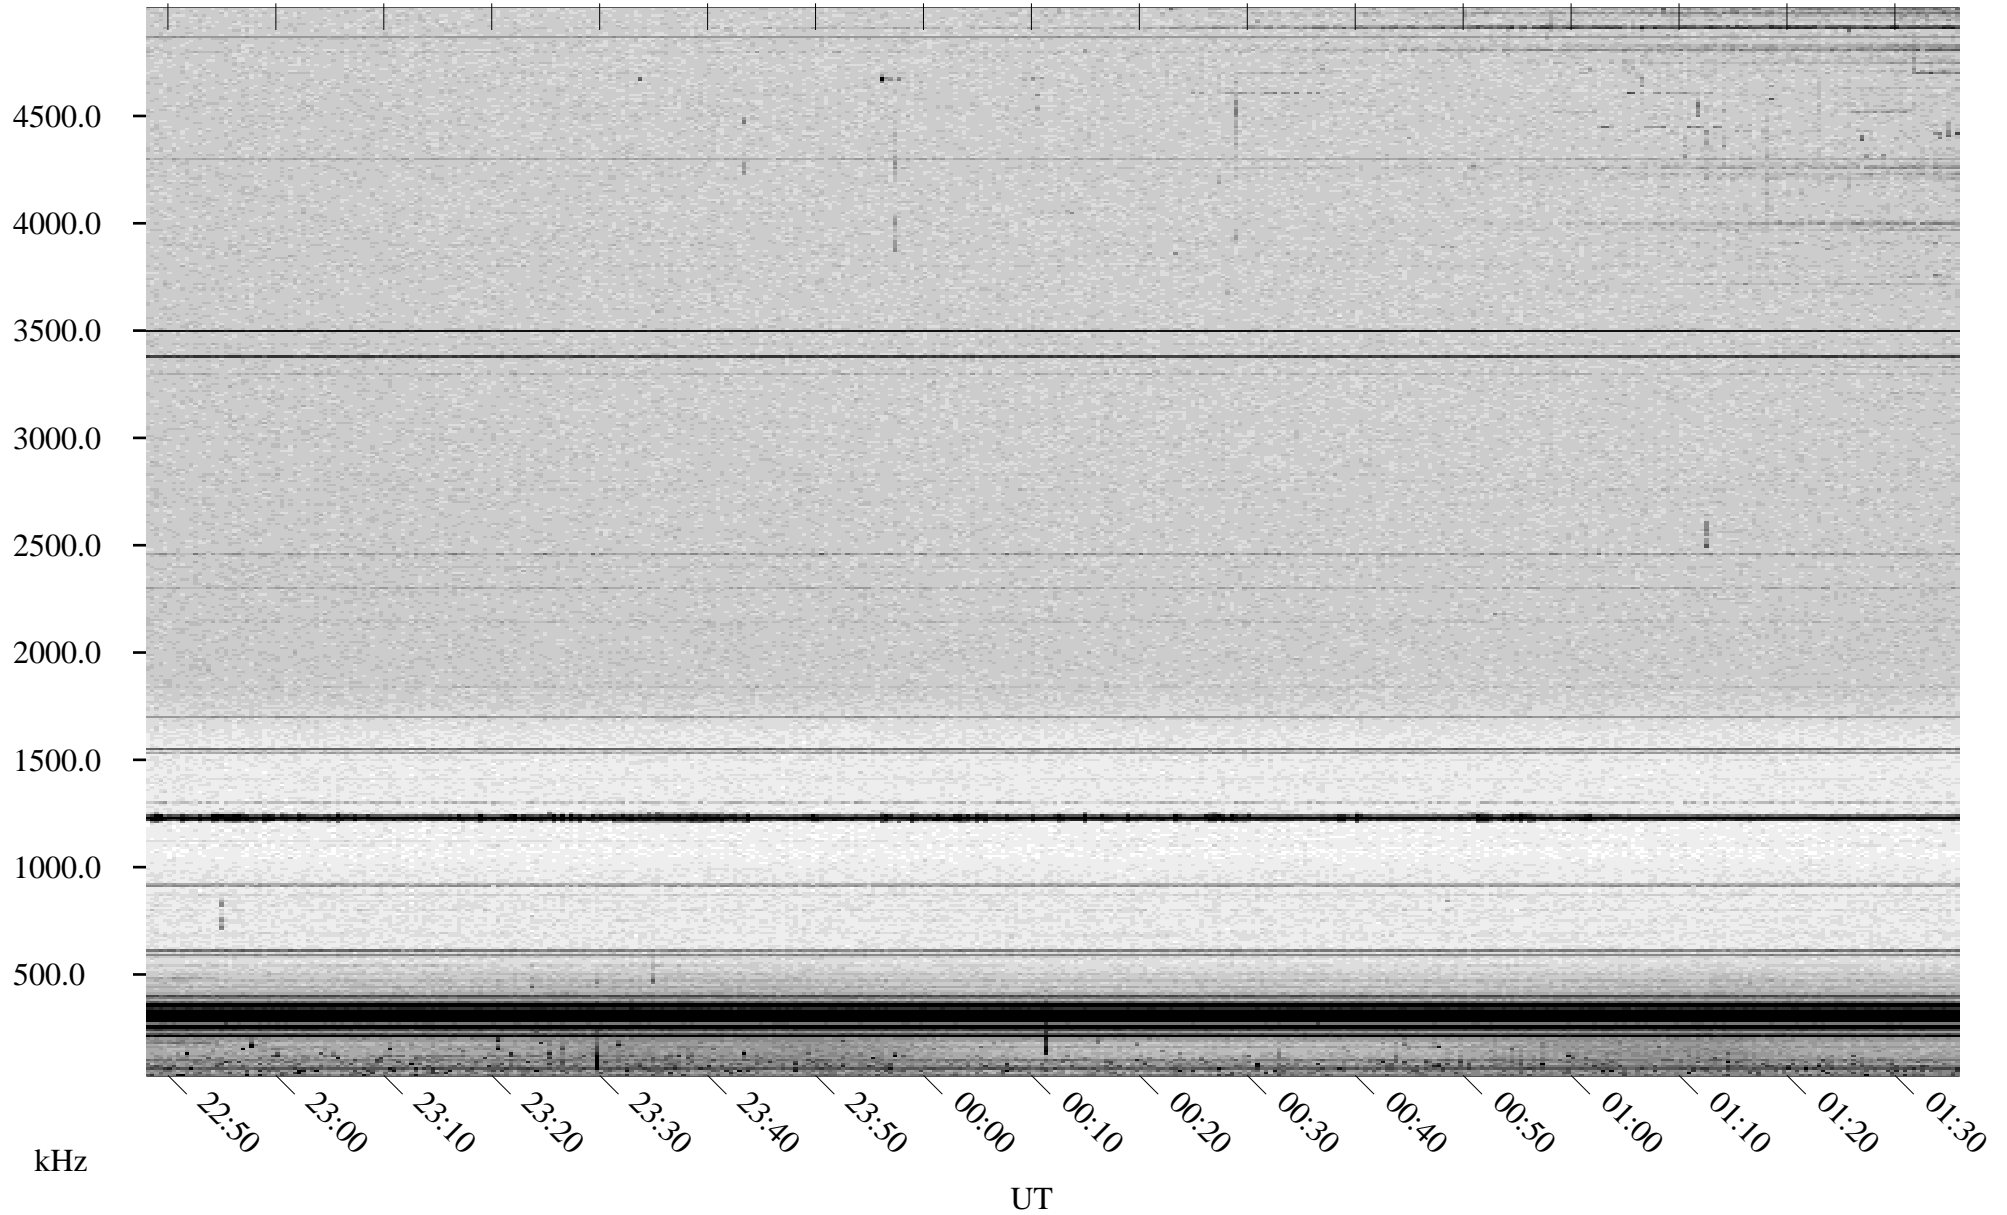

06/14/1998 Churchill, Manitoba

Linear Scale Black = 161 White = 15

ch98165l.r00m max_12

Page 1

06/14/1998 Churchill, Manitoba

Linear Scale Black = 161 White = 15

ch98165l.r00m max_12

Page 2

06/15/1998 Churchill, Manitoba

Linear Scale Black = 161 White = 15

ch98165l.r00m max_12

Page 3

06/15/1998 Churchill, Manitoba

Linear Scale Black = 161 White = 15

ch98165l.r00m max_12

Page 4

06/15/1998 Churchill, Manitoba

Linear Scale Black = 161 White = 15

ch98165l.r00m max_12

Page 5

06/15/1998 Churchill, Manitoba

Linear Scale Black = 161 White = 15

ch98165l.r00m max_12

Page 6

06/15/1998 Churchill, Manitoba

Linear Scale Black = 161 White = 15

ch98165l.r00m max_12

Page 7

06/15/1998 Churchill, Manitoba

Linear Scale Black = 161 White = 15

ch98165l.r00m max_12

Page 8