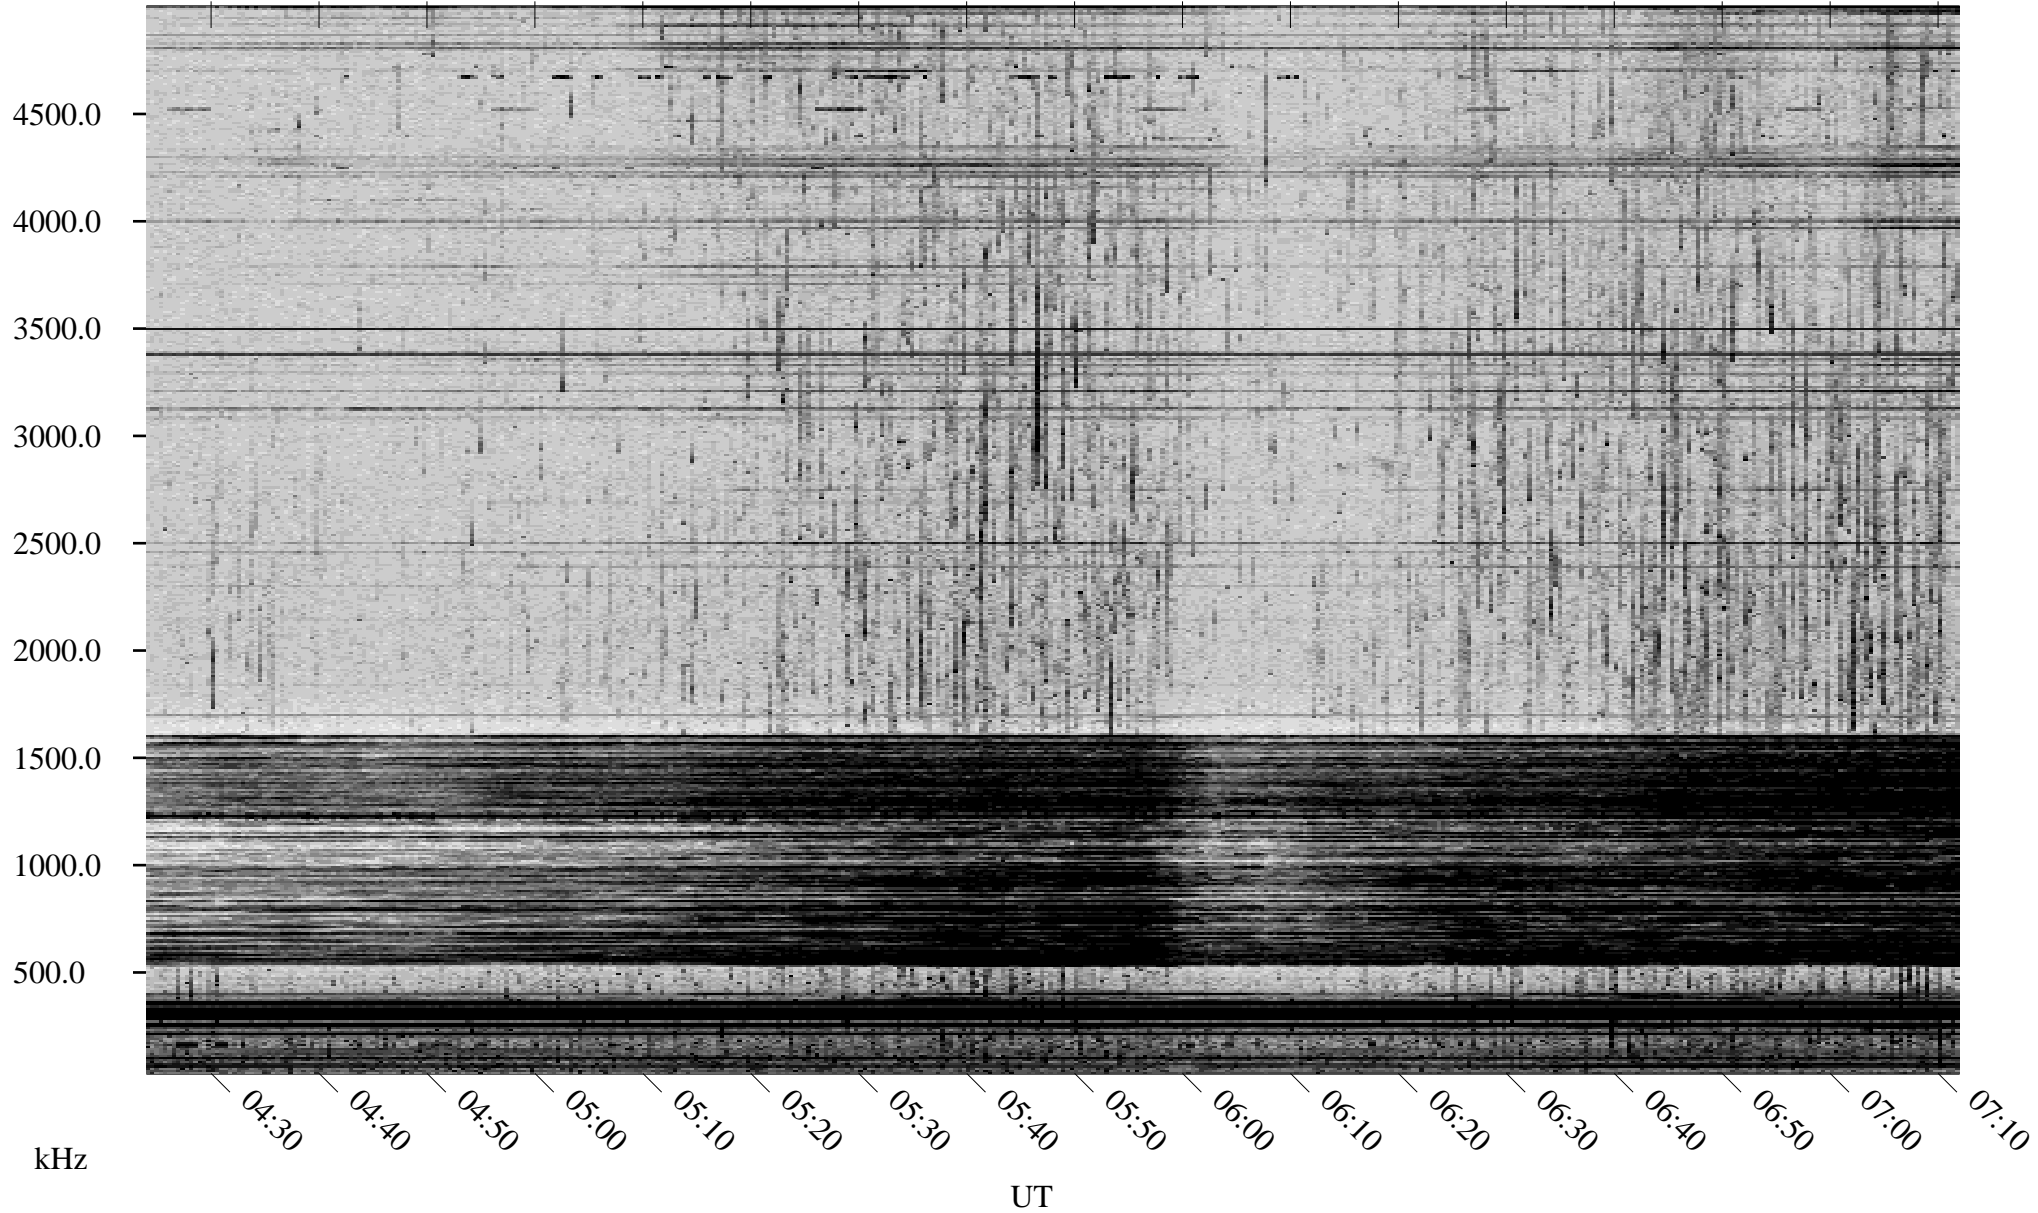

06/14/1998 Churchill, Manitoba

Linear Scale Black = 161 White = 15

ch98165l.r00m max_12

Page 1

06/14/1998 Churchill, Manitoba

Linear Scale Black = 161 White = 15

ch98165l.r00m max_12

Page 2

06/15/1998 Churchill, Manitoba

Linear Scale Black = 161 White = 15

ch98165l.r00m max_12

Page 3

06/15/1998 Churchill, Manitoba

Linear Scale Black = 161 White = 15

ch98165l.r00m max_12

Page 4

06/15/1998 Churchill, Manitoba

Linear Scale Black = 161 White = 15

ch98165l.r00m max_12

Page 5

06/15/1998 Churchill, Manitoba

Linear Scale Black = 161 White = 15

ch98165l.r00m max_12

Page 6

06/15/1998 Churchill, Manitoba

Linear Scale Black = 161 White = 15

ch98165l.r00m max_12

Page 7

06/15/1998 Churchill, Manitoba

Linear Scale Black = 161 White = 15

ch98165l.r00m max_12

Page 8