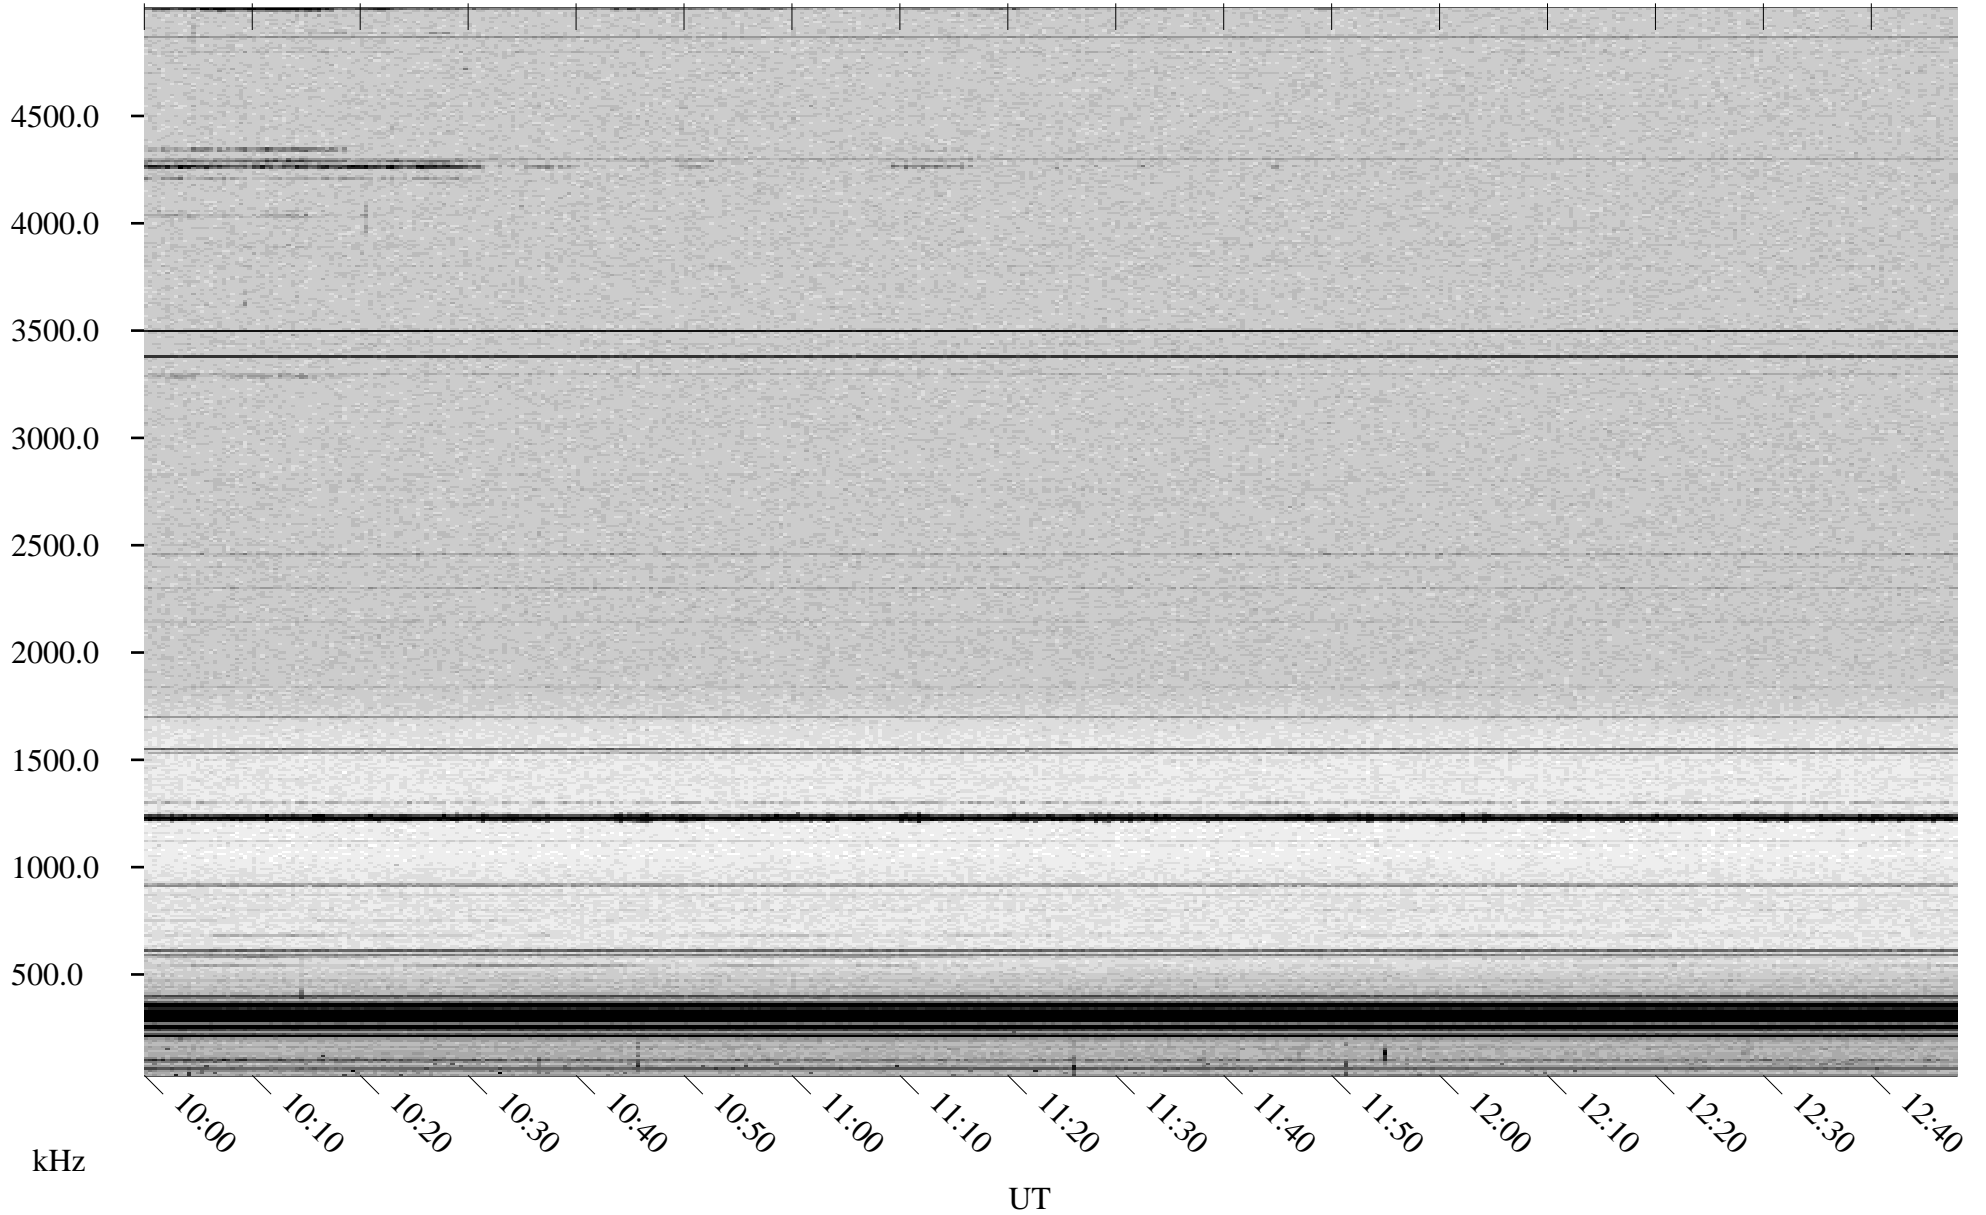

06/14/1998 Churchill, Manitoba

Linear Scale Black = 161 White = 15

ch98165l.r00m max_12

Page 1

06/14/1998 Churchill, Manitoba

Linear Scale Black = 161 White = 15

ch98165l.r00m max_12

Page 2

06/15/1998 Churchill, Manitoba

Linear Scale Black = 161 White = 15

ch98165l.r00m max_12

Page 3

06/15/1998 Churchill, Manitoba

Linear Scale Black = 161 White = 15

ch98165l.r00m max_12

Page 4

06/15/1998 Churchill, Manitoba

Linear Scale Black = 161 White = 15

ch98165l.r00m max_12

Page 5

06/15/1998 Churchill, Manitoba

Linear Scale Black = 161 White = 15

ch98165l.r00m max_12

Page 6

06/15/1998 Churchill, Manitoba

Linear Scale Black = 161 White = 15

ch98165l.r00m max_12

Page 7

06/15/1998 Churchill, Manitoba

Linear Scale Black = 161 White = 15

ch98165l.r00m max_12

Page 8