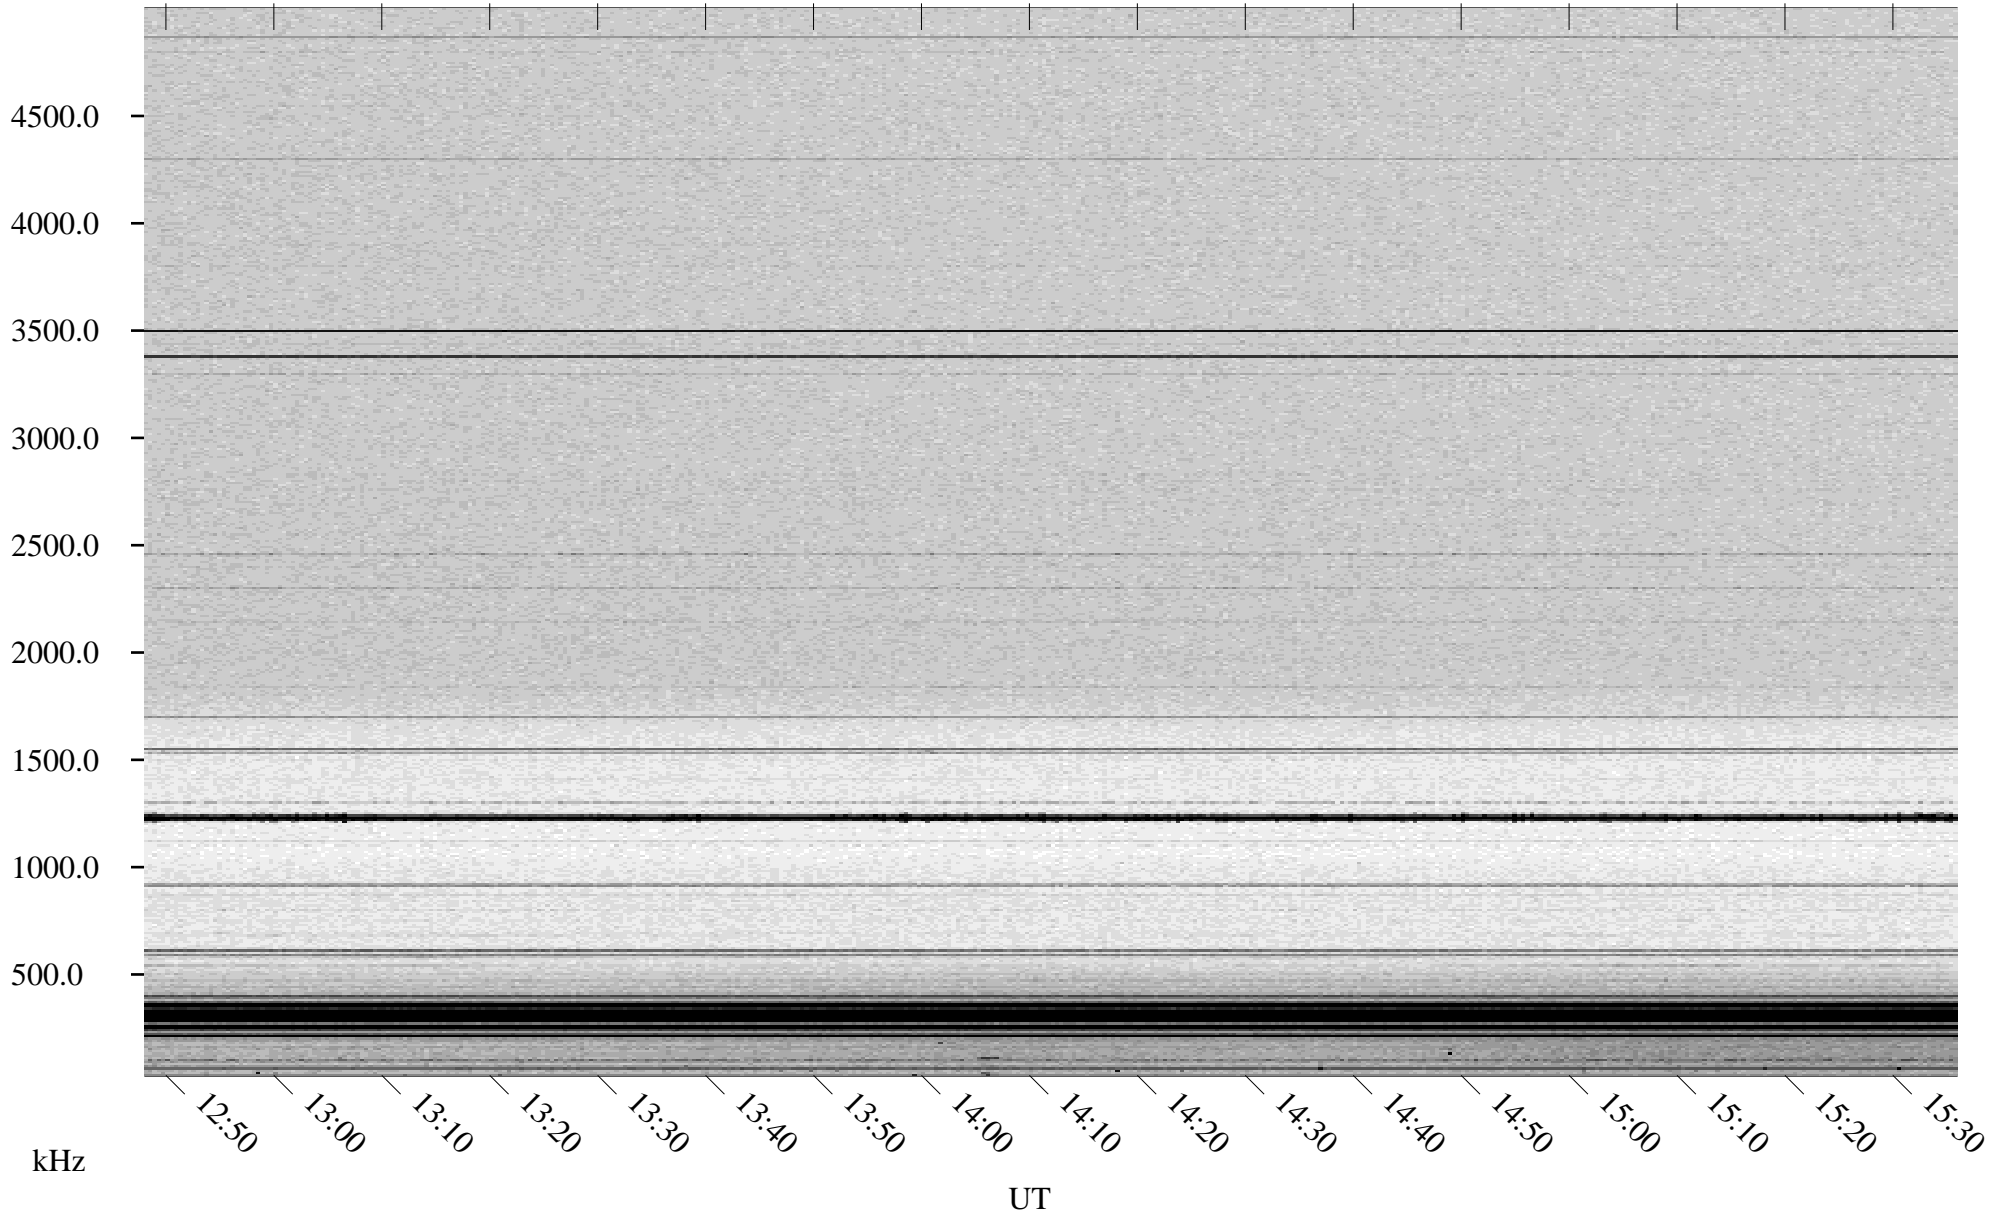

06/14/1998 Churchill, Manitoba

Linear Scale Black = 161 White = 15

ch98165l.r00m max_12

Page 1

06/14/1998 Churchill, Manitoba

Linear Scale Black = 161 White = 15

ch98165l.r00m max_12

Page 2

06/15/1998 Churchill, Manitoba

Linear Scale Black = 161 White = 15

ch98165l.r00m max_12

Page 3

06/15/1998 Churchill, Manitoba

Linear Scale Black = 161 White = 15

ch98165l.r00m max_12

Page 4

06/15/1998 Churchill, Manitoba

Linear Scale Black = 161 White = 15

ch98165l.r00m max_12

Page 5

06/15/1998 Churchill, Manitoba

Linear Scale Black = 161 White = 15

ch98165l.r00m max_12

Page 6

06/15/1998 Churchill, Manitoba

Linear Scale Black = 161 White = 15

ch98165l.r00m max_12

Page 7

06/15/1998 Churchill, Manitoba

Linear Scale Black = 161 White = 15

ch98165l.r00m max_12

Page 8