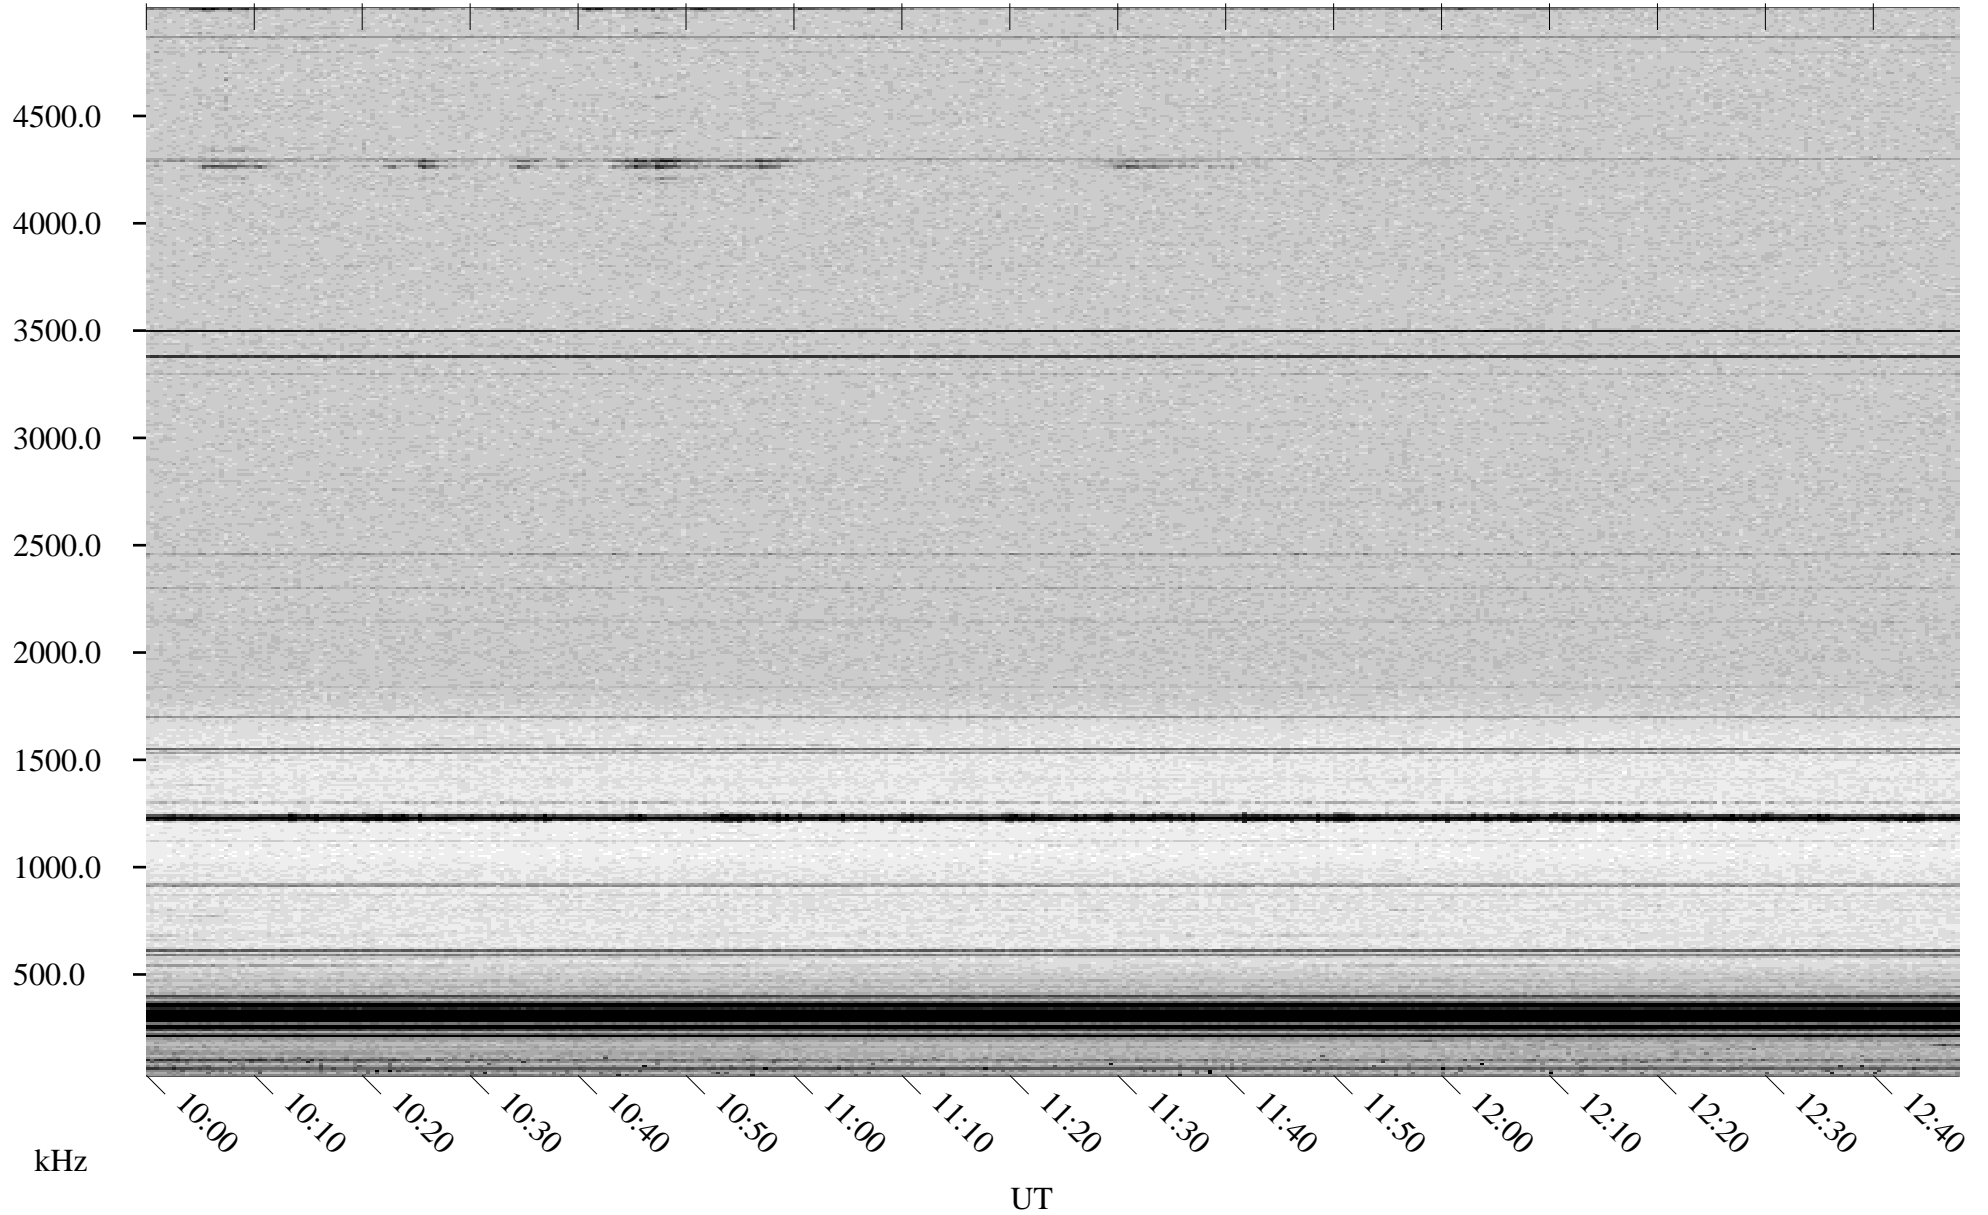

06/15/1998 Churchill, Manitoba

Linear Scale Black = 161 White = 15

ch98166l.r00m max_12

Page 1

06/15/1998 Churchill, Manitoba

Linear Scale Black = 161 White = 15

ch98166l.r00m max_12

Page 2

06/16/1998 Churchill, Manitoba

Linear Scale Black = 161 White = 15

ch98166l.r00m max_12

Page 3

06/16/1998 Churchill, Manitoba

Linear Scale Black = 161 White = 15

ch98166l.r00m max_12

Page 4

06/16/1998 Churchill, Manitoba

Linear Scale Black = 161 White = 15

ch98166l.r00m max_12

Page 5

06/16/1998 Churchill, Manitoba

Linear Scale Black = 161 White = 15

ch98166l.r00m max_12

Page 6

06/16/1998 Churchill, Manitoba

Linear Scale Black = 161 White = 15

ch98166l.r00m max_12

Page 7

06/16/1998 Churchill, Manitoba

Linear Scale Black = 161 White = 15

ch98166l.r00m max_12

Page 8