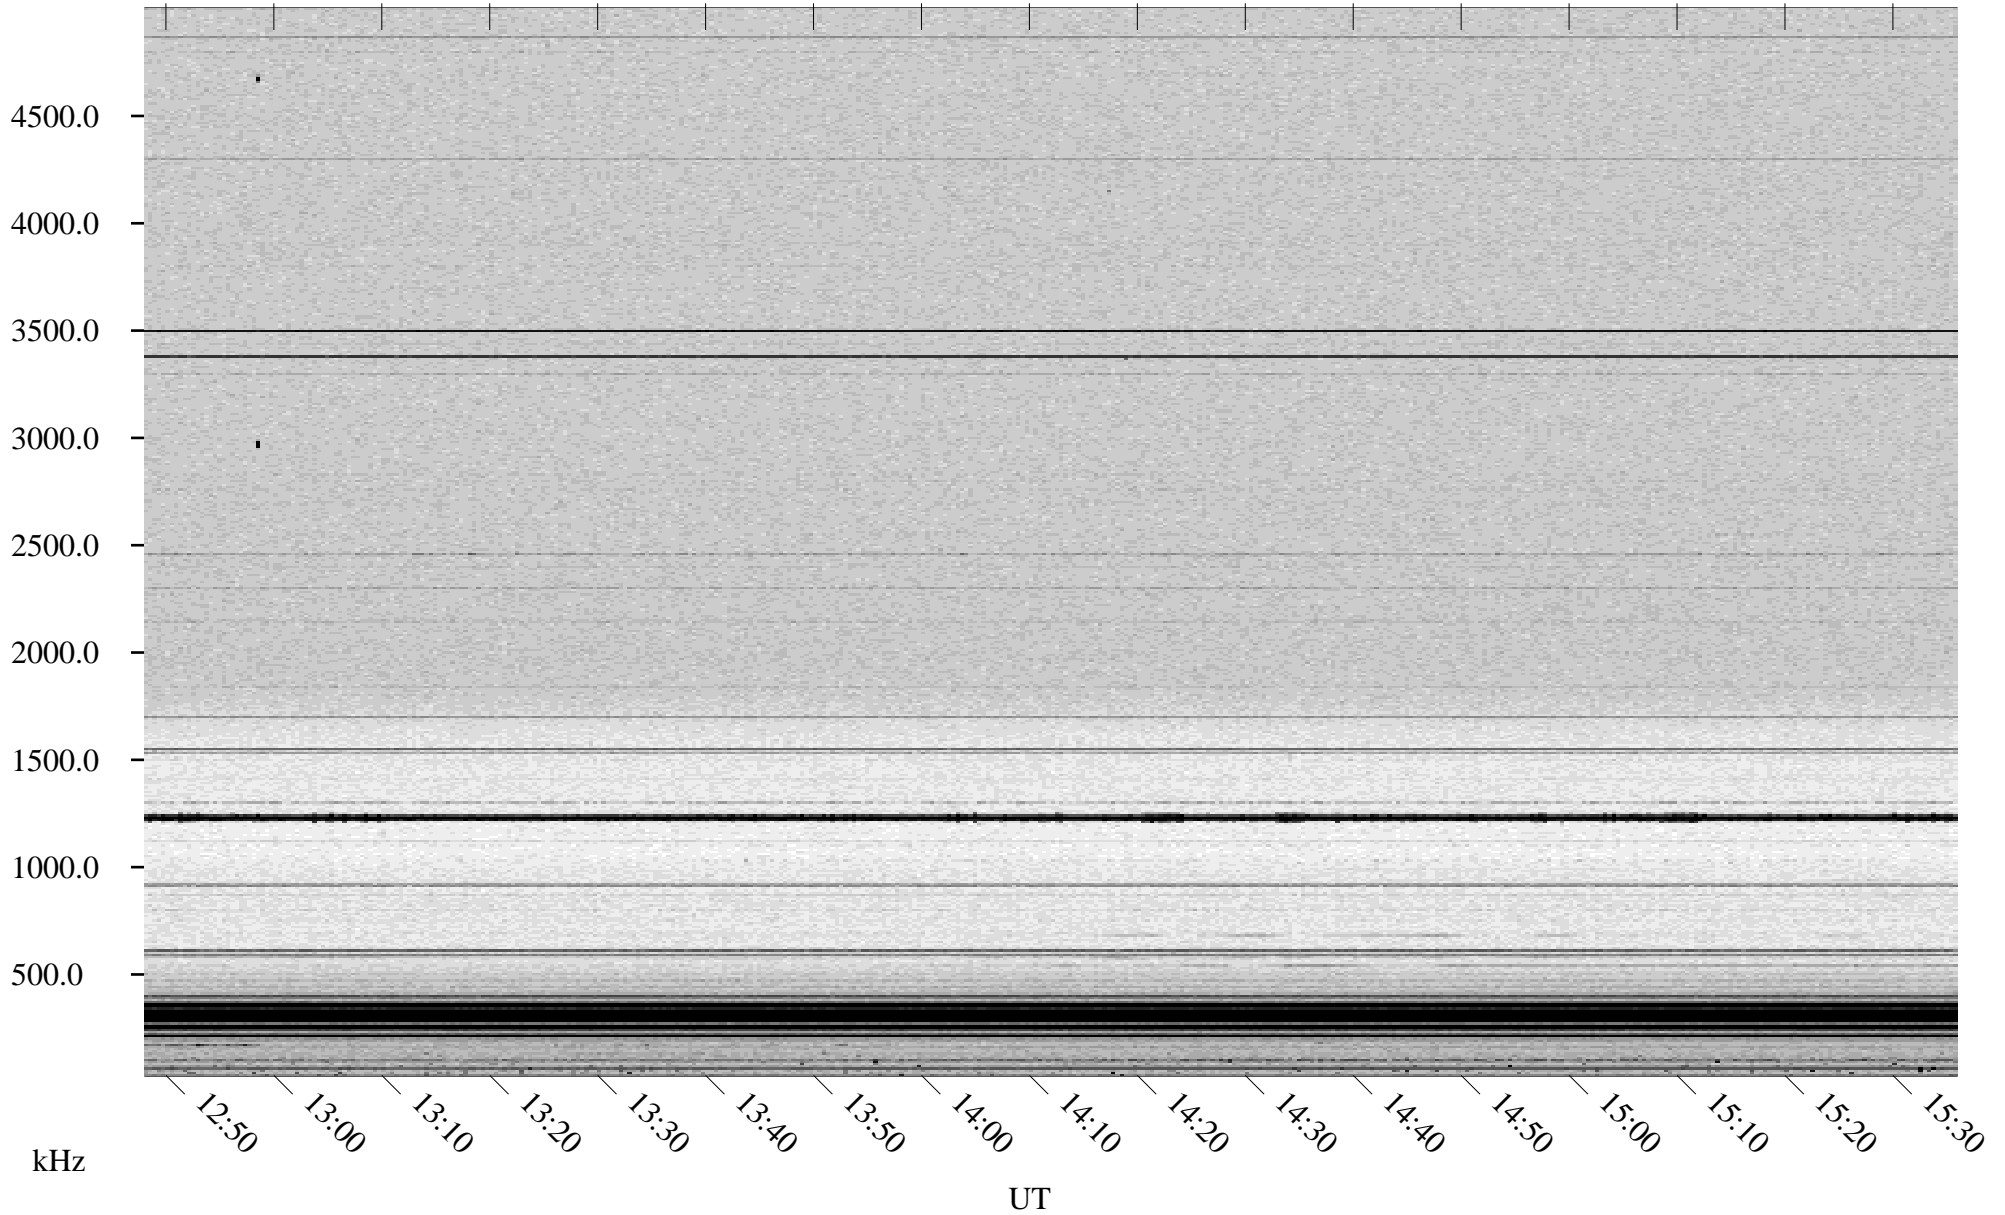

06/15/1998 Churchill, Manitoba

Linear Scale Black = 161 White = 15

ch98166l.r00m max_12

Page 1

06/15/1998 Churchill, Manitoba

Linear Scale Black = 161 White = 15

ch98166l.r00m max_12

Page 2

06/16/1998 Churchill, Manitoba

Linear Scale Black = 161 White = 15

ch98166l.r00m max_12

Page 3

06/16/1998 Churchill, Manitoba

Linear Scale Black = 161 White = 15

ch98166l.r00m max_12

Page 4

06/16/1998 Churchill, Manitoba

Linear Scale Black = 161 White = 15

ch98166l.r00m max_12

Page 5

06/16/1998 Churchill, Manitoba

Linear Scale Black = 161 White = 15

ch98166l.r00m max_12

Page 6

06/16/1998 Churchill, Manitoba

Linear Scale Black = 161 White = 15

ch98166l.r00m max_12

Page 7

06/16/1998 Churchill, Manitoba

Linear Scale Black = 161 White = 15

ch98166l.r00m max_12

Page 8