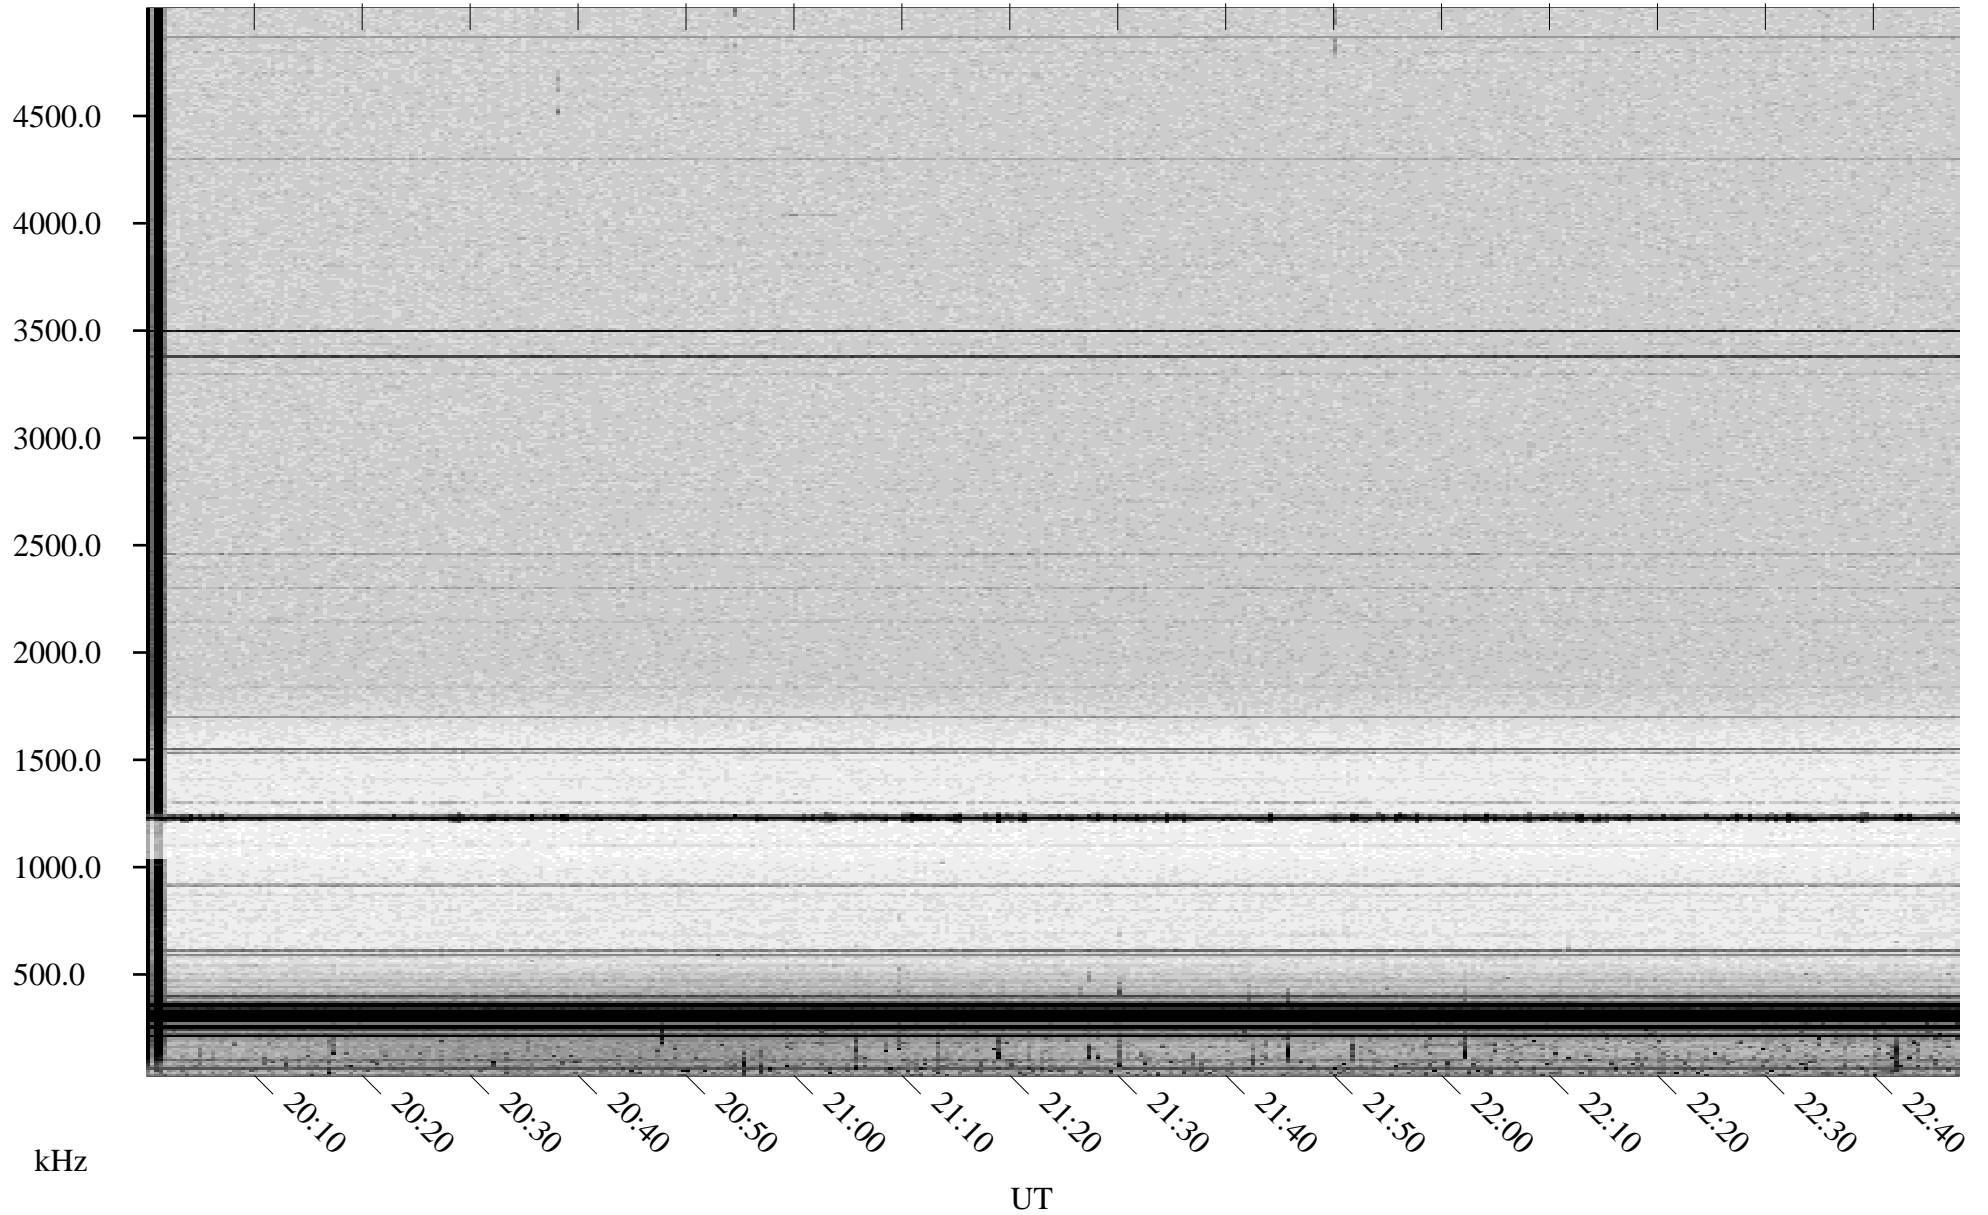

06/15/1998 Churchill, Manitoba

Linear Scale Black = 161 White = 15

ch98166l.r00m max_12

Page 1

06/15/1998 Churchill, Manitoba

Linear Scale Black = 161 White = 15

ch98166l.r00m max_12

Page 2

06/16/1998 Churchill, Manitoba

Linear Scale Black = 161 White = 15

ch98166l.r00m max_12

Page 3

06/16/1998 Churchill, Manitoba

Linear Scale Black = 161 White = 15

ch98166l.r00m max_12

Page 4

06/16/1998 Churchill, Manitoba

Linear Scale Black = 161 White = 15

ch98166l.r00m max_12

Page 5

06/16/1998 Churchill, Manitoba

Linear Scale Black = 161 White = 15

ch98166l.r00m max_12

Page 6

06/16/1998 Churchill, Manitoba

Linear Scale Black = 161 White = 15

ch98166l.r00m max_12

Page 7

06/16/1998 Churchill, Manitoba

Linear Scale Black = 161 White = 15

ch98166l.r00m max_12

Page 8