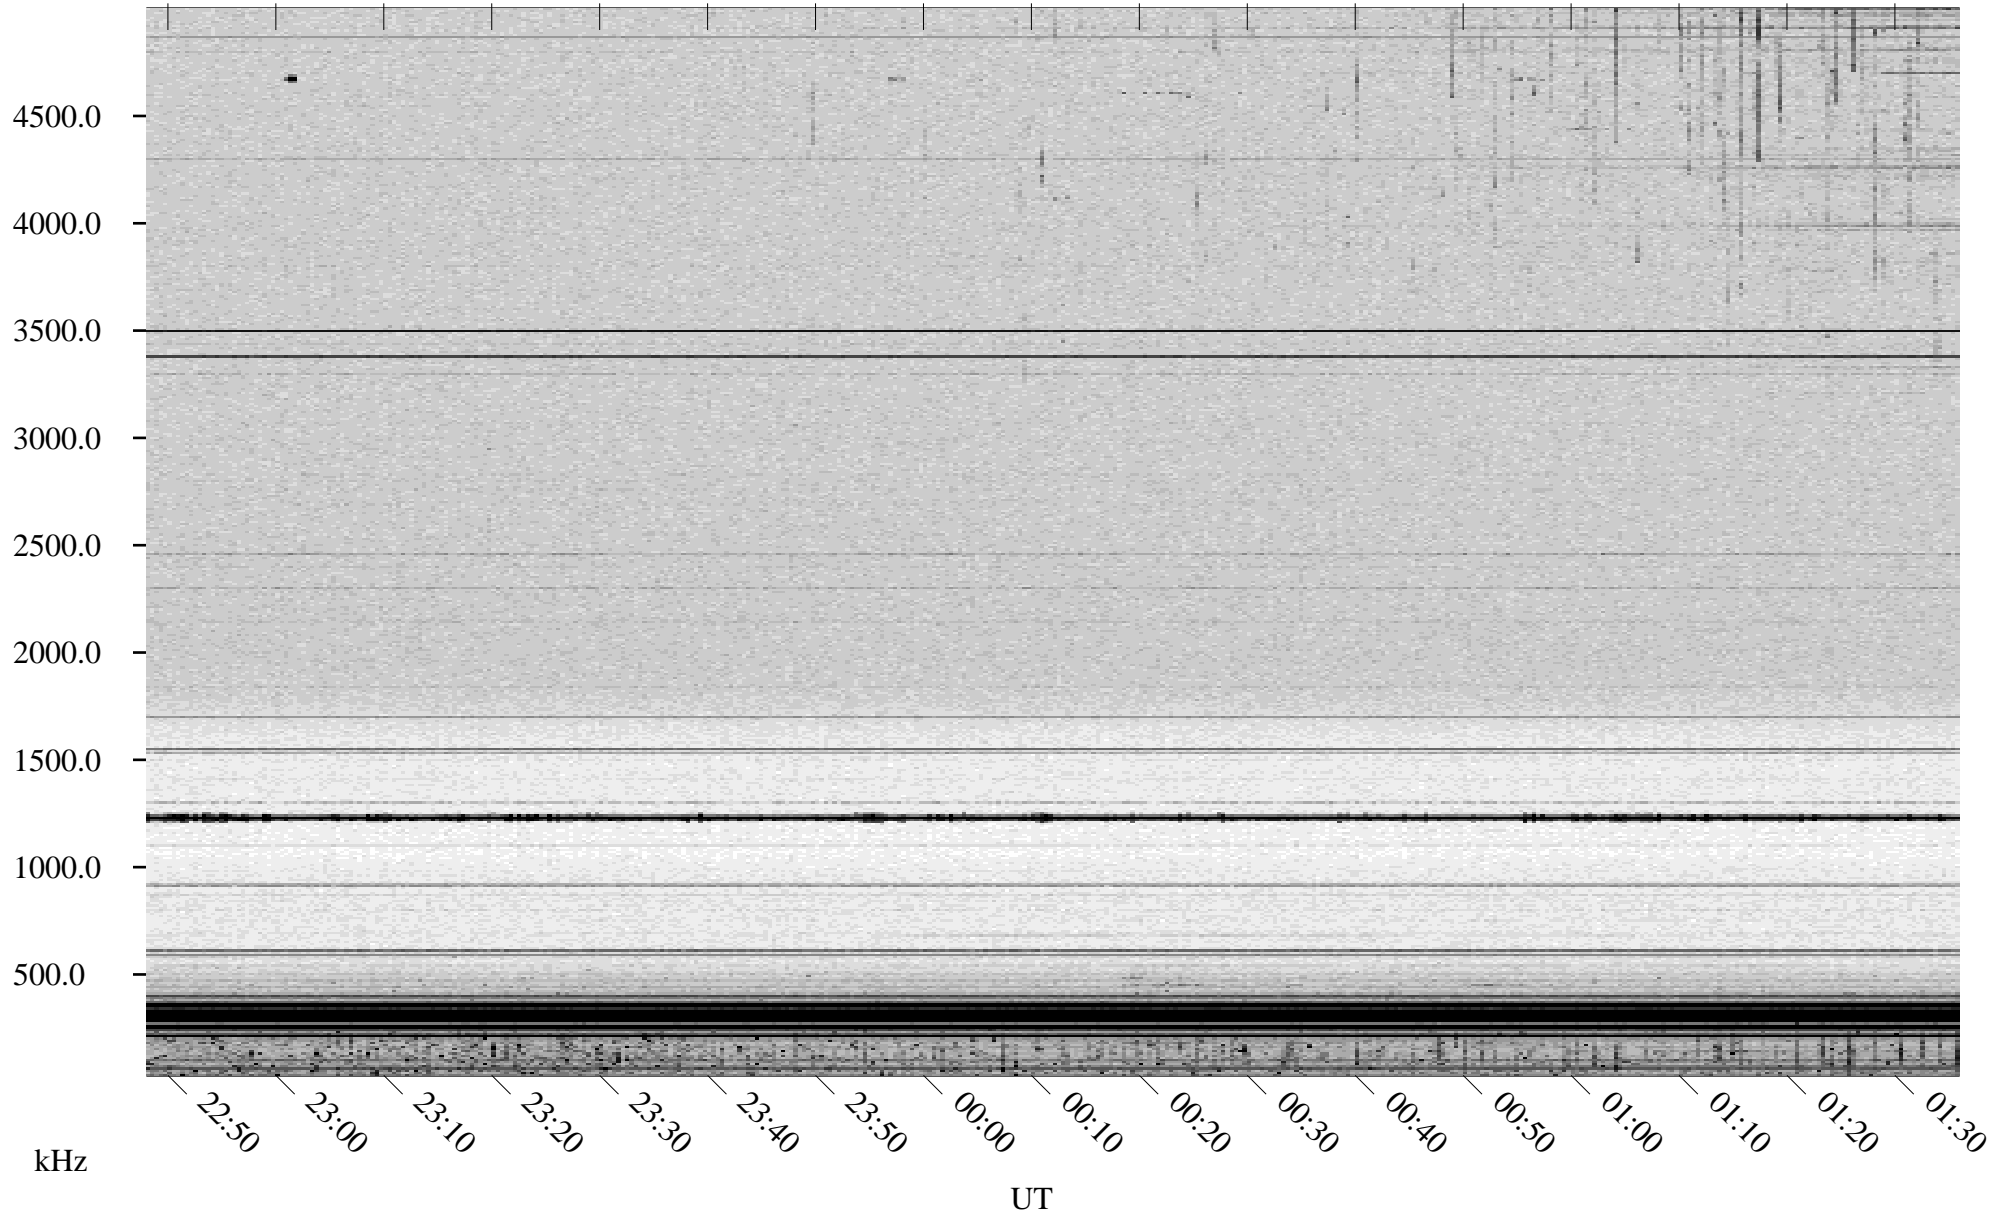

06/15/1998 Churchill, Manitoba

Linear Scale Black = 161 White = 15

ch98166l.r00m max_12

Page 1

06/15/1998 Churchill, Manitoba

Linear Scale Black = 161 White = 15

ch98166l.r00m max_12

Page 2

06/16/1998 Churchill, Manitoba

Linear Scale Black = 161 White = 15

ch98166l.r00m max_12

Page 3

06/16/1998 Churchill, Manitoba

Linear Scale Black = 161 White = 15

ch98166l.r00m max_12

Page 4

06/16/1998 Churchill, Manitoba

Linear Scale Black = 161 White = 15

ch98166l.r00m max_12

Page 5

06/16/1998 Churchill, Manitoba

Linear Scale Black = 161 White = 15

ch98166l.r00m max_12

Page 6

06/16/1998 Churchill, Manitoba

Linear Scale Black = 161 White = 15

ch98166l.r00m max_12

Page 7

06/16/1998 Churchill, Manitoba

Linear Scale Black = 161 White = 15

ch98166l.r00m max_12

Page 8