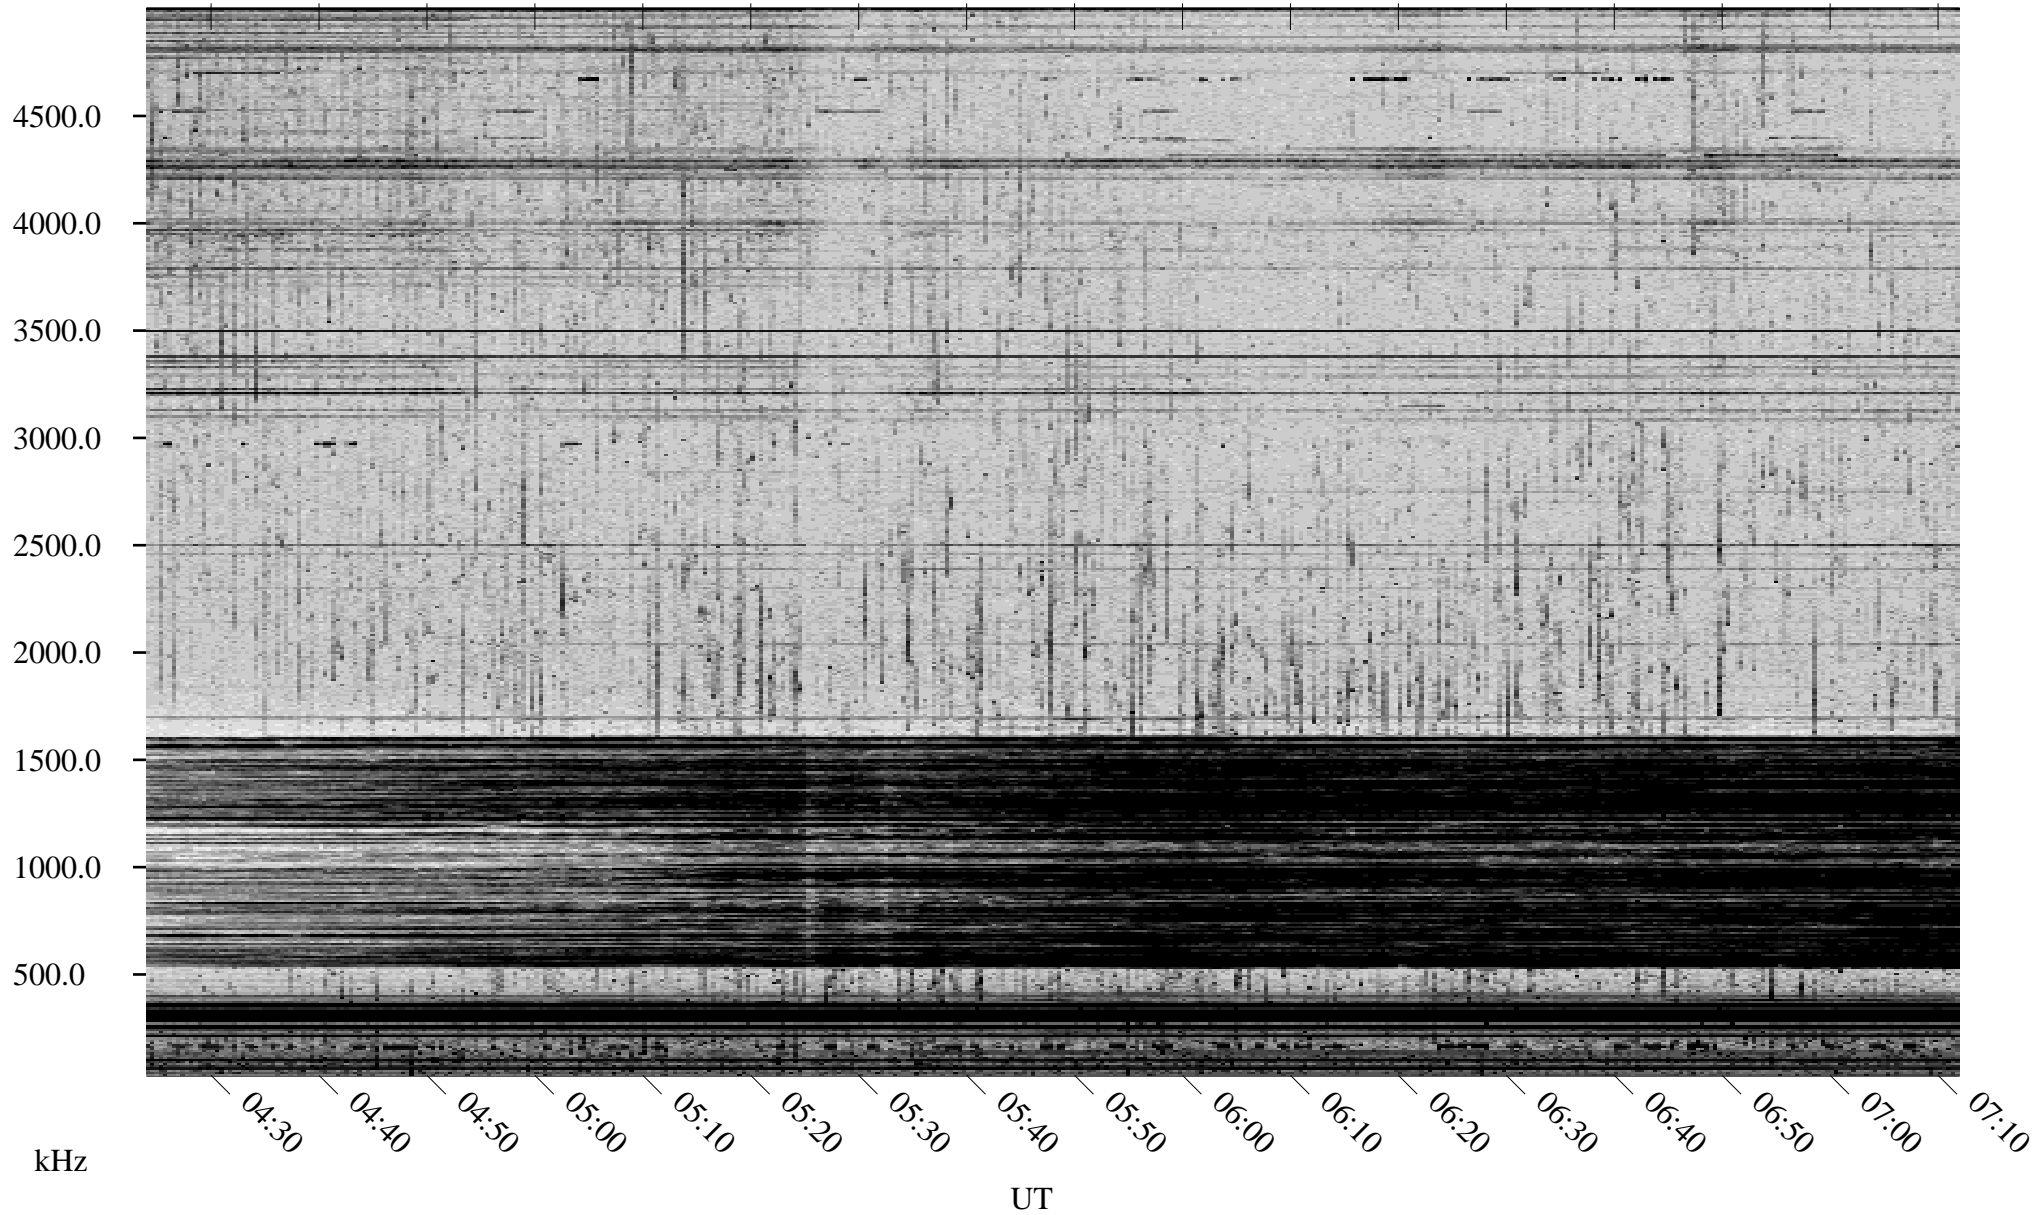

06/15/1998 Churchill, Manitoba

Linear Scale Black = 161 White = 15

ch98166l.r00m max_12

Page 1

06/15/1998 Churchill, Manitoba

Linear Scale Black = 161 White = 15

ch98166l.r00m max_12

Page 2

06/16/1998 Churchill, Manitoba

Linear Scale Black = 161 White = 15

ch98166l.r00m max_12

Page 3

06/16/1998 Churchill, Manitoba

Linear Scale Black = 161 White = 15

ch98166l.r00m max_12

Page 4

06/16/1998 Churchill, Manitoba

Linear Scale Black = 161 White = 15

ch98166l.r00m max_12

Page 5

06/16/1998 Churchill, Manitoba

Linear Scale Black = 161 White = 15

ch98166l.r00m max_12

Page 6

06/16/1998 Churchill, Manitoba

Linear Scale Black = 161 White = 15

ch98166l.r00m max_12

Page 7

06/16/1998 Churchill, Manitoba

Linear Scale Black = 161 White = 15

ch98166l.r00m max_12

Page 8