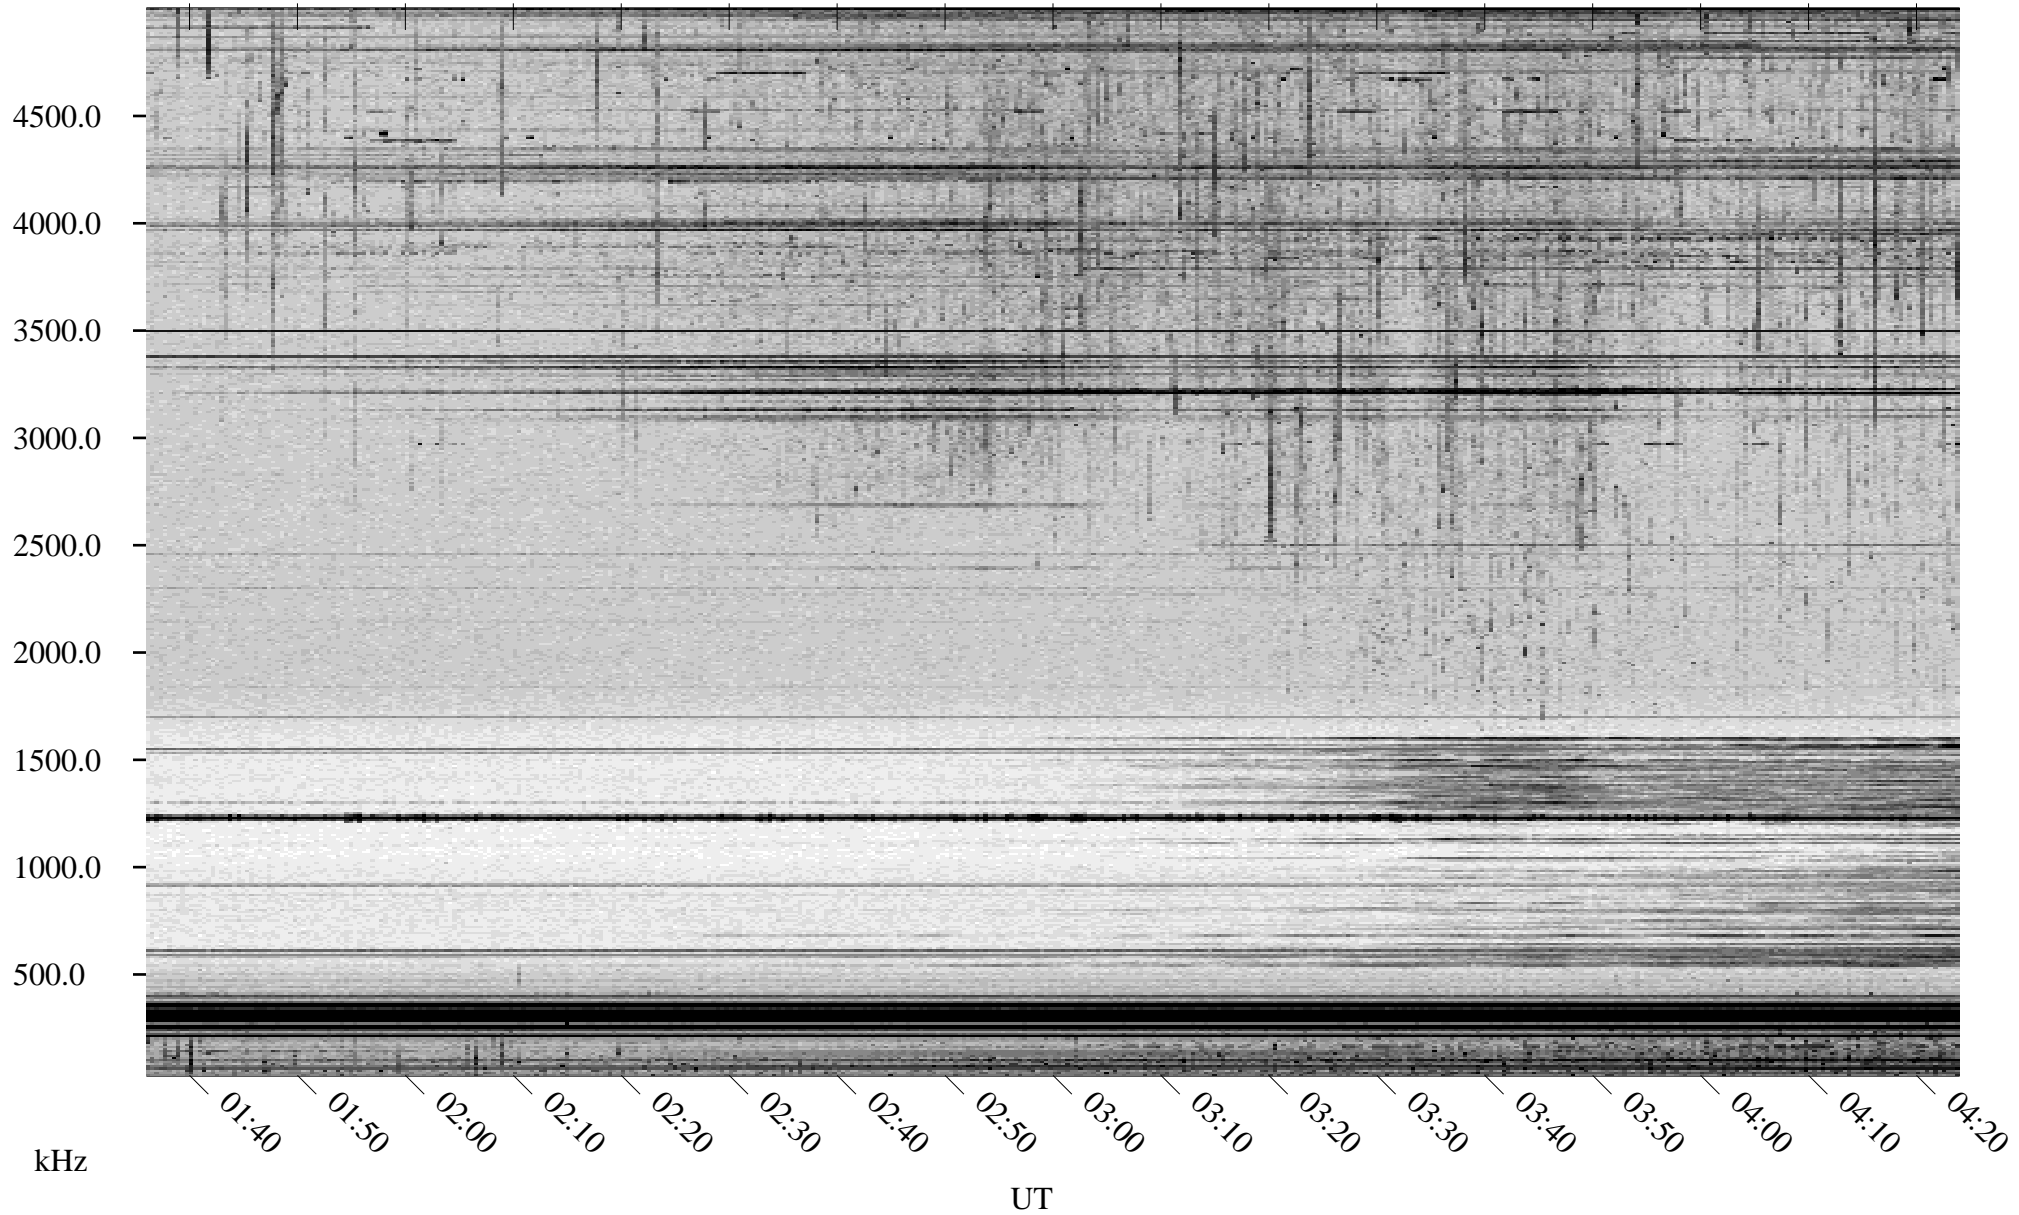

06/15/1998 Churchill, Manitoba

Linear Scale Black = 161 White = 15

ch98166l.r00m max_12

Page 1

06/15/1998 Churchill, Manitoba

Linear Scale Black = 161 White = 15

ch98166l.r00m max_12

Page 2

06/16/1998 Churchill, Manitoba

Linear Scale Black = 161 White = 15

ch98166l.r00m max_12

Page 3

06/16/1998 Churchill, Manitoba

Linear Scale Black = 161 White = 15

ch98166l.r00m max_12

Page 4

06/16/1998 Churchill, Manitoba

Linear Scale Black = 161 White = 15

ch98166l.r00m max_12

Page 5

06/16/1998 Churchill, Manitoba

Linear Scale Black = 161 White = 15

ch98166l.r00m max_12

Page 6

06/16/1998 Churchill, Manitoba

Linear Scale Black = 161 White = 15

ch98166l.r00m max_12

Page 7

06/16/1998 Churchill, Manitoba

Linear Scale Black = 161 White = 15

ch98166l.r00m max_12

Page 8