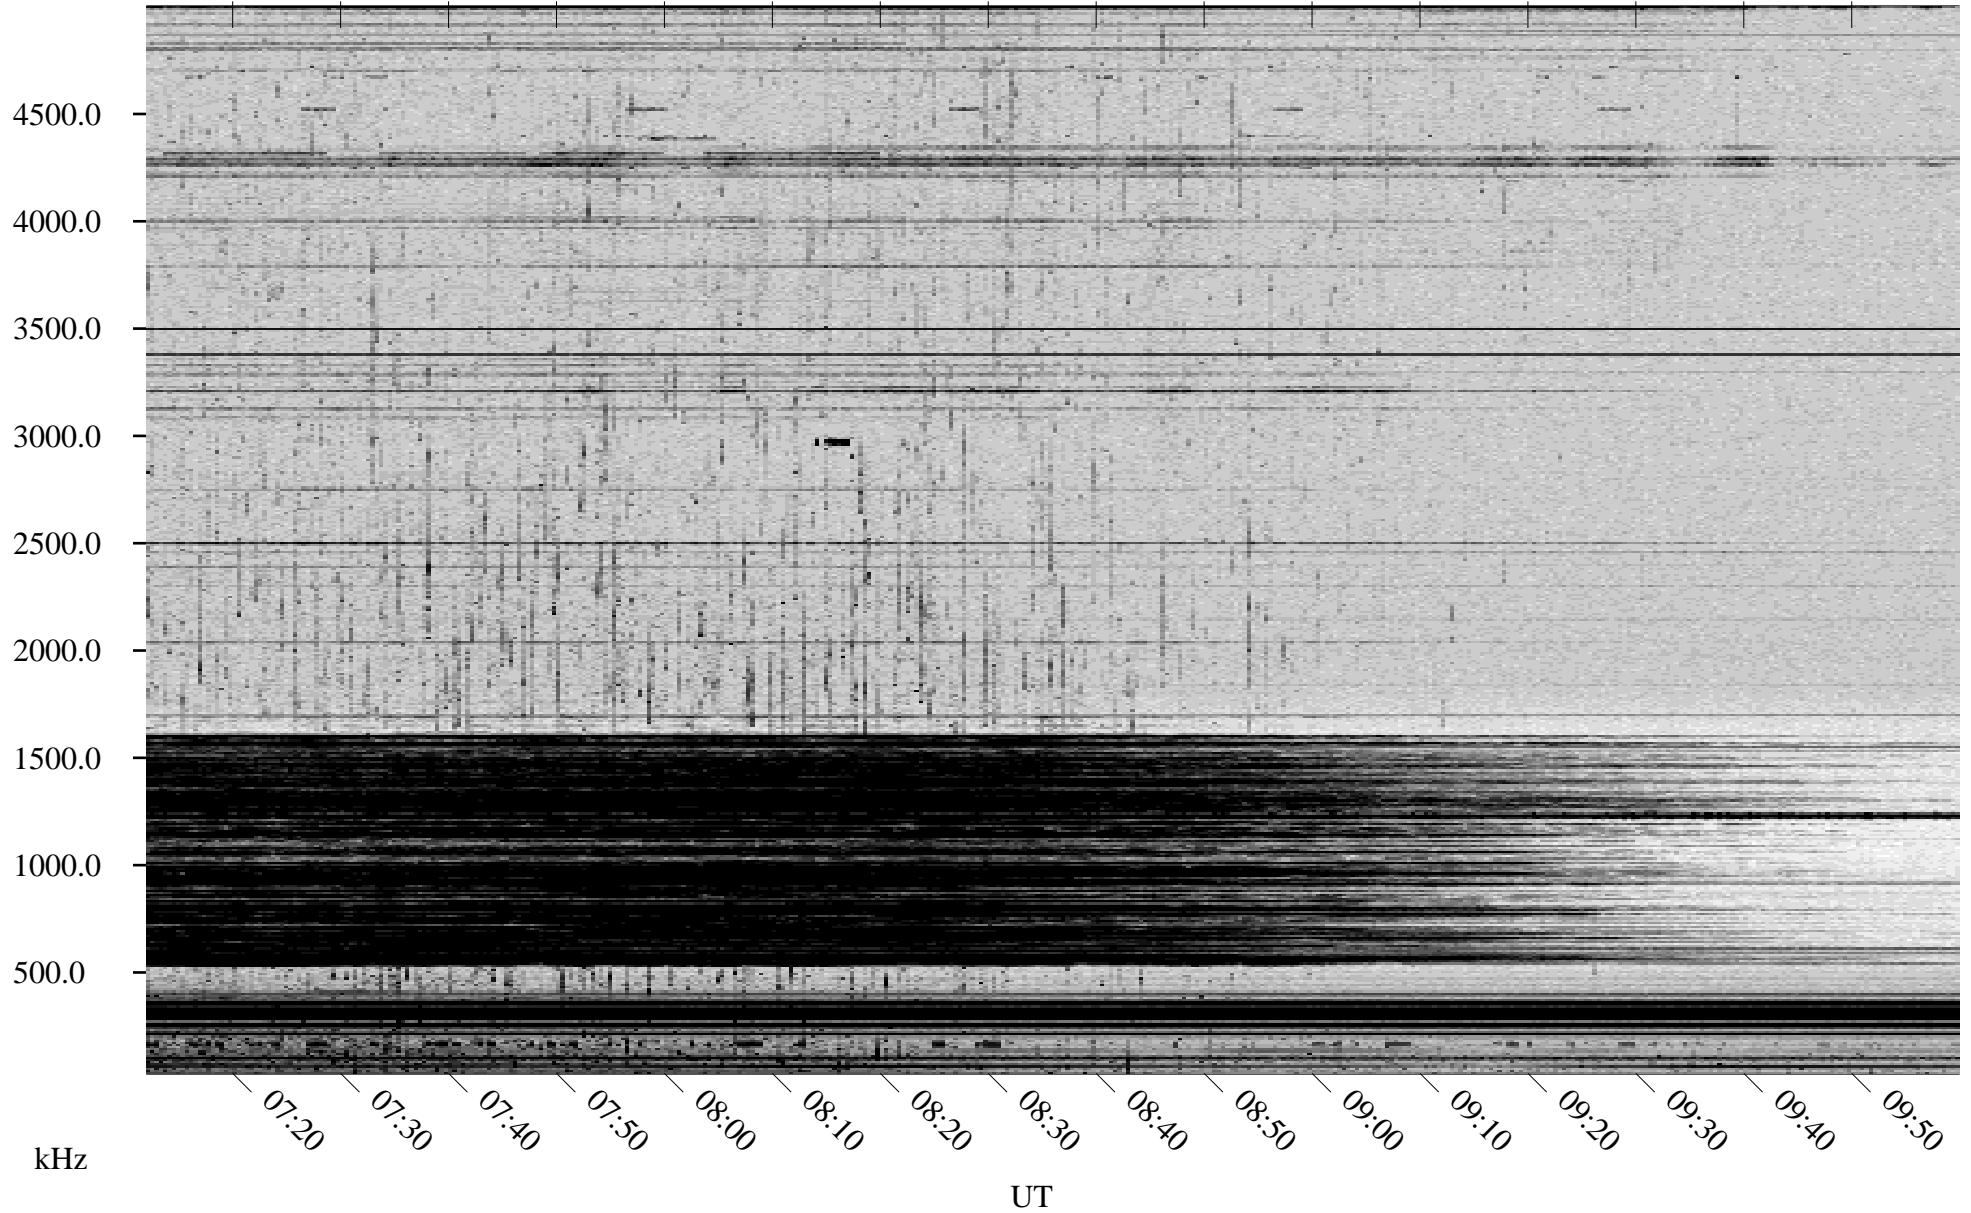

06/15/1998 Churchill, Manitoba

Linear Scale Black = 161 White = 15

ch98166l.r00m max_12

Page 1

06/15/1998 Churchill, Manitoba

Linear Scale Black = 161 White = 15

ch98166l.r00m max_12

Page 2

06/16/1998 Churchill, Manitoba

Linear Scale Black = 161 White = 15

ch98166l.r00m max_12

Page 3

06/16/1998 Churchill, Manitoba

Linear Scale Black = 161 White = 15

ch98166l.r00m max_12

Page 4

06/16/1998 Churchill, Manitoba

Linear Scale Black = 161 White = 15

ch98166l.r00m max_12

Page 5

06/16/1998 Churchill, Manitoba

Linear Scale Black = 161 White = 15

ch98166l.r00m max_12

Page 6

06/16/1998 Churchill, Manitoba

Linear Scale Black = 161 White = 15

ch98166l.r00m max_12

Page 7

06/16/1998 Churchill, Manitoba

Linear Scale Black = 161 White = 15

ch98166l.r00m max_12

Page 8