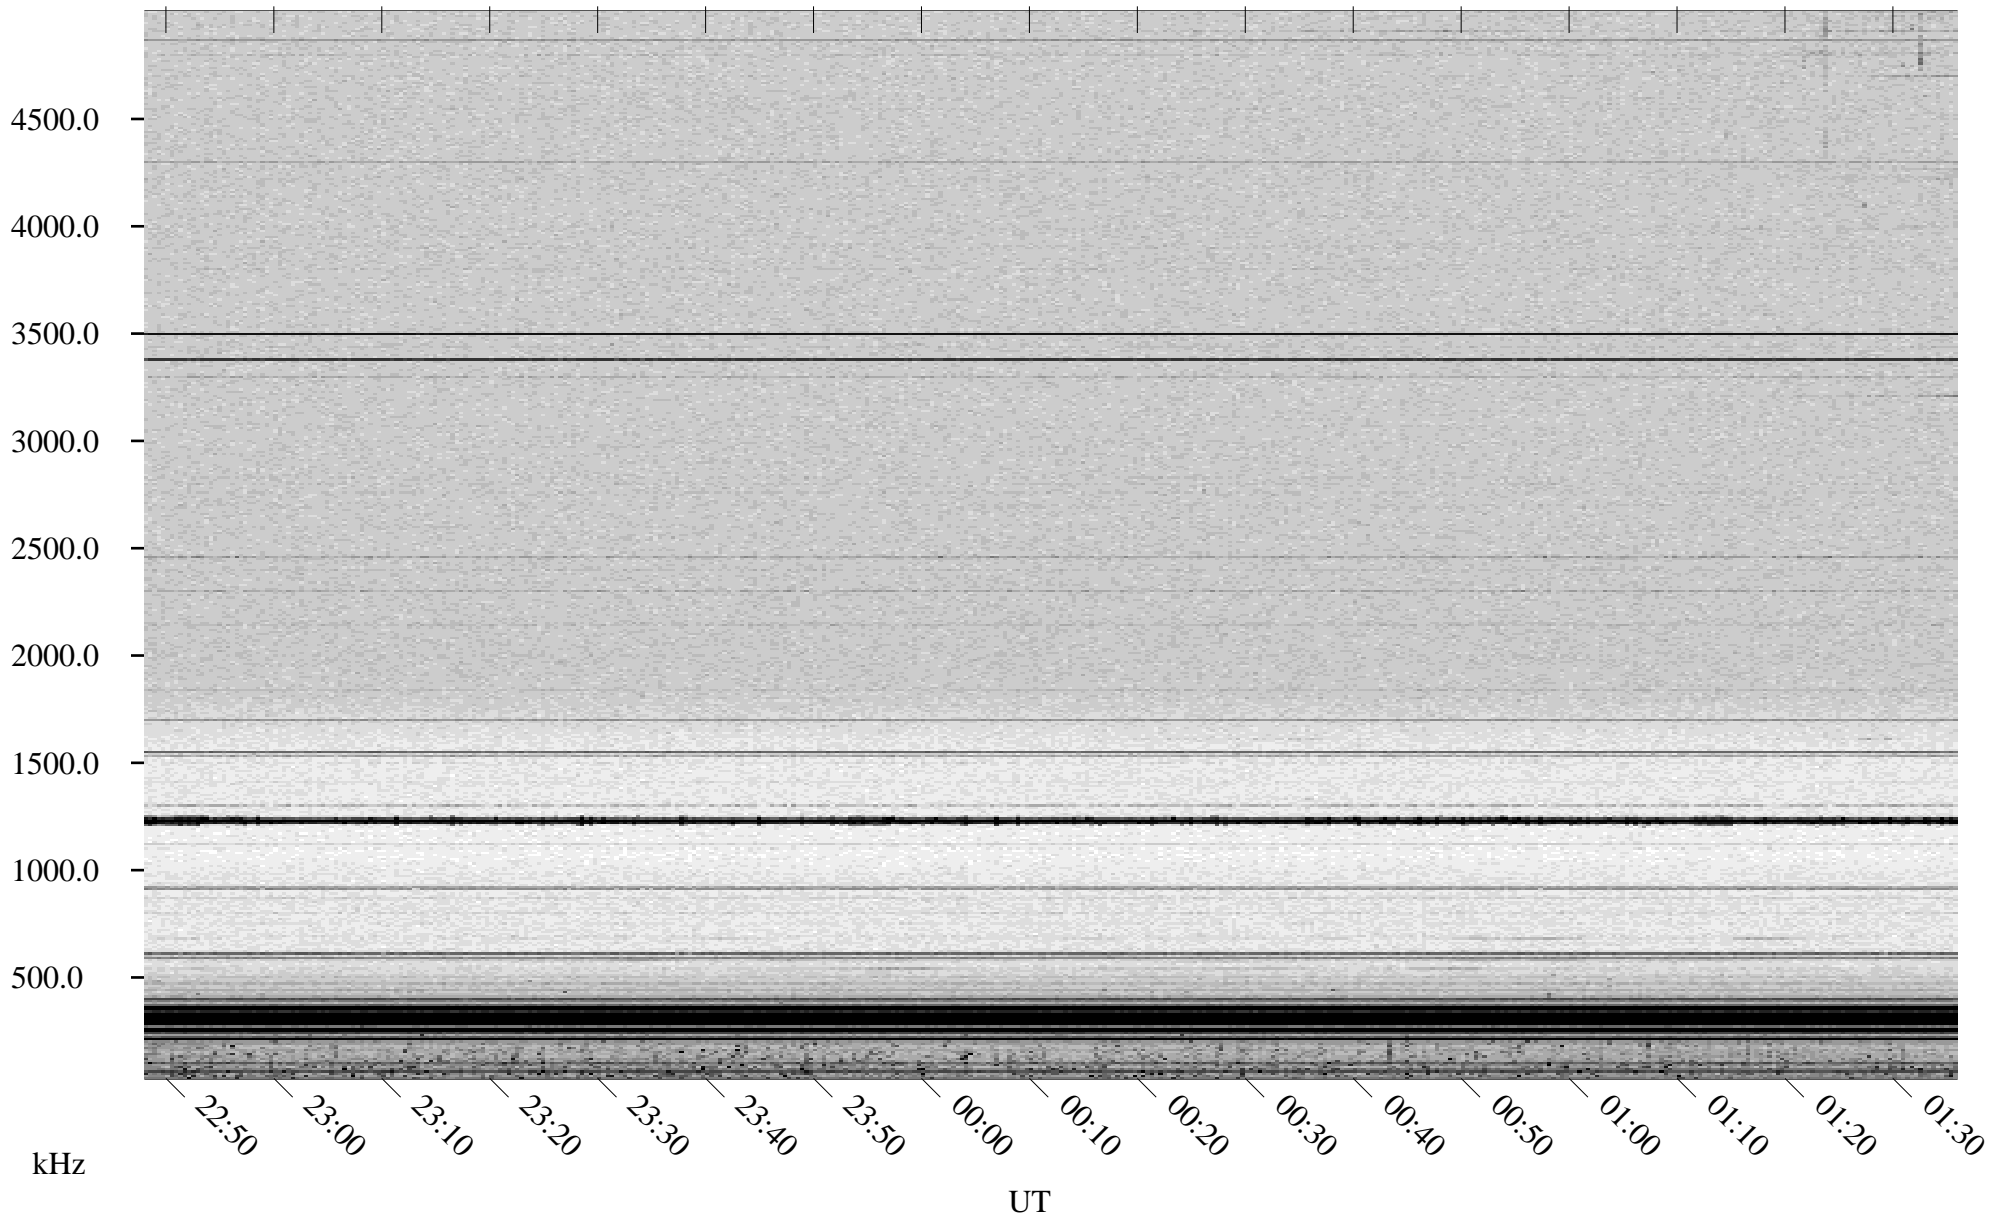

# 06/16/1998 Churchill, Manitoba

Linear Scale    Black = 161    White = 15

ch98167l.r00m max\_12

Page 1

# 06/16/1998 Churchill, Manitoba

Linear Scale    Black = 161    White = 15

ch98167l.r00m max\_12

Page 2

# 06/17/1998 Churchill, Manitoba

Linear Scale    Black = 161    White = 15

ch98167l.r00m max\_12

Page 3

# 06/17/1998 Churchill, Manitoba

Linear Scale    Black = 161    White = 15

ch98167l.r00m max\_12

Page 4