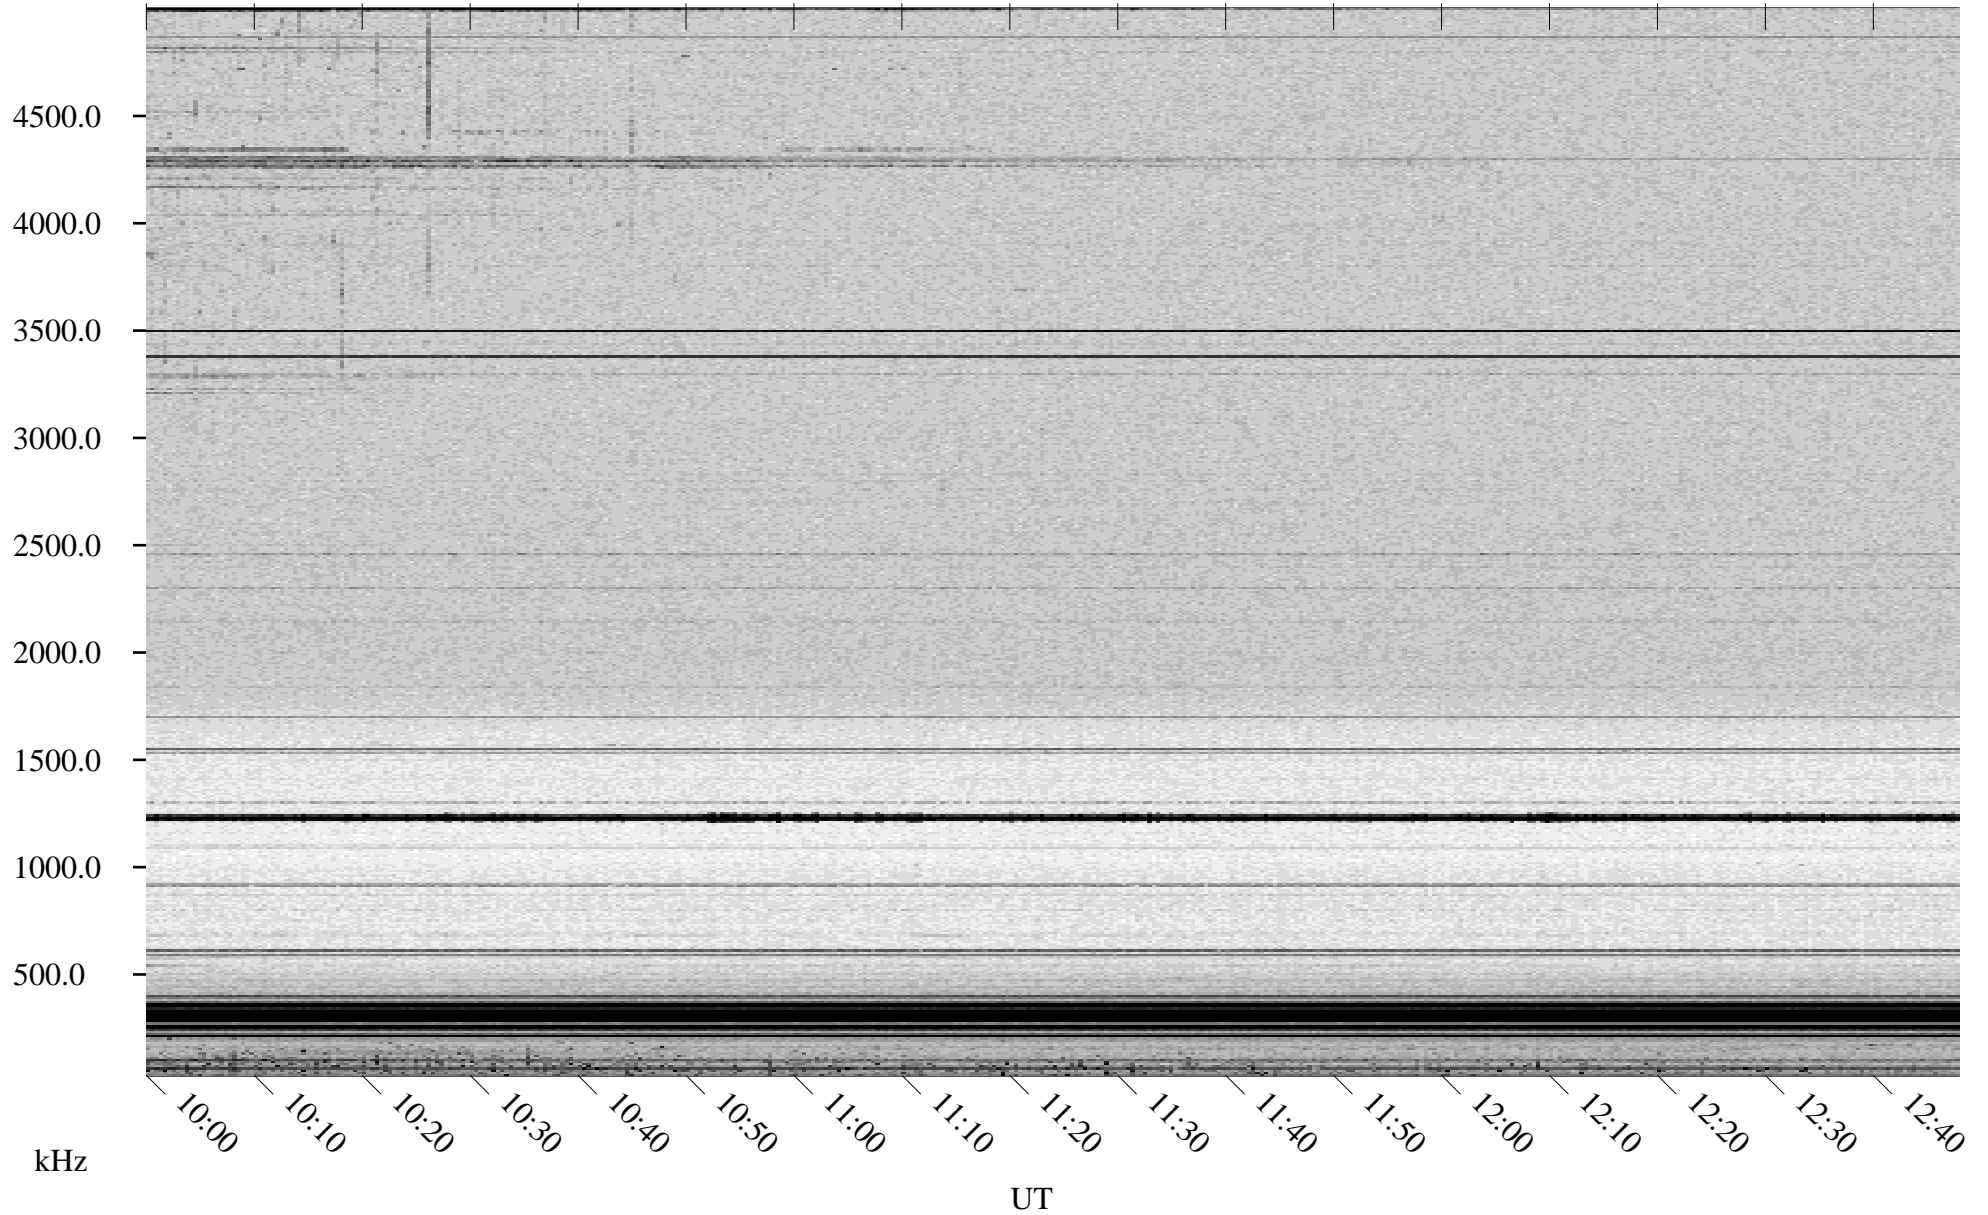

# 06/17/1998 Churchill, Manitoba

Linear Scale    Black = 161    White = 15

ch98167l.r00m max\_12

Page 5

# 06/17/1998 Churchill, Manitoba

Linear Scale    Black = 161    White = 15

ch98167l.r00m max\_12

Page 6

# 06/17/1998 Churchill, Manitoba

Linear Scale    Black = 161    White = 15

ch98167l.r00m max\_12

Page 7