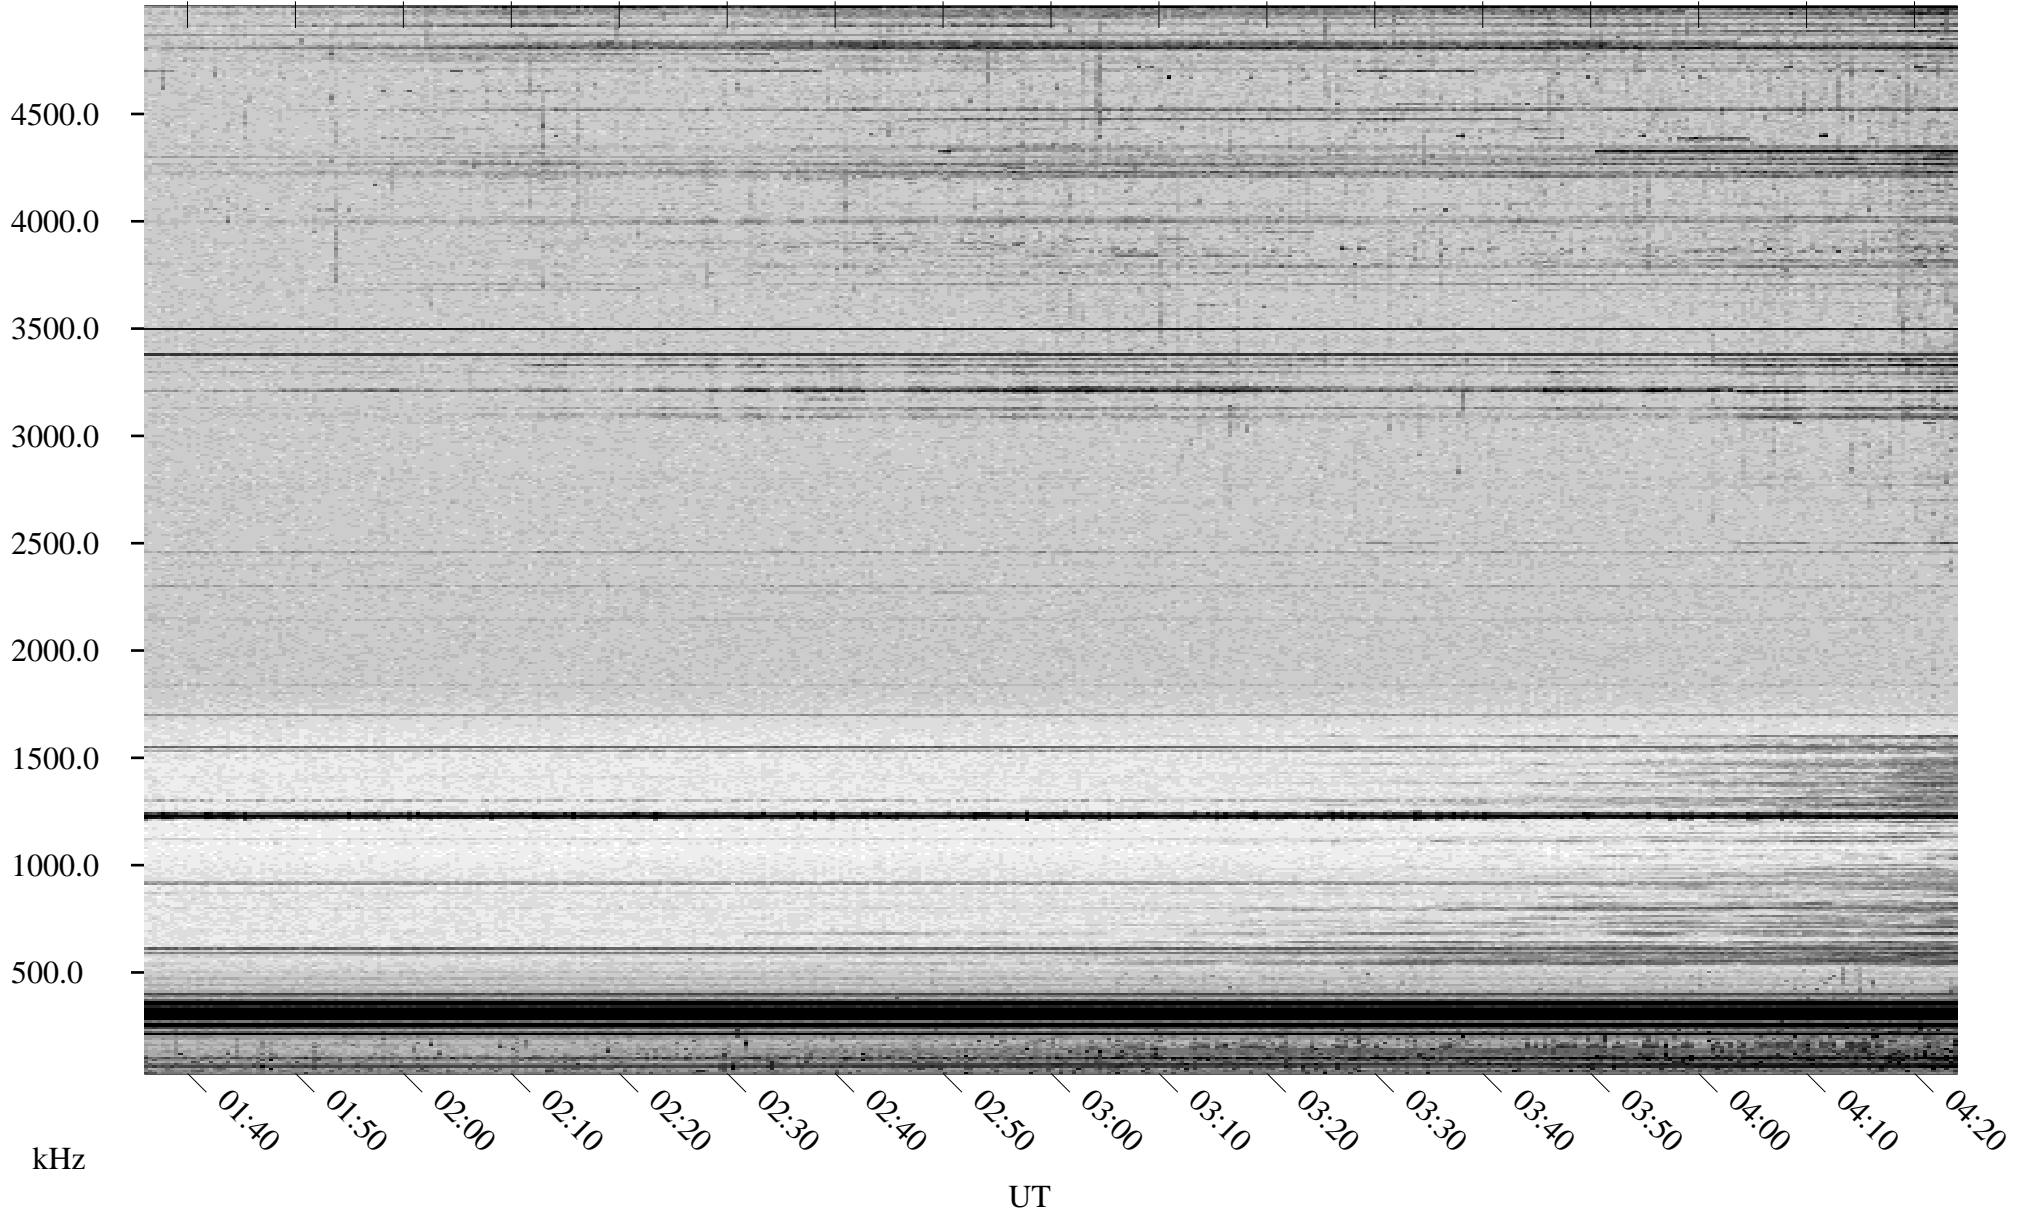

# 06/16/1998 Churchill, Manitoba

Linear Scale    Black = 161    White = 15

ch98167l.r00m max\_12

Page 1

# 06/16/1998 Churchill, Manitoba

Linear Scale    Black = 161    White = 15

ch98167l.r00m max\_12

Page 2

# 06/17/1998 Churchill, Manitoba

Linear Scale    Black = 161    White = 15

ch98167l.r00m max\_12

Page 3

# 06/17/1998 Churchill, Manitoba

Linear Scale    Black = 161    White = 15

ch98167l.r00m max\_12

Page 4