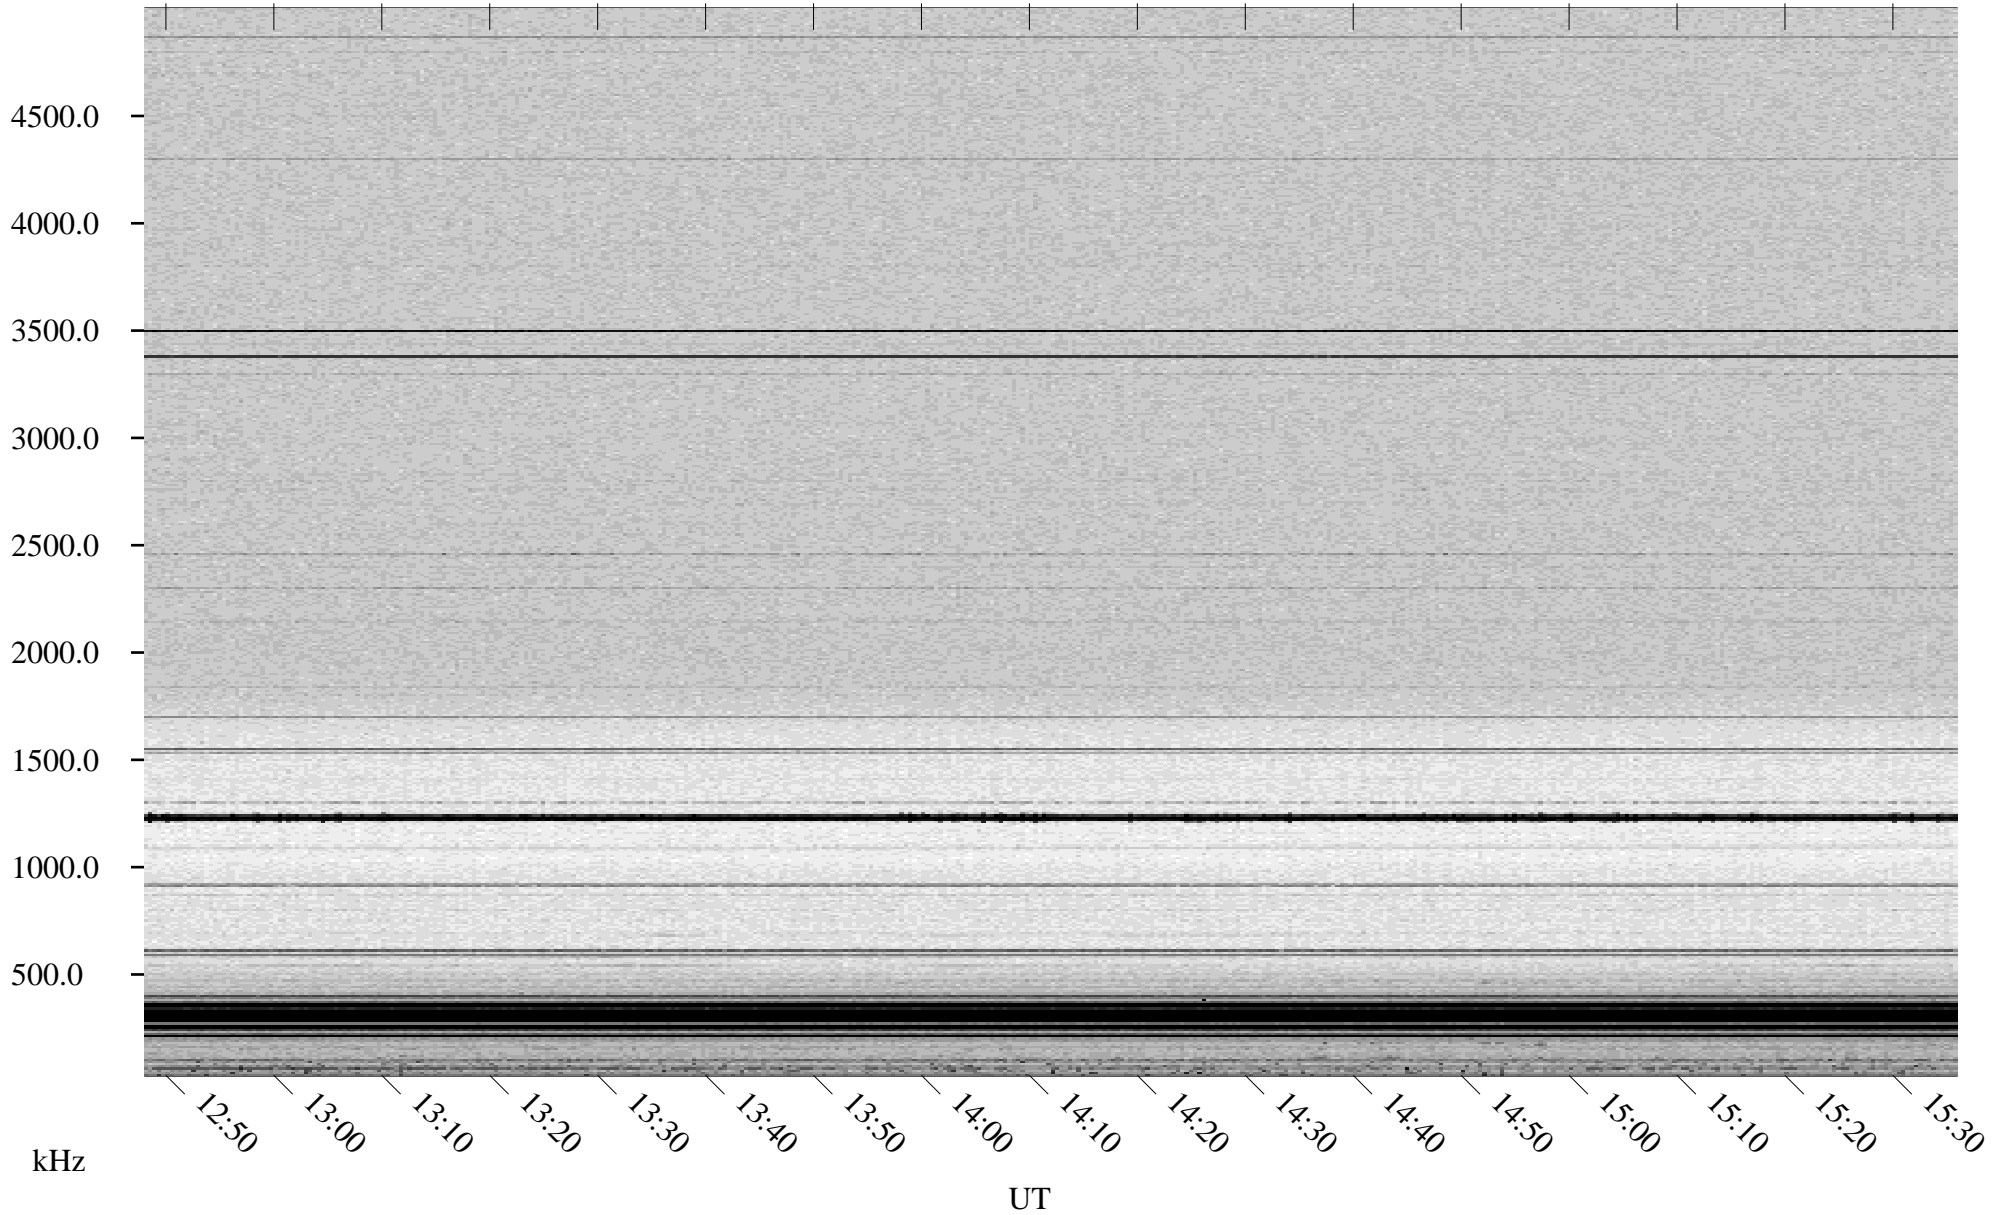

# 06/17/1998 Churchill, Manitoba

Linear Scale    Black = 161    White = 15

ch98167l.r00m max\_12

Page 6

# 06/17/1998 Churchill, Manitoba

Linear Scale    Black = 161    White = 15

ch98167l.r00m max\_12

Page 7