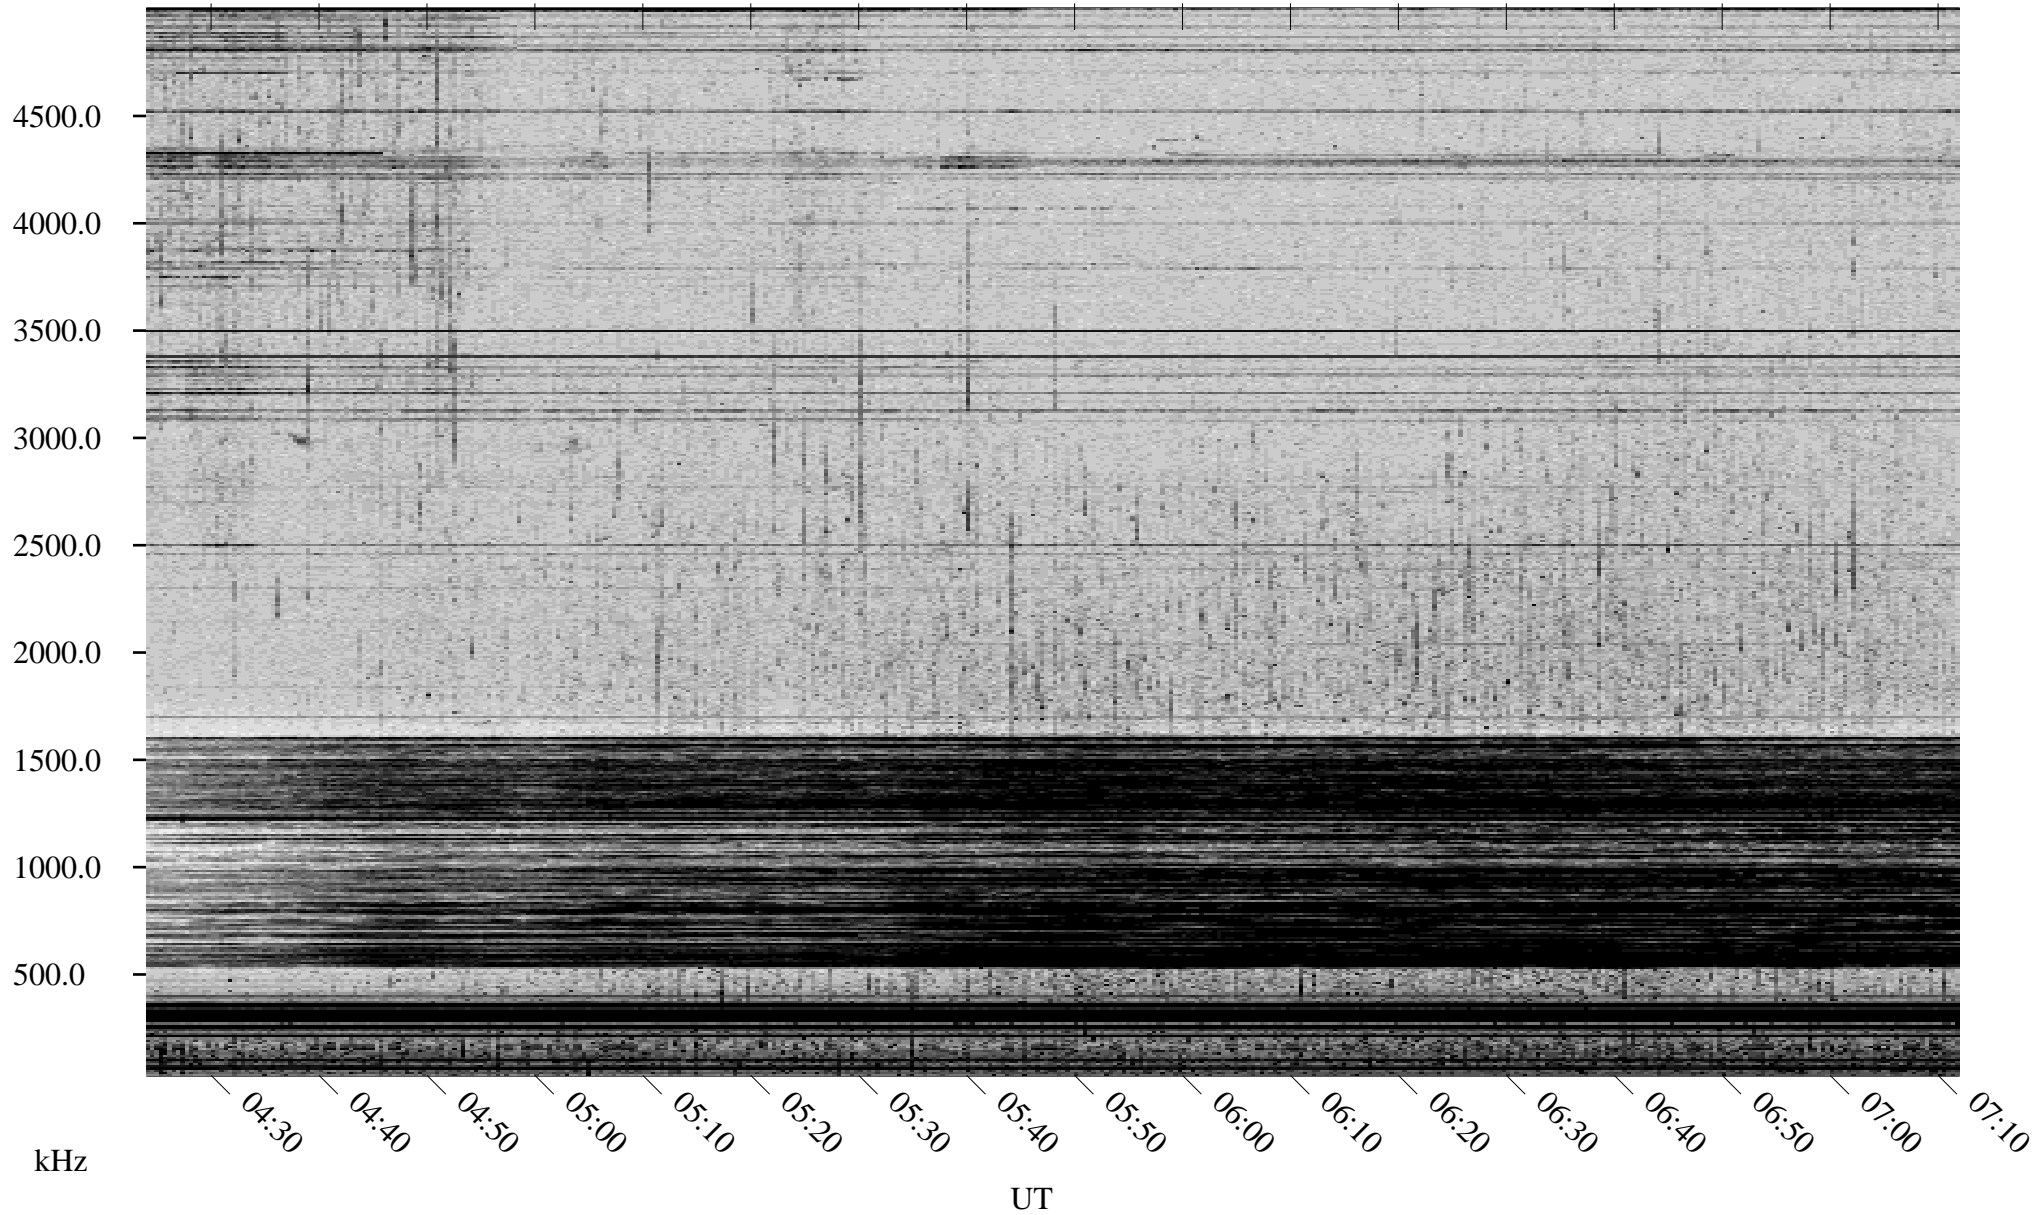

# 06/16/1998 Churchill, Manitoba

Linear Scale    Black = 161    White = 15

ch98167l.r00m max\_12

Page 1

# 06/16/1998 Churchill, Manitoba

Linear Scale    Black = 161    White = 15

ch98167l.r00m max\_12

Page 2

# 06/17/1998 Churchill, Manitoba

Linear Scale    Black = 161    White = 15

ch98167l.r00m max\_12

Page 3

# 06/17/1998 Churchill, Manitoba

Linear Scale    Black = 161    White = 15

ch98167l.r00m max\_12

Page 4