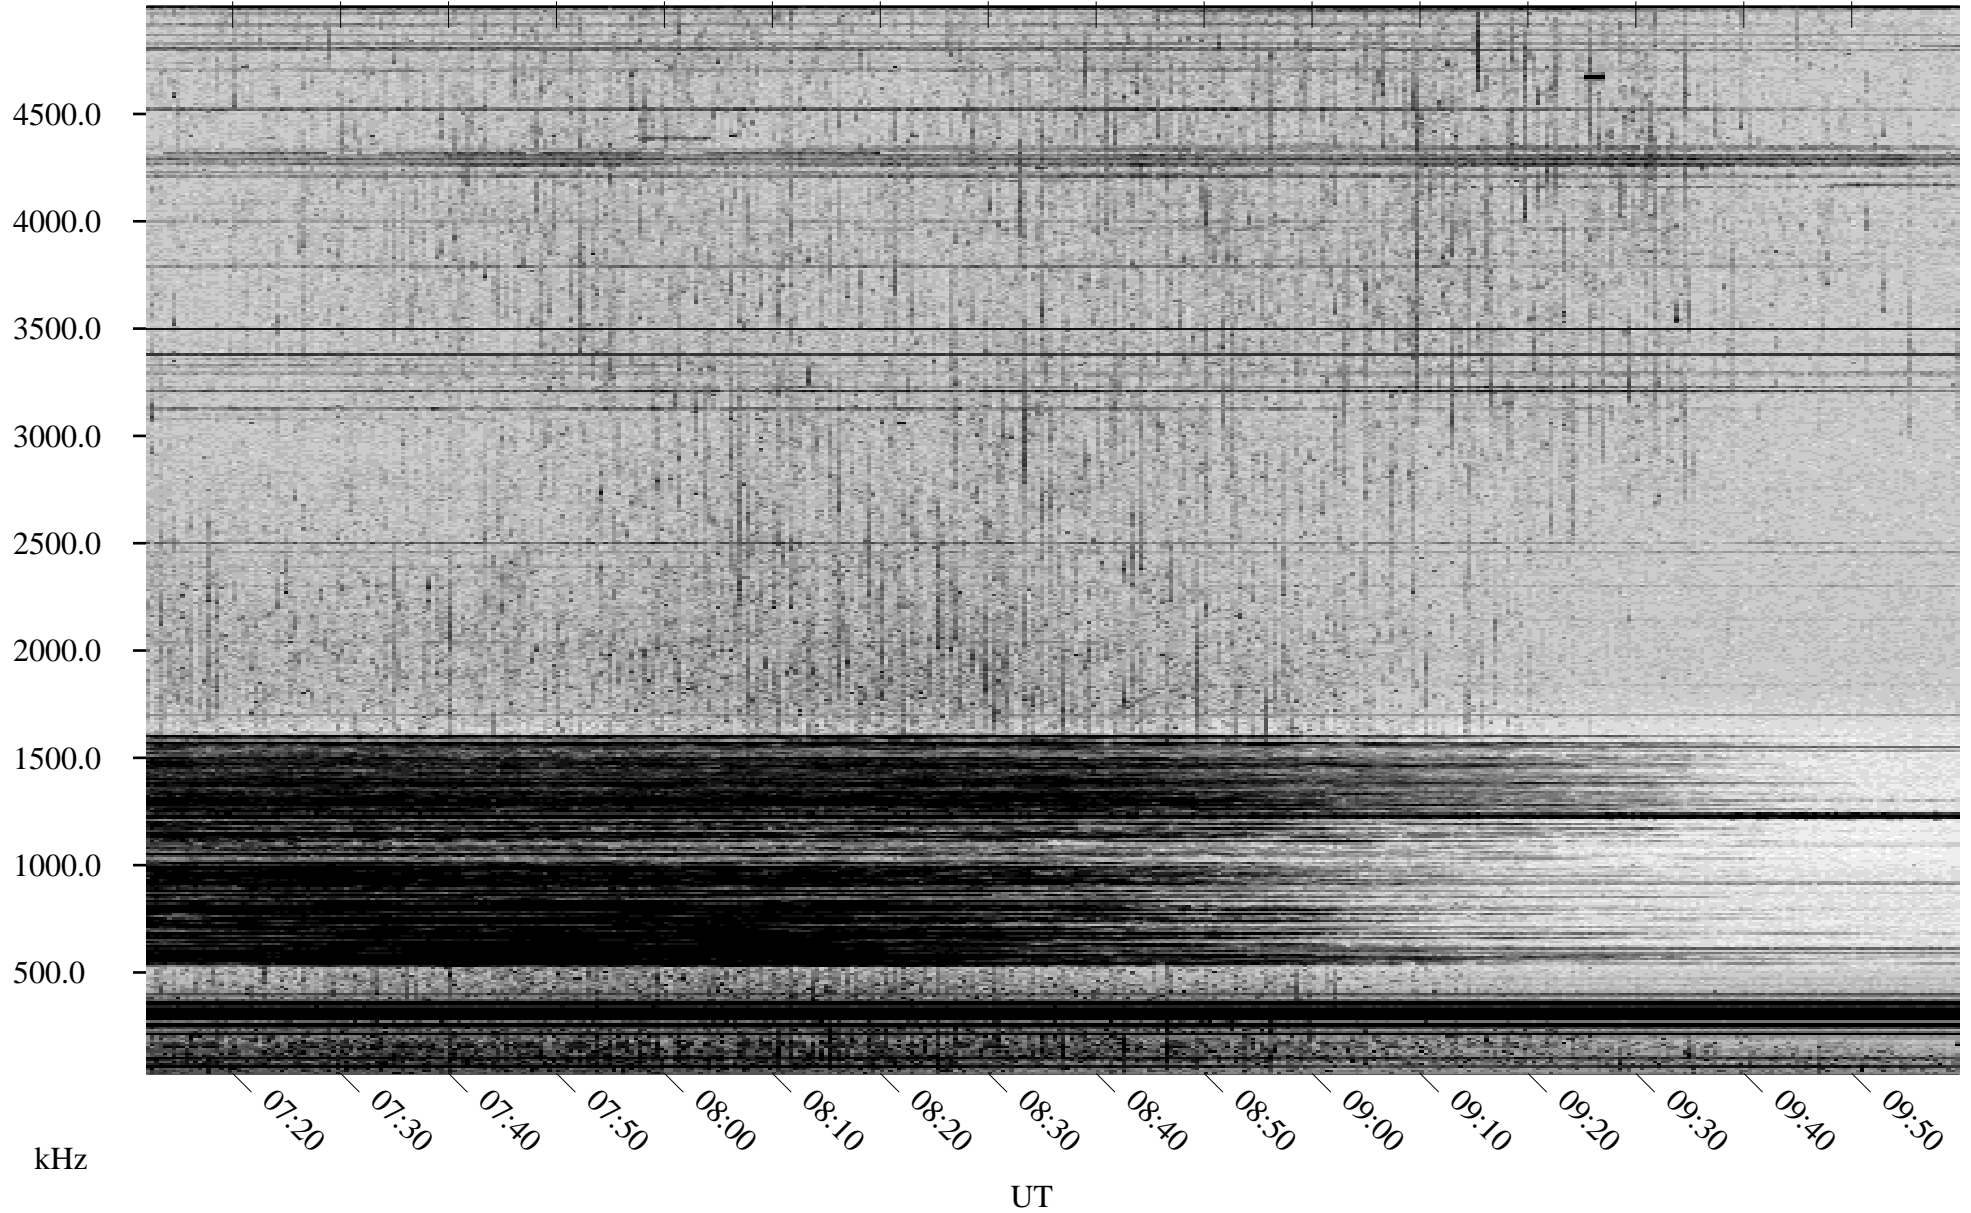

# 06/16/1998 Churchill, Manitoba

Linear Scale    Black = 161    White = 15

ch98167l.r00m max\_12

Page 1

# 06/17/1998 Churchill, Manitoba

Linear Scale    Black = 161    White = 15

ch98167l.r00m max\_12

Page 3

# 06/17/1998 Churchill, Manitoba

Linear Scale    Black = 161    White = 15

ch98167l.r00m max\_12

Page 4

# 06/17/1998 Churchill, Manitoba

Linear Scale    Black = 161    White = 15

ch98167l.r00m max\_12

Page 5