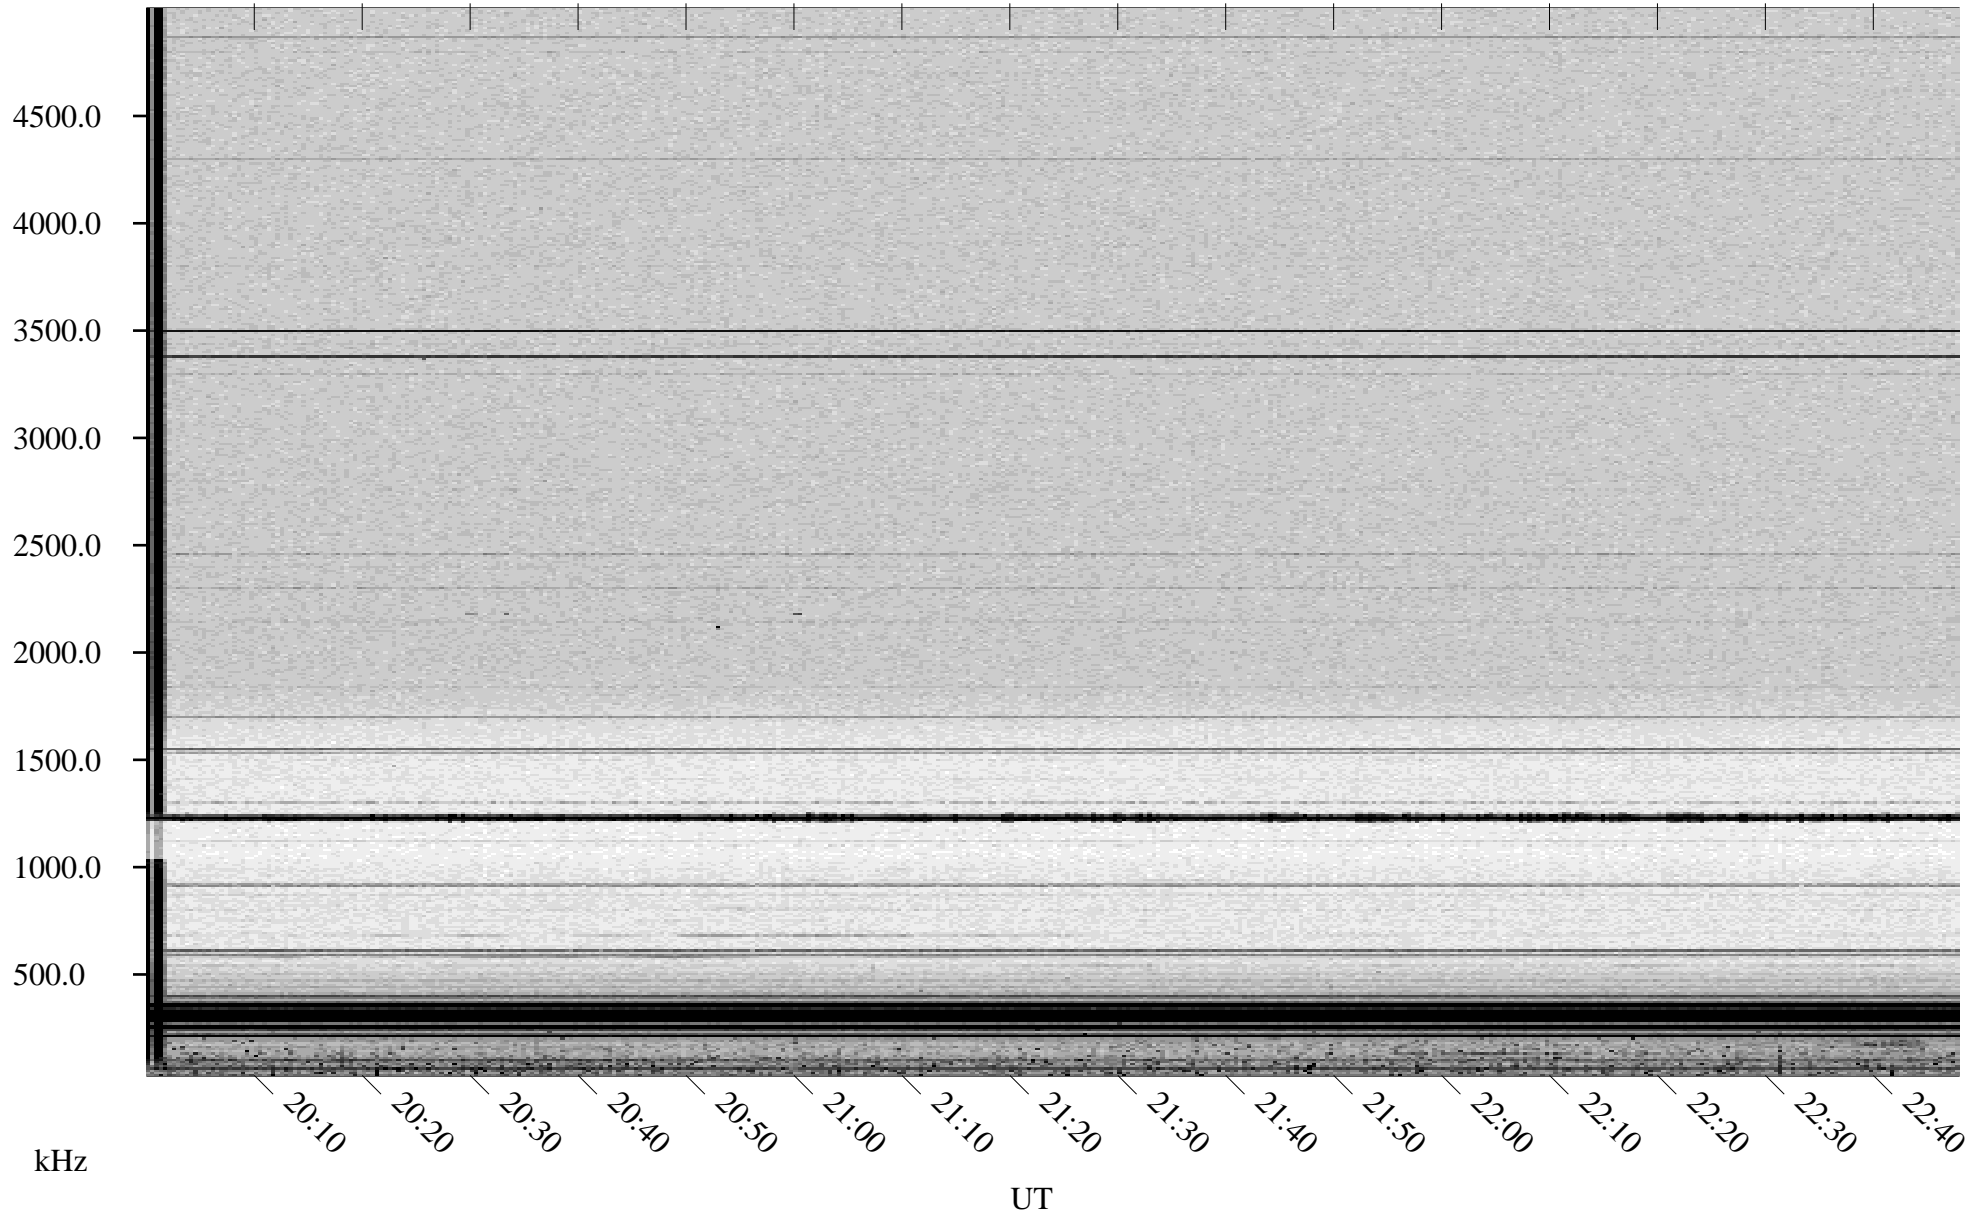

# 06/16/1998 Churchill, Manitoba

Linear Scale    Black = 161    White = 15

ch98167l.r00m max\_12

Page 1

# 06/16/1998 Churchill, Manitoba

Linear Scale    Black = 161    White = 15

ch98167l.r00m max\_12

Page 2

# 06/17/1998 Churchill, Manitoba

Linear Scale    Black = 161    White = 15

ch98167l.r00m max\_12

Page 3

# 06/17/1998 Churchill, Manitoba

Linear Scale    Black = 161    White = 15

ch98167l.r00m max\_12

Page 4