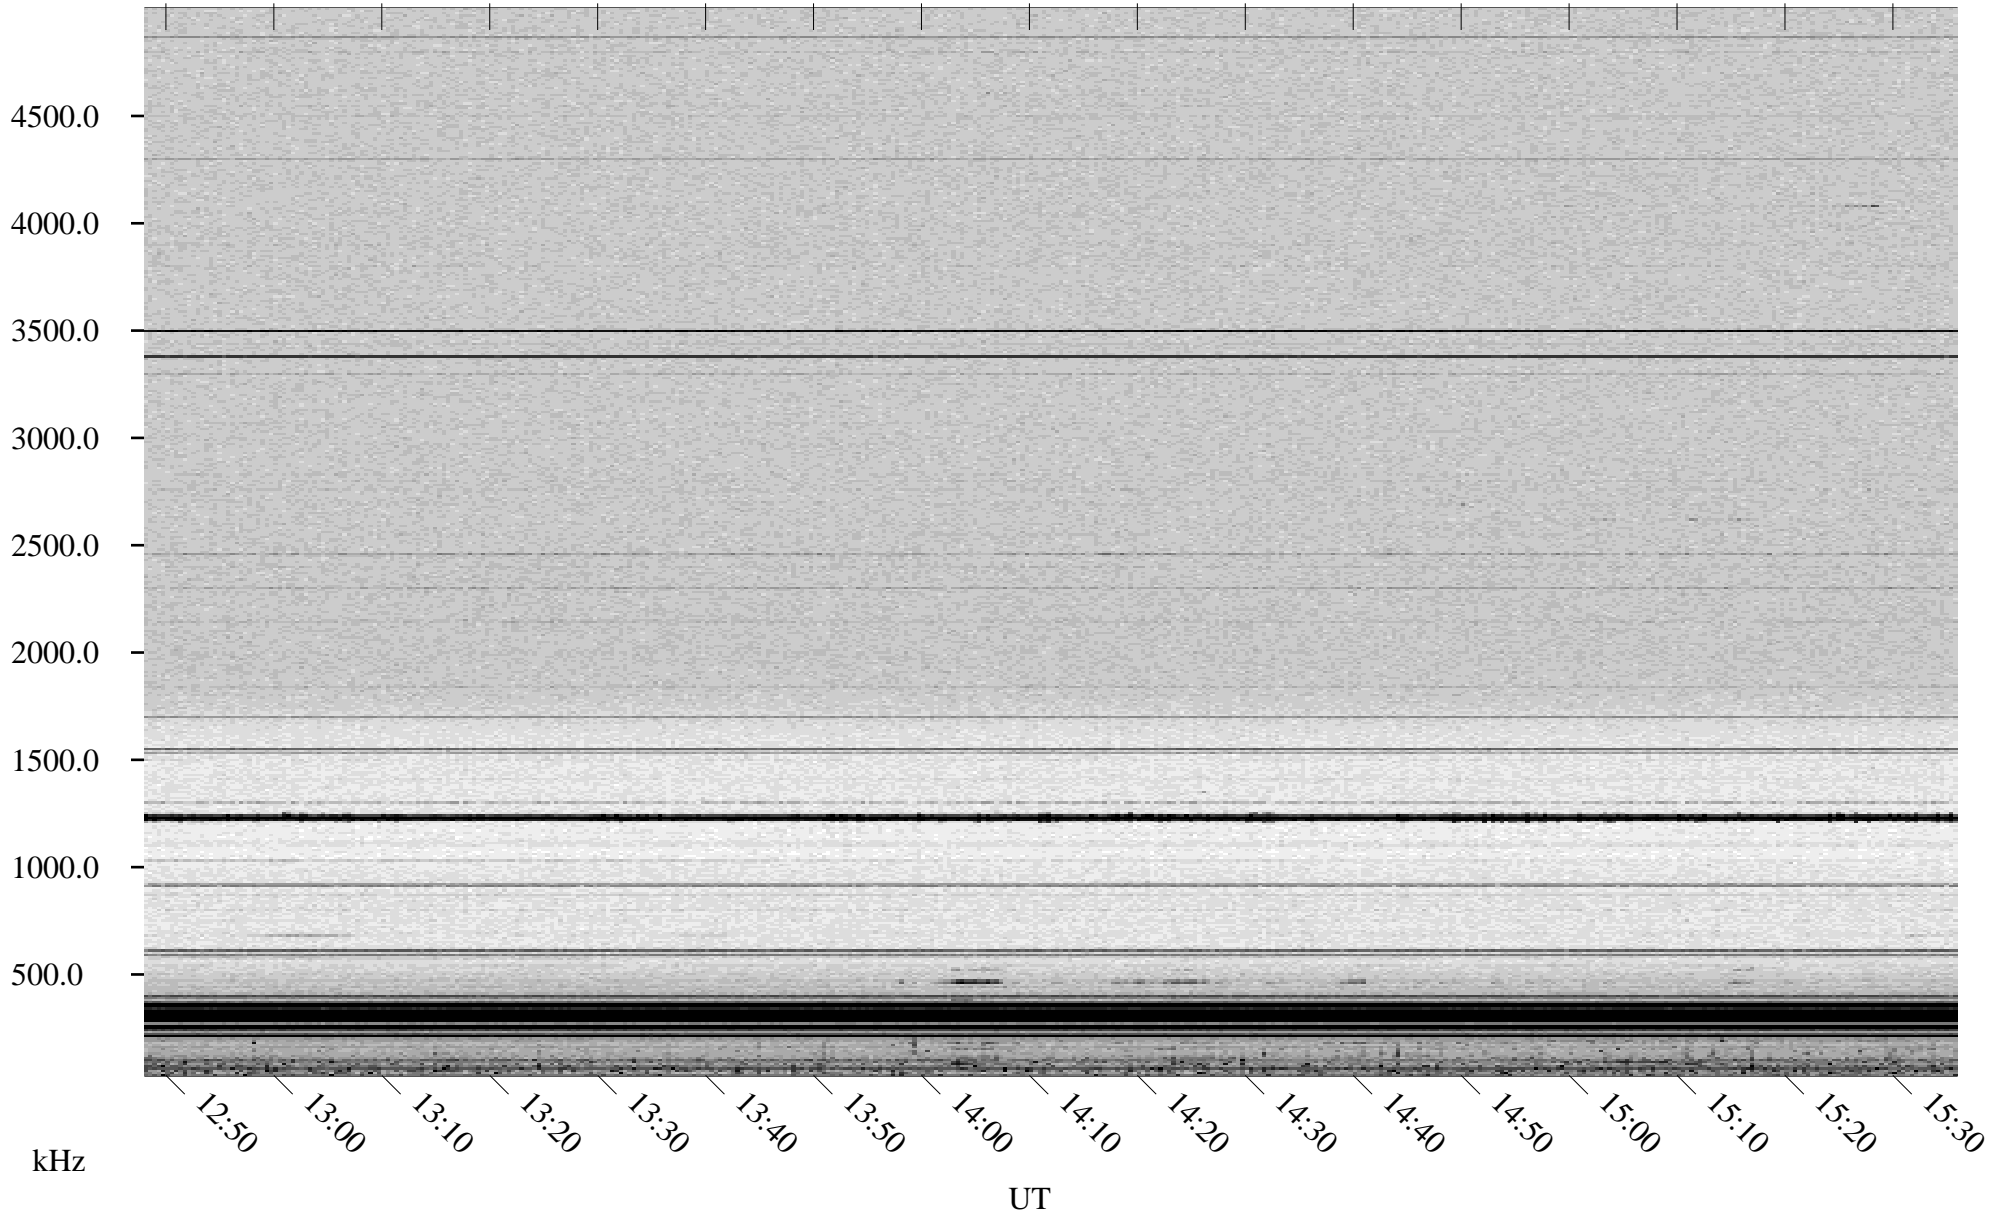

06/17/1998 Churchill, Manitoba

Linear Scale Black = 161 White = 15

ch98168l.r00m max_12

Page 1

06/17/1998 Churchill, Manitoba

Linear Scale Black = 161 White = 15

ch98168l.r00m max_12

Page 2

06/18/1998 Churchill, Manitoba

Linear Scale Black = 161 White = 15

ch98168l.r00m max_12

Page 3

06/18/1998 Churchill, Manitoba

Linear Scale Black = 161 White = 15

ch98168l.r00m max_12

Page 4

06/18/1998 Churchill, Manitoba

Linear Scale Black = 161 White = 15

ch98168l.r00m max_12

Page 5

06/18/1998 Churchill, Manitoba

Linear Scale Black = 161 White = 15

ch98168l.r00m max_12

Page 6

06/18/1998 Churchill, Manitoba

Linear Scale Black = 161 White = 15

ch98168l.r00m max_12

Page 7

06/18/1998 Churchill, Manitoba

Linear Scale Black = 161 White = 15

ch98168l.r00m max_12

Page 8