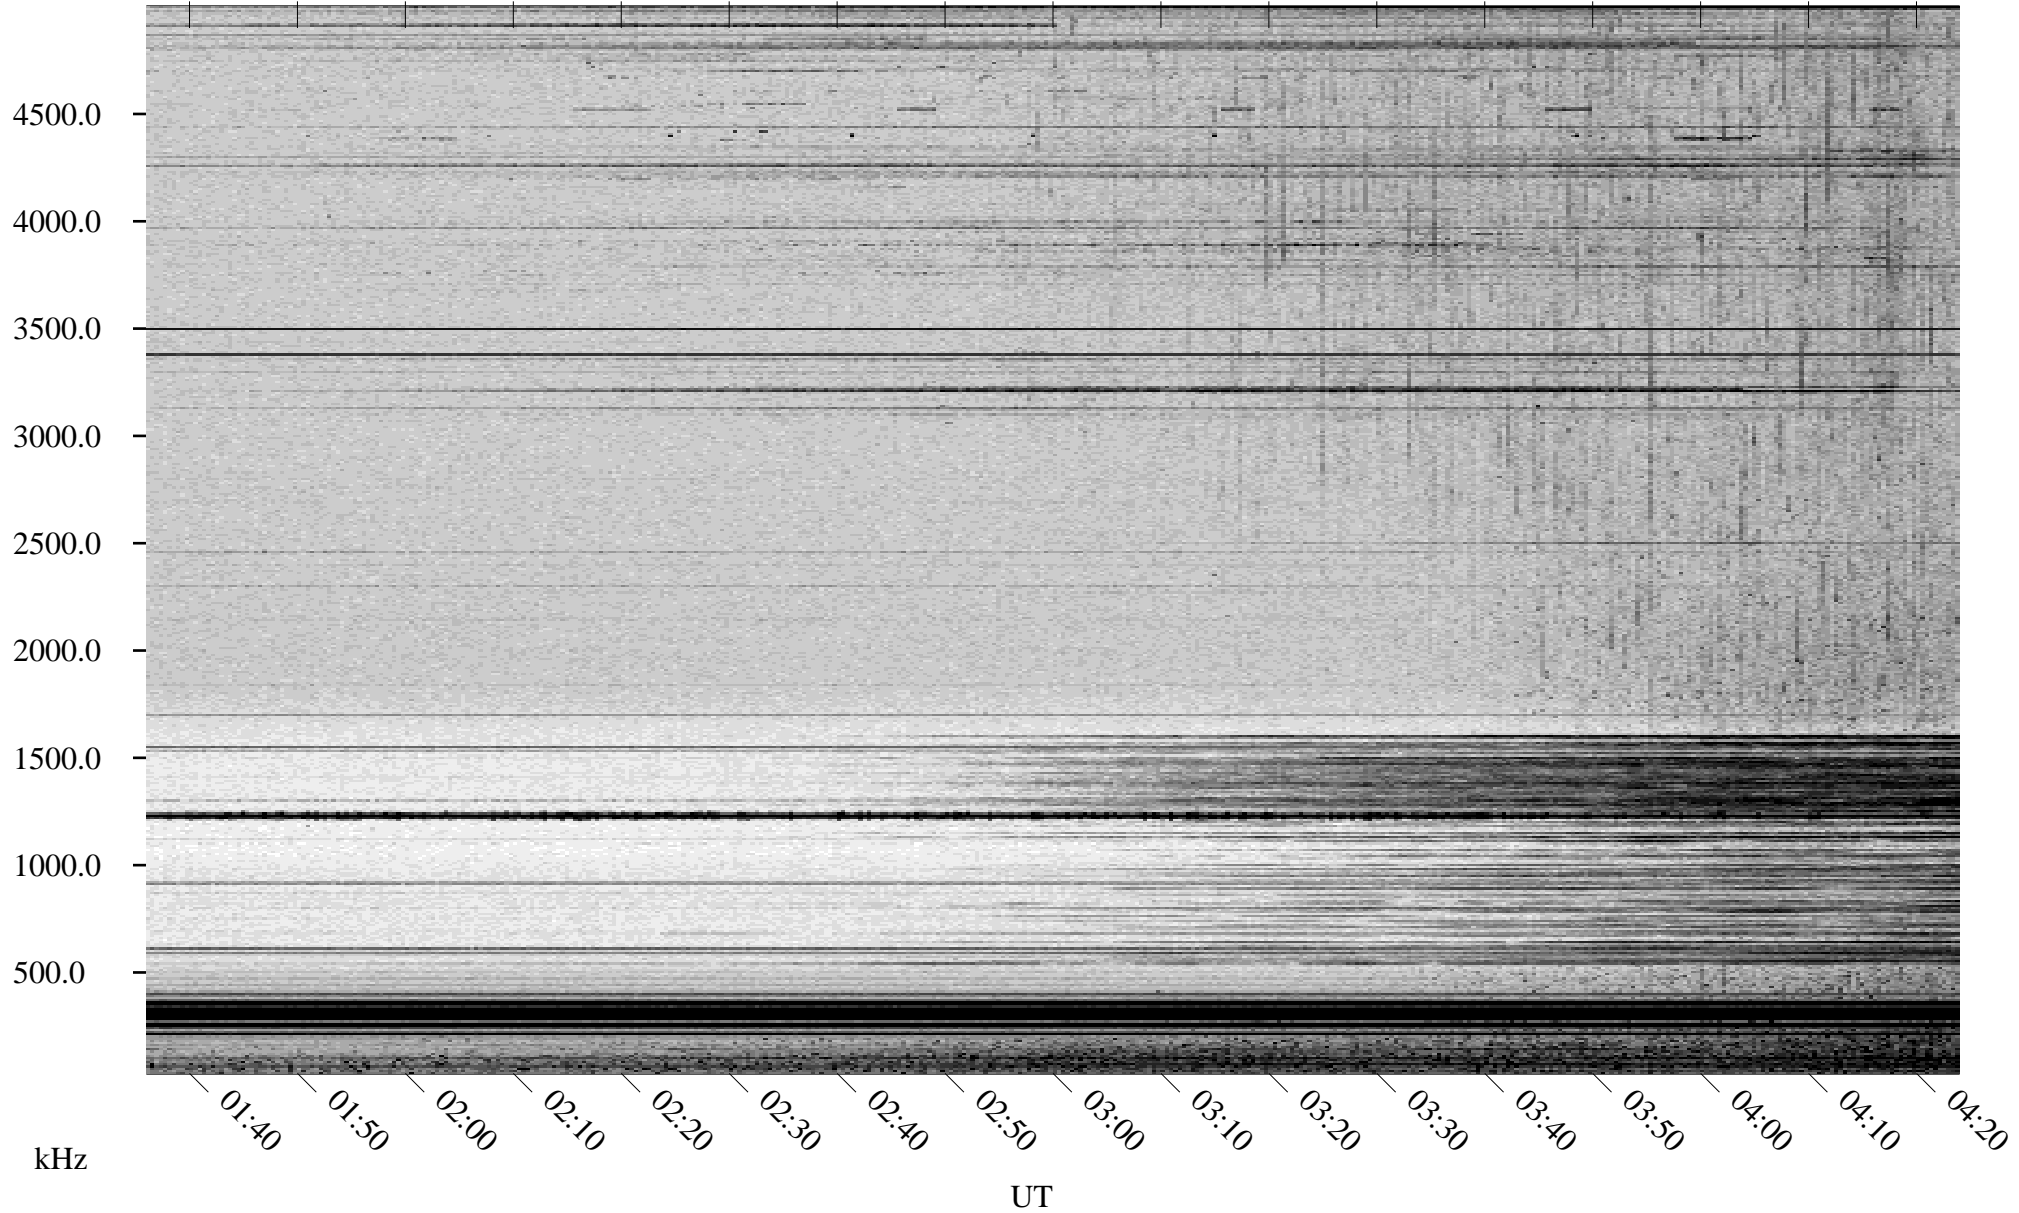

06/17/1998 Churchill, Manitoba

Linear Scale Black = 161 White = 15

ch98168l.r00m max_12

Page 1

06/17/1998 Churchill, Manitoba

Linear Scale Black = 161 White = 15

ch98168l.r00m max_12

Page 2

06/18/1998 Churchill, Manitoba

Linear Scale Black = 161 White = 15

ch98168l.r00m max_12

Page 3

06/18/1998 Churchill, Manitoba

Linear Scale Black = 161 White = 15

ch98168l.r00m max_12

Page 4

06/18/1998 Churchill, Manitoba

Linear Scale Black = 161 White = 15

ch98168l.r00m max_12

Page 5

06/18/1998 Churchill, Manitoba

Linear Scale Black = 161 White = 15

ch98168l.r00m max_12

Page 6

06/18/1998 Churchill, Manitoba

Linear Scale Black = 161 White = 15

ch98168l.r00m max_12

Page 7

06/18/1998 Churchill, Manitoba

Linear Scale Black = 161 White = 15

ch98168l.r00m max_12

Page 8