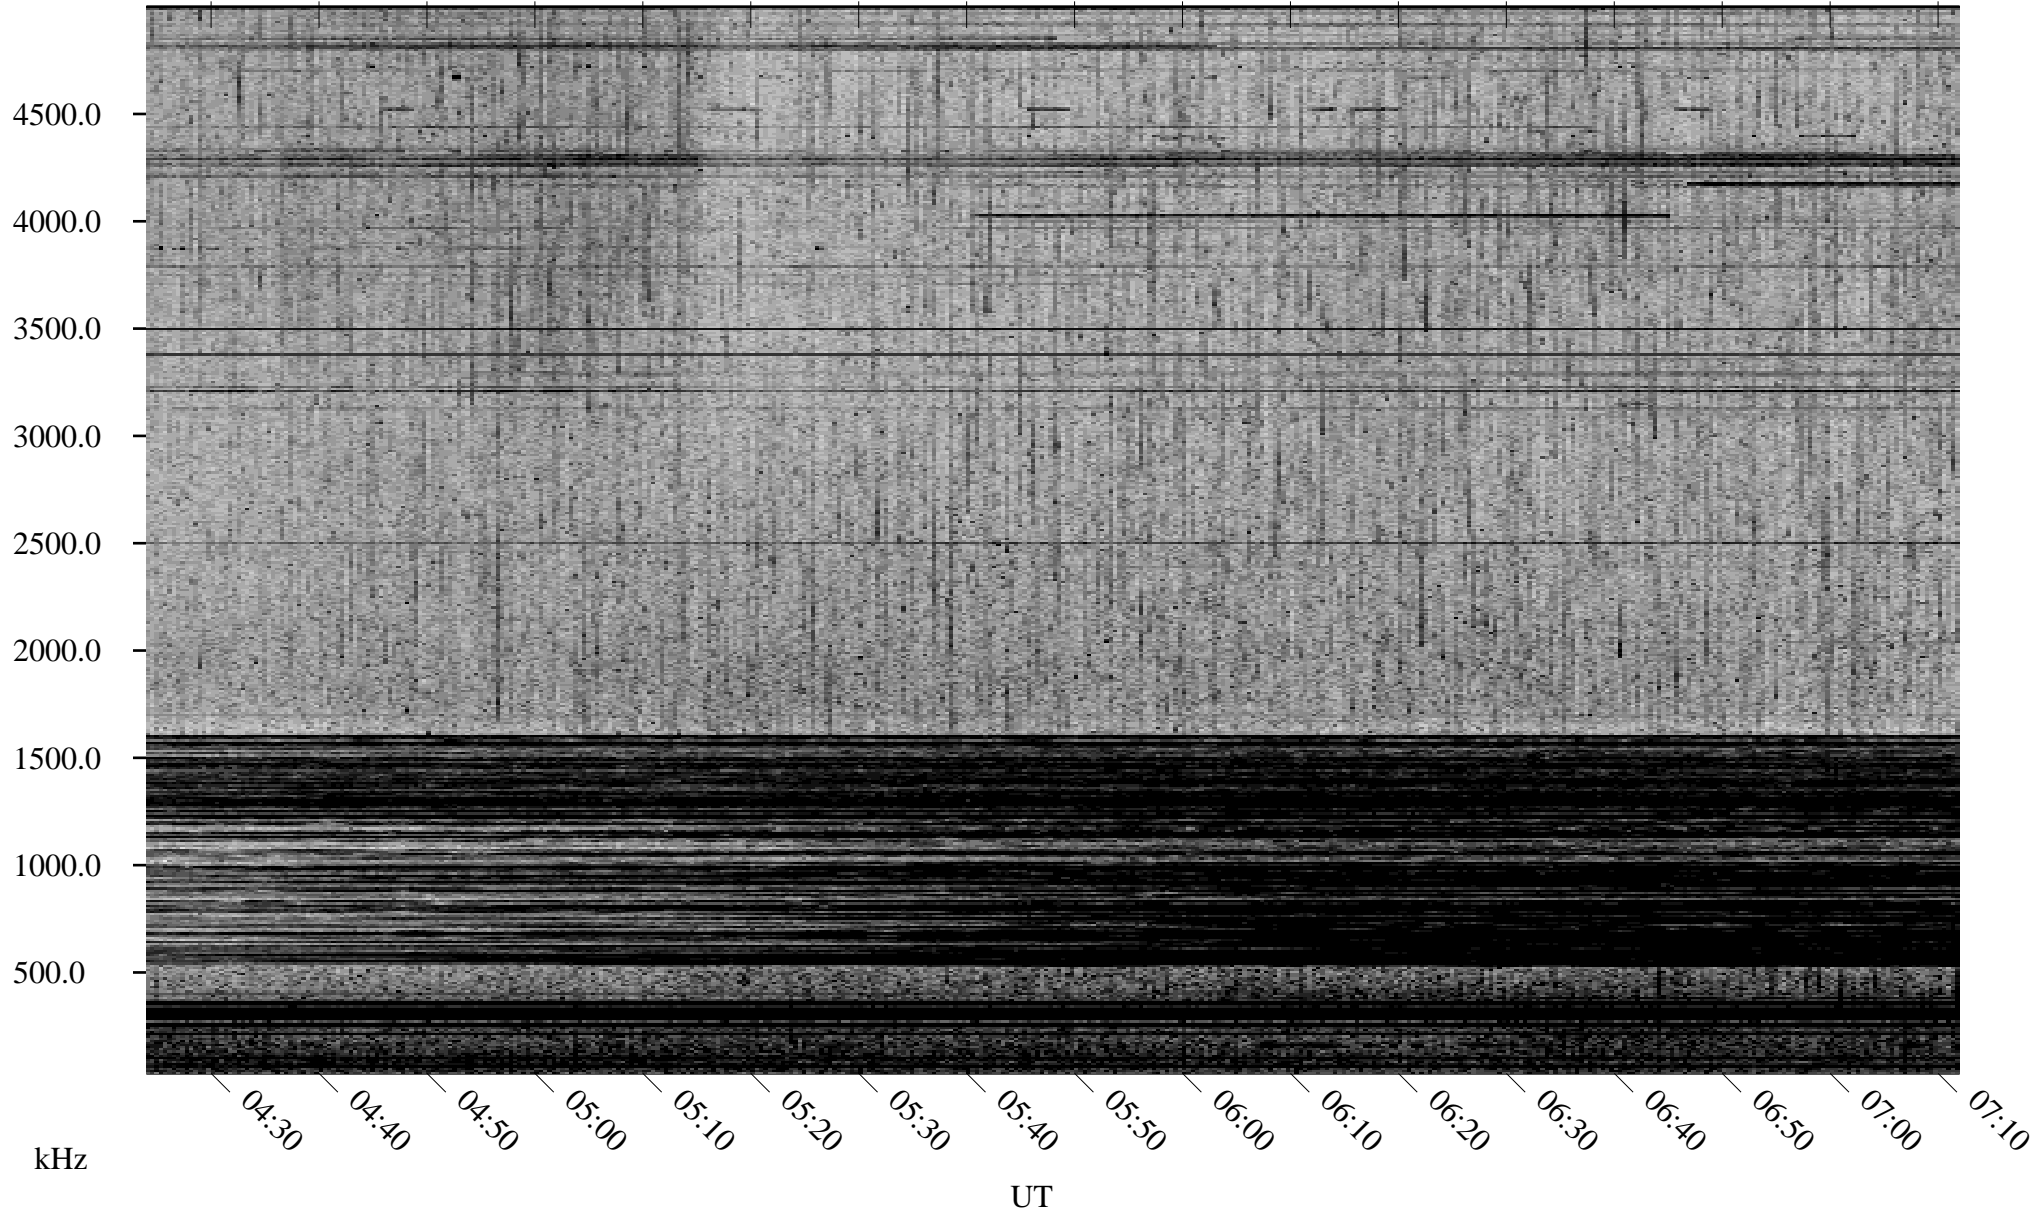

06/17/1998 Churchill, Manitoba

Linear Scale Black = 161 White = 15

ch98168l.r00m max_12

Page 1

06/17/1998 Churchill, Manitoba

Linear Scale Black = 161 White = 15

ch98168l.r00m max_12

Page 2

06/18/1998 Churchill, Manitoba

Linear Scale Black = 161 White = 15

ch98168l.r00m max_12

Page 3

06/18/1998 Churchill, Manitoba

Linear Scale Black = 161 White = 15

ch98168l.r00m max_12

Page 4

06/18/1998 Churchill, Manitoba

Linear Scale Black = 161 White = 15

ch98168l.r00m max_12

Page 5

06/18/1998 Churchill, Manitoba

Linear Scale Black = 161 White = 15

ch98168l.r00m max_12

Page 6

06/18/1998 Churchill, Manitoba

Linear Scale Black = 161 White = 15

ch98168l.r00m max_12

Page 7

06/18/1998 Churchill, Manitoba

Linear Scale Black = 161 White = 15

ch98168l.r00m max_12

Page 8