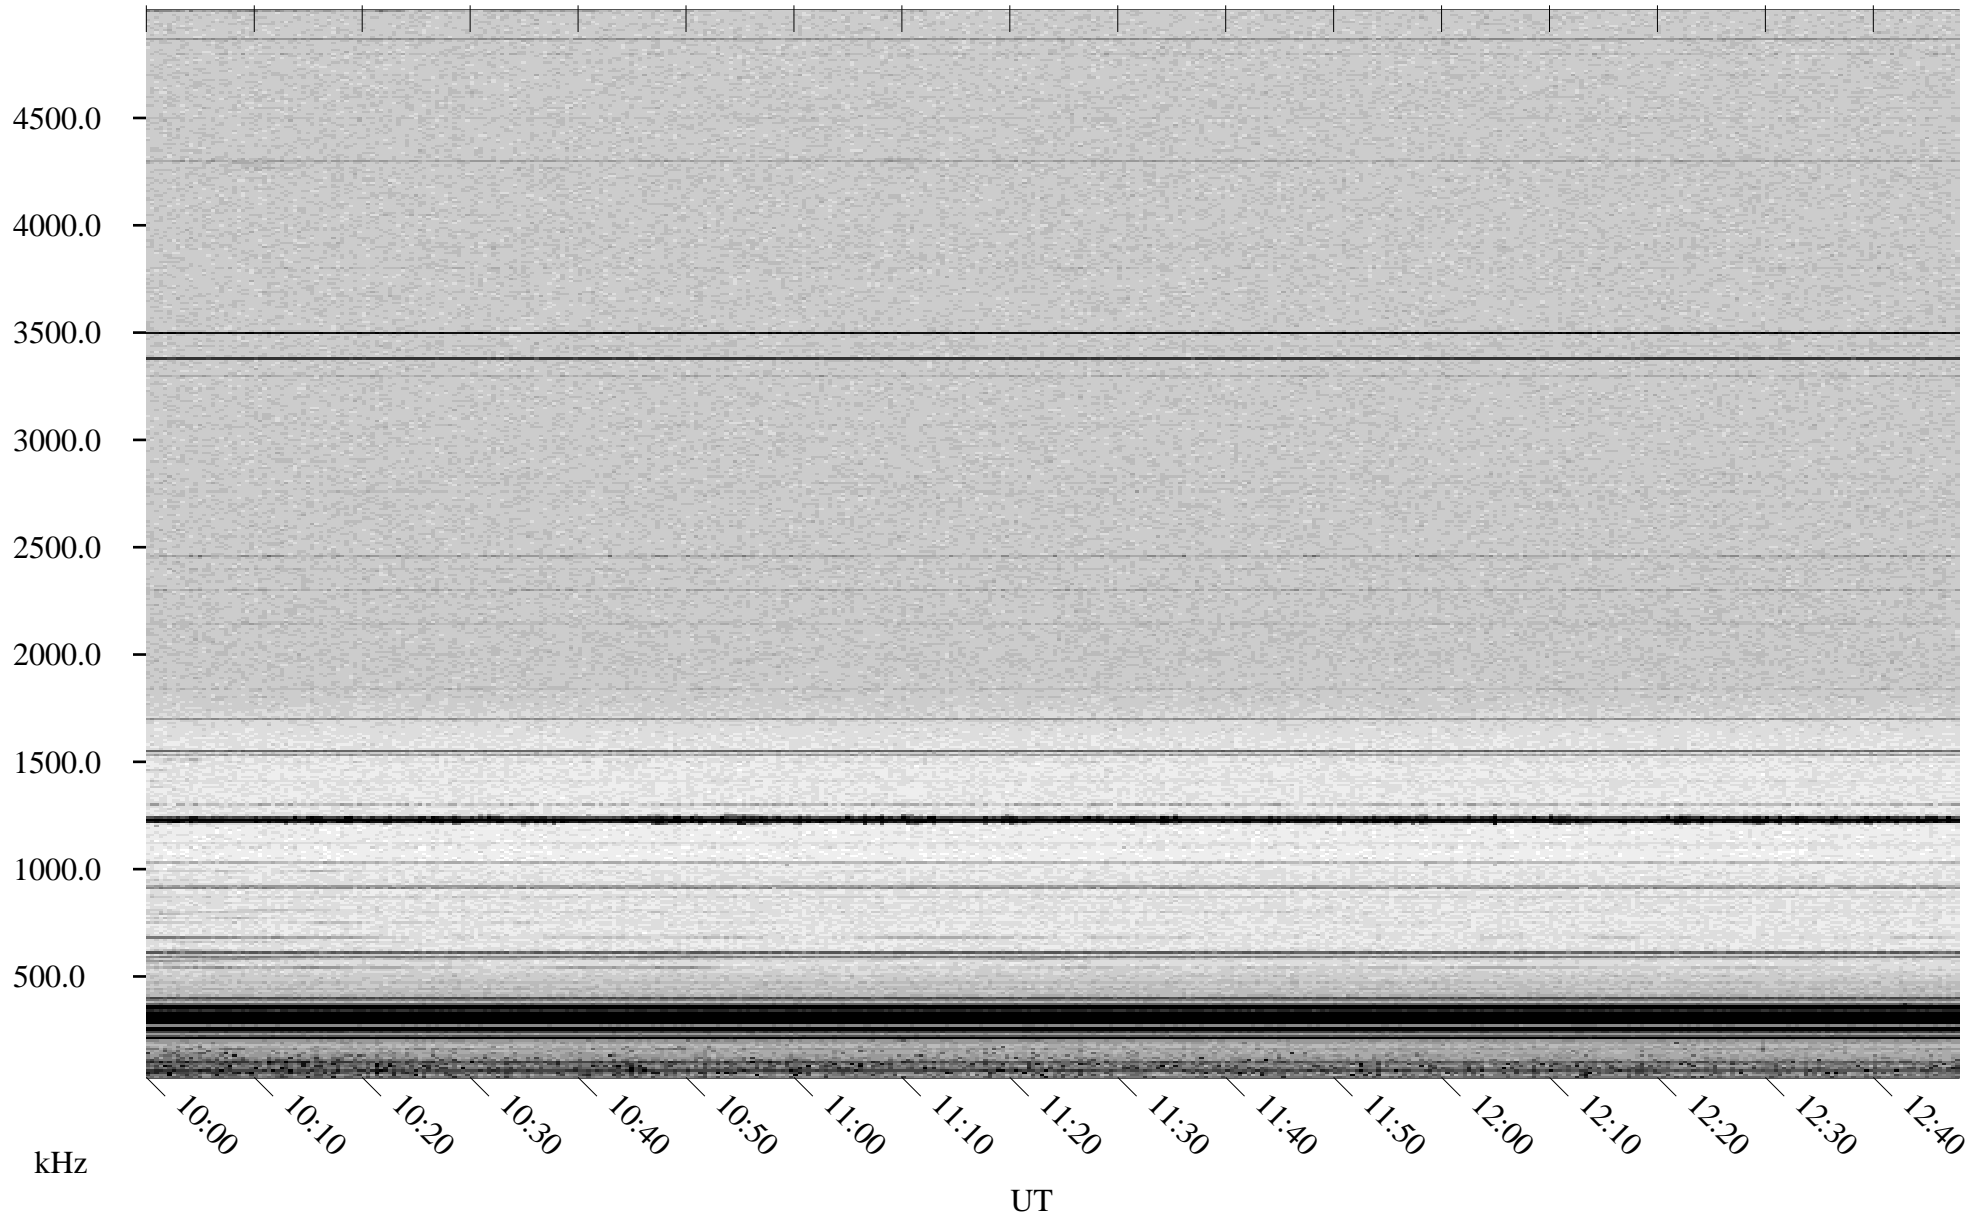

06/17/1998 Churchill, Manitoba

Linear Scale Black = 161 White = 15

ch98168l.r00m max_12

Page 1

06/17/1998 Churchill, Manitoba

Linear Scale Black = 161 White = 15

ch98168l.r00m max_12

Page 2

06/18/1998 Churchill, Manitoba

Linear Scale Black = 161 White = 15

ch98168l.r00m max_12

Page 3

06/18/1998 Churchill, Manitoba

Linear Scale Black = 161 White = 15

ch98168l.r00m max_12

Page 4

06/18/1998 Churchill, Manitoba

Linear Scale Black = 161 White = 15

ch98168l.r00m max_12

Page 5

06/18/1998 Churchill, Manitoba

Linear Scale Black = 161 White = 15

ch98168l.r00m max_12

Page 6

06/18/1998 Churchill, Manitoba

Linear Scale Black = 161 White = 15

ch98168l.r00m max_12

Page 7

06/18/1998 Churchill, Manitoba

Linear Scale Black = 161 White = 15

ch98168l.r00m max_12

Page 8