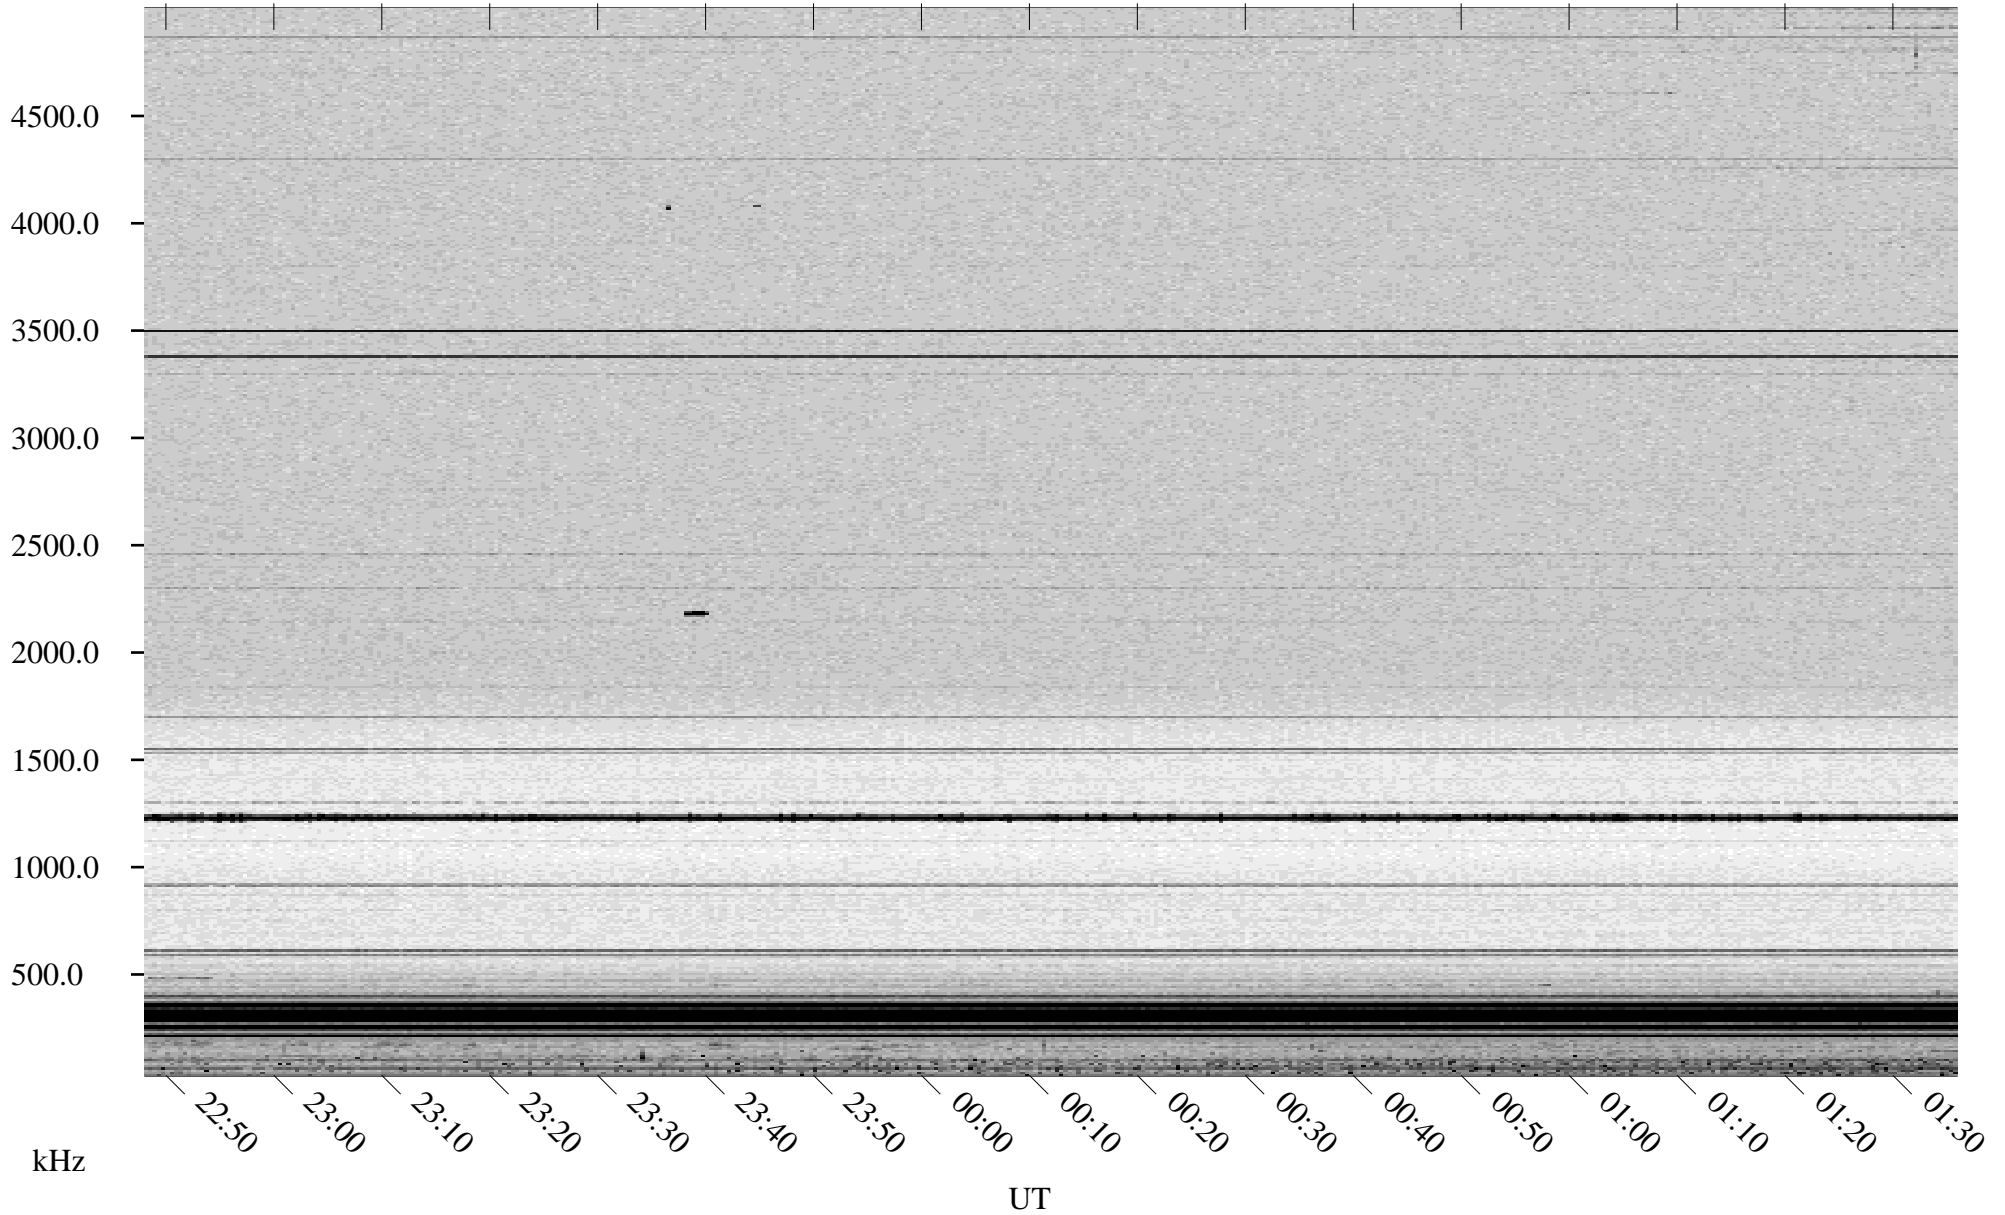

06/17/1998 Churchill, Manitoba

Linear Scale Black = 161 White = 15

ch98168l.r00m max_12

Page 1

06/17/1998 Churchill, Manitoba

Linear Scale Black = 161 White = 15

ch98168l.r00m max_12

Page 2

06/18/1998 Churchill, Manitoba

Linear Scale Black = 161 White = 15

ch98168l.r00m max_12

Page 3

06/18/1998 Churchill, Manitoba

Linear Scale Black = 161 White = 15

ch98168l.r00m max_12

Page 4

06/18/1998 Churchill, Manitoba

Linear Scale Black = 161 White = 15

ch98168l.r00m max_12

Page 5

06/18/1998 Churchill, Manitoba

Linear Scale Black = 161 White = 15

ch98168l.r00m max_12

Page 6

06/18/1998 Churchill, Manitoba

Linear Scale Black = 161 White = 15

ch98168l.r00m max_12

Page 7

06/18/1998 Churchill, Manitoba

Linear Scale Black = 161 White = 15

ch98168l.r00m max_12

Page 8