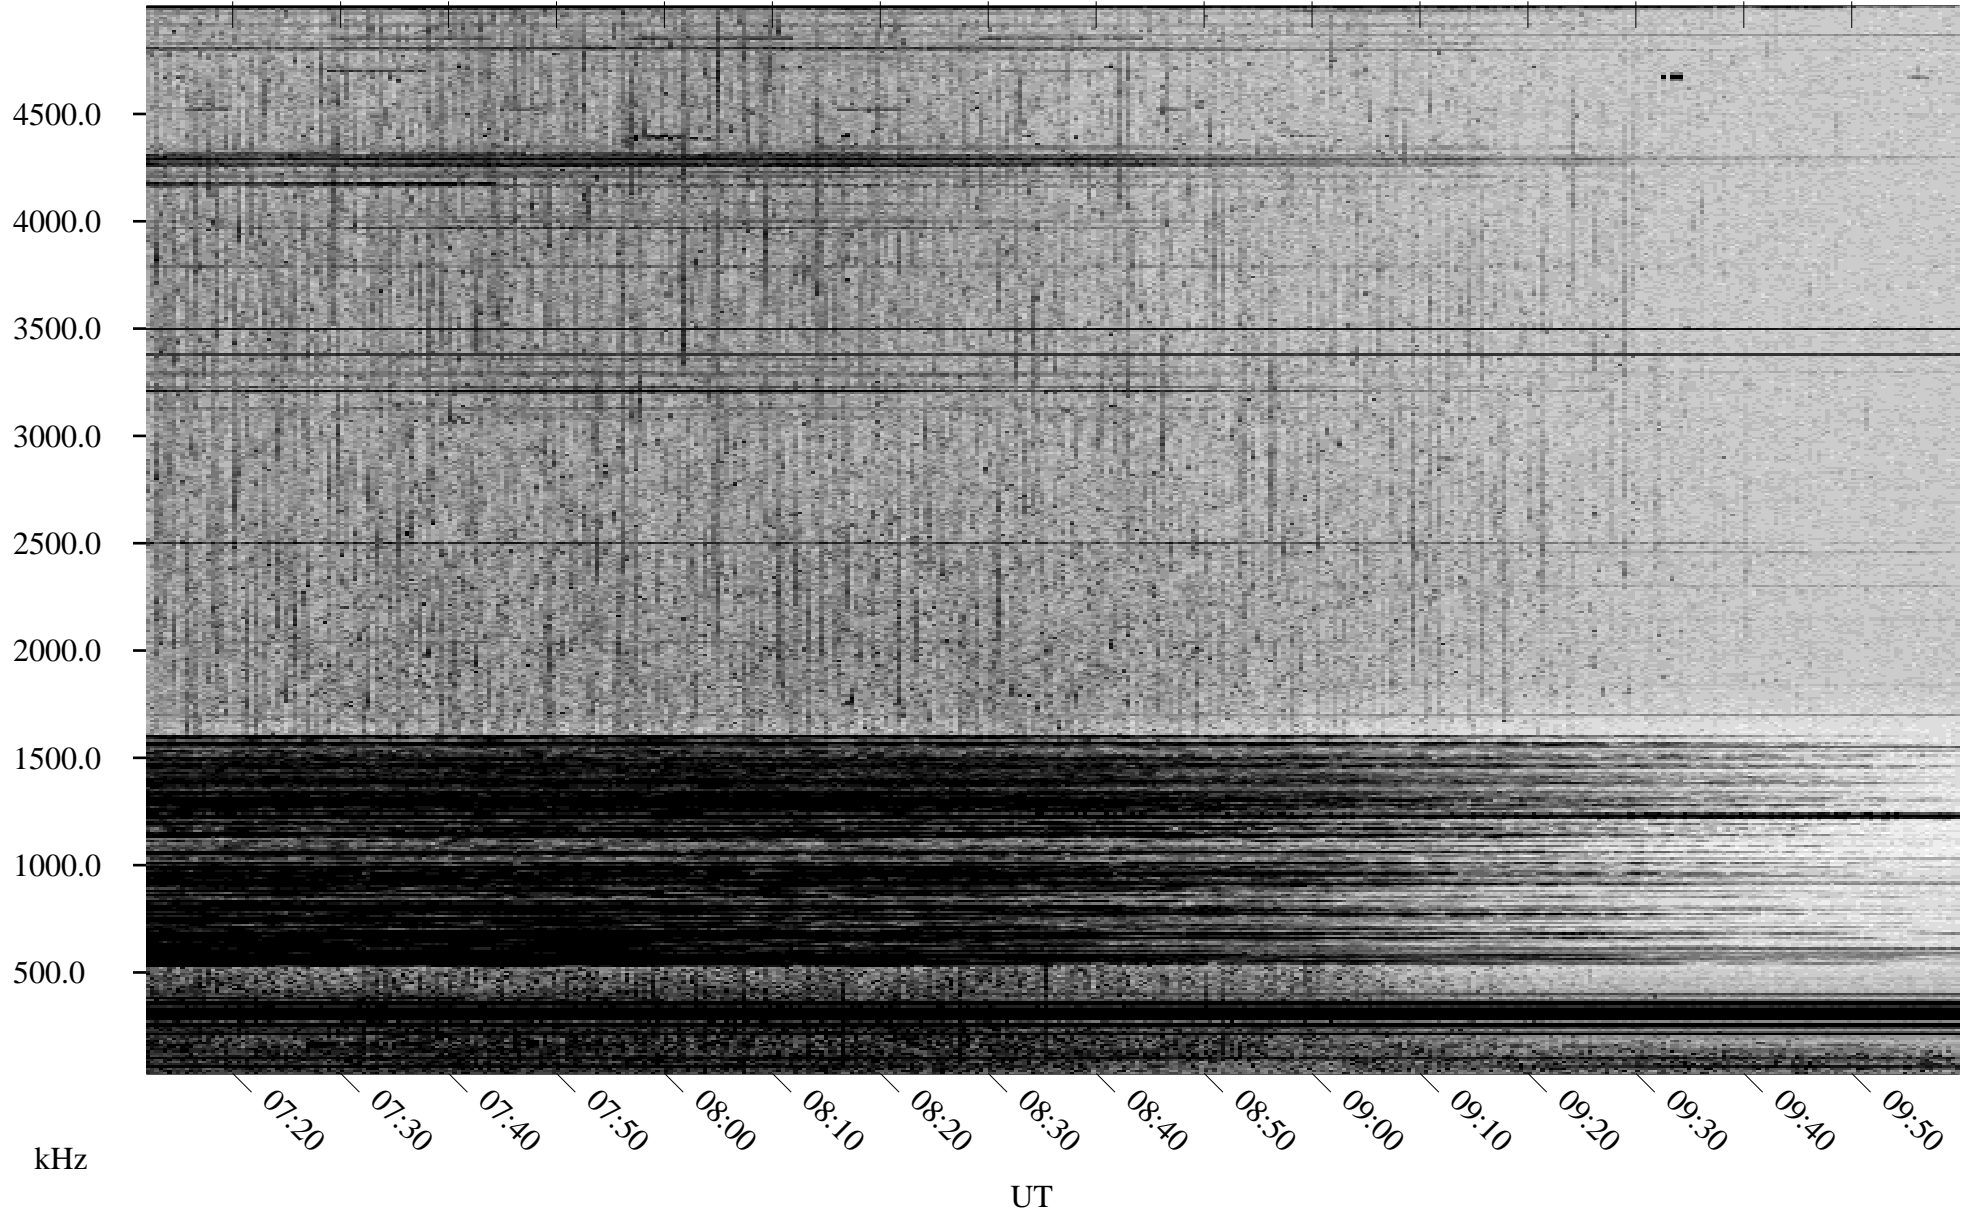

06/17/1998 Churchill, Manitoba

Linear Scale Black = 161 White = 15

ch98168l.r00m max_12

Page 1

06/17/1998 Churchill, Manitoba

Linear Scale Black = 161 White = 15

ch98168l.r00m max_12

Page 2

06/18/1998 Churchill, Manitoba

Linear Scale Black = 161 White = 15

ch98168l.r00m max_12

Page 3

06/18/1998 Churchill, Manitoba

Linear Scale Black = 161 White = 15

ch98168l.r00m max_12

Page 4

06/18/1998 Churchill, Manitoba

Linear Scale Black = 161 White = 15

ch98168l.r00m max_12

Page 5

06/18/1998 Churchill, Manitoba

Linear Scale Black = 161 White = 15

ch98168l.r00m max_12

Page 6

06/18/1998 Churchill, Manitoba

Linear Scale Black = 161 White = 15

ch98168l.r00m max_12

Page 7

06/18/1998 Churchill, Manitoba

Linear Scale Black = 161 White = 15

ch98168l.r00m max_12

Page 8