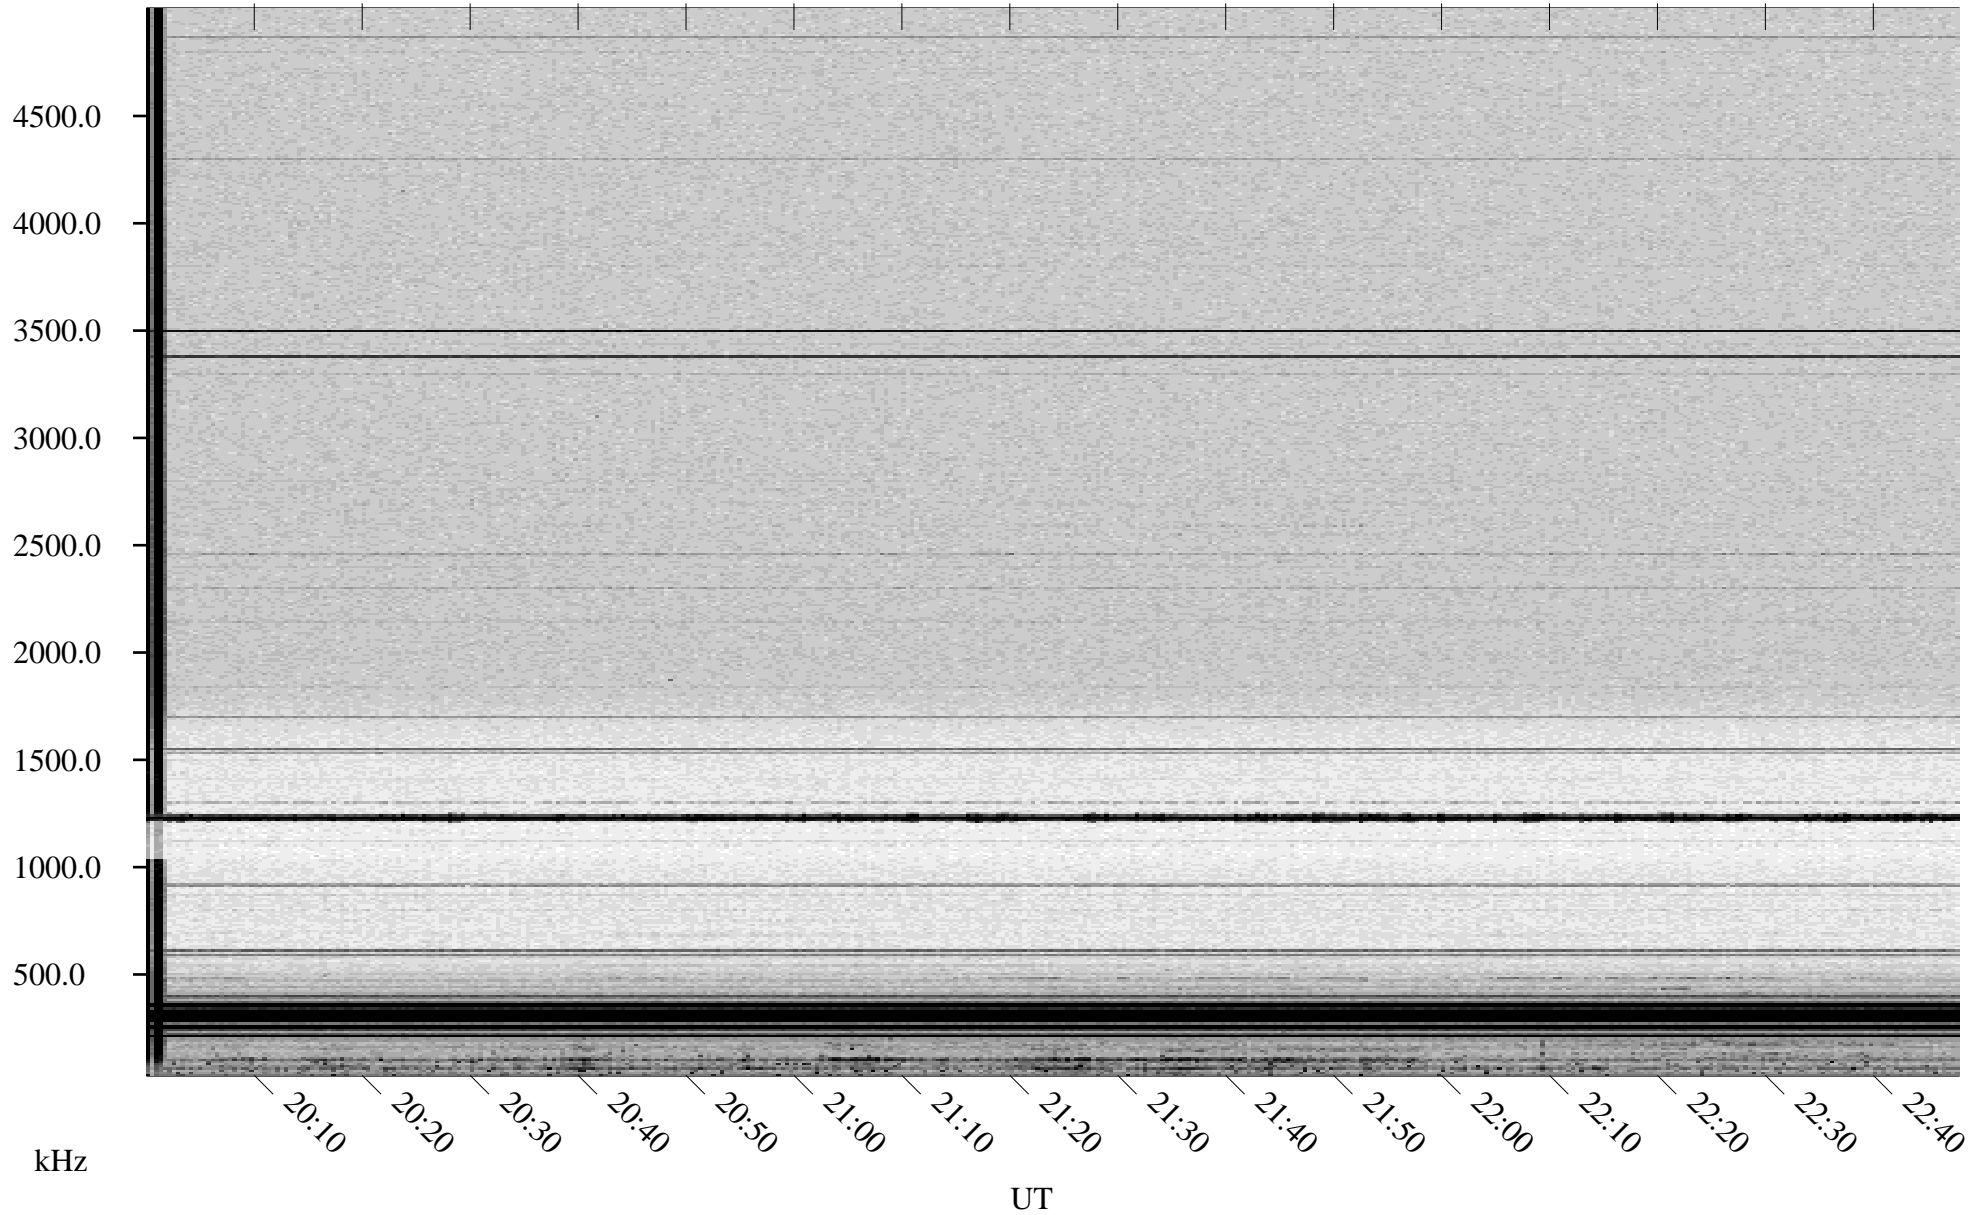

06/17/1998 Churchill, Manitoba

Linear Scale Black = 161 White = 15

ch98168l.r00m max_12

Page 1

06/17/1998 Churchill, Manitoba

Linear Scale Black = 161 White = 15

ch98168l.r00m max_12

Page 2

06/18/1998 Churchill, Manitoba

Linear Scale Black = 161 White = 15

ch98168l.r00m max_12

Page 3

06/18/1998 Churchill, Manitoba

Linear Scale Black = 161 White = 15

ch98168l.r00m max_12

Page 4

06/18/1998 Churchill, Manitoba

Linear Scale Black = 161 White = 15

ch98168l.r00m max_12

Page 5

06/18/1998 Churchill, Manitoba

Linear Scale Black = 161 White = 15

ch98168l.r00m max_12

Page 6

06/18/1998 Churchill, Manitoba

Linear Scale Black = 161 White = 15

ch98168l.r00m max_12

Page 7

06/18/1998 Churchill, Manitoba

Linear Scale Black = 161 White = 15

ch98168l.r00m max_12

Page 8