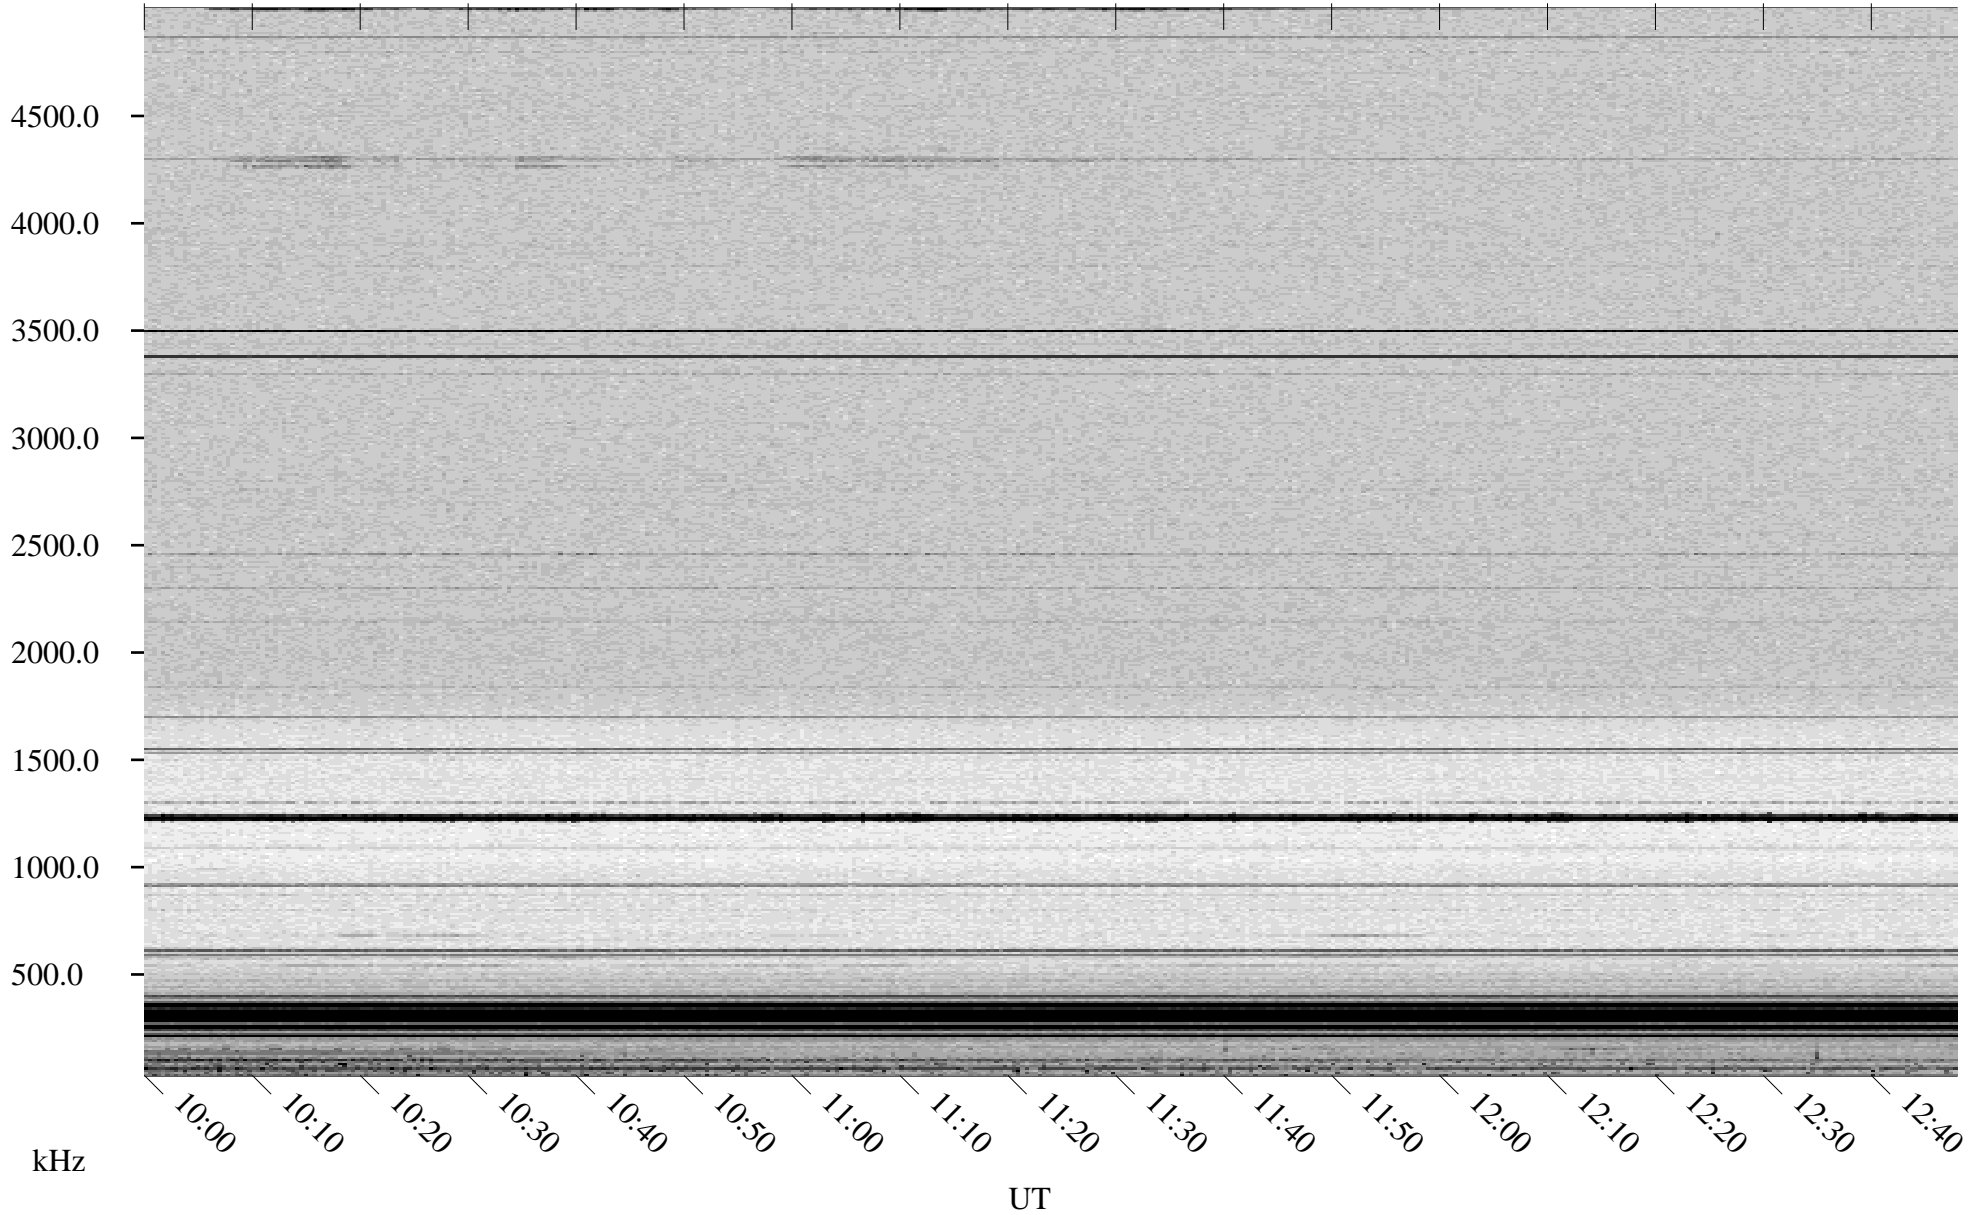

06/18/1998 Churchill, Manitoba

Linear Scale Black = 161 White = 15

ch98169l.r00m max_12

Page 1

06/18/1998 Churchill, Manitoba

Linear Scale Black = 161 White = 15

ch98169l.r00m max_12

Page 2

06/19/1998 Churchill, Manitoba

Linear Scale Black = 161 White = 15

ch98169l.r00m max_12

Page 3

06/19/1998 Churchill, Manitoba

Linear Scale Black = 161 White = 15

ch98169l.r00m max_12

Page 4

06/19/1998 Churchill, Manitoba

Linear Scale Black = 161 White = 15

ch98169l.r00m max_12

Page 5

06/19/1998 Churchill, Manitoba

Linear Scale Black = 161 White = 15

ch98169l.r00m max_12

Page 6

06/19/1998 Churchill, Manitoba

Linear Scale Black = 161 White = 15

ch98169l.r00m max_12

Page 7

06/19/1998 Churchill, Manitoba

Linear Scale Black = 161 White = 15

ch98169l.r00m max_12

Page 8