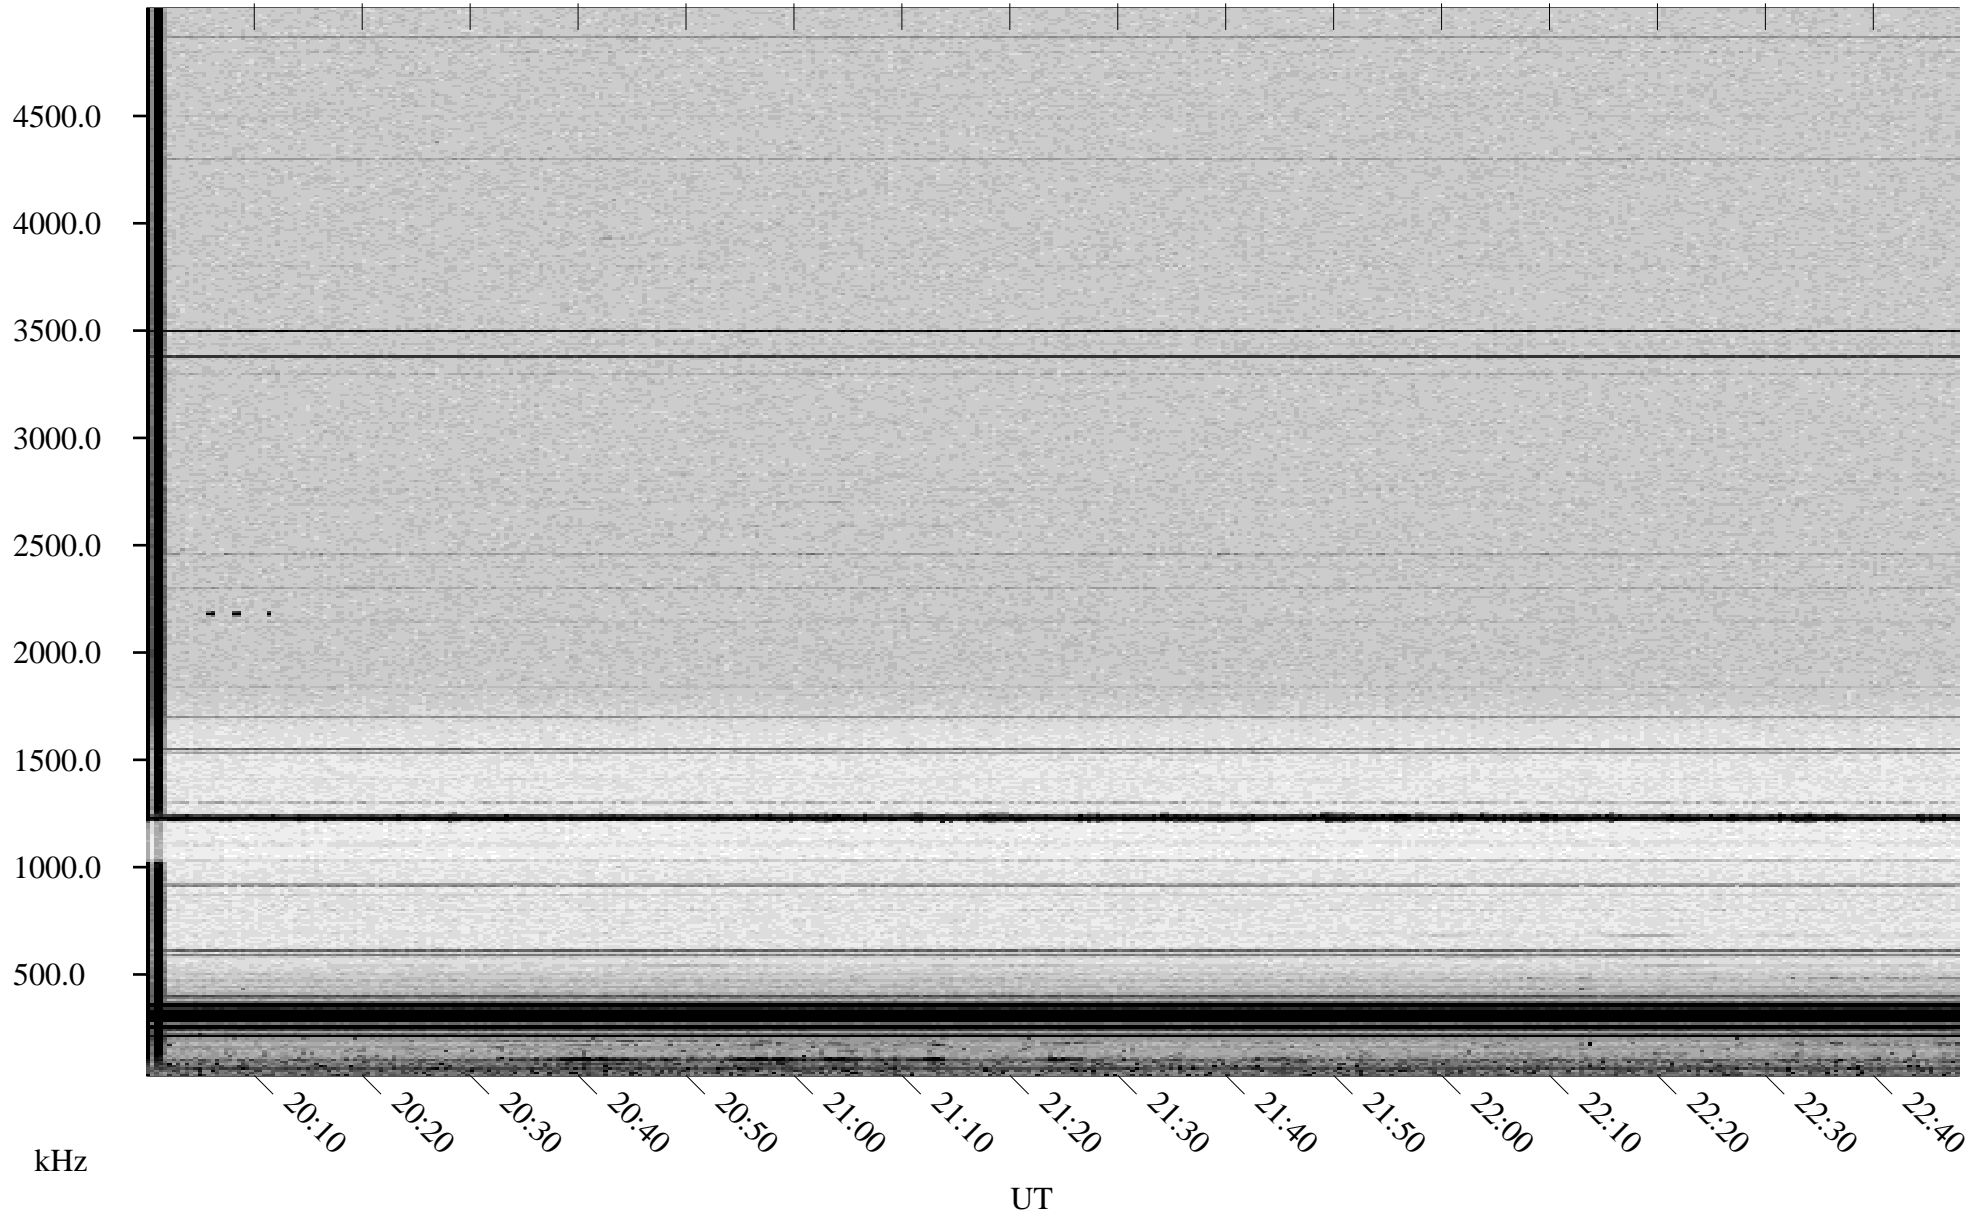

06/18/1998 Churchill, Manitoba

Linear Scale Black = 161 White = 15

ch98169l.r00m max_12

Page 1

06/18/1998 Churchill, Manitoba

Linear Scale Black = 161 White = 15

ch98169l.r00m max_12

Page 2

06/19/1998 Churchill, Manitoba

Linear Scale Black = 161 White = 15

ch98169l.r00m max_12

Page 3

06/19/1998 Churchill, Manitoba

Linear Scale Black = 161 White = 15

ch98169l.r00m max_12

Page 4

06/19/1998 Churchill, Manitoba

Linear Scale Black = 161 White = 15

ch98169l.r00m max_12

Page 5

06/19/1998 Churchill, Manitoba

Linear Scale Black = 161 White = 15

ch98169l.r00m max_12

Page 6

06/19/1998 Churchill, Manitoba

Linear Scale Black = 161 White = 15

ch98169l.r00m max_12

Page 7

06/19/1998 Churchill, Manitoba

Linear Scale Black = 161 White = 15

ch98169l.r00m max_12

Page 8