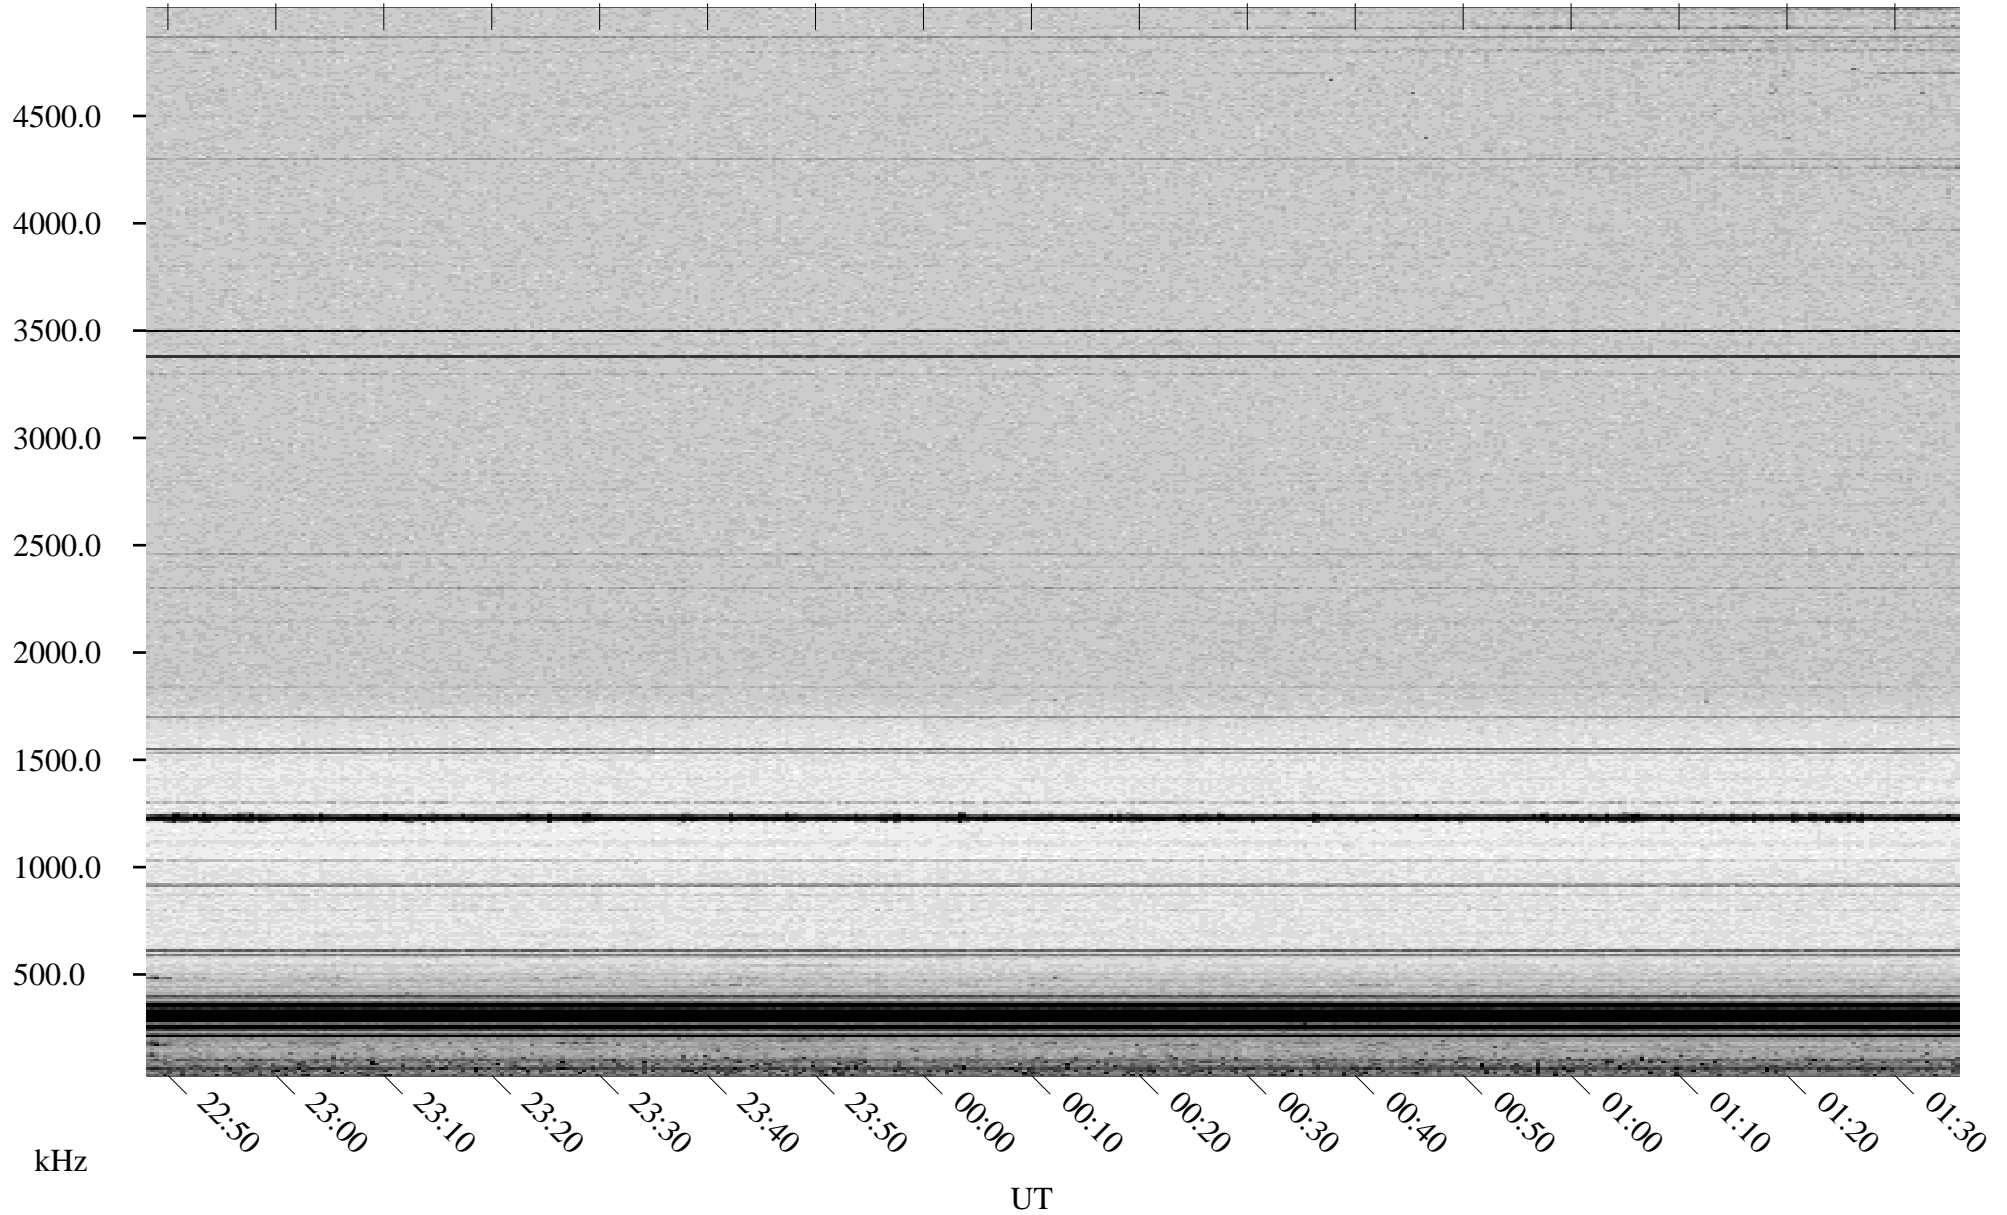

06/18/1998 Churchill, Manitoba

Linear Scale Black = 161 White = 15

ch98169l.r00m max_12

Page 1

06/18/1998 Churchill, Manitoba

Linear Scale Black = 161 White = 15

ch98169l.r00m max_12

Page 2

06/19/1998 Churchill, Manitoba

Linear Scale Black = 161 White = 15

ch98169l.r00m max_12

Page 3

06/19/1998 Churchill, Manitoba

Linear Scale Black = 161 White = 15

ch98169l.r00m max_12

Page 4

06/19/1998 Churchill, Manitoba

Linear Scale Black = 161 White = 15

ch98169l.r00m max_12

Page 5

06/19/1998 Churchill, Manitoba

Linear Scale Black = 161 White = 15

ch98169l.r00m max_12

Page 6

06/19/1998 Churchill, Manitoba

Linear Scale Black = 161 White = 15

ch98169l.r00m max_12

Page 7

06/19/1998 Churchill, Manitoba

Linear Scale Black = 161 White = 15

ch98169l.r00m max_12

Page 8