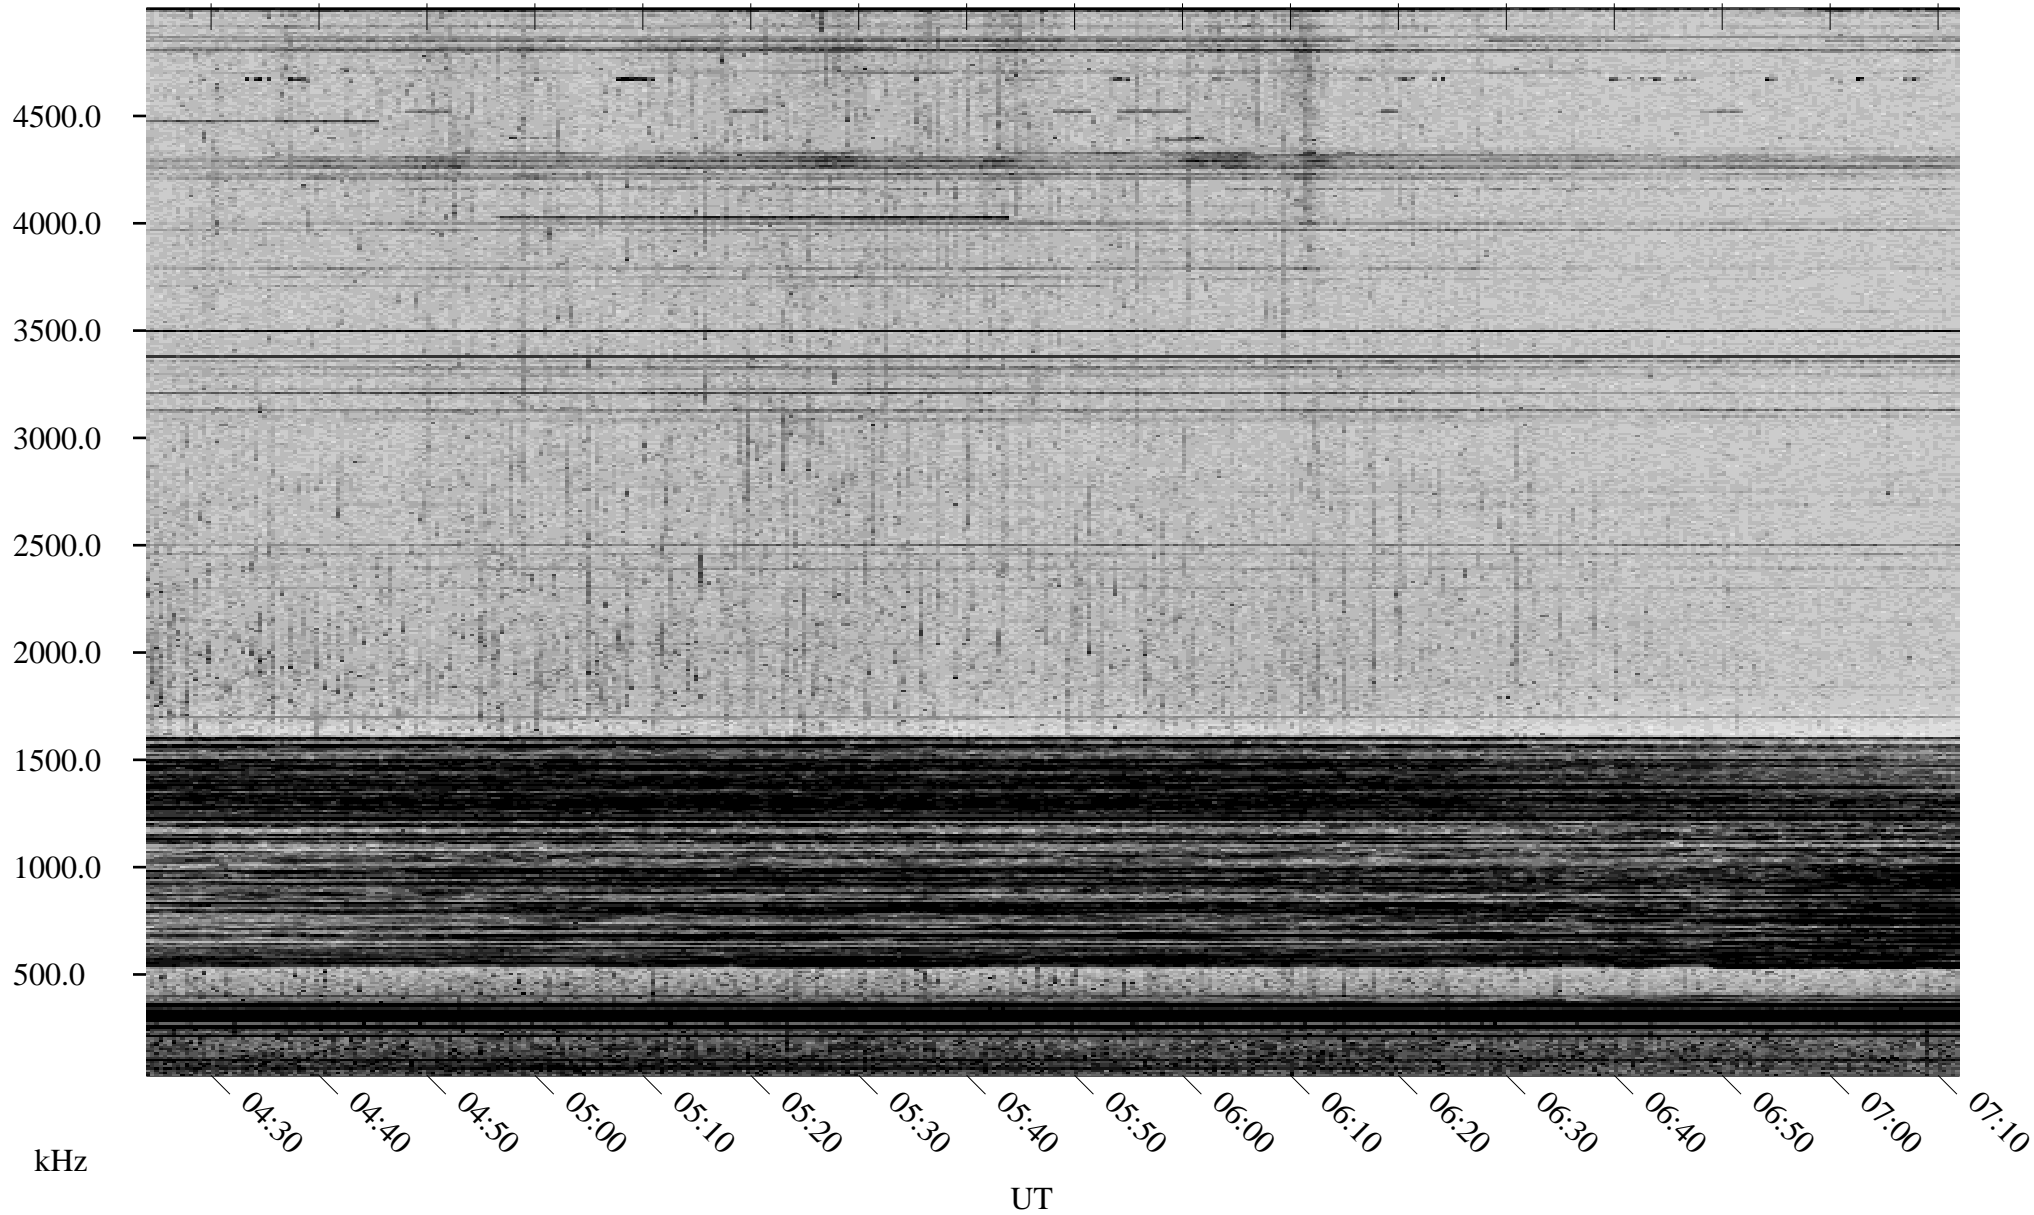

06/18/1998 Churchill, Manitoba

Linear Scale Black = 161 White = 15

ch98169l.r00m max_12

Page 1

06/18/1998 Churchill, Manitoba

Linear Scale Black = 161 White = 15

ch98169l.r00m max_12

Page 2

06/19/1998 Churchill, Manitoba

Linear Scale Black = 161 White = 15

ch98169l.r00m max_12

Page 3

06/19/1998 Churchill, Manitoba

Linear Scale Black = 161 White = 15

ch98169l.r00m max_12

Page 4

06/19/1998 Churchill, Manitoba

Linear Scale Black = 161 White = 15

ch98169l.r00m max_12

Page 5

06/19/1998 Churchill, Manitoba

Linear Scale Black = 161 White = 15

ch98169l.r00m max_12

Page 6

06/19/1998 Churchill, Manitoba

Linear Scale Black = 161 White = 15

ch98169l.r00m max_12

Page 7

06/19/1998 Churchill, Manitoba

Linear Scale Black = 161 White = 15

ch98169l.r00m max_12

Page 8