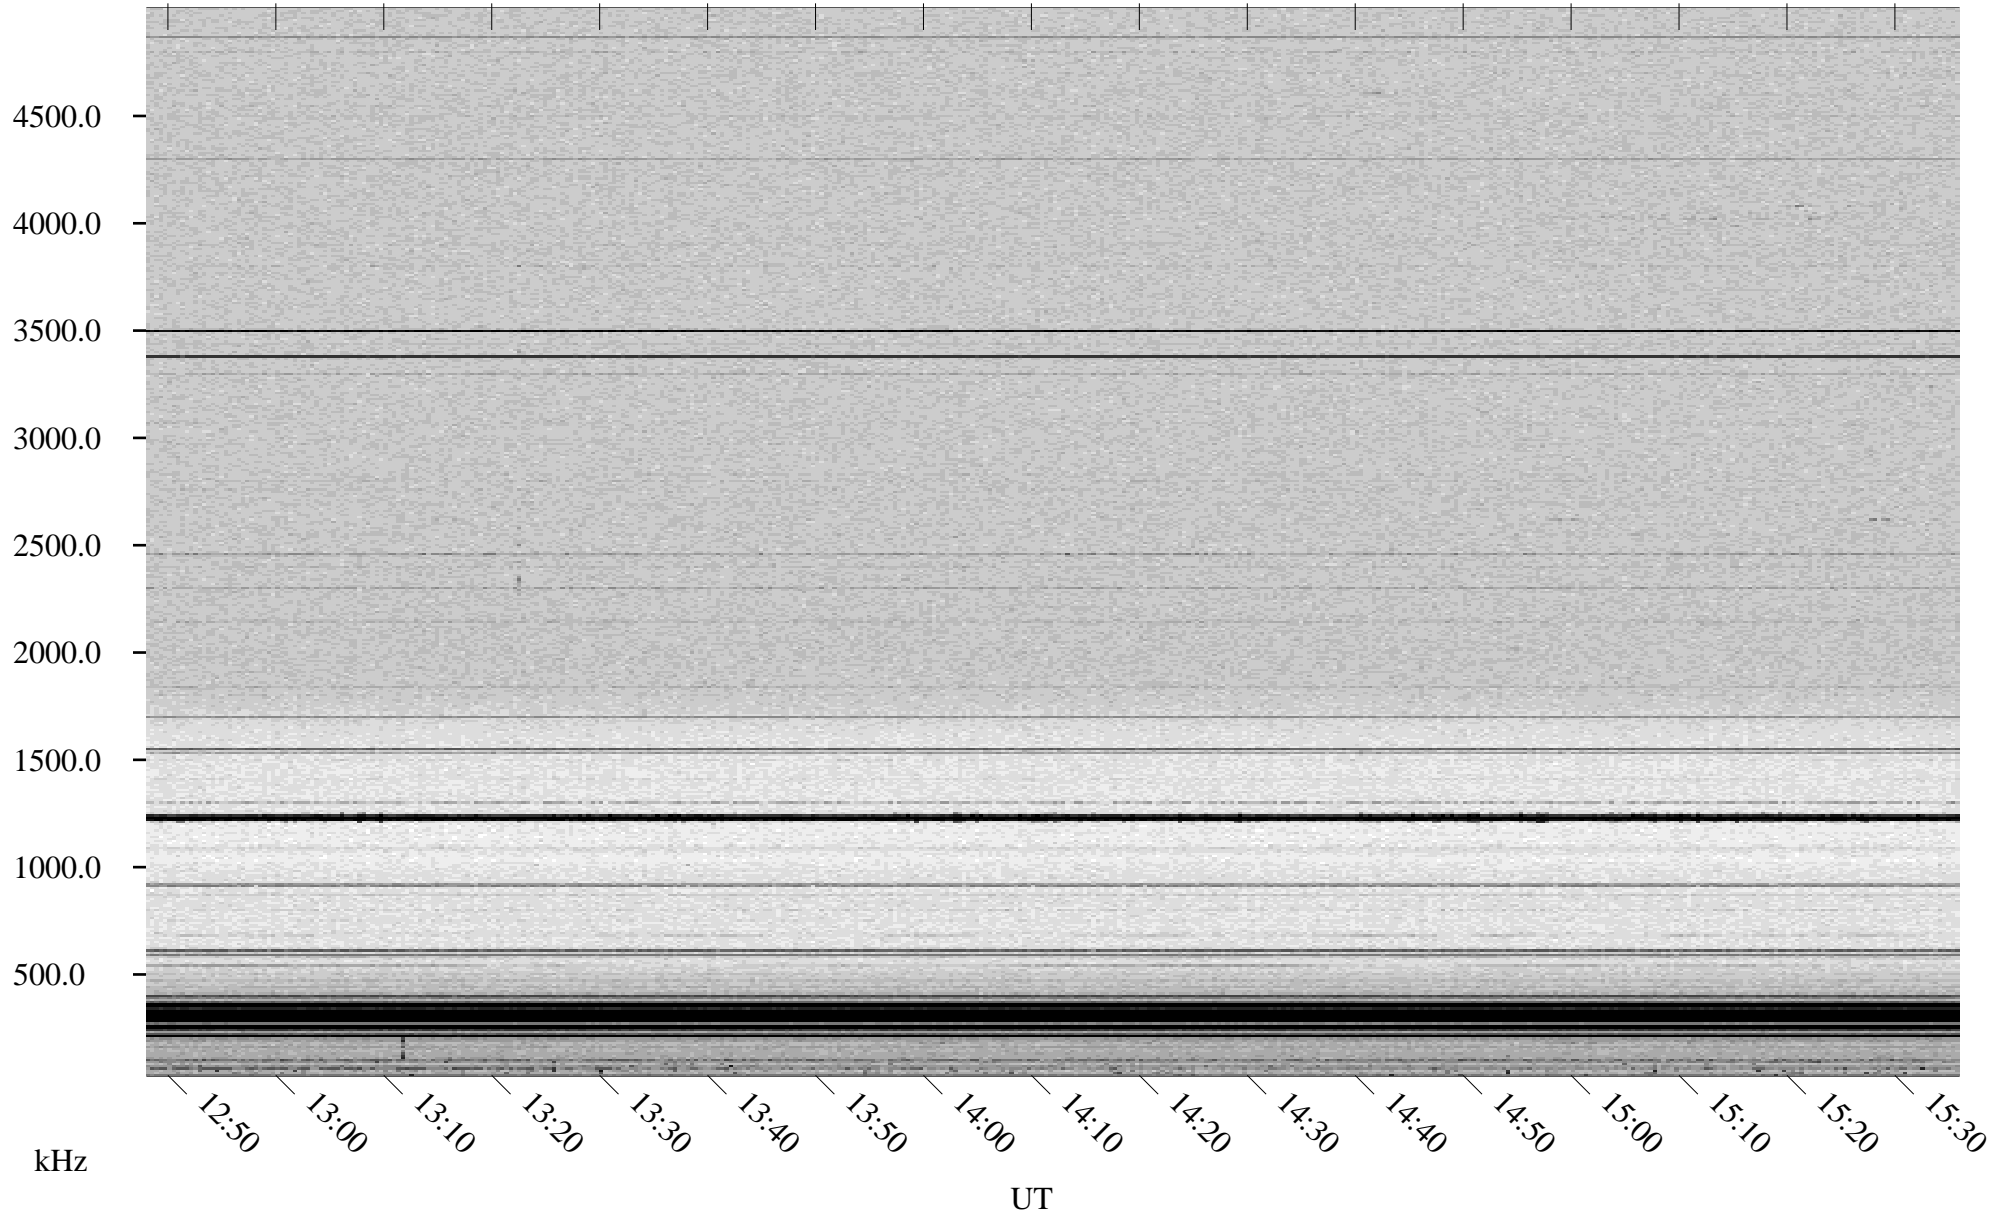

06/18/1998 Churchill, Manitoba

Linear Scale Black = 161 White = 15

ch98169l.r00m max_12

Page 1

06/18/1998 Churchill, Manitoba

Linear Scale Black = 161 White = 15

ch98169l.r00m max_12

Page 2

06/19/1998 Churchill, Manitoba

Linear Scale Black = 161 White = 15

ch98169l.r00m max_12

Page 3

06/19/1998 Churchill, Manitoba

Linear Scale Black = 161 White = 15

ch98169l.r00m max_12

Page 4

06/19/1998 Churchill, Manitoba

Linear Scale Black = 161 White = 15

ch98169l.r00m max_12

Page 5

06/19/1998 Churchill, Manitoba

Linear Scale Black = 161 White = 15

ch98169l.r00m max_12

Page 6

06/19/1998 Churchill, Manitoba

Linear Scale Black = 161 White = 15

ch98169l.r00m max_12

Page 7

06/19/1998 Churchill, Manitoba

Linear Scale Black = 161 White = 15

ch98169l.r00m max_12

Page 8