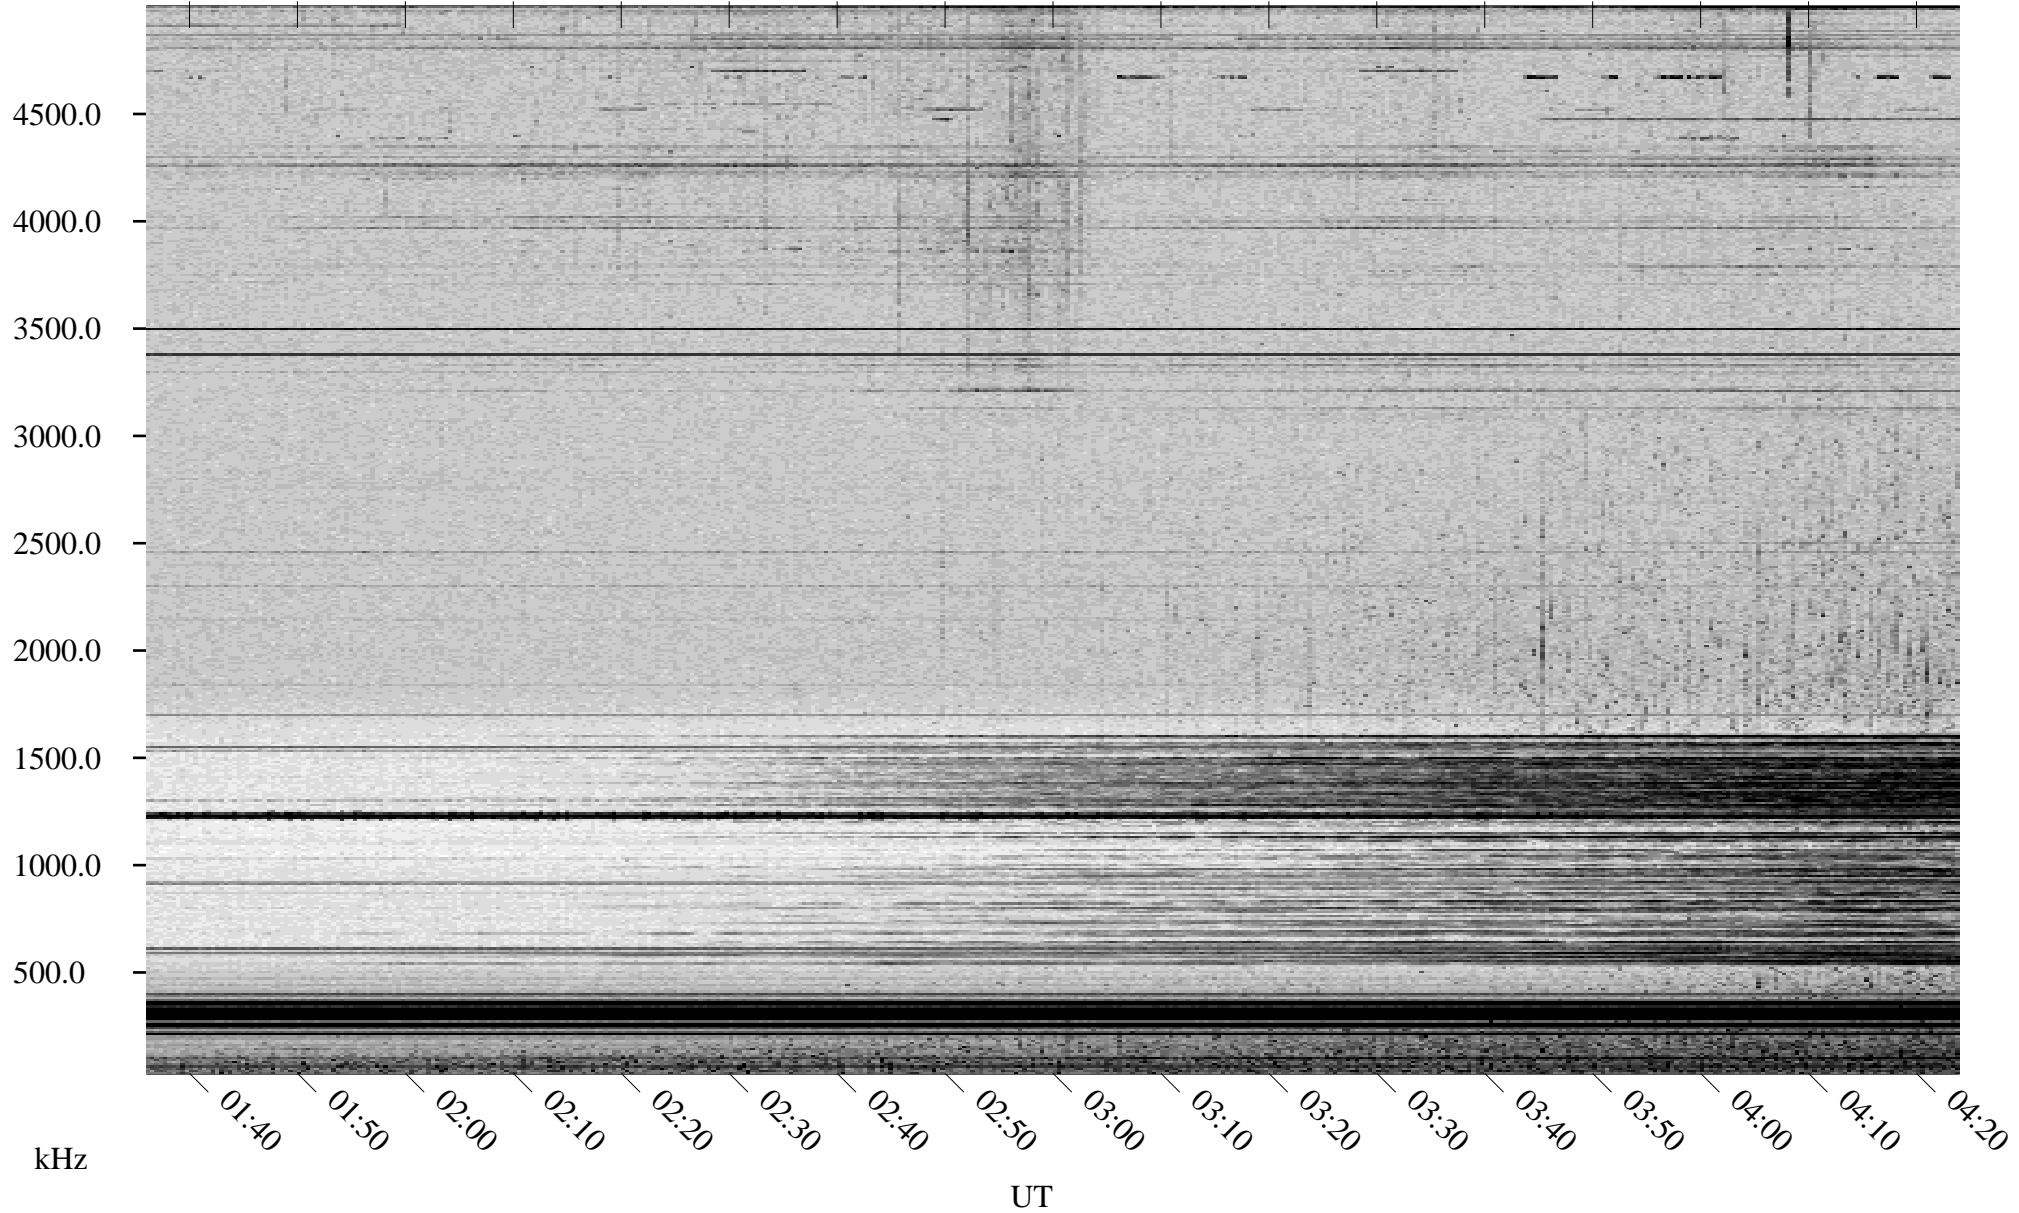

06/18/1998 Churchill, Manitoba

Linear Scale Black = 161 White = 15

ch98169l.r00m max_12

Page 1

06/18/1998 Churchill, Manitoba

Linear Scale Black = 161 White = 15

ch98169l.r00m max_12

Page 2

06/19/1998 Churchill, Manitoba

Linear Scale Black = 161 White = 15

ch98169l.r00m max_12

Page 3

06/19/1998 Churchill, Manitoba

Linear Scale Black = 161 White = 15

ch98169l.r00m max_12

Page 4

06/19/1998 Churchill, Manitoba

Linear Scale Black = 161 White = 15

ch98169l.r00m max_12

Page 5

06/19/1998 Churchill, Manitoba

Linear Scale Black = 161 White = 15

ch98169l.r00m max_12

Page 6

06/19/1998 Churchill, Manitoba

Linear Scale Black = 161 White = 15

ch98169l.r00m max_12

Page 7

06/19/1998 Churchill, Manitoba

Linear Scale Black = 161 White = 15

ch98169l.r00m max_12

Page 8