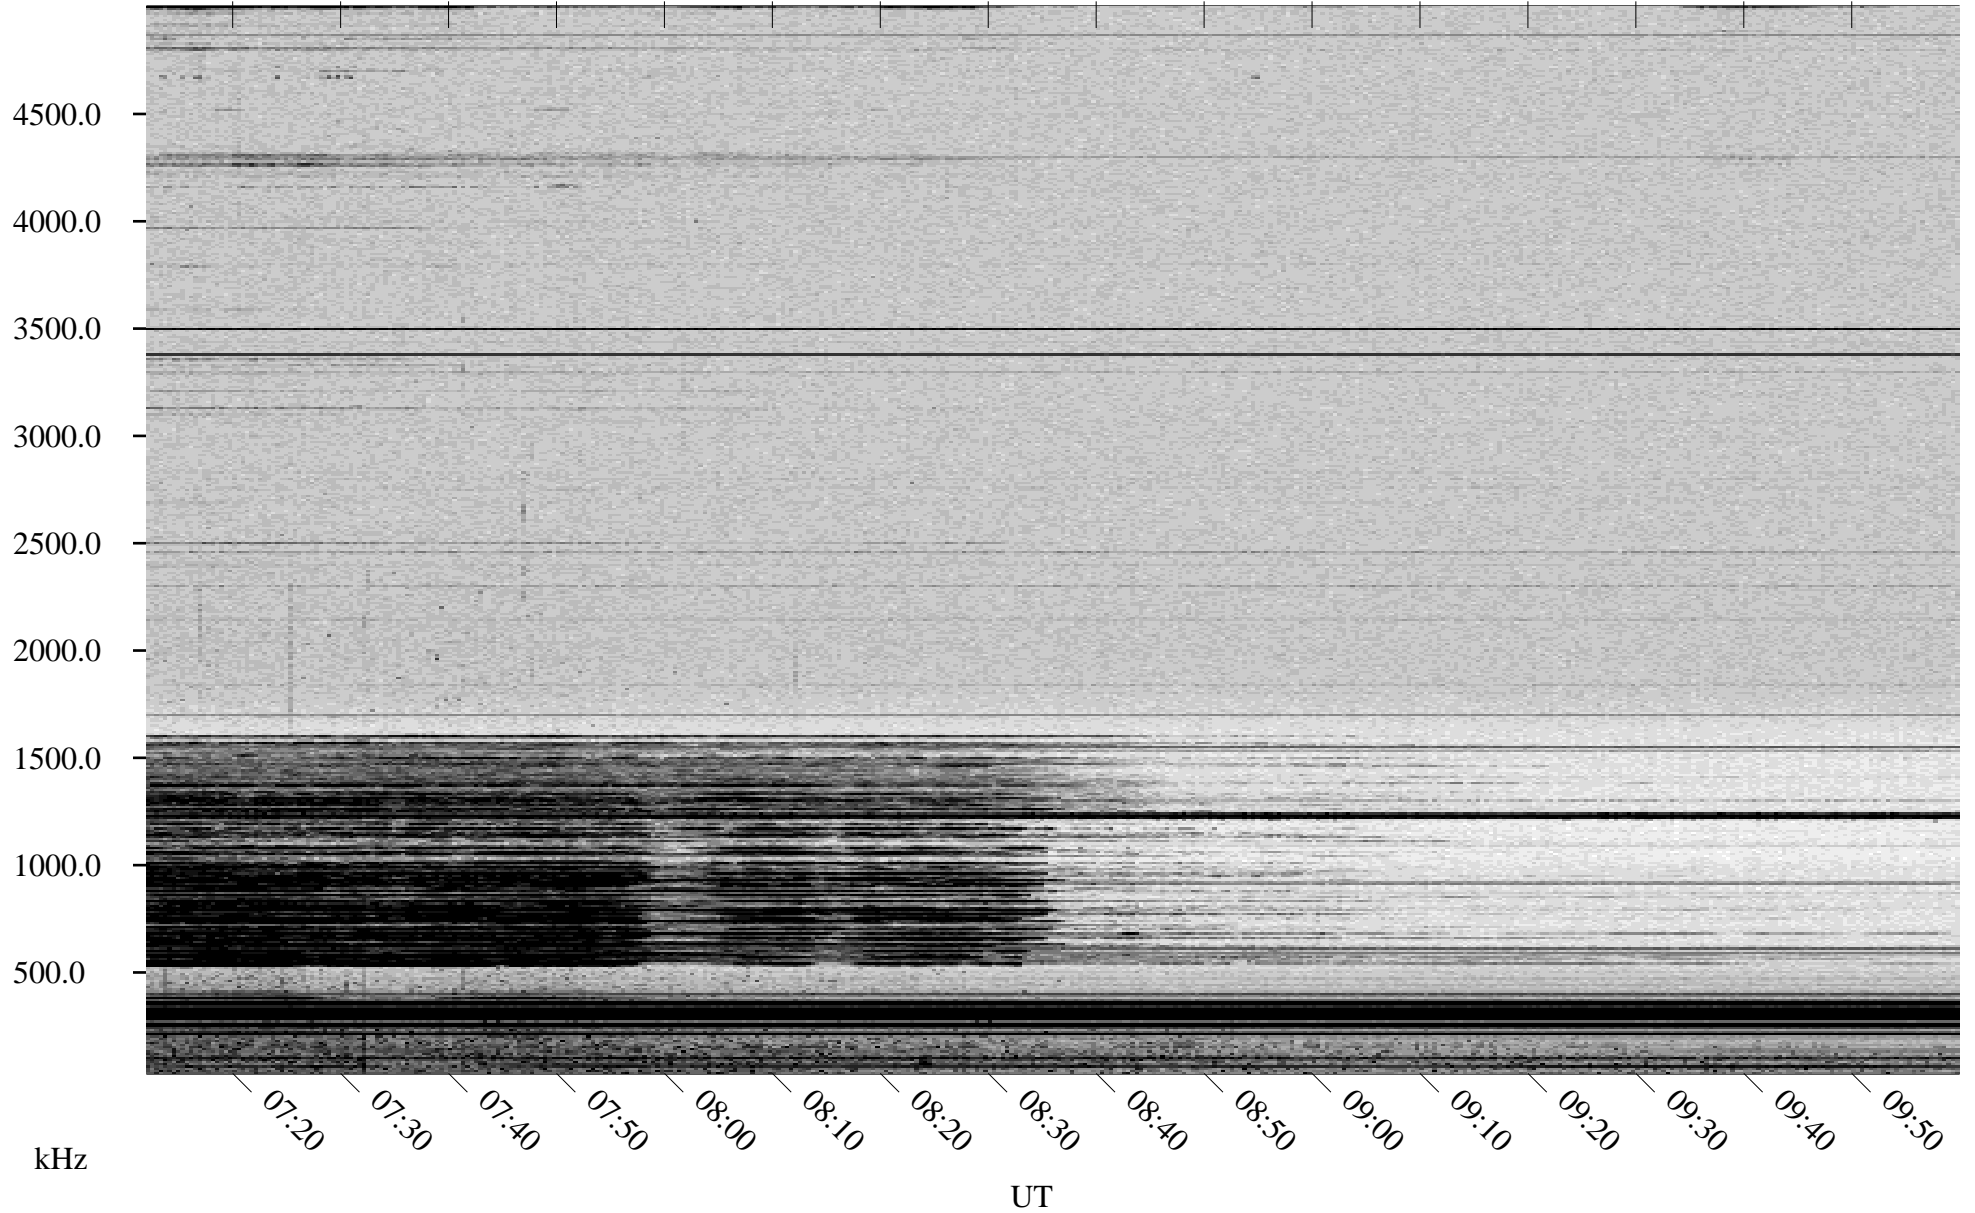

06/18/1998 Churchill, Manitoba

Linear Scale Black = 161 White = 15

ch98169l.r00m max_12

Page 1

06/18/1998 Churchill, Manitoba

Linear Scale Black = 161 White = 15

ch98169l.r00m max_12

Page 2

06/19/1998 Churchill, Manitoba

Linear Scale Black = 161 White = 15

ch98169l.r00m max_12

Page 3

06/19/1998 Churchill, Manitoba

Linear Scale Black = 161 White = 15

ch98169l.r00m max_12

Page 4

06/19/1998 Churchill, Manitoba

Linear Scale Black = 161 White = 15

ch98169l.r00m max_12

Page 5

06/19/1998 Churchill, Manitoba

Linear Scale Black = 161 White = 15

ch98169l.r00m max_12

Page 6

06/19/1998 Churchill, Manitoba

Linear Scale Black = 161 White = 15

ch98169l.r00m max_12

Page 7

06/19/1998 Churchill, Manitoba

Linear Scale Black = 161 White = 15

ch98169l.r00m max_12

Page 8