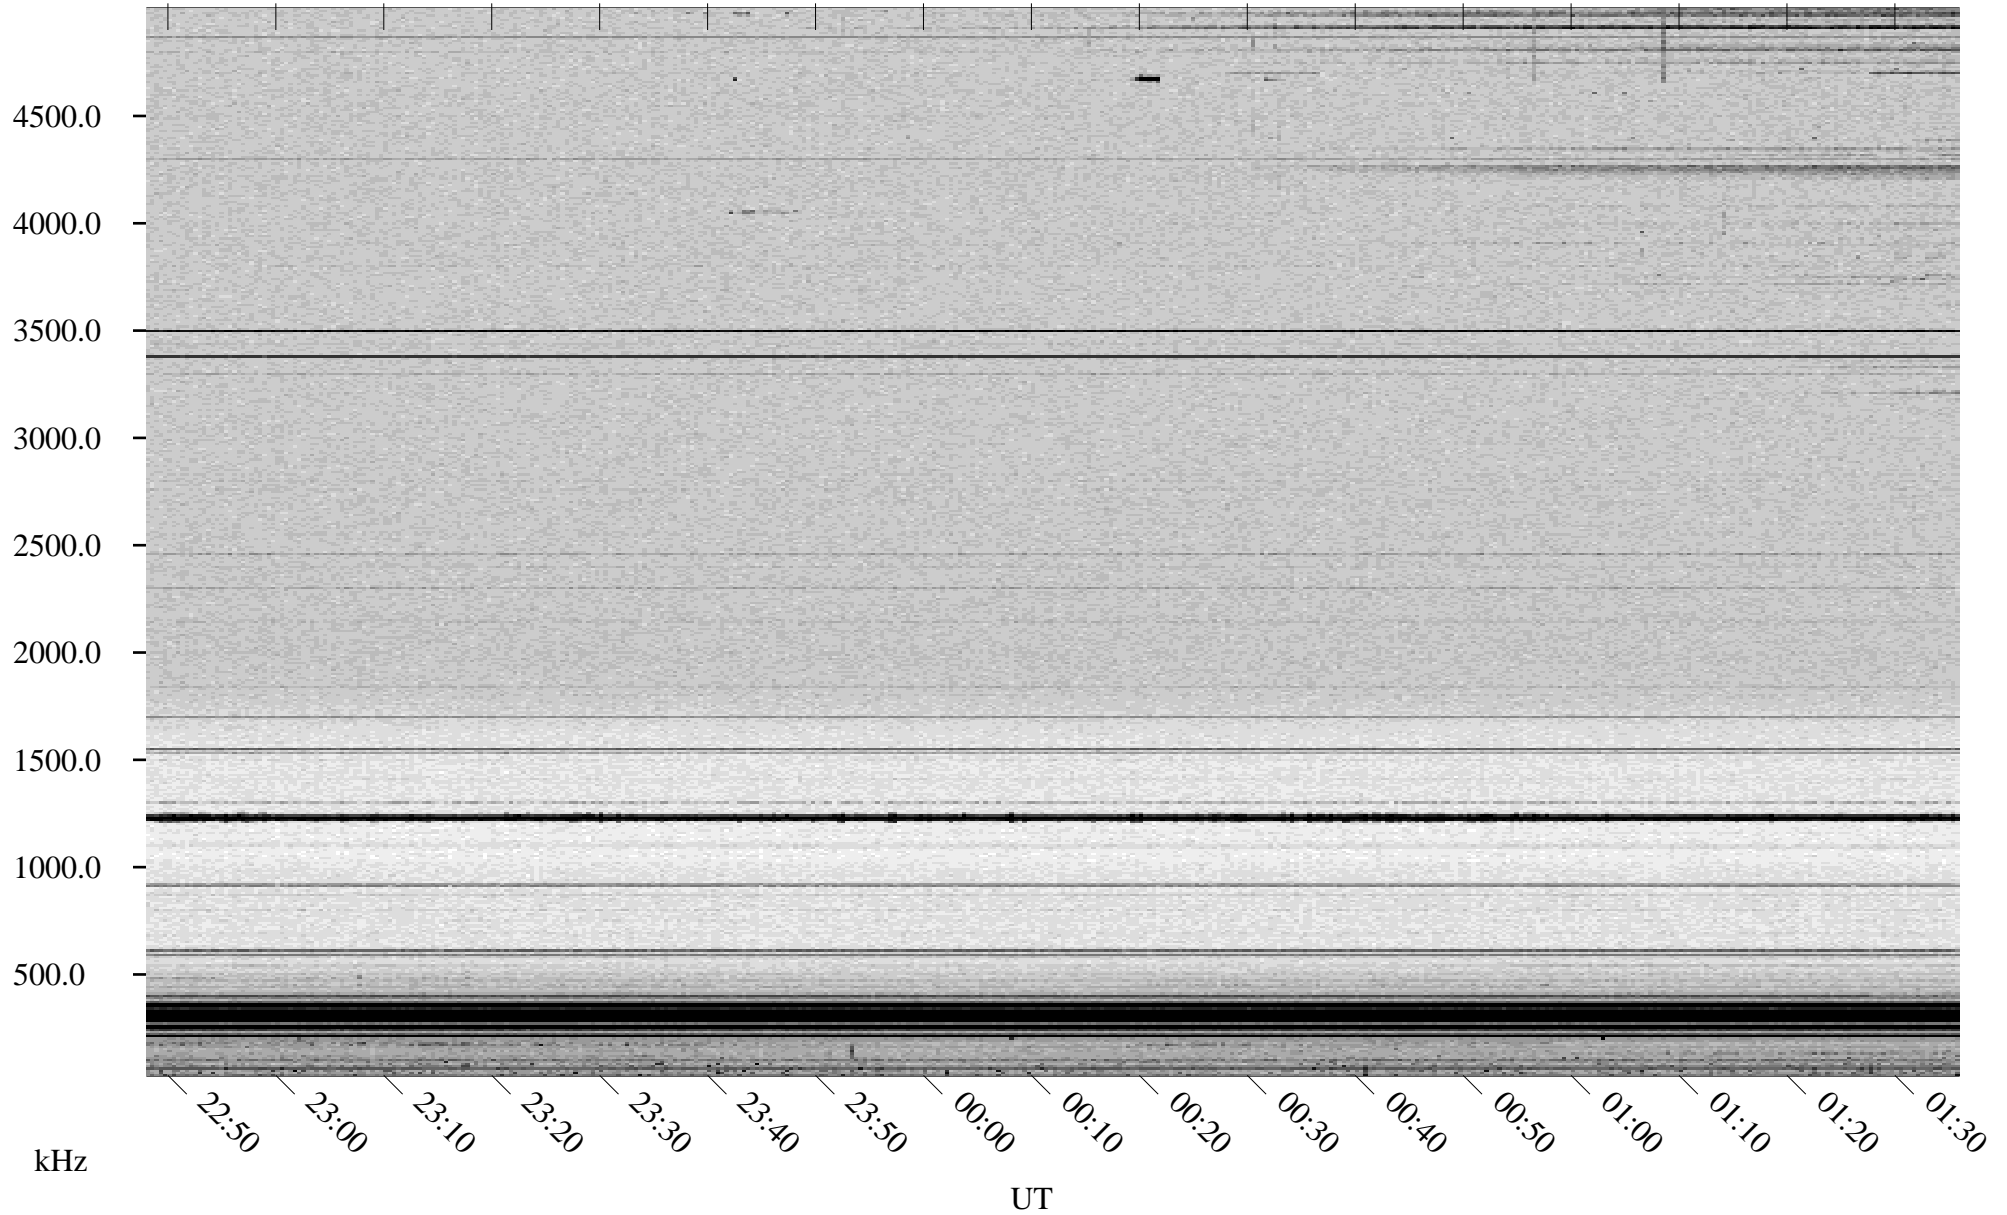

06/19/1998 Churchill, Manitoba

Linear Scale Black = 161 White = 15

ch98170l.r00m max_12

Page 1

06/19/1998 Churchill, Manitoba

Linear Scale Black = 161 White = 15

ch98170l.r00m max_12

Page 2

06/20/1998 Churchill, Manitoba

Linear Scale Black = 161 White = 15

ch98170l.r00m max_12

Page 3

06/20/1998 Churchill, Manitoba

Linear Scale Black = 161 White = 15

ch98170l.r00m max_12

Page 4

06/20/1998 Churchill, Manitoba

Linear Scale Black = 161 White = 15

ch98170l.r00m max_12

Page 5

06/20/1998 Churchill, Manitoba

Linear Scale Black = 161 White = 15

ch98170l.r00m max_12

Page 6

06/20/1998 Churchill, Manitoba

Linear Scale Black = 161 White = 15

ch98170l.r00m max_12

Page 7

06/20/1998 Churchill, Manitoba

Linear Scale Black = 161 White = 15

ch98170l.r00m max_12

Page 8