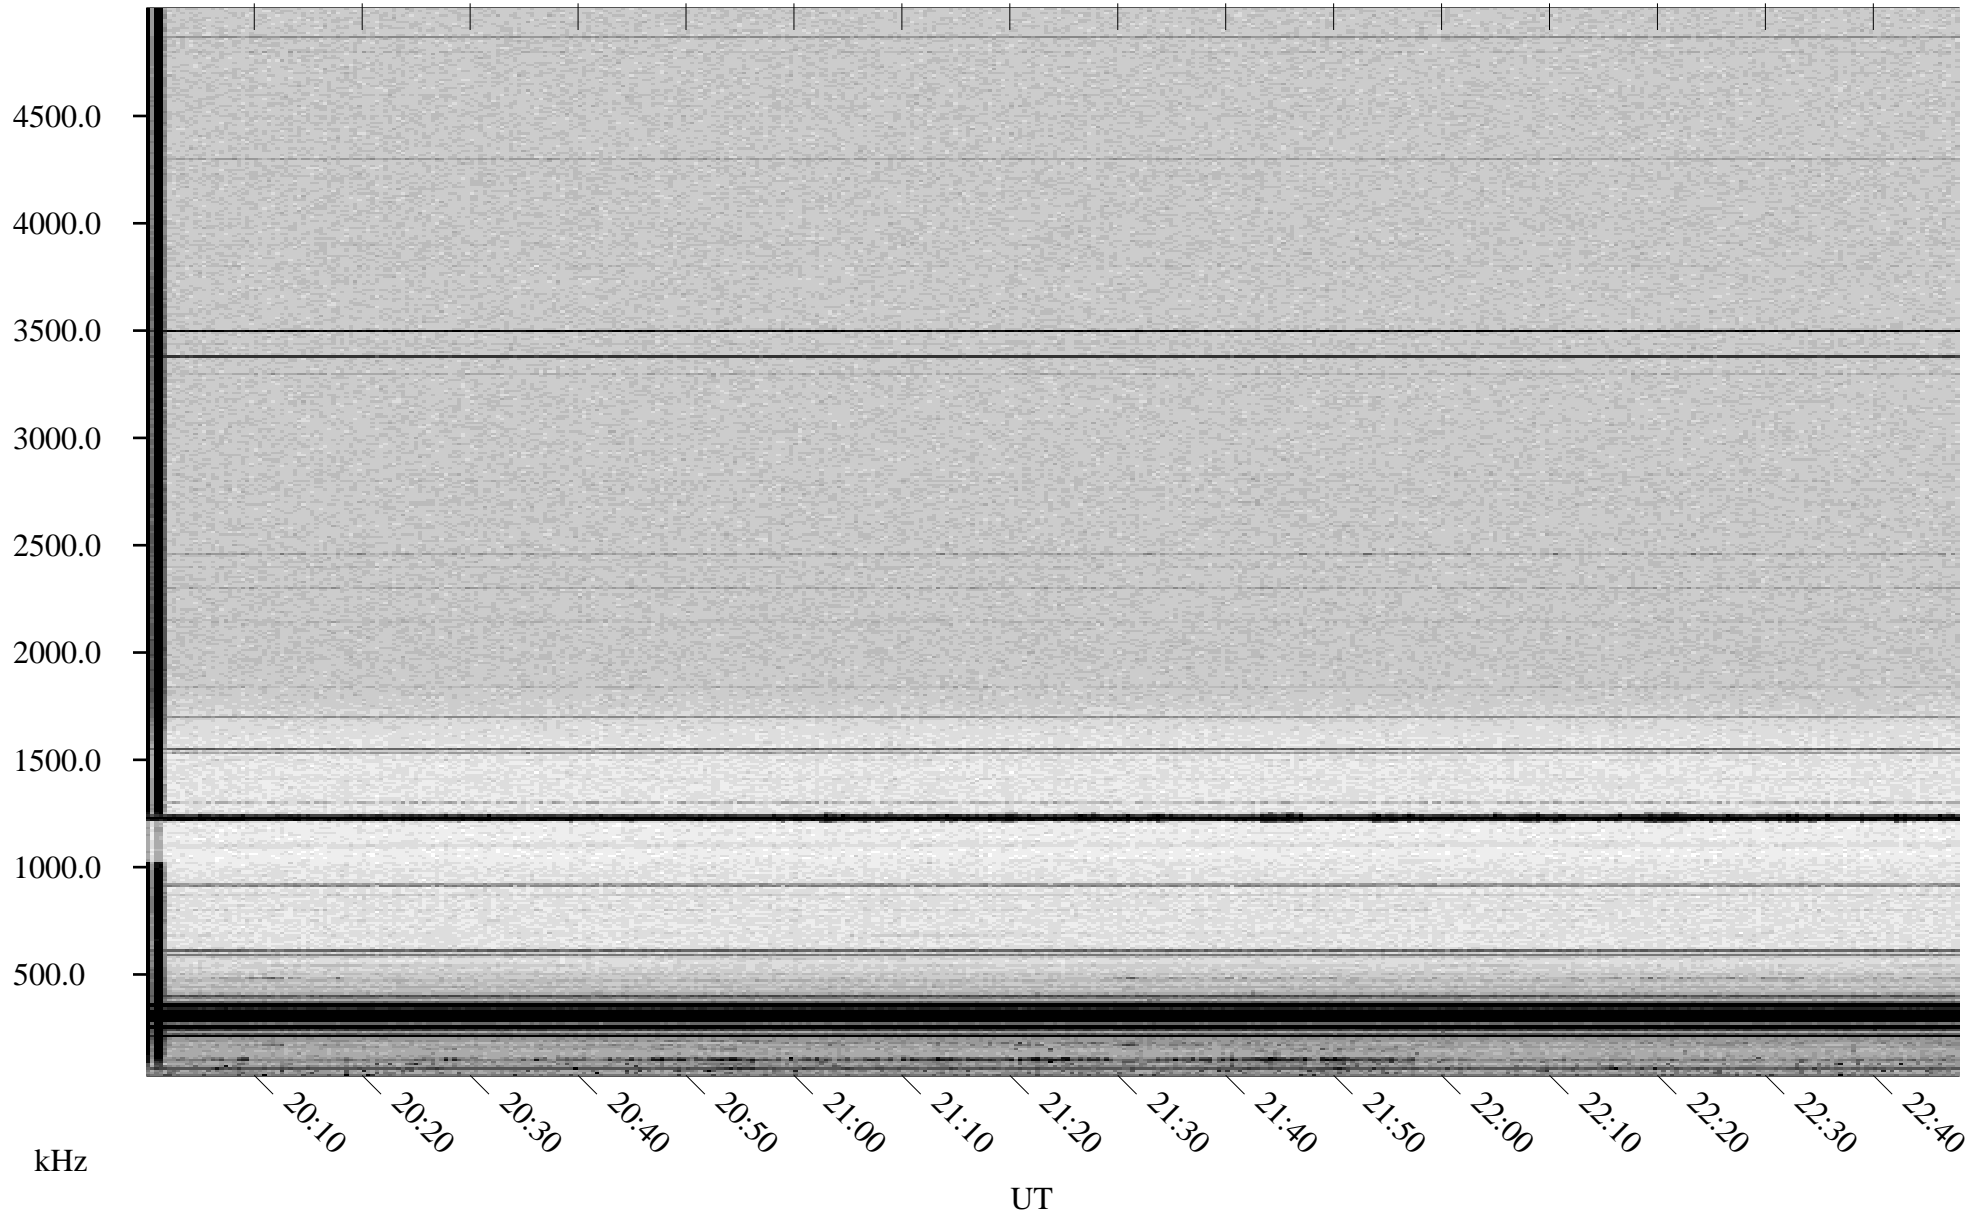

06/19/1998 Churchill, Manitoba

Linear Scale Black = 161 White = 15

ch98170l.r00m max_12

Page 1

06/19/1998 Churchill, Manitoba

Linear Scale Black = 161 White = 15

ch98170l.r00m max_12

Page 2

06/20/1998 Churchill, Manitoba

Linear Scale Black = 161 White = 15

ch98170l.r00m max_12

Page 3

06/20/1998 Churchill, Manitoba

Linear Scale Black = 161 White = 15

ch98170l.r00m max_12

Page 4

06/20/1998 Churchill, Manitoba

Linear Scale Black = 161 White = 15

ch98170l.r00m max_12

Page 5

06/20/1998 Churchill, Manitoba

Linear Scale Black = 161 White = 15

ch98170l.r00m max_12

Page 6

06/20/1998 Churchill, Manitoba

Linear Scale Black = 161 White = 15

ch98170l.r00m max_12

Page 7

06/20/1998 Churchill, Manitoba

Linear Scale Black = 161 White = 15

ch98170l.r00m max_12

Page 8