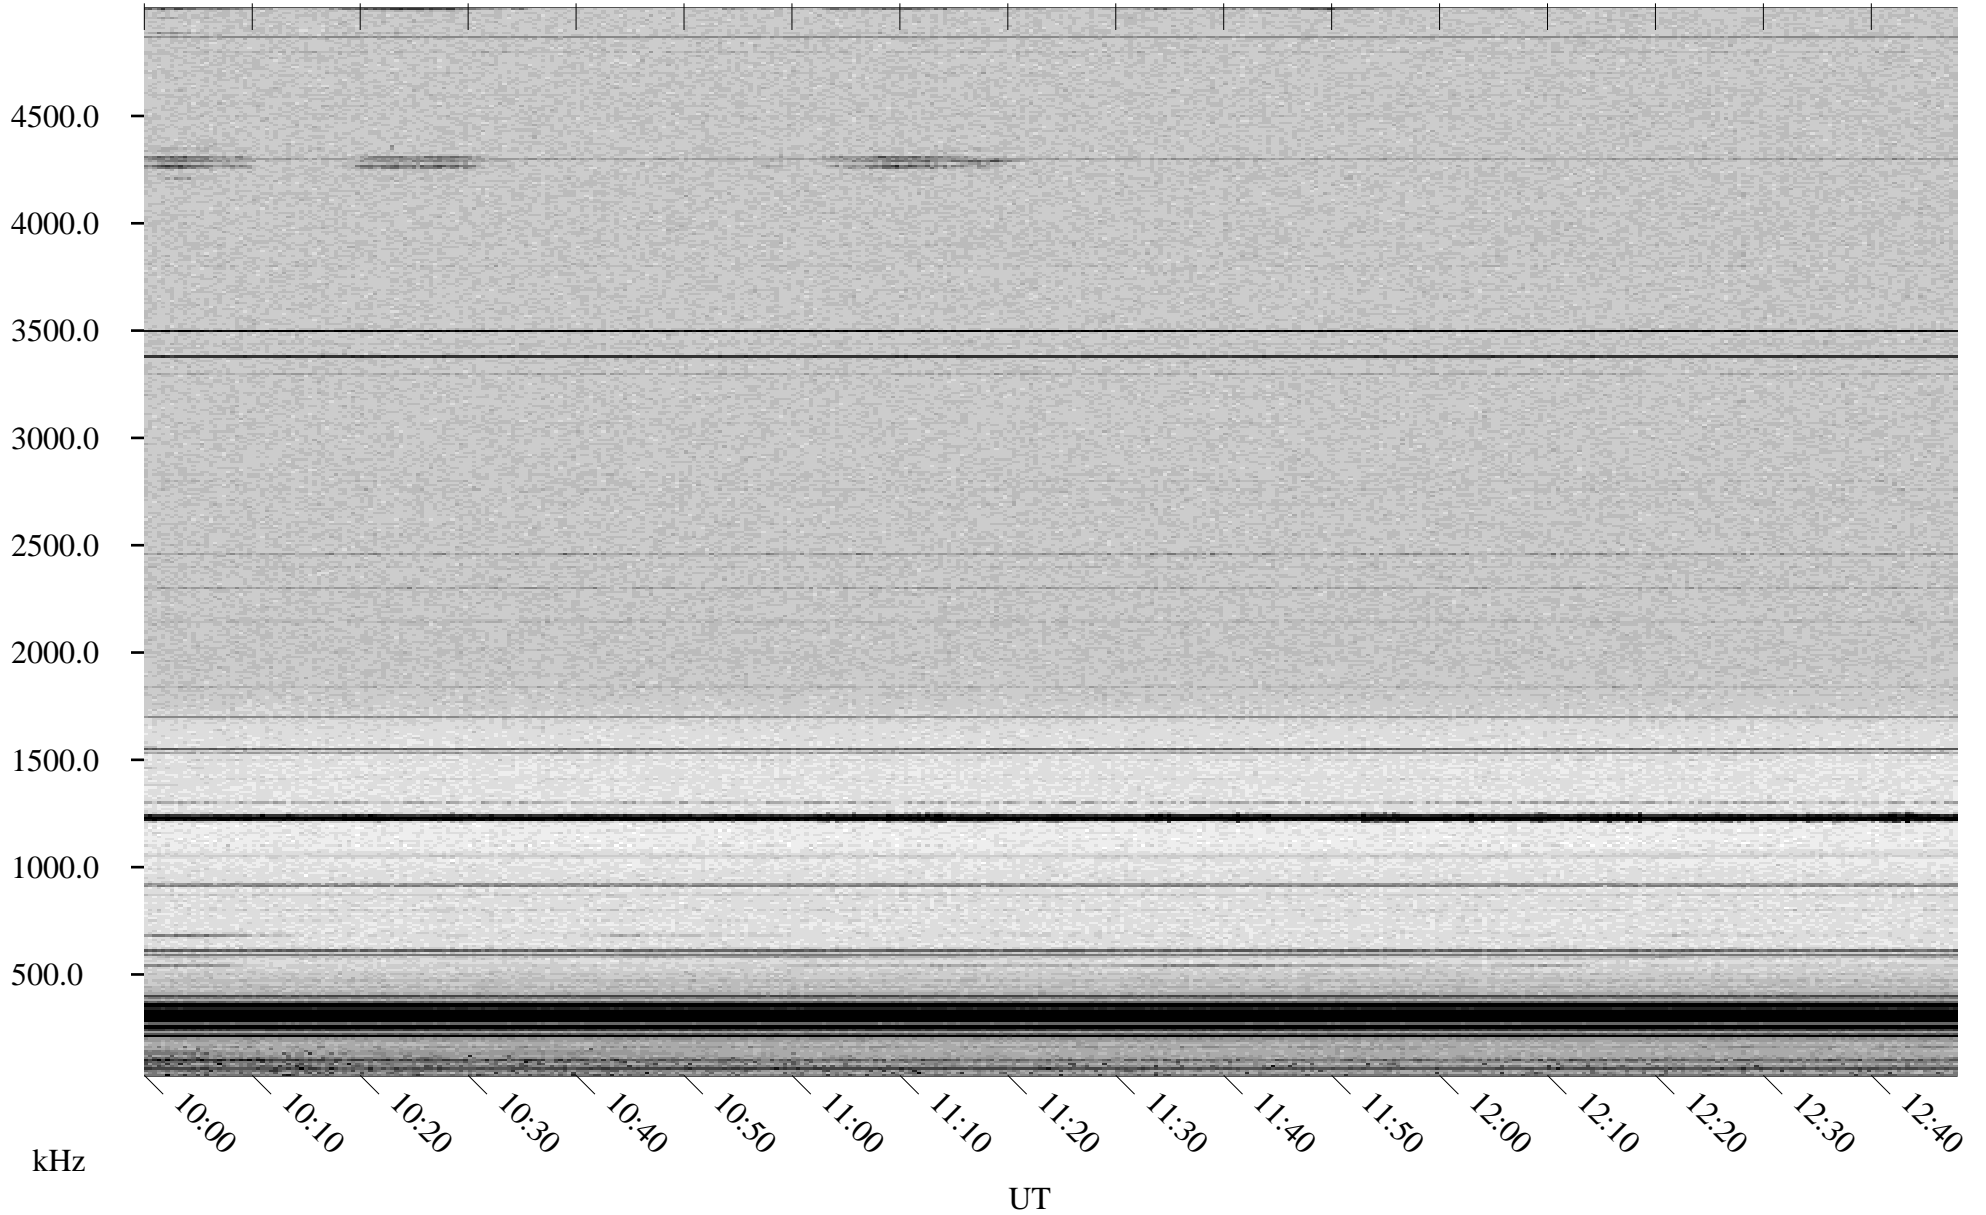

06/19/1998 Churchill, Manitoba

Linear Scale Black = 161 White = 15

ch98170l.r00m max_12

Page 1

06/19/1998 Churchill, Manitoba

Linear Scale Black = 161 White = 15

ch98170l.r00m max_12

Page 2

06/20/1998 Churchill, Manitoba

Linear Scale Black = 161 White = 15

ch98170l.r00m max_12

Page 3

06/20/1998 Churchill, Manitoba

Linear Scale Black = 161 White = 15

ch98170l.r00m max_12

Page 4

06/20/1998 Churchill, Manitoba

Linear Scale Black = 161 White = 15

ch98170l.r00m max_12

Page 5

06/20/1998 Churchill, Manitoba

Linear Scale Black = 161 White = 15

ch98170l.r00m max_12

Page 6

06/20/1998 Churchill, Manitoba

Linear Scale Black = 161 White = 15

ch98170l.r00m max_12

Page 7

06/20/1998 Churchill, Manitoba

Linear Scale Black = 161 White = 15

ch98170l.r00m max_12

Page 8