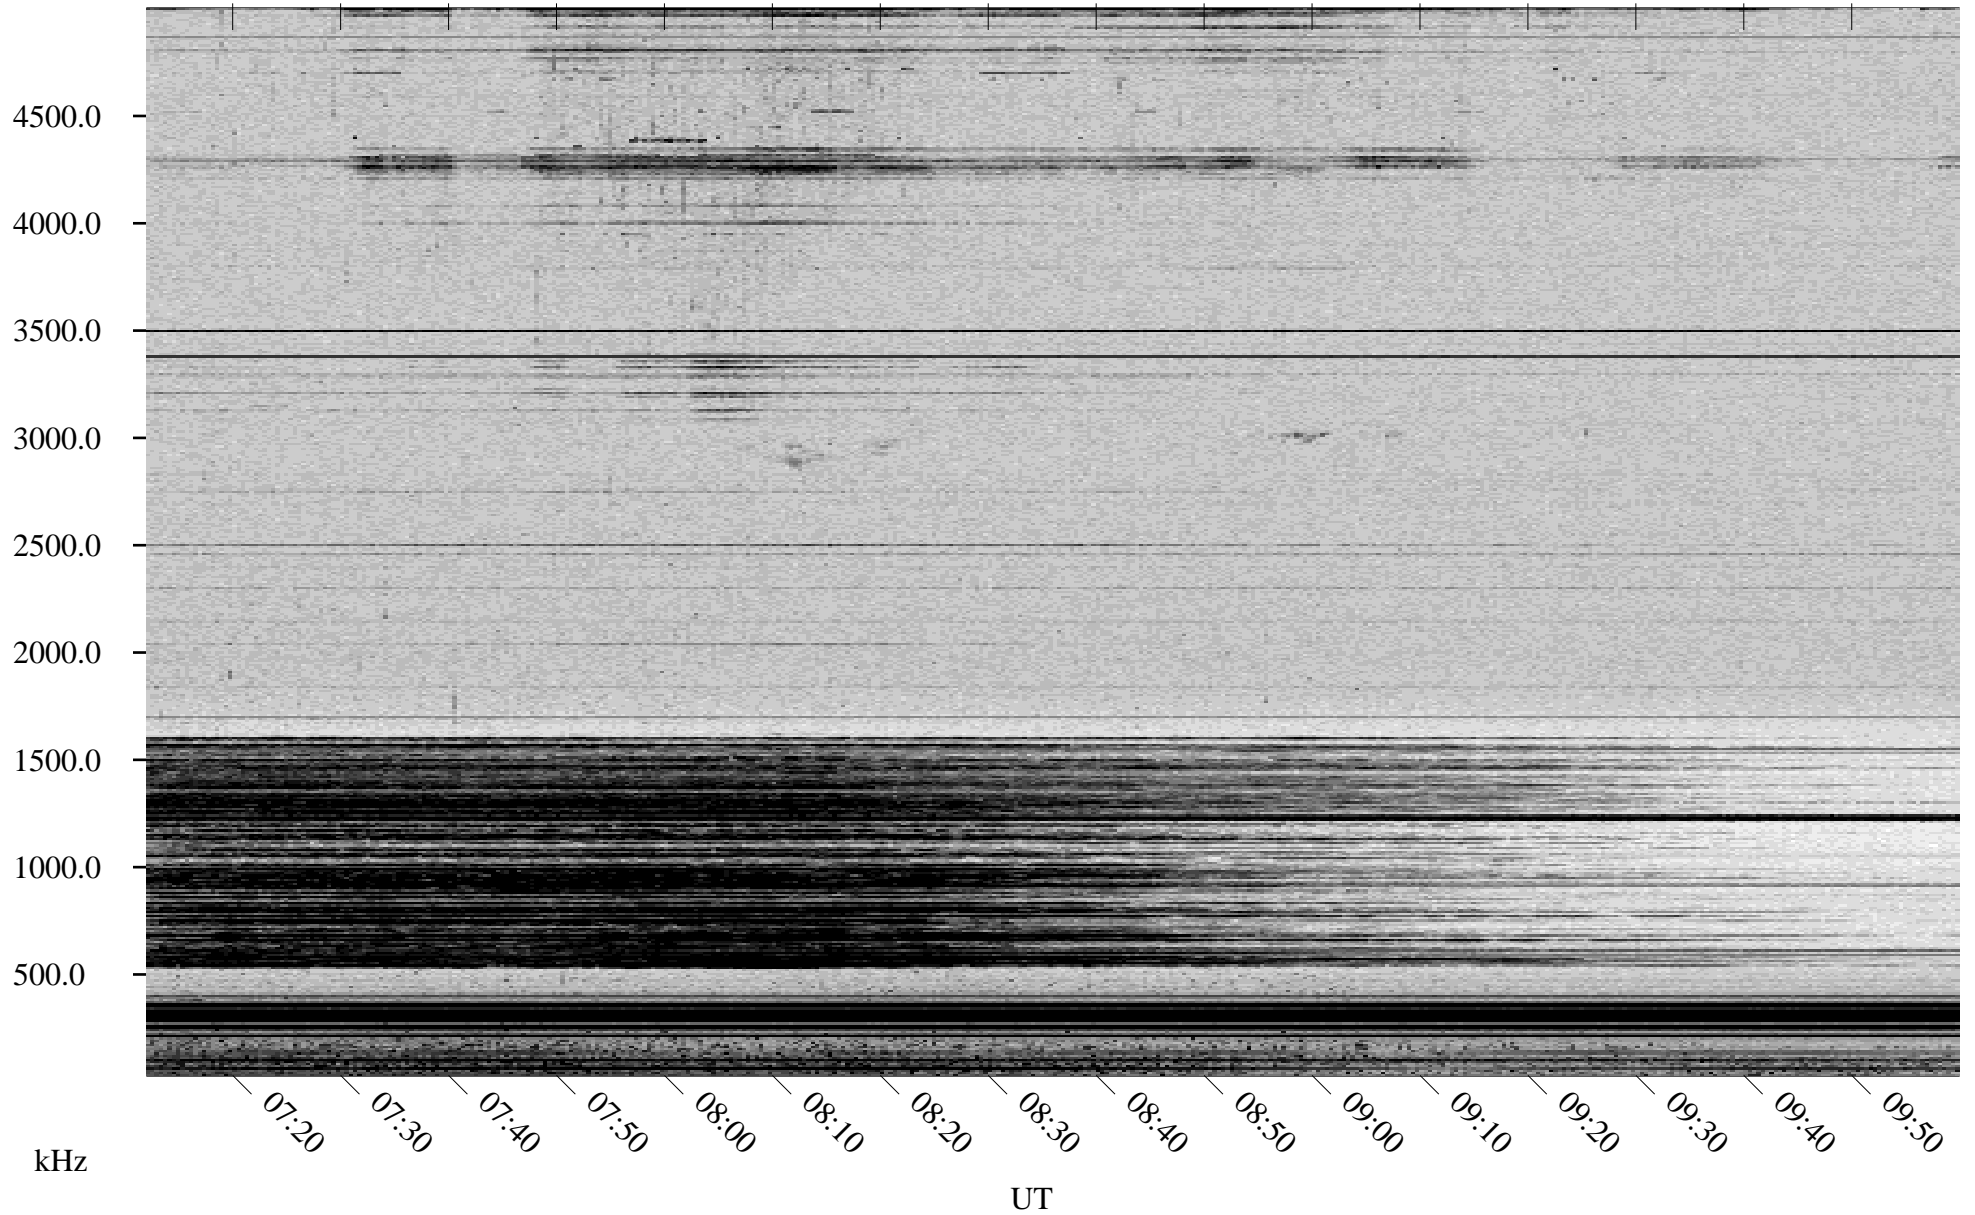

06/19/1998 Churchill, Manitoba

Linear Scale Black = 161 White = 15

ch98170l.r00m max_12

Page 1

06/19/1998 Churchill, Manitoba

Linear Scale Black = 161 White = 15

ch98170l.r00m max_12

Page 2

06/20/1998 Churchill, Manitoba

Linear Scale Black = 161 White = 15

ch98170l.r00m max_12

Page 3

06/20/1998 Churchill, Manitoba

Linear Scale Black = 161 White = 15

ch98170l.r00m max_12

Page 4

06/20/1998 Churchill, Manitoba

Linear Scale Black = 161 White = 15

ch98170l.r00m max_12

Page 5

06/20/1998 Churchill, Manitoba

Linear Scale Black = 161 White = 15

ch98170l.r00m max_12

Page 6

06/20/1998 Churchill, Manitoba

Linear Scale Black = 161 White = 15

ch98170l.r00m max_12

Page 7

06/20/1998 Churchill, Manitoba

Linear Scale Black = 161 White = 15

ch98170l.r00m max_12

Page 8