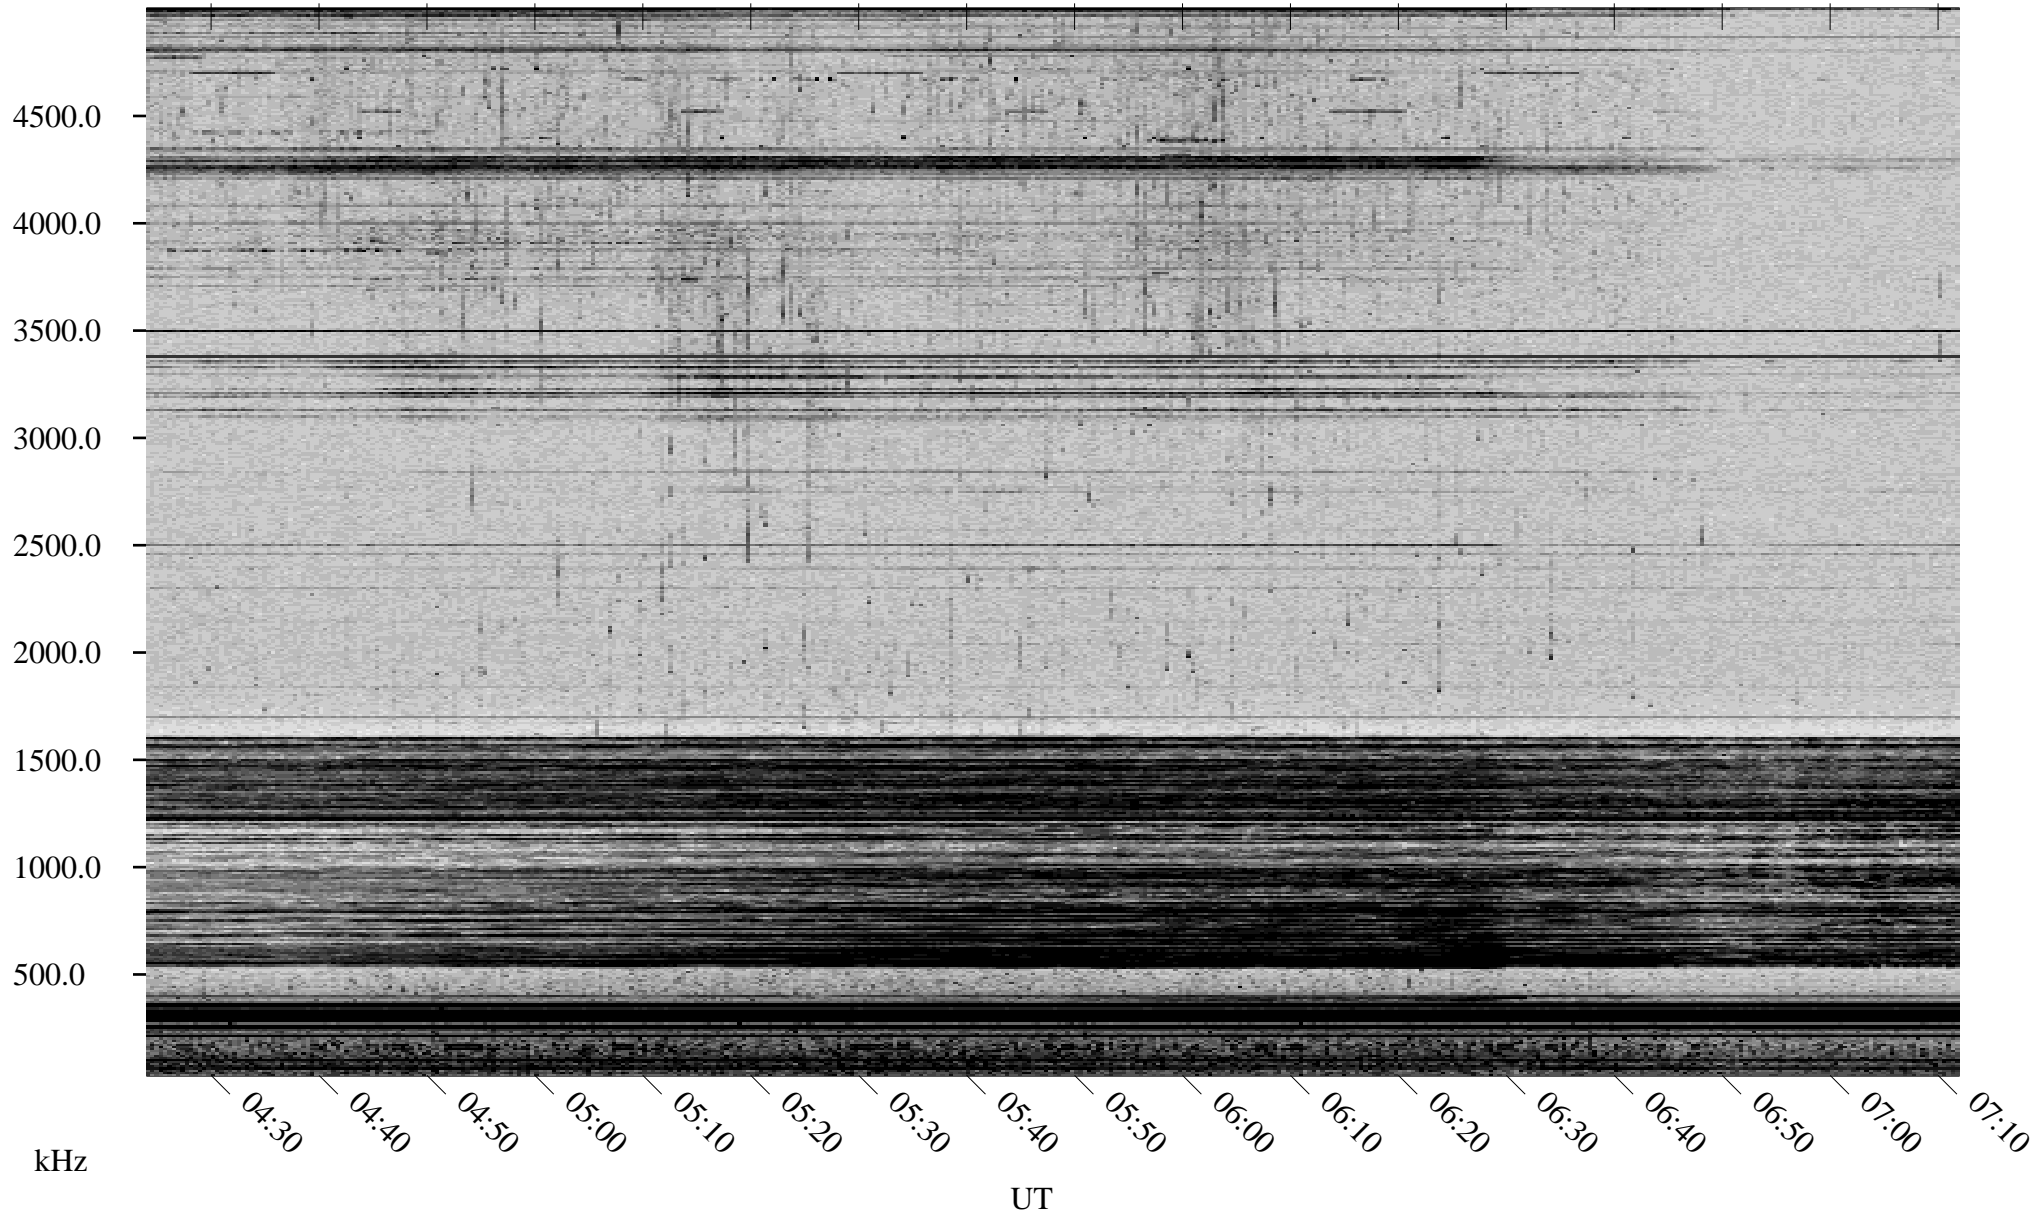

06/19/1998 Churchill, Manitoba

Linear Scale Black = 161 White = 15

ch98170l.r00m max_12

Page 1

06/19/1998 Churchill, Manitoba

Linear Scale Black = 161 White = 15

ch98170l.r00m max_12

Page 2

06/20/1998 Churchill, Manitoba

Linear Scale Black = 161 White = 15

ch98170l.r00m max_12

Page 3

06/20/1998 Churchill, Manitoba

Linear Scale Black = 161 White = 15

ch98170l.r00m max_12

Page 4

06/20/1998 Churchill, Manitoba

Linear Scale Black = 161 White = 15

ch98170l.r00m max_12

Page 5

06/20/1998 Churchill, Manitoba

Linear Scale Black = 161 White = 15

ch98170l.r00m max_12

Page 6

06/20/1998 Churchill, Manitoba

Linear Scale Black = 161 White = 15

ch98170l.r00m max_12

Page 7

06/20/1998 Churchill, Manitoba

Linear Scale Black = 161 White = 15

ch98170l.r00m max_12

Page 8