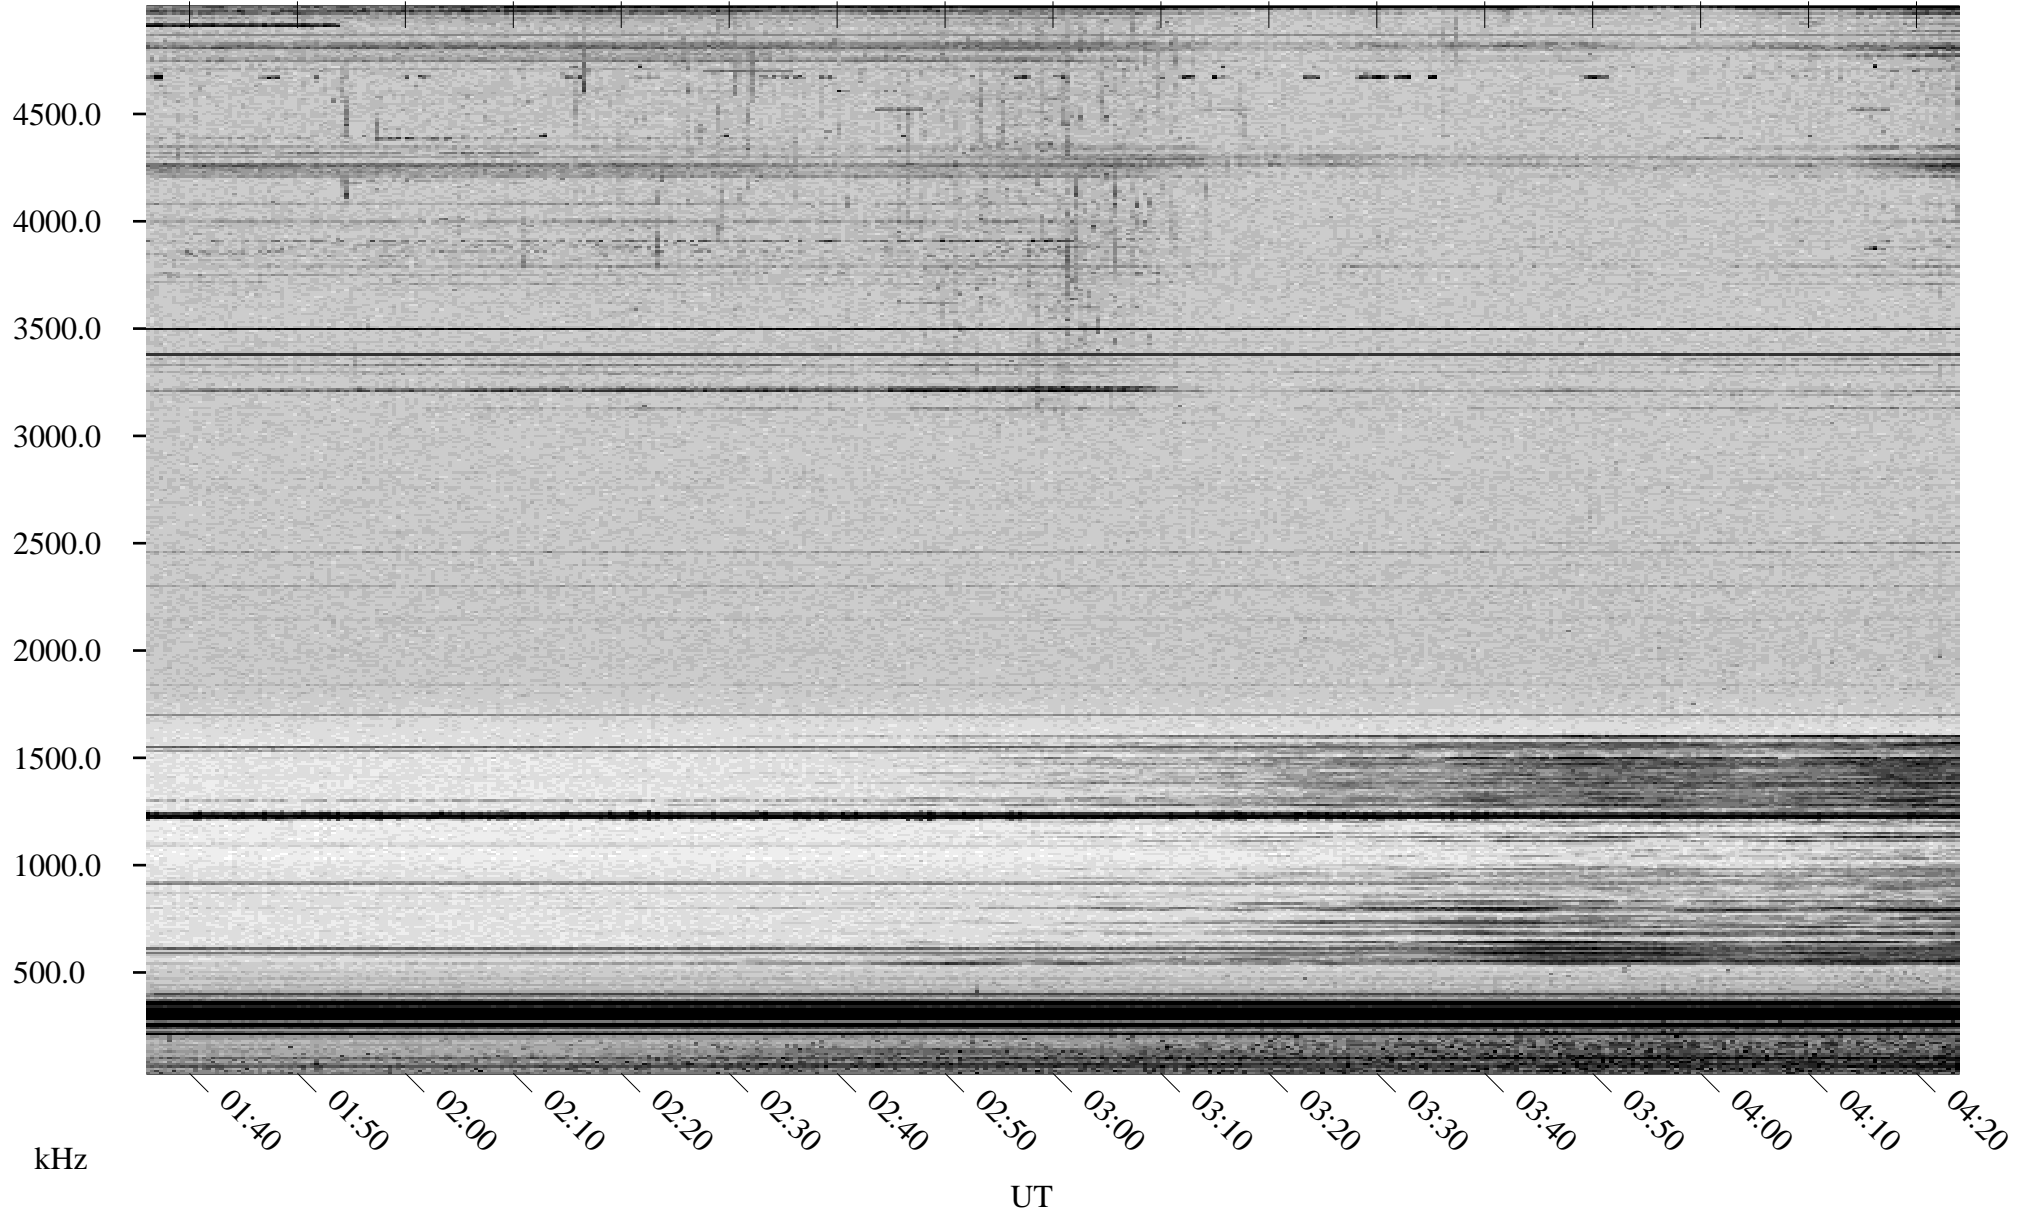

06/19/1998 Churchill, Manitoba

Linear Scale Black = 161 White = 15

ch98170l.r00m max_12

Page 1

06/19/1998 Churchill, Manitoba

Linear Scale Black = 161 White = 15

ch98170l.r00m max_12

Page 2

06/20/1998 Churchill, Manitoba

Linear Scale Black = 161 White = 15

ch98170l.r00m max_12

Page 3

06/20/1998 Churchill, Manitoba

Linear Scale Black = 161 White = 15

ch98170l.r00m max_12

Page 4

06/20/1998 Churchill, Manitoba

Linear Scale Black = 161 White = 15

ch98170l.r00m max_12

Page 5

06/20/1998 Churchill, Manitoba

Linear Scale Black = 161 White = 15

ch98170l.r00m max_12

Page 6

06/20/1998 Churchill, Manitoba

Linear Scale Black = 161 White = 15

ch98170l.r00m max_12

Page 7

06/20/1998 Churchill, Manitoba

Linear Scale Black = 161 White = 15

ch98170l.r00m max_12

Page 8