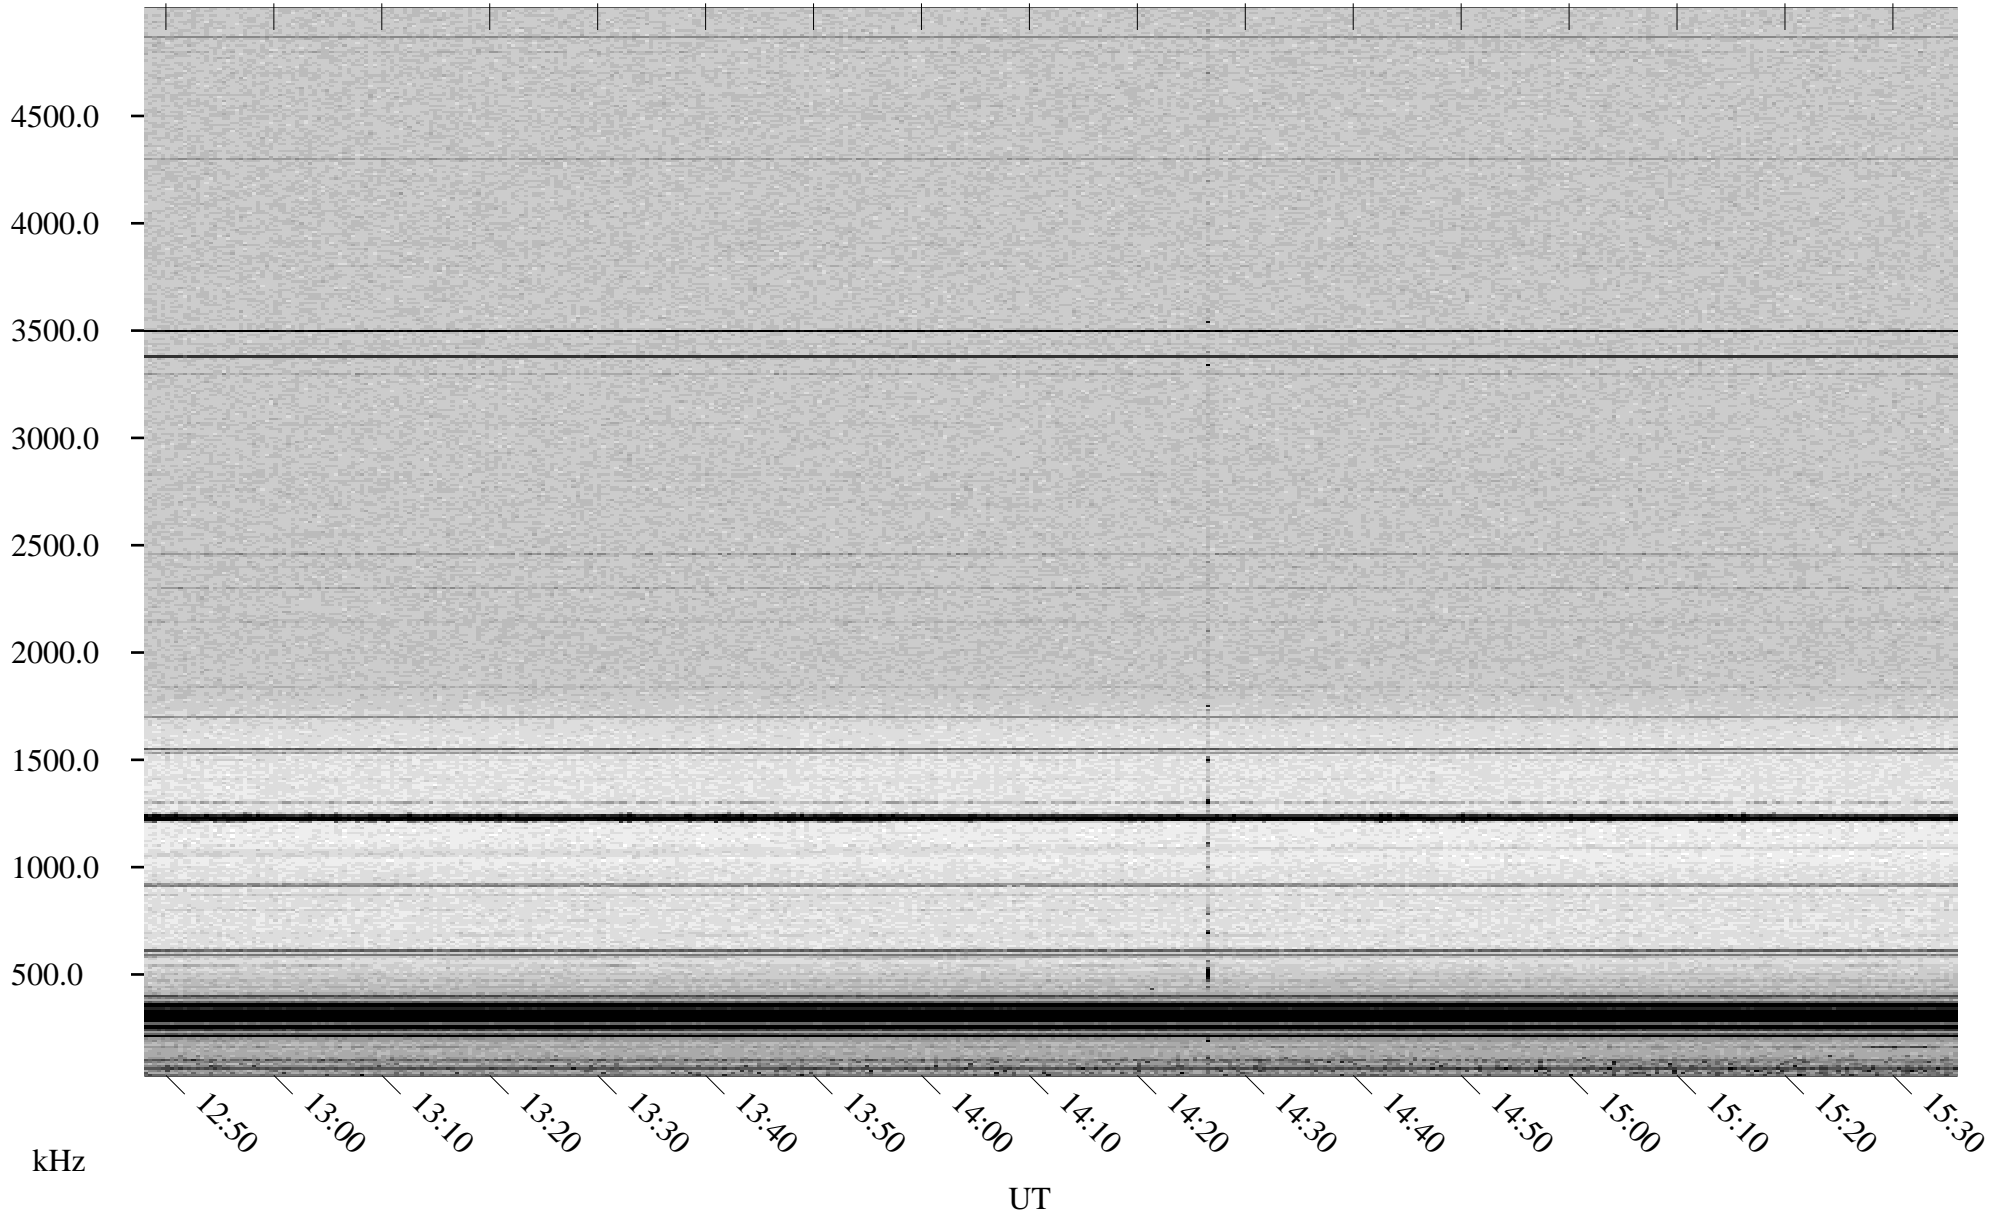

06/19/1998 Churchill, Manitoba

Linear Scale Black = 161 White = 15

ch98170l.r00m max_12

Page 1

06/19/1998 Churchill, Manitoba

Linear Scale Black = 161 White = 15

ch98170l.r00m max_12

Page 2

06/20/1998 Churchill, Manitoba

Linear Scale Black = 161 White = 15

ch98170l.r00m max_12

Page 3

06/20/1998 Churchill, Manitoba

Linear Scale Black = 161 White = 15

ch98170l.r00m max_12

Page 4

06/20/1998 Churchill, Manitoba

Linear Scale Black = 161 White = 15

ch98170l.r00m max_12

Page 5

06/20/1998 Churchill, Manitoba

Linear Scale Black = 161 White = 15

ch98170l.r00m max_12

Page 6

06/20/1998 Churchill, Manitoba

Linear Scale Black = 161 White = 15

ch98170l.r00m max_12

Page 7

06/20/1998 Churchill, Manitoba

Linear Scale Black = 161 White = 15

ch98170l.r00m max_12

Page 8