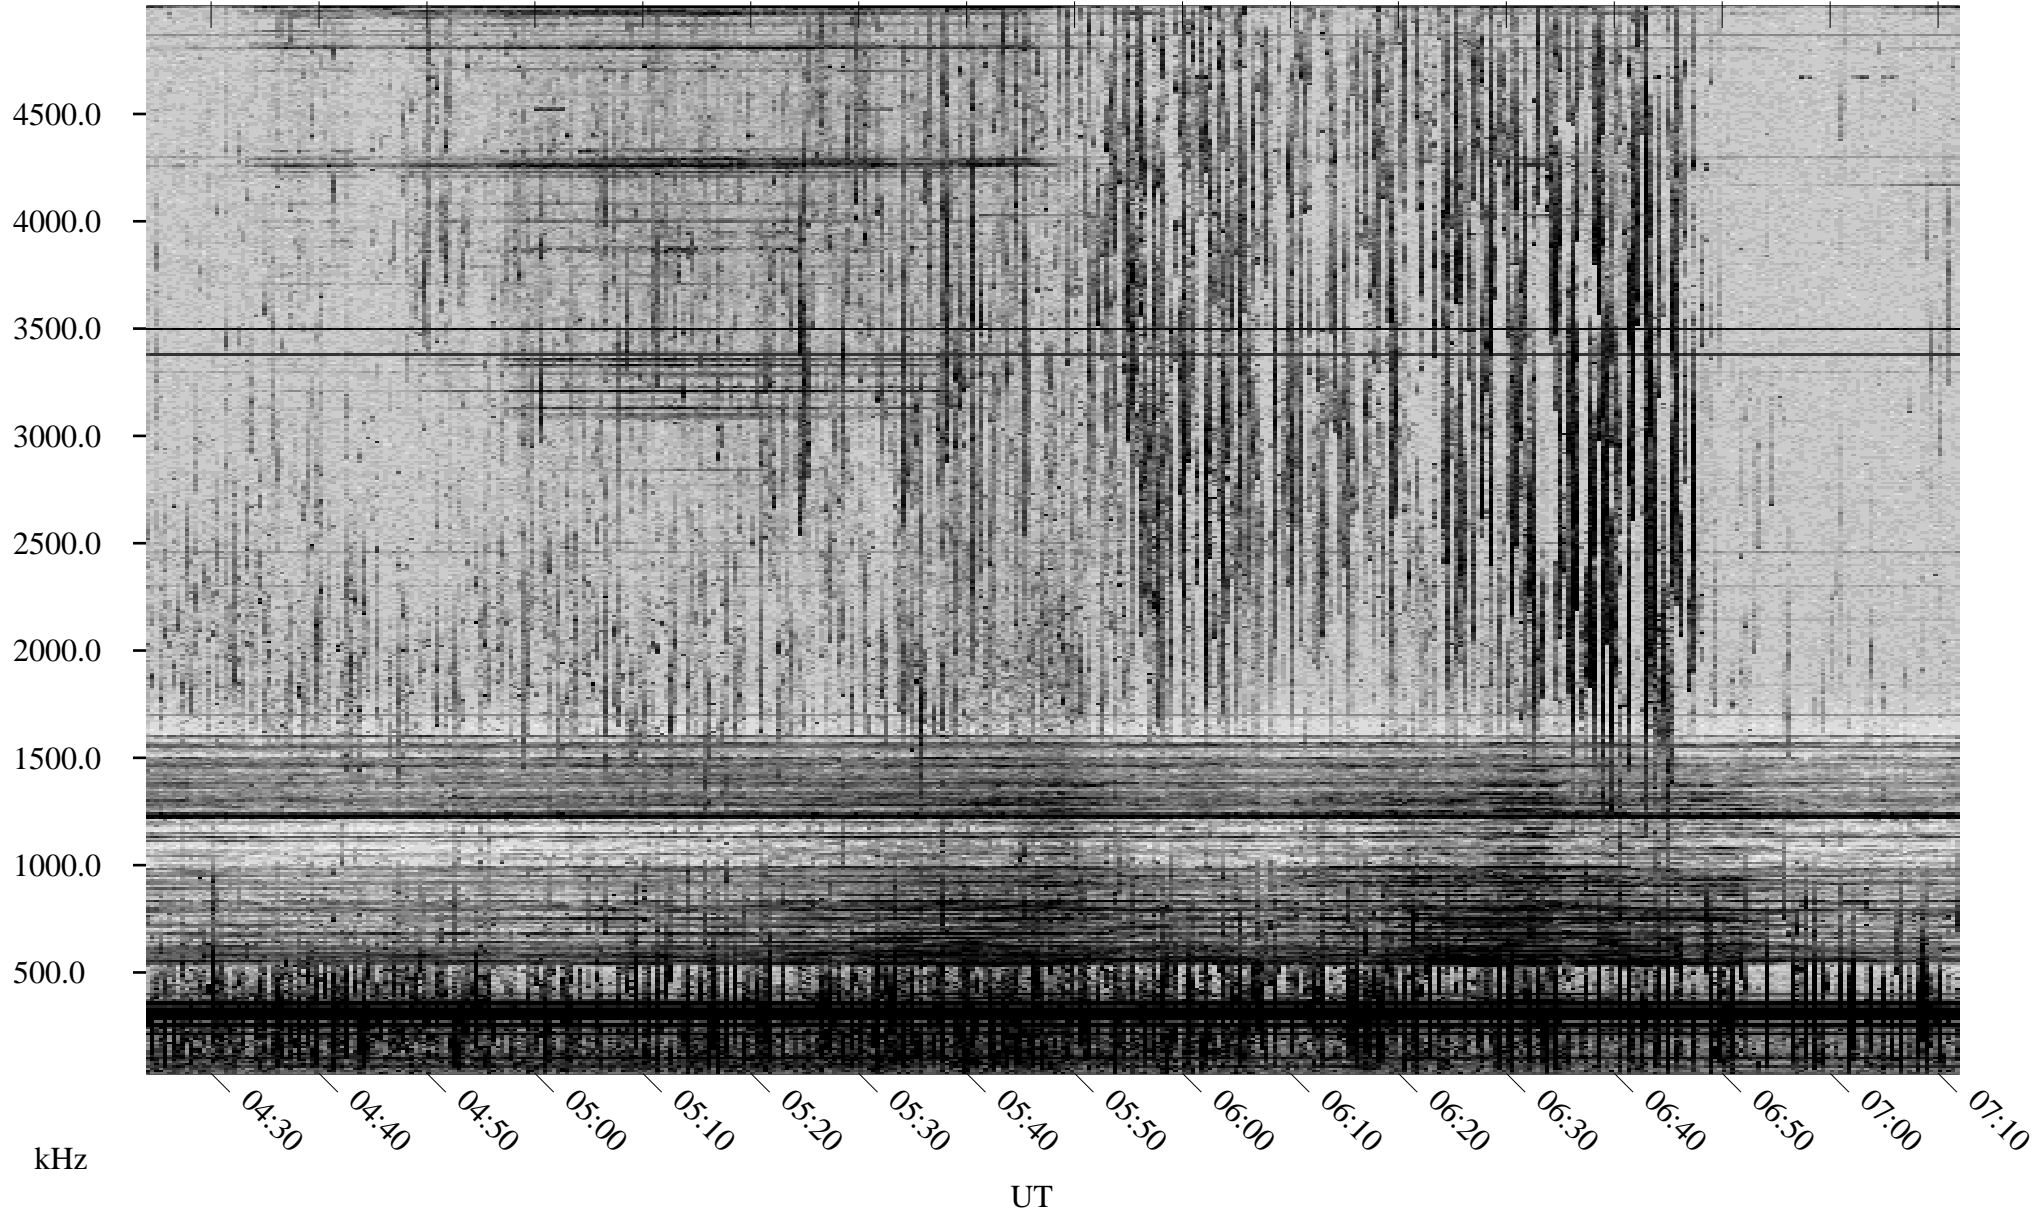

06/20/1998 Churchill, Manitoba

Linear Scale Black = 161 White = 15

ch981711.r00m max_12

Page 2

06/21/1998 Churchill, Manitoba

Linear Scale Black = 161 White = 15

ch981711.r00m max_12

Page 3

06/21/1998 Churchill, Manitoba

Linear Scale Black = 161 White = 15

ch981711.r00m max_12

Page 4

06/21/1998 Churchill, Manitoba

Linear Scale Black = 161 White = 15

ch981711.r00m max_12

Page 5

06/21/1998 Churchill, Manitoba

Linear Scale Black = 161 White = 15

ch981711.r00m max_12

Page 6

06/21/1998 Churchill, Manitoba

Linear Scale Black = 161 White = 15

ch981711.r00m max_12

Page 7

06/21/1998 Churchill, Manitoba

Linear Scale Black = 161 White = 15

ch981711.r00m max_12

Page 8