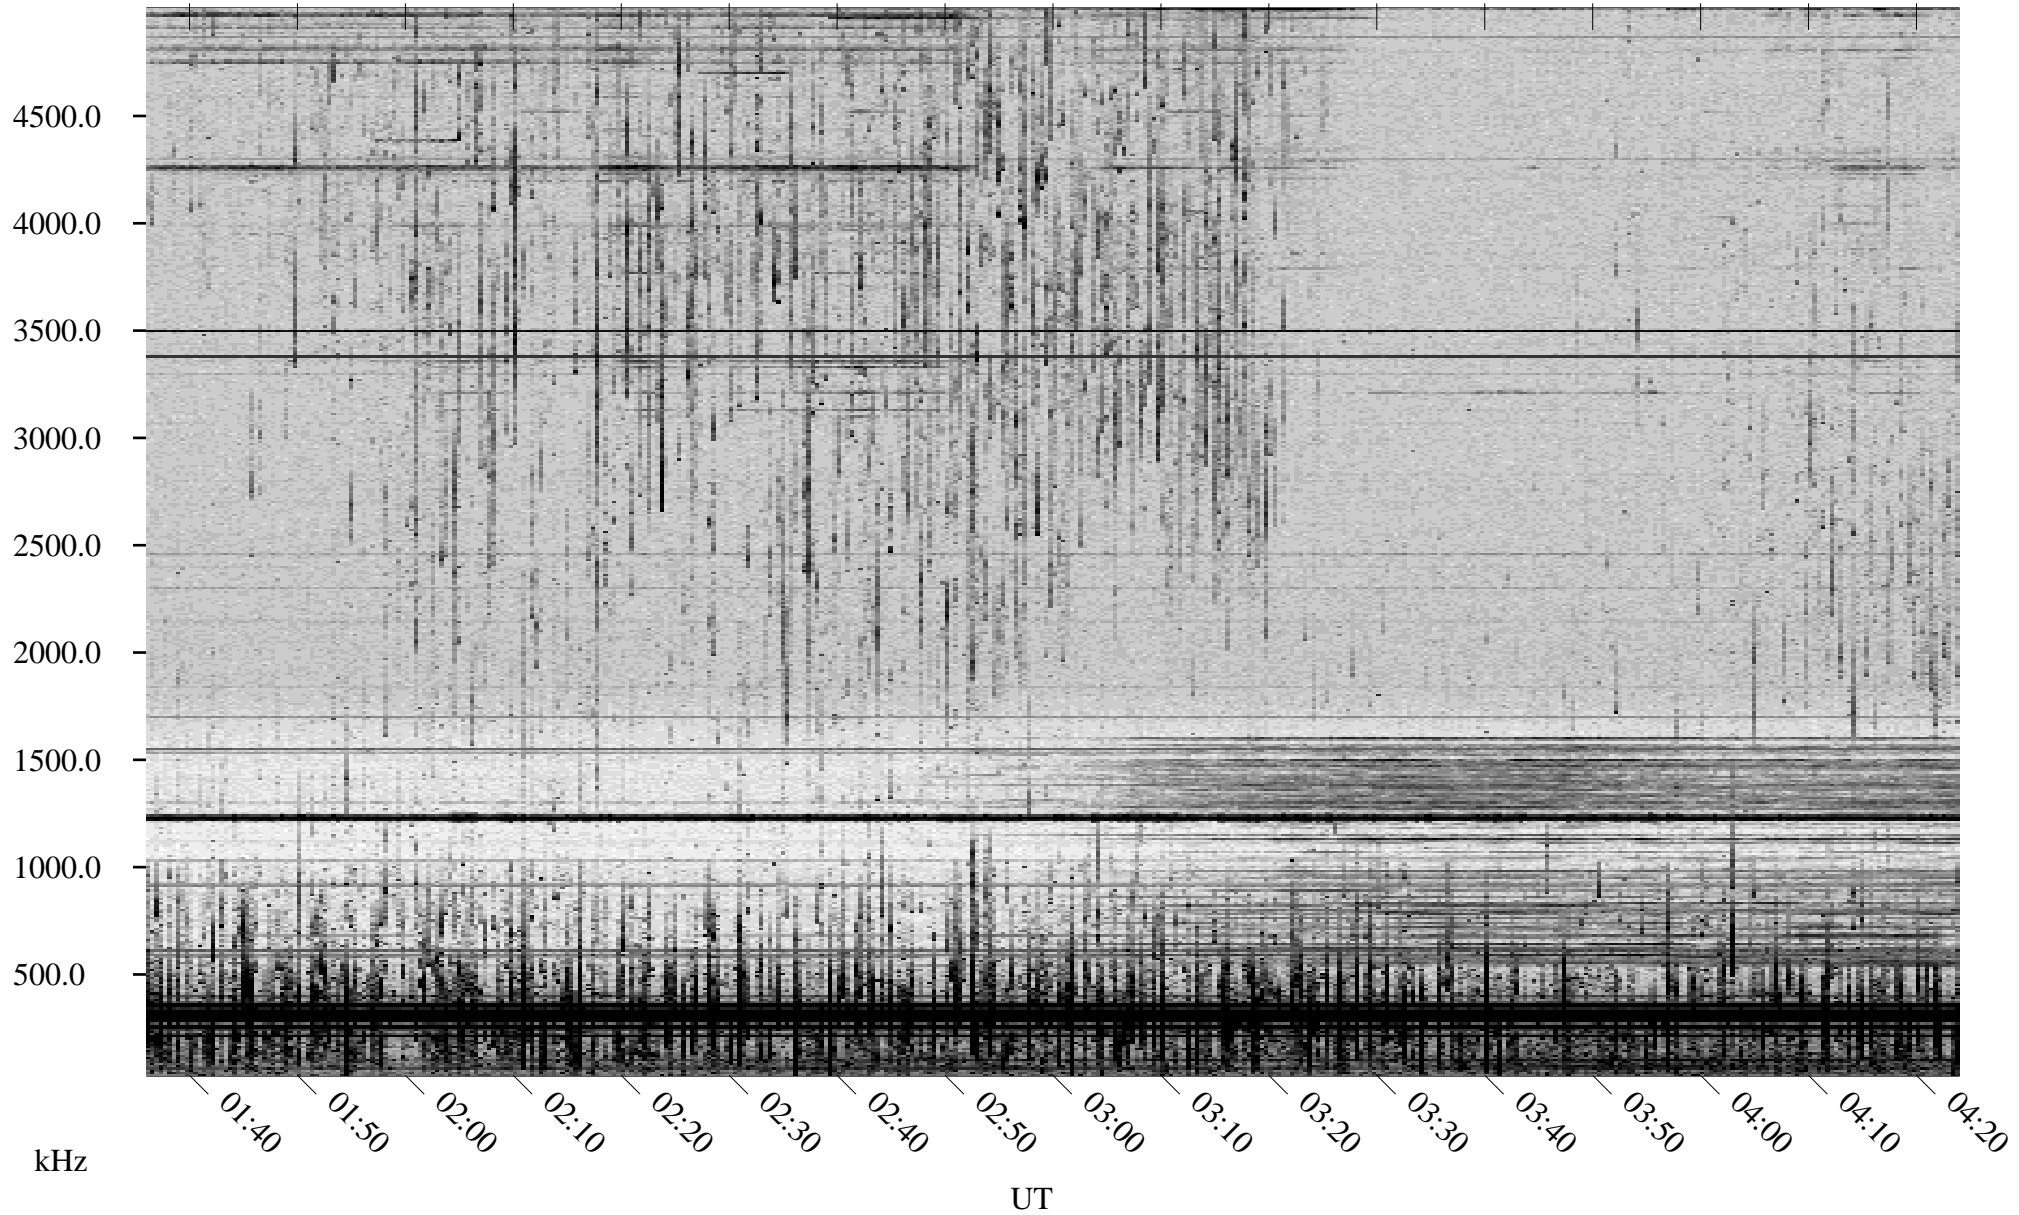

06/20/1998 Churchill, Manitoba

Linear Scale Black = 161 White = 15

ch981711.r00m max_12

Page 2

06/21/1998 Churchill, Manitoba

Linear Scale Black = 161 White = 15

ch981711.r00m max_12

Page 3

06/21/1998 Churchill, Manitoba

Linear Scale Black = 161 White = 15

ch981711.r00m max_12

Page 4

06/21/1998 Churchill, Manitoba

Linear Scale Black = 161 White = 15

ch981711.r00m max_12

Page 5

06/21/1998 Churchill, Manitoba

Linear Scale Black = 161 White = 15

ch981711.r00m max_12

Page 6

06/21/1998 Churchill, Manitoba

Linear Scale Black = 161 White = 15

ch981711.r00m max_12

Page 7

06/21/1998 Churchill, Manitoba

Linear Scale Black = 161 White = 15

ch981711.r00m max_12

Page 8