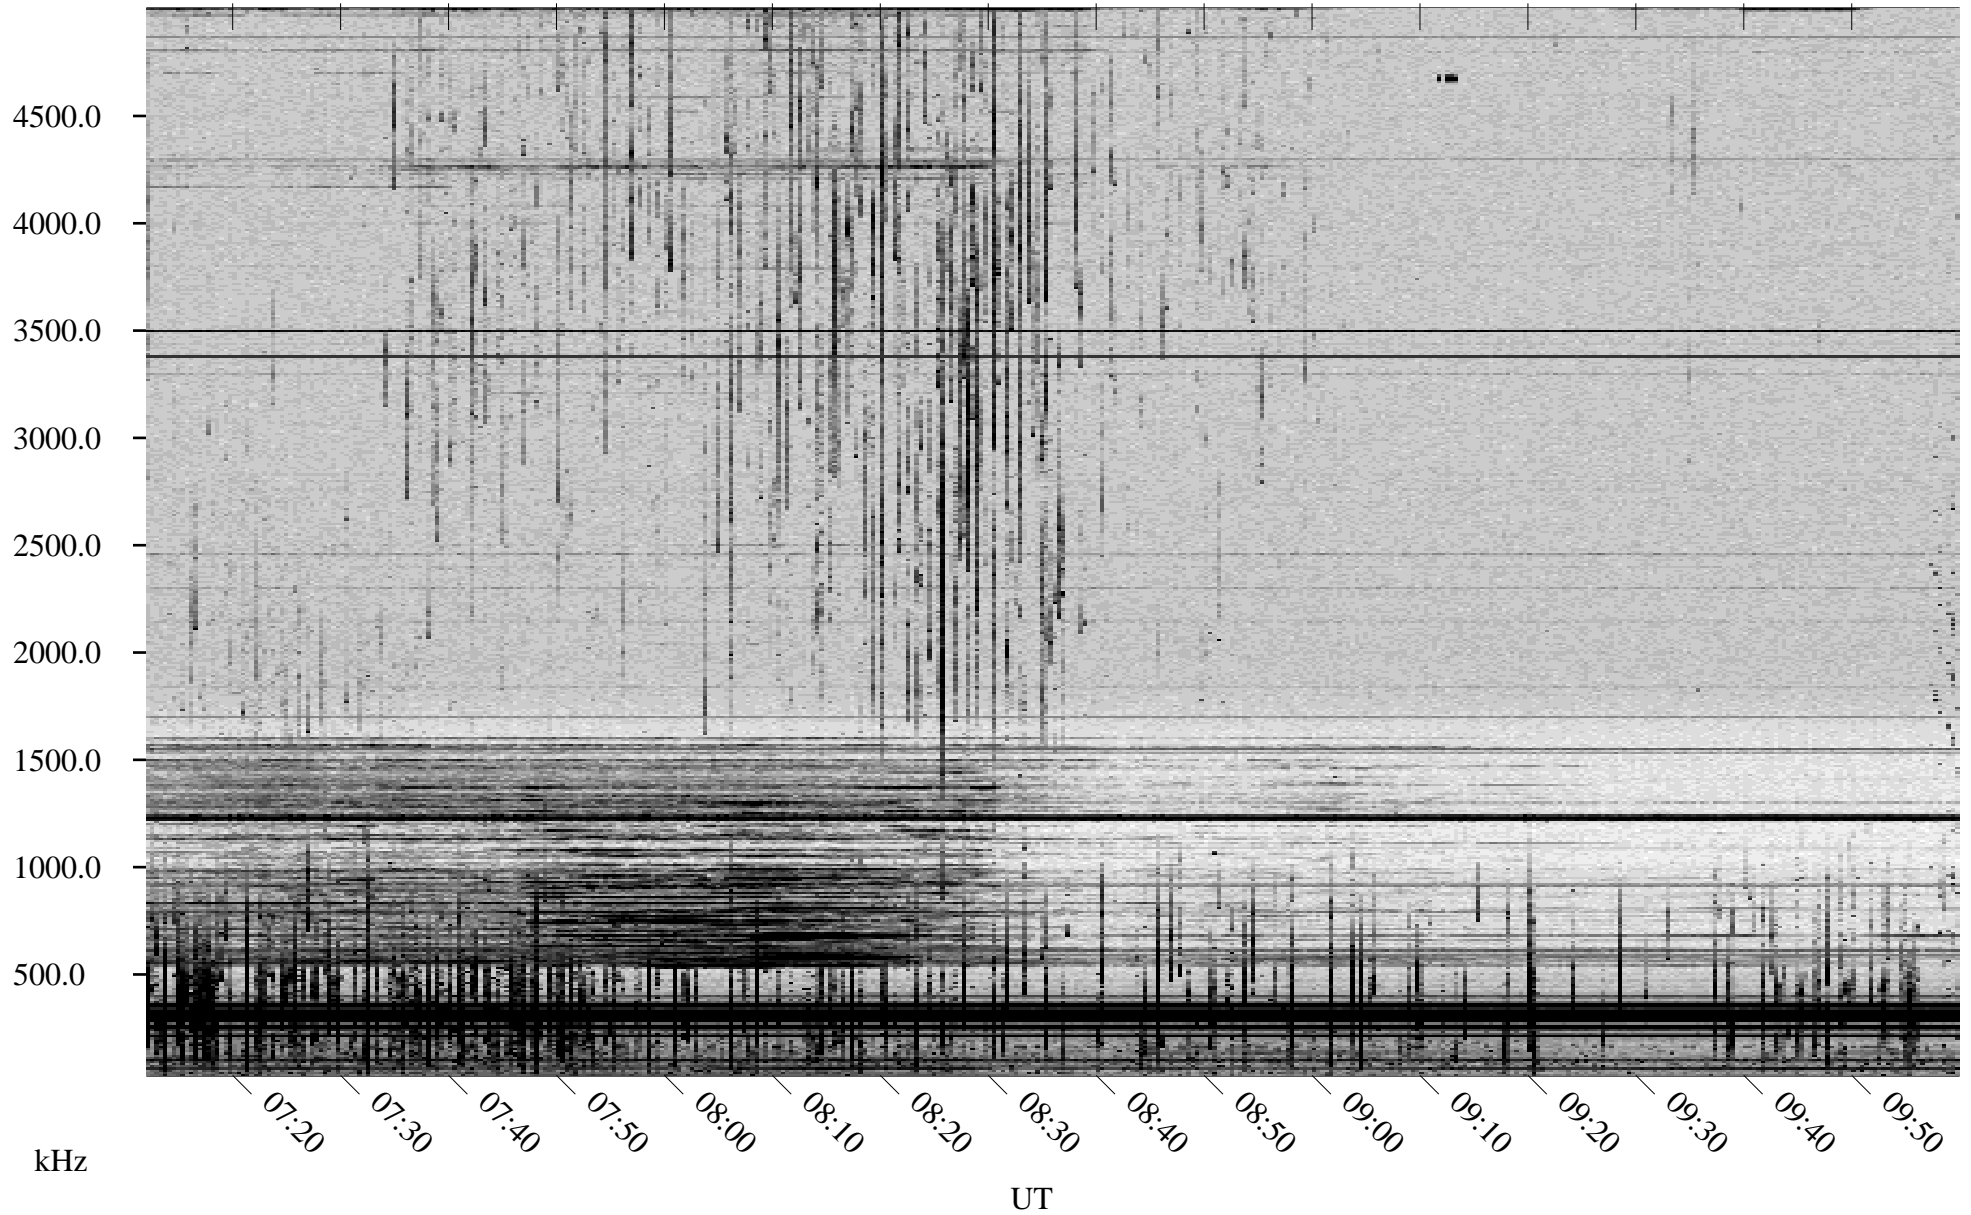

06/20/1998 Churchill, Manitoba

Linear Scale Black = 161 White = 15

ch981711.r00m max_12

Page 2

06/21/1998 Churchill, Manitoba

Linear Scale Black = 161 White = 15

ch981711.r00m max_12

Page 3

06/21/1998 Churchill, Manitoba

Linear Scale Black = 161 White = 15

ch981711.r00m max_12

Page 4

06/21/1998 Churchill, Manitoba

Linear Scale Black = 161 White = 15

ch981711.r00m max_12

Page 5

06/21/1998 Churchill, Manitoba

Linear Scale Black = 161 White = 15

ch981711.r00m max_12

Page 6

06/21/1998 Churchill, Manitoba

Linear Scale Black = 161 White = 15

ch981711.r00m max_12

Page 7

06/21/1998 Churchill, Manitoba

Linear Scale Black = 161 White = 15

ch981711.r00m max_12

Page 8