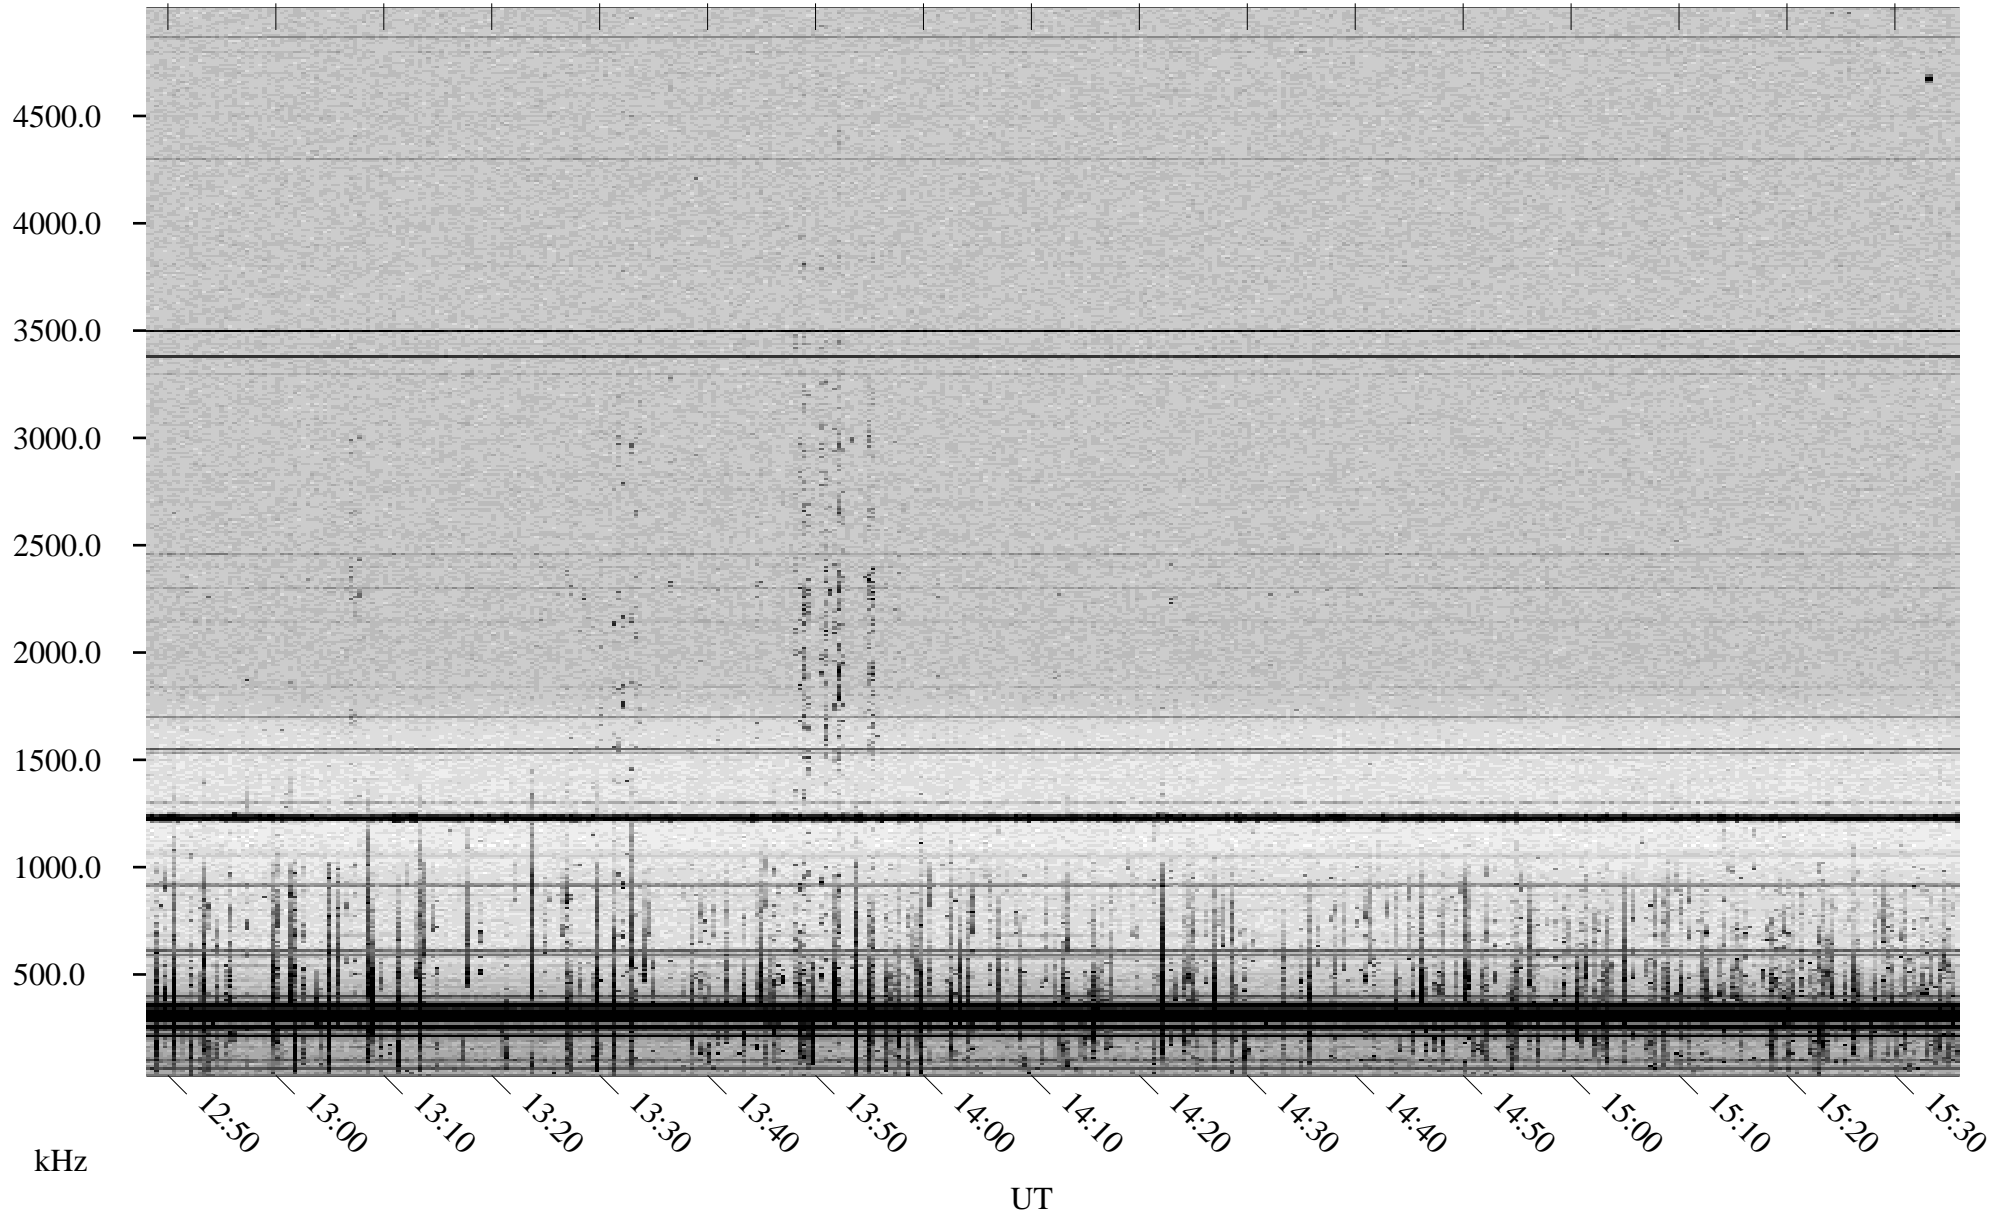

06/20/1998 Churchill, Manitoba

Linear Scale Black = 161 White = 15

ch981711.r00m max_12

Page 2

06/21/1998 Churchill, Manitoba

Linear Scale Black = 161 White = 15

ch981711.r00m max_12

Page 3

06/21/1998 Churchill, Manitoba

Linear Scale Black = 161 White = 15

ch981711.r00m max_12

Page 4

06/21/1998 Churchill, Manitoba

Linear Scale Black = 161 White = 15

ch981711.r00m max_12

Page 5

06/21/1998 Churchill, Manitoba

Linear Scale Black = 161 White = 15

ch981711.r00m max_12

Page 6

06/21/1998 Churchill, Manitoba

Linear Scale Black = 161 White = 15

ch981711.r00m max_12

Page 7

06/21/1998 Churchill, Manitoba

Linear Scale Black = 161 White = 15

ch981711.r00m max_12

Page 8