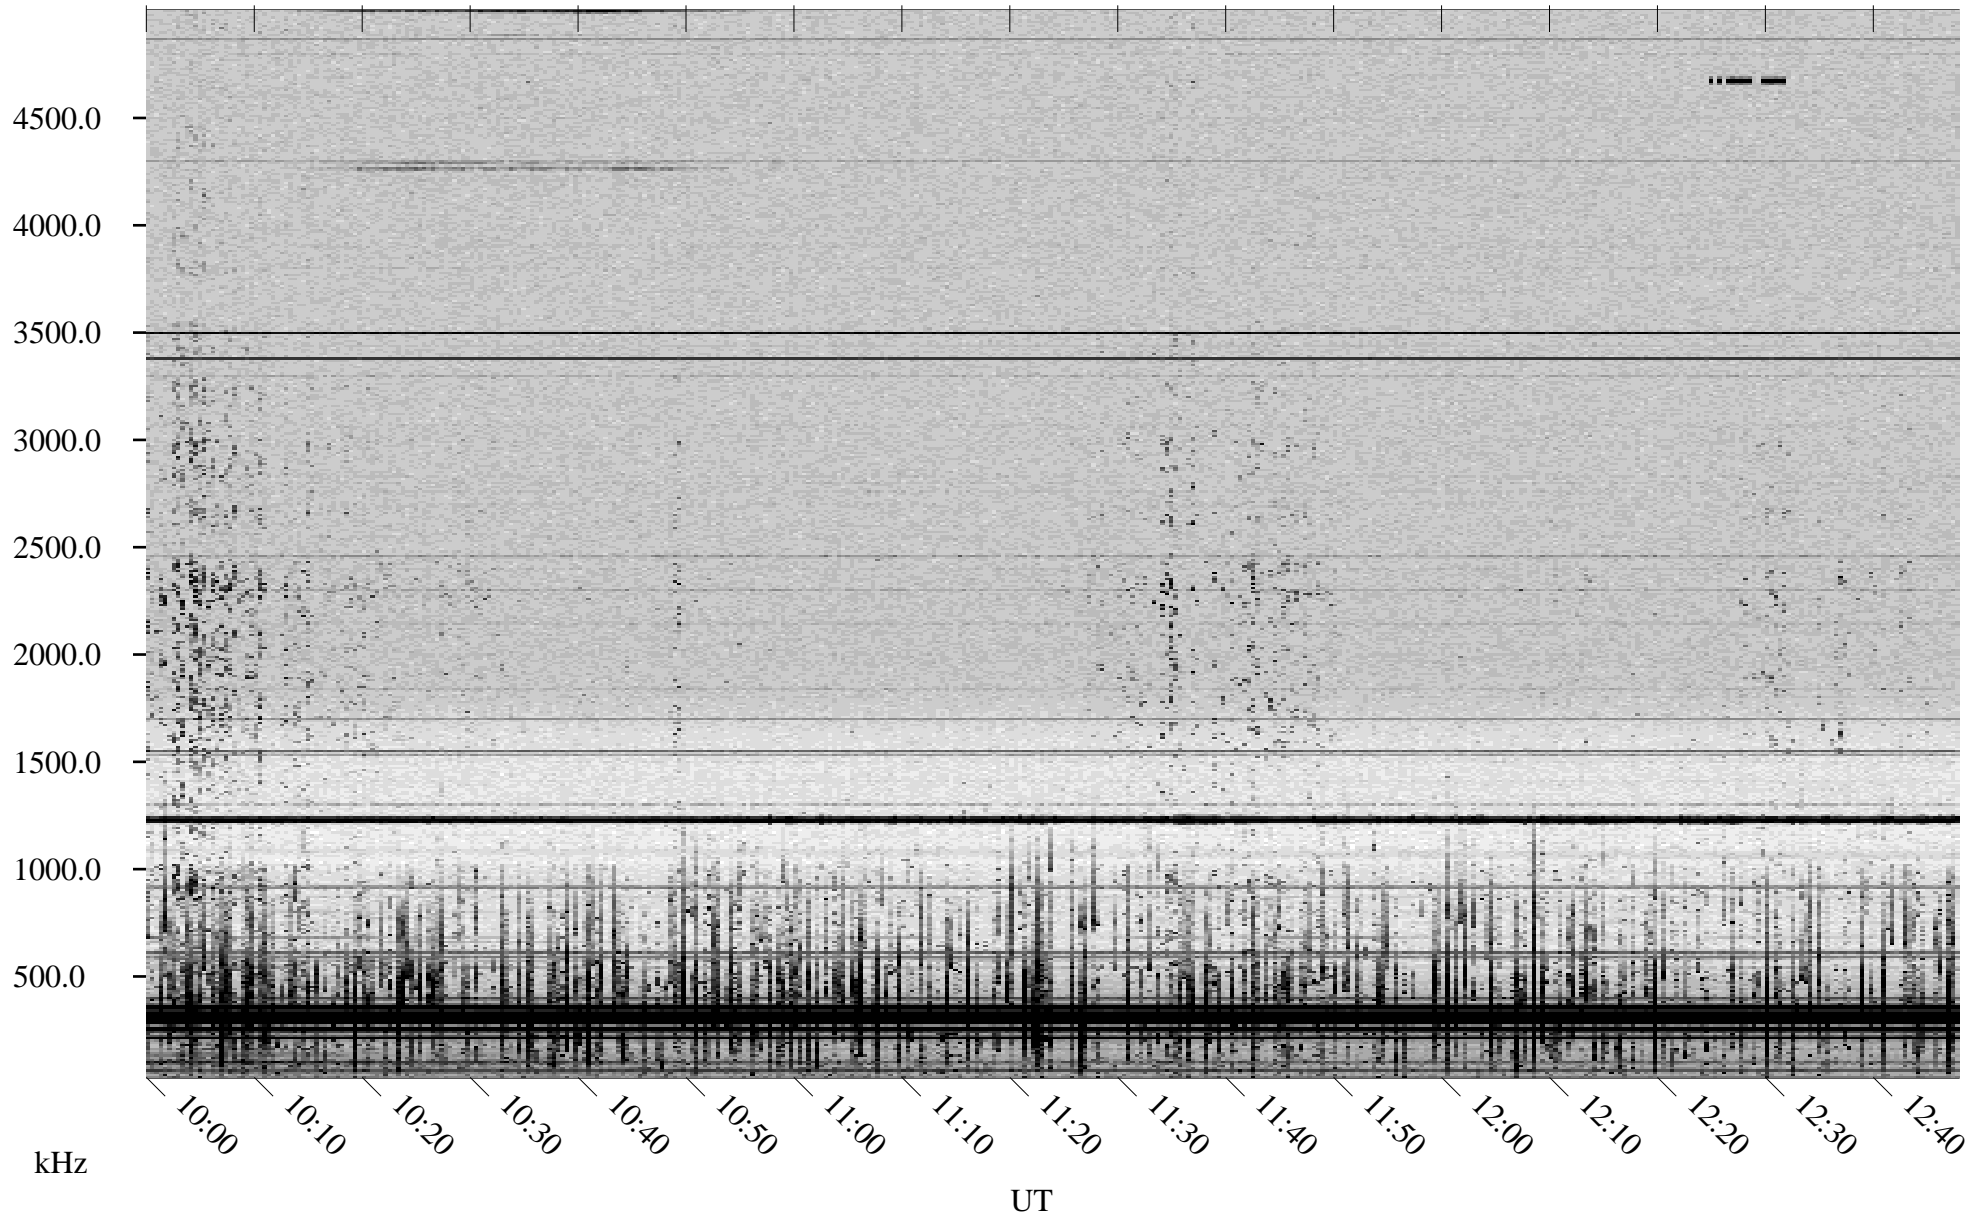

06/20/1998 Churchill, Manitoba

Linear Scale Black = 161 White = 15

ch981711.r00m max_12

Page 2

06/21/1998 Churchill, Manitoba

Linear Scale Black = 161 White = 15

ch981711.r00m max_12

Page 3

06/21/1998 Churchill, Manitoba

Linear Scale Black = 161 White = 15

ch981711.r00m max_12

Page 4

06/21/1998 Churchill, Manitoba

Linear Scale Black = 161 White = 15

ch981711.r00m max_12

Page 5

06/21/1998 Churchill, Manitoba

Linear Scale Black = 161 White = 15

ch981711.r00m max_12

Page 6

06/21/1998 Churchill, Manitoba

Linear Scale Black = 161 White = 15

ch981711.r00m max_12

Page 7

06/21/1998 Churchill, Manitoba

Linear Scale Black = 161 White = 15

ch981711.r00m max_12

Page 8