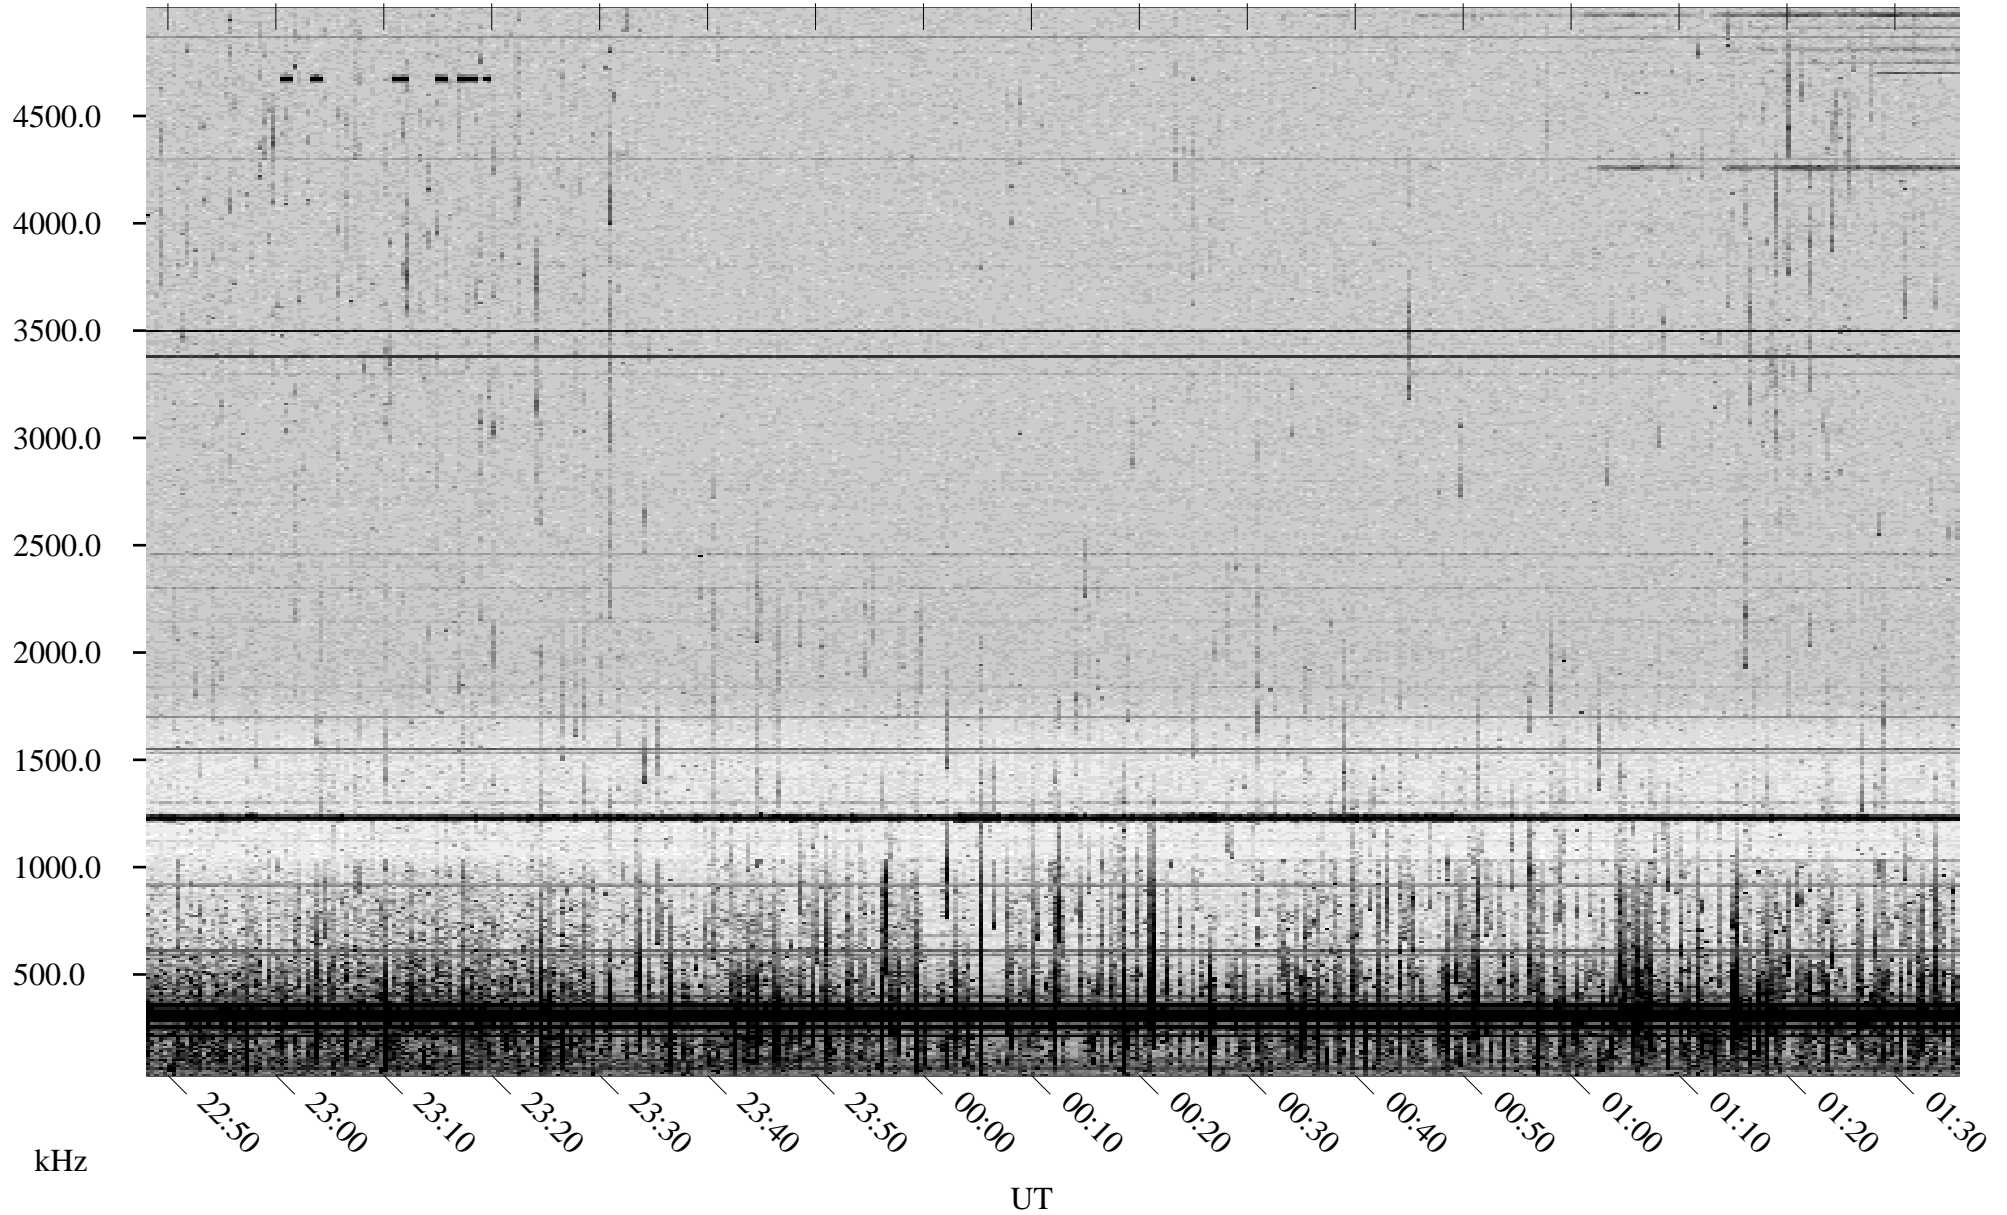

06/20/1998 Churchill, Manitoba

Linear Scale Black = 161 White = 15

ch981711.r00m max_12

Page 2

06/21/1998 Churchill, Manitoba

Linear Scale Black = 161 White = 15

ch981711.r00m max_12

Page 3

06/21/1998 Churchill, Manitoba

Linear Scale Black = 161 White = 15

ch981711.r00m max_12

Page 4

06/21/1998 Churchill, Manitoba

Linear Scale Black = 161 White = 15

ch981711.r00m max_12

Page 5

06/21/1998 Churchill, Manitoba

Linear Scale Black = 161 White = 15

ch981711.r00m max_12

Page 6

06/21/1998 Churchill, Manitoba

Linear Scale Black = 161 White = 15

ch981711.r00m max_12

Page 7

06/21/1998 Churchill, Manitoba

Linear Scale Black = 161 White = 15

ch981711.r00m max_12

Page 8