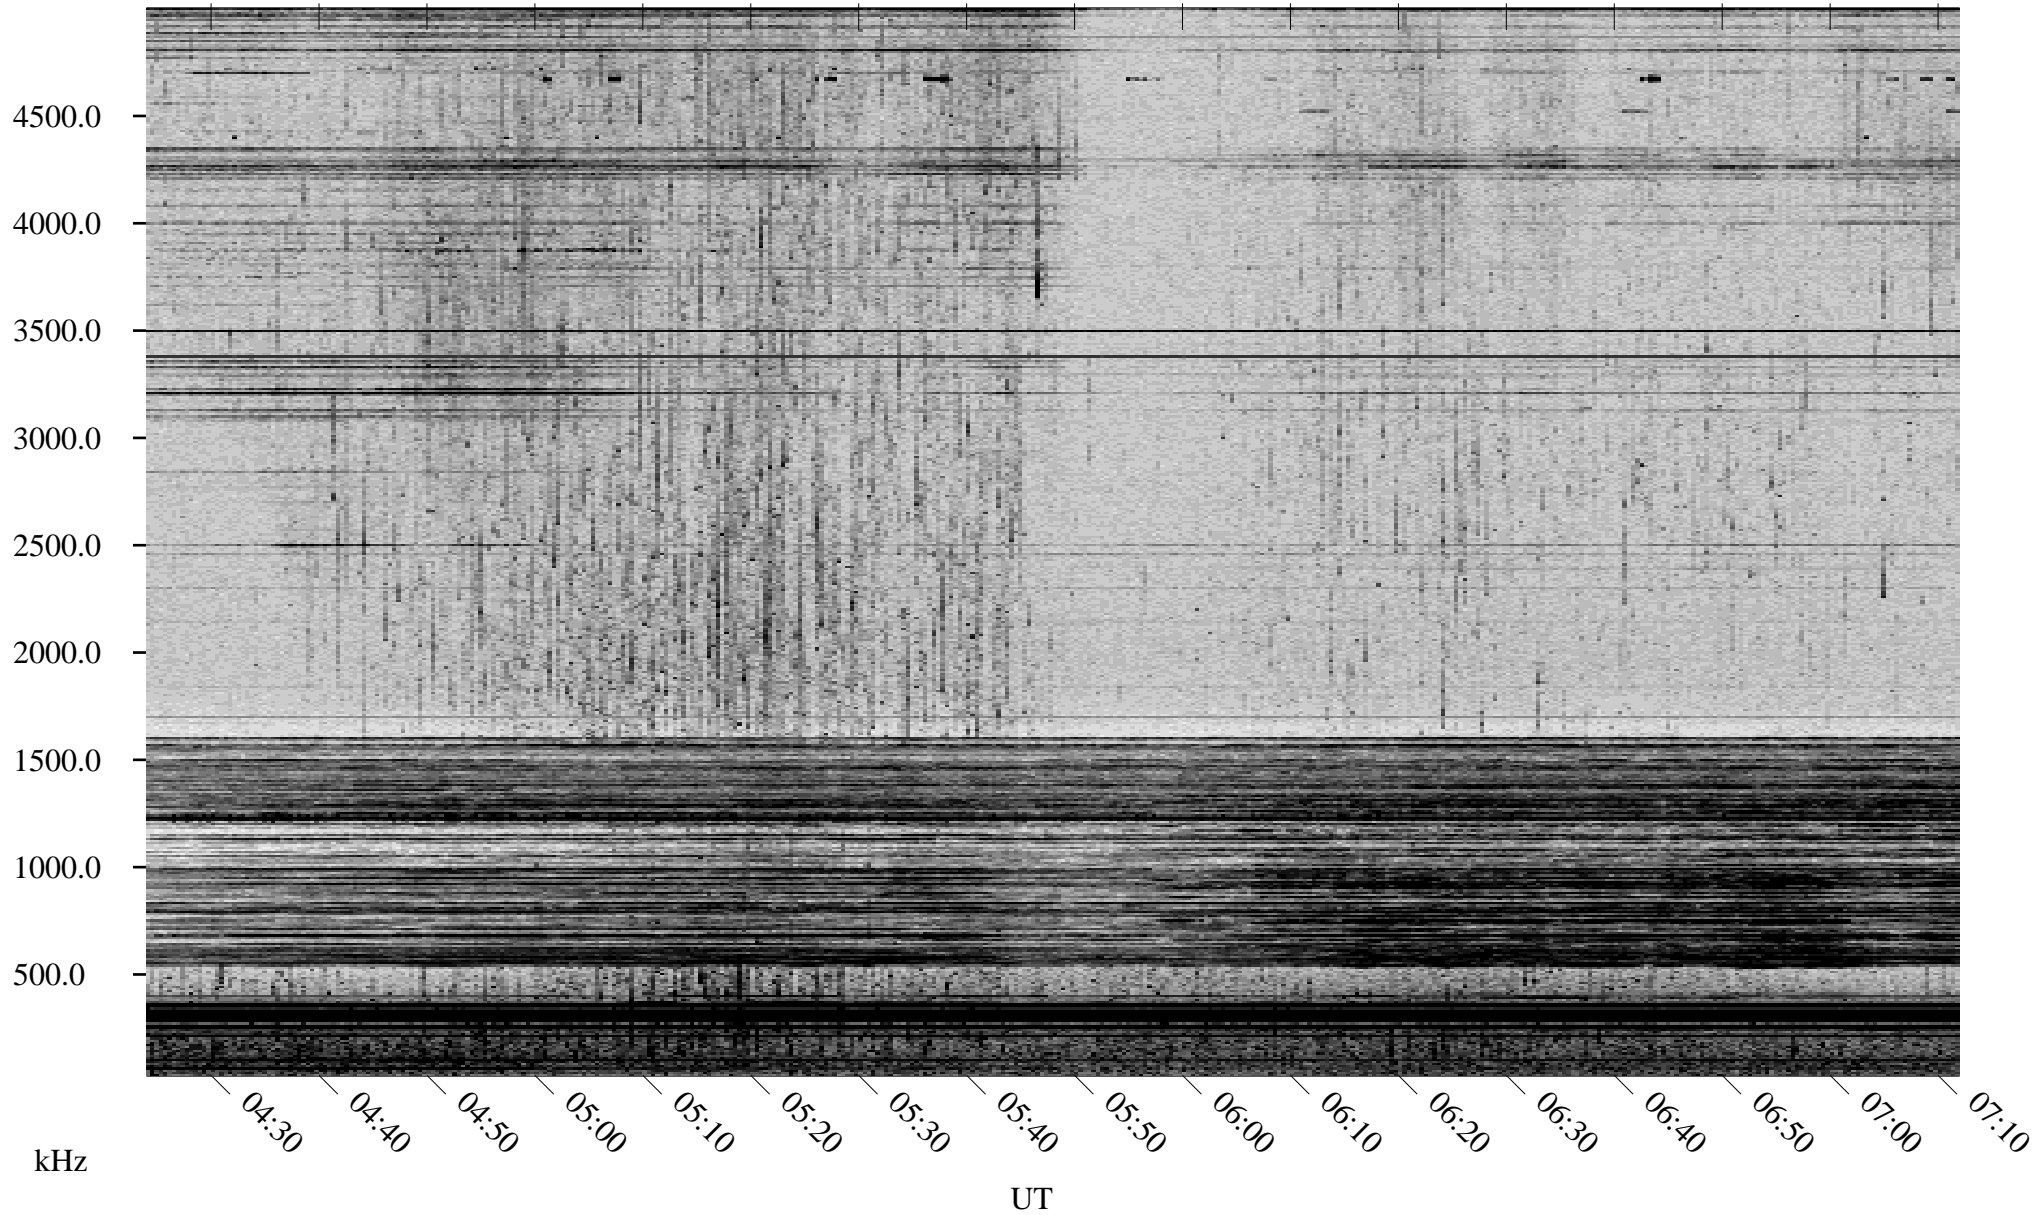

06/21/1998 Churchill, Manitoba

Linear Scale Black = 161 White = 15

ch98172l.r00m max_12

Page 1

06/21/1998 Churchill, Manitoba

Linear Scale Black = 161 White = 15

ch98172l.r00m max_12

Page 2

06/22/1998 Churchill, Manitoba

Linear Scale Black = 161 White = 15

ch98172l.r00m max_12

Page 3

06/22/1998 Churchill, Manitoba

Linear Scale Black = 161 White = 15

ch98172l.r00m max_12

Page 4

06/22/1998 Churchill, Manitoba

Linear Scale Black = 161 White = 15

ch98172l.r00m max_12

Page 5

06/22/1998 Churchill, Manitoba

Linear Scale Black = 161 White = 15

ch98172l.r00m max_12

Page 6

06/22/1998 Churchill, Manitoba

Linear Scale Black = 161 White = 15

ch98172l.r00m max_12

Page 7

06/22/1998 Churchill, Manitoba

Linear Scale Black = 161 White = 15

ch98172l.r00m max_12

Page 8