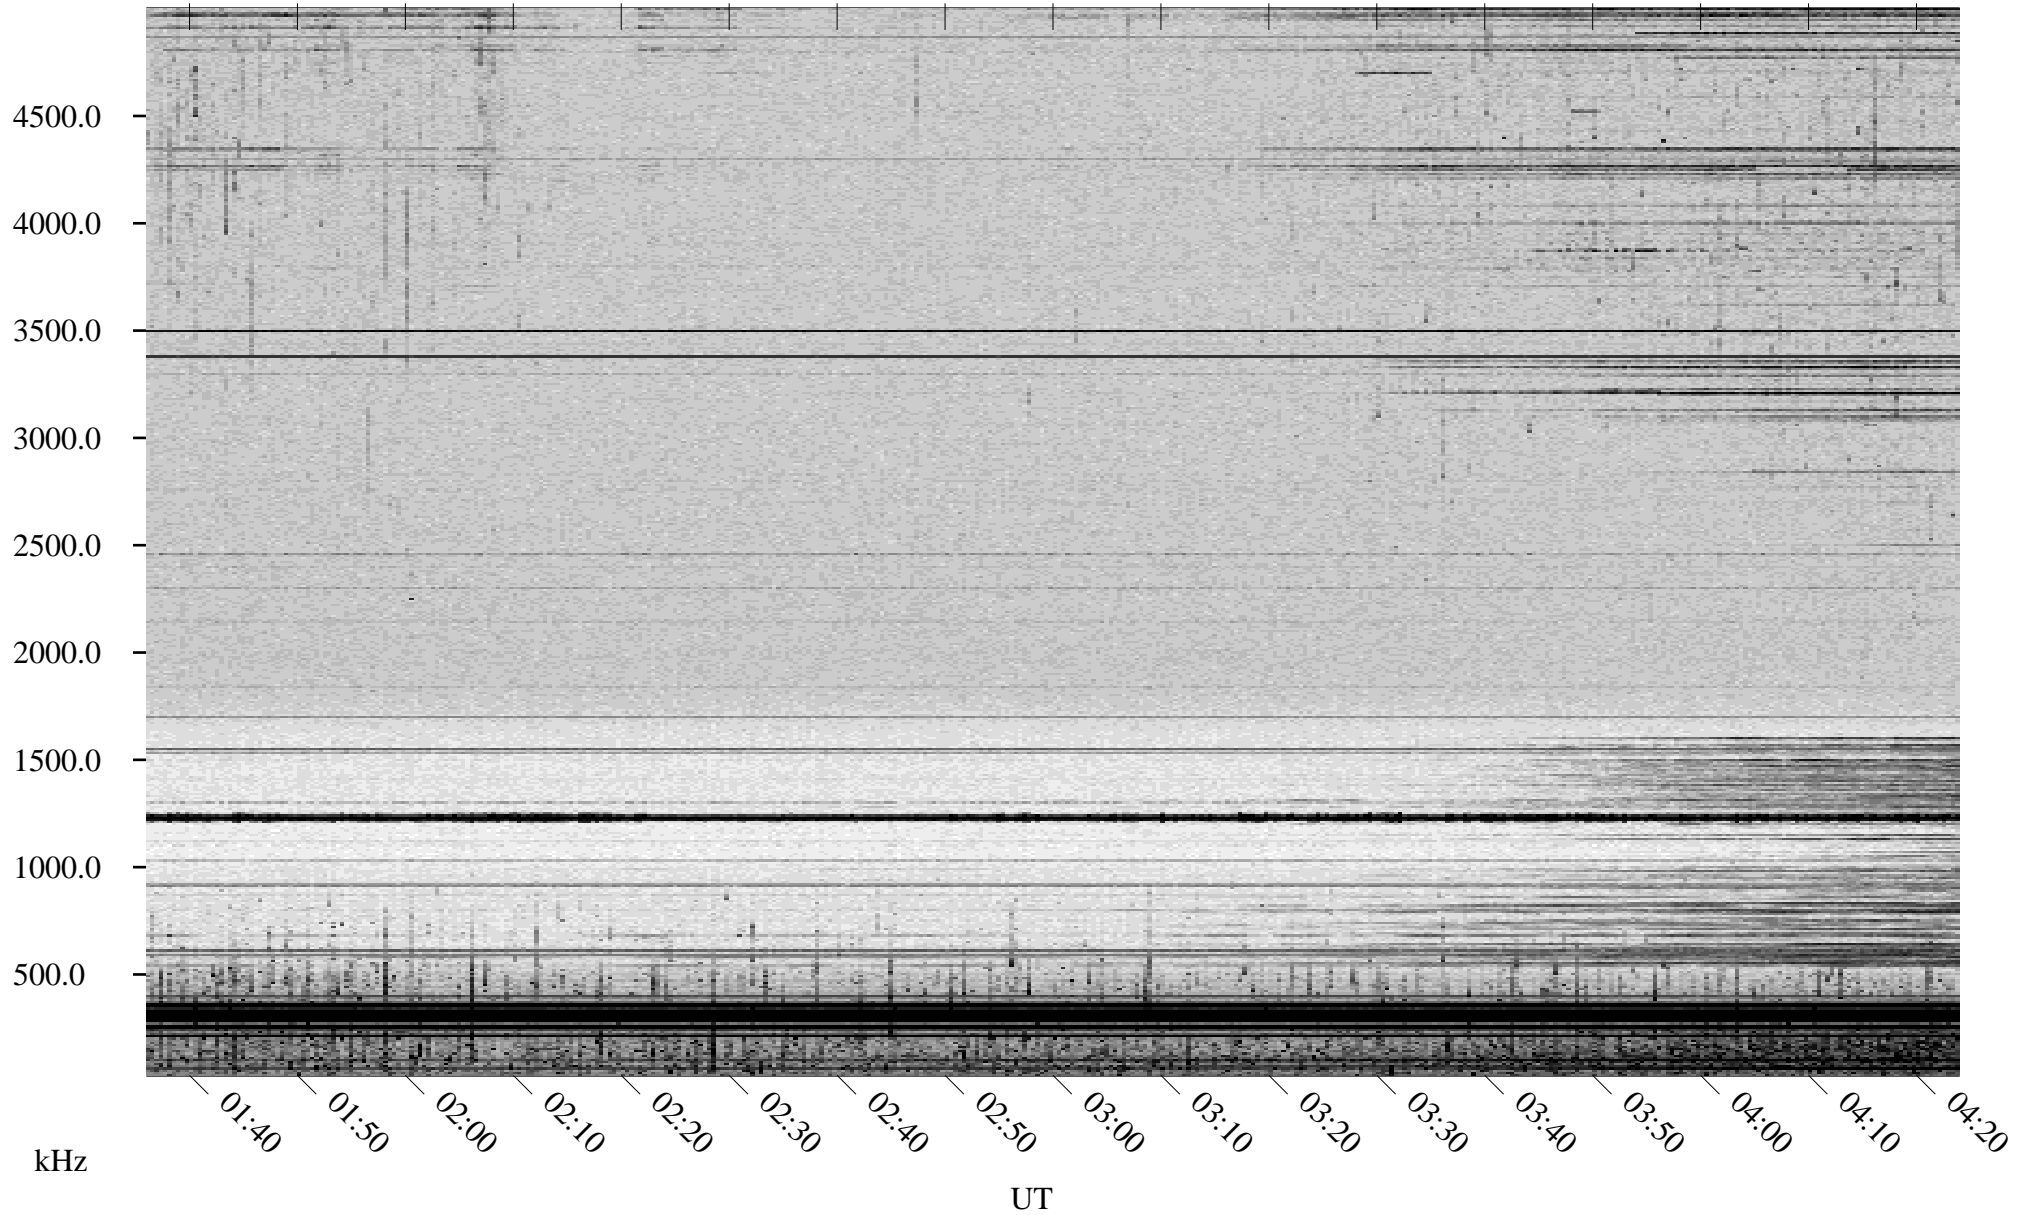

06/21/1998 Churchill, Manitoba

Linear Scale Black = 161 White = 15

ch98172l.r00m max_12

Page 1

06/21/1998 Churchill, Manitoba

Linear Scale Black = 161 White = 15

ch98172l.r00m max_12

Page 2

06/22/1998 Churchill, Manitoba

Linear Scale Black = 161 White = 15

ch98172l.r00m max_12

Page 3

06/22/1998 Churchill, Manitoba

Linear Scale Black = 161 White = 15

ch98172l.r00m max_12

Page 4

06/22/1998 Churchill, Manitoba

Linear Scale Black = 161 White = 15

ch98172l.r00m max_12

Page 5

06/22/1998 Churchill, Manitoba

Linear Scale Black = 161 White = 15

ch98172l.r00m max_12

Page 6

06/22/1998 Churchill, Manitoba

Linear Scale Black = 161 White = 15

ch98172l.r00m max_12

Page 7

06/22/1998 Churchill, Manitoba

Linear Scale Black = 161 White = 15

ch98172l.r00m max_12

Page 8