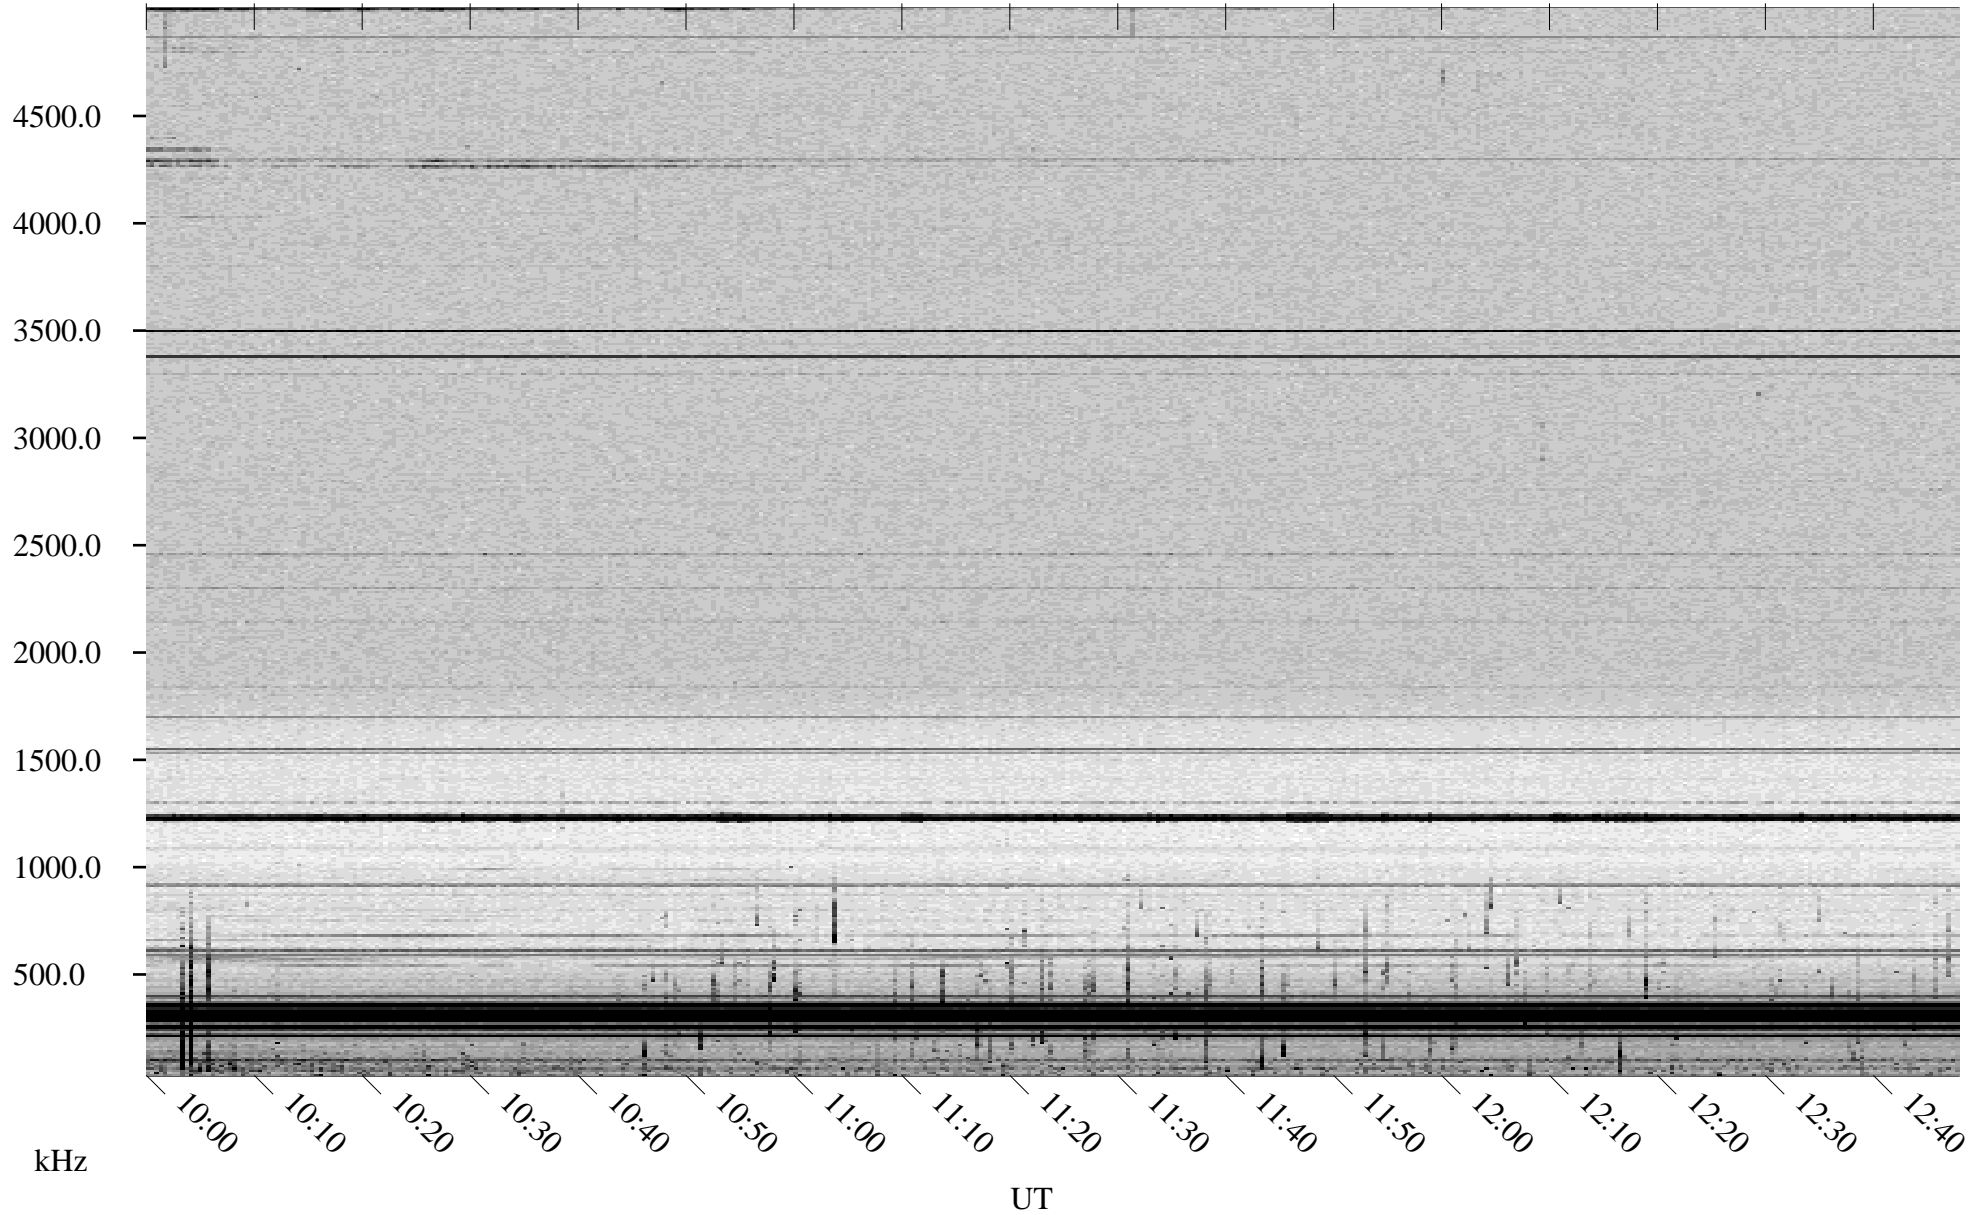

06/21/1998 Churchill, Manitoba

Linear Scale Black = 161 White = 15

ch98172l.r00m max_12

Page 1

06/21/1998 Churchill, Manitoba

Linear Scale Black = 161 White = 15

ch98172l.r00m max_12

Page 2

06/22/1998 Churchill, Manitoba

Linear Scale Black = 161 White = 15

ch98172l.r00m max_12

Page 3

06/22/1998 Churchill, Manitoba

Linear Scale Black = 161 White = 15

ch98172l.r00m max_12

Page 4

06/22/1998 Churchill, Manitoba

Linear Scale Black = 161 White = 15

ch98172l.r00m max_12

Page 5

06/22/1998 Churchill, Manitoba

Linear Scale Black = 161 White = 15

ch98172l.r00m max_12

Page 6

06/22/1998 Churchill, Manitoba

Linear Scale Black = 161 White = 15

ch98172l.r00m max_12

Page 7

06/22/1998 Churchill, Manitoba

Linear Scale Black = 161 White = 15

ch98172l.r00m max_12

Page 8