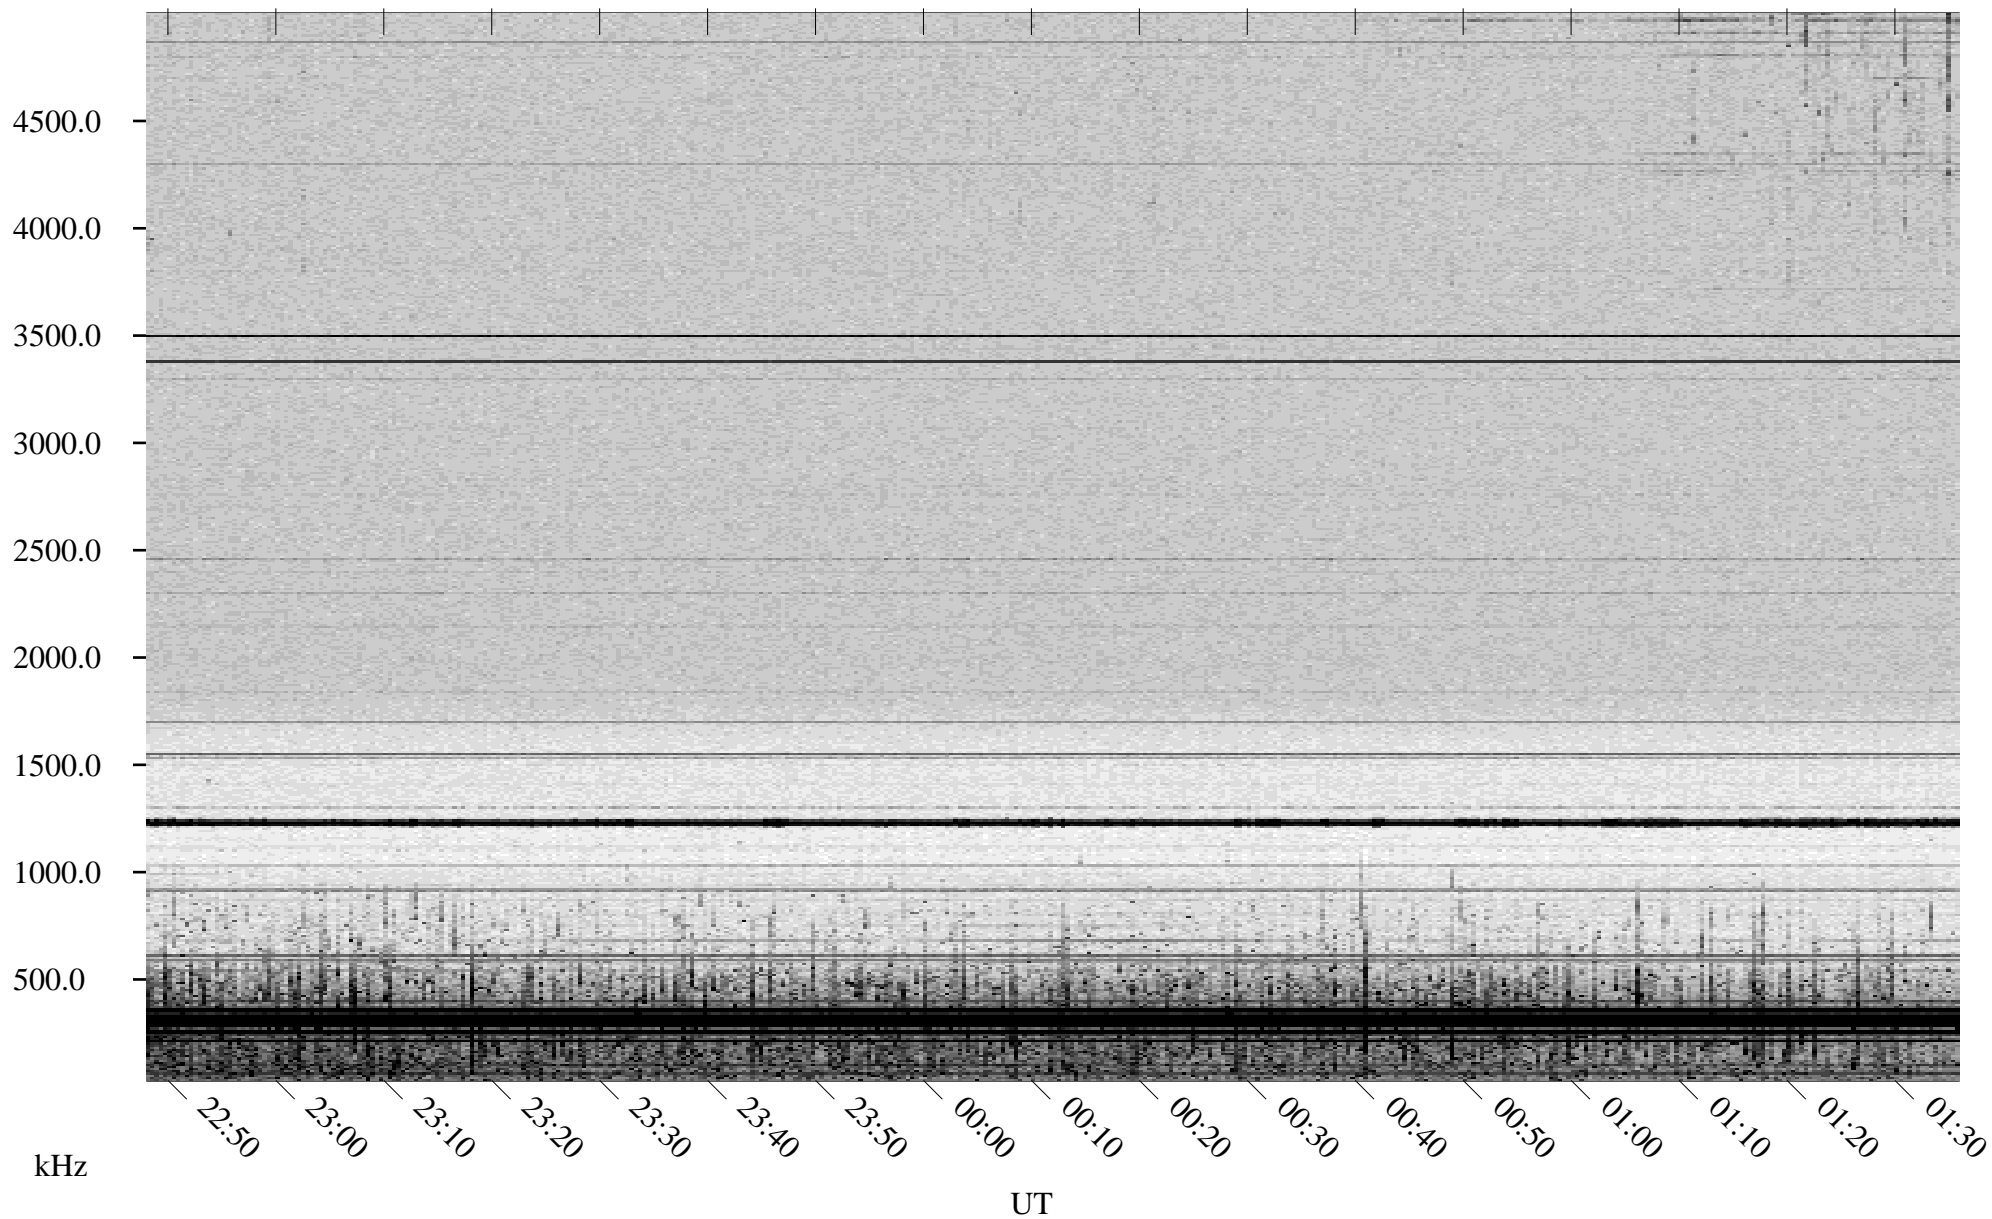

06/21/1998 Churchill, Manitoba

Linear Scale Black = 161 White = 15

ch98172l.r00m max_12

Page 1

06/21/1998 Churchill, Manitoba

Linear Scale Black = 161 White = 15

ch98172l.r00m max_12

Page 2

06/22/1998 Churchill, Manitoba

Linear Scale Black = 161 White = 15

ch98172l.r00m max_12

Page 3

06/22/1998 Churchill, Manitoba

Linear Scale Black = 161 White = 15

ch98172l.r00m max_12

Page 4

06/22/1998 Churchill, Manitoba

Linear Scale Black = 161 White = 15

ch98172l.r00m max_12

Page 5

06/22/1998 Churchill, Manitoba

Linear Scale Black = 161 White = 15

ch98172l.r00m max_12

Page 6

06/22/1998 Churchill, Manitoba

Linear Scale Black = 161 White = 15

ch98172l.r00m max_12

Page 7

06/22/1998 Churchill, Manitoba

Linear Scale Black = 161 White = 15

ch98172l.r00m max_12

Page 8