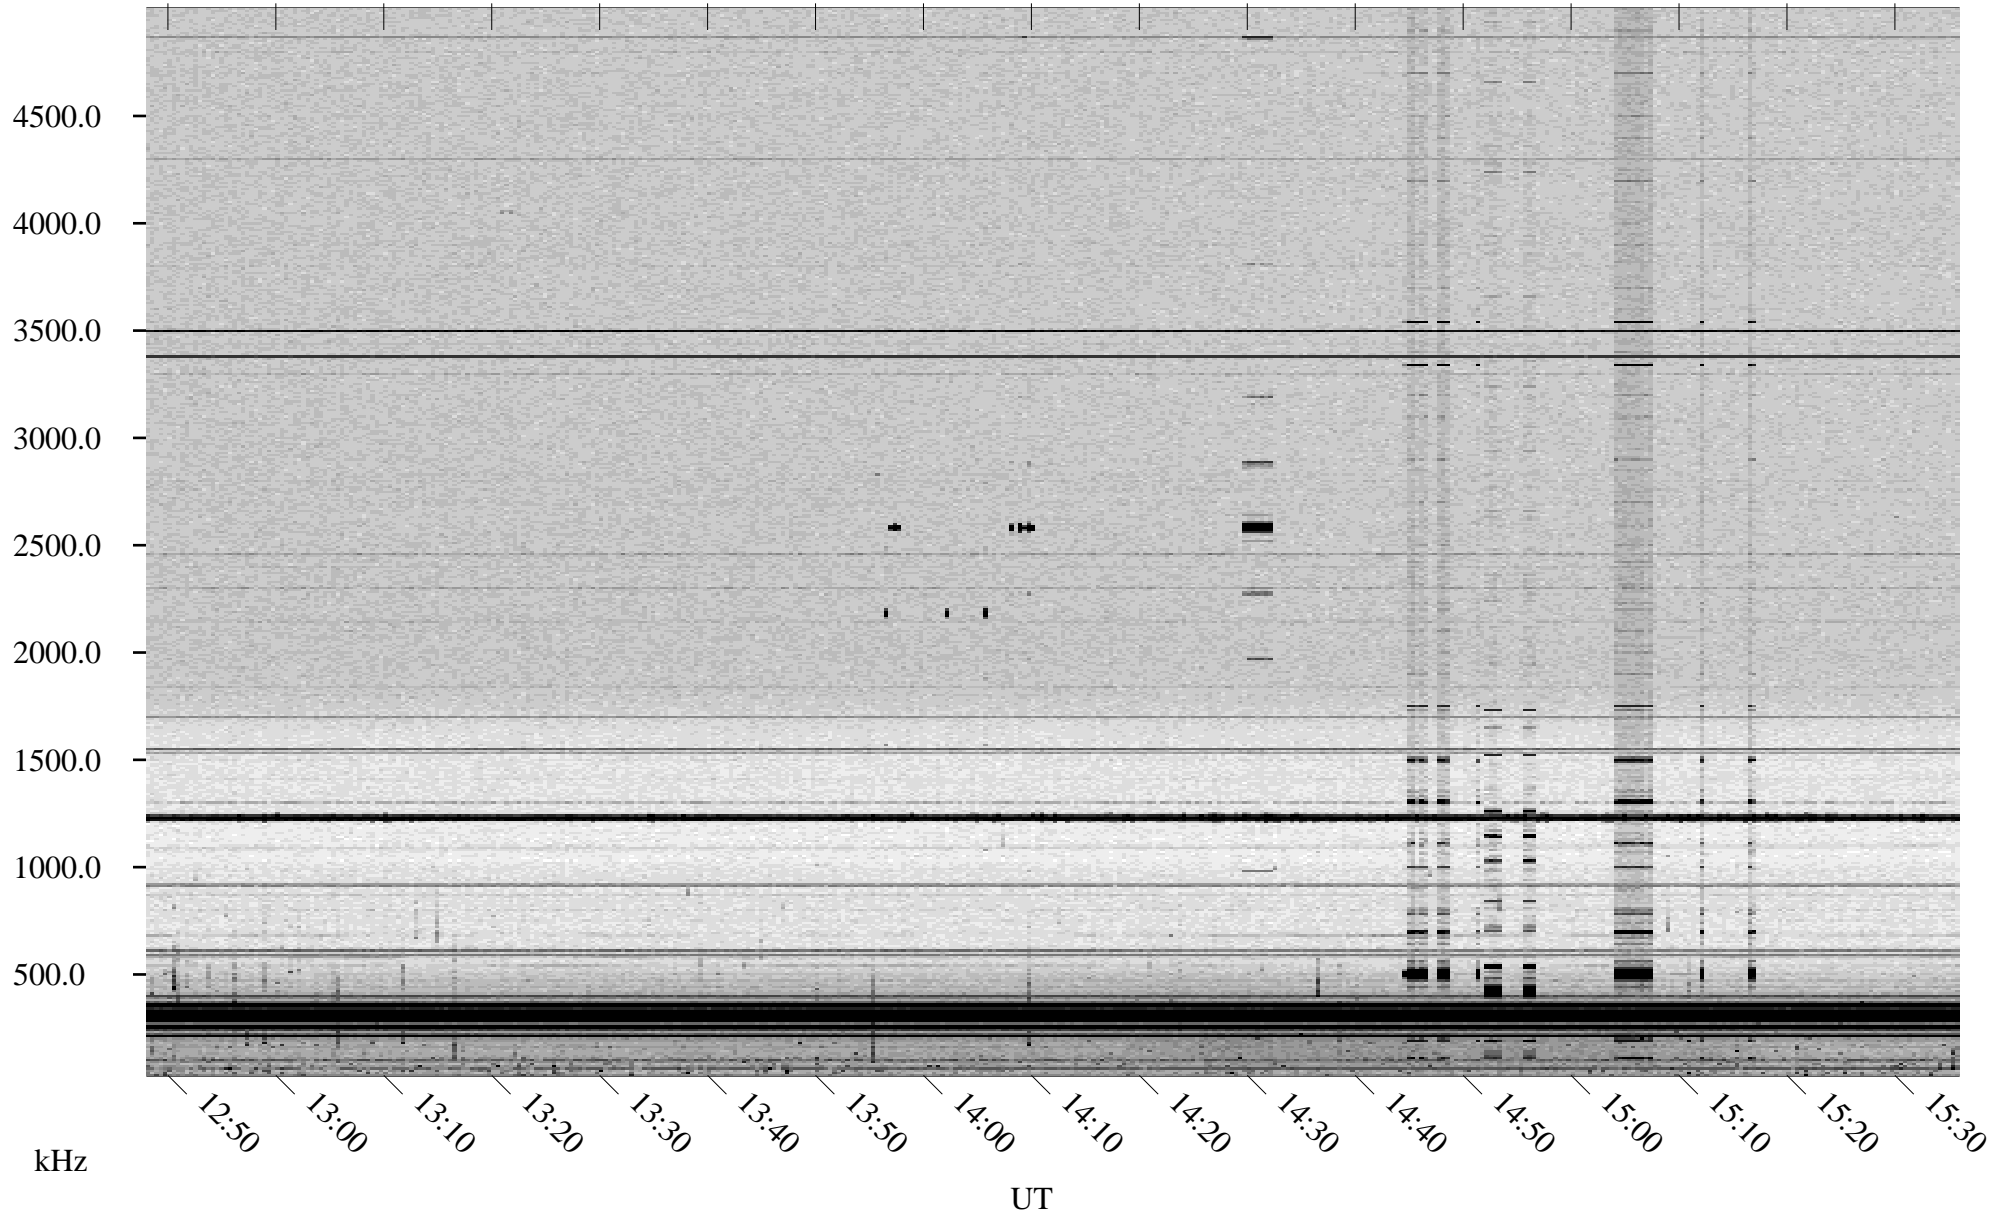

06/21/1998 Churchill, Manitoba

Linear Scale Black = 161 White = 15

ch98172l.r00m max_12

Page 1

06/21/1998 Churchill, Manitoba

Linear Scale Black = 161 White = 15

ch98172l.r00m max_12

Page 2

06/22/1998 Churchill, Manitoba

Linear Scale Black = 161 White = 15

ch98172l.r00m max_12

Page 3

06/22/1998 Churchill, Manitoba

Linear Scale Black = 161 White = 15

ch98172l.r00m max_12

Page 4

06/22/1998 Churchill, Manitoba

Linear Scale Black = 161 White = 15

ch98172l.r00m max_12

Page 5

06/22/1998 Churchill, Manitoba

Linear Scale Black = 161 White = 15

ch98172l.r00m max_12

Page 6

06/22/1998 Churchill, Manitoba

Linear Scale Black = 161 White = 15

ch98172l.r00m max_12

Page 7

06/22/1998 Churchill, Manitoba

Linear Scale Black = 161 White = 15

ch98172l.r00m max_12

Page 8