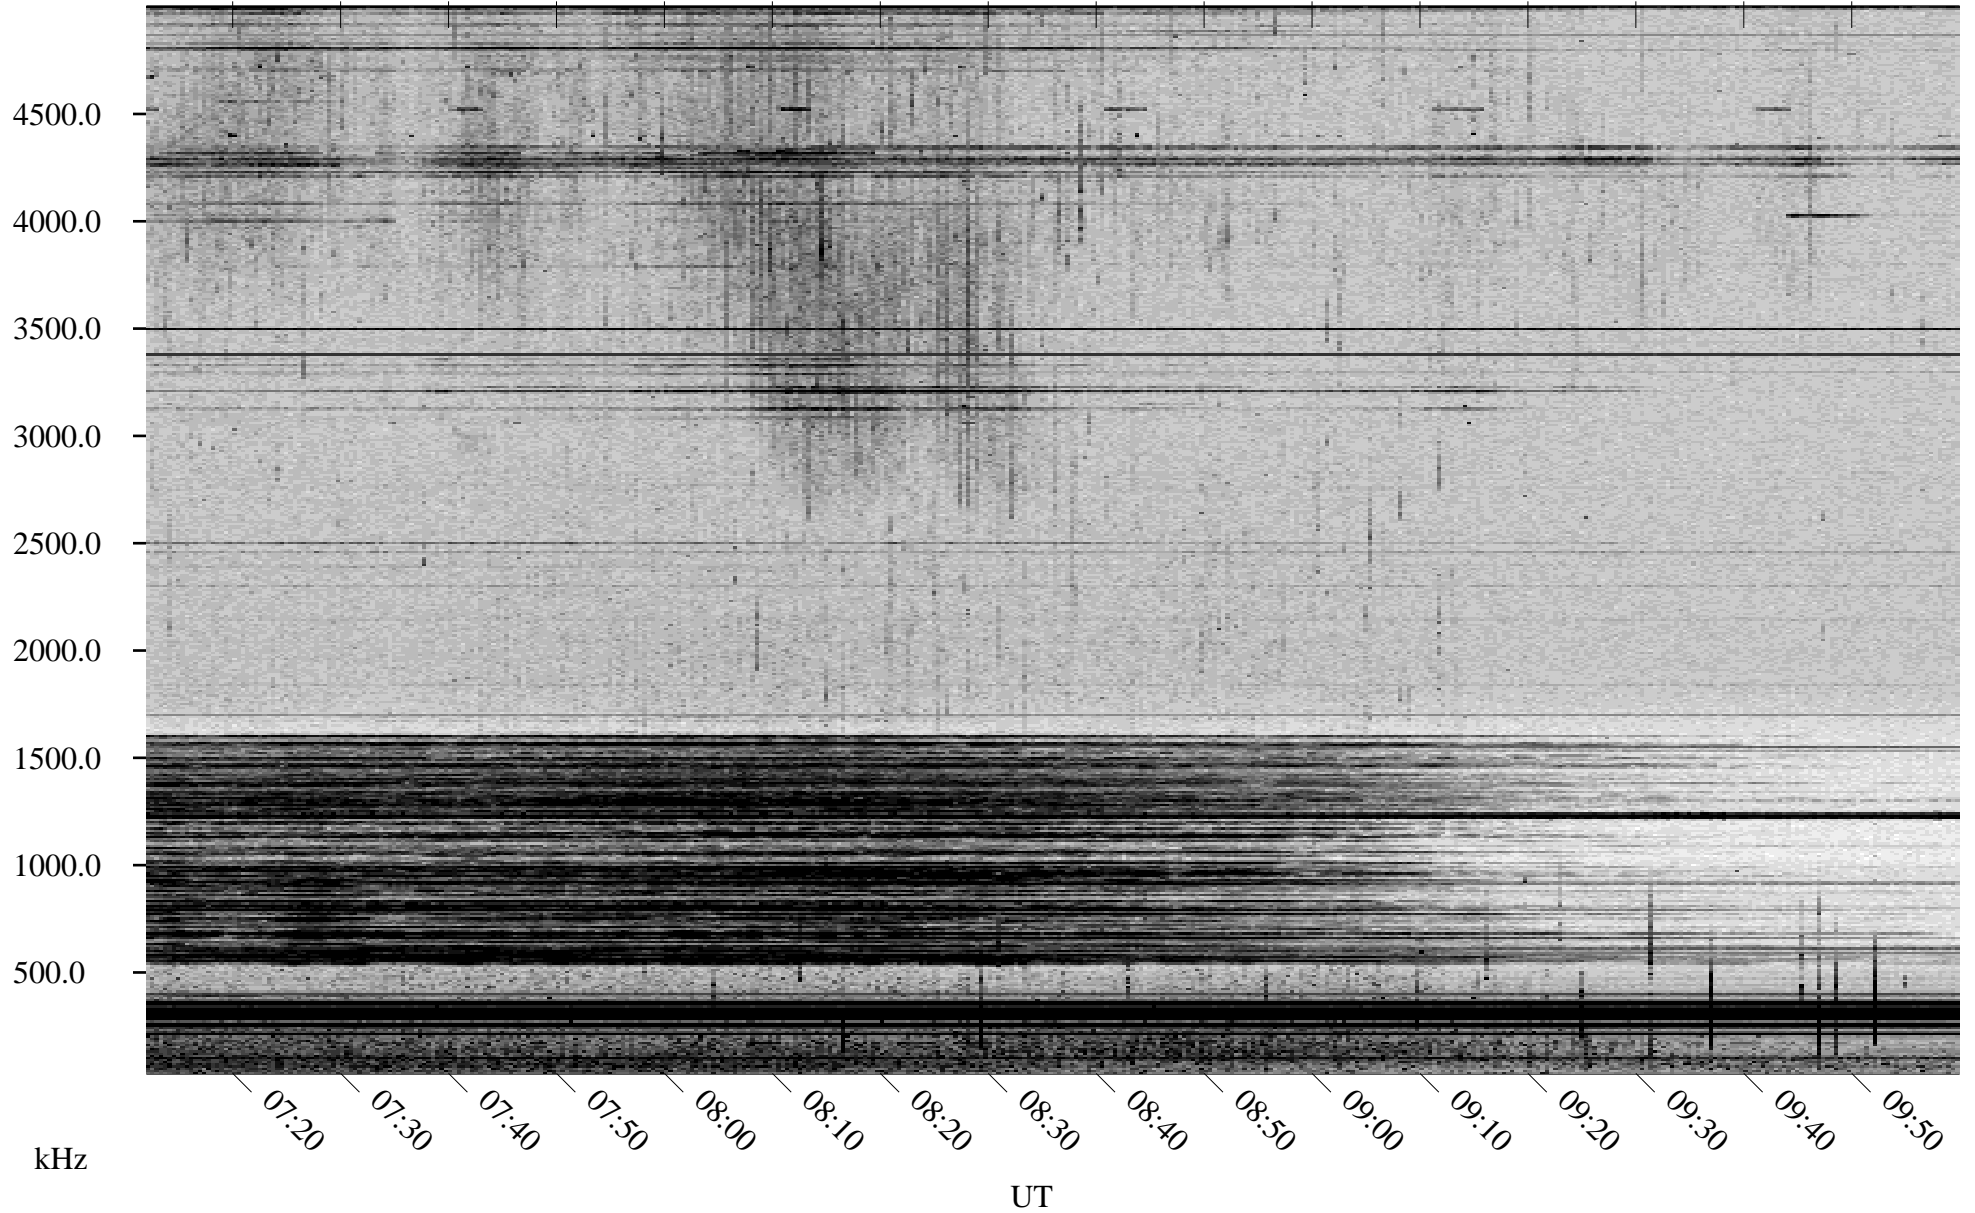

06/21/1998 Churchill, Manitoba

Linear Scale Black = 161 White = 15

ch98172l.r00m max_12

Page 1

06/21/1998 Churchill, Manitoba

Linear Scale Black = 161 White = 15

ch98172l.r00m max_12

Page 2

06/22/1998 Churchill, Manitoba

Linear Scale Black = 161 White = 15

ch98172l.r00m max_12

Page 3

06/22/1998 Churchill, Manitoba

Linear Scale Black = 161 White = 15

ch98172l.r00m max_12

Page 4

06/22/1998 Churchill, Manitoba

Linear Scale Black = 161 White = 15

ch98172l.r00m max_12

Page 5

06/22/1998 Churchill, Manitoba

Linear Scale Black = 161 White = 15

ch98172l.r00m max_12

Page 6

06/22/1998 Churchill, Manitoba

Linear Scale Black = 161 White = 15

ch98172l.r00m max_12

Page 7

06/22/1998 Churchill, Manitoba

Linear Scale Black = 161 White = 15

ch98172l.r00m max_12

Page 8