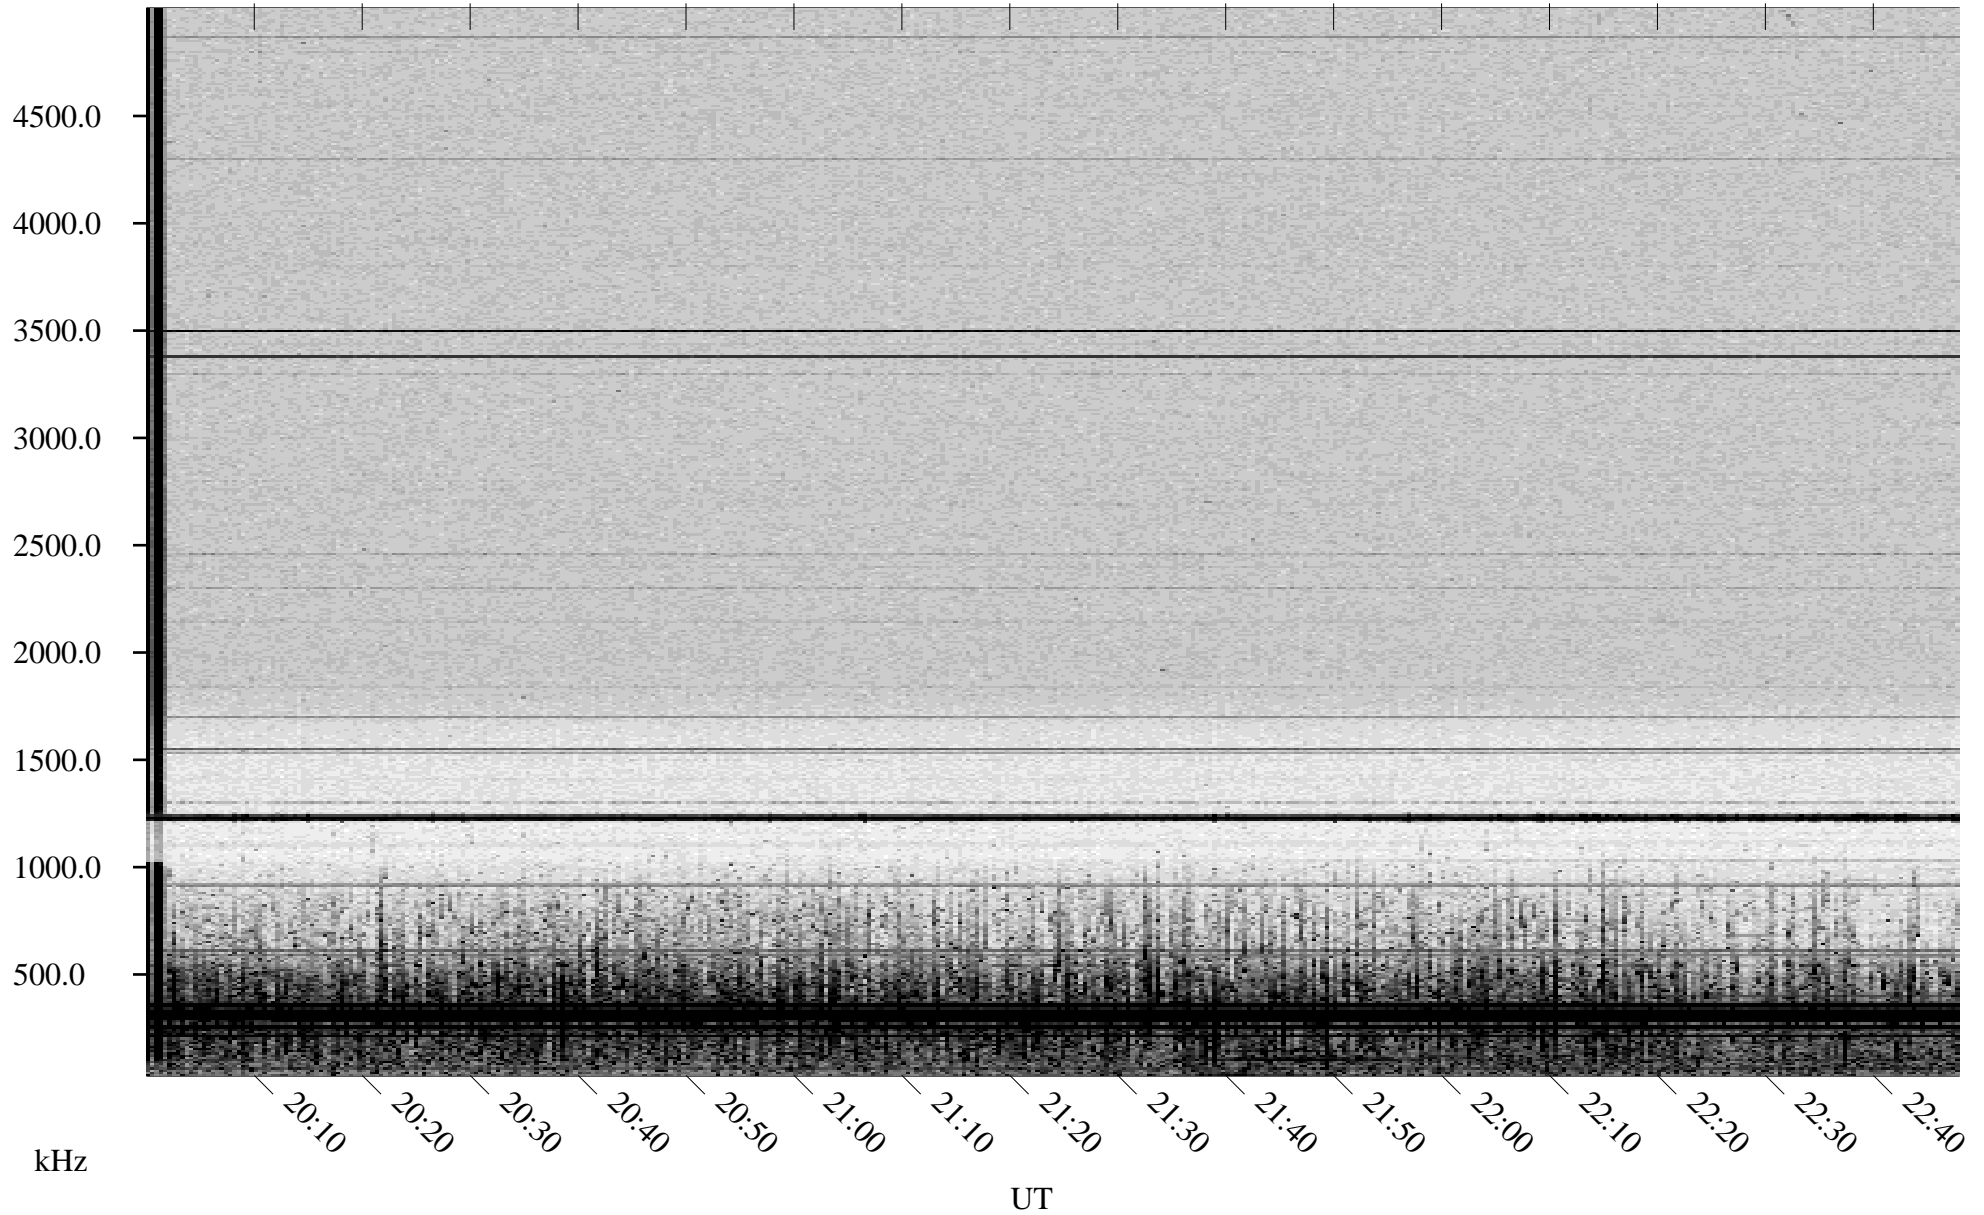

06/21/1998 Churchill, Manitoba

Linear Scale Black = 161 White = 15

ch98172l.r00m max_12

Page 1

06/21/1998 Churchill, Manitoba

Linear Scale Black = 161 White = 15

ch98172l.r00m max_12

Page 2

06/22/1998 Churchill, Manitoba

Linear Scale Black = 161 White = 15

ch98172l.r00m max_12

Page 3

06/22/1998 Churchill, Manitoba

Linear Scale Black = 161 White = 15

ch98172l.r00m max_12

Page 4

06/22/1998 Churchill, Manitoba

Linear Scale Black = 161 White = 15

ch98172l.r00m max_12

Page 5

06/22/1998 Churchill, Manitoba

Linear Scale Black = 161 White = 15

ch98172l.r00m max_12

Page 6

06/22/1998 Churchill, Manitoba

Linear Scale Black = 161 White = 15

ch98172l.r00m max_12

Page 7

06/22/1998 Churchill, Manitoba

Linear Scale Black = 161 White = 15

ch98172l.r00m max_12

Page 8