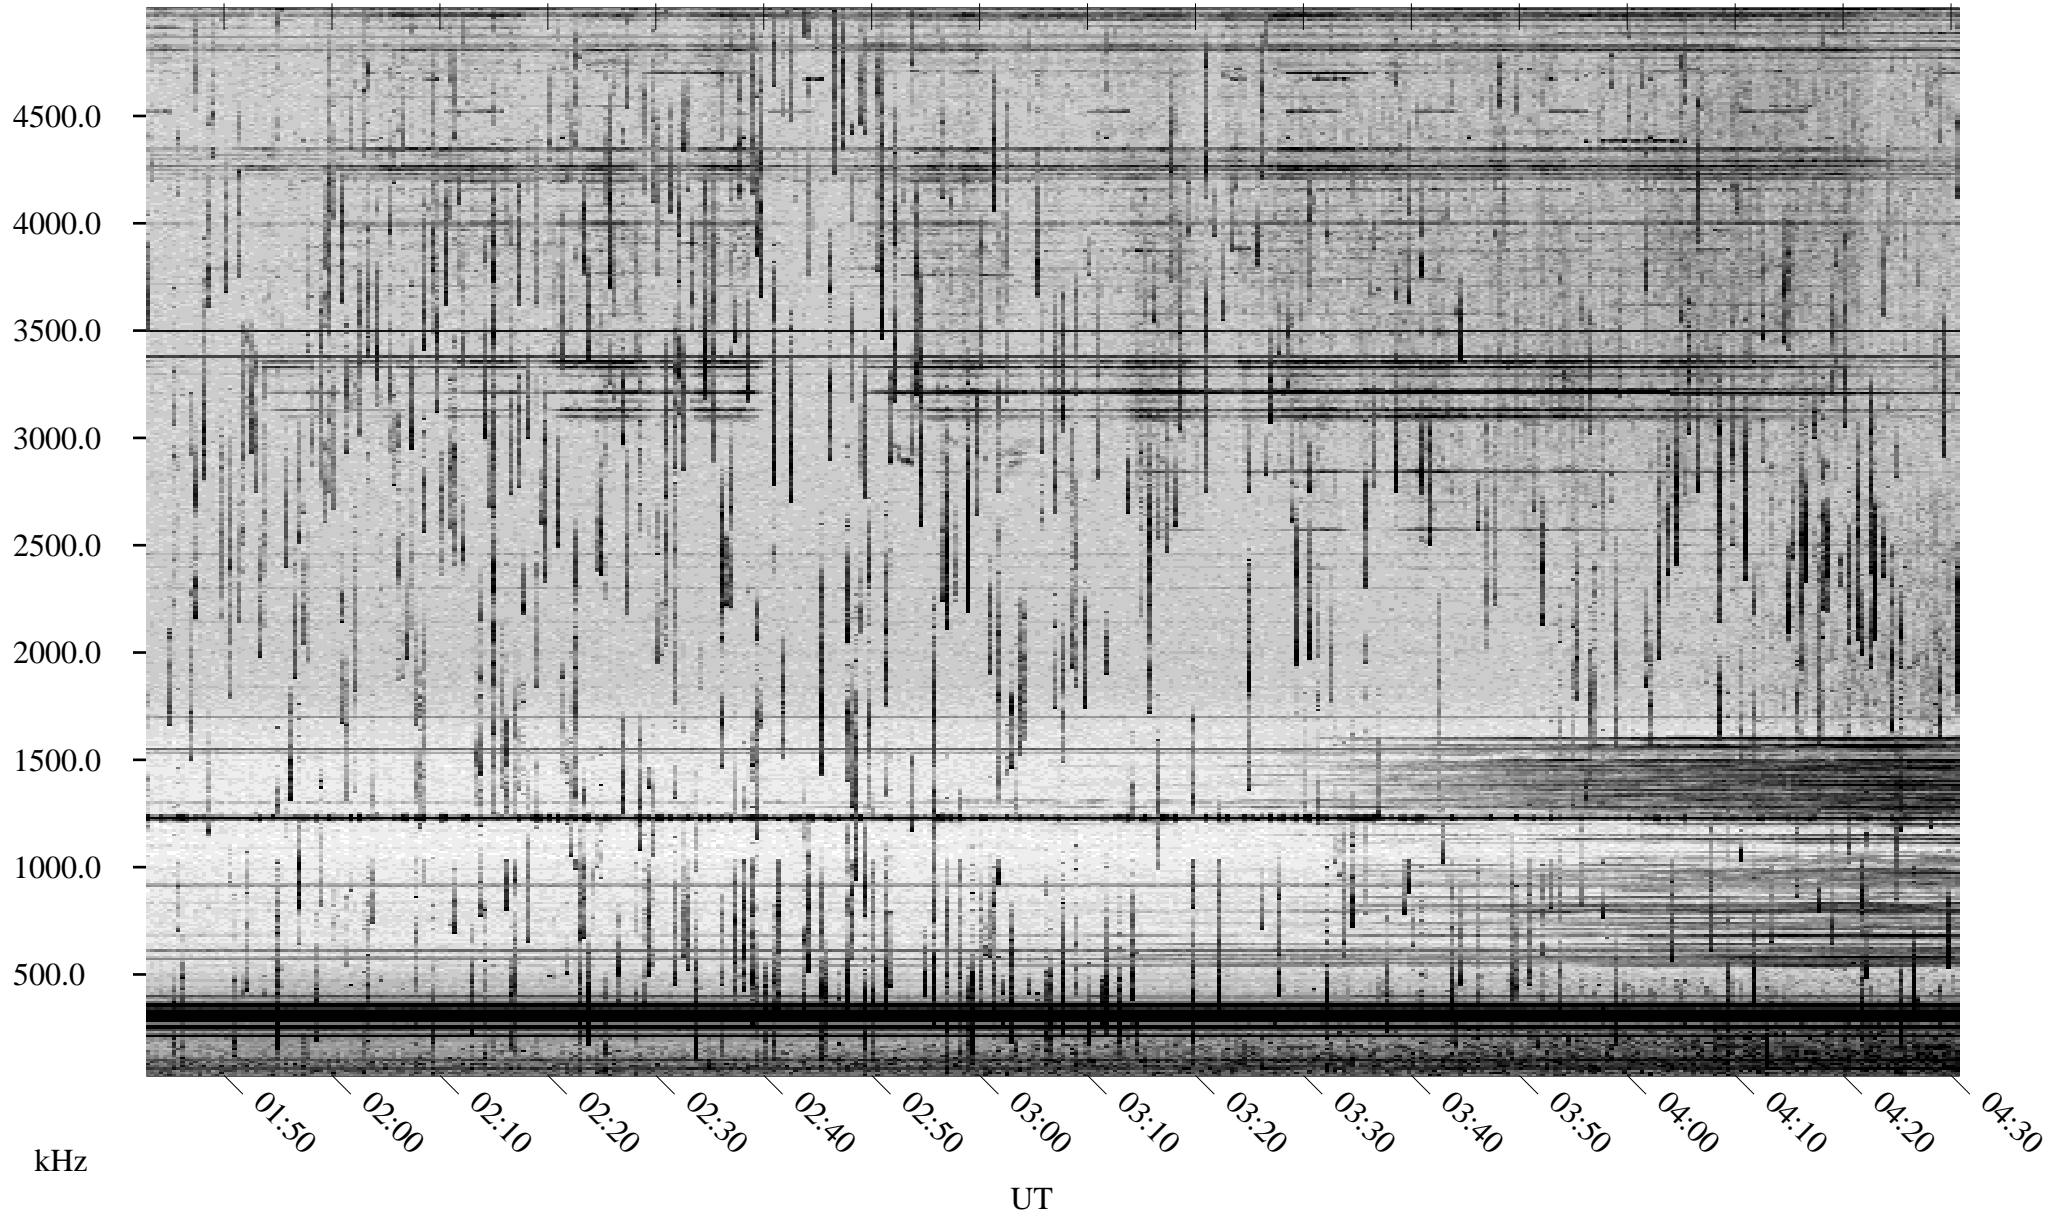

# 06/22/1998 Churchill, Manitoba

Linear Scale    Black = 161    White = 15

ch98173l.r00m max\_12

Page 1

# 06/22/1998 Churchill, Manitoba

Linear Scale    Black = 161    White = 15

ch98173l.r00m max\_12

Page 2

# 06/23/1998 Churchill, Manitoba

Linear Scale    Black = 161    White = 15

ch98173l.r00m max\_12

Page 3

# 06/23/1998 Churchill, Manitoba

Linear Scale    Black = 161    White = 15

ch98173l.r00m max\_12

Page 4