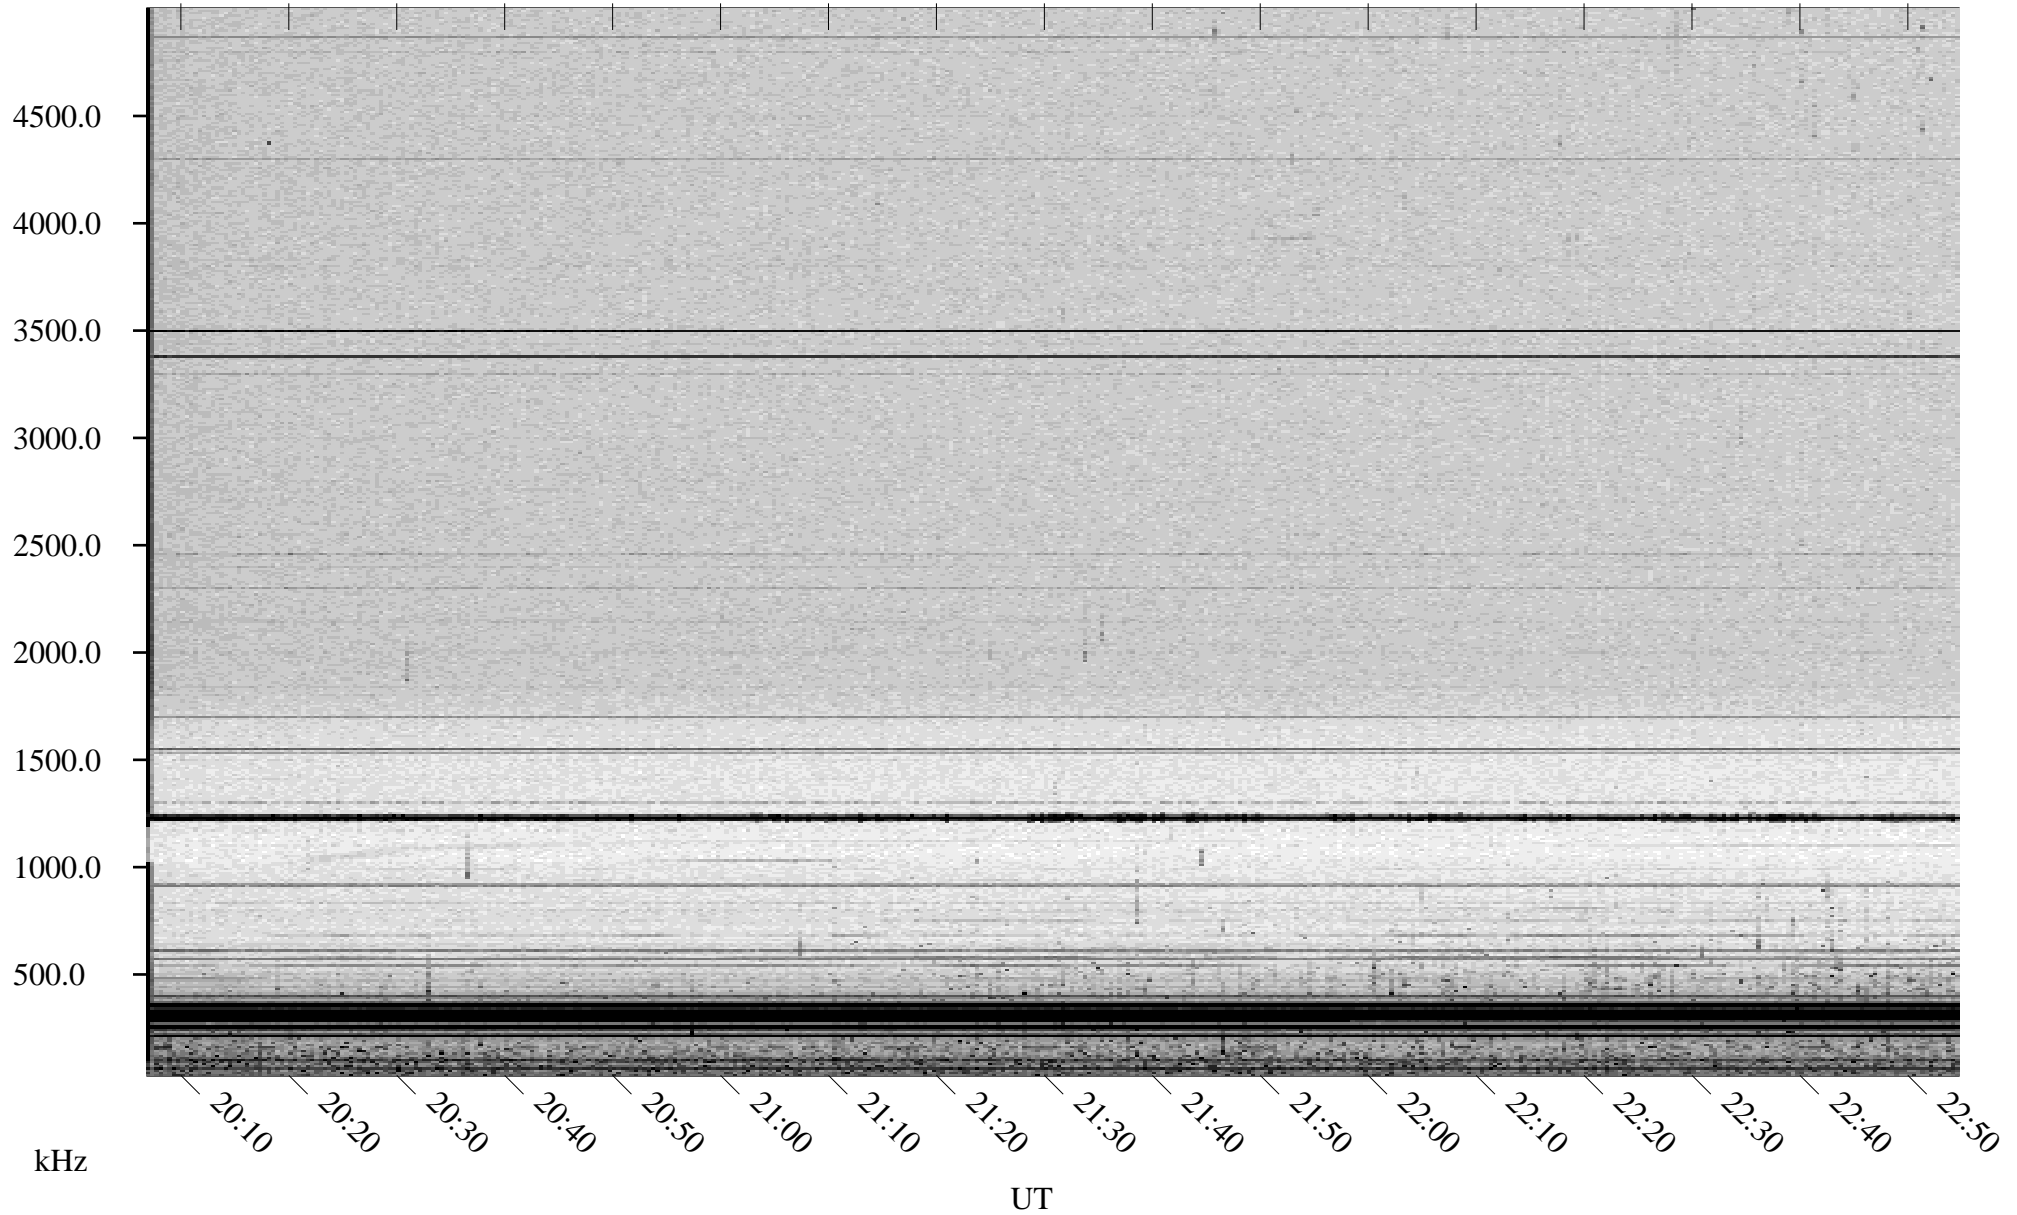

# 06/22/1998 Churchill, Manitoba

Linear Scale    Black = 161    White = 15

ch98173l.r00m max\_12

Page 1

# 06/22/1998 Churchill, Manitoba

Linear Scale    Black = 161    White = 15

ch98173l.r00m max\_12

Page 2

# 06/23/1998 Churchill, Manitoba

Linear Scale    Black = 161    White = 15

ch98173l.r00m max\_12

Page 3

# 06/23/1998 Churchill, Manitoba

Linear Scale    Black = 161    White = 15

ch98173l.r00m max\_12

Page 4