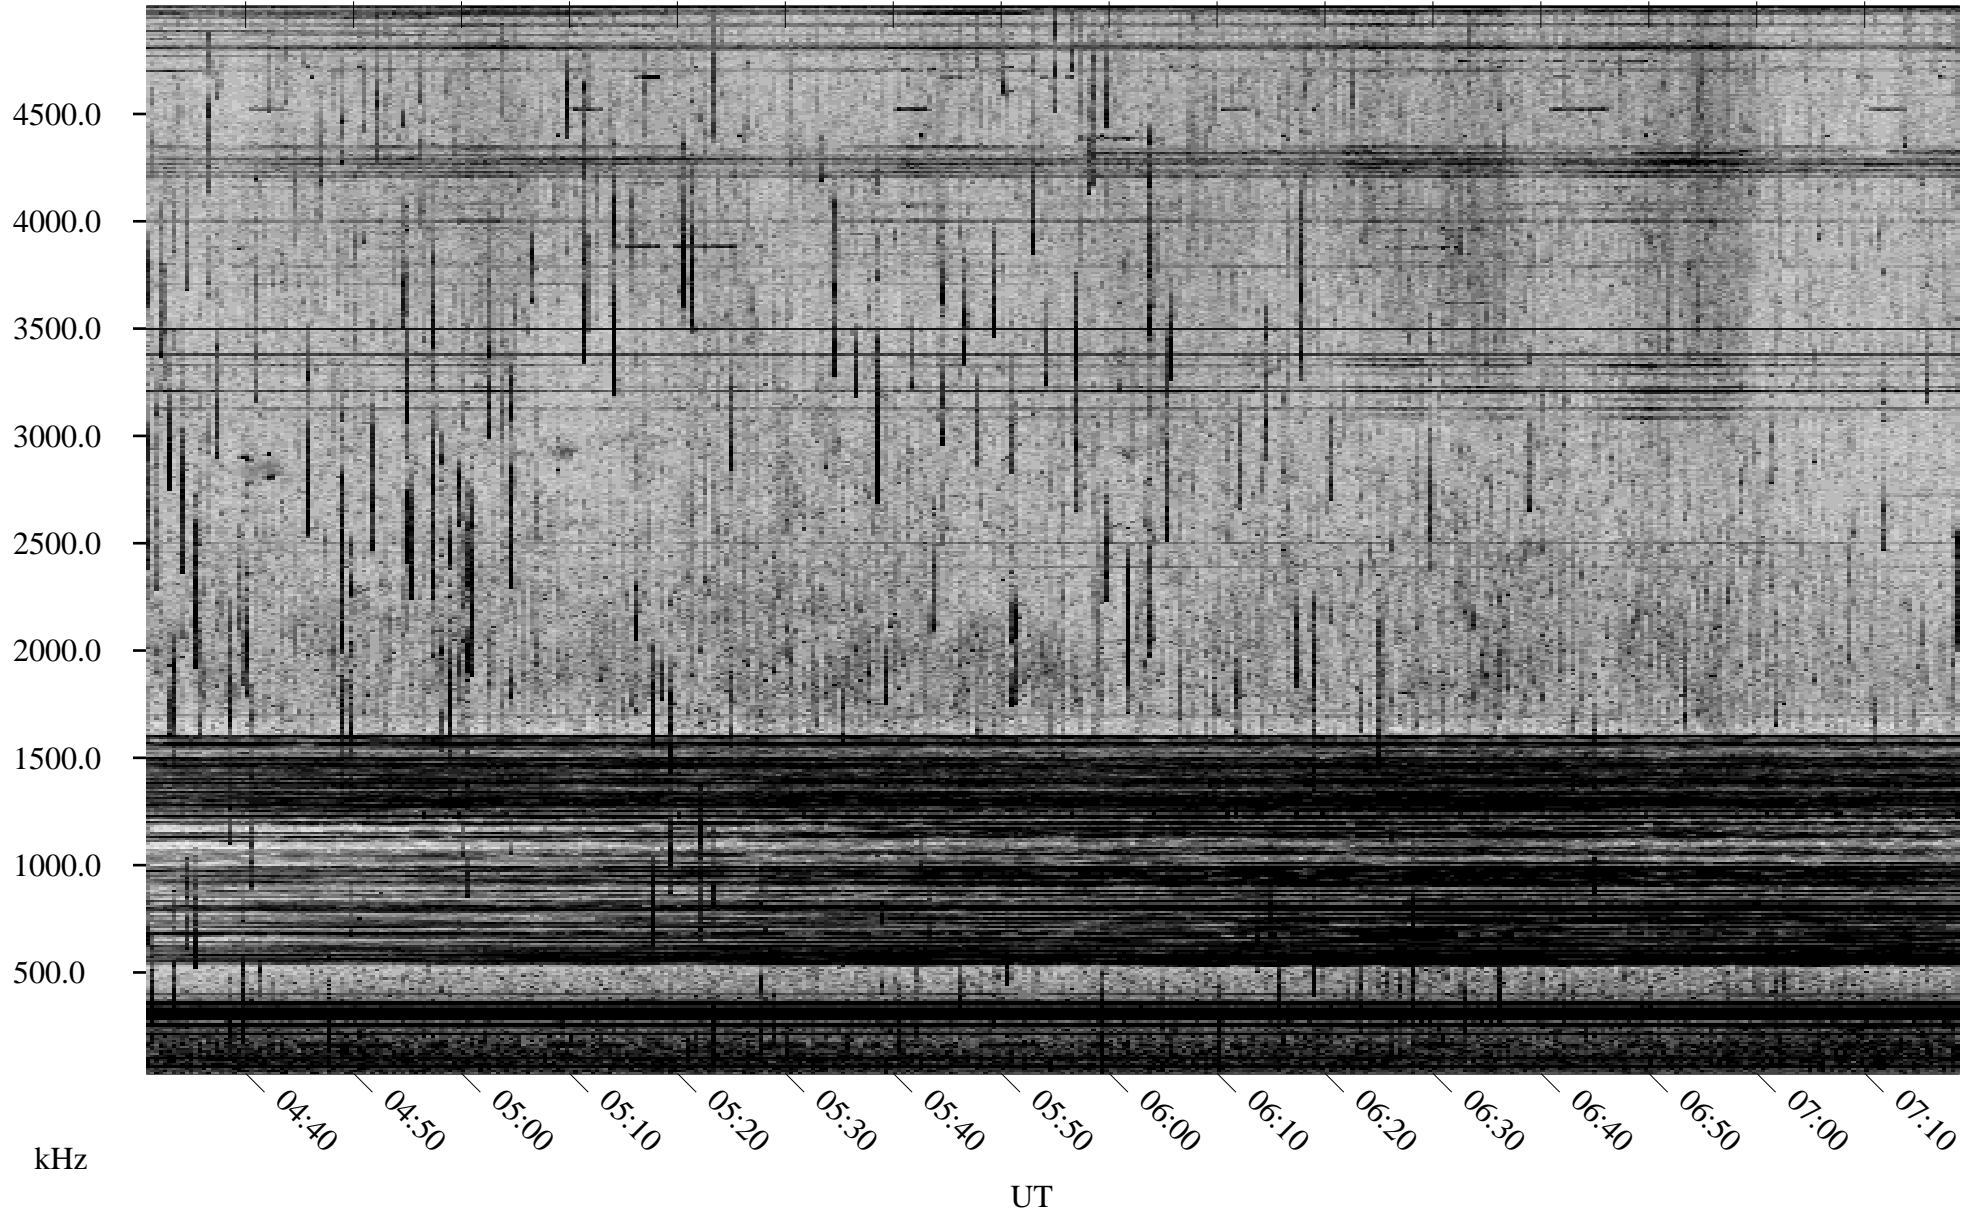

# 06/22/1998 Churchill, Manitoba

Linear Scale    Black = 161    White = 15

ch98173l.r00m max\_12

Page 1

# 06/22/1998 Churchill, Manitoba

Linear Scale    Black = 161    White = 15

ch98173l.r00m max\_12

Page 2

# 06/23/1998 Churchill, Manitoba

Linear Scale    Black = 161    White = 15

ch98173l.r00m max\_12

Page 3

# 06/23/1998 Churchill, Manitoba

Linear Scale    Black = 161    White = 15

ch98173l.r00m max\_12

Page 4