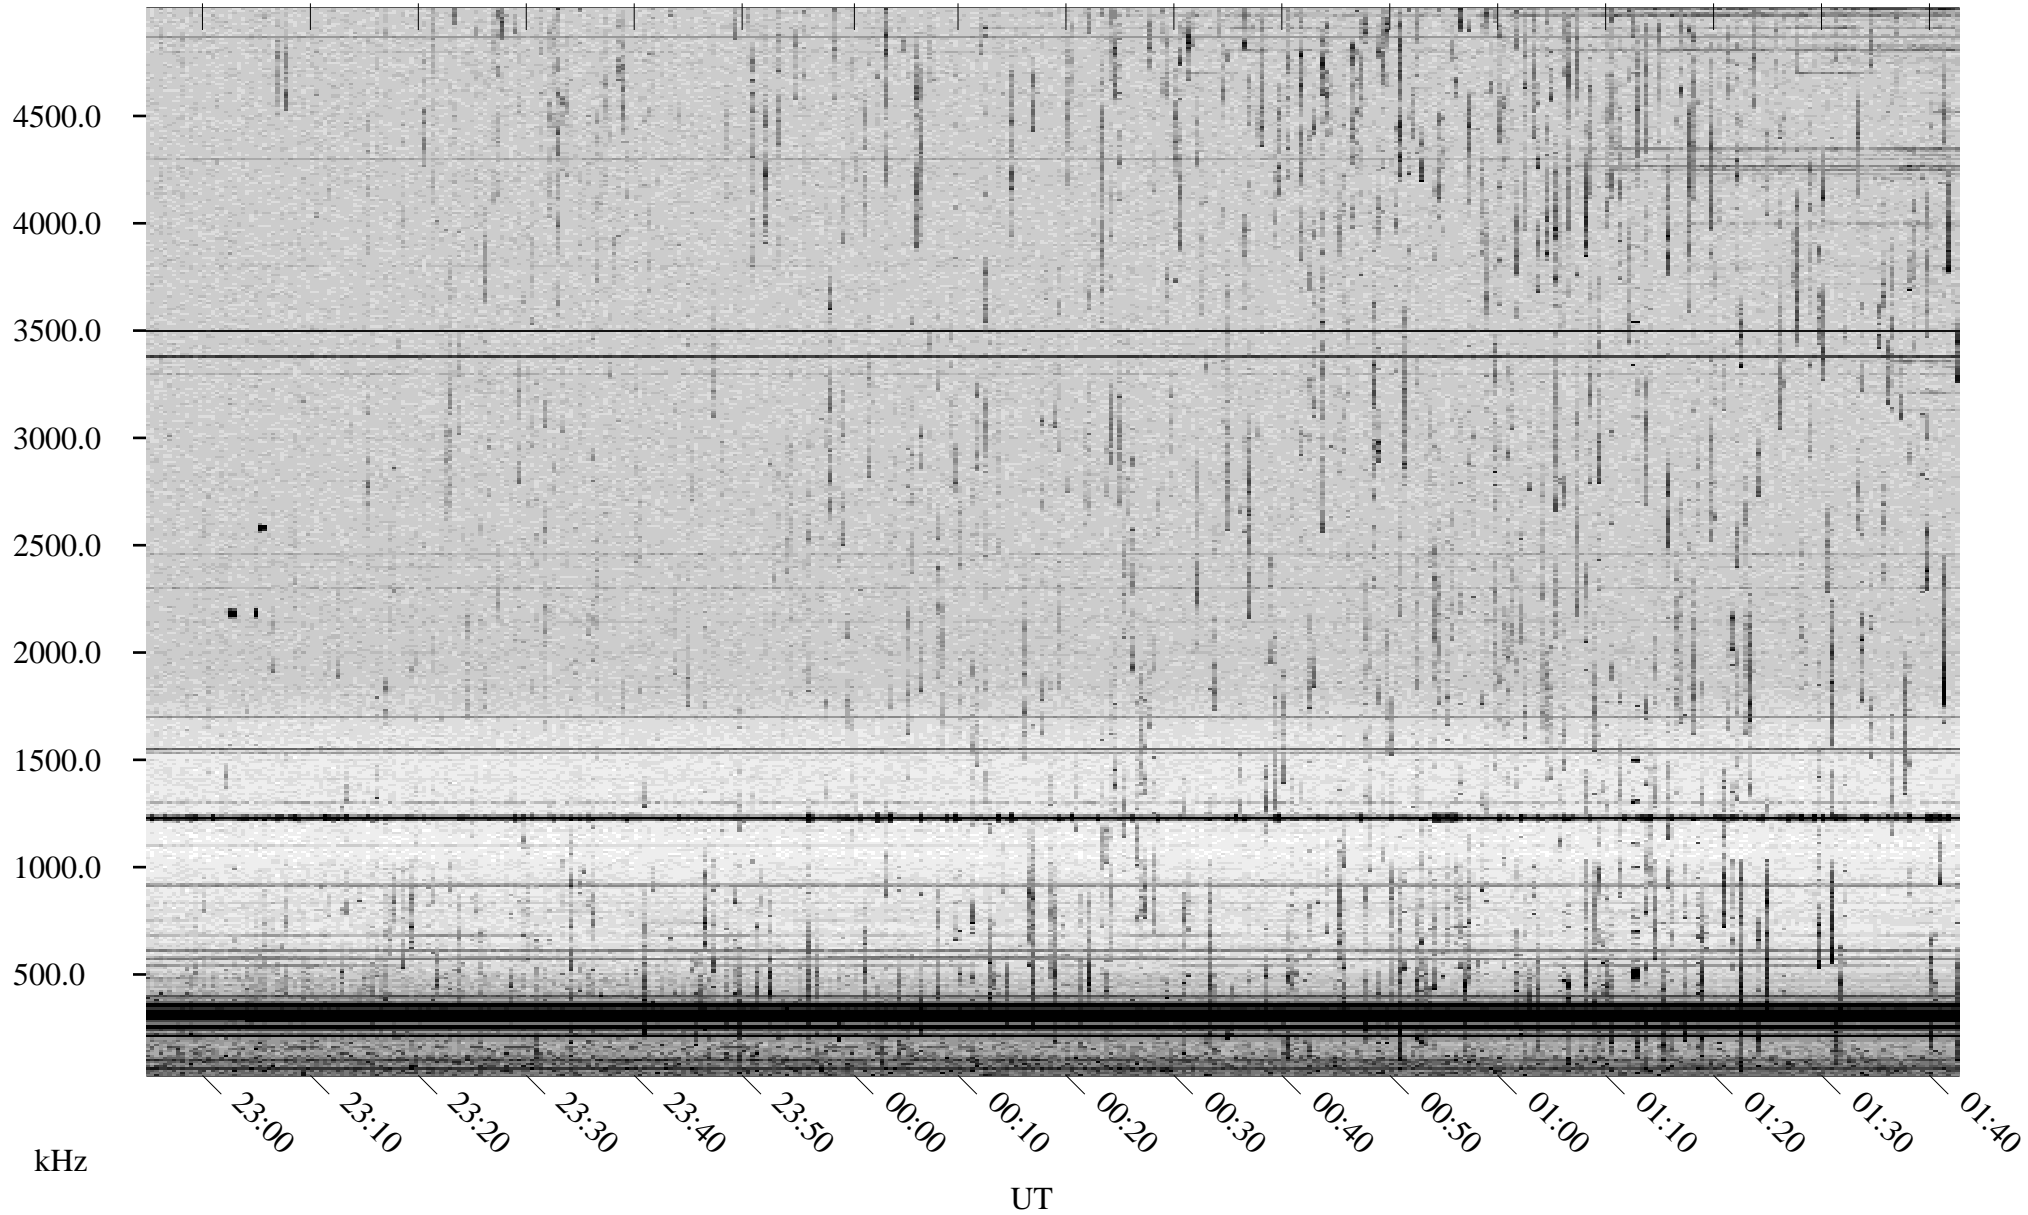

# 06/22/1998 Churchill, Manitoba

Linear Scale    Black = 161    White = 15

ch98173l.r00m max\_12

Page 1

# 06/22/1998 Churchill, Manitoba

Linear Scale    Black = 161    White = 15

ch98173l.r00m max\_12

Page 2

# 06/23/1998 Churchill, Manitoba

Linear Scale    Black = 161    White = 15

ch98173l.r00m max\_12

Page 3

# 06/23/1998 Churchill, Manitoba

Linear Scale    Black = 161    White = 15

ch98173l.r00m max\_12

Page 4