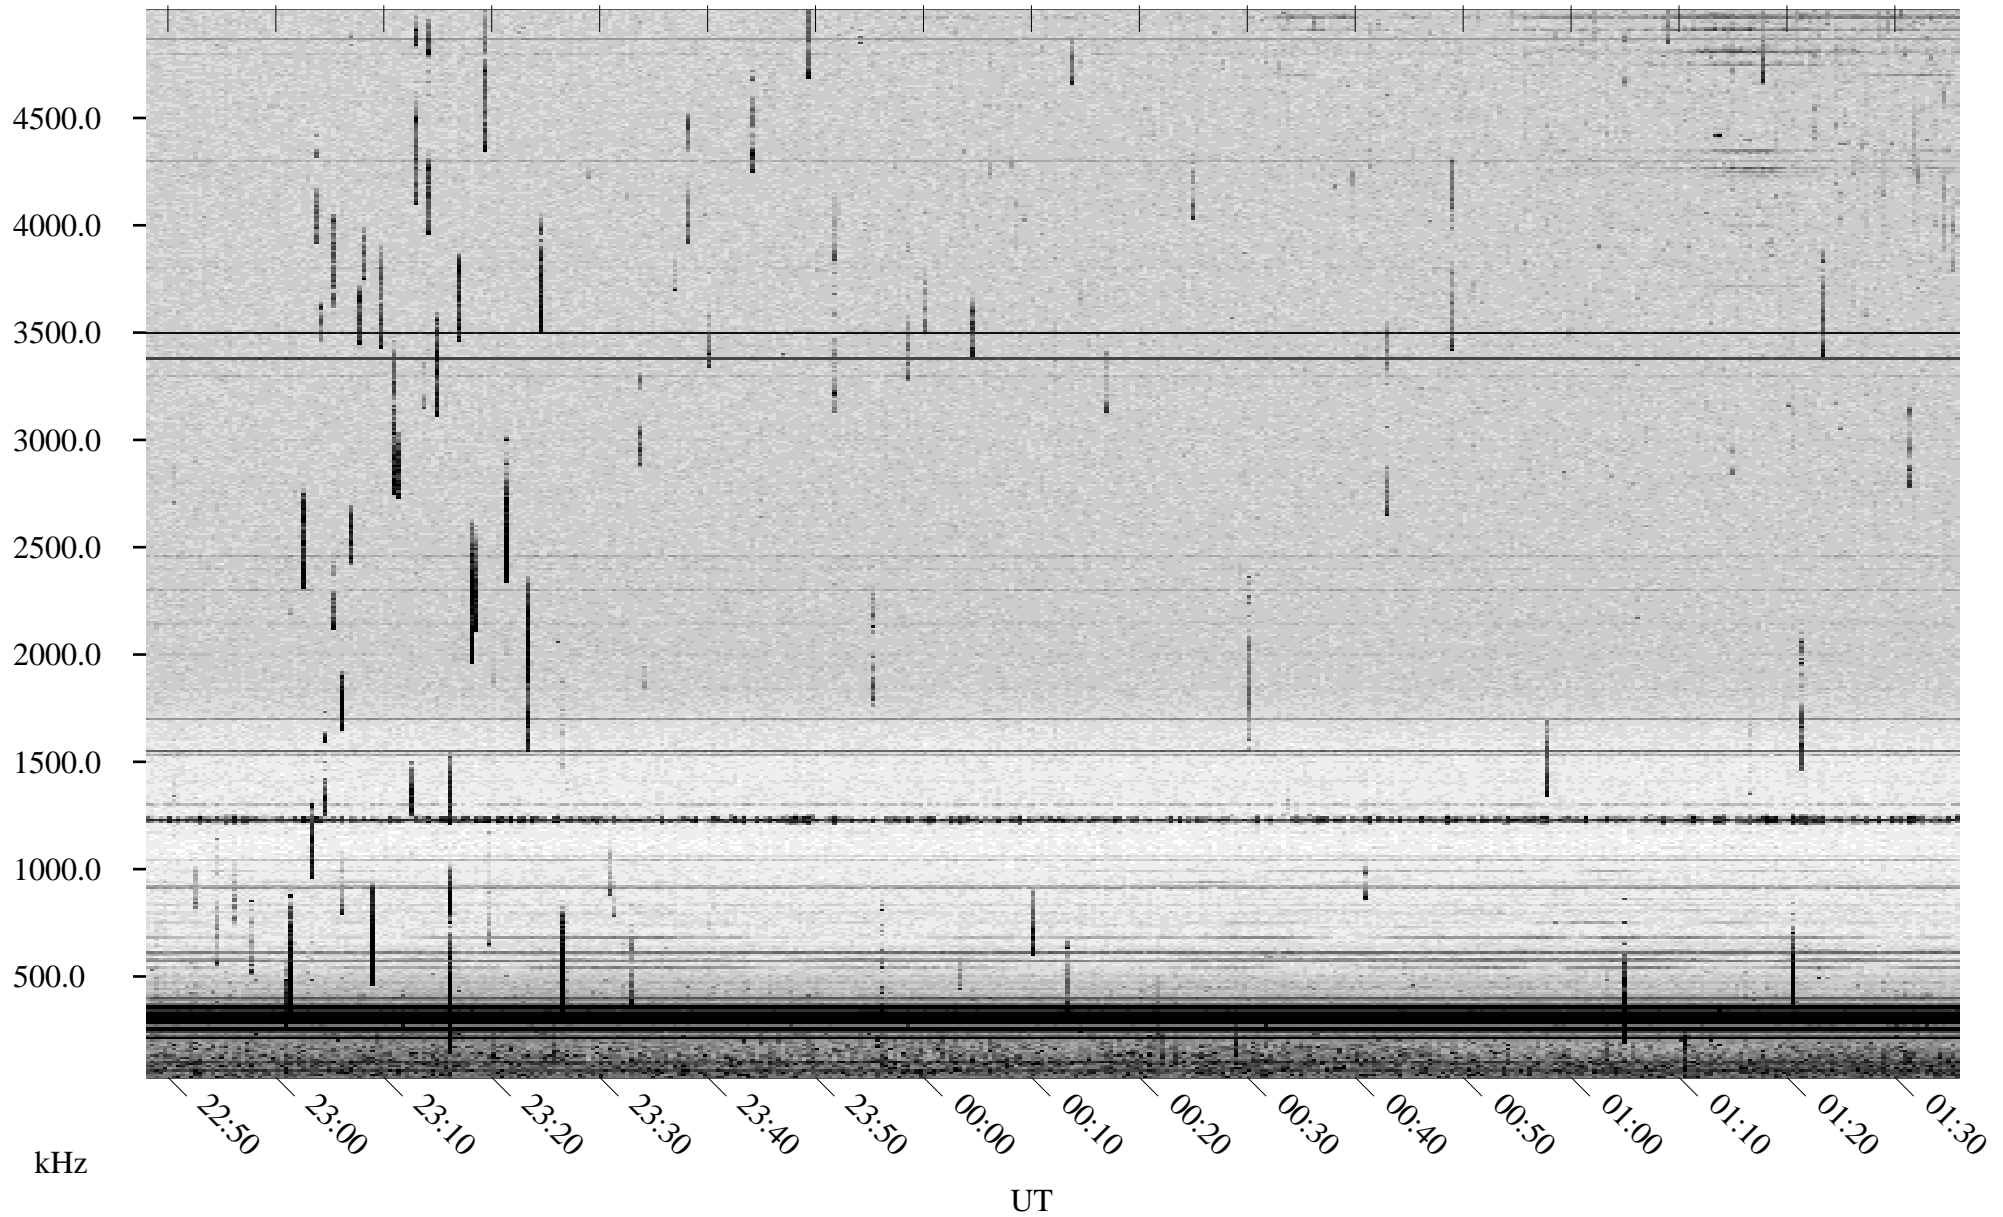

06/23/1998 Churchill, Manitoba

Linear Scale Black = 161 White = 15

ch98174l.r00m max_12

Page 1

06/23/1998 Churchill, Manitoba

Linear Scale Black = 161 White = 15

ch98174l.r00m max_12

Page 2

06/24/1998 Churchill, Manitoba

Linear Scale Black = 161 White = 15

ch98174l.r00m max_12

Page 3

06/24/1998 Churchill, Manitoba

Linear Scale Black = 161 White = 15

ch98174l.r00m max_12

Page 4

06/24/1998 Churchill, Manitoba

Linear Scale Black = 161 White = 15

ch98174l.r00m max_12

06/24/1998 Churchill, Manitoba

Linear Scale Black = 161 White = 15

ch98174l.r00m max_12

Page 6

06/24/1998 Churchill, Manitoba

Linear Scale Black = 161 White = 15

ch98174l.r00m max_12

Page 7

06/24/1998 Churchill, Manitoba

Linear Scale Black = 161 White = 15

ch98174l.r00m max_12

Page 8