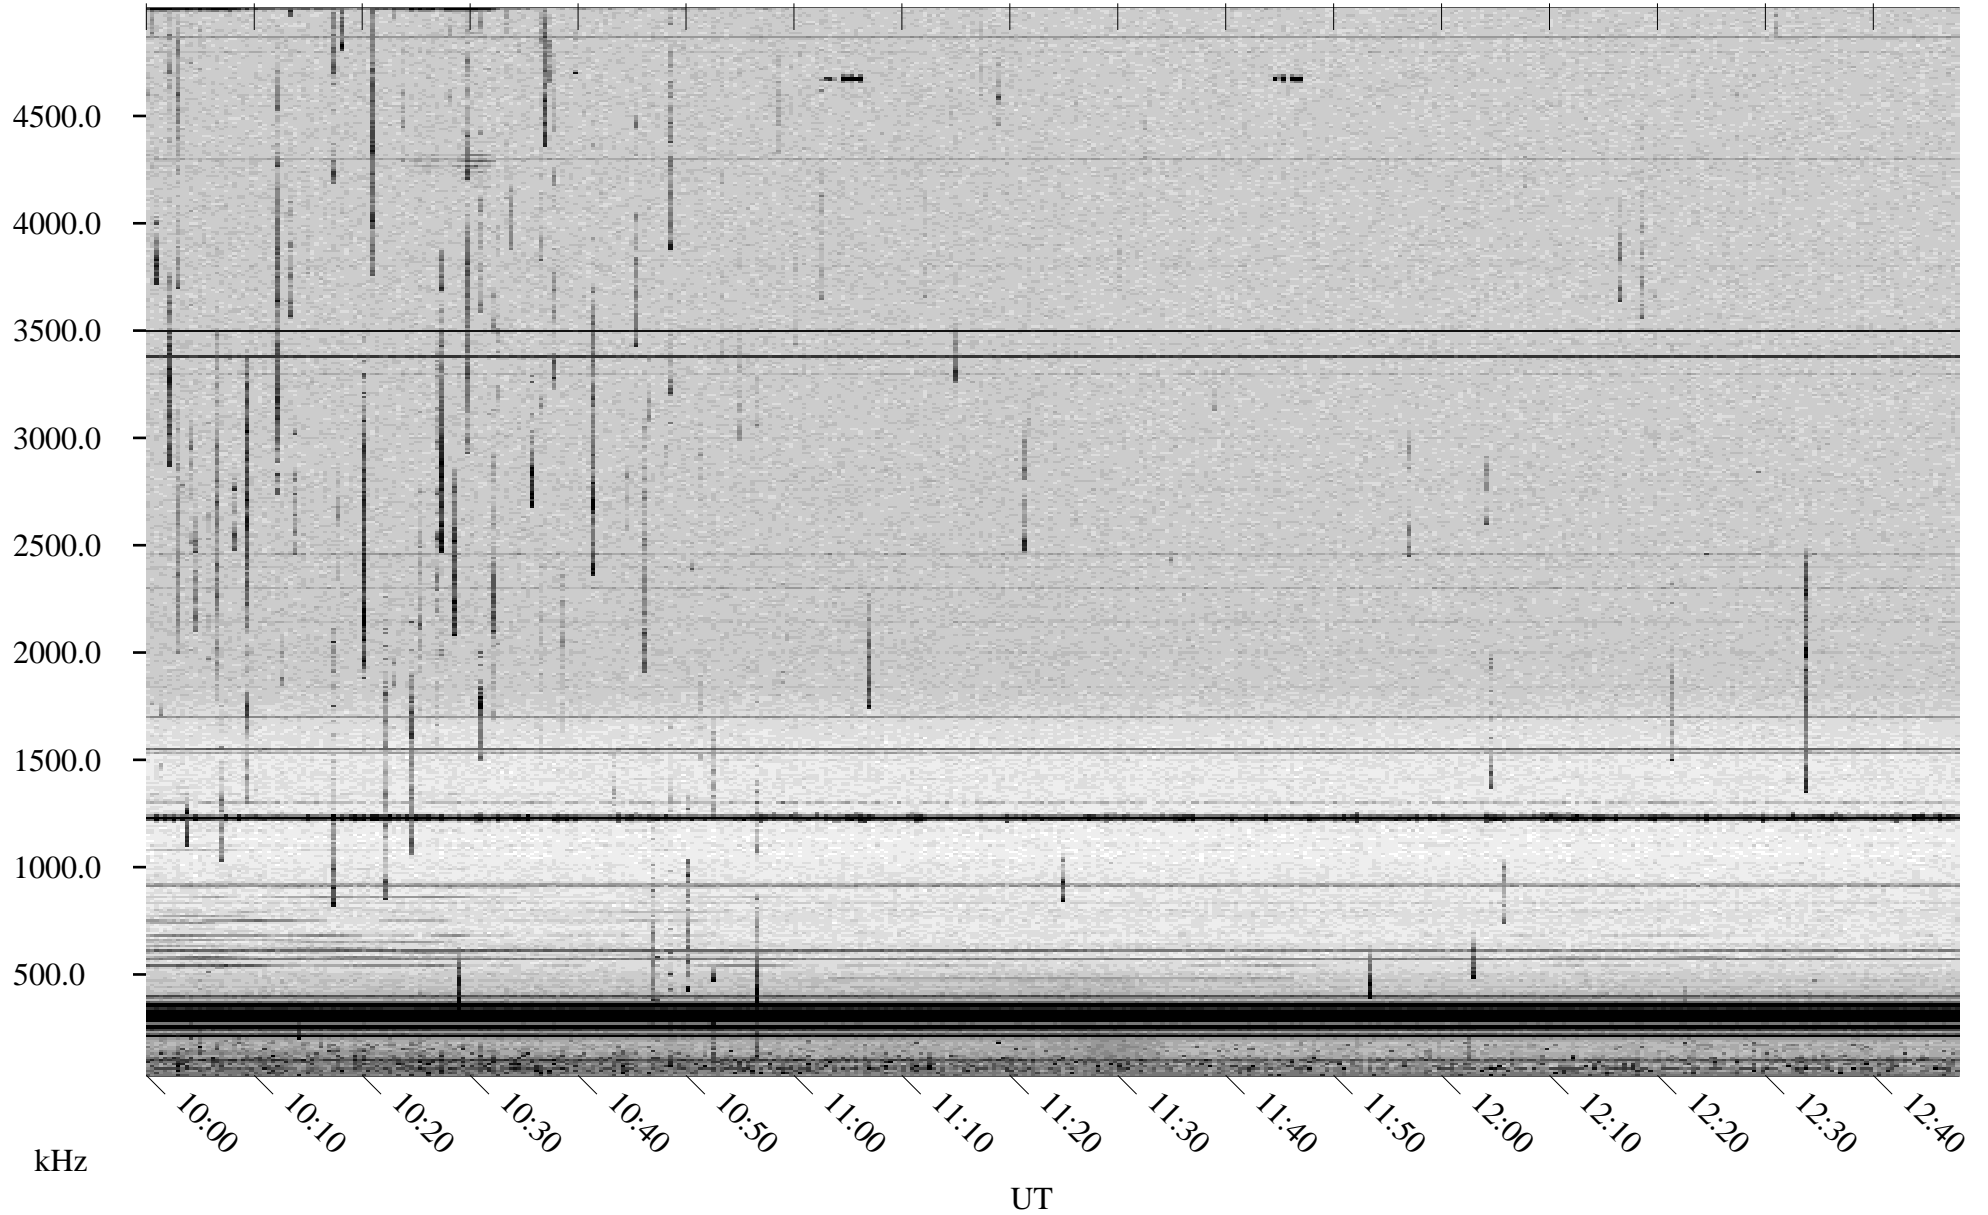

06/23/1998 Churchill, Manitoba

Linear Scale Black = 161 White = 15

ch98174l.r00m max_12

Page 1

06/23/1998 Churchill, Manitoba

Linear Scale Black = 161 White = 15

ch98174l.r00m max_12

Page 2

06/24/1998 Churchill, Manitoba

Linear Scale Black = 161 White = 15

ch98174l.r00m max_12

Page 3

06/24/1998 Churchill, Manitoba

Linear Scale Black = 161 White = 15

ch98174l.r00m max_12

Page 4

06/24/1998 Churchill, Manitoba

Linear Scale Black = 161 White = 15

ch98174l.r00m max_12

06/24/1998 Churchill, Manitoba

Linear Scale Black = 161 White = 15

ch98174l.r00m max_12

Page 6

06/24/1998 Churchill, Manitoba

Linear Scale Black = 161 White = 15

ch98174l.r00m max_12

Page 7

06/24/1998 Churchill, Manitoba

Linear Scale Black = 161 White = 15

ch98174l.r00m max_12

Page 8