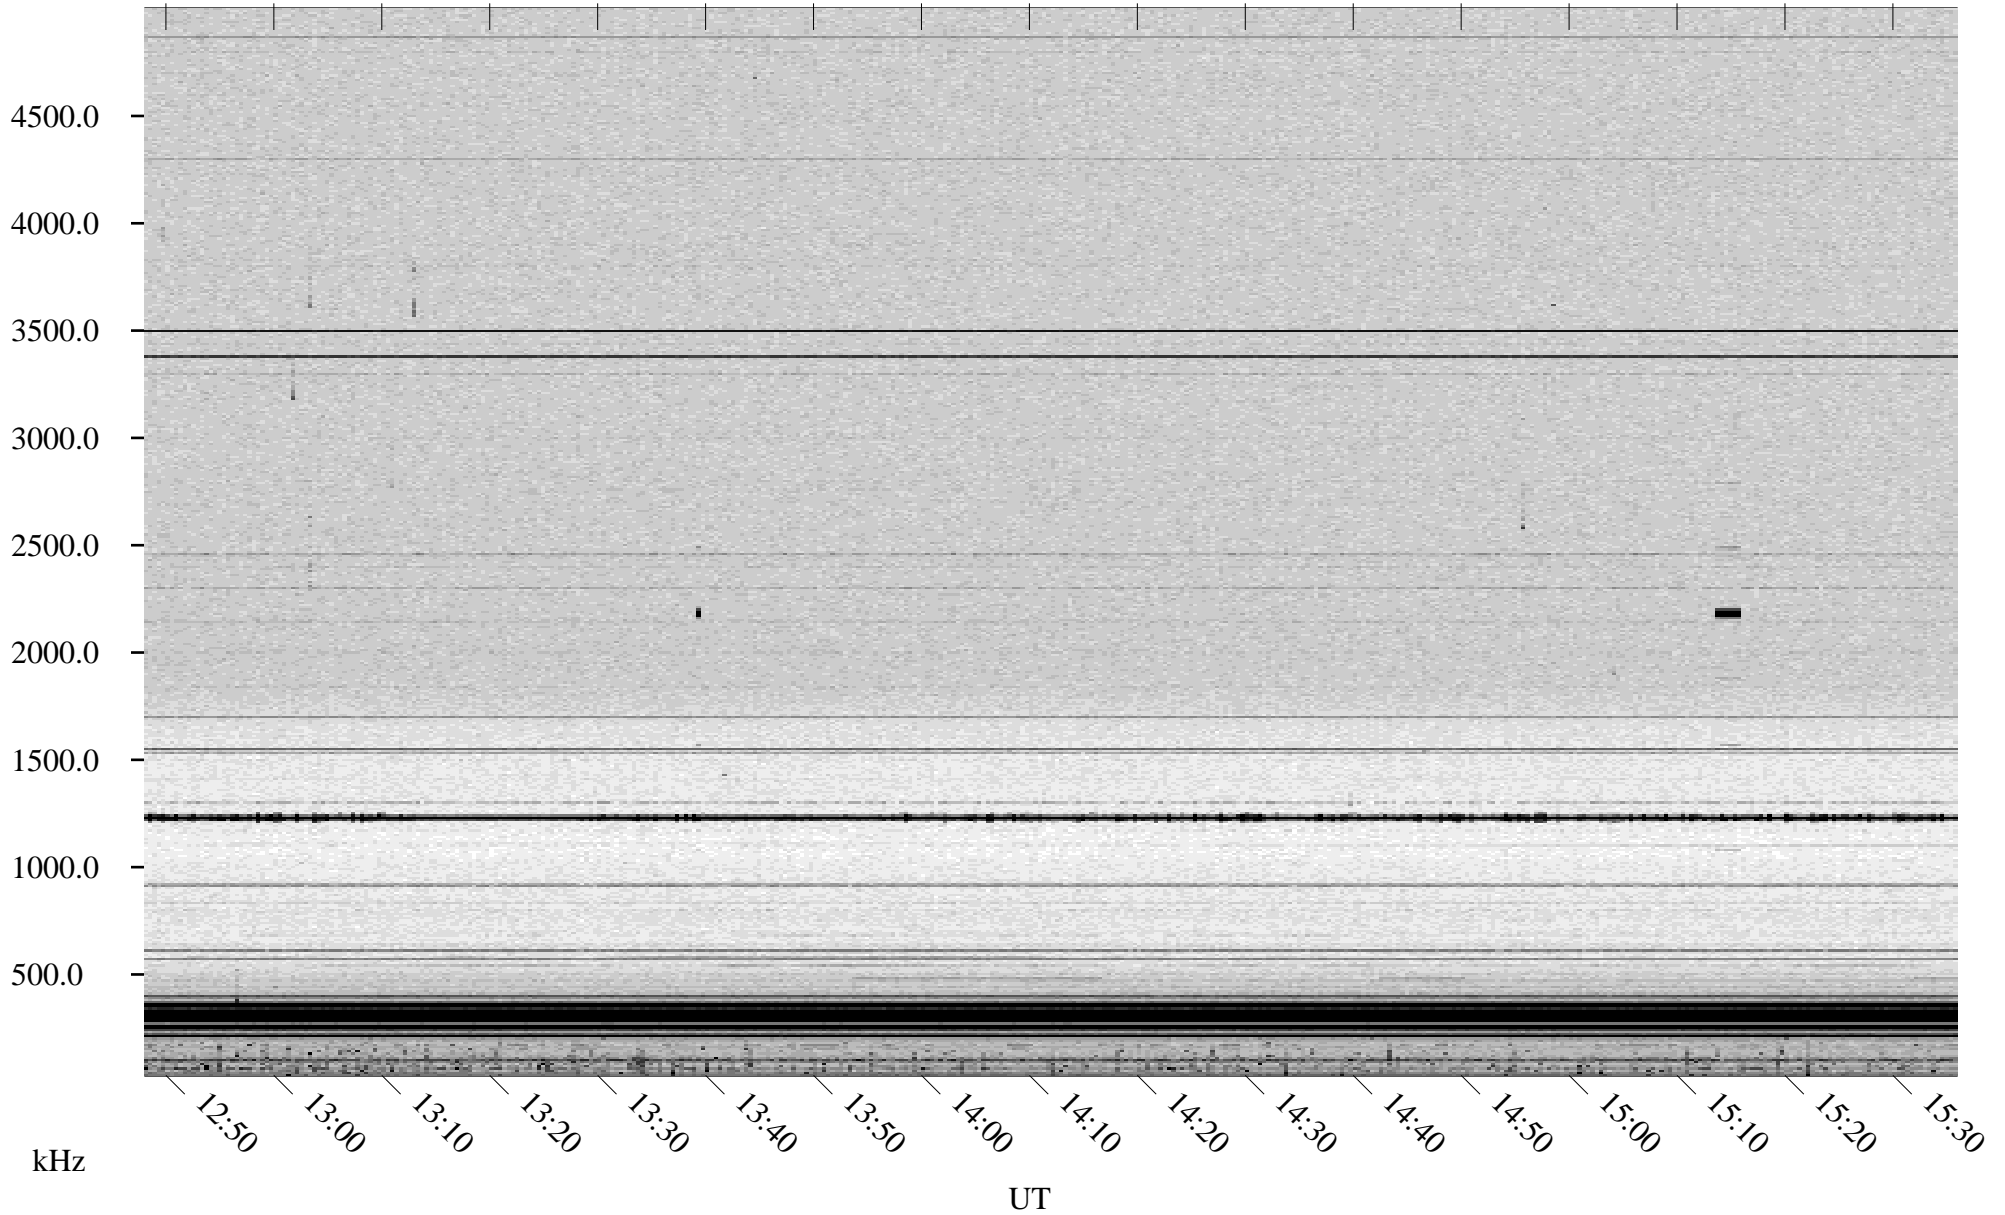

06/23/1998 Churchill, Manitoba

Linear Scale Black = 161 White = 15

ch98174l.r00m max_12

Page 1

06/23/1998 Churchill, Manitoba

Linear Scale Black = 161 White = 15

ch98174l.r00m max_12

Page 2

06/24/1998 Churchill, Manitoba

Linear Scale Black = 161 White = 15

ch98174l.r00m max_12

Page 3

06/24/1998 Churchill, Manitoba

Linear Scale Black = 161 White = 15

ch98174l.r00m max_12

Page 4

06/24/1998 Churchill, Manitoba

Linear Scale Black = 161 White = 15

ch98174l.r00m max_12

06/24/1998 Churchill, Manitoba

Linear Scale Black = 161 White = 15

ch98174l.r00m max_12

Page 6

06/24/1998 Churchill, Manitoba

Linear Scale Black = 161 White = 15

ch98174l.r00m max_12

Page 7

06/24/1998 Churchill, Manitoba

Linear Scale Black = 161 White = 15

ch98174l.r00m max_12

Page 8