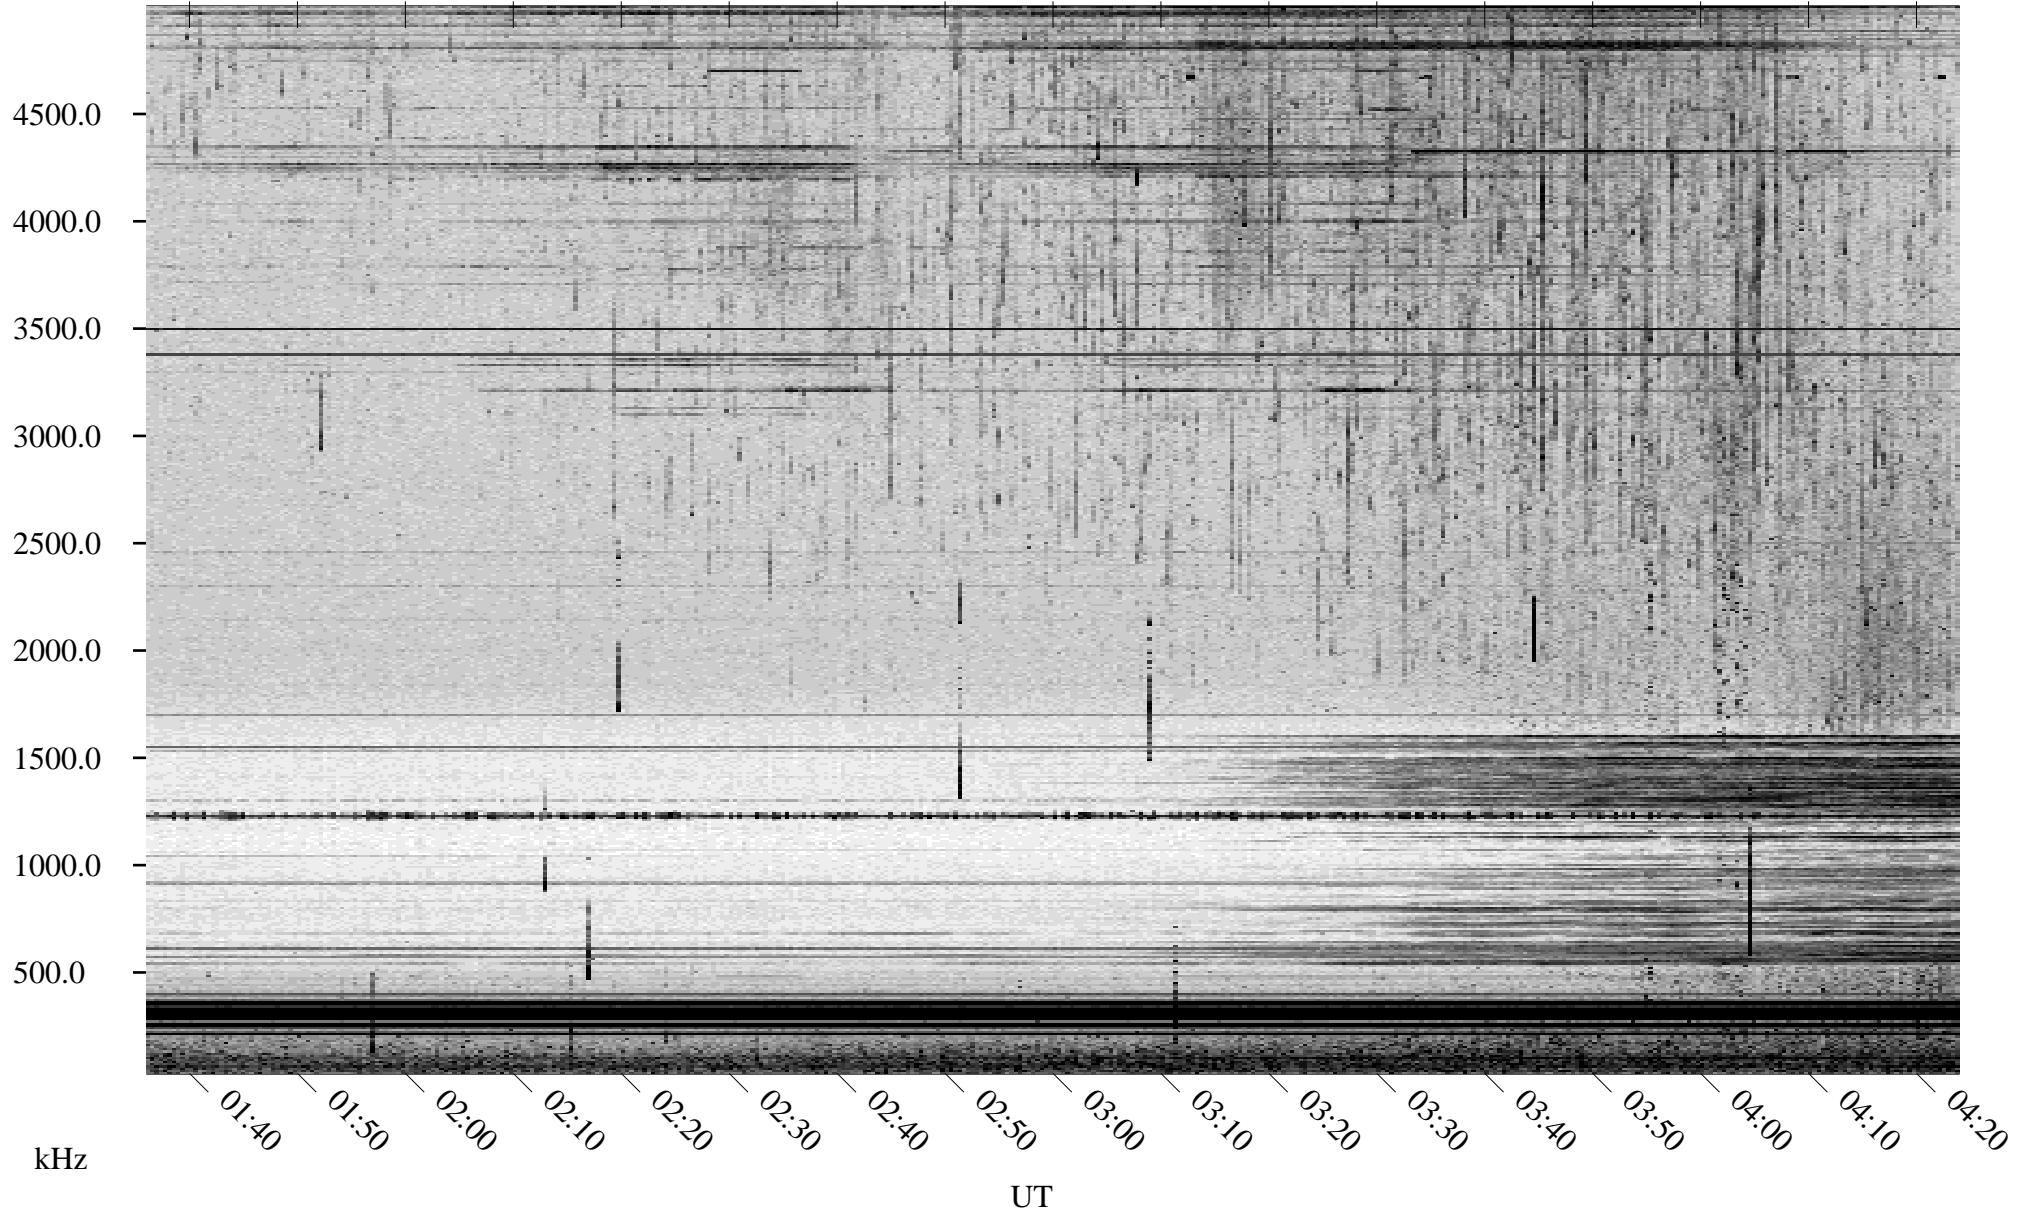

06/23/1998 Churchill, Manitoba

Linear Scale Black = 161 White = 15

ch98174l.r00m max_12

Page 1

06/23/1998 Churchill, Manitoba

Linear Scale Black = 161 White = 15

ch98174l.r00m max_12

Page 2

06/24/1998 Churchill, Manitoba

Linear Scale Black = 161 White = 15

ch98174l.r00m max_12

Page 3

06/24/1998 Churchill, Manitoba

Linear Scale Black = 161 White = 15

ch98174l.r00m max_12

Page 4

06/24/1998 Churchill, Manitoba

Linear Scale Black = 161 White = 15

ch98174l.r00m max_12

06/24/1998 Churchill, Manitoba

Linear Scale Black = 161 White = 15

ch98174l.r00m max_12

Page 6

06/24/1998 Churchill, Manitoba

Linear Scale Black = 161 White = 15

ch98174l.r00m max_12

Page 7

06/24/1998 Churchill, Manitoba

Linear Scale Black = 161 White = 15

ch98174l.r00m max_12

Page 8