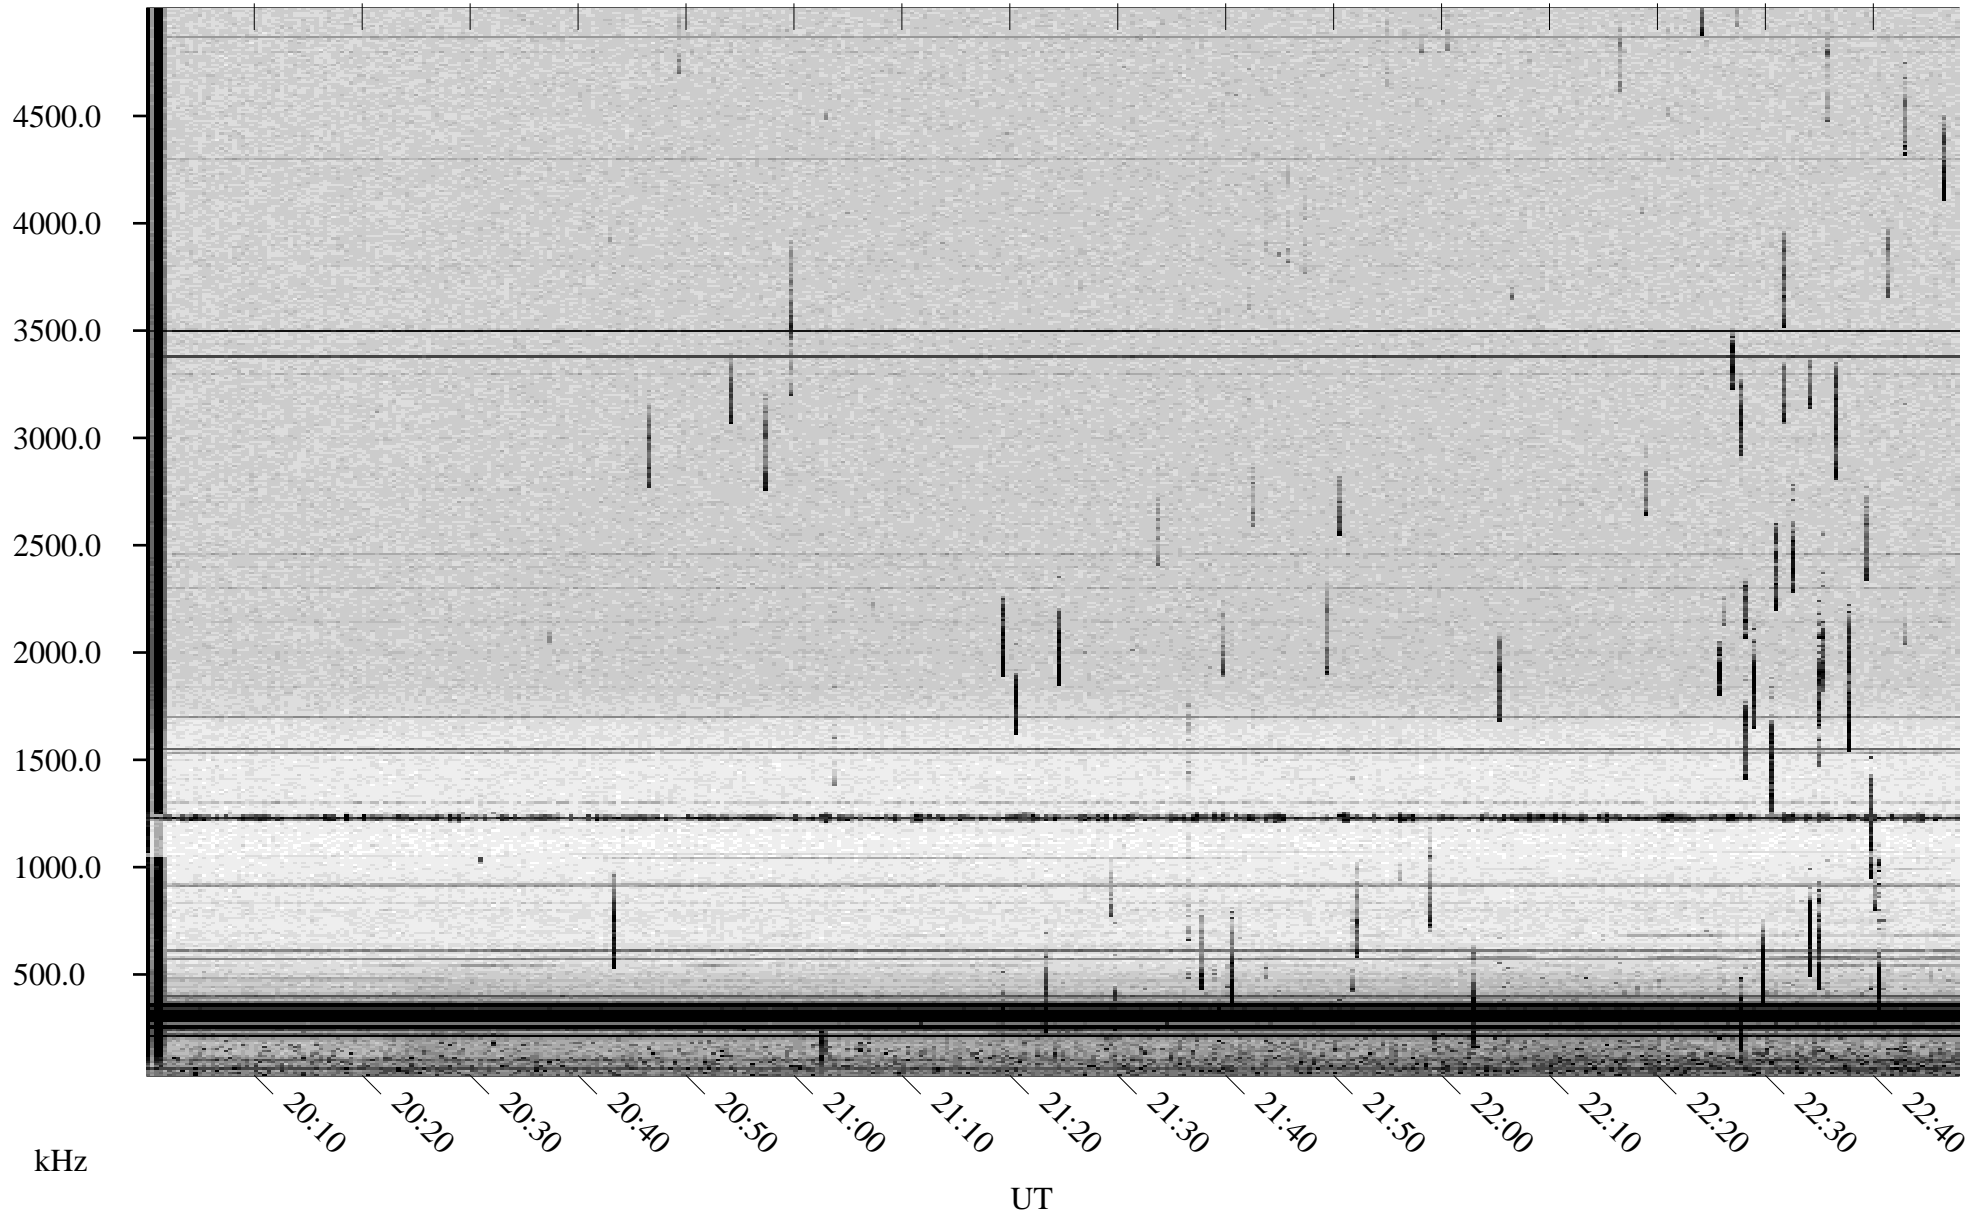

06/23/1998 Churchill, Manitoba

Linear Scale Black = 161 White = 15

ch98174l.r00m max_12

Page 1

06/23/1998 Churchill, Manitoba

Linear Scale Black = 161 White = 15

ch98174l.r00m max_12

Page 2

06/24/1998 Churchill, Manitoba

Linear Scale Black = 161 White = 15

ch98174l.r00m max_12

Page 3

06/24/1998 Churchill, Manitoba

Linear Scale Black = 161 White = 15

ch98174l.r00m max_12

Page 4

06/24/1998 Churchill, Manitoba

Linear Scale Black = 161 White = 15

ch98174l.r00m max_12

06/24/1998 Churchill, Manitoba

Linear Scale Black = 161 White = 15

ch98174l.r00m max_12

Page 6

06/24/1998 Churchill, Manitoba

Linear Scale Black = 161 White = 15

ch98174l.r00m max_12

Page 7

06/24/1998 Churchill, Manitoba

Linear Scale Black = 161 White = 15

ch98174l.r00m max_12

Page 8