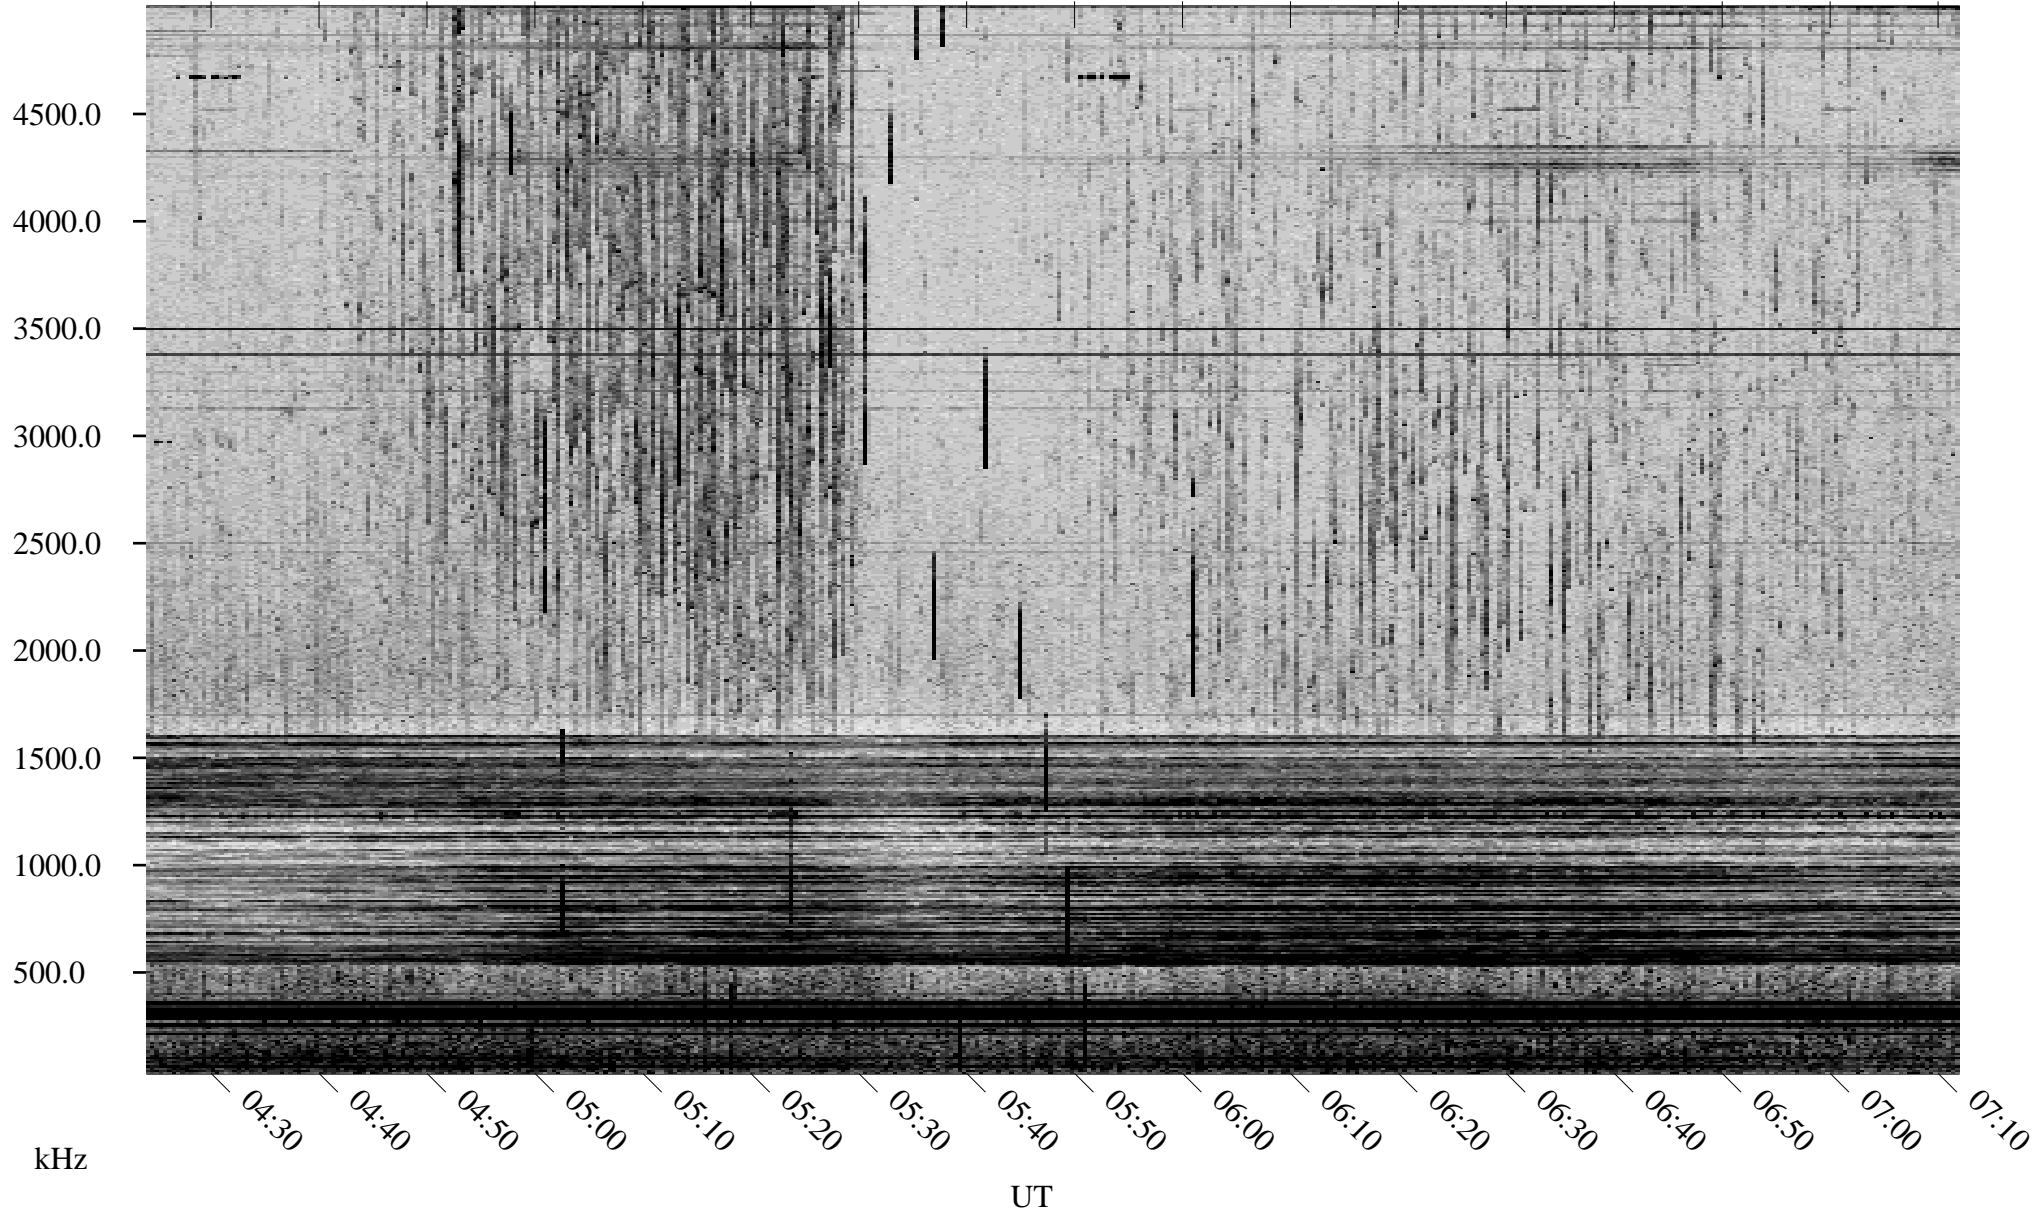

06/23/1998 Churchill, Manitoba

Linear Scale Black = 161 White = 15

ch98174l.r00m max_12

Page 1

06/23/1998 Churchill, Manitoba

Linear Scale Black = 161 White = 15

ch98174l.r00m max_12

Page 2

06/24/1998 Churchill, Manitoba

Linear Scale Black = 161 White = 15

ch98174l.r00m max_12

Page 3

06/24/1998 Churchill, Manitoba

Linear Scale Black = 161 White = 15

ch98174l.r00m max_12

Page 4

06/24/1998 Churchill, Manitoba

Linear Scale Black = 161 White = 15

ch98174l.r00m max_12

06/24/1998 Churchill, Manitoba

Linear Scale Black = 161 White = 15

ch98174l.r00m max_12

Page 6

06/24/1998 Churchill, Manitoba

Linear Scale Black = 161 White = 15

ch98174l.r00m max_12

Page 7

06/24/1998 Churchill, Manitoba

Linear Scale Black = 161 White = 15

ch98174l.r00m max_12

Page 8