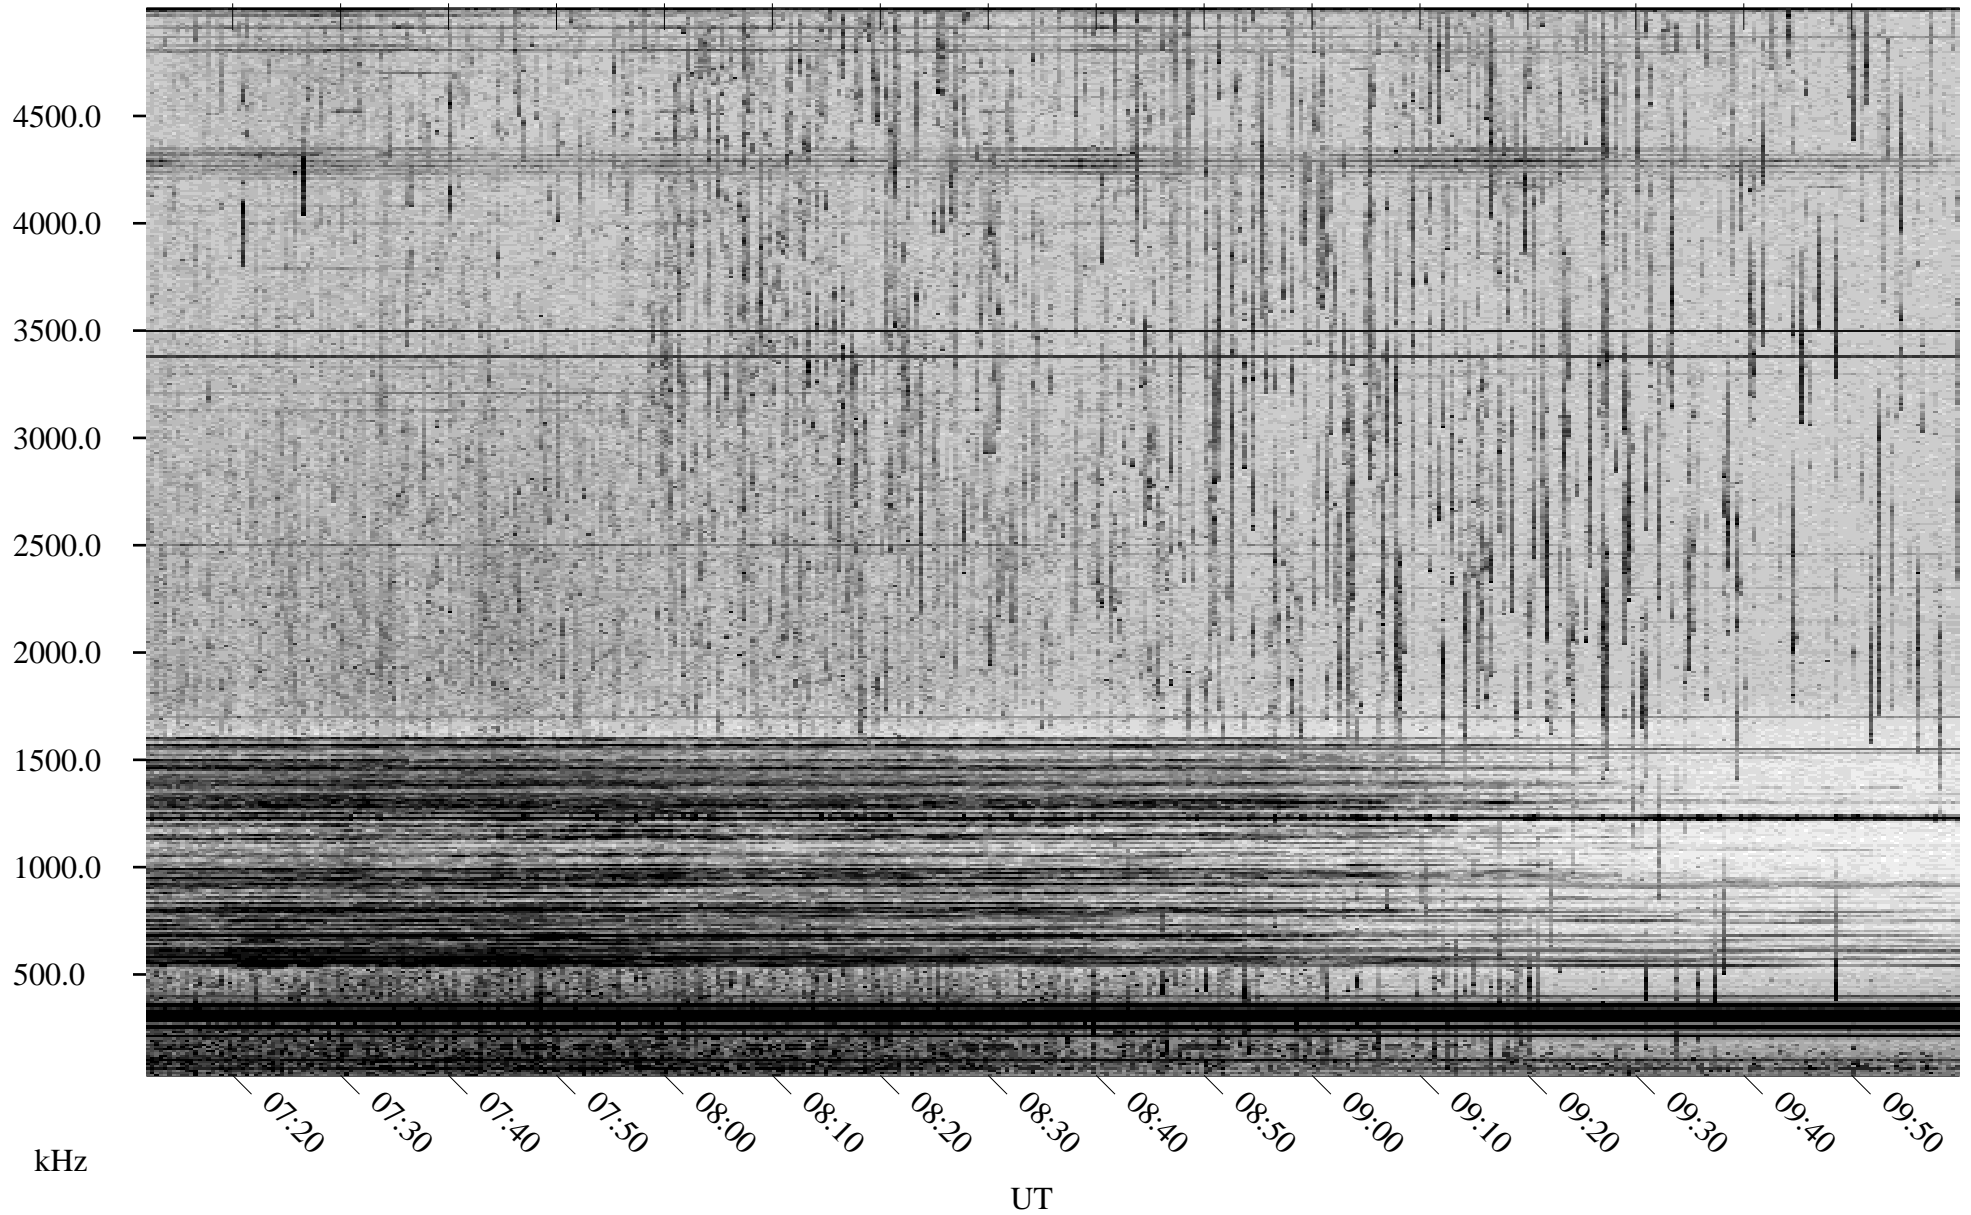

06/23/1998 Churchill, Manitoba

Linear Scale Black = 161 White = 15

ch98174l.r00m max_12

Page 1

06/23/1998 Churchill, Manitoba

Linear Scale Black = 161 White = 15

ch98174l.r00m max_12

Page 2

06/24/1998 Churchill, Manitoba

Linear Scale Black = 161 White = 15

ch98174l.r00m max_12

Page 3

06/24/1998 Churchill, Manitoba

Linear Scale Black = 161 White = 15

ch98174l.r00m max_12

Page 4

06/24/1998 Churchill, Manitoba

Linear Scale Black = 161 White = 15

ch98174l.r00m max_12

06/24/1998 Churchill, Manitoba

Linear Scale Black = 161 White = 15

ch98174l.r00m max_12

Page 6

06/24/1998 Churchill, Manitoba

Linear Scale Black = 161 White = 15

ch98174l.r00m max_12

Page 7

06/24/1998 Churchill, Manitoba

Linear Scale Black = 161 White = 15

ch98174l.r00m max_12

Page 8