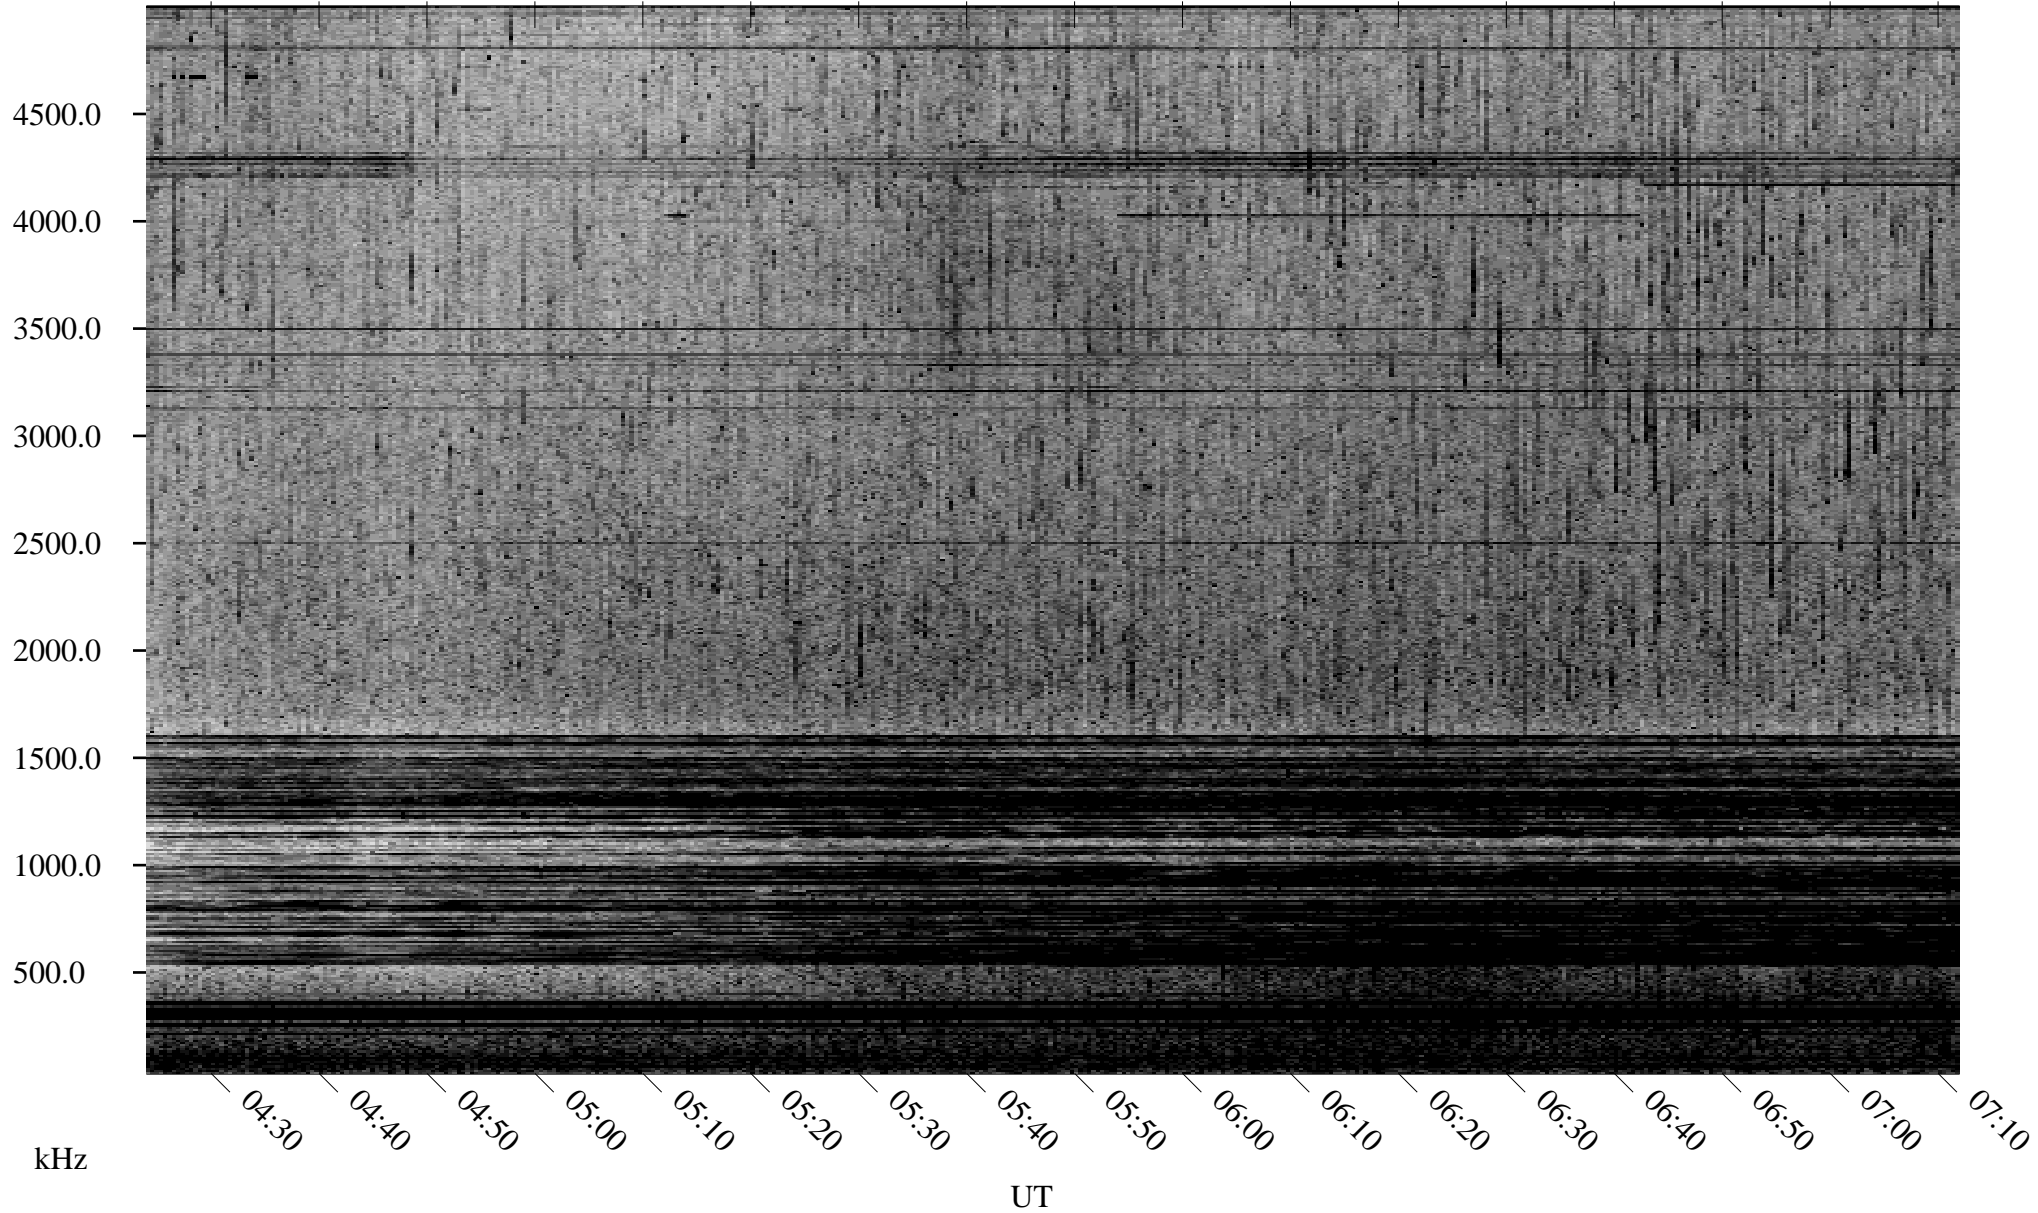

06/24/1998 Churchill, Manitoba

Linear Scale Black = 161 White = 15

ch98175l.r00m max_12

Page 1

06/24/1998 Churchill, Manitoba

Linear Scale Black = 161 White = 15

ch981751.r00m max_12

Page 2

06/25/1998 Churchill, Manitoba

Linear Scale Black = 161 White = 15

ch981751.r00m max_12

Page 3

06/25/1998 Churchill, Manitoba

Linear Scale Black = 161 White = 15

ch98175l.r00m max_12

Page 4

06/25/1998 Churchill, Manitoba

Linear Scale Black = 161 White = 15

ch98175l.r00m max_12

Page 5

06/25/1998 Churchill, Manitoba

Linear Scale Black = 161 White = 15

ch98175l.r00m max_12

Page 6

06/25/1998 Churchill, Manitoba

Linear Scale Black = 161 White = 15

ch981751.r00m max_12

Page 7

06/25/1998 Churchill, Manitoba

Linear Scale Black = 161 White = 15

ch98175l.r00m max_12

Page 8