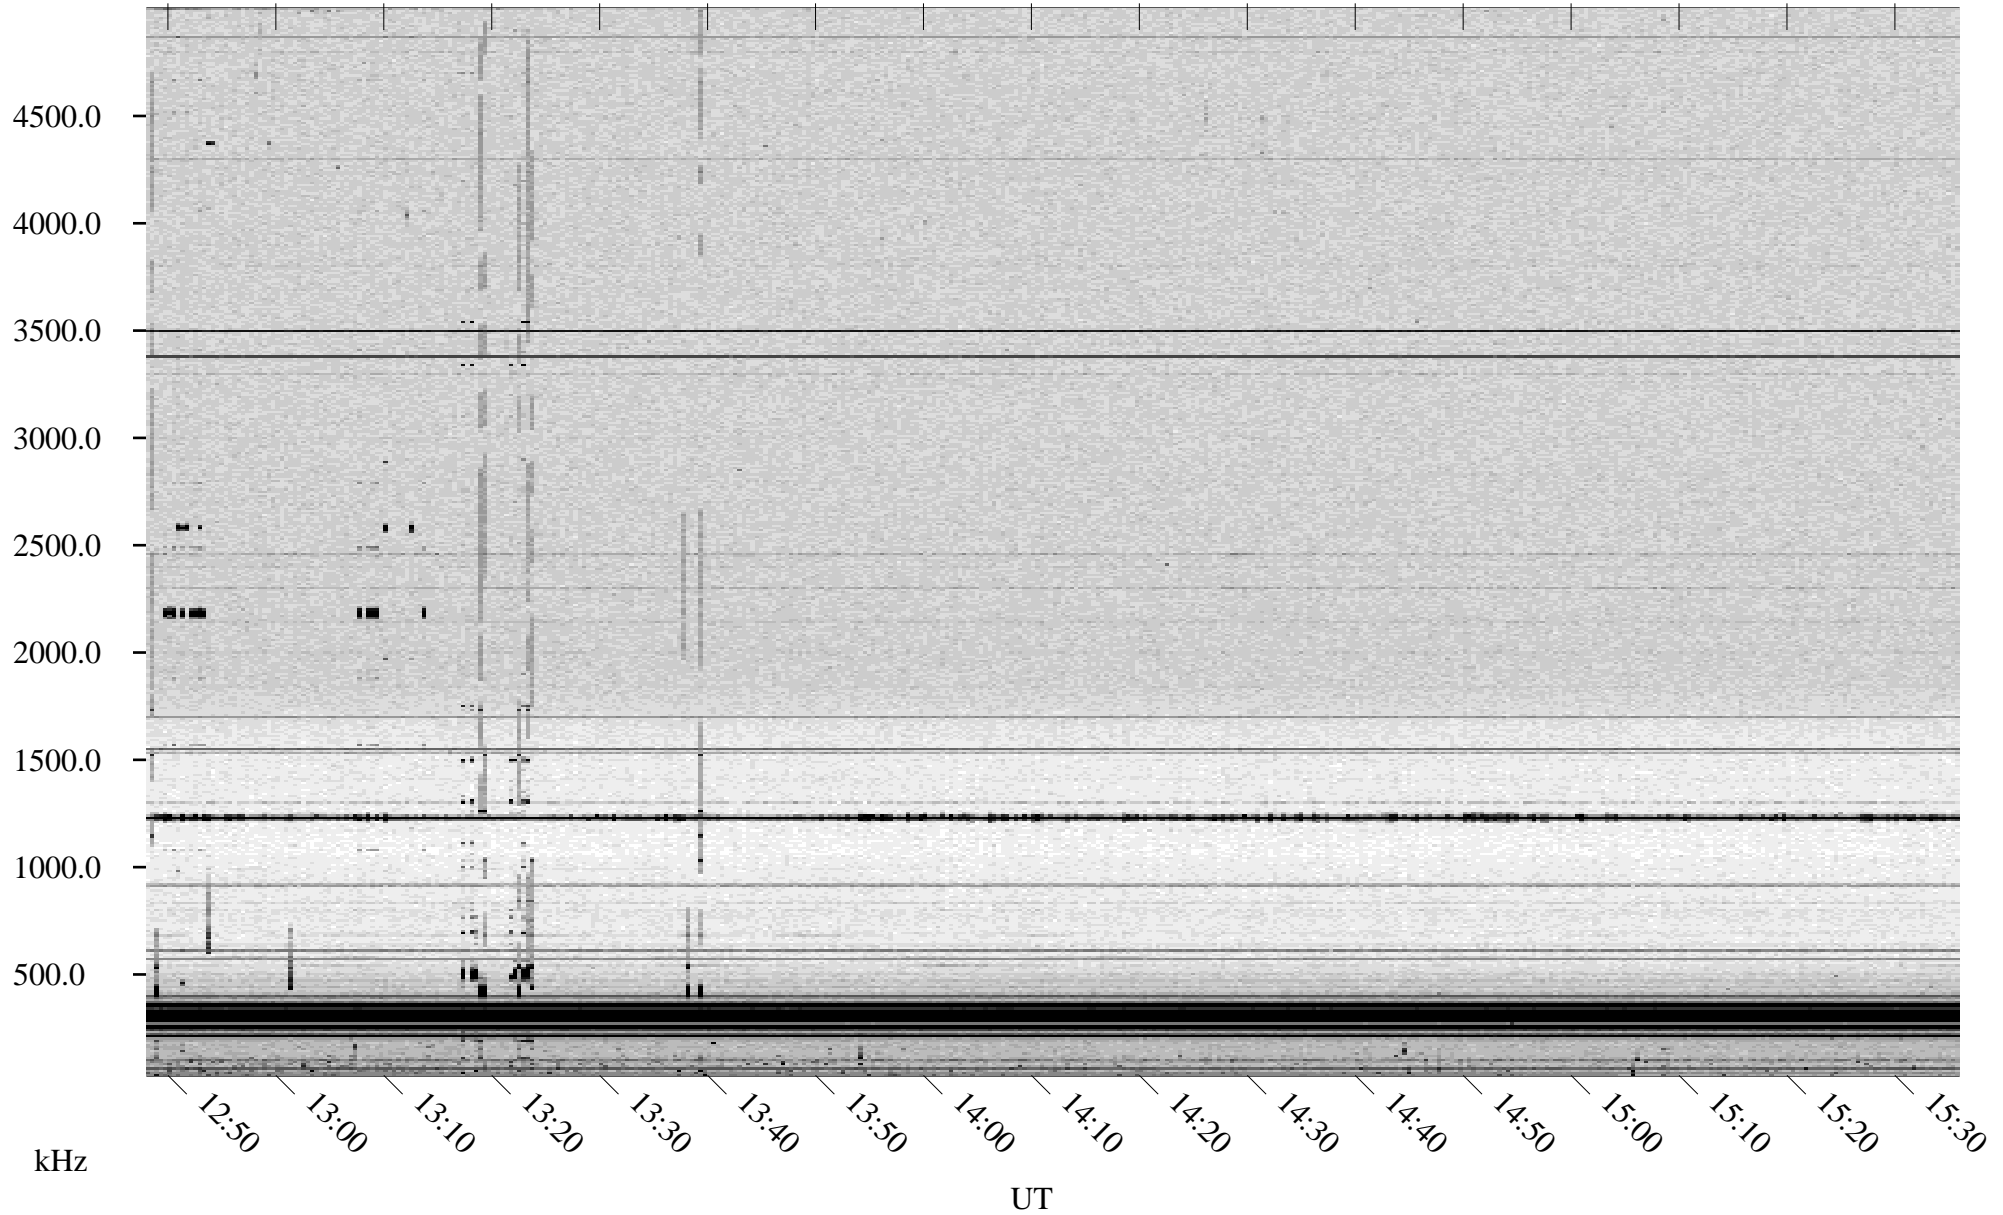

06/24/1998 Churchill, Manitoba

Linear Scale Black = 161 White = 15

ch98175l.r00m max_12

Page 1

06/24/1998 Churchill, Manitoba

Linear Scale Black = 161 White = 15

ch981751.r00m max_12

Page 2

06/25/1998 Churchill, Manitoba

Linear Scale Black = 161 White = 15

ch981751.r00m max_12

Page 3

06/25/1998 Churchill, Manitoba

Linear Scale Black = 161 White = 15

ch98175l.r00m max_12

Page 4

06/25/1998 Churchill, Manitoba

Linear Scale Black = 161 White = 15

ch98175l.r00m max_12

Page 5

06/25/1998 Churchill, Manitoba

Linear Scale Black = 161 White = 15

ch98175l.r00m max_12

Page 6

06/25/1998 Churchill, Manitoba

Linear Scale Black = 161 White = 15

ch981751.r00m max_12

Page 7

06/25/1998 Churchill, Manitoba

Linear Scale Black = 161 White = 15

ch98175l.r00m max_12

Page 8