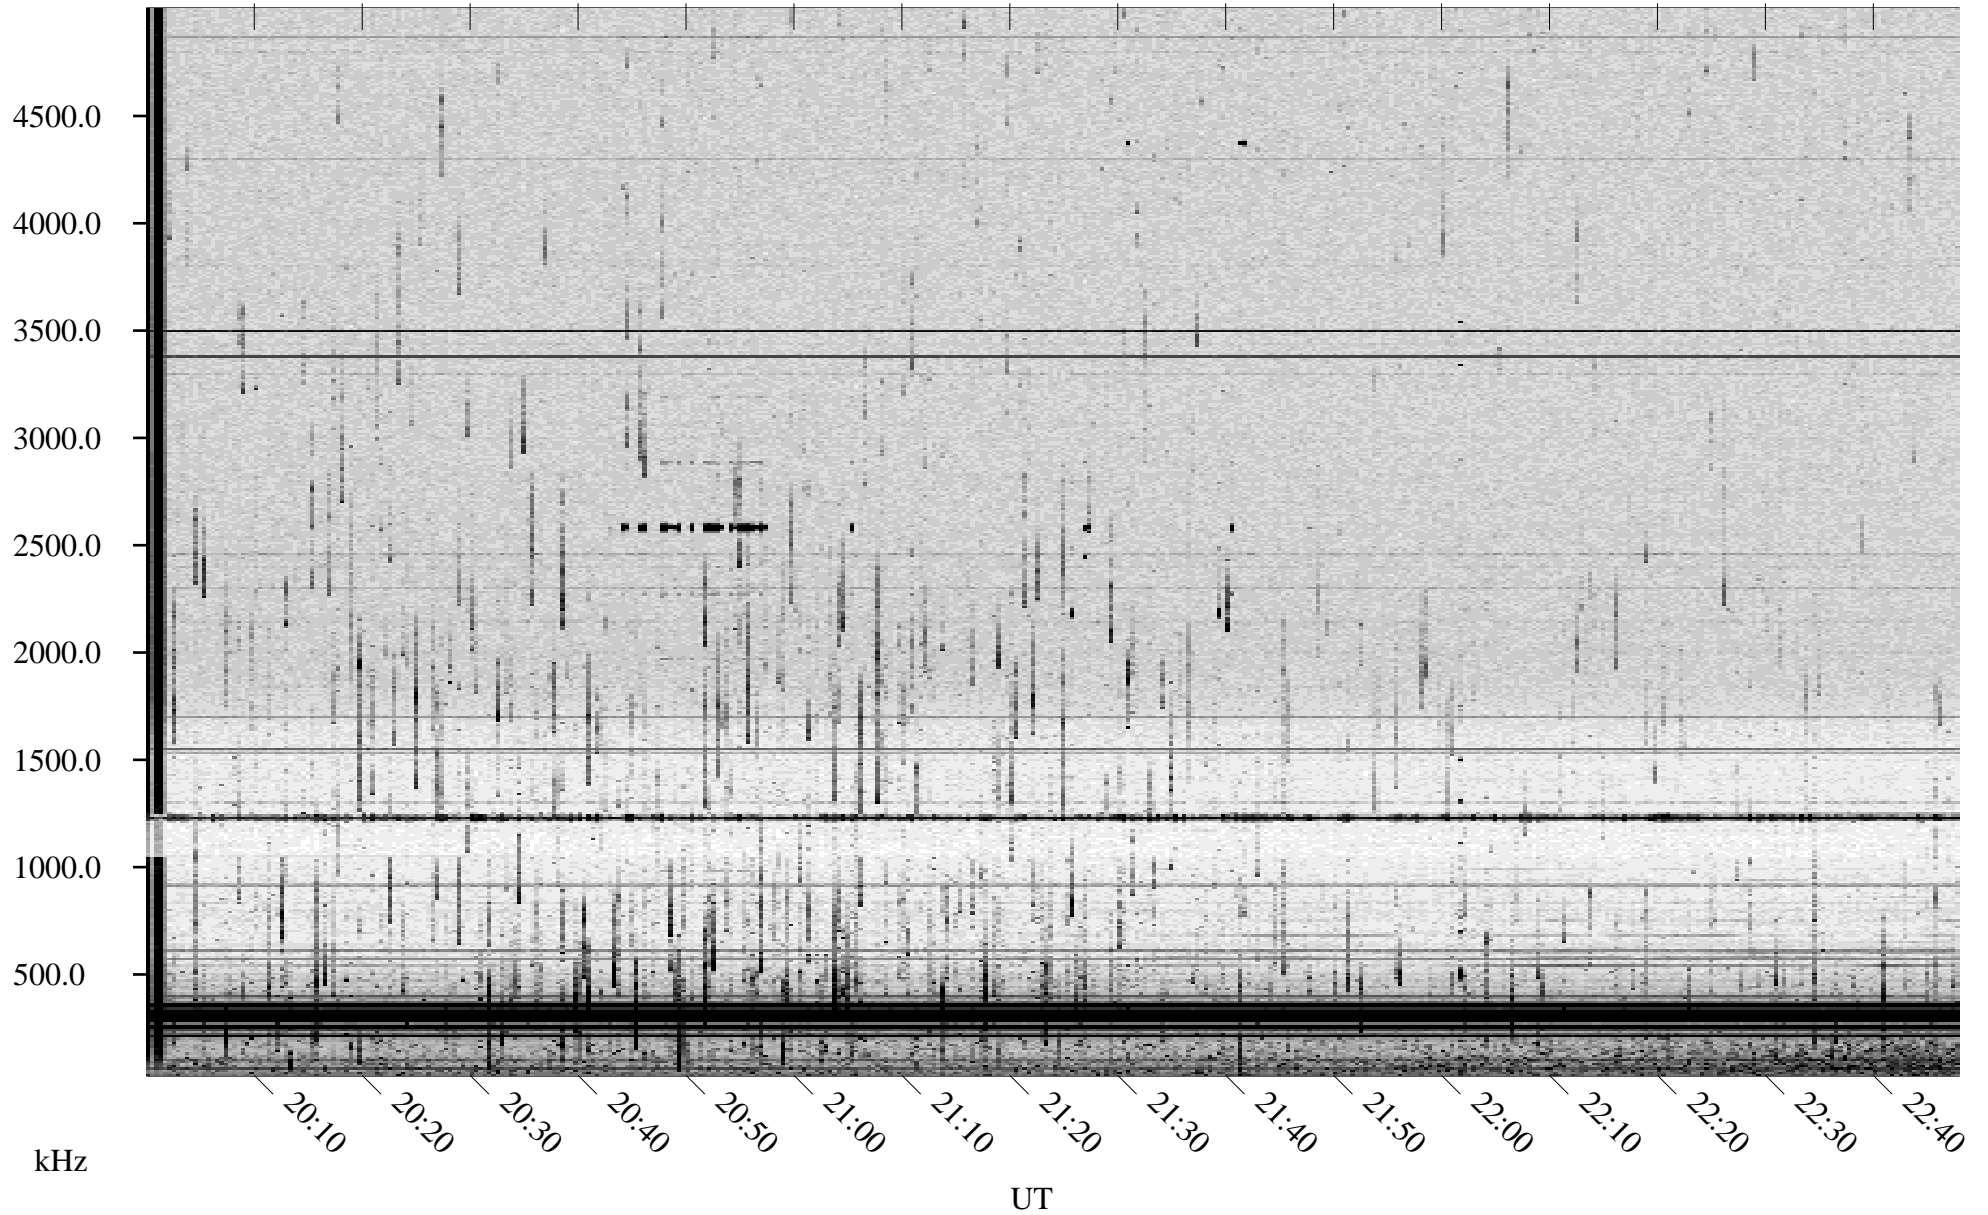

06/24/1998 Churchill, Manitoba

Linear Scale Black = 161 White = 15

ch98175l.r00m max_12

Page 1

06/24/1998 Churchill, Manitoba

Linear Scale Black = 161 White = 15

ch981751.r00m max_12

Page 2

06/25/1998 Churchill, Manitoba

Linear Scale Black = 161 White = 15

ch981751.r00m max_12

Page 3

06/25/1998 Churchill, Manitoba

Linear Scale Black = 161 White = 15

ch98175l.r00m max_12

Page 4

06/25/1998 Churchill, Manitoba

Linear Scale Black = 161 White = 15

ch98175l.r00m max_12

Page 5

06/25/1998 Churchill, Manitoba

Linear Scale Black = 161 White = 15

ch98175l.r00m max_12

Page 6

06/25/1998 Churchill, Manitoba

Linear Scale Black = 161 White = 15

ch981751.r00m max_12

Page 7

06/25/1998 Churchill, Manitoba

Linear Scale Black = 161 White = 15

ch98175l.r00m max_12

Page 8