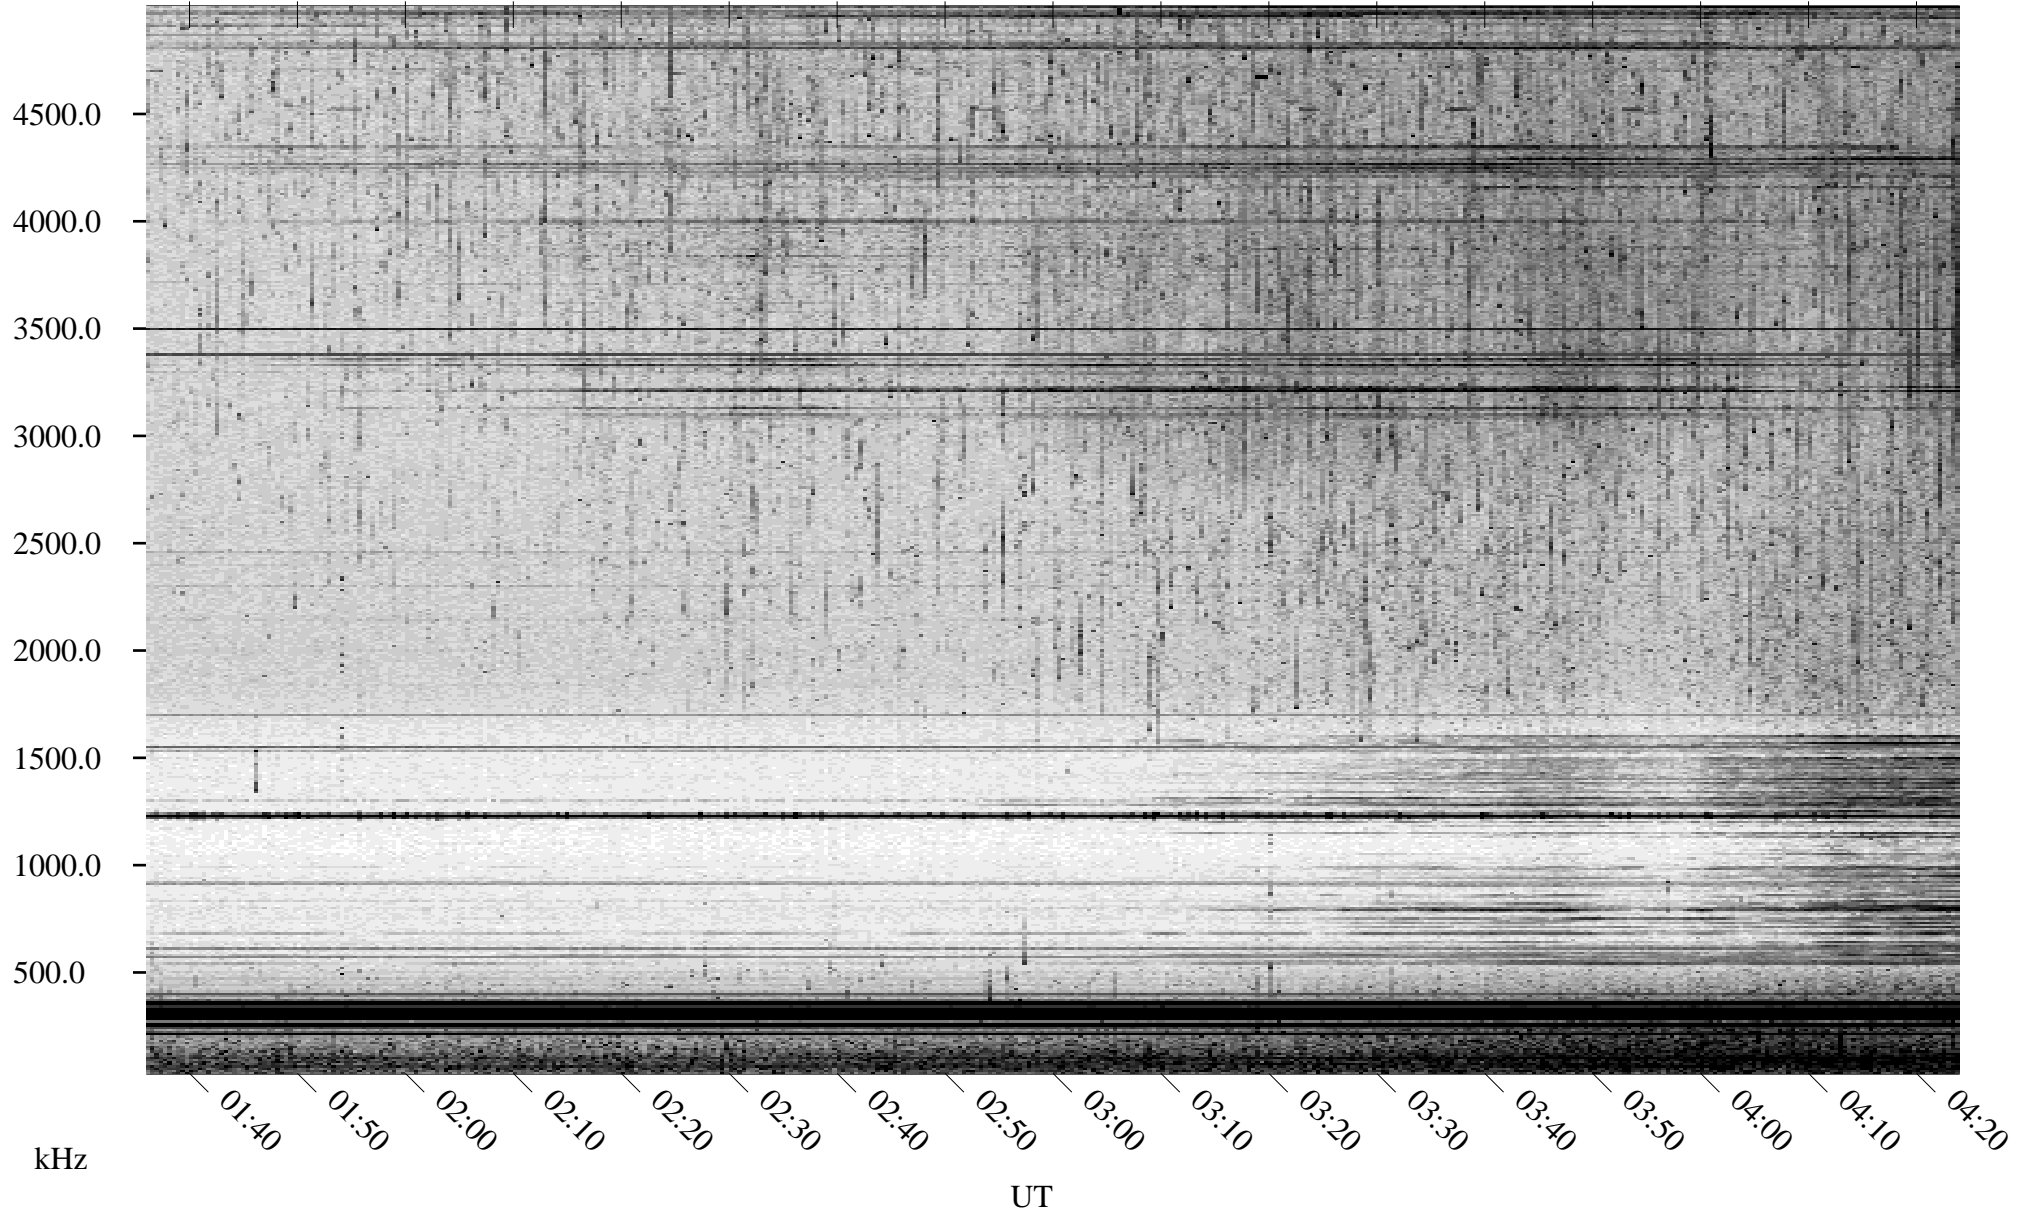

06/24/1998 Churchill, Manitoba

Linear Scale Black = 161 White = 15

ch98175l.r00m max_12

Page 1

06/24/1998 Churchill, Manitoba

Linear Scale Black = 161 White = 15

ch981751.r00m max_12

Page 2

06/25/1998 Churchill, Manitoba

Linear Scale Black = 161 White = 15

ch981751.r00m max_12

Page 3

06/25/1998 Churchill, Manitoba

Linear Scale Black = 161 White = 15

ch98175l.r00m max_12

Page 4

06/25/1998 Churchill, Manitoba

Linear Scale Black = 161 White = 15

ch98175l.r00m max_12

Page 5

06/25/1998 Churchill, Manitoba

Linear Scale Black = 161 White = 15

ch98175l.r00m max_12

Page 6

06/25/1998 Churchill, Manitoba

Linear Scale Black = 161 White = 15

ch981751.r00m max_12

Page 7

06/25/1998 Churchill, Manitoba

Linear Scale Black = 161 White = 15

ch98175l.r00m max_12

Page 8