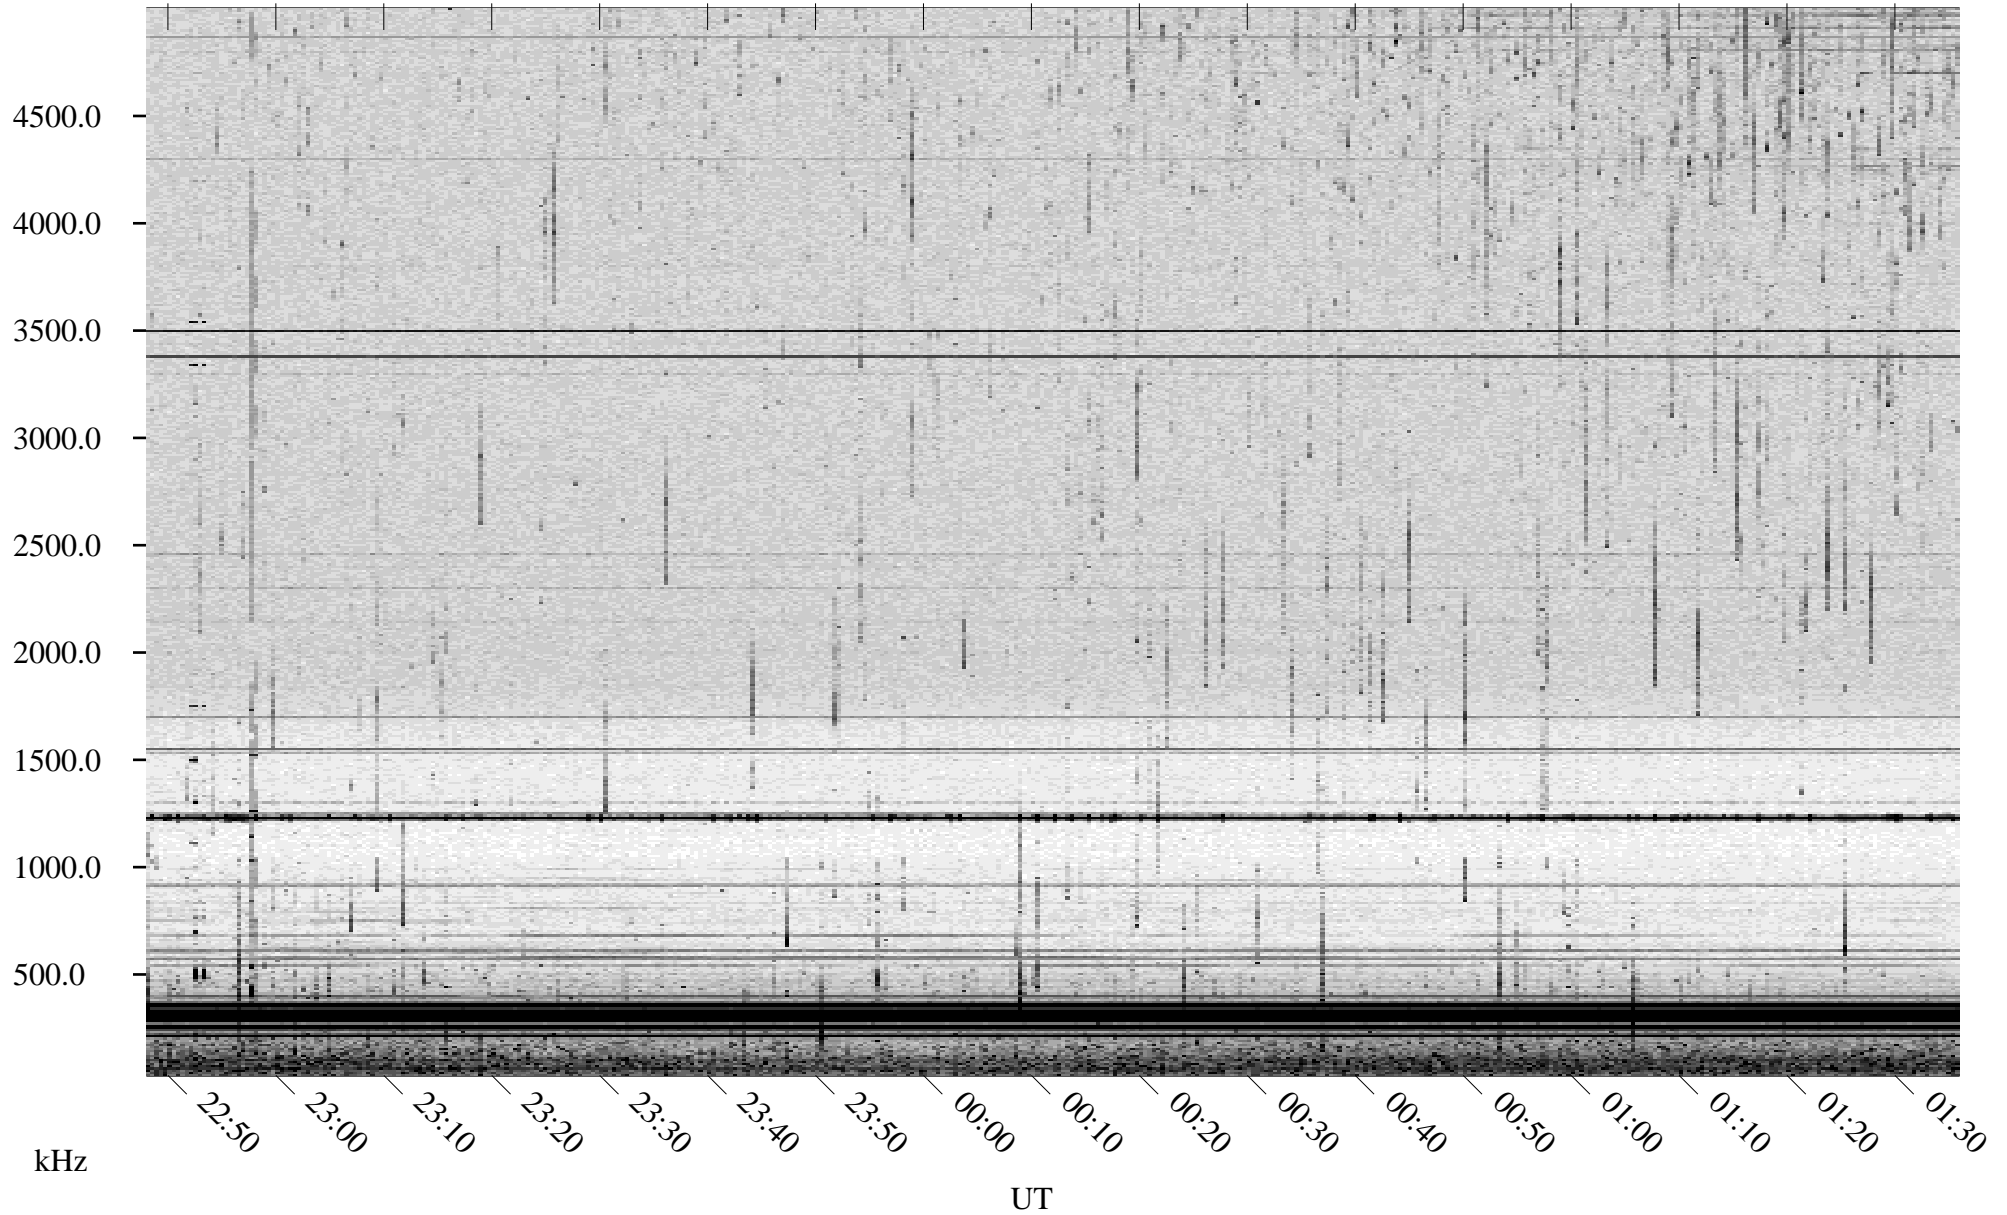

06/24/1998 Churchill, Manitoba

Linear Scale Black = 161 White = 15

ch98175l.r00m max_12

Page 1

06/24/1998 Churchill, Manitoba

Linear Scale Black = 161 White = 15

ch981751.r00m max_12

Page 2

06/25/1998 Churchill, Manitoba

Linear Scale Black = 161 White = 15

ch981751.r00m max_12

Page 3

06/25/1998 Churchill, Manitoba

Linear Scale Black = 161 White = 15

ch98175l.r00m max_12

Page 4

06/25/1998 Churchill, Manitoba

Linear Scale Black = 161 White = 15

ch98175l.r00m max_12

Page 5

06/25/1998 Churchill, Manitoba

Linear Scale Black = 161 White = 15

ch98175l.r00m max_12

Page 6

06/25/1998 Churchill, Manitoba

Linear Scale Black = 161 White = 15

ch981751.r00m max_12

Page 7

06/25/1998 Churchill, Manitoba

Linear Scale Black = 161 White = 15

ch98175l.r00m max_12

Page 8