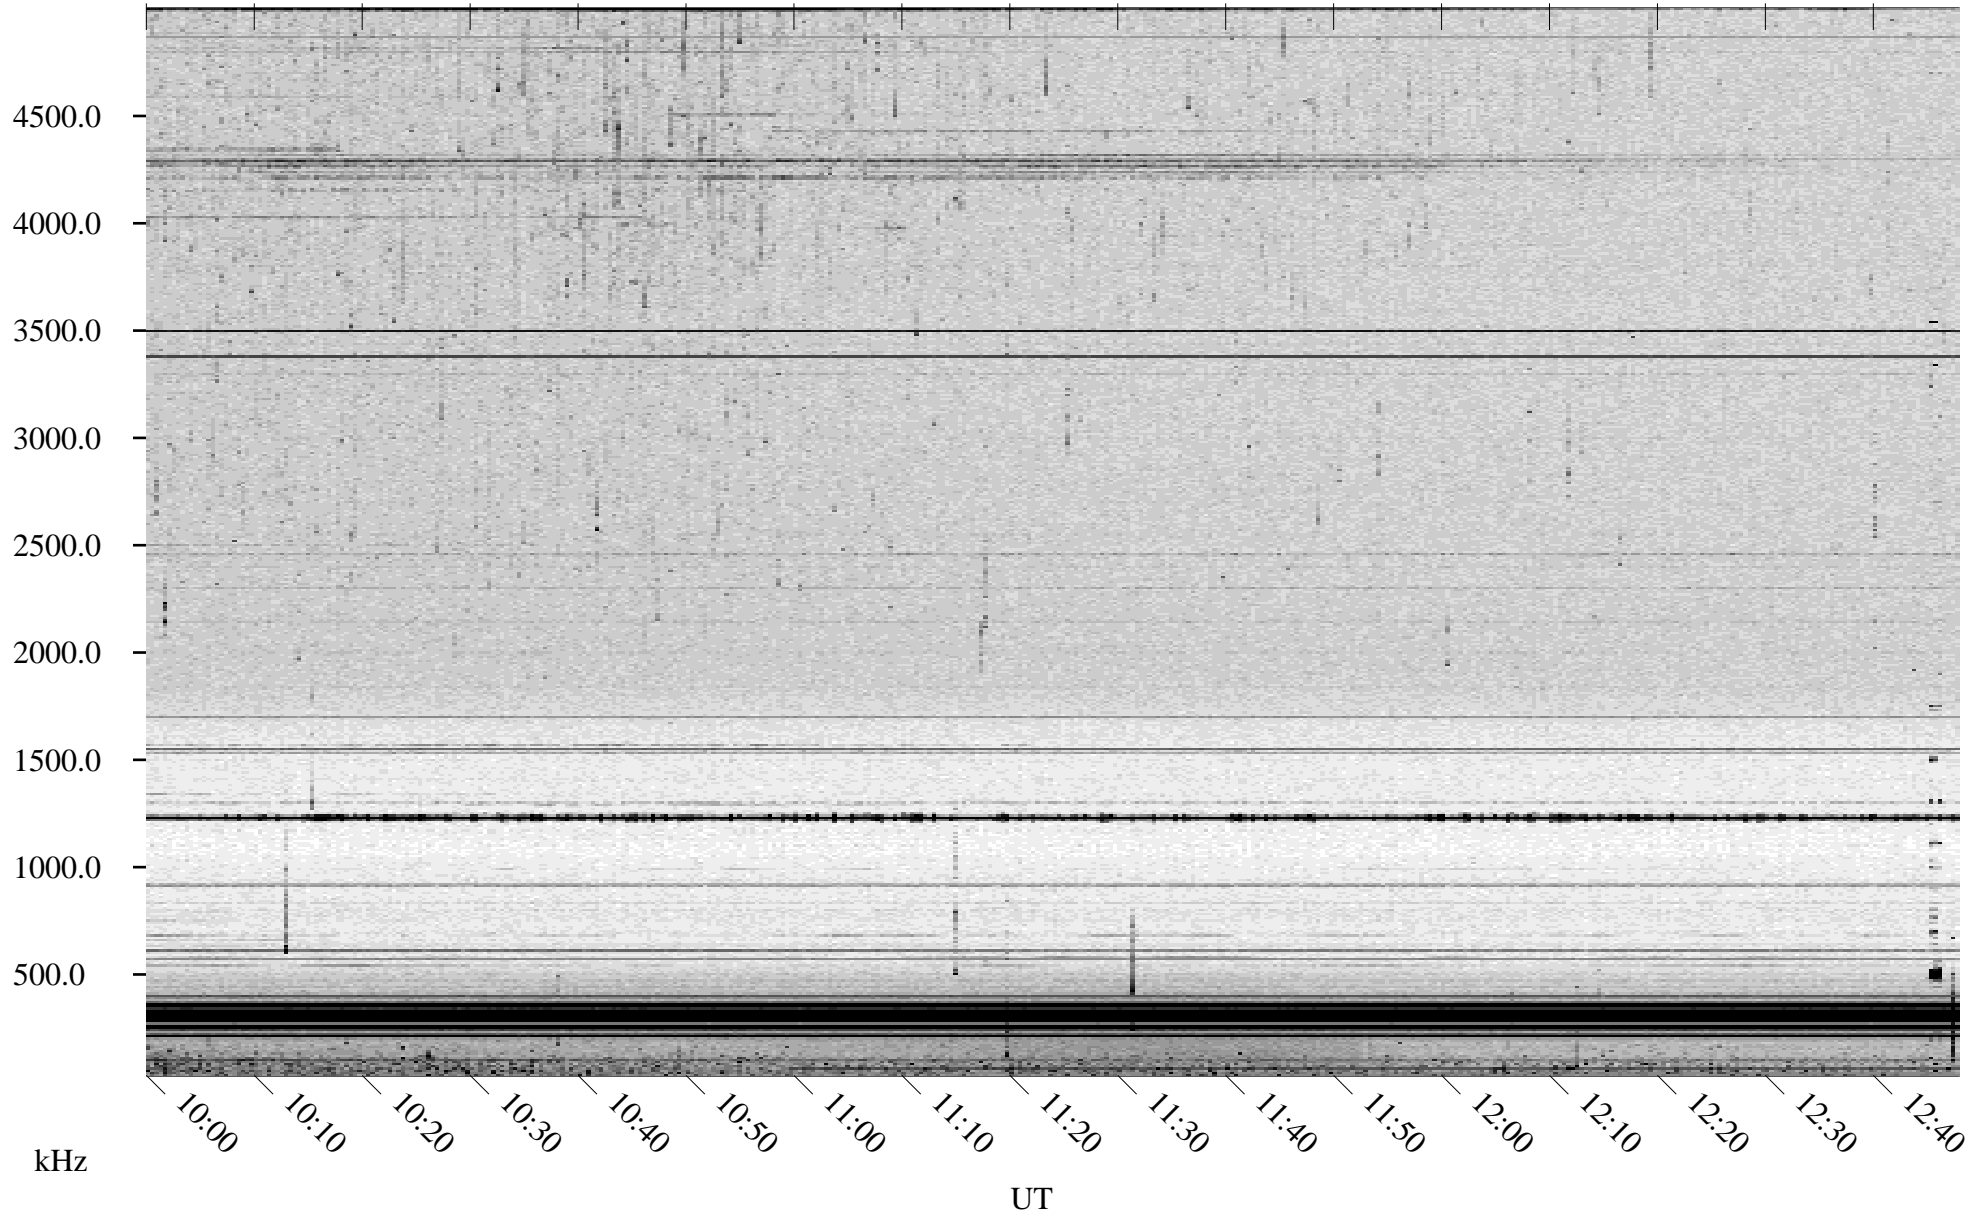

06/24/1998 Churchill, Manitoba

Linear Scale Black = 161 White = 15

ch98175l.r00m max_12

Page 1

06/24/1998 Churchill, Manitoba

Linear Scale Black = 161 White = 15

ch981751.r00m max_12

Page 2

06/25/1998 Churchill, Manitoba

Linear Scale Black = 161 White = 15

ch981751.r00m max_12

Page 3

06/25/1998 Churchill, Manitoba

Linear Scale Black = 161 White = 15

ch98175l.r00m max_12

Page 4

06/25/1998 Churchill, Manitoba

Linear Scale Black = 161 White = 15

ch98175l.r00m max_12

Page 5

06/25/1998 Churchill, Manitoba

Linear Scale Black = 161 White = 15

ch98175l.r00m max_12

Page 6

06/25/1998 Churchill, Manitoba

Linear Scale Black = 161 White = 15

ch981751.r00m max_12

Page 7

06/25/1998 Churchill, Manitoba

Linear Scale Black = 161 White = 15

ch98175l.r00m max_12

Page 8