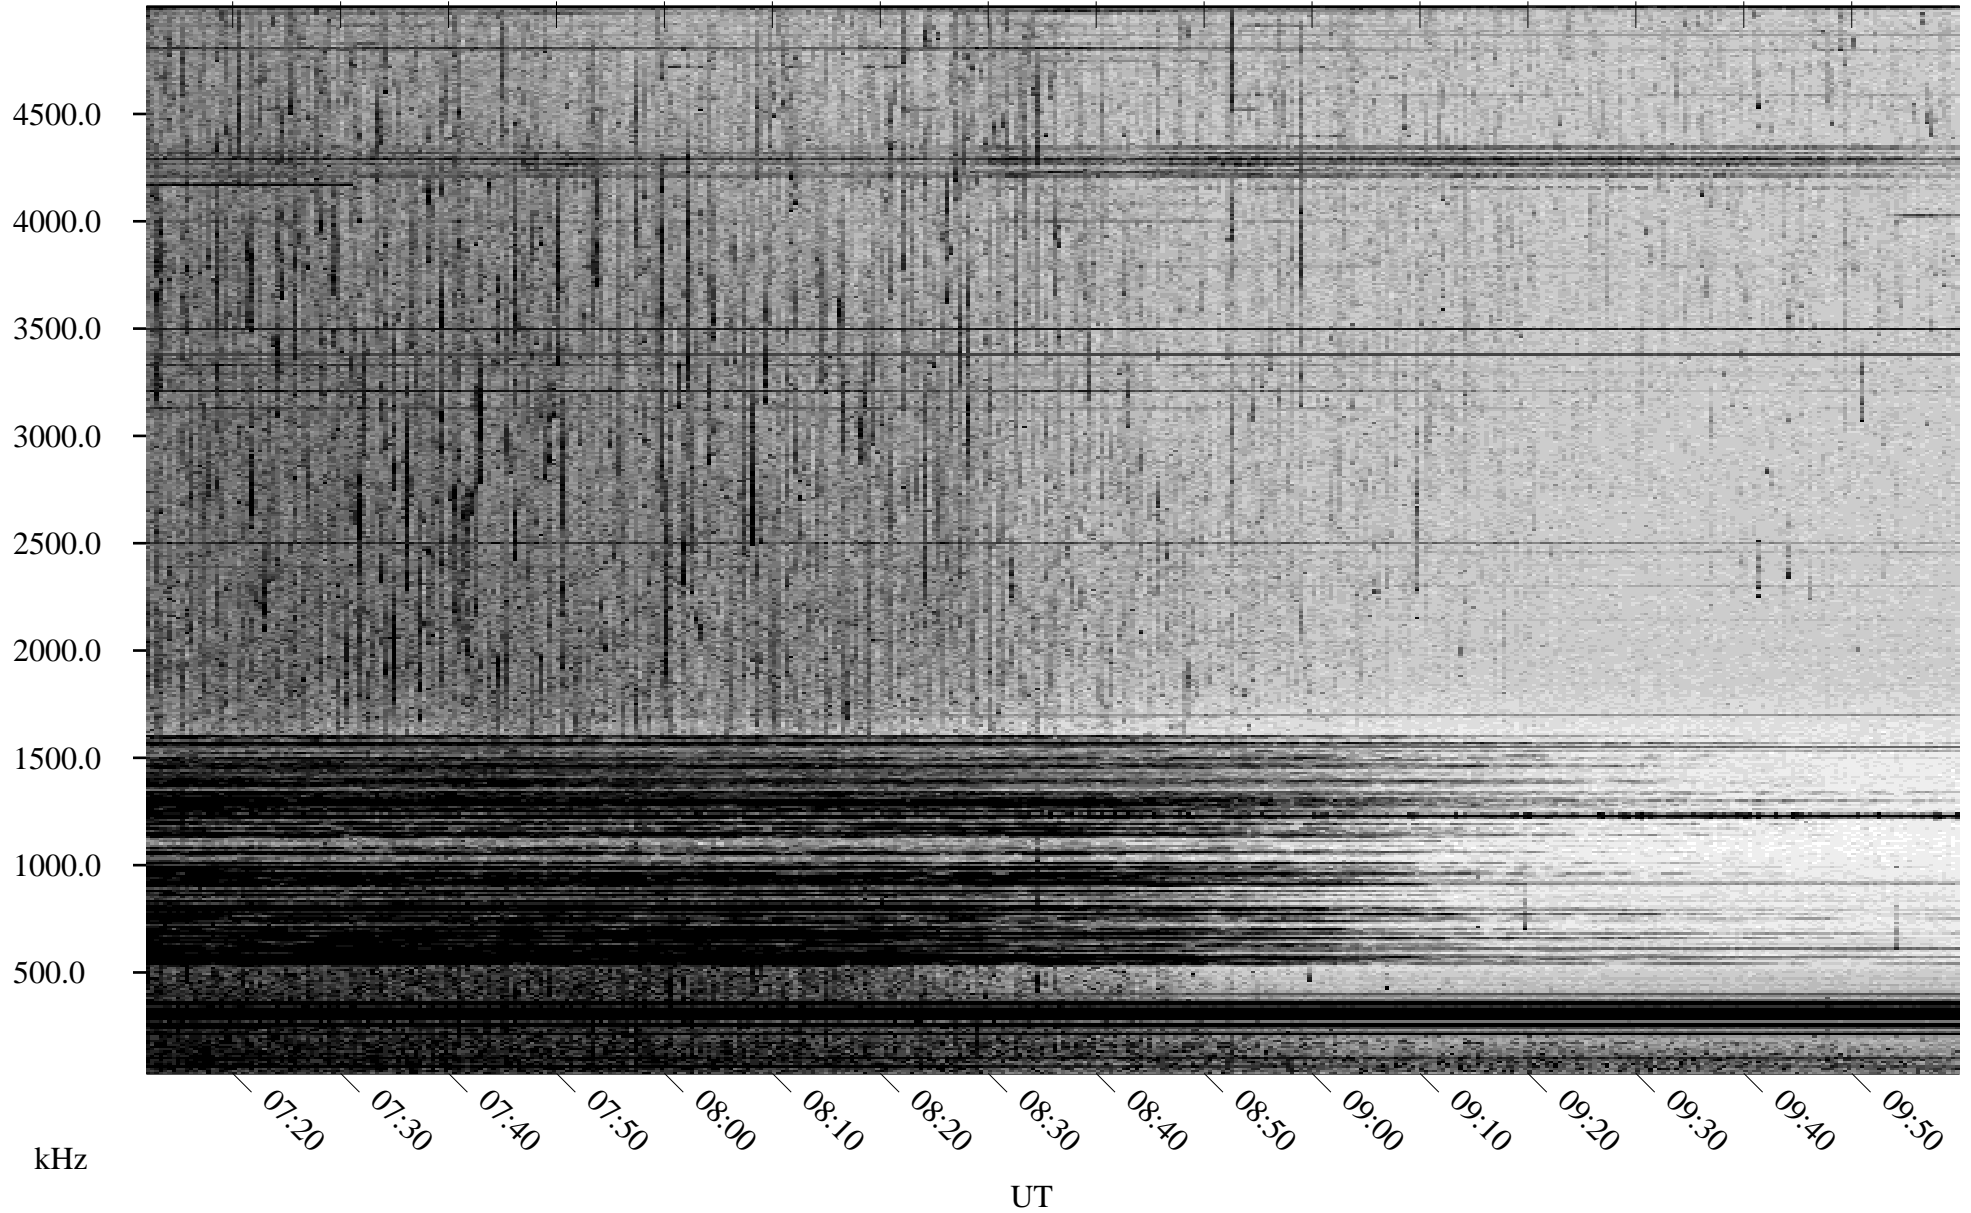

06/24/1998 Churchill, Manitoba

Linear Scale Black = 161 White = 15

ch98175l.r00m max_12

Page 1

06/24/1998 Churchill, Manitoba

Linear Scale Black = 161 White = 15

ch981751.r00m max_12

Page 2

06/25/1998 Churchill, Manitoba

Linear Scale Black = 161 White = 15

ch981751.r00m max_12

Page 3

06/25/1998 Churchill, Manitoba

Linear Scale Black = 161 White = 15

ch98175l.r00m max_12

Page 4

06/25/1998 Churchill, Manitoba

Linear Scale Black = 161 White = 15

ch98175l.r00m max_12

Page 5

06/25/1998 Churchill, Manitoba

Linear Scale Black = 161 White = 15

ch98175l.r00m max_12

Page 6

06/25/1998 Churchill, Manitoba

Linear Scale Black = 161 White = 15

ch981751.r00m max_12

Page 7

06/25/1998 Churchill, Manitoba

Linear Scale Black = 161 White = 15

ch98175l.r00m max_12

Page 8