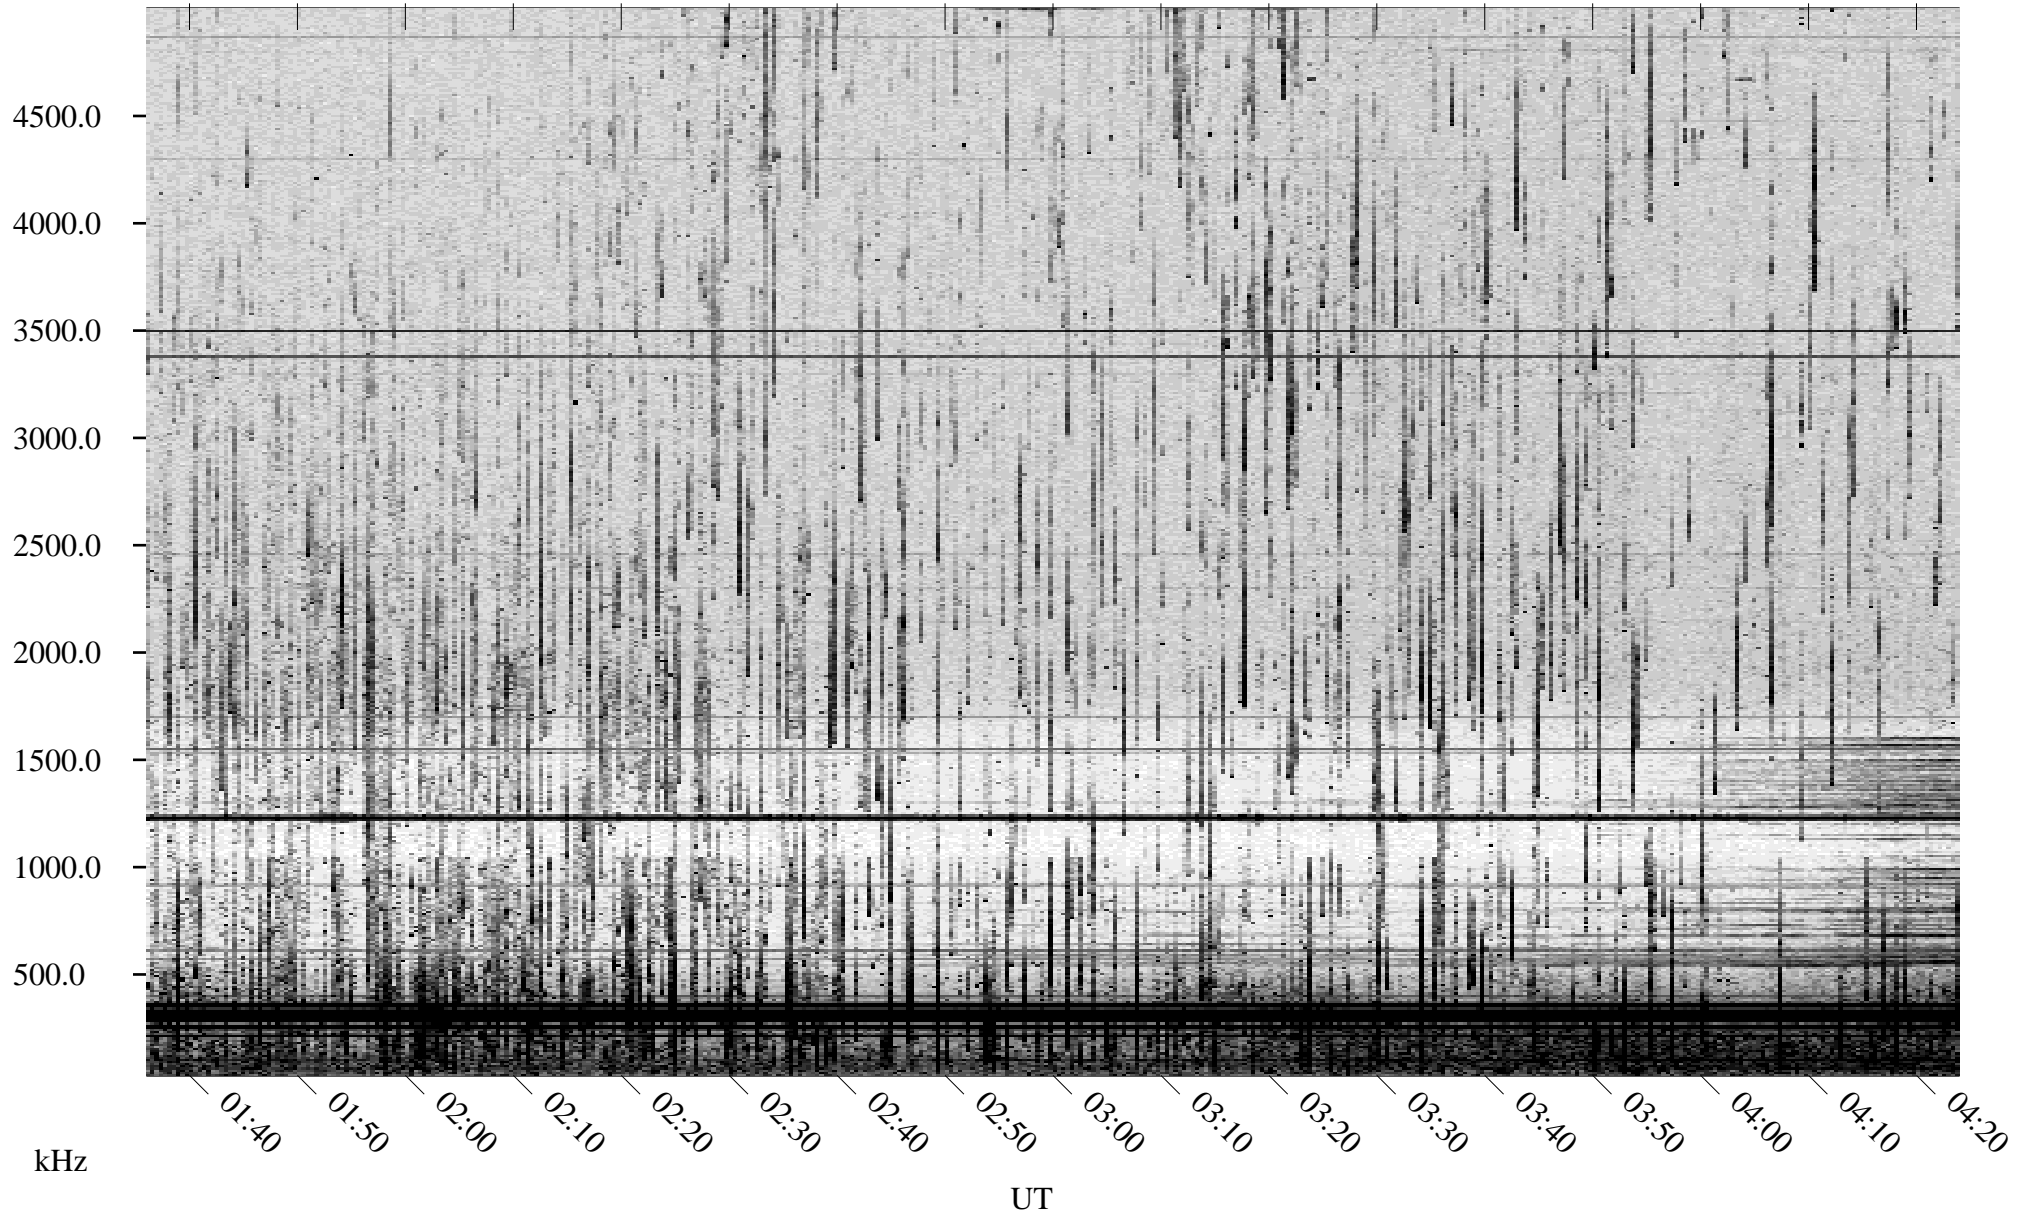

06/25/1998 Churchill, Manitoba

Linear Scale Black = 161 White = 15

ch98176l.r00m max_12

Page 1

06/25/1998 Churchill, Manitoba

Linear Scale Black = 161 White = 15

ch98176l.r00m max_12

Page 2

06/26/1998 Churchill, Manitoba

Linear Scale Black = 161 White = 15

ch98176l.r00m max_12

Page 3

06/26/1998 Churchill, Manitoba

Linear Scale Black = 161 White = 15

ch98176l.r00m max_12

Page 4

06/26/1998 Churchill, Manitoba

Linear Scale Black = 161 White = 15

ch98176l.r00m max_12

Page 5

kHz

07:20

UT