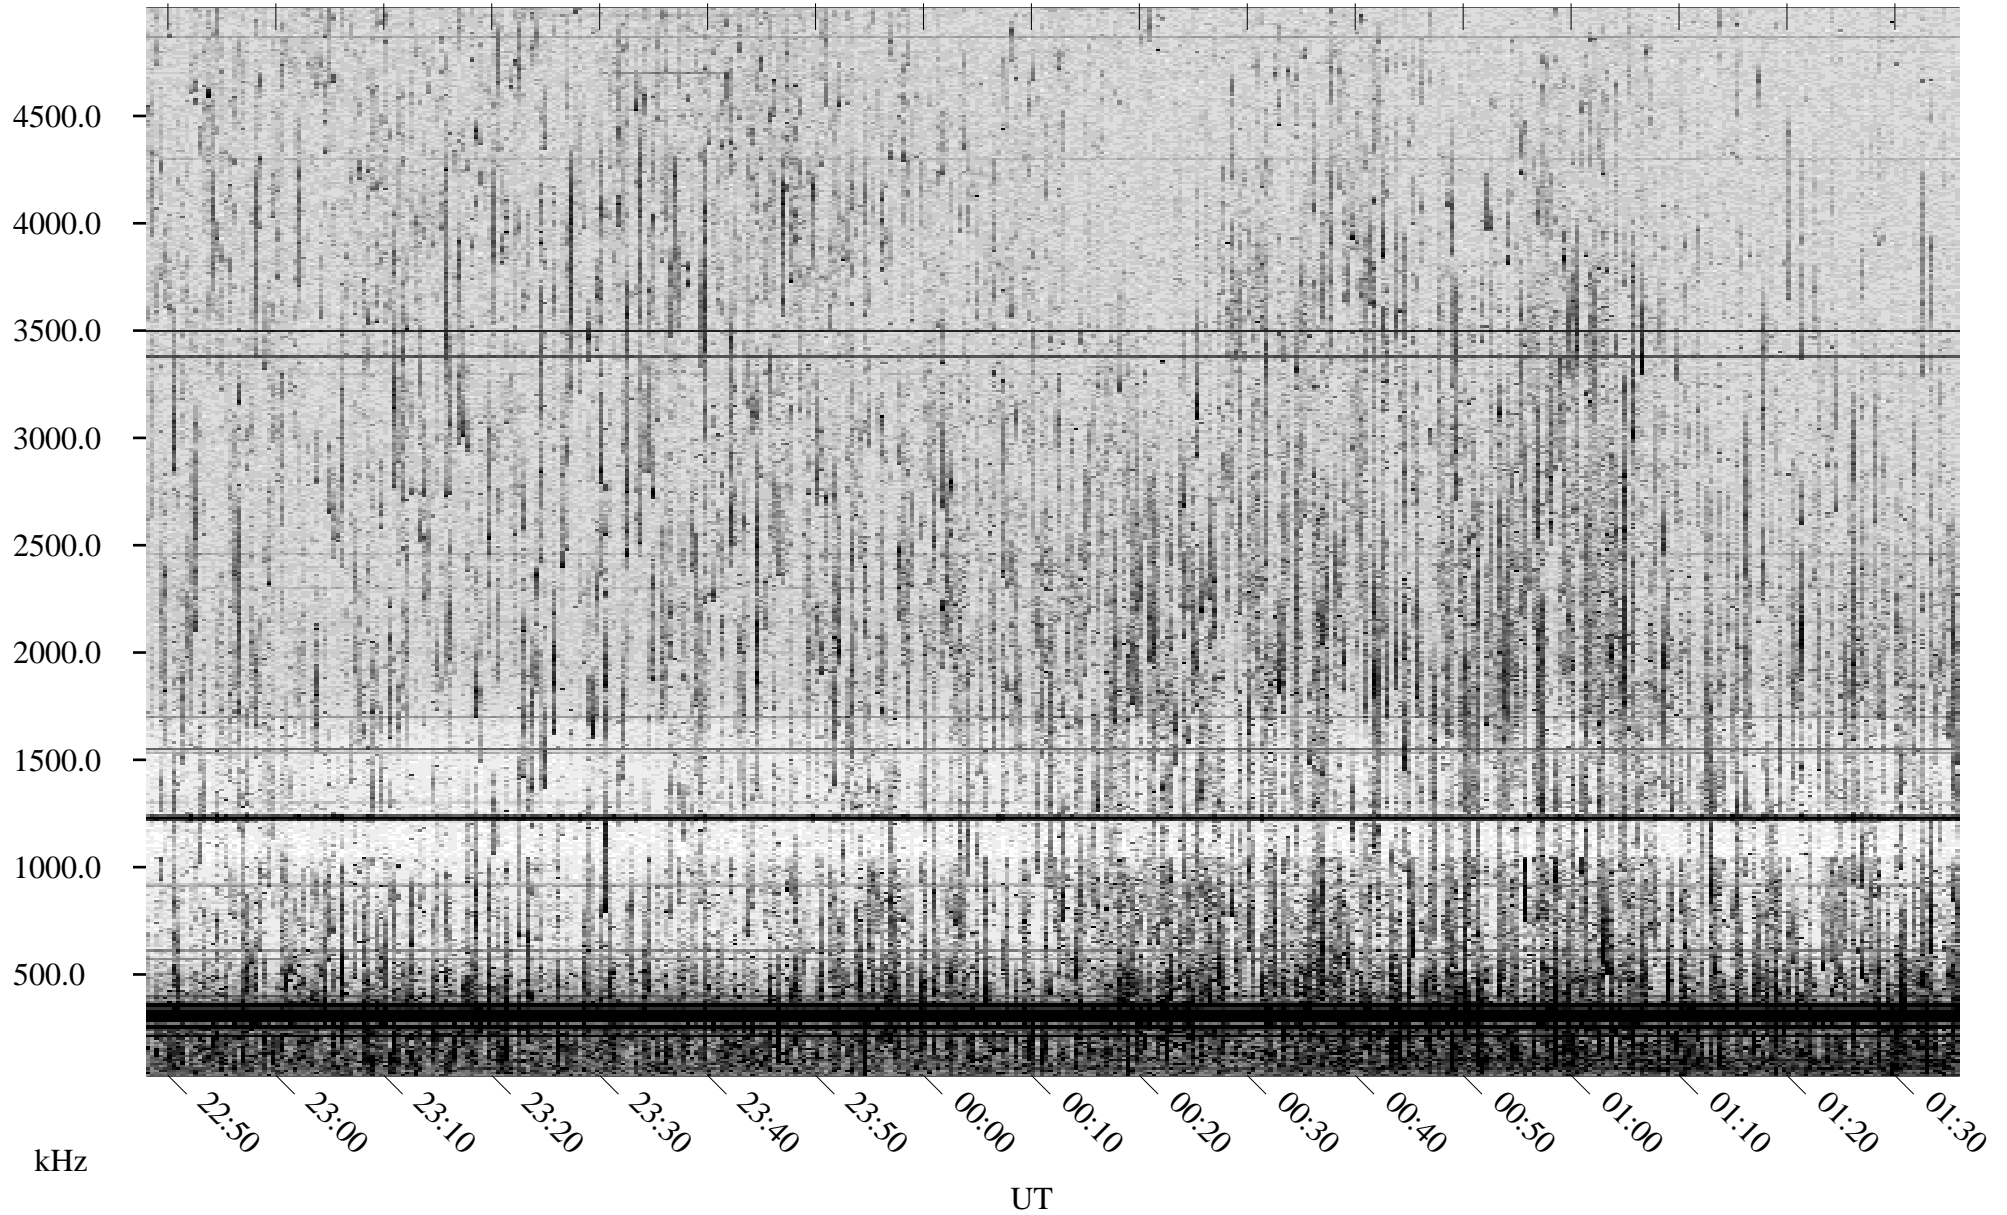

06/25/1998 Churchill, Manitoba

Linear Scale Black = 161 White = 15

ch98176l.r00m max_12

Page 1

06/25/1998 Churchill, Manitoba

Linear Scale Black = 161 White = 15

ch98176l.r00m max_12

Page 2

06/26/1998 Churchill, Manitoba

Linear Scale Black = 161 White = 15

ch98176l.r00m max_12

Page 3

06/26/1998 Churchill, Manitoba

Linear Scale Black = 161 White = 15

ch98176l.r00m max_12

Page 4

06/26/1998 Churchill, Manitoba

Linear Scale Black = 161 White = 15

ch98176l.r00m max_12

Page 5

kHz

07:20

UT