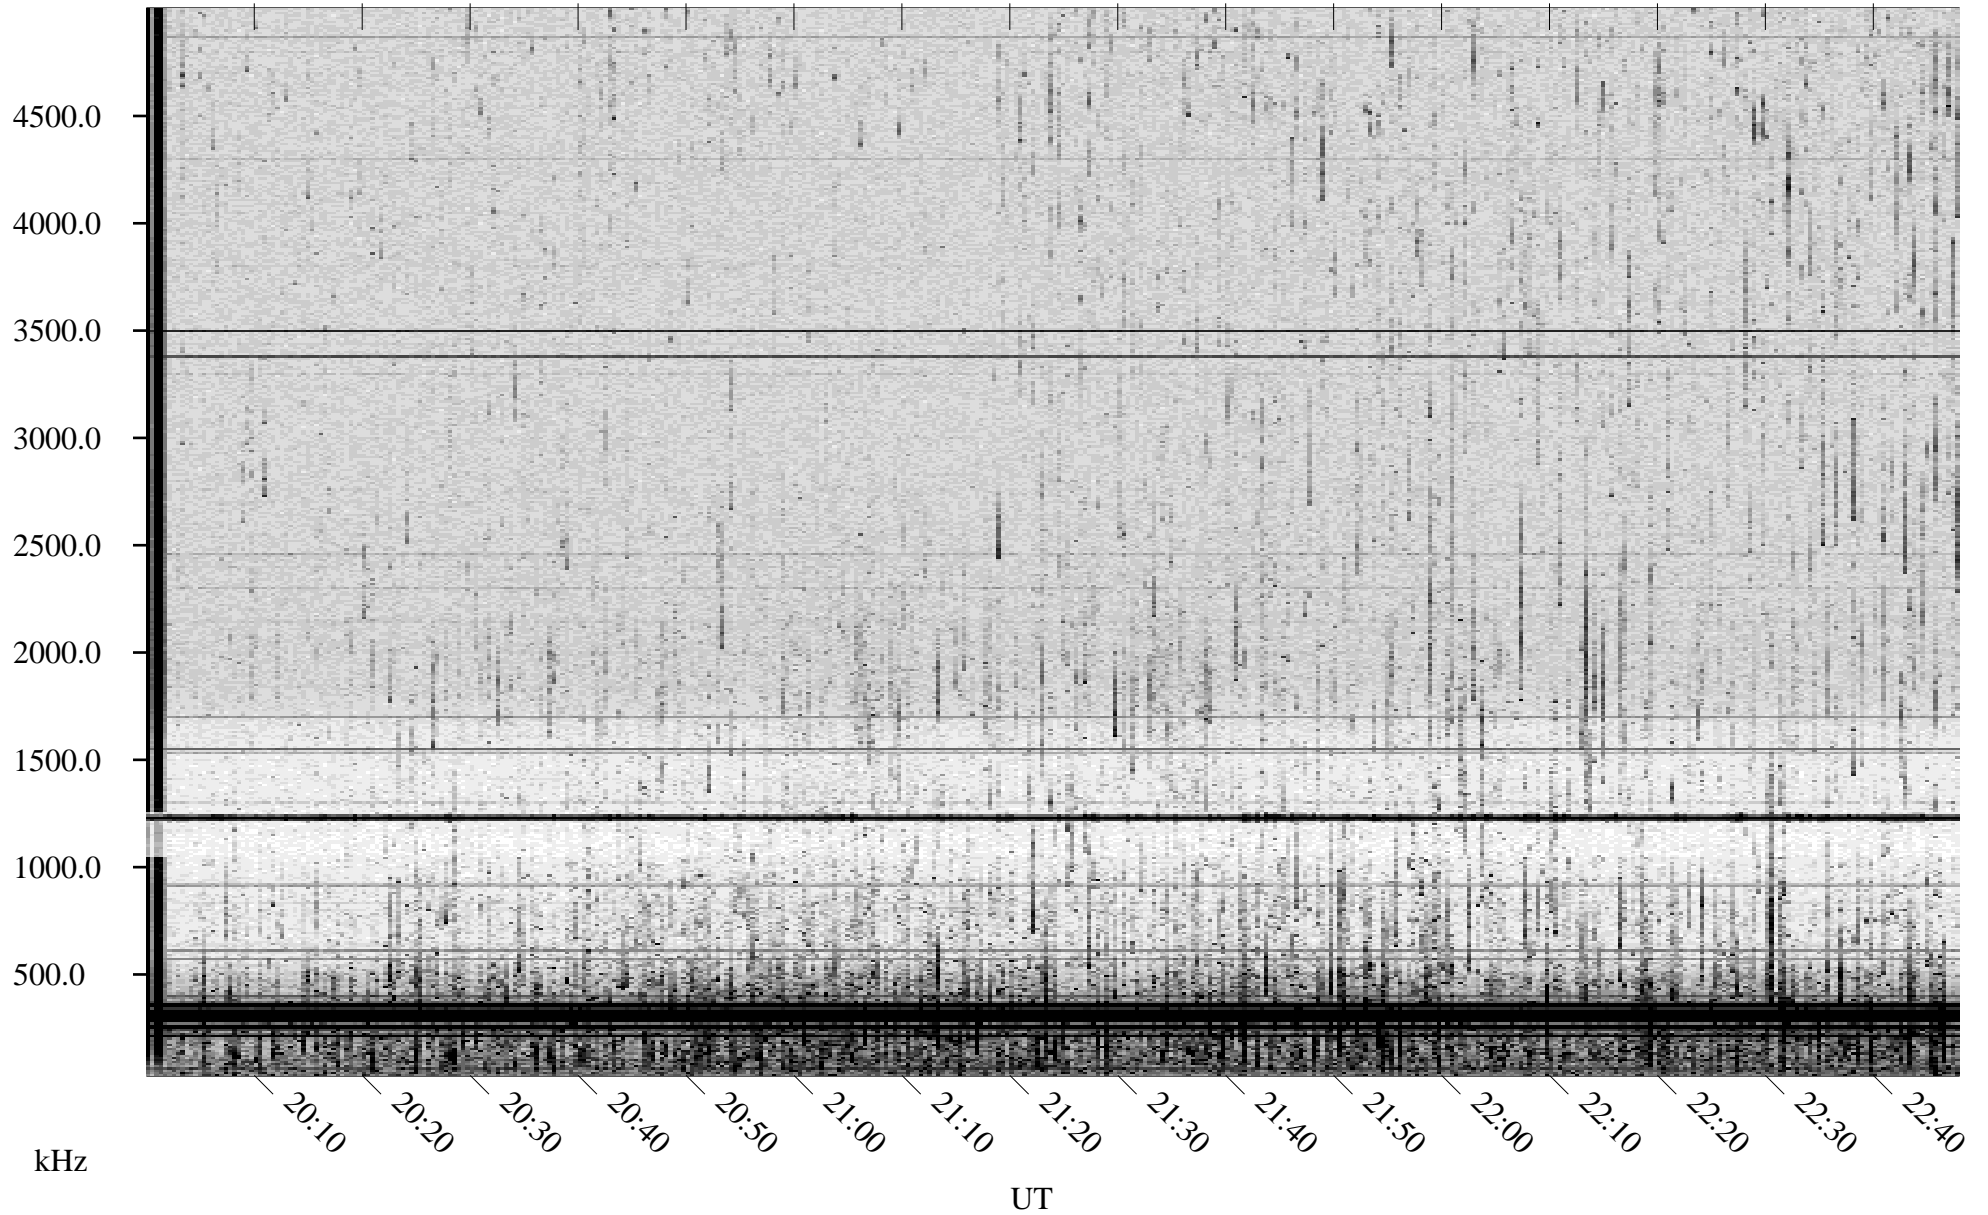

06/25/1998 Churchill, Manitoba

Linear Scale Black = 161 White = 15

ch98176l.r00m max_12

Page 1

06/25/1998 Churchill, Manitoba

Linear Scale Black = 161 White = 15

ch98176l.r00m max_12

Page 2

06/26/1998 Churchill, Manitoba

Linear Scale Black = 161 White = 15

ch98176l.r00m max_12

Page 3

06/26/1998 Churchill, Manitoba

Linear Scale Black = 161 White = 15

ch98176l.r00m max_12

Page 4

06/26/1998 Churchill, Manitoba

Linear Scale Black = 161 White = 15

ch98176l.r00m max_12

Page 5

kHz

07:20

UT