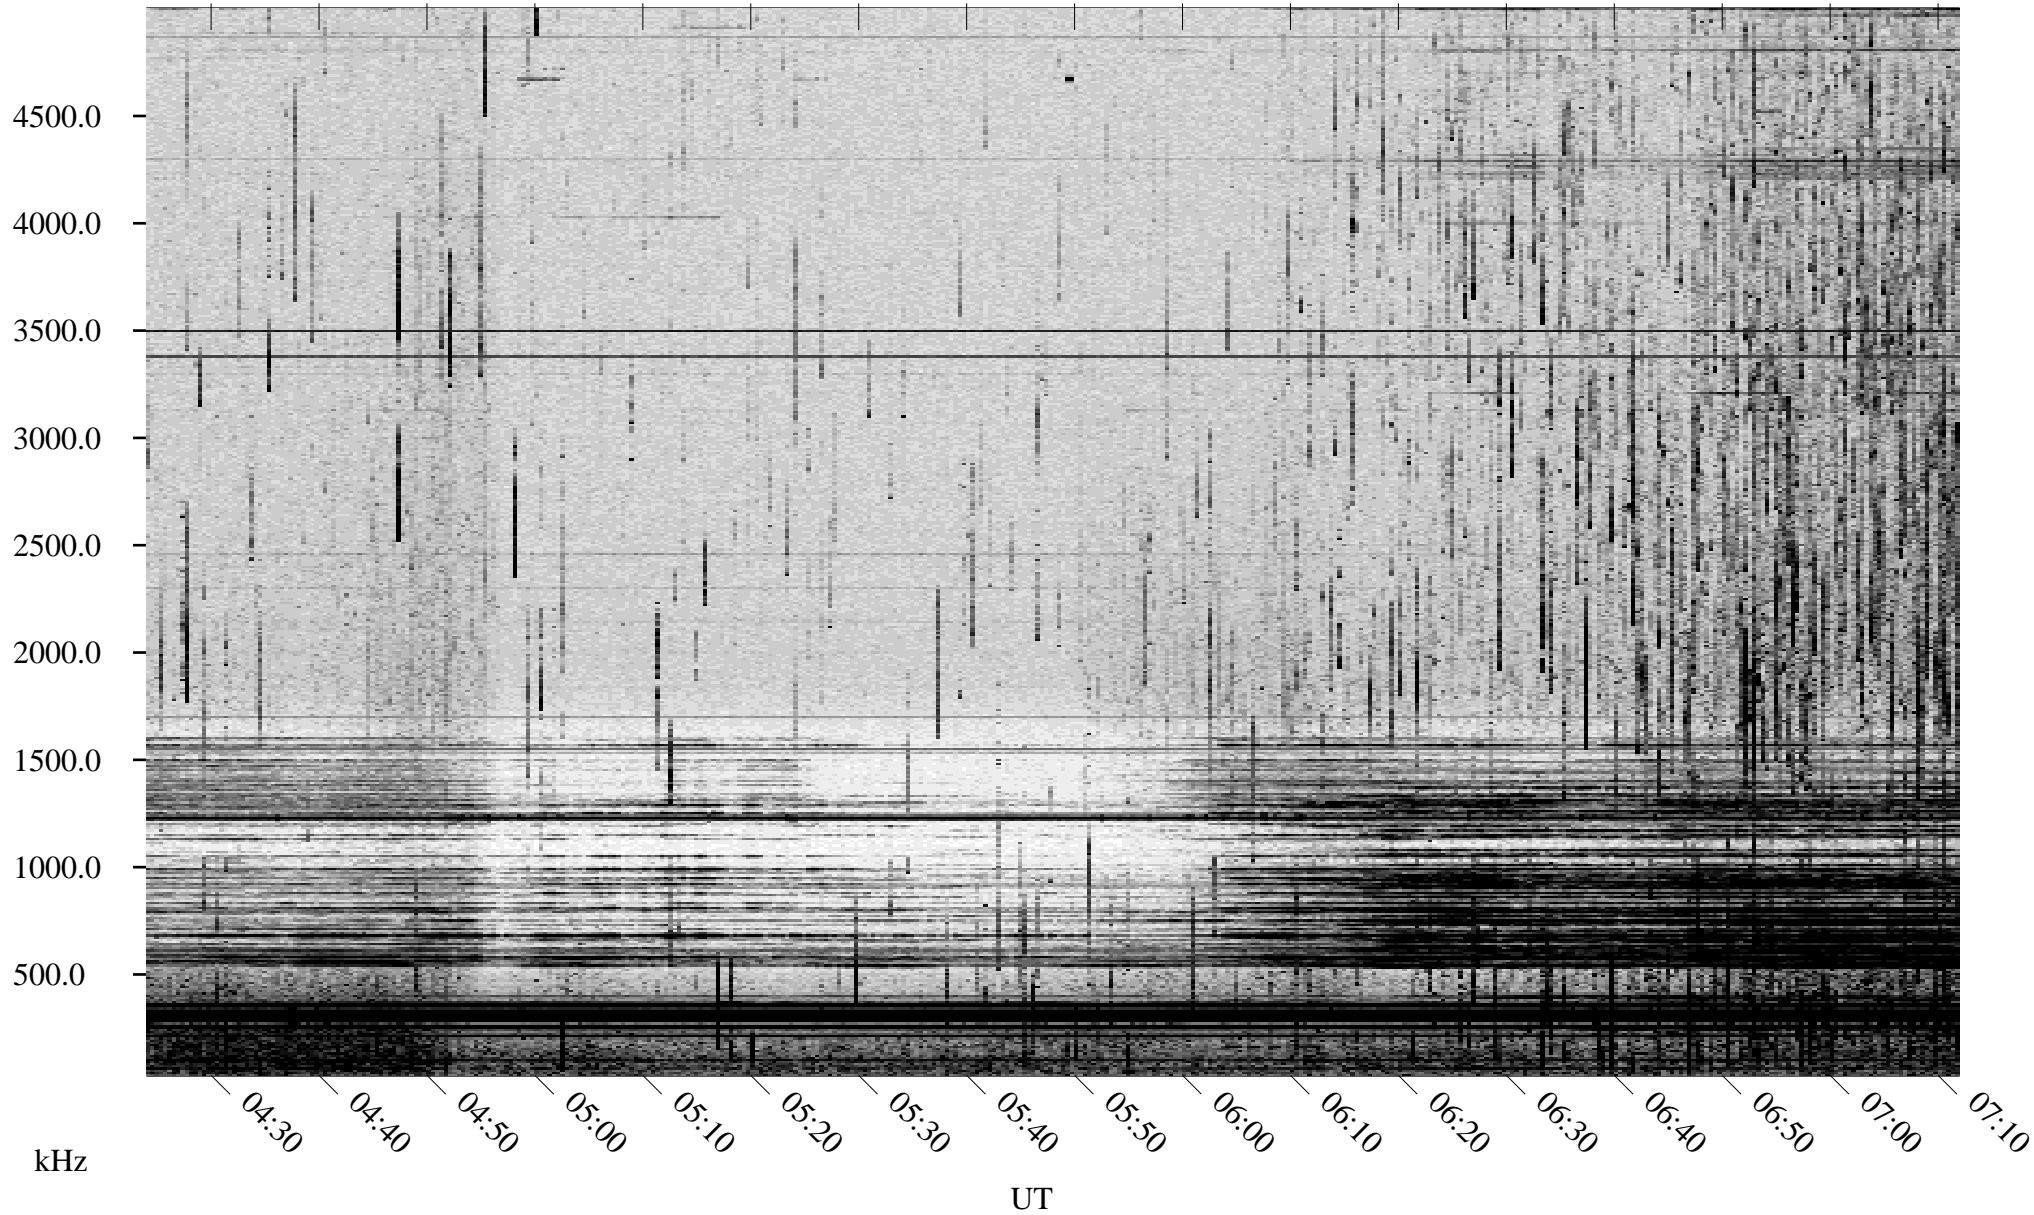

06/25/1998 Churchill, Manitoba

Linear Scale Black = 161 White = 15

ch98176l.r00m max_12

Page 1

06/25/1998 Churchill, Manitoba

Linear Scale Black = 161 White = 15

ch98176l.r00m max_12

Page 2

06/26/1998 Churchill, Manitoba

Linear Scale Black = 161 White = 15

ch98176l.r00m max_12

Page 3

06/26/1998 Churchill, Manitoba

Linear Scale Black = 161 White = 15

ch98176l.r00m max_12

Page 4

06/26/1998 Churchill, Manitoba

Linear Scale Black = 161 White = 15

ch98176l.r00m max_12

Page 5

kHz

07:20

UT