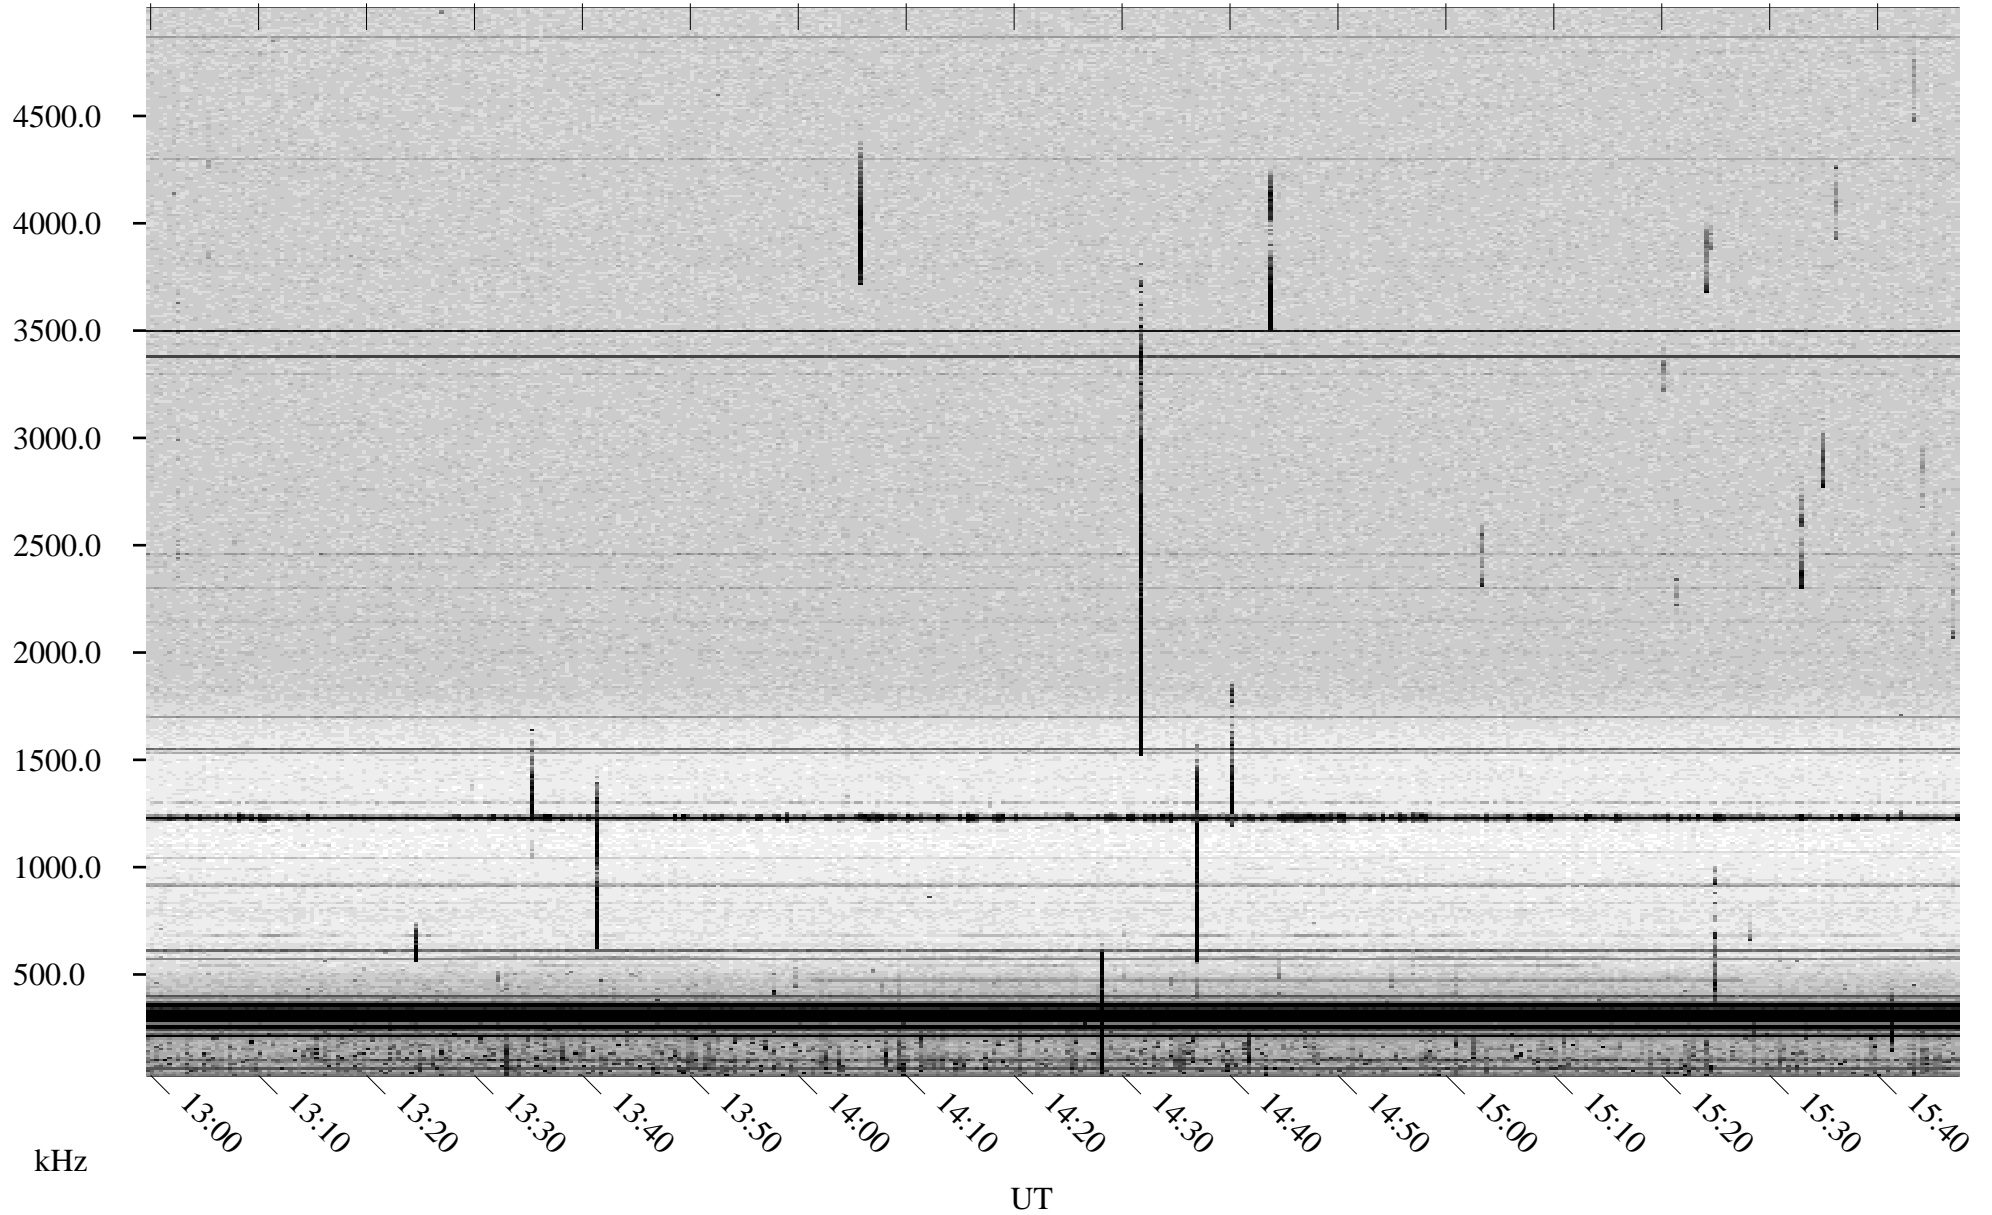

06/26/1998 Churchill, Manitoba

Linear Scale Black = 161 White = 15

ch981771.r00m max_12

Page 1

06/26/1998 Churchill, Manitoba

Linear Scale Black = 161 White = 15

ch981771.r00m max_12

Page 2

06/26/1998 Churchill, Manitoba

Linear Scale Black = 161 White = 15

ch981771.r00m max_12

Page 3

06/26/1998 Churchill, Manitoba

Linear Scale Black = 161 White = 15

ch981771.r00m max_12

kHz