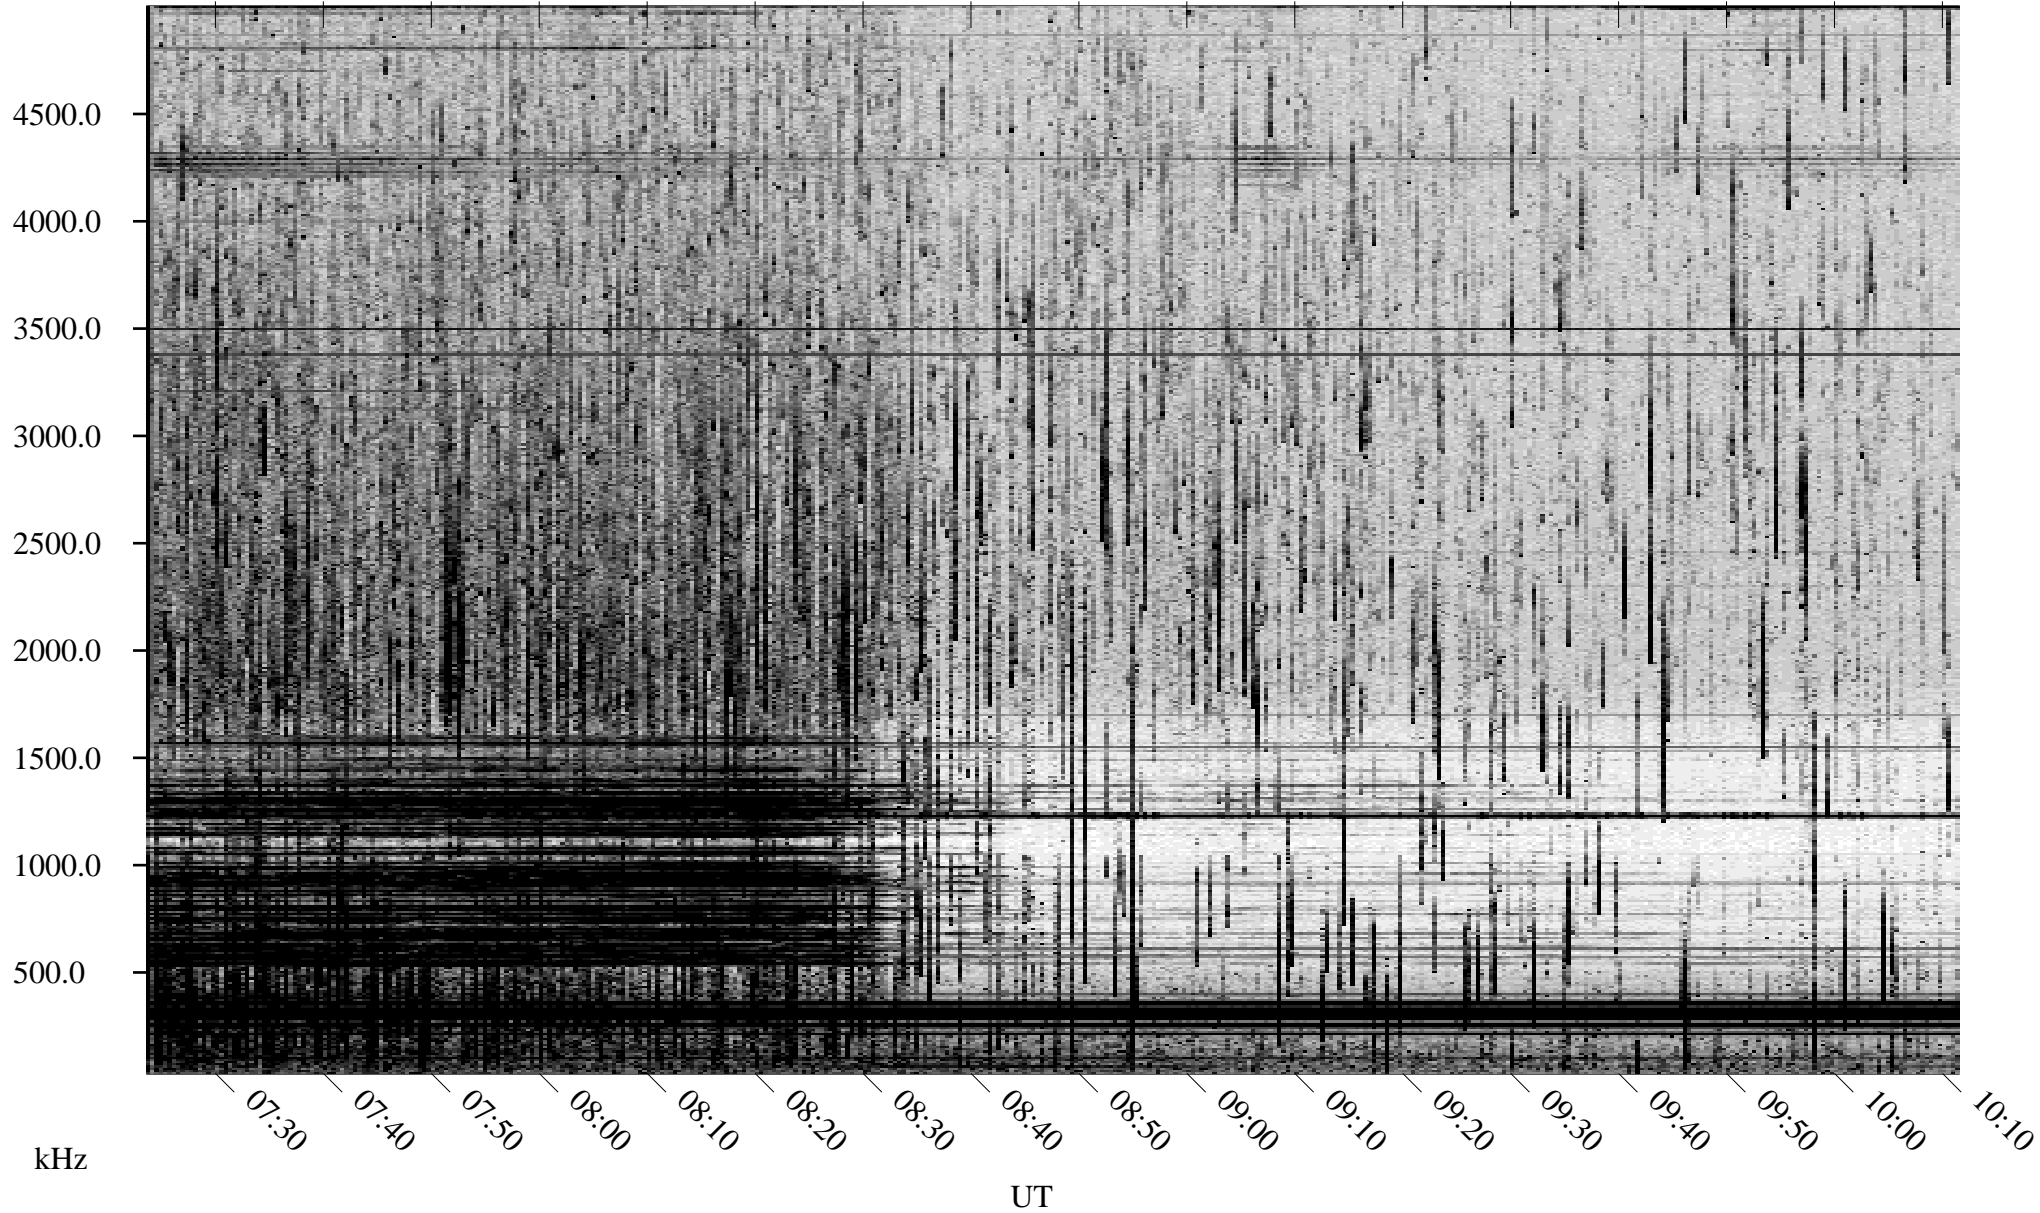

06/26/1998 Churchill, Manitoba

Linear Scale Black = 161 White = 15

ch981771.r00m max_12

Page 1

06/26/1998 Churchill, Manitoba

Linear Scale Black = 161 White = 15

ch981771.r00m max_12

Page 2

06/26/1998 Churchill, Manitoba

Linear Scale Black = 161 White = 15

ch981771.r00m max_12

Page 3

06/26/1998 Churchill, Manitoba

Linear Scale Black = 161 White = 15

ch981771.r00m max_12

kHz

15:50

UT