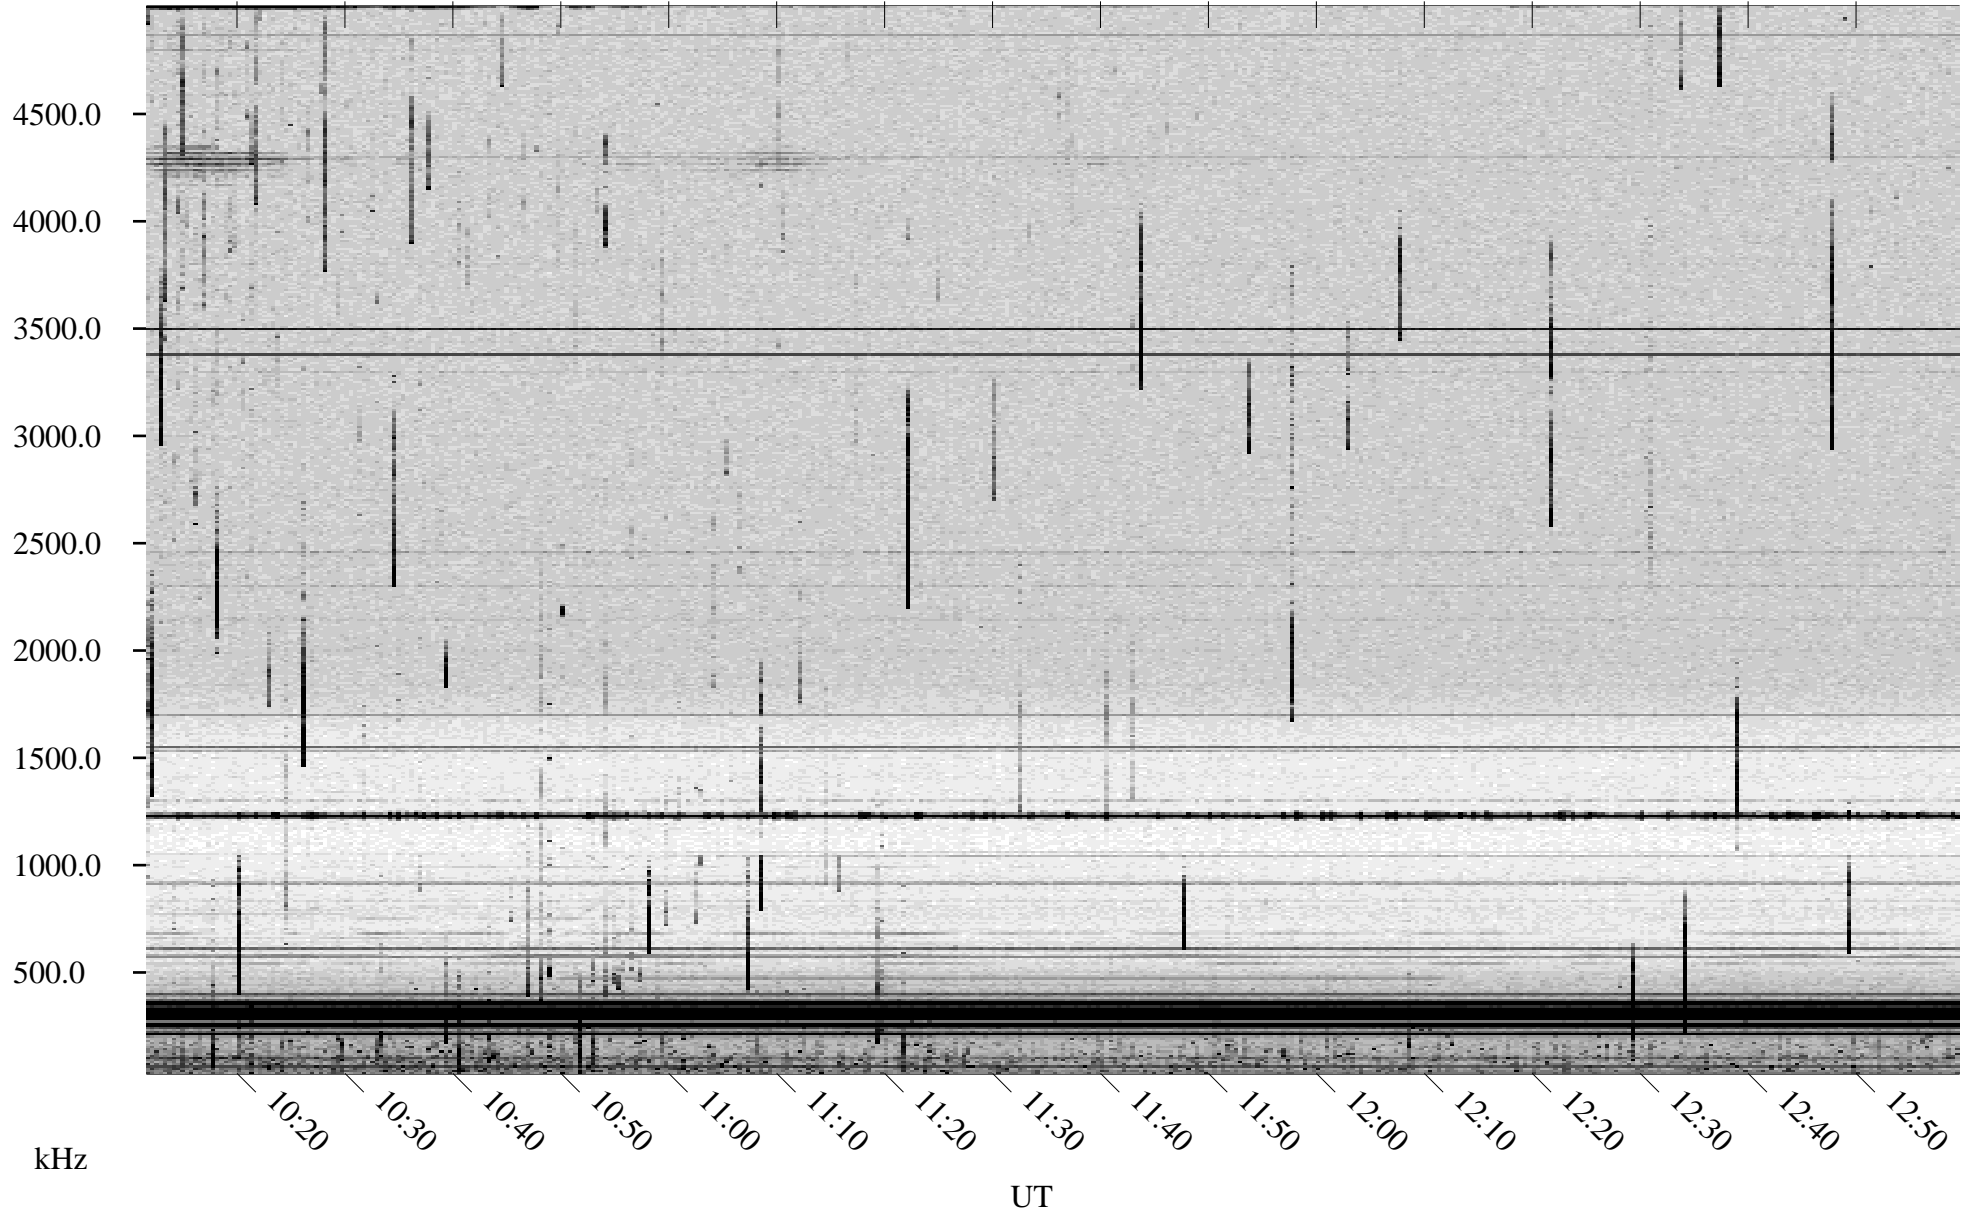

06/26/1998 Churchill, Manitoba

Linear Scale Black = 161 White = 15

ch981771.r00m max_12

Page 1

06/26/1998 Churchill, Manitoba

Linear Scale Black = 161 White = 15

ch981771.r00m max_12

Page 2

06/26/1998 Churchill, Manitoba

Linear Scale Black = 161 White = 15

ch981771.r00m max_12

Page 3

06/26/1998 Churchill, Manitoba

Linear Scale Black = 161 White = 15

ch981771.r00m max_12

kHz

15:50

UT