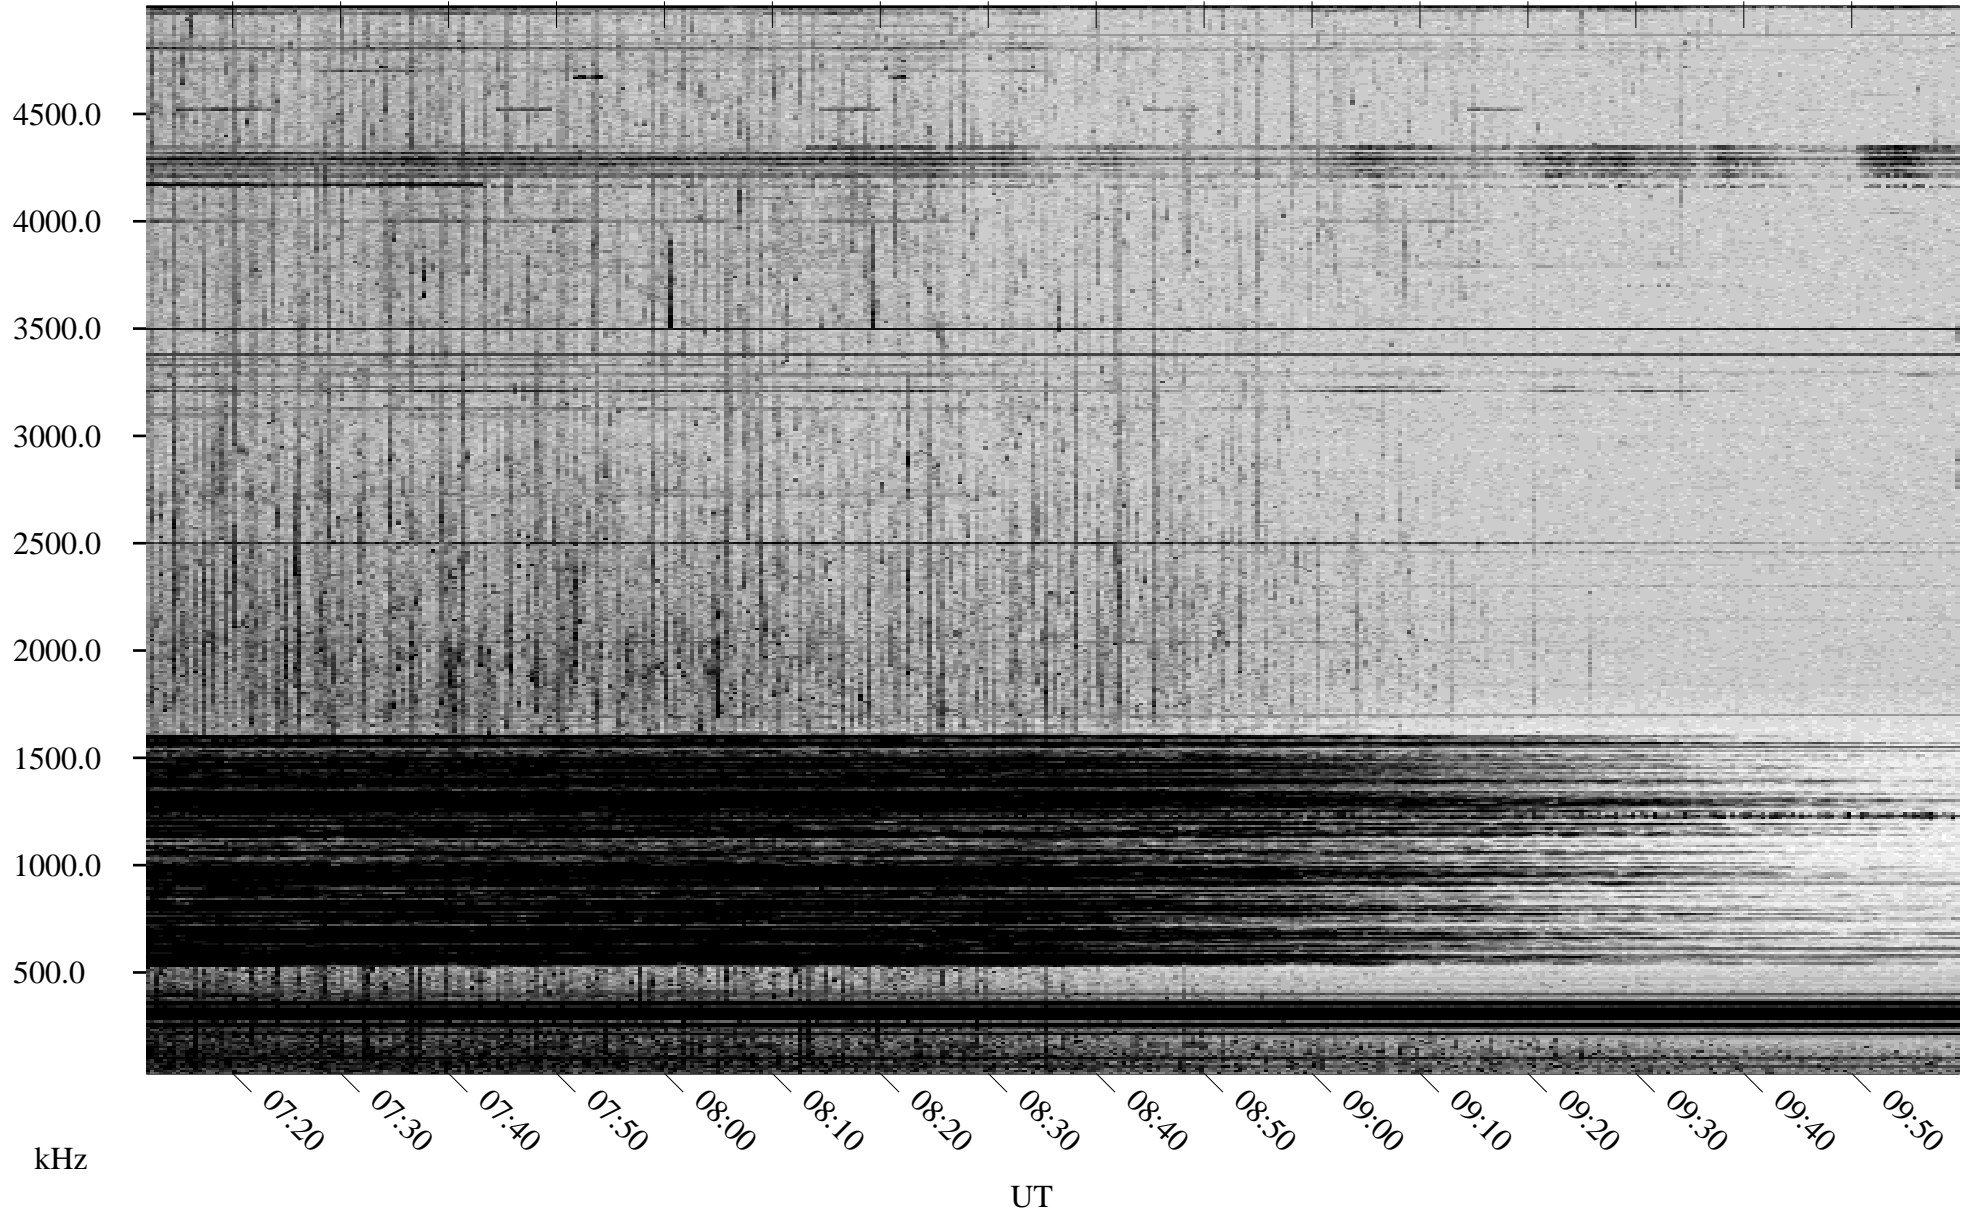

06/27/1998 Churchill, Manitoba

Linear Scale Black = 161 White = 15

ch98178l.r00m max_12

Page 1

06/27/1998 Churchill, Manitoba

Linear Scale Black = 161 White = 15

ch98178l.r00m max_12

Page 2

06/28/1998 Churchill, Manitoba

Linear Scale Black = 161 White = 15

ch98178l.r00m max_12

Page 3

06/28/1998 Churchill, Manitoba

Linear Scale Black = 161 White = 15

ch98178l.r00m max_12

Page 4

06/28/1998 Churchill, Manitoba

Linear Scale Black = 161 White = 15

ch98178l.r00m max_12

Page 5

06/28/1998 Churchill, Manitoba

Linear Scale Black = 161 White = 15

ch98178l.r00m max_12

Page 6

06/28/1998 Churchill, Manitoba

Linear Scale Black = 161 White = 15

ch98178l.r00m max_12

Page 7

06/28/1998 Churchill, Manitoba

Linear Scale Black = 161 White = 15

ch98178l.r00m max_12

Page 8