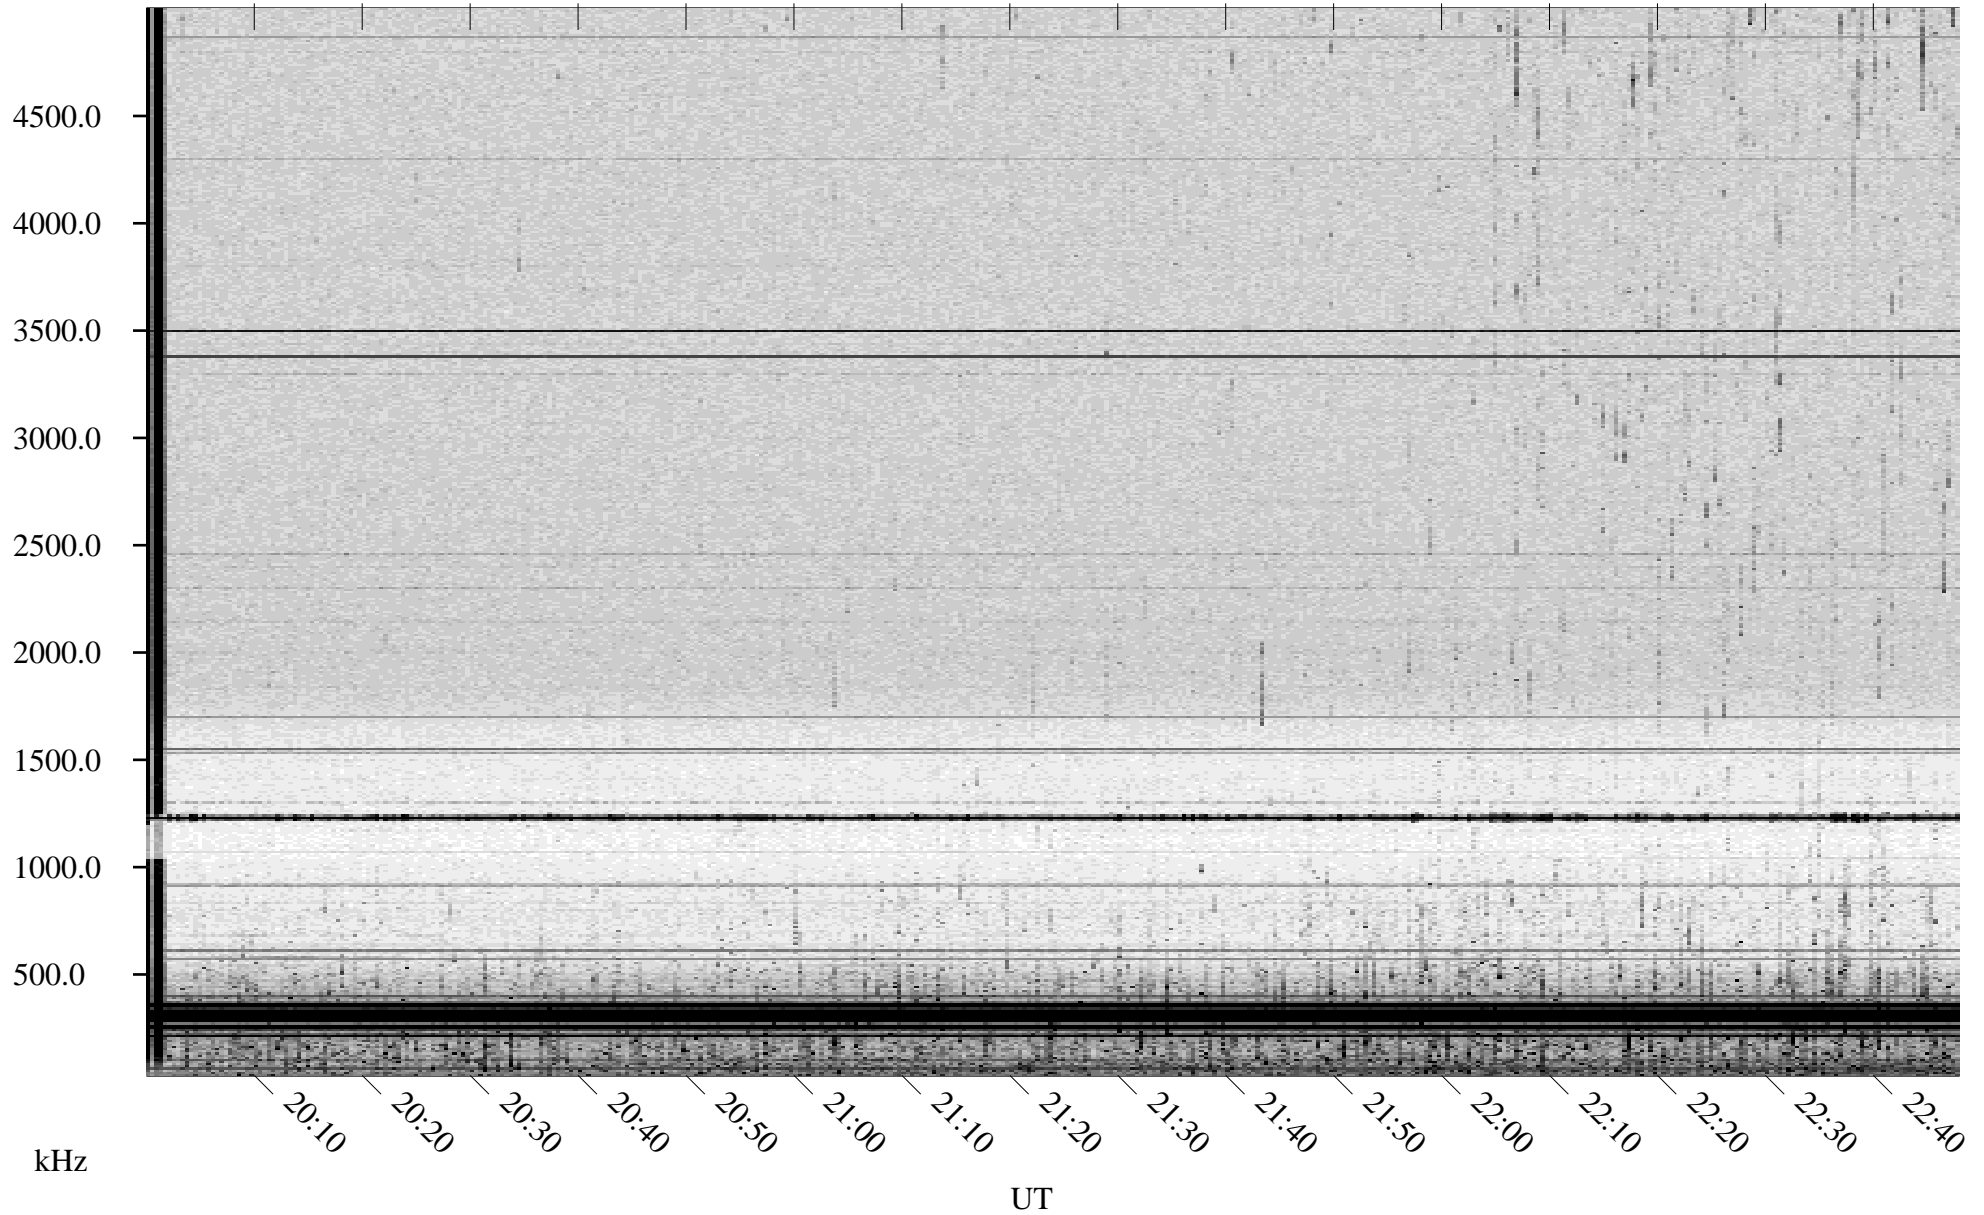

06/27/1998 Churchill, Manitoba

Linear Scale Black = 161 White = 15

ch98178l.r00m max_12

Page 1

06/27/1998 Churchill, Manitoba

Linear Scale Black = 161 White = 15

ch98178l.r00m max_12

Page 2

06/28/1998 Churchill, Manitoba

Linear Scale Black = 161 White = 15

ch98178l.r00m max_12

Page 3

06/28/1998 Churchill, Manitoba

Linear Scale Black = 161 White = 15

ch98178l.r00m max_12

Page 4

06/28/1998 Churchill, Manitoba

Linear Scale Black = 161 White = 15

ch98178l.r00m max_12

Page 5

06/28/1998 Churchill, Manitoba

Linear Scale Black = 161 White = 15

ch98178l.r00m max_12

Page 6

06/28/1998 Churchill, Manitoba

Linear Scale Black = 161 White = 15

ch98178l.r00m max_12

Page 7

06/28/1998 Churchill, Manitoba

Linear Scale Black = 161 White = 15

ch98178l.r00m max_12

Page 8