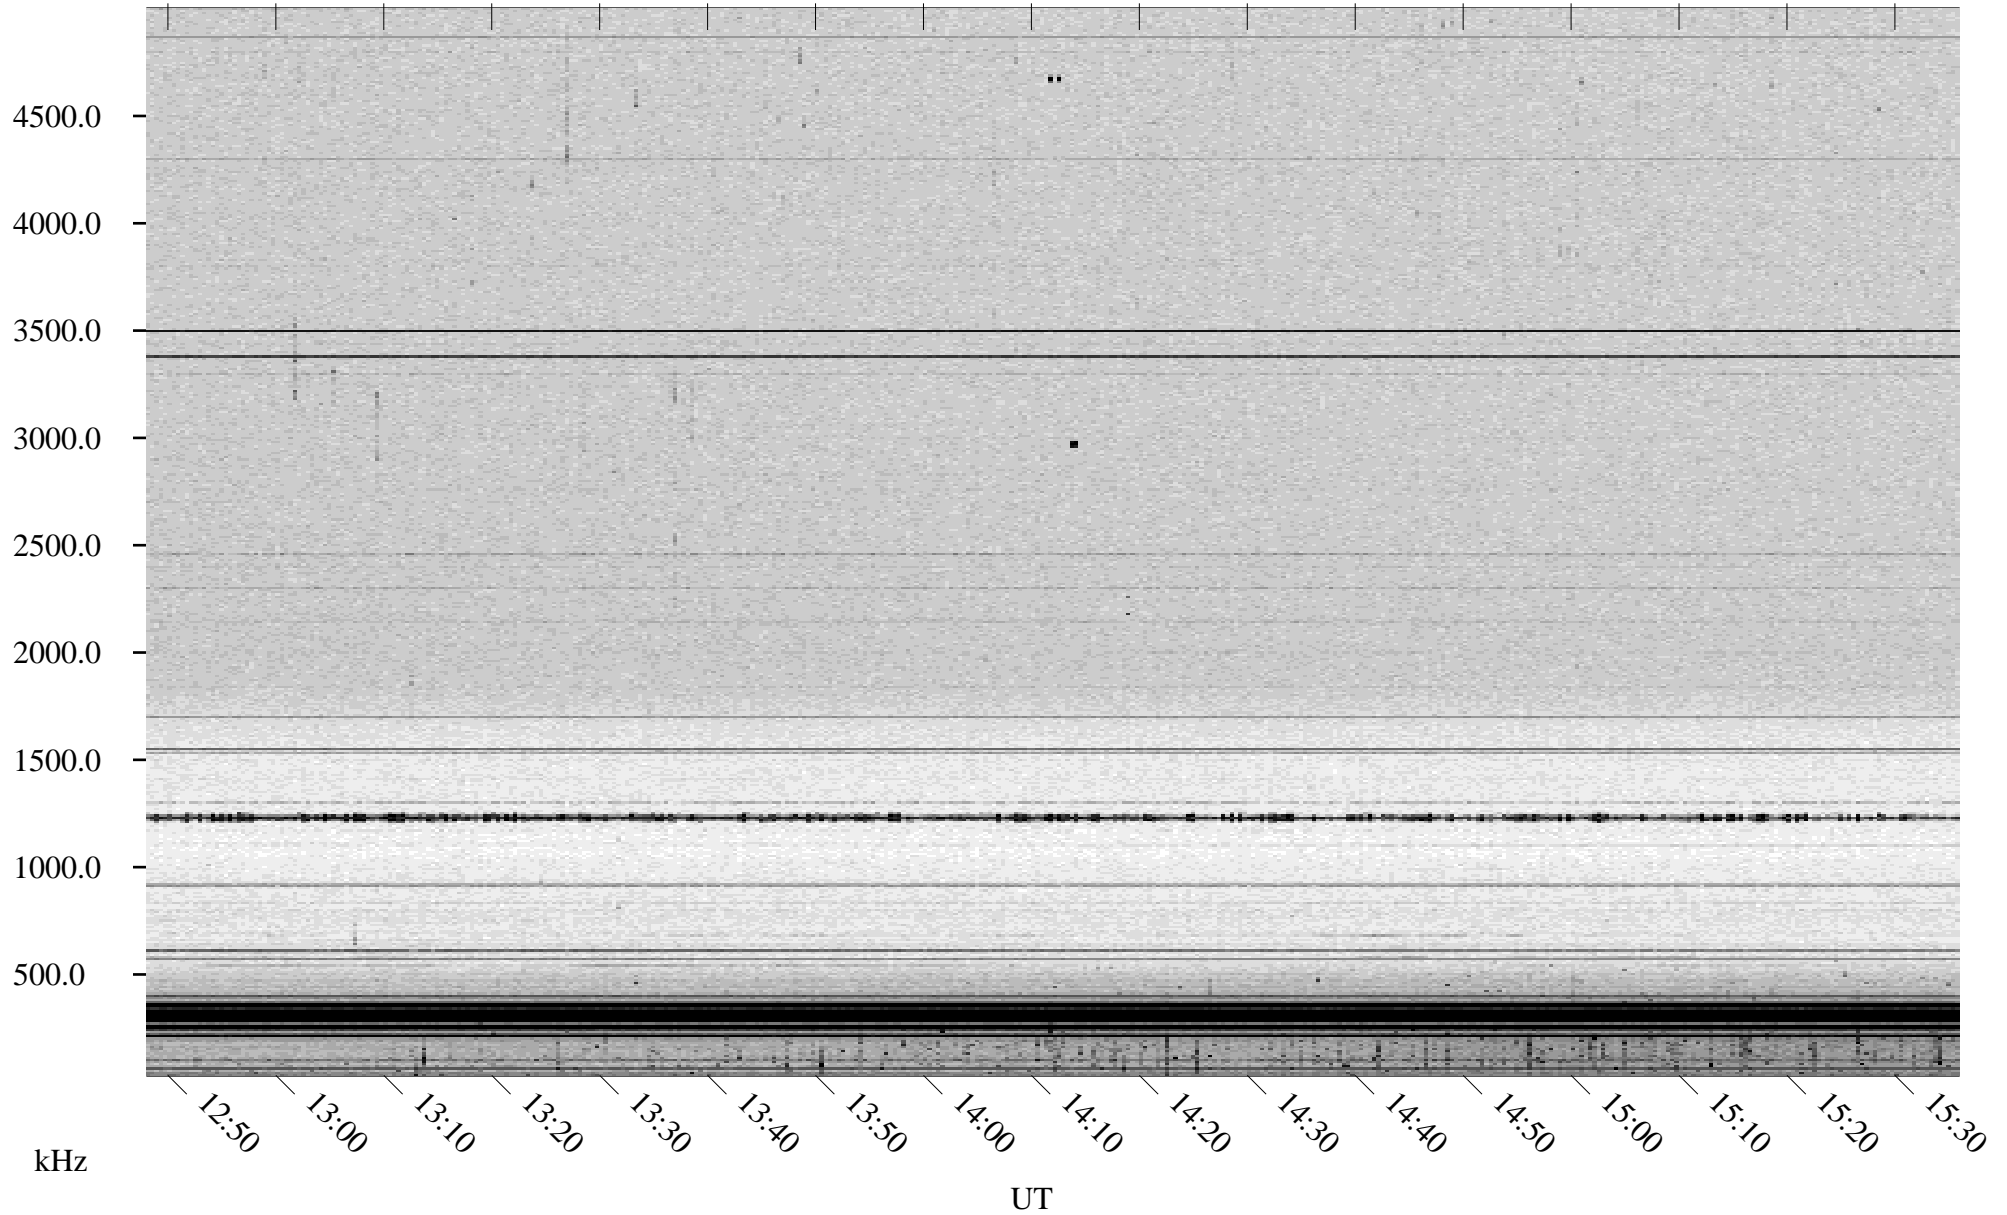

06/27/1998 Churchill, Manitoba

Linear Scale Black = 161 White = 15

ch98178l.r00m max_12

Page 1

06/27/1998 Churchill, Manitoba

Linear Scale Black = 161 White = 15

ch98178l.r00m max_12

Page 2

06/28/1998 Churchill, Manitoba

Linear Scale Black = 161 White = 15

ch98178l.r00m max_12

Page 3

06/28/1998 Churchill, Manitoba

Linear Scale Black = 161 White = 15

ch98178l.r00m max_12

Page 4

06/28/1998 Churchill, Manitoba

Linear Scale Black = 161 White = 15

ch98178l.r00m max_12

Page 5

06/28/1998 Churchill, Manitoba

Linear Scale Black = 161 White = 15

ch98178l.r00m max_12

Page 6

06/28/1998 Churchill, Manitoba

Linear Scale Black = 161 White = 15

ch98178l.r00m max_12

Page 7

06/28/1998 Churchill, Manitoba

Linear Scale Black = 161 White = 15

ch98178l.r00m max_12

Page 8