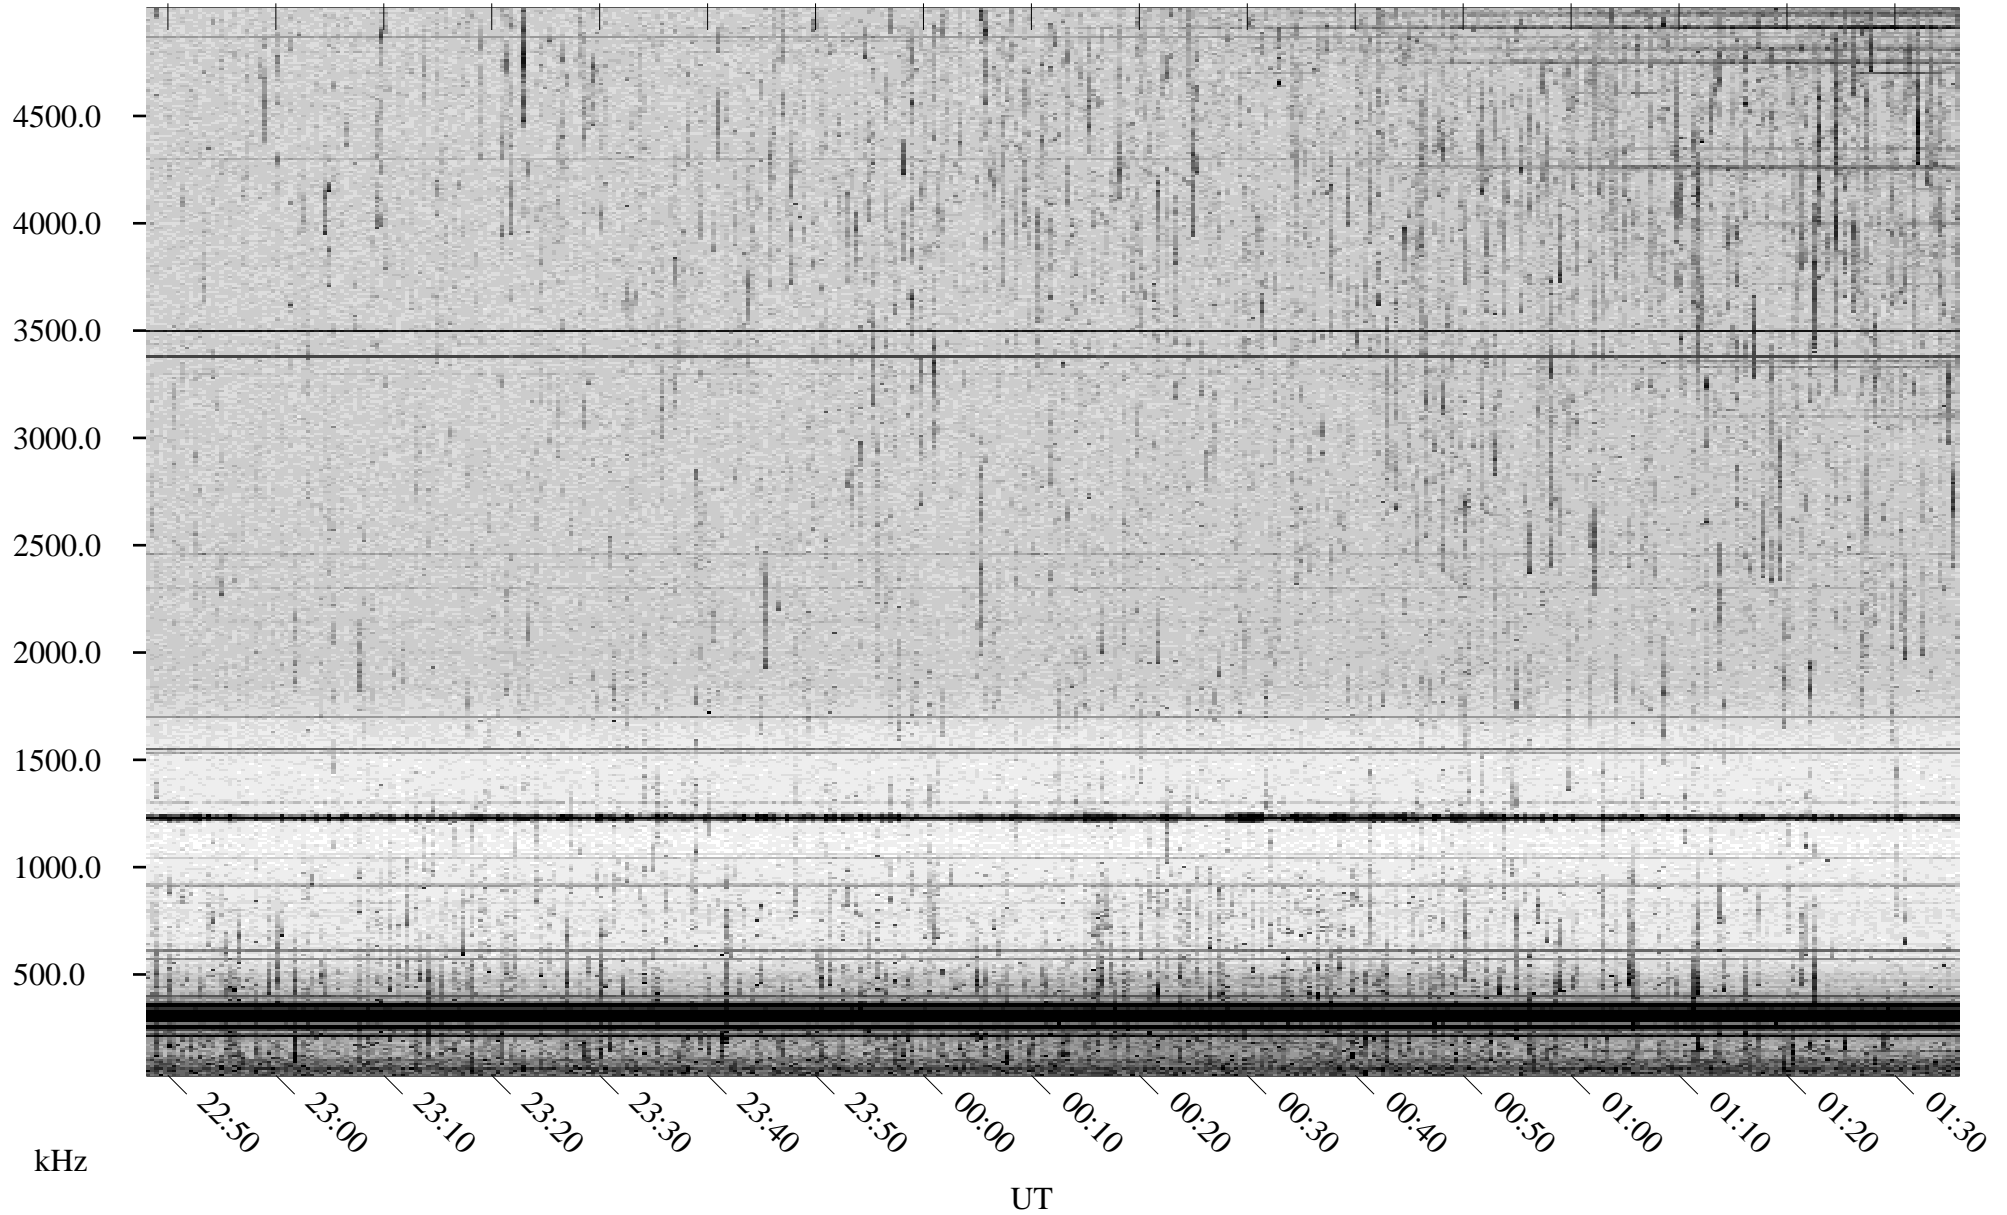

06/27/1998 Churchill, Manitoba

Linear Scale Black = 161 White = 15

ch98178l.r00m max_12

Page 1

06/27/1998 Churchill, Manitoba

Linear Scale Black = 161 White = 15

ch98178l.r00m max_12

Page 2

06/28/1998 Churchill, Manitoba

Linear Scale Black = 161 White = 15

ch98178l.r00m max_12

Page 3

06/28/1998 Churchill, Manitoba

Linear Scale Black = 161 White = 15

ch98178l.r00m max_12

Page 4

06/28/1998 Churchill, Manitoba

Linear Scale Black = 161 White = 15

ch98178l.r00m max_12

Page 5

06/28/1998 Churchill, Manitoba

Linear Scale Black = 161 White = 15

ch98178l.r00m max_12

Page 6

06/28/1998 Churchill, Manitoba

Linear Scale Black = 161 White = 15

ch98178l.r00m max_12

Page 7

06/28/1998 Churchill, Manitoba

Linear Scale Black = 161 White = 15

ch98178l.r00m max_12

Page 8