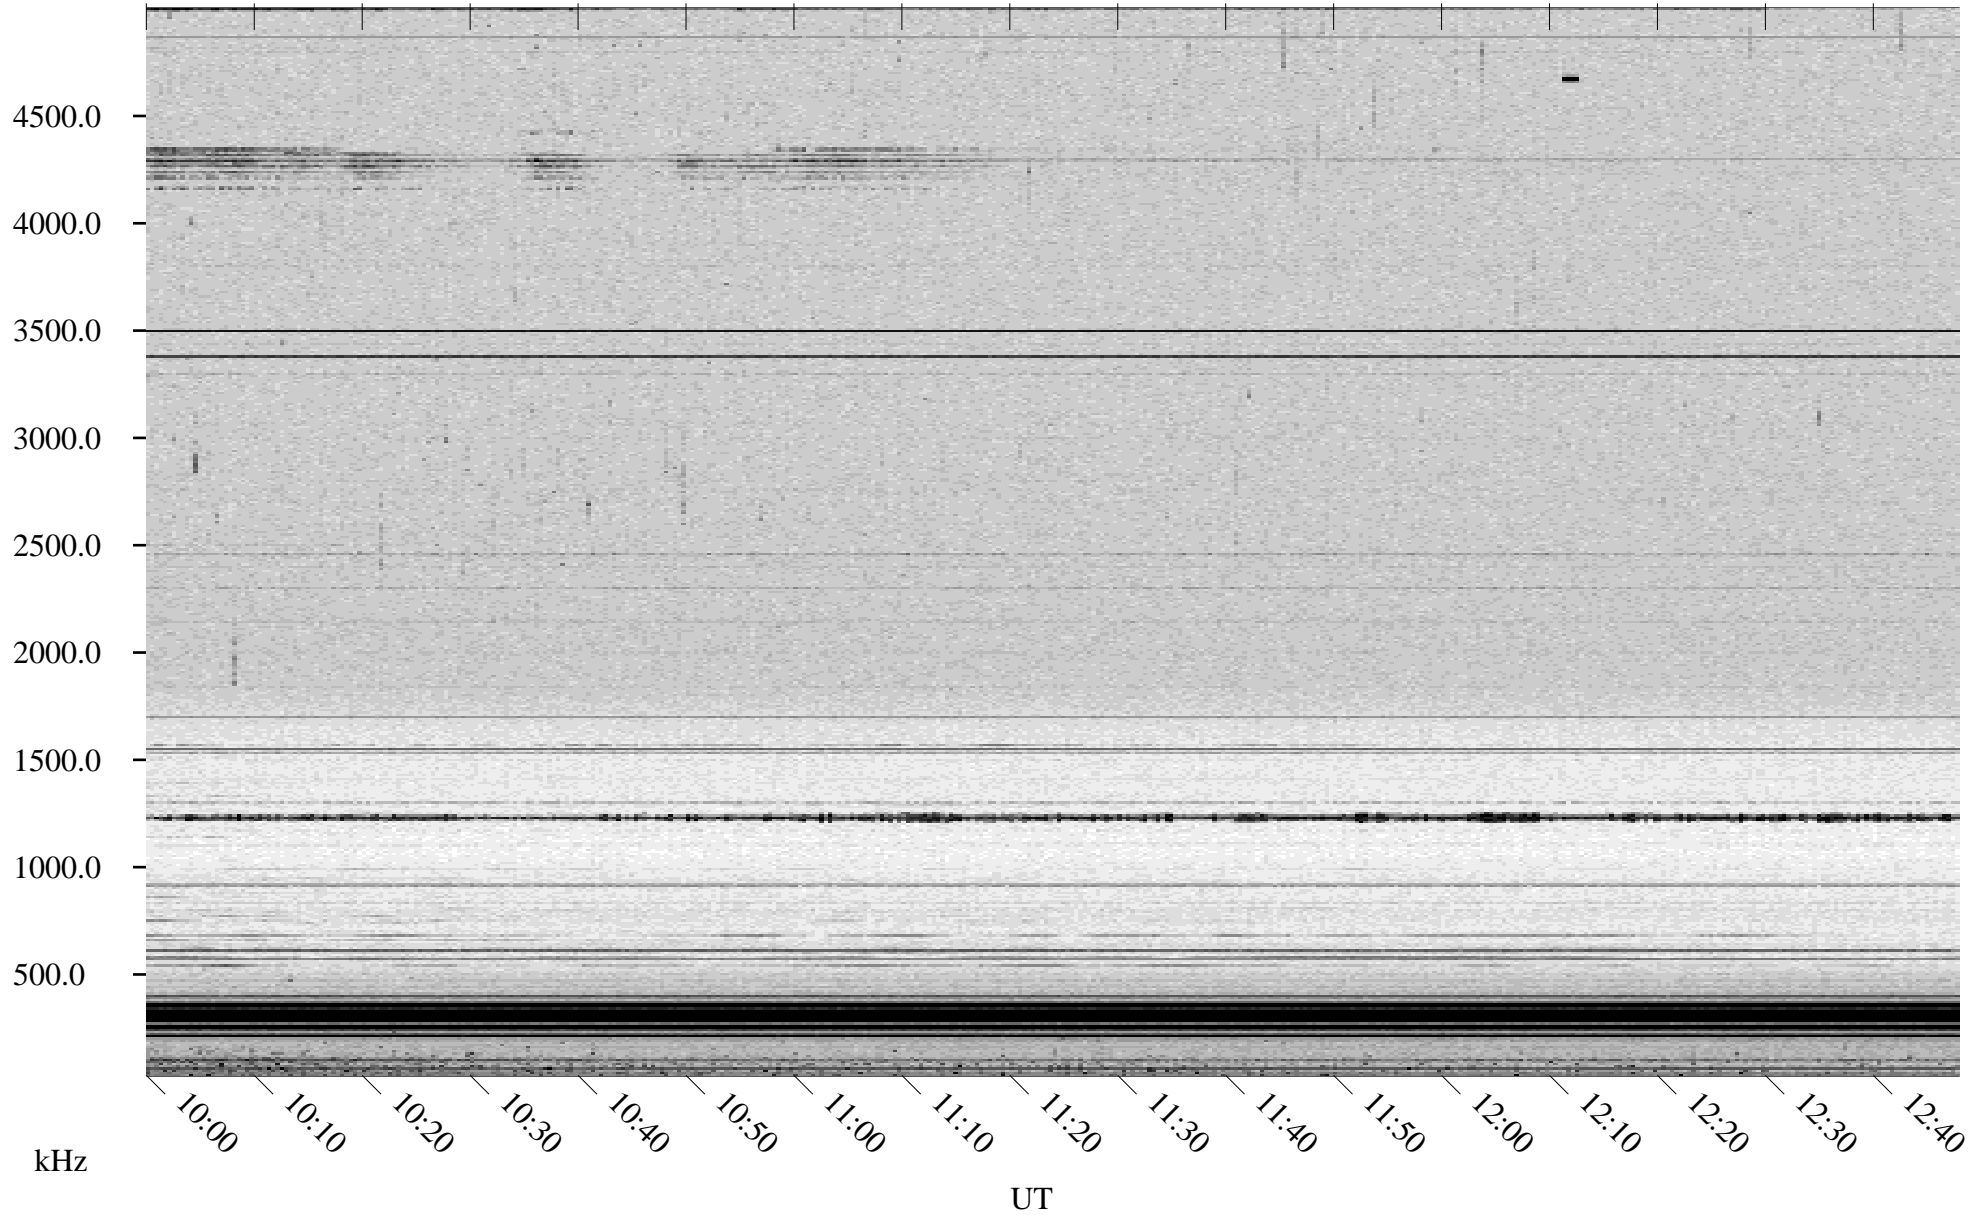

06/27/1998 Churchill, Manitoba

Linear Scale Black = 161 White = 15

ch98178l.r00m max_12

Page 1

06/27/1998 Churchill, Manitoba

Linear Scale Black = 161 White = 15

ch98178l.r00m max_12

Page 2

06/28/1998 Churchill, Manitoba

Linear Scale Black = 161 White = 15

ch98178l.r00m max_12

Page 3

06/28/1998 Churchill, Manitoba

Linear Scale Black = 161 White = 15

ch98178l.r00m max_12

Page 4

06/28/1998 Churchill, Manitoba

Linear Scale Black = 161 White = 15

ch98178l.r00m max_12

Page 5

06/28/1998 Churchill, Manitoba

Linear Scale Black = 161 White = 15

ch98178l.r00m max_12

Page 6

06/28/1998 Churchill, Manitoba

Linear Scale Black = 161 White = 15

ch98178l.r00m max_12

Page 7

06/28/1998 Churchill, Manitoba

Linear Scale Black = 161 White = 15

ch98178l.r00m max_12

Page 8