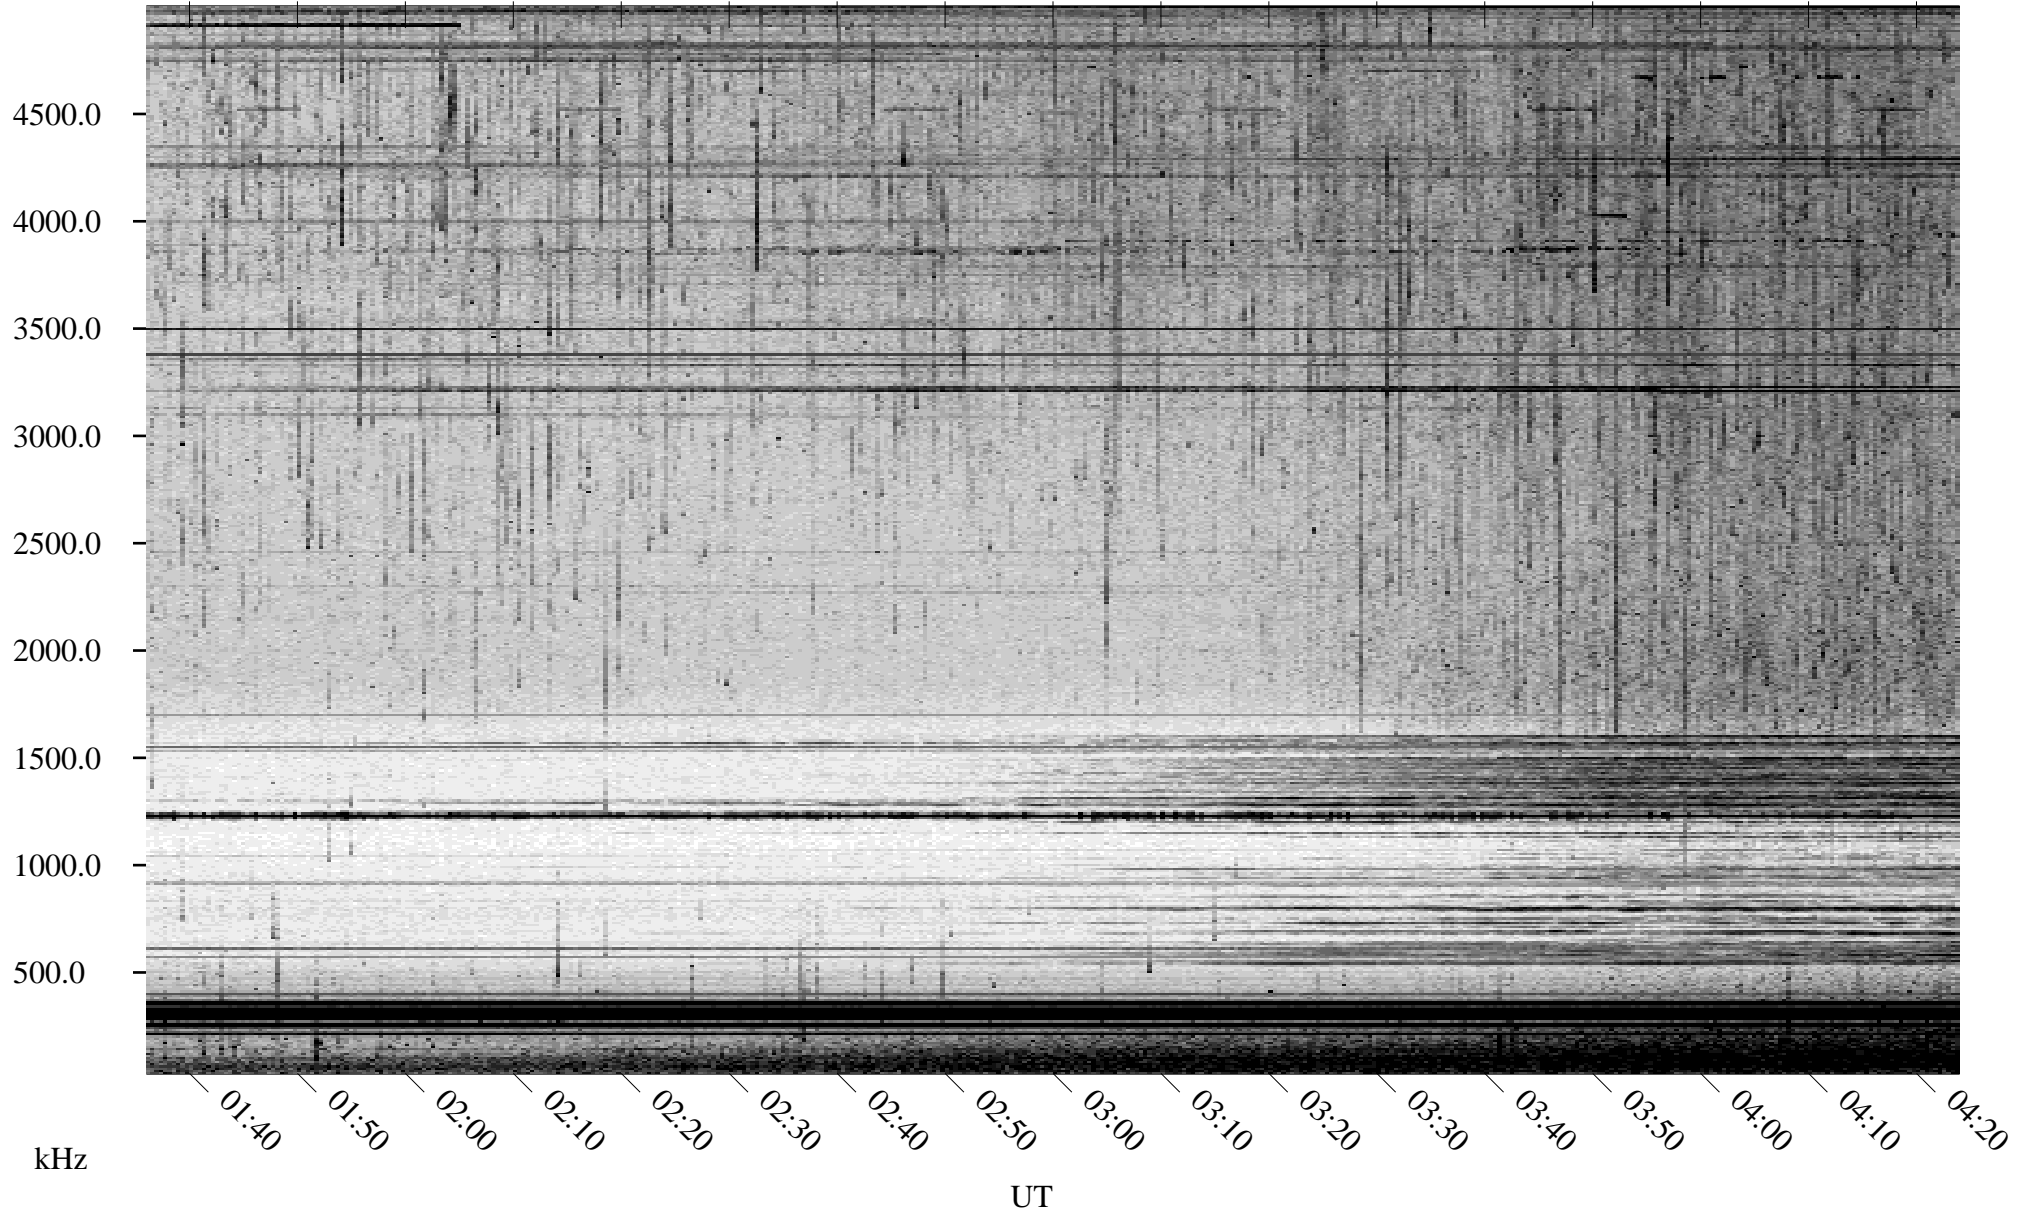

06/27/1998 Churchill, Manitoba

Linear Scale Black = 161 White = 15

ch98178l.r00m max_12

Page 1

06/27/1998 Churchill, Manitoba

Linear Scale Black = 161 White = 15

ch98178l.r00m max_12

Page 2

06/28/1998 Churchill, Manitoba

Linear Scale Black = 161 White = 15

ch98178l.r00m max_12

Page 3

06/28/1998 Churchill, Manitoba

Linear Scale Black = 161 White = 15

ch98178l.r00m max_12

Page 4

06/28/1998 Churchill, Manitoba

Linear Scale Black = 161 White = 15

ch98178l.r00m max_12

Page 5

06/28/1998 Churchill, Manitoba

Linear Scale Black = 161 White = 15

ch98178l.r00m max_12

Page 6

06/28/1998 Churchill, Manitoba

Linear Scale Black = 161 White = 15

ch98178l.r00m max_12

Page 7

06/28/1998 Churchill, Manitoba

Linear Scale Black = 161 White = 15

ch98178l.r00m max_12

Page 8