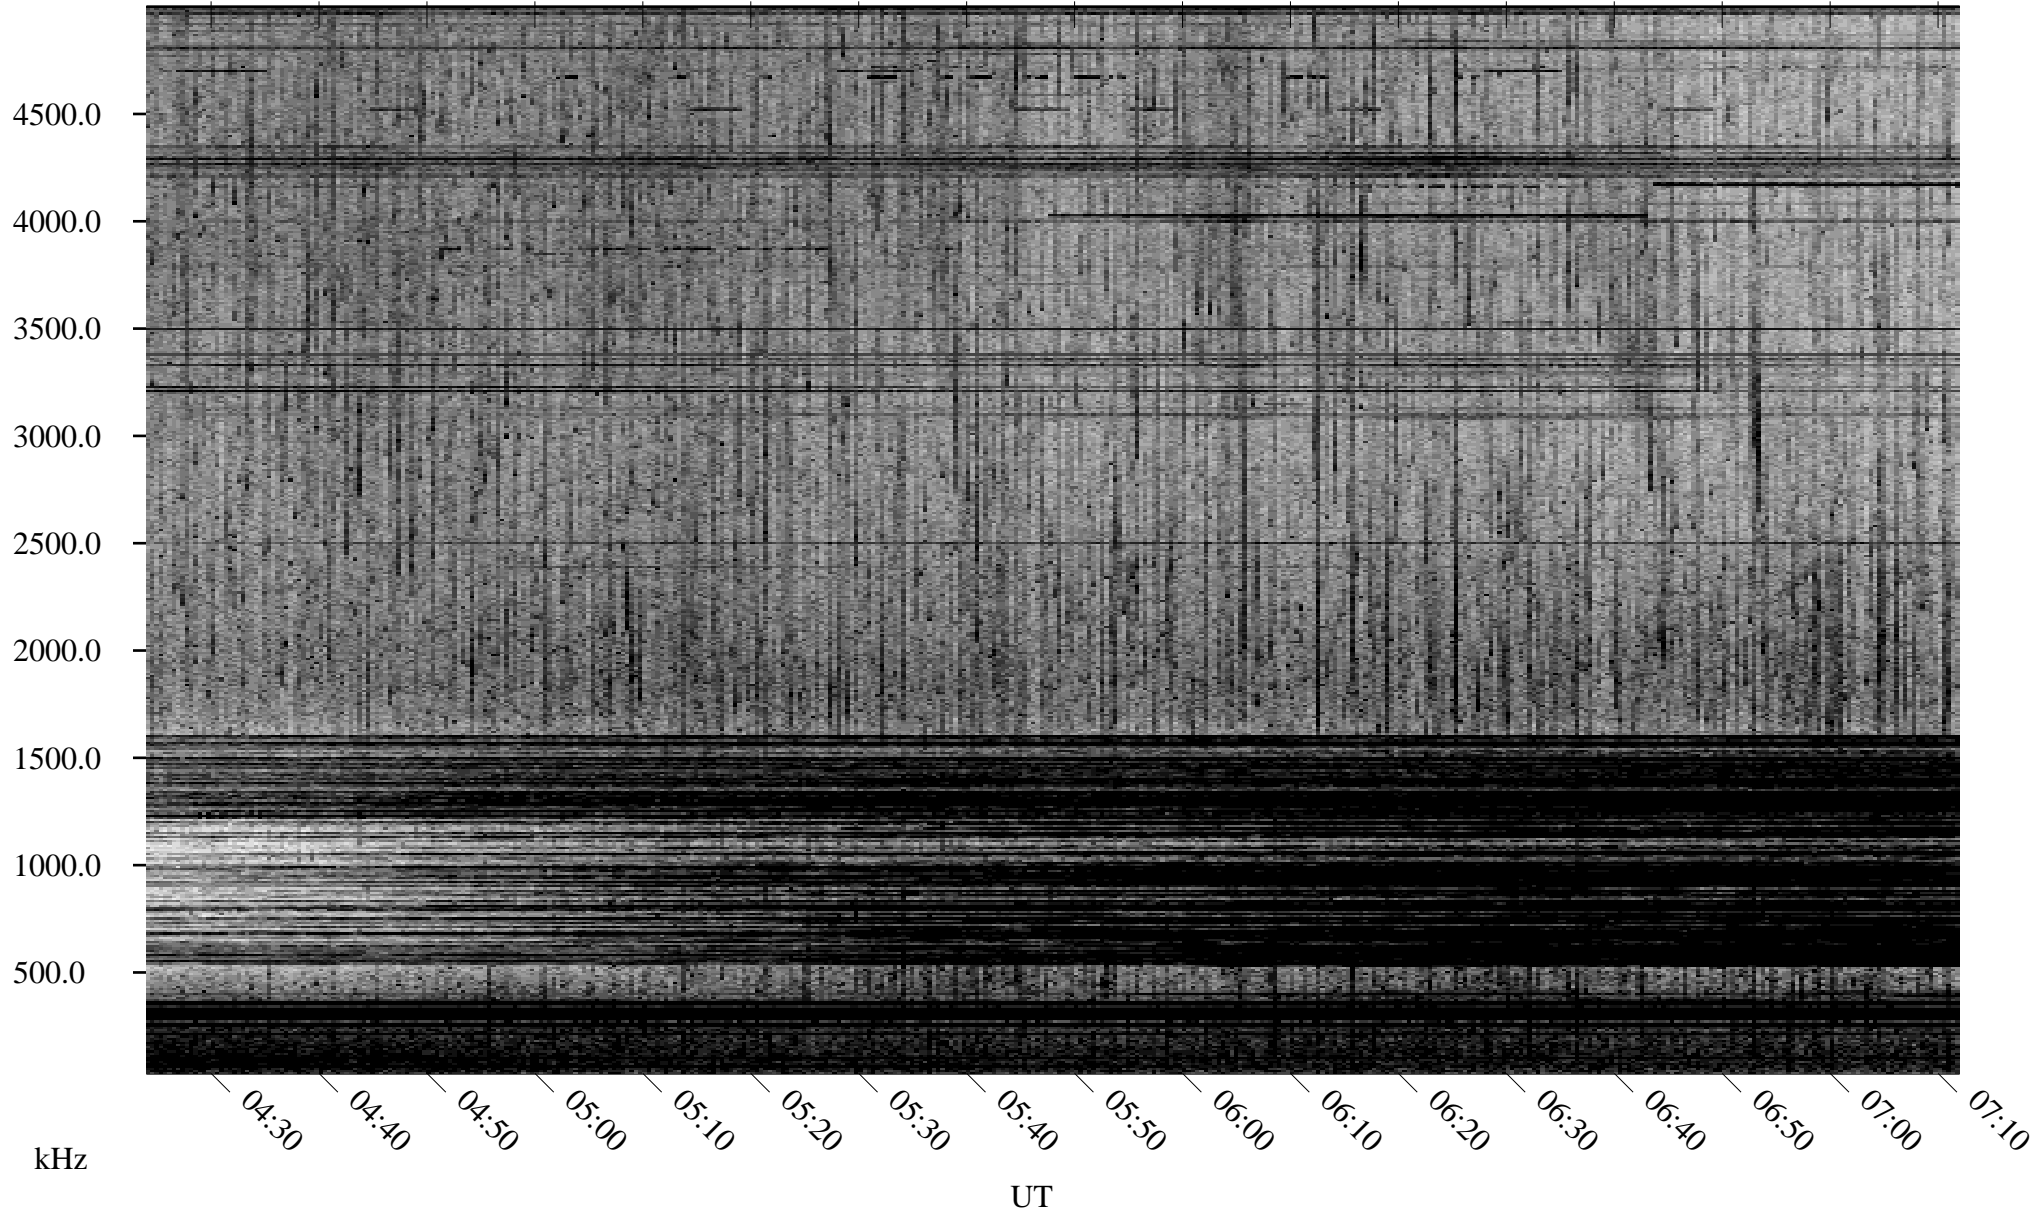

06/27/1998 Churchill, Manitoba

Linear Scale Black = 161 White = 15

ch98178l.r00m max_12

Page 1

06/27/1998 Churchill, Manitoba

Linear Scale Black = 161 White = 15

ch98178l.r00m max_12

Page 2

06/28/1998 Churchill, Manitoba

Linear Scale Black = 161 White = 15

ch98178l.r00m max_12

Page 3

06/28/1998 Churchill, Manitoba

Linear Scale Black = 161 White = 15

ch98178l.r00m max_12

Page 4

06/28/1998 Churchill, Manitoba

Linear Scale Black = 161 White = 15

ch98178l.r00m max_12

Page 5

06/28/1998 Churchill, Manitoba

Linear Scale Black = 161 White = 15

ch98178l.r00m max_12

Page 6

06/28/1998 Churchill, Manitoba

Linear Scale Black = 161 White = 15

ch98178l.r00m max_12

Page 7

06/28/1998 Churchill, Manitoba

Linear Scale Black = 161 White = 15

ch98178l.r00m max_12

Page 8