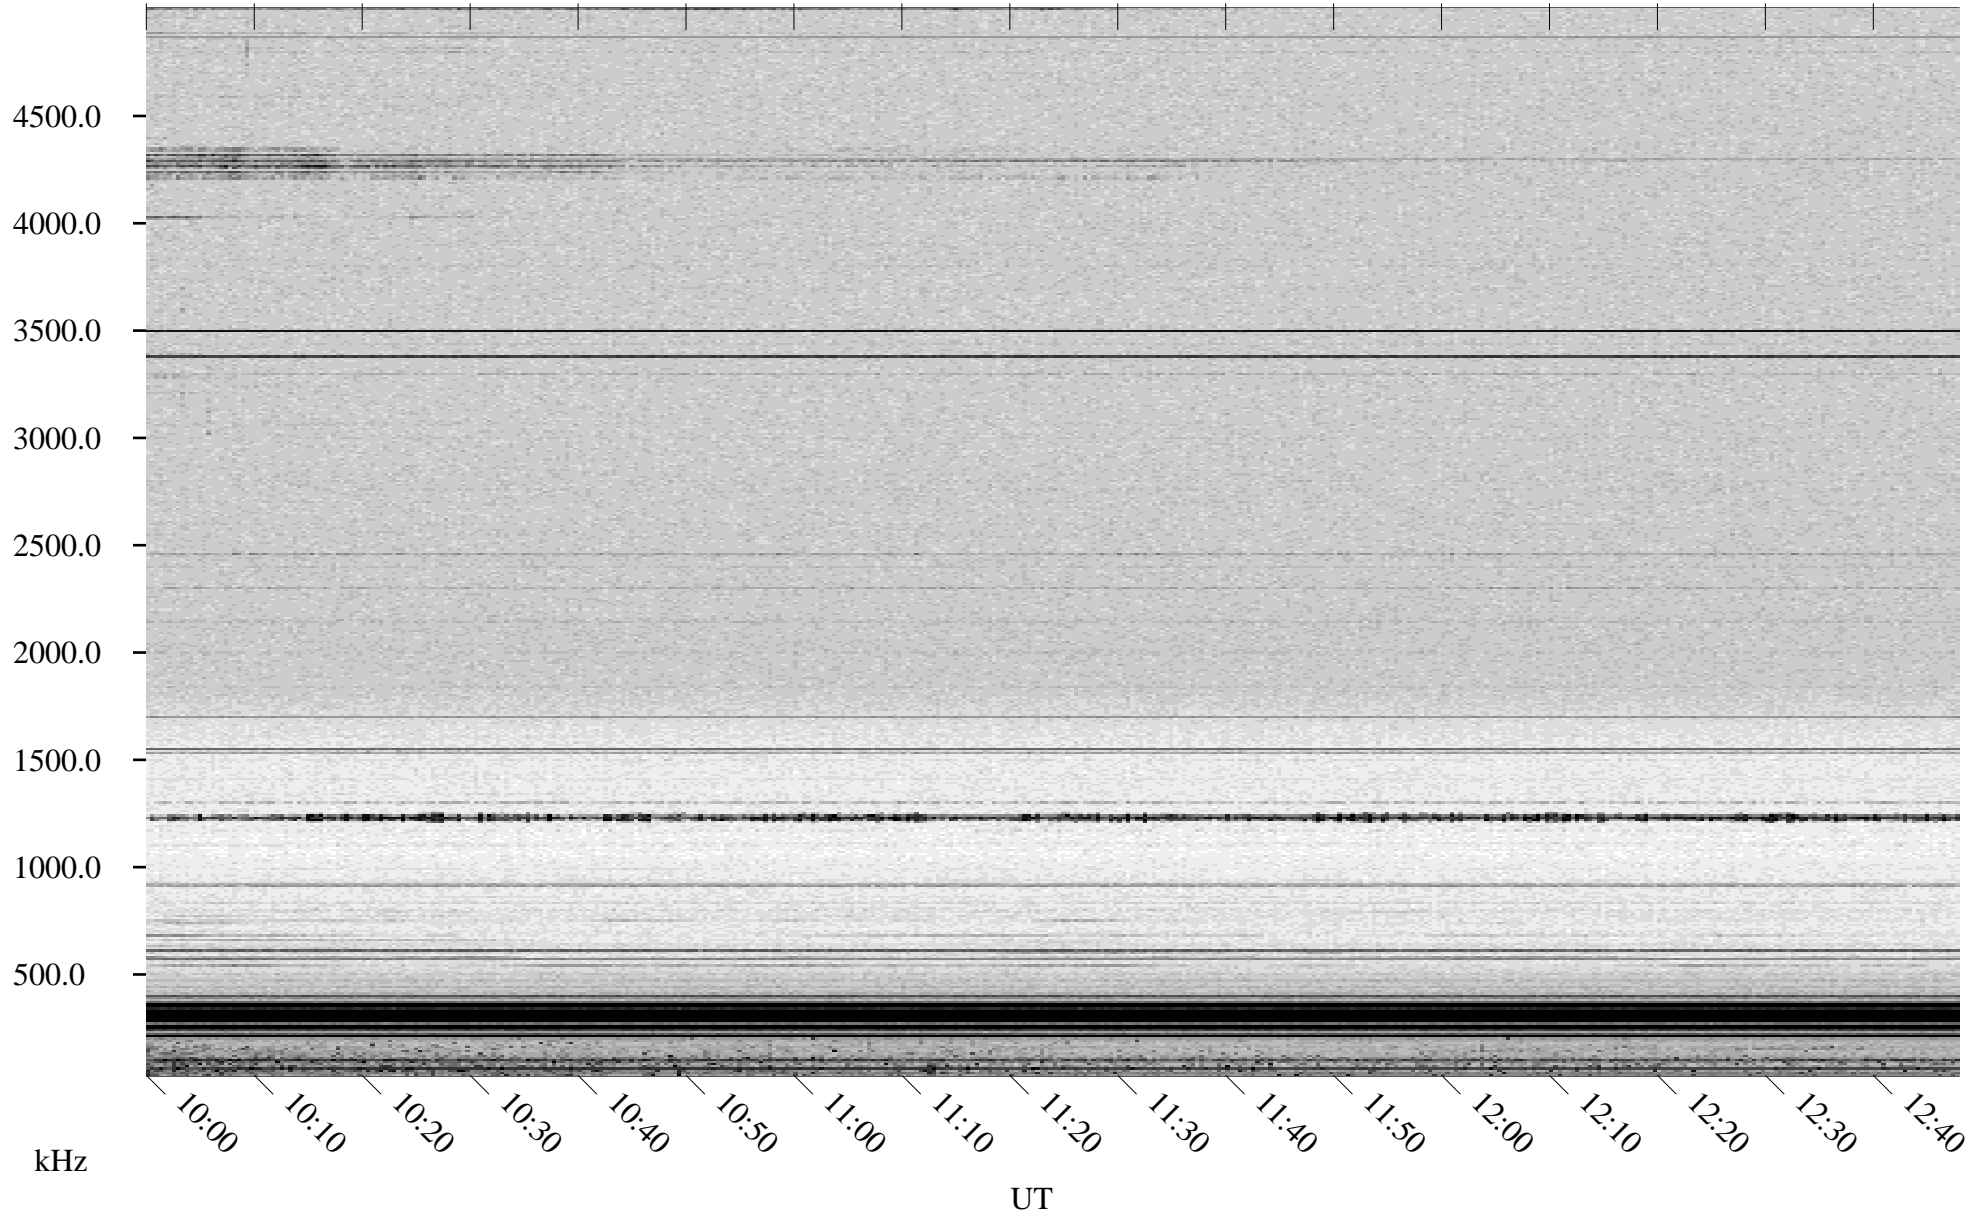

# 06/29/1998 Churchill, Manitoba

Linear Scale    Black = 161    White = 15

ch98179l.r00m max\_12

Page 4

# 06/29/1998 Churchill, Manitoba

Linear Scale    Black = 161    White = 15

ch98179l.r00m max\_12

Page 5

# 06/29/1998 Churchill, Manitoba

Linear Scale    Black = 161    White = 15

ch98179l.r00m max\_12

Page 6

# 06/29/1998 Churchill, Manitoba

Linear Scale    Black = 161    White = 15

ch98179l.r00m max\_12

Page 7