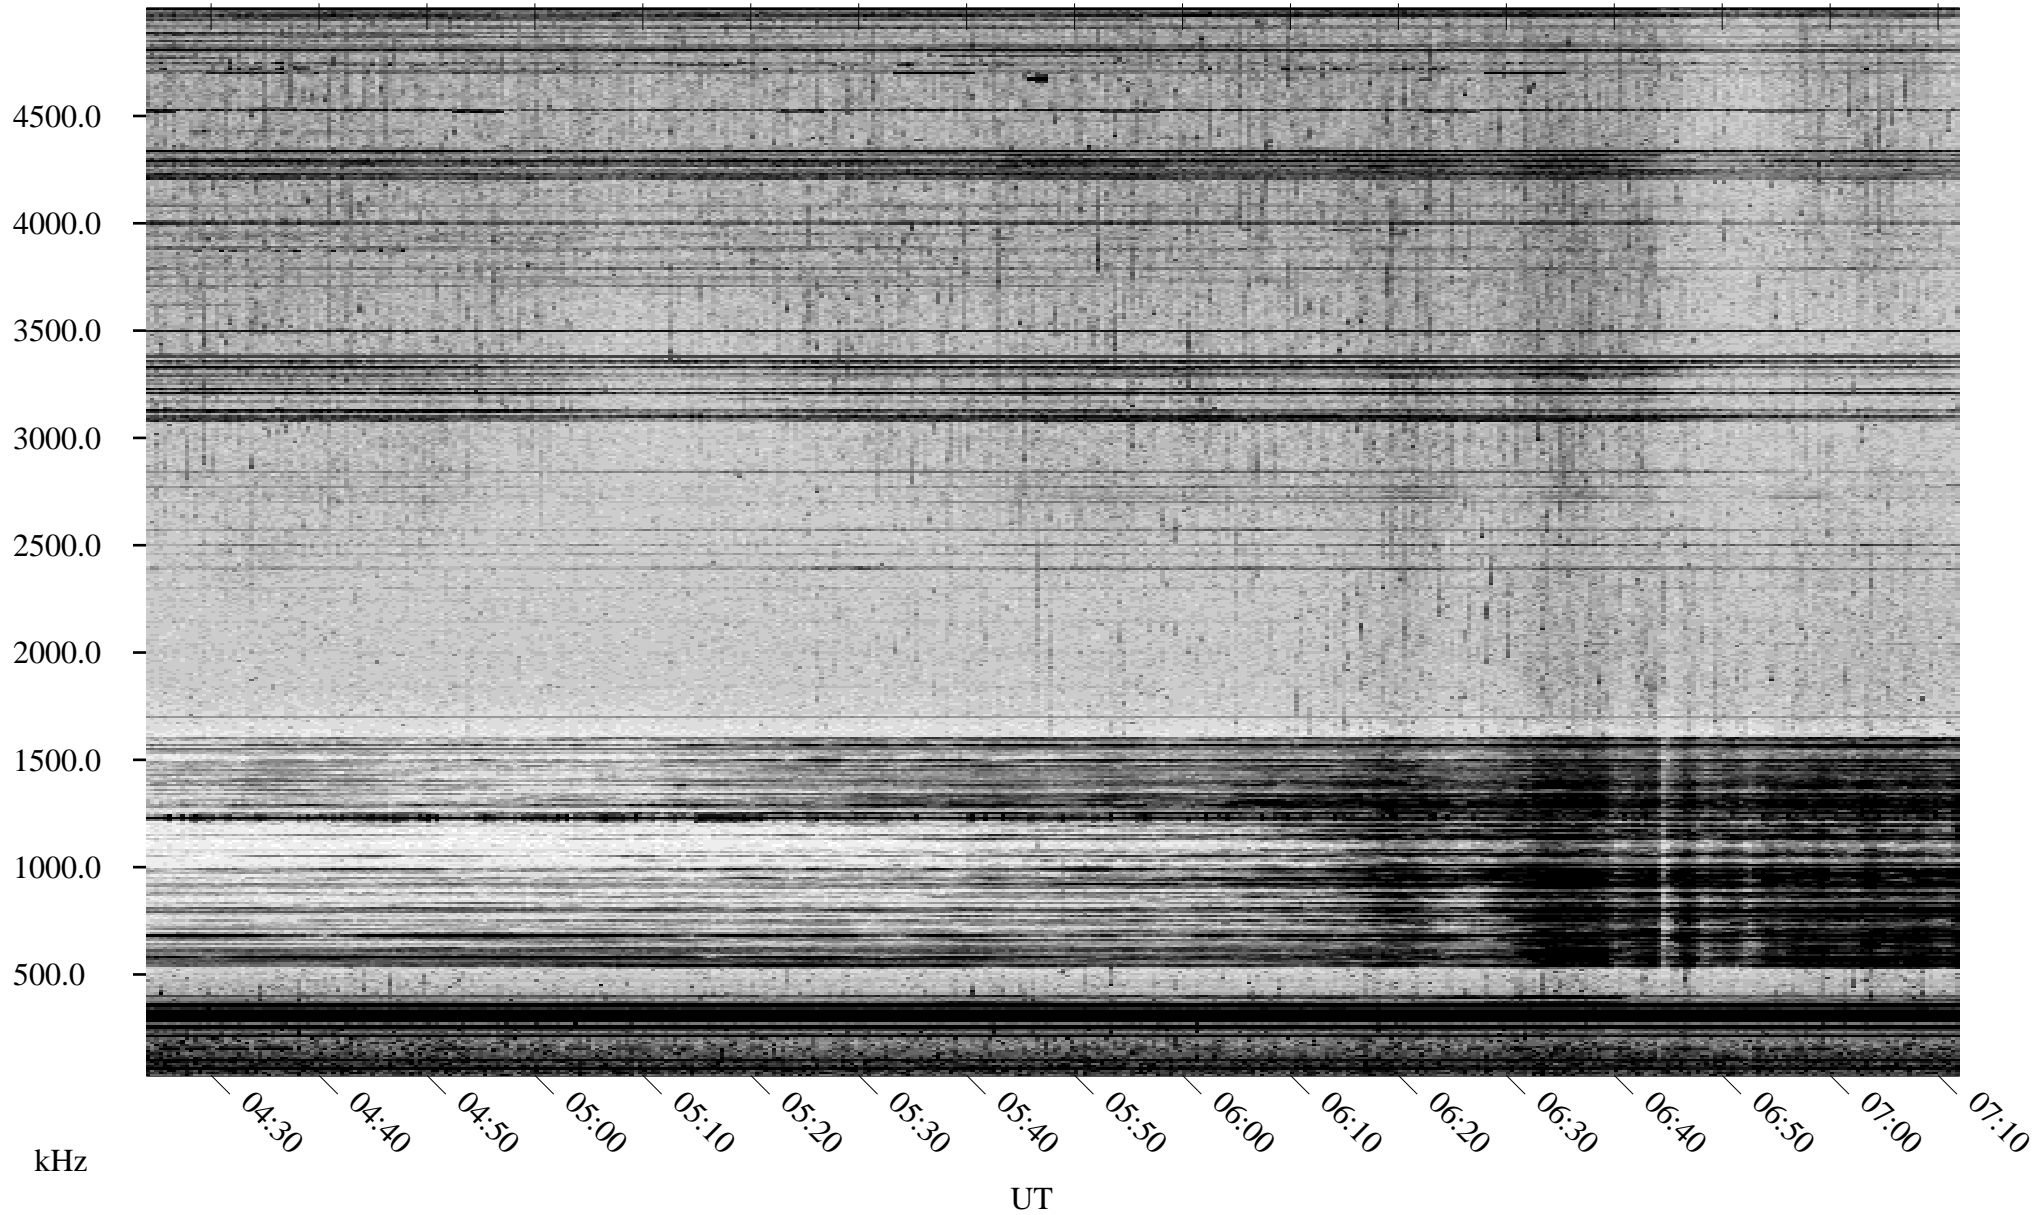

# 06/28/1998 Churchill, Manitoba

Linear Scale    Black = 161    White = 15

ch98179l.r00m max\_12

Page 1

# 06/28/1998 Churchill, Manitoba

Linear Scale    Black = 161    White = 15

ch98179l.r00m max\_12

Page 2

# 06/29/1998 Churchill, Manitoba

Linear Scale    Black = 161    White = 15

ch98179l.r00m max\_12

Page 3

# 06/29/1998 Churchill, Manitoba

Linear Scale    Black = 161    White = 15

ch98179l.r00m max\_12

Page 4