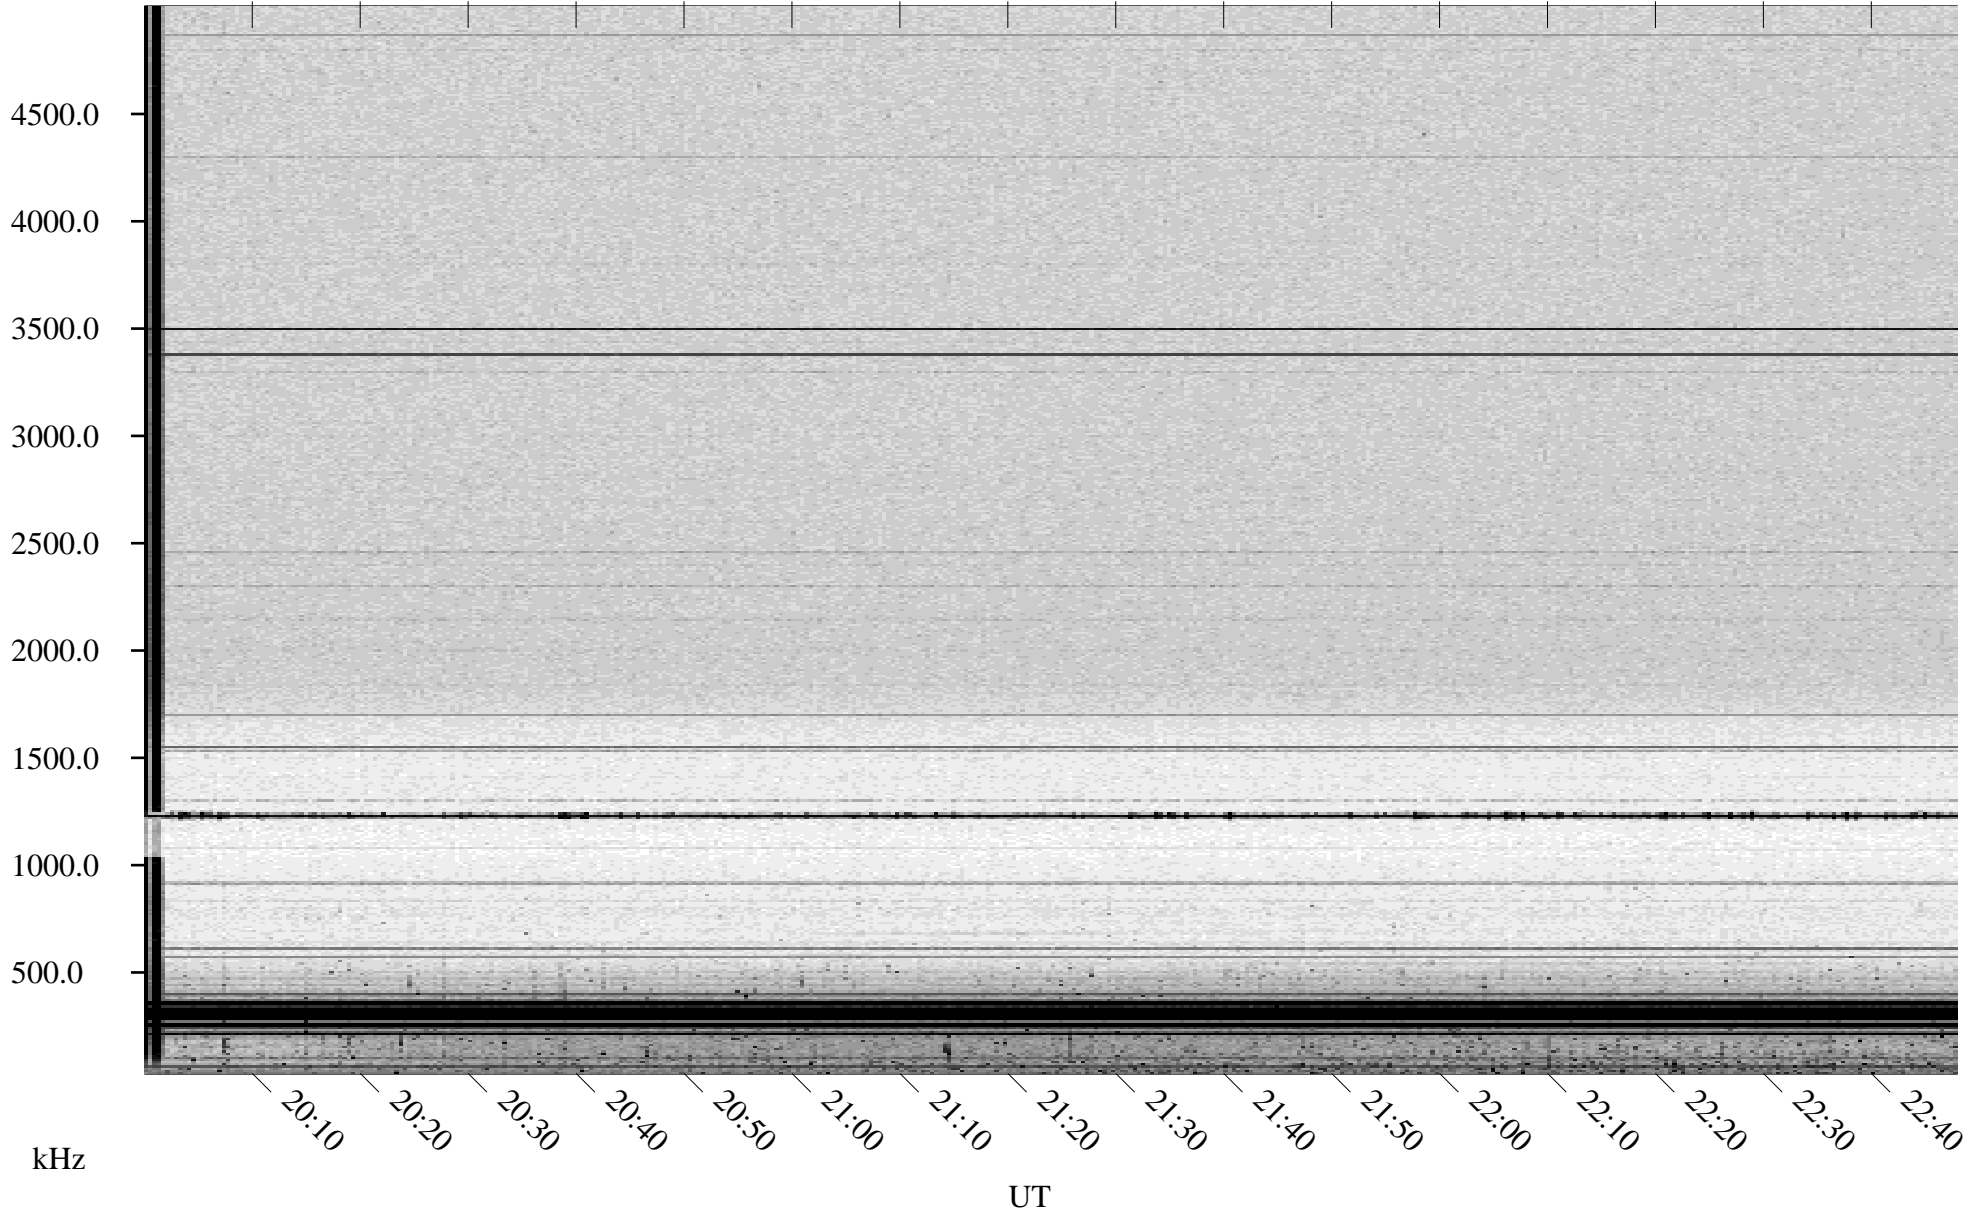

# 06/28/1998 Churchill, Manitoba

Linear Scale    Black = 161    White = 15

ch98179l.r00m max\_12

Page 1

# 06/28/1998 Churchill, Manitoba

Linear Scale    Black = 161    White = 15

ch98179l.r00m max\_12

Page 2

# 06/29/1998 Churchill, Manitoba

Linear Scale    Black = 161    White = 15

ch98179l.r00m max\_12

Page 3

# 06/29/1998 Churchill, Manitoba

Linear Scale    Black = 161    White = 15

ch98179l.r00m max\_12

Page 4