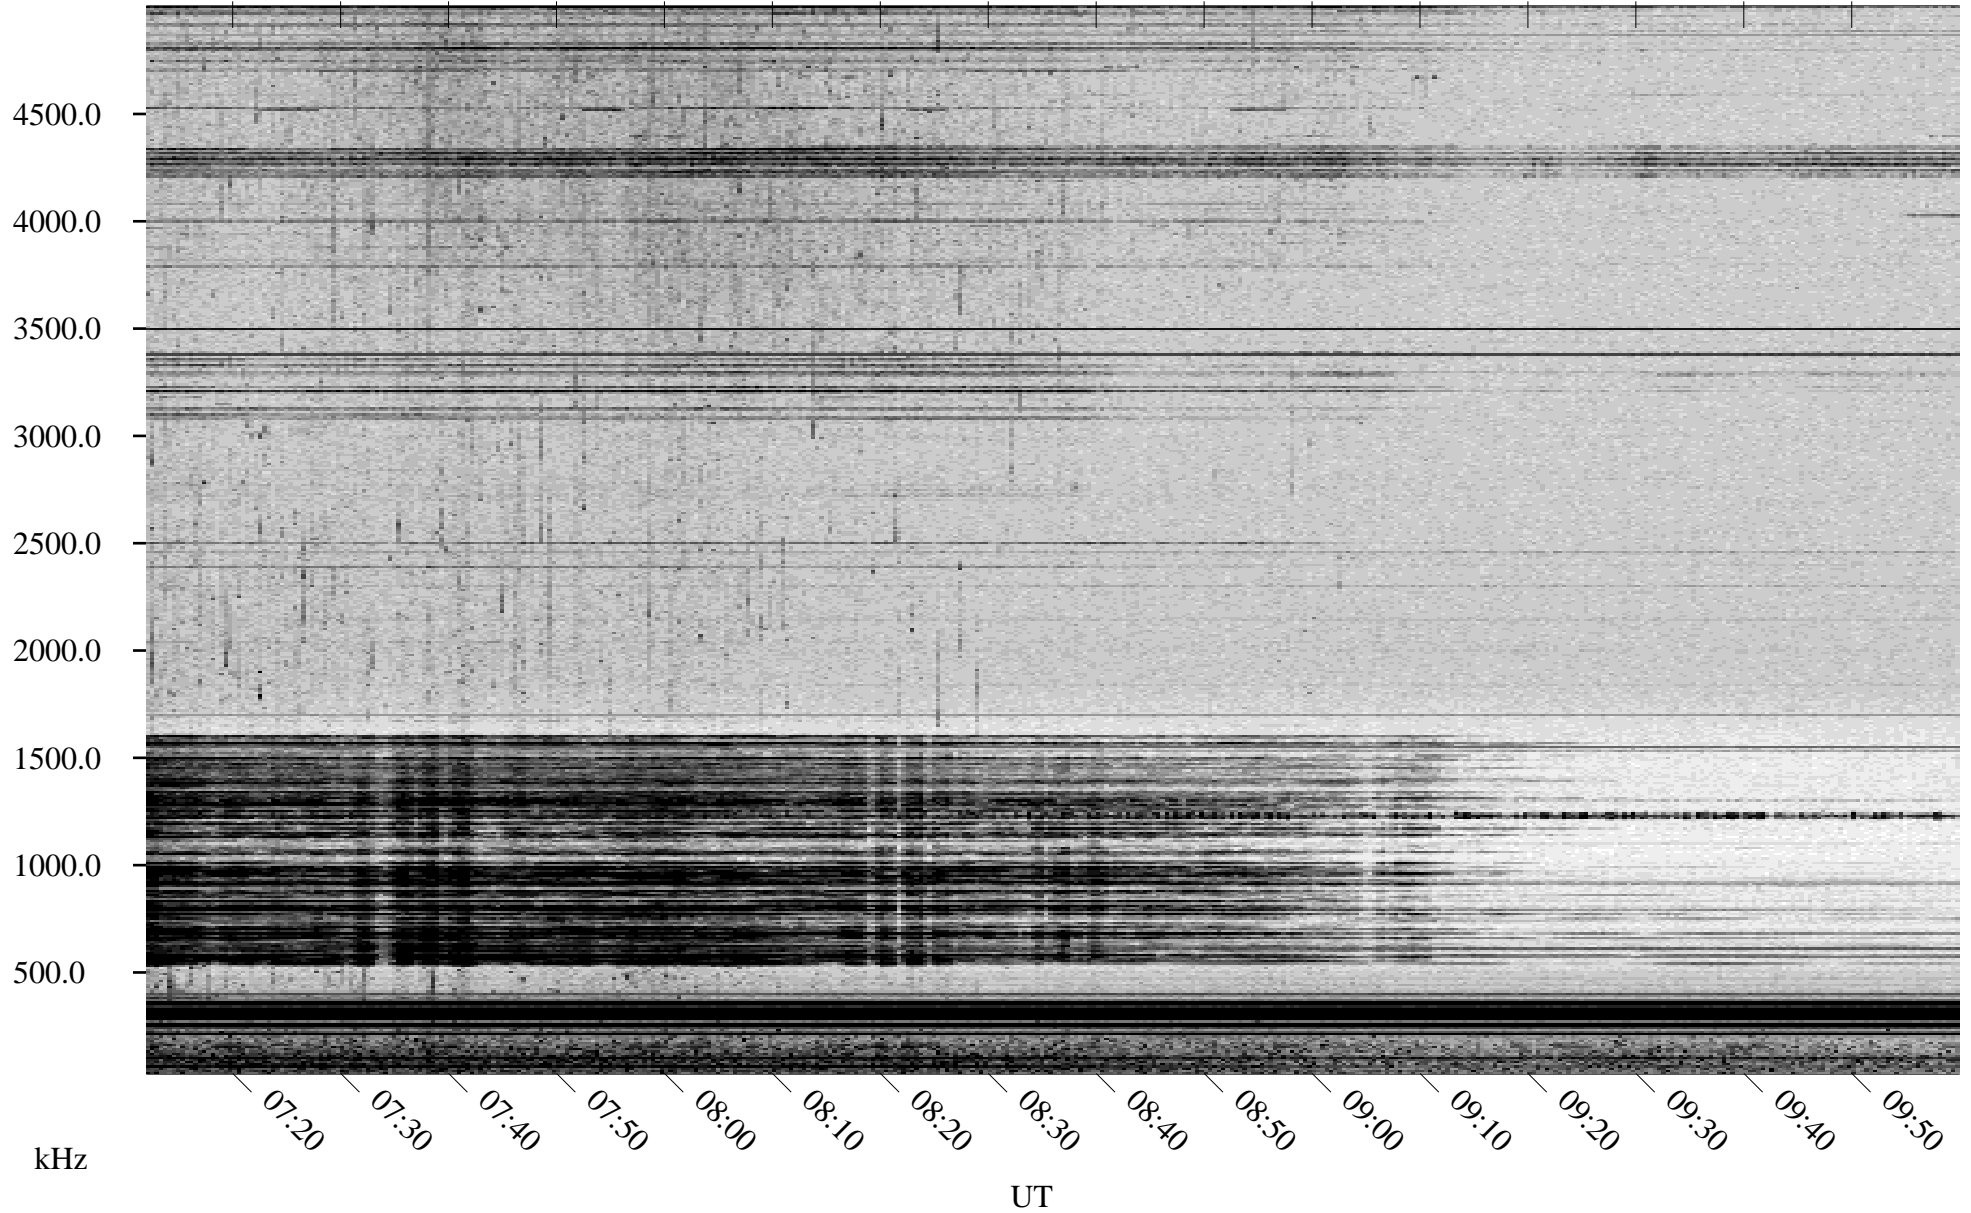

# 06/29/1998 Churchill, Manitoba

Linear Scale    Black = 161    White = 15

ch98179l.r00m max\_12

Page 4

# 06/29/1998 Churchill, Manitoba

Linear Scale    Black = 161    White = 15

ch98179l.r00m max\_12

Page 5

# 06/29/1998 Churchill, Manitoba

Linear Scale    Black = 161    White = 15

ch98179l.r00m max\_12

Page 6

# 06/29/1998 Churchill, Manitoba

Linear Scale    Black = 161    White = 15

ch98179l.r00m max\_12

Page 7