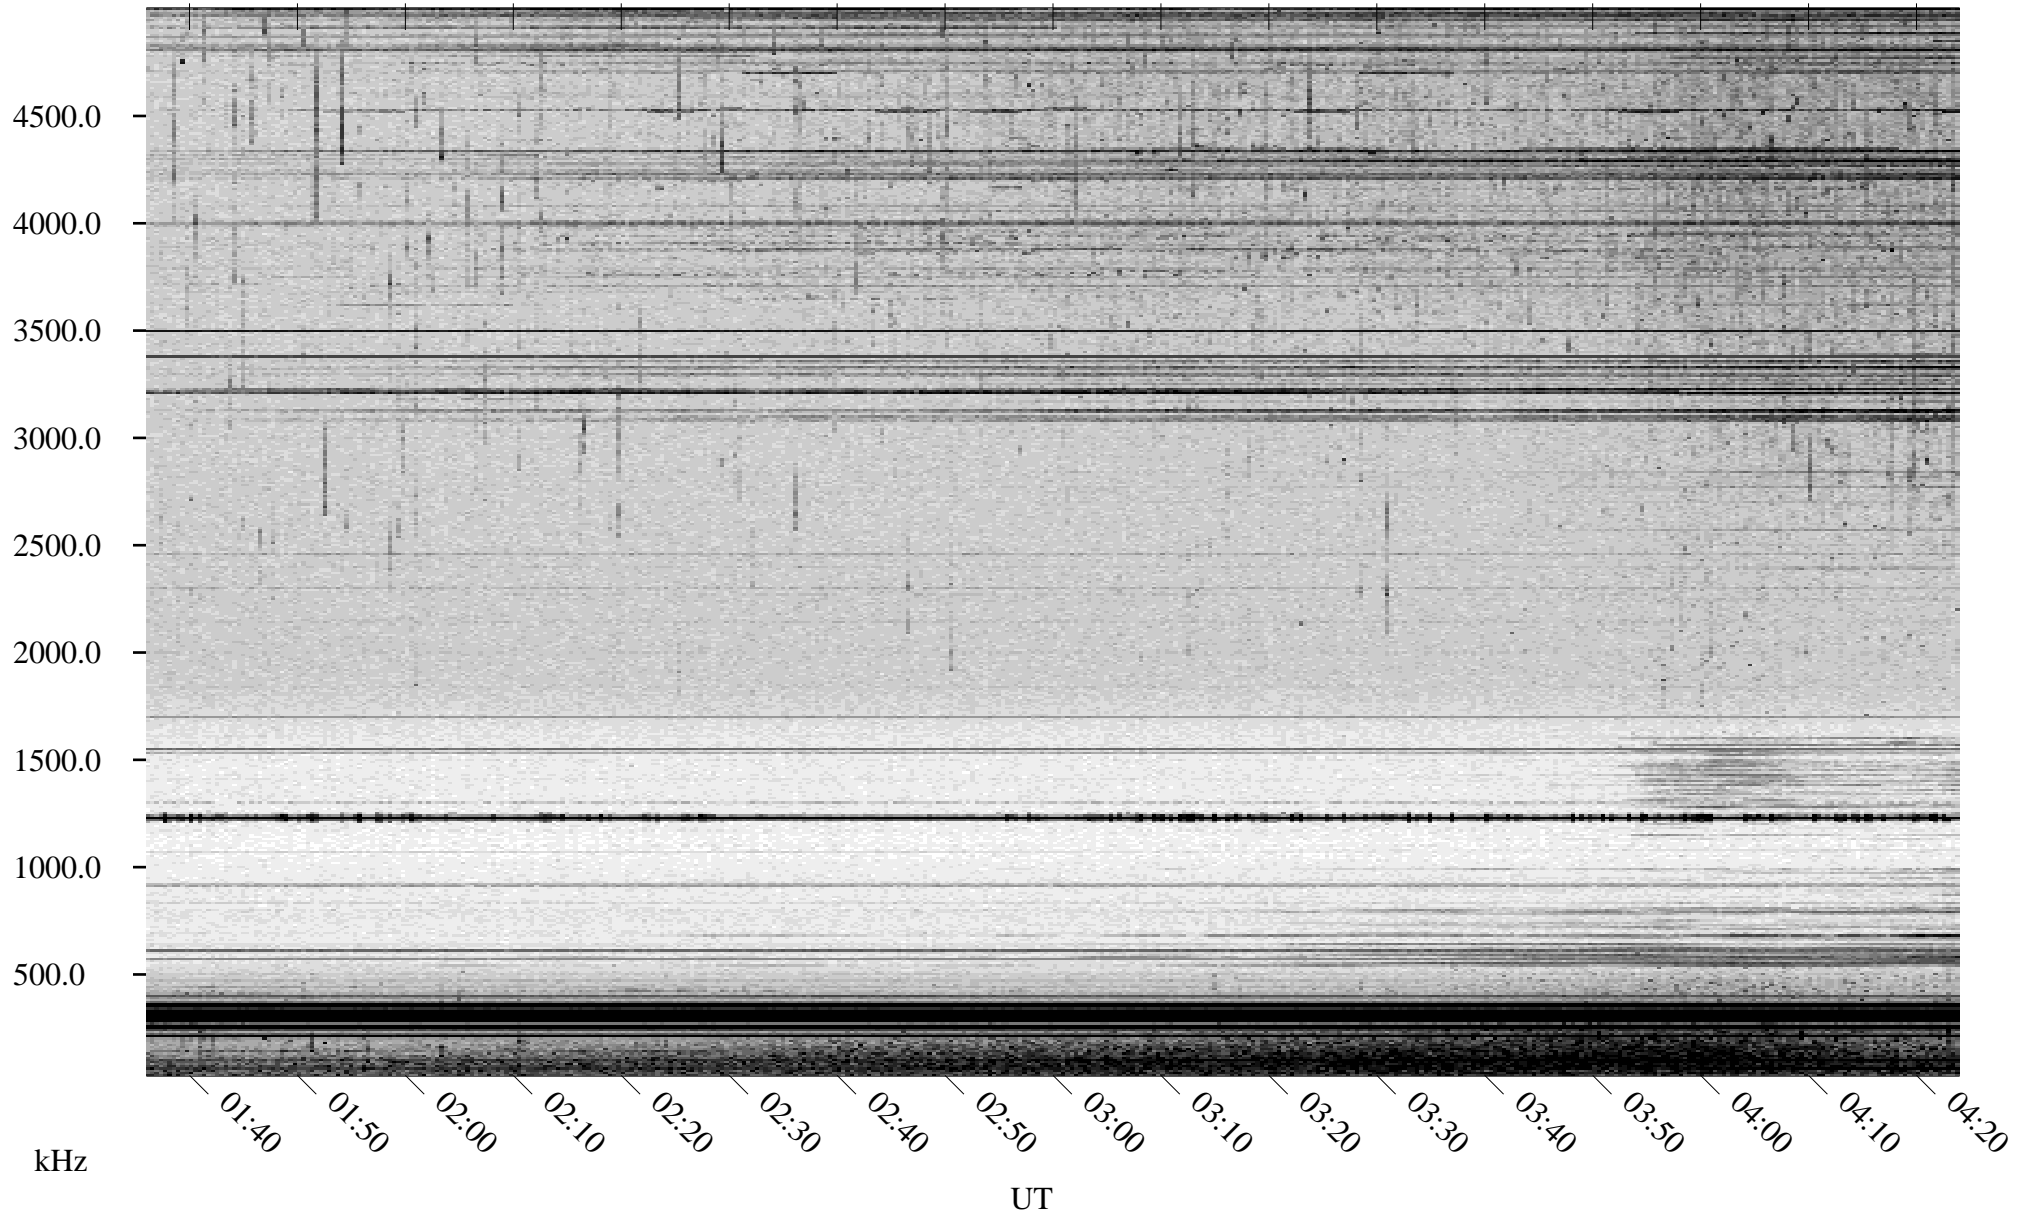

# 06/28/1998 Churchill, Manitoba

Linear Scale    Black = 161    White = 15

ch98179l.r00m max\_12

Page 1

# 06/28/1998 Churchill, Manitoba

Linear Scale    Black = 161    White = 15

ch98179l.r00m max\_12

Page 2

# 06/29/1998 Churchill, Manitoba

Linear Scale    Black = 161    White = 15

ch98179l.r00m max\_12

Page 3

# 06/29/1998 Churchill, Manitoba

Linear Scale    Black = 161    White = 15

ch98179l.r00m max\_12

Page 4