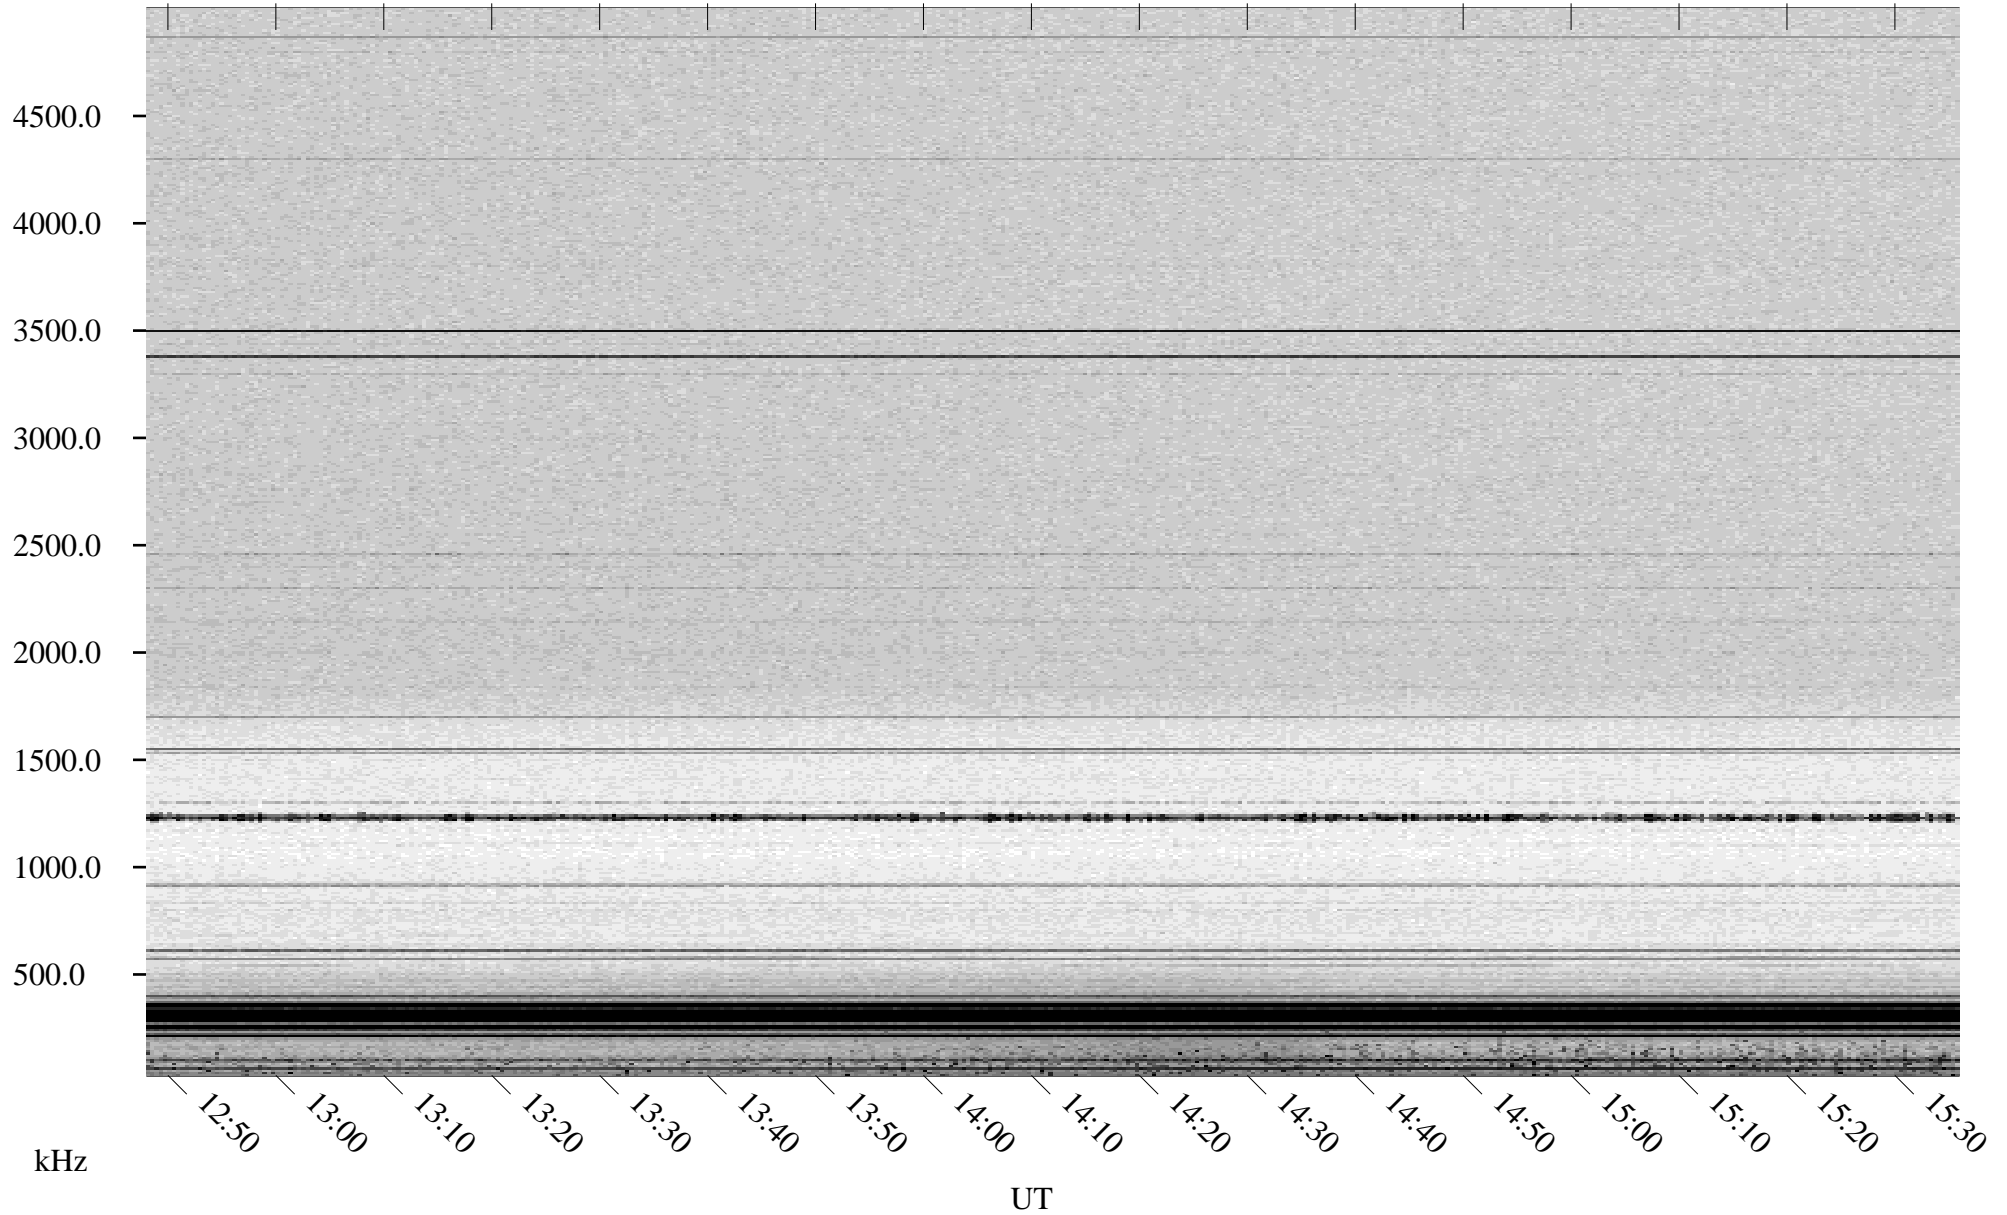

# 06/29/1998 Churchill, Manitoba

Linear Scale    Black = 161    White = 15

ch98179l.r00m max\_12

Page 5

# 06/29/1998 Churchill, Manitoba

Linear Scale    Black = 161    White = 15

ch98179l.r00m max\_12

Page 6

# 06/29/1998 Churchill, Manitoba

Linear Scale    Black = 161    White = 15

ch98179l.r00m max\_12

Page 7

# 06/29/1998 Churchill, Manitoba

Linear Scale    Black = 161    White = 15

ch98179l.r00m max\_12

Page 8