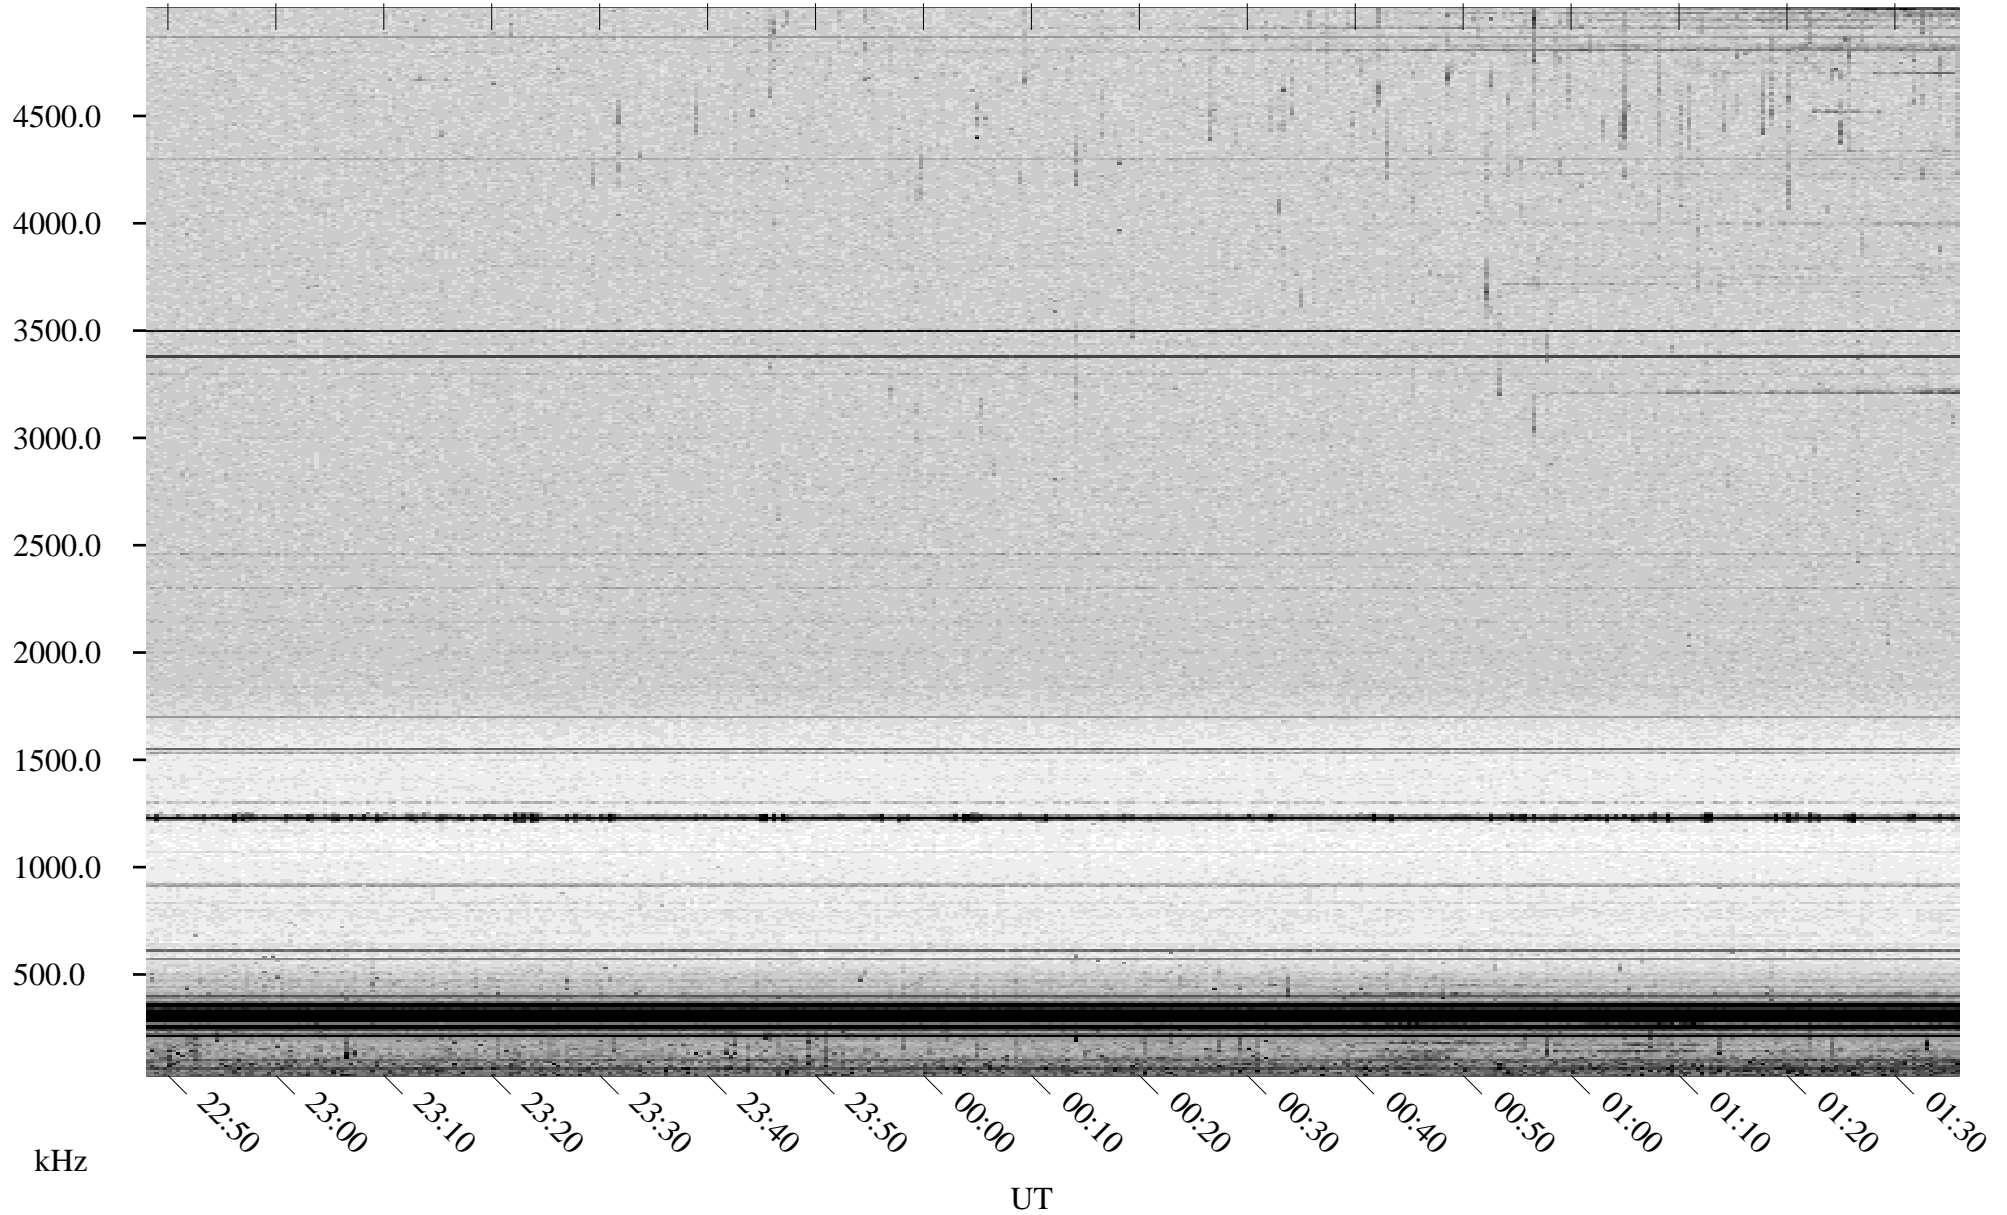

# 06/28/1998 Churchill, Manitoba

Linear Scale    Black = 161    White = 15

ch98179l.r00m max\_12

Page 1

# 06/28/1998 Churchill, Manitoba

Linear Scale    Black = 161    White = 15

ch98179l.r00m max\_12

Page 2

# 06/29/1998 Churchill, Manitoba

Linear Scale    Black = 161    White = 15

ch98179l.r00m max\_12

Page 3

# 06/29/1998 Churchill, Manitoba

Linear Scale    Black = 161    White = 15

ch98179l.r00m max\_12

Page 4