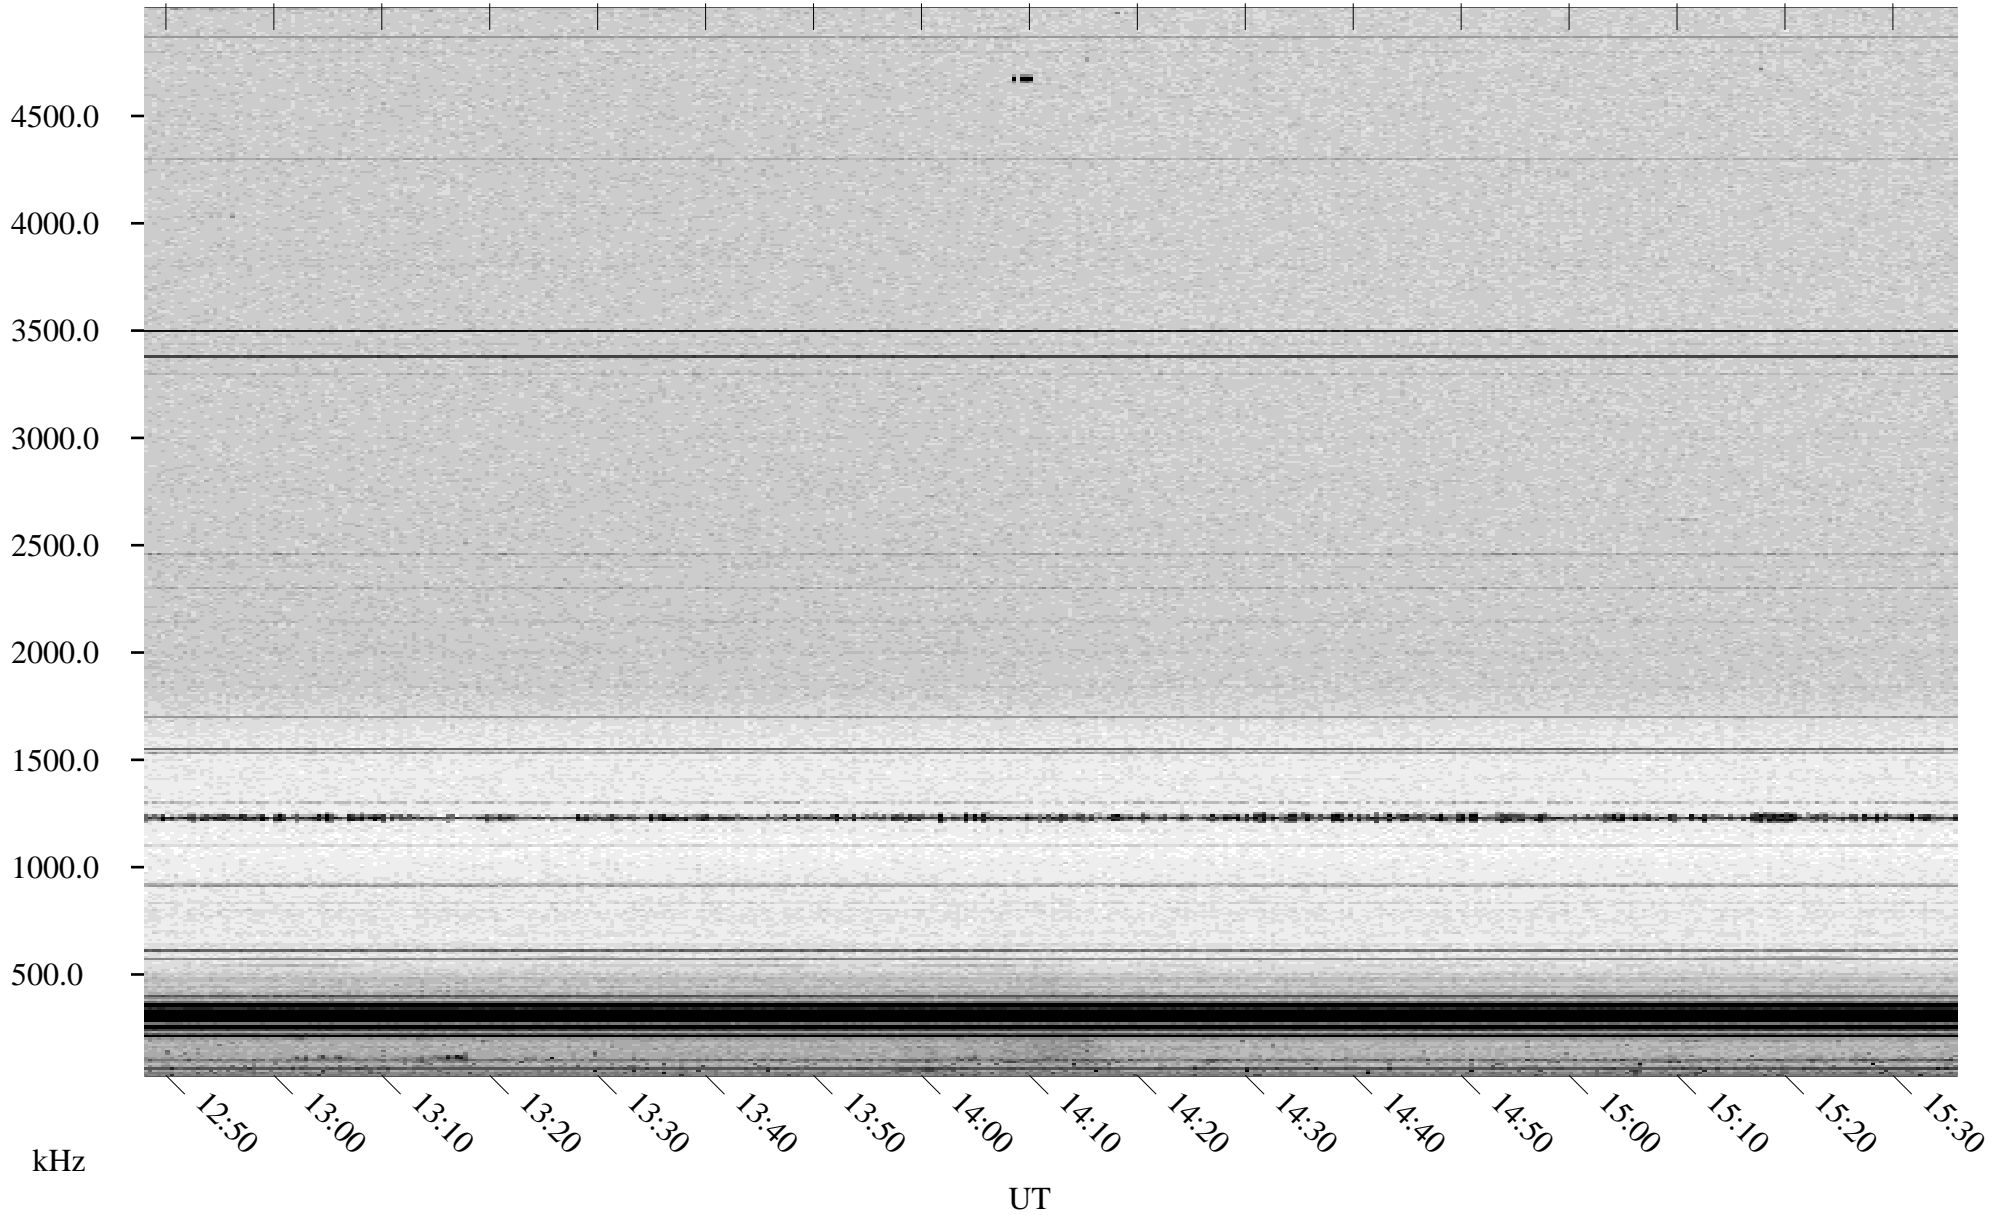

06/29/1998 Churchill, Manitoba

Linear Scale Black = 161 White = 15

ch98180l.r00m max_12

Page 1

06/29/1998 Churchill, Manitoba

Linear Scale Black = 161 White = 15

ch98180l.r00m max_12

Page 2

06/30/1998 Churchill, Manitoba

Linear Scale Black = 161 White = 15

ch98180l.r00m max_12

Page 3

06/30/1998 Churchill, Manitoba

Linear Scale Black = 161 White = 15

ch98180l.r00m max_12

Page 4

06/30/1998 Churchill, Manitoba

Linear Scale Black = 161 White = 15

ch98180l.r00m max_12

Page 5

06/30/1998 Churchill, Manitoba

Linear Scale Black = 161 White = 15

ch98180l.r00m max_12

Page 6

06/30/1998 Churchill, Manitoba

Linear Scale Black = 161 White = 15

ch98180l.r00m max_12

Page 7

06/30/1998 Churchill, Manitoba

Linear Scale Black = 161 White = 15

ch98180l.r00m max_12

Page 8