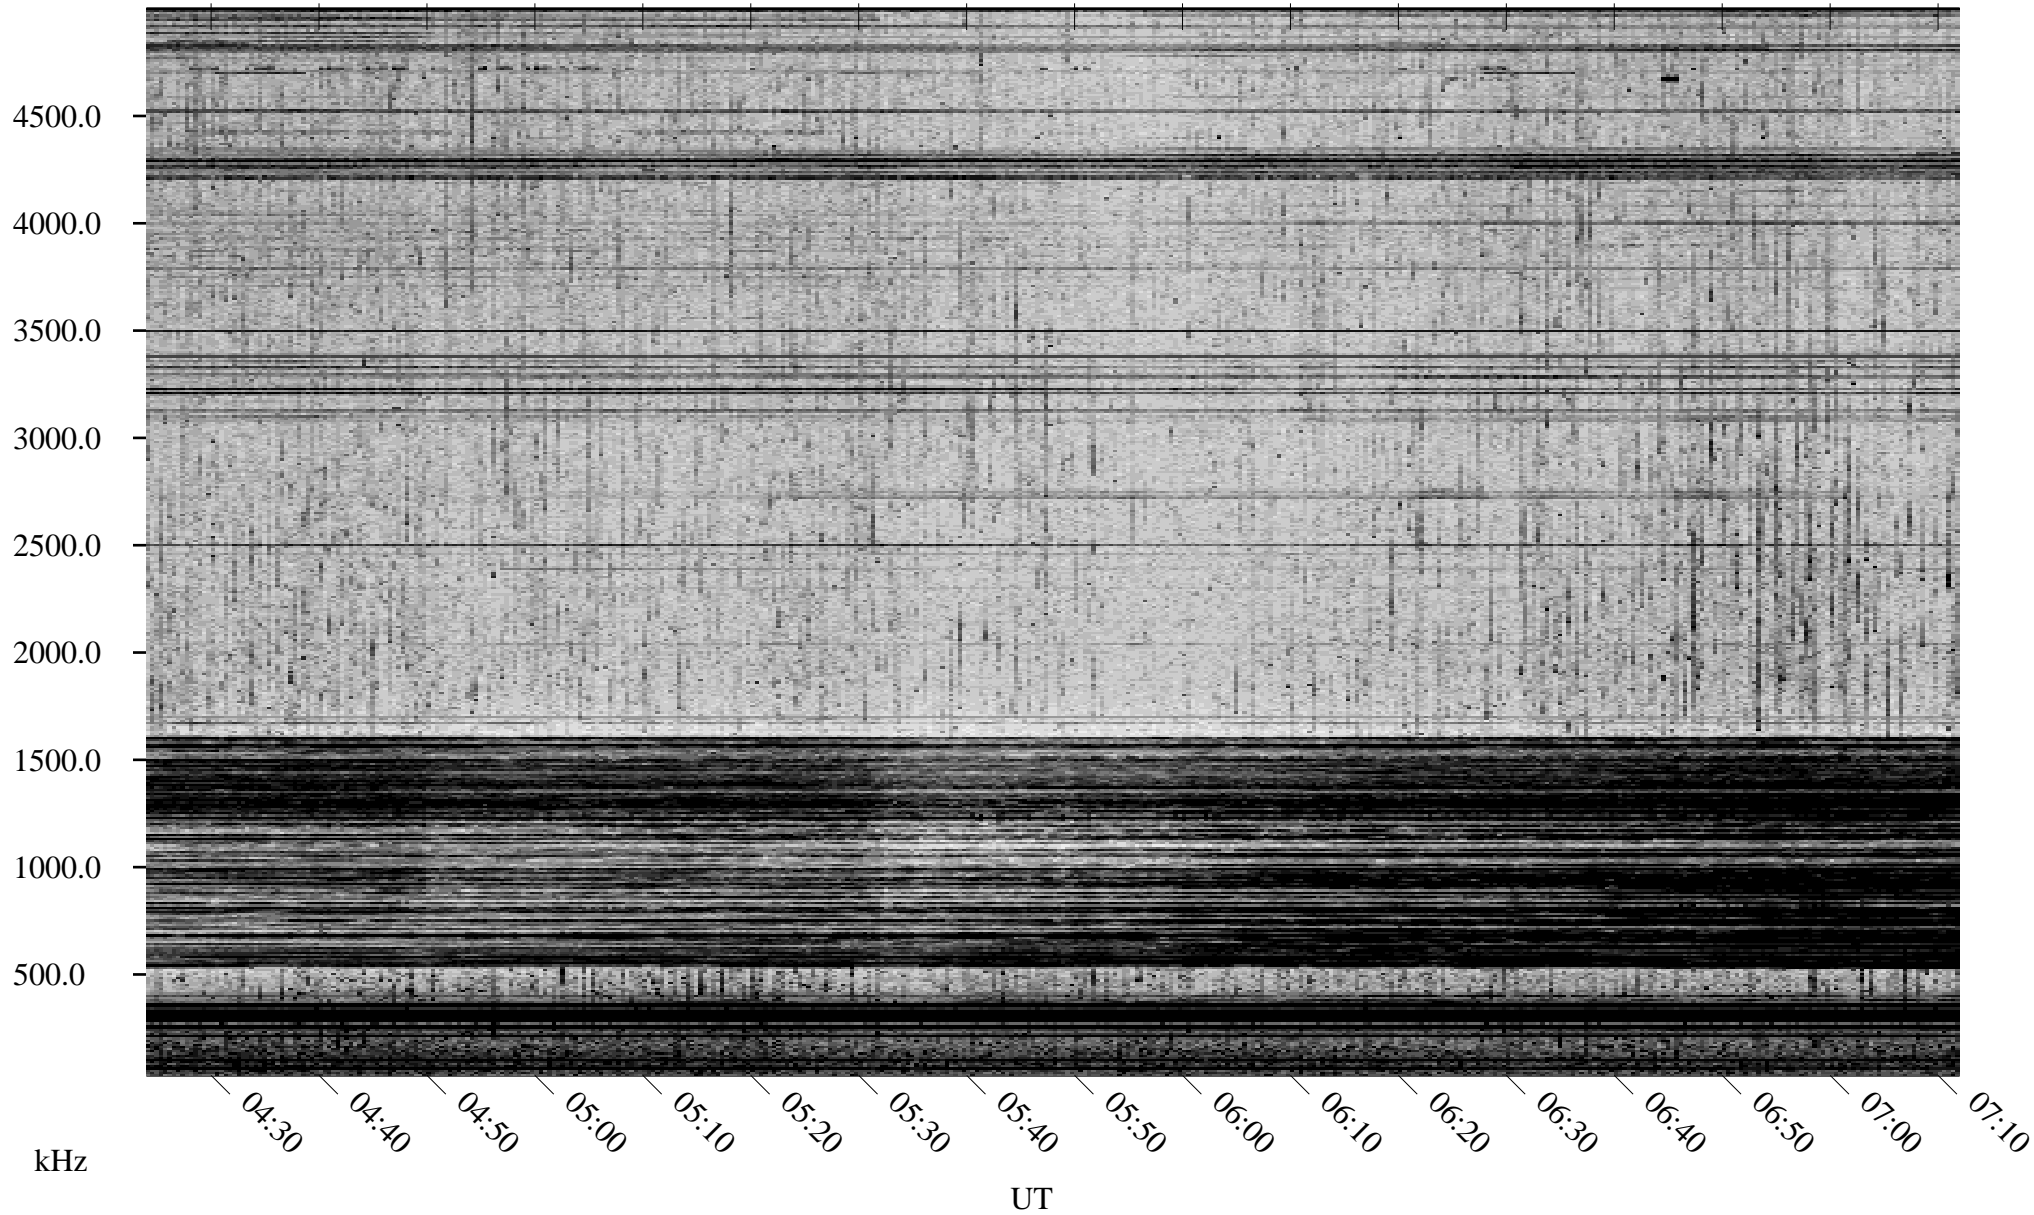

06/29/1998 Churchill, Manitoba

Linear Scale Black = 161 White = 15

ch98180l.r00m max_12

Page 1

06/29/1998 Churchill, Manitoba

Linear Scale Black = 161 White = 15

ch98180l.r00m max_12

Page 2

06/30/1998 Churchill, Manitoba

Linear Scale Black = 161 White = 15

ch98180l.r00m max_12

Page 3

06/30/1998 Churchill, Manitoba

Linear Scale Black = 161 White = 15

ch98180l.r00m max_12

Page 4

06/30/1998 Churchill, Manitoba

Linear Scale Black = 161 White = 15

ch98180l.r00m max_12

Page 5

06/30/1998 Churchill, Manitoba

Linear Scale Black = 161 White = 15

ch98180l.r00m max_12

Page 6

06/30/1998 Churchill, Manitoba

Linear Scale Black = 161 White = 15

ch98180l.r00m max_12

Page 7

06/30/1998 Churchill, Manitoba

Linear Scale Black = 161 White = 15

ch98180l.r00m max_12

Page 8