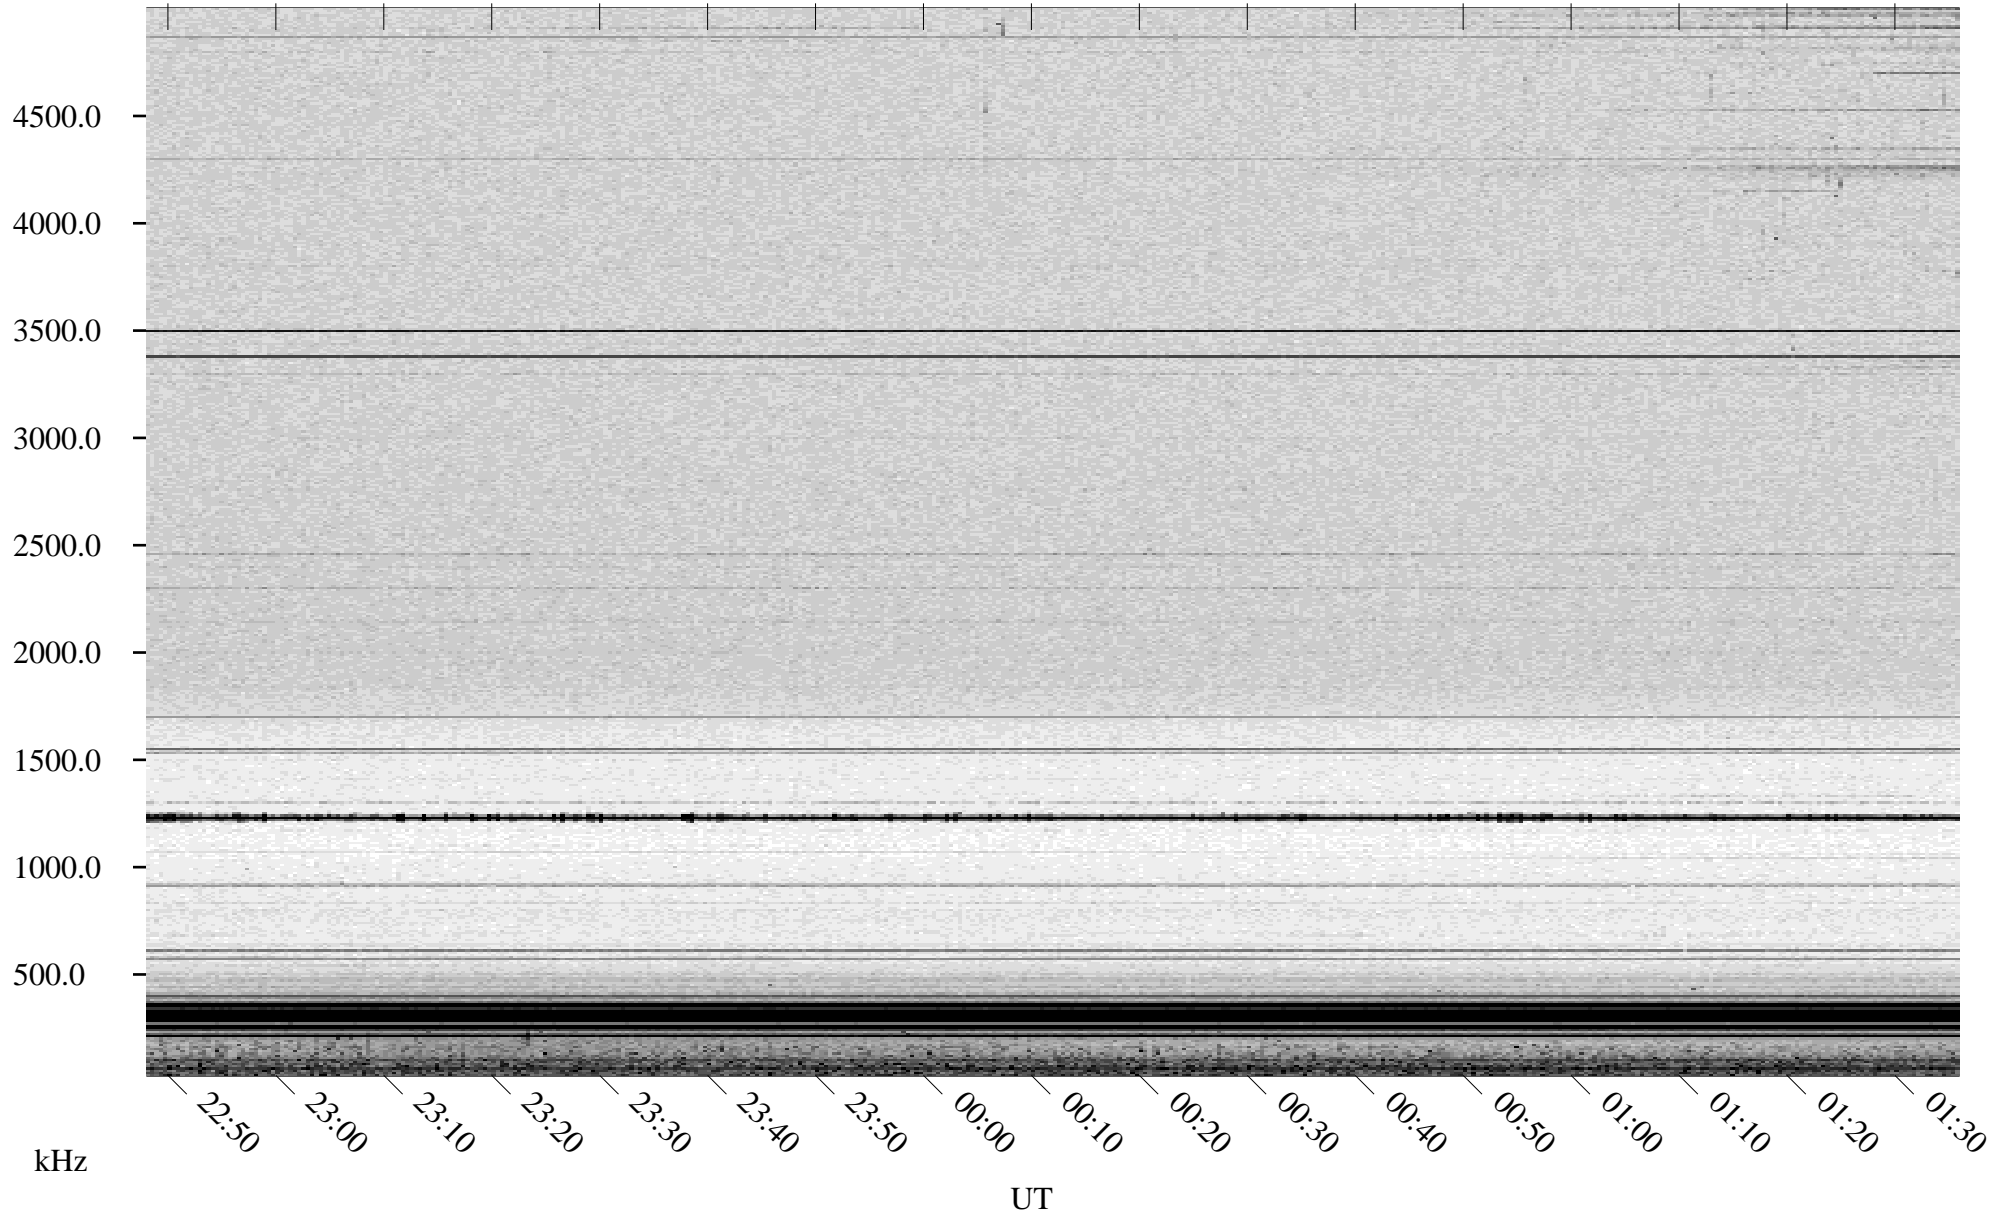

06/29/1998 Churchill, Manitoba

Linear Scale Black = 161 White = 15

ch98180l.r00m max_12

Page 1

06/29/1998 Churchill, Manitoba

Linear Scale Black = 161 White = 15

ch98180l.r00m max_12

Page 2

06/30/1998 Churchill, Manitoba

Linear Scale Black = 161 White = 15

ch98180l.r00m max_12

Page 3

06/30/1998 Churchill, Manitoba

Linear Scale Black = 161 White = 15

ch98180l.r00m max_12

Page 4

06/30/1998 Churchill, Manitoba

Linear Scale Black = 161 White = 15

ch98180l.r00m max_12

Page 5

06/30/1998 Churchill, Manitoba

Linear Scale Black = 161 White = 15

ch98180l.r00m max_12

Page 6

06/30/1998 Churchill, Manitoba

Linear Scale Black = 161 White = 15

ch98180l.r00m max_12

Page 7

06/30/1998 Churchill, Manitoba

Linear Scale Black = 161 White = 15

ch98180l.r00m max_12

Page 8