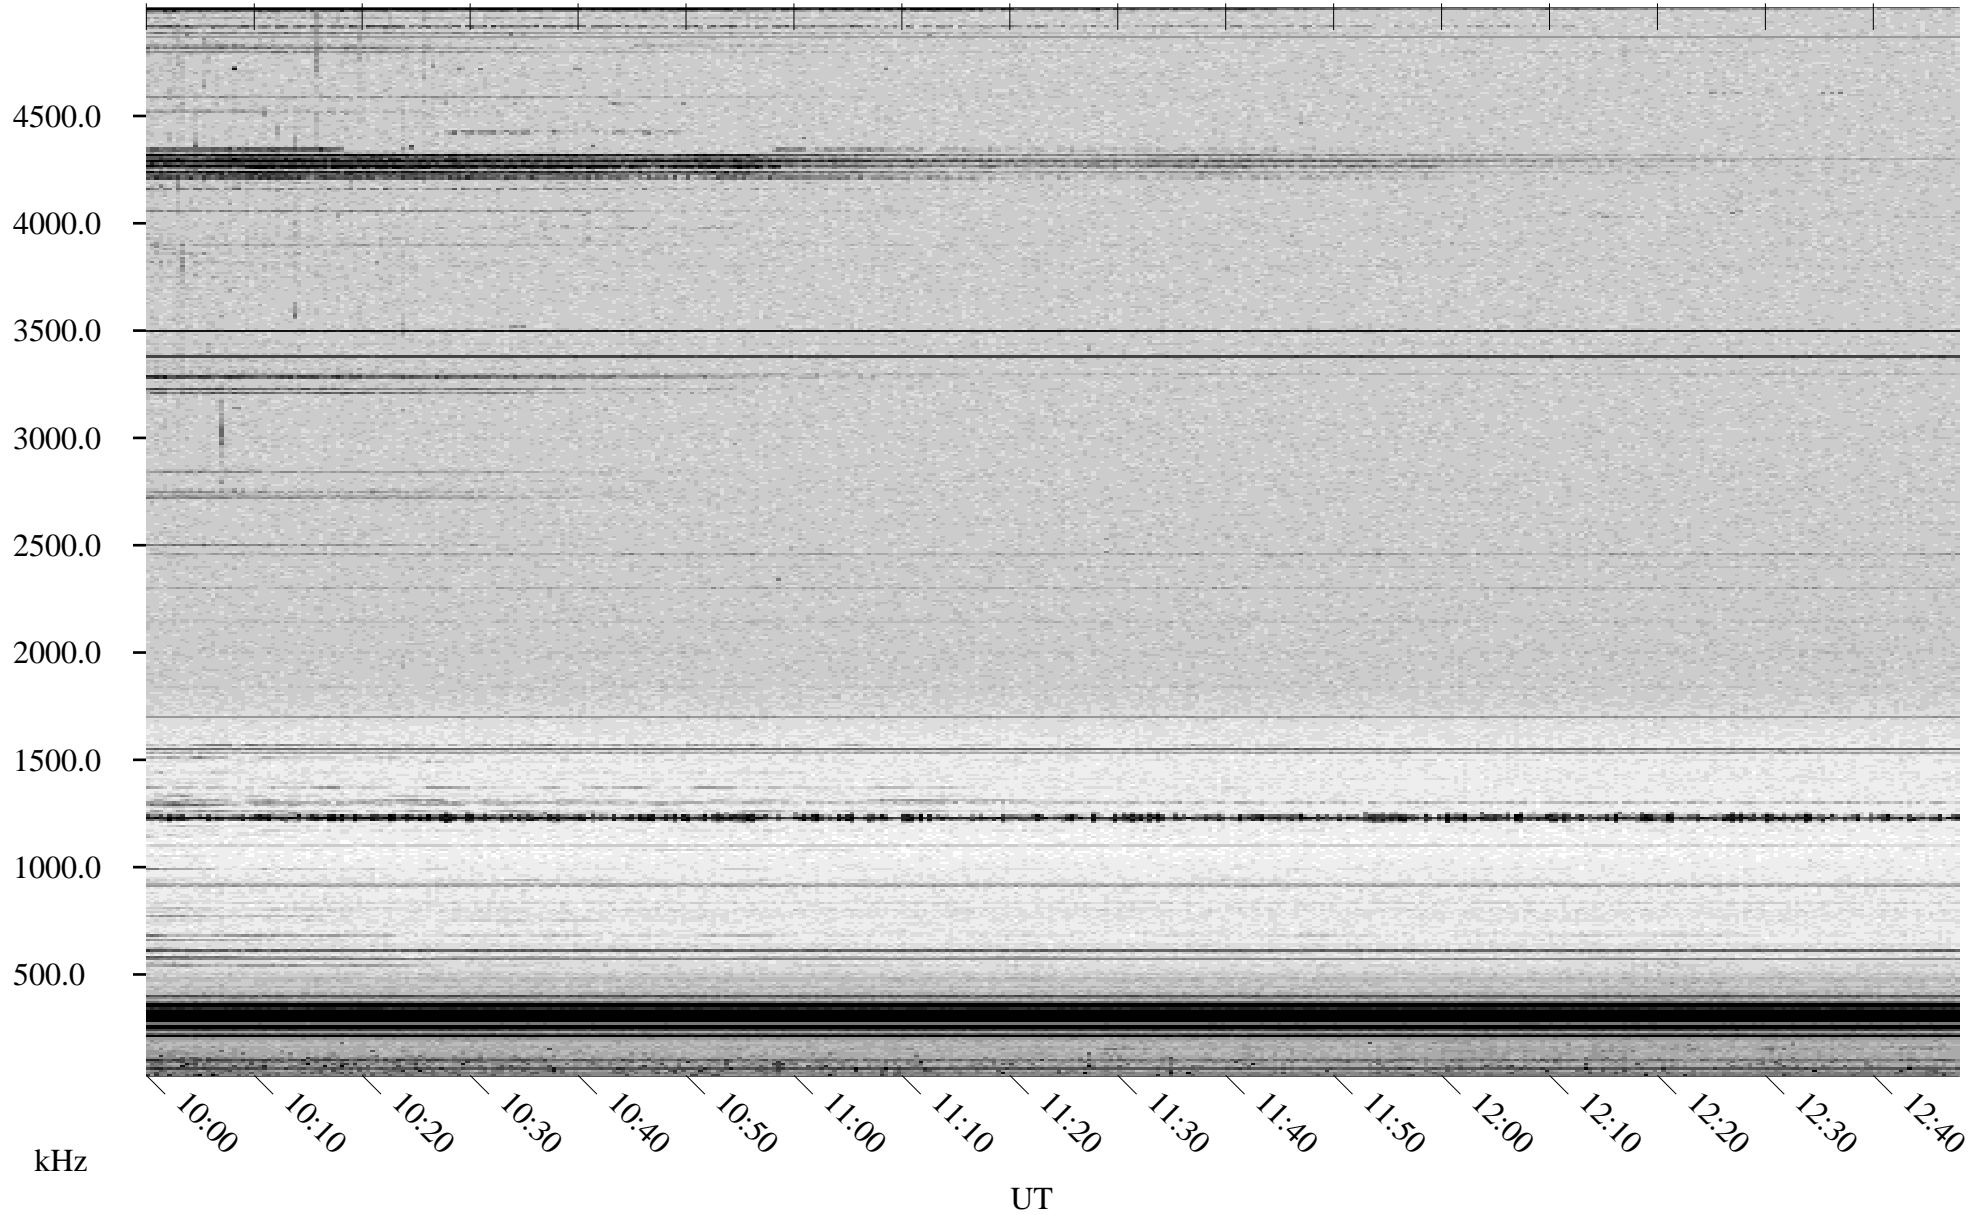

06/29/1998 Churchill, Manitoba

Linear Scale Black = 161 White = 15

ch98180l.r00m max_12

Page 1

06/29/1998 Churchill, Manitoba

Linear Scale Black = 161 White = 15

ch98180l.r00m max_12

Page 2

06/30/1998 Churchill, Manitoba

Linear Scale Black = 161 White = 15

ch98180l.r00m max_12

Page 3

06/30/1998 Churchill, Manitoba

Linear Scale Black = 161 White = 15

ch98180l.r00m max_12

Page 4

06/30/1998 Churchill, Manitoba

Linear Scale Black = 161 White = 15

ch98180l.r00m max_12

Page 5

06/30/1998 Churchill, Manitoba

Linear Scale Black = 161 White = 15

ch98180l.r00m max_12

Page 6

06/30/1998 Churchill, Manitoba

Linear Scale Black = 161 White = 15

ch98180l.r00m max_12

Page 7

06/30/1998 Churchill, Manitoba

Linear Scale Black = 161 White = 15

ch98180l.r00m max_12

Page 8