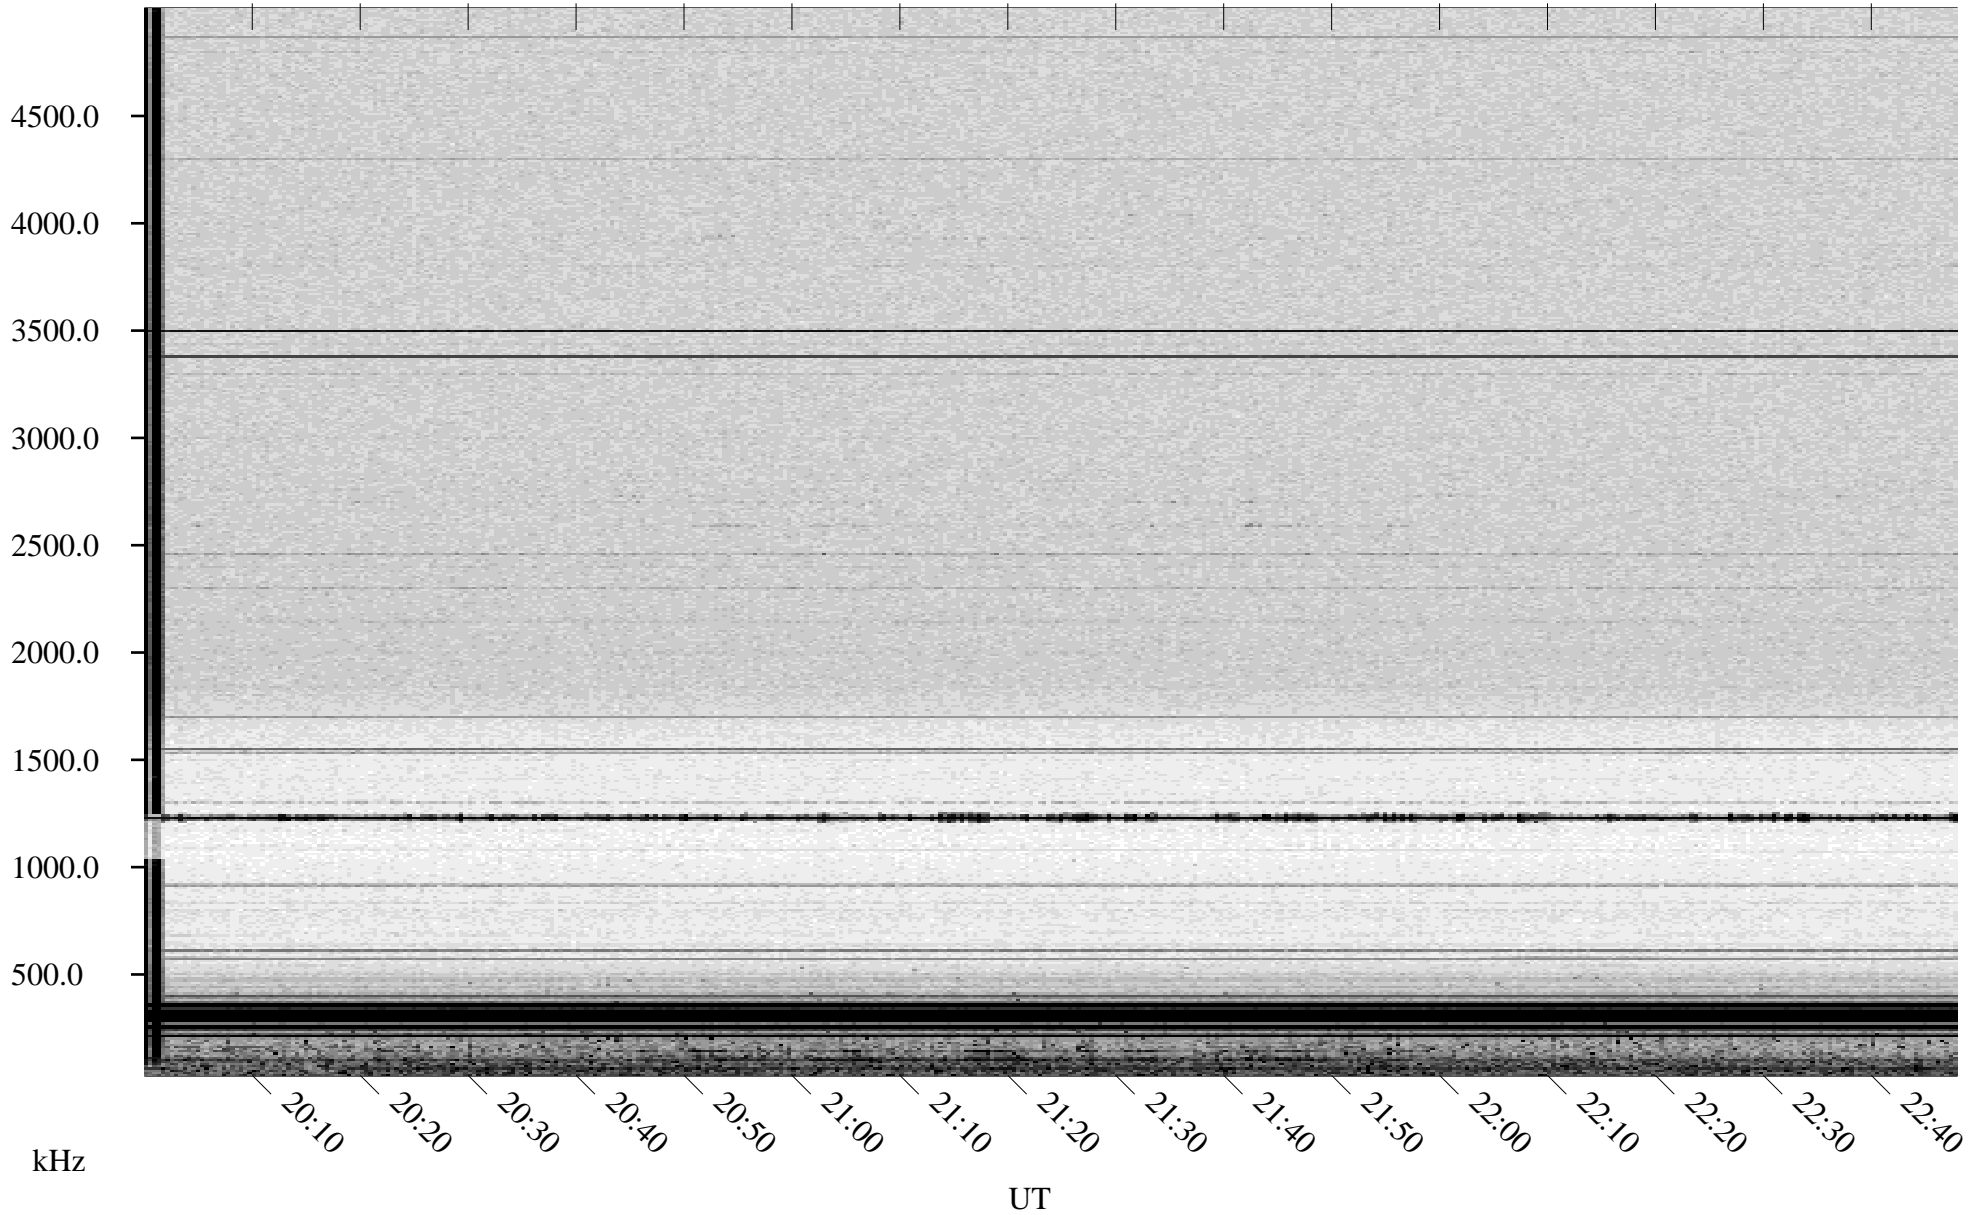

06/29/1998 Churchill, Manitoba

Linear Scale Black = 161 White = 15

ch98180l.r00m max_12

Page 1

06/29/1998 Churchill, Manitoba

Linear Scale Black = 161 White = 15

ch98180l.r00m max_12

Page 2

06/30/1998 Churchill, Manitoba

Linear Scale Black = 161 White = 15

ch98180l.r00m max_12

Page 3

06/30/1998 Churchill, Manitoba

Linear Scale Black = 161 White = 15

ch98180l.r00m max_12

Page 4

06/30/1998 Churchill, Manitoba

Linear Scale Black = 161 White = 15

ch98180l.r00m max_12

Page 5

06/30/1998 Churchill, Manitoba

Linear Scale Black = 161 White = 15

ch98180l.r00m max_12

Page 6

06/30/1998 Churchill, Manitoba

Linear Scale Black = 161 White = 15

ch98180l.r00m max_12

Page 7

06/30/1998 Churchill, Manitoba

Linear Scale Black = 161 White = 15

ch98180l.r00m max_12

Page 8