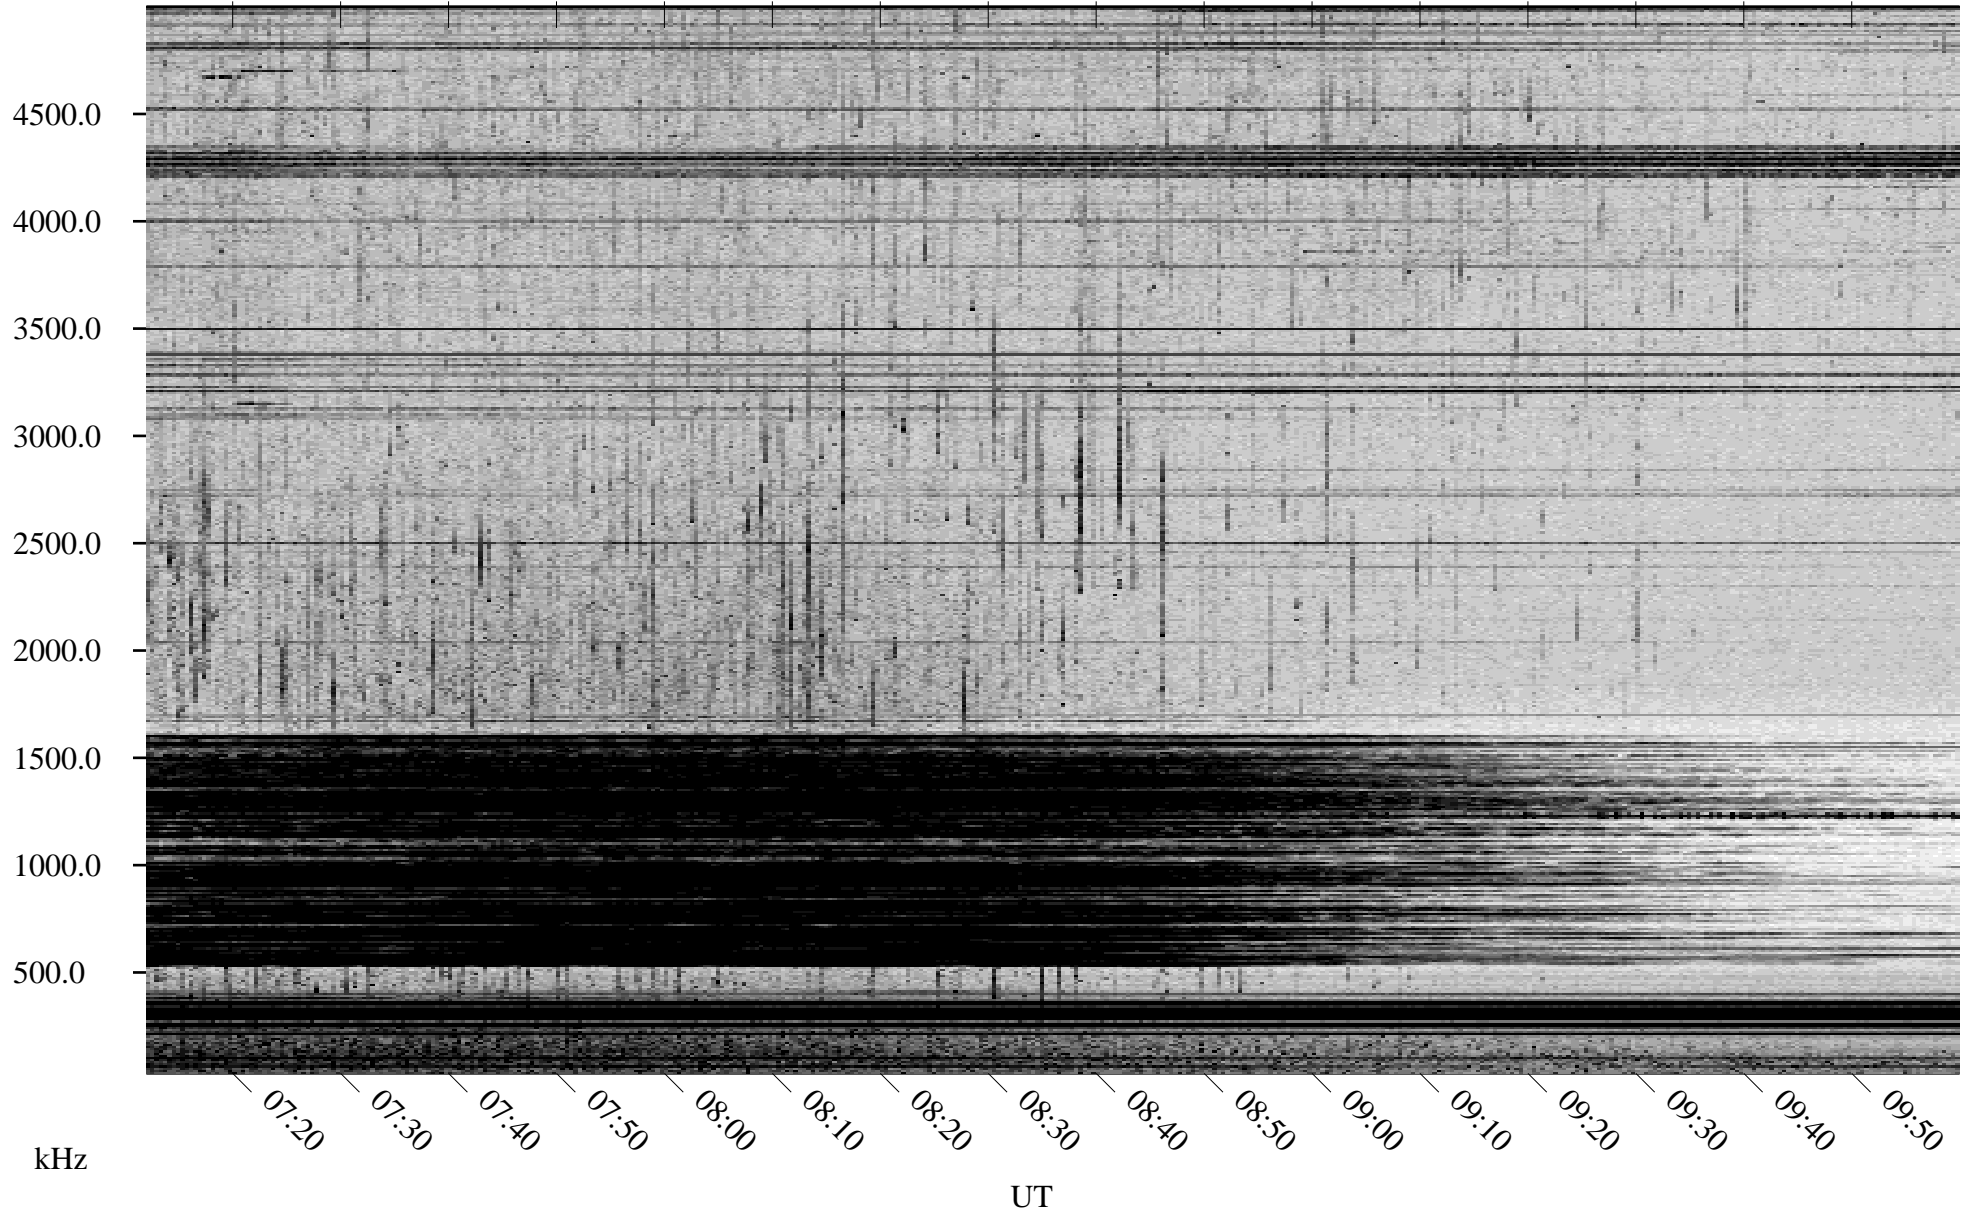

06/29/1998 Churchill, Manitoba

Linear Scale Black = 161 White = 15

ch98180l.r00m max_12

Page 1

06/29/1998 Churchill, Manitoba

Linear Scale Black = 161 White = 15

ch98180l.r00m max_12

Page 2

06/30/1998 Churchill, Manitoba

Linear Scale Black = 161 White = 15

ch98180l.r00m max_12

Page 3

06/30/1998 Churchill, Manitoba

Linear Scale Black = 161 White = 15

ch98180l.r00m max_12

Page 4

06/30/1998 Churchill, Manitoba

Linear Scale Black = 161 White = 15

ch98180l.r00m max_12

Page 5

06/30/1998 Churchill, Manitoba

Linear Scale Black = 161 White = 15

ch98180l.r00m max_12

Page 6

06/30/1998 Churchill, Manitoba

Linear Scale Black = 161 White = 15

ch98180l.r00m max_12

Page 7

06/30/1998 Churchill, Manitoba

Linear Scale Black = 161 White = 15

ch98180l.r00m max_12

Page 8