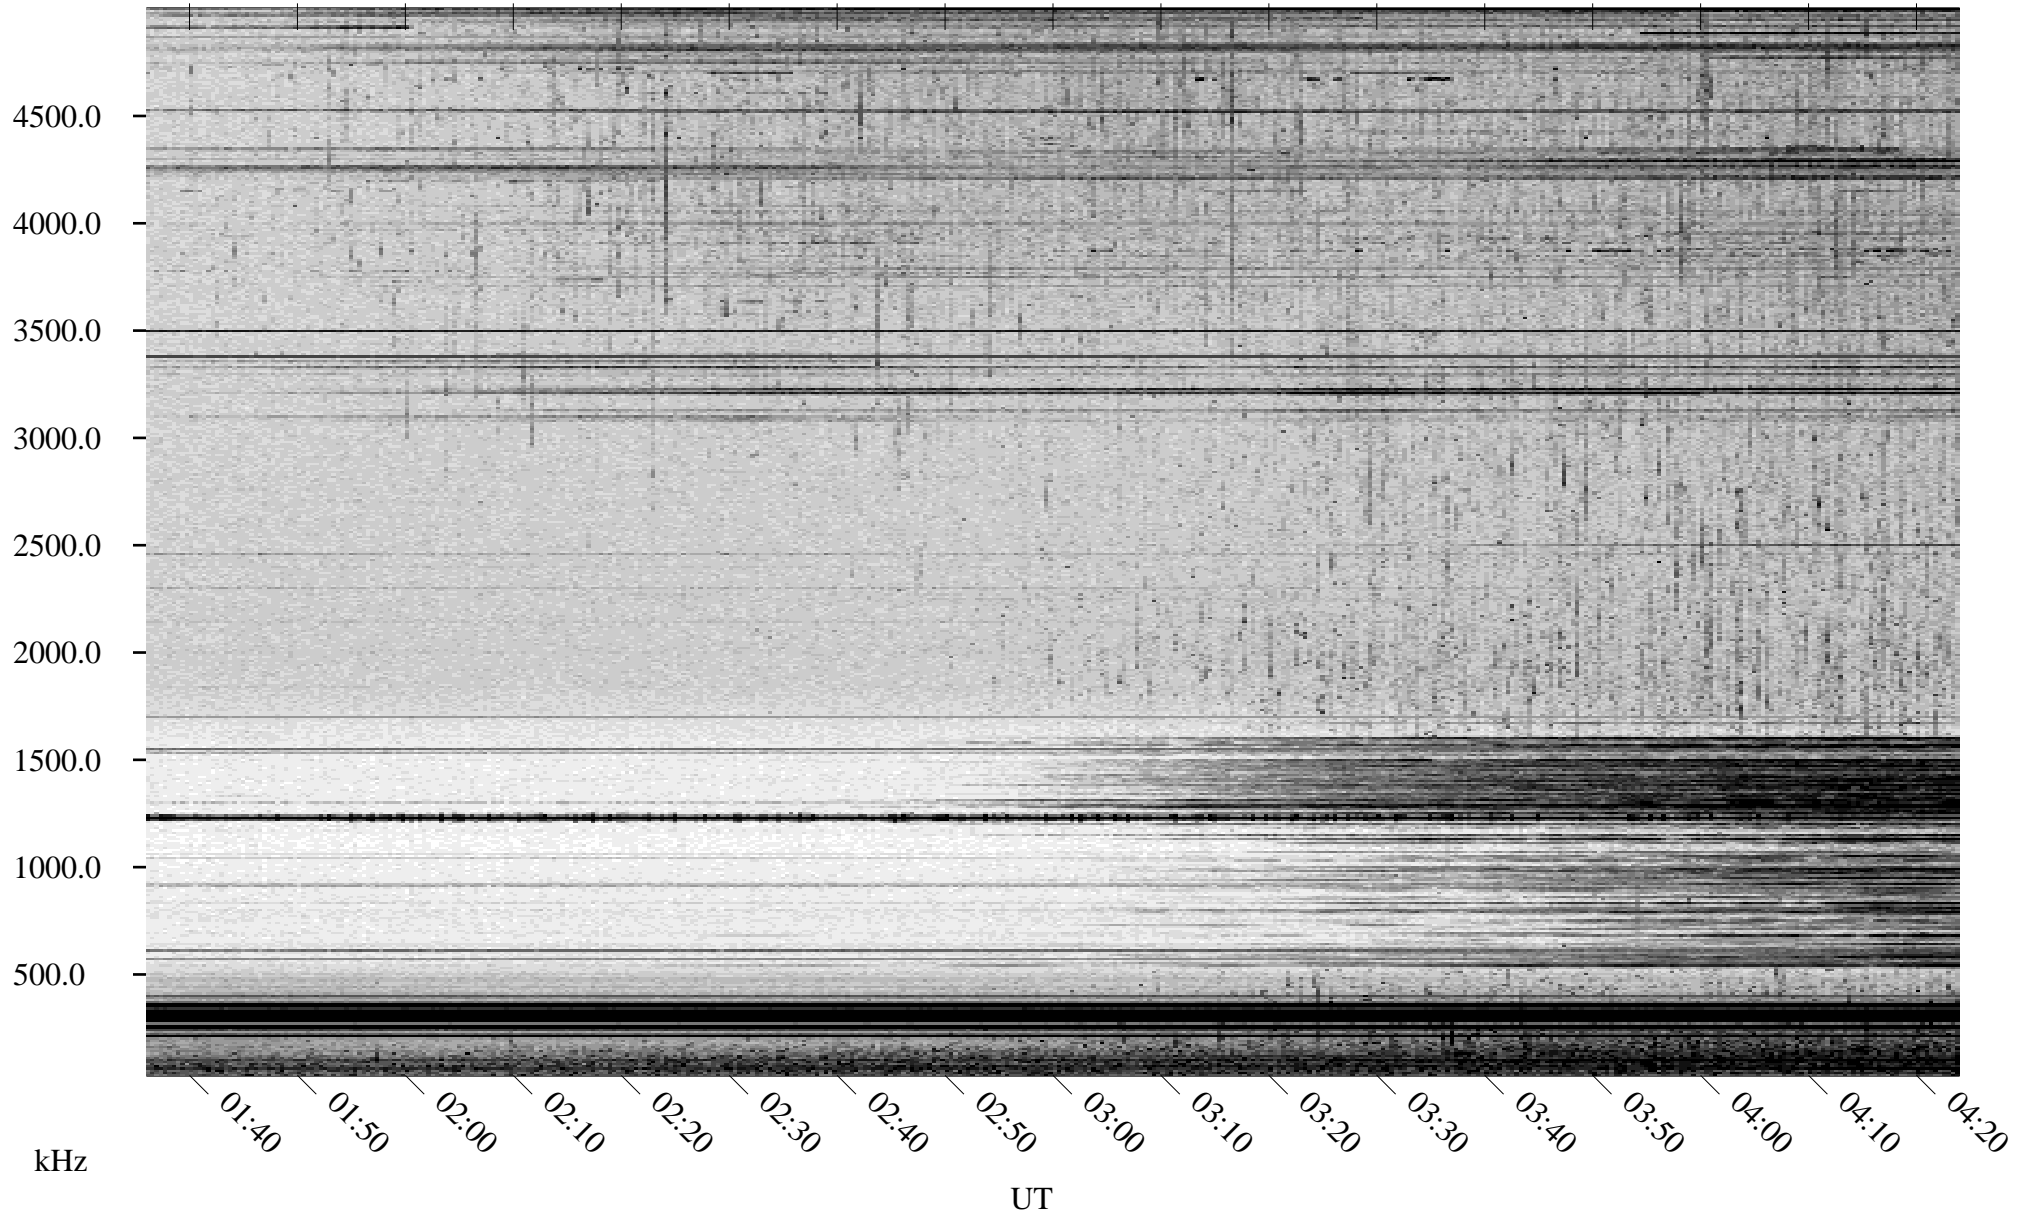

06/29/1998 Churchill, Manitoba

Linear Scale Black = 161 White = 15

ch98180l.r00m max_12

Page 1

06/29/1998 Churchill, Manitoba

Linear Scale Black = 161 White = 15

ch98180l.r00m max_12

Page 2

06/30/1998 Churchill, Manitoba

Linear Scale Black = 161 White = 15

ch98180l.r00m max_12

Page 3

06/30/1998 Churchill, Manitoba

Linear Scale Black = 161 White = 15

ch98180l.r00m max_12

Page 4

06/30/1998 Churchill, Manitoba

Linear Scale Black = 161 White = 15

ch98180l.r00m max_12

Page 5

06/30/1998 Churchill, Manitoba

Linear Scale Black = 161 White = 15

ch98180l.r00m max_12

Page 6

06/30/1998 Churchill, Manitoba

Linear Scale Black = 161 White = 15

ch98180l.r00m max_12

Page 7

06/30/1998 Churchill, Manitoba

Linear Scale Black = 161 White = 15

ch98180l.r00m max_12

Page 8