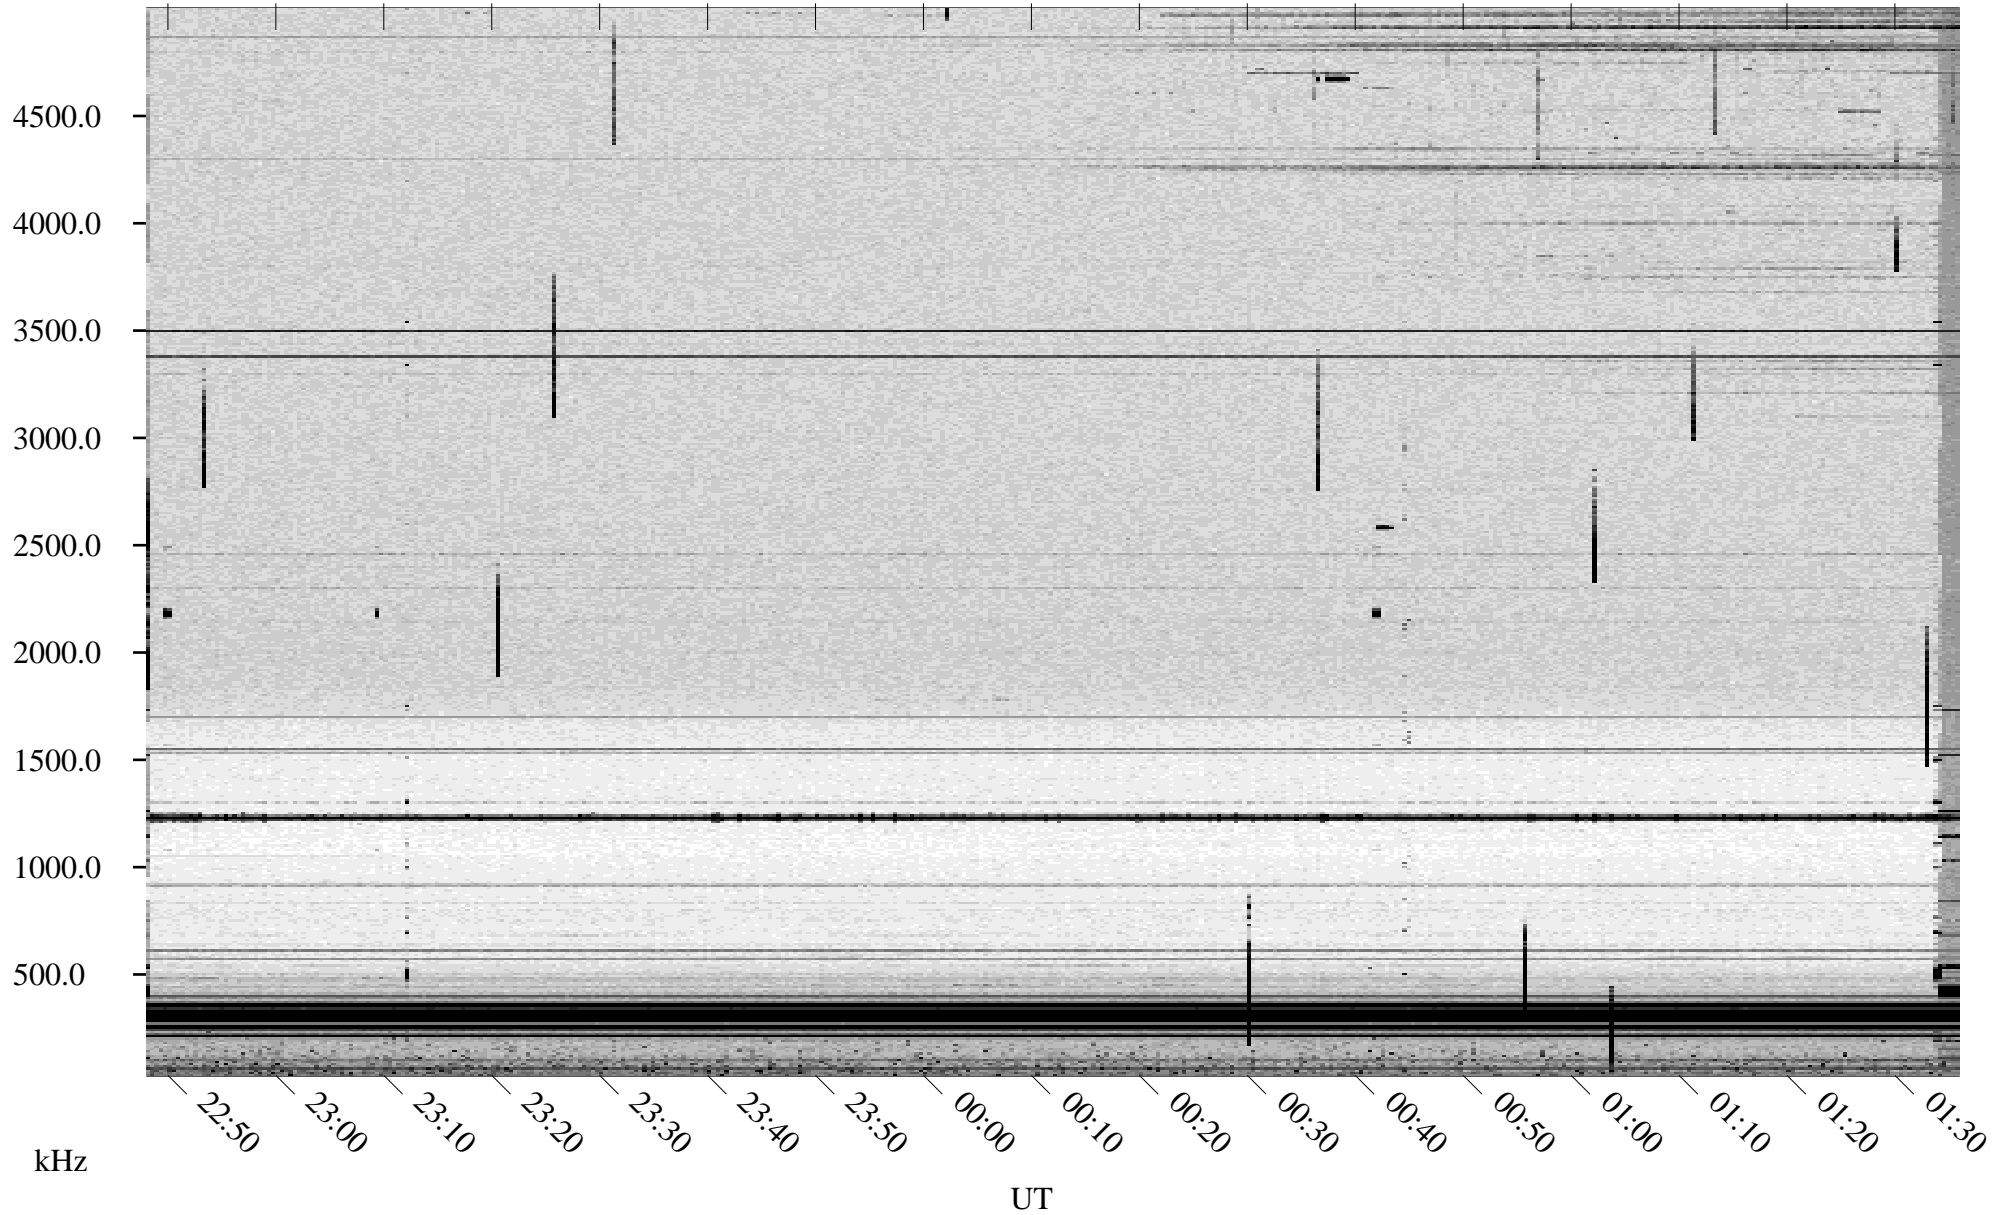

# 06/30/1998 Churchill, Manitoba

Linear Scale    Black = 161    White = 15

ch981811.r00m max\_12

Page 1

# 06/30/1998 Churchill, Manitoba

Linear Scale    Black = 161    White = 15

ch981811.r00m max\_12

Page 2

# 07/01/1998 Churchill, Manitoba

Linear Scale    Black = 161    White = 15

ch981811.r00m max\_12

Page 3

# 07/01/1998 Churchill, Manitoba

Linear Scale    Black = 161    White = 15

ch981811.r00m max\_12

Page 4