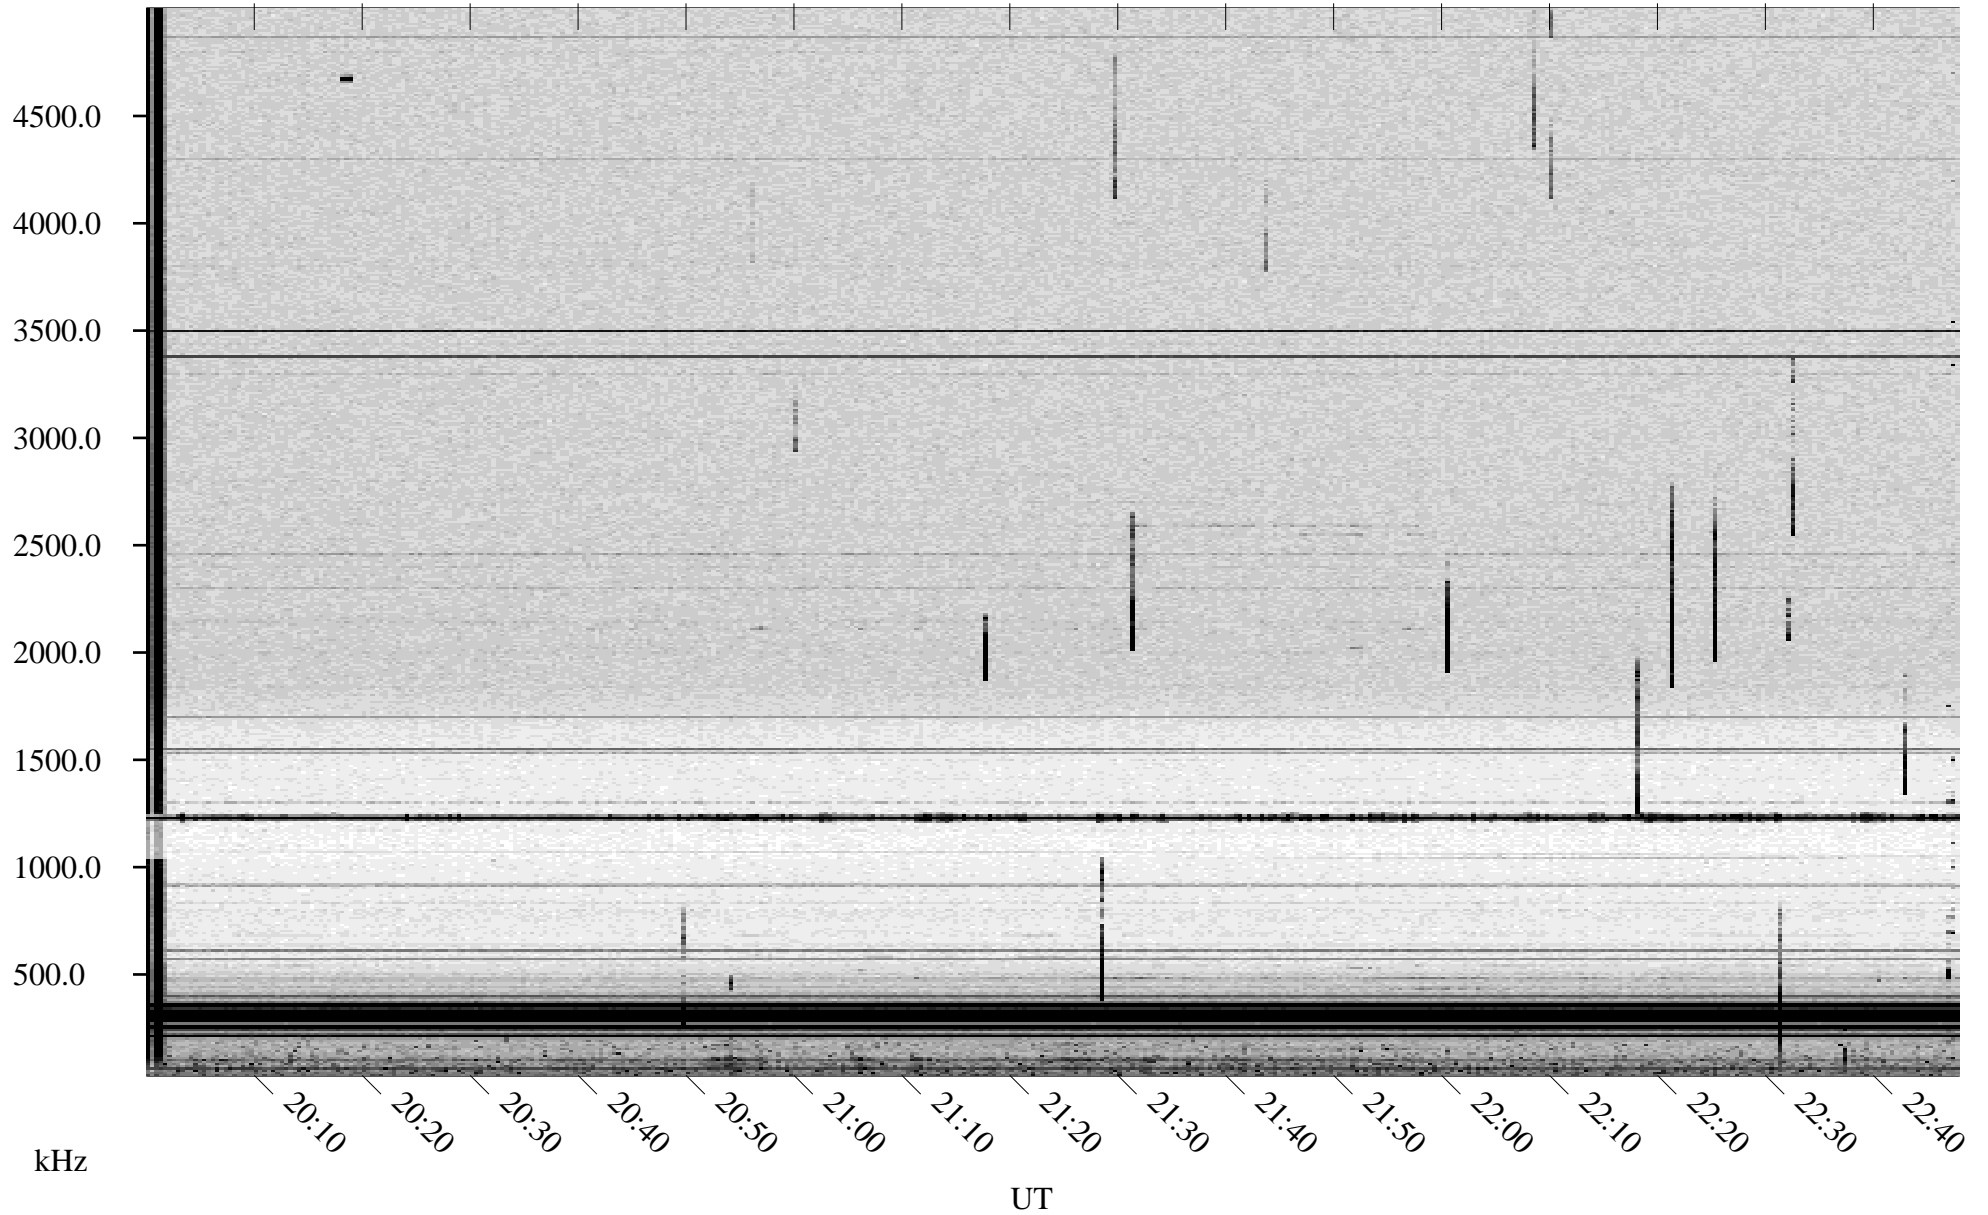

# 06/30/1998 Churchill, Manitoba

Linear Scale    Black = 161    White = 15

ch981811.r00m max\_12

Page 1

# 06/30/1998 Churchill, Manitoba

Linear Scale    Black = 161    White = 15

ch981811.r00m max\_12

Page 2

# 07/01/1998 Churchill, Manitoba

Linear Scale    Black = 161    White = 15

ch981811.r00m max\_12

Page 3

# 07/01/1998 Churchill, Manitoba

Linear Scale    Black = 161    White = 15

ch981811.r00m max\_12

Page 4