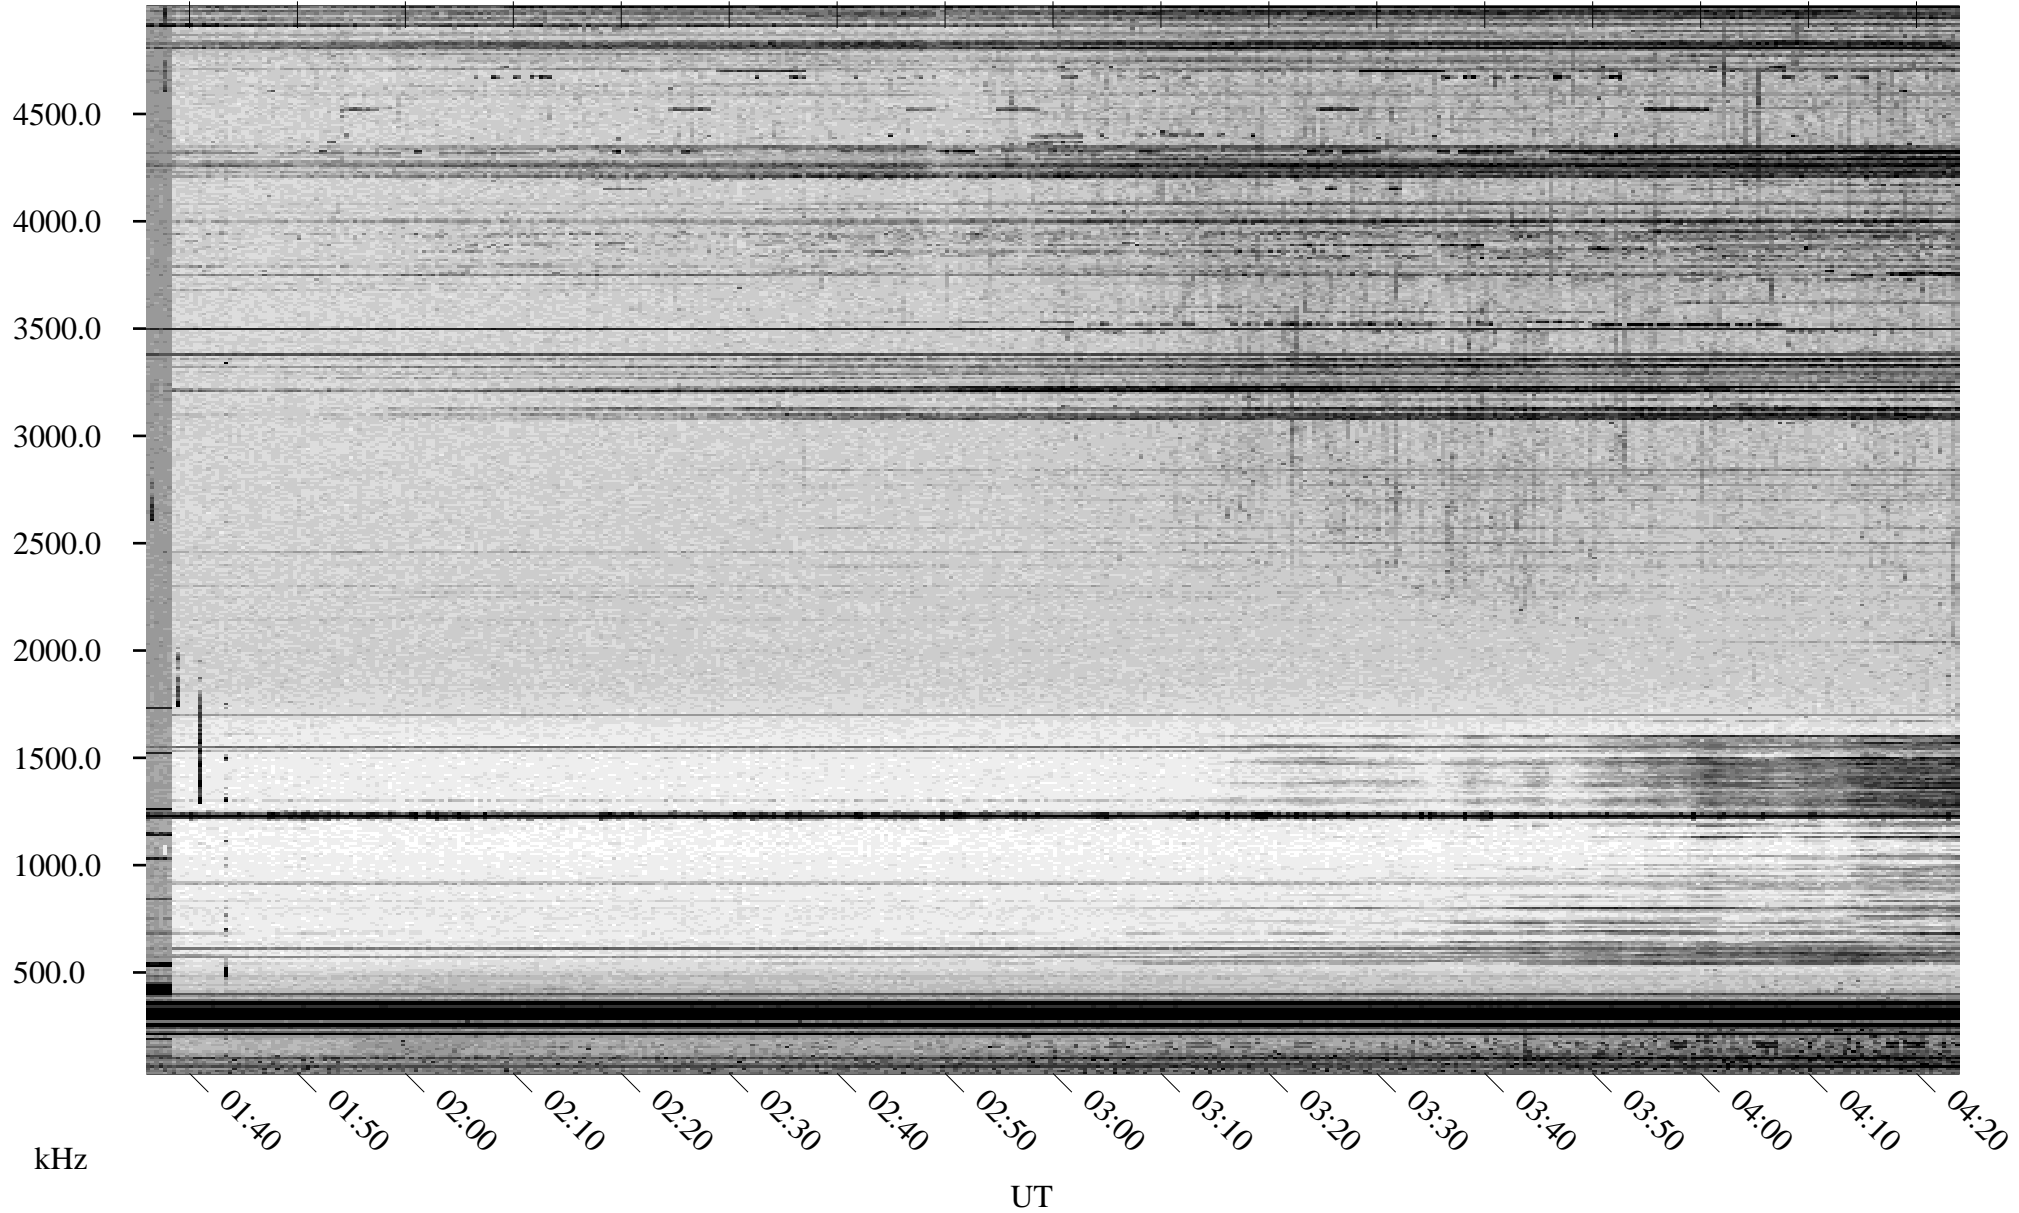

# 06/30/1998 Churchill, Manitoba

Linear Scale    Black = 161    White = 15

ch981811.r00m max\_12

Page 1

# 06/30/1998 Churchill, Manitoba

Linear Scale    Black = 161    White = 15

ch981811.r00m max\_12

Page 2

# 07/01/1998 Churchill, Manitoba

Linear Scale    Black = 161    White = 15

ch981811.r00m max\_12

Page 3

# 07/01/1998 Churchill, Manitoba

Linear Scale    Black = 161    White = 15

ch981811.r00m max\_12

Page 4