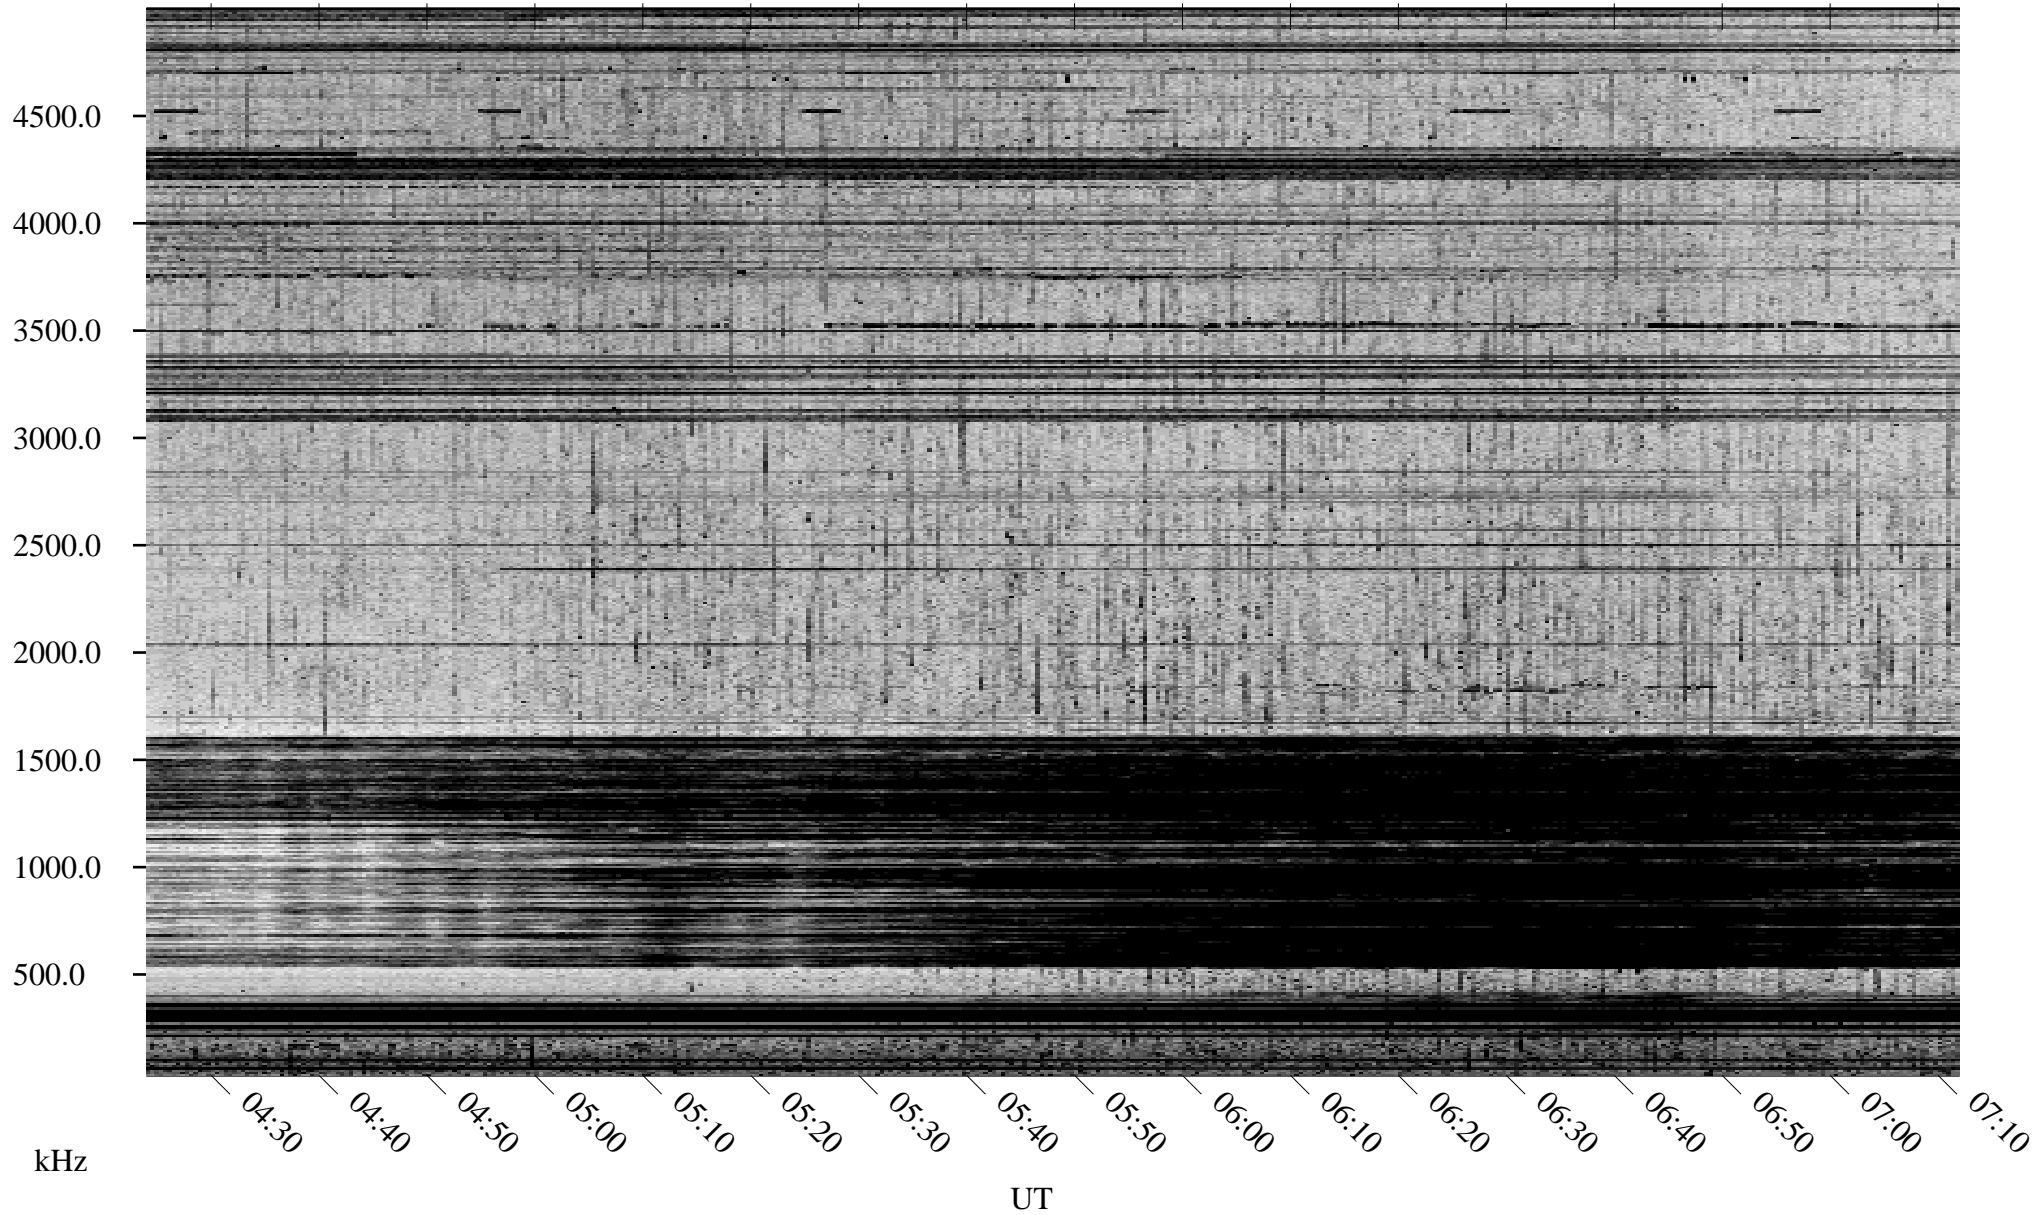

# 06/30/1998 Churchill, Manitoba

Linear Scale    Black = 161    White = 15

ch981811.r00m max\_12

Page 1

# 06/30/1998 Churchill, Manitoba

Linear Scale    Black = 161    White = 15

ch981811.r00m max\_12

Page 2

# 07/01/1998 Churchill, Manitoba

Linear Scale    Black = 161    White = 15

ch981811.r00m max\_12

Page 3

# 07/01/1998 Churchill, Manitoba

Linear Scale    Black = 161    White = 15

ch981811.r00m max\_12

Page 4