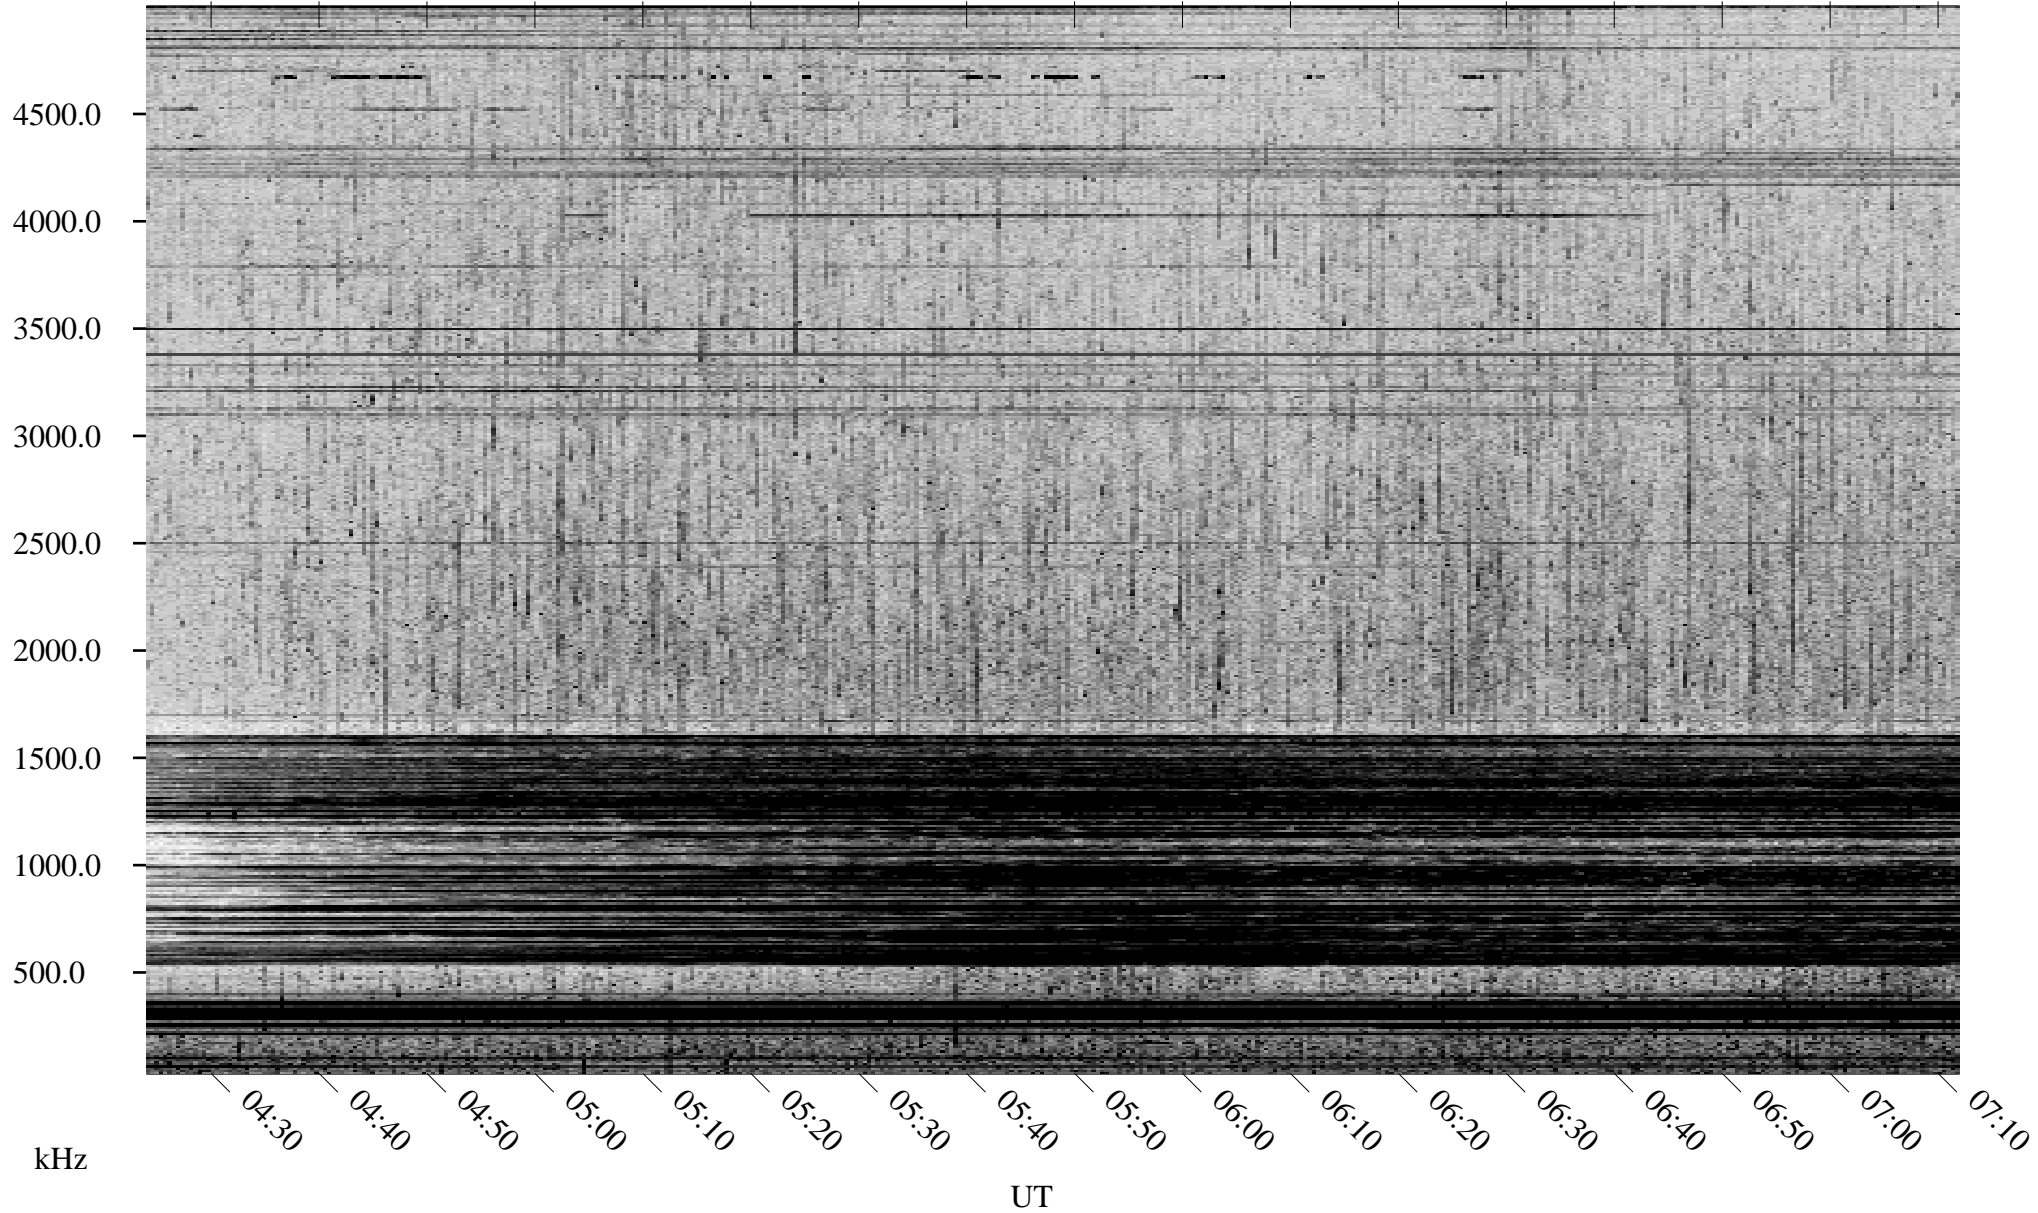

07/01/1998 Churchill, Manitoba

Linear Scale Black = 161 White = 15

ch98182l.r00m max_12

Page 1

07/01/1998 Churchill, Manitoba

Linear Scale Black = 161 White = 15

ch98182l.r00m max_12

Page 2

07/02/1998 Churchill, Manitoba

Linear Scale Black = 161 White = 15

ch98182l.r00m max_12

Page 3

07/02/1998 Churchill, Manitoba

Linear Scale Black = 161 White = 15

ch98182l.r00m max_12

Page 4

07/02/1998 Churchill, Manitoba

Linear Scale Black = 161 White = 15

ch98182l.r00m max_12

Page 5

07/02/1998 Churchill, Manitoba

Linear Scale Black = 161 White = 15

ch98182l.r00m max_12

Page 6

07/02/1998 Churchill, Manitoba

Linear Scale Black = 161 White = 15

ch98182l.r00m max_12

Page 7

07/02/1998 Churchill, Manitoba

Linear Scale Black = 161 White = 15

ch98182l.r00m max_12

Page 8