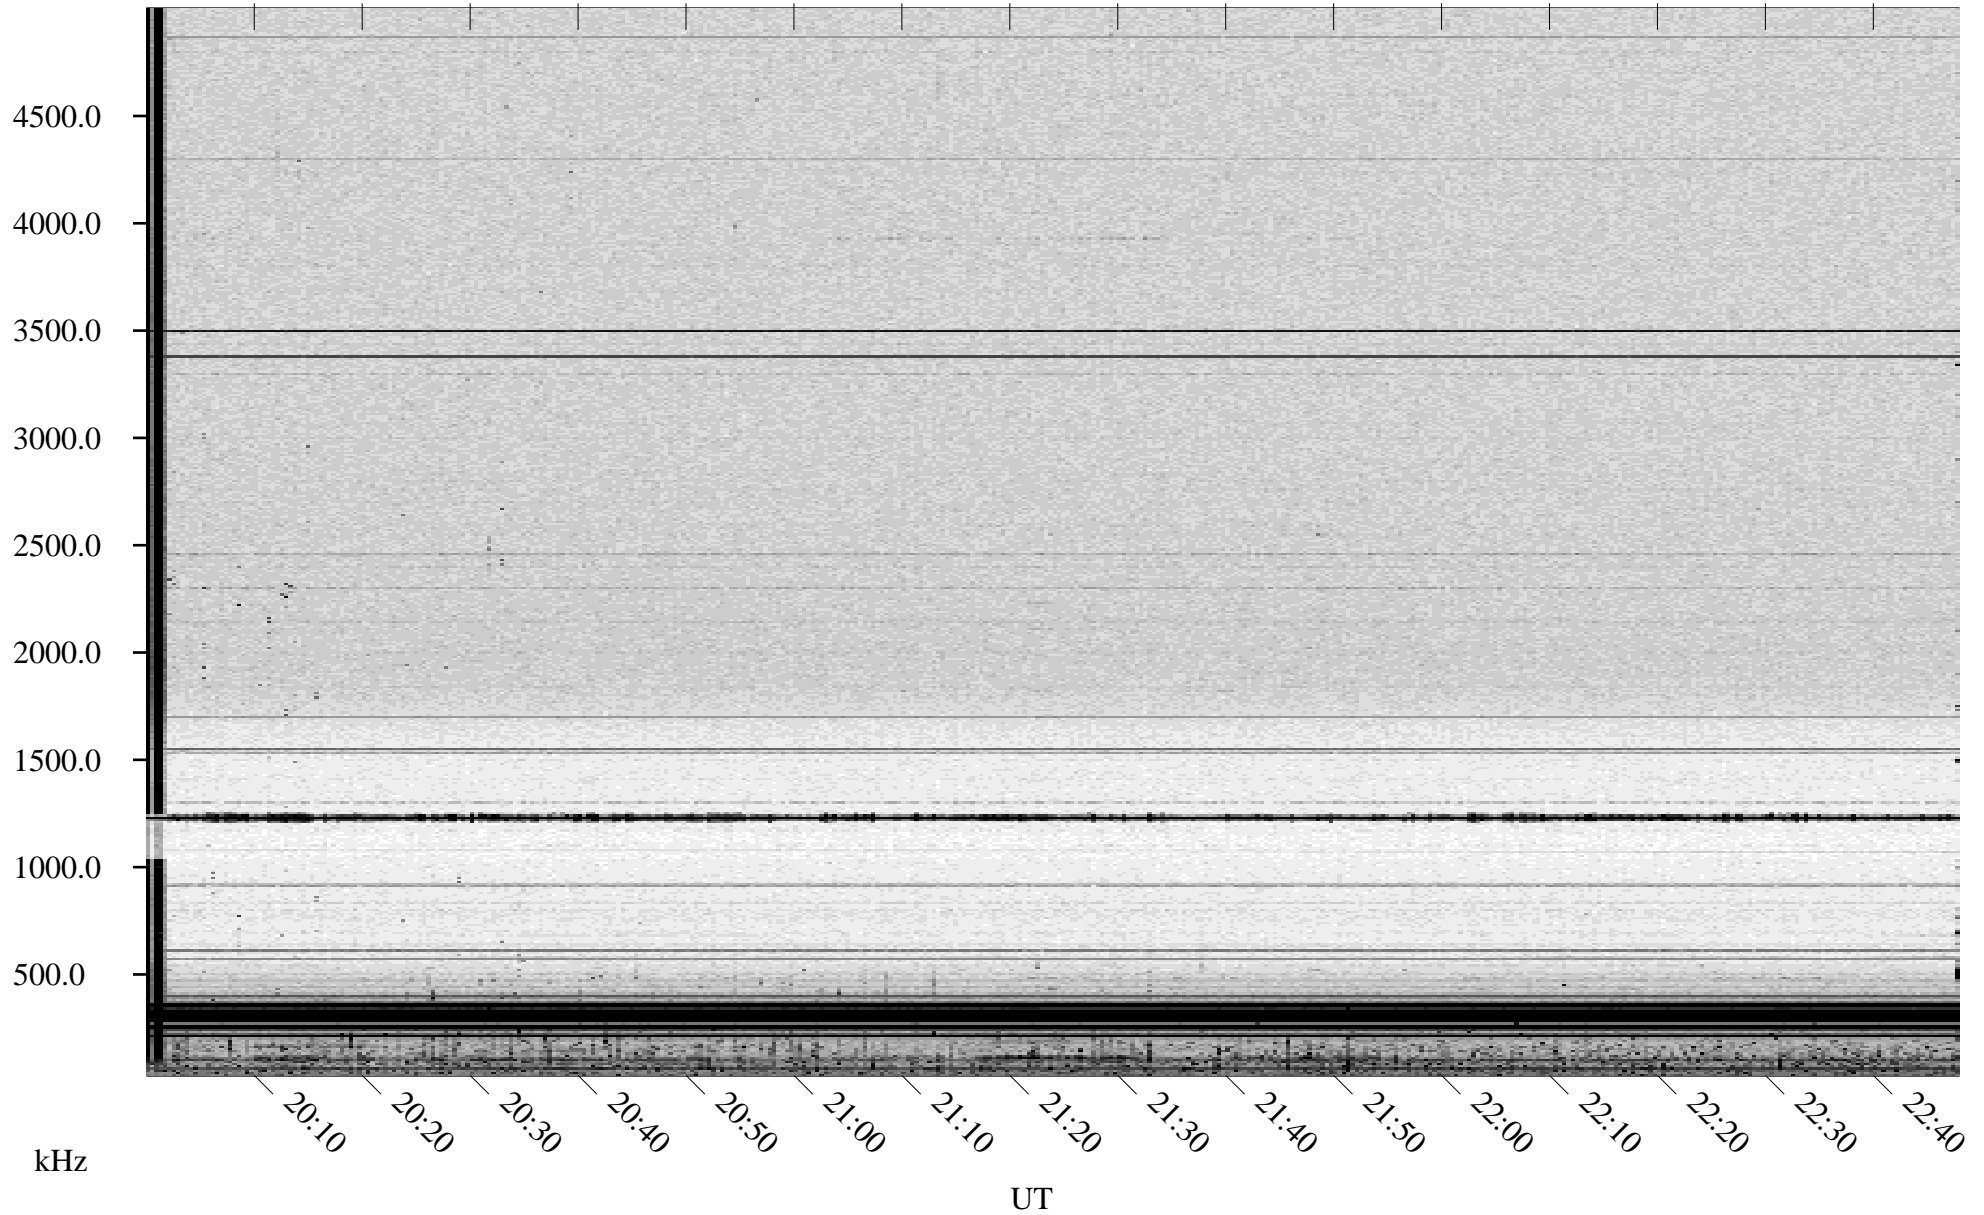

07/01/1998 Churchill, Manitoba

Linear Scale Black = 161 White = 15

ch98182l.r00m max_12

Page 1

07/01/1998 Churchill, Manitoba

Linear Scale Black = 161 White = 15

ch98182l.r00m max_12

Page 2

07/02/1998 Churchill, Manitoba

Linear Scale Black = 161 White = 15

ch98182l.r00m max_12

Page 3

07/02/1998 Churchill, Manitoba

Linear Scale Black = 161 White = 15

ch98182l.r00m max_12

Page 4

07/02/1998 Churchill, Manitoba

Linear Scale Black = 161 White = 15

ch98182l.r00m max_12

Page 5

07/02/1998 Churchill, Manitoba

Linear Scale Black = 161 White = 15

ch98182l.r00m max_12

Page 6

07/02/1998 Churchill, Manitoba

Linear Scale Black = 161 White = 15

ch98182l.r00m max_12

Page 7

07/02/1998 Churchill, Manitoba

Linear Scale Black = 161 White = 15

ch98182l.r00m max_12

Page 8