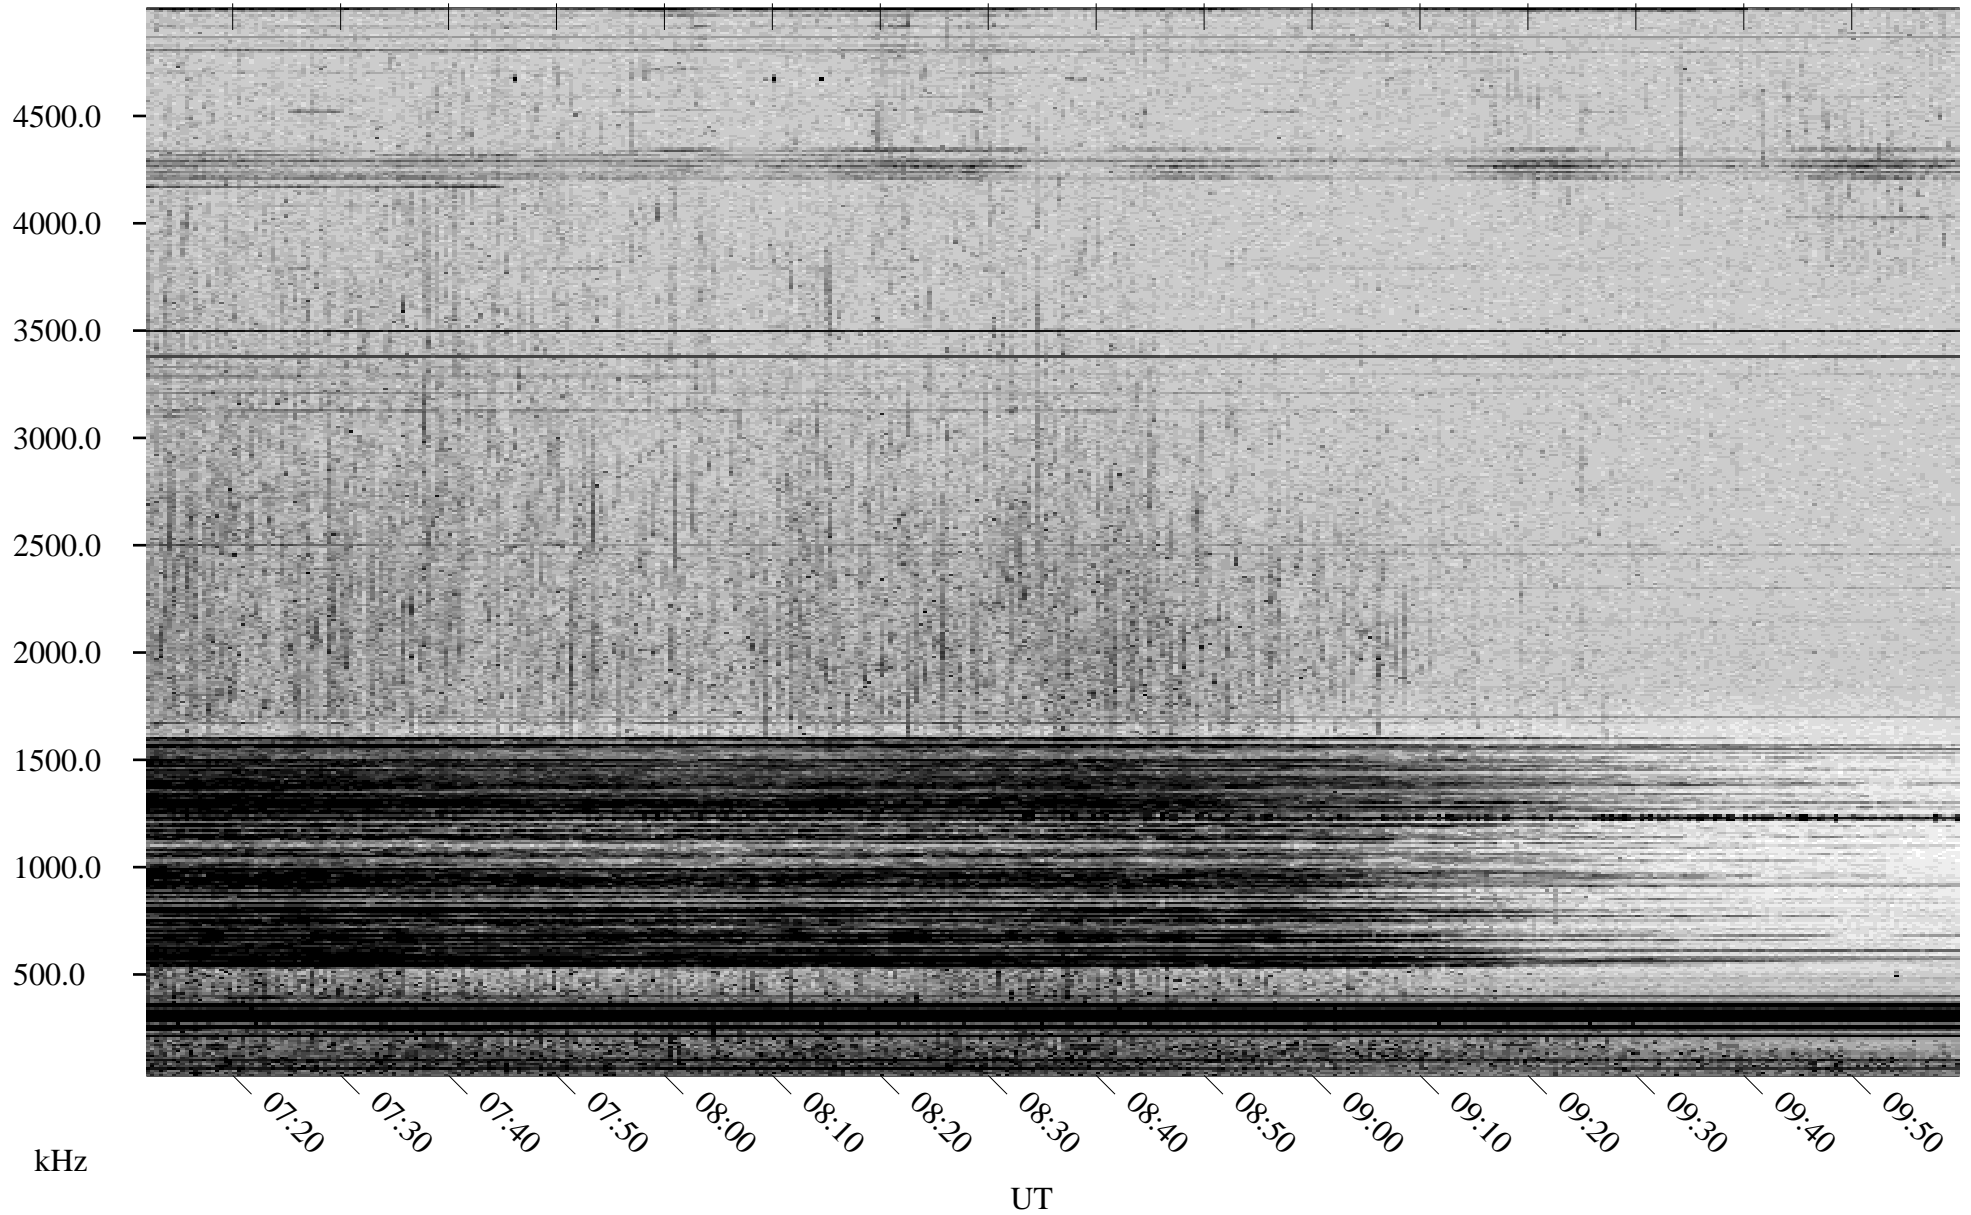

07/01/1998 Churchill, Manitoba

Linear Scale Black = 161 White = 15

ch98182l.r00m max_12

Page 1

07/01/1998 Churchill, Manitoba

Linear Scale Black = 161 White = 15

ch98182l.r00m max_12

Page 2

07/02/1998 Churchill, Manitoba

Linear Scale Black = 161 White = 15

ch98182l.r00m max_12

Page 3

07/02/1998 Churchill, Manitoba

Linear Scale Black = 161 White = 15

ch98182l.r00m max_12

Page 4

07/02/1998 Churchill, Manitoba

Linear Scale Black = 161 White = 15

ch98182l.r00m max_12

Page 5

07/02/1998 Churchill, Manitoba

Linear Scale Black = 161 White = 15

ch98182l.r00m max_12

Page 6

07/02/1998 Churchill, Manitoba

Linear Scale Black = 161 White = 15

ch98182l.r00m max_12

Page 7

07/02/1998 Churchill, Manitoba

Linear Scale Black = 161 White = 15

ch98182l.r00m max_12

Page 8