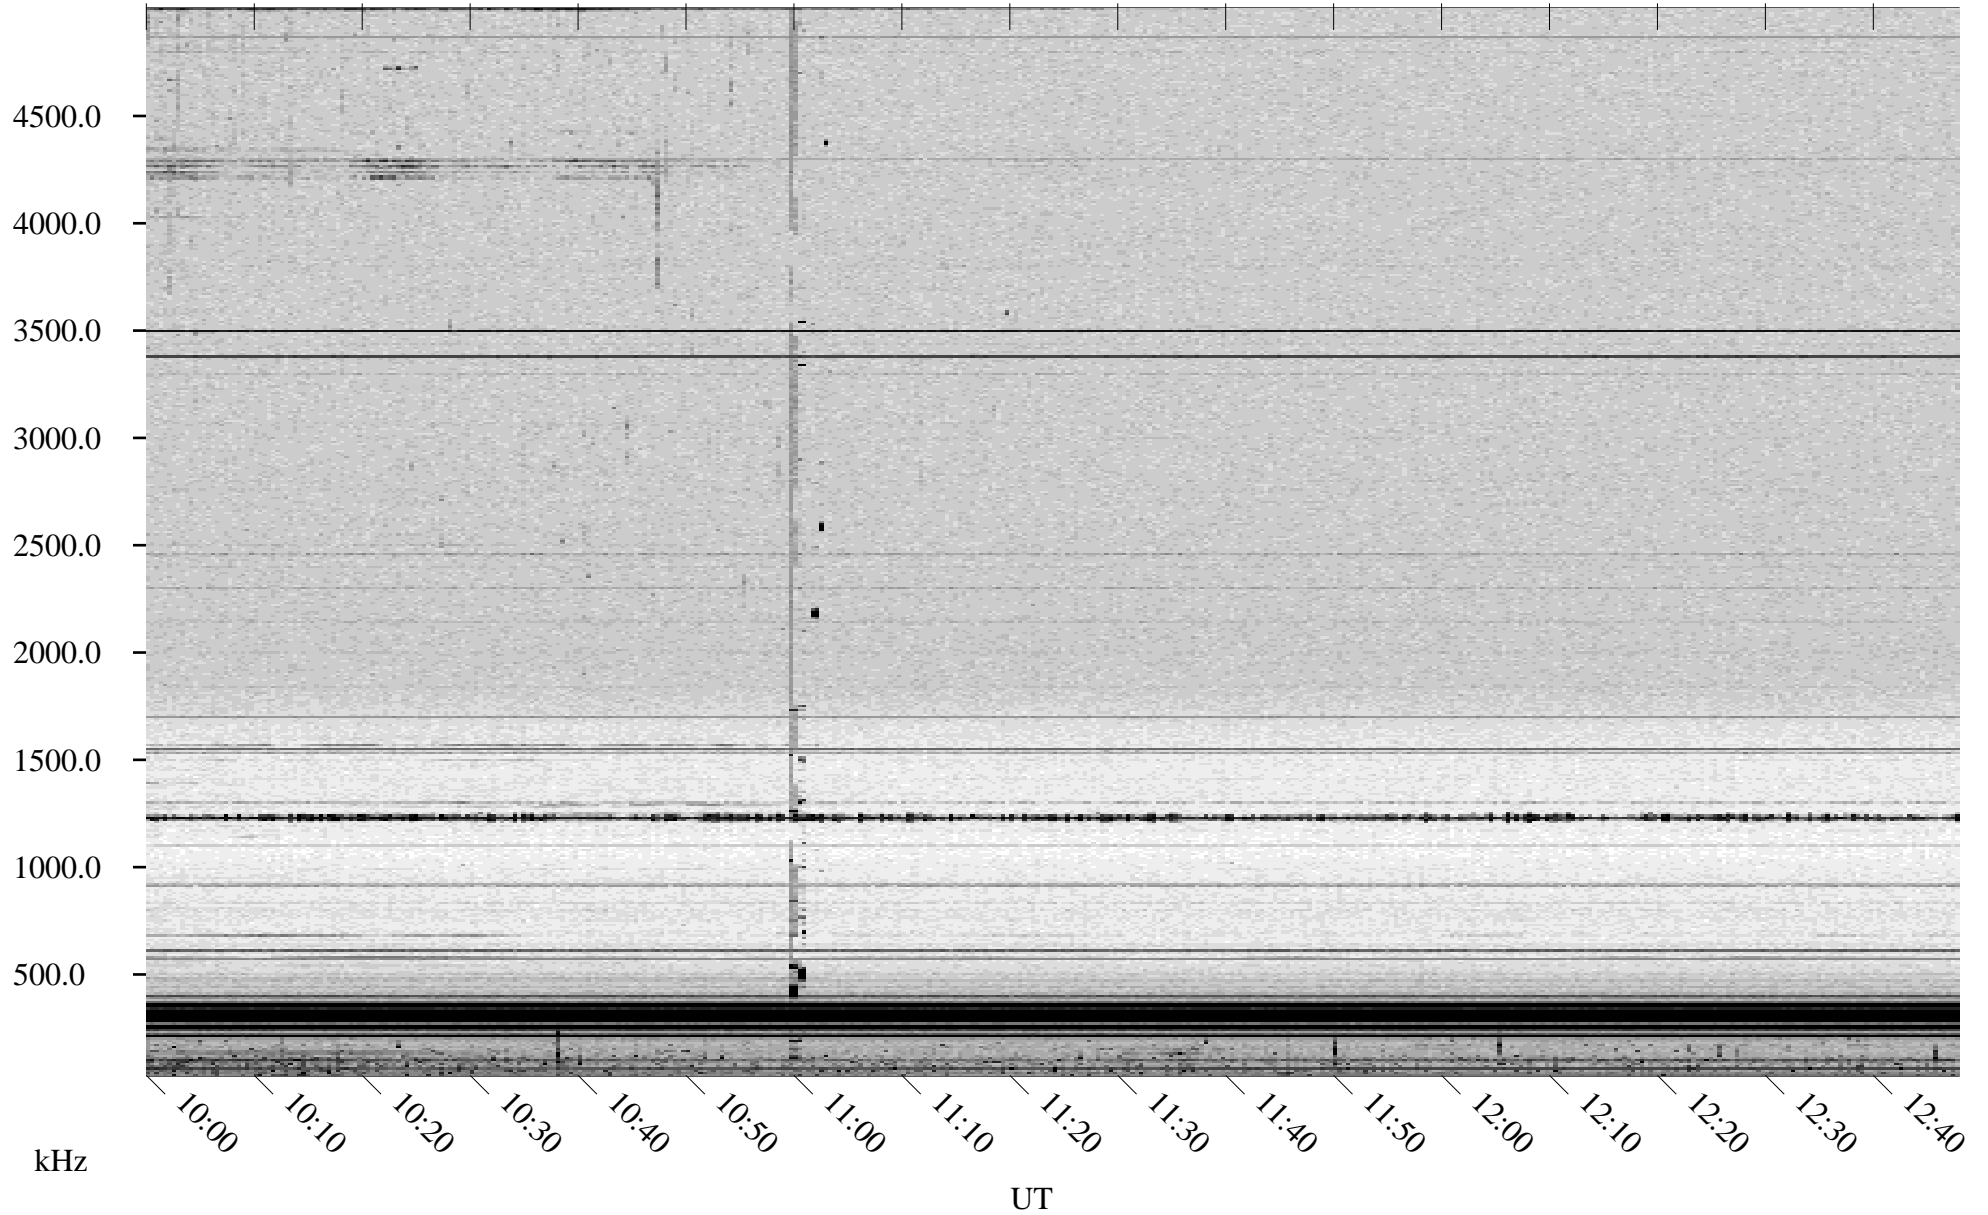

07/01/1998 Churchill, Manitoba

Linear Scale Black = 161 White = 15

ch98182l.r00m max_12

Page 1

07/01/1998 Churchill, Manitoba

Linear Scale Black = 161 White = 15

ch98182l.r00m max_12

Page 2

07/02/1998 Churchill, Manitoba

Linear Scale Black = 161 White = 15

ch98182l.r00m max_12

Page 3

07/02/1998 Churchill, Manitoba

Linear Scale Black = 161 White = 15

ch98182l.r00m max_12

Page 4

07/02/1998 Churchill, Manitoba

Linear Scale Black = 161 White = 15

ch98182l.r00m max_12

Page 5

07/02/1998 Churchill, Manitoba

Linear Scale Black = 161 White = 15

ch98182l.r00m max_12

Page 6

07/02/1998 Churchill, Manitoba

Linear Scale Black = 161 White = 15

ch98182l.r00m max_12

Page 7

07/02/1998 Churchill, Manitoba

Linear Scale Black = 161 White = 15

ch98182l.r00m max_12

Page 8