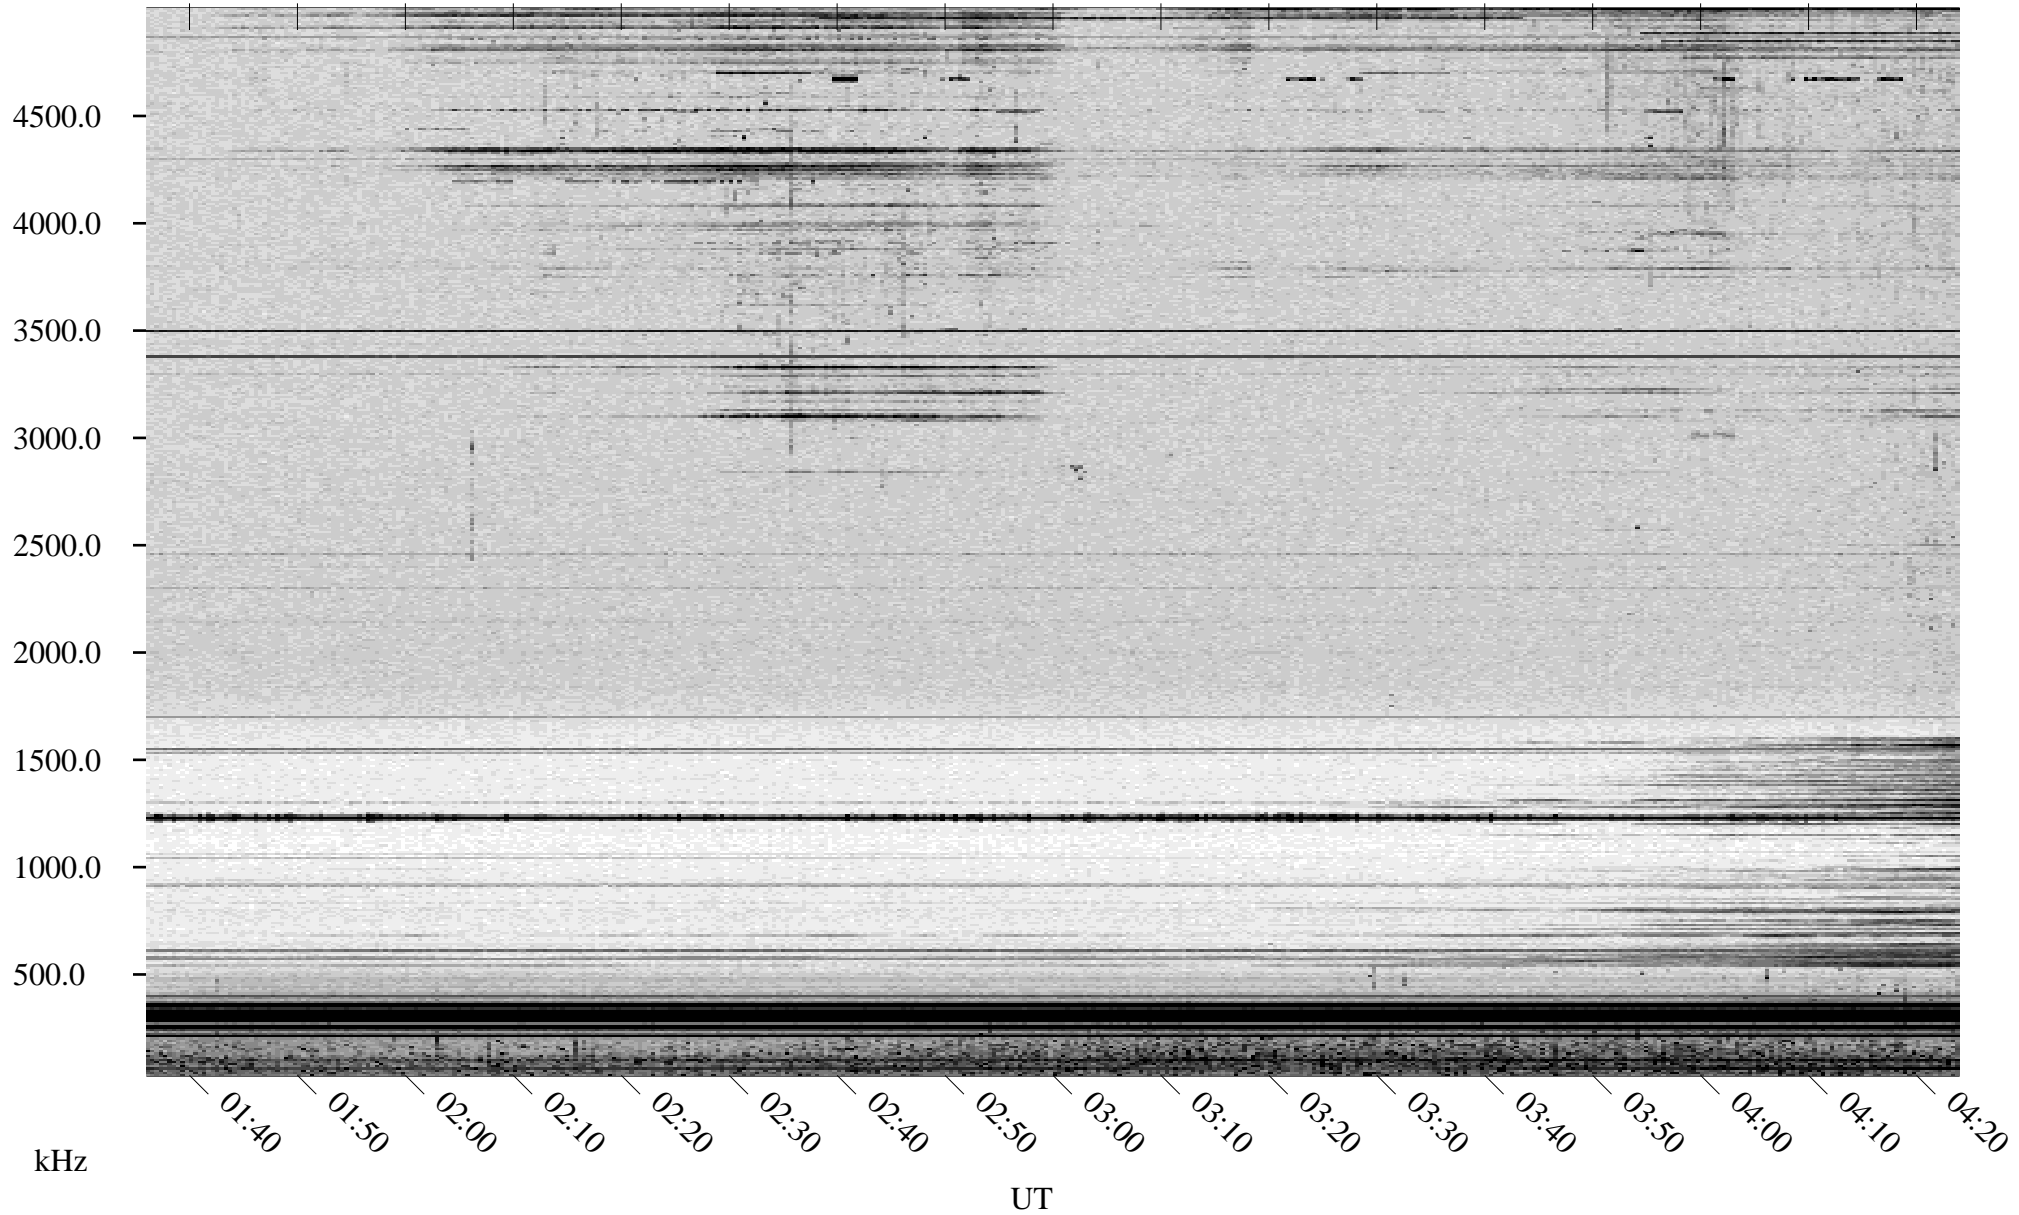

07/01/1998 Churchill, Manitoba

Linear Scale Black = 161 White = 15

ch98182l.r00m max_12

Page 1

07/01/1998 Churchill, Manitoba

Linear Scale Black = 161 White = 15

ch98182l.r00m max_12

Page 2

07/02/1998 Churchill, Manitoba

Linear Scale Black = 161 White = 15

ch98182l.r00m max_12

Page 3

07/02/1998 Churchill, Manitoba

Linear Scale Black = 161 White = 15

ch98182l.r00m max_12

Page 4

07/02/1998 Churchill, Manitoba

Linear Scale Black = 161 White = 15

ch98182l.r00m max_12

Page 5

07/02/1998 Churchill, Manitoba

Linear Scale Black = 161 White = 15

ch98182l.r00m max_12

Page 6

07/02/1998 Churchill, Manitoba

Linear Scale Black = 161 White = 15

ch98182l.r00m max_12

Page 7

07/02/1998 Churchill, Manitoba

Linear Scale Black = 161 White = 15

ch98182l.r00m max_12

Page 8