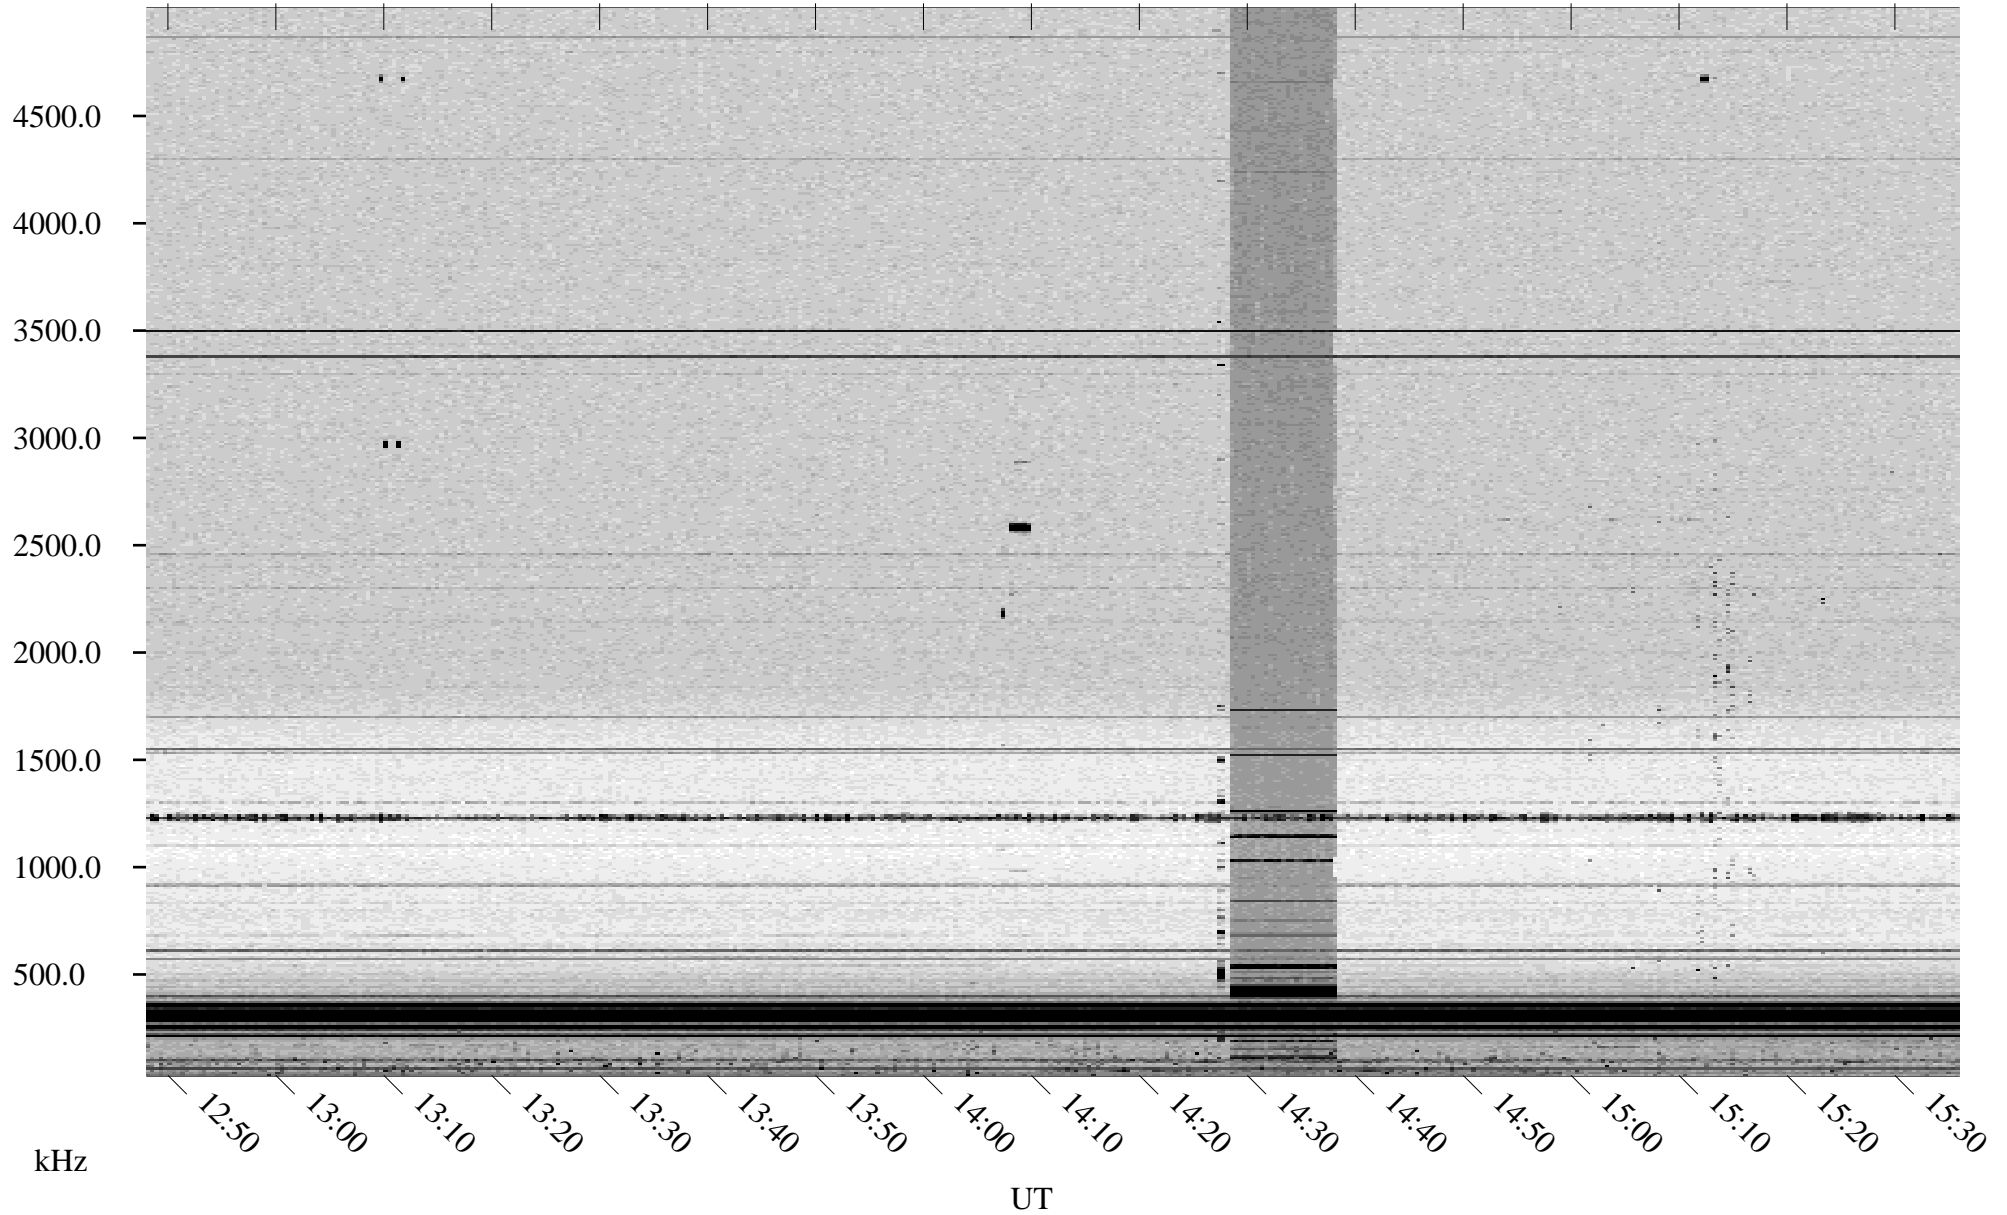

07/01/1998 Churchill, Manitoba

Linear Scale Black = 161 White = 15

ch98182l.r00m max_12

Page 1

07/01/1998 Churchill, Manitoba

Linear Scale Black = 161 White = 15

ch98182l.r00m max_12

Page 2

07/02/1998 Churchill, Manitoba

Linear Scale Black = 161 White = 15

ch98182l.r00m max_12

Page 3

07/02/1998 Churchill, Manitoba

Linear Scale Black = 161 White = 15

ch98182l.r00m max_12

Page 4

07/02/1998 Churchill, Manitoba

Linear Scale Black = 161 White = 15

ch98182l.r00m max_12

Page 5

07/02/1998 Churchill, Manitoba

Linear Scale Black = 161 White = 15

ch98182l.r00m max_12

Page 6

07/02/1998 Churchill, Manitoba

Linear Scale Black = 161 White = 15

ch98182l.r00m max_12

Page 7

07/02/1998 Churchill, Manitoba

Linear Scale Black = 161 White = 15

ch98182l.r00m max_12

Page 8