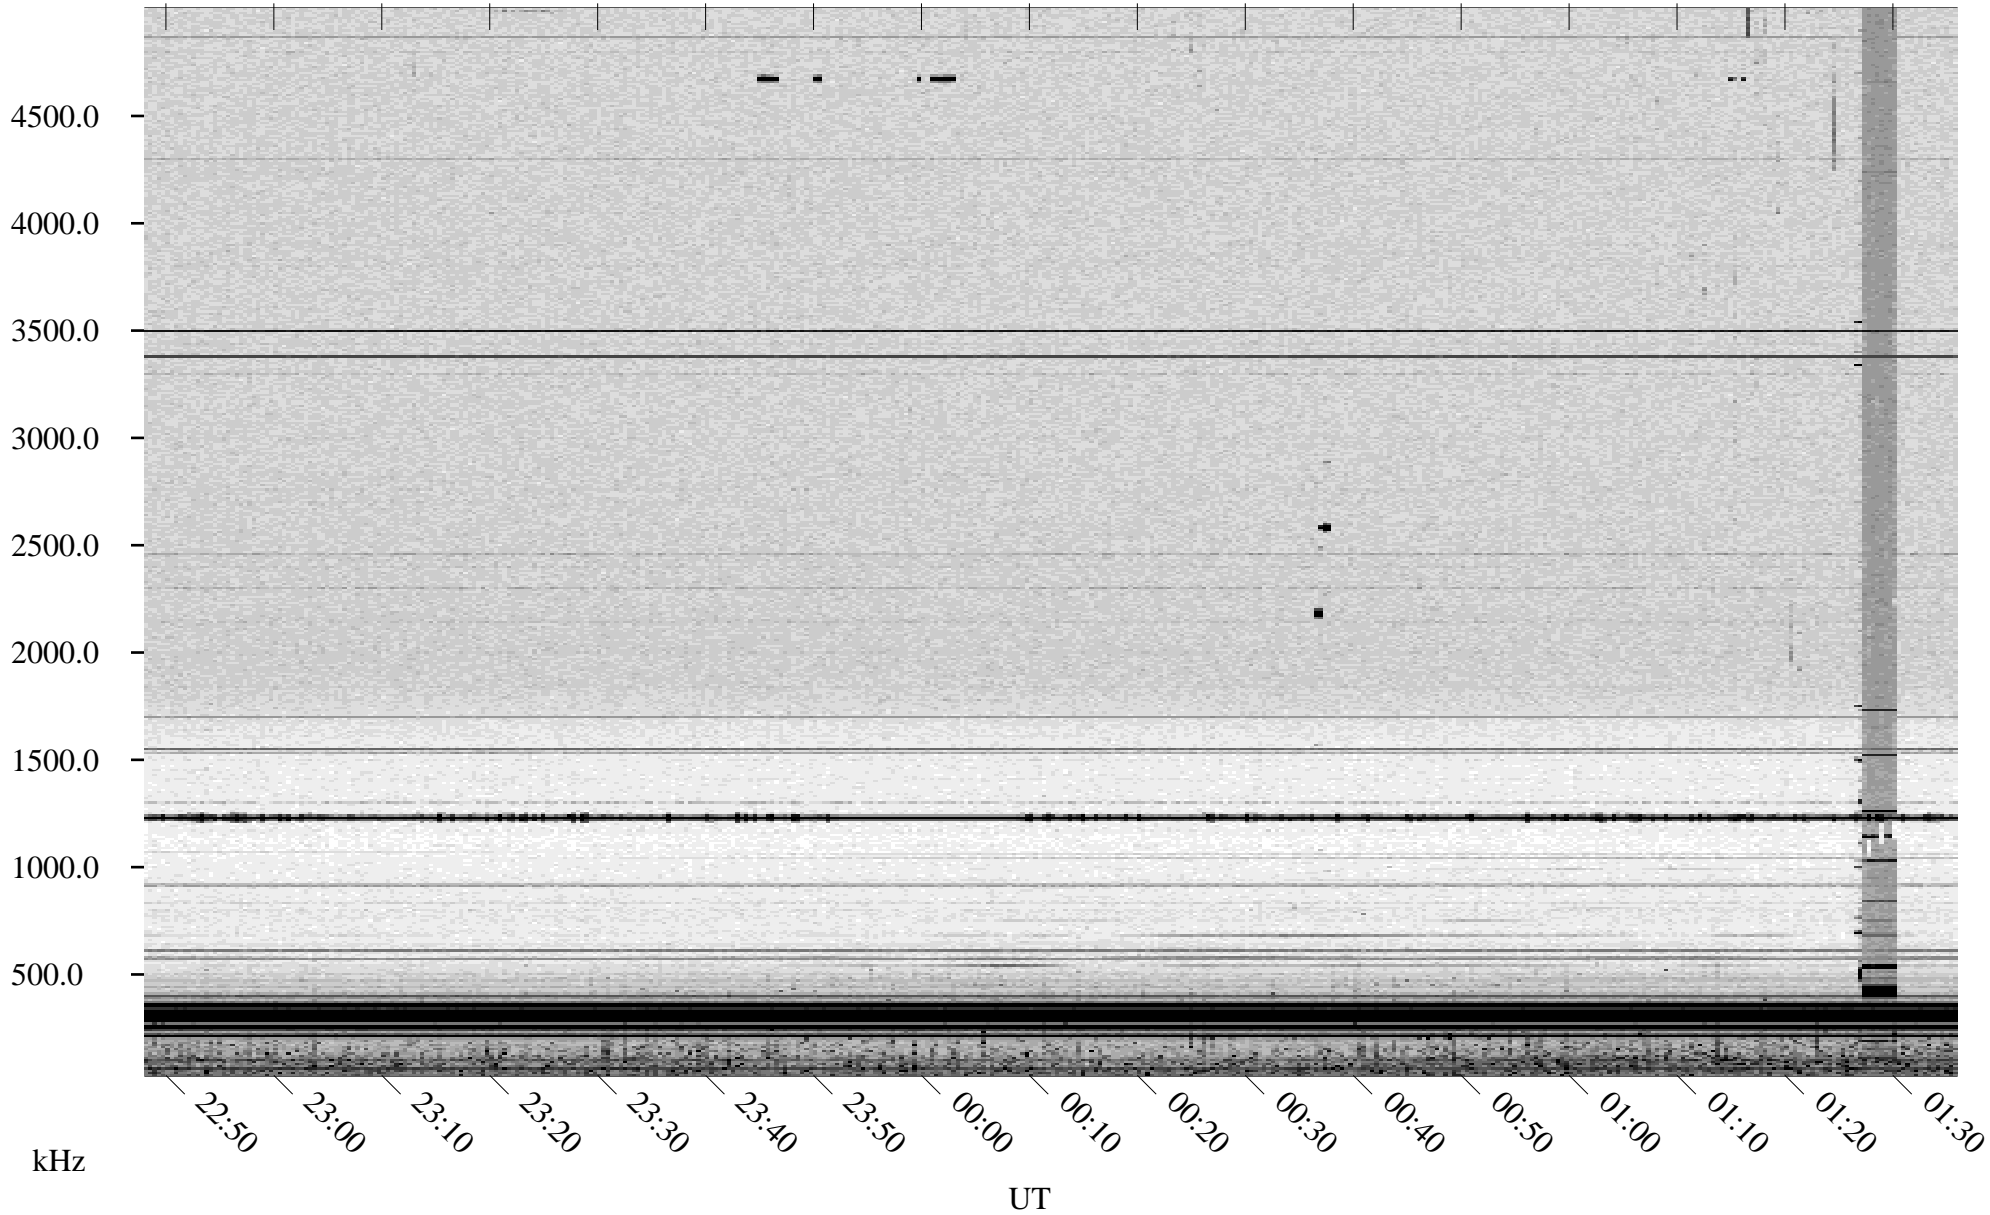

07/01/1998 Churchill, Manitoba

Linear Scale Black = 161 White = 15

ch98182l.r00m max_12

Page 1

07/01/1998 Churchill, Manitoba

Linear Scale Black = 161 White = 15

ch98182l.r00m max_12

Page 2

07/02/1998 Churchill, Manitoba

Linear Scale Black = 161 White = 15

ch98182l.r00m max_12

Page 3

07/02/1998 Churchill, Manitoba

Linear Scale Black = 161 White = 15

ch98182l.r00m max_12

Page 4

07/02/1998 Churchill, Manitoba

Linear Scale Black = 161 White = 15

ch98182l.r00m max_12

Page 5

07/02/1998 Churchill, Manitoba

Linear Scale Black = 161 White = 15

ch98182l.r00m max_12

Page 6

07/02/1998 Churchill, Manitoba

Linear Scale Black = 161 White = 15

ch98182l.r00m max_12

Page 7

07/02/1998 Churchill, Manitoba

Linear Scale Black = 161 White = 15

ch98182l.r00m max_12

Page 8