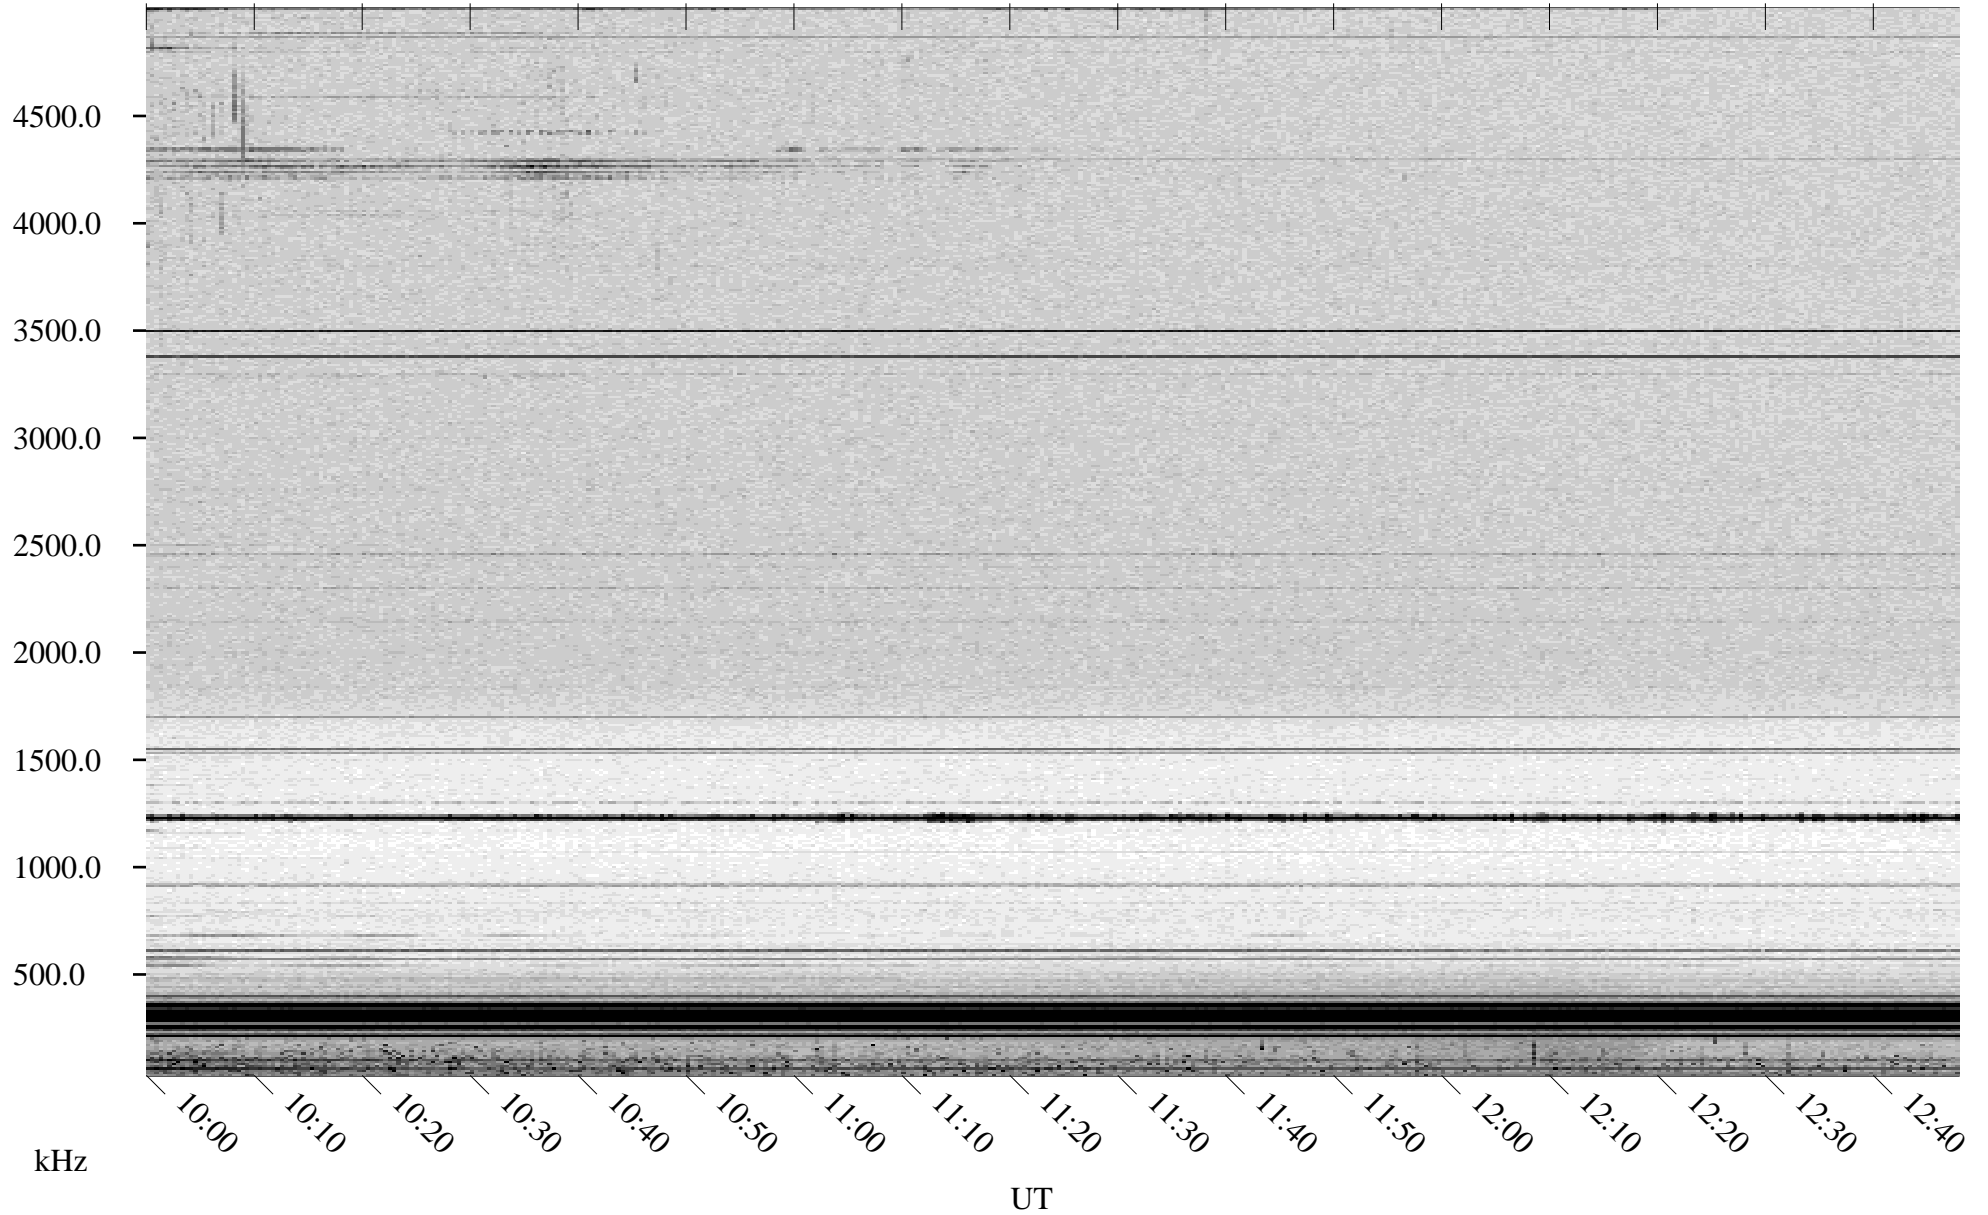

07/03/1998 Churchill, Manitoba

Linear Scale Black = 161 White = 15

ch98184l.r00m max_12

Page 1

07/03/1998 Churchill, Manitoba

Linear Scale Black = 161 White = 15

ch98184l.r00m max_12

Page 2

07/04/1998 Churchill, Manitoba

Linear Scale Black = 161 White = 15

ch98184l.r00m max_12

Page 3

07/04/1998 Churchill, Manitoba

Linear Scale Black = 161 White = 15

ch98184l.r00m max_12

Page 4

07/04/1998 Churchill, Manitoba

Linear Scale Black = 161 White = 15

ch98184l.r00m max_12

Page 5

07/04/1998 Churchill, Manitoba

Linear Scale Black = 161 White = 15

ch98184l.r00m max_12

Page 6

07/04/1998 Churchill, Manitoba

Linear Scale Black = 161 White = 15

ch98184l.r00m max_12

Page 7

07/04/1998 Churchill, Manitoba

Linear Scale Black = 161 White = 15

ch98184l.r00m max_12

Page 8