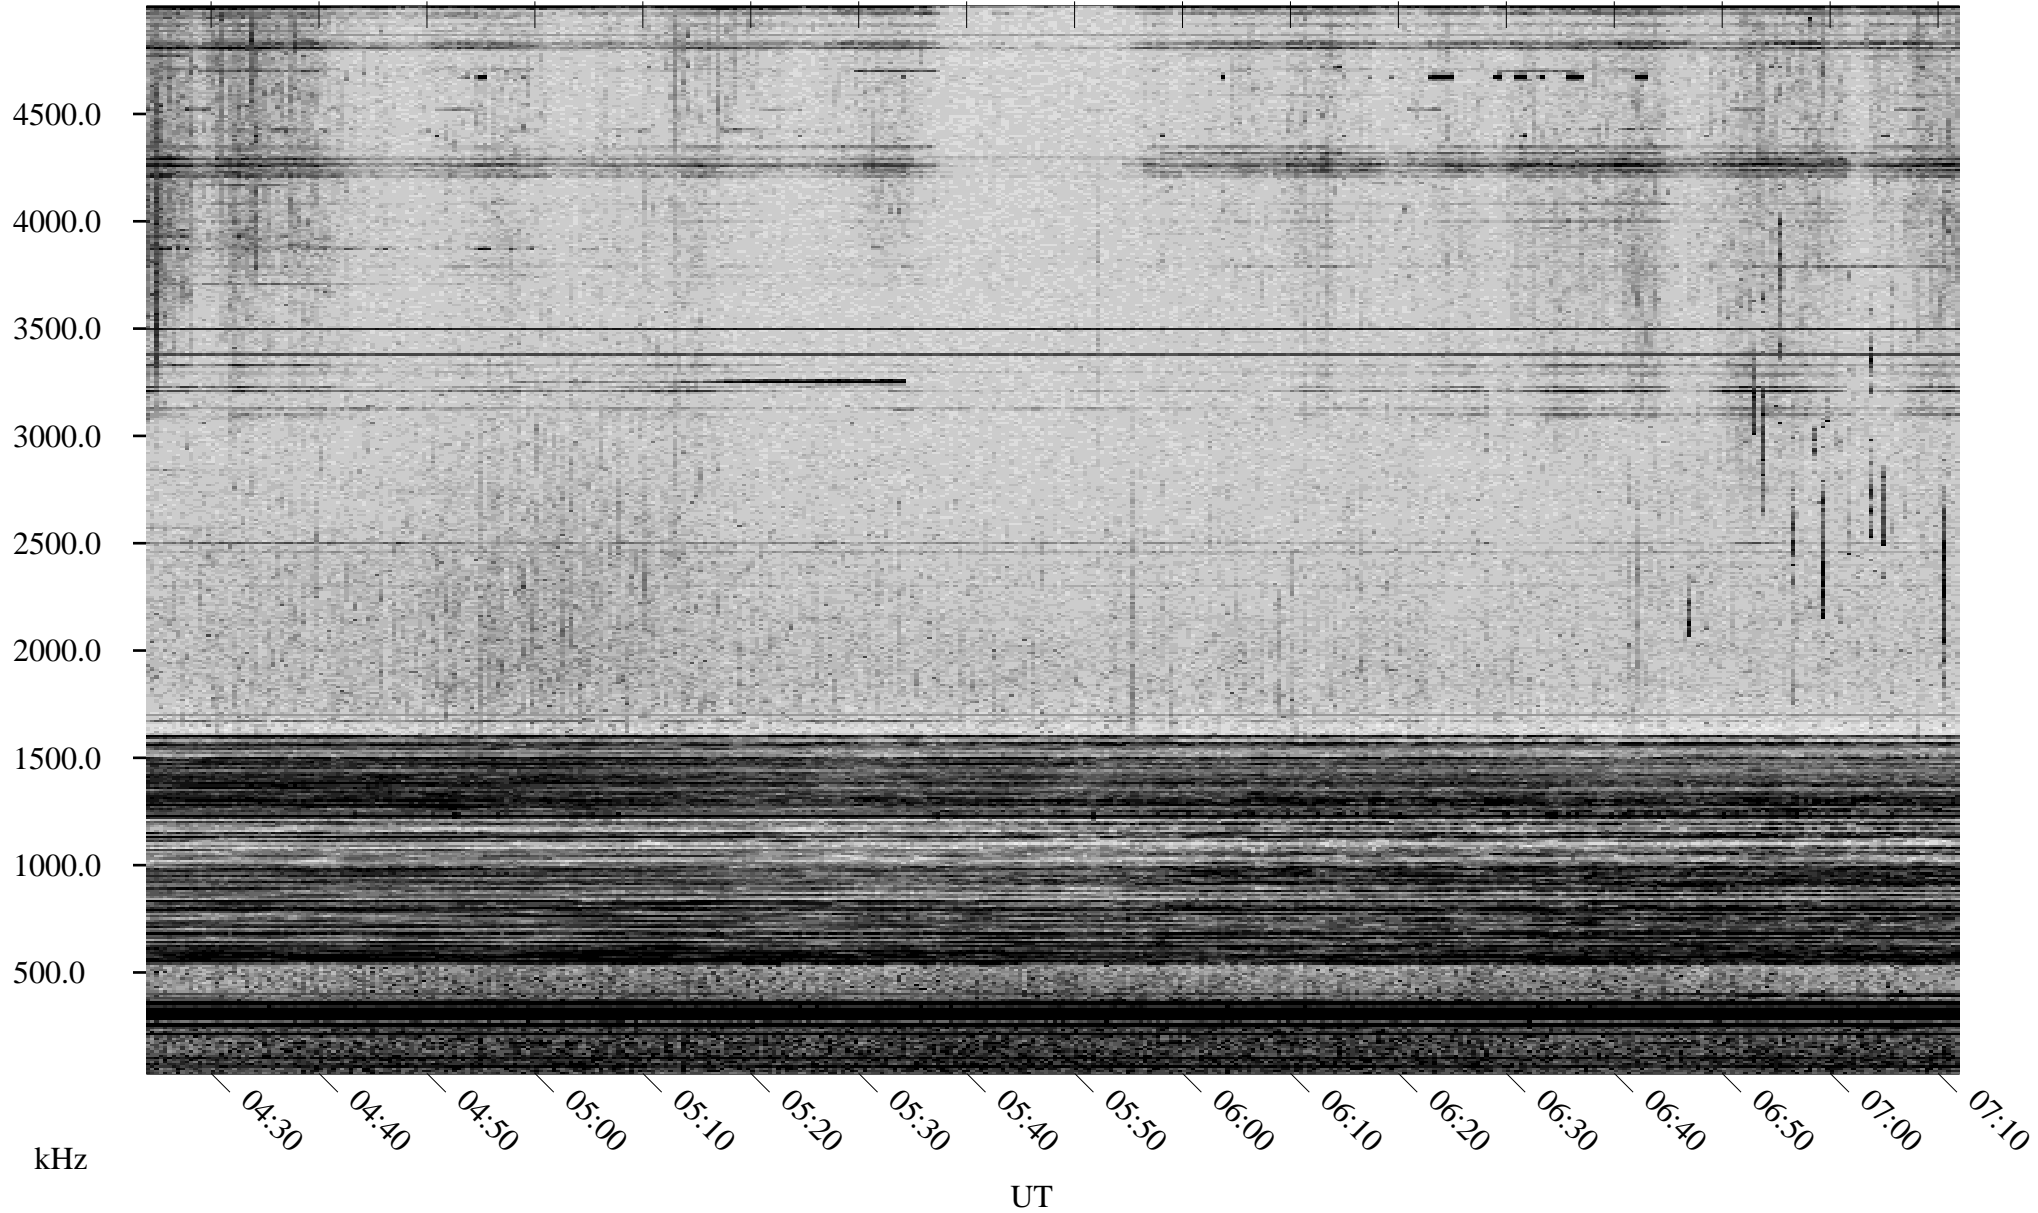

07/03/1998 Churchill, Manitoba

Linear Scale Black = 161 White = 15

ch98184l.r00m max_12

Page 1

07/03/1998 Churchill, Manitoba

Linear Scale Black = 161 White = 15

ch98184l.r00m max_12

Page 2

07/04/1998 Churchill, Manitoba

Linear Scale Black = 161 White = 15

ch98184l.r00m max_12

Page 3

07/04/1998 Churchill, Manitoba

Linear Scale Black = 161 White = 15

ch98184l.r00m max_12

Page 4

07/04/1998 Churchill, Manitoba

Linear Scale Black = 161 White = 15

ch98184l.r00m max_12

Page 5

07/04/1998 Churchill, Manitoba

Linear Scale Black = 161 White = 15

ch98184l.r00m max_12

Page 6

07/04/1998 Churchill, Manitoba

Linear Scale Black = 161 White = 15

ch98184l.r00m max_12

Page 7

07/04/1998 Churchill, Manitoba

Linear Scale Black = 161 White = 15

ch98184l.r00m max_12

Page 8