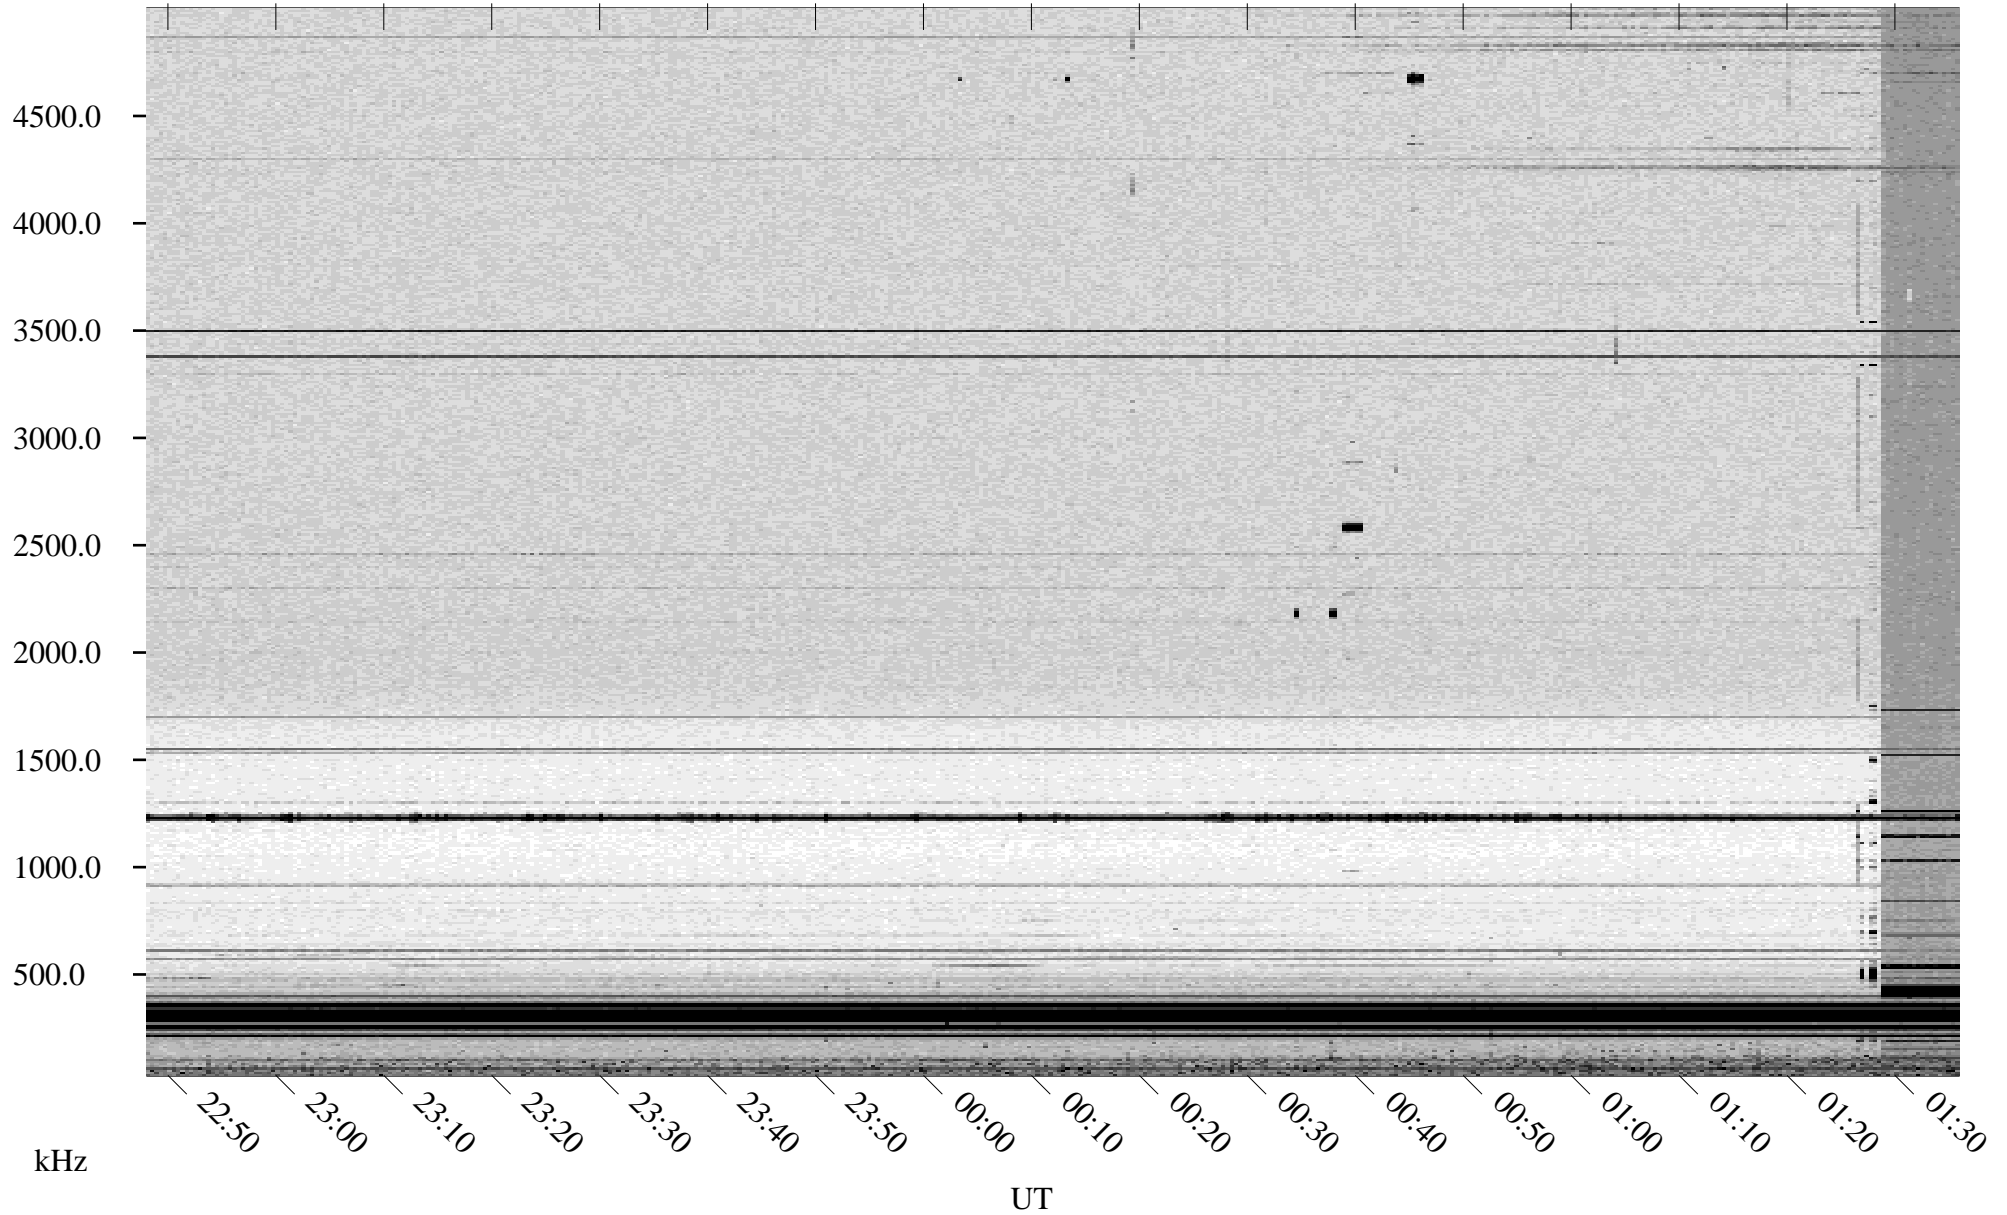

07/03/1998 Churchill, Manitoba

Linear Scale Black = 161 White = 15

ch98184l.r00m max_12

Page 1

07/03/1998 Churchill, Manitoba

Linear Scale Black = 161 White = 15

ch98184l.r00m max_12

Page 2

07/04/1998 Churchill, Manitoba

Linear Scale Black = 161 White = 15

ch98184l.r00m max_12

Page 3

07/04/1998 Churchill, Manitoba

Linear Scale Black = 161 White = 15

ch98184l.r00m max_12

Page 4

07/04/1998 Churchill, Manitoba

Linear Scale Black = 161 White = 15

ch98184l.r00m max_12

Page 5

07/04/1998 Churchill, Manitoba

Linear Scale Black = 161 White = 15

ch98184l.r00m max_12

Page 6

07/04/1998 Churchill, Manitoba

Linear Scale Black = 161 White = 15

ch98184l.r00m max_12

Page 7

07/04/1998 Churchill, Manitoba

Linear Scale Black = 161 White = 15

ch98184l.r00m max_12

Page 8