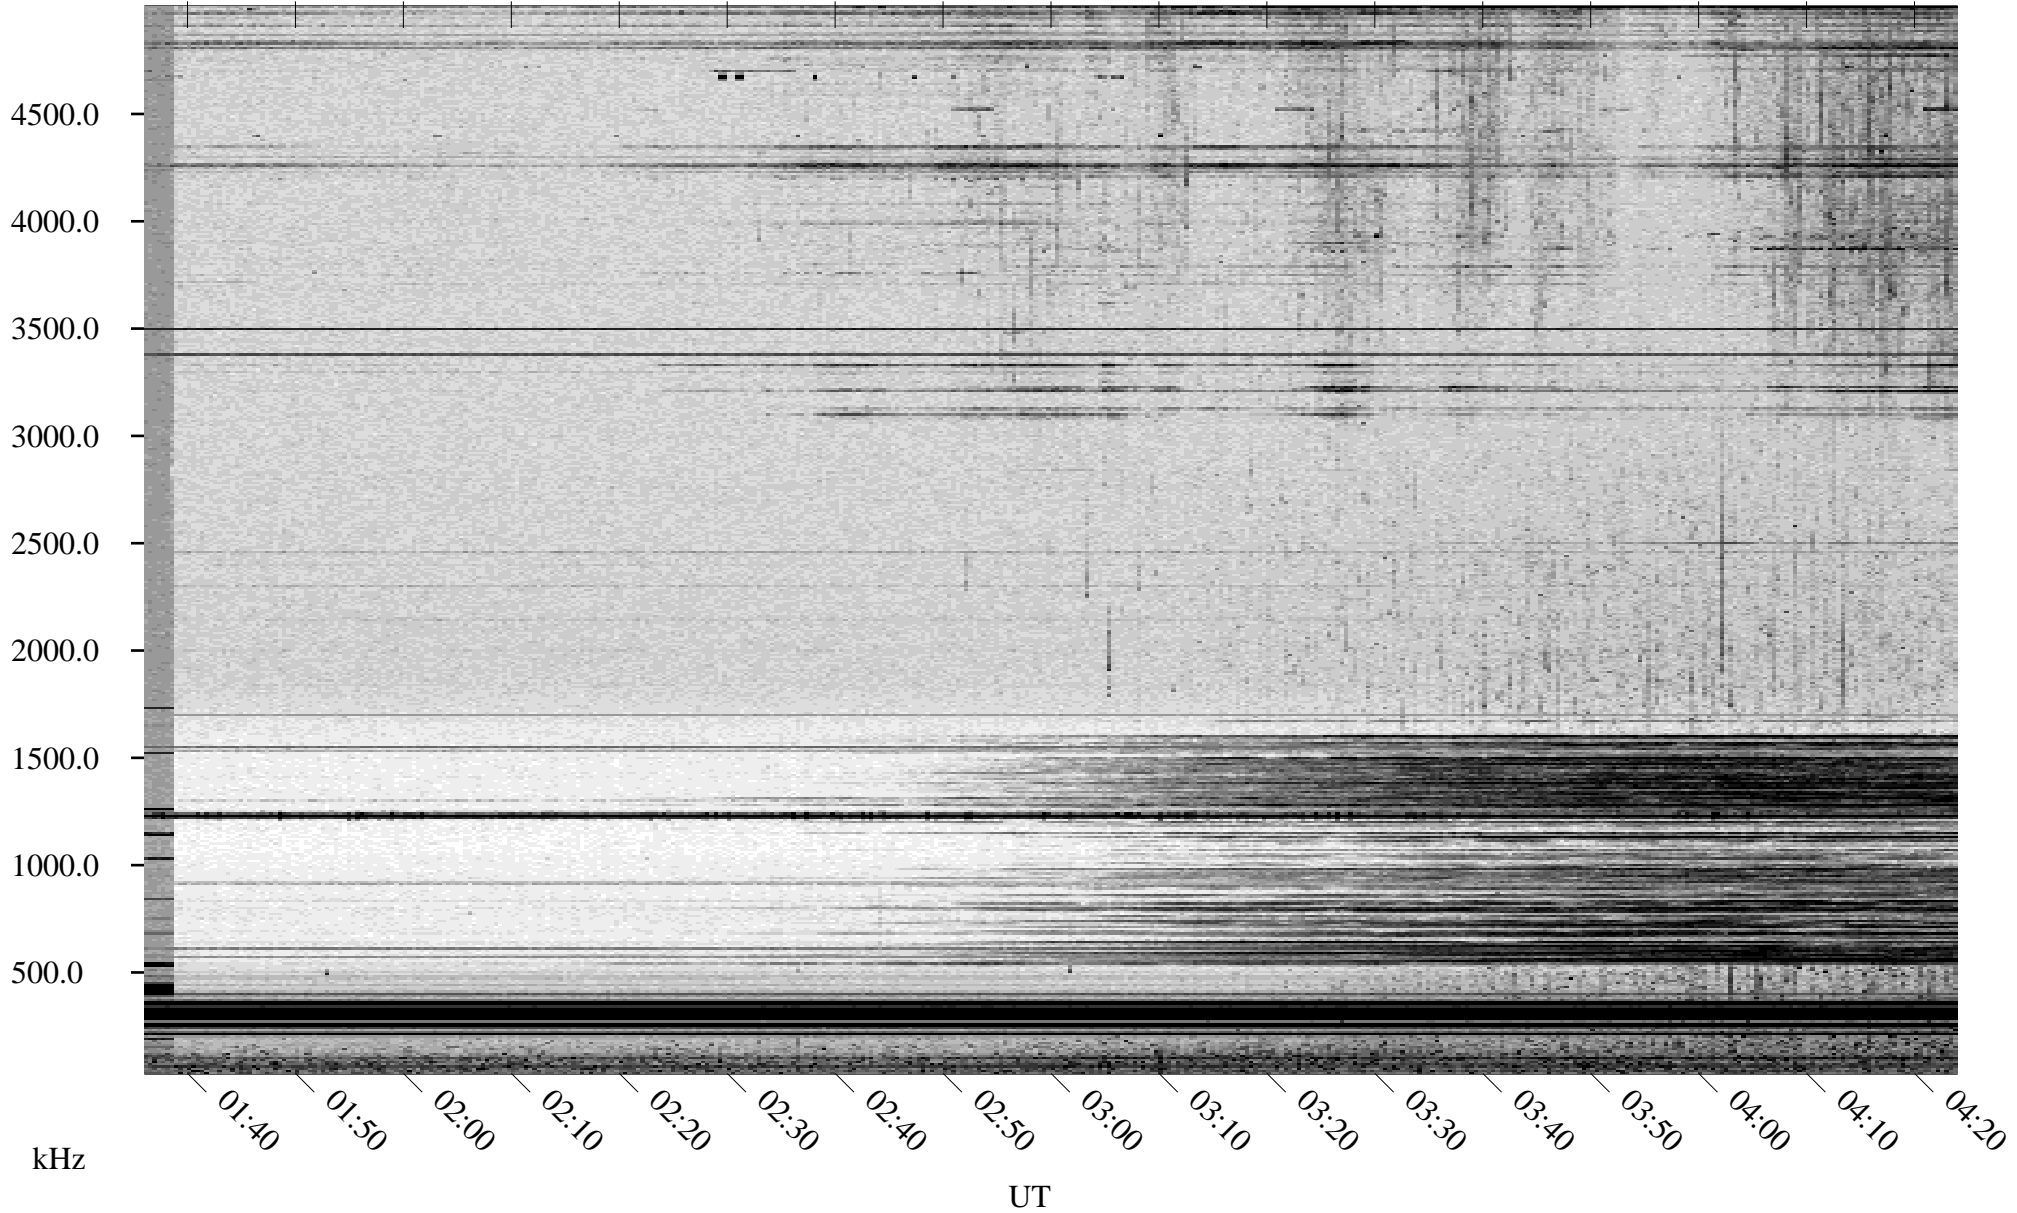

07/03/1998 Churchill, Manitoba

Linear Scale Black = 161 White = 15

ch98184l.r00m max_12

Page 1

07/03/1998 Churchill, Manitoba

Linear Scale Black = 161 White = 15

ch98184l.r00m max_12

Page 2

07/04/1998 Churchill, Manitoba

Linear Scale Black = 161 White = 15

ch98184l.r00m max_12

Page 3

07/04/1998 Churchill, Manitoba

Linear Scale Black = 161 White = 15

ch98184l.r00m max_12

Page 4

07/04/1998 Churchill, Manitoba

Linear Scale Black = 161 White = 15

ch98184l.r00m max_12

Page 5

07/04/1998 Churchill, Manitoba

Linear Scale Black = 161 White = 15

ch98184l.r00m max_12

Page 6

07/04/1998 Churchill, Manitoba

Linear Scale Black = 161 White = 15

ch98184l.r00m max_12

Page 7

07/04/1998 Churchill, Manitoba

Linear Scale Black = 161 White = 15

ch98184l.r00m max_12

Page 8