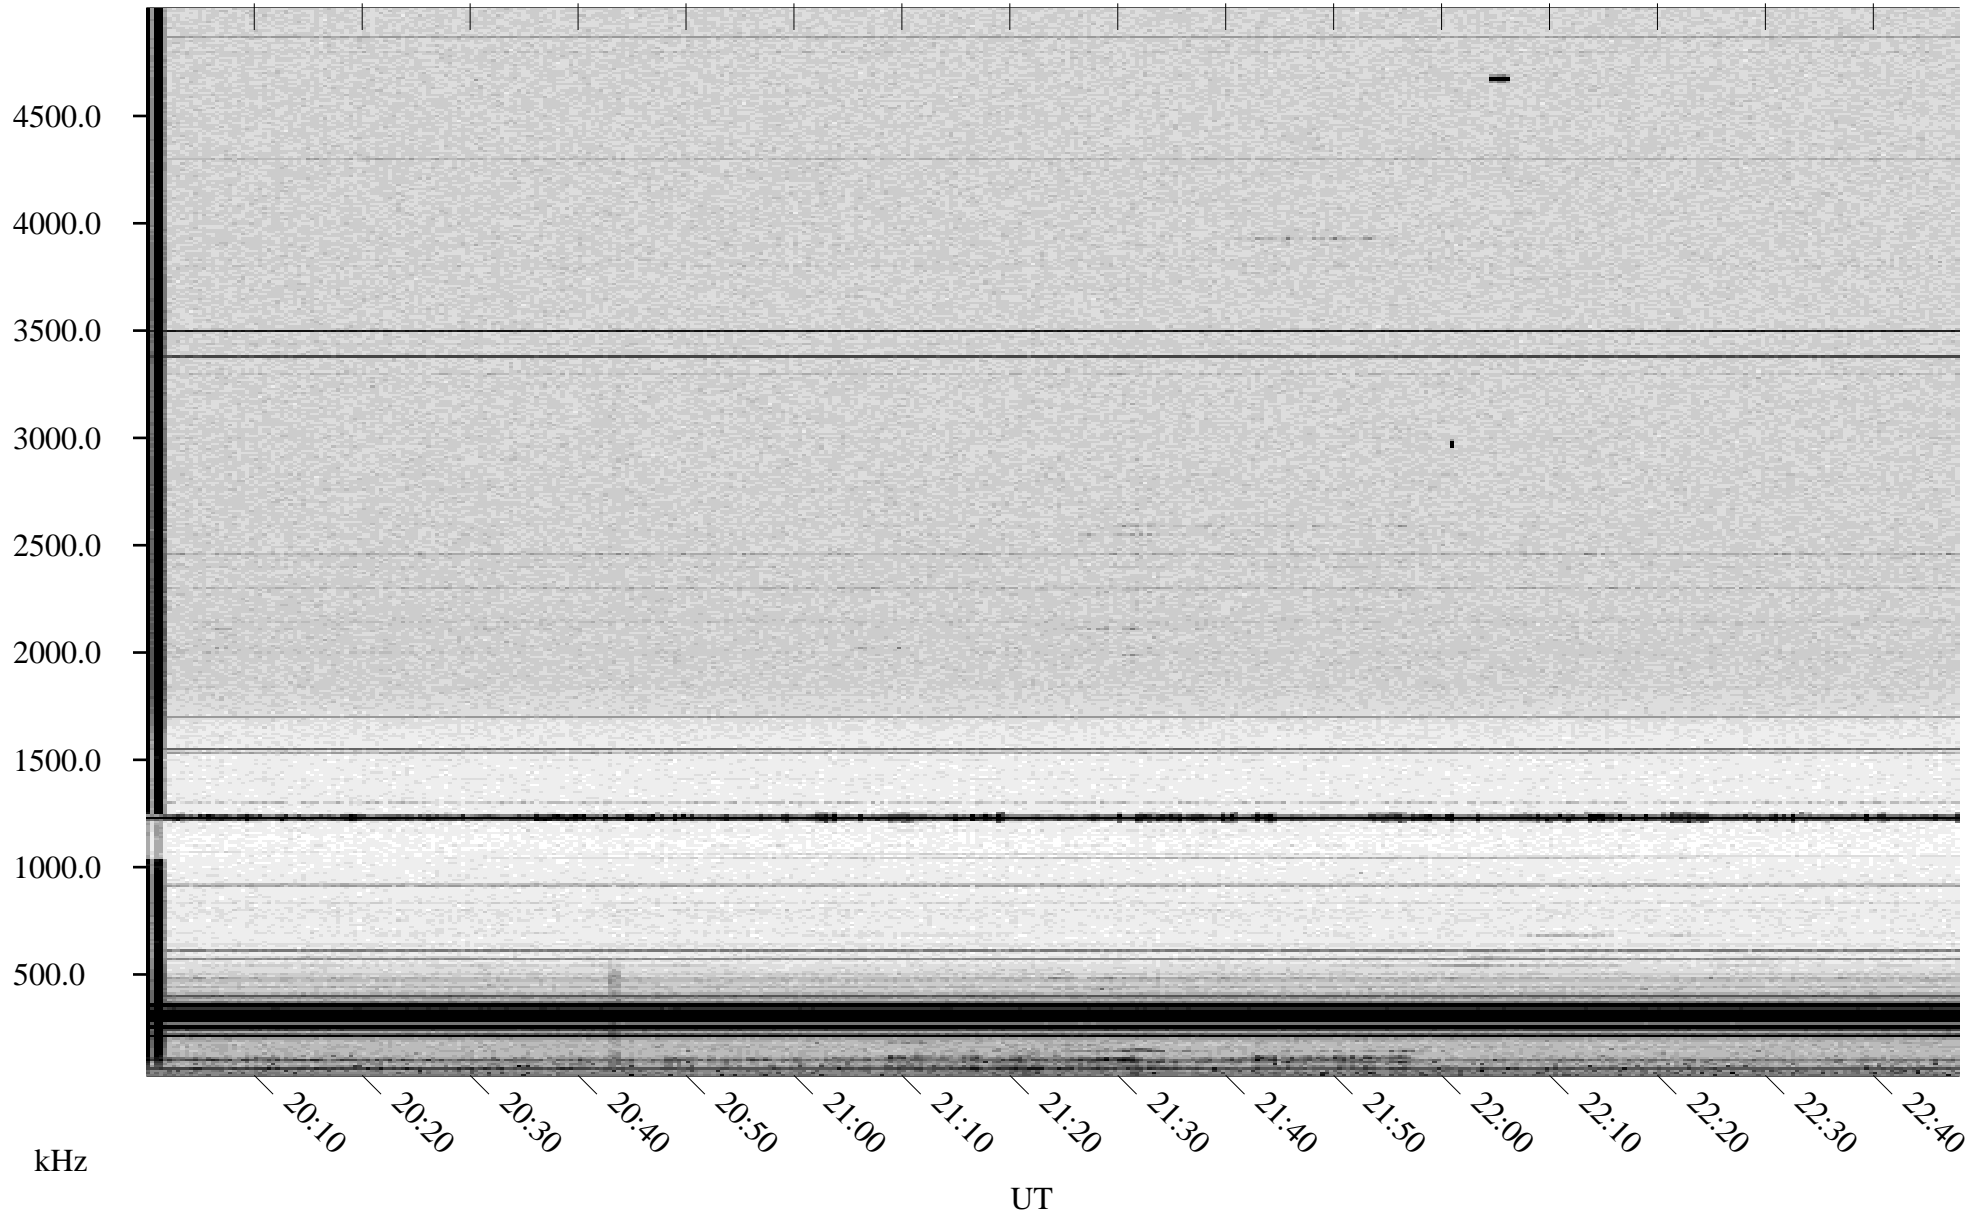

07/03/1998 Churchill, Manitoba

Linear Scale Black = 161 White = 15

ch98184l.r00m max_12

Page 1

07/03/1998 Churchill, Manitoba

Linear Scale Black = 161 White = 15

ch98184l.r00m max_12

Page 2

07/04/1998 Churchill, Manitoba

Linear Scale Black = 161 White = 15

ch98184l.r00m max_12

Page 3

07/04/1998 Churchill, Manitoba

Linear Scale Black = 161 White = 15

ch98184l.r00m max_12

Page 4

07/04/1998 Churchill, Manitoba

Linear Scale Black = 161 White = 15

ch98184l.r00m max_12

Page 5

07/04/1998 Churchill, Manitoba

Linear Scale Black = 161 White = 15

ch98184l.r00m max_12

Page 6

07/04/1998 Churchill, Manitoba

Linear Scale Black = 161 White = 15

ch98184l.r00m max_12

Page 7

07/04/1998 Churchill, Manitoba

Linear Scale Black = 161 White = 15

ch98184l.r00m max_12

Page 8