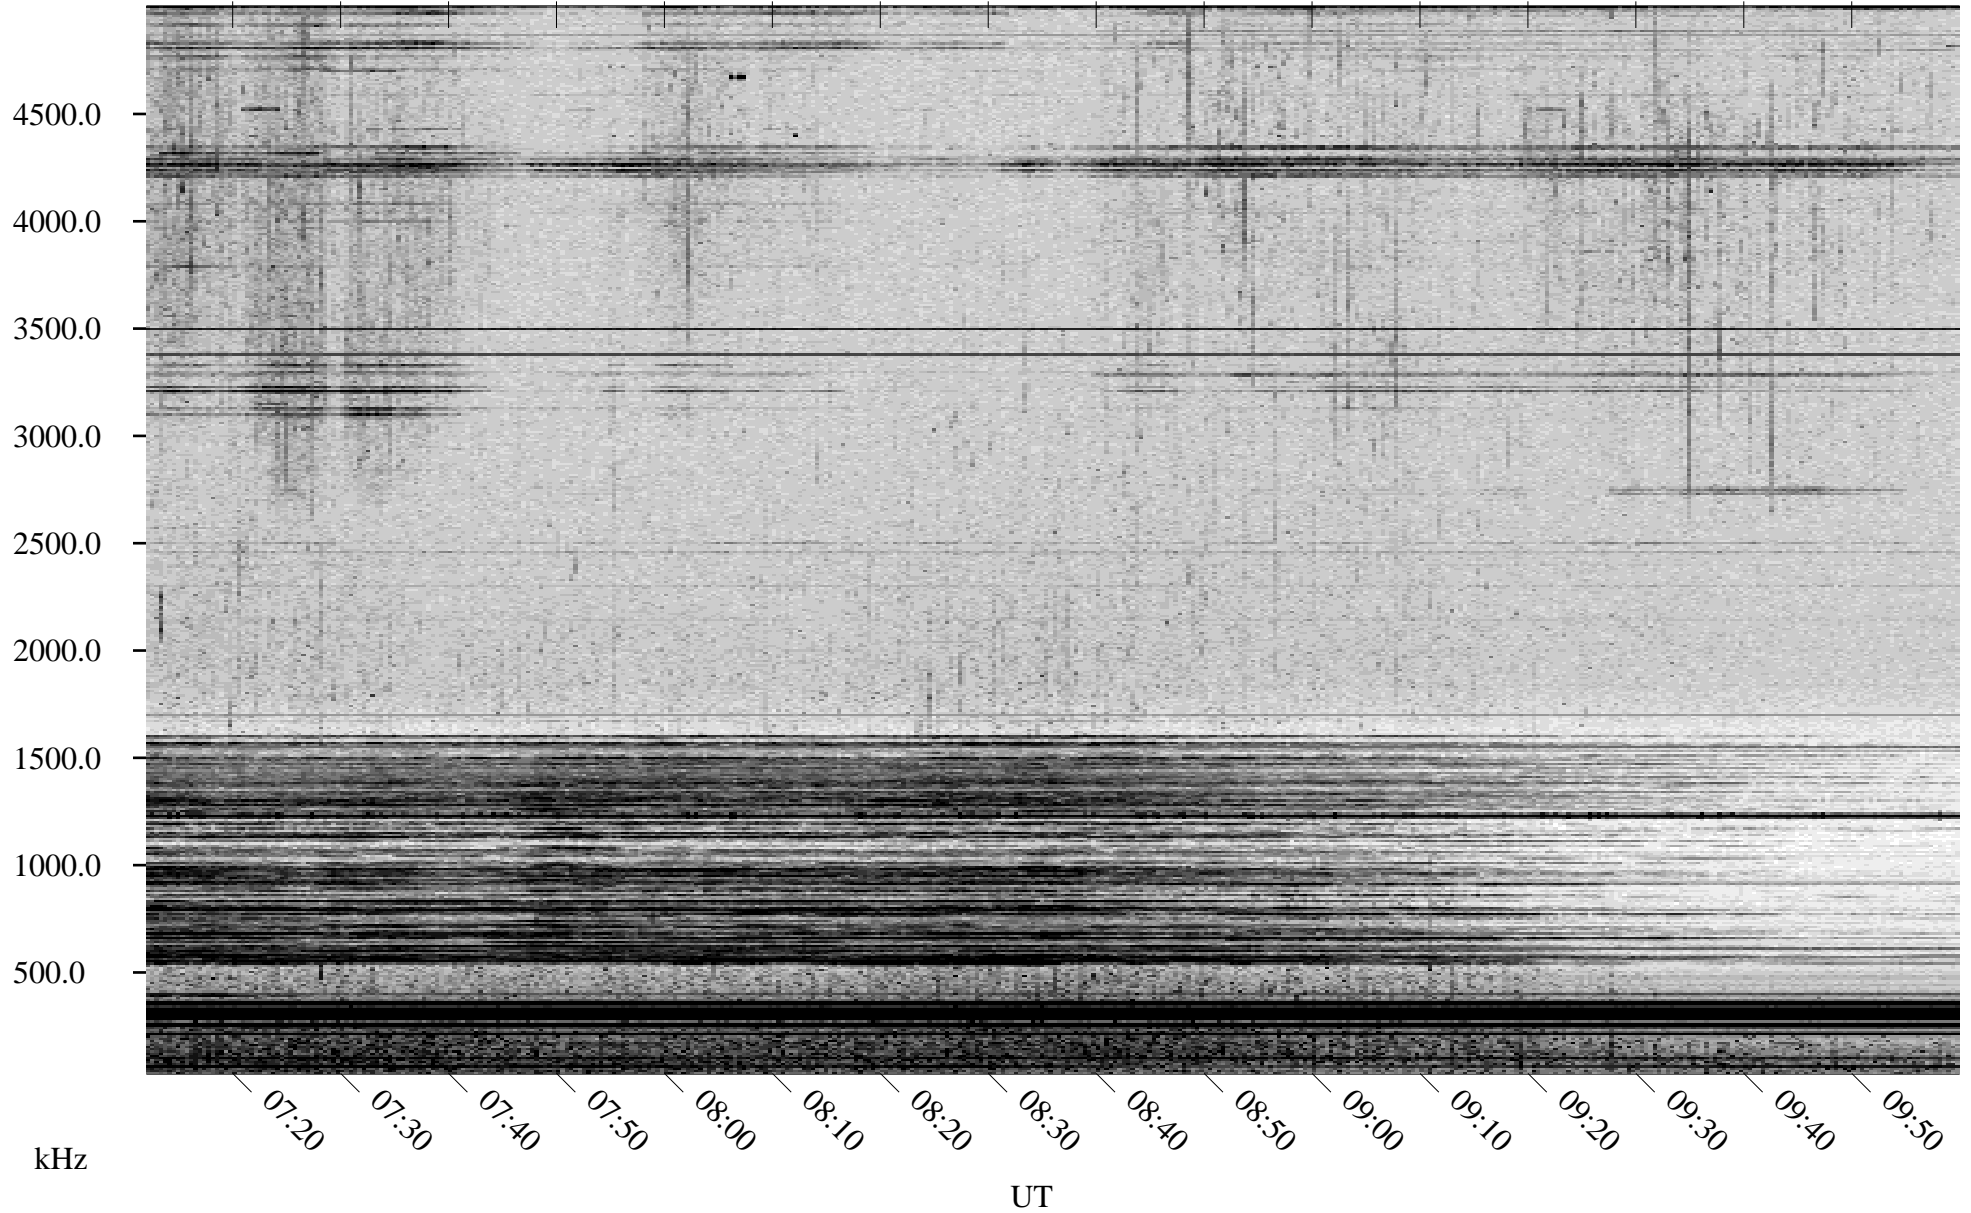

07/03/1998 Churchill, Manitoba

Linear Scale Black = 161 White = 15

ch98184l.r00m max_12

Page 1

07/03/1998 Churchill, Manitoba

Linear Scale Black = 161 White = 15

ch98184l.r00m max_12

Page 2

07/04/1998 Churchill, Manitoba

Linear Scale Black = 161 White = 15

ch98184l.r00m max_12

Page 3

07/04/1998 Churchill, Manitoba

Linear Scale Black = 161 White = 15

ch98184l.r00m max_12

Page 4

07/04/1998 Churchill, Manitoba

Linear Scale Black = 161 White = 15

ch98184l.r00m max_12

Page 5

07/04/1998 Churchill, Manitoba

Linear Scale Black = 161 White = 15

ch98184l.r00m max_12

Page 6

07/04/1998 Churchill, Manitoba

Linear Scale Black = 161 White = 15

ch98184l.r00m max_12

Page 7

07/04/1998 Churchill, Manitoba

Linear Scale Black = 161 White = 15

ch98184l.r00m max_12

Page 8