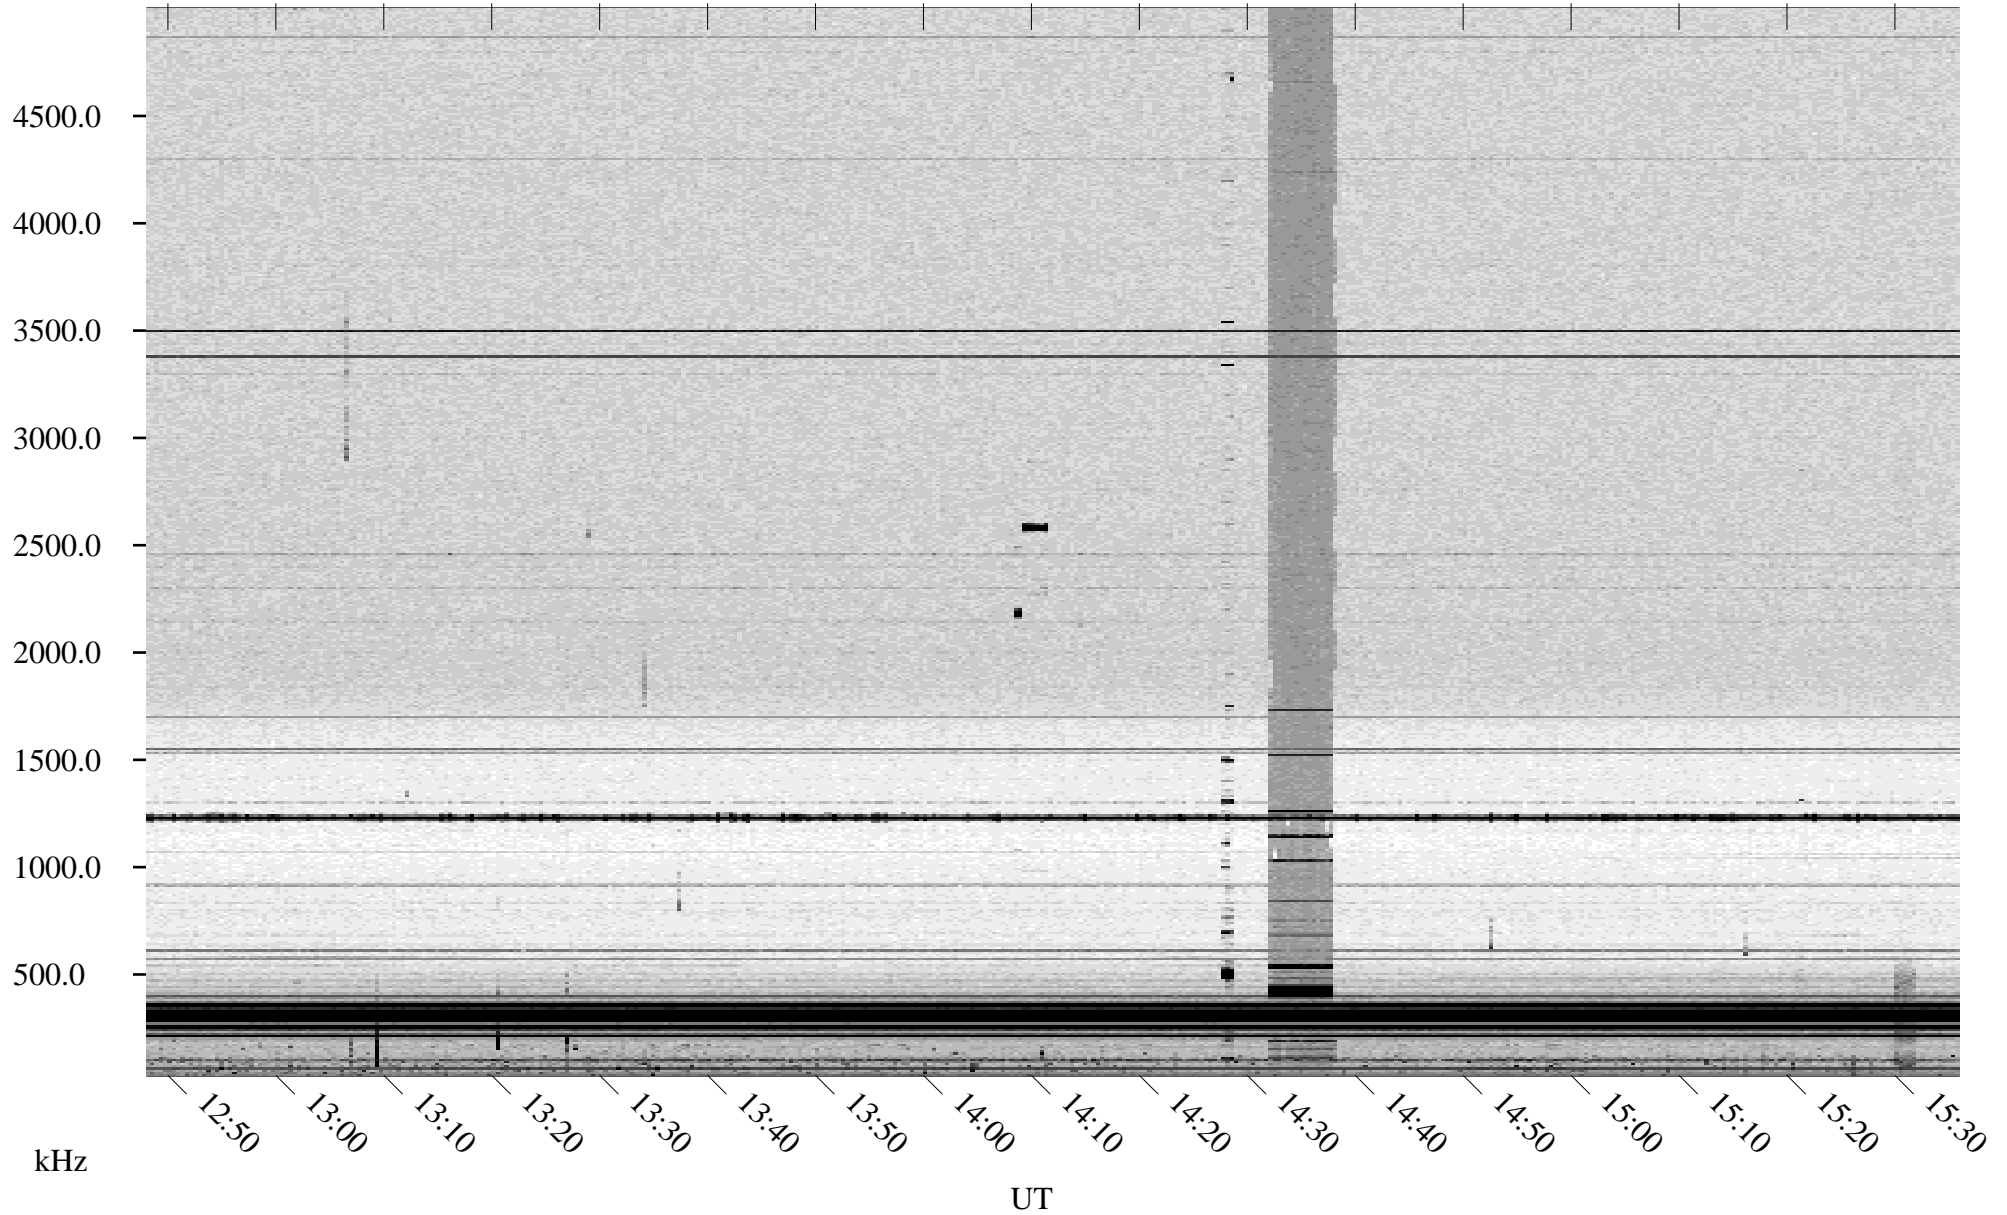

07/03/1998 Churchill, Manitoba

Linear Scale Black = 161 White = 15

ch98184l.r00m max_12

Page 1

07/03/1998 Churchill, Manitoba

Linear Scale Black = 161 White = 15

ch98184l.r00m max_12

Page 2

07/04/1998 Churchill, Manitoba

Linear Scale Black = 161 White = 15

ch98184l.r00m max_12

Page 3

07/04/1998 Churchill, Manitoba

Linear Scale Black = 161 White = 15

ch98184l.r00m max_12

Page 4

07/04/1998 Churchill, Manitoba

Linear Scale Black = 161 White = 15

ch98184l.r00m max_12

Page 5

07/04/1998 Churchill, Manitoba

Linear Scale Black = 161 White = 15

ch98184l.r00m max_12

Page 6

07/04/1998 Churchill, Manitoba

Linear Scale Black = 161 White = 15

ch98184l.r00m max_12

Page 7

07/04/1998 Churchill, Manitoba

Linear Scale Black = 161 White = 15

ch98184l.r00m max_12

Page 8