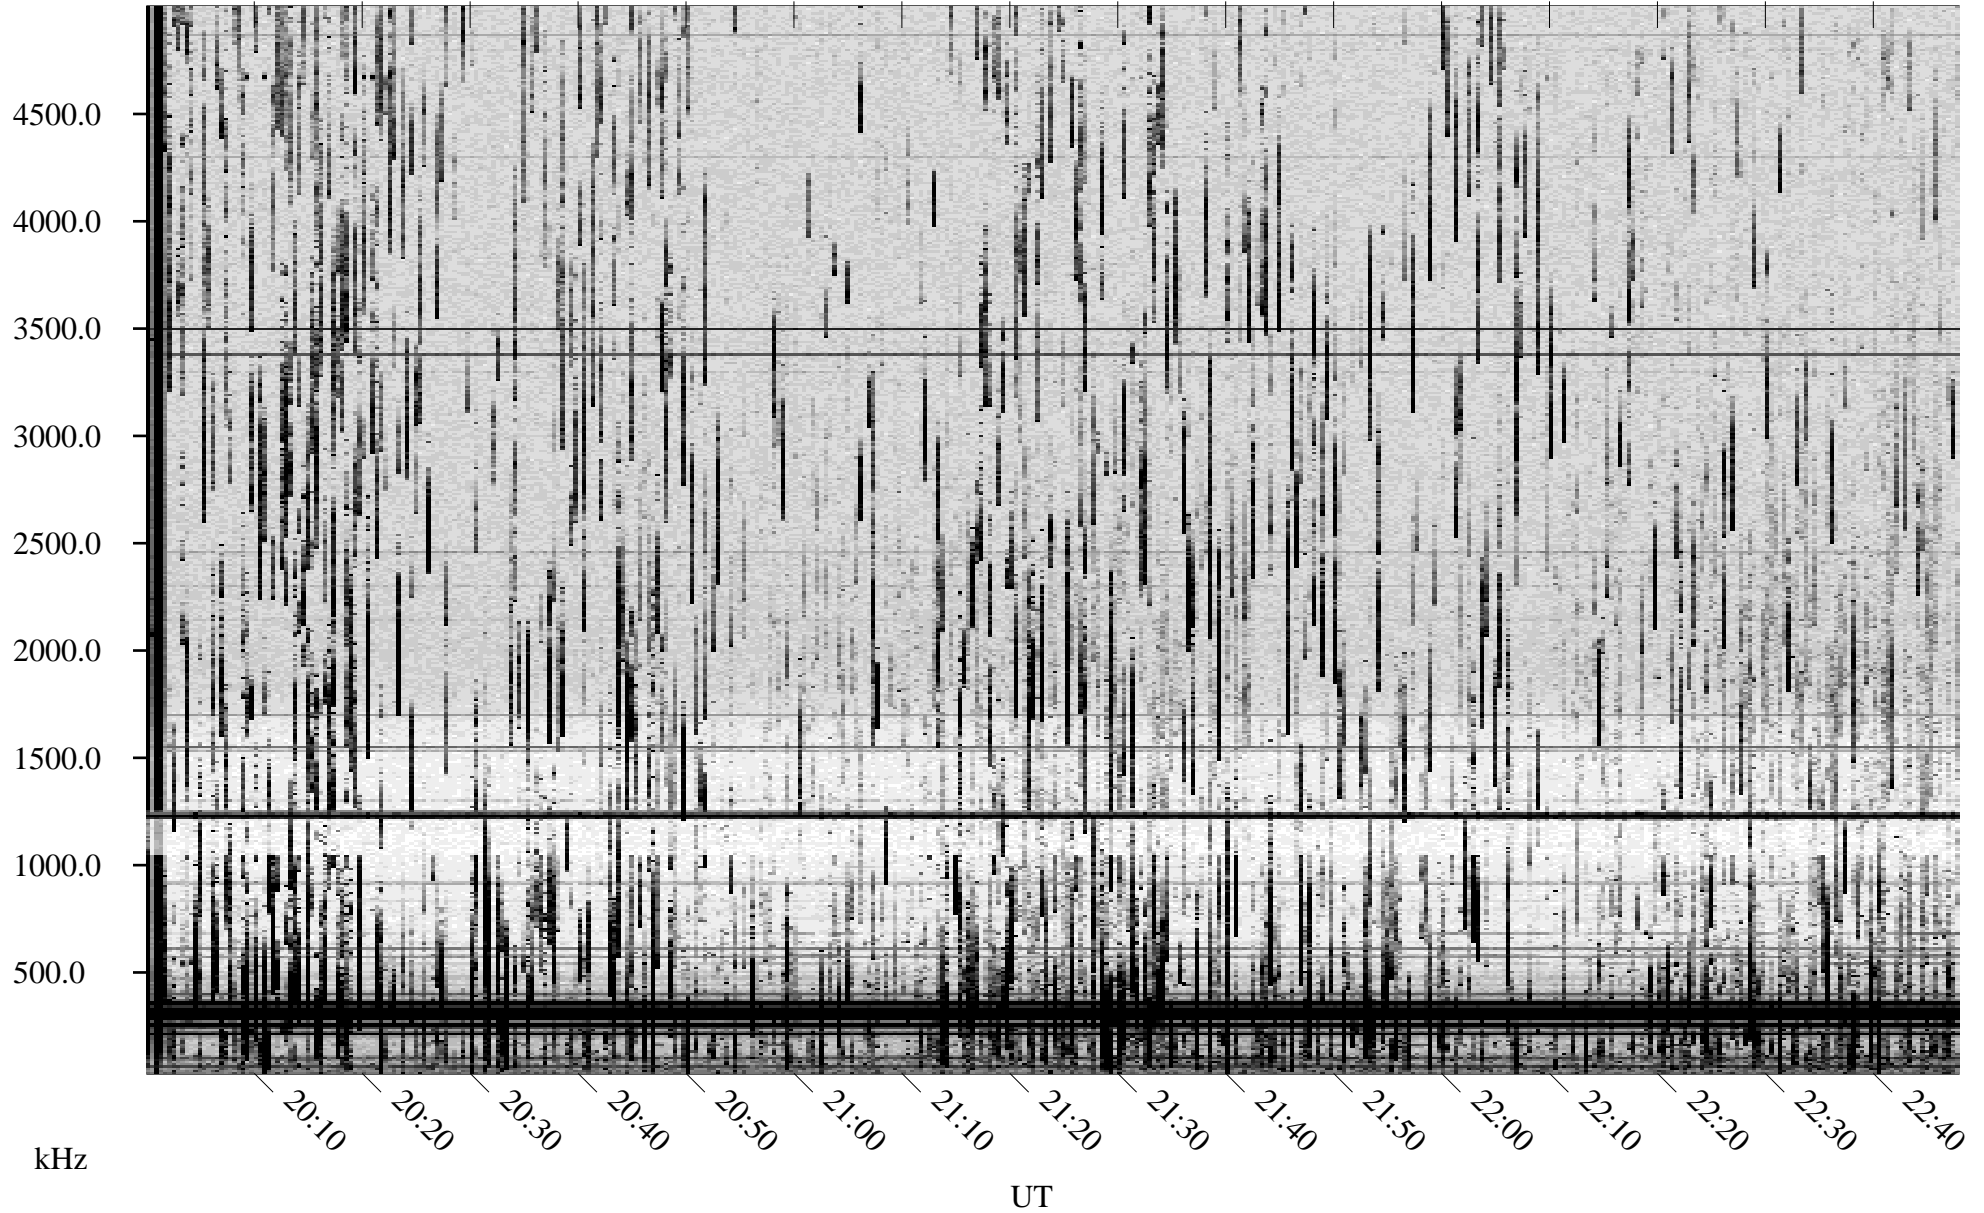

# 07/04/1998 Churchill, Manitoba

Linear Scale    Black = 161    White = 15

ch98185l.r00m max\_12

Page 1

# 07/04/1998 Churchill, Manitoba

Linear Scale    Black = 161    White = 15

ch98185l.r00m max\_12

Page 2

# 07/05/1998 Churchill, Manitoba

Linear Scale    Black = 161    White = 15

ch981851.r00m max\_12

Page 3

# 07/05/1998 Churchill, Manitoba

Linear Scale    Black = 161    White = 15

ch98185l.r00m max\_12

Page 4