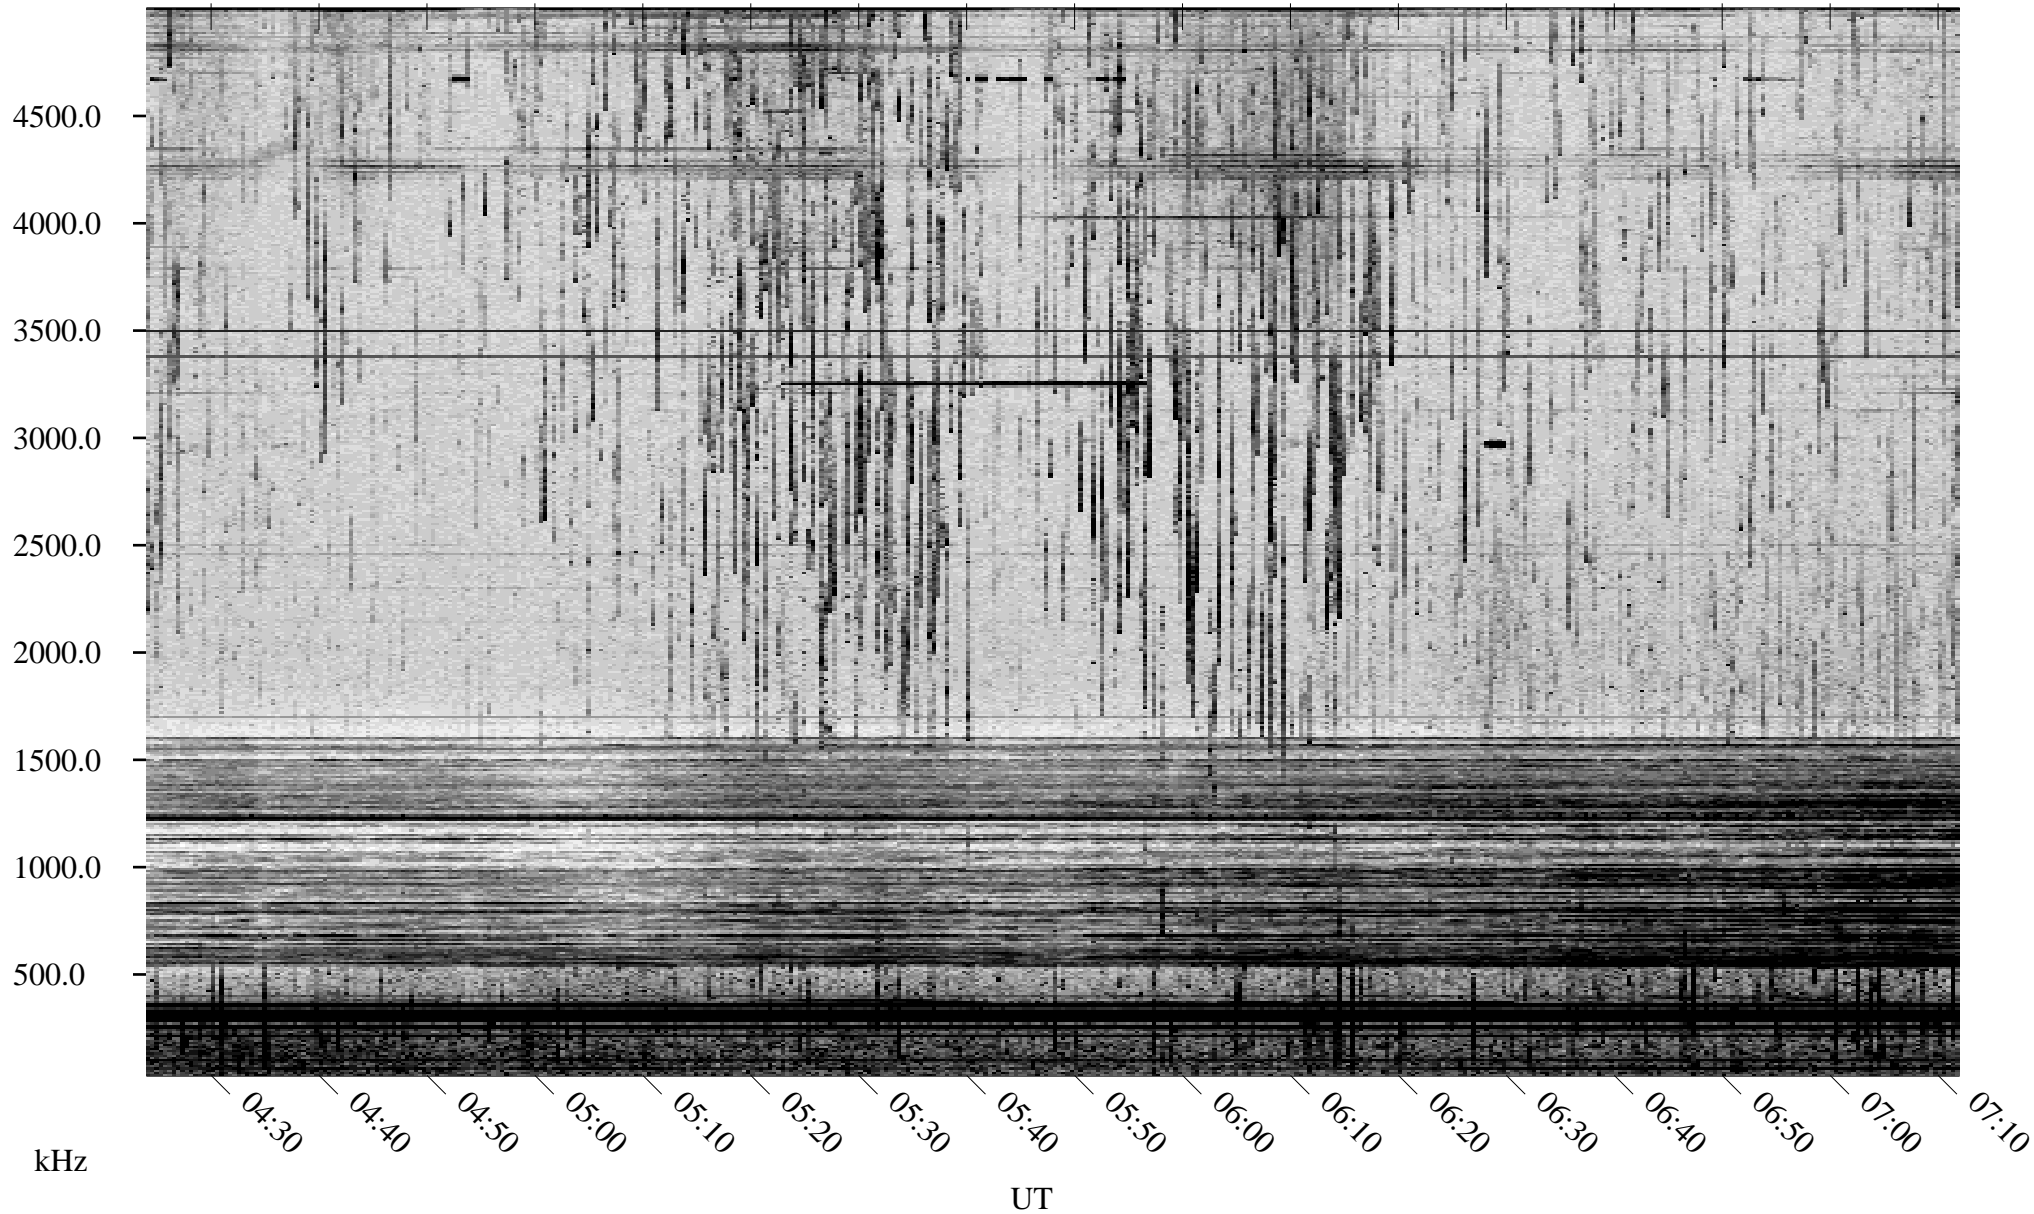

# 07/04/1998 Churchill, Manitoba

Linear Scale    Black = 161    White = 15

ch98185l.r00m max\_12

Page 1

# 07/04/1998 Churchill, Manitoba

Linear Scale    Black = 161    White = 15

ch98185l.r00m max\_12

Page 2

# 07/05/1998 Churchill, Manitoba

Linear Scale    Black = 161    White = 15

ch981851.r00m max\_12

Page 3

# 07/05/1998 Churchill, Manitoba

Linear Scale    Black = 161    White = 15

ch98185l.r00m max\_12

Page 4