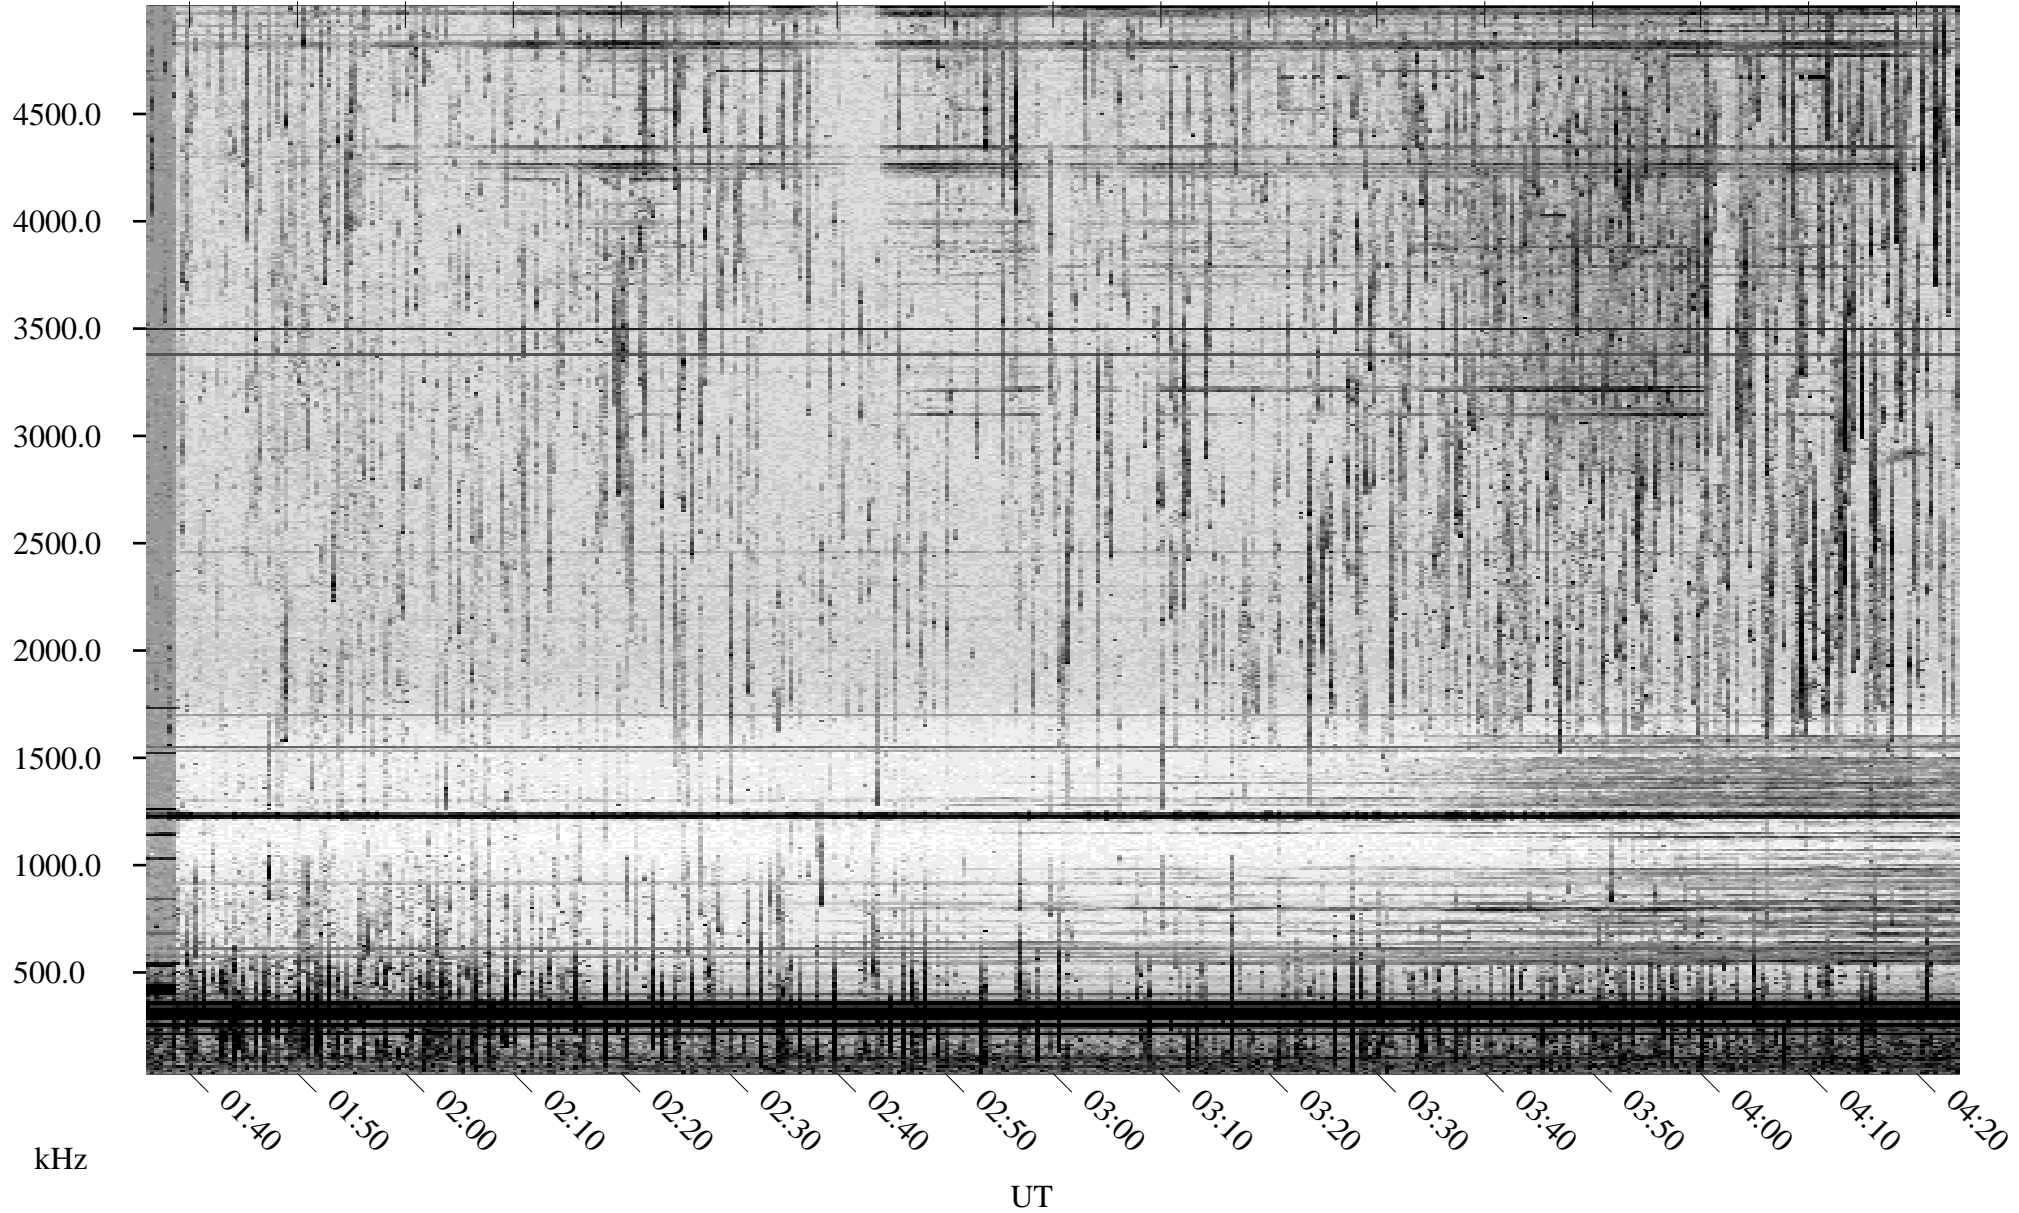

# 07/04/1998 Churchill, Manitoba

Linear Scale    Black = 161    White = 15

ch98185l.r00m max\_12

Page 1

# 07/04/1998 Churchill, Manitoba

Linear Scale    Black = 161    White = 15

ch98185l.r00m max\_12

Page 2

# 07/05/1998 Churchill, Manitoba

Linear Scale    Black = 161    White = 15

ch981851.r00m max\_12

Page 3

# 07/05/1998 Churchill, Manitoba

Linear Scale    Black = 161    White = 15

ch98185l.r00m max\_12

Page 4