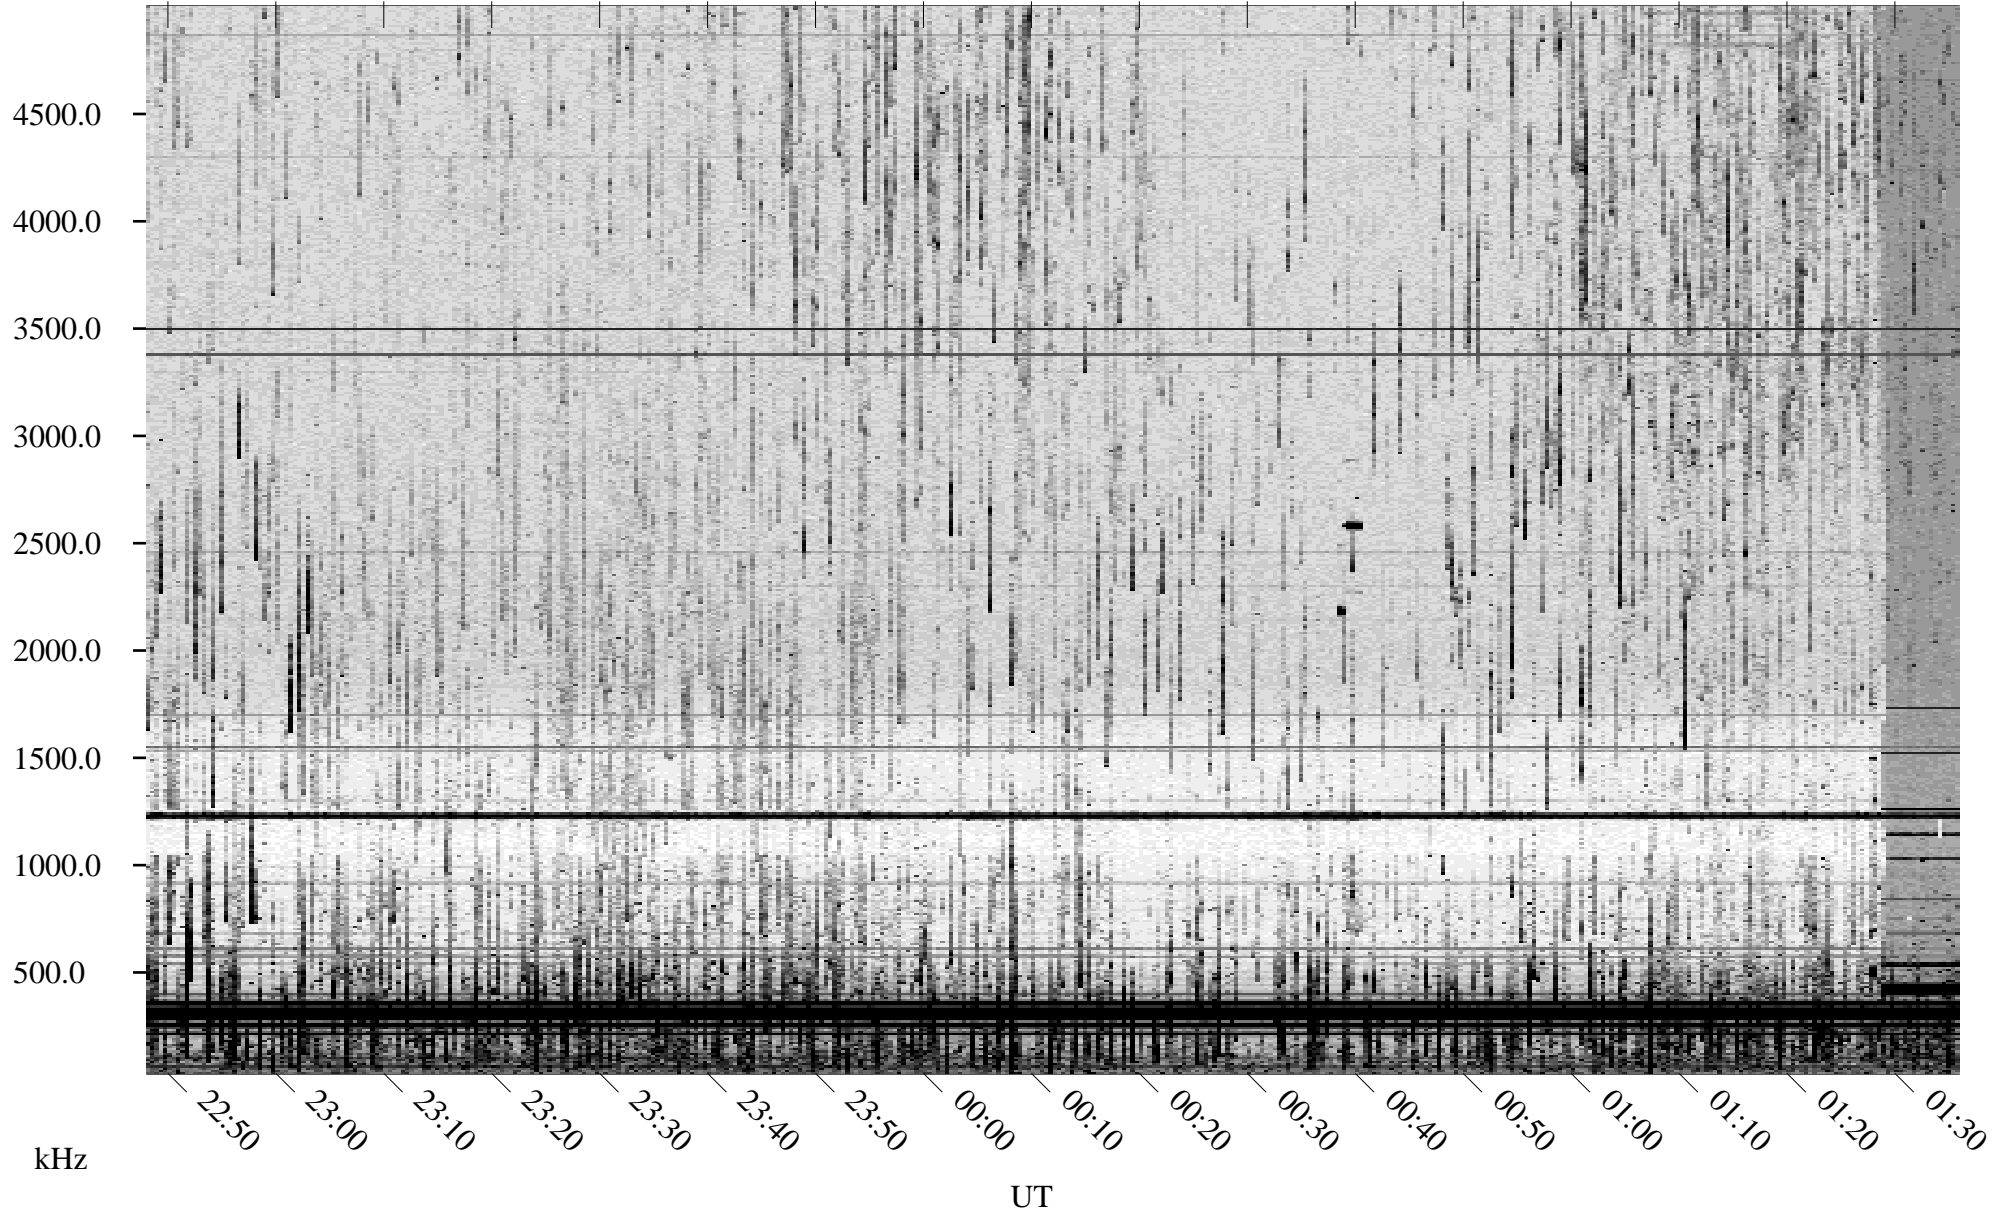

# 07/04/1998 Churchill, Manitoba

Linear Scale    Black = 161    White = 15

ch98185l.r00m max\_12

Page 1

# 07/04/1998 Churchill, Manitoba

Linear Scale    Black = 161    White = 15

ch98185l.r00m max\_12

Page 2

# 07/05/1998 Churchill, Manitoba

Linear Scale    Black = 161    White = 15

ch981851.r00m max\_12

Page 3

# 07/05/1998 Churchill, Manitoba

Linear Scale    Black = 161    White = 15

ch98185l.r00m max\_12

Page 4