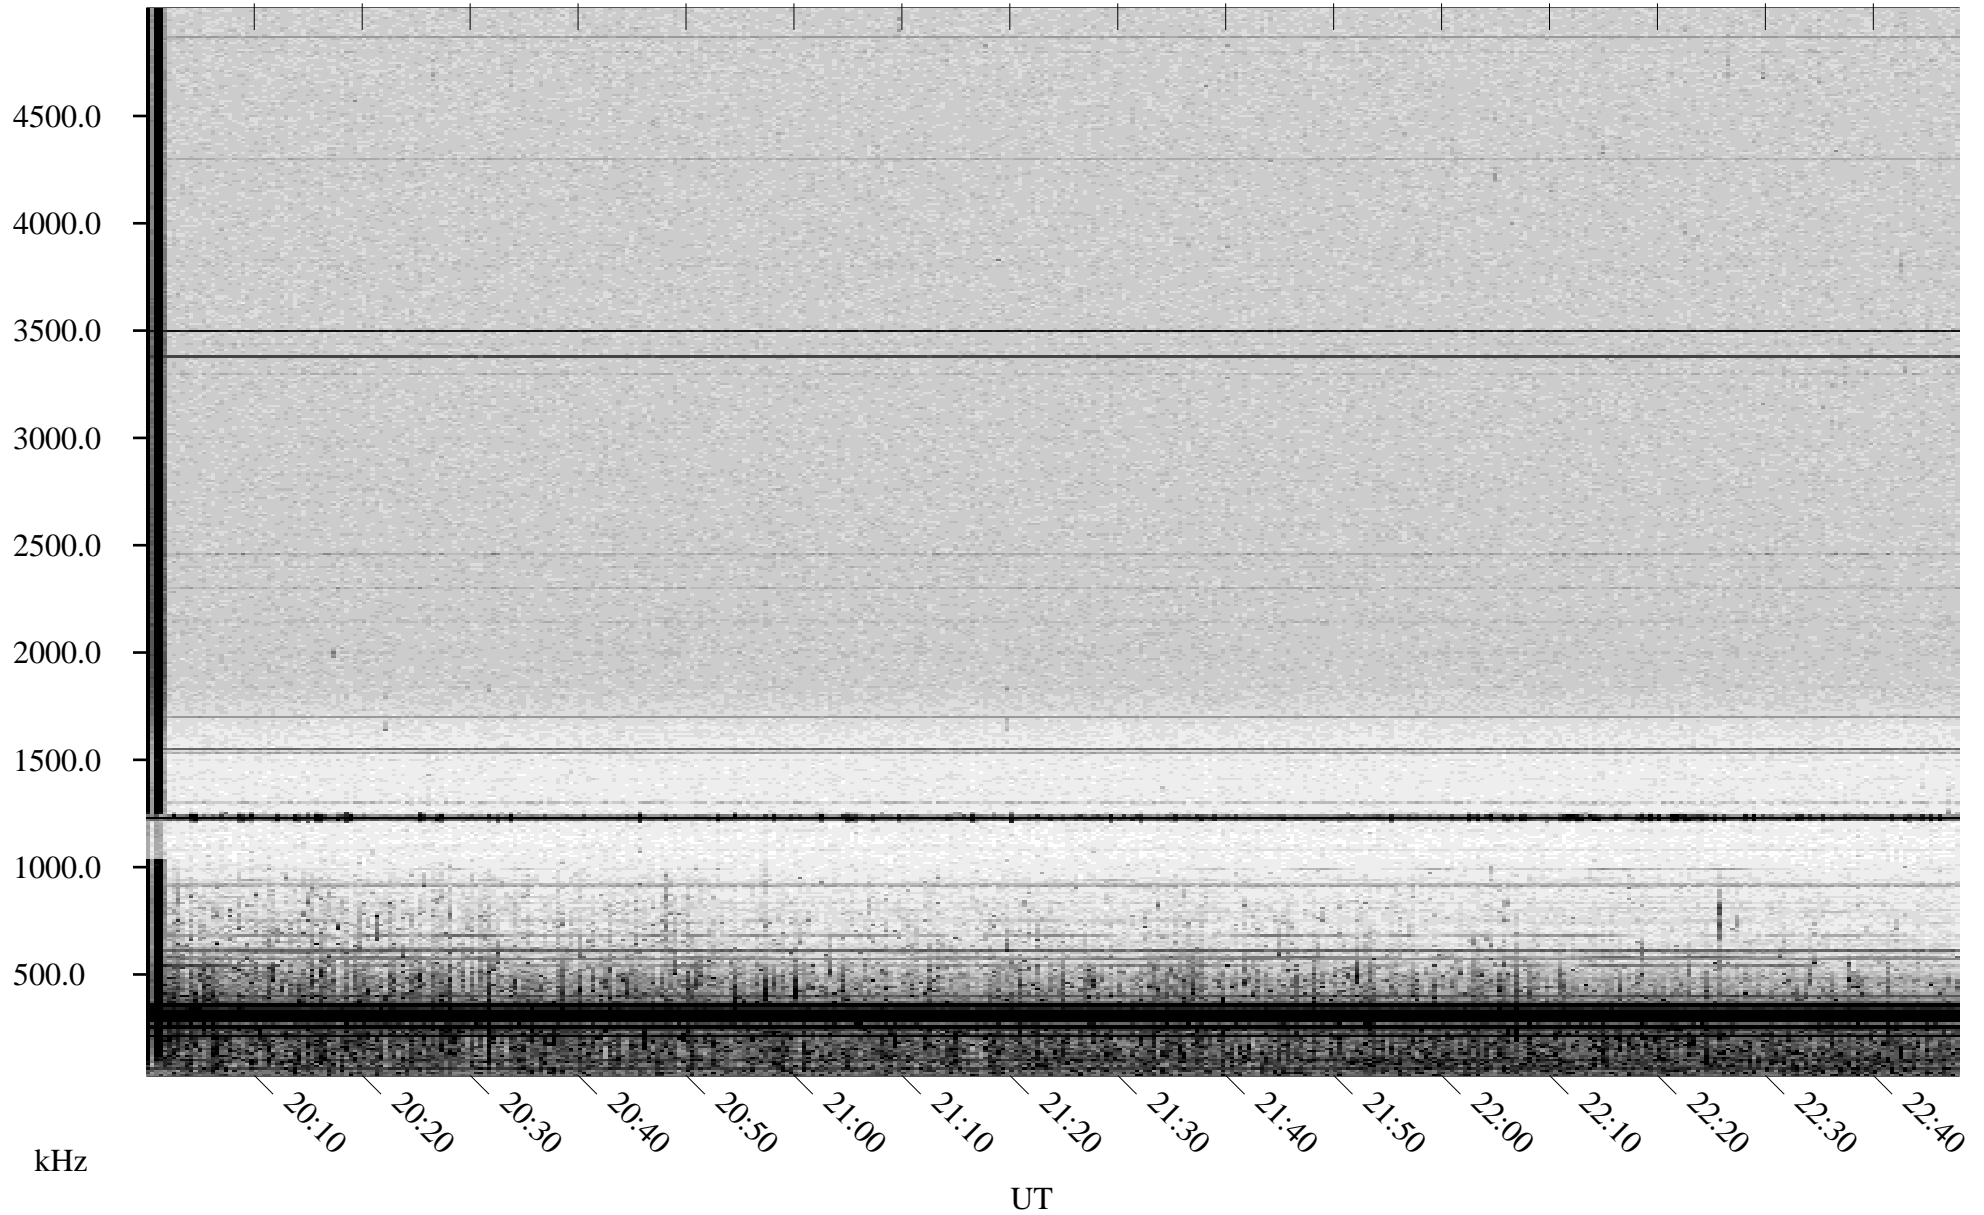

# 07/05/1998 Churchill, Manitoba

Linear Scale    Black = 161    White = 15

ch98186l.r00m max\_12

Page 1

# 07/05/1998 Churchill, Manitoba

Linear Scale Black = 161 White = 15

ch98186l.r00m max\_12

Page 2

# 07/06/1998 Churchill, Manitoba

Linear Scale    Black = 161    White = 15

ch98186l.r00m max\_12

Page 3

# 07/06/1998 Churchill, Manitoba

Linear Scale    Black = 161    White = 15

ch98186l.r00m max\_12

Page 4