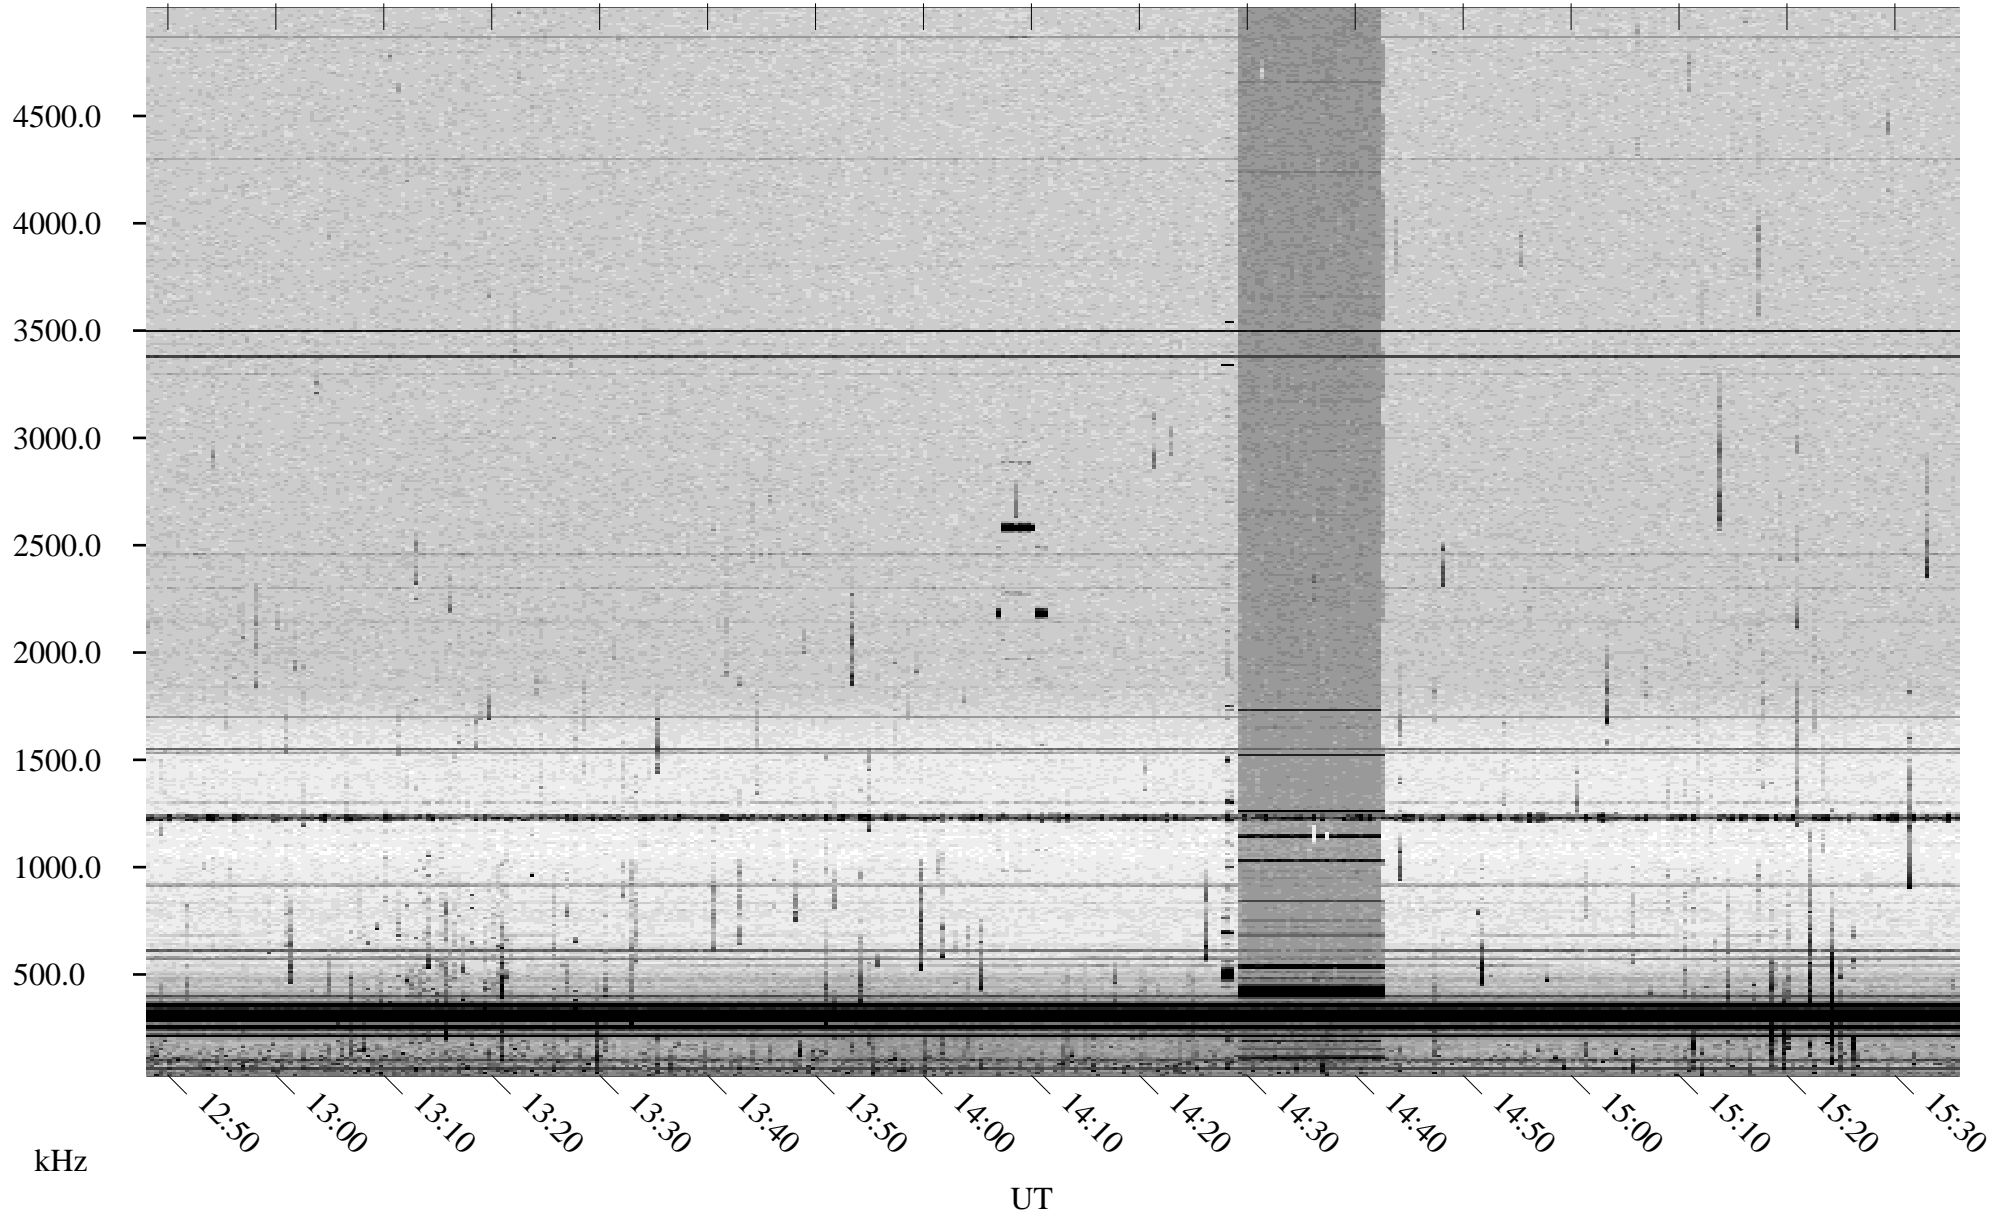

# 07/06/1998 Churchill, Manitoba

Linear Scale    Black = 161    White = 15

ch98186l.r00m max\_12

Page 5

# 07/06/1998 Churchill, Manitoba

Linear Scale    Black = 161    White = 15

ch98186l.r00m max\_12

Page 6

# 07/06/1998 Churchill, Manitoba

Linear Scale    Black = 161    White = 15

ch98186l.r00m max\_12

Page 7

# 07/06/1998 Churchill, Manitoba

Linear Scale    Black = 161    White = 15

ch98186l.r00m max\_12

Page 8