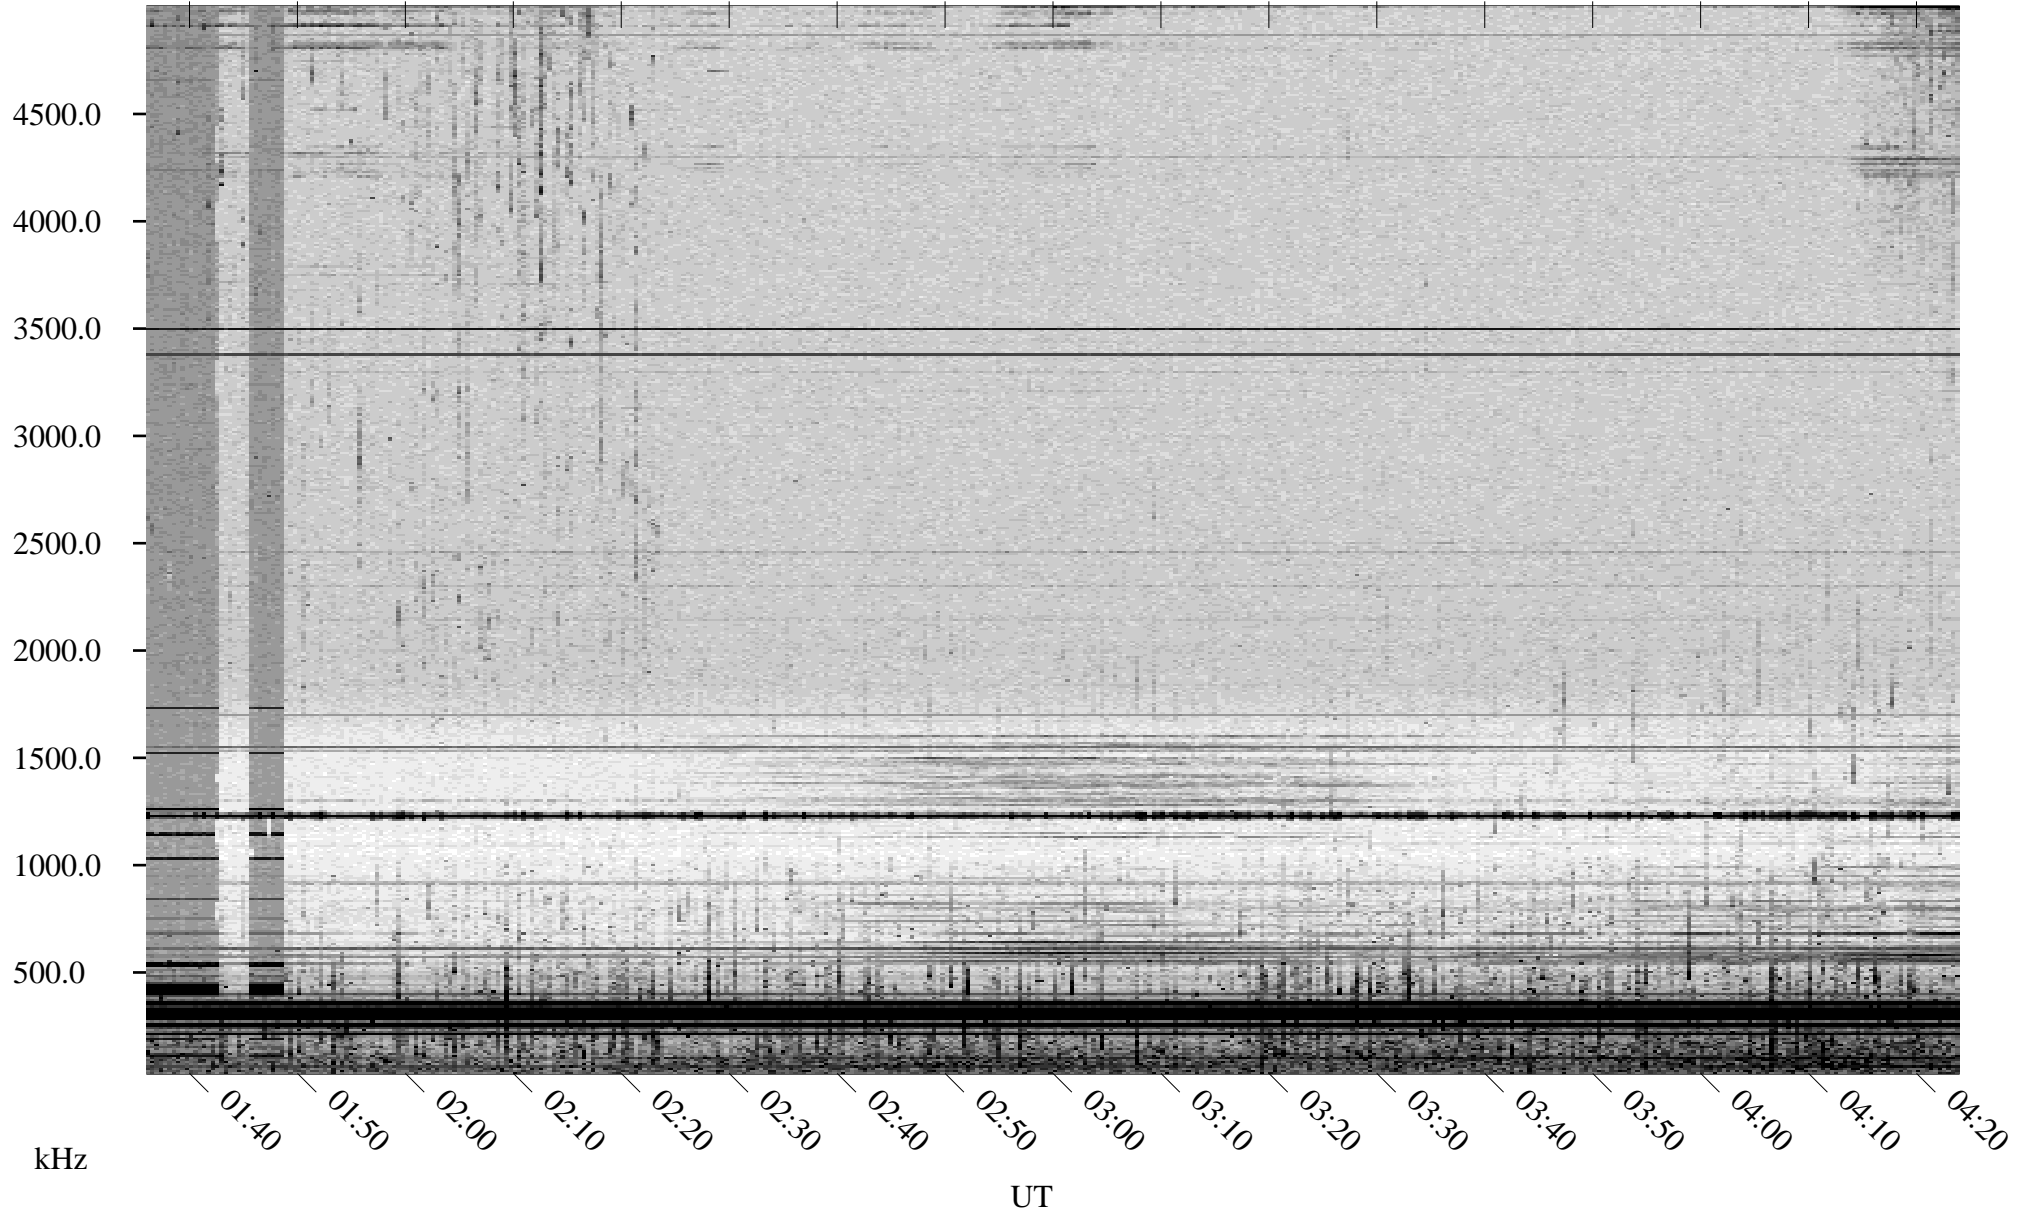

# 07/05/1998 Churchill, Manitoba

Linear Scale    Black = 161    White = 15

ch98186l.r00m max\_12

Page 1

# 07/05/1998 Churchill, Manitoba

Linear Scale Black = 161 White = 15

ch98186l.r00m max\_12

Page 2

# 07/06/1998 Churchill, Manitoba

Linear Scale    Black = 161    White = 15

ch98186l.r00m max\_12

Page 3

# 07/06/1998 Churchill, Manitoba

Linear Scale    Black = 161    White = 15

ch98186l.r00m max\_12

Page 4