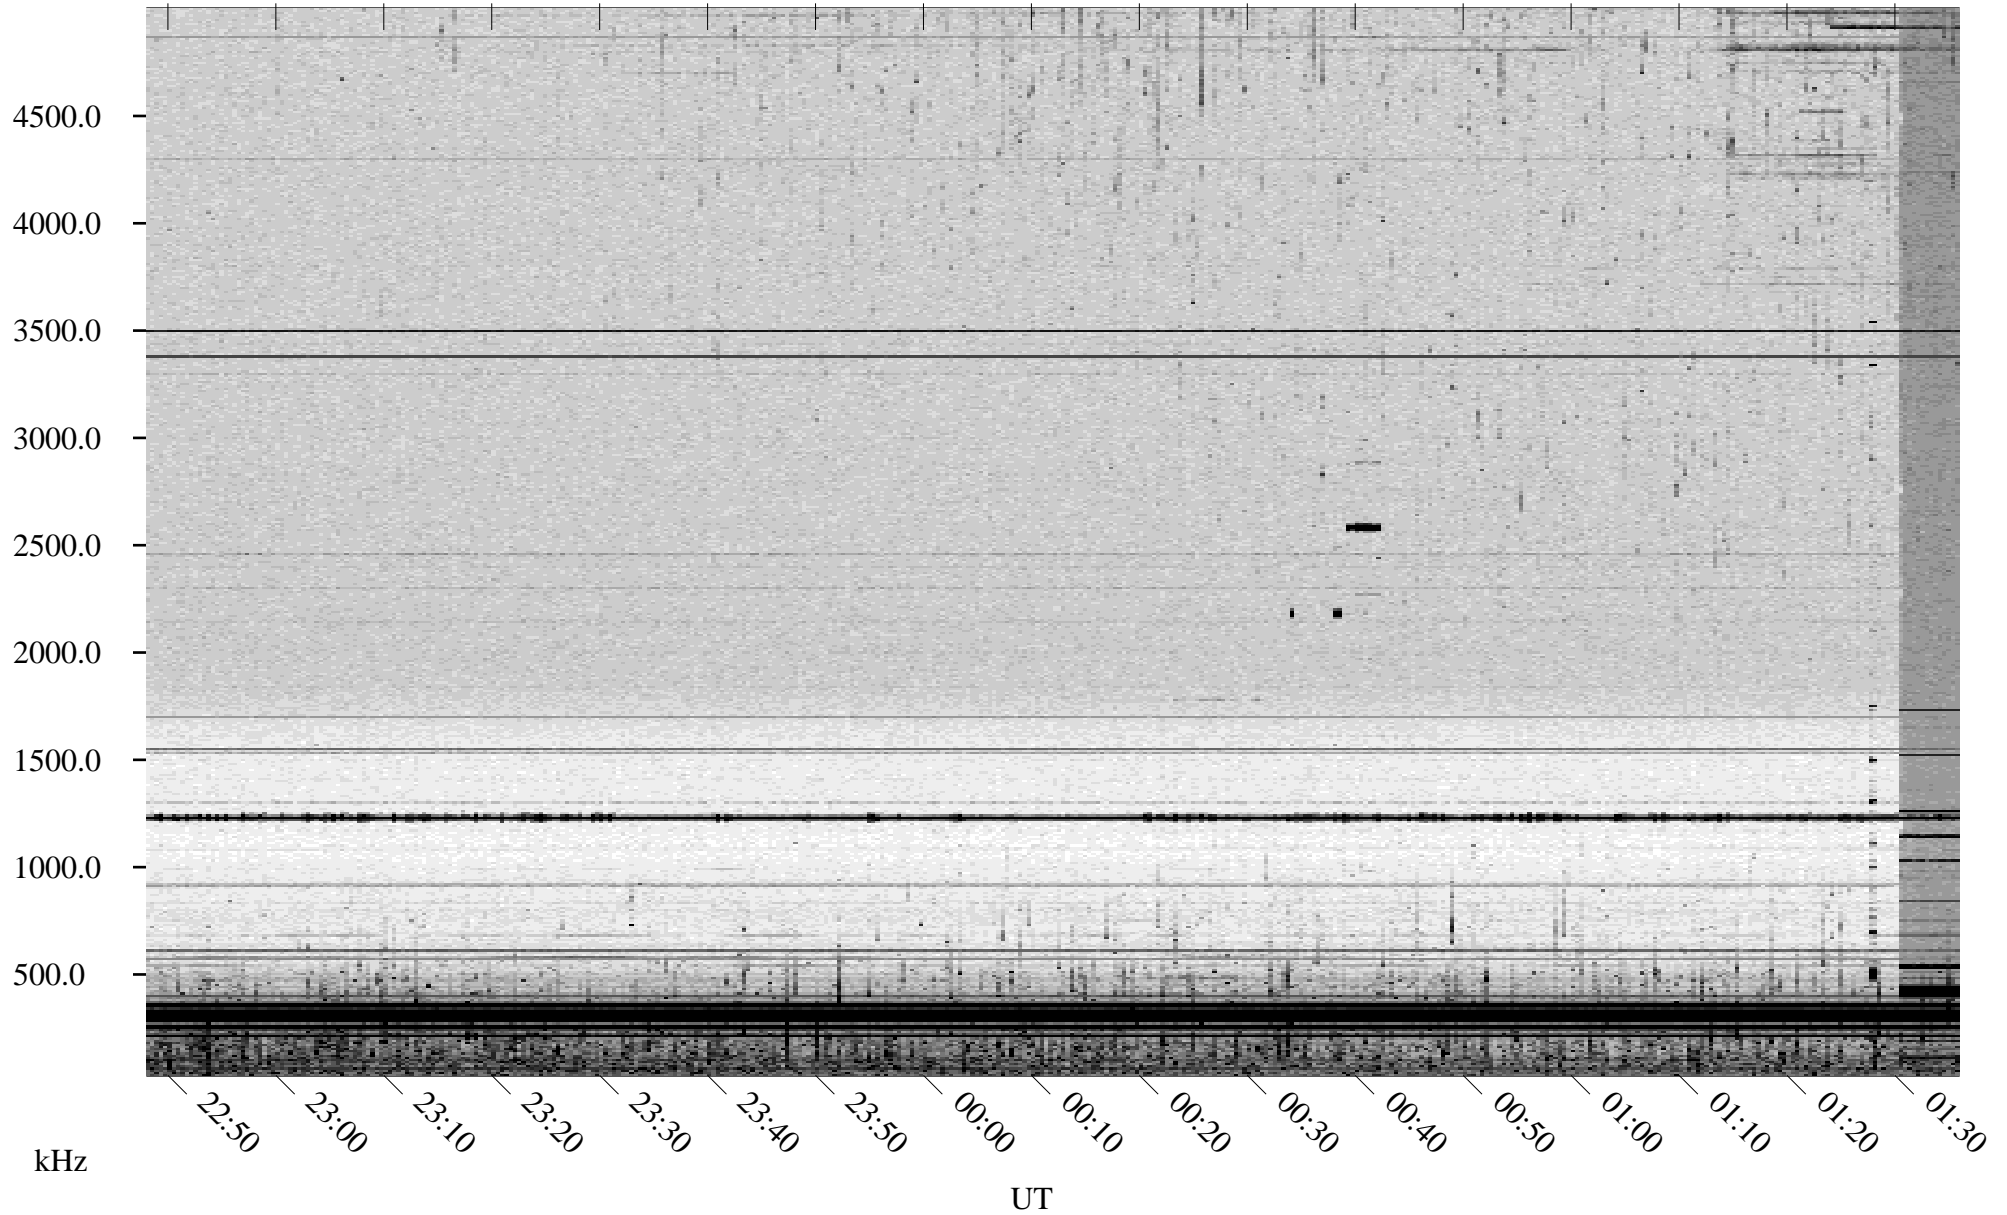

# 07/05/1998 Churchill, Manitoba

Linear Scale    Black = 161    White = 15

ch98186l.r00m max\_12

Page 1

# 07/05/1998 Churchill, Manitoba

Linear Scale Black = 161 White = 15

ch98186l.r00m max\_12

Page 2

# 07/06/1998 Churchill, Manitoba

Linear Scale    Black = 161    White = 15

ch98186l.r00m max\_12

Page 3

# 07/06/1998 Churchill, Manitoba

Linear Scale    Black = 161    White = 15

ch98186l.r00m max\_12

Page 4