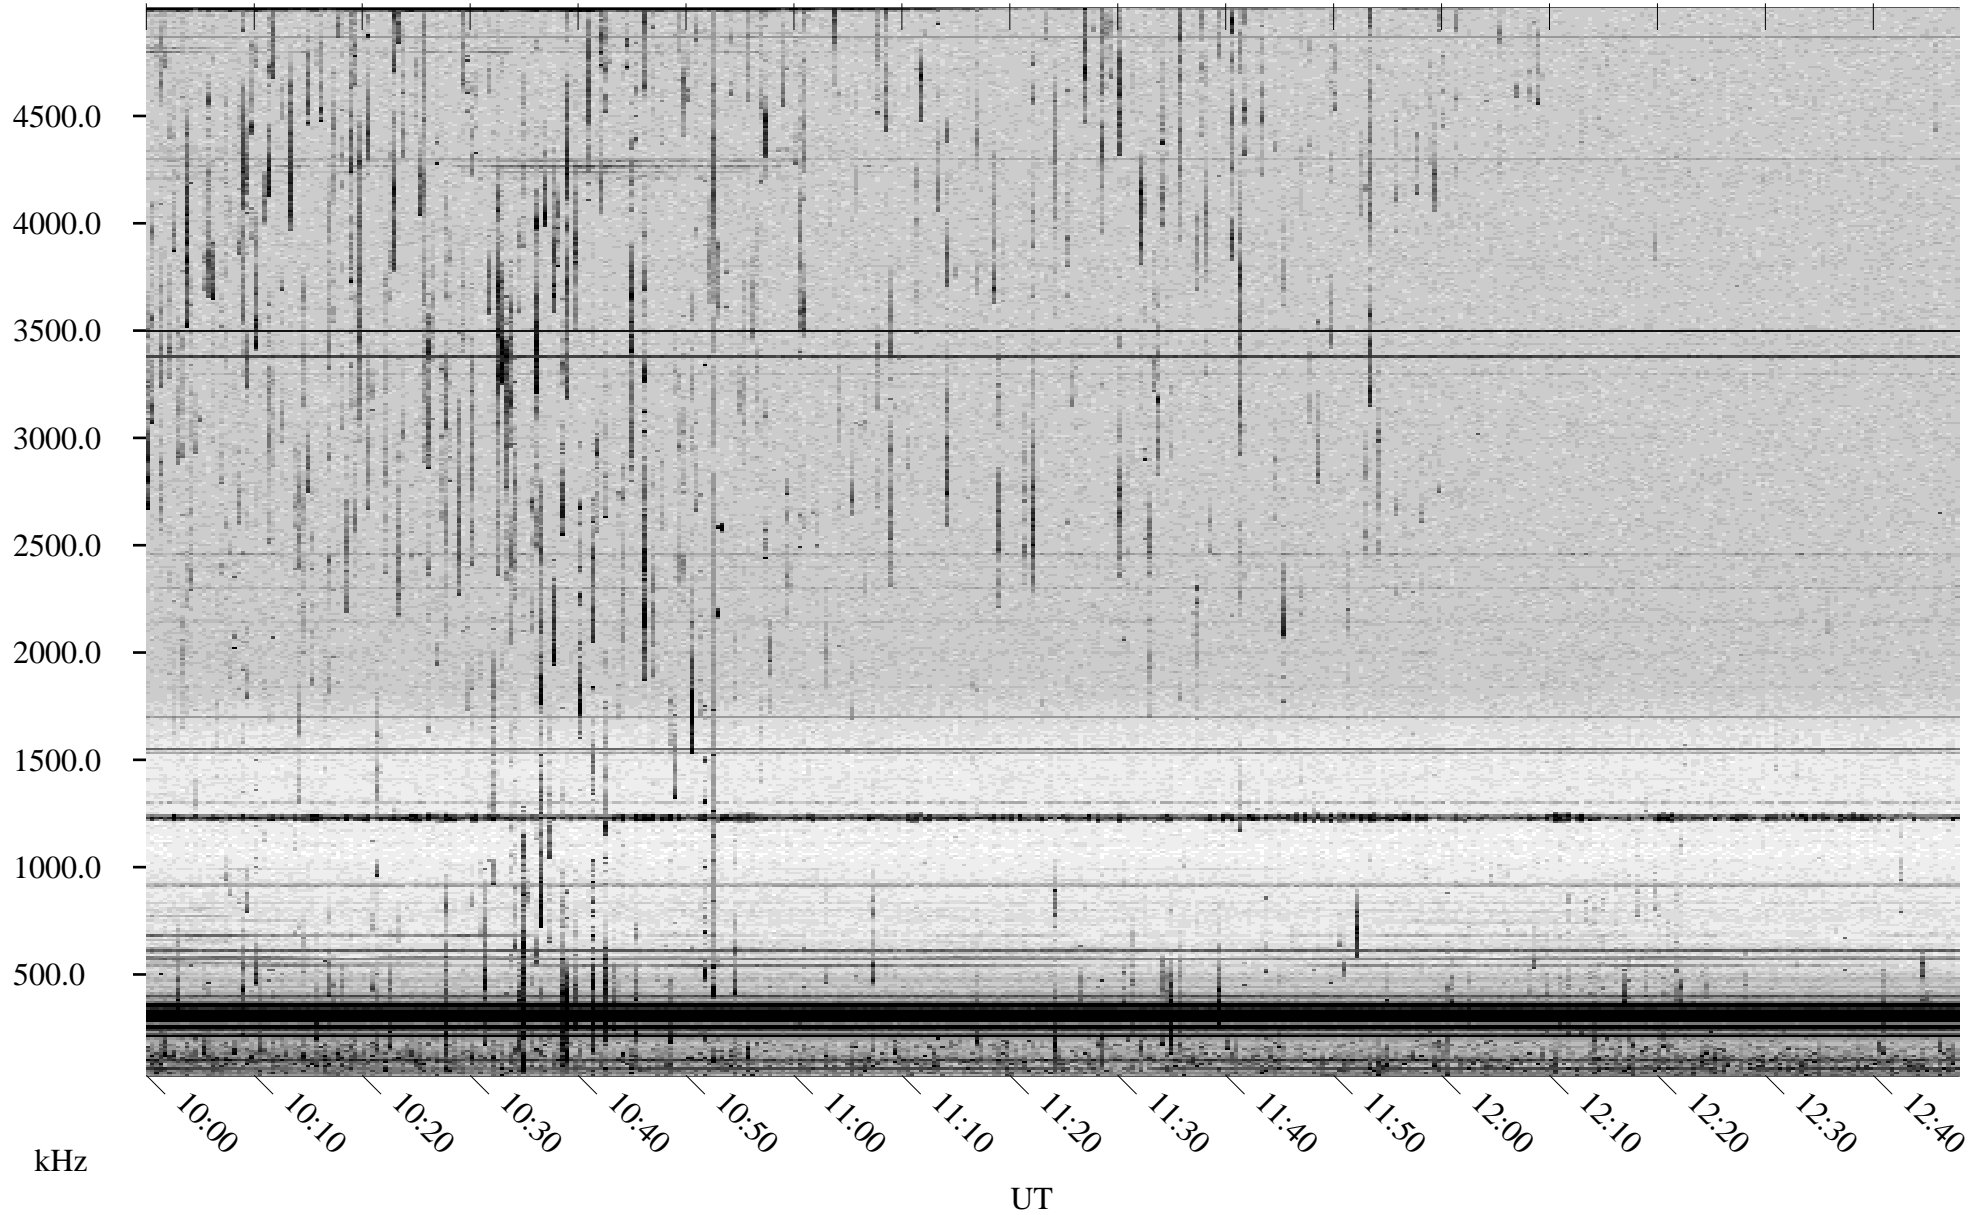

# 07/06/1998 Churchill, Manitoba

Linear Scale    Black = 161    White = 15

ch98186l.r00m max\_12

Page 5

# 07/06/1998 Churchill, Manitoba

Linear Scale    Black = 161    White = 15

ch98186l.r00m max\_12

Page 6

# 07/06/1998 Churchill, Manitoba

Linear Scale    Black = 161    White = 15

ch98186l.r00m max\_12

Page 7

# 07/06/1998 Churchill, Manitoba

Linear Scale    Black = 161    White = 15

ch98186l.r00m max\_12

Page 8