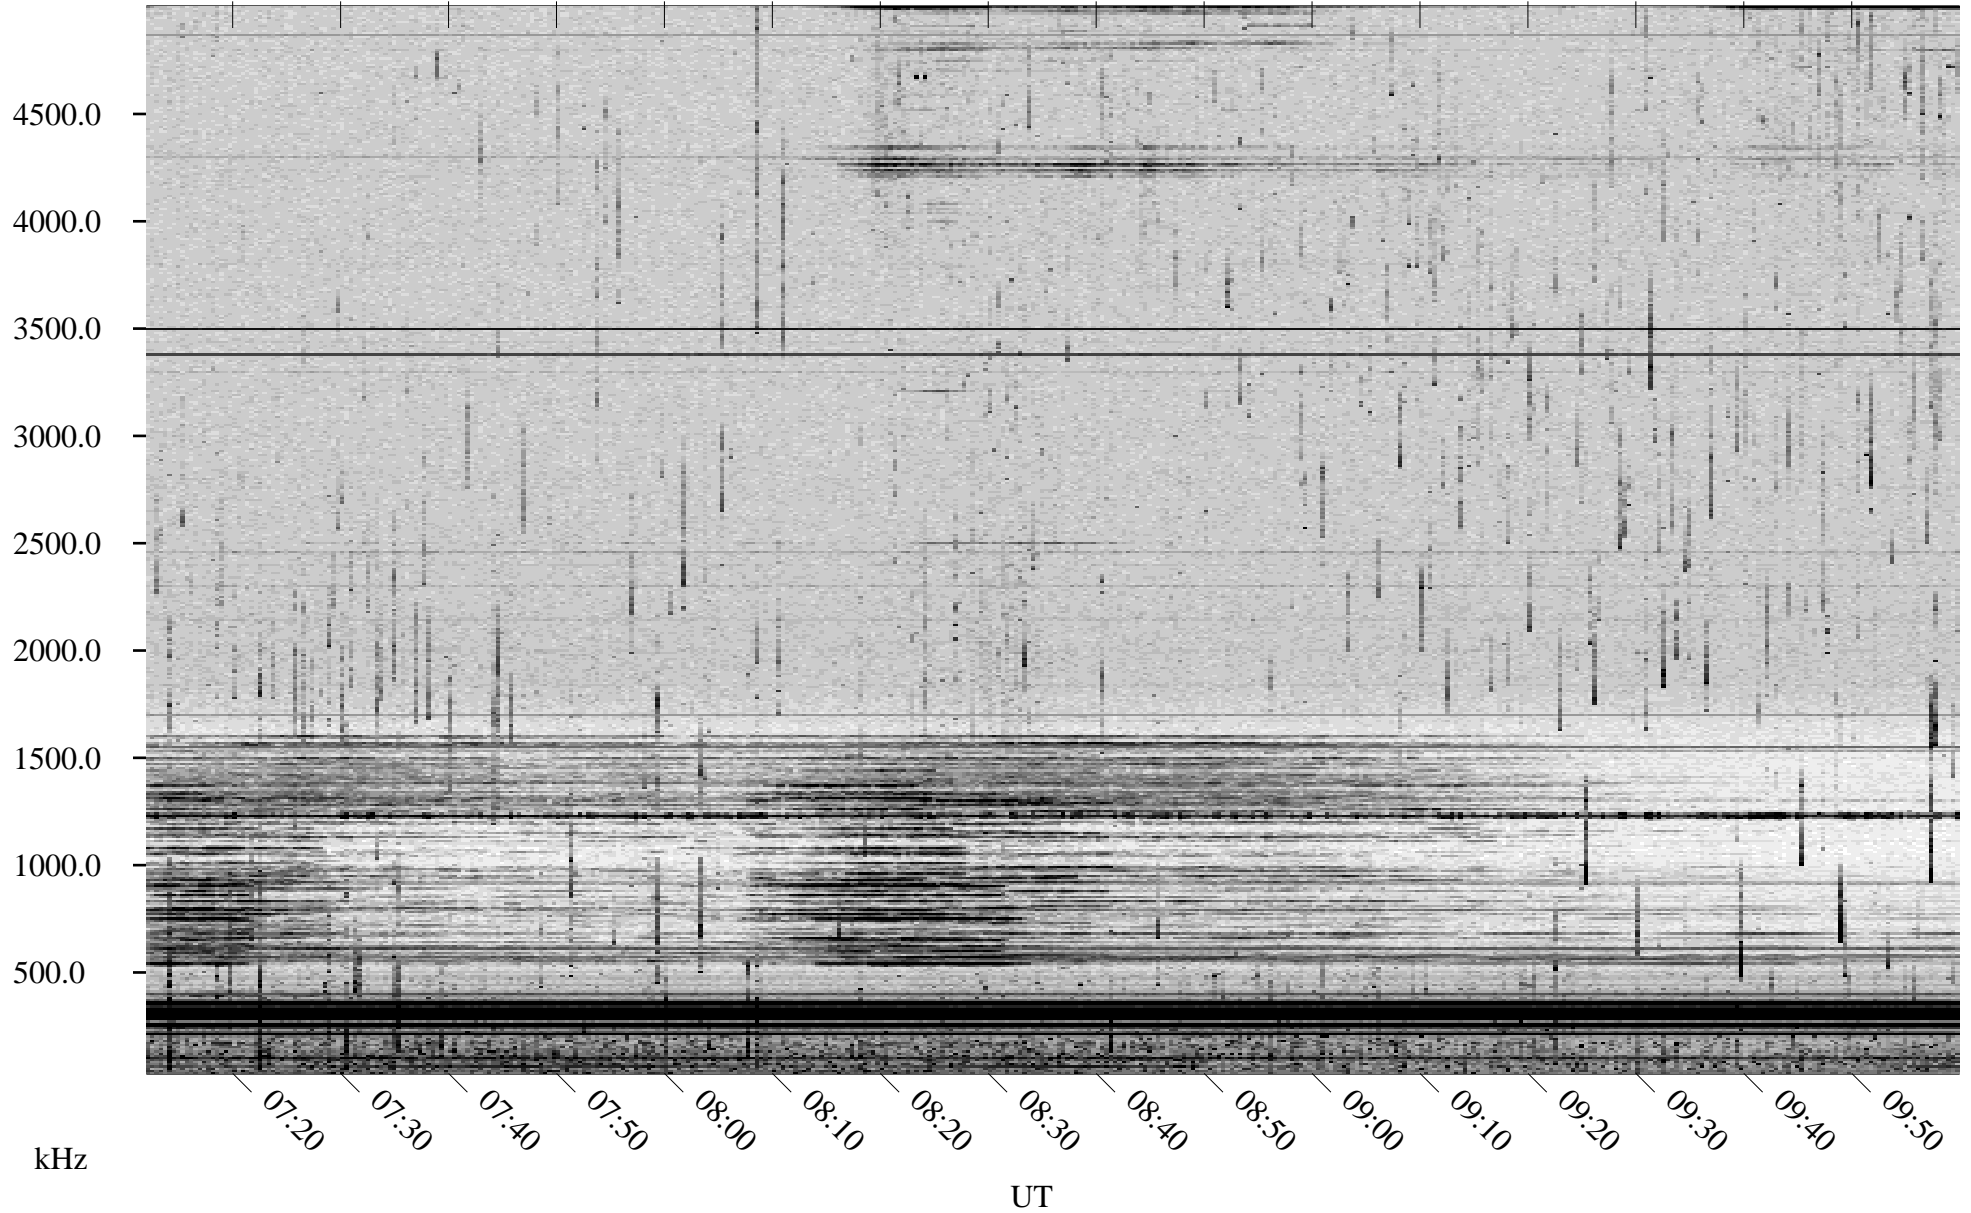

# 07/06/1998 Churchill, Manitoba

Linear Scale    Black = 161    White = 15

ch98186l.r00m max\_12

Page 4

# 07/06/1998 Churchill, Manitoba

Linear Scale    Black = 161    White = 15

ch98186l.r00m max\_12

Page 5

# 07/06/1998 Churchill, Manitoba

Linear Scale    Black = 161    White = 15

ch98186l.r00m max\_12

Page 6

# 07/06/1998 Churchill, Manitoba

Linear Scale    Black = 161    White = 15

ch98186l.r00m max\_12

Page 7