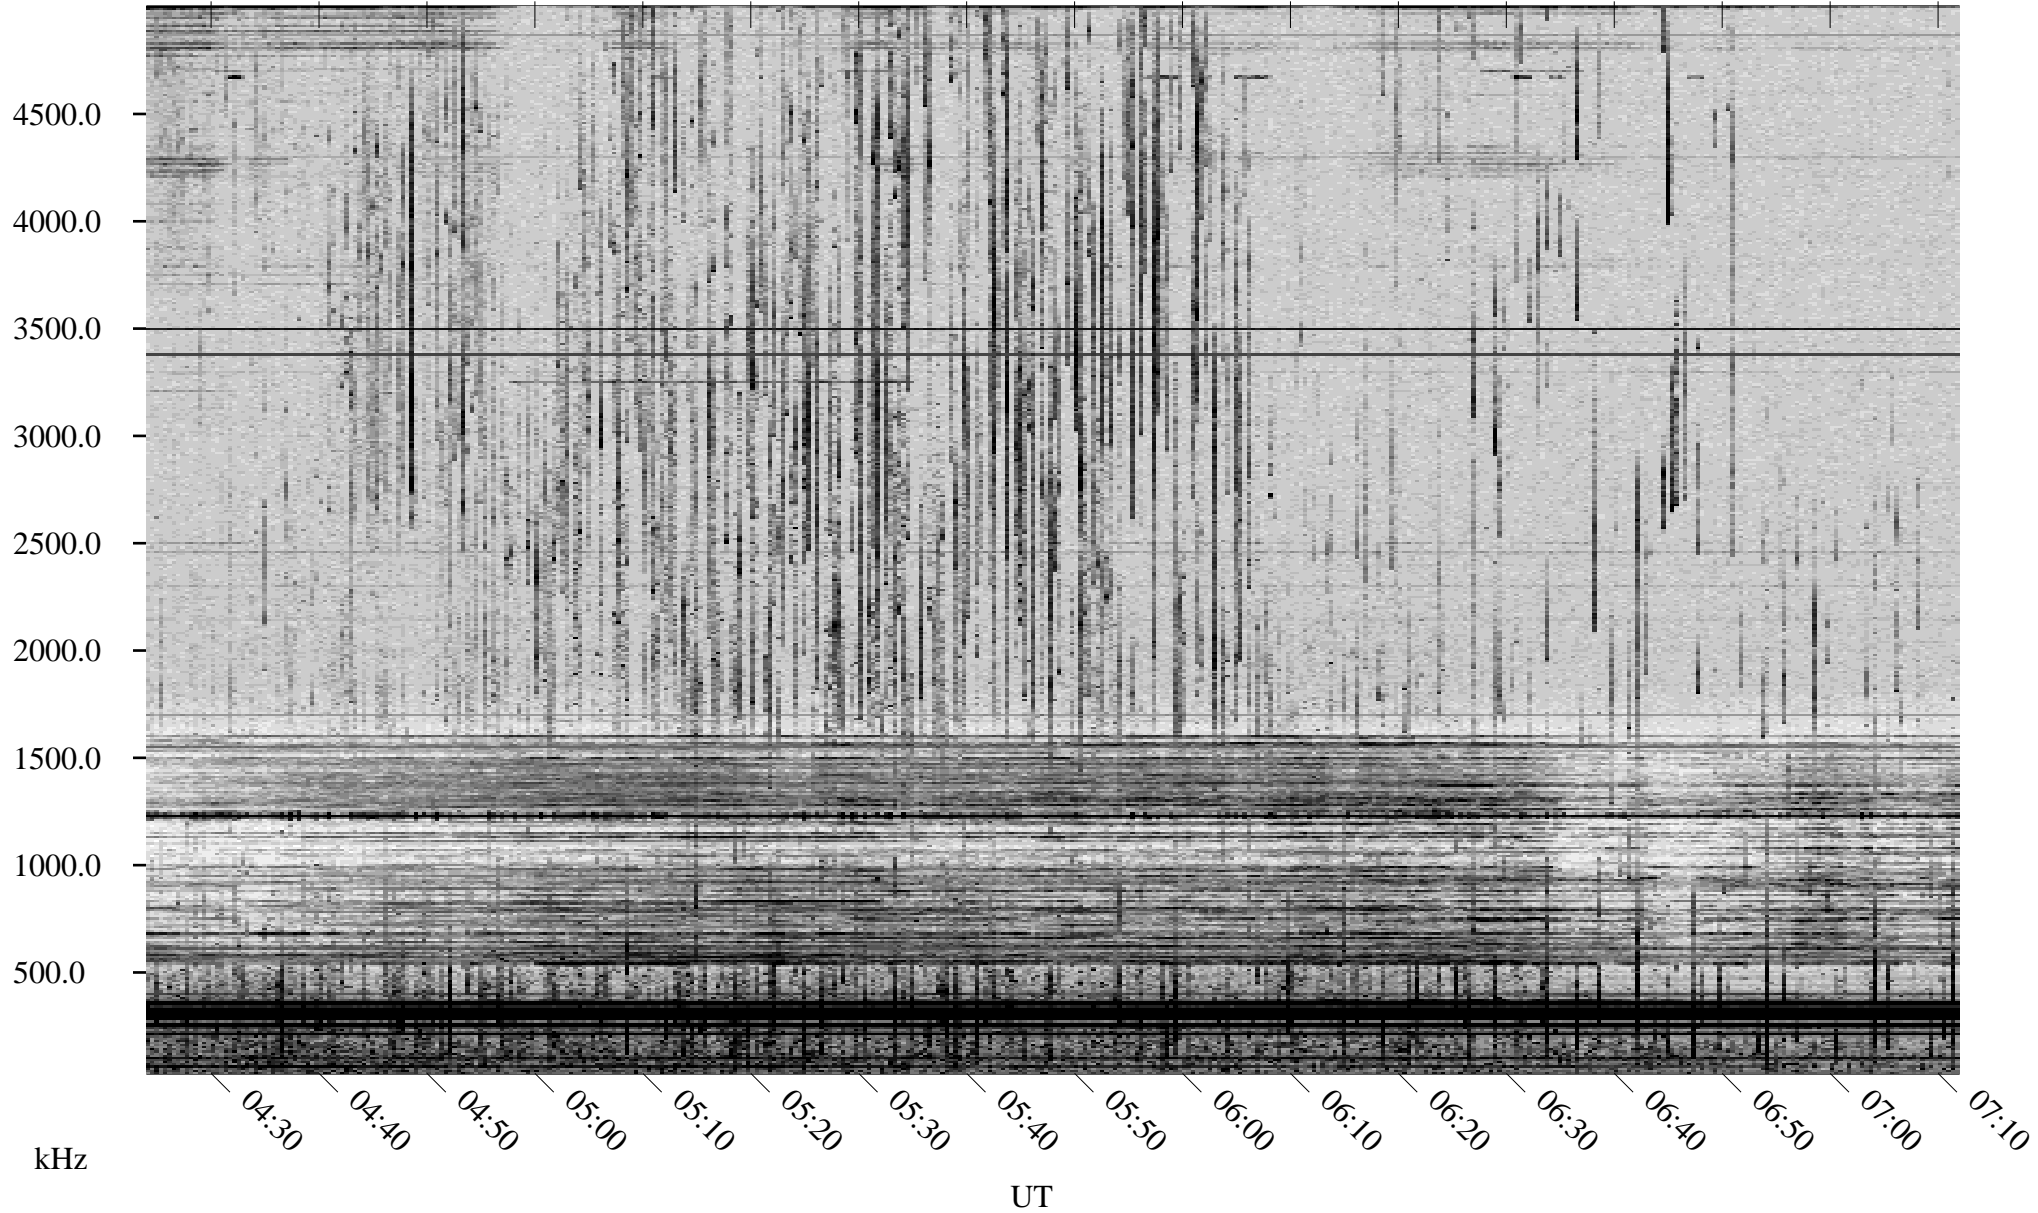

# 07/05/1998 Churchill, Manitoba

Linear Scale Black = 161 White = 15

ch98186l.r00m max\_12

Page 2

# 07/06/1998 Churchill, Manitoba

Linear Scale    Black = 161    White = 15

ch98186l.r00m max\_12

Page 3

# 07/06/1998 Churchill, Manitoba

Linear Scale    Black = 161    White = 15

ch98186l.r00m max\_12

Page 4

# 07/06/1998 Churchill, Manitoba

Linear Scale    Black = 161    White = 15

ch98186l.r00m max\_12

Page 5