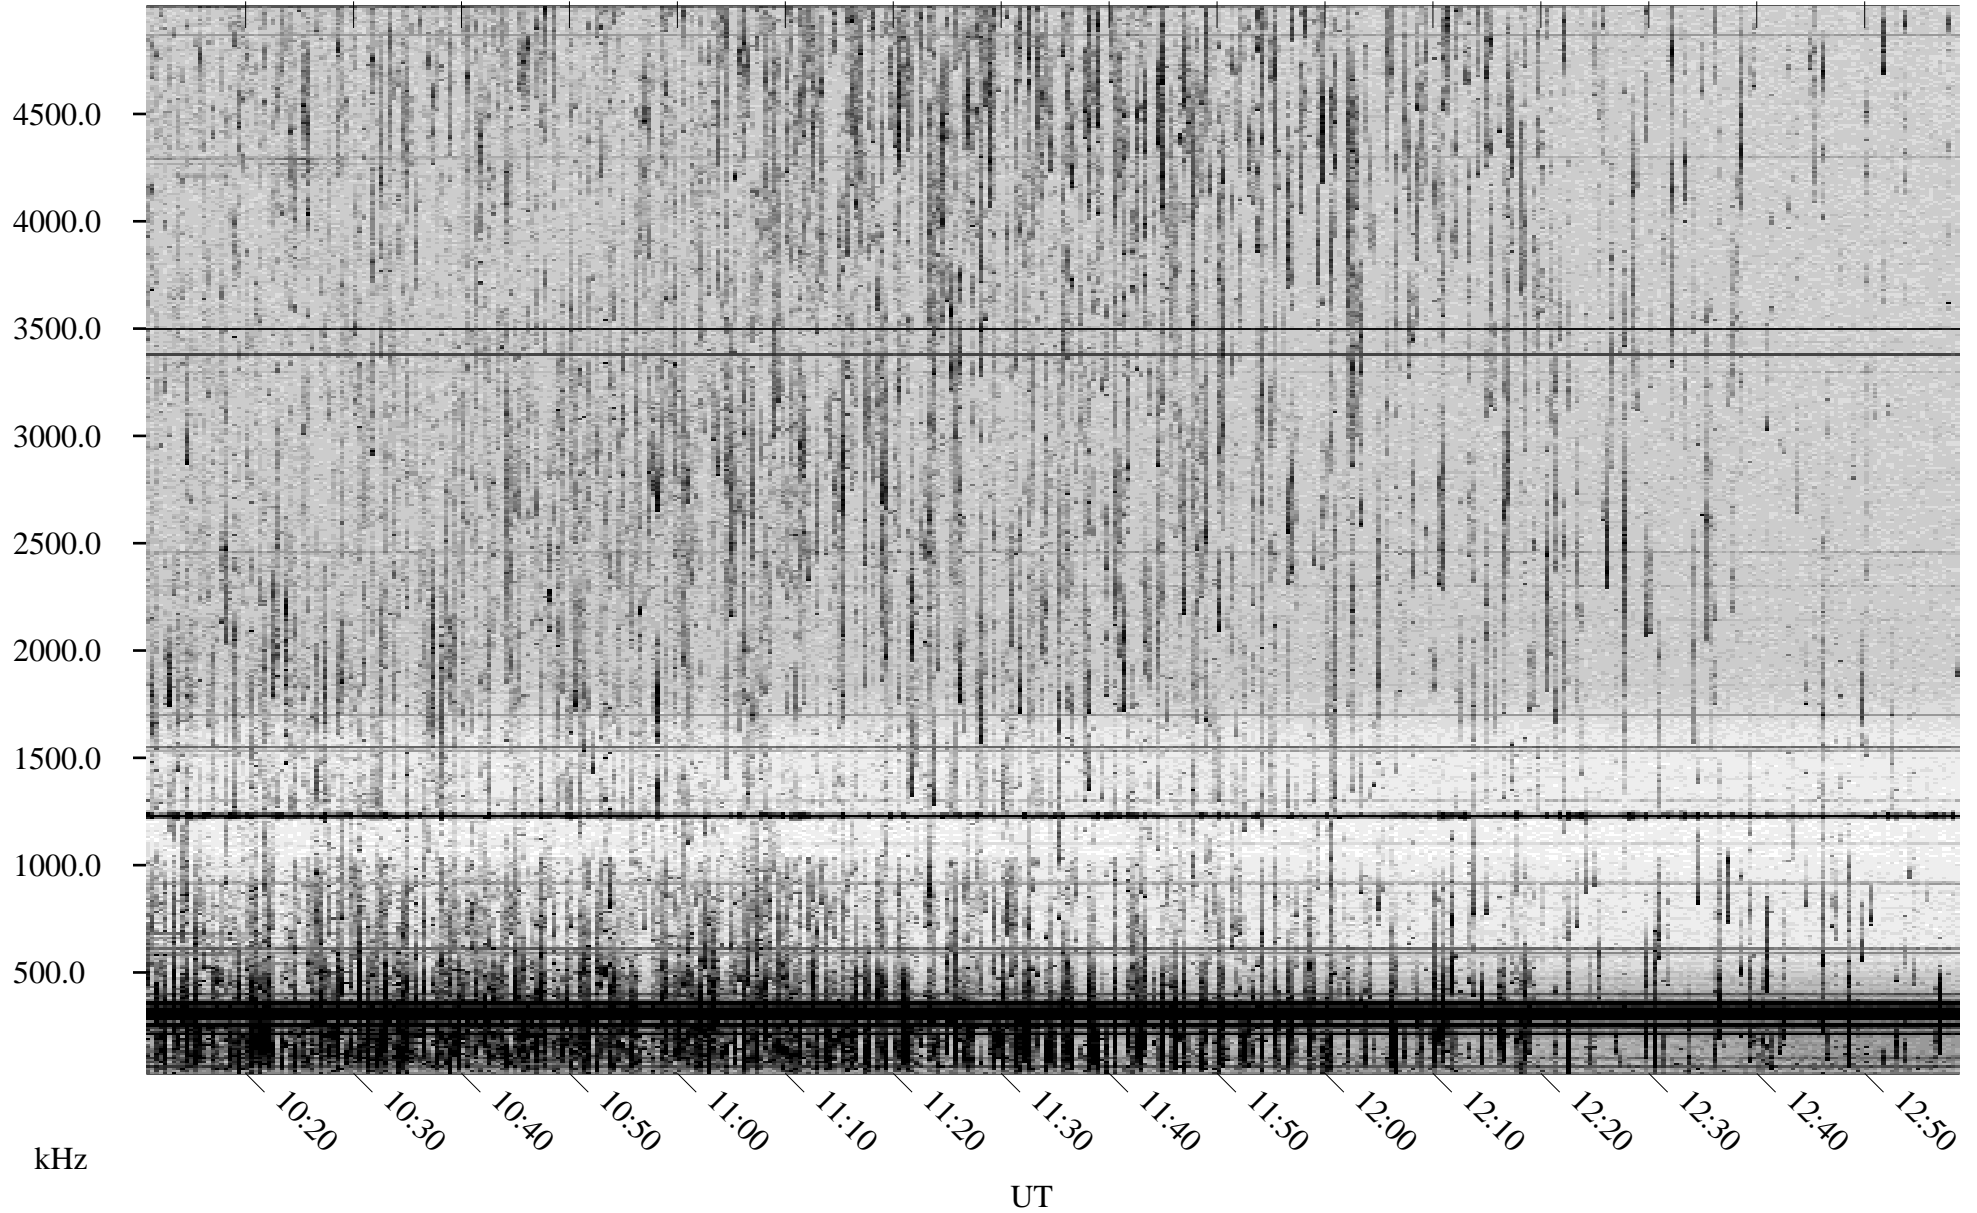

07/07/1998 Churchill, Manitoba

Linear Scale Black = 161 White = 15

ch98188l.r01m max_12

Page 1

07/07/1998 Churchill, Manitoba

Linear Scale Black = 161 White = 15

ch98188l.r01m max_12

Page 2

07/07/1998 Churchill, Manitoba

Linear Scale Black = 161 White = 15

ch98188l.r01m max_12

Page 3

07/07/1998 Churchill, Manitoba

Linear Scale Black = 161 White = 15

ch98188l.r01m max_12

Page 4

07/07/1998 Churchill, Manitoba

Linear Scale Black = 161 White = 15

ch98188l.r01m max_12

Page 5