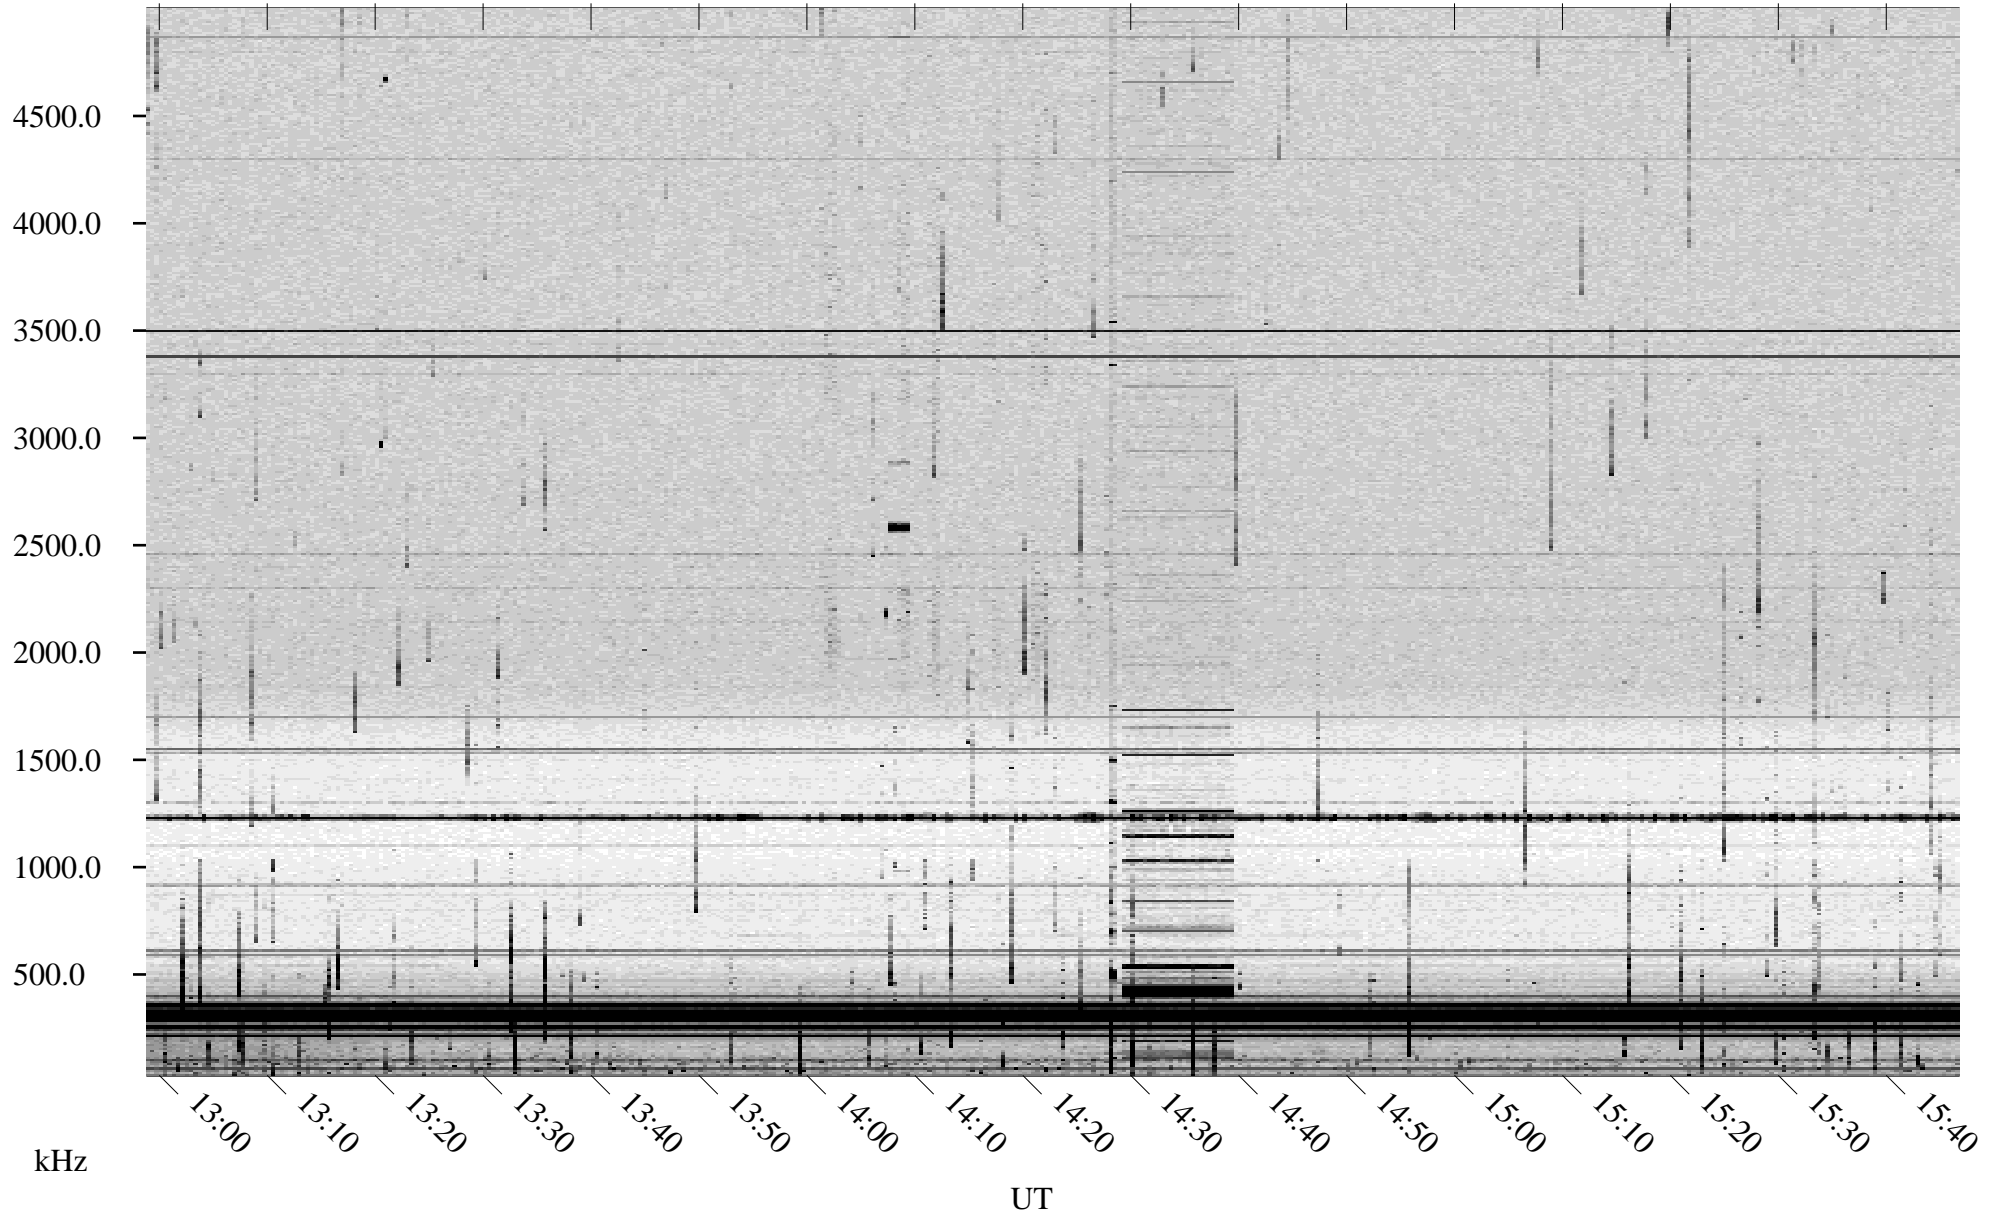

07/07/1998 Churchill, Manitoba

Linear Scale Black = 161 White = 15

ch98188l.r01m max_12

Page 1

07/07/1998 Churchill, Manitoba

Linear Scale Black = 161 White = 15

ch98188l.r01m max_12

Page 2

07/07/1998 Churchill, Manitoba

Linear Scale Black = 161 White = 15

ch98188l.r01m max_12

Page 3

07/07/1998 Churchill, Manitoba

Linear Scale Black = 161 White = 15

ch98188l.r01m max_12

Page 4

07/07/1998 Churchill, Manitoba

Linear Scale Black = 161 White = 15

ch98188l.r01m max_12

Page 5