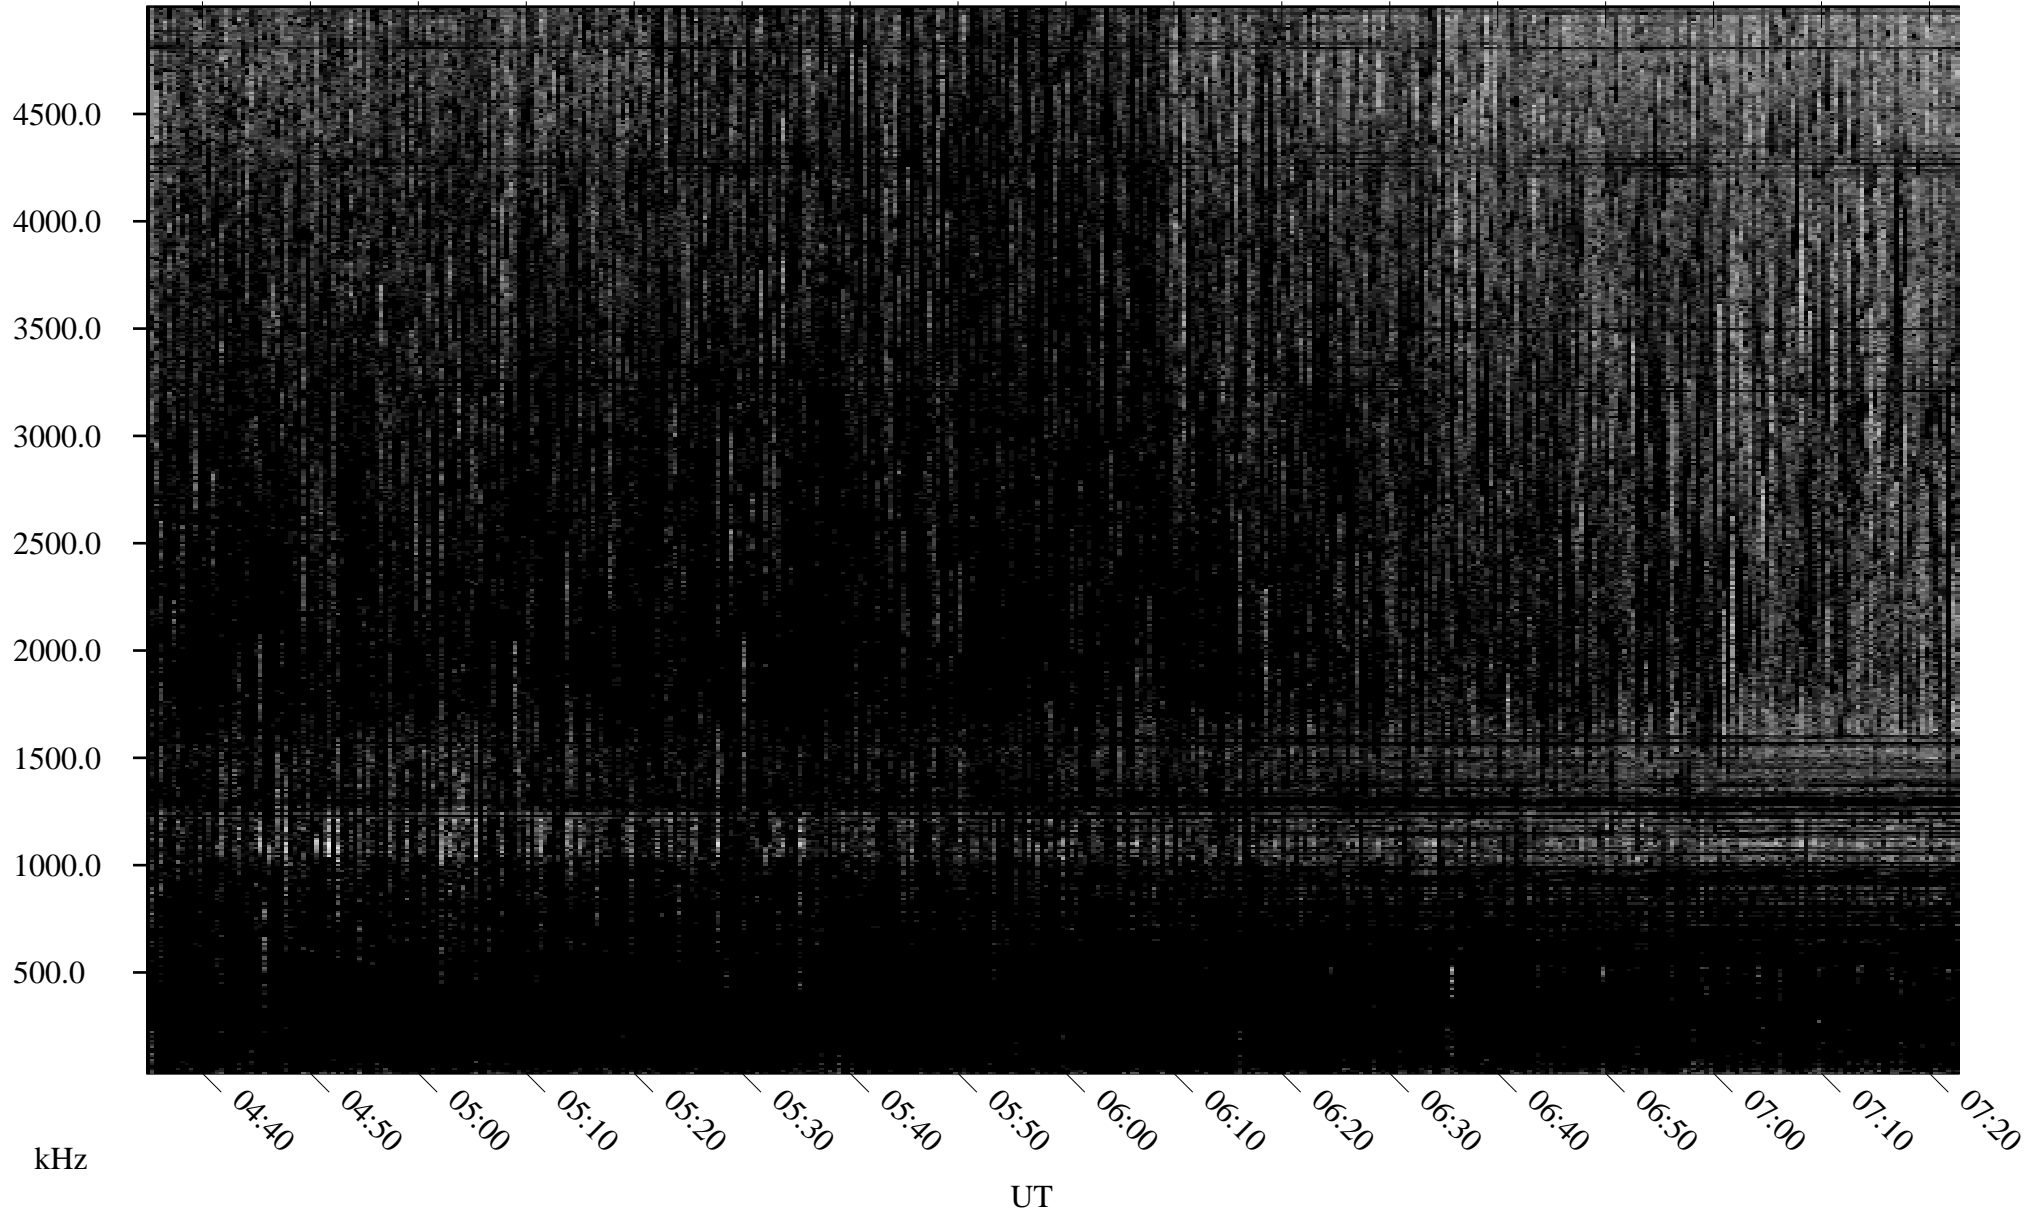

07/07/1998 Churchill, Manitoba

Linear Scale Black = 161 White = 15

ch98188l.r01m max_12

Page 1

07/07/1998 Churchill, Manitoba

Linear Scale Black = 161 White = 15

ch98188l.r01m max_12

Page 2

07/07/1998 Churchill, Manitoba

Linear Scale Black = 161 White = 15

ch98188l.r01m max_12

Page 3

07/07/1998 Churchill, Manitoba

Linear Scale Black = 161 White = 15

ch98188l.r01m max_12

Page 4

07/07/1998 Churchill, Manitoba

Linear Scale Black = 161 White = 15

ch98188l.r01m max_12

Page 5