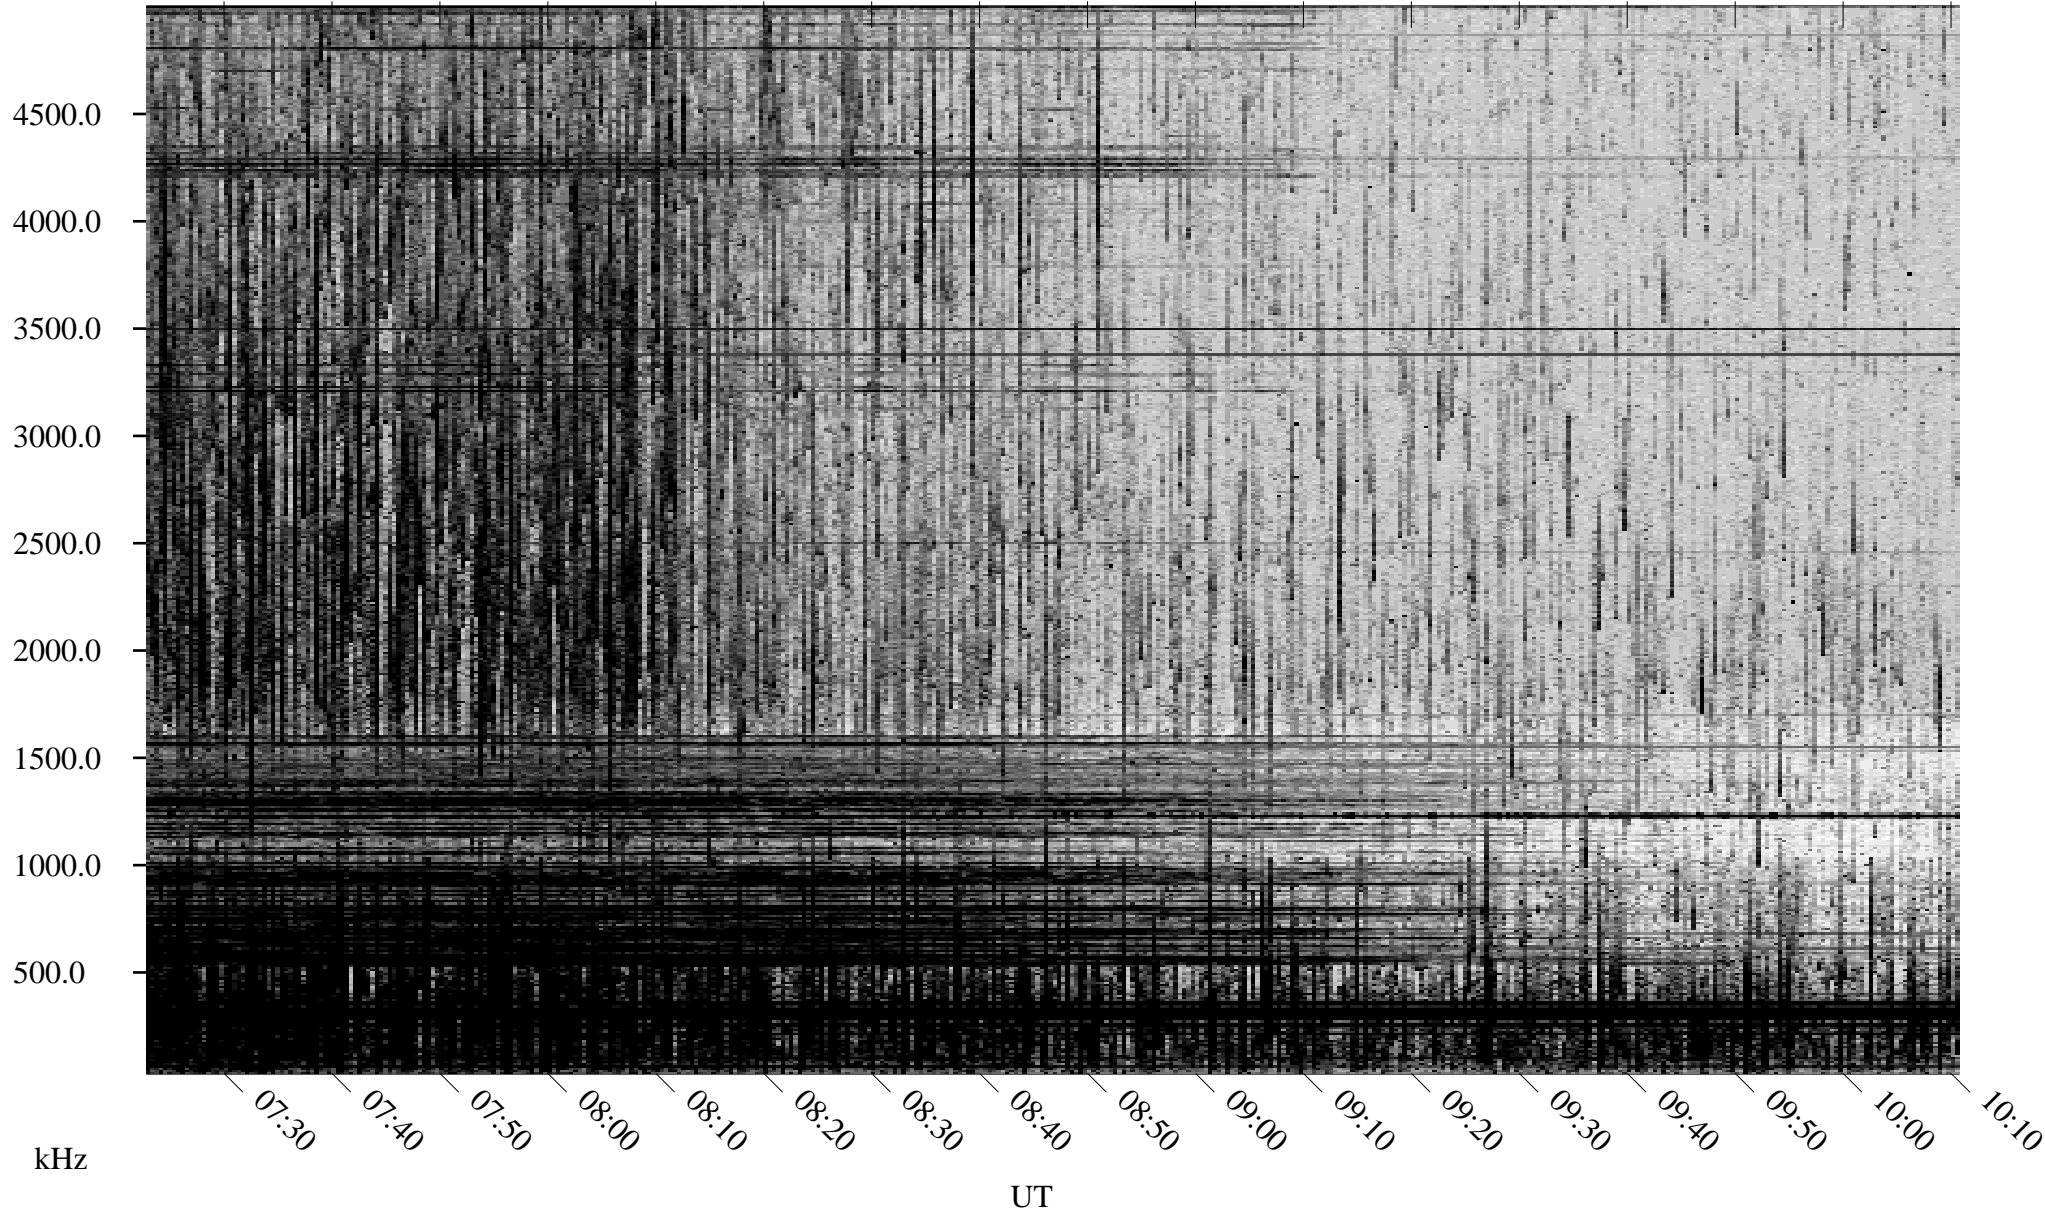

07/07/1998 Churchill, Manitoba

Linear Scale Black = 161 White = 15

ch98188l.r01m max_12

Page 1

07/07/1998 Churchill, Manitoba

Linear Scale Black = 161 White = 15

ch98188l.r01m max_12

Page 2

07/07/1998 Churchill, Manitoba

Linear Scale Black = 161 White = 15

ch98188l.r01m max_12

Page 3

07/07/1998 Churchill, Manitoba

Linear Scale Black = 161 White = 15

ch98188l.r01m max_12

Page 4

07/07/1998 Churchill, Manitoba

Linear Scale Black = 161 White = 15

ch98188l.r01m max_12

Page 5