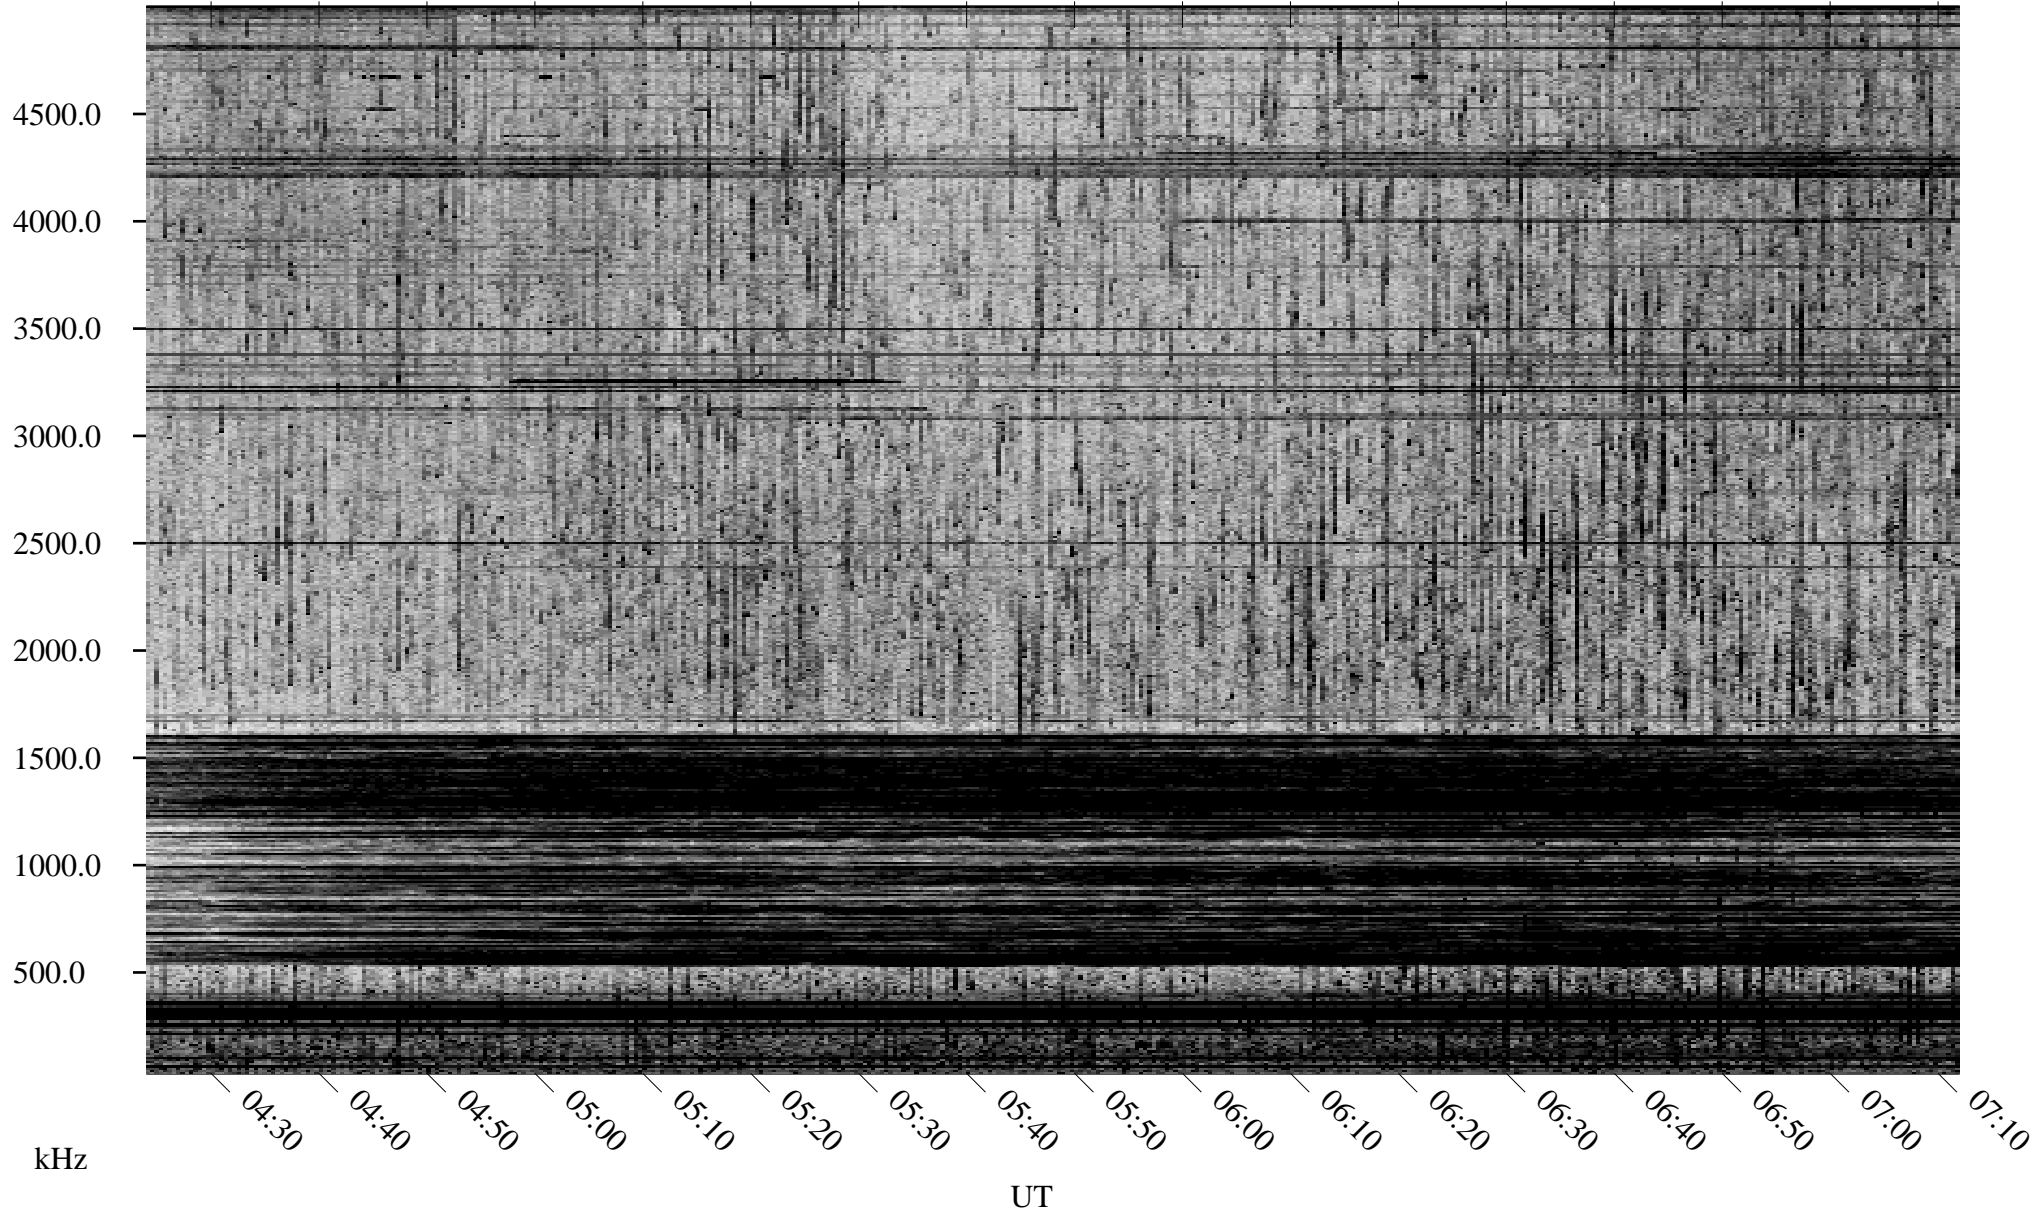

07/07/1998 Churchill, Manitoba

Linear Scale Black = 161 White = 15

ch98188l.r02m max_12

Page 1

07/07/1998 Churchill, Manitoba

Linear Scale Black = 161 White = 15

ch98188l.r02m max_12

07/08/1998 Churchill, Manitoba

Linear Scale Black = 161 White = 15

ch98188l.r02m max_12

Page 3

07/08/1998 Churchill, Manitoba

Linear Scale Black = 161 White = 15

ch98188l.r02m max_12

Page 4

07/08/1998 Churchill, Manitoba

Linear Scale Black = 161 White = 15

ch98188l.r02m max_12

Page 5

07/08/1998 Churchill, Manitoba

Linear Scale Black = 161 White = 15

ch98188l.r02m max_12

Page 6

07/08/1998 Churchill, Manitoba

Linear Scale Black = 161 White = 15

ch98188l.r02m max_12

Page 7

07/08/1998 Churchill, Manitoba

Linear Scale Black = 161 White = 15

ch98188l.r02m max_12

Page 8