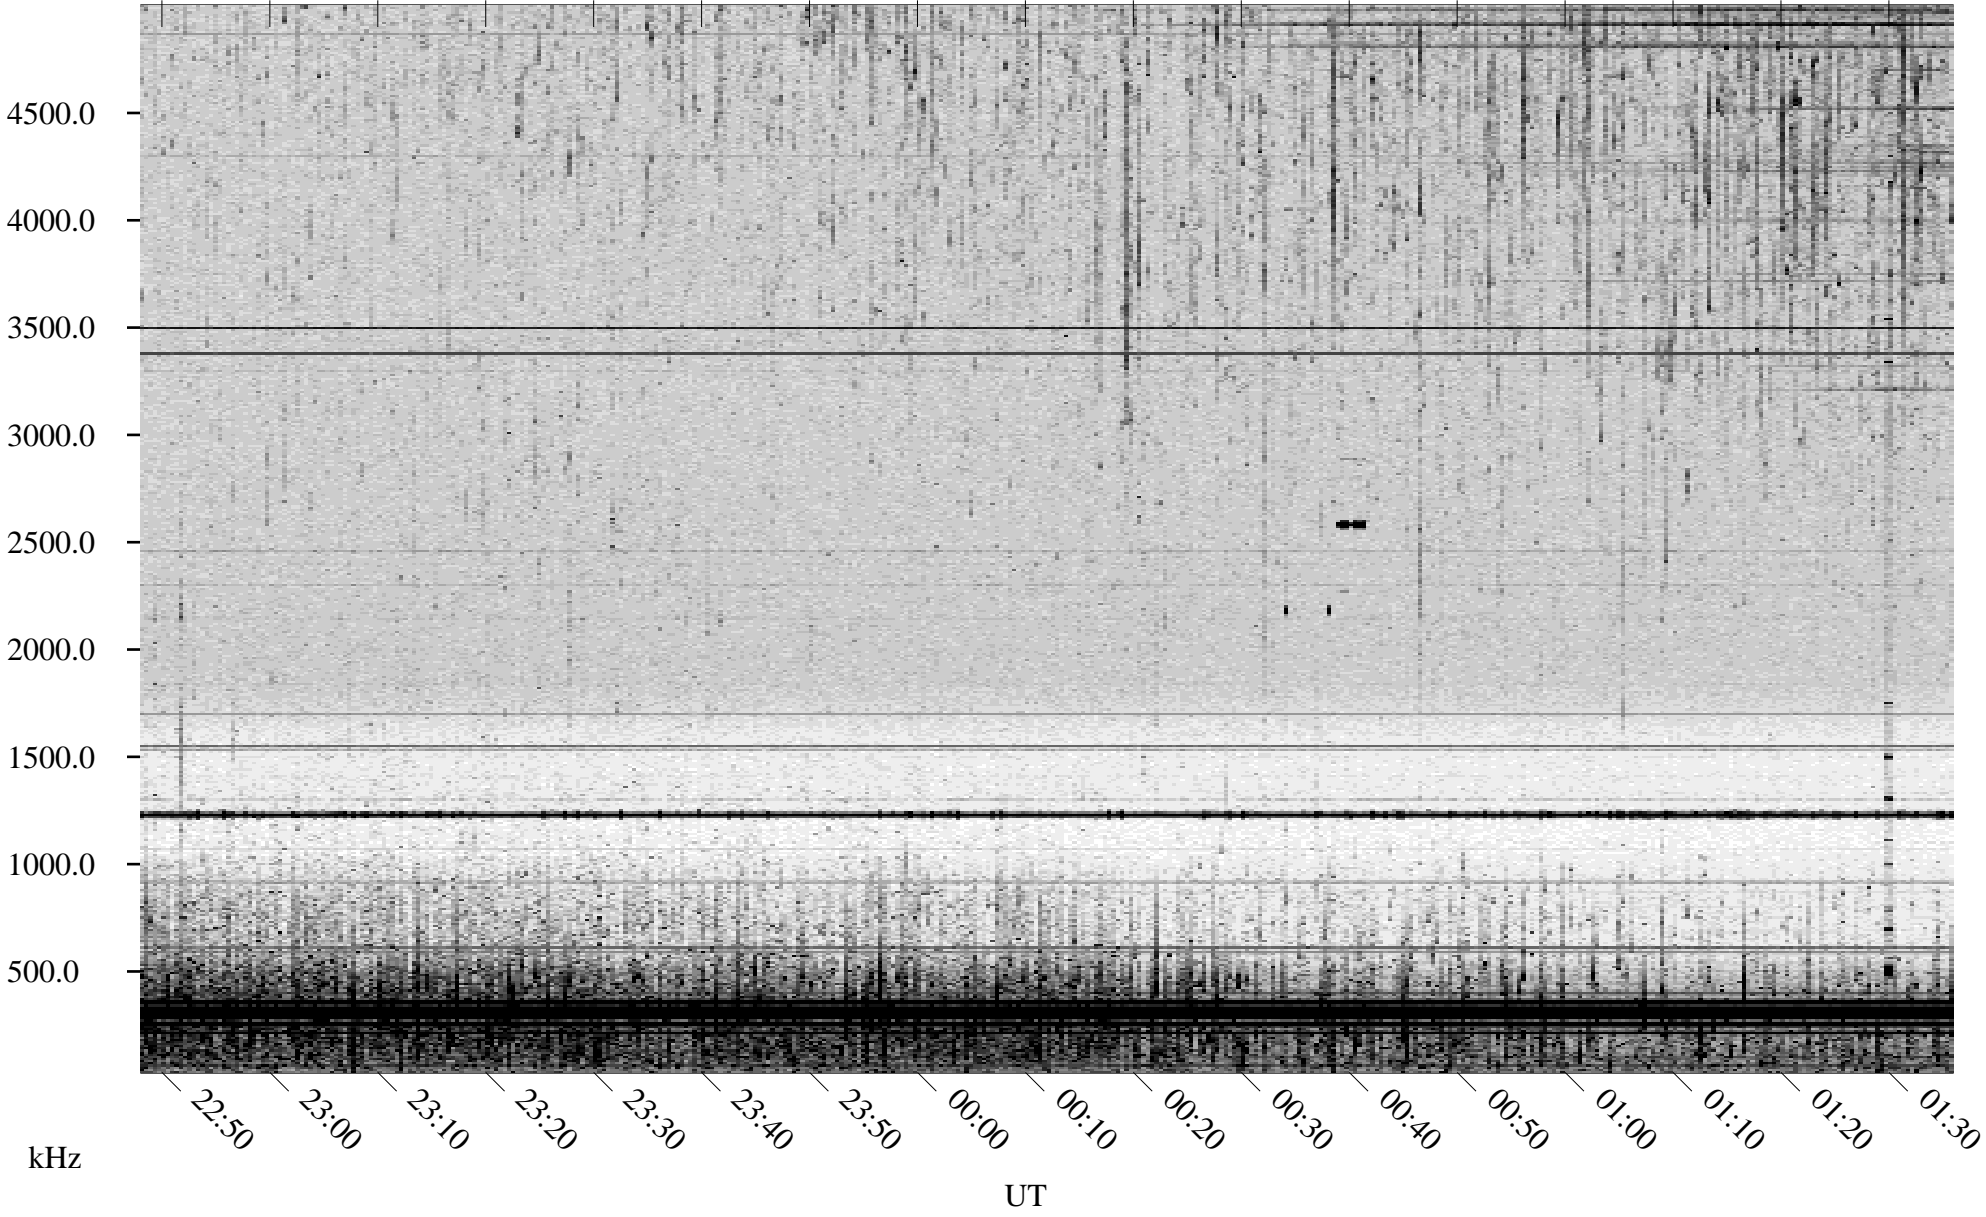

07/07/1998 Churchill, Manitoba

Linear Scale Black = 161 White = 15

ch98188l.r02m max_12

Page 1

07/07/1998 Churchill, Manitoba

Linear Scale Black = 161 White = 15

ch98188l.r02m max_12

07/08/1998 Churchill, Manitoba

Linear Scale Black = 161 White = 15

ch98188l.r02m max_12

Page 3

07/08/1998 Churchill, Manitoba

Linear Scale Black = 161 White = 15

ch98188l.r02m max_12

Page 4

07/08/1998 Churchill, Manitoba

Linear Scale Black = 161 White = 15

ch98188l.r02m max_12

Page 5

07/08/1998 Churchill, Manitoba

Linear Scale Black = 161 White = 15

ch98188l.r02m max_12

Page 6

07/08/1998 Churchill, Manitoba

Linear Scale Black = 161 White = 15

ch98188l.r02m max_12

Page 7

07/08/1998 Churchill, Manitoba

Linear Scale Black = 161 White = 15

ch98188l.r02m max_12

Page 8