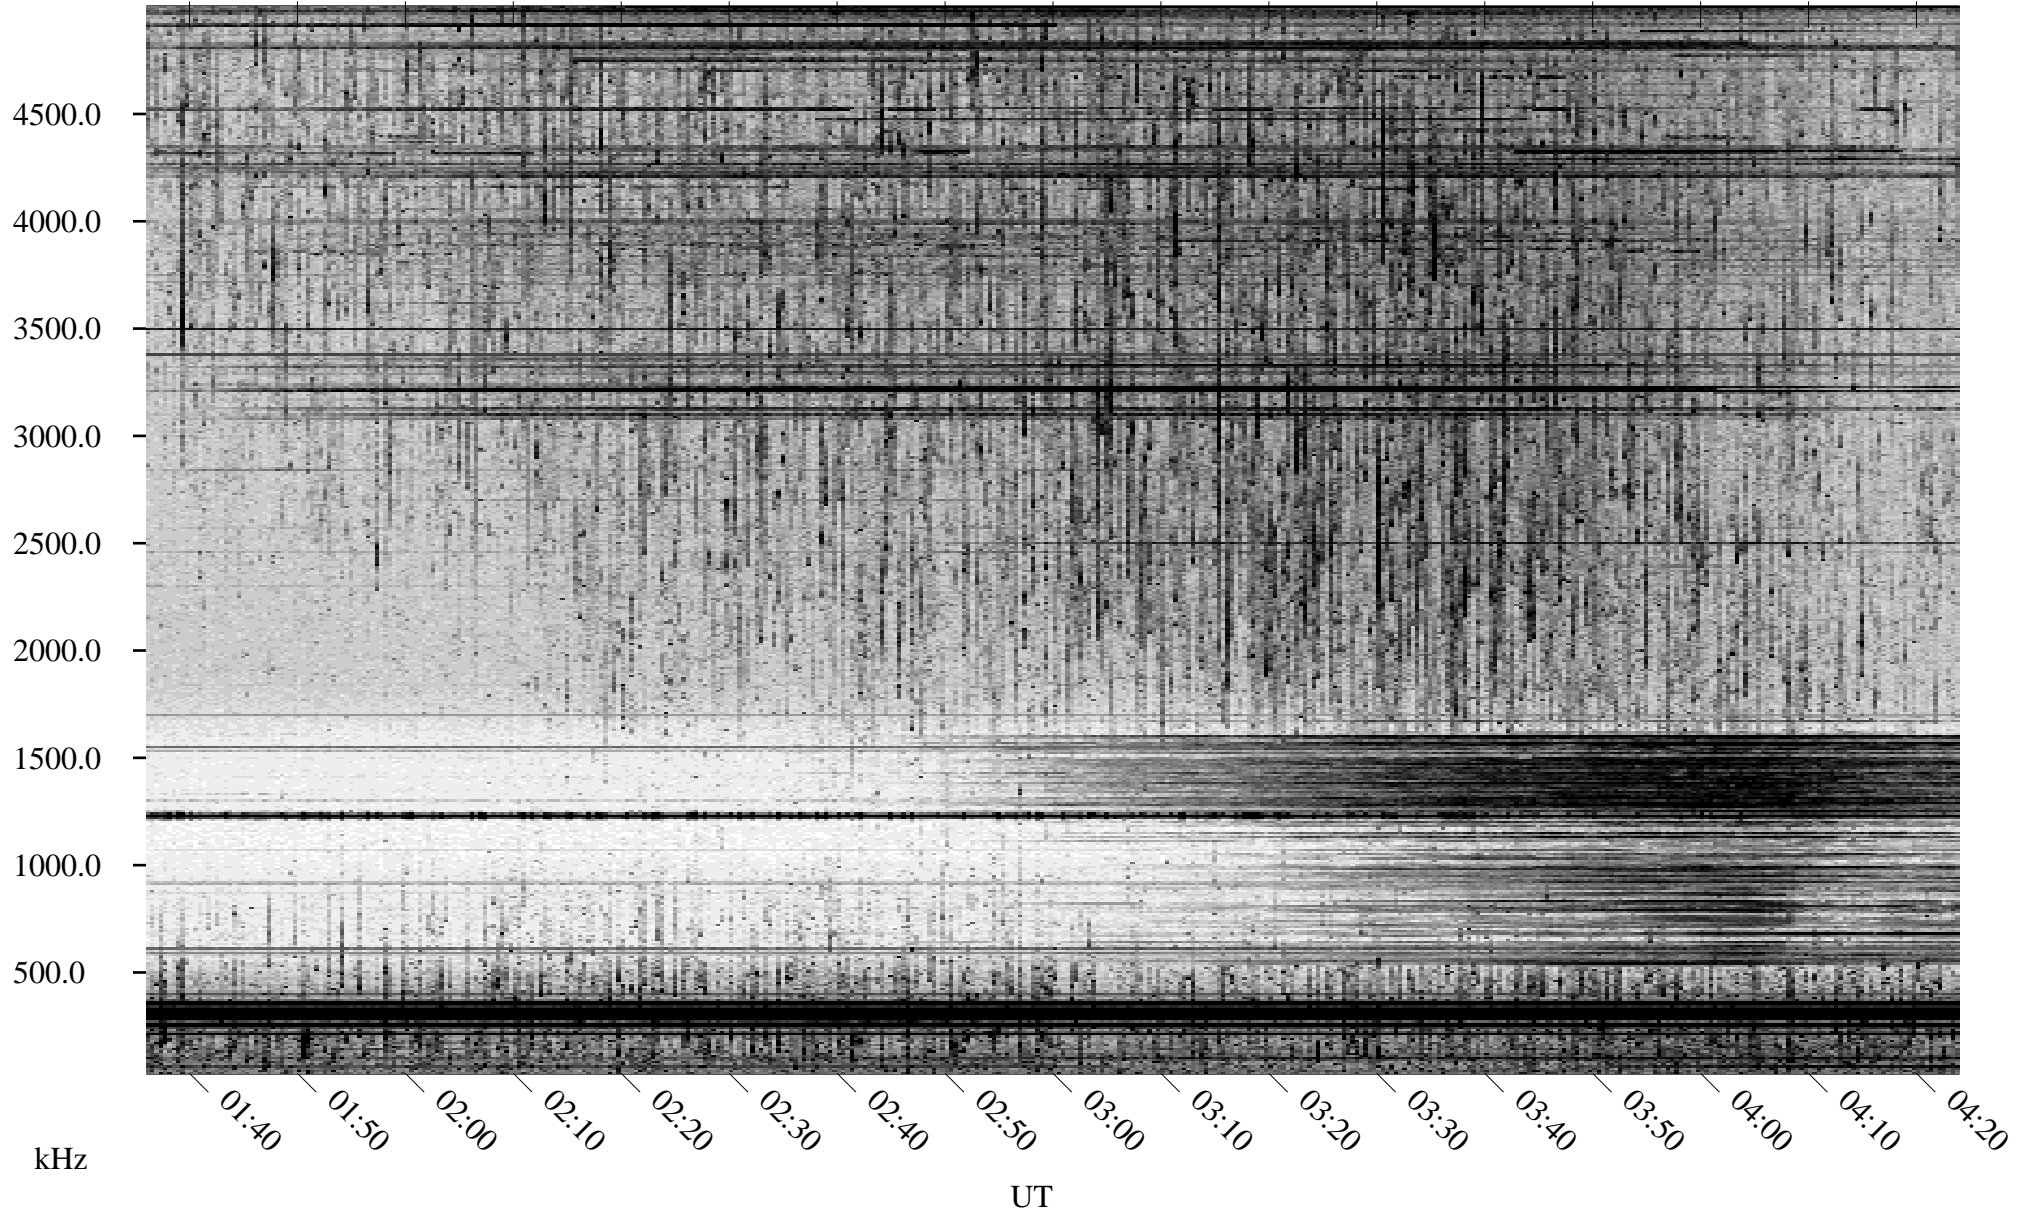

07/07/1998 Churchill, Manitoba

Linear Scale Black = 161 White = 15

ch98188l.r02m max_12

Page 1

07/07/1998 Churchill, Manitoba

Linear Scale Black = 161 White = 15

ch98188l.r02m max_12

07/08/1998 Churchill, Manitoba

Linear Scale Black = 161 White = 15

ch98188l.r02m max_12

Page 3

07/08/1998 Churchill, Manitoba

Linear Scale Black = 161 White = 15

ch98188l.r02m max_12

Page 4

07/08/1998 Churchill, Manitoba

Linear Scale Black = 161 White = 15

ch98188l.r02m max_12

Page 5

07/08/1998 Churchill, Manitoba

Linear Scale Black = 161 White = 15

ch98188l.r02m max_12

Page 6

07/08/1998 Churchill, Manitoba

Linear Scale Black = 161 White = 15

ch98188l.r02m max_12

Page 7

07/08/1998 Churchill, Manitoba

Linear Scale Black = 161 White = 15

ch98188l.r02m max_12

Page 8