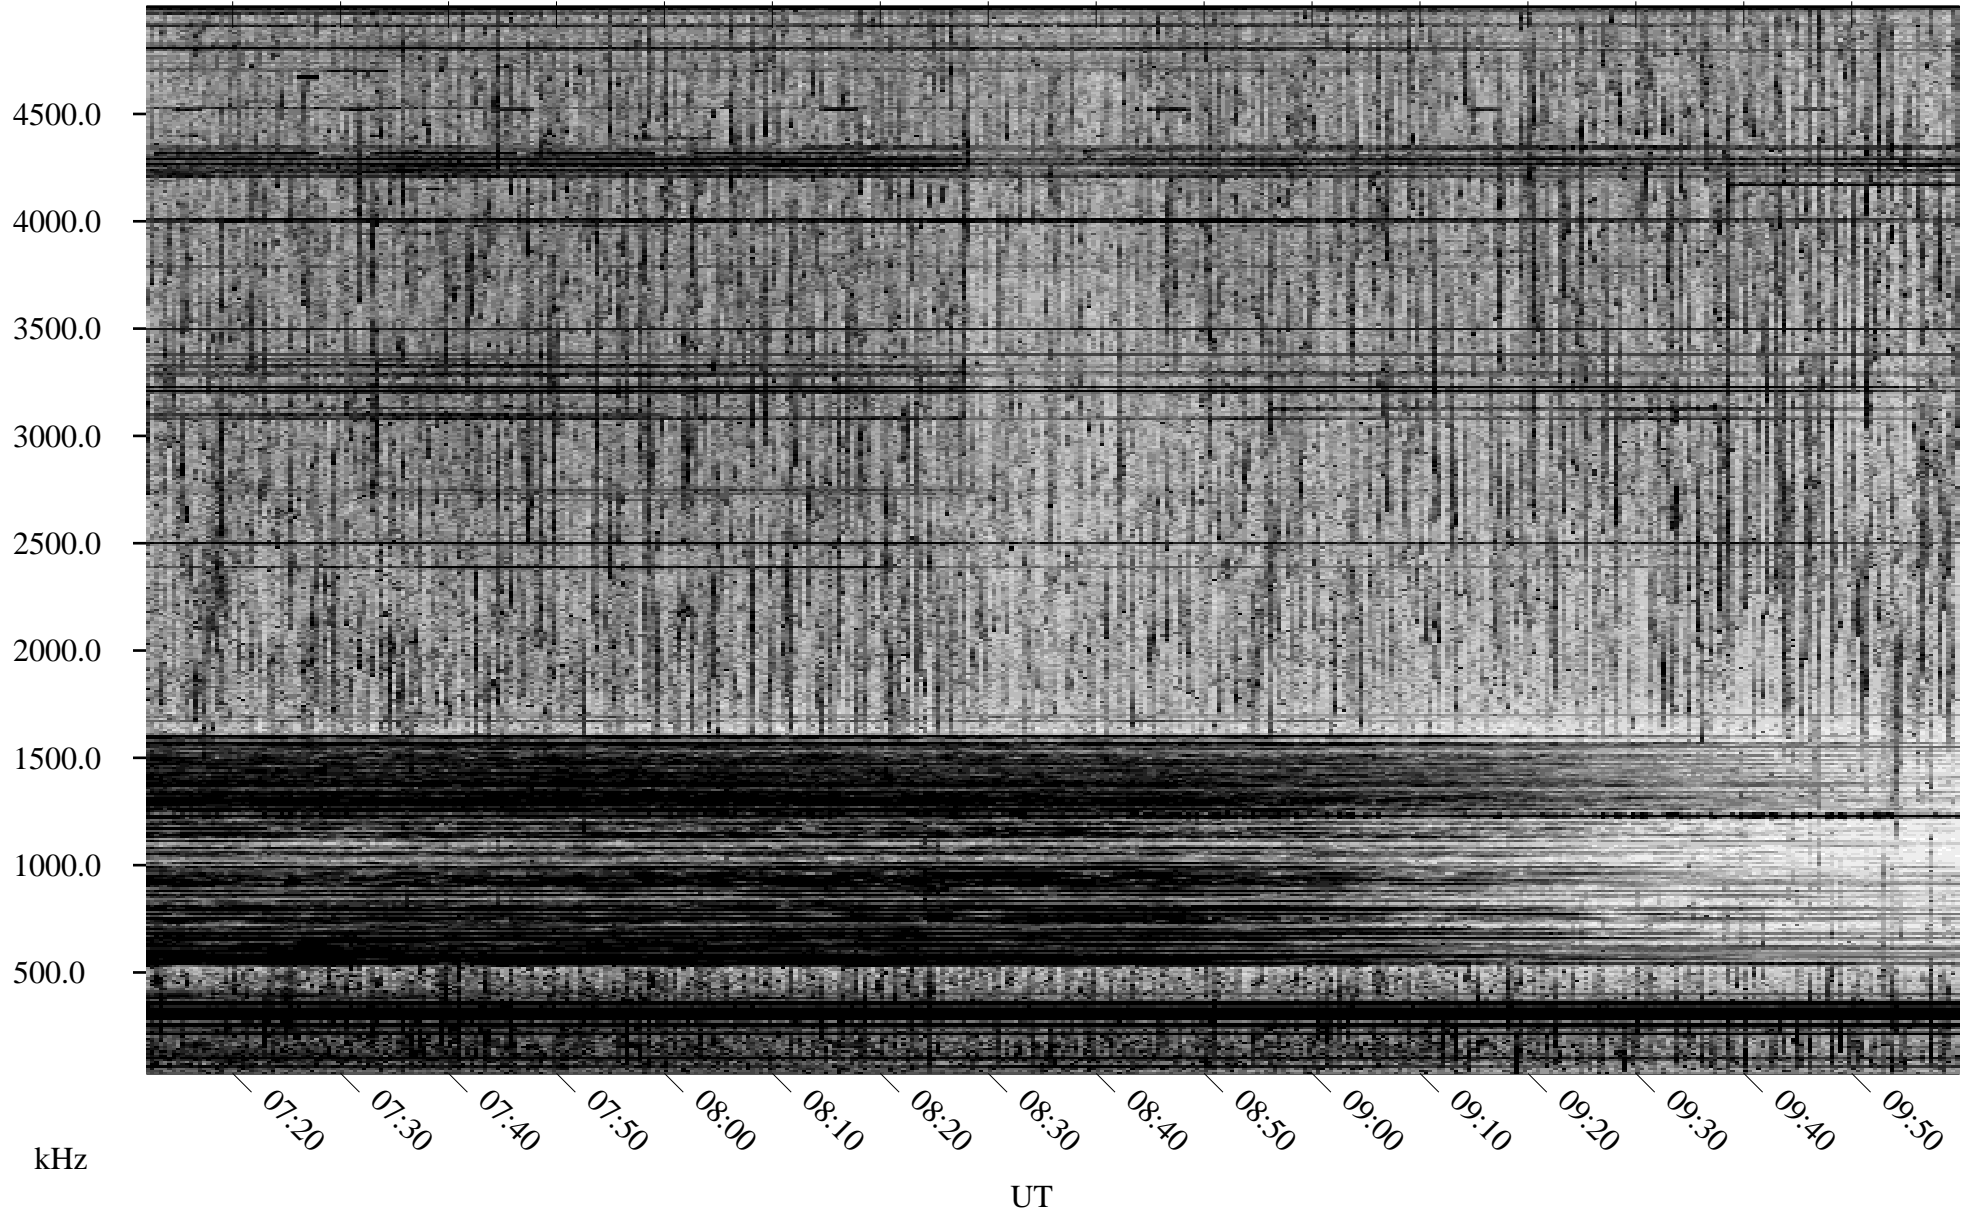

07/07/1998 Churchill, Manitoba

Linear Scale Black = 161 White = 15

ch98188l.r02m max_12

Page 1

07/07/1998 Churchill, Manitoba

Linear Scale Black = 161 White = 15

ch98188l.r02m max_12

07/08/1998 Churchill, Manitoba

Linear Scale Black = 161 White = 15

ch98188l.r02m max_12

Page 3

07/08/1998 Churchill, Manitoba

Linear Scale Black = 161 White = 15

ch98188l.r02m max_12

Page 4

07/08/1998 Churchill, Manitoba

Linear Scale Black = 161 White = 15

ch98188l.r02m max_12

Page 5

07/08/1998 Churchill, Manitoba

Linear Scale Black = 161 White = 15

ch98188l.r02m max_12

Page 6

07/08/1998 Churchill, Manitoba

Linear Scale Black = 161 White = 15

ch98188l.r02m max_12

Page 7

07/08/1998 Churchill, Manitoba

Linear Scale Black = 161 White = 15

ch98188l.r02m max_12

Page 8