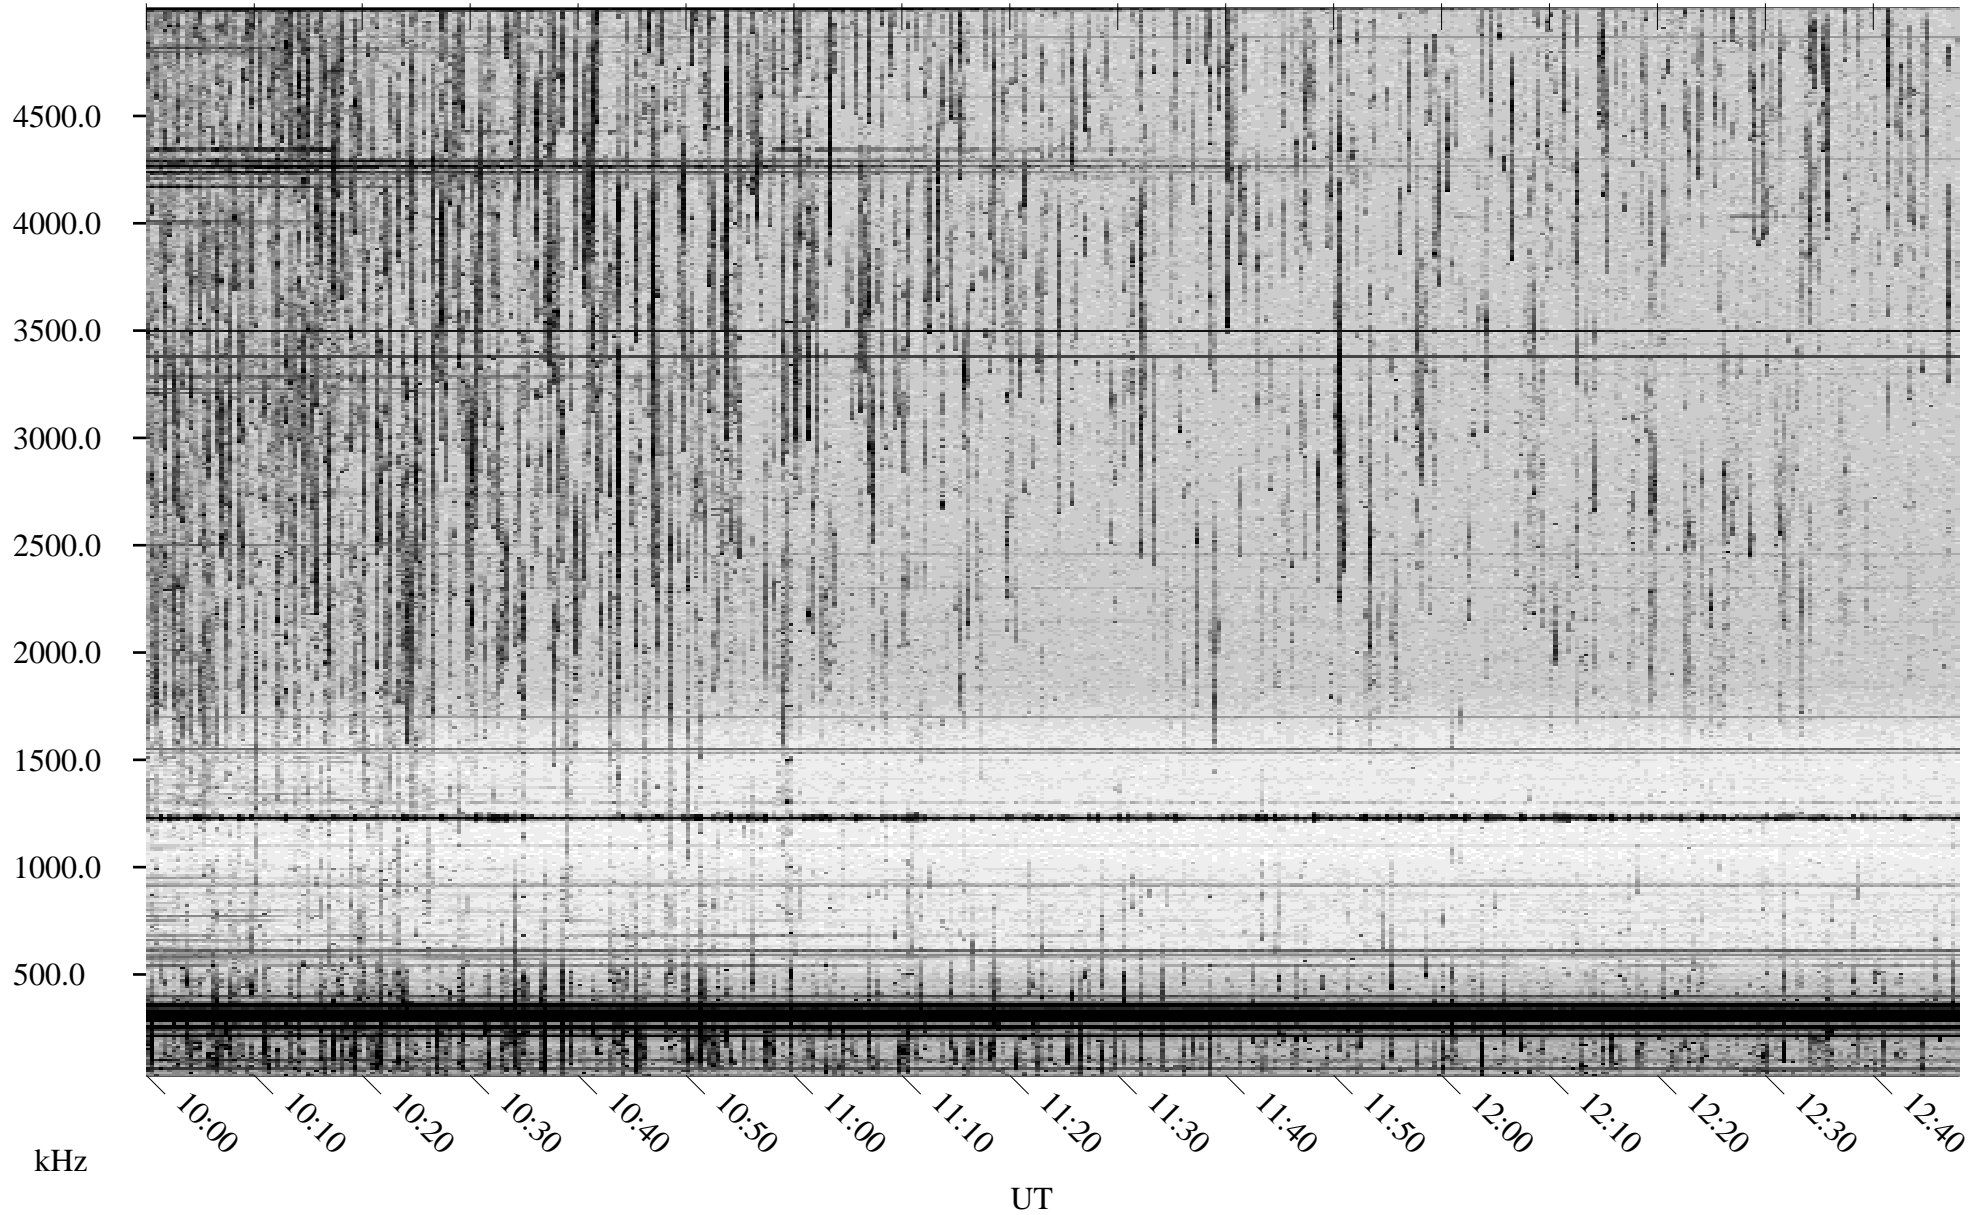

07/07/1998 Churchill, Manitoba

Linear Scale Black = 161 White = 15

ch98188l.r02m max_12

Page 1

07/07/1998 Churchill, Manitoba

Linear Scale Black = 161 White = 15

ch98188l.r02m max_12

07/08/1998 Churchill, Manitoba

Linear Scale Black = 161 White = 15

ch98188l.r02m max_12

Page 3

07/08/1998 Churchill, Manitoba

Linear Scale Black = 161 White = 15

ch98188l.r02m max_12

Page 4

07/08/1998 Churchill, Manitoba

Linear Scale Black = 161 White = 15

ch98188l.r02m max_12

Page 5

07/08/1998 Churchill, Manitoba

Linear Scale Black = 161 White = 15

ch98188l.r02m max_12

Page 6

07/08/1998 Churchill, Manitoba

Linear Scale Black = 161 White = 15

ch98188l.r02m max_12

Page 7

07/08/1998 Churchill, Manitoba

Linear Scale Black = 161 White = 15

ch98188l.r02m max_12

Page 8