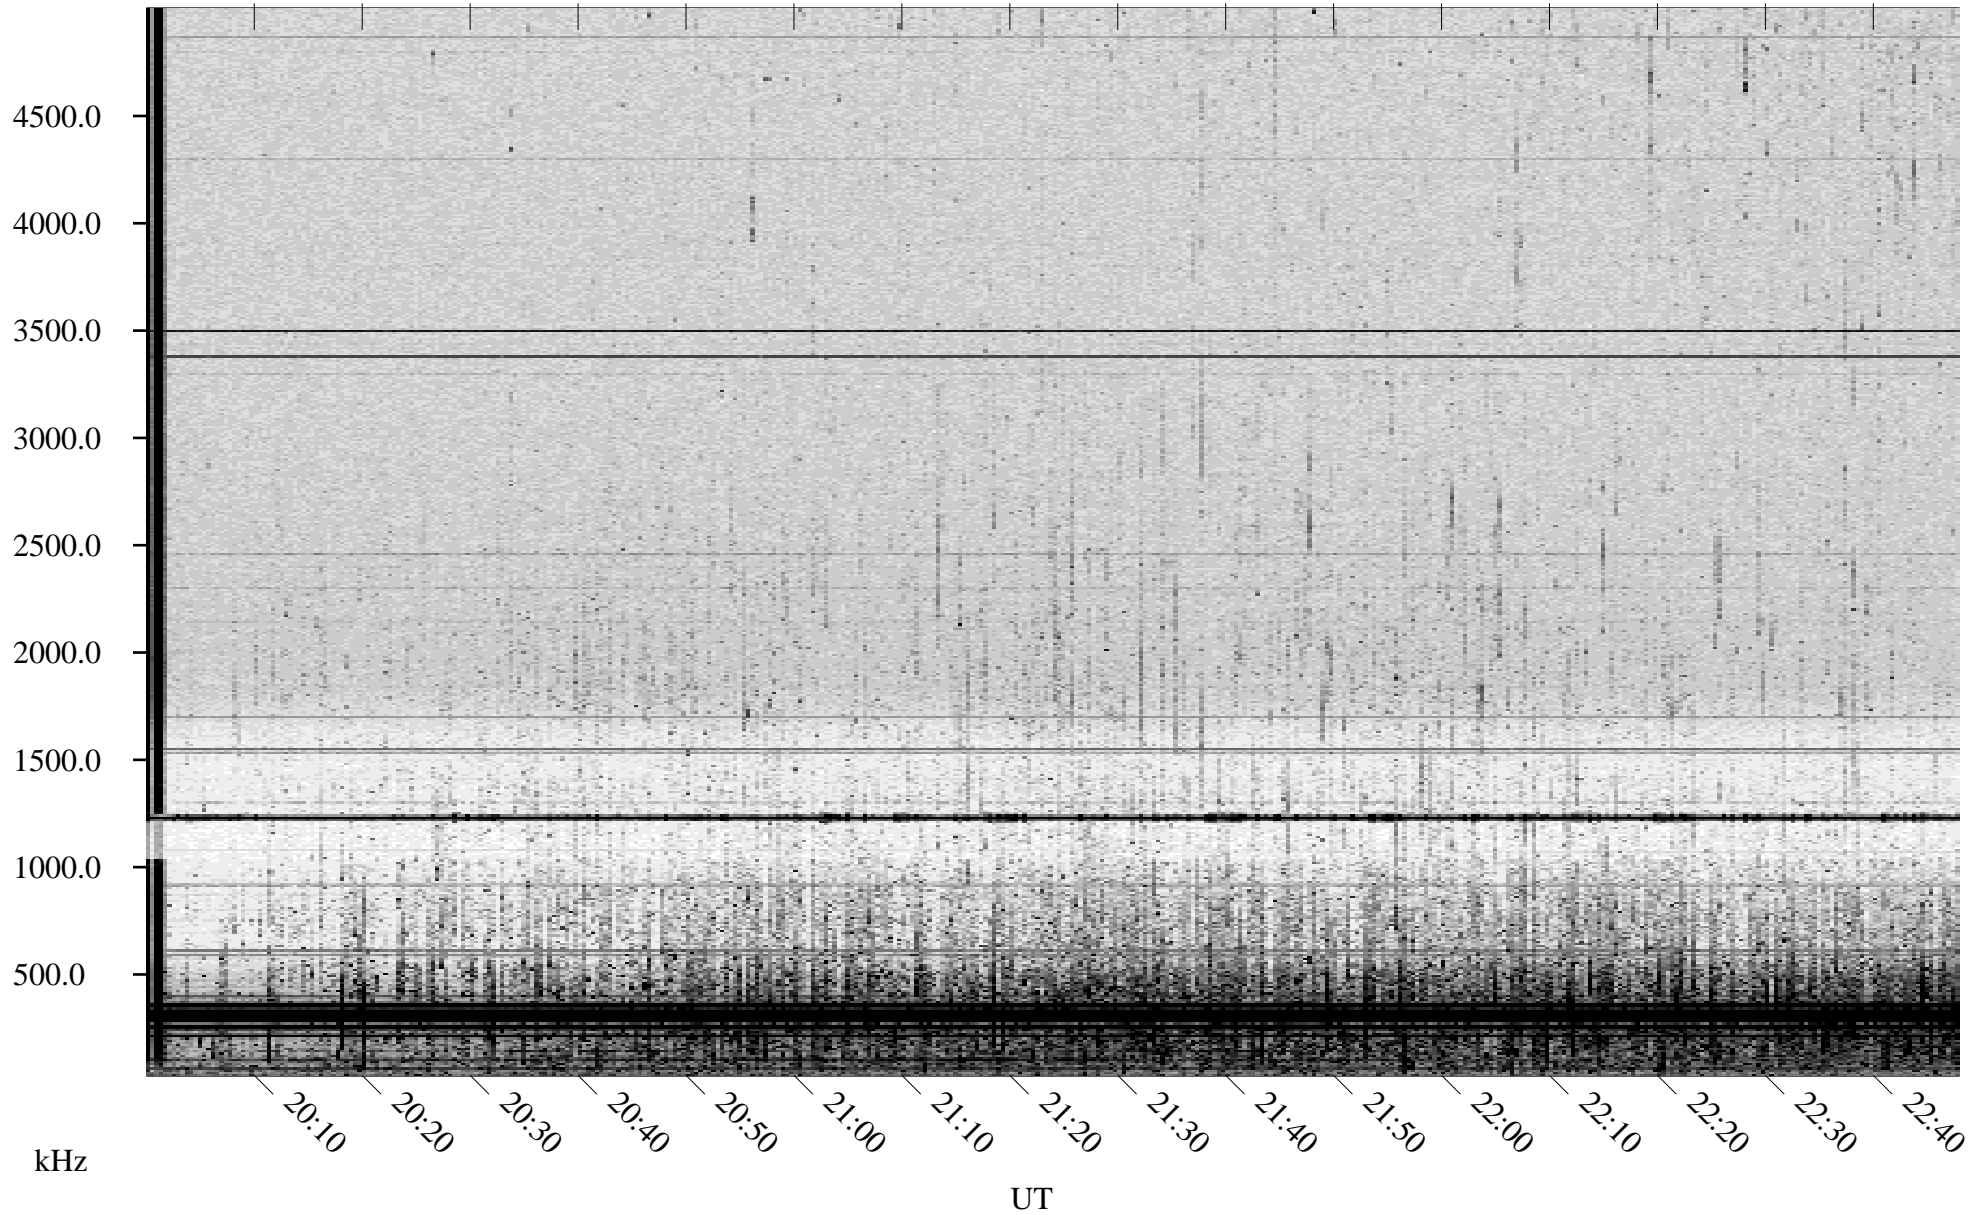

07/07/1998 Churchill, Manitoba

Linear Scale Black = 161 White = 15

ch98188l.r02m max_12

Page 1

07/07/1998 Churchill, Manitoba

Linear Scale Black = 161 White = 15

ch98188l.r02m max_12

07/08/1998 Churchill, Manitoba

Linear Scale Black = 161 White = 15

ch98188l.r02m max_12

Page 3

07/08/1998 Churchill, Manitoba

Linear Scale Black = 161 White = 15

ch98188l.r02m max_12

Page 4

07/08/1998 Churchill, Manitoba

Linear Scale Black = 161 White = 15

ch98188l.r02m max_12

Page 5

07/08/1998 Churchill, Manitoba

Linear Scale Black = 161 White = 15

ch98188l.r02m max_12

Page 6

07/08/1998 Churchill, Manitoba

Linear Scale Black = 161 White = 15

ch98188l.r02m max_12

Page 7

07/08/1998 Churchill, Manitoba

Linear Scale Black = 161 White = 15

ch98188l.r02m max_12

Page 8