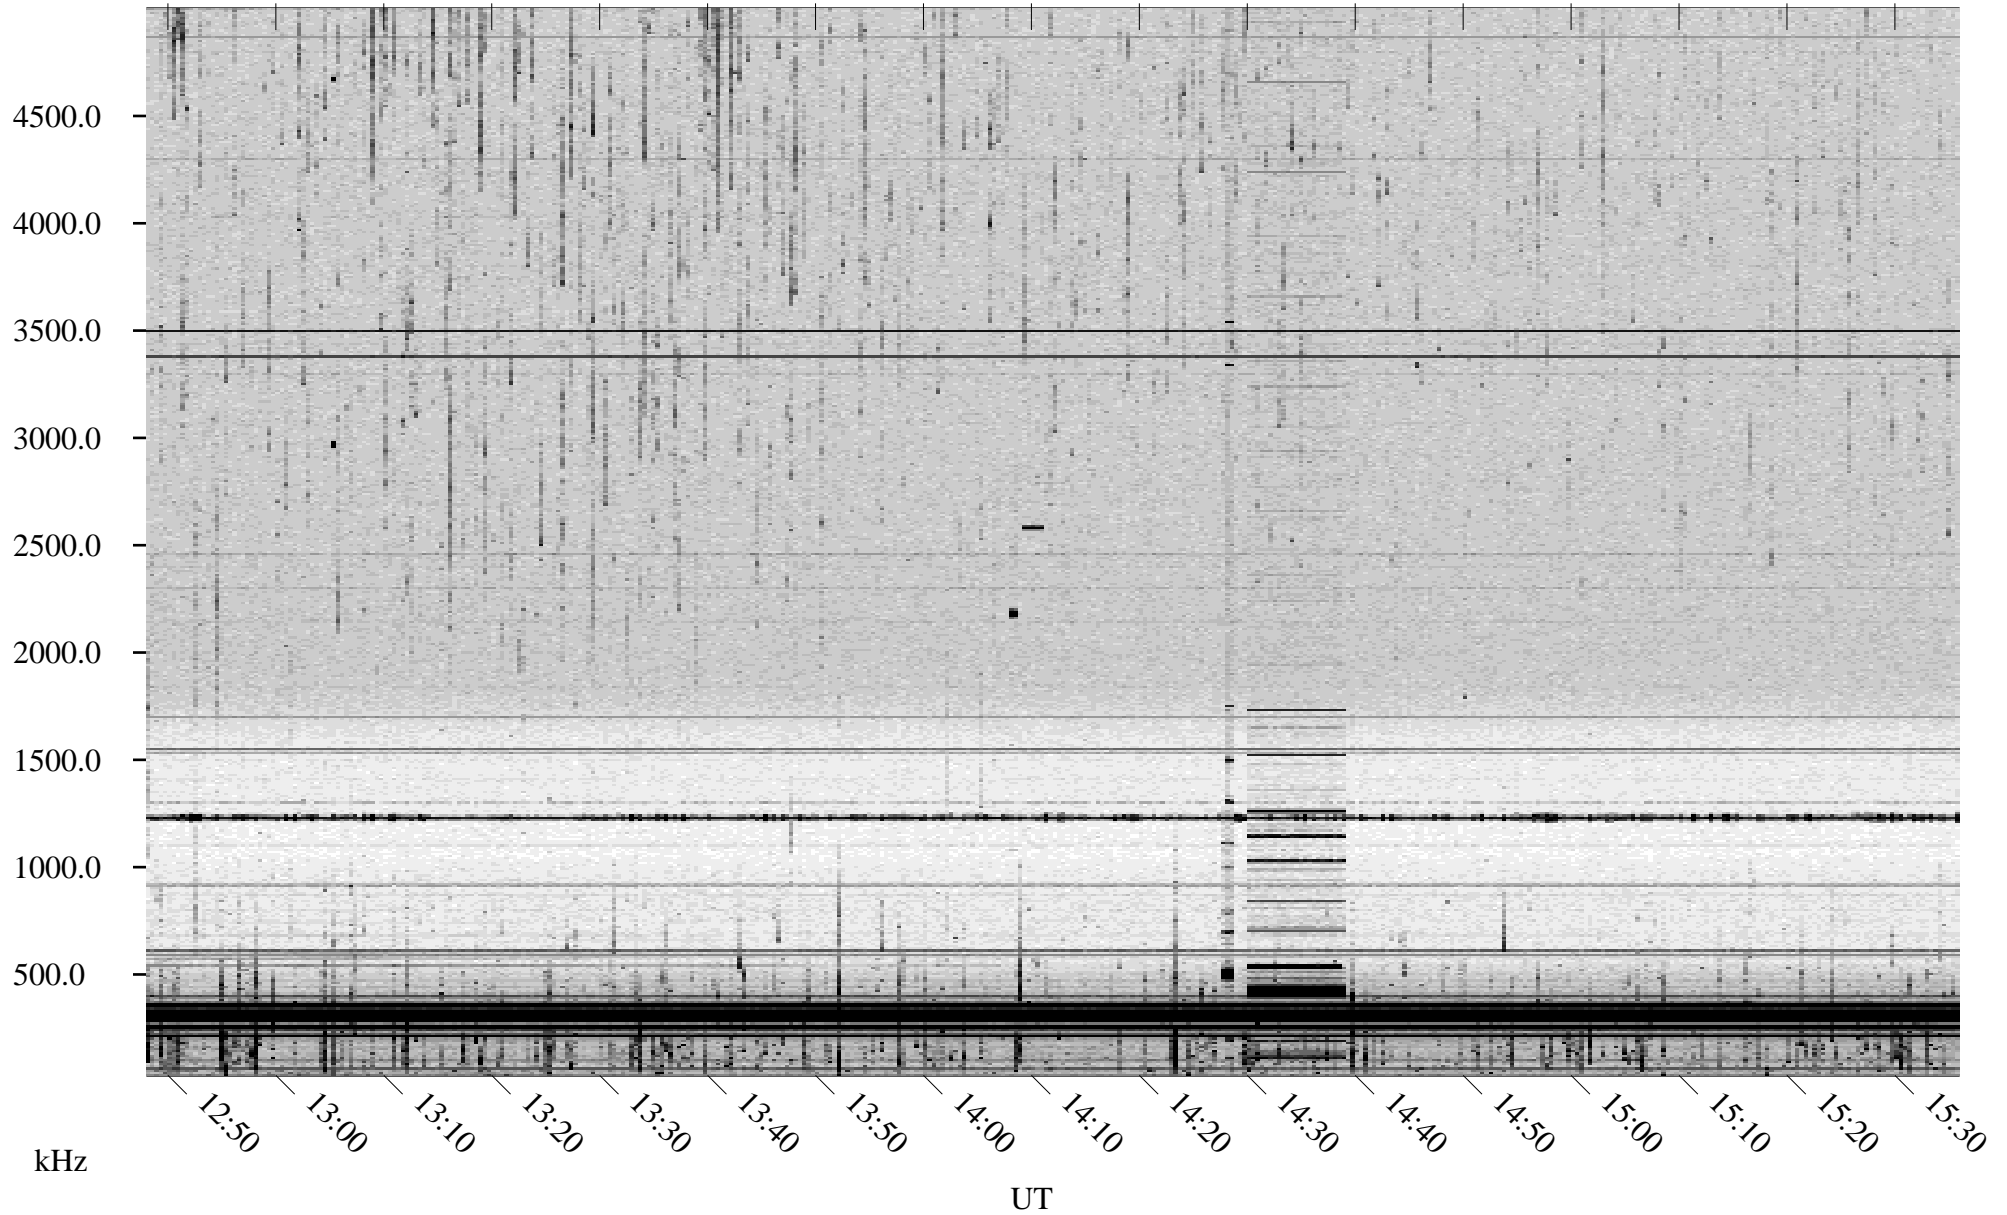

07/07/1998 Churchill, Manitoba

Linear Scale Black = 161 White = 15

ch98188l.r02m max_12

Page 1

07/07/1998 Churchill, Manitoba

Linear Scale Black = 161 White = 15

ch98188l.r02m max_12

07/08/1998 Churchill, Manitoba

Linear Scale Black = 161 White = 15

ch98188l.r02m max_12

Page 3

07/08/1998 Churchill, Manitoba

Linear Scale Black = 161 White = 15

ch98188l.r02m max_12

Page 4

07/08/1998 Churchill, Manitoba

Linear Scale Black = 161 White = 15

ch98188l.r02m max_12

Page 5

07/08/1998 Churchill, Manitoba

Linear Scale Black = 161 White = 15

ch98188l.r02m max_12

Page 6

07/08/1998 Churchill, Manitoba

Linear Scale Black = 161 White = 15

ch98188l.r02m max_12

Page 7

07/08/1998 Churchill, Manitoba

Linear Scale Black = 161 White = 15

ch98188l.r02m max_12

Page 8