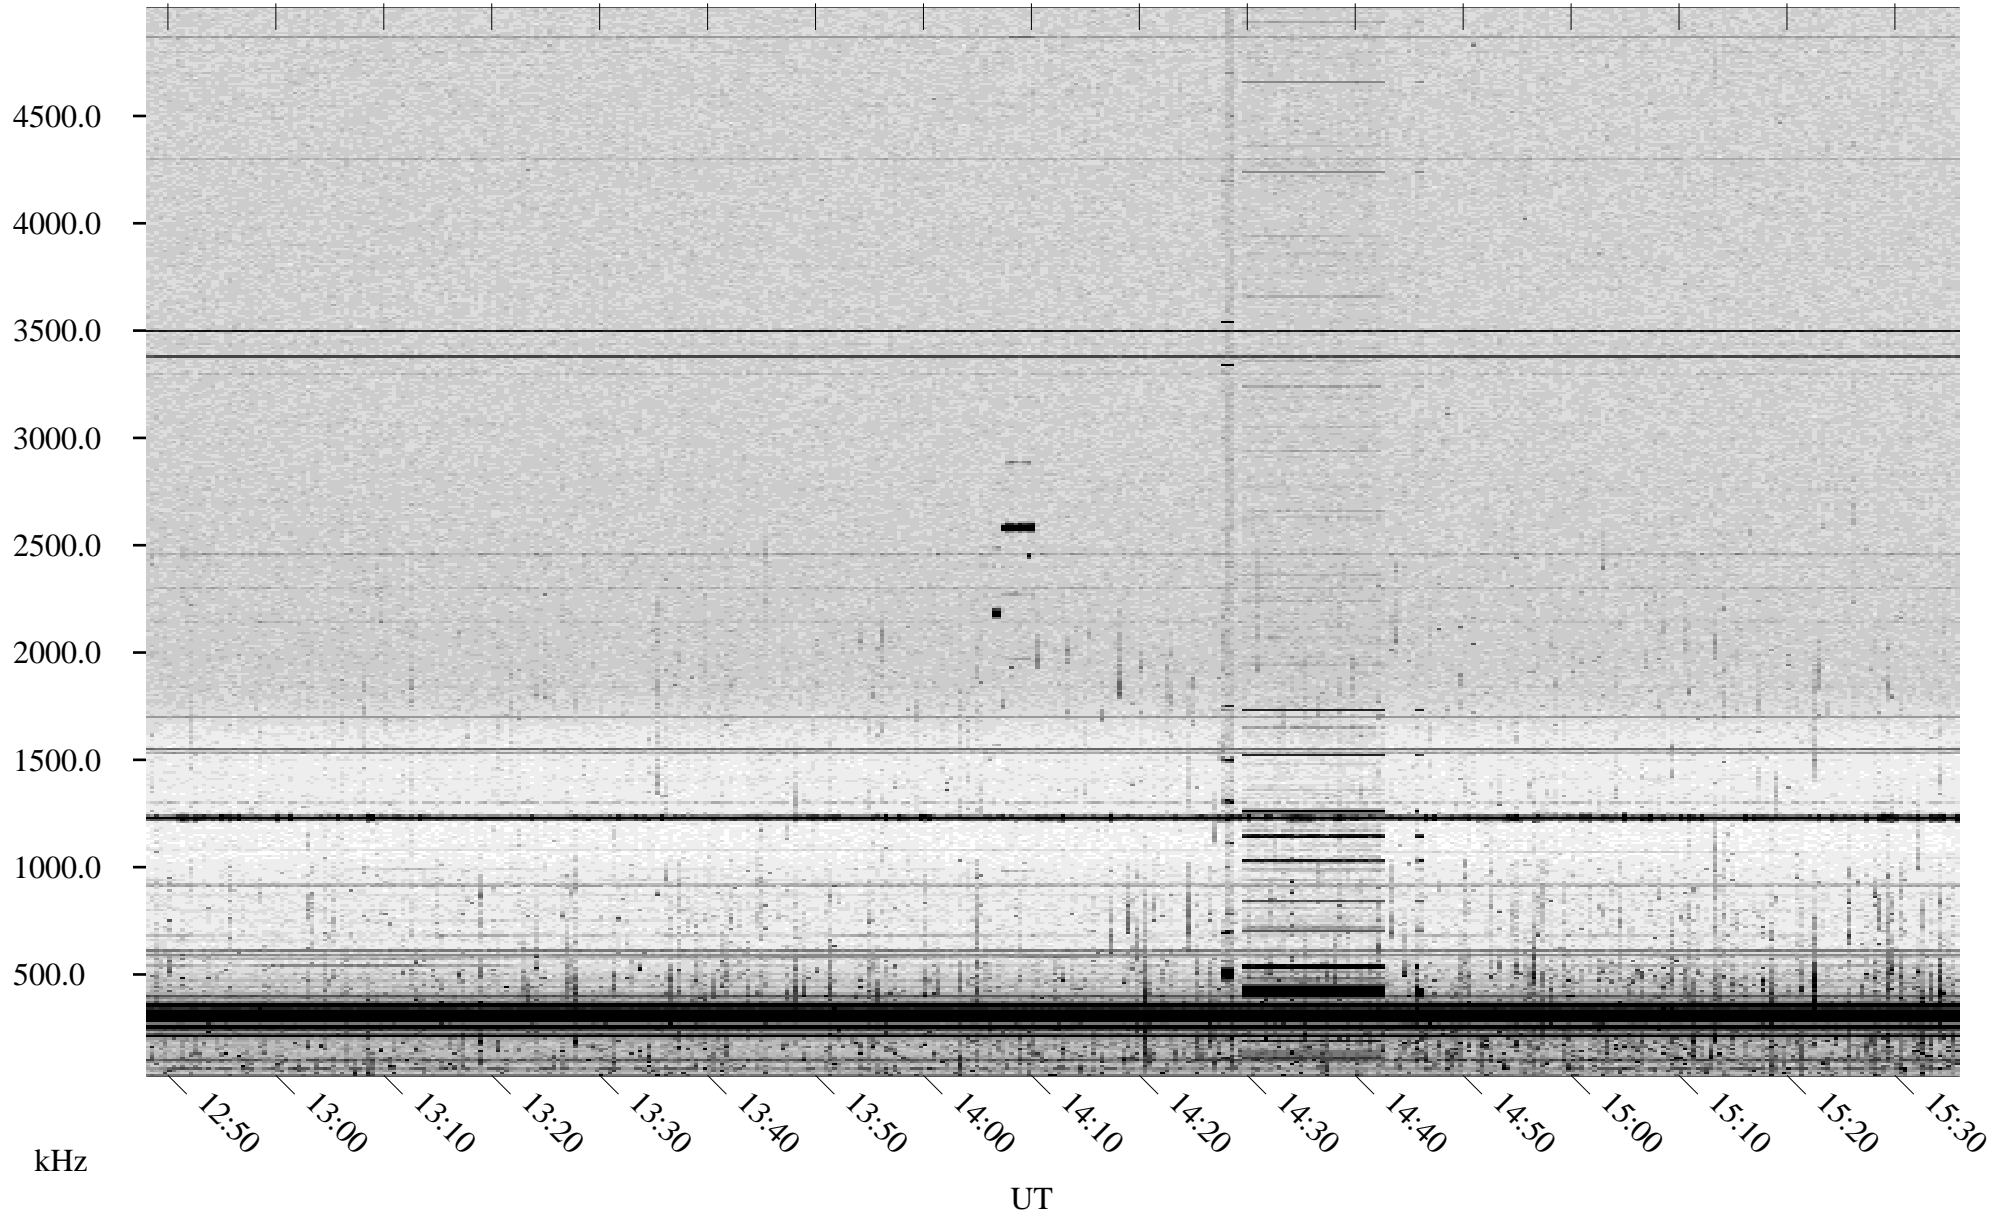

# 07/09/1998 Churchill, Manitoba

Linear Scale    Black = 161    White = 15

ch98189l.r00m max\_12

Page 5

# 07/09/1998 Churchill, Manitoba

Linear Scale    Black = 161    White = 15

ch98189l.r00m max\_12

Page 6

# 07/09/1998 Churchill, Manitoba

Linear Scale    Black = 161    White = 15

ch98189l.r00m max\_12

Page 7

# 07/09/1998 Churchill, Manitoba

Linear Scale    Black = 161    White = 15

ch98189l.r00m max\_12

Page 8