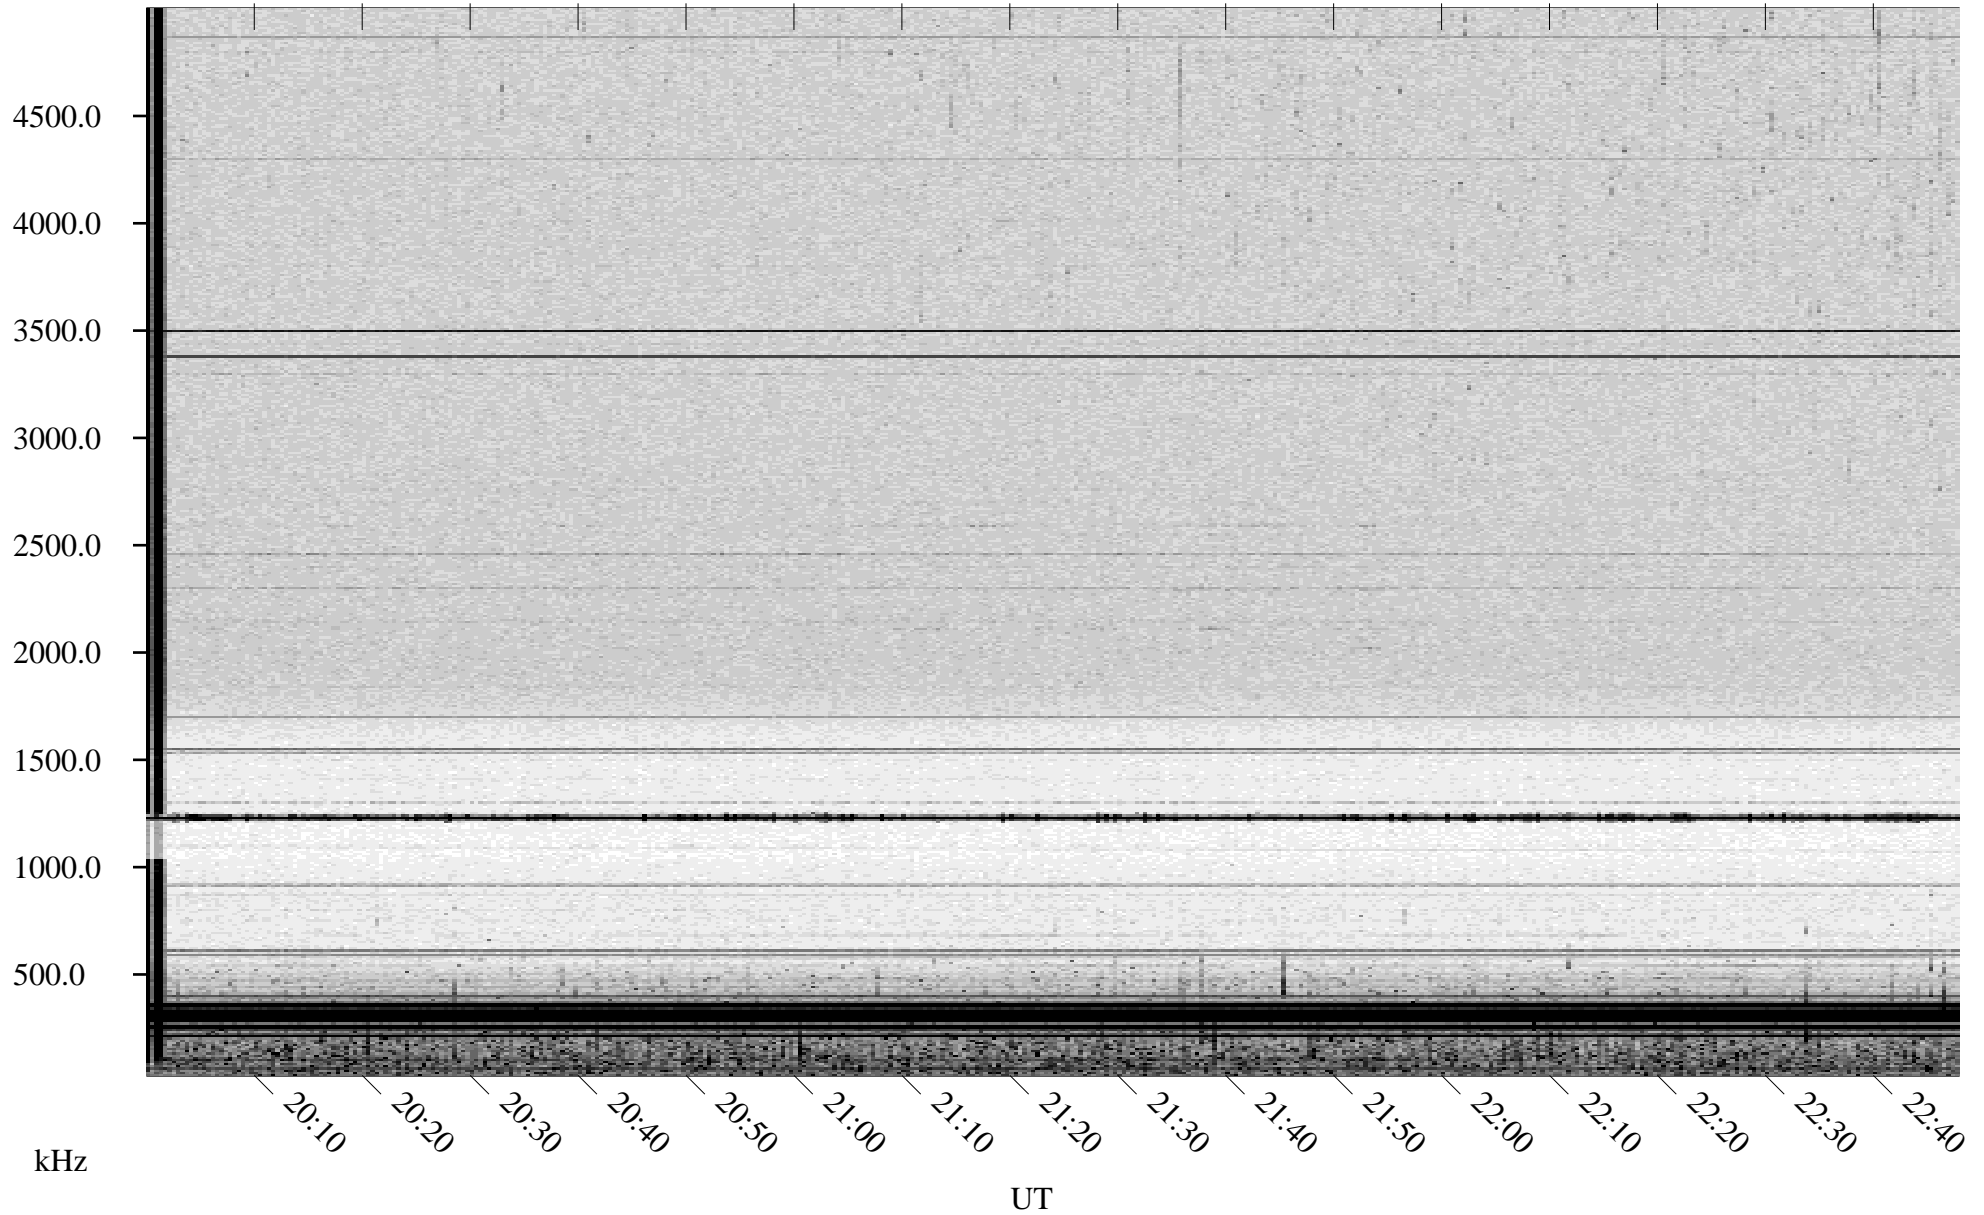

# 07/08/1998 Churchill, Manitoba

Linear Scale    Black = 161    White = 15

ch98189l.r00m max\_12

Page 1

# 07/08/1998 Churchill, Manitoba

Linear Scale    Black = 161    White = 15

ch98189l.r00m max\_12

Page 2

# 07/09/1998 Churchill, Manitoba

Linear Scale    Black = 161    White = 15

ch98189l.r00m max\_12

Page 3

# 07/09/1998 Churchill, Manitoba

Linear Scale    Black = 161    White = 15

ch98189l.r00m max\_12

Page 4