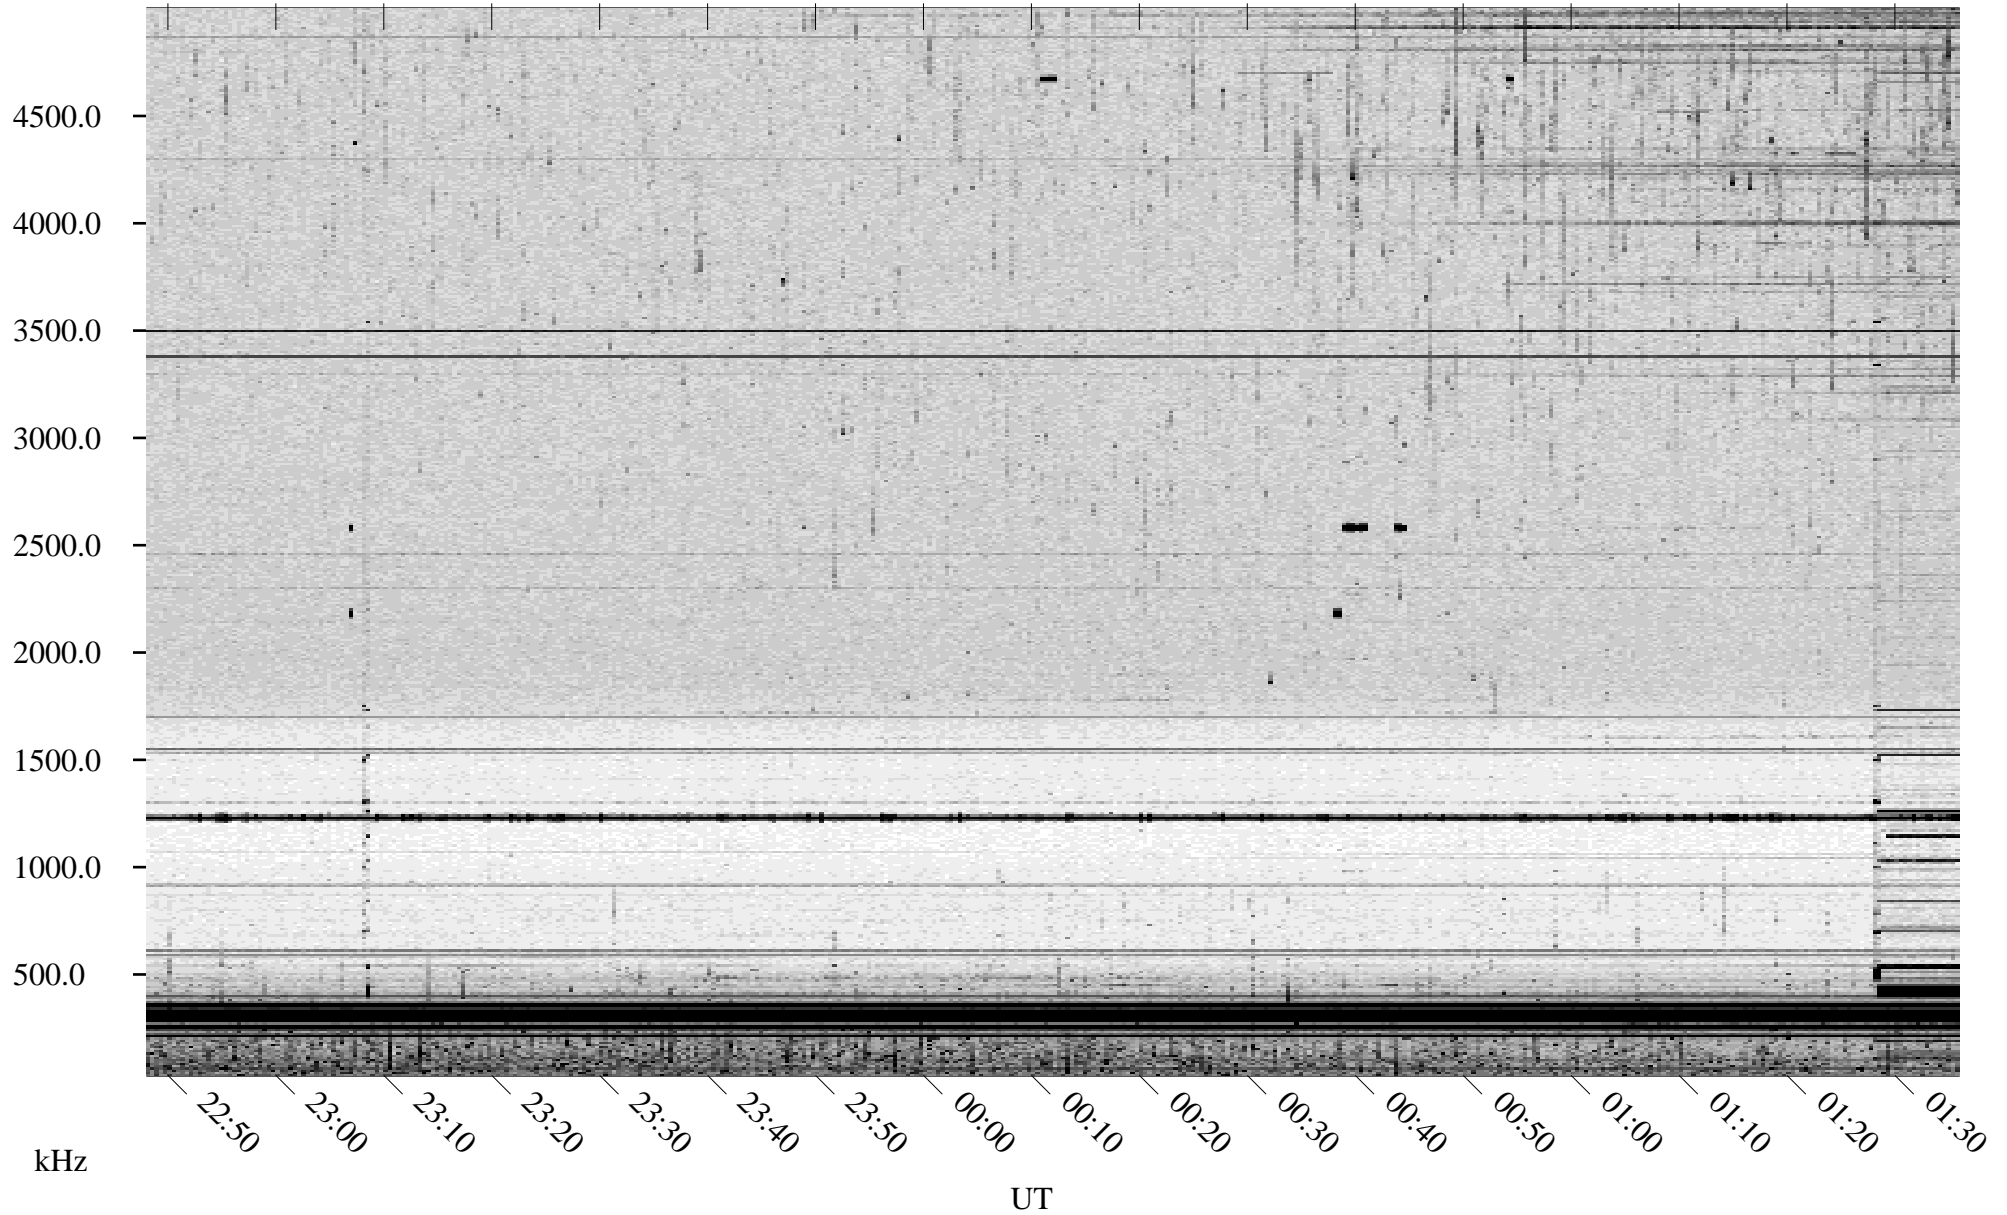

# 07/08/1998 Churchill, Manitoba

Linear Scale    Black = 161    White = 15

ch98189l.r00m max\_12

Page 1

# 07/08/1998 Churchill, Manitoba

Linear Scale    Black = 161    White = 15

ch98189l.r00m max\_12

Page 2

# 07/09/1998 Churchill, Manitoba

Linear Scale    Black = 161    White = 15

ch98189l.r00m max\_12

Page 3

# 07/09/1998 Churchill, Manitoba

Linear Scale    Black = 161    White = 15

ch98189l.r00m max\_12

Page 4