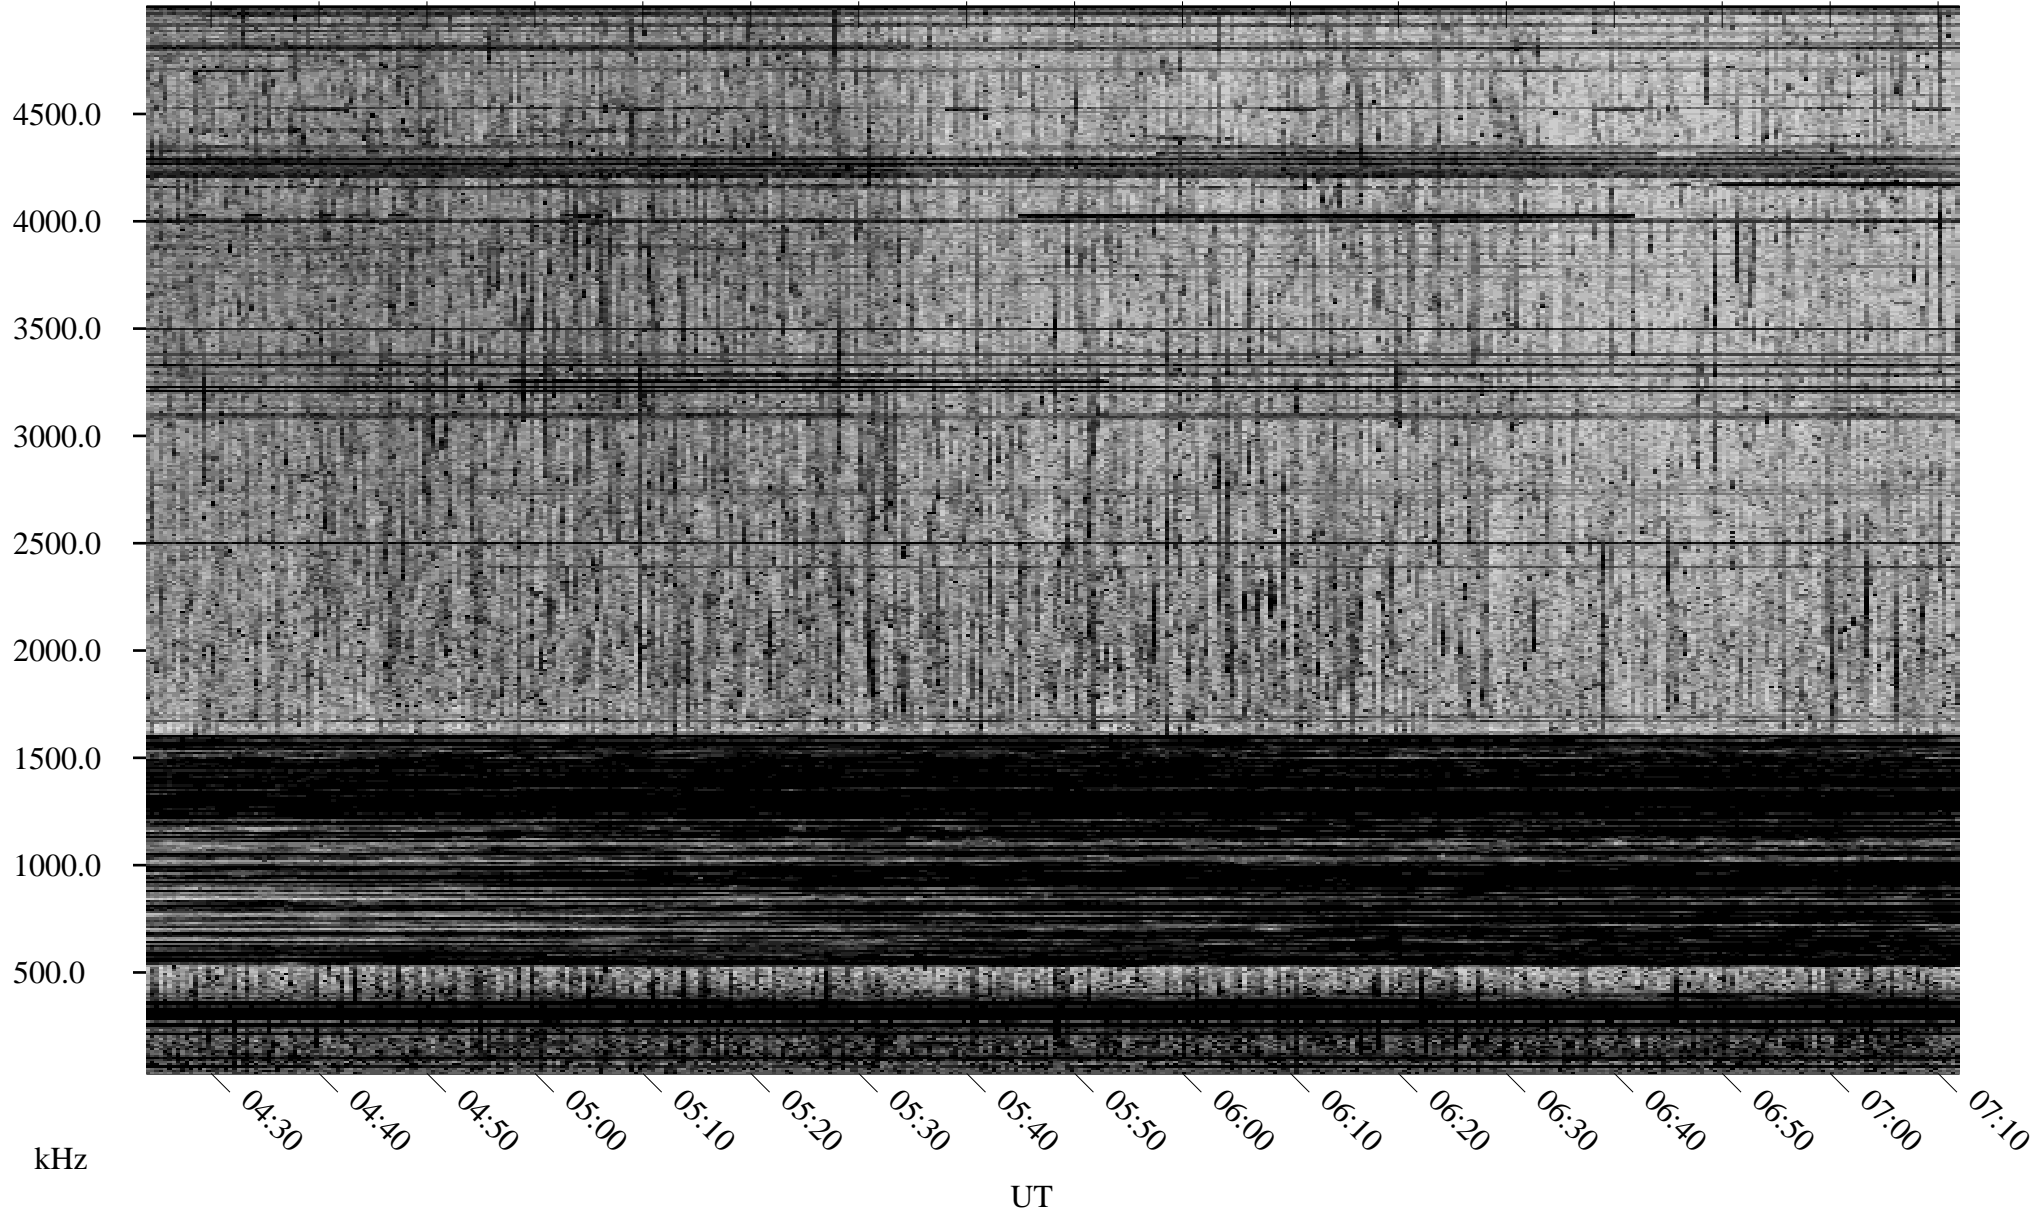

# 07/08/1998 Churchill, Manitoba

Linear Scale    Black = 161    White = 15

ch98189l.r00m max\_12

Page 2

# 07/09/1998 Churchill, Manitoba

Linear Scale    Black = 161    White = 15

ch98189l.r00m max\_12

Page 3

# 07/09/1998 Churchill, Manitoba

Linear Scale    Black = 161    White = 15

ch98189l.r00m max\_12

Page 4

# 07/09/1998 Churchill, Manitoba

Linear Scale    Black = 161    White = 15

ch98189l.r00m max\_12

Page 5