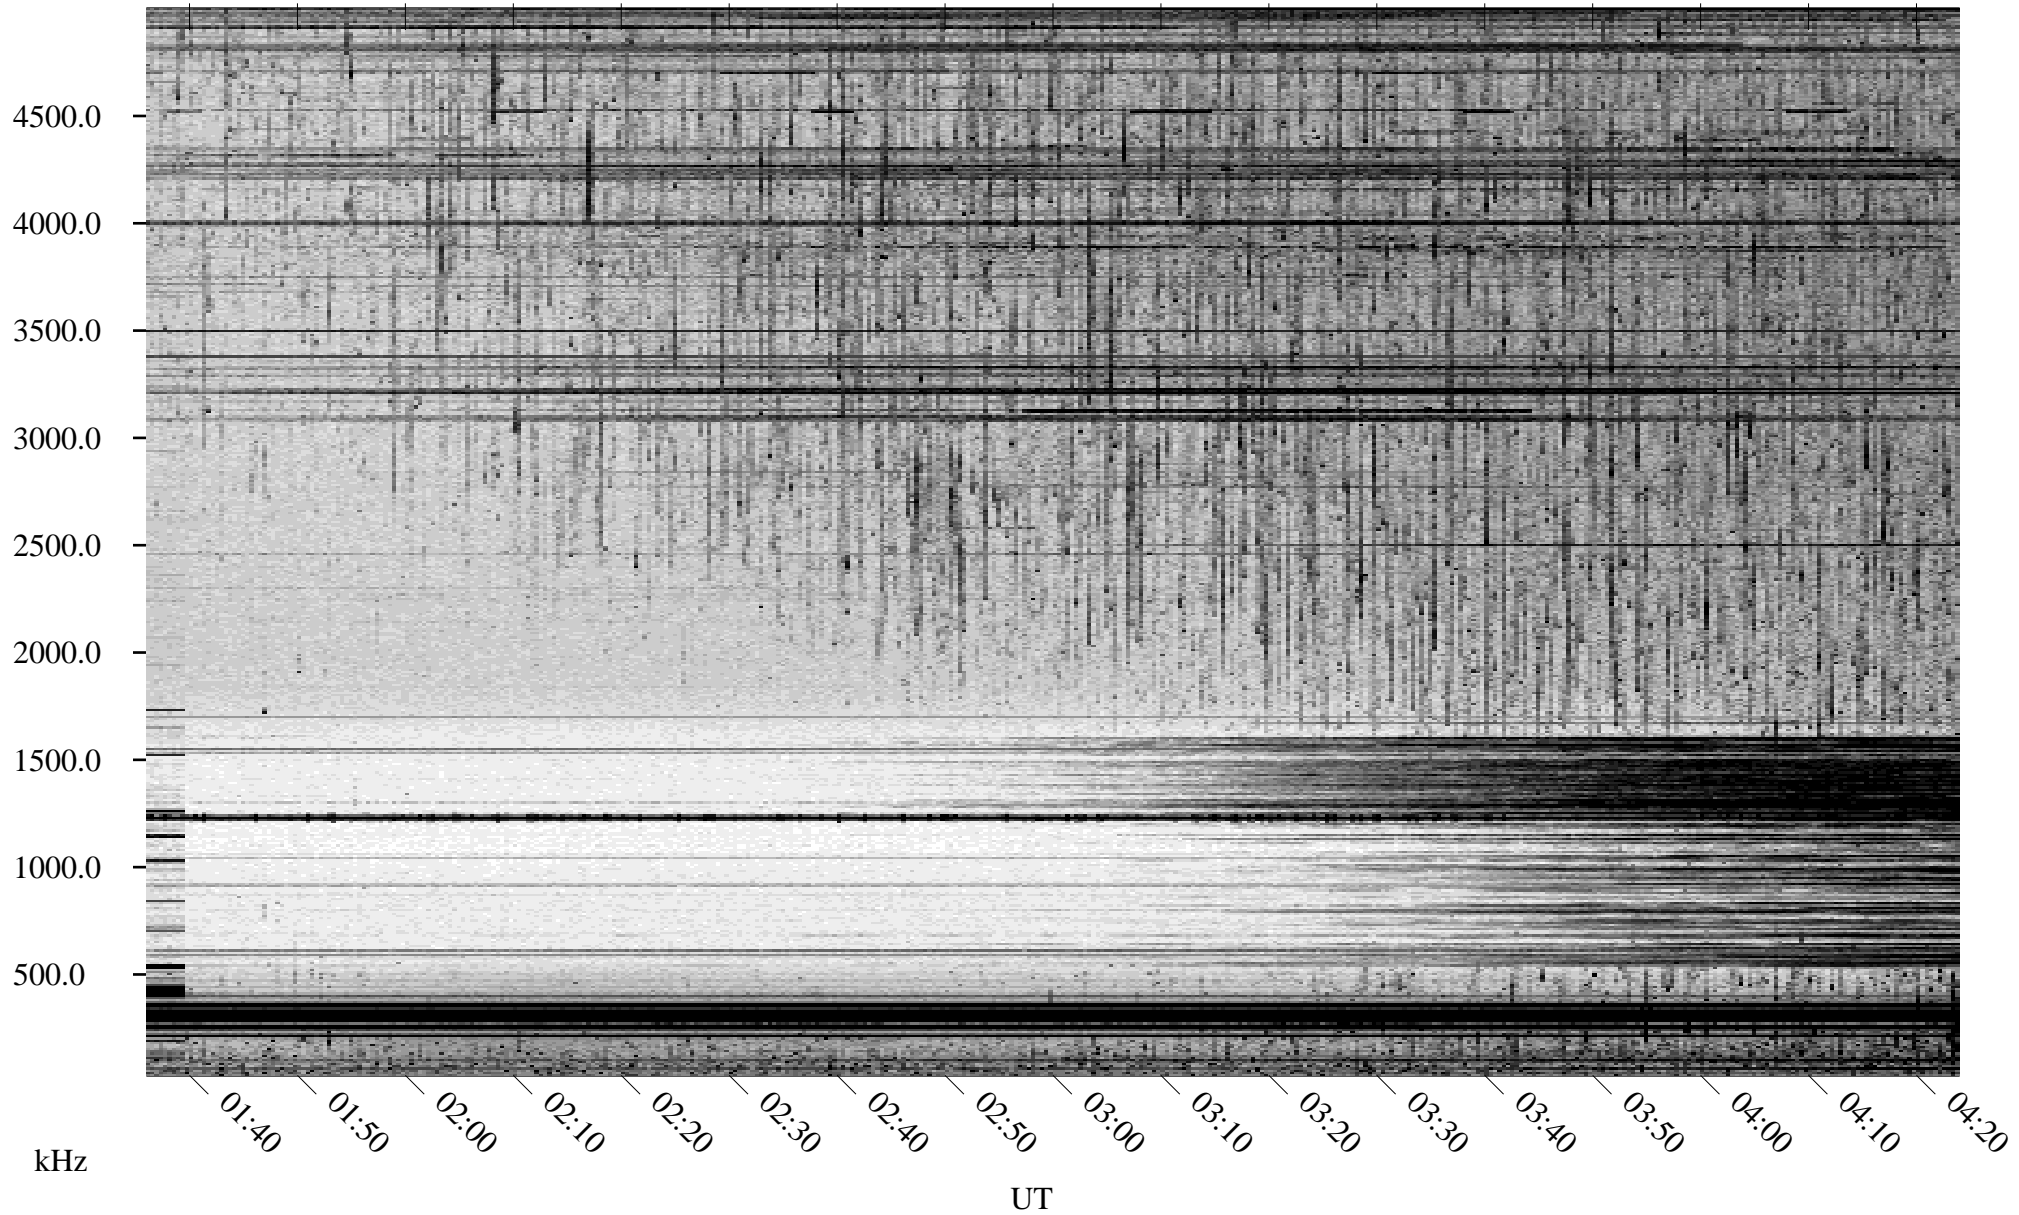

# 07/08/1998 Churchill, Manitoba

Linear Scale    Black = 161    White = 15

ch98189l.r00m max\_12

Page 1

# 07/08/1998 Churchill, Manitoba

Linear Scale    Black = 161    White = 15

ch98189l.r00m max\_12

Page 2

# 07/09/1998 Churchill, Manitoba

Linear Scale    Black = 161    White = 15

ch98189l.r00m max\_12

Page 3

# 07/09/1998 Churchill, Manitoba

Linear Scale    Black = 161    White = 15

ch98189l.r00m max\_12

Page 4