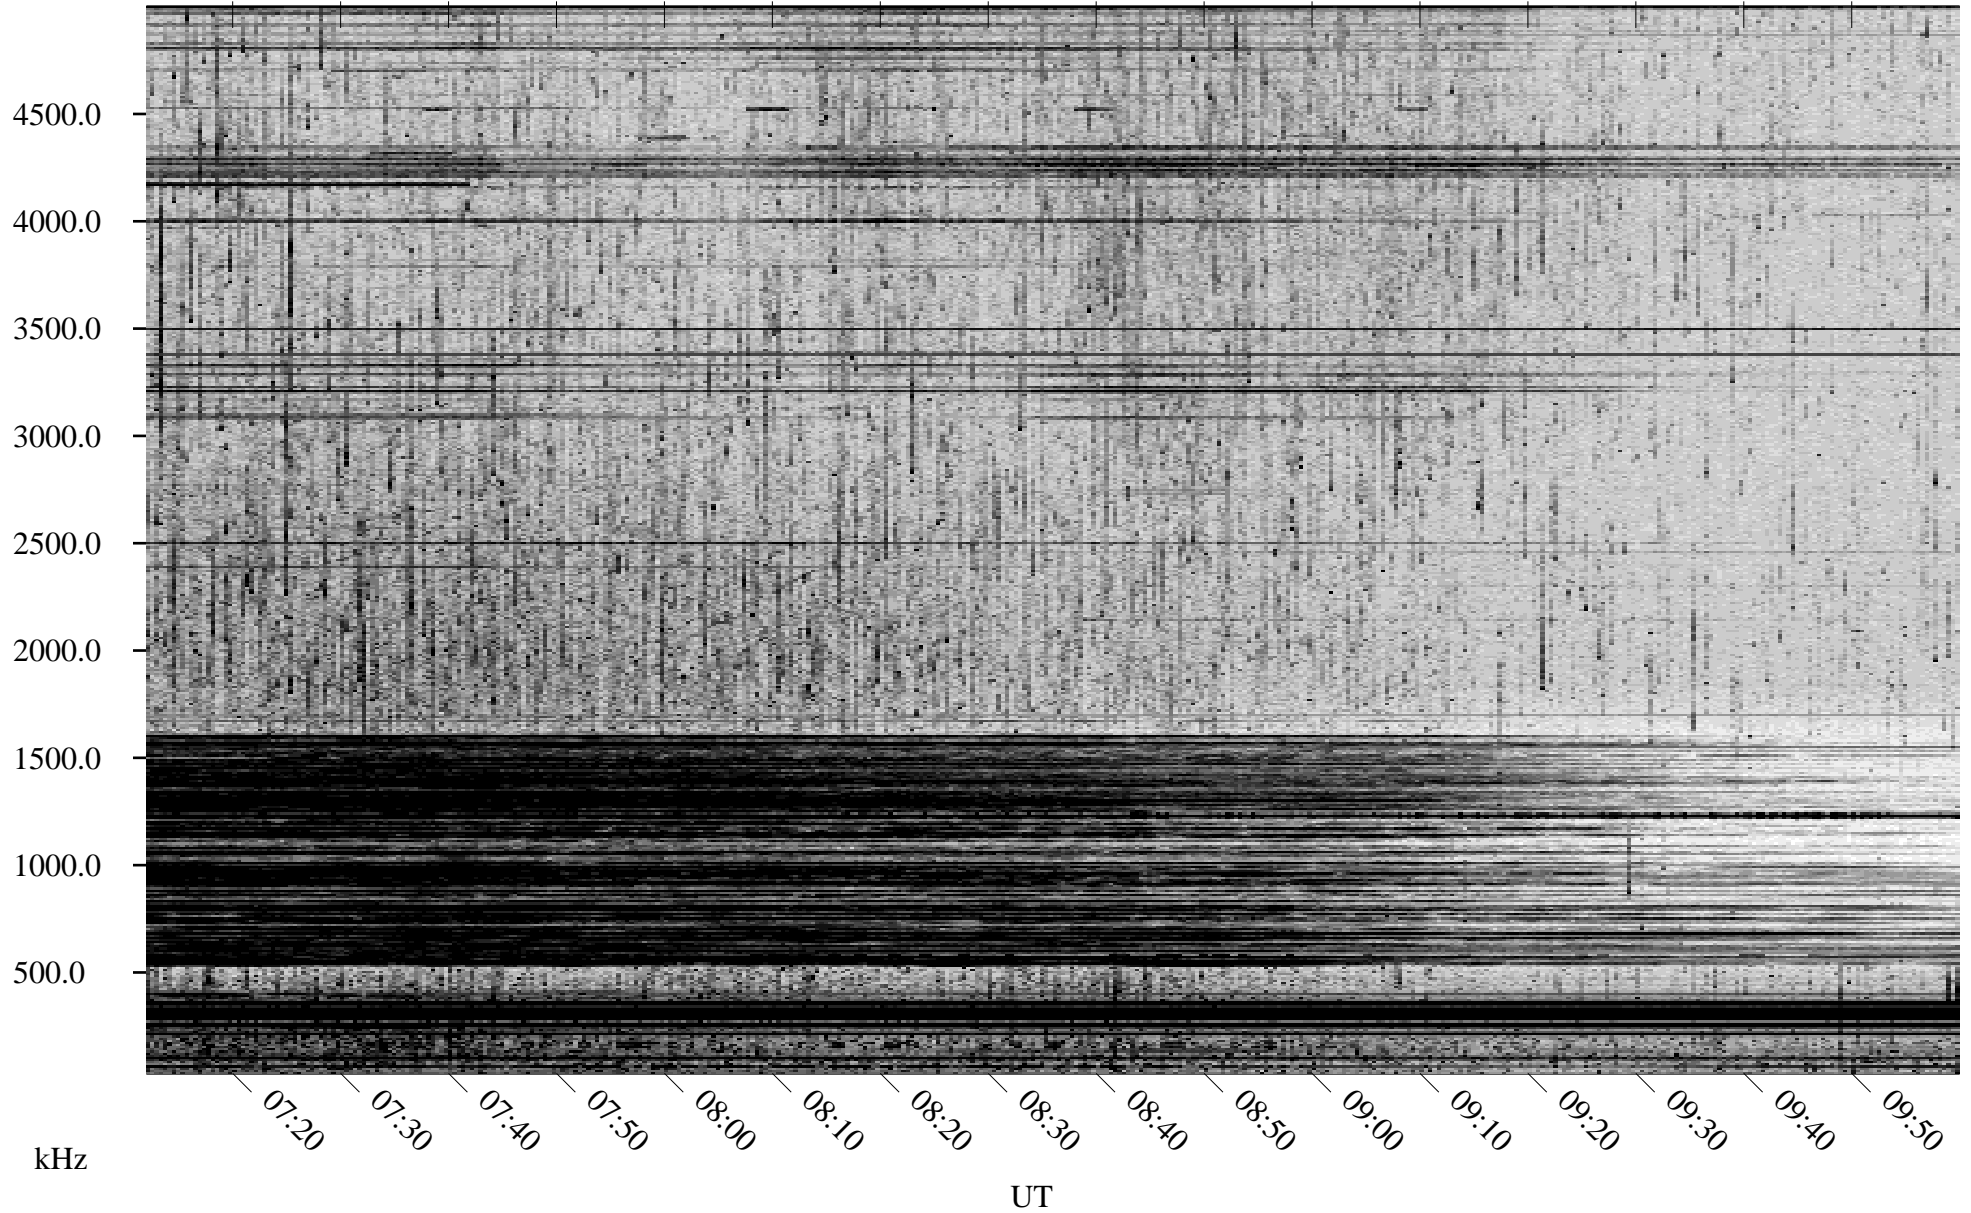

# 07/09/1998 Churchill, Manitoba

Linear Scale    Black = 161    White = 15

ch98189l.r00m max\_12

Page 3

# 07/09/1998 Churchill, Manitoba

Linear Scale    Black = 161    White = 15

ch98189l.r00m max\_12

Page 4

# 07/09/1998 Churchill, Manitoba

Linear Scale    Black = 161    White = 15

ch98189l.r00m max\_12

Page 5

# 07/09/1998 Churchill, Manitoba

Linear Scale    Black = 161    White = 15

ch98189l.r00m max\_12

Page 6