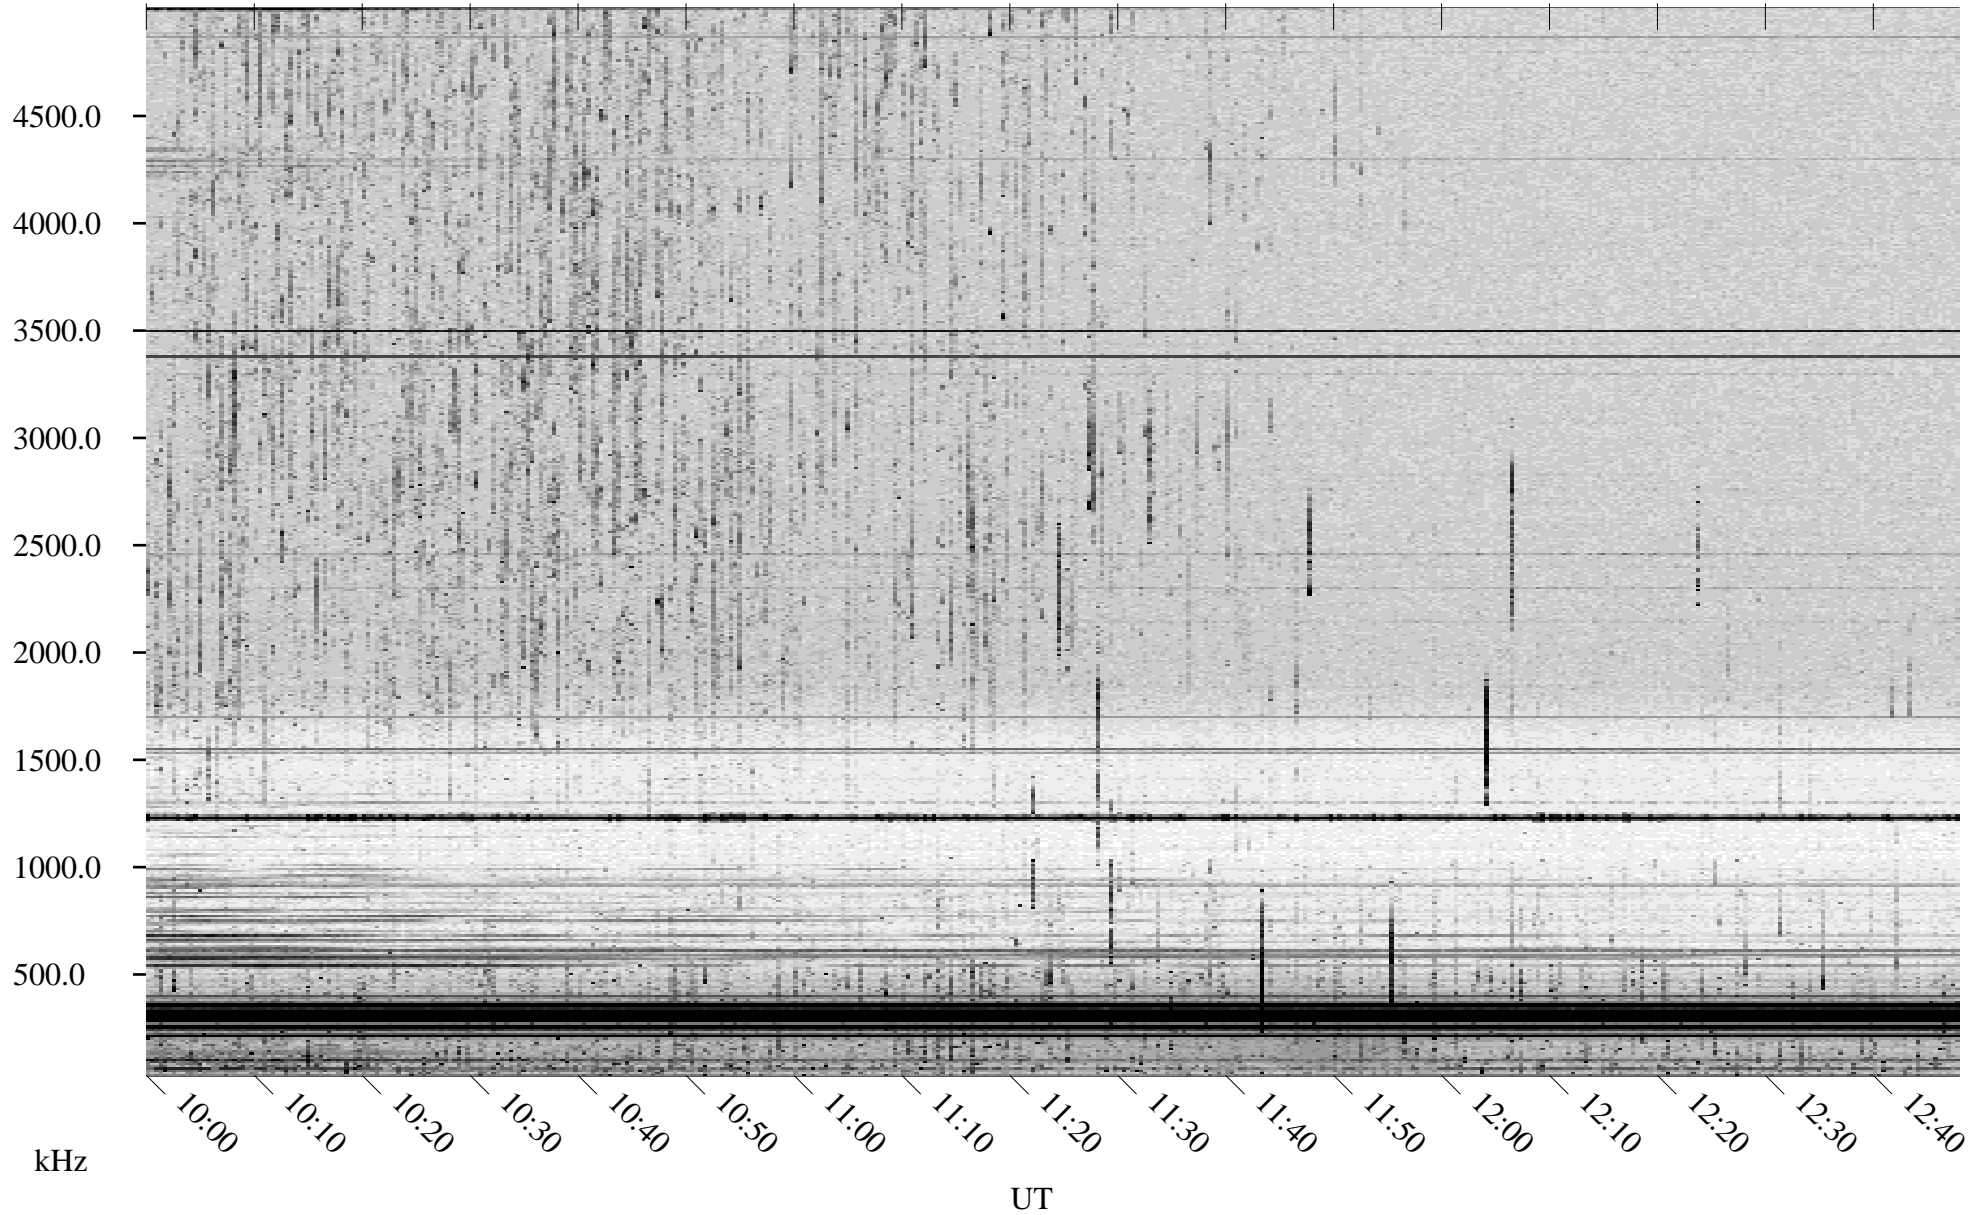

# 07/09/1998 Churchill, Manitoba

Linear Scale    Black = 161    White = 15

ch98189l.r00m max\_12

Page 4

# 07/09/1998 Churchill, Manitoba

Linear Scale    Black = 161    White = 15

ch98189l.r00m max\_12

Page 5

# 07/09/1998 Churchill, Manitoba

Linear Scale    Black = 161    White = 15

ch98189l.r00m max\_12

Page 6

# 07/09/1998 Churchill, Manitoba

Linear Scale    Black = 161    White = 15

ch98189l.r00m max\_12

Page 7