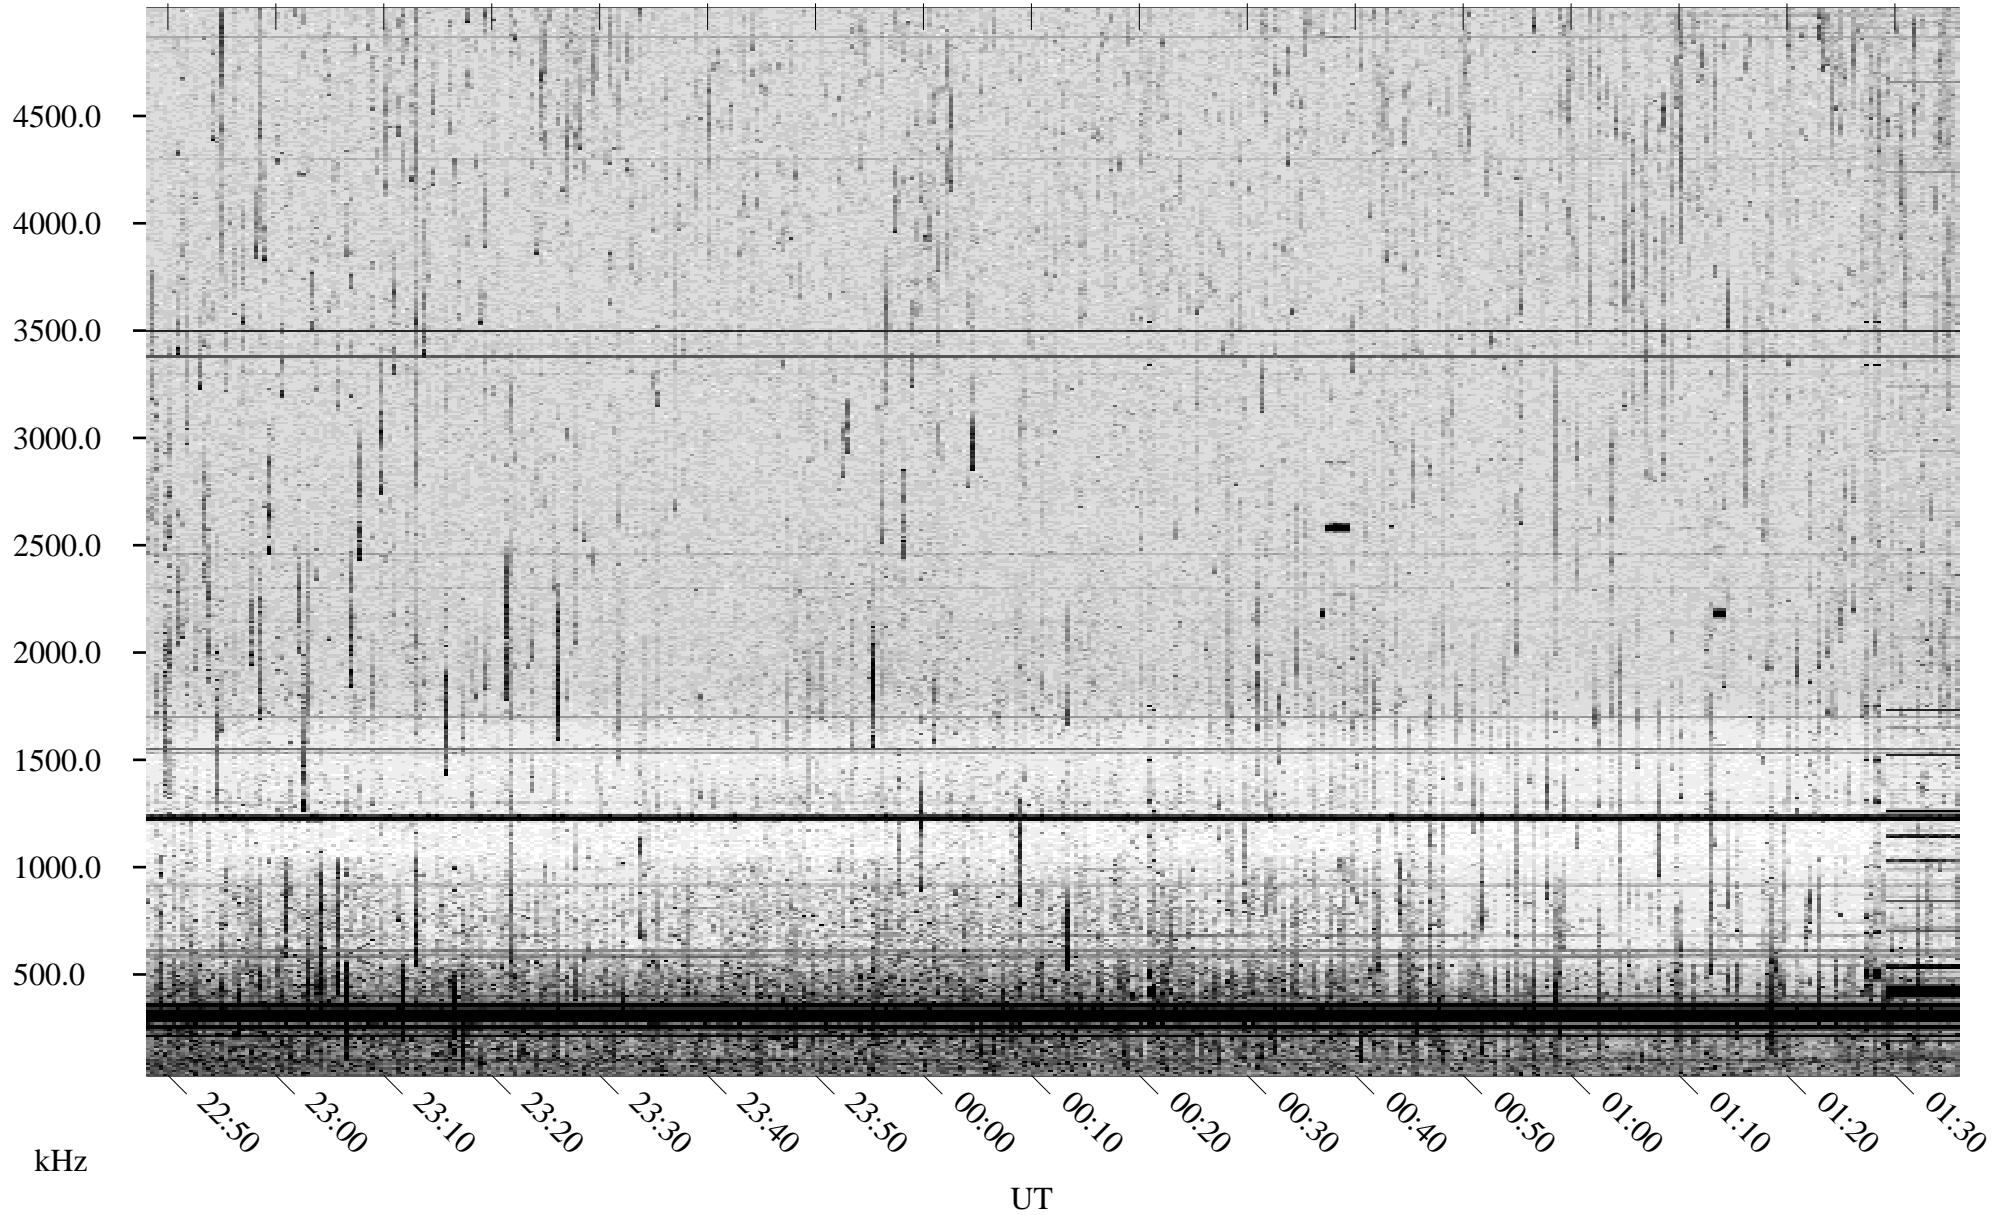

07/09/1998 Churchill, Manitoba

Linear Scale Black = 161 White = 15

ch98190l.r00m max_12

Page 1

07/09/1998 Churchill, Manitoba

Linear Scale Black = 161 White = 15

ch98190l.r00m max_12

Page 2

07/10/1998 Churchill, Manitoba

Linear Scale Black = 161 White = 15

ch98190l.r00m max_12

Page 3

07/10/1998 Churchill, Manitoba

Linear Scale Black = 161 White = 15

ch98190l.r00m max_12

Page 4

07/10/1998 Churchill, Manitoba

Linear Scale Black = 161 White = 15

ch98190l.r00m max_12

Page 5

07/10/1998 Churchill, Manitoba

Linear Scale Black = 161 White = 15

ch98190l.r00m max_12

Page 6

07/10/1998 Churchill, Manitoba

Linear Scale Black = 161 White = 15

ch98190l.r00m max_12

Page 7

07/10/1998 Churchill, Manitoba

Linear Scale Black = 161 White = 15

ch98190l.r00m max_12

Page 8