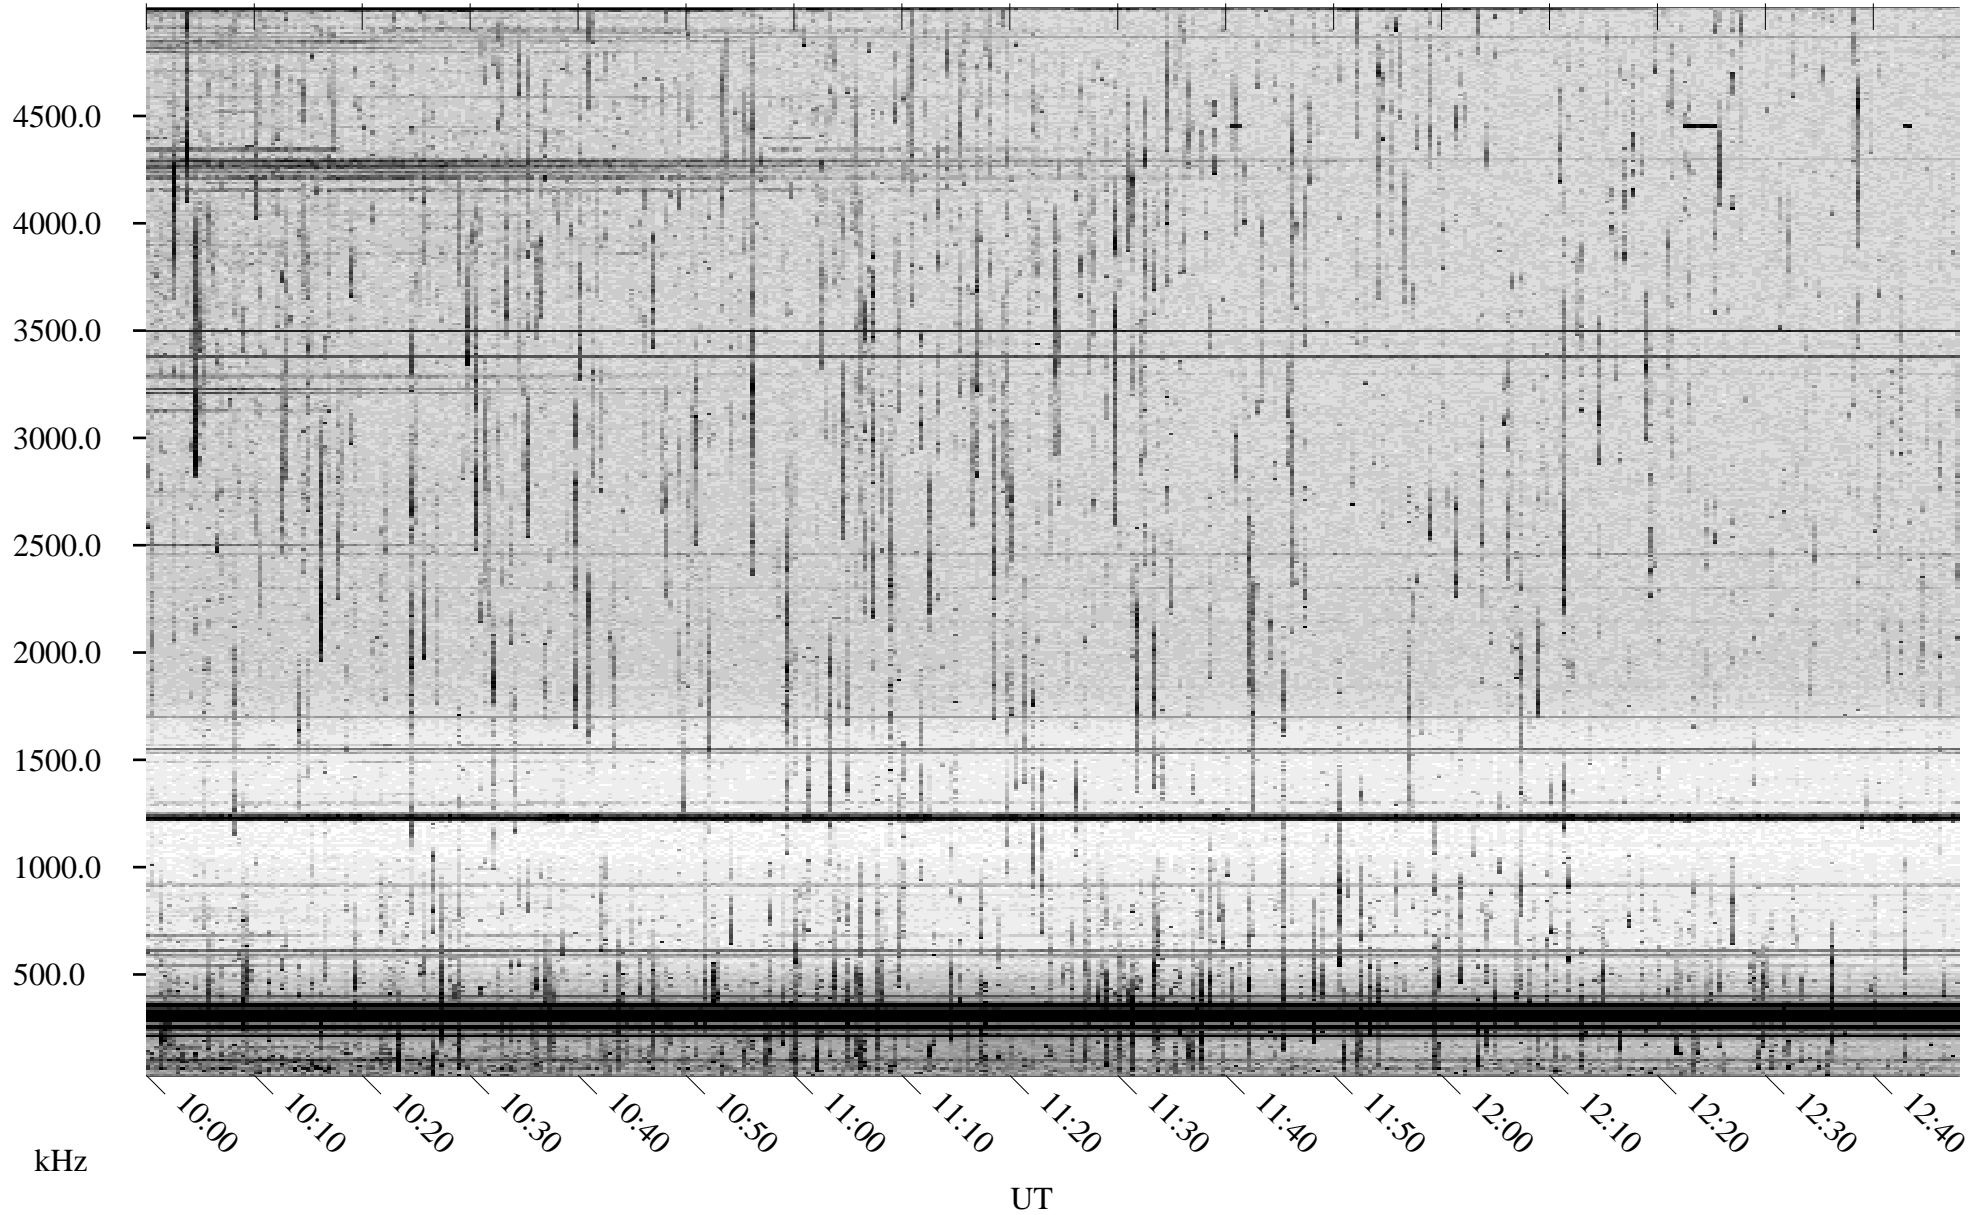

07/09/1998 Churchill, Manitoba

Linear Scale Black = 161 White = 15

ch98190l.r00m max_12

Page 1

07/09/1998 Churchill, Manitoba

Linear Scale Black = 161 White = 15

ch98190l.r00m max_12

Page 2

07/10/1998 Churchill, Manitoba

Linear Scale Black = 161 White = 15

ch98190l.r00m max_12

Page 3

07/10/1998 Churchill, Manitoba

Linear Scale Black = 161 White = 15

ch98190l.r00m max_12

Page 4

07/10/1998 Churchill, Manitoba

Linear Scale Black = 161 White = 15

ch98190l.r00m max_12

Page 5

07/10/1998 Churchill, Manitoba

Linear Scale Black = 161 White = 15

ch98190l.r00m max_12

Page 6

07/10/1998 Churchill, Manitoba

Linear Scale Black = 161 White = 15

ch98190l.r00m max_12

Page 7

07/10/1998 Churchill, Manitoba

Linear Scale Black = 161 White = 15

ch98190l.r00m max_12

Page 8