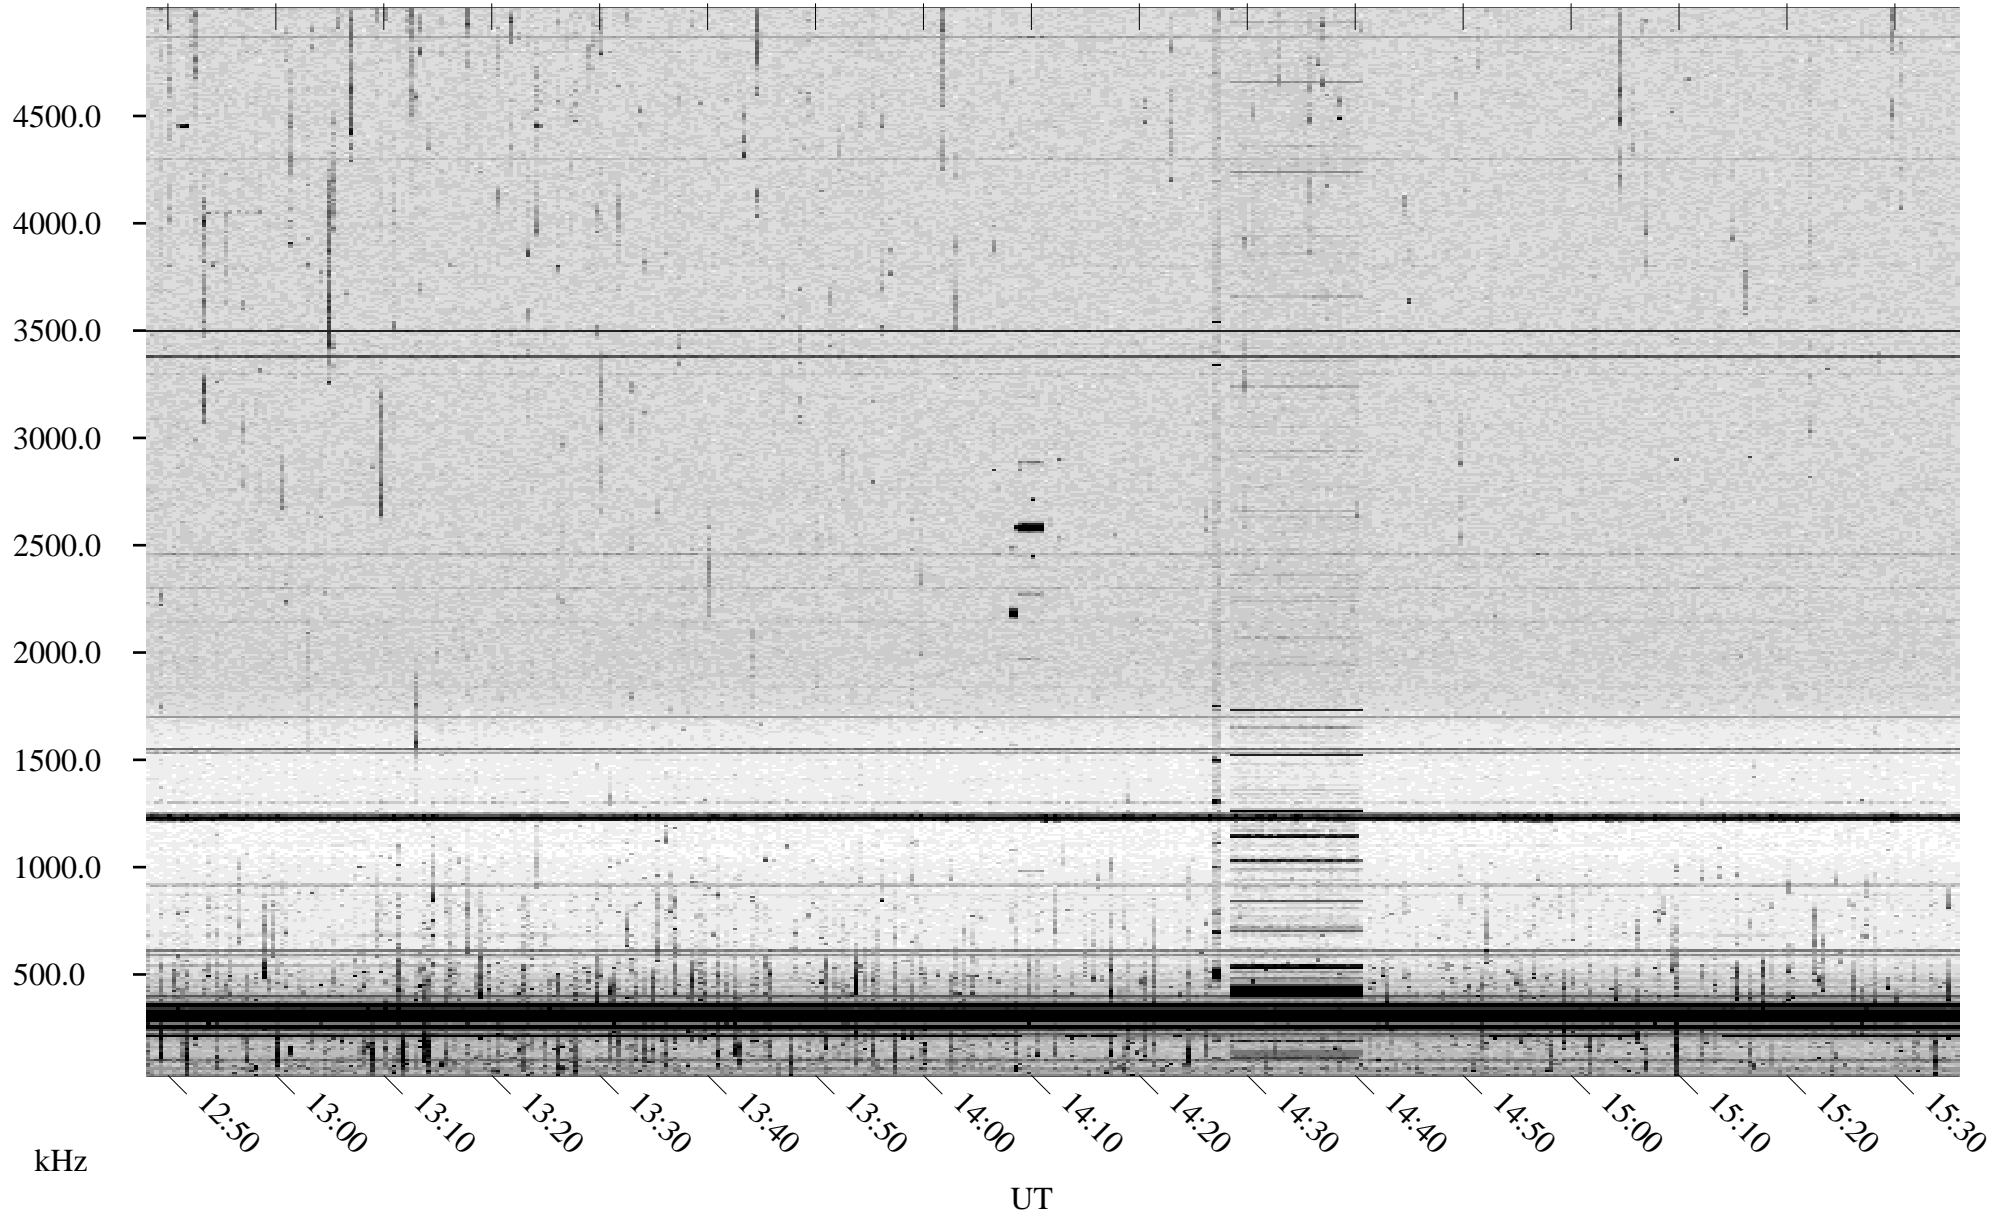

07/09/1998 Churchill, Manitoba

Linear Scale Black = 161 White = 15

ch98190l.r00m max_12

Page 1

07/09/1998 Churchill, Manitoba

Linear Scale Black = 161 White = 15

ch98190l.r00m max_12

Page 2

07/10/1998 Churchill, Manitoba

Linear Scale Black = 161 White = 15

ch98190l.r00m max_12

Page 3

07/10/1998 Churchill, Manitoba

Linear Scale Black = 161 White = 15

ch98190l.r00m max_12

Page 4

07/10/1998 Churchill, Manitoba

Linear Scale Black = 161 White = 15

ch98190l.r00m max_12

Page 5

07/10/1998 Churchill, Manitoba

Linear Scale Black = 161 White = 15

ch98190l.r00m max_12

Page 6

07/10/1998 Churchill, Manitoba

Linear Scale Black = 161 White = 15

ch98190l.r00m max_12

Page 7

07/10/1998 Churchill, Manitoba

Linear Scale Black = 161 White = 15

ch98190l.r00m max_12

Page 8