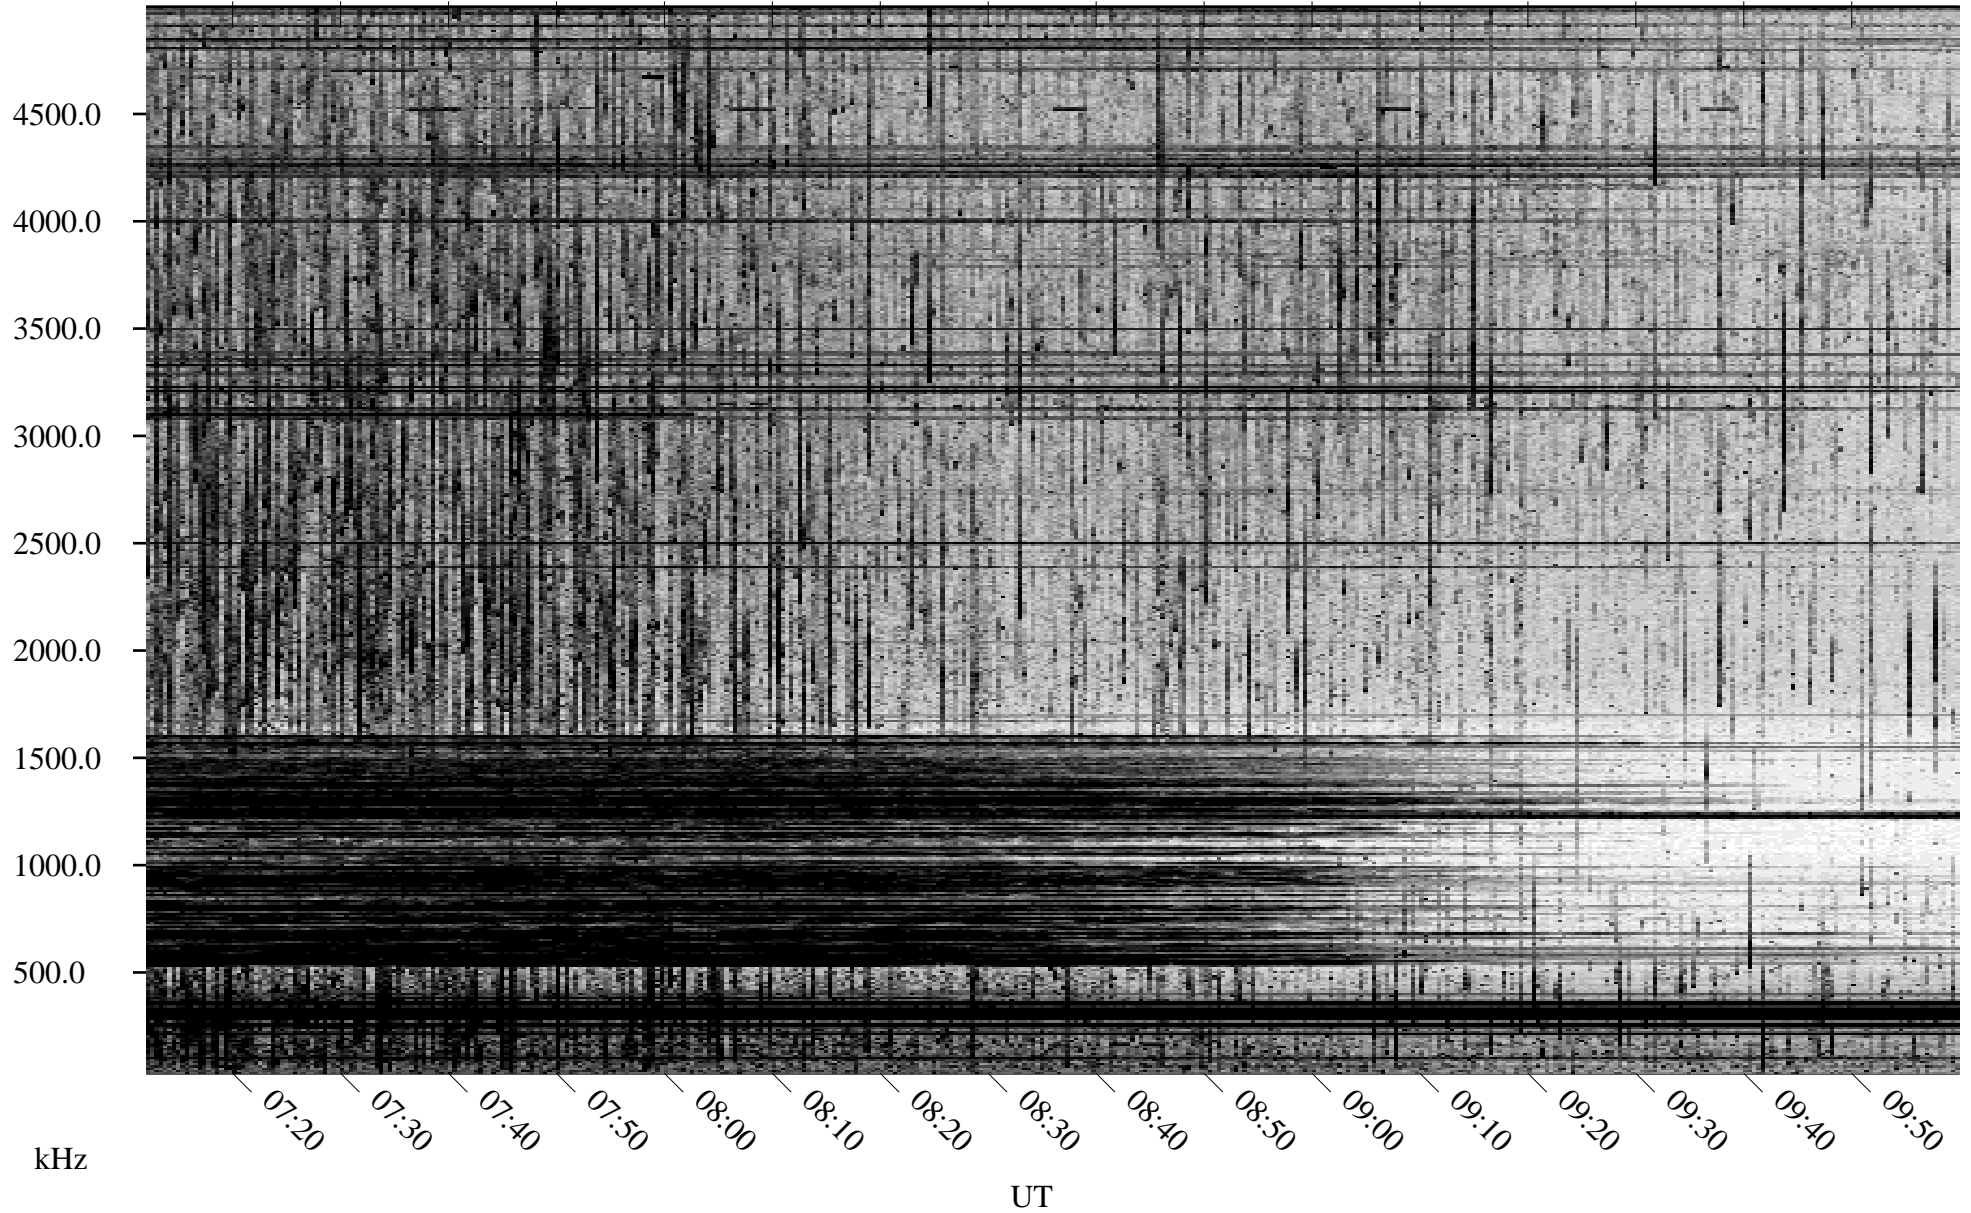

07/09/1998 Churchill, Manitoba

Linear Scale Black = 161 White = 15

ch98190l.r00m max_12

Page 1

07/09/1998 Churchill, Manitoba

Linear Scale Black = 161 White = 15

ch98190l.r00m max_12

Page 2

07/10/1998 Churchill, Manitoba

Linear Scale Black = 161 White = 15

ch98190l.r00m max_12

Page 3

07/10/1998 Churchill, Manitoba

Linear Scale Black = 161 White = 15

ch98190l.r00m max_12

Page 4

07/10/1998 Churchill, Manitoba

Linear Scale Black = 161 White = 15

ch98190l.r00m max_12

Page 5

07/10/1998 Churchill, Manitoba

Linear Scale Black = 161 White = 15

ch98190l.r00m max_12

Page 6

07/10/1998 Churchill, Manitoba

Linear Scale Black = 161 White = 15

ch98190l.r00m max_12

Page 7

07/10/1998 Churchill, Manitoba

Linear Scale Black = 161 White = 15

ch98190l.r00m max_12

Page 8