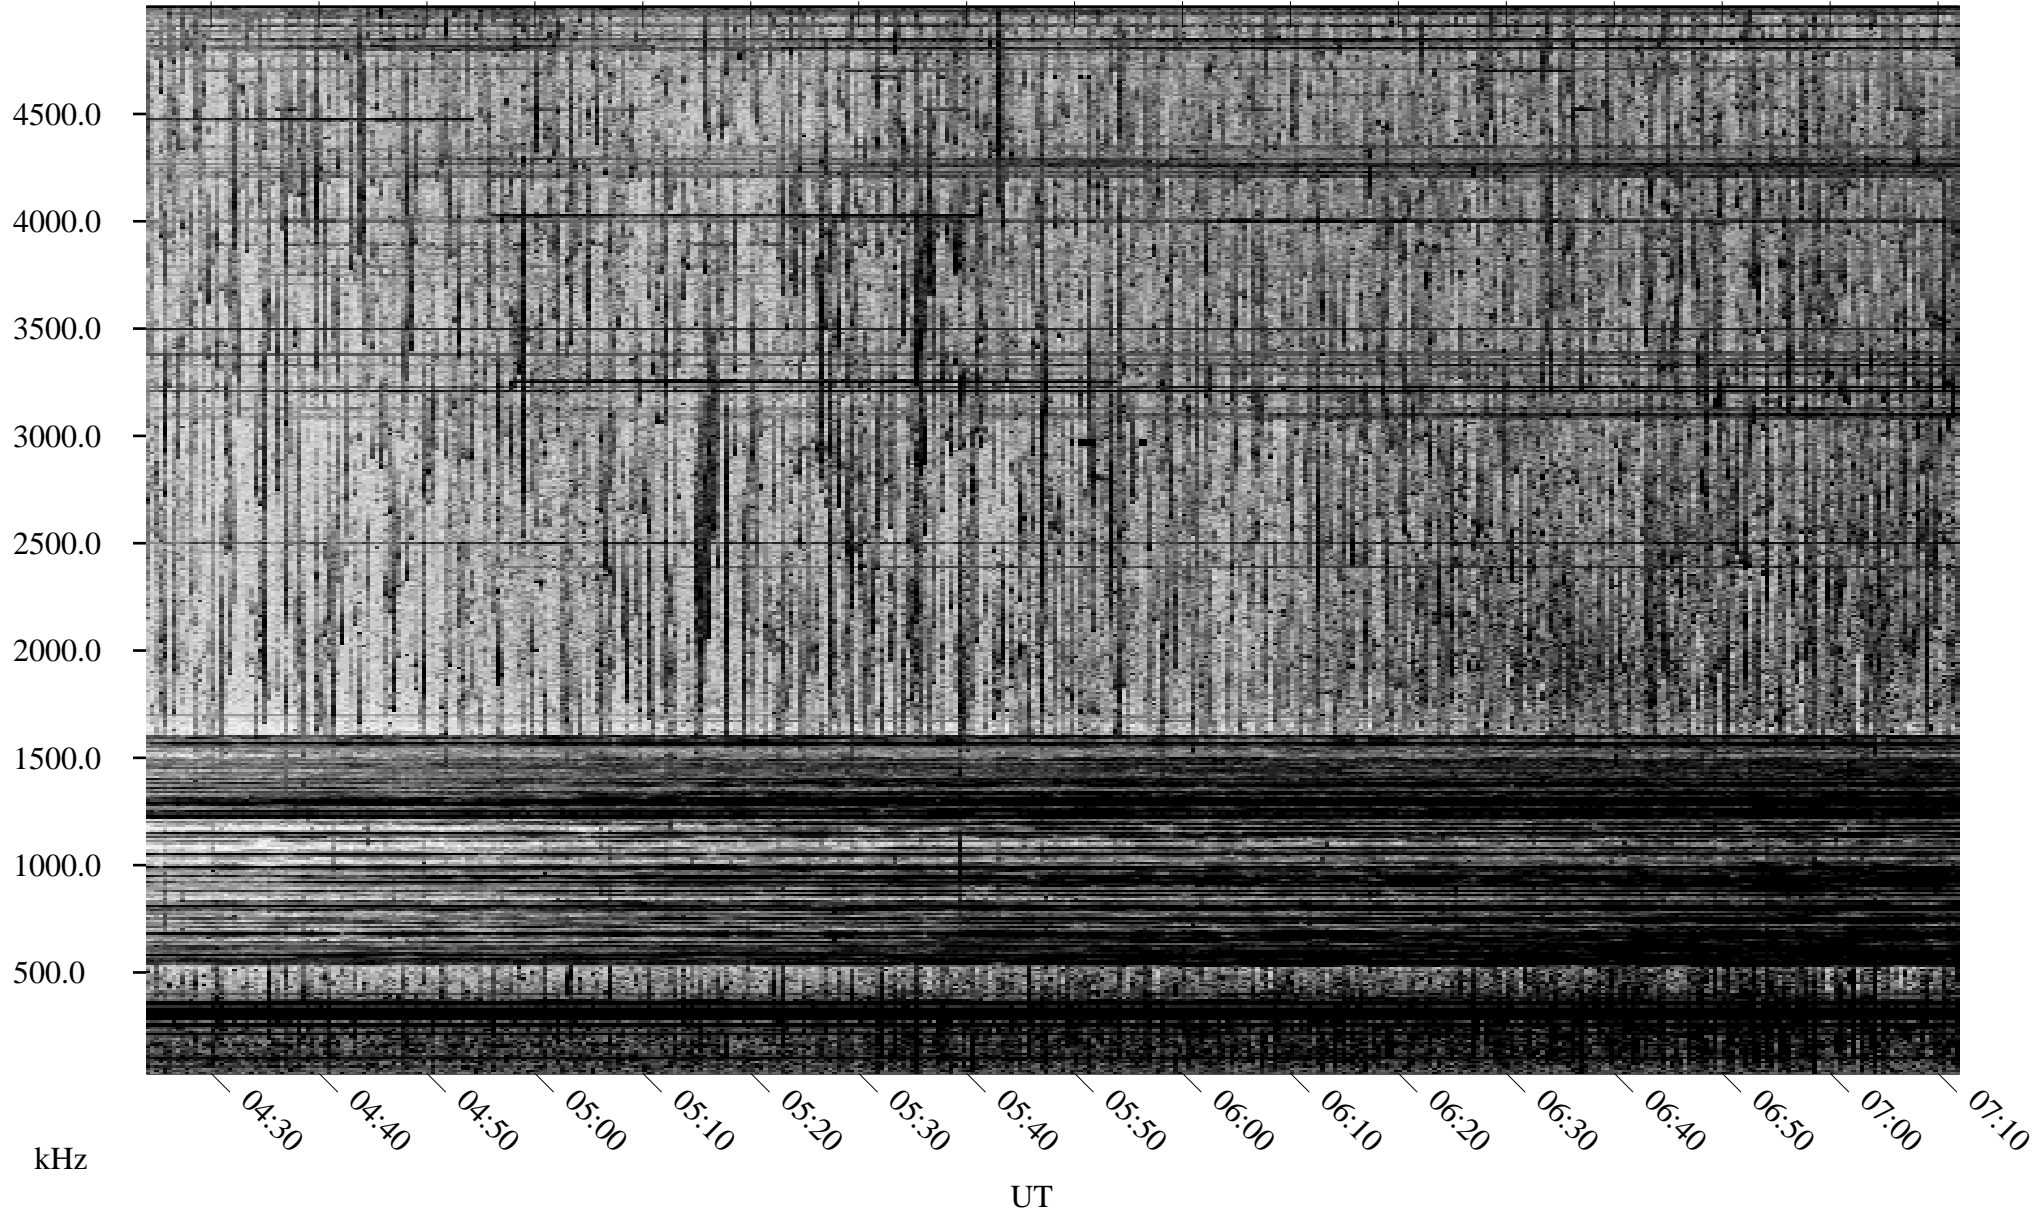

07/09/1998 Churchill, Manitoba

Linear Scale Black = 161 White = 15

ch98190l.r00m max_12

Page 1

07/09/1998 Churchill, Manitoba

Linear Scale Black = 161 White = 15

ch98190l.r00m max_12

Page 2

07/10/1998 Churchill, Manitoba

Linear Scale Black = 161 White = 15

ch98190l.r00m max_12

Page 3

07/10/1998 Churchill, Manitoba

Linear Scale Black = 161 White = 15

ch98190l.r00m max_12

Page 4

07/10/1998 Churchill, Manitoba

Linear Scale Black = 161 White = 15

ch98190l.r00m max_12

Page 5

07/10/1998 Churchill, Manitoba

Linear Scale Black = 161 White = 15

ch98190l.r00m max_12

Page 6

07/10/1998 Churchill, Manitoba

Linear Scale Black = 161 White = 15

ch98190l.r00m max_12

Page 7

07/10/1998 Churchill, Manitoba

Linear Scale Black = 161 White = 15

ch98190l.r00m max_12

Page 8