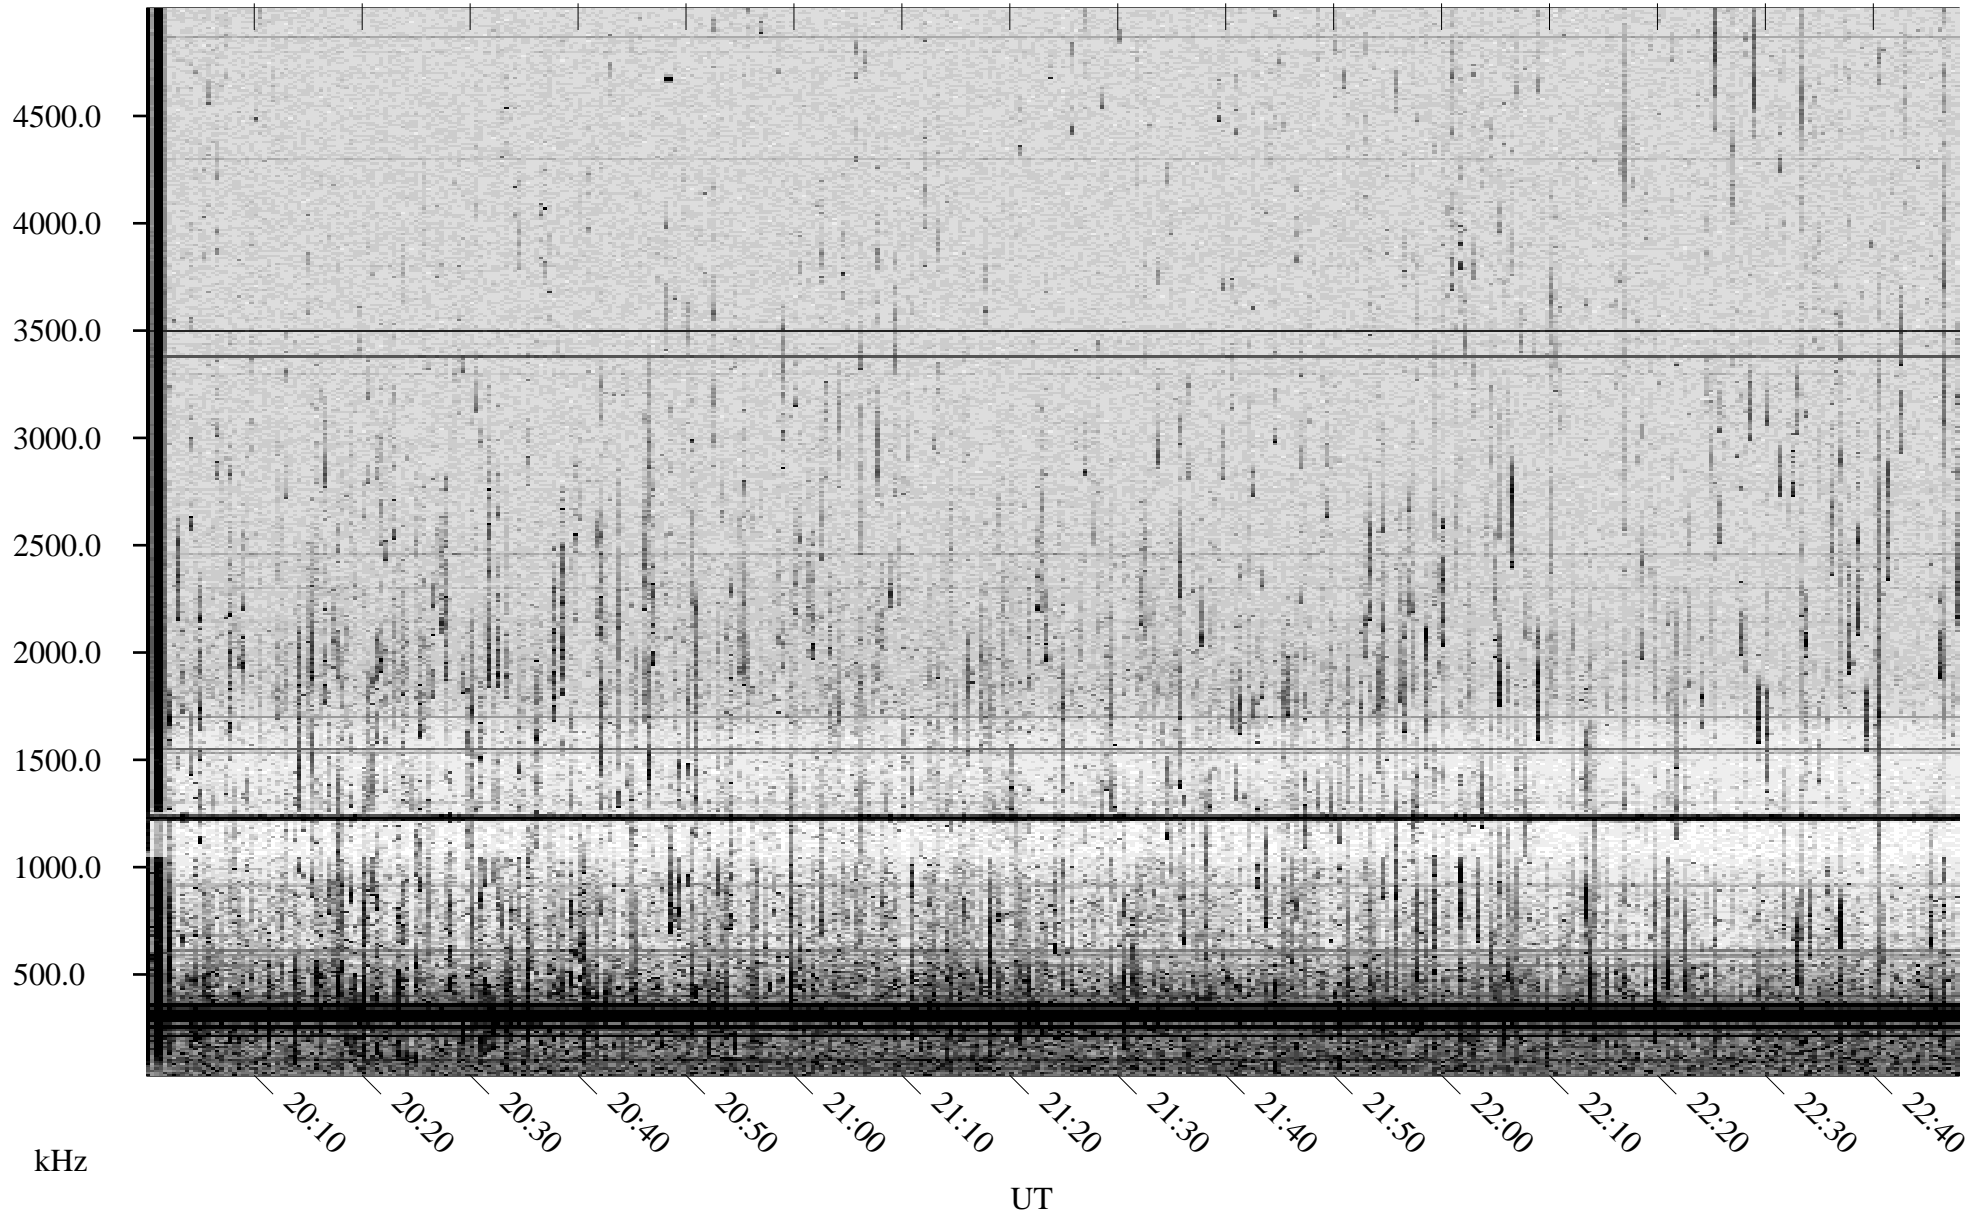

07/09/1998 Churchill, Manitoba

Linear Scale Black = 161 White = 15

ch98190l.r00m max_12

Page 1

07/09/1998 Churchill, Manitoba

Linear Scale Black = 161 White = 15

ch98190l.r00m max_12

Page 2

07/10/1998 Churchill, Manitoba

Linear Scale Black = 161 White = 15

ch98190l.r00m max_12

Page 3

07/10/1998 Churchill, Manitoba

Linear Scale Black = 161 White = 15

ch98190l.r00m max_12

Page 4

07/10/1998 Churchill, Manitoba

Linear Scale Black = 161 White = 15

ch98190l.r00m max_12

Page 5

07/10/1998 Churchill, Manitoba

Linear Scale Black = 161 White = 15

ch98190l.r00m max_12

Page 6

07/10/1998 Churchill, Manitoba

Linear Scale Black = 161 White = 15

ch98190l.r00m max_12

Page 7

07/10/1998 Churchill, Manitoba

Linear Scale Black = 161 White = 15

ch98190l.r00m max_12

Page 8