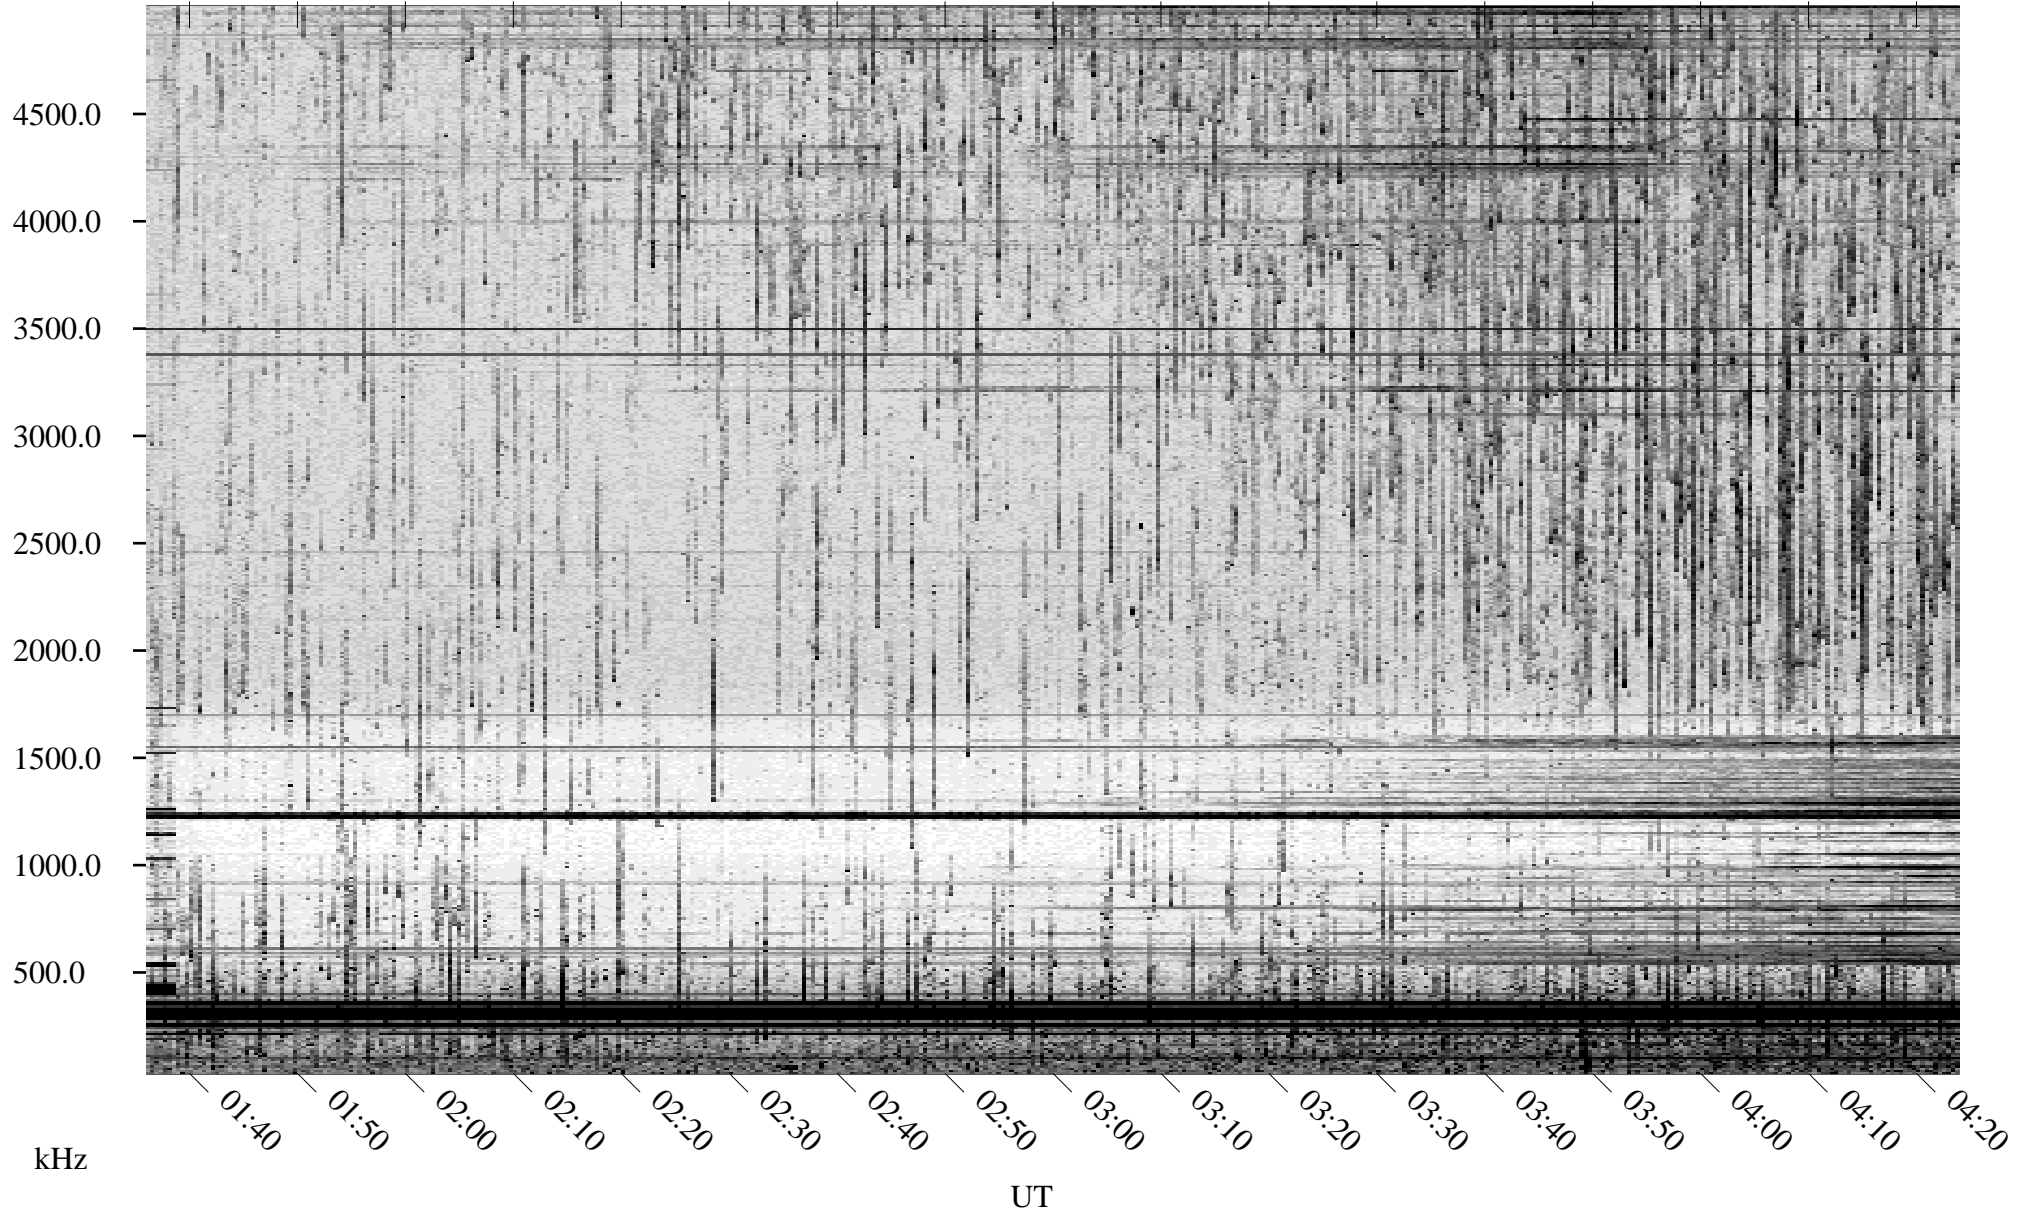

07/09/1998 Churchill, Manitoba

Linear Scale Black = 161 White = 15

ch98190l.r00m max_12

Page 1

07/09/1998 Churchill, Manitoba

Linear Scale Black = 161 White = 15

ch98190l.r00m max_12

Page 2

07/10/1998 Churchill, Manitoba

Linear Scale Black = 161 White = 15

ch98190l.r00m max_12

Page 3

07/10/1998 Churchill, Manitoba

Linear Scale Black = 161 White = 15

ch98190l.r00m max_12

Page 4

07/10/1998 Churchill, Manitoba

Linear Scale Black = 161 White = 15

ch98190l.r00m max_12

Page 5

07/10/1998 Churchill, Manitoba

Linear Scale Black = 161 White = 15

ch98190l.r00m max_12

Page 6

07/10/1998 Churchill, Manitoba

Linear Scale Black = 161 White = 15

ch98190l.r00m max_12

Page 7

07/10/1998 Churchill, Manitoba

Linear Scale Black = 161 White = 15

ch98190l.r00m max_12

Page 8