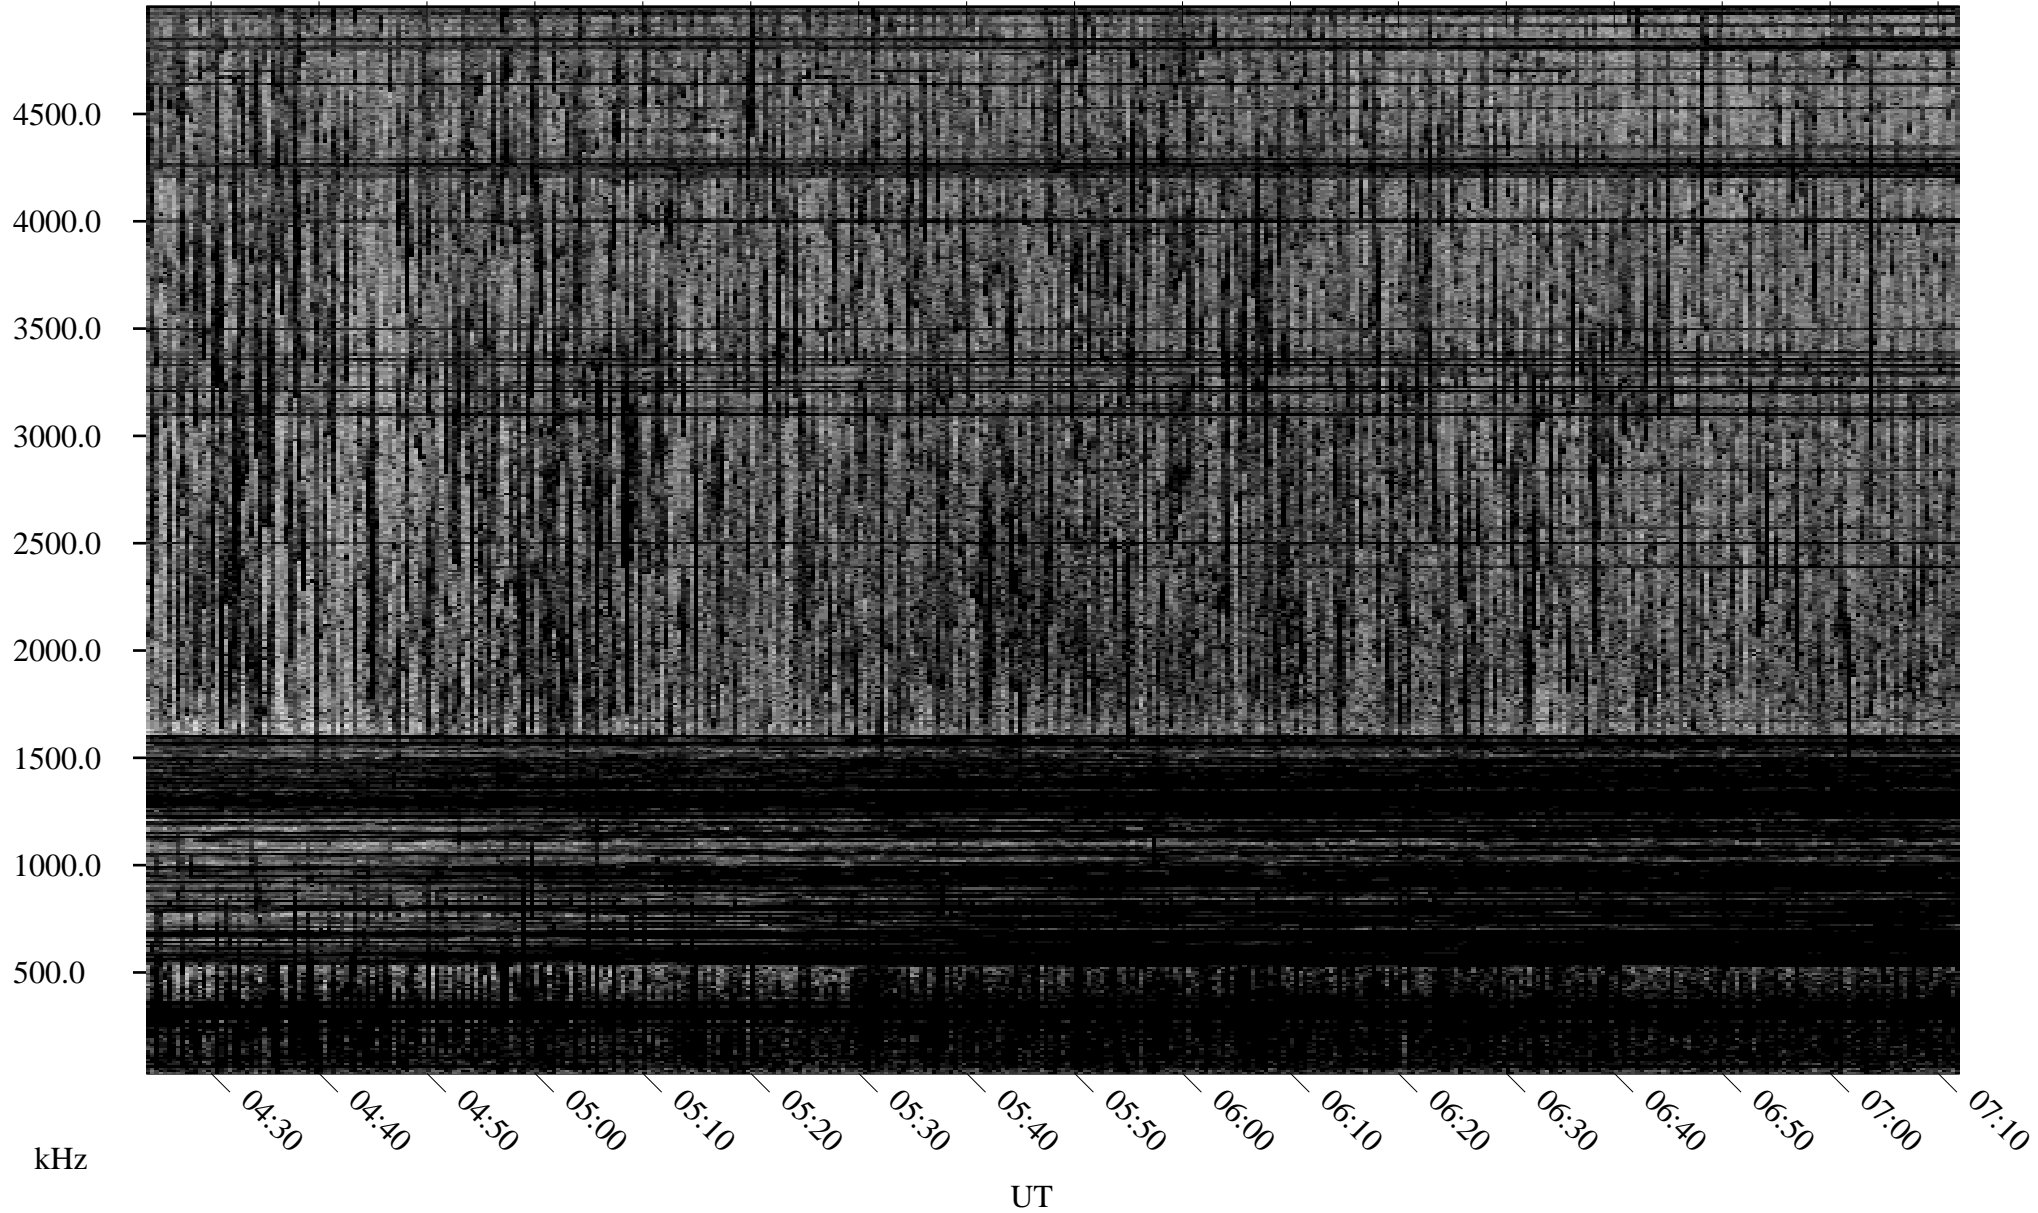

07/10/1998 Churchill, Manitoba

Linear Scale Black = 161 White = 15

ch981911.r00m max_12

Page 1

07/10/1998 Churchill, Manitoba

Linear Scale Black = 161 White = 15

ch981911.r00m max_12

Page 2

07/11/1998 Churchill, Manitoba

Linear Scale Black = 161 White = 15

ch981911.r00m max_12

Page 3

07/11/1998 Churchill, Manitoba

Linear Scale Black = 161 White = 15

ch981911.r00m max_12

Page 4

07/11/1998 Churchill, Manitoba

Linear Scale Black = 161 White = 15

ch981911.r00m max_12

Page 5

07/11/1998 Churchill, Manitoba

Linear Scale Black = 161 White = 15

ch981911.r00m max_12

Page 6

07/11/1998 Churchill, Manitoba

Linear Scale Black = 161 White = 15

ch981911.r00m max_12

Page 7

07/11/1998 Churchill, Manitoba

Linear Scale Black = 161 White = 15

ch981911.r00m max_12

Page 8