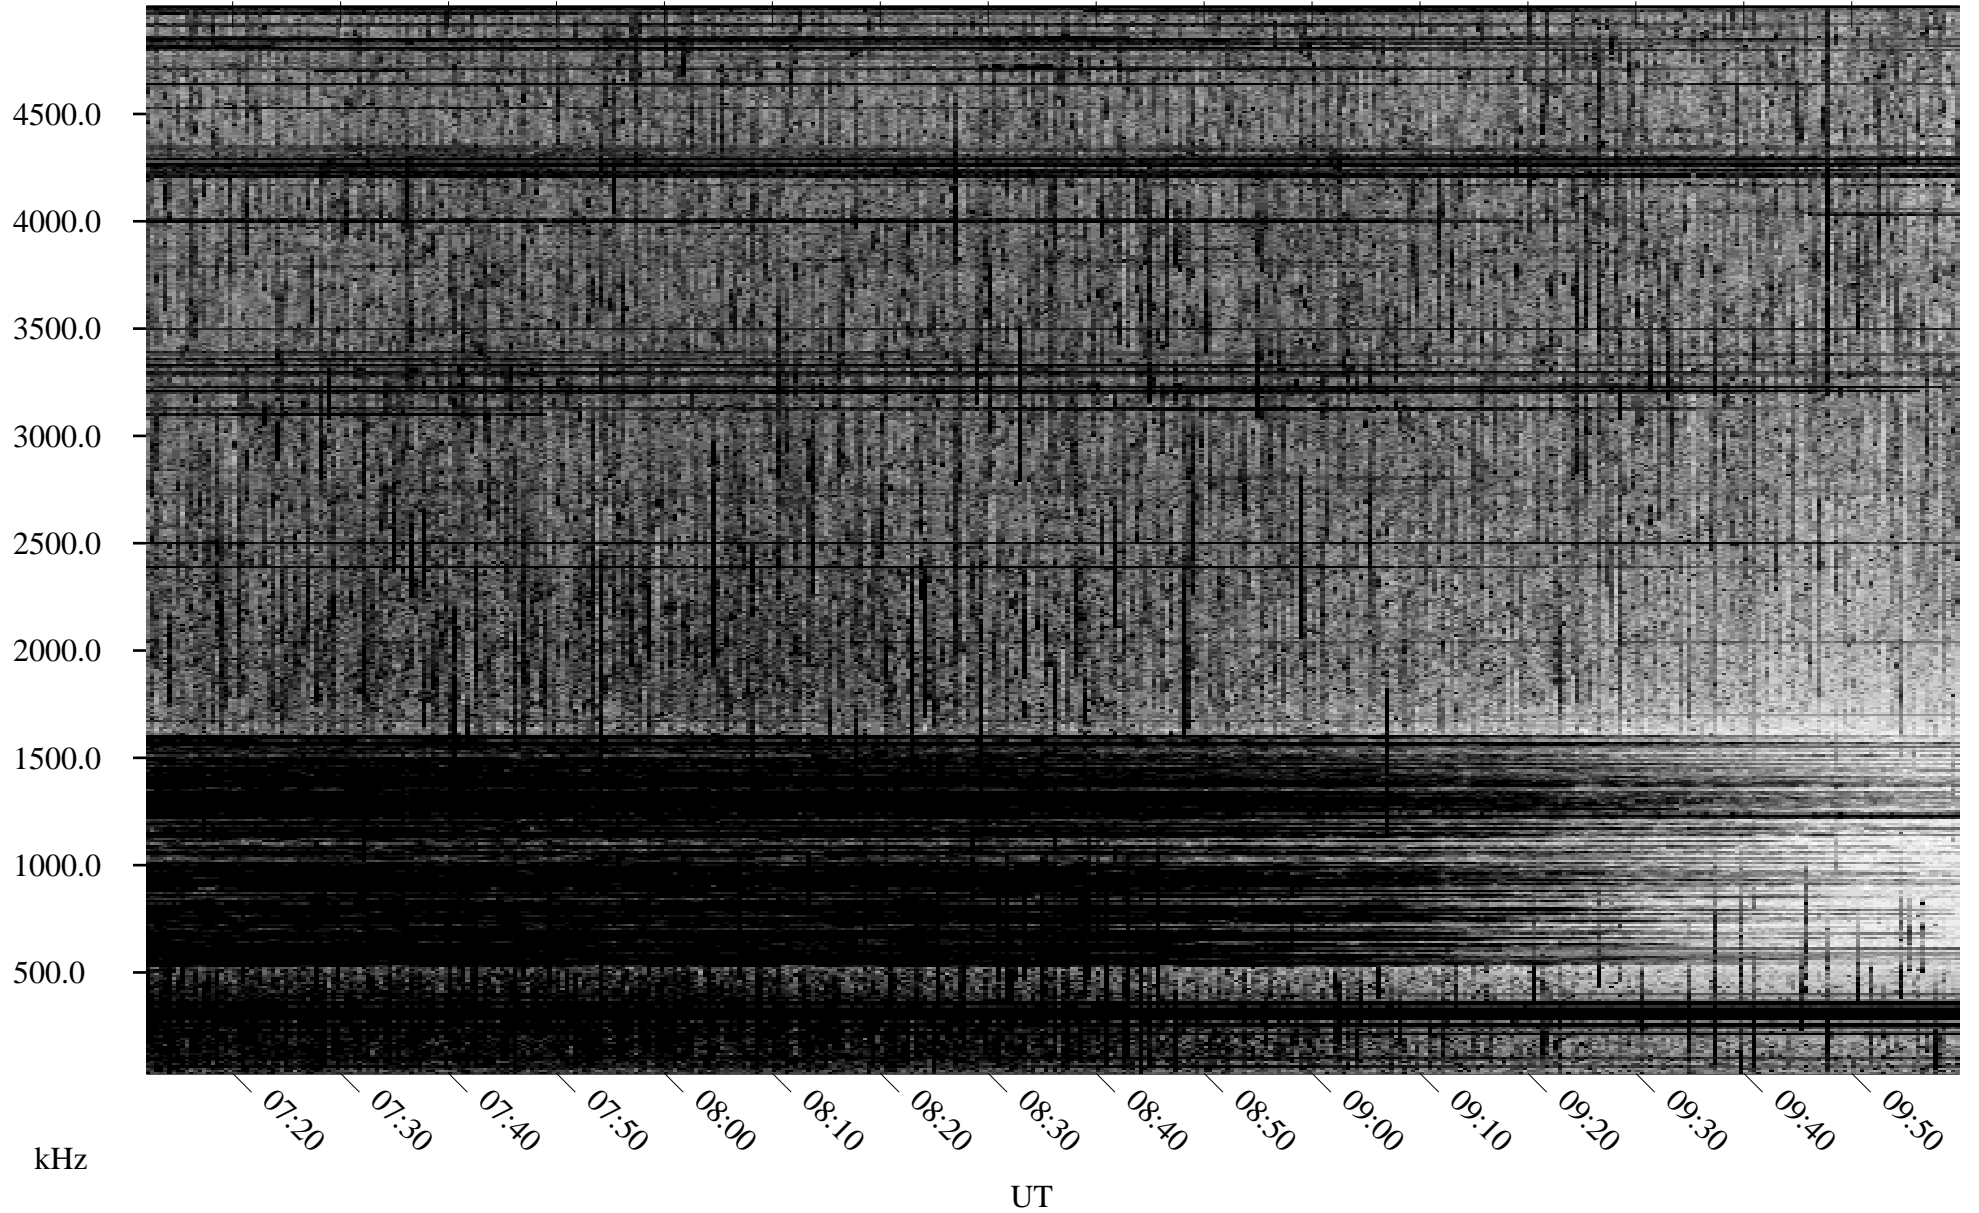

07/10/1998 Churchill, Manitoba

Linear Scale Black = 161 White = 15

ch981911.r00m max_12

Page 1

07/10/1998 Churchill, Manitoba

Linear Scale Black = 161 White = 15

ch981911.r00m max_12

Page 2

07/11/1998 Churchill, Manitoba

Linear Scale Black = 161 White = 15

ch981911.r00m max_12

Page 3

07/11/1998 Churchill, Manitoba

Linear Scale Black = 161 White = 15

ch981911.r00m max_12

Page 4

07/11/1998 Churchill, Manitoba

Linear Scale Black = 161 White = 15

ch981911.r00m max_12

Page 5

07/11/1998 Churchill, Manitoba

Linear Scale Black = 161 White = 15

ch981911.r00m max_12

Page 6

07/11/1998 Churchill, Manitoba

Linear Scale Black = 161 White = 15

ch981911.r00m max_12

Page 7

07/11/1998 Churchill, Manitoba

Linear Scale Black = 161 White = 15

ch981911.r00m max_12

Page 8