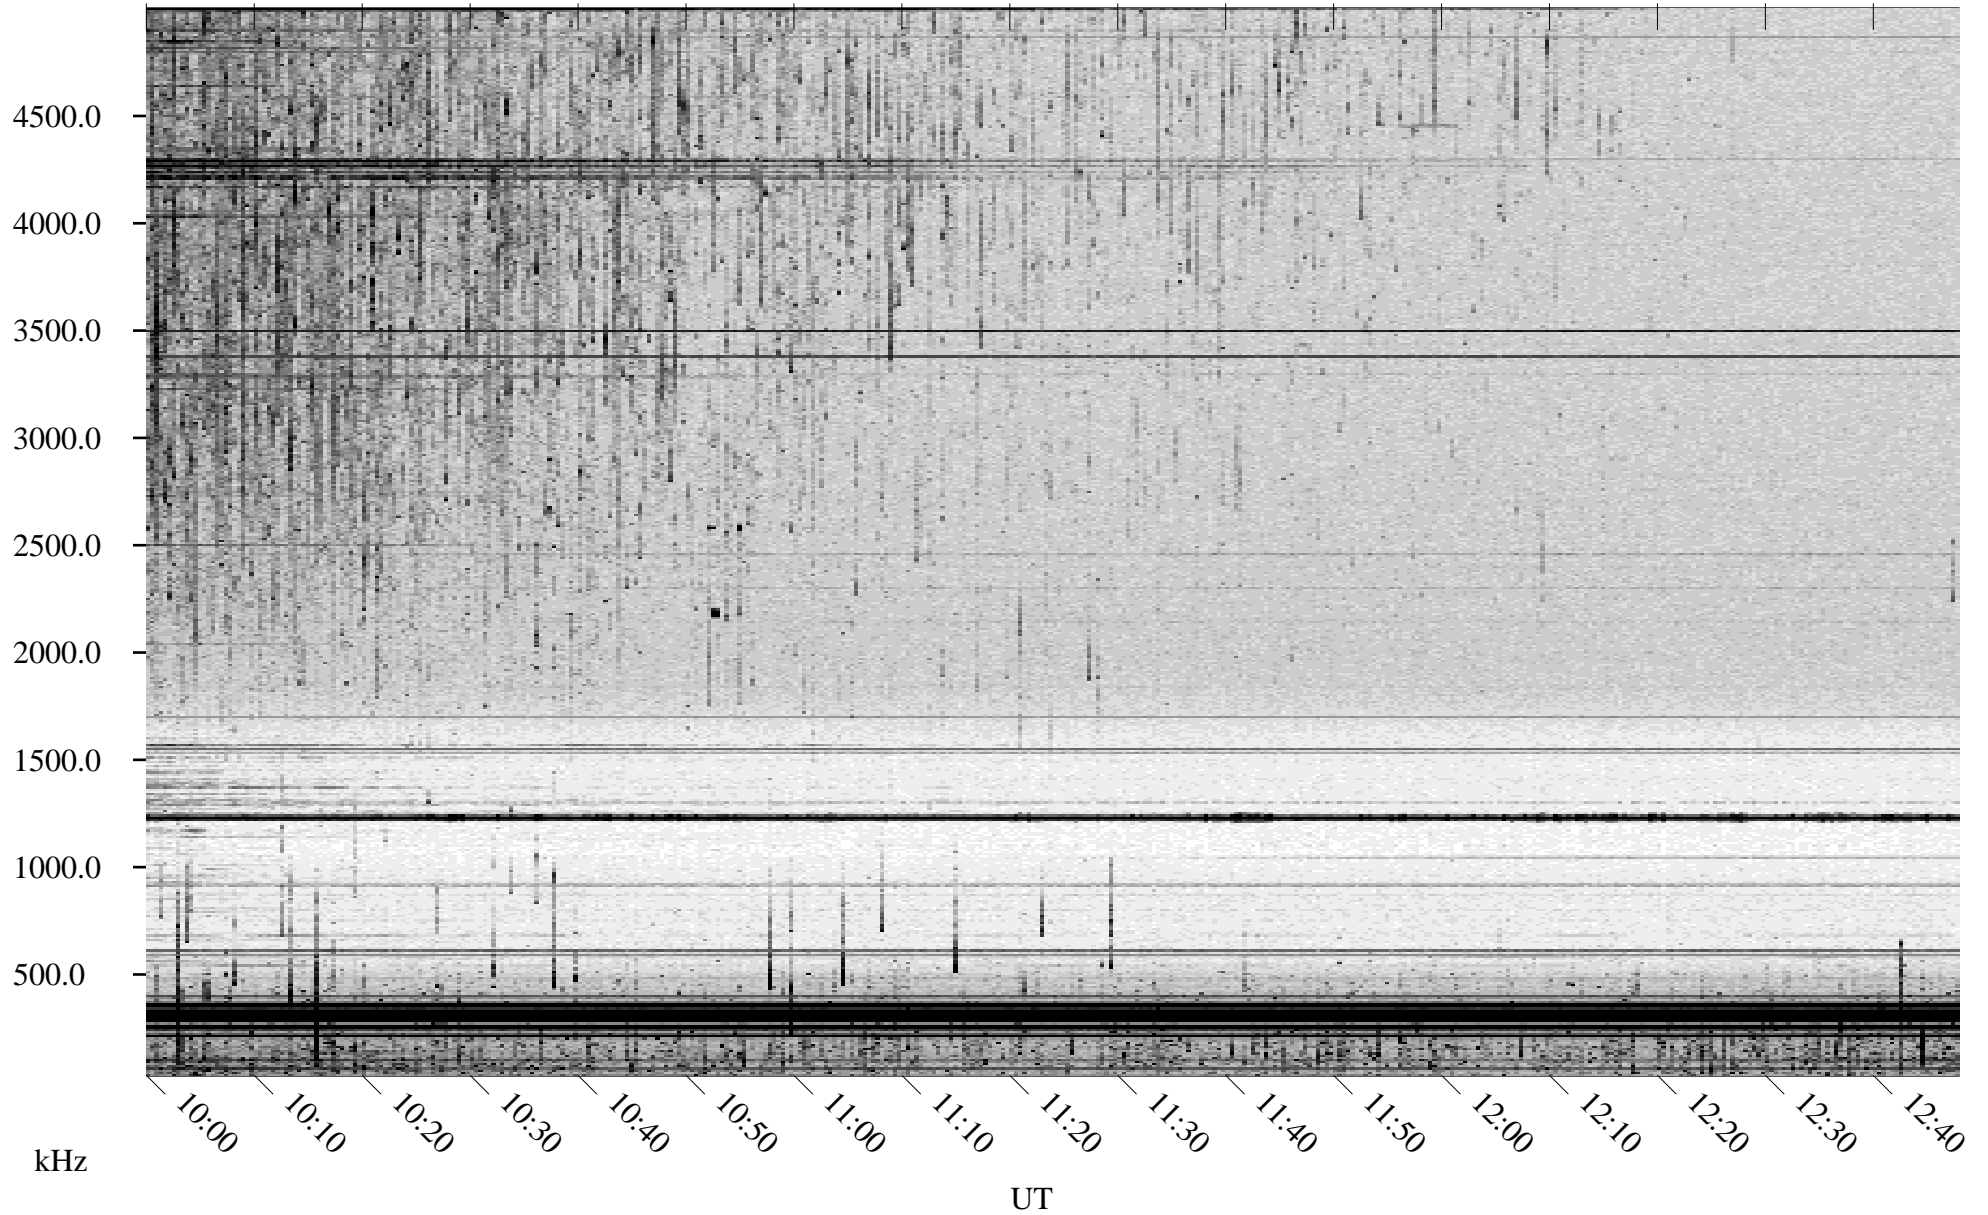

07/10/1998 Churchill, Manitoba

Linear Scale Black = 161 White = 15

ch981911.r00m max_12

Page 1

07/10/1998 Churchill, Manitoba

Linear Scale Black = 161 White = 15

ch981911.r00m max_12

Page 2

07/11/1998 Churchill, Manitoba

Linear Scale Black = 161 White = 15

ch981911.r00m max_12

Page 3

07/11/1998 Churchill, Manitoba

Linear Scale Black = 161 White = 15

ch981911.r00m max_12

Page 4

07/11/1998 Churchill, Manitoba

Linear Scale Black = 161 White = 15

ch981911.r00m max_12

Page 5

07/11/1998 Churchill, Manitoba

Linear Scale Black = 161 White = 15

ch981911.r00m max_12

Page 6

07/11/1998 Churchill, Manitoba

Linear Scale Black = 161 White = 15

ch981911.r00m max_12

Page 7

07/11/1998 Churchill, Manitoba

Linear Scale Black = 161 White = 15

ch981911.r00m max_12

Page 8