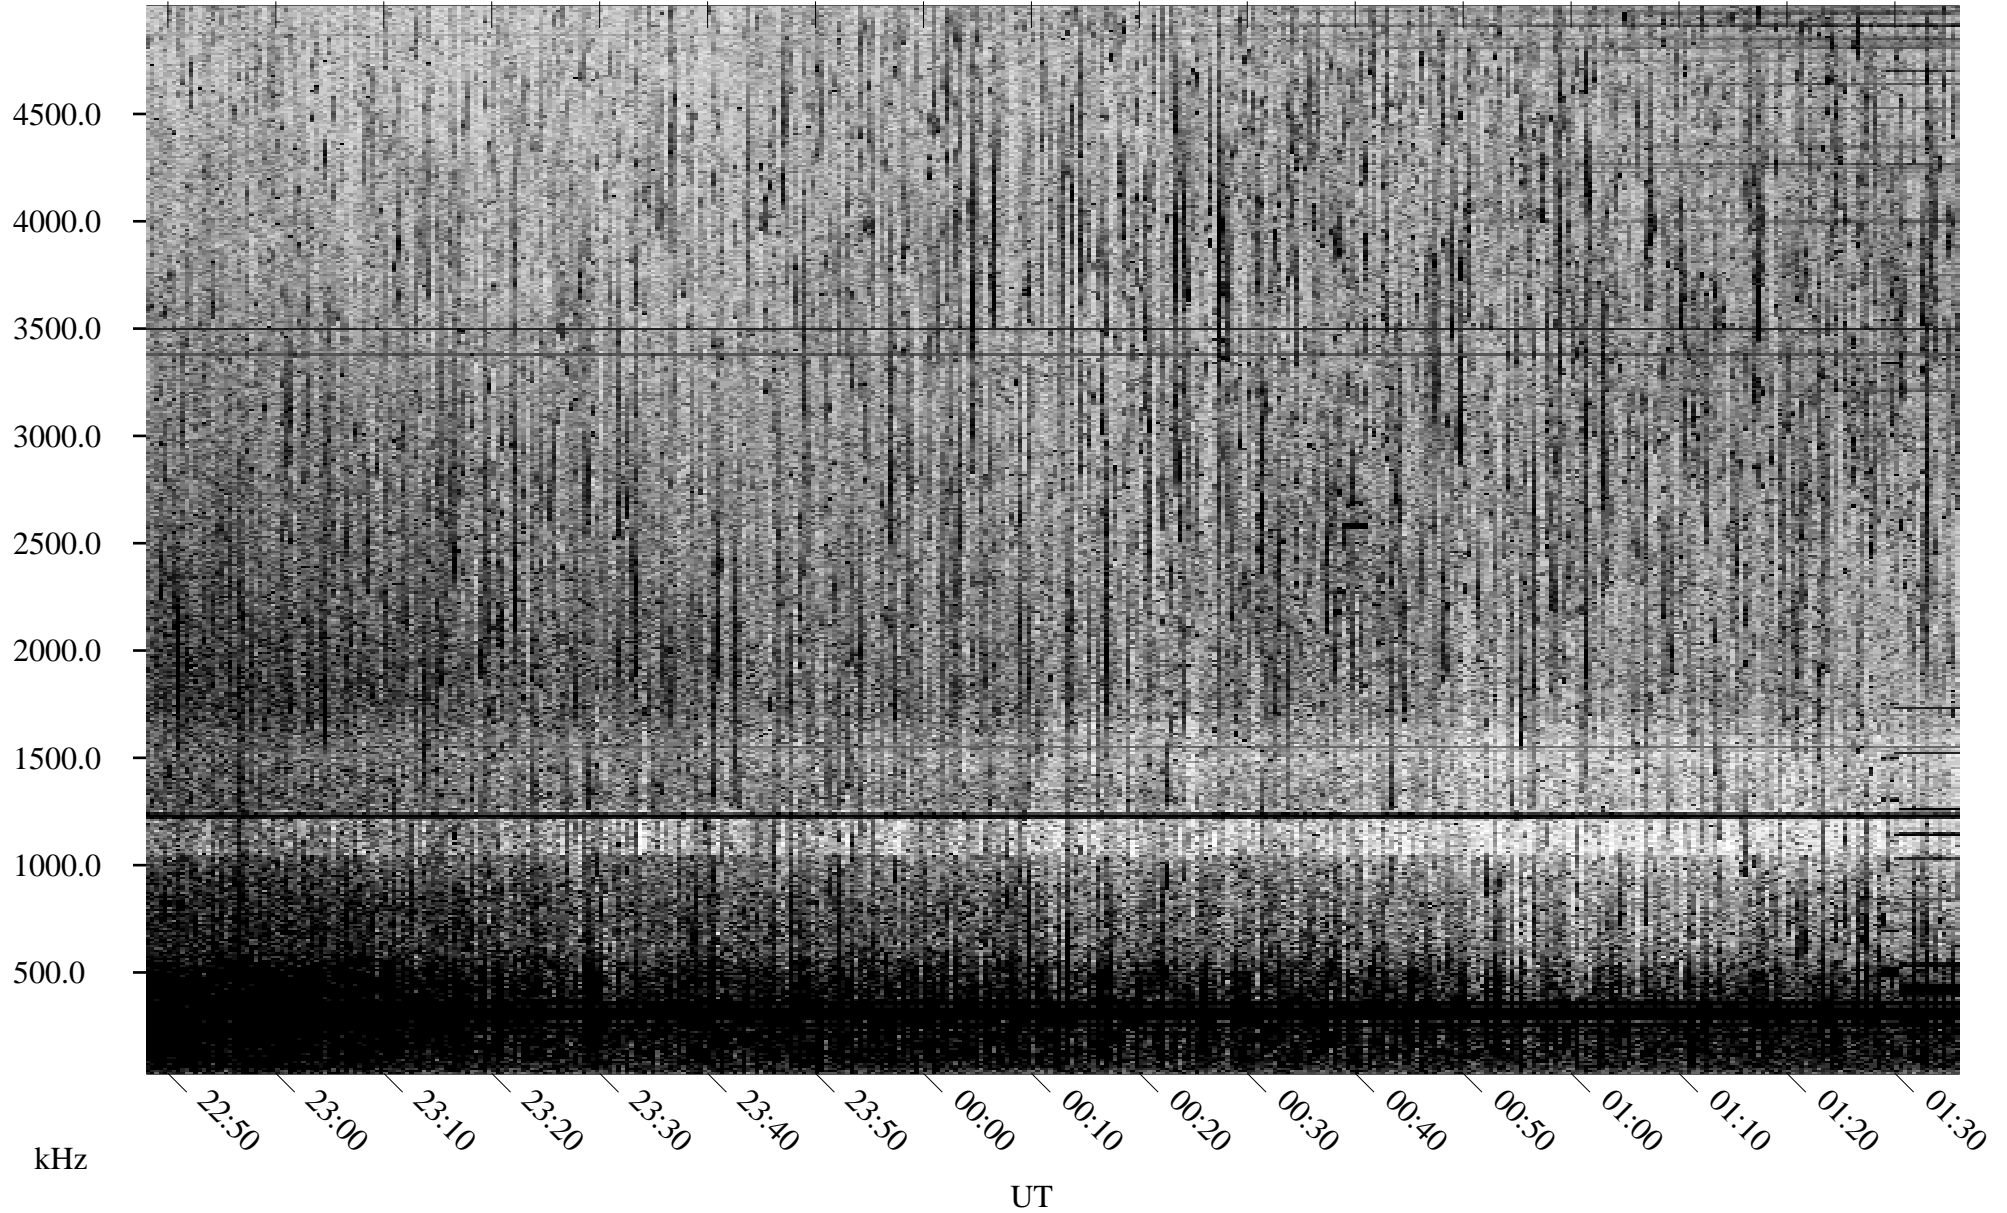

07/10/1998 Churchill, Manitoba

Linear Scale Black = 161 White = 15

ch981911.r00m max_12

Page 1

07/10/1998 Churchill, Manitoba

Linear Scale Black = 161 White = 15

ch981911.r00m max_12

Page 2

07/11/1998 Churchill, Manitoba

Linear Scale Black = 161 White = 15

ch981911.r00m max_12

Page 3

07/11/1998 Churchill, Manitoba

Linear Scale Black = 161 White = 15

ch981911.r00m max_12

Page 4

07/11/1998 Churchill, Manitoba

Linear Scale Black = 161 White = 15

ch981911.r00m max_12

Page 5

07/11/1998 Churchill, Manitoba

Linear Scale Black = 161 White = 15

ch981911.r00m max_12

Page 6

07/11/1998 Churchill, Manitoba

Linear Scale Black = 161 White = 15

ch981911.r00m max_12

Page 7

07/11/1998 Churchill, Manitoba

Linear Scale Black = 161 White = 15

ch981911.r00m max_12

Page 8