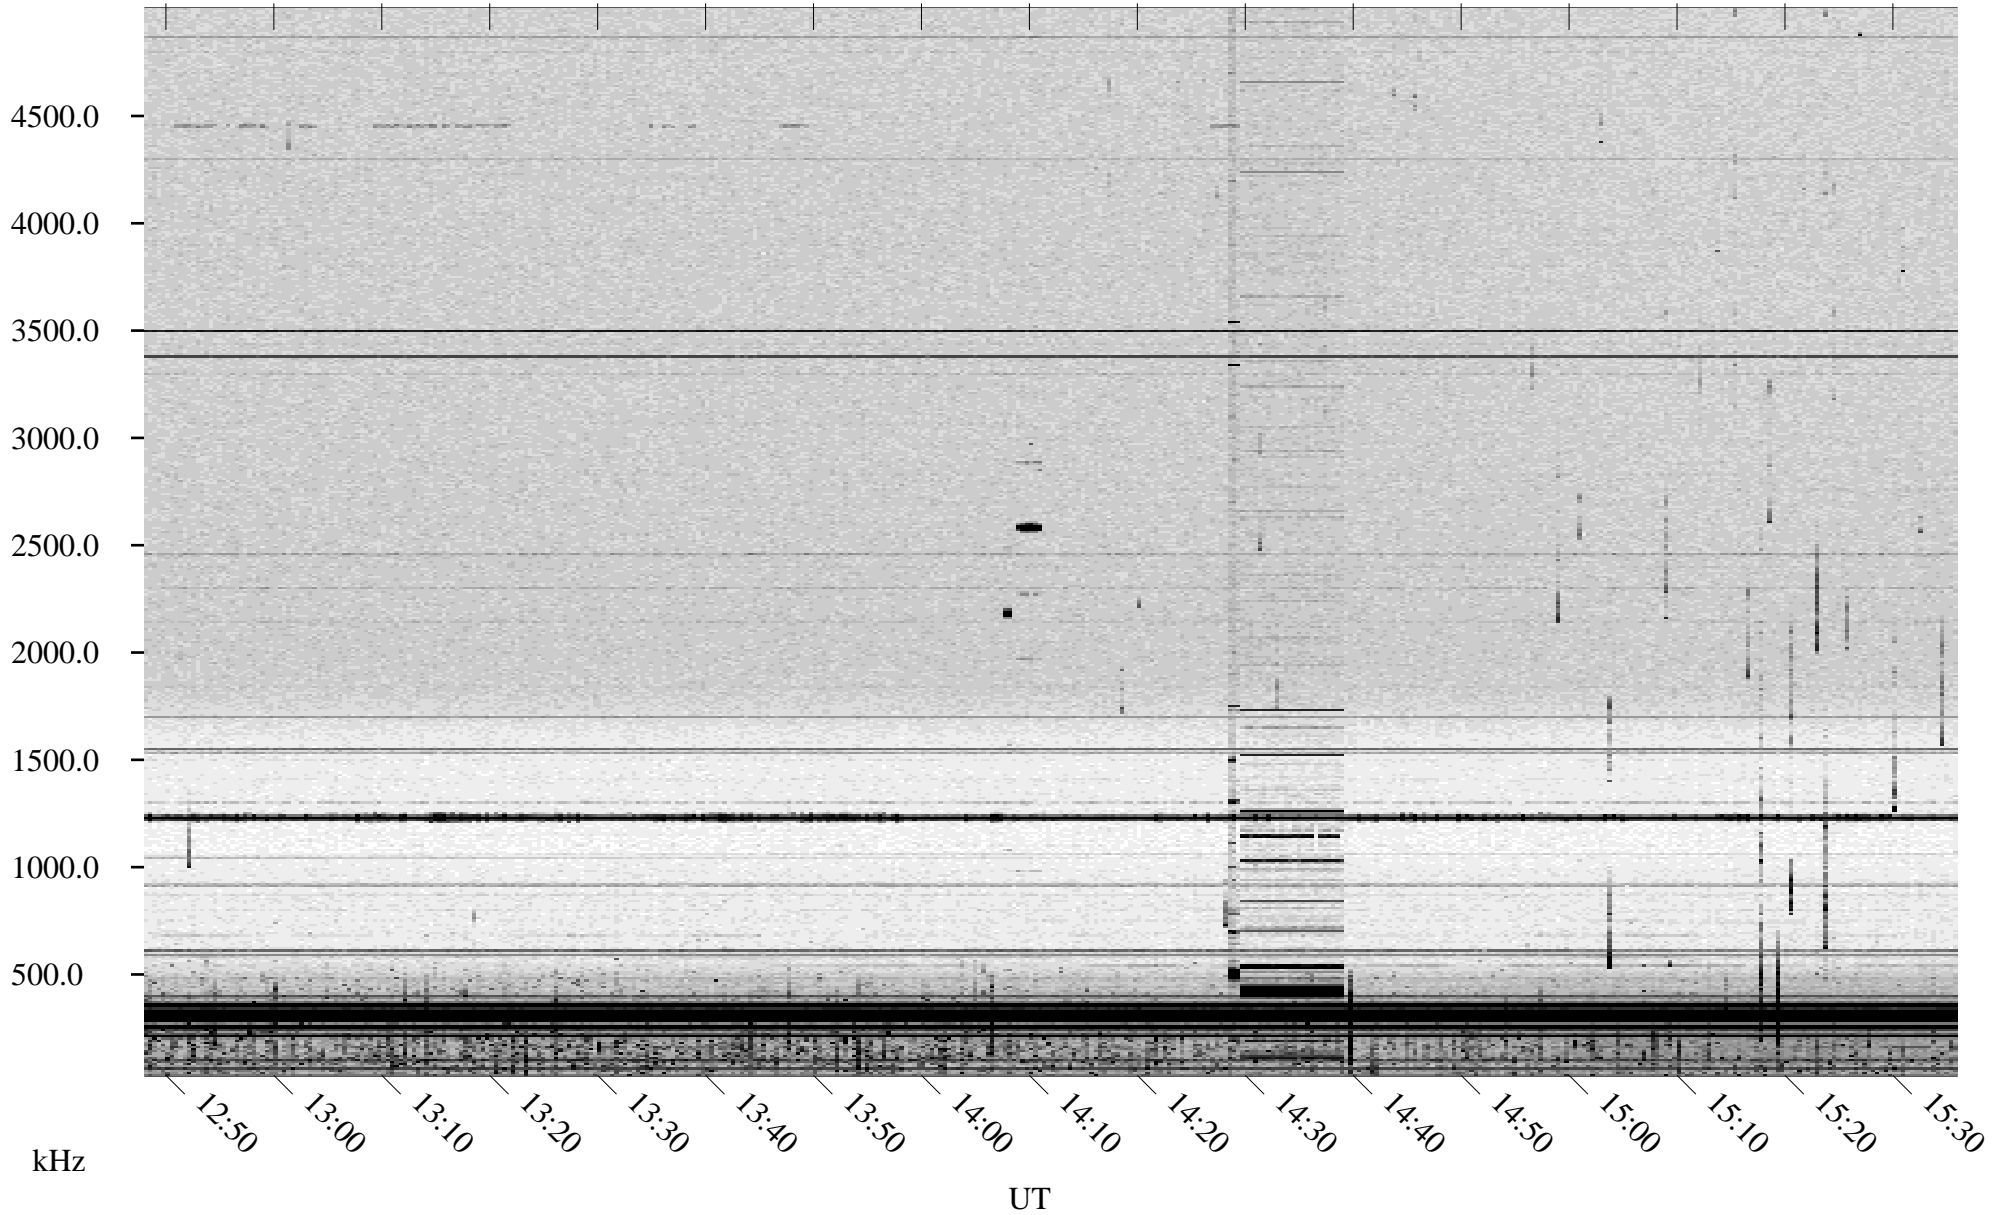

07/10/1998 Churchill, Manitoba

Linear Scale Black = 161 White = 15

ch981911.r00m max_12

Page 1

07/10/1998 Churchill, Manitoba

Linear Scale Black = 161 White = 15

ch981911.r00m max_12

Page 2

07/11/1998 Churchill, Manitoba

Linear Scale Black = 161 White = 15

ch981911.r00m max_12

Page 3

07/11/1998 Churchill, Manitoba

Linear Scale Black = 161 White = 15

ch981911.r00m max_12

Page 4

07/11/1998 Churchill, Manitoba

Linear Scale Black = 161 White = 15

ch981911.r00m max_12

Page 5

07/11/1998 Churchill, Manitoba

Linear Scale Black = 161 White = 15

ch981911.r00m max_12

Page 6

07/11/1998 Churchill, Manitoba

Linear Scale Black = 161 White = 15

ch981911.r00m max_12

Page 7

07/11/1998 Churchill, Manitoba

Linear Scale Black = 161 White = 15

ch981911.r00m max_12

Page 8