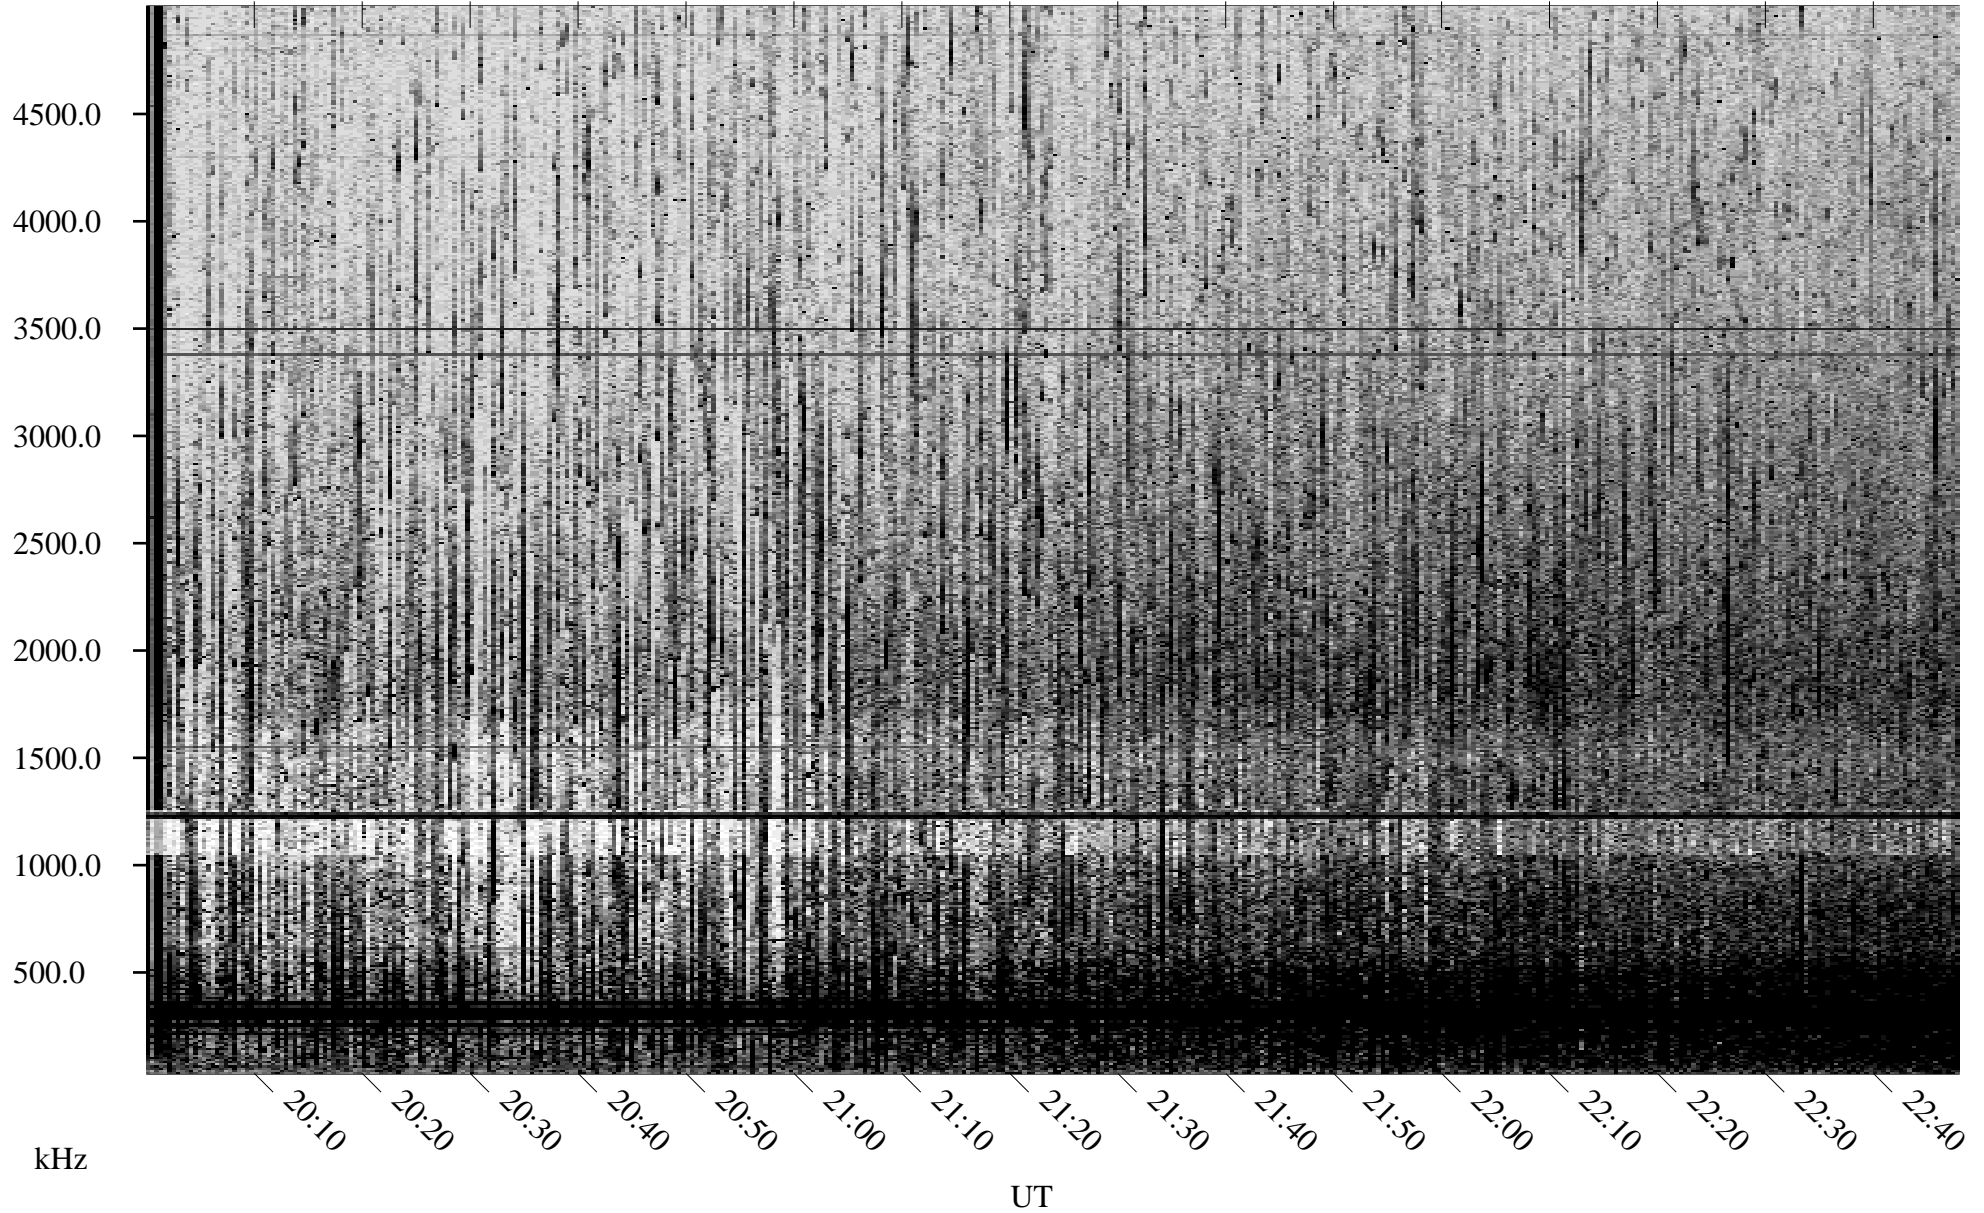

07/10/1998 Churchill, Manitoba

Linear Scale Black = 161 White = 15

ch981911.r00m max_12

Page 1

07/10/1998 Churchill, Manitoba

Linear Scale Black = 161 White = 15

ch981911.r00m max_12

Page 2

07/11/1998 Churchill, Manitoba

Linear Scale Black = 161 White = 15

ch981911.r00m max_12

Page 3

07/11/1998 Churchill, Manitoba

Linear Scale Black = 161 White = 15

ch981911.r00m max_12

Page 4

07/11/1998 Churchill, Manitoba

Linear Scale Black = 161 White = 15

ch981911.r00m max_12

Page 5

07/11/1998 Churchill, Manitoba

Linear Scale Black = 161 White = 15

ch981911.r00m max_12

Page 6

07/11/1998 Churchill, Manitoba

Linear Scale Black = 161 White = 15

ch981911.r00m max_12

Page 7

07/11/1998 Churchill, Manitoba

Linear Scale Black = 161 White = 15

ch981911.r00m max_12

Page 8