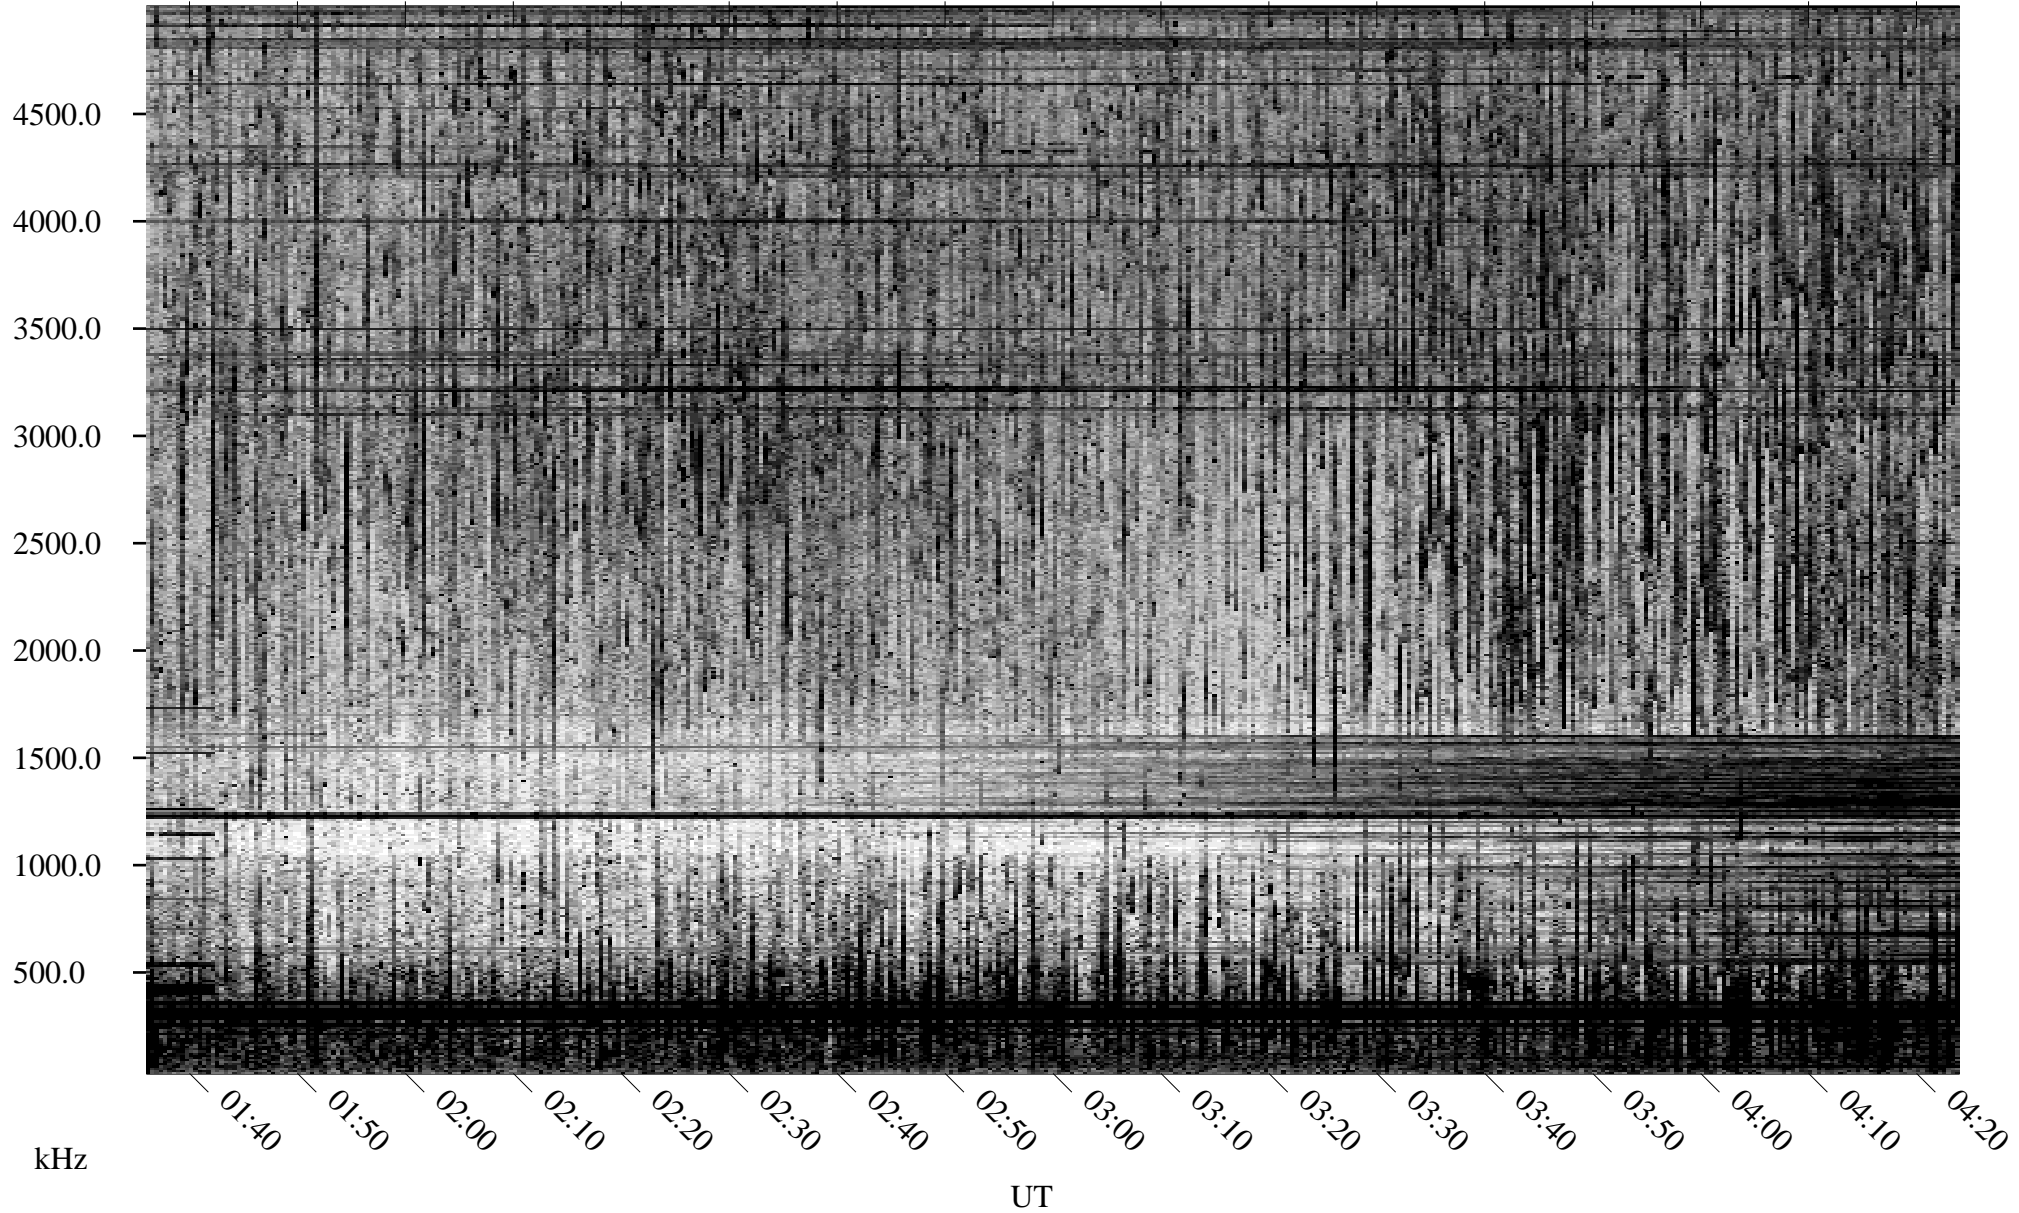

07/10/1998 Churchill, Manitoba

Linear Scale Black = 161 White = 15

ch981911.r00m max_12

Page 1

07/10/1998 Churchill, Manitoba

Linear Scale Black = 161 White = 15

ch981911.r00m max_12

Page 2

07/11/1998 Churchill, Manitoba

Linear Scale Black = 161 White = 15

ch981911.r00m max_12

Page 3

07/11/1998 Churchill, Manitoba

Linear Scale Black = 161 White = 15

ch981911.r00m max_12

Page 4

07/11/1998 Churchill, Manitoba

Linear Scale Black = 161 White = 15

ch981911.r00m max_12

Page 5

07/11/1998 Churchill, Manitoba

Linear Scale Black = 161 White = 15

ch981911.r00m max_12

Page 6

07/11/1998 Churchill, Manitoba

Linear Scale Black = 161 White = 15

ch981911.r00m max_12

Page 7

07/11/1998 Churchill, Manitoba

Linear Scale Black = 161 White = 15

ch981911.r00m max_12

Page 8