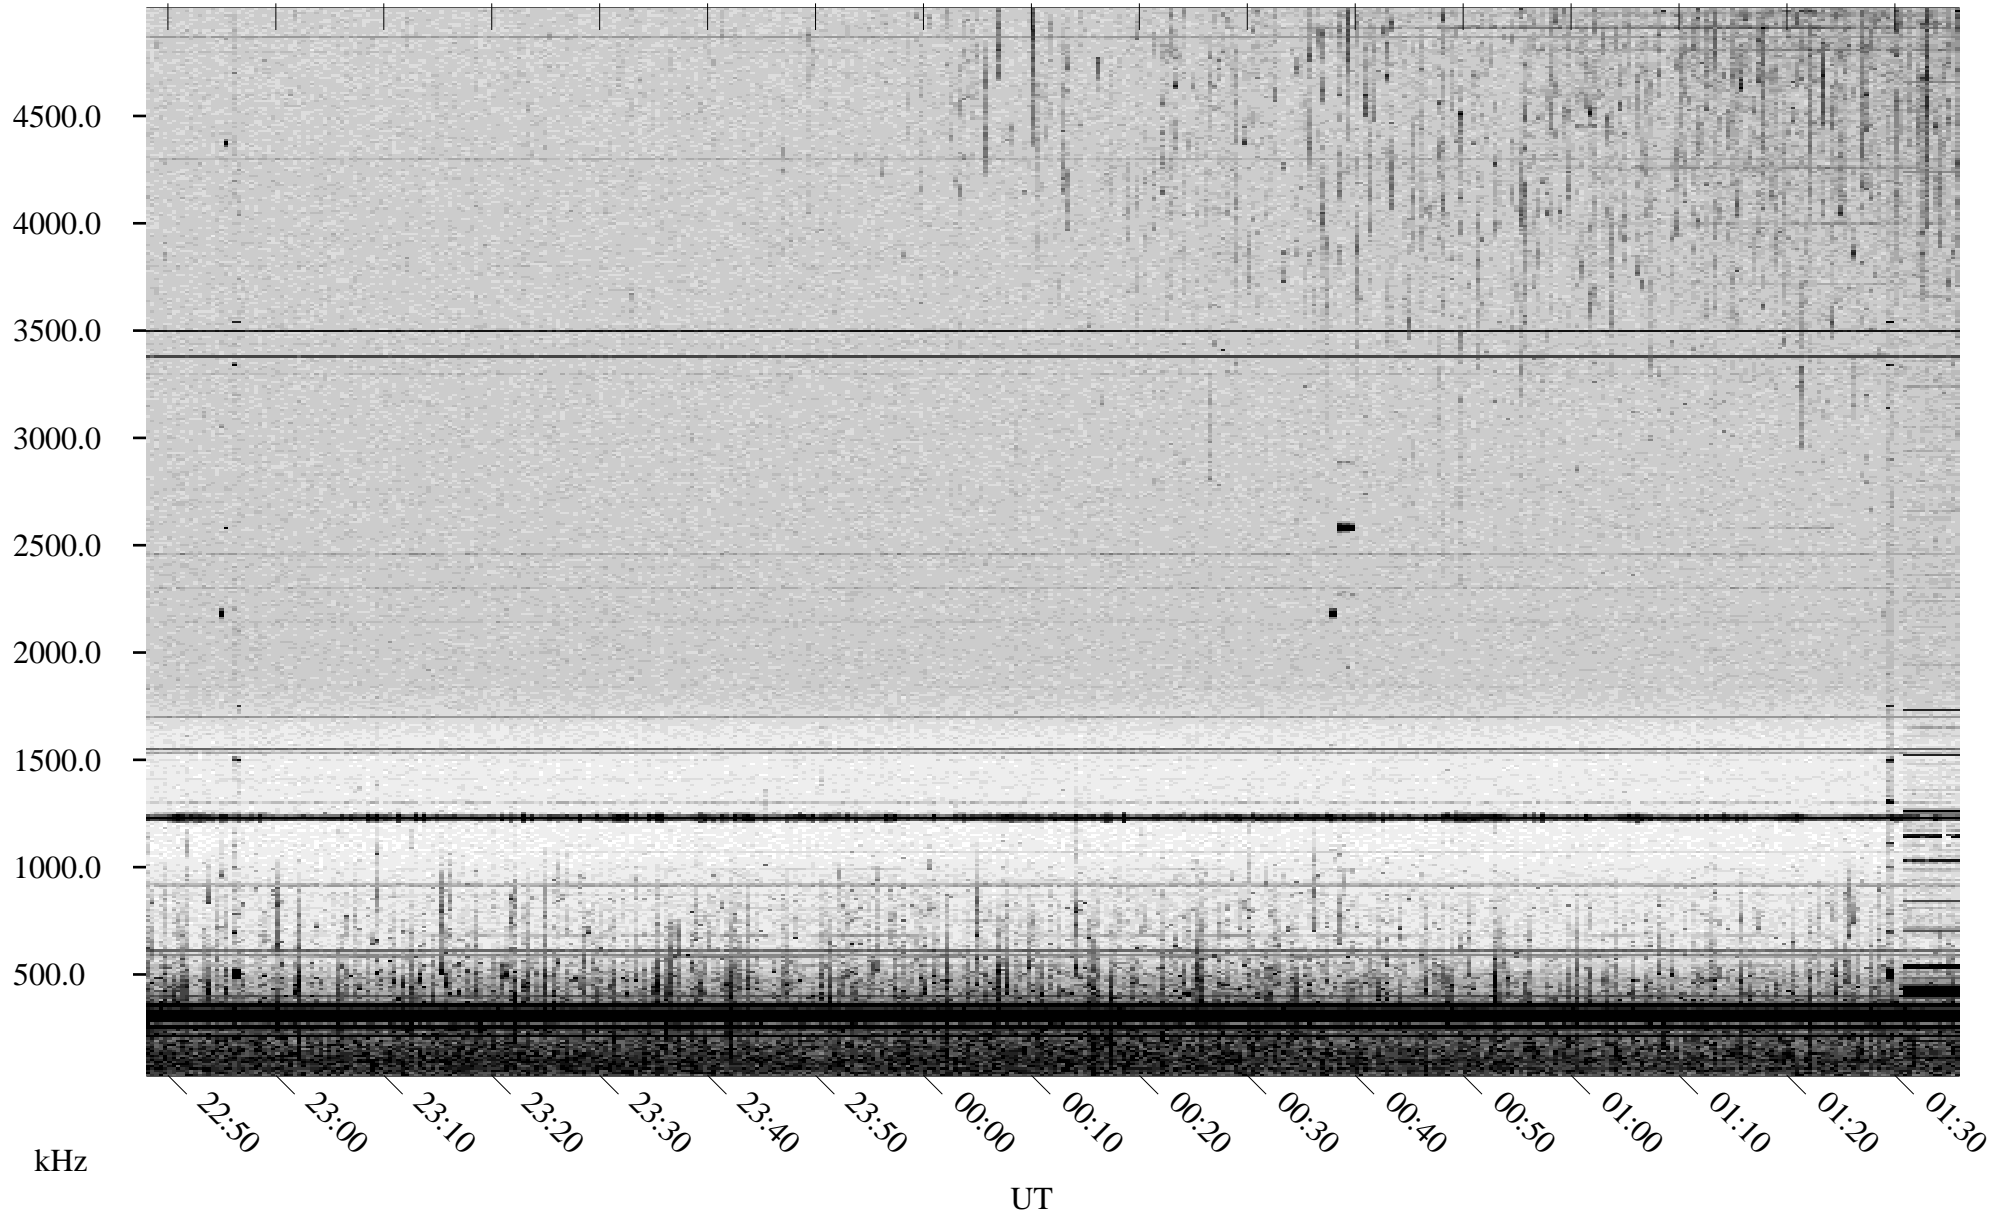

07/11/1998 Churchill, Manitoba

Linear Scale Black = 161 White = 15

ch98192l.r00m max_12

Page 1

07/11/1998 Churchill, Manitoba

Linear Scale Black = 161 White = 15

ch98192l.r00m max_12

Page 2

07/12/1998 Churchill, Manitoba

Linear Scale Black = 161 White = 15

ch98192l.r00m max_12

Page 3

07/12/1998 Churchill, Manitoba

Linear Scale Black = 161 White = 15

ch98192l.r00m max_12

Page 4

07/12/1998 Churchill, Manitoba

Linear Scale Black = 161 White = 15

ch98192l.r00m max_12

Page 5

07/12/1998 Churchill, Manitoba

Linear Scale Black = 161 White = 15

ch98192l.r00m max_12

Page 6

07/12/1998 Churchill, Manitoba

Linear Scale Black = 161 White = 15

ch98192l.r00m max_12

Page 7

07/12/1998 Churchill, Manitoba

Linear Scale Black = 161 White = 15

ch98192l.r00m max_12