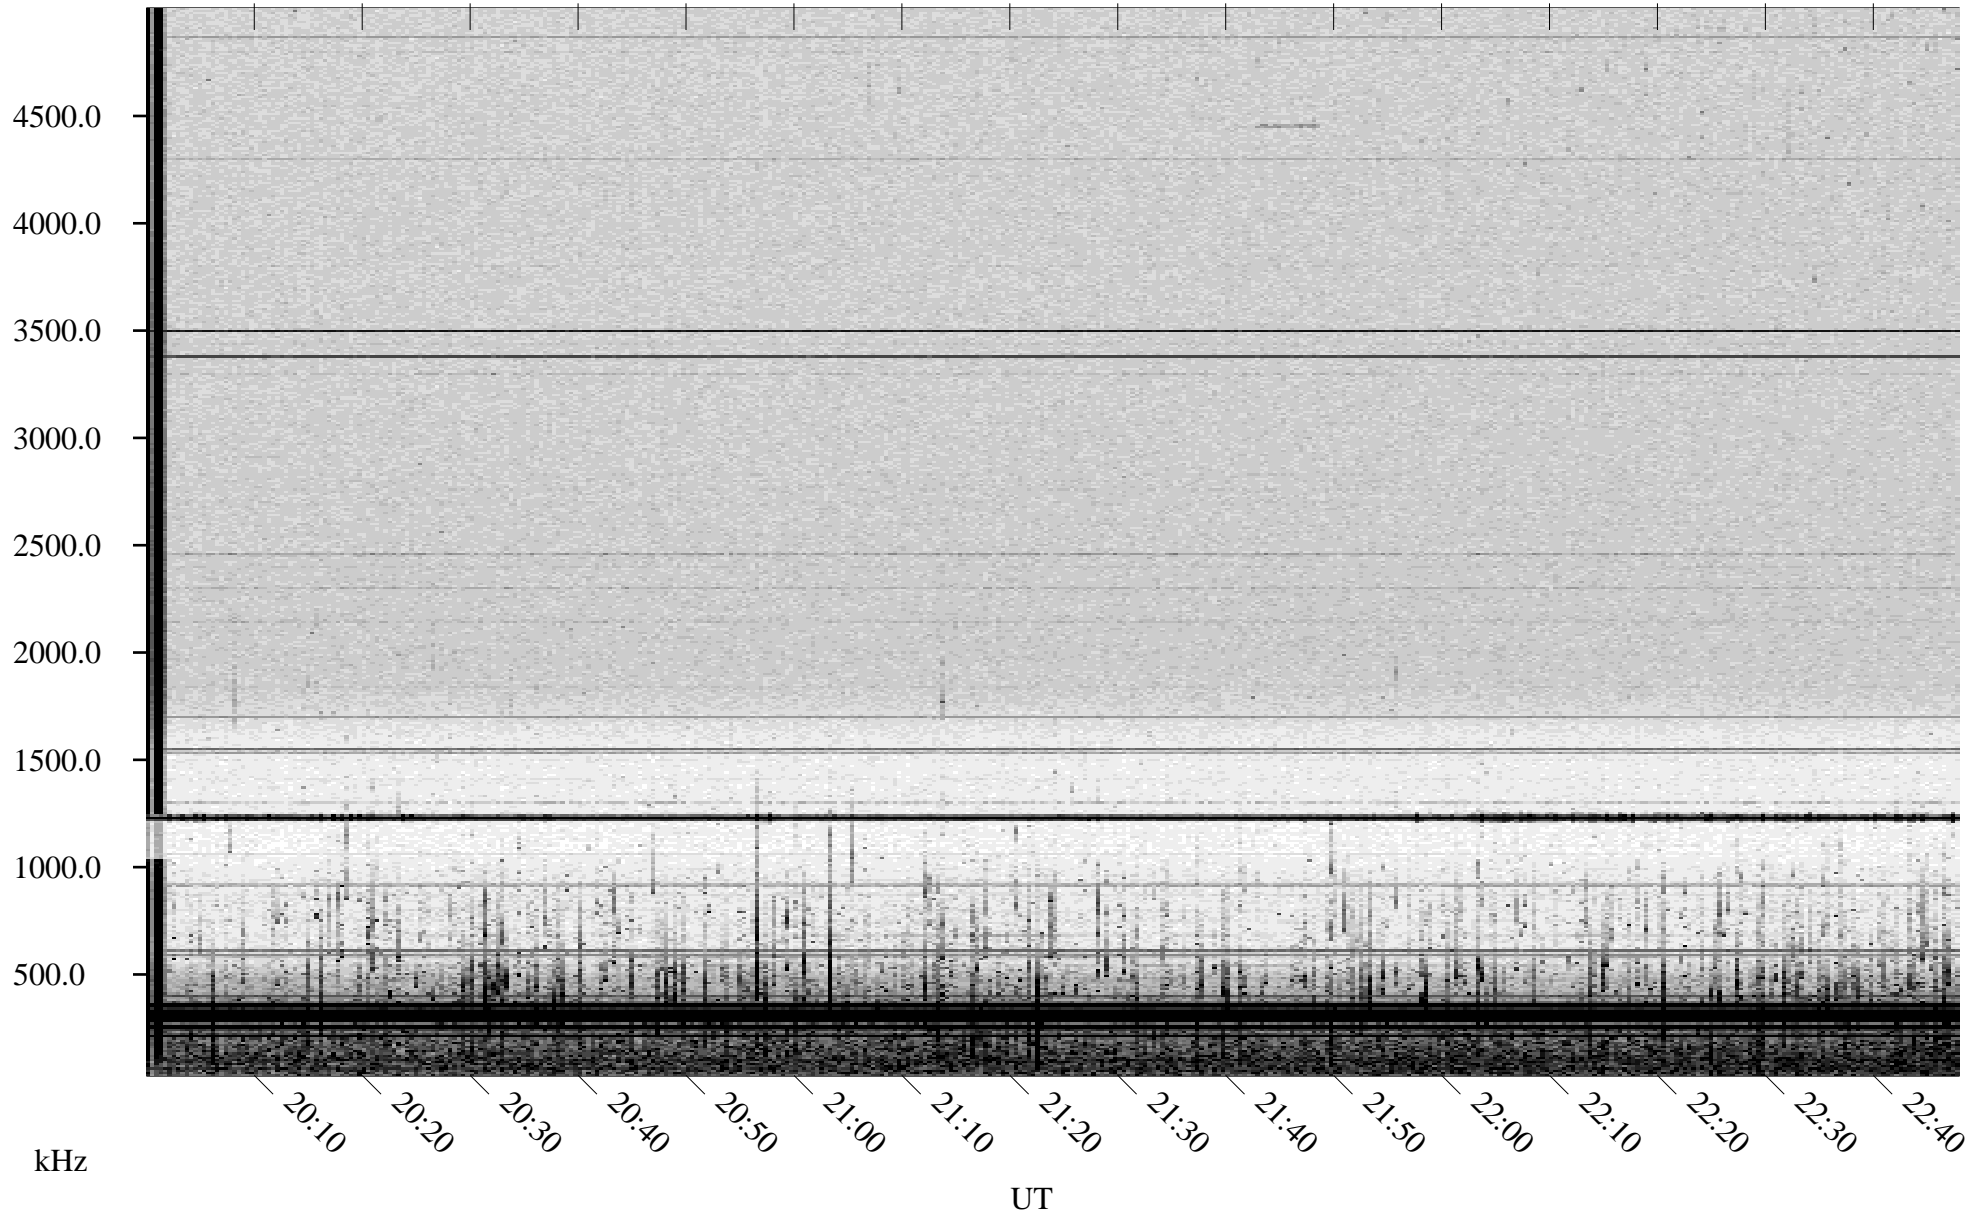

07/11/1998 Churchill, Manitoba

Linear Scale Black = 161 White = 15

ch98192l.r00m max_12

Page 1

07/11/1998 Churchill, Manitoba

Linear Scale Black = 161 White = 15

ch98192l.r00m max_12

Page 2

07/12/1998 Churchill, Manitoba

Linear Scale Black = 161 White = 15

ch98192l.r00m max_12

Page 3

07/12/1998 Churchill, Manitoba

Linear Scale Black = 161 White = 15

ch98192l.r00m max_12

Page 4

07/12/1998 Churchill, Manitoba

Linear Scale Black = 161 White = 15

ch98192l.r00m max_12

Page 5

07/12/1998 Churchill, Manitoba

Linear Scale Black = 161 White = 15

ch98192l.r00m max_12

Page 6

07/12/1998 Churchill, Manitoba

Linear Scale Black = 161 White = 15

ch98192l.r00m max_12

Page 7

07/12/1998 Churchill, Manitoba

Linear Scale Black = 161 White = 15

ch98192l.r00m max_12