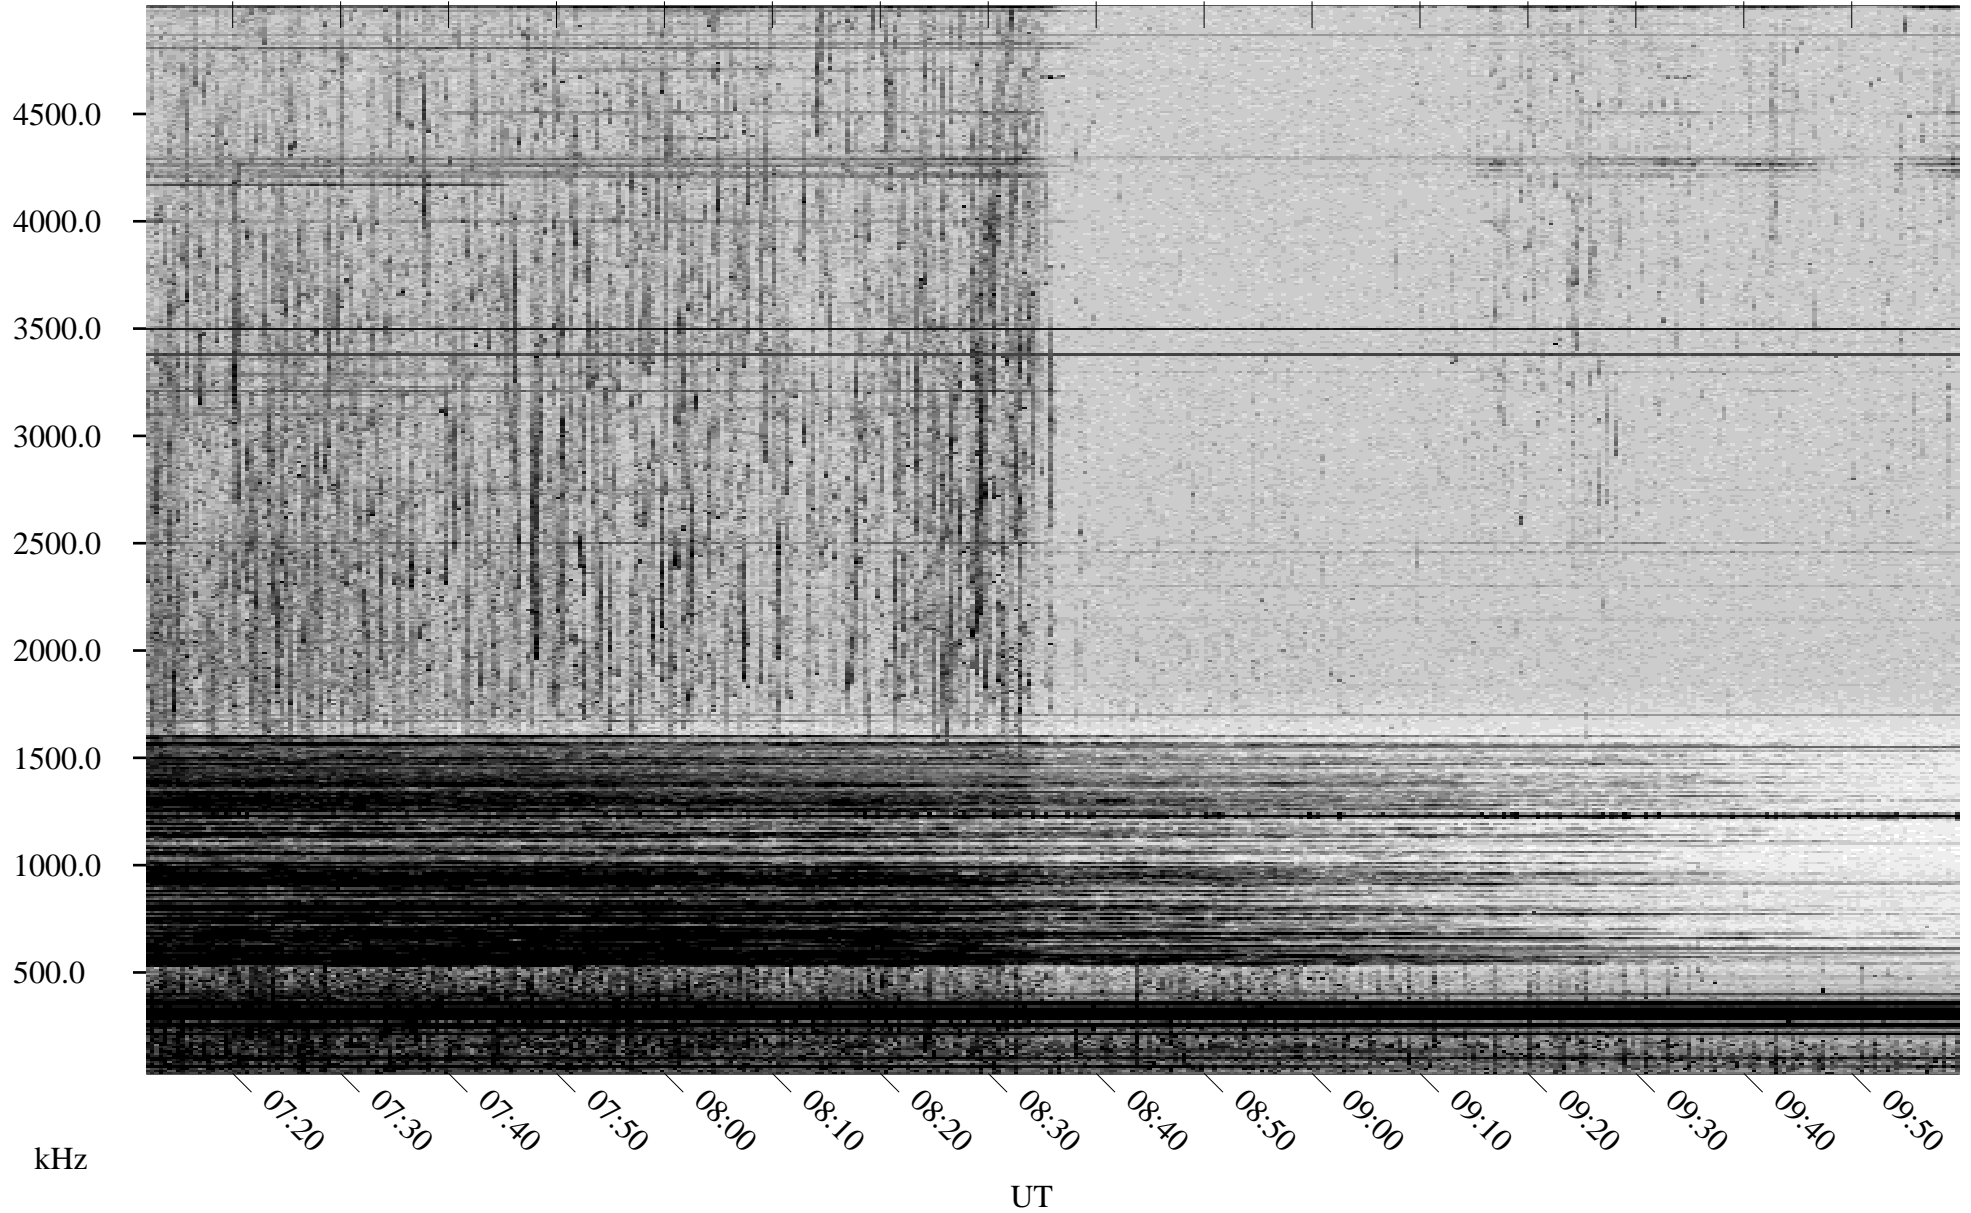

07/11/1998 Churchill, Manitoba

Linear Scale Black = 161 White = 15

ch98192l.r00m max_12

Page 1

07/11/1998 Churchill, Manitoba

Linear Scale Black = 161 White = 15

ch98192l.r00m max_12

Page 2

07/12/1998 Churchill, Manitoba

Linear Scale Black = 161 White = 15

ch98192l.r00m max_12

Page 3

07/12/1998 Churchill, Manitoba

Linear Scale Black = 161 White = 15

ch98192l.r00m max_12

Page 4

07/12/1998 Churchill, Manitoba

Linear Scale Black = 161 White = 15

ch98192l.r00m max_12

Page 5

07/12/1998 Churchill, Manitoba

Linear Scale Black = 161 White = 15

ch98192l.r00m max_12

Page 6

07/12/1998 Churchill, Manitoba

Linear Scale Black = 161 White = 15

ch98192l.r00m max_12

Page 7

07/12/1998 Churchill, Manitoba

Linear Scale Black = 161 White = 15

ch98192l.r00m max_12