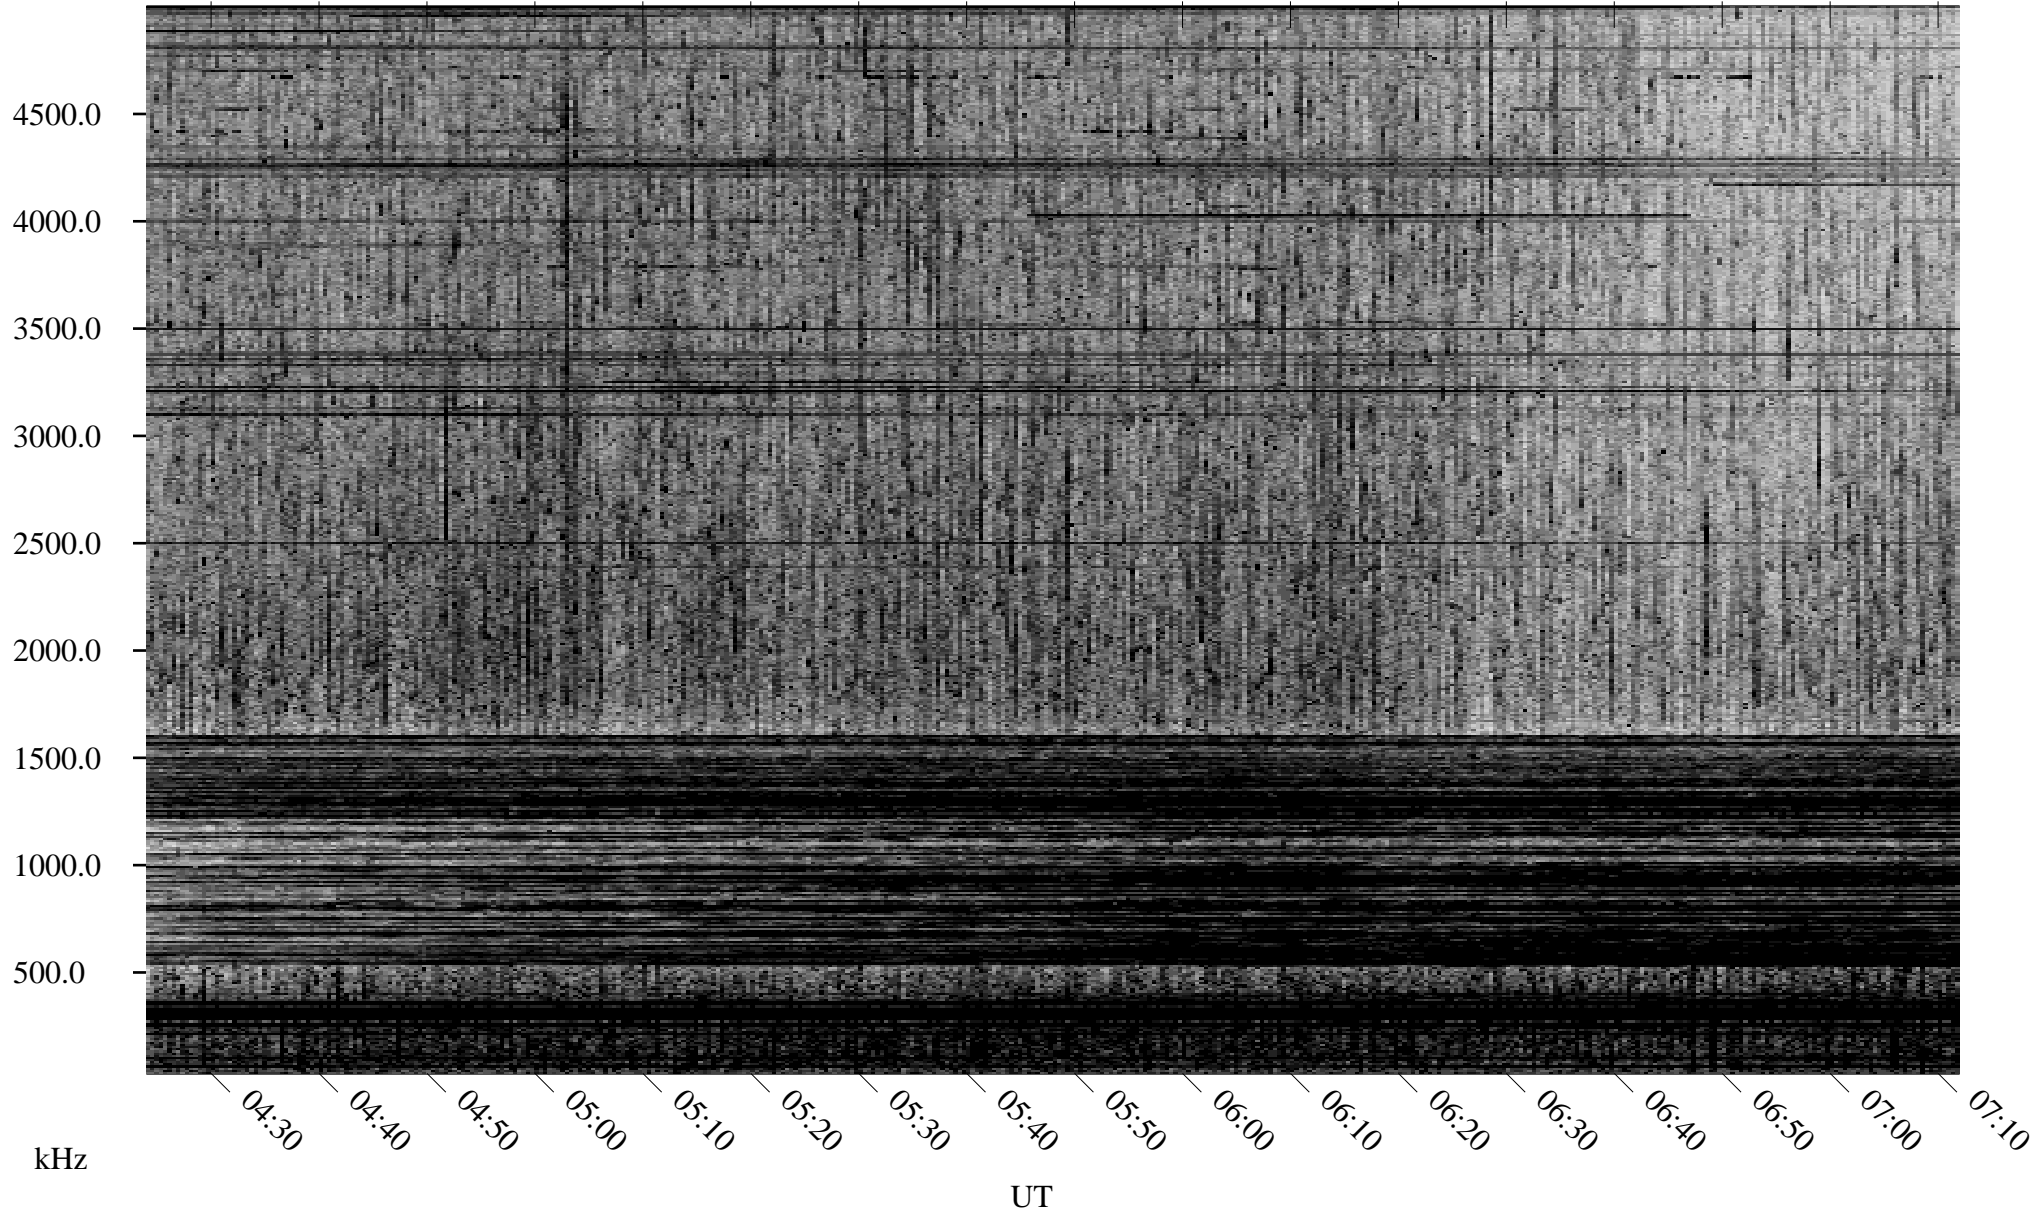

07/11/1998 Churchill, Manitoba

Linear Scale Black = 161 White = 15

ch98192l.r00m max_12

Page 1

07/11/1998 Churchill, Manitoba

Linear Scale Black = 161 White = 15

ch98192l.r00m max_12

Page 2

07/12/1998 Churchill, Manitoba

Linear Scale Black = 161 White = 15

ch98192l.r00m max_12

Page 3

07/12/1998 Churchill, Manitoba

Linear Scale Black = 161 White = 15

ch98192l.r00m max_12

Page 4

07/12/1998 Churchill, Manitoba

Linear Scale Black = 161 White = 15

ch98192l.r00m max_12

Page 5

07/12/1998 Churchill, Manitoba

Linear Scale Black = 161 White = 15

ch98192l.r00m max_12

Page 6

07/12/1998 Churchill, Manitoba

Linear Scale Black = 161 White = 15

ch98192l.r00m max_12

Page 7

07/12/1998 Churchill, Manitoba

Linear Scale Black = 161 White = 15

ch98192l.r00m max_12