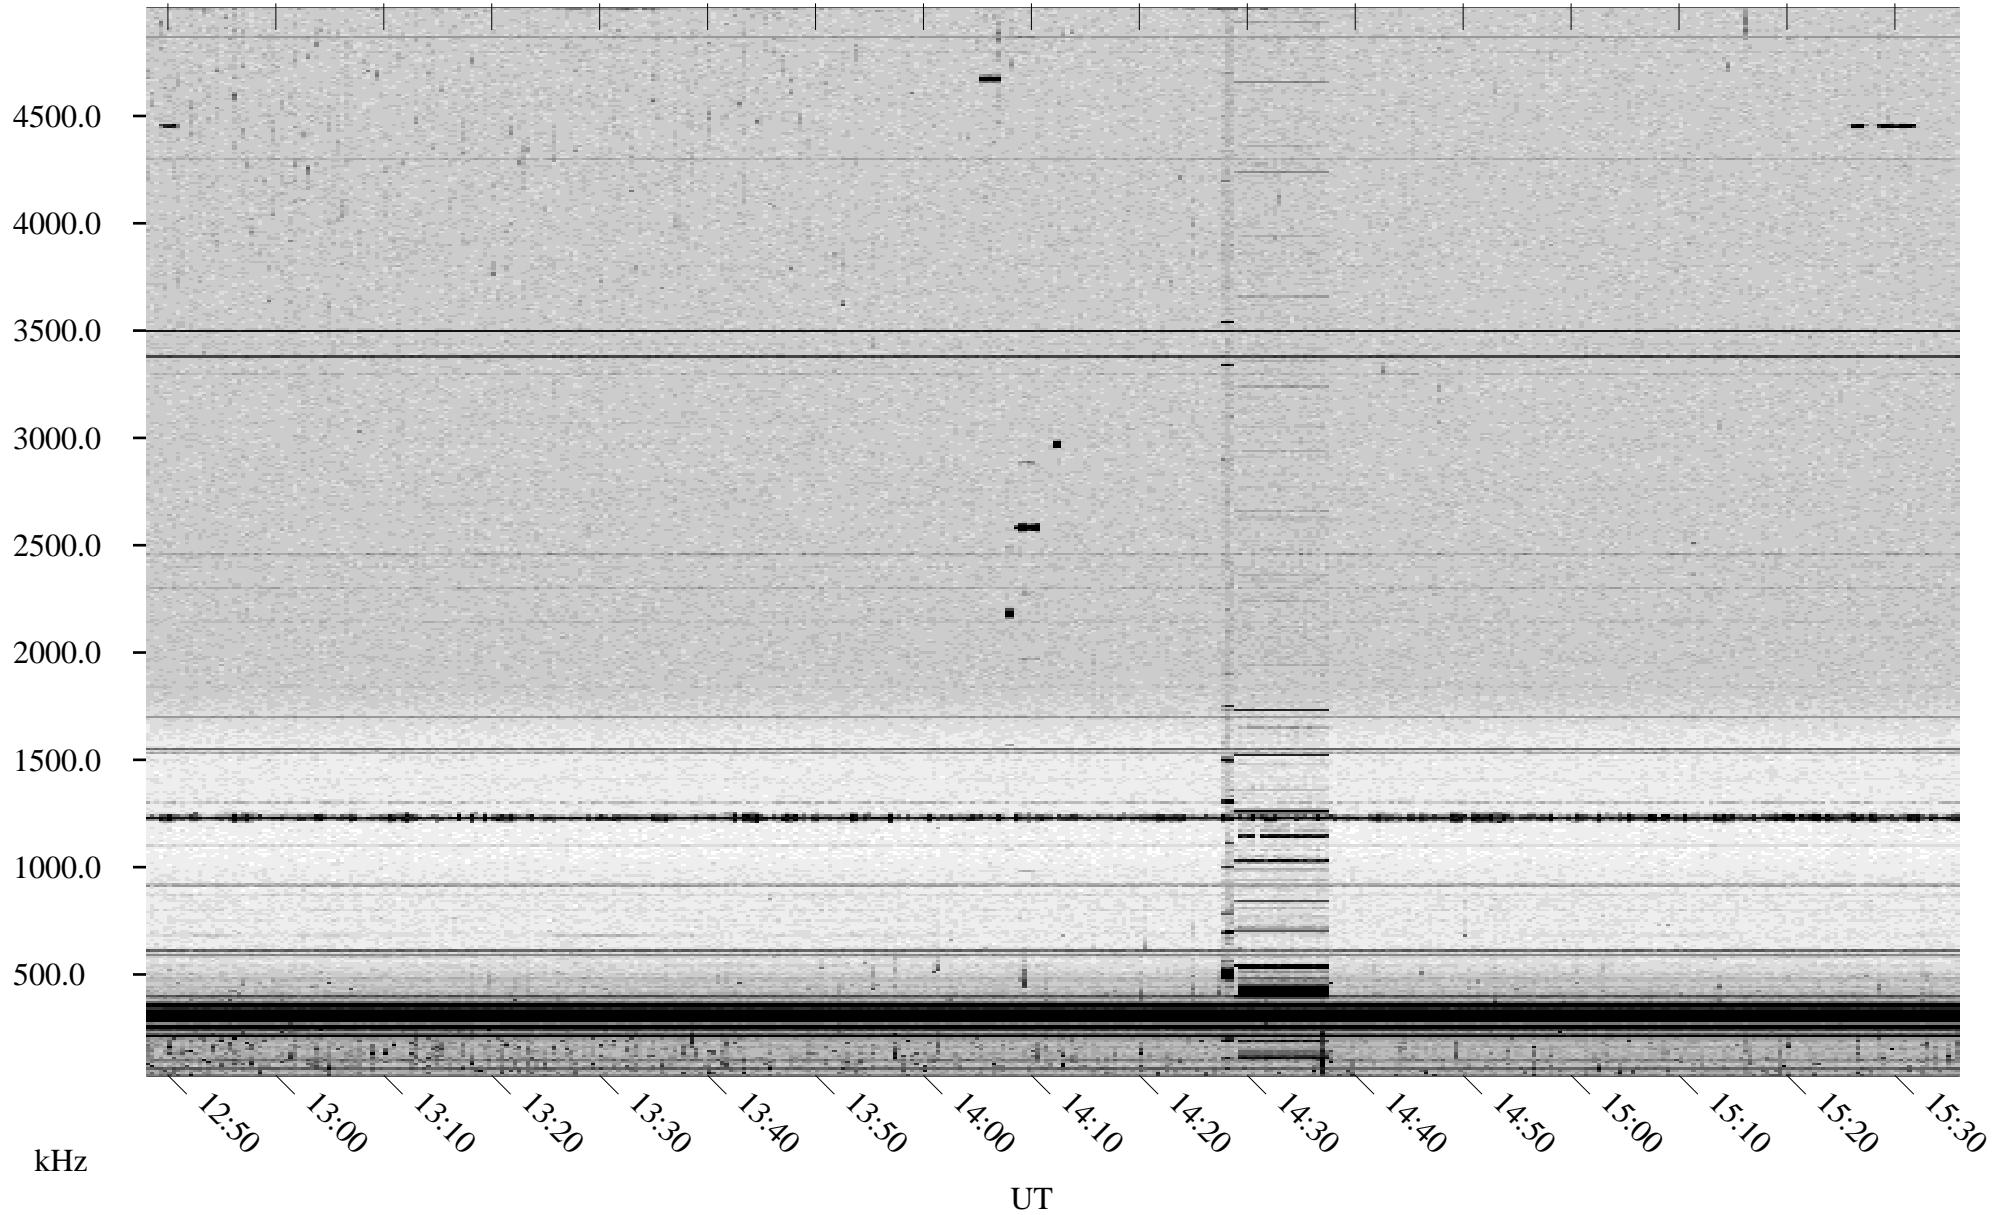

07/11/1998 Churchill, Manitoba

Linear Scale Black = 161 White = 15

ch98192l.r00m max_12

Page 1

07/11/1998 Churchill, Manitoba

Linear Scale Black = 161 White = 15

ch98192l.r00m max_12

Page 2

07/12/1998 Churchill, Manitoba

Linear Scale Black = 161 White = 15

ch98192l.r00m max_12

Page 3

07/12/1998 Churchill, Manitoba

Linear Scale Black = 161 White = 15

ch98192l.r00m max_12

Page 4

07/12/1998 Churchill, Manitoba

Linear Scale Black = 161 White = 15

ch98192l.r00m max_12

Page 5

07/12/1998 Churchill, Manitoba

Linear Scale Black = 161 White = 15

ch98192l.r00m max_12

Page 6

07/12/1998 Churchill, Manitoba

Linear Scale Black = 161 White = 15

ch98192l.r00m max_12

Page 7

07/12/1998 Churchill, Manitoba

Linear Scale Black = 161 White = 15

ch98192l.r00m max_12