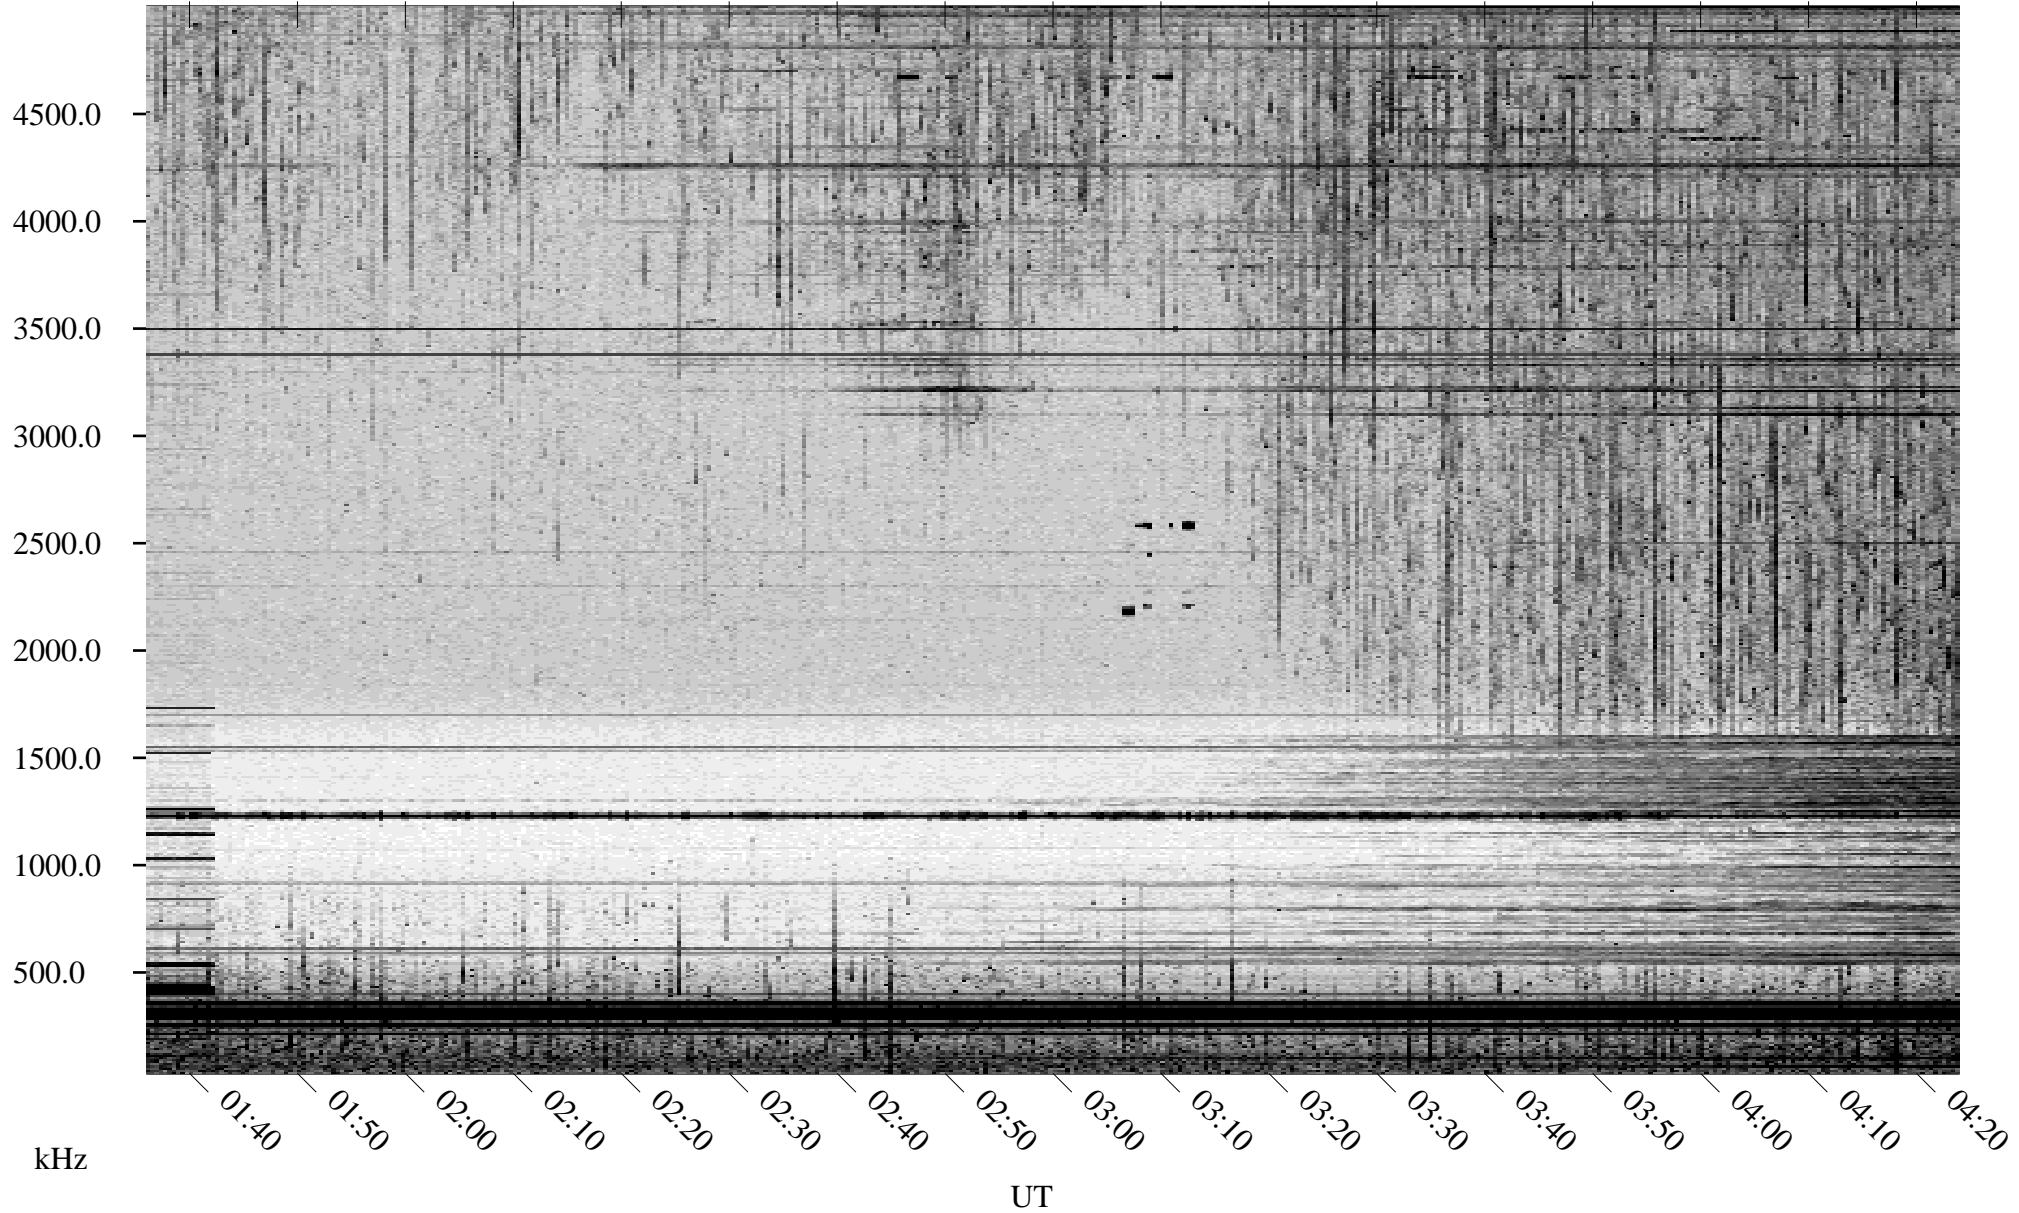

07/11/1998 Churchill, Manitoba

Linear Scale Black = 161 White = 15

ch98192l.r00m max_12

Page 1

07/11/1998 Churchill, Manitoba

Linear Scale Black = 161 White = 15

ch98192l.r00m max_12

Page 2

07/12/1998 Churchill, Manitoba

Linear Scale Black = 161 White = 15

ch98192l.r00m max_12

Page 3

07/12/1998 Churchill, Manitoba

Linear Scale Black = 161 White = 15

ch98192l.r00m max_12

Page 4

07/12/1998 Churchill, Manitoba

Linear Scale Black = 161 White = 15

ch98192l.r00m max_12

Page 5

07/12/1998 Churchill, Manitoba

Linear Scale Black = 161 White = 15

ch98192l.r00m max_12

Page 6

07/12/1998 Churchill, Manitoba

Linear Scale Black = 161 White = 15

ch98192l.r00m max_12

Page 7

07/12/1998 Churchill, Manitoba

Linear Scale Black = 161 White = 15

ch98192l.r00m max_12