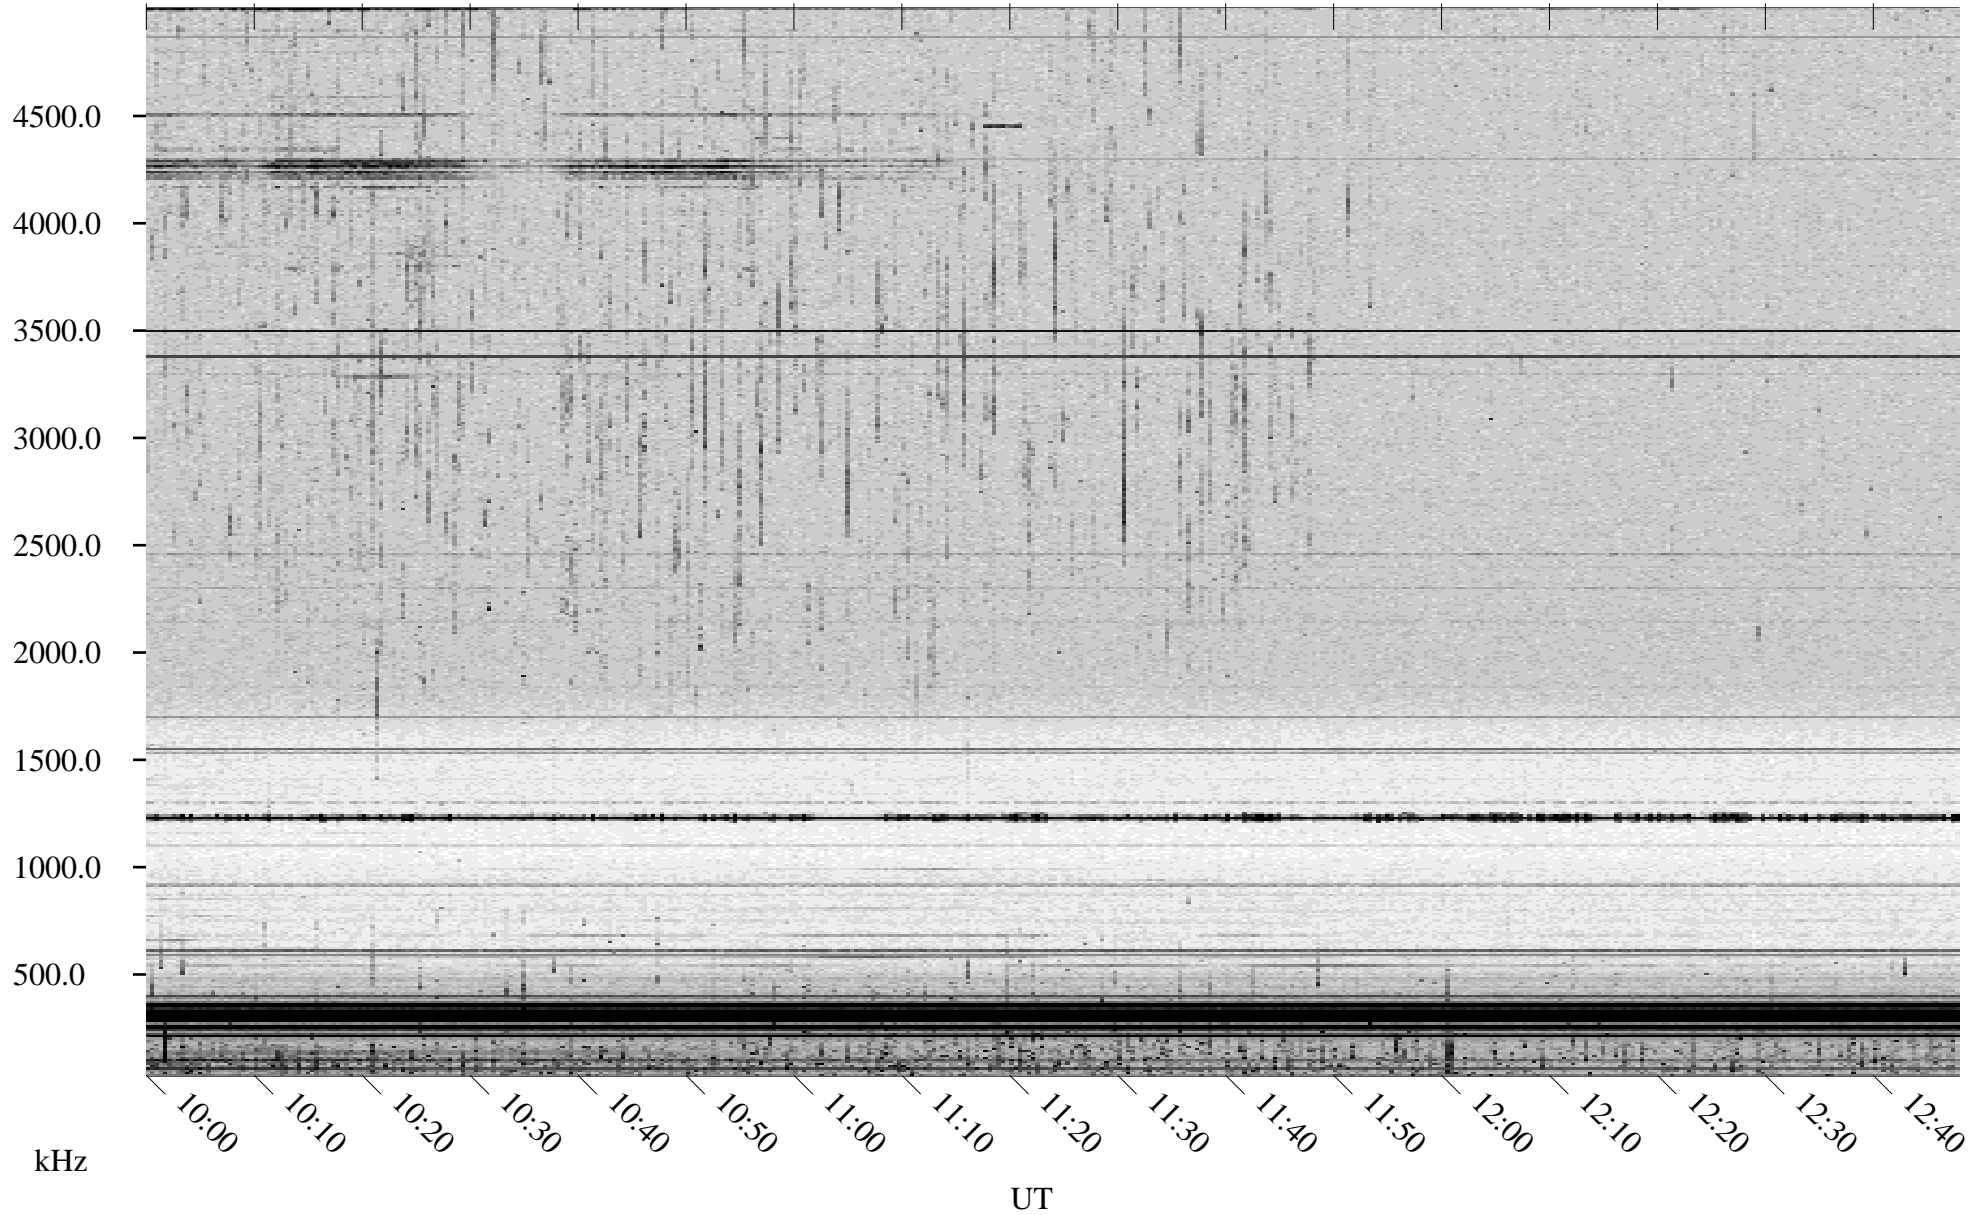

07/11/1998 Churchill, Manitoba

Linear Scale Black = 161 White = 15

ch98192l.r00m max_12

Page 1

07/11/1998 Churchill, Manitoba

Linear Scale Black = 161 White = 15

ch98192l.r00m max_12

Page 2

07/12/1998 Churchill, Manitoba

Linear Scale Black = 161 White = 15

ch98192l.r00m max_12

Page 3

07/12/1998 Churchill, Manitoba

Linear Scale Black = 161 White = 15

ch98192l.r00m max_12

Page 4

07/12/1998 Churchill, Manitoba

Linear Scale Black = 161 White = 15

ch98192l.r00m max_12

Page 5

07/12/1998 Churchill, Manitoba

Linear Scale Black = 161 White = 15

ch98192l.r00m max_12

Page 6

07/12/1998 Churchill, Manitoba

Linear Scale Black = 161 White = 15

ch98192l.r00m max_12

Page 7

07/12/1998 Churchill, Manitoba

Linear Scale Black = 161 White = 15

ch98192l.r00m max_12