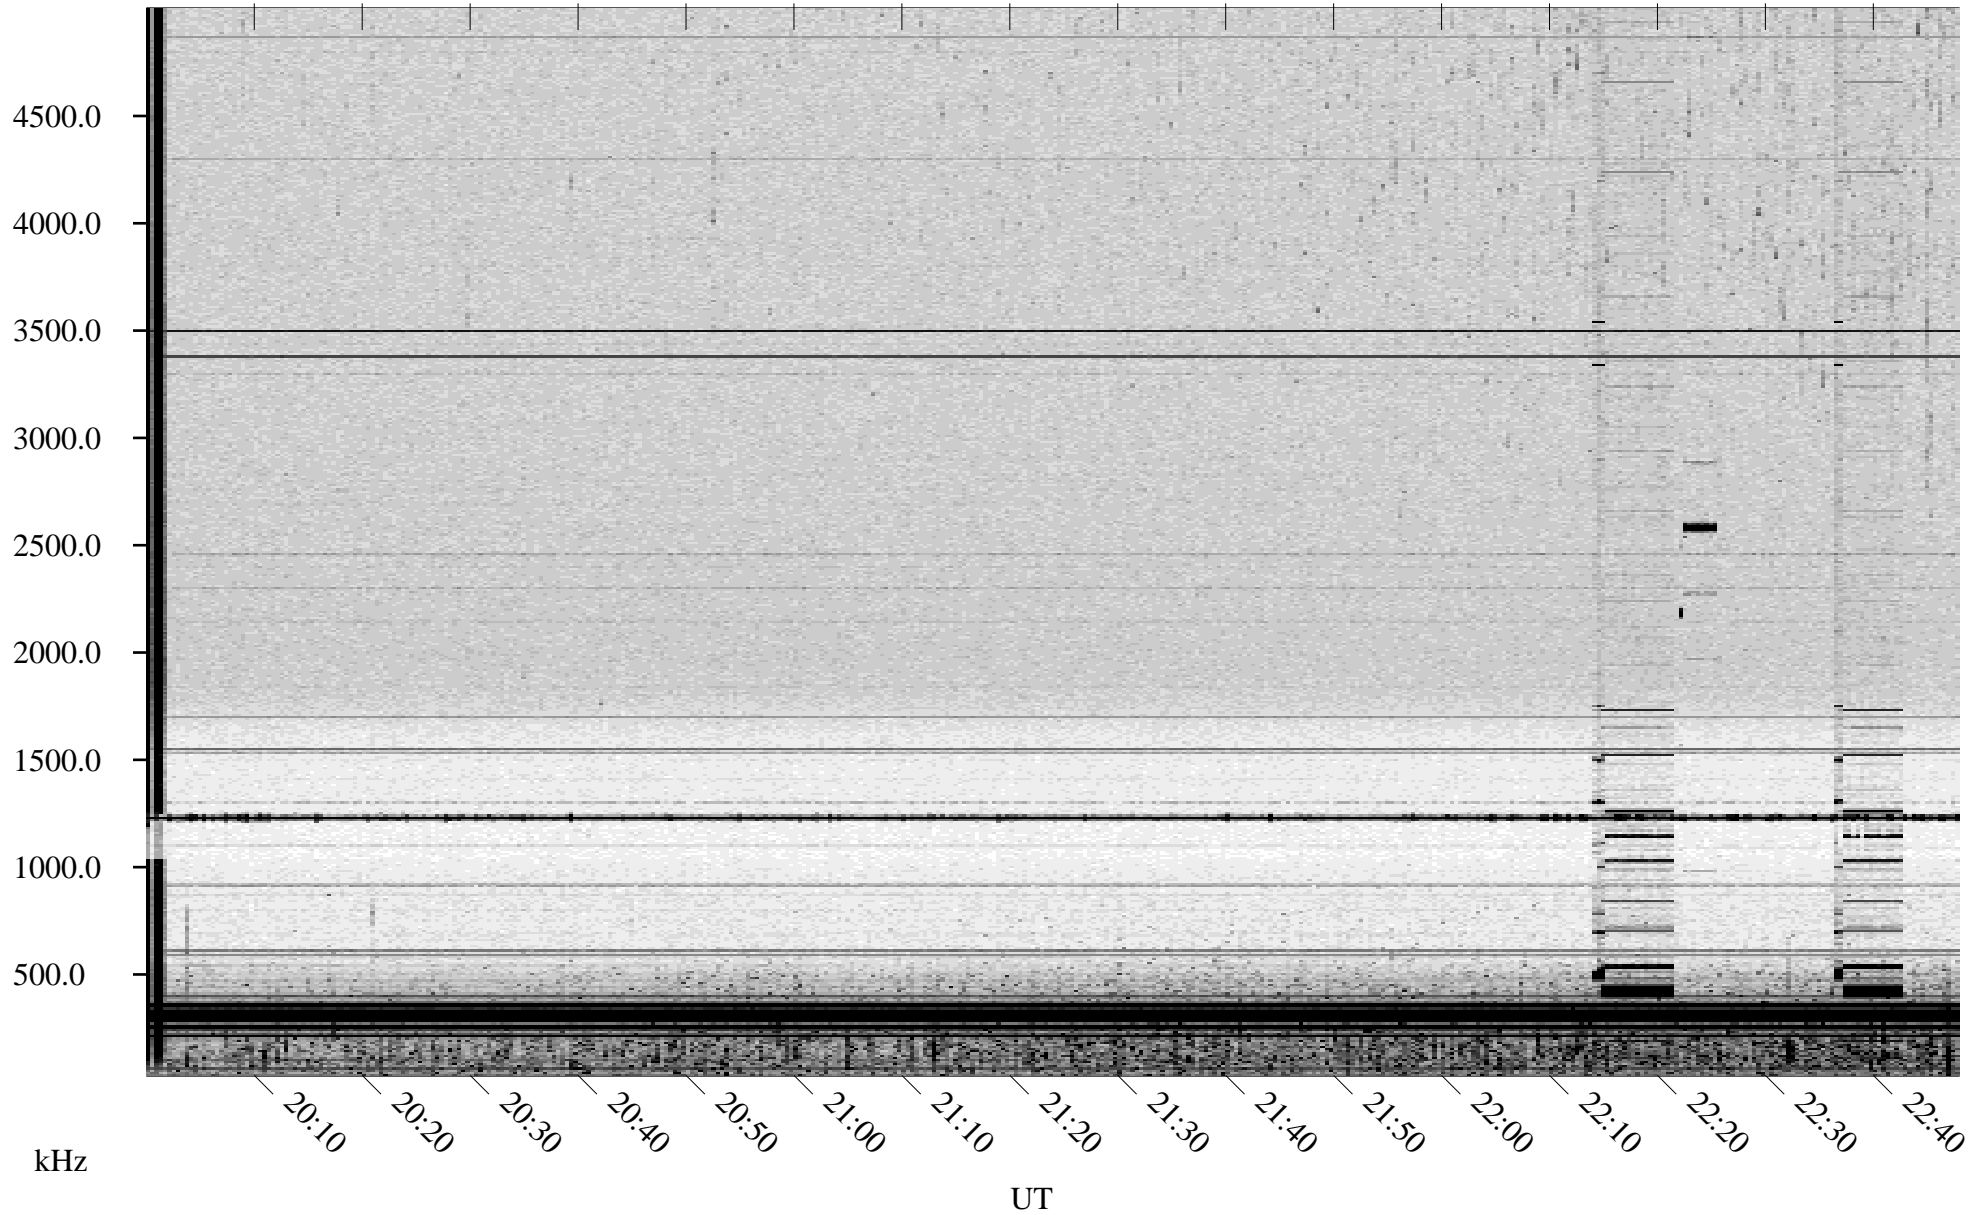

# 07/12/1998 Churchill, Manitoba

Linear Scale    Black = 161    White = 15

ch98193l.r00m max\_12

Page 1

# 07/12/1998 Churchill, Manitoba

Linear Scale    Black = 161    White = 15

ch98193l.r00m max\_12

Page 2

# 07/13/1998 Churchill, Manitoba

Linear Scale    Black = 161    White = 15

ch98193l.r00m max\_12

Page 3

# 07/13/1998 Churchill, Manitoba

Linear Scale    Black = 161    White = 15

ch98193l.r00m max\_12

Page 4