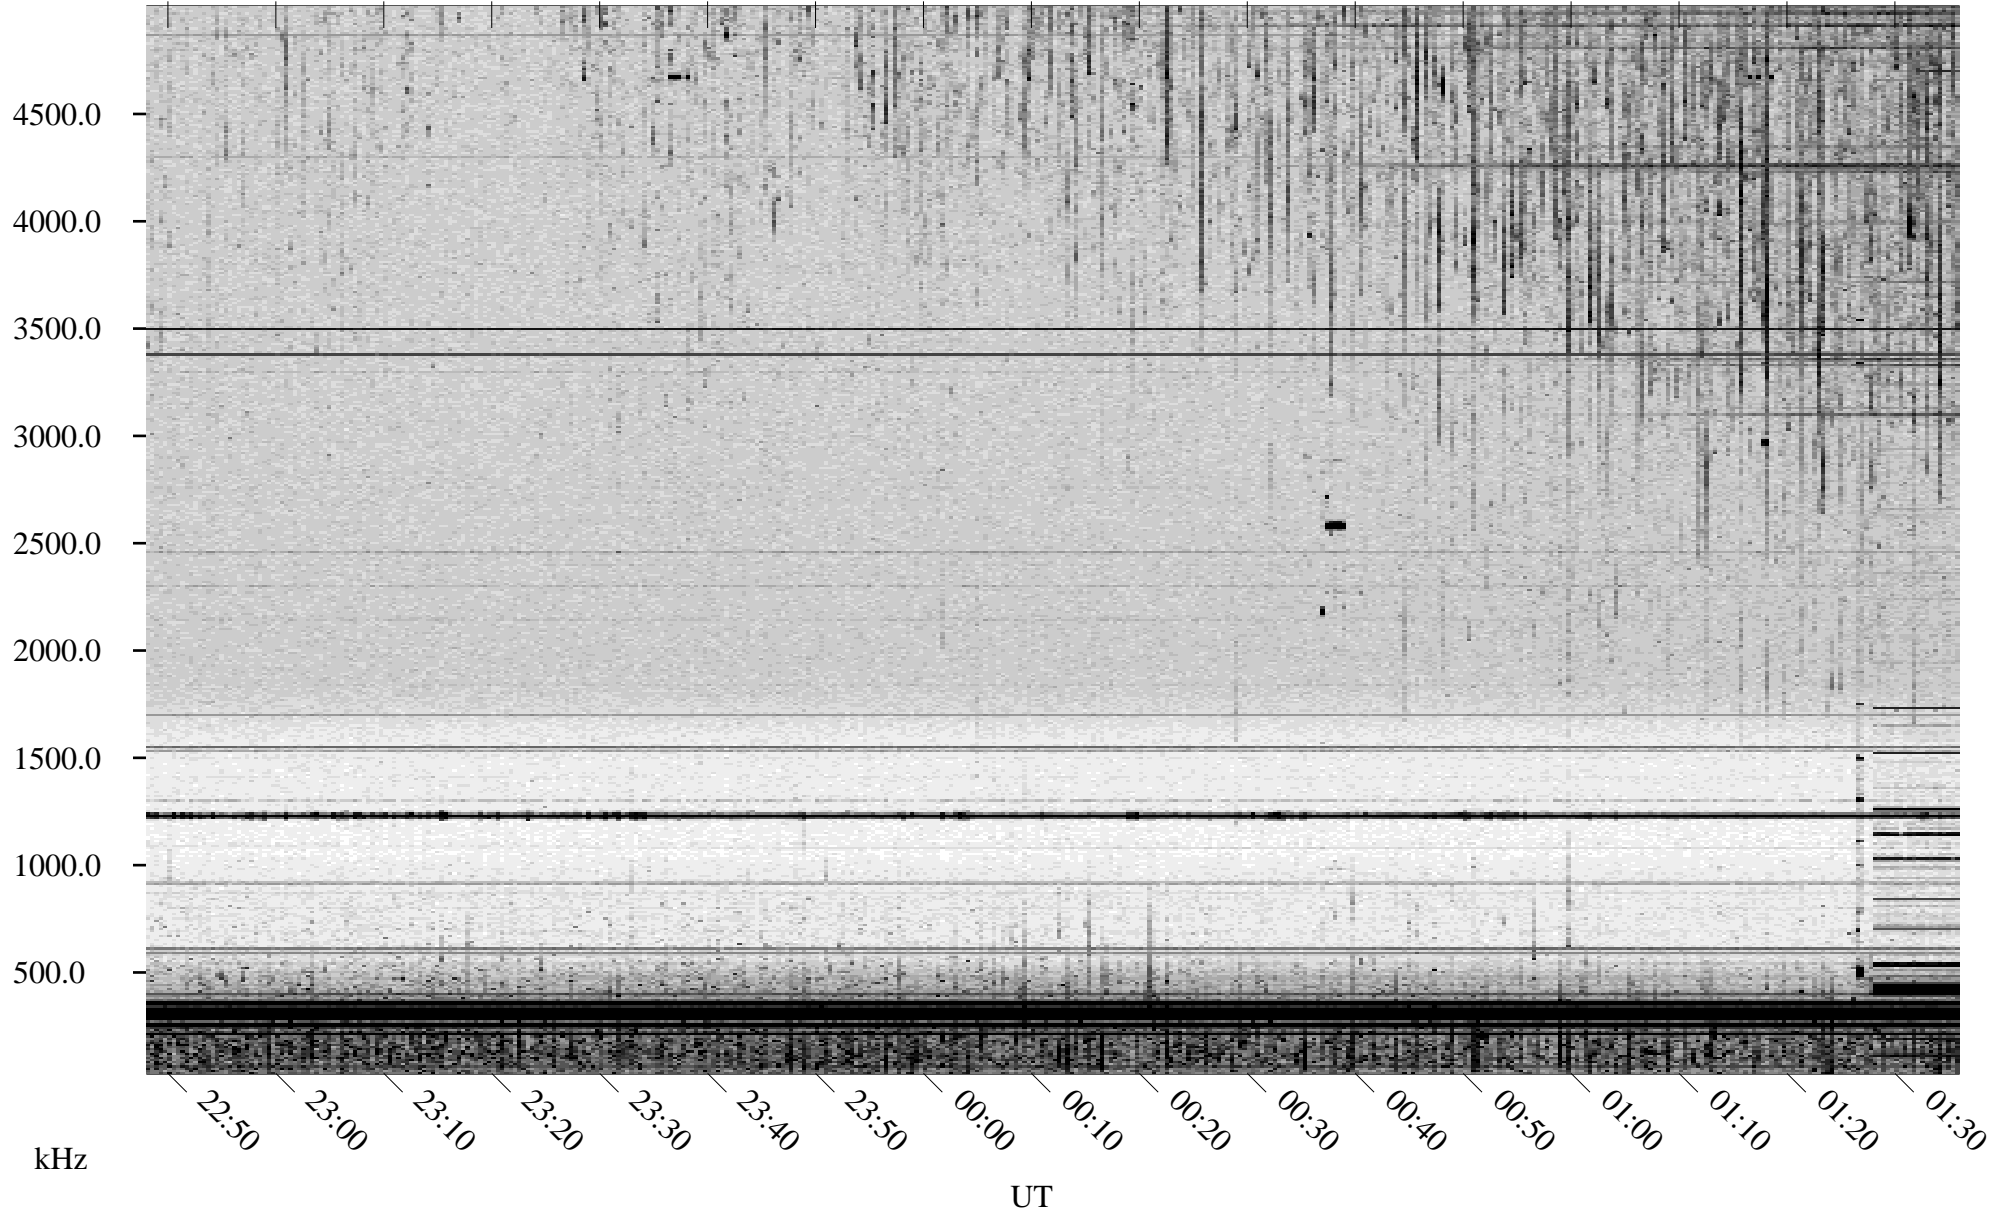

# 07/12/1998 Churchill, Manitoba

Linear Scale    Black = 161    White = 15

ch98193l.r00m max\_12

Page 1

# 07/12/1998 Churchill, Manitoba

Linear Scale    Black = 161    White = 15

ch98193l.r00m max\_12

Page 2

# 07/13/1998 Churchill, Manitoba

Linear Scale    Black = 161    White = 15

ch98193l.r00m max\_12

Page 3

# 07/13/1998 Churchill, Manitoba

Linear Scale    Black = 161    White = 15

ch98193l.r00m max\_12

Page 4