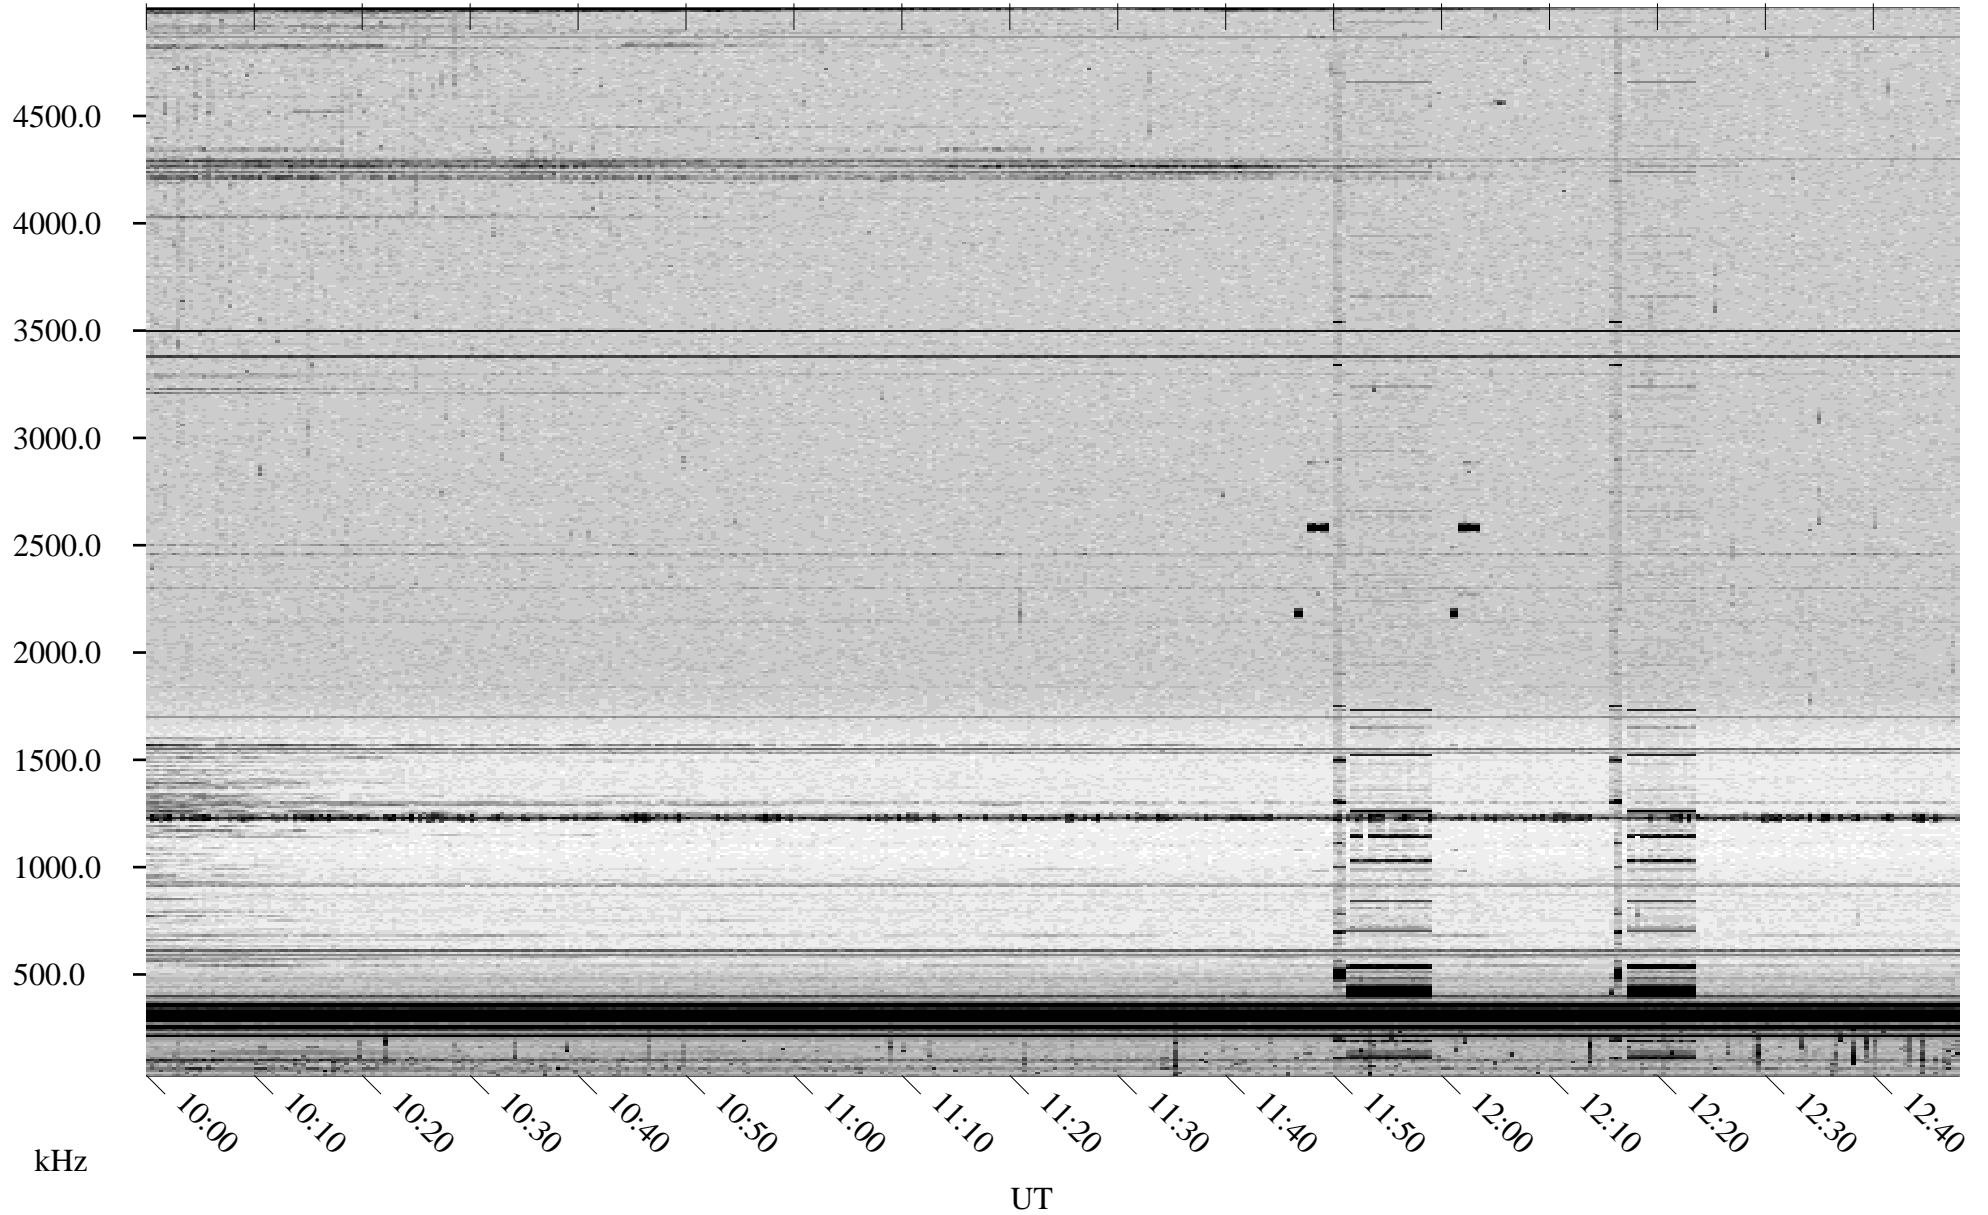

# 07/13/1998 Churchill, Manitoba

Linear Scale    Black = 161    White = 15

ch98193l.r00m max\_12

Page 4

# 07/13/1998 Churchill, Manitoba

Linear Scale    Black = 161    White = 15

ch98193l.r00m max\_12

Page 5

# 07/13/1998 Churchill, Manitoba

Linear Scale    Black = 161    White = 15

ch98193l.r00m max\_12

Page 6

# 07/13/1998 Churchill, Manitoba

Linear Scale    Black = 161    White = 15

ch98193l.r00m max\_12

Page 7