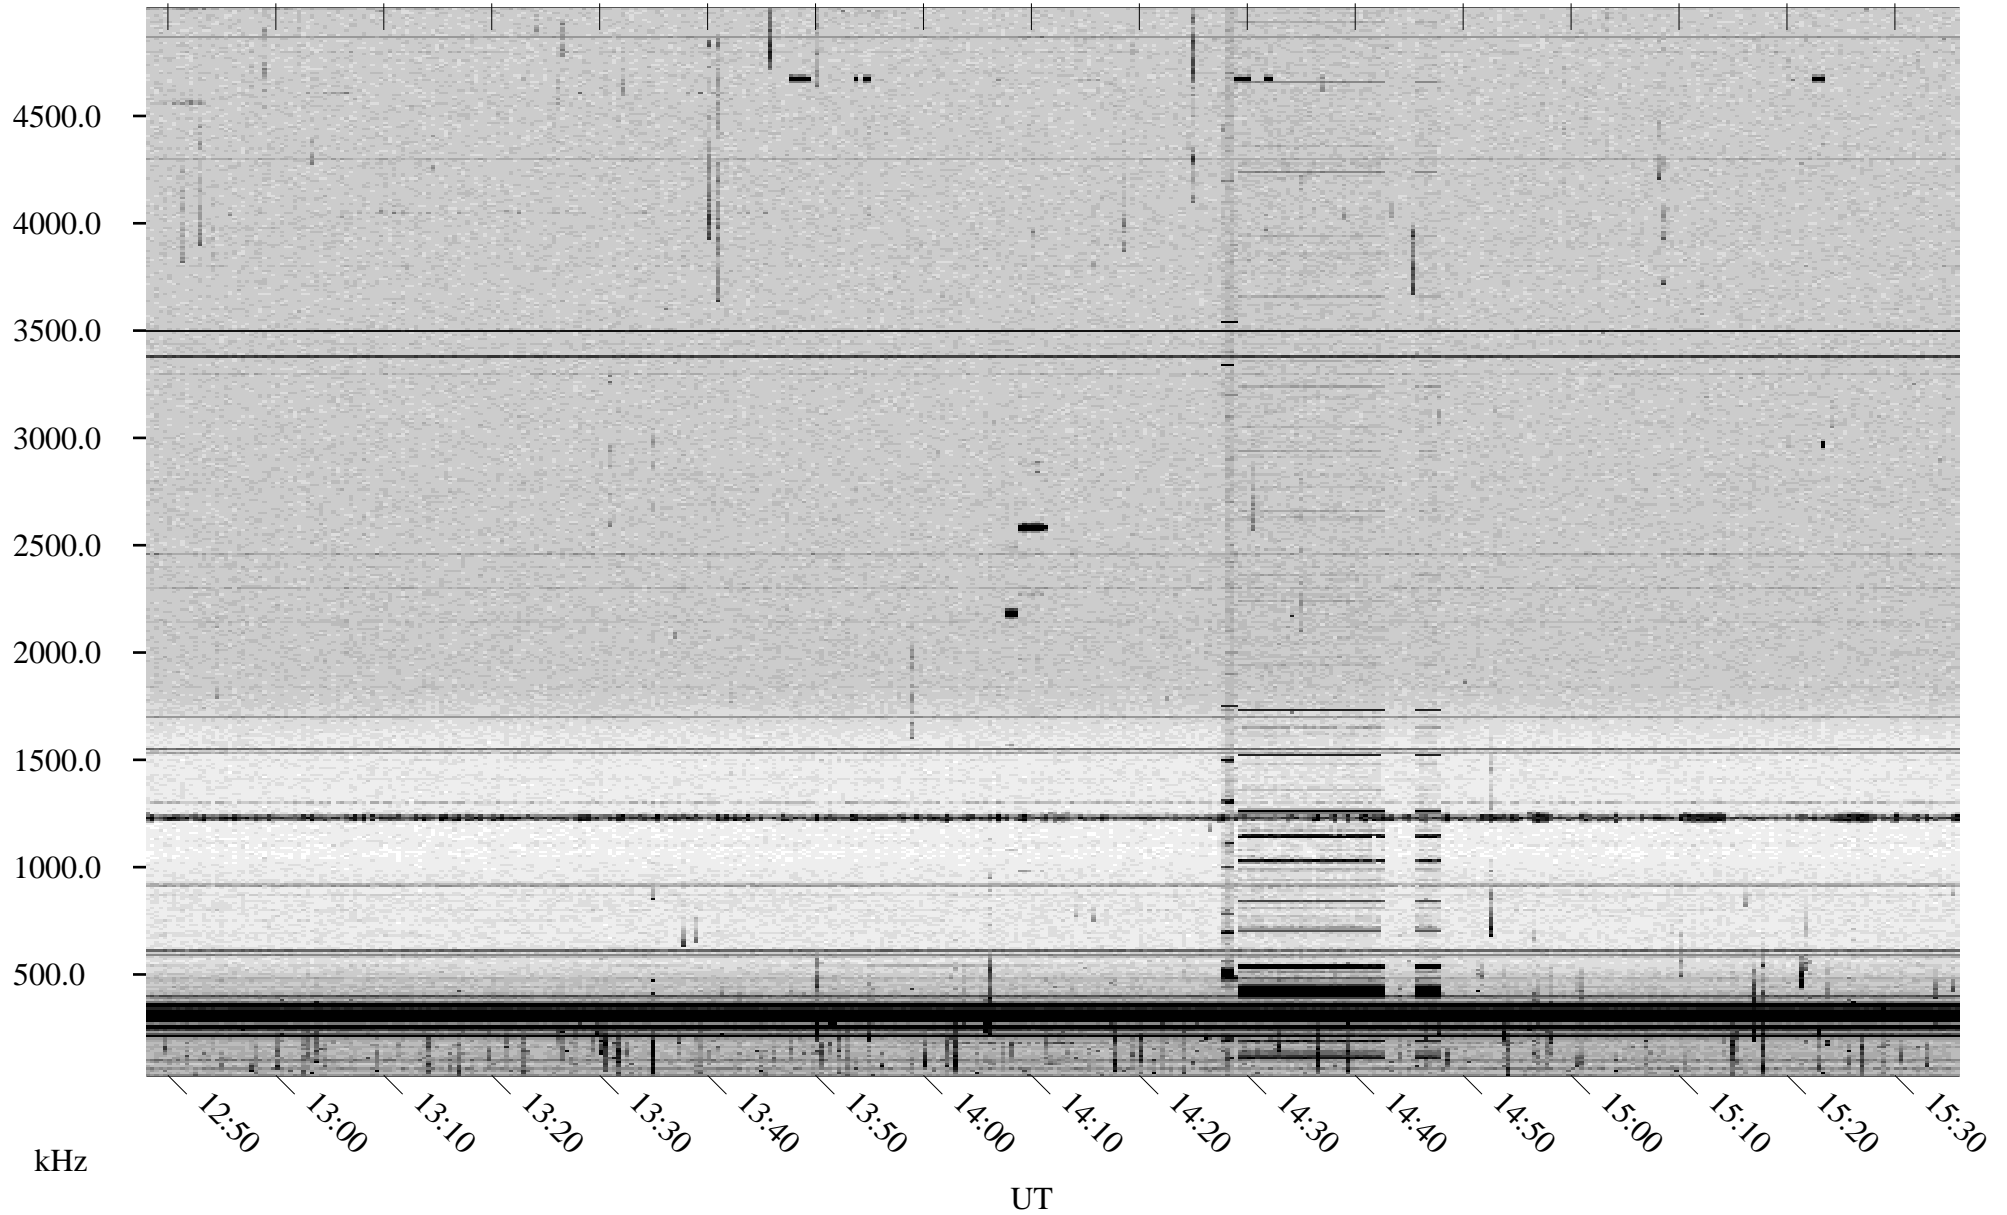

# 07/13/1998 Churchill, Manitoba

Linear Scale    Black = 161    White = 15

ch98193l.r00m max\_12

Page 5

# 07/13/1998 Churchill, Manitoba

Linear Scale    Black = 161    White = 15

ch98193l.r00m max\_12

Page 6

# 07/13/1998 Churchill, Manitoba

Linear Scale    Black = 161    White = 15

ch98193l.r00m max\_12

Page 7

# 07/13/1998 Churchill, Manitoba

Linear Scale Black = 161 White = 15

ch98193l.r00m max\_12

Page 8