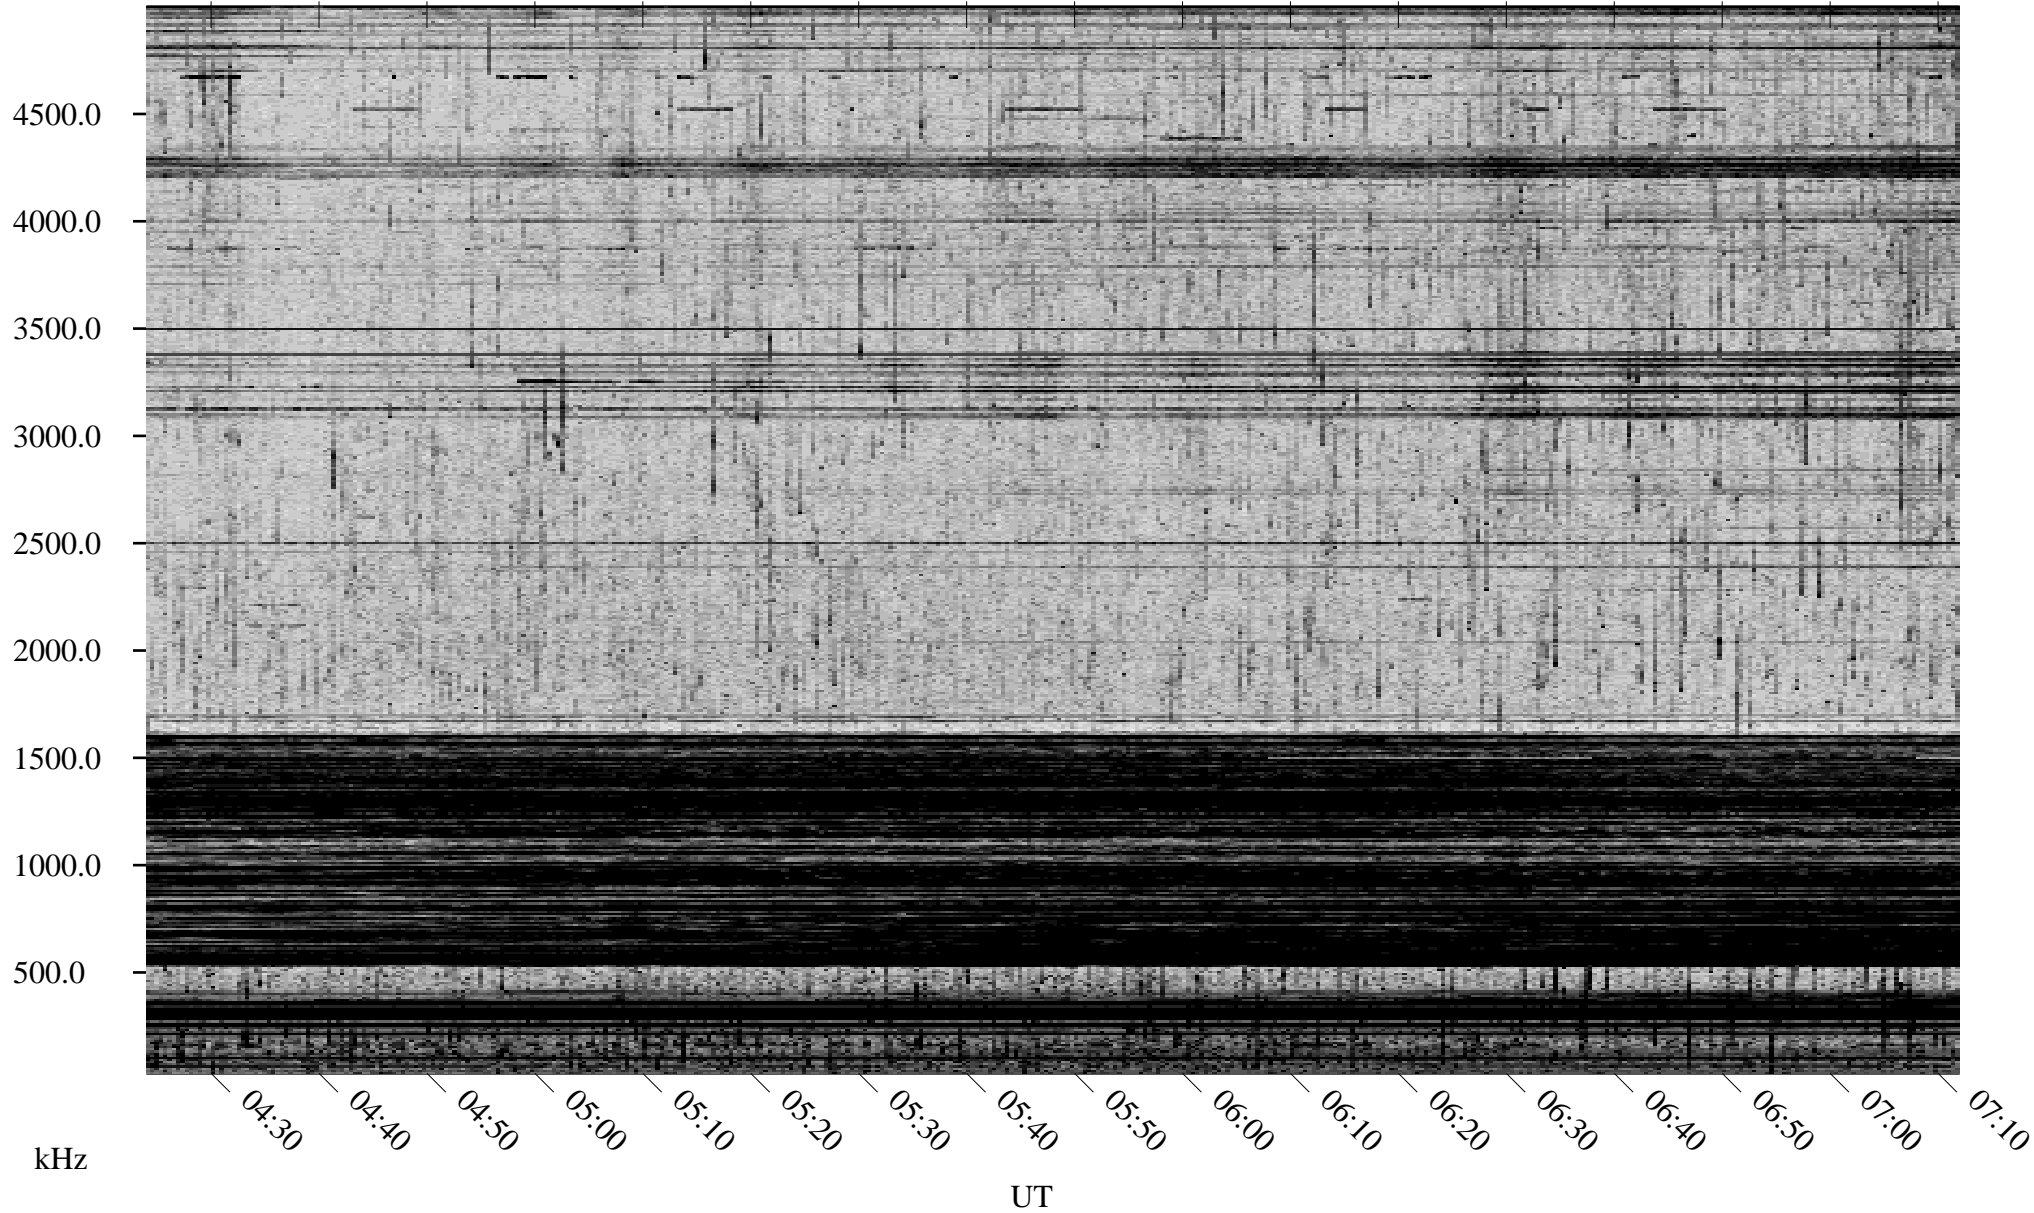

# 07/12/1998 Churchill, Manitoba

Linear Scale    Black = 161    White = 15

ch98193l.r00m max\_12

Page 1

# 07/12/1998 Churchill, Manitoba

Linear Scale    Black = 161    White = 15

ch98193l.r00m max\_12

Page 2

# 07/13/1998 Churchill, Manitoba

Linear Scale    Black = 161    White = 15

ch98193l.r00m max\_12

Page 3

# 07/13/1998 Churchill, Manitoba

Linear Scale    Black = 161    White = 15

ch98193l.r00m max\_12

Page 4