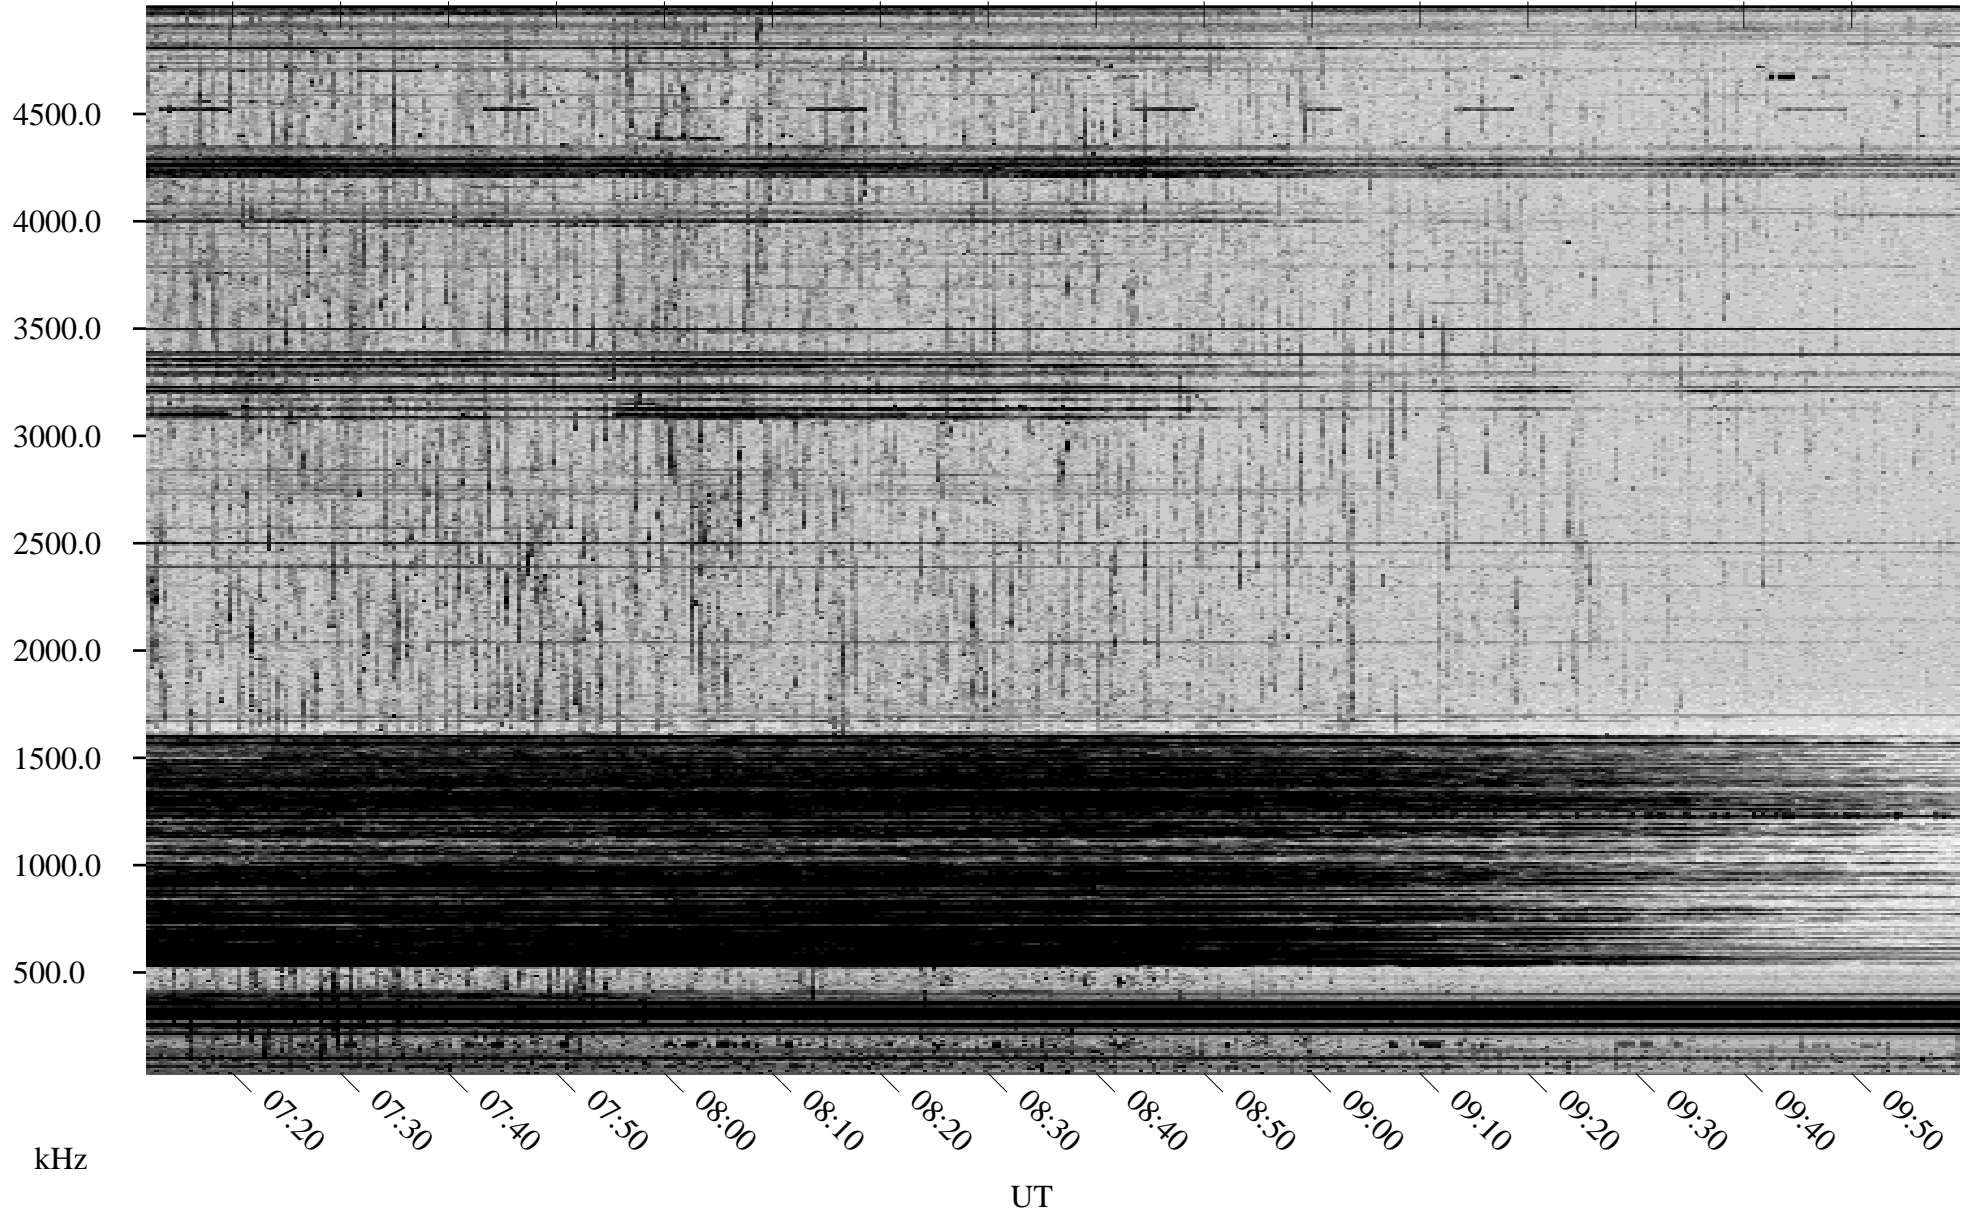

# 07/13/1998 Churchill, Manitoba

Linear Scale    Black = 161    White = 15

ch98193l.r00m max\_12

Page 3

# 07/13/1998 Churchill, Manitoba

Linear Scale    Black = 161    White = 15

ch98193l.r00m max\_12

Page 4

# 07/13/1998 Churchill, Manitoba

Linear Scale    Black = 161    White = 15

ch98193l.r00m max\_12

Page 5

# 07/13/1998 Churchill, Manitoba

Linear Scale    Black = 161    White = 15

ch98193l.r00m max\_12

Page 6