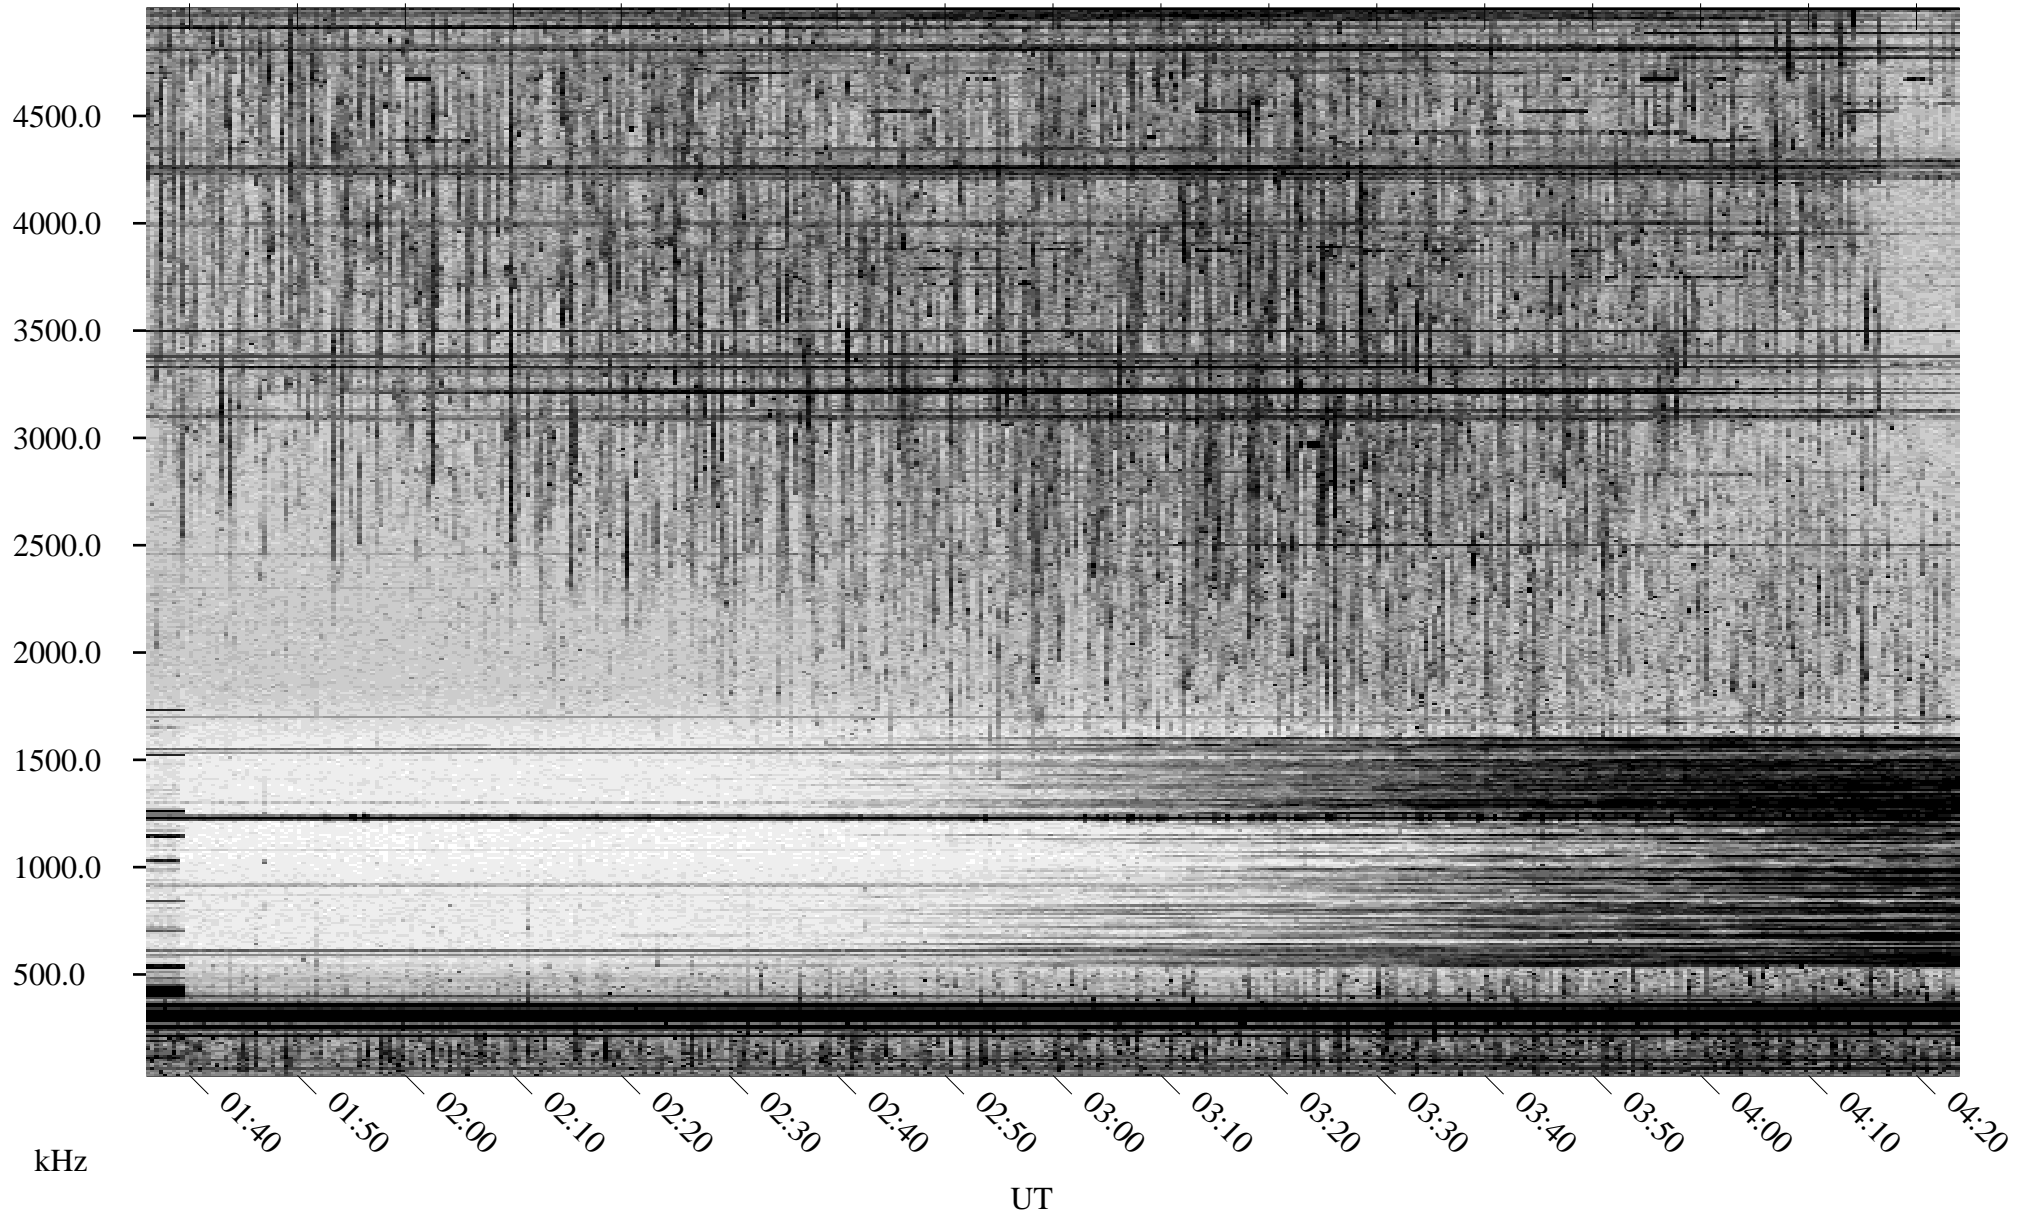

# 07/12/1998 Churchill, Manitoba

Linear Scale    Black = 161    White = 15

ch98193l.r00m max\_12

Page 1

# 07/12/1998 Churchill, Manitoba

Linear Scale    Black = 161    White = 15

ch98193l.r00m max\_12

Page 2

# 07/13/1998 Churchill, Manitoba

Linear Scale    Black = 161    White = 15

ch98193l.r00m max\_12

Page 3

# 07/13/1998 Churchill, Manitoba

Linear Scale    Black = 161    White = 15

ch98193l.r00m max\_12

Page 4