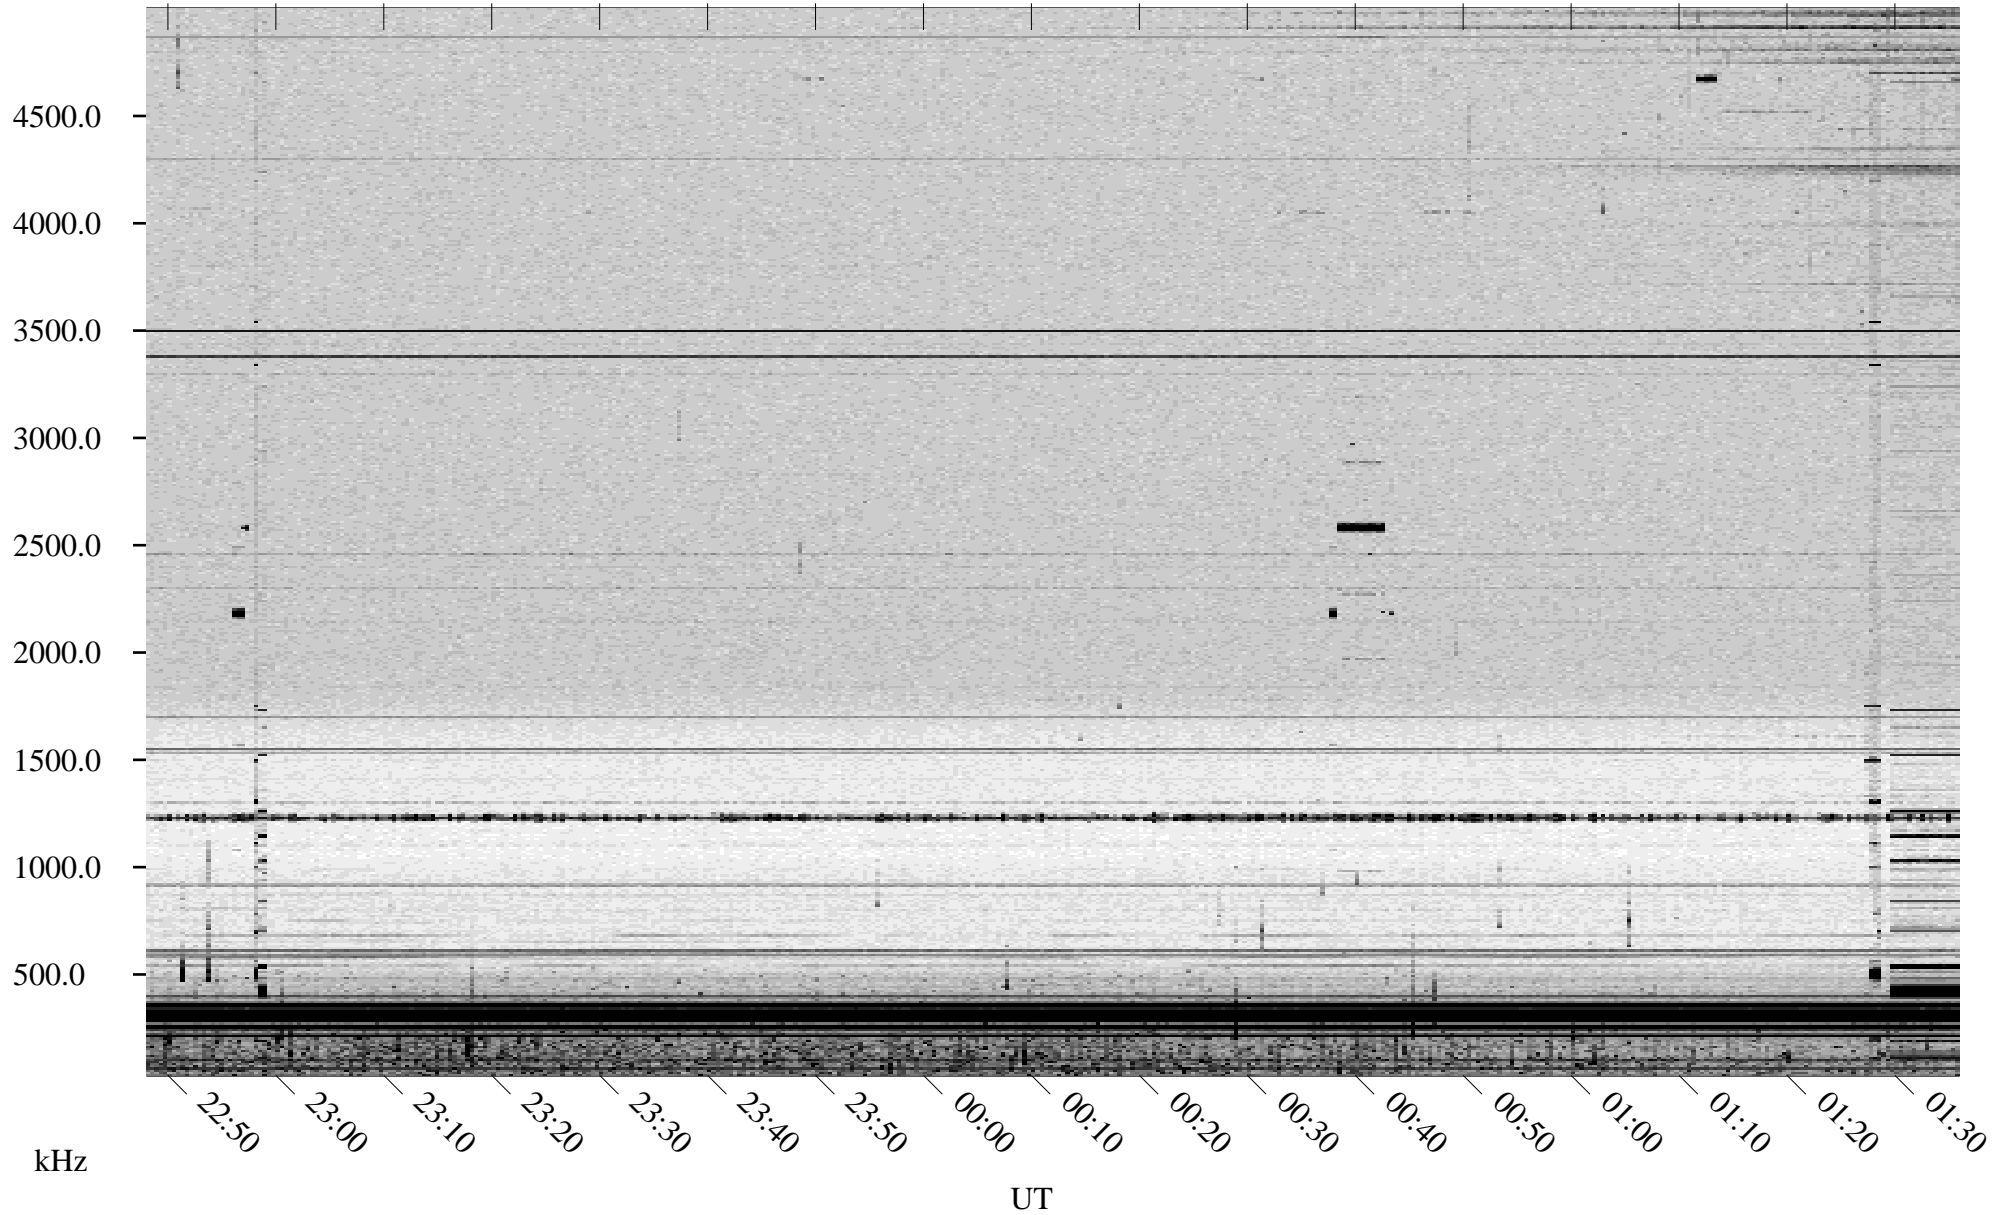

07/13/1998 Churchill, Manitoba

Linear Scale Black = 161 White = 15

ch98194l.r00m max_12

Page 1

07/13/1998 Churchill, Manitoba

Linear Scale Black = 161 White = 15

ch98194l.r00m max_12

Page 2

07/14/1998 Churchill, Manitoba

Linear Scale Black = 161 White = 15

ch98194l.r00m max_12

Page 3

07/14/1998 Churchill, Manitoba

Linear Scale Black = 161 White = 15

ch98194l.r00m max_12

Page 4

07/14/1998 Churchill, Manitoba

Linear Scale Black = 161 White = 15

ch98194l.r00m max_12

Page 5

07/14/1998 Churchill, Manitoba

Linear Scale Black = 161 White = 15

ch98194l.r00m max_12

Page 6

07/14/1998 Churchill, Manitoba

Linear Scale Black = 161 White = 15

ch98194l.r00m max_12

Page 7

07/14/1998 Churchill, Manitoba

Linear Scale Black = 161 White = 15

ch98194l.r00m max_12

Page 8