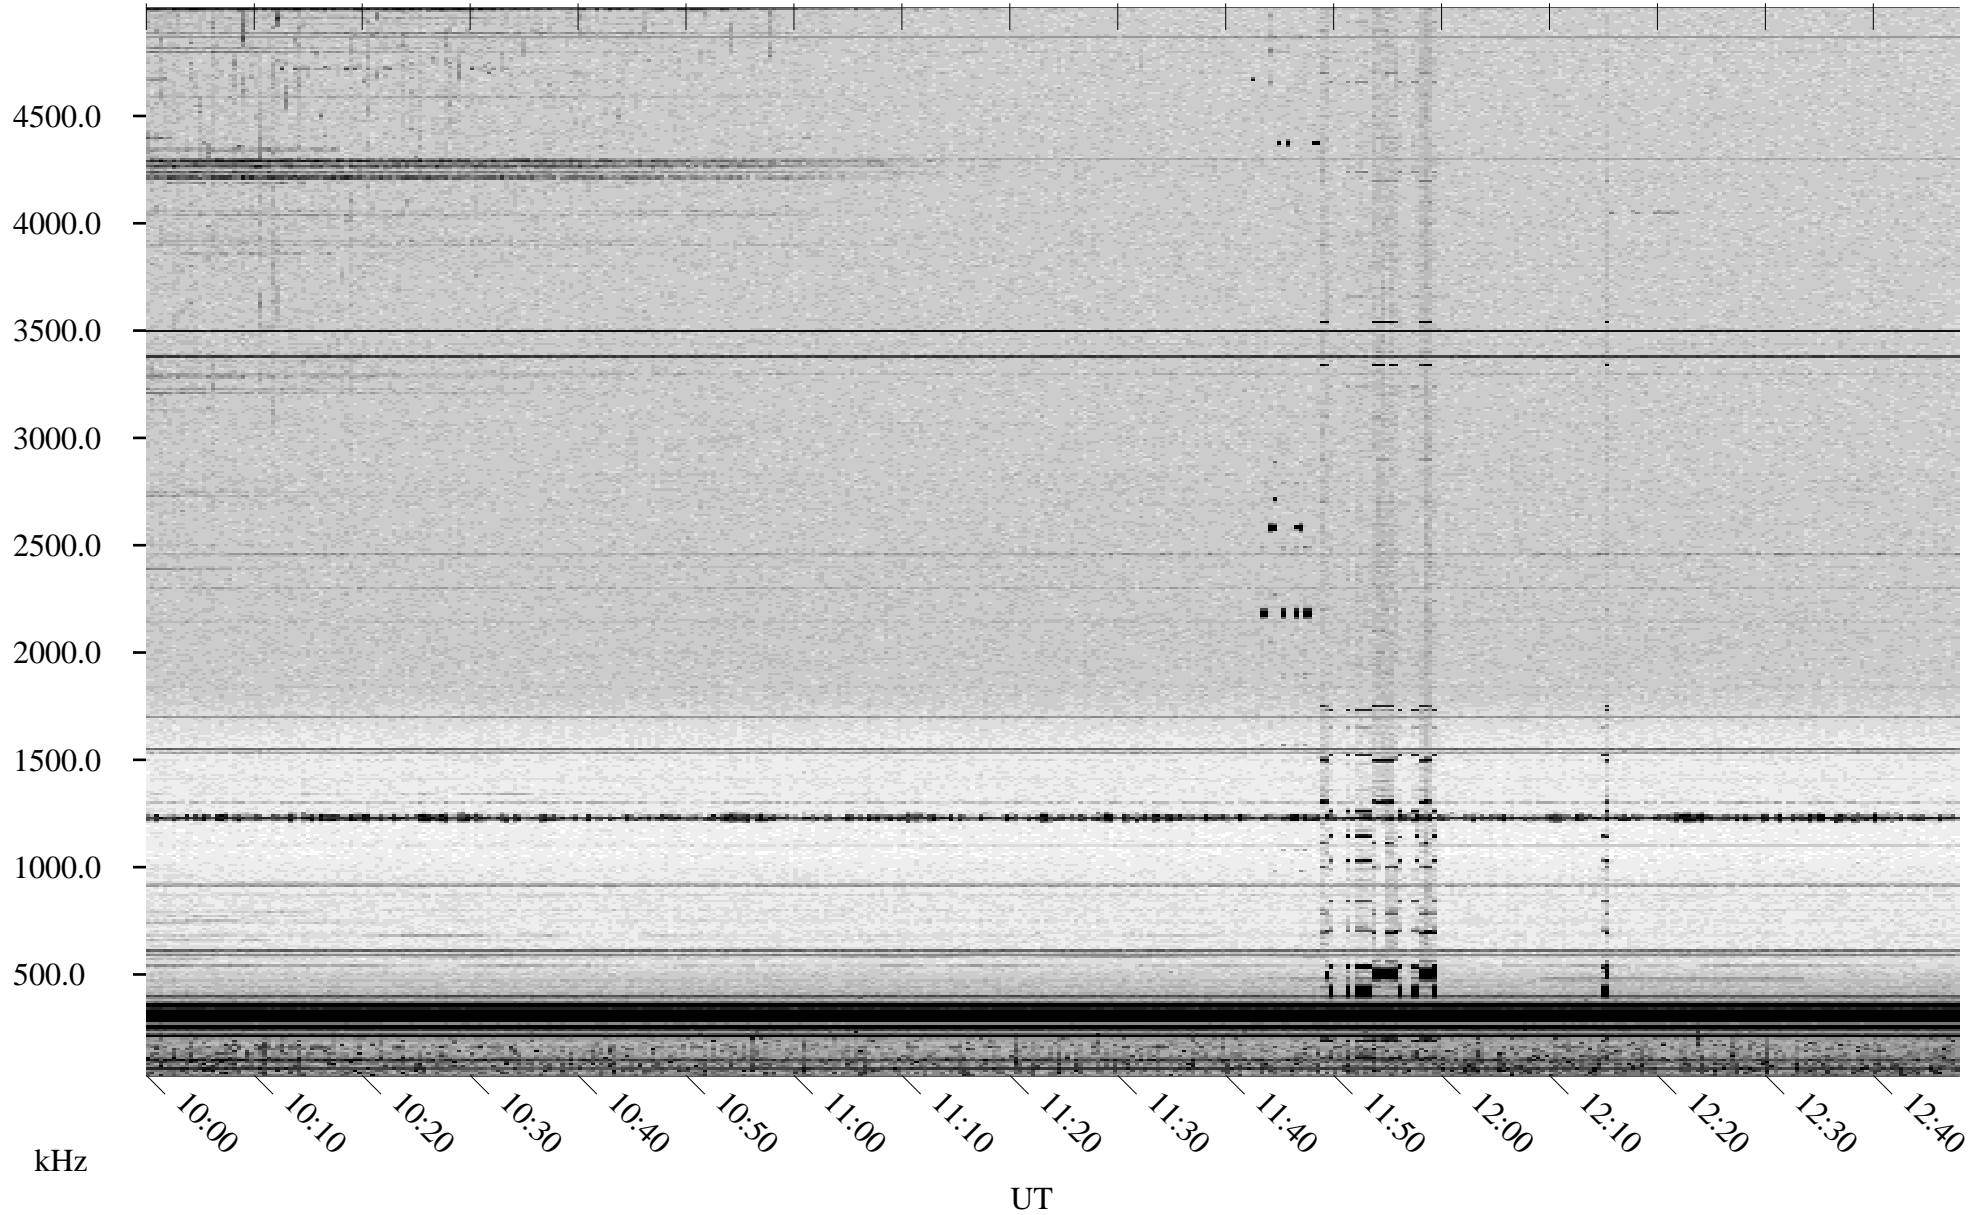

07/13/1998 Churchill, Manitoba

Linear Scale Black = 161 White = 15

ch98194l.r00m max_12

Page 1

07/13/1998 Churchill, Manitoba

Linear Scale Black = 161 White = 15

ch98194l.r00m max_12

Page 2

07/14/1998 Churchill, Manitoba

Linear Scale Black = 161 White = 15

ch98194l.r00m max_12

Page 3

07/14/1998 Churchill, Manitoba

Linear Scale Black = 161 White = 15

ch98194l.r00m max_12

Page 4

07/14/1998 Churchill, Manitoba

Linear Scale Black = 161 White = 15

ch98194l.r00m max_12

Page 5

07/14/1998 Churchill, Manitoba

Linear Scale Black = 161 White = 15

ch98194l.r00m max_12

Page 6

07/14/1998 Churchill, Manitoba

Linear Scale Black = 161 White = 15

ch98194l.r00m max_12

Page 7

07/14/1998 Churchill, Manitoba

Linear Scale Black = 161 White = 15

ch98194l.r00m max_12

Page 8