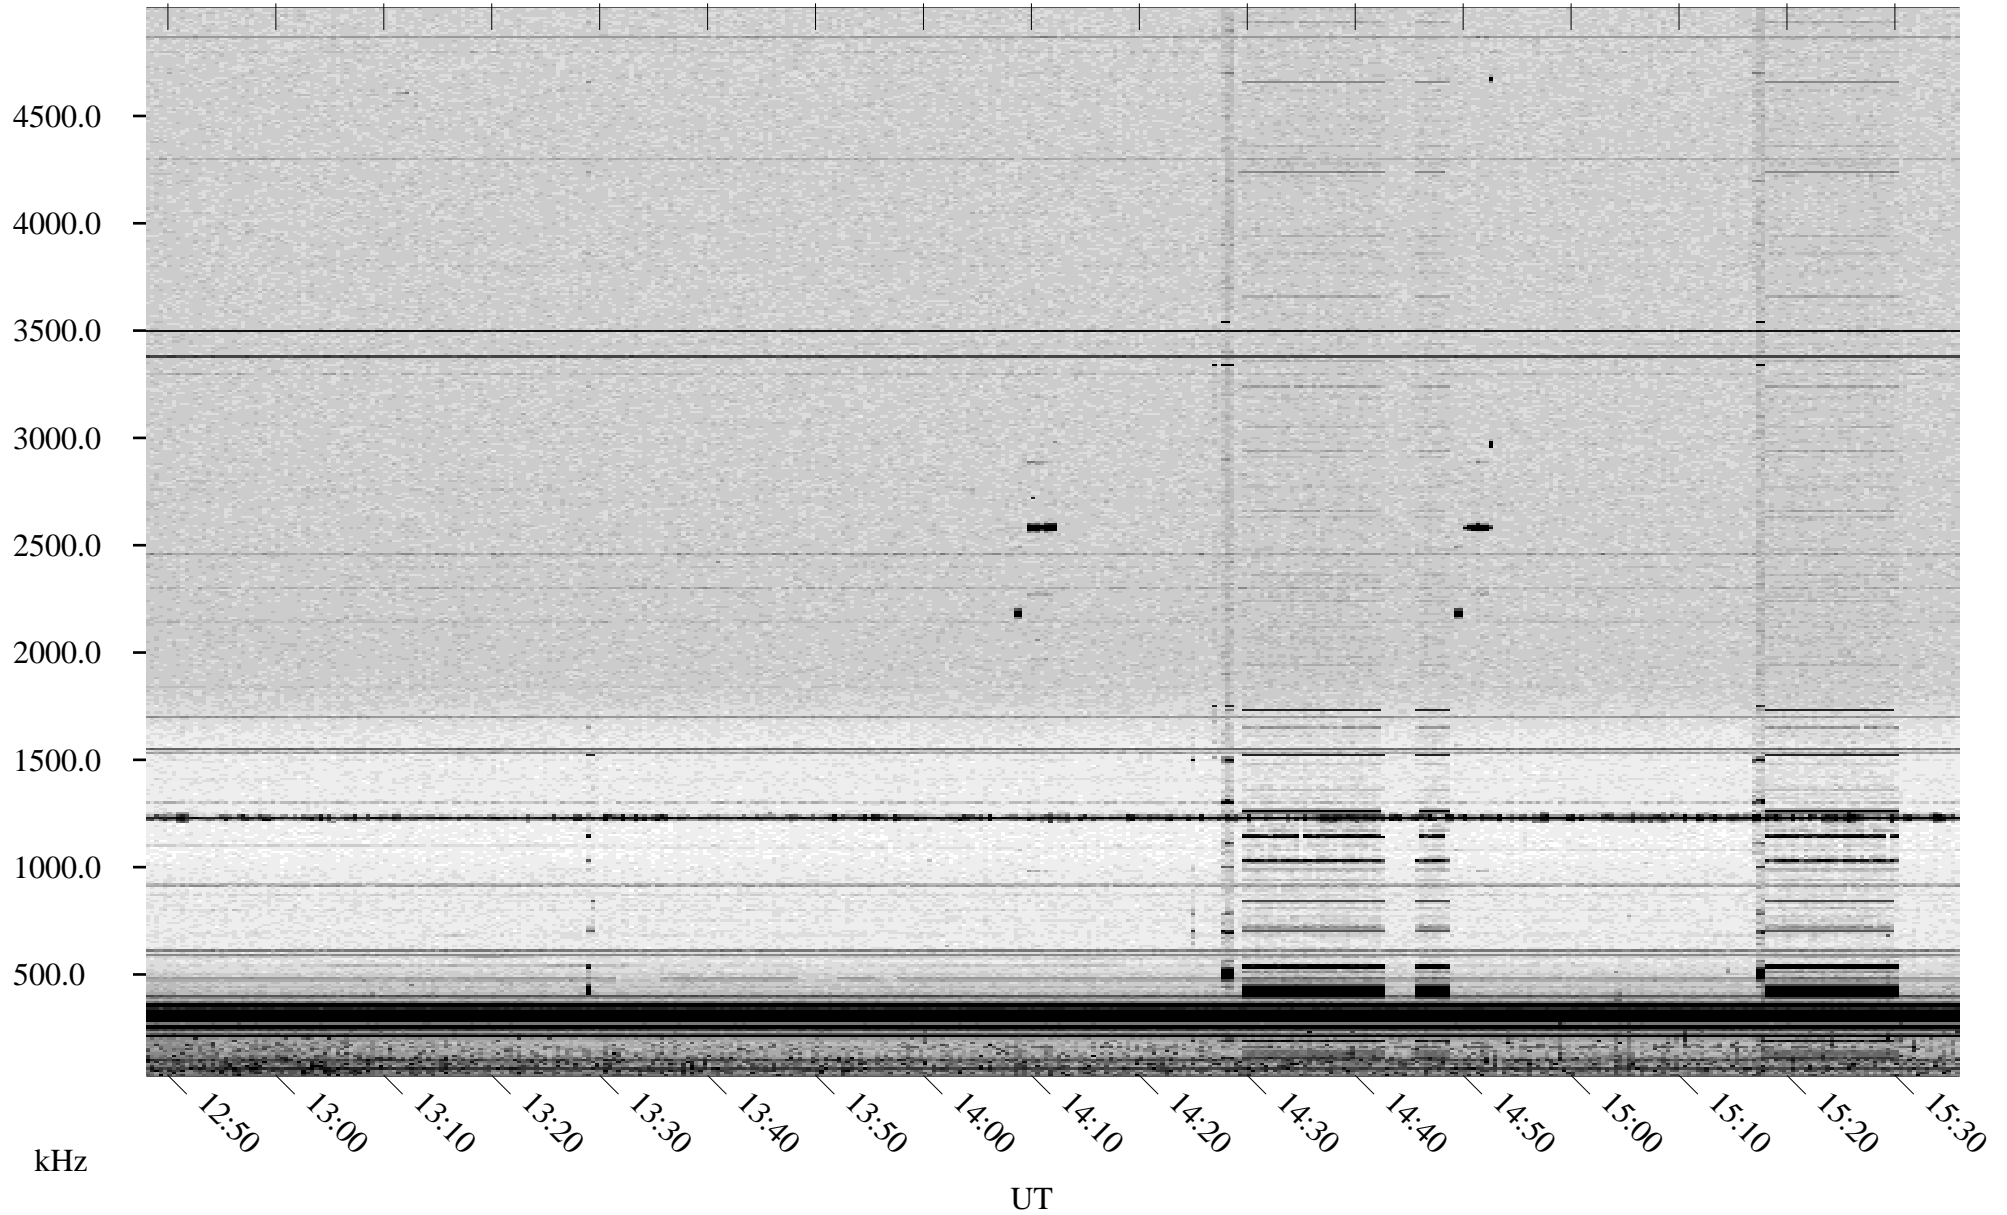

07/13/1998 Churchill, Manitoba

Linear Scale Black = 161 White = 15

ch98194l.r00m max_12

Page 1

07/13/1998 Churchill, Manitoba

Linear Scale Black = 161 White = 15

ch98194l.r00m max_12

Page 2

07/14/1998 Churchill, Manitoba

Linear Scale Black = 161 White = 15

ch98194l.r00m max_12

Page 3

07/14/1998 Churchill, Manitoba

Linear Scale Black = 161 White = 15

ch98194l.r00m max_12

Page 4

07/14/1998 Churchill, Manitoba

Linear Scale Black = 161 White = 15

ch98194l.r00m max_12

Page 5

07/14/1998 Churchill, Manitoba

Linear Scale Black = 161 White = 15

ch98194l.r00m max_12

Page 6

07/14/1998 Churchill, Manitoba

Linear Scale Black = 161 White = 15

ch98194l.r00m max_12

Page 7

07/14/1998 Churchill, Manitoba

Linear Scale Black = 161 White = 15

ch98194l.r00m max_12

Page 8