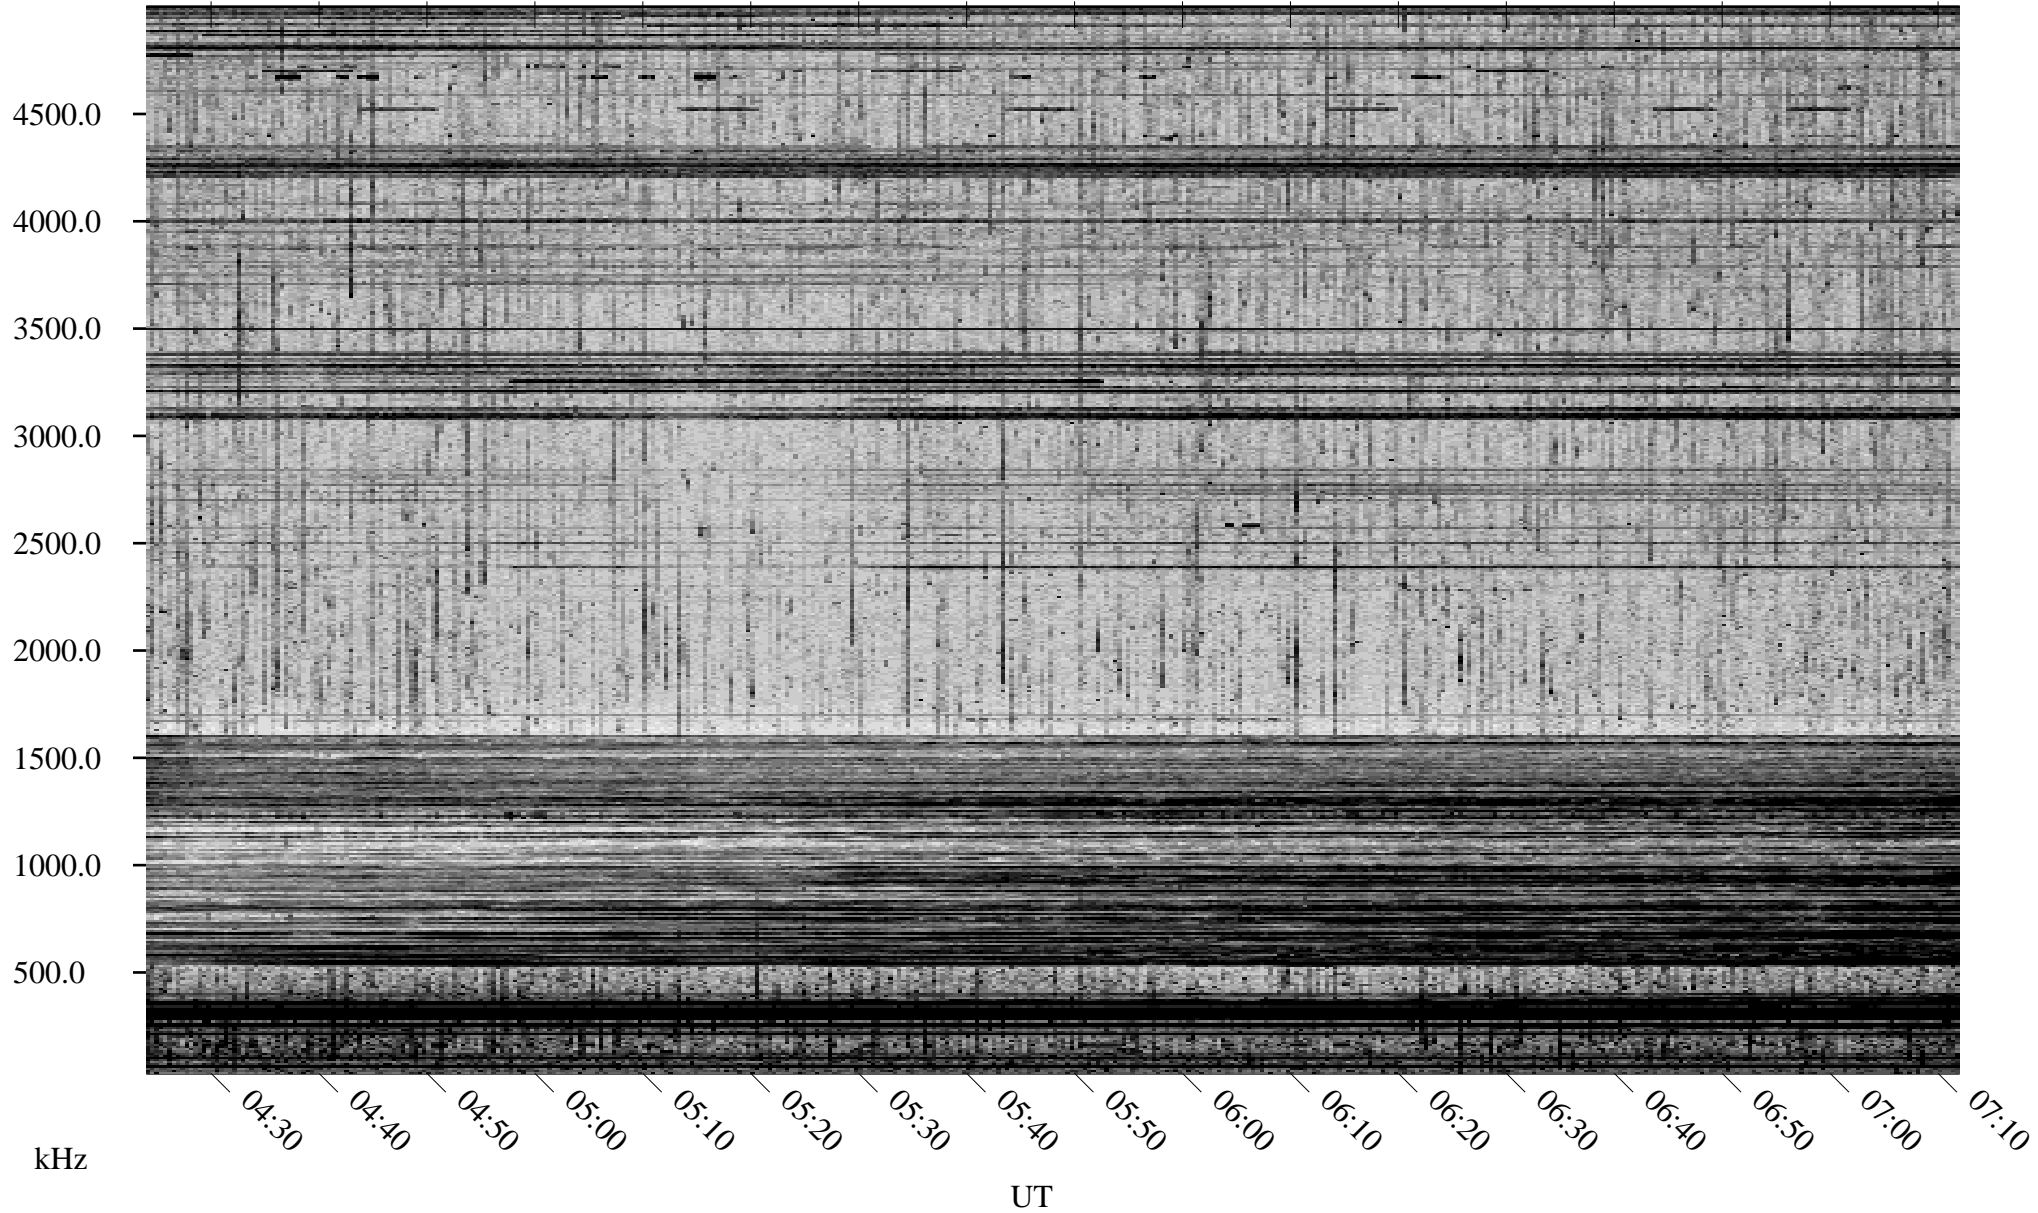

07/13/1998 Churchill, Manitoba

Linear Scale Black = 161 White = 15

ch98194l.r00m max_12

Page 1

07/13/1998 Churchill, Manitoba

Linear Scale Black = 161 White = 15

ch98194l.r00m max_12

Page 2

07/14/1998 Churchill, Manitoba

Linear Scale Black = 161 White = 15

ch98194l.r00m max_12

Page 3

07/14/1998 Churchill, Manitoba

Linear Scale Black = 161 White = 15

ch98194l.r00m max_12

Page 4

07/14/1998 Churchill, Manitoba

Linear Scale Black = 161 White = 15

ch98194l.r00m max_12

Page 5

07/14/1998 Churchill, Manitoba

Linear Scale Black = 161 White = 15

ch98194l.r00m max_12

Page 6

07/14/1998 Churchill, Manitoba

Linear Scale Black = 161 White = 15

ch98194l.r00m max_12

Page 7

07/14/1998 Churchill, Manitoba

Linear Scale Black = 161 White = 15

ch98194l.r00m max_12

Page 8