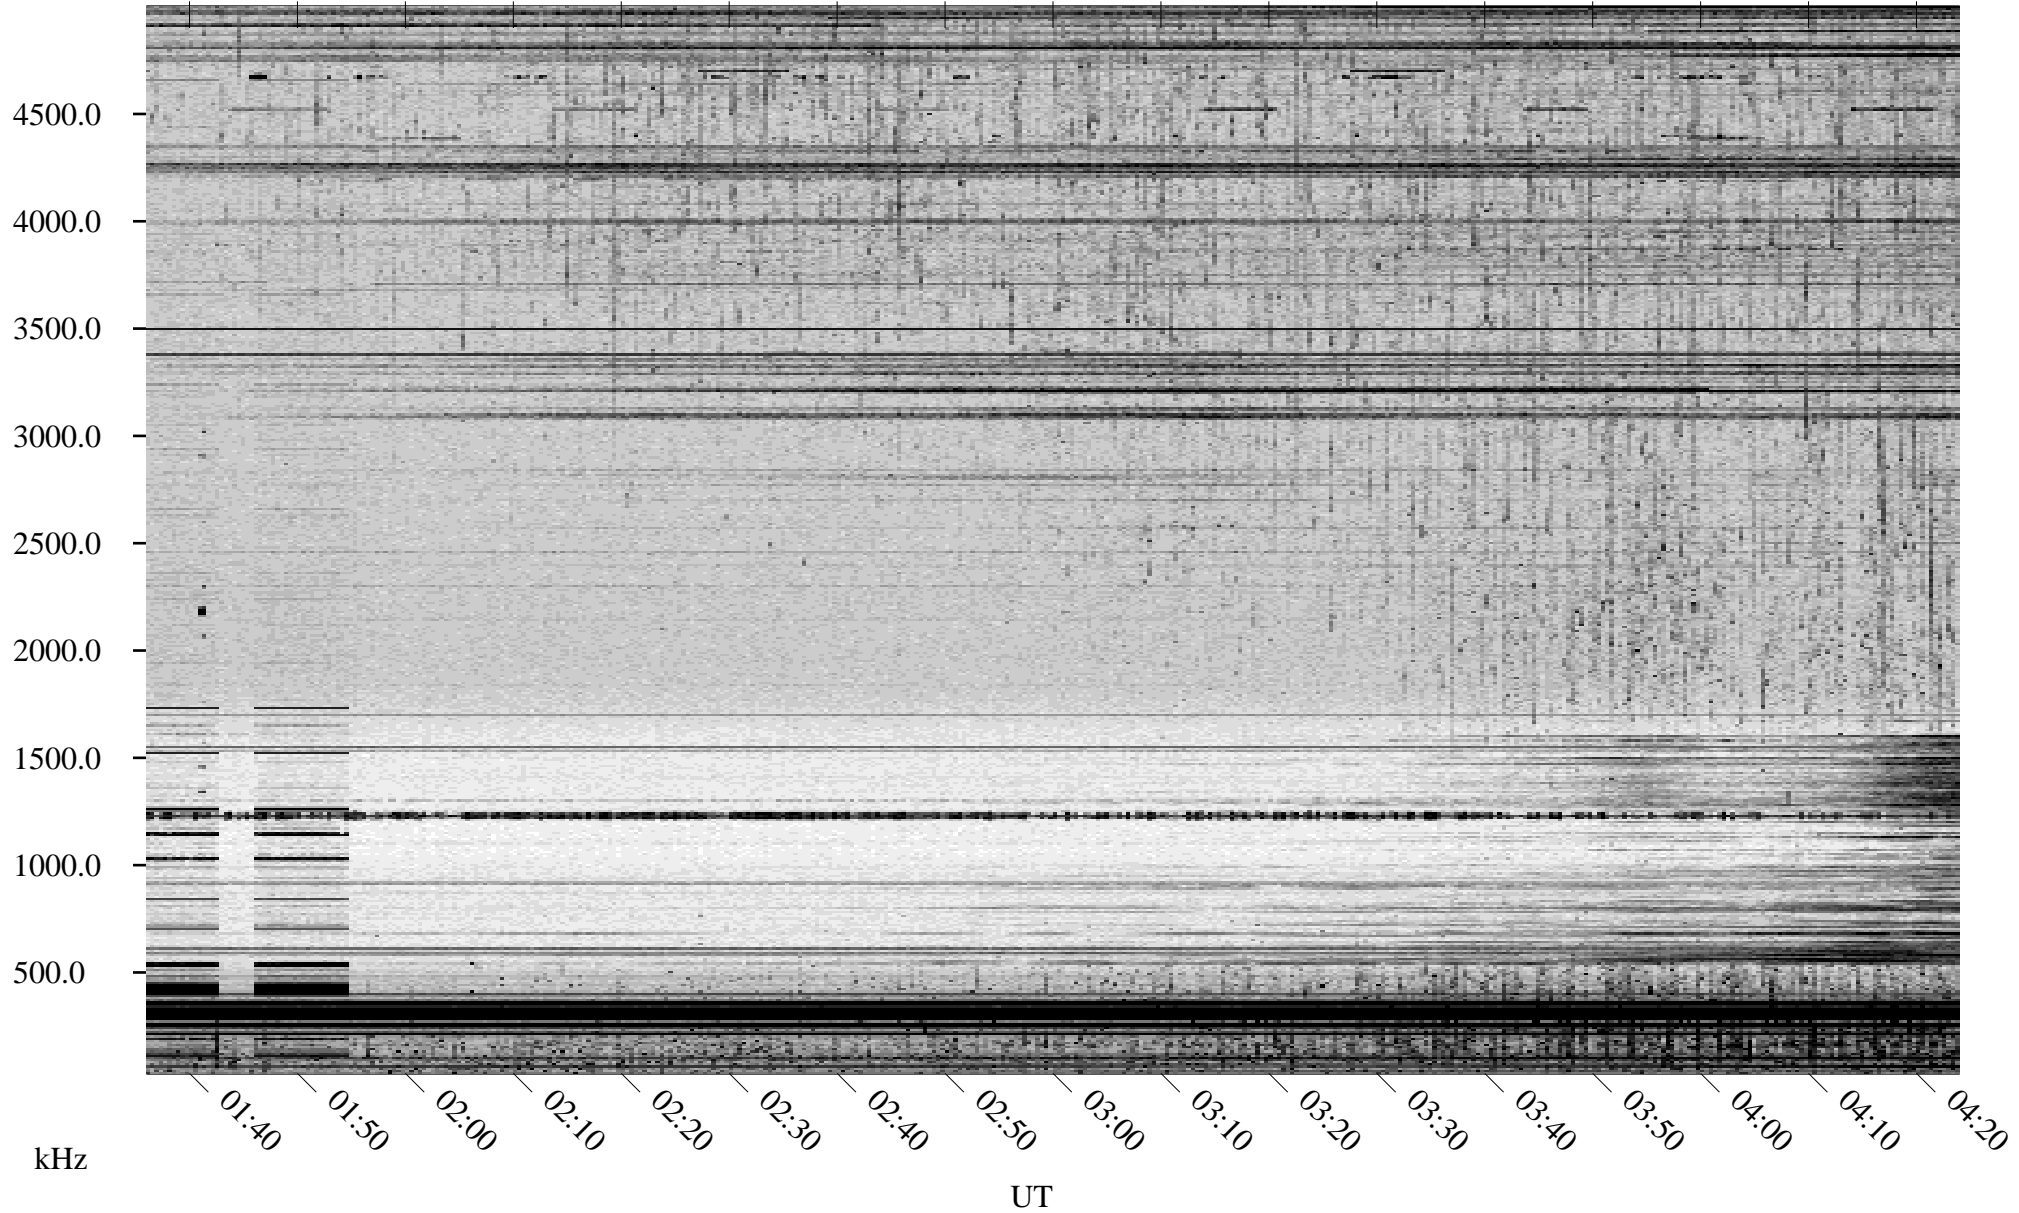

07/13/1998 Churchill, Manitoba

Linear Scale Black = 161 White = 15

ch98194l.r00m max_12

Page 1

07/13/1998 Churchill, Manitoba

Linear Scale Black = 161 White = 15

ch98194l.r00m max_12

Page 2

07/14/1998 Churchill, Manitoba

Linear Scale Black = 161 White = 15

ch98194l.r00m max_12

Page 3

07/14/1998 Churchill, Manitoba

Linear Scale Black = 161 White = 15

ch98194l.r00m max_12

Page 4

07/14/1998 Churchill, Manitoba

Linear Scale Black = 161 White = 15

ch98194l.r00m max_12

Page 5

07/14/1998 Churchill, Manitoba

Linear Scale Black = 161 White = 15

ch98194l.r00m max_12

Page 6

07/14/1998 Churchill, Manitoba

Linear Scale Black = 161 White = 15

ch98194l.r00m max_12

Page 7

07/14/1998 Churchill, Manitoba

Linear Scale Black = 161 White = 15

ch98194l.r00m max_12

Page 8