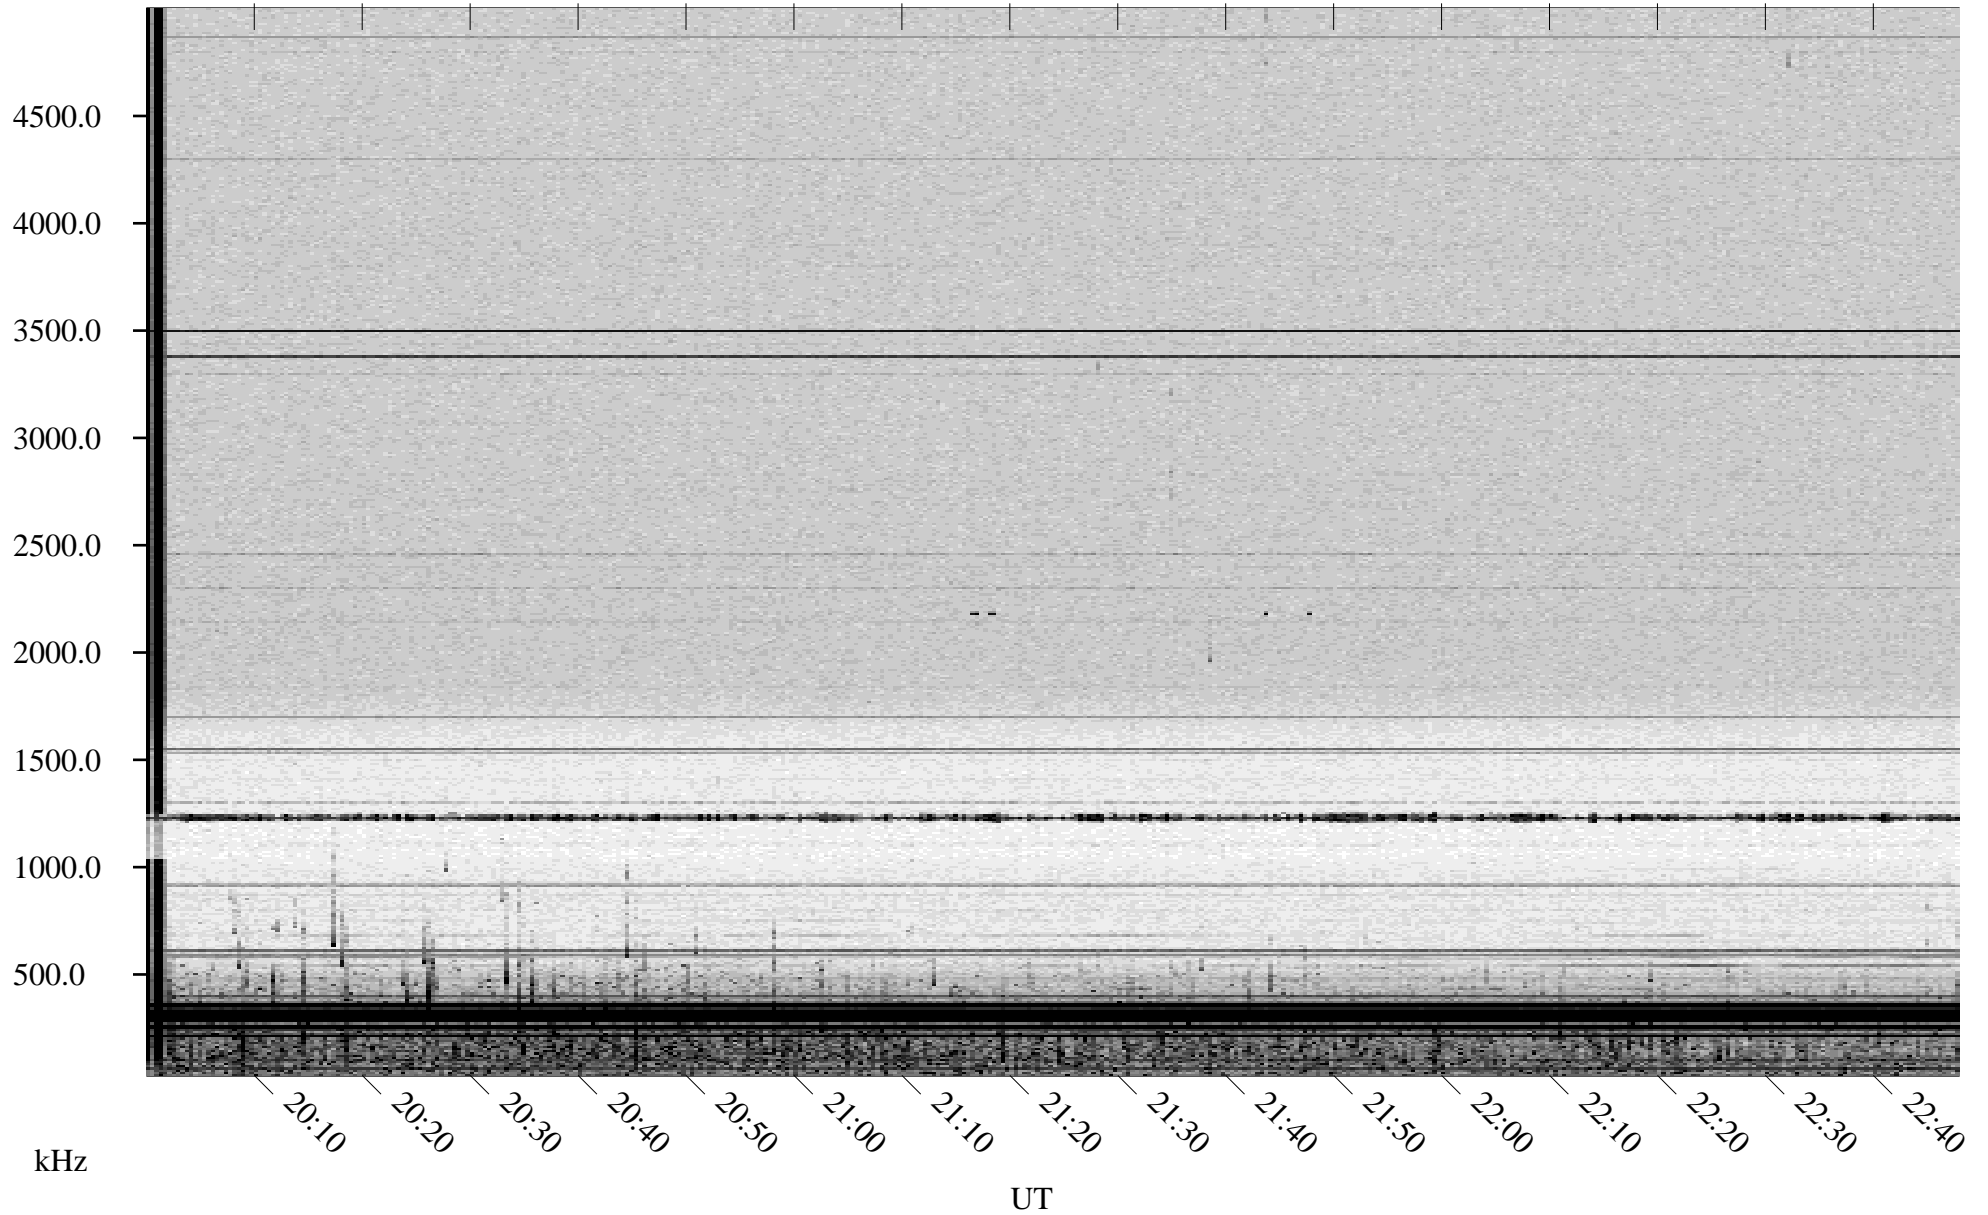

07/13/1998 Churchill, Manitoba

Linear Scale Black = 161 White = 15

ch98194l.r00m max_12

Page 1

07/13/1998 Churchill, Manitoba

Linear Scale Black = 161 White = 15

ch98194l.r00m max_12

Page 2

07/14/1998 Churchill, Manitoba

Linear Scale Black = 161 White = 15

ch98194l.r00m max_12

Page 3

07/14/1998 Churchill, Manitoba

Linear Scale Black = 161 White = 15

ch98194l.r00m max_12

Page 4

07/14/1998 Churchill, Manitoba

Linear Scale Black = 161 White = 15

ch98194l.r00m max_12

Page 5

07/14/1998 Churchill, Manitoba

Linear Scale Black = 161 White = 15

ch98194l.r00m max_12

Page 6

07/14/1998 Churchill, Manitoba

Linear Scale Black = 161 White = 15

ch98194l.r00m max_12

Page 7

07/14/1998 Churchill, Manitoba

Linear Scale Black = 161 White = 15

ch98194l.r00m max_12

Page 8