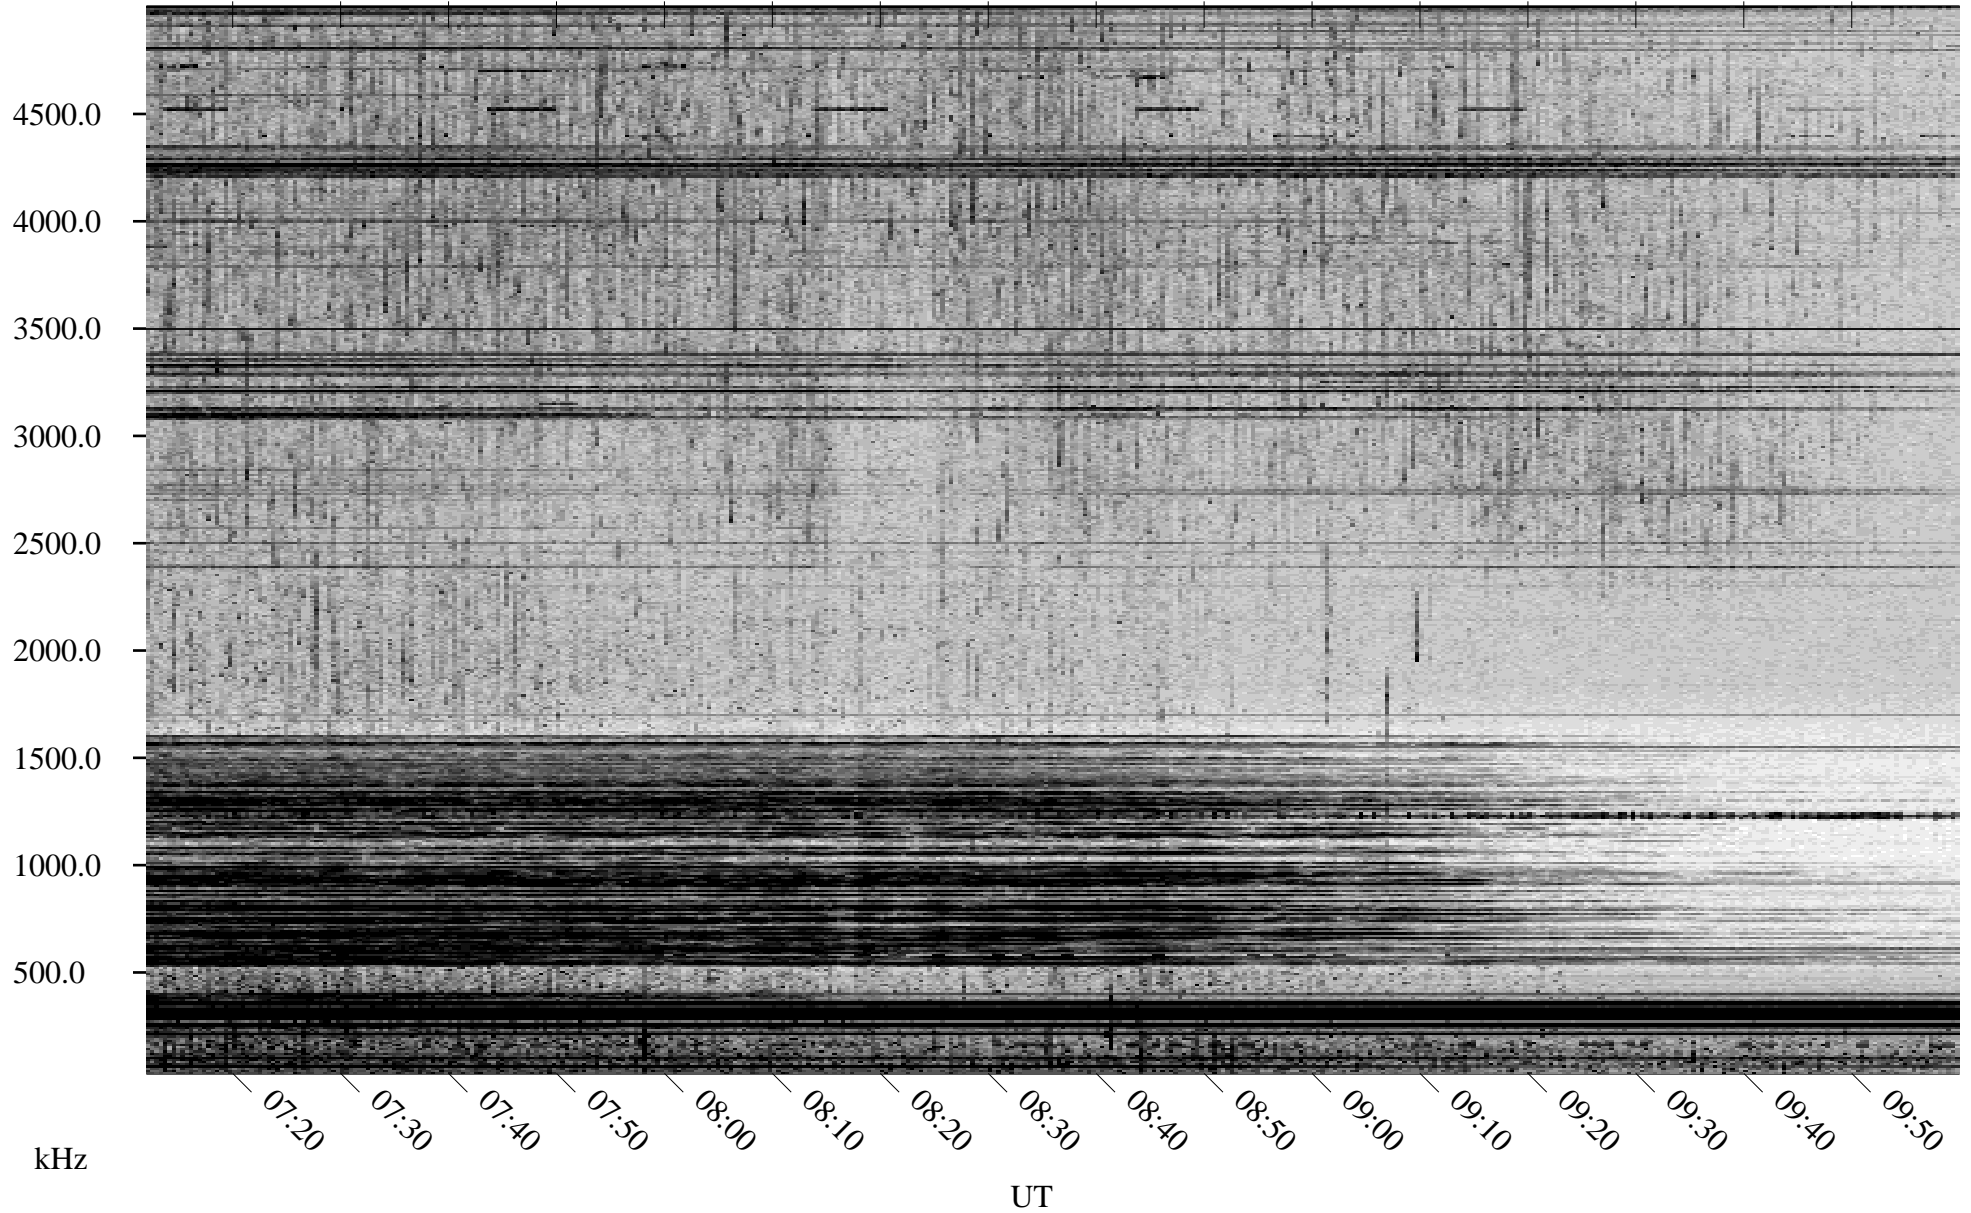

07/13/1998 Churchill, Manitoba

Linear Scale Black = 161 White = 15

ch98194l.r00m max_12

Page 1

07/13/1998 Churchill, Manitoba

Linear Scale Black = 161 White = 15

ch98194l.r00m max_12

Page 2

07/14/1998 Churchill, Manitoba

Linear Scale Black = 161 White = 15

ch98194l.r00m max_12

Page 3

07/14/1998 Churchill, Manitoba

Linear Scale Black = 161 White = 15

ch98194l.r00m max_12

Page 4

07/14/1998 Churchill, Manitoba

Linear Scale Black = 161 White = 15

ch98194l.r00m max_12

Page 5

07/14/1998 Churchill, Manitoba

Linear Scale Black = 161 White = 15

ch98194l.r00m max_12

Page 6

07/14/1998 Churchill, Manitoba

Linear Scale Black = 161 White = 15

ch98194l.r00m max_12

Page 7

07/14/1998 Churchill, Manitoba

Linear Scale Black = 161 White = 15

ch98194l.r00m max_12

Page 8