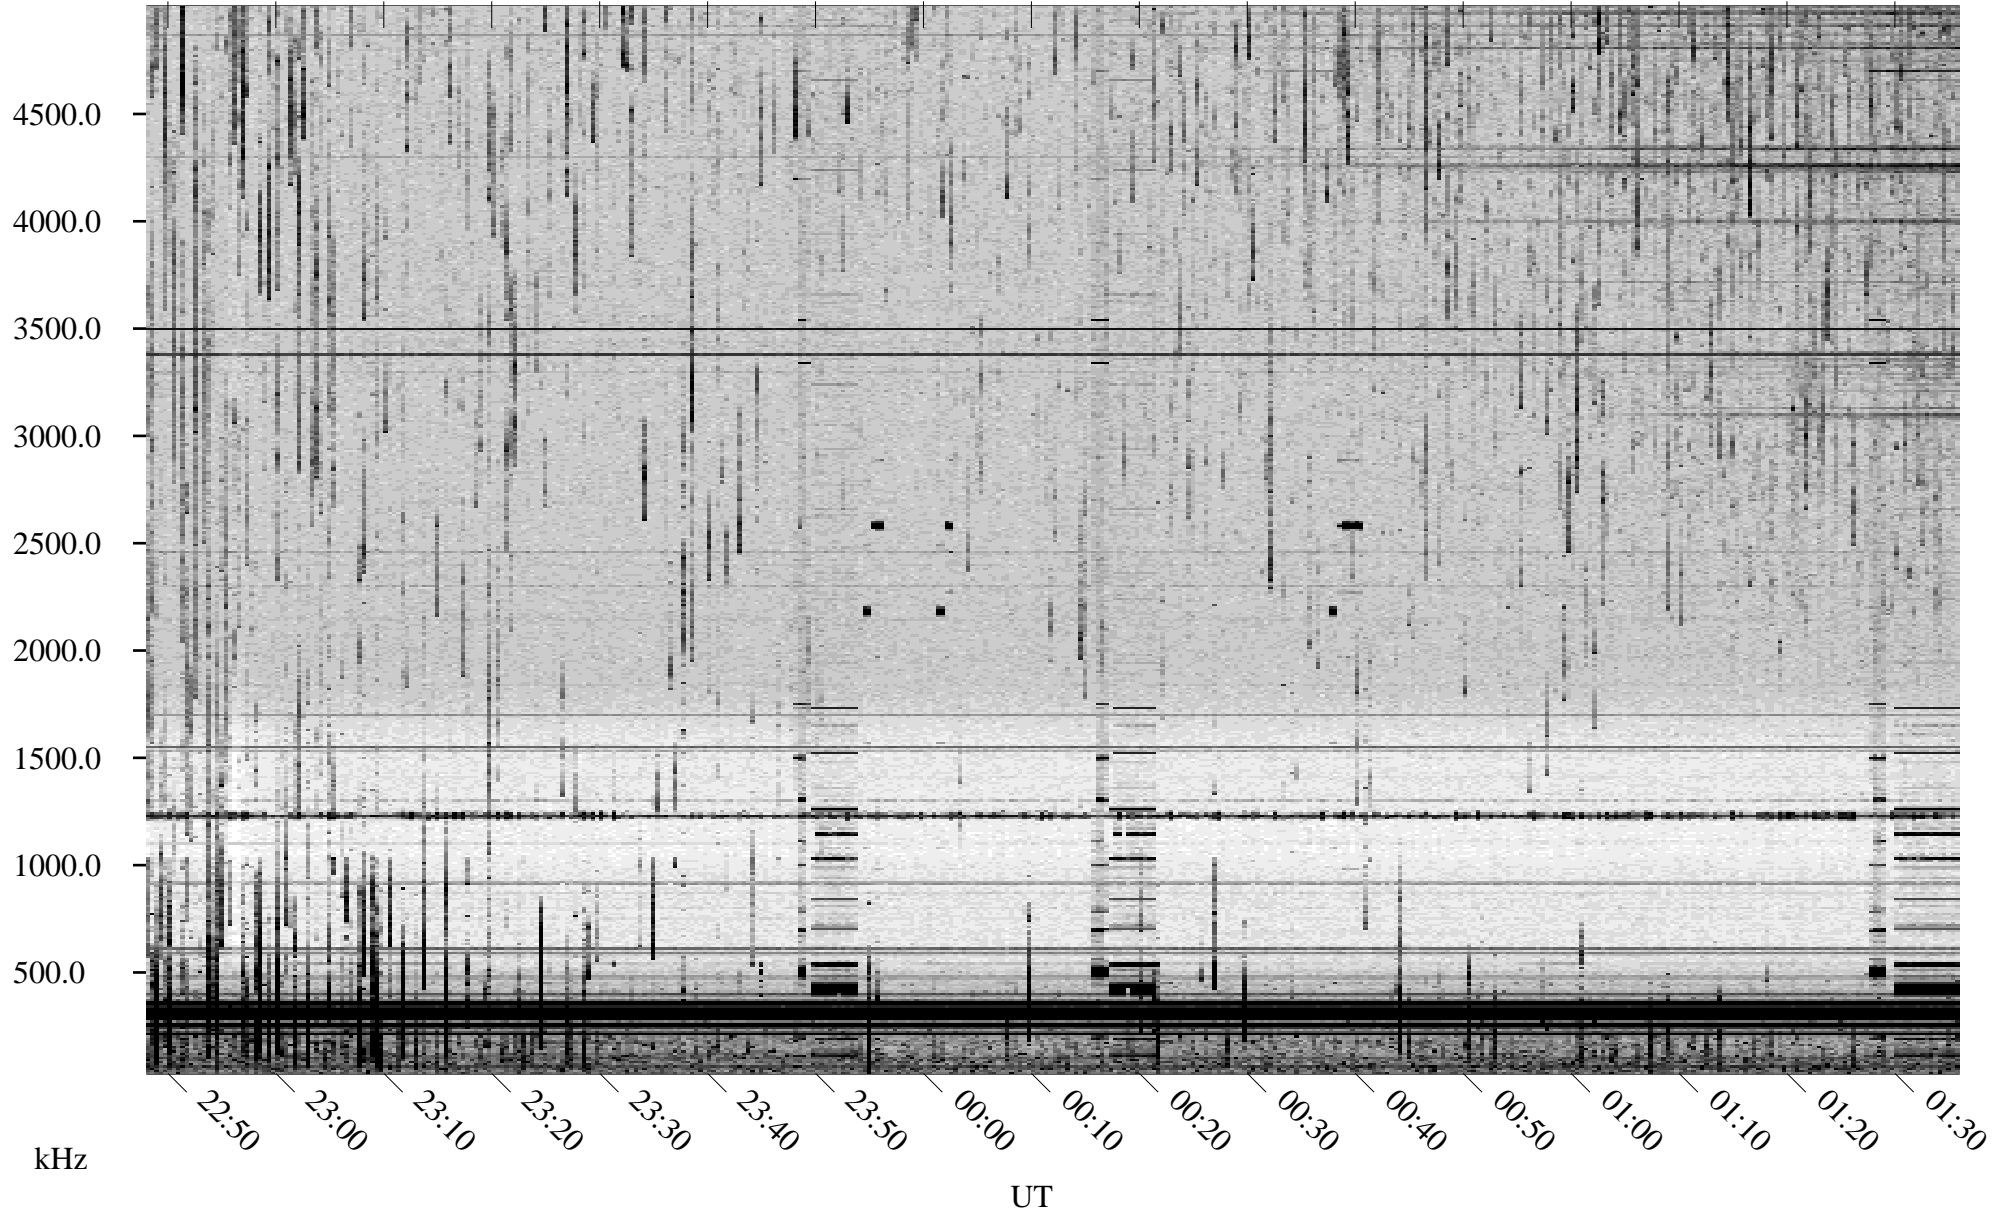

07/14/1998 Churchill, Manitoba

Linear Scale Black = 161 White = 15

ch98195l.r00m max_12

Page 1

07/14/1998 Churchill, Manitoba

Linear Scale Black = 161 White = 15

ch98195l.r00m max_12

Page 2

07/15/1998 Churchill, Manitoba

Linear Scale Black = 161 White = 15

ch98195l.r00m max_12

Page 3

07/15/1998 Churchill, Manitoba

Linear Scale Black = 161 White = 15

ch98195l.r00m max_12

Page 4

07/15/1998 Churchill, Manitoba

Linear Scale Black = 161 White = 15

ch98195l.r00m max_12

Page 5

07/15/1998 Churchill, Manitoba

Linear Scale Black = 161 White = 15

ch98195l.r00m max_12

Page 6

07/15/1998 Churchill, Manitoba

Linear Scale Black = 161 White = 15

ch98195l.r00m max_12

Page 7

07/15/1998 Churchill, Manitoba

Linear Scale Black = 161 White = 15

ch98195l.r00m max_12

Page 8