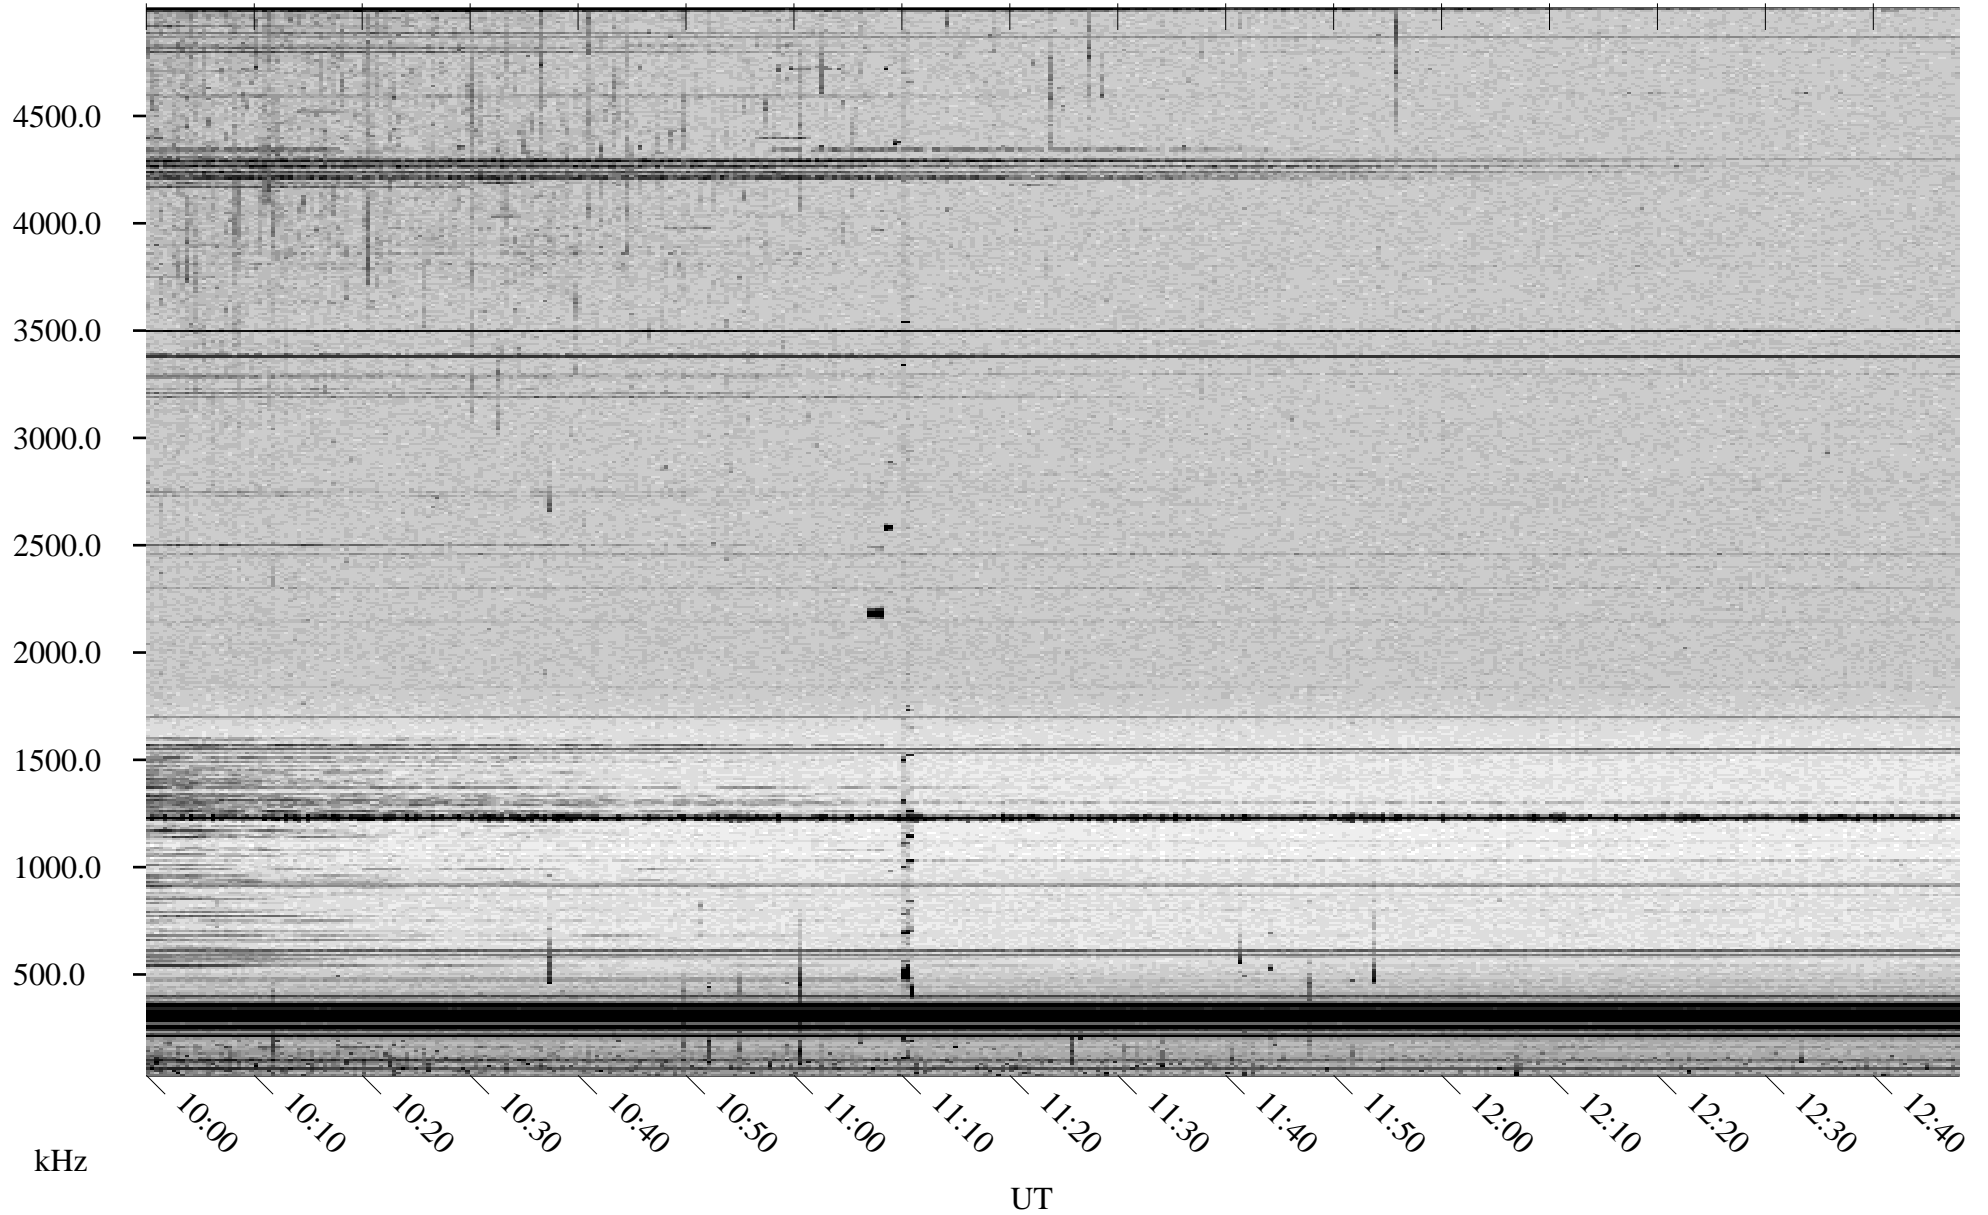

07/14/1998 Churchill, Manitoba

Linear Scale Black = 161 White = 15

ch98195l.r00m max_12

Page 1

07/14/1998 Churchill, Manitoba

Linear Scale Black = 161 White = 15

ch98195l.r00m max_12

Page 2

07/15/1998 Churchill, Manitoba

Linear Scale Black = 161 White = 15

ch98195l.r00m max_12

Page 3

07/15/1998 Churchill, Manitoba

Linear Scale Black = 161 White = 15

ch98195l.r00m max_12

Page 4

07/15/1998 Churchill, Manitoba

Linear Scale Black = 161 White = 15

ch98195l.r00m max_12

Page 5

07/15/1998 Churchill, Manitoba

Linear Scale Black = 161 White = 15

ch98195l.r00m max_12

Page 6

07/15/1998 Churchill, Manitoba

Linear Scale Black = 161 White = 15

ch98195l.r00m max_12

Page 7

07/15/1998 Churchill, Manitoba

Linear Scale Black = 161 White = 15

ch98195l.r00m max_12

Page 8