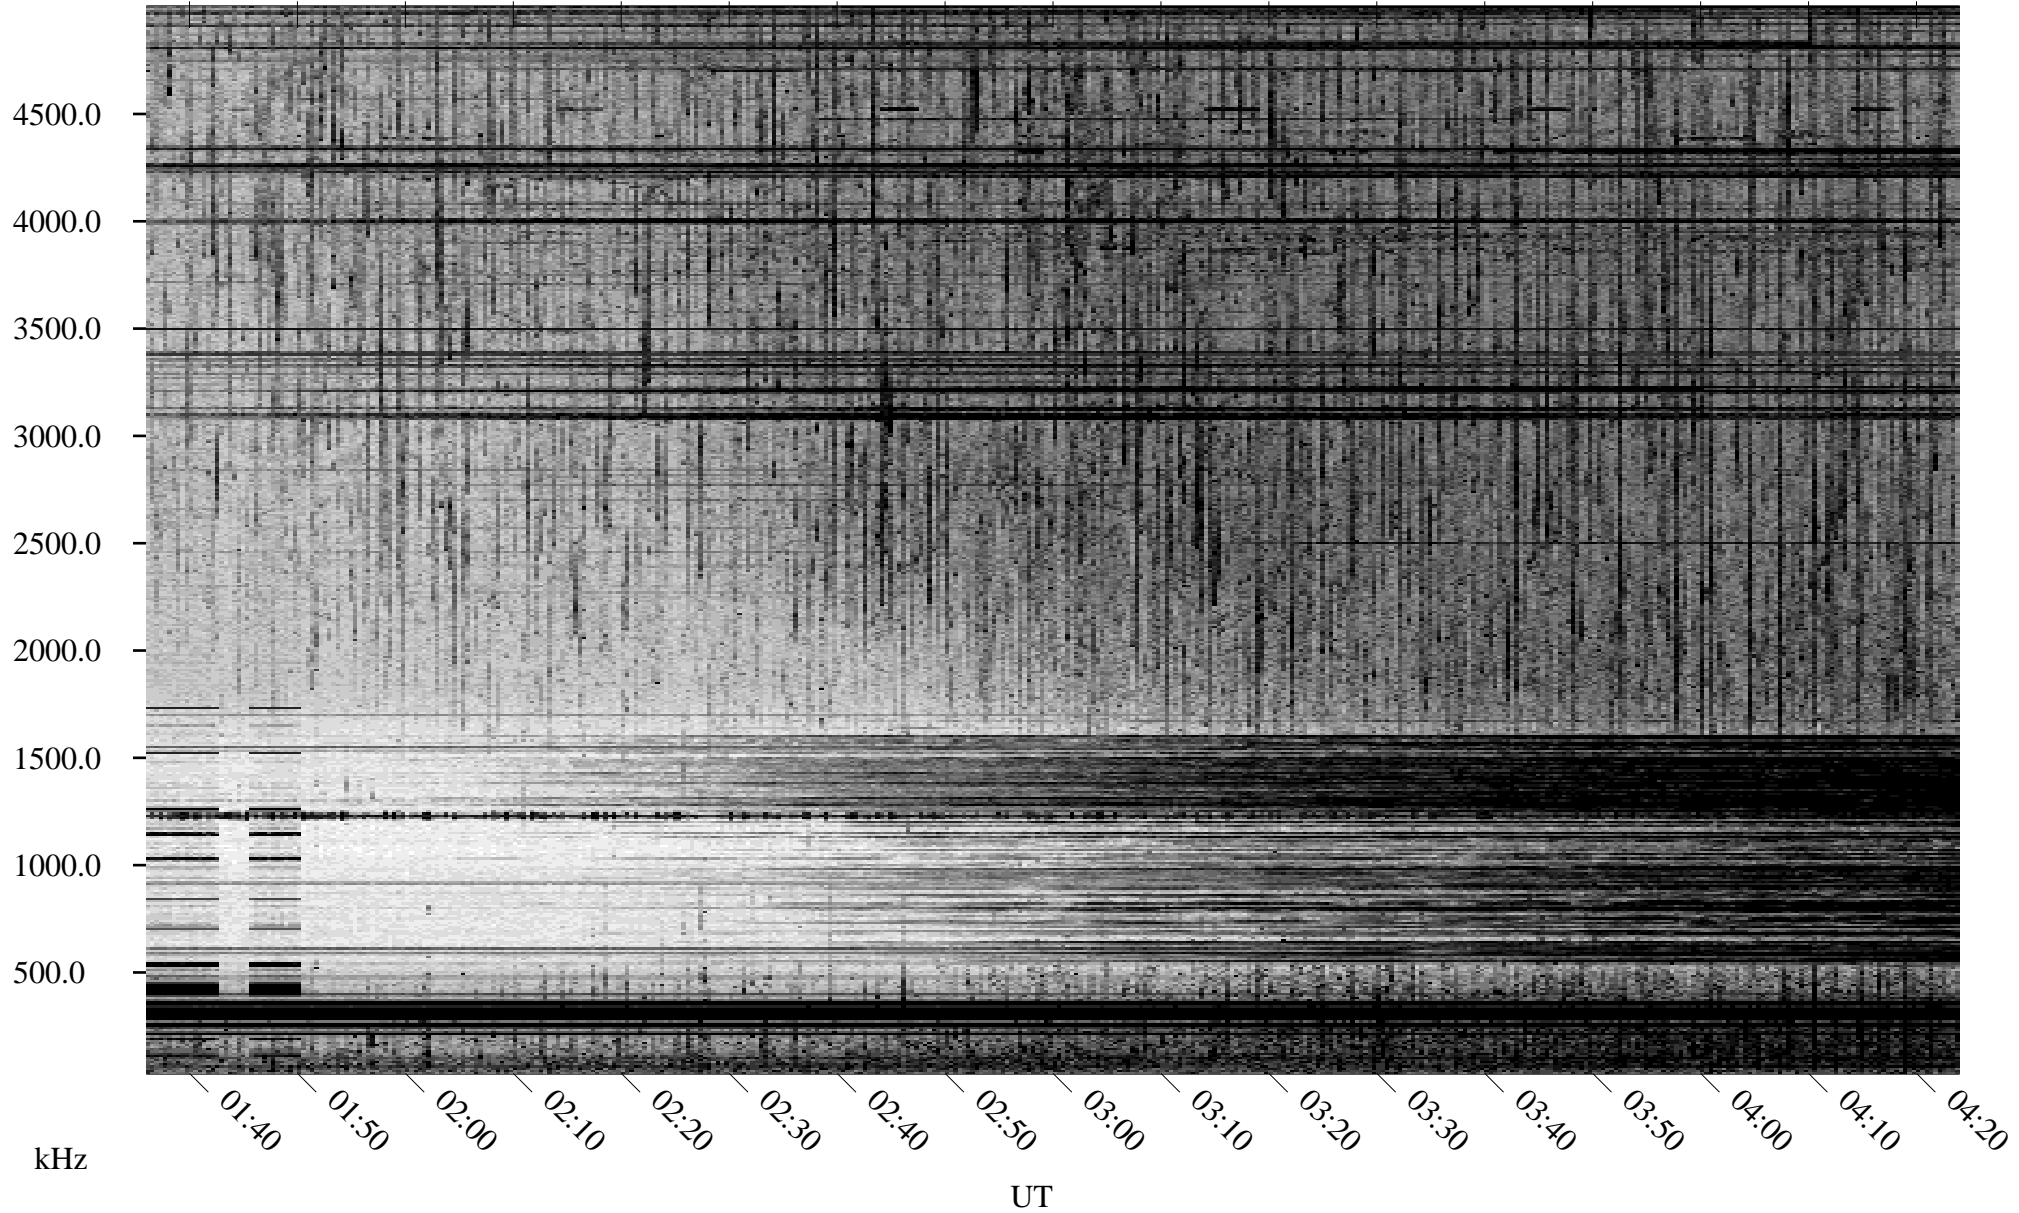

07/14/1998 Churchill, Manitoba

Linear Scale Black = 161 White = 15

ch98195l.r00m max_12

Page 1

07/14/1998 Churchill, Manitoba

Linear Scale Black = 161 White = 15

ch98195l.r00m max_12

Page 2

07/15/1998 Churchill, Manitoba

Linear Scale Black = 161 White = 15

ch98195l.r00m max_12

Page 3

07/15/1998 Churchill, Manitoba

Linear Scale Black = 161 White = 15

ch98195l.r00m max_12

Page 4

07/15/1998 Churchill, Manitoba

Linear Scale Black = 161 White = 15

ch98195l.r00m max_12

Page 5

07/15/1998 Churchill, Manitoba

Linear Scale Black = 161 White = 15

ch98195l.r00m max_12

Page 6

07/15/1998 Churchill, Manitoba

Linear Scale Black = 161 White = 15

ch98195l.r00m max_12

Page 7

07/15/1998 Churchill, Manitoba

Linear Scale Black = 161 White = 15

ch98195l.r00m max_12

Page 8