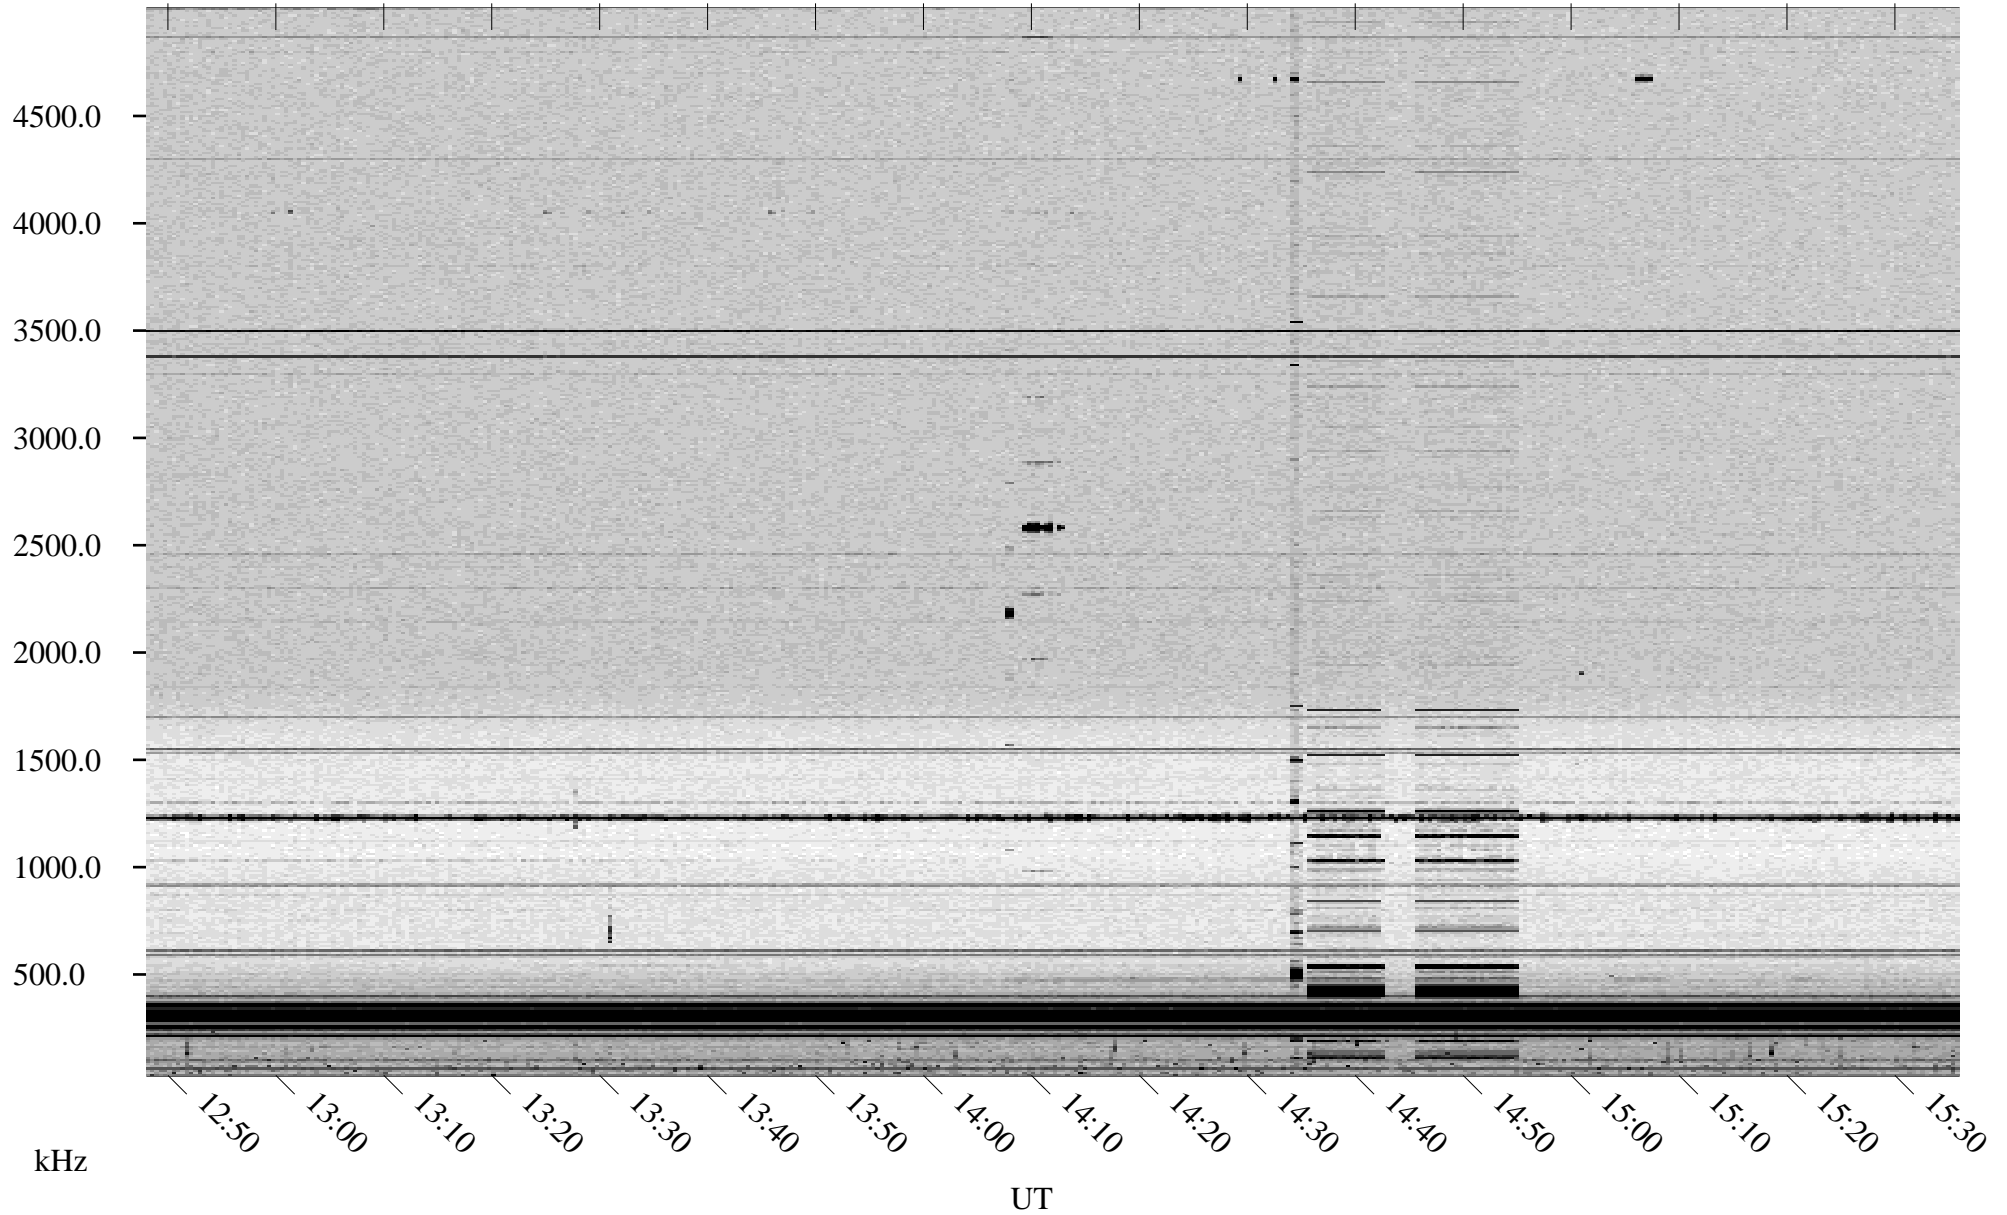

07/14/1998 Churchill, Manitoba

Linear Scale Black = 161 White = 15

ch98195l.r00m max_12

Page 1

07/14/1998 Churchill, Manitoba

Linear Scale Black = 161 White = 15

ch98195l.r00m max_12

Page 2

07/15/1998 Churchill, Manitoba

Linear Scale Black = 161 White = 15

ch98195l.r00m max_12

Page 3

07/15/1998 Churchill, Manitoba

Linear Scale Black = 161 White = 15

ch98195l.r00m max_12

Page 4

07/15/1998 Churchill, Manitoba

Linear Scale Black = 161 White = 15

ch98195l.r00m max_12

Page 5

07/15/1998 Churchill, Manitoba

Linear Scale Black = 161 White = 15

ch98195l.r00m max_12

Page 6

07/15/1998 Churchill, Manitoba

Linear Scale Black = 161 White = 15

ch98195l.r00m max_12

Page 7

07/15/1998 Churchill, Manitoba

Linear Scale Black = 161 White = 15

ch98195l.r00m max_12

Page 8