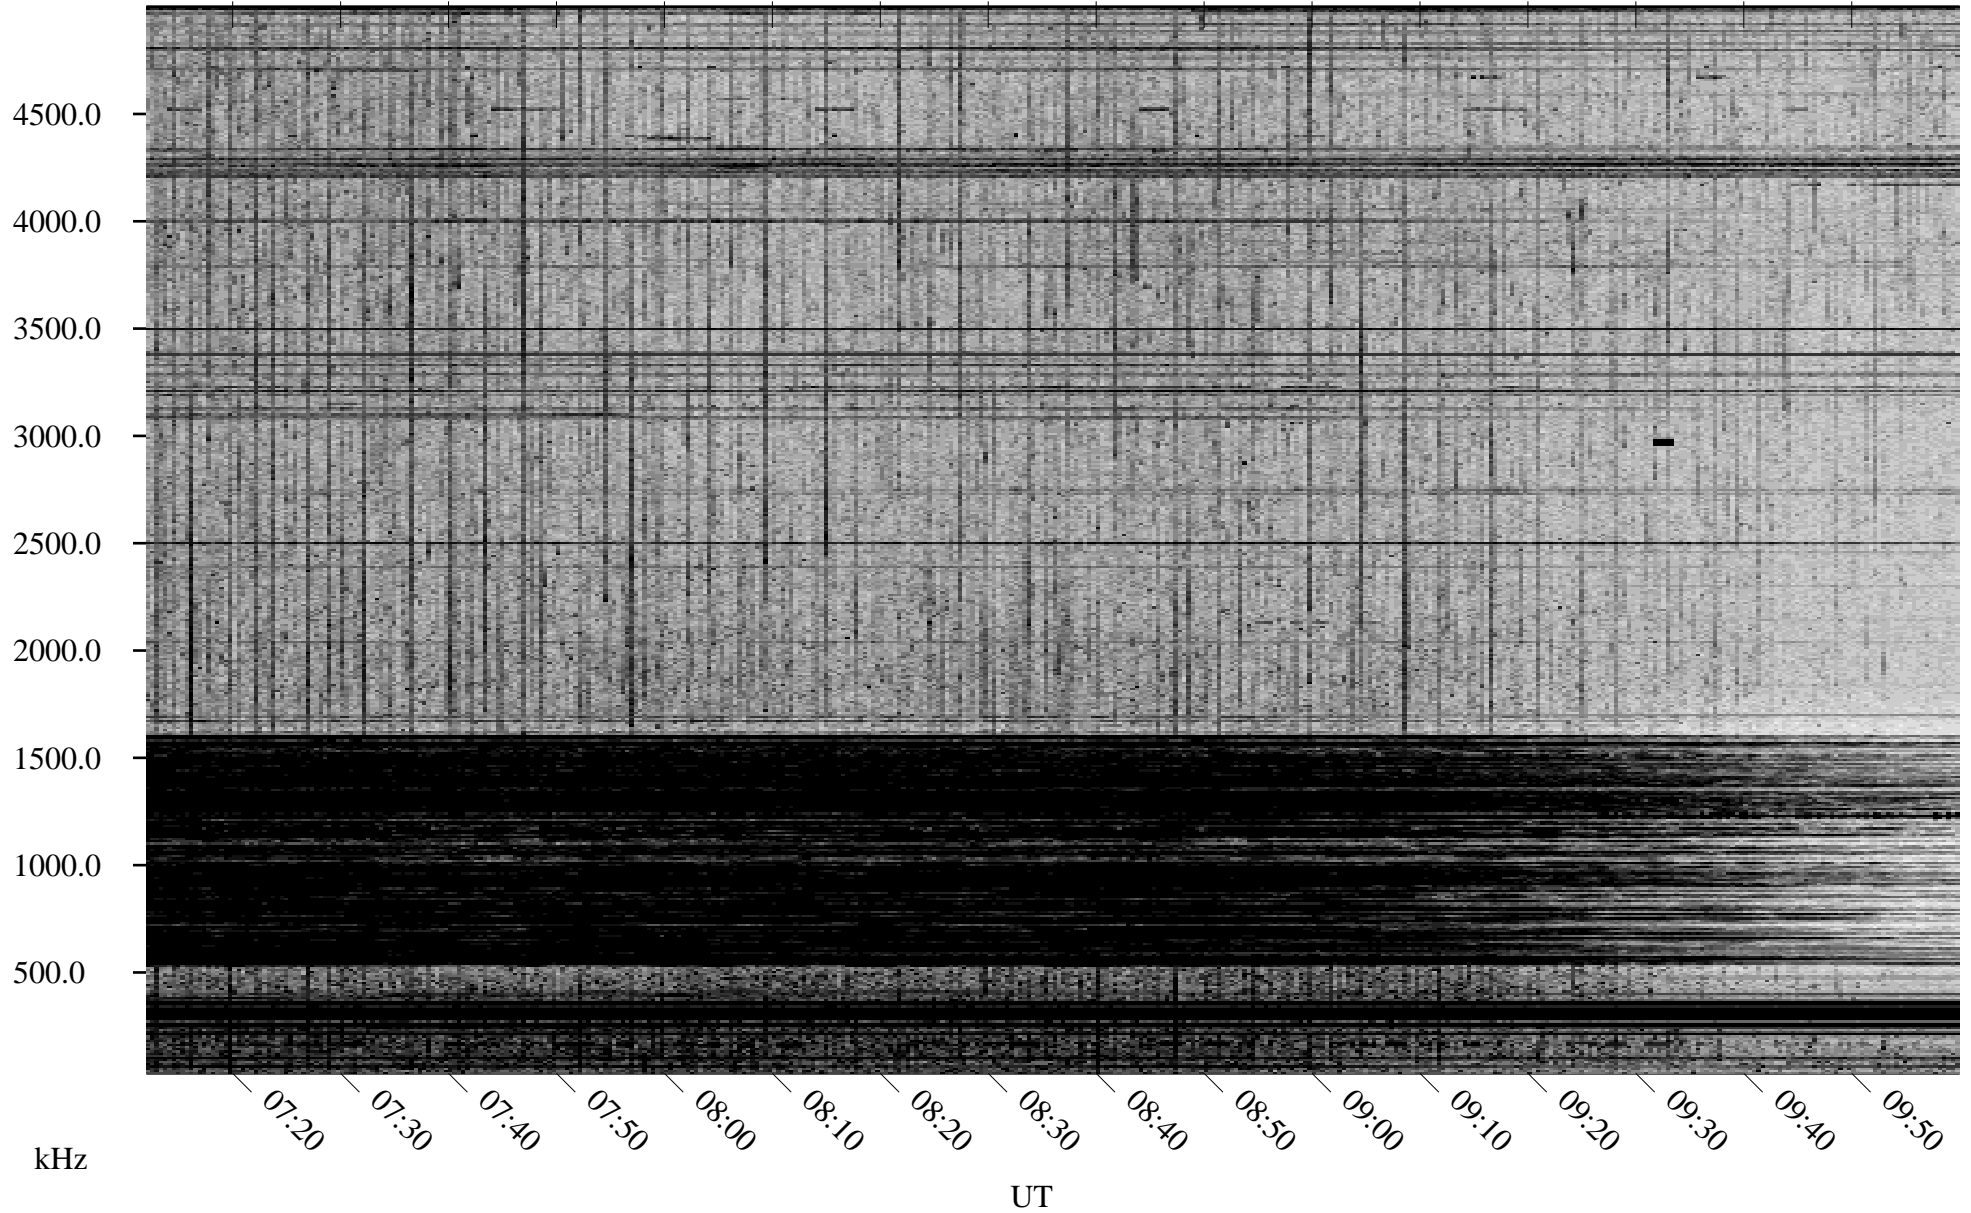

07/14/1998 Churchill, Manitoba

Linear Scale Black = 161 White = 15

ch98195l.r00m max_12

Page 1

07/14/1998 Churchill, Manitoba

Linear Scale Black = 161 White = 15

ch98195l.r00m max_12

Page 2

07/15/1998 Churchill, Manitoba

Linear Scale Black = 161 White = 15

ch98195l.r00m max_12

Page 3

07/15/1998 Churchill, Manitoba

Linear Scale Black = 161 White = 15

ch98195l.r00m max_12

Page 4

07/15/1998 Churchill, Manitoba

Linear Scale Black = 161 White = 15

ch98195l.r00m max_12

Page 5

07/15/1998 Churchill, Manitoba

Linear Scale Black = 161 White = 15

ch98195l.r00m max_12

Page 6

07/15/1998 Churchill, Manitoba

Linear Scale Black = 161 White = 15

ch98195l.r00m max_12

Page 7

07/15/1998 Churchill, Manitoba

Linear Scale Black = 161 White = 15

ch98195l.r00m max_12

Page 8