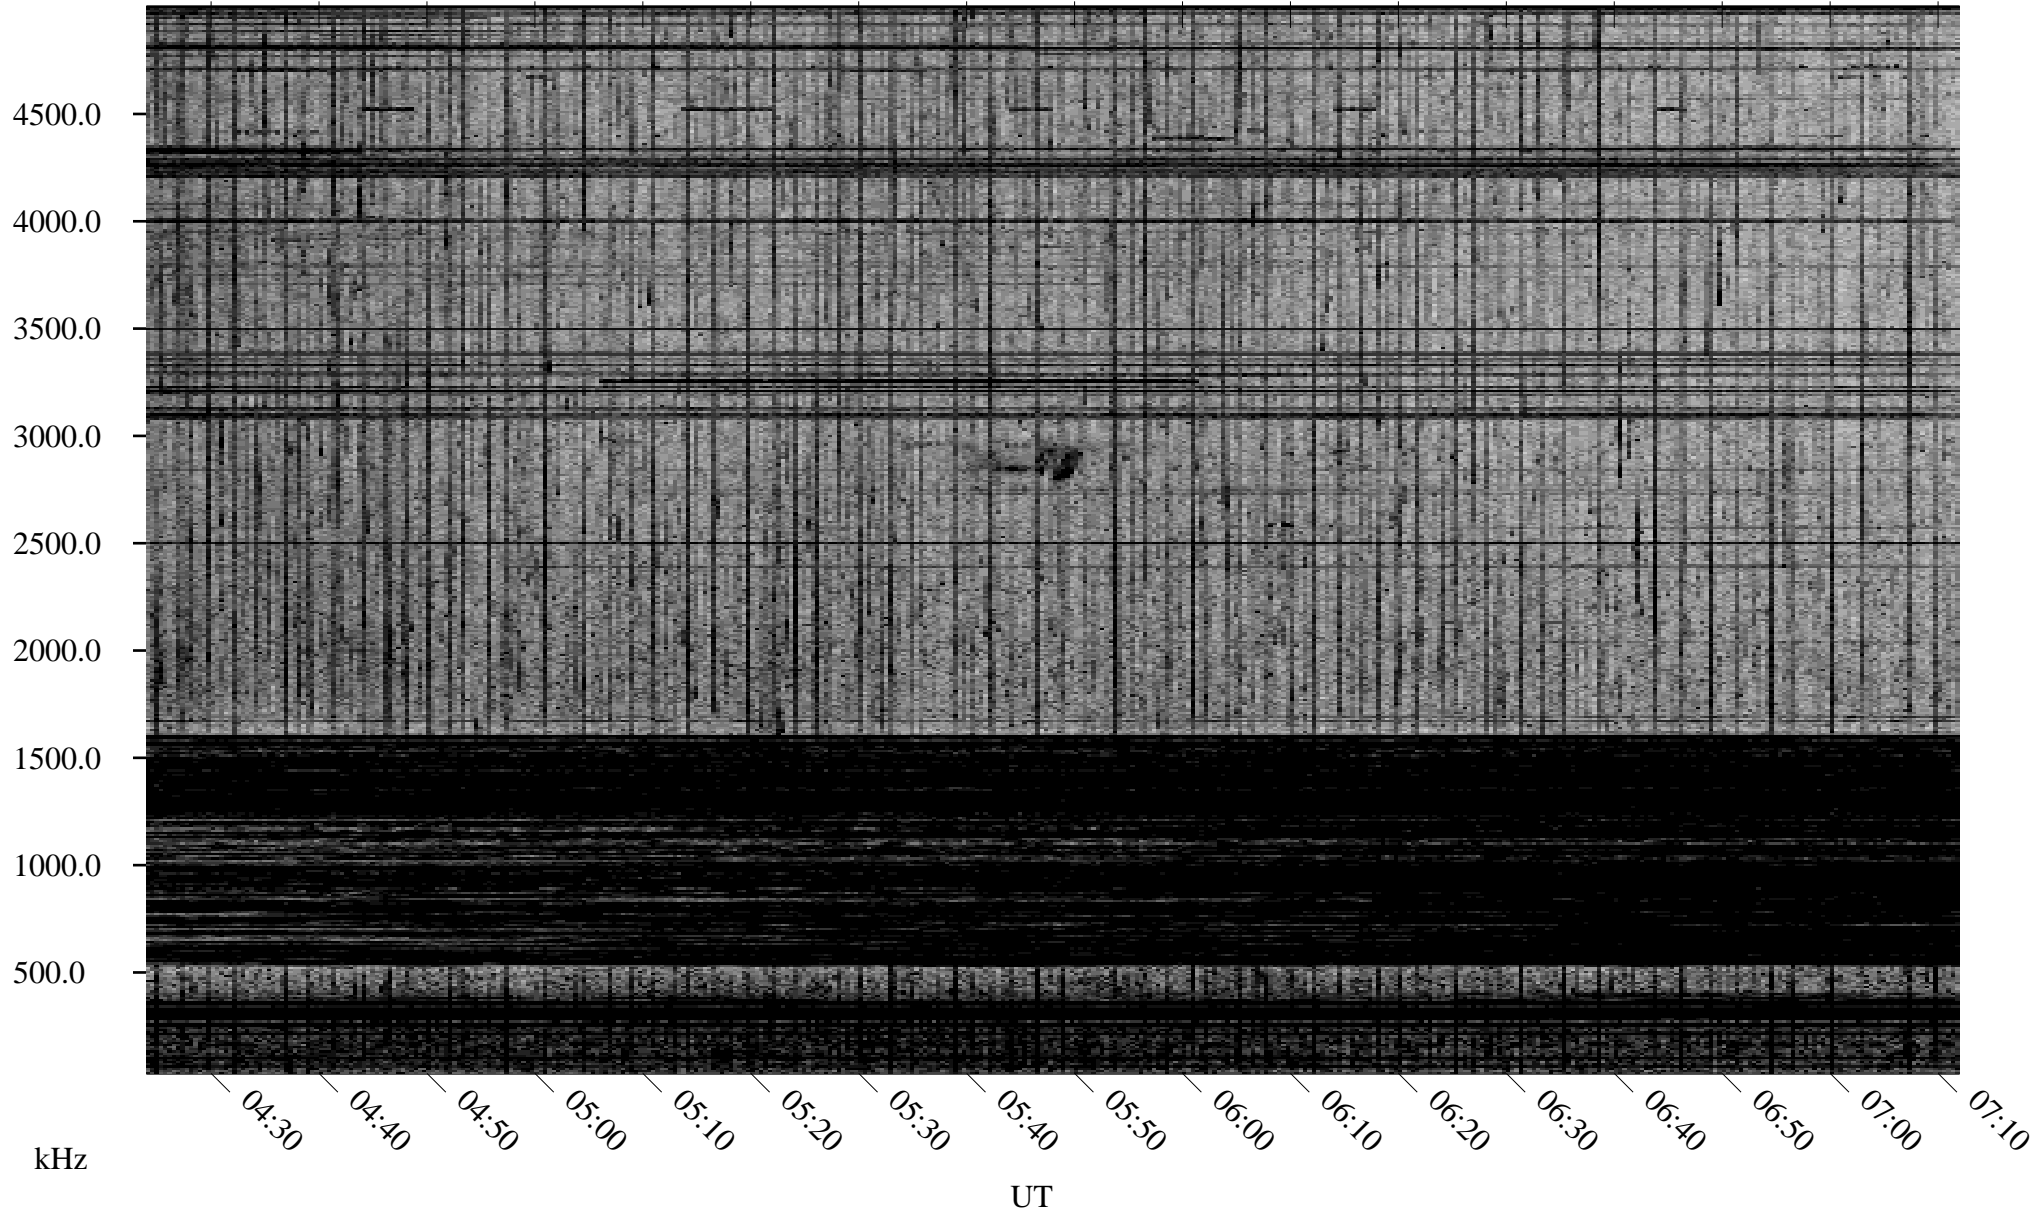

07/14/1998 Churchill, Manitoba

Linear Scale Black = 161 White = 15

ch98195l.r00m max_12

Page 1

07/14/1998 Churchill, Manitoba

Linear Scale Black = 161 White = 15

ch98195l.r00m max_12

Page 2

07/15/1998 Churchill, Manitoba

Linear Scale Black = 161 White = 15

ch98195l.r00m max_12

Page 3

07/15/1998 Churchill, Manitoba

Linear Scale Black = 161 White = 15

ch98195l.r00m max_12

Page 4

07/15/1998 Churchill, Manitoba

Linear Scale Black = 161 White = 15

ch98195l.r00m max_12

Page 5

07/15/1998 Churchill, Manitoba

Linear Scale Black = 161 White = 15

ch98195l.r00m max_12

Page 6

07/15/1998 Churchill, Manitoba

Linear Scale Black = 161 White = 15

ch98195l.r00m max_12

Page 7

07/15/1998 Churchill, Manitoba

Linear Scale Black = 161 White = 15

ch98195l.r00m max_12

Page 8