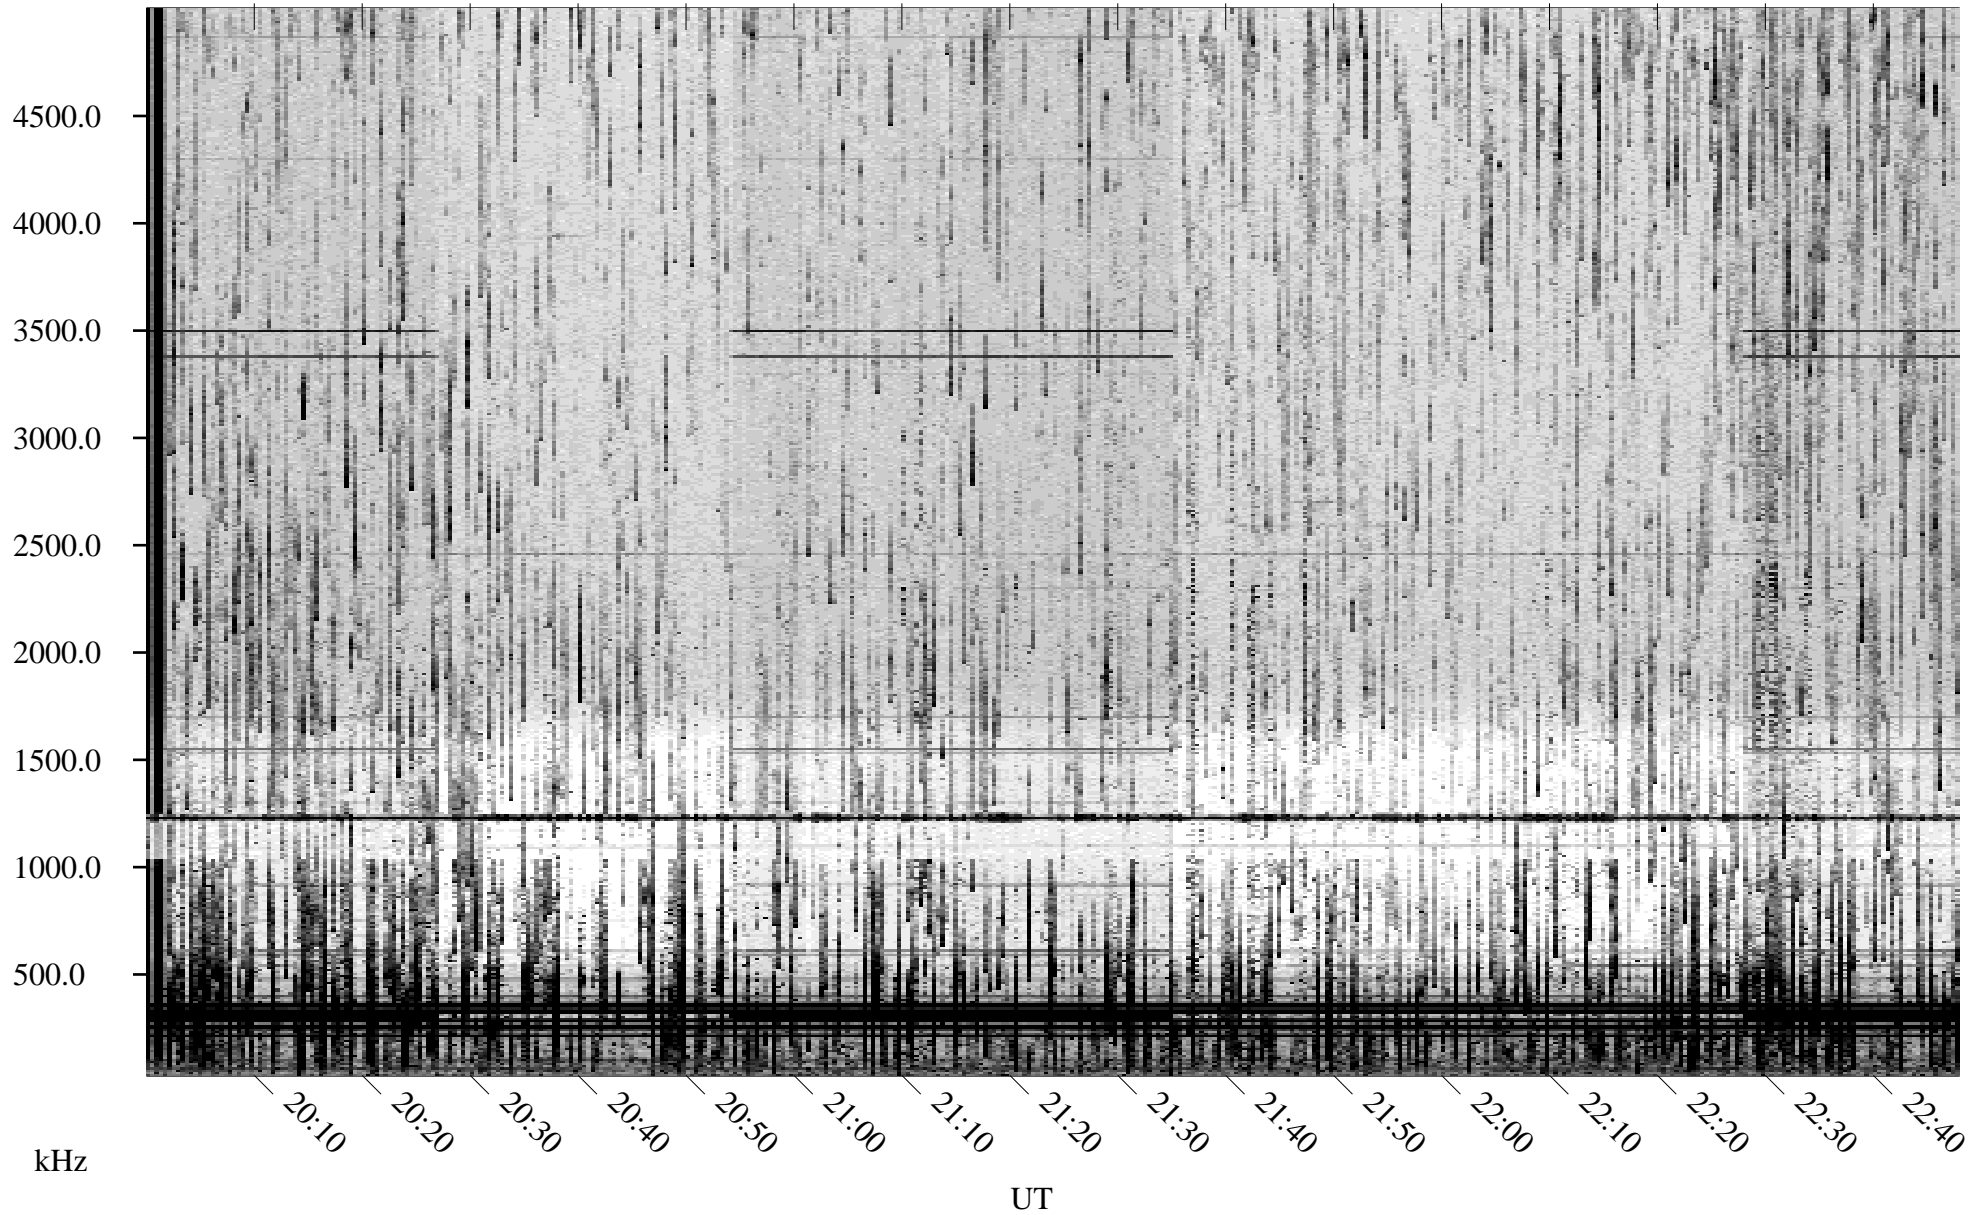

07/14/1998 Churchill, Manitoba

Linear Scale Black = 161 White = 15

ch98195l.r00m max_12

Page 1

07/14/1998 Churchill, Manitoba

Linear Scale Black = 161 White = 15

ch98195l.r00m max_12

Page 2

07/15/1998 Churchill, Manitoba

Linear Scale Black = 161 White = 15

ch98195l.r00m max_12

Page 3

07/15/1998 Churchill, Manitoba

Linear Scale Black = 161 White = 15

ch98195l.r00m max_12

Page 4

07/15/1998 Churchill, Manitoba

Linear Scale Black = 161 White = 15

ch98195l.r00m max_12

Page 5

07/15/1998 Churchill, Manitoba

Linear Scale Black = 161 White = 15

ch98195l.r00m max_12

Page 6

07/15/1998 Churchill, Manitoba

Linear Scale Black = 161 White = 15

ch98195l.r00m max_12

Page 7

07/15/1998 Churchill, Manitoba

Linear Scale Black = 161 White = 15

ch98195l.r00m max_12

Page 8