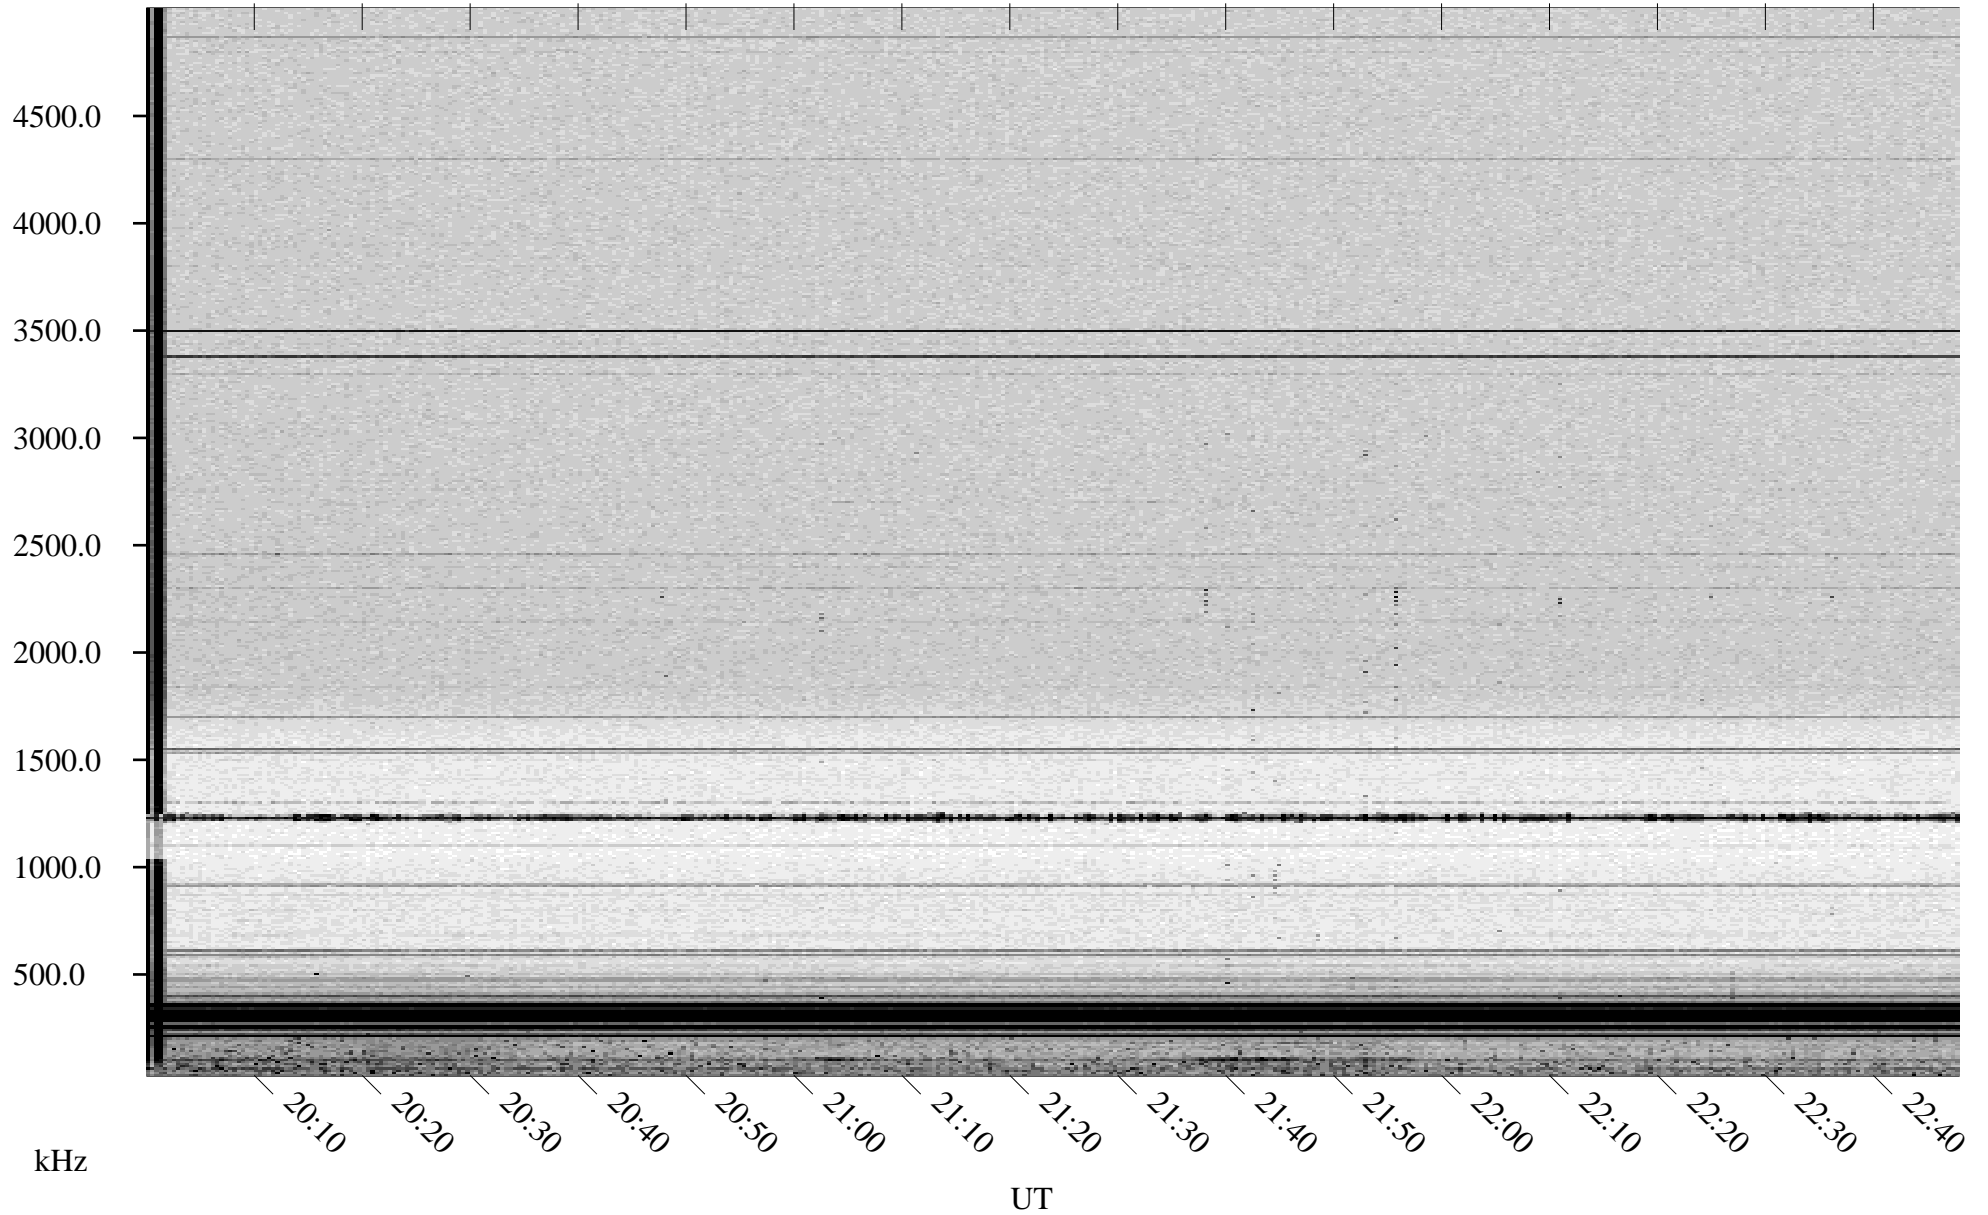

07/15/1998 Churchill, Manitoba

Linear Scale Black = 161 White = 15

ch98196l.r00m max_12

Page 1

07/15/1998 Churchill, Manitoba

Linear Scale Black = 161 White = 15

ch98196l.r00m max_12

07/16/1998 Churchill, Manitoba

Linear Scale Black = 161 White = 15

ch98196l.r00m max_12

Page 3

07/16/1998 Churchill, Manitoba

Linear Scale Black = 161 White = 15

ch98196l.r00m max_12

Page 4