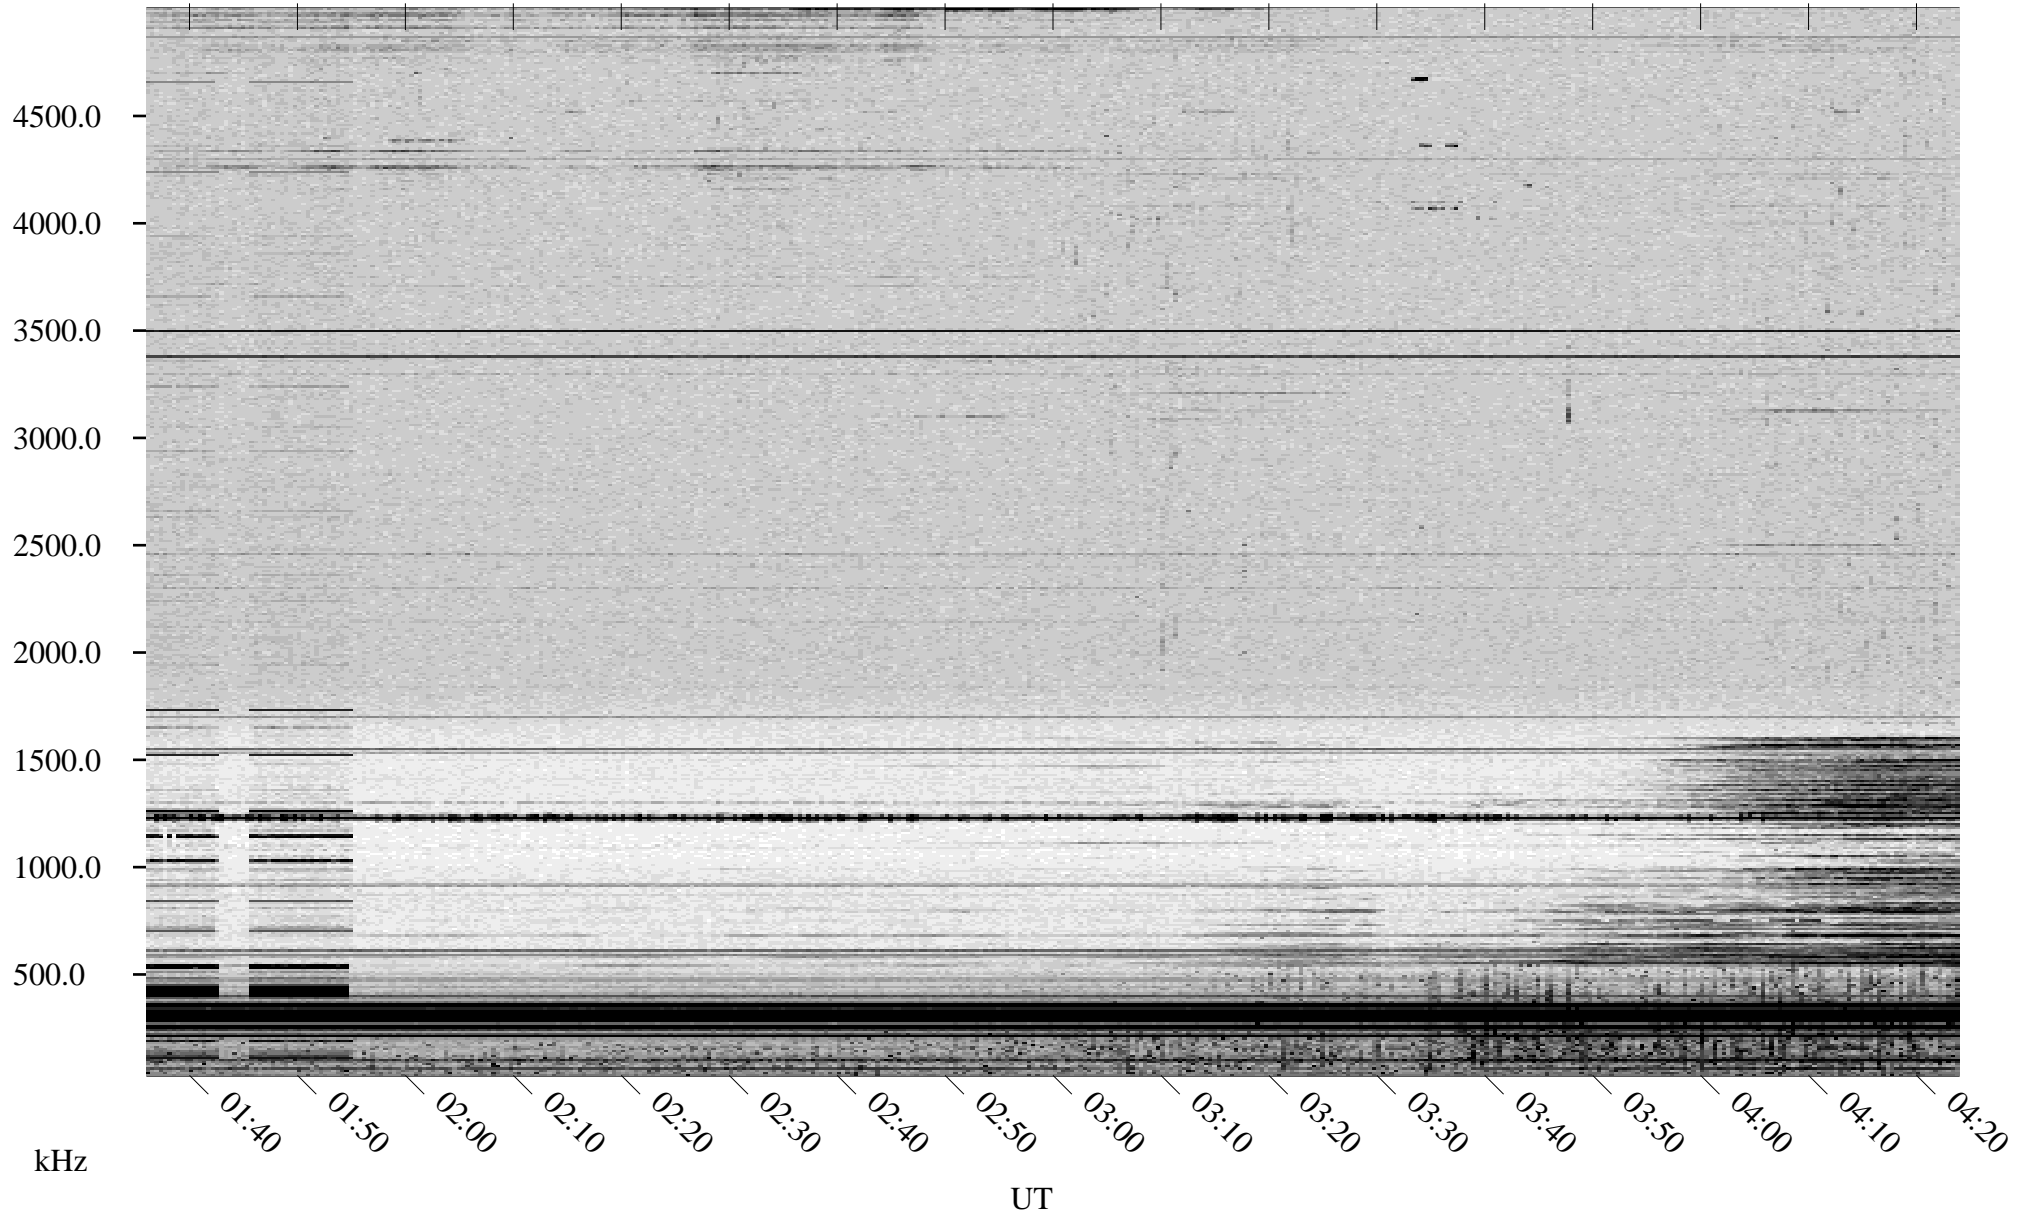

07/15/1998 Churchill, Manitoba

Linear Scale Black = 161 White = 15

ch98196l.r00m max_12

Page 1

07/15/1998 Churchill, Manitoba

Linear Scale Black = 161 White = 15

ch98196l.r00m max_12

07/16/1998 Churchill, Manitoba

Linear Scale Black = 161 White = 15

ch98196l.r00m max_12

Page 3

07/16/1998 Churchill, Manitoba

Linear Scale Black = 161 White = 15

ch98196l.r00m max_12

Page 4