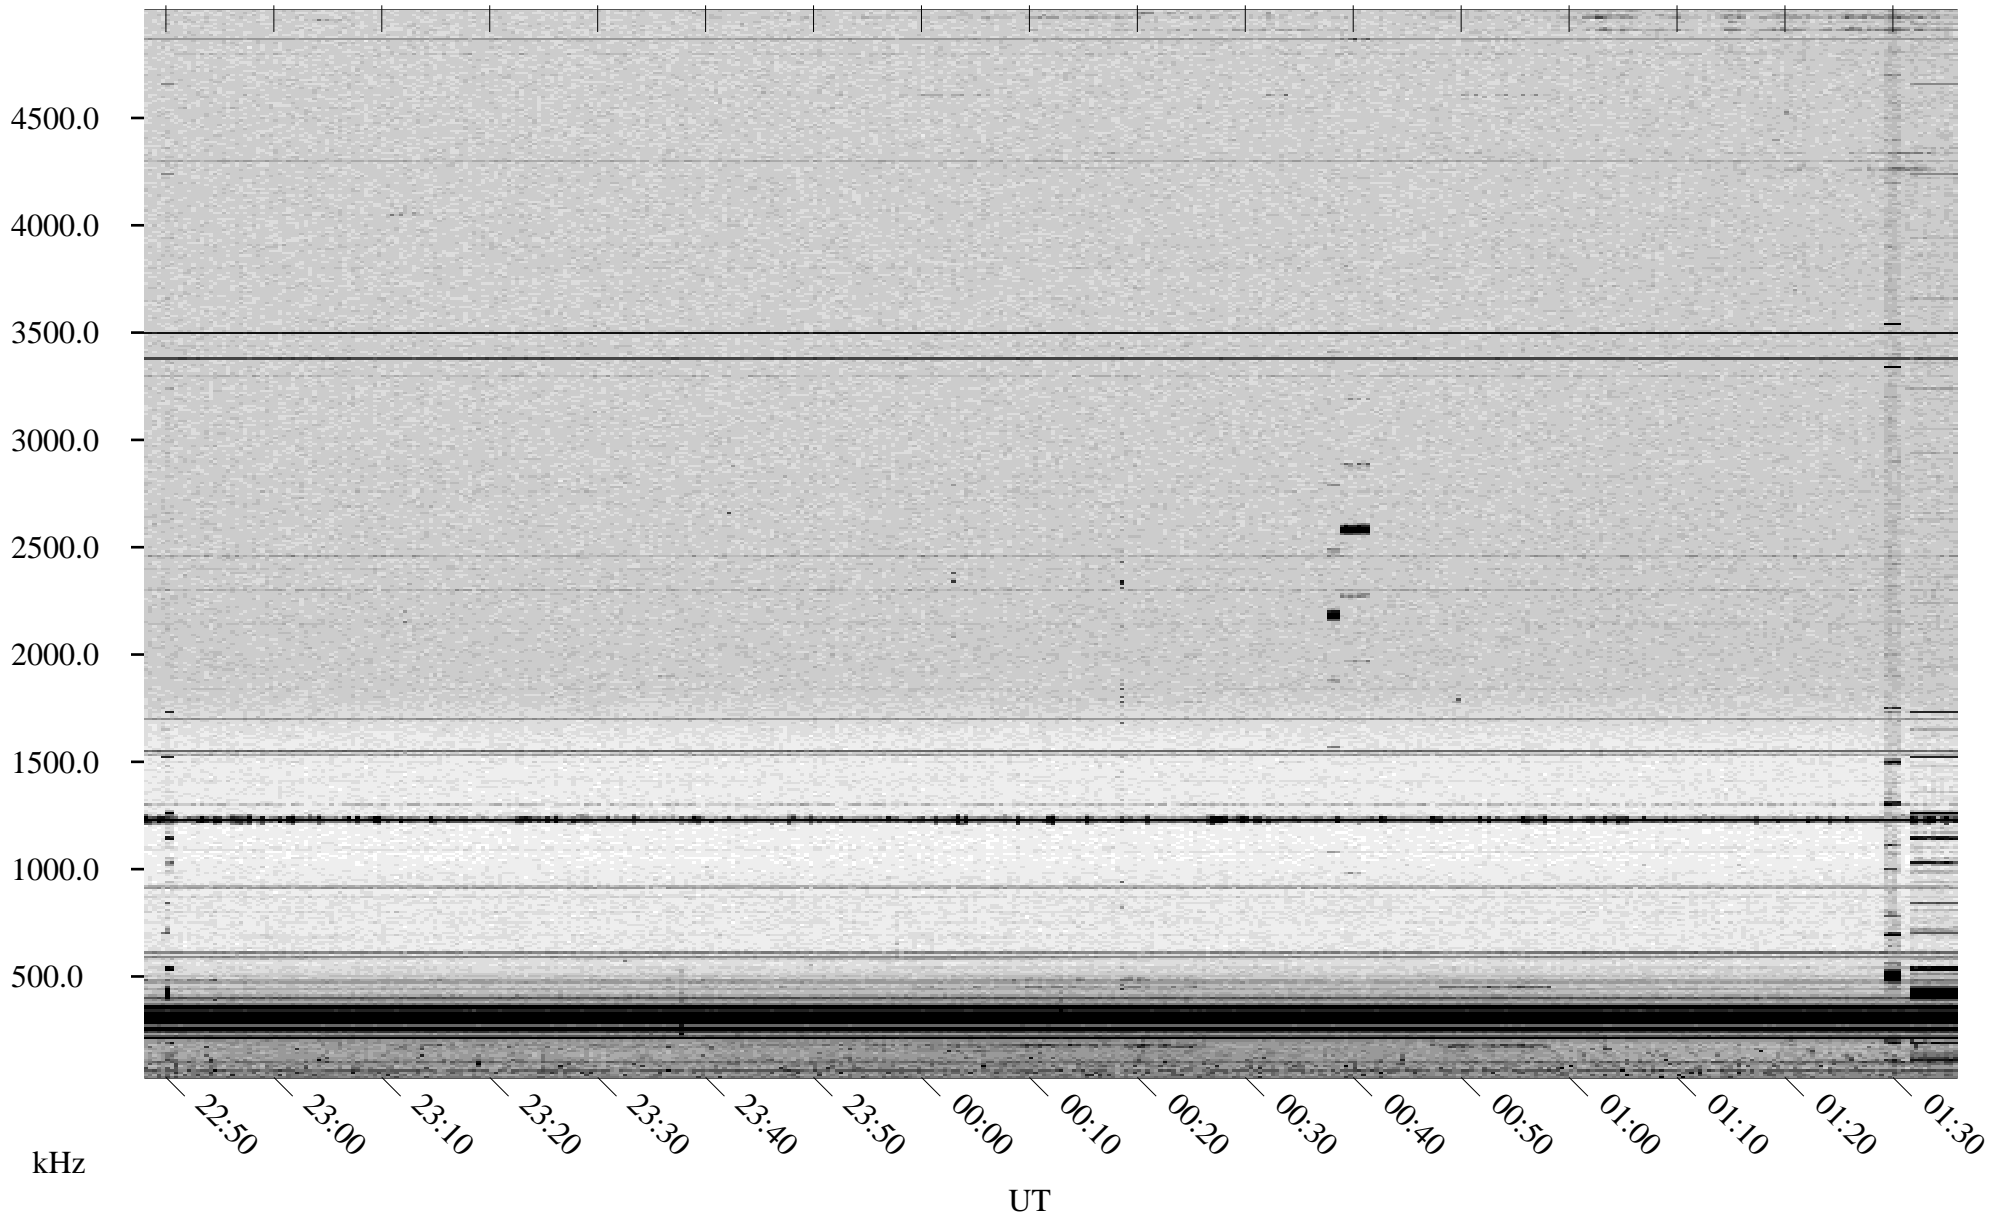

07/15/1998 Churchill, Manitoba

Linear Scale Black = 161 White = 15

ch98196l.r00m max_12

Page 1

07/15/1998 Churchill, Manitoba

Linear Scale Black = 161 White = 15

ch98196l.r00m max_12

07/16/1998 Churchill, Manitoba

Linear Scale Black = 161 White = 15

ch98196l.r00m max_12

Page 3

07/16/1998 Churchill, Manitoba

Linear Scale Black = 161 White = 15

ch98196l.r00m max_12

Page 4