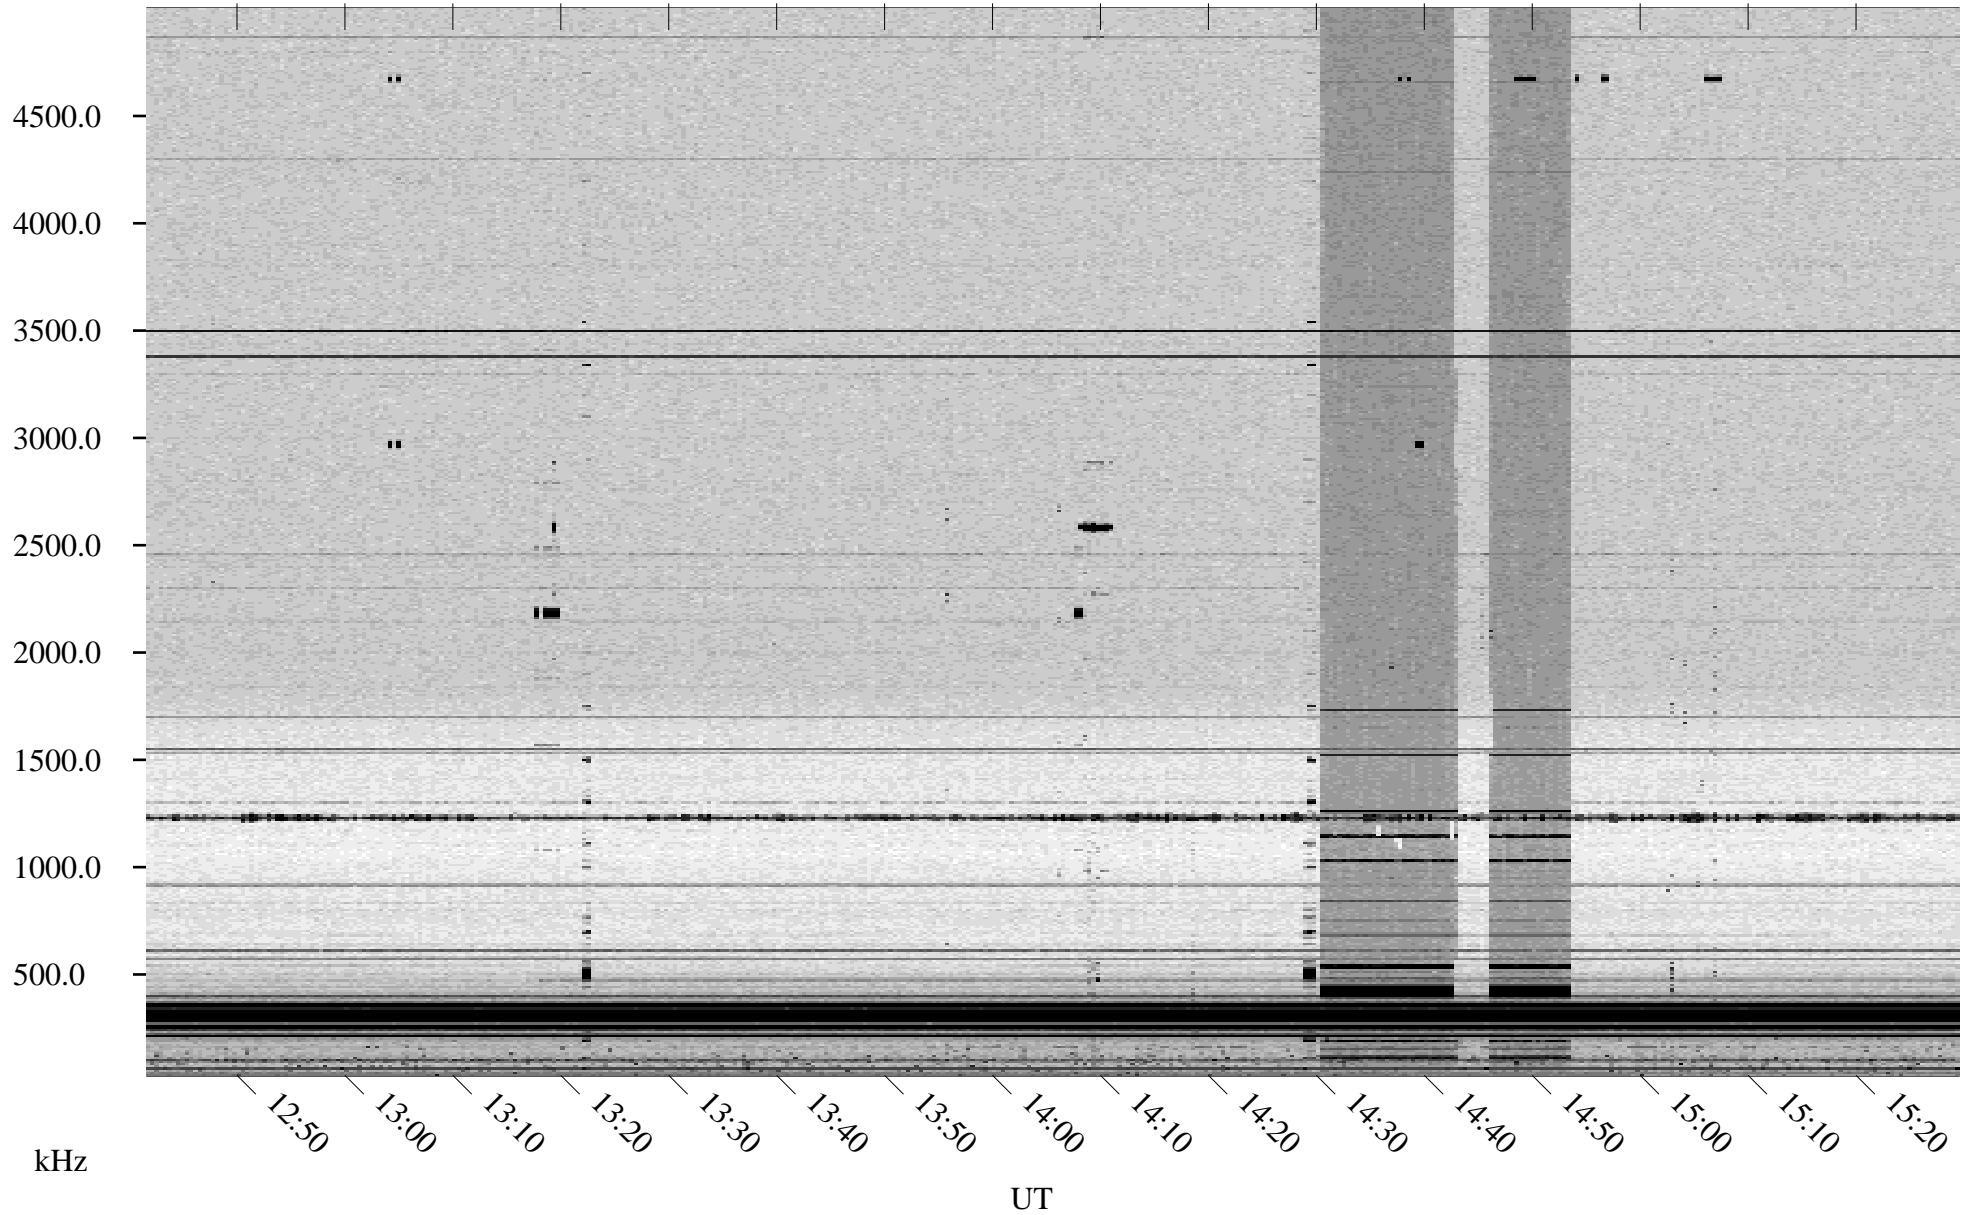

07/16/1998 Churchill, Manitoba

Linear Scale Black = 161 White = 15

ch98197l.r00m max_12

Page 1

07/16/1998 Churchill, Manitoba

Linear Scale Black = 161 White = 15

ch98197l.r00m max_12

Page 2

07/16/1998 Churchill, Manitoba

Linear Scale Black = 161 White = 15

ch98197l.r00m max_12

Page 3