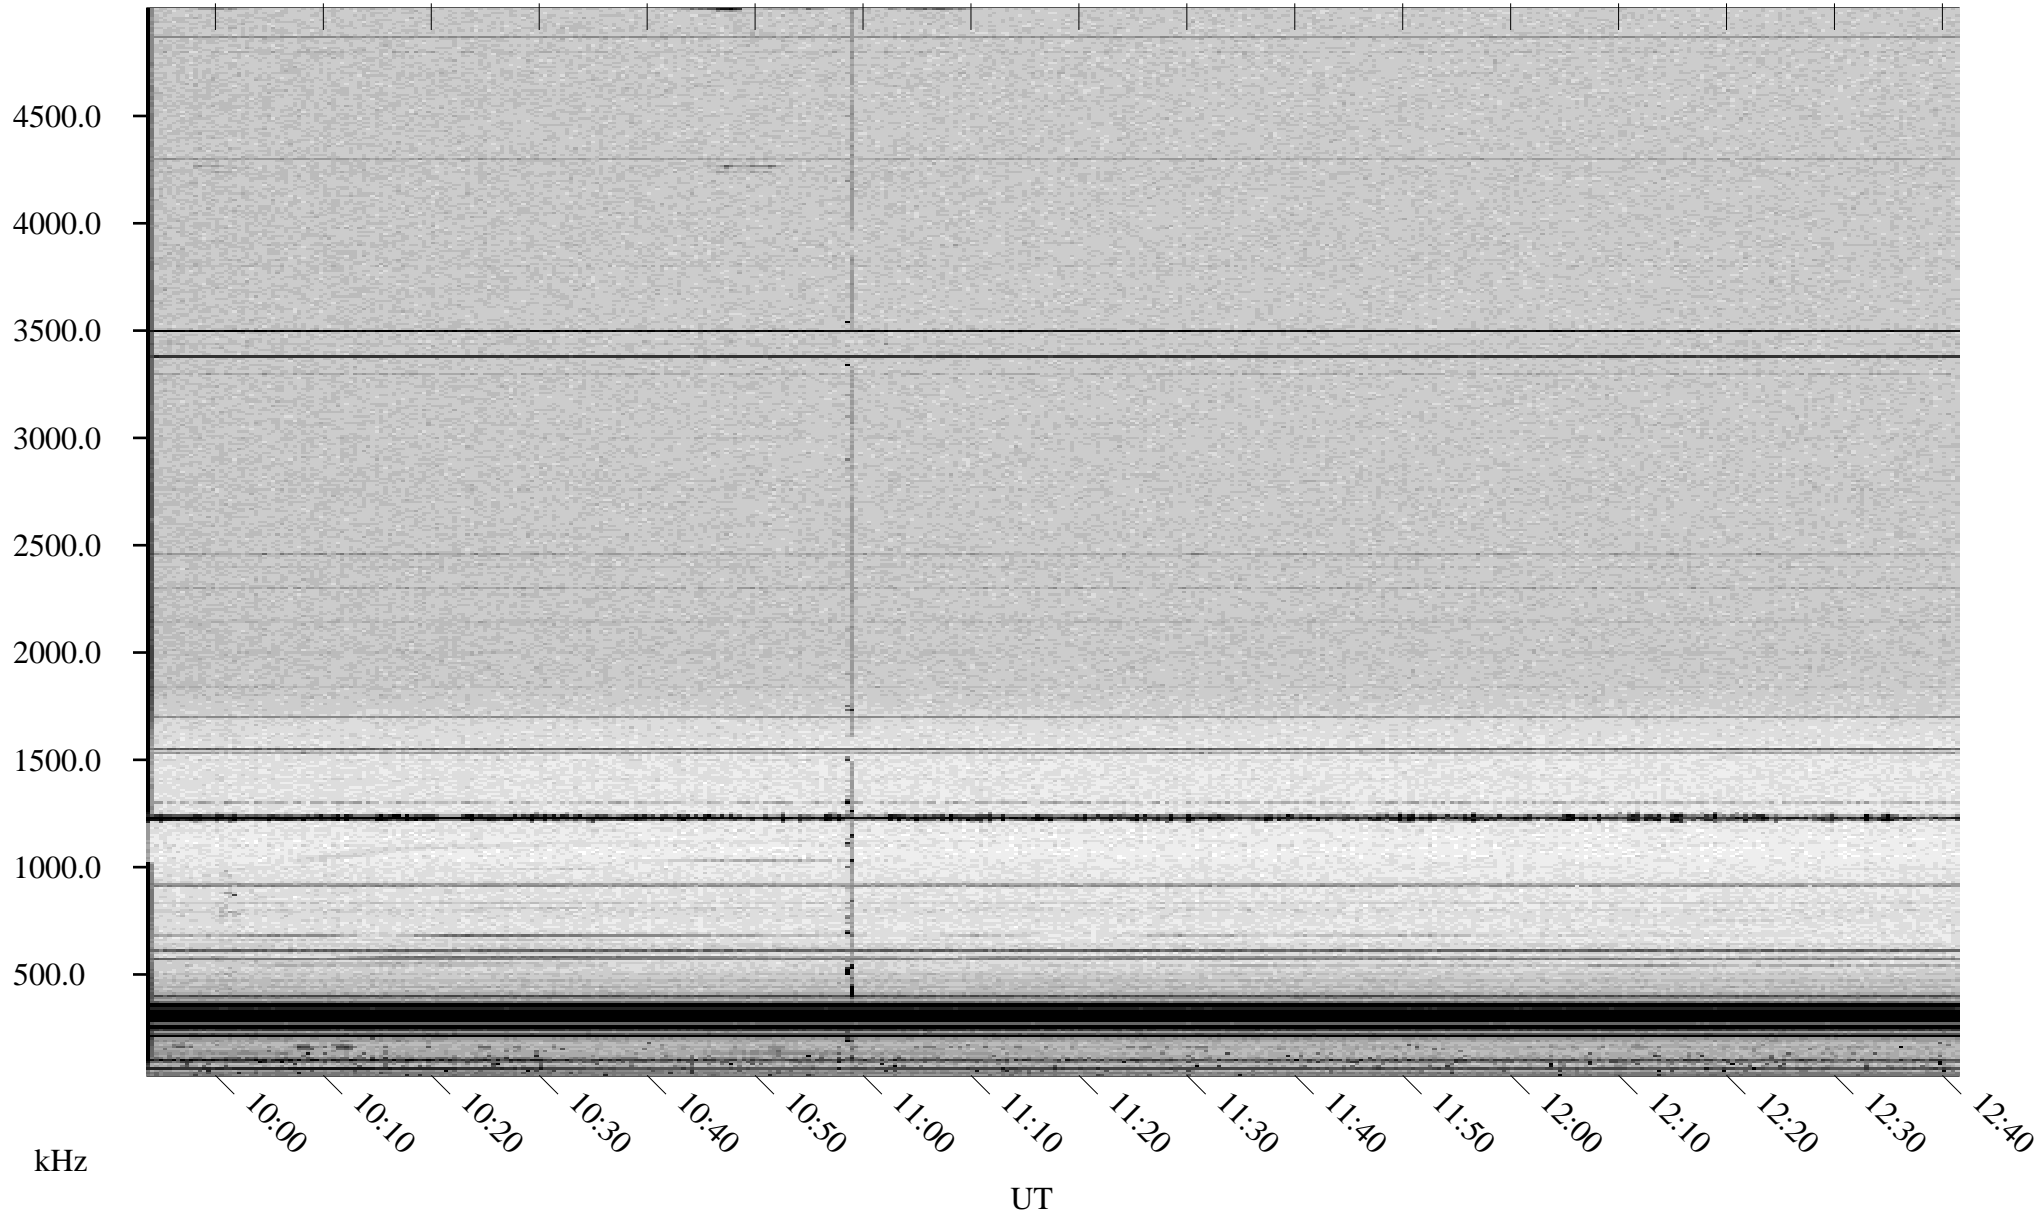

07/16/1998 Churchill, Manitoba

Linear Scale Black = 161 White = 15

ch98197l.r00m max_12

Page 1

07/16/1998 Churchill, Manitoba

Linear Scale Black = 161 White = 15

ch98197l.r00m max_12

Page 2

07/16/1998 Churchill, Manitoba

Linear Scale Black = 161 White = 15

ch98197l.r00m max_12

Page 3