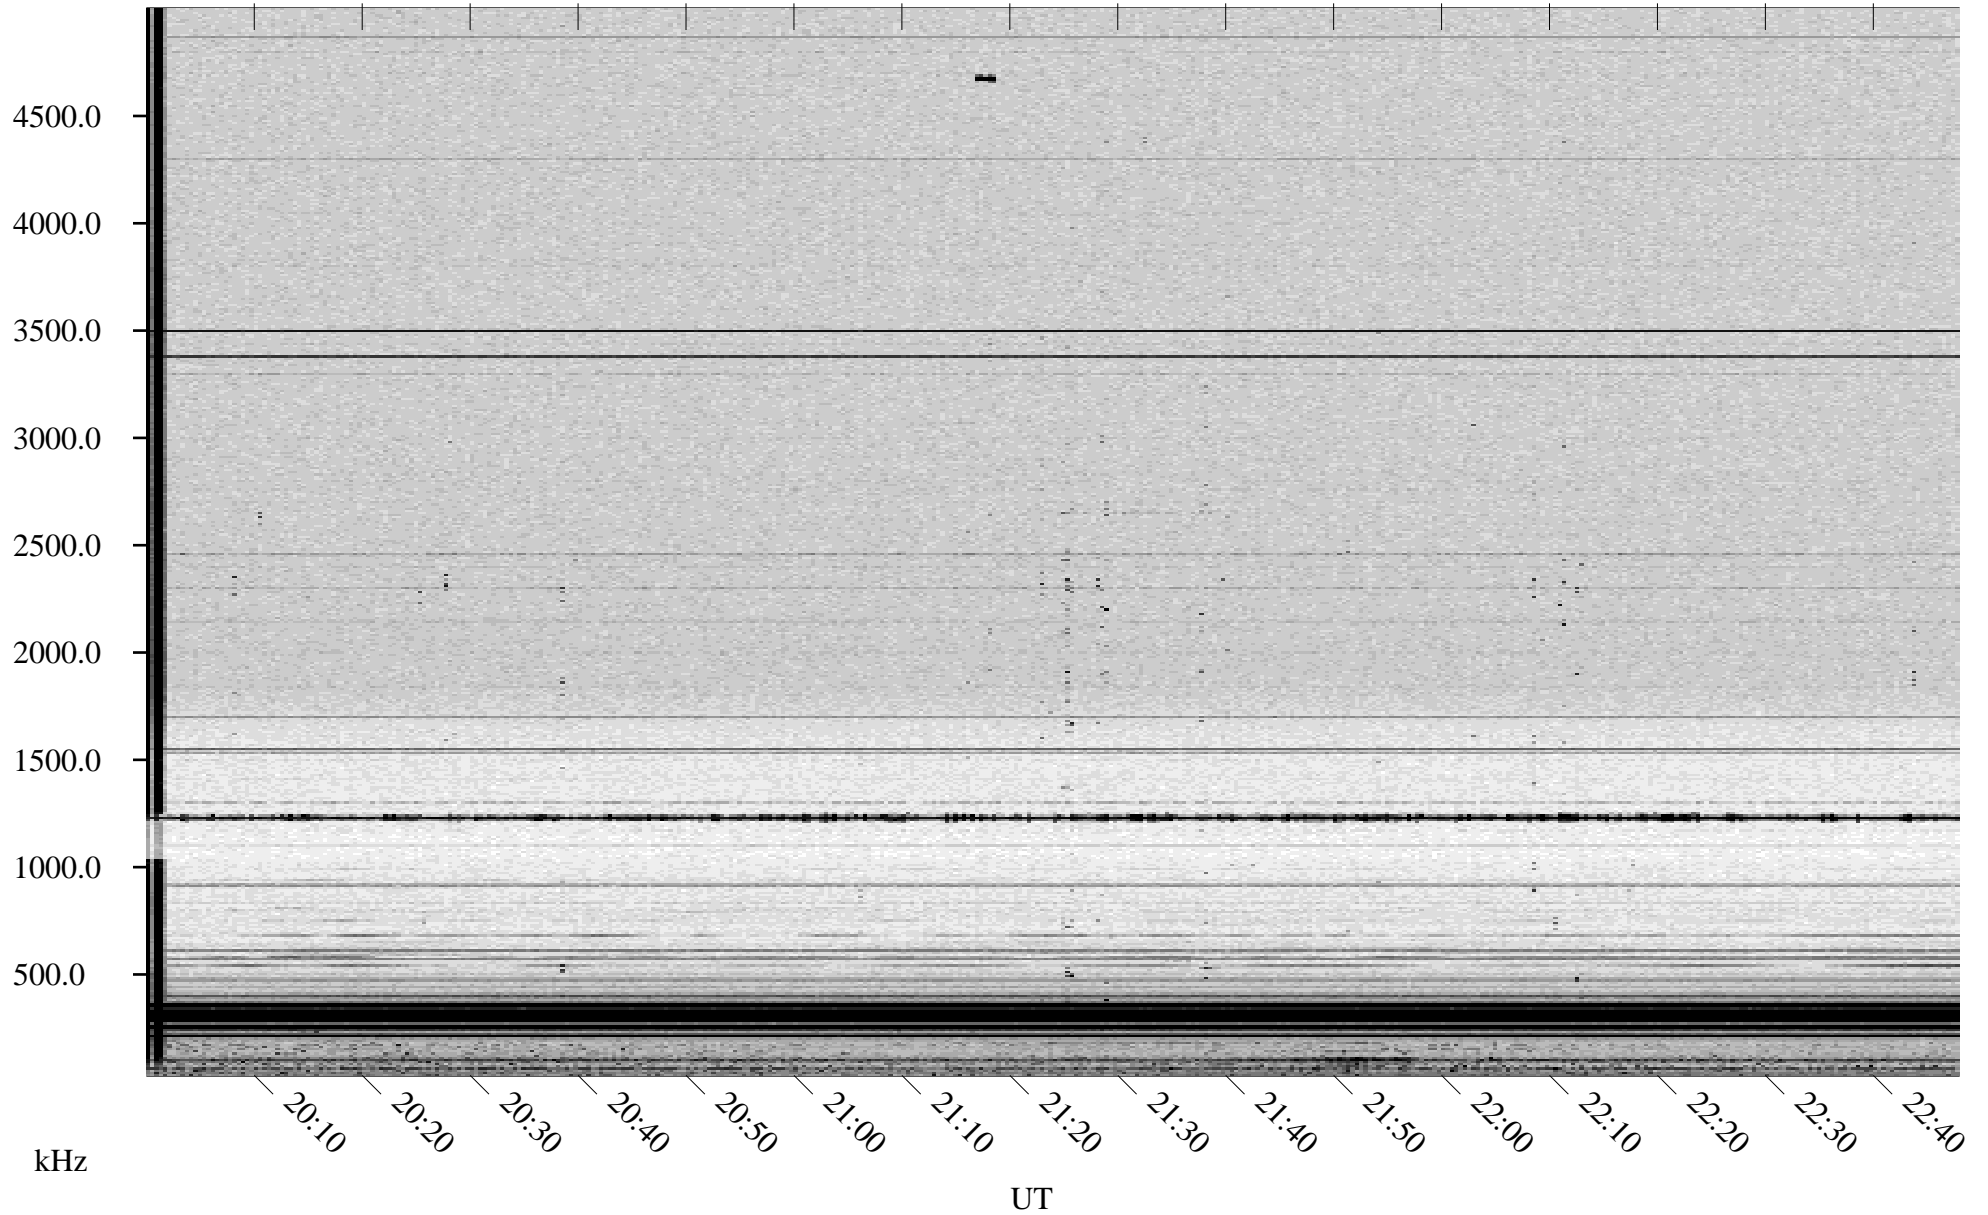

07/16/1998 Churchill, Manitoba

Linear Scale Black = 161 White = 15

ch98197l.r01m max_12

Page 1

07/16/1998 Churchill, Manitoba

Linear Scale Black = 161 White = 15

ch98197l.r01m max_12

Page 2

07/17/1998 Churchill, Manitoba

Linear Scale Black = 161 White = 15

ch98197l.r01m max_12

Page 3