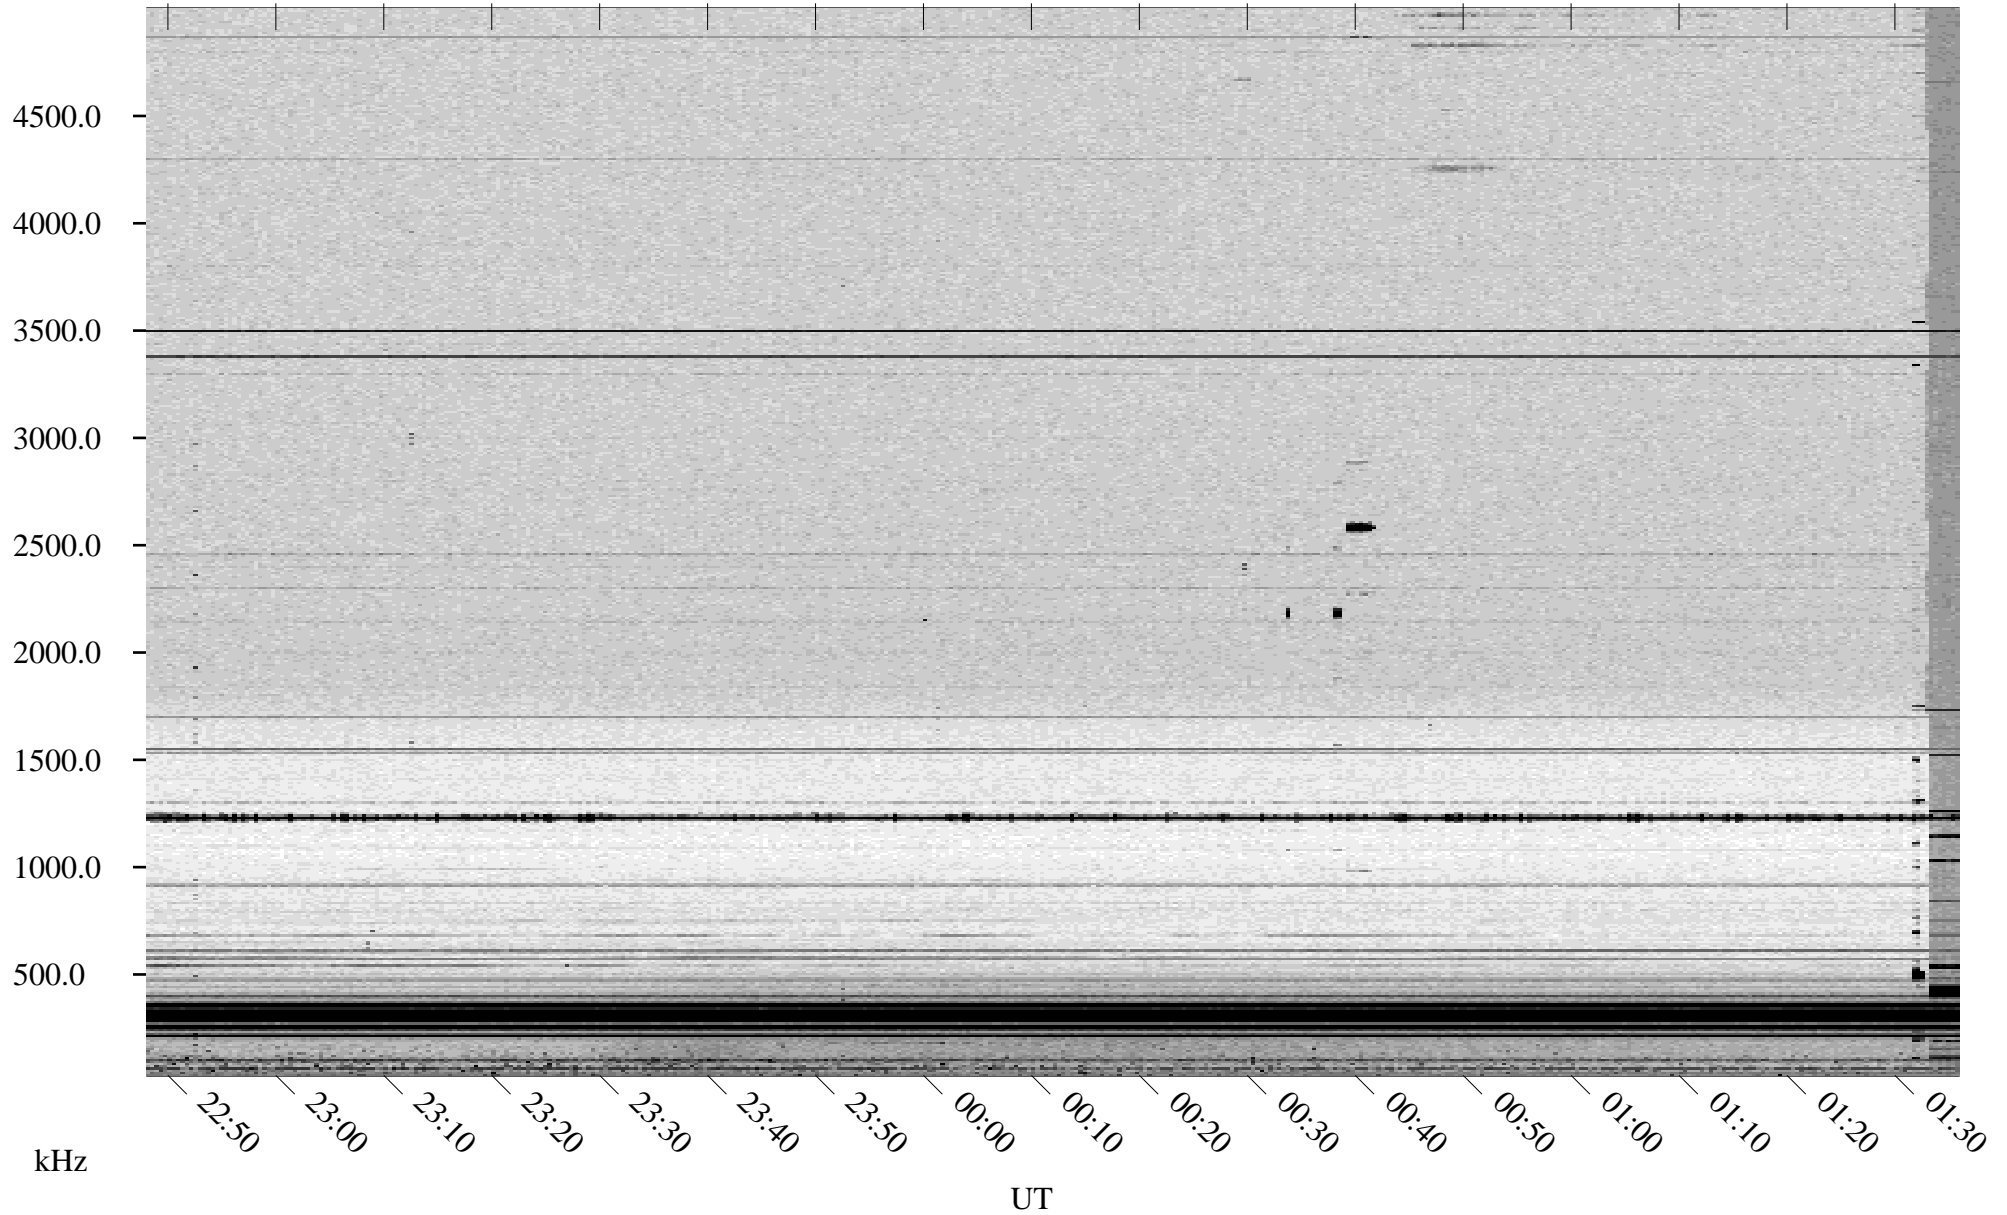

07/16/1998 Churchill, Manitoba

Linear Scale Black = 161 White = 15

ch98197l.r01m max_12

Page 1

07/16/1998 Churchill, Manitoba

Linear Scale Black = 161 White = 15

ch98197l.r01m max_12

Page 2

07/17/1998 Churchill, Manitoba

Linear Scale Black = 161 White = 15

ch98197l.r01m max_12

Page 3