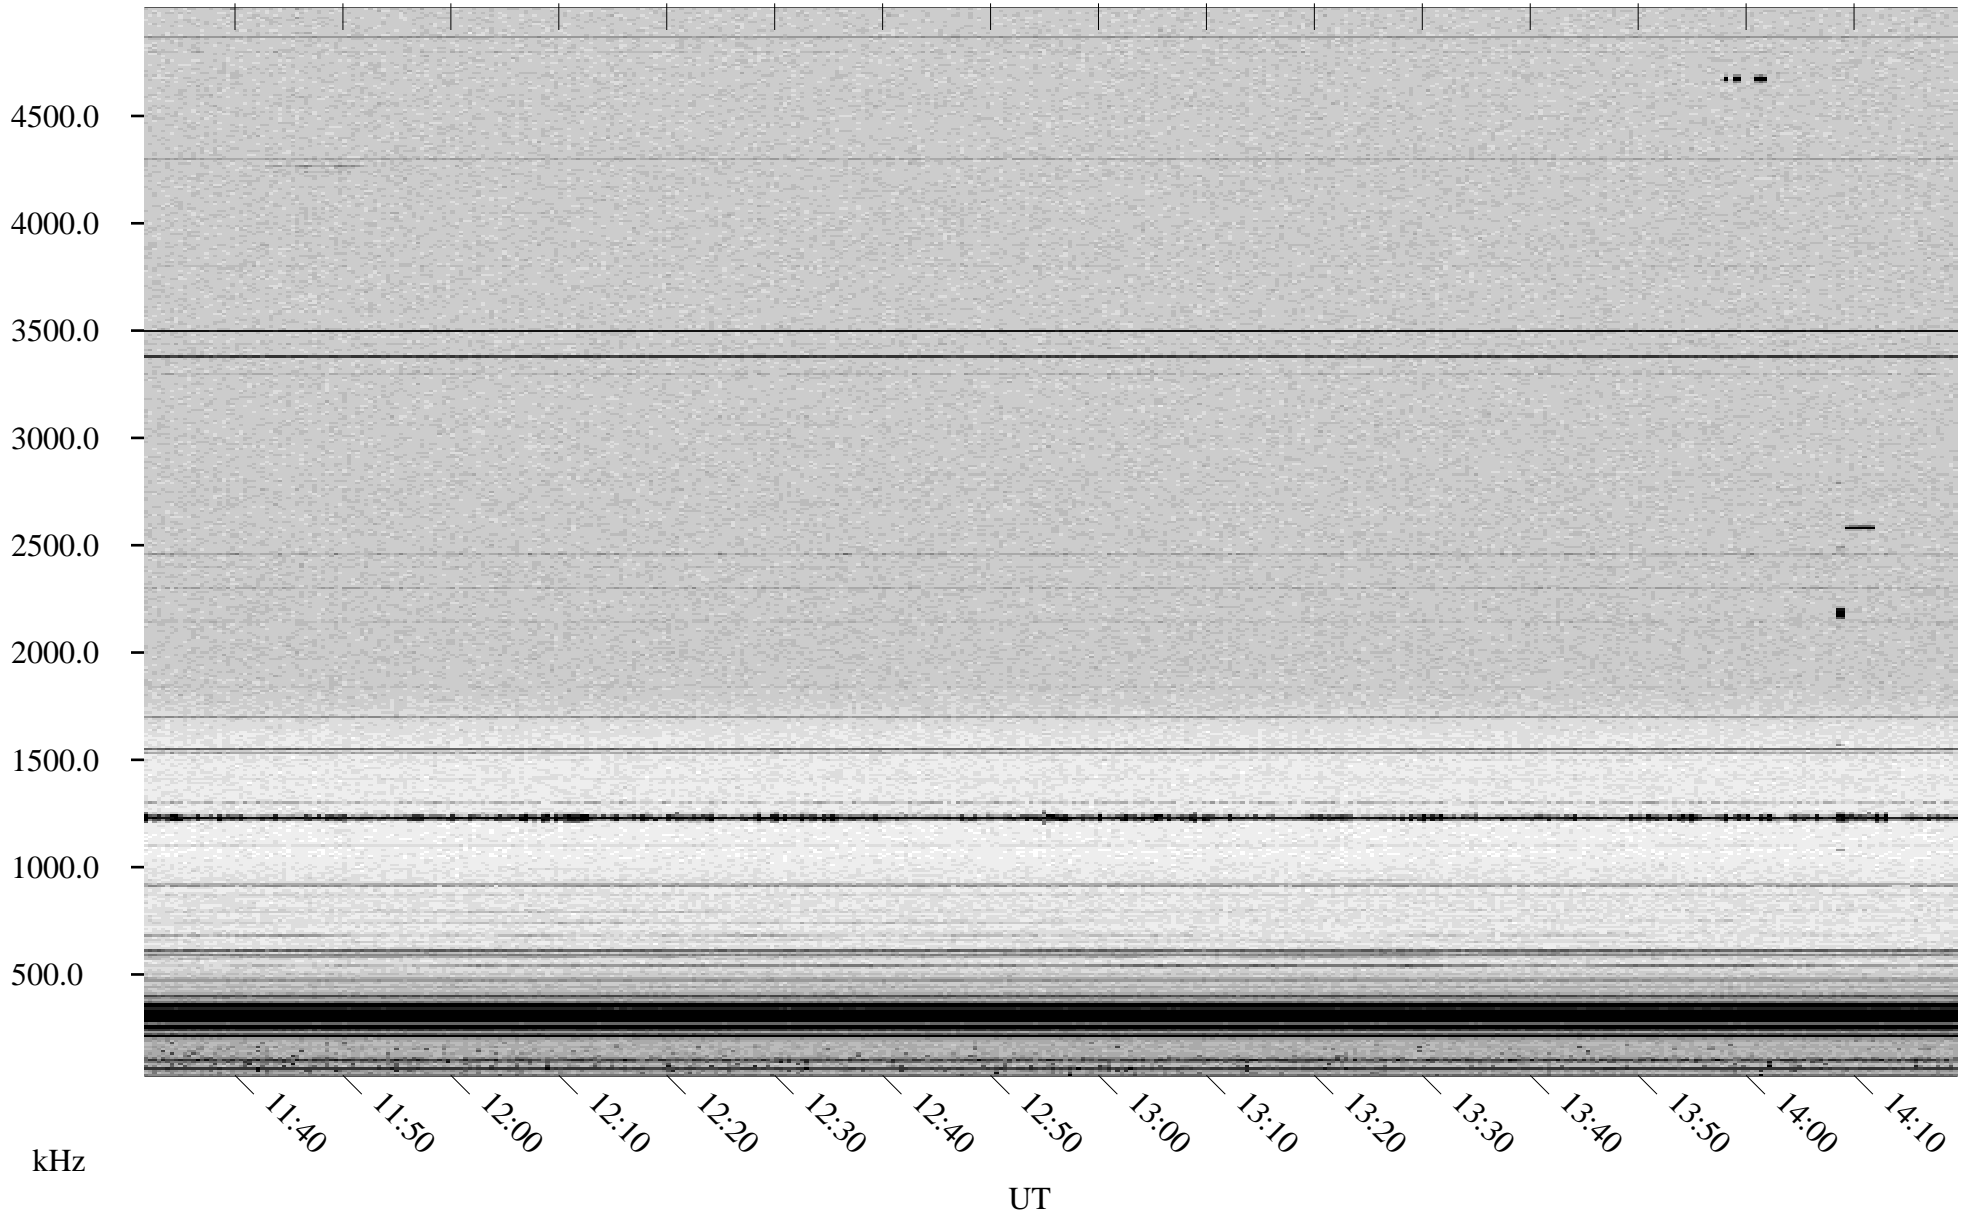

07/17/1998 Churchill, Manitoba

Linear Scale Black = 161 White = 15

ch98198l.r00m max_12

Page 1

07/17/1998 Churchill, Manitoba

Linear Scale Black = 161 White = 15

ch98198l.r00m max_12

Page 2

07/17/1998 Churchill, Manitoba

Linear Scale Black = 161 White = 15

ch98198l.r00m max_12

Page 3

07/17/1998 Churchill, Manitoba

Linear Scale Black = 161 White = 15

ch98198l.r00m max_12

Page 4

07/17/1998 Churchill, Manitoba

Linear Scale Black = 161 White = 15

ch98198l.r00m max_12

Page 5