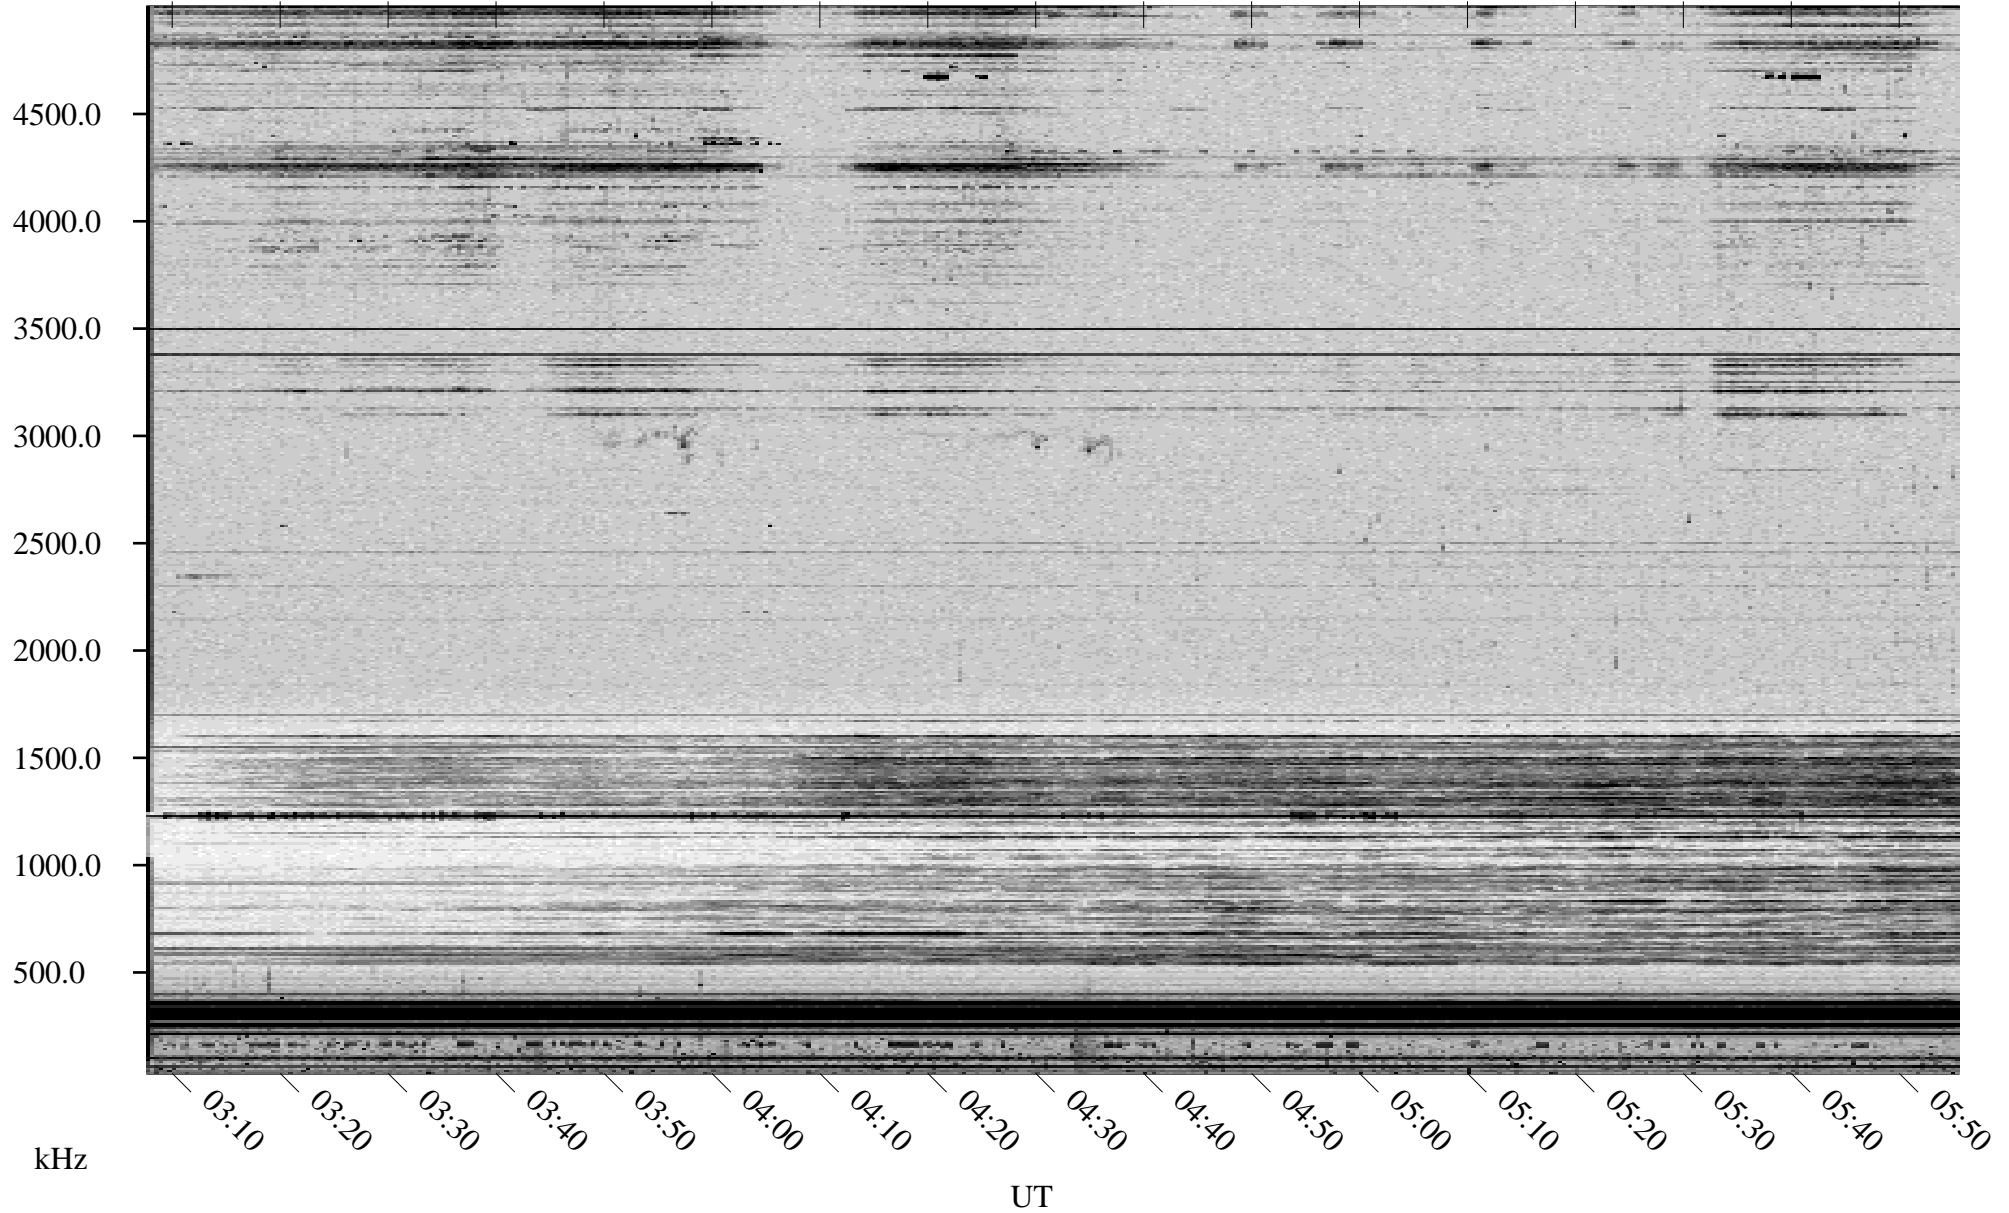

07/17/1998 Churchill, Manitoba

Linear Scale Black = 161 White = 15

ch98198l.r00m max_12

Page 1

07/17/1998 Churchill, Manitoba

Linear Scale Black = 161 White = 15

ch98198l.r00m max_12

Page 2

07/17/1998 Churchill, Manitoba

Linear Scale Black = 161 White = 15

ch98198l.r00m max_12

Page 3

07/17/1998 Churchill, Manitoba

Linear Scale Black = 161 White = 15

ch98198l.r00m max_12

Page 4

07/17/1998 Churchill, Manitoba

Linear Scale Black = 161 White = 15

ch98198l.r00m max_12

Page 5