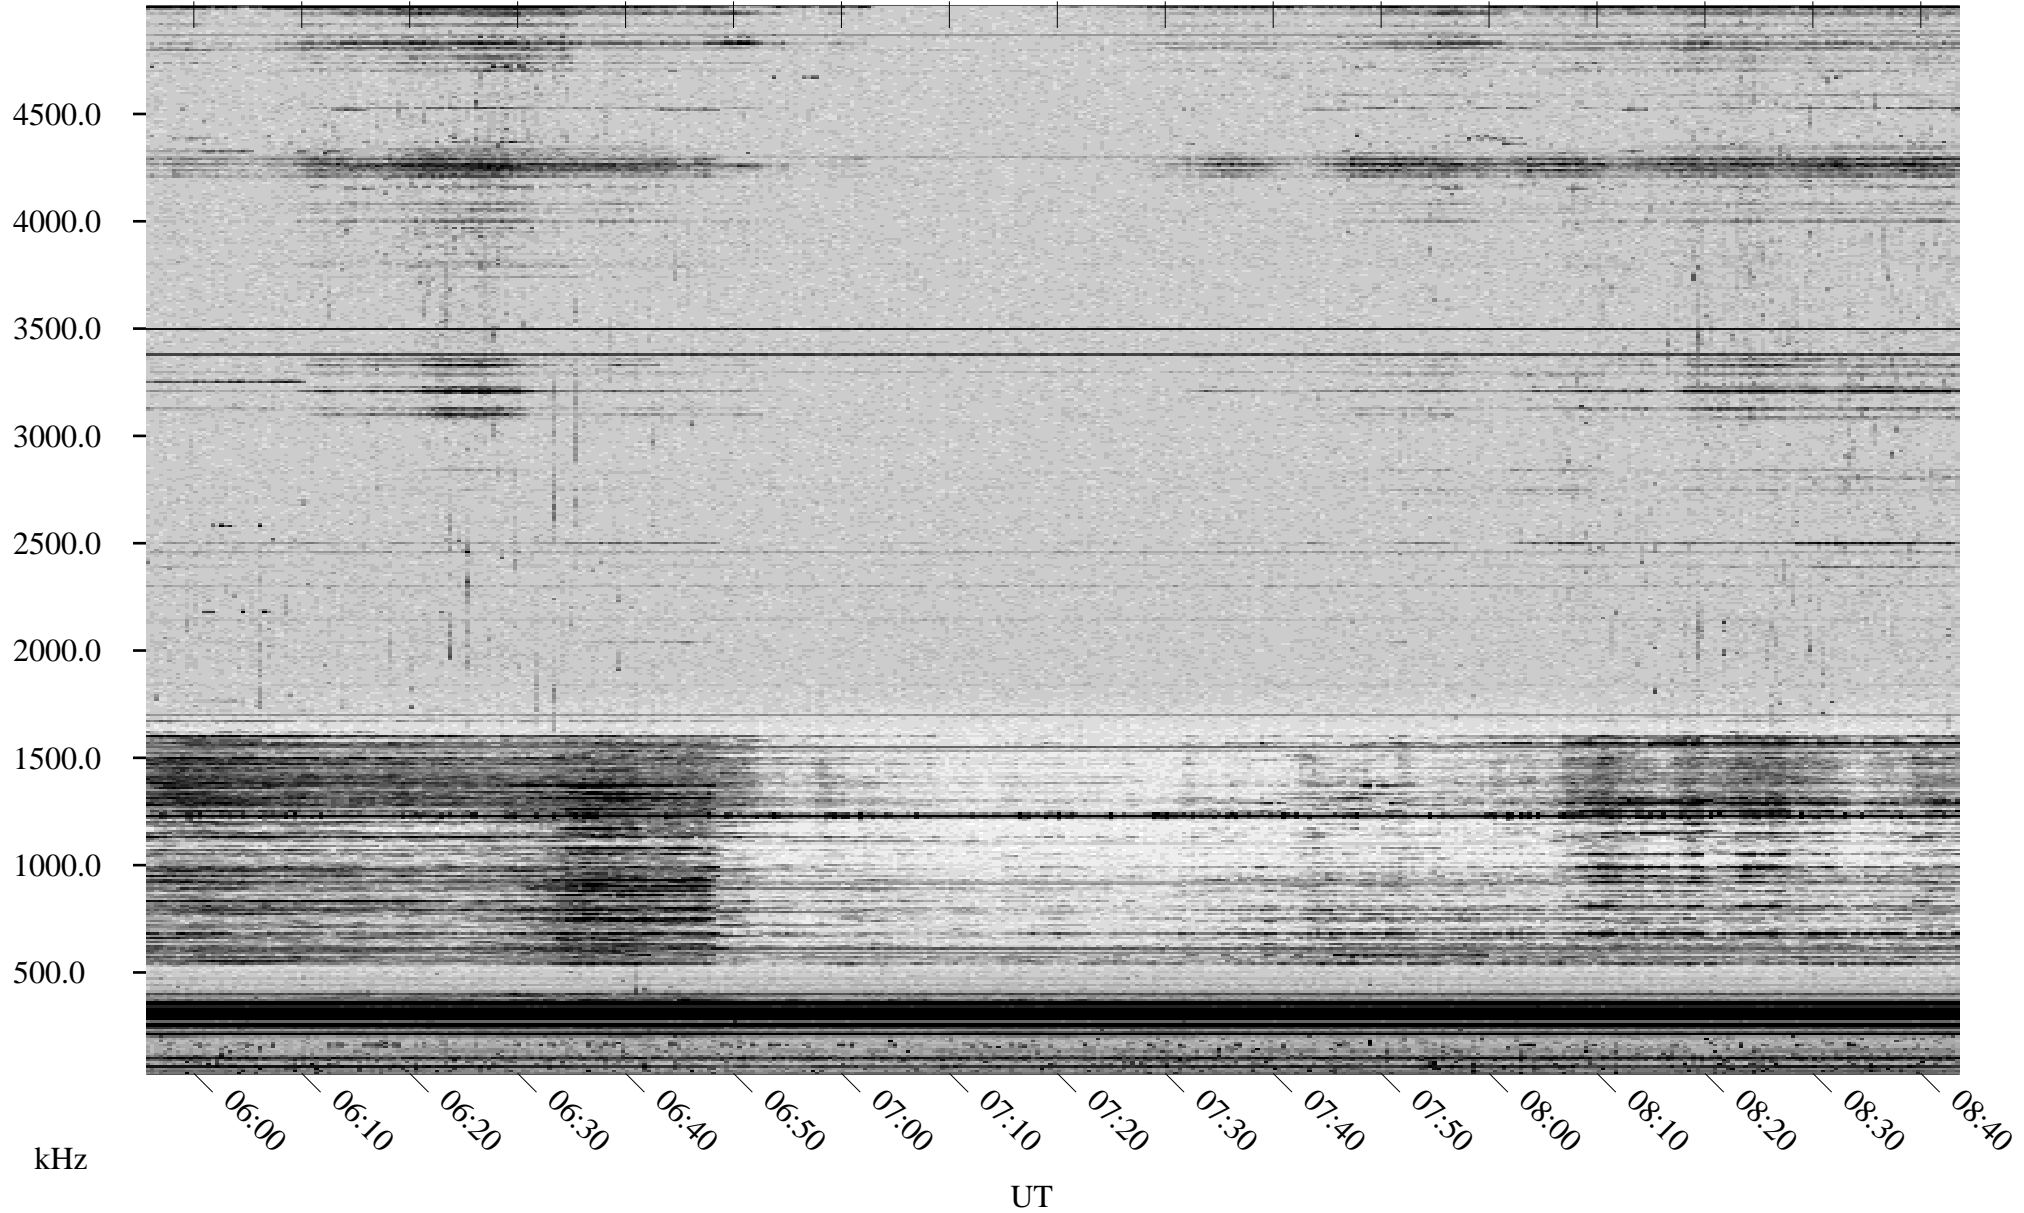

07/17/1998 Churchill, Manitoba

Linear Scale Black = 161 White = 15

ch98198l.r00m max_12

Page 1

07/17/1998 Churchill, Manitoba

Linear Scale Black = 161 White = 15

ch98198l.r00m max_12

Page 2

07/17/1998 Churchill, Manitoba

Linear Scale Black = 161 White = 15

ch98198l.r00m max_12

Page 3

07/17/1998 Churchill, Manitoba

Linear Scale Black = 161 White = 15

ch98198l.r00m max_12

Page 4

07/17/1998 Churchill, Manitoba

Linear Scale Black = 161 White = 15

ch98198l.r00m max_12

Page 5