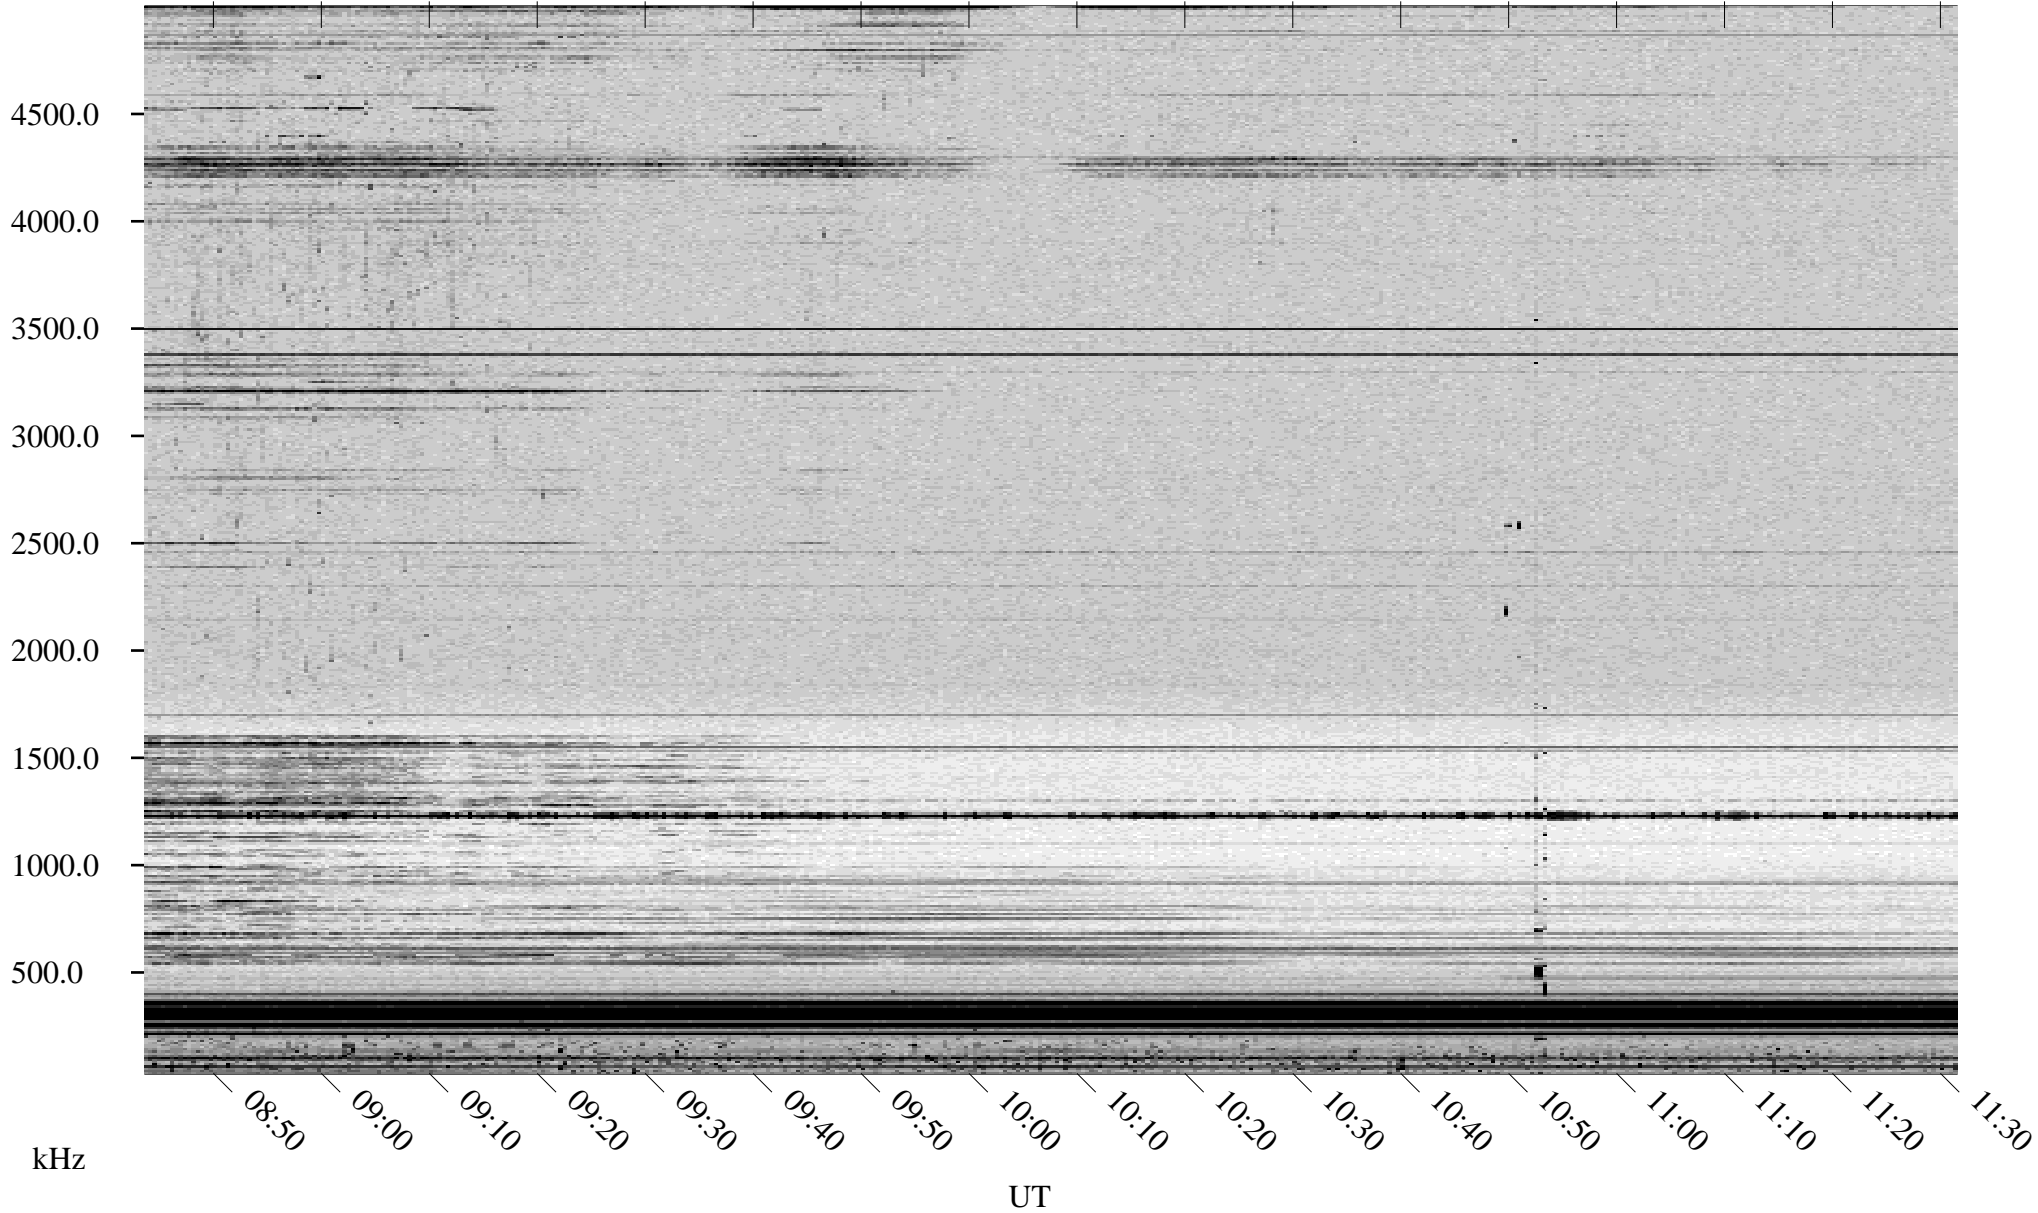

07/17/1998 Churchill, Manitoba

Linear Scale Black = 161 White = 15

ch98198l.r00m max_12

Page 1

07/17/1998 Churchill, Manitoba

Linear Scale Black = 161 White = 15

ch98198l.r00m max_12

Page 2

07/17/1998 Churchill, Manitoba

Linear Scale Black = 161 White = 15

ch98198l.r00m max_12

Page 3

07/17/1998 Churchill, Manitoba

Linear Scale Black = 161 White = 15

ch98198l.r00m max_12

Page 4

07/17/1998 Churchill, Manitoba

Linear Scale Black = 161 White = 15

ch98198l.r00m max_12

Page 5