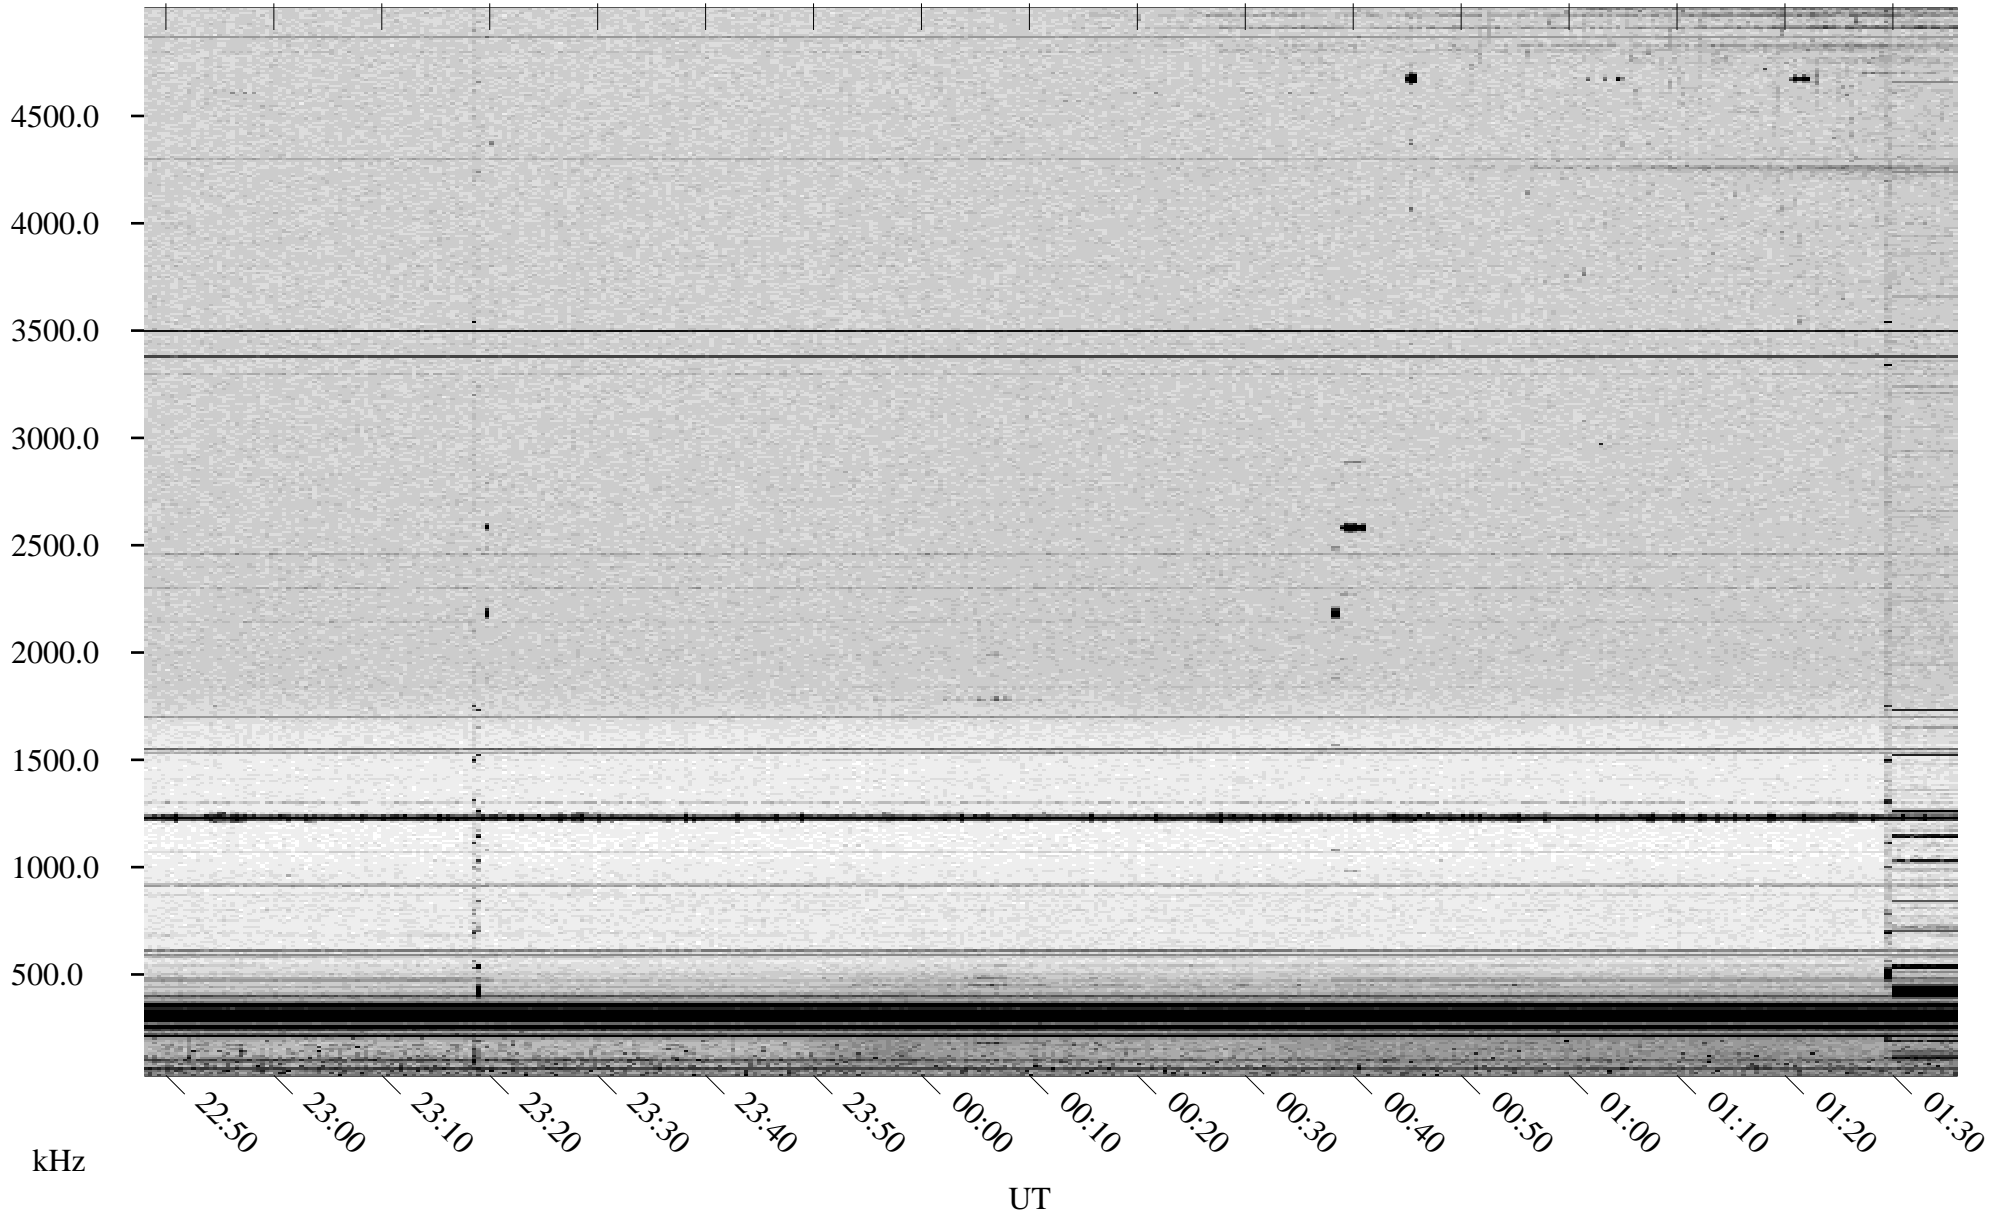

07/17/1998 Churchill, Manitoba

Linear Scale Black = 161 White = 15

ch98198l.r01m max_12

Page 1

07/17/1998 Churchill, Manitoba

Linear Scale Black = 161 White = 15

ch98198l.r01m max_12

Page 2

07/18/1998 Churchill, Manitoba

Linear Scale Black = 161 White = 15

ch98198l.r01m max_12

Page 3