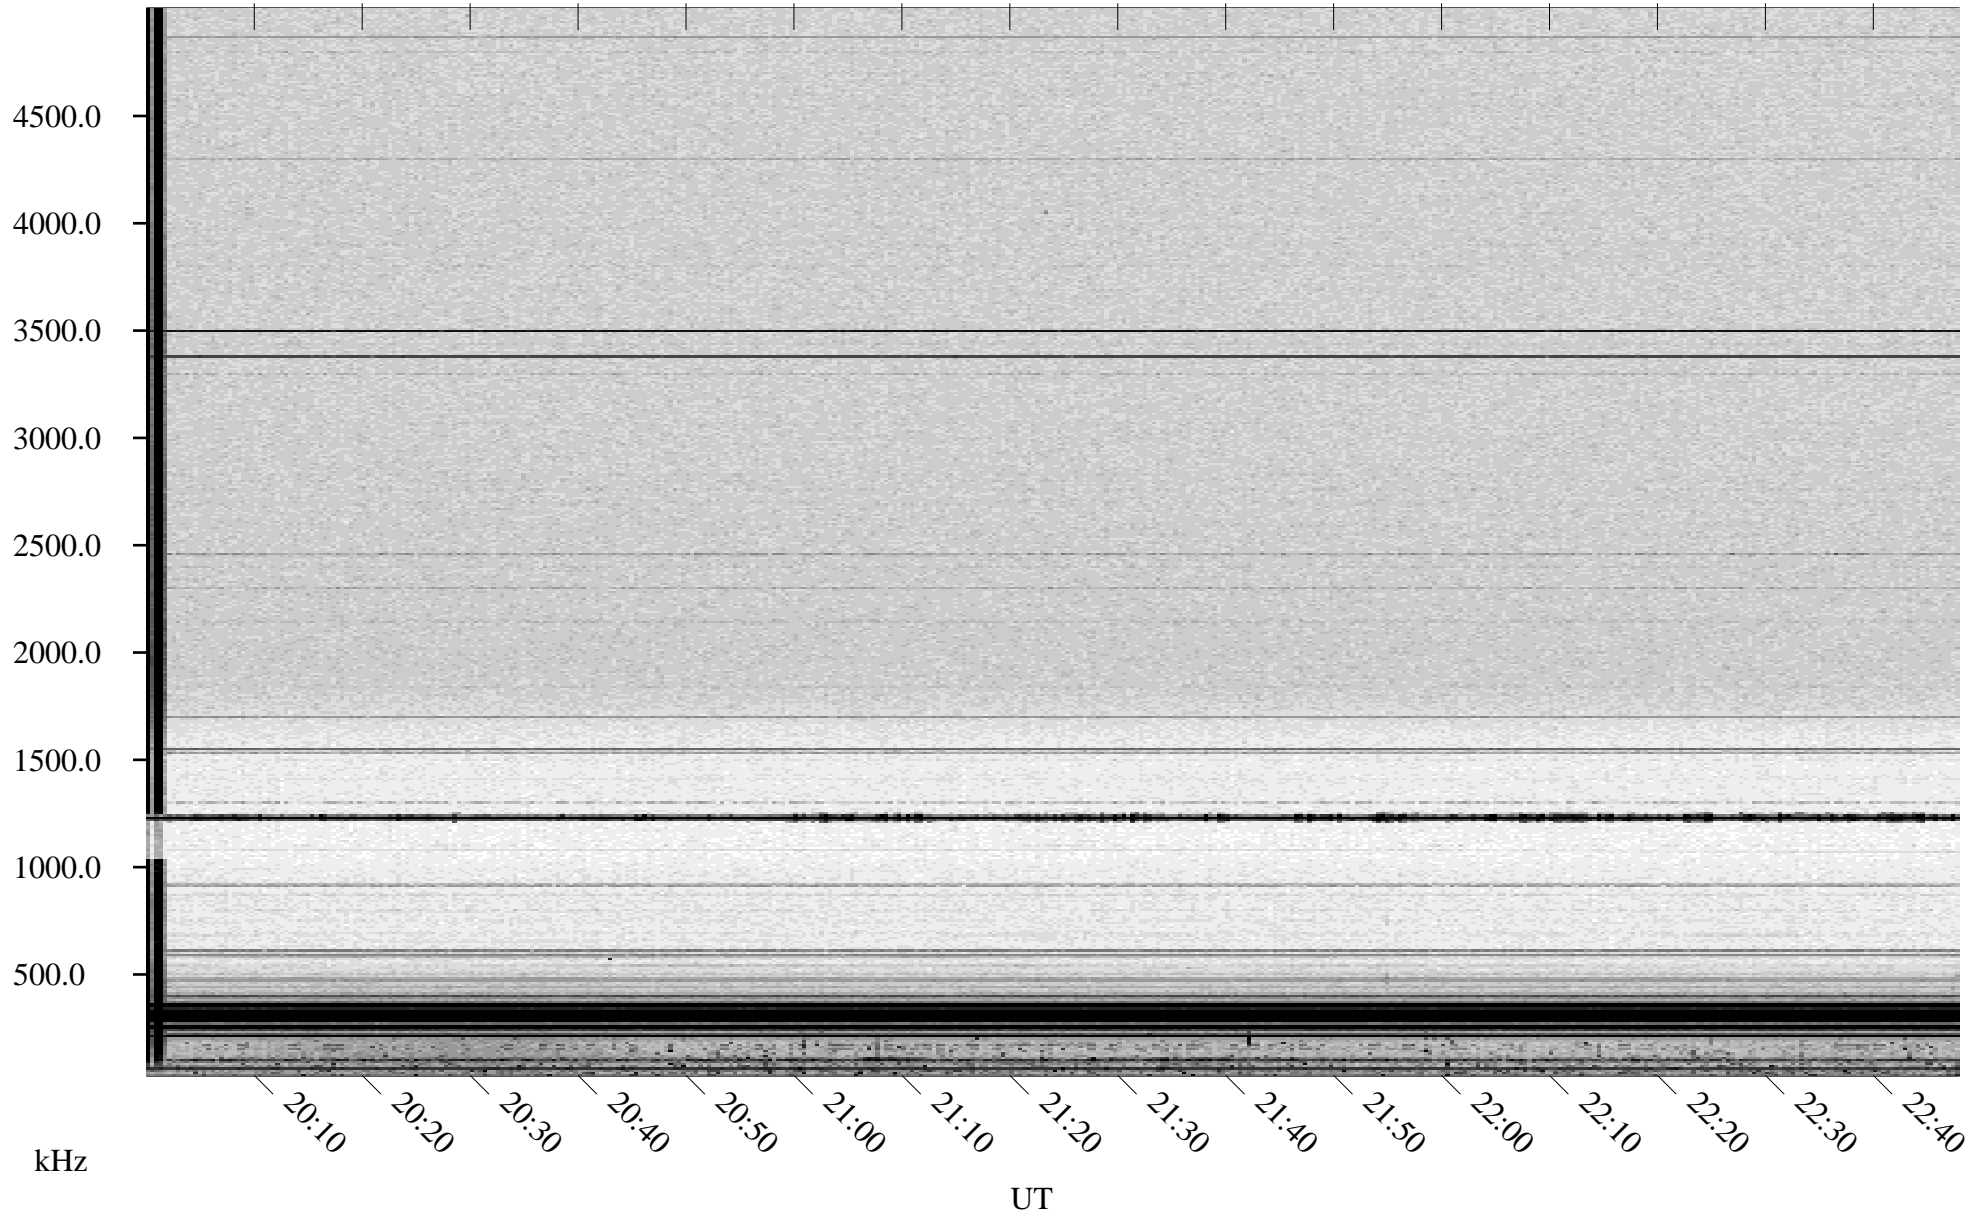

07/17/1998 Churchill, Manitoba

Linear Scale Black = 161 White = 15

ch98198l.r01m max_12

Page 1

07/17/1998 Churchill, Manitoba

Linear Scale Black = 161 White = 15

ch98198l.r01m max_12

Page 2

07/18/1998 Churchill, Manitoba

Linear Scale Black = 161 White = 15

ch98198l.r01m max_12

Page 3