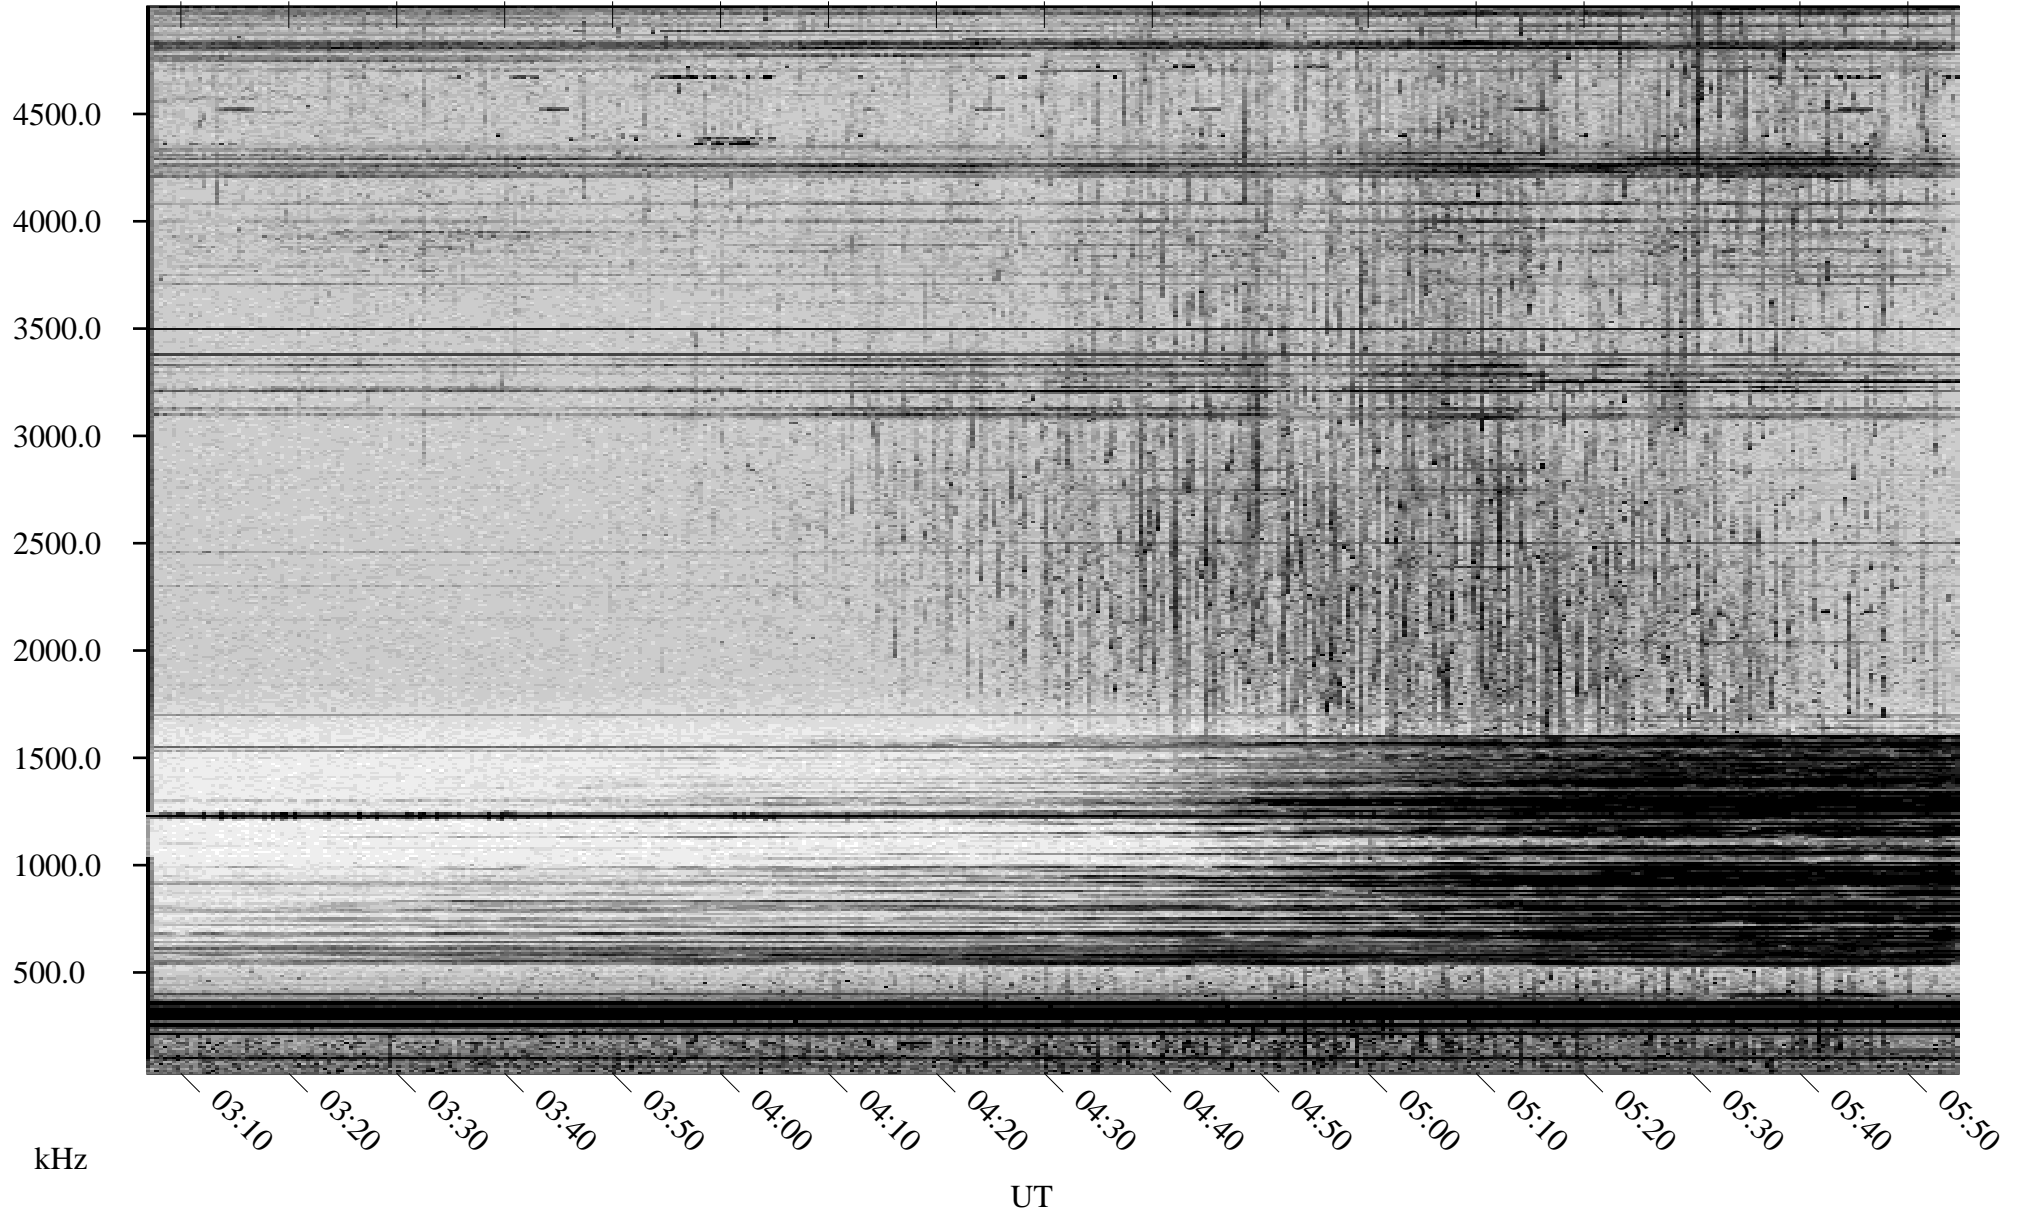

07/18/1998 Churchill, Manitoba

Linear Scale Black = 161 White = 15

ch98199l.r00m max_12

Page 1

07/18/1998 Churchill, Manitoba

Linear Scale Black = 161 White = 15

ch98199l.r00m max_12

Page 2

07/18/1998 Churchill, Manitoba

Linear Scale Black = 161 White = 15

ch98199l.r00m max_12

Page 3

07/18/1998 Churchill, Manitoba

Linear Scale Black = 161 White = 15

ch98199l.r00m max_12

Page 4

07/18/1998 Churchill, Manitoba

Linear Scale Black = 161 White = 15

ch98199l.r00m max_12

Page 5