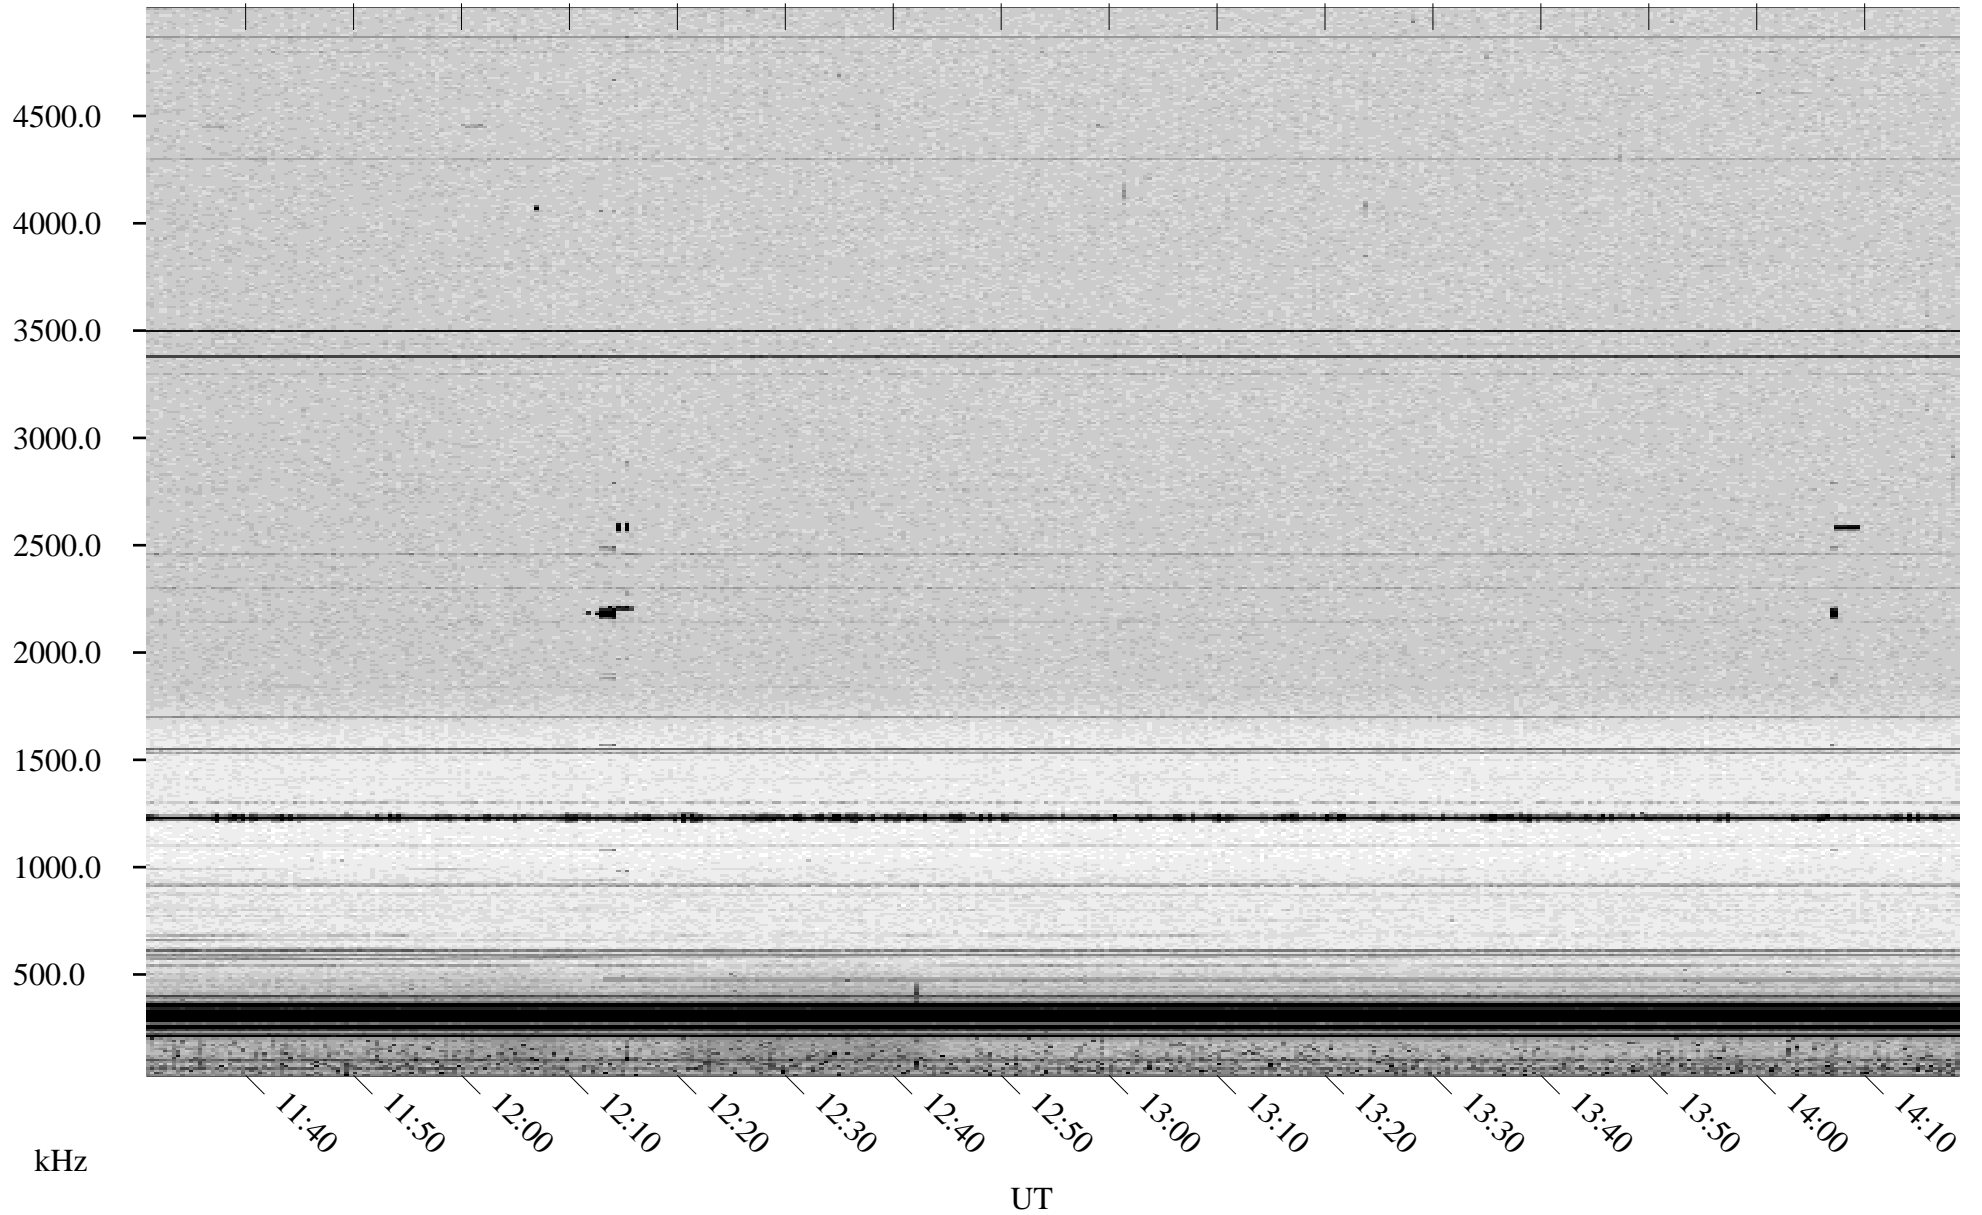

07/18/1998 Churchill, Manitoba

Linear Scale Black = 161 White = 15

ch98199l.r00m max_12

Page 1

07/18/1998 Churchill, Manitoba

Linear Scale Black = 161 White = 15

ch98199l.r00m max_12

Page 2

07/18/1998 Churchill, Manitoba

Linear Scale Black = 161 White = 15

ch98199l.r00m max_12

Page 3

07/18/1998 Churchill, Manitoba

Linear Scale Black = 161 White = 15

ch98199l.r00m max_12

Page 4

07/18/1998 Churchill, Manitoba

Linear Scale Black = 161 White = 15

ch98199l.r00m max_12

Page 5