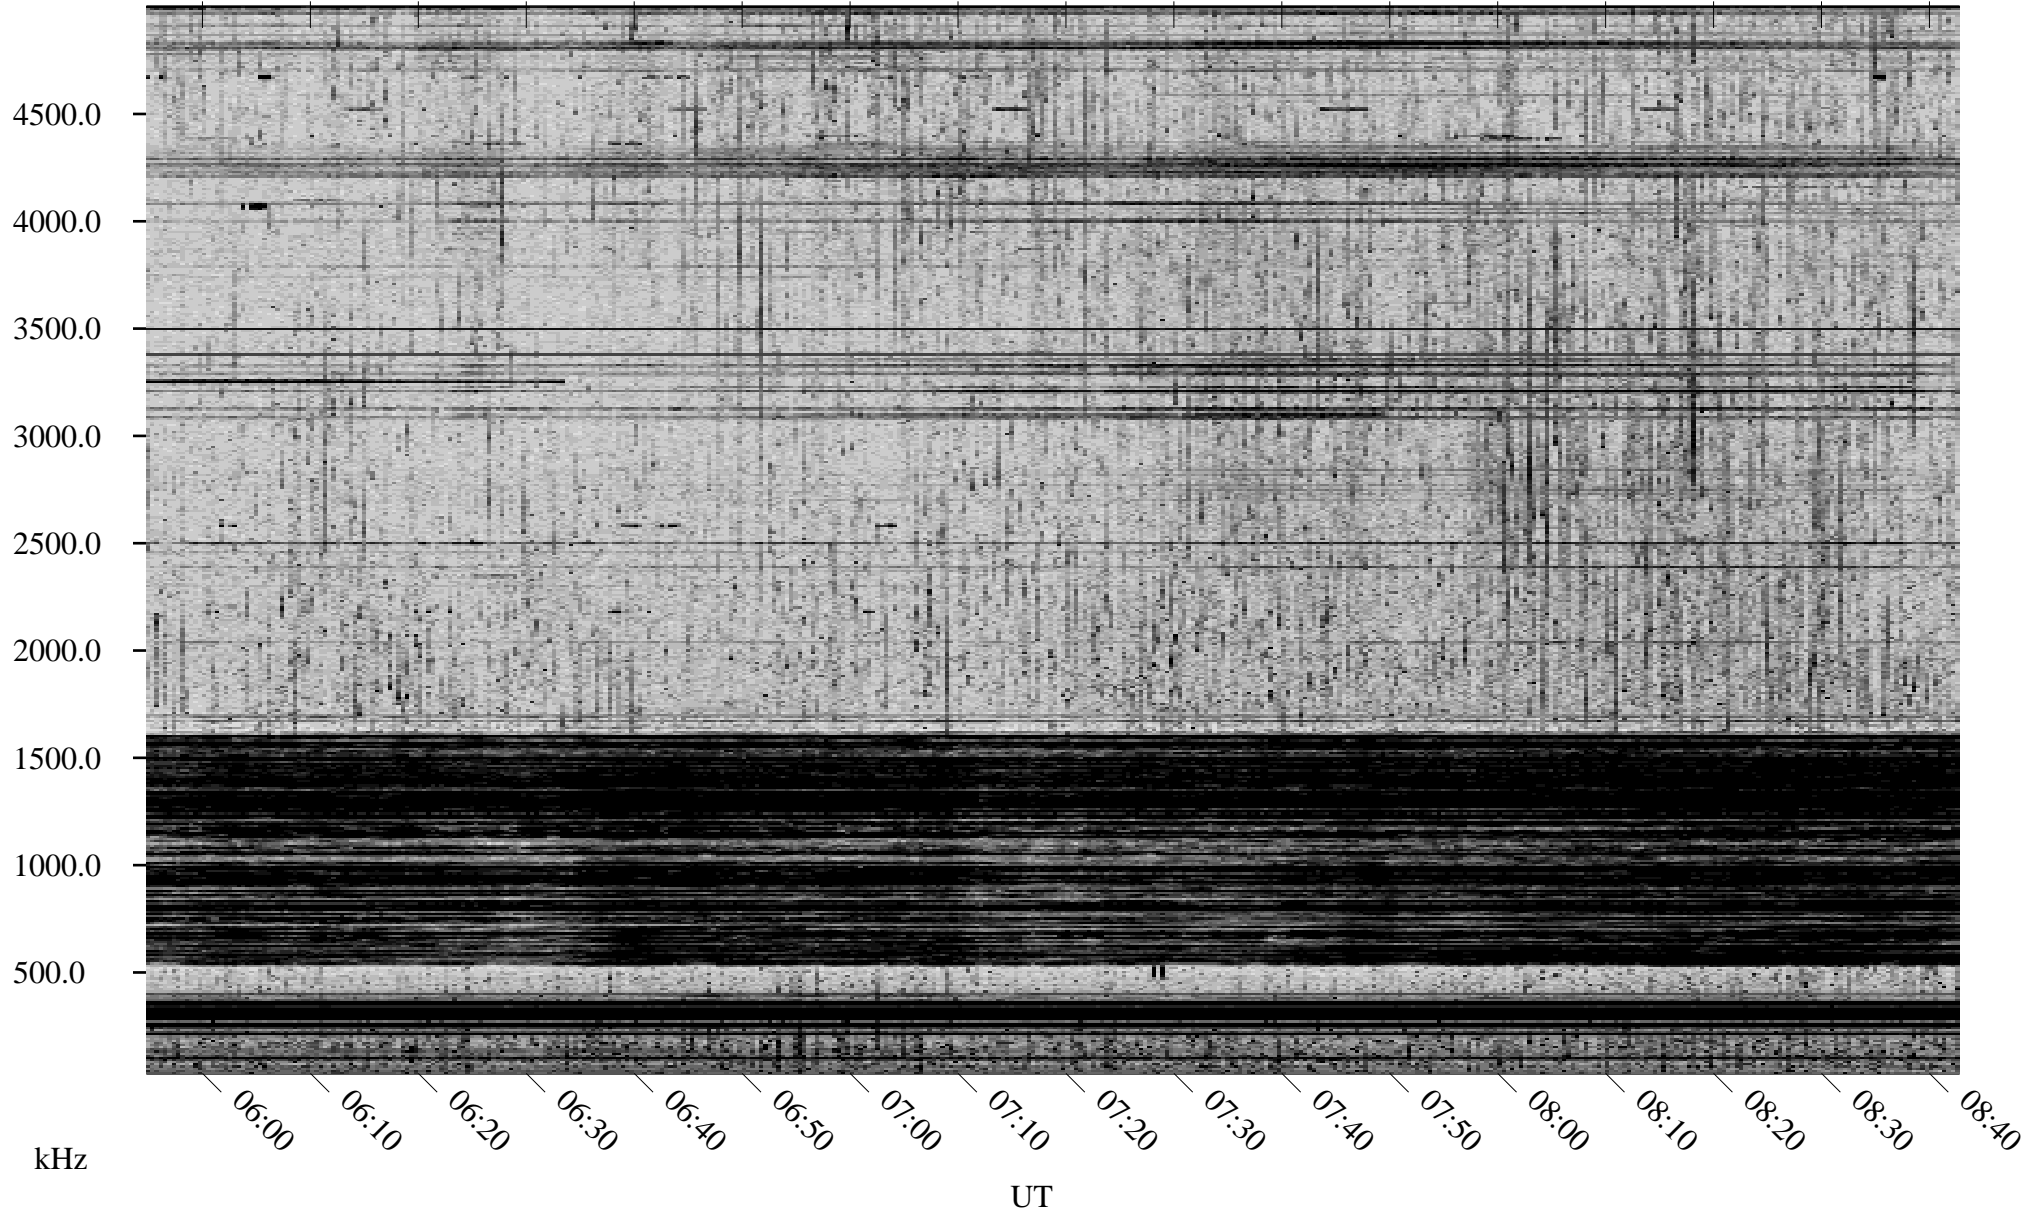

07/18/1998 Churchill, Manitoba

Linear Scale Black = 161 White = 15

ch98199l.r00m max_12

Page 1

07/18/1998 Churchill, Manitoba

Linear Scale Black = 161 White = 15

ch98199l.r00m max_12

Page 2

07/18/1998 Churchill, Manitoba

Linear Scale Black = 161 White = 15

ch98199l.r00m max_12

Page 3

07/18/1998 Churchill, Manitoba

Linear Scale Black = 161 White = 15

ch98199l.r00m max_12

Page 4

07/18/1998 Churchill, Manitoba

Linear Scale Black = 161 White = 15

ch98199l.r00m max_12

Page 5