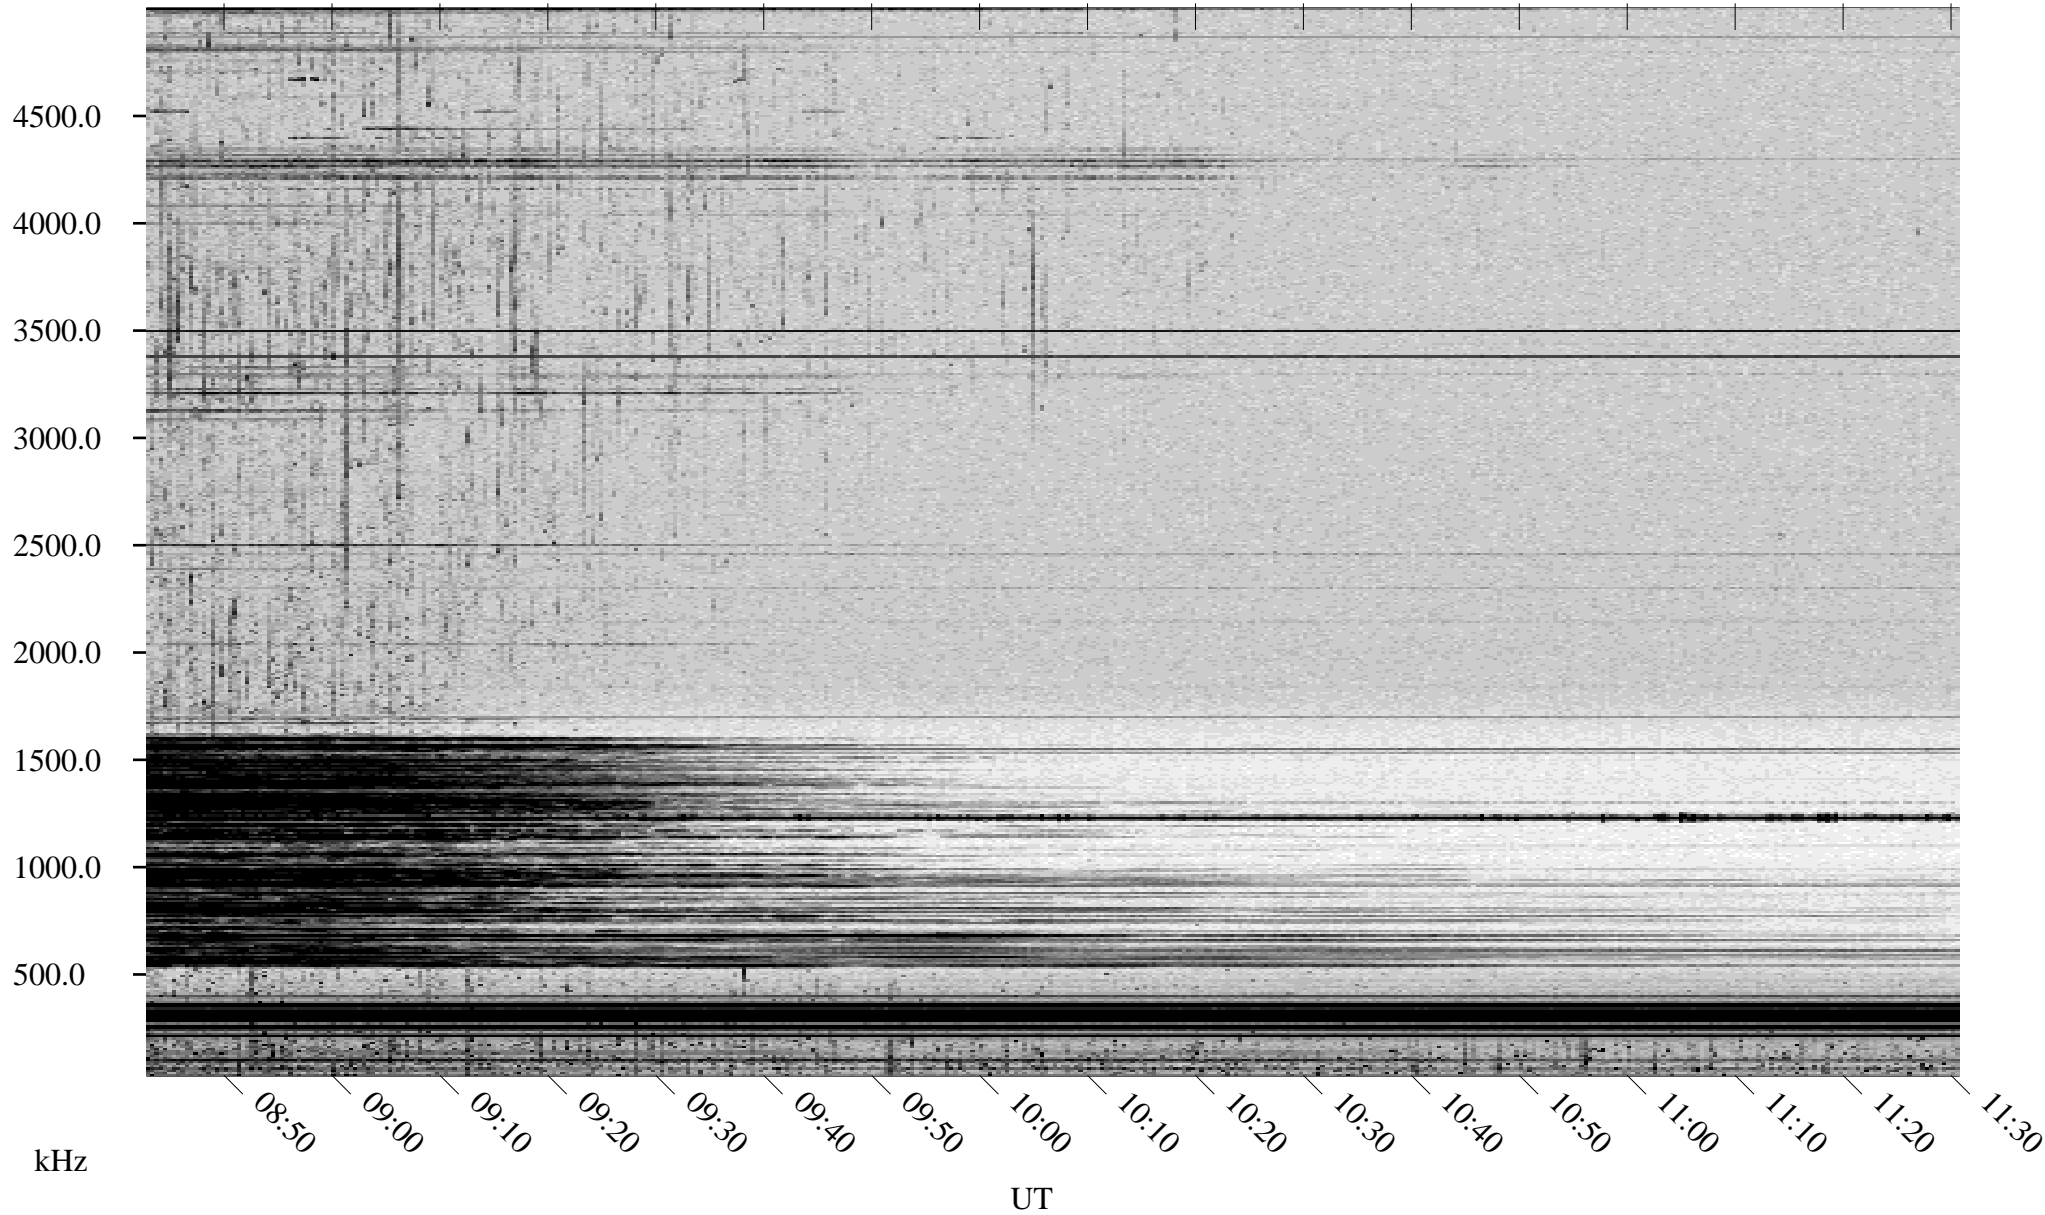

07/18/1998 Churchill, Manitoba

Linear Scale Black = 161 White = 15

ch98199l.r00m max_12

Page 1

07/18/1998 Churchill, Manitoba

Linear Scale Black = 161 White = 15

ch98199l.r00m max_12

Page 2

07/18/1998 Churchill, Manitoba

Linear Scale Black = 161 White = 15

ch98199l.r00m max_12

Page 3

07/18/1998 Churchill, Manitoba

Linear Scale Black = 161 White = 15

ch98199l.r00m max_12

Page 4

07/18/1998 Churchill, Manitoba

Linear Scale Black = 161 White = 15

ch98199l.r00m max_12

Page 5