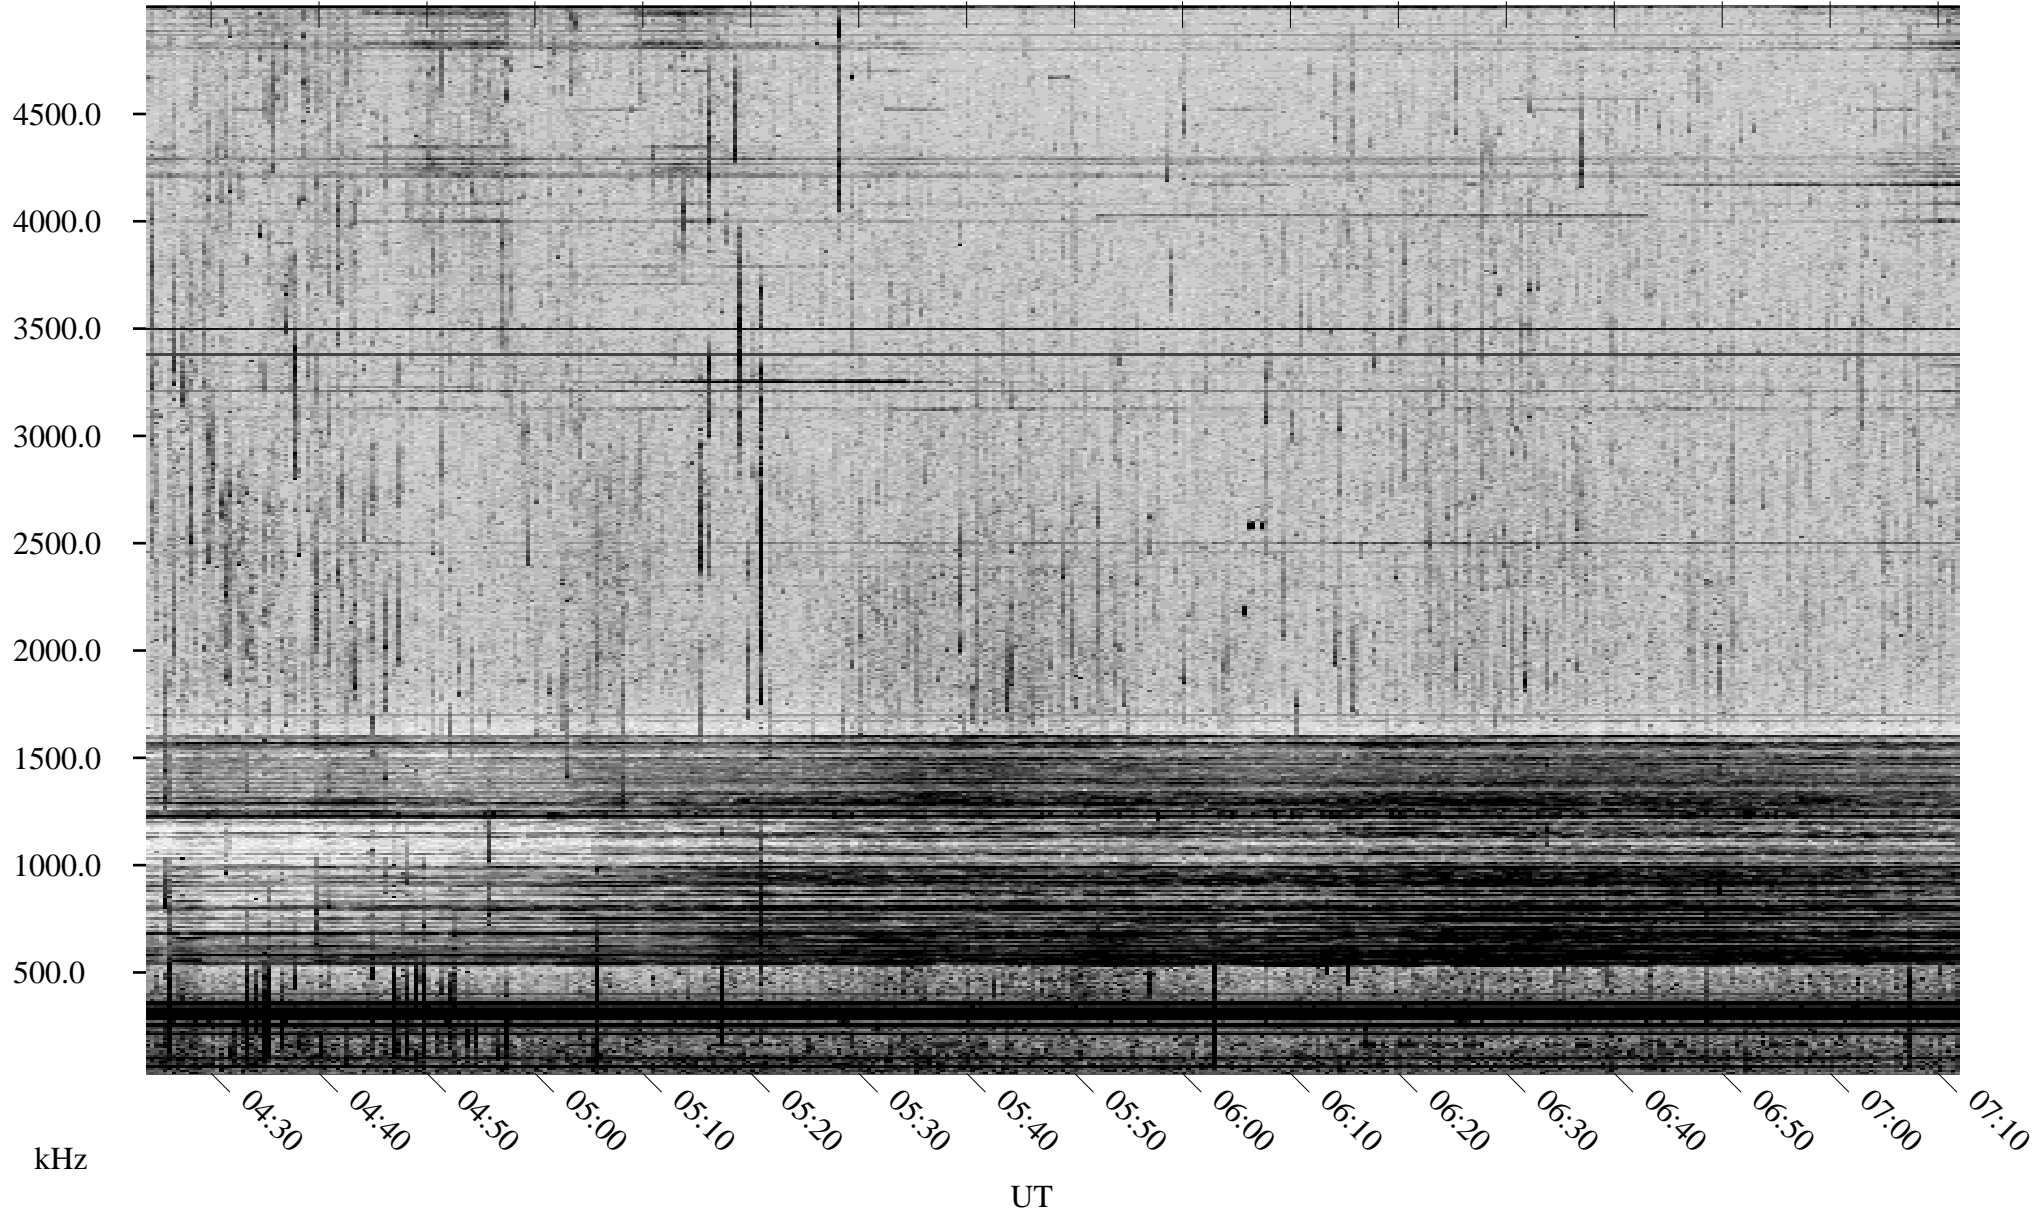

07/18/1998 Churchill, Manitoba

Linear Scale Black = 161 White = 15

ch98199l.r01m max_12

Page 1

07/18/1998 Churchill, Manitoba

Linear Scale Black = 161 White = 15

ch98199l.r01m max_12

Page 2

07/19/1998 Churchill, Manitoba

Linear Scale Black = 161 White = 15

ch98199l.r01m max_12

Page 3

07/19/1998 Churchill, Manitoba

Linear Scale Black = 161 White = 15

ch98199l.r01m max_12

Page 4

07/19/1998 Churchill, Manitoba

Linear Scale Black = 161 White = 15

ch98199l.r01m max_12

Page 5

07/19/1998 Churchill, Manitoba

Linear Scale Black = 161 White = 15

ch98199l.r01m max_12

Page 6

07/19/1998 Churchill, Manitoba

Linear Scale Black = 161 White = 15

ch98199l.r01m max_12

Page 7

07/19/1998 Churchill, Manitoba

Linear Scale Black = 161 White = 15

ch98199l.r01m max_12

Page 8