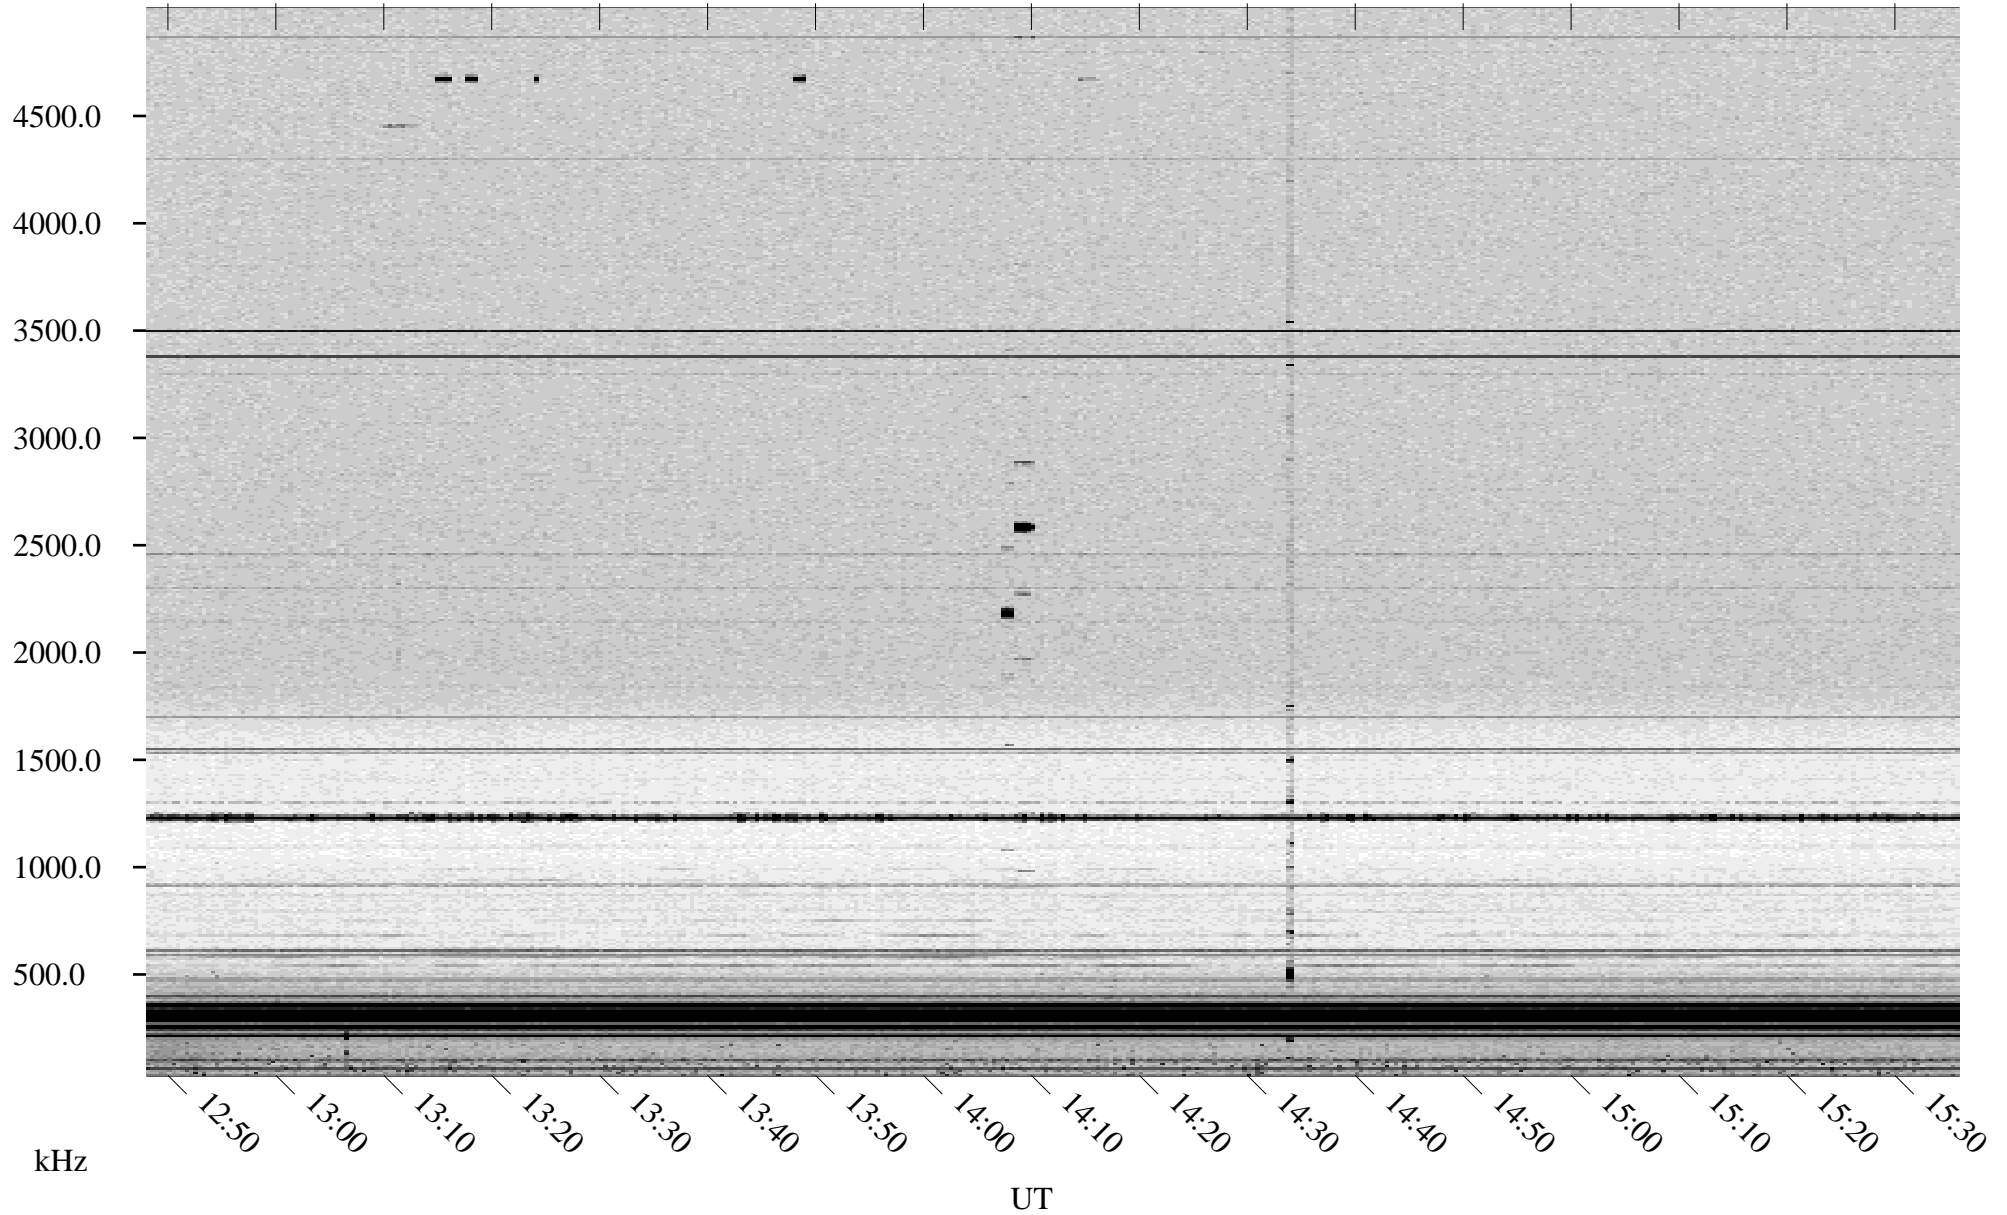

07/18/1998 Churchill, Manitoba

Linear Scale Black = 161 White = 15

ch98199l.r01m max_12

Page 1

07/18/1998 Churchill, Manitoba

Linear Scale Black = 161 White = 15

ch98199l.r01m max_12

Page 2

07/19/1998 Churchill, Manitoba

Linear Scale Black = 161 White = 15

ch98199l.r01m max_12

Page 3

07/19/1998 Churchill, Manitoba

Linear Scale Black = 161 White = 15

ch98199l.r01m max_12

Page 4

07/19/1998 Churchill, Manitoba

Linear Scale Black = 161 White = 15

ch98199l.r01m max_12

Page 5

07/19/1998 Churchill, Manitoba

Linear Scale Black = 161 White = 15

ch98199l.r01m max_12

Page 6

07/19/1998 Churchill, Manitoba

Linear Scale Black = 161 White = 15

ch98199l.r01m max_12

Page 7

07/19/1998 Churchill, Manitoba

Linear Scale Black = 161 White = 15

ch98199l.r01m max_12

Page 8