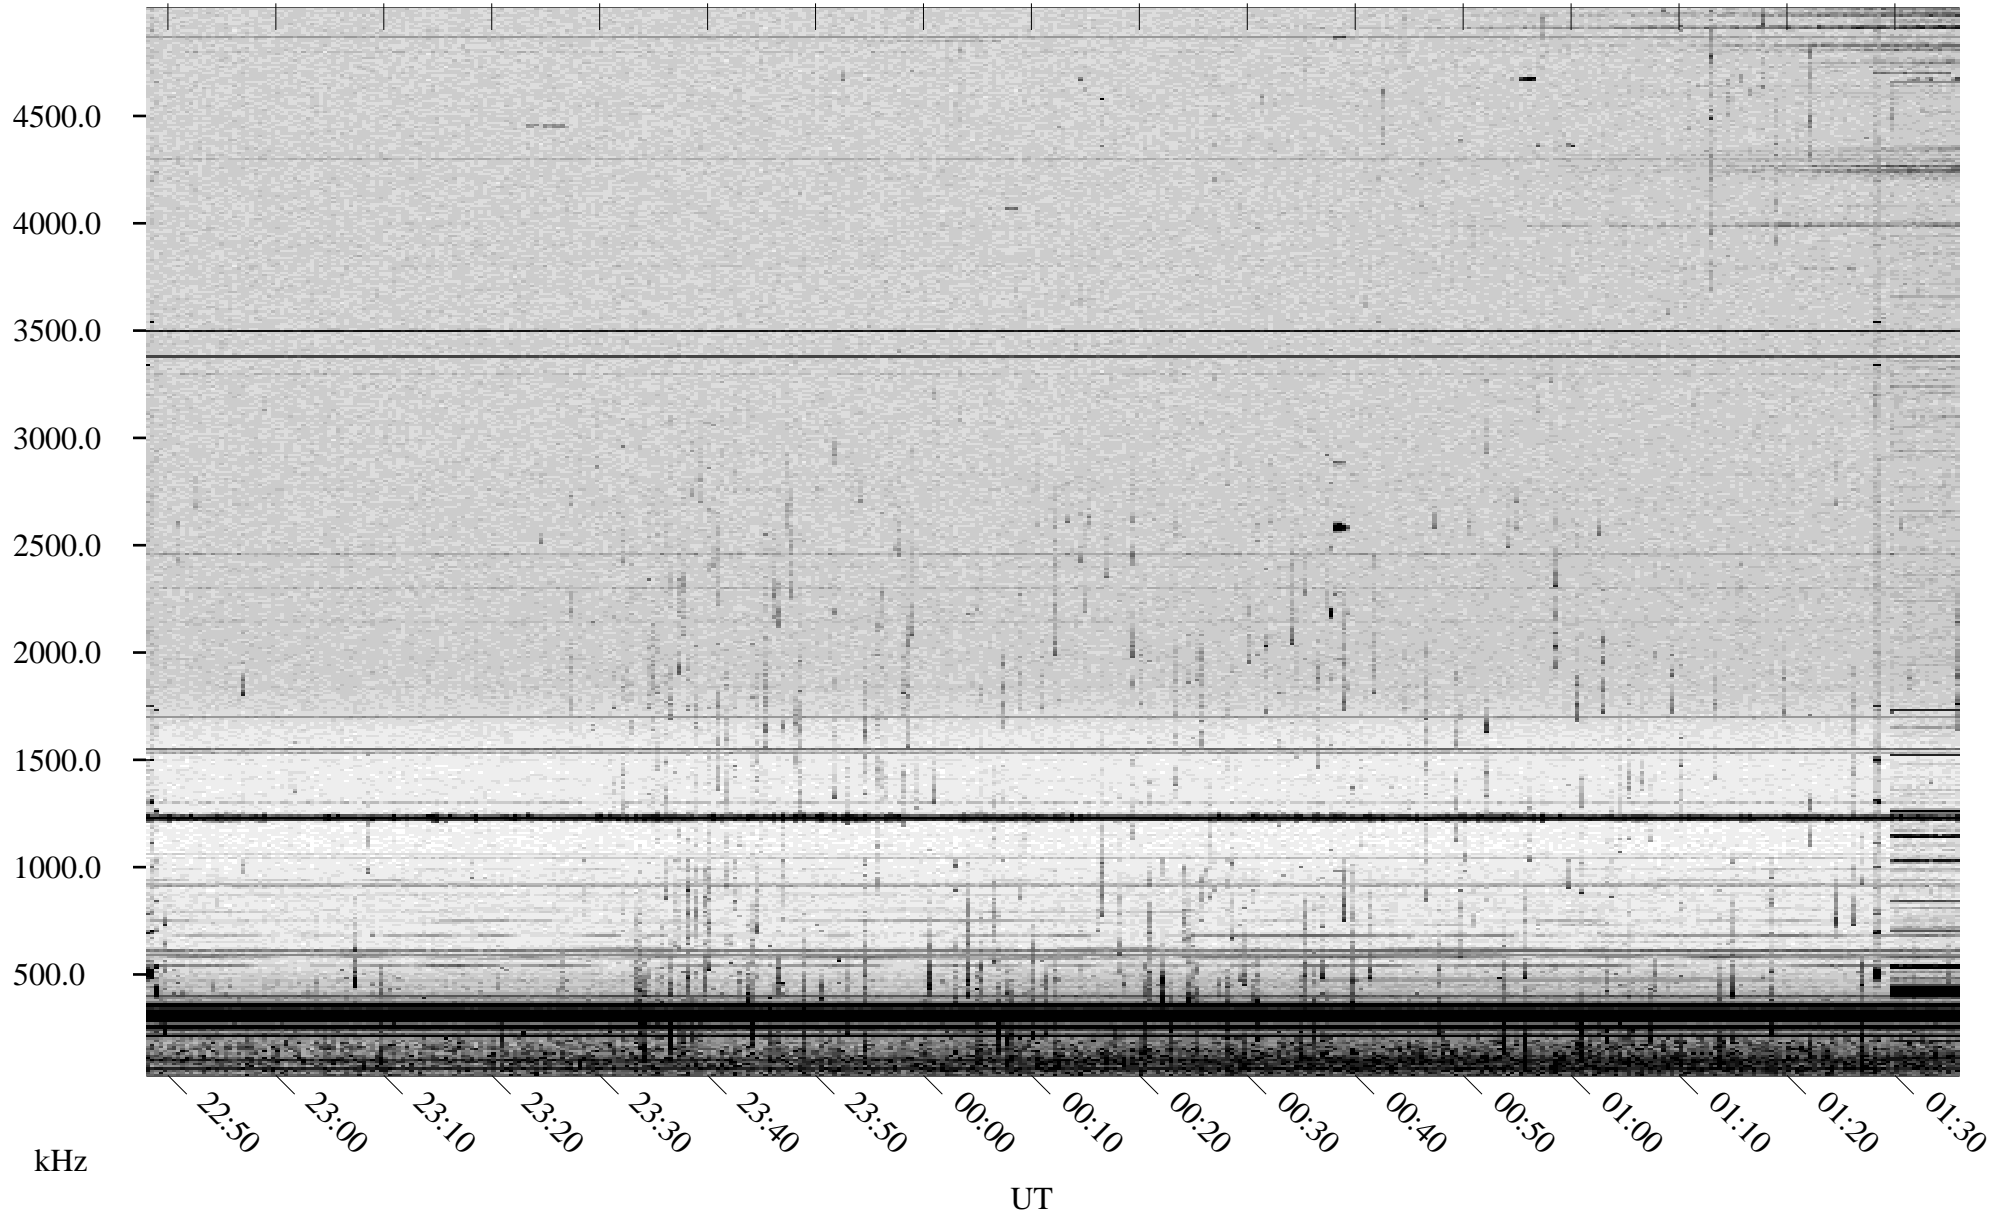

07/18/1998 Churchill, Manitoba

Linear Scale Black = 161 White = 15

ch98199l.r01m max_12

Page 1

07/18/1998 Churchill, Manitoba

Linear Scale Black = 161 White = 15

ch98199l.r01m max_12

Page 2

07/19/1998 Churchill, Manitoba

Linear Scale Black = 161 White = 15

ch98199l.r01m max_12

Page 3

07/19/1998 Churchill, Manitoba

Linear Scale Black = 161 White = 15

ch98199l.r01m max_12

Page 4

07/19/1998 Churchill, Manitoba

Linear Scale Black = 161 White = 15

ch98199l.r01m max_12

Page 5

07/19/1998 Churchill, Manitoba

Linear Scale Black = 161 White = 15

ch98199l.r01m max_12

Page 6

07/19/1998 Churchill, Manitoba

Linear Scale Black = 161 White = 15

ch98199l.r01m max_12

Page 7

07/19/1998 Churchill, Manitoba

Linear Scale Black = 161 White = 15

ch98199l.r01m max_12

Page 8