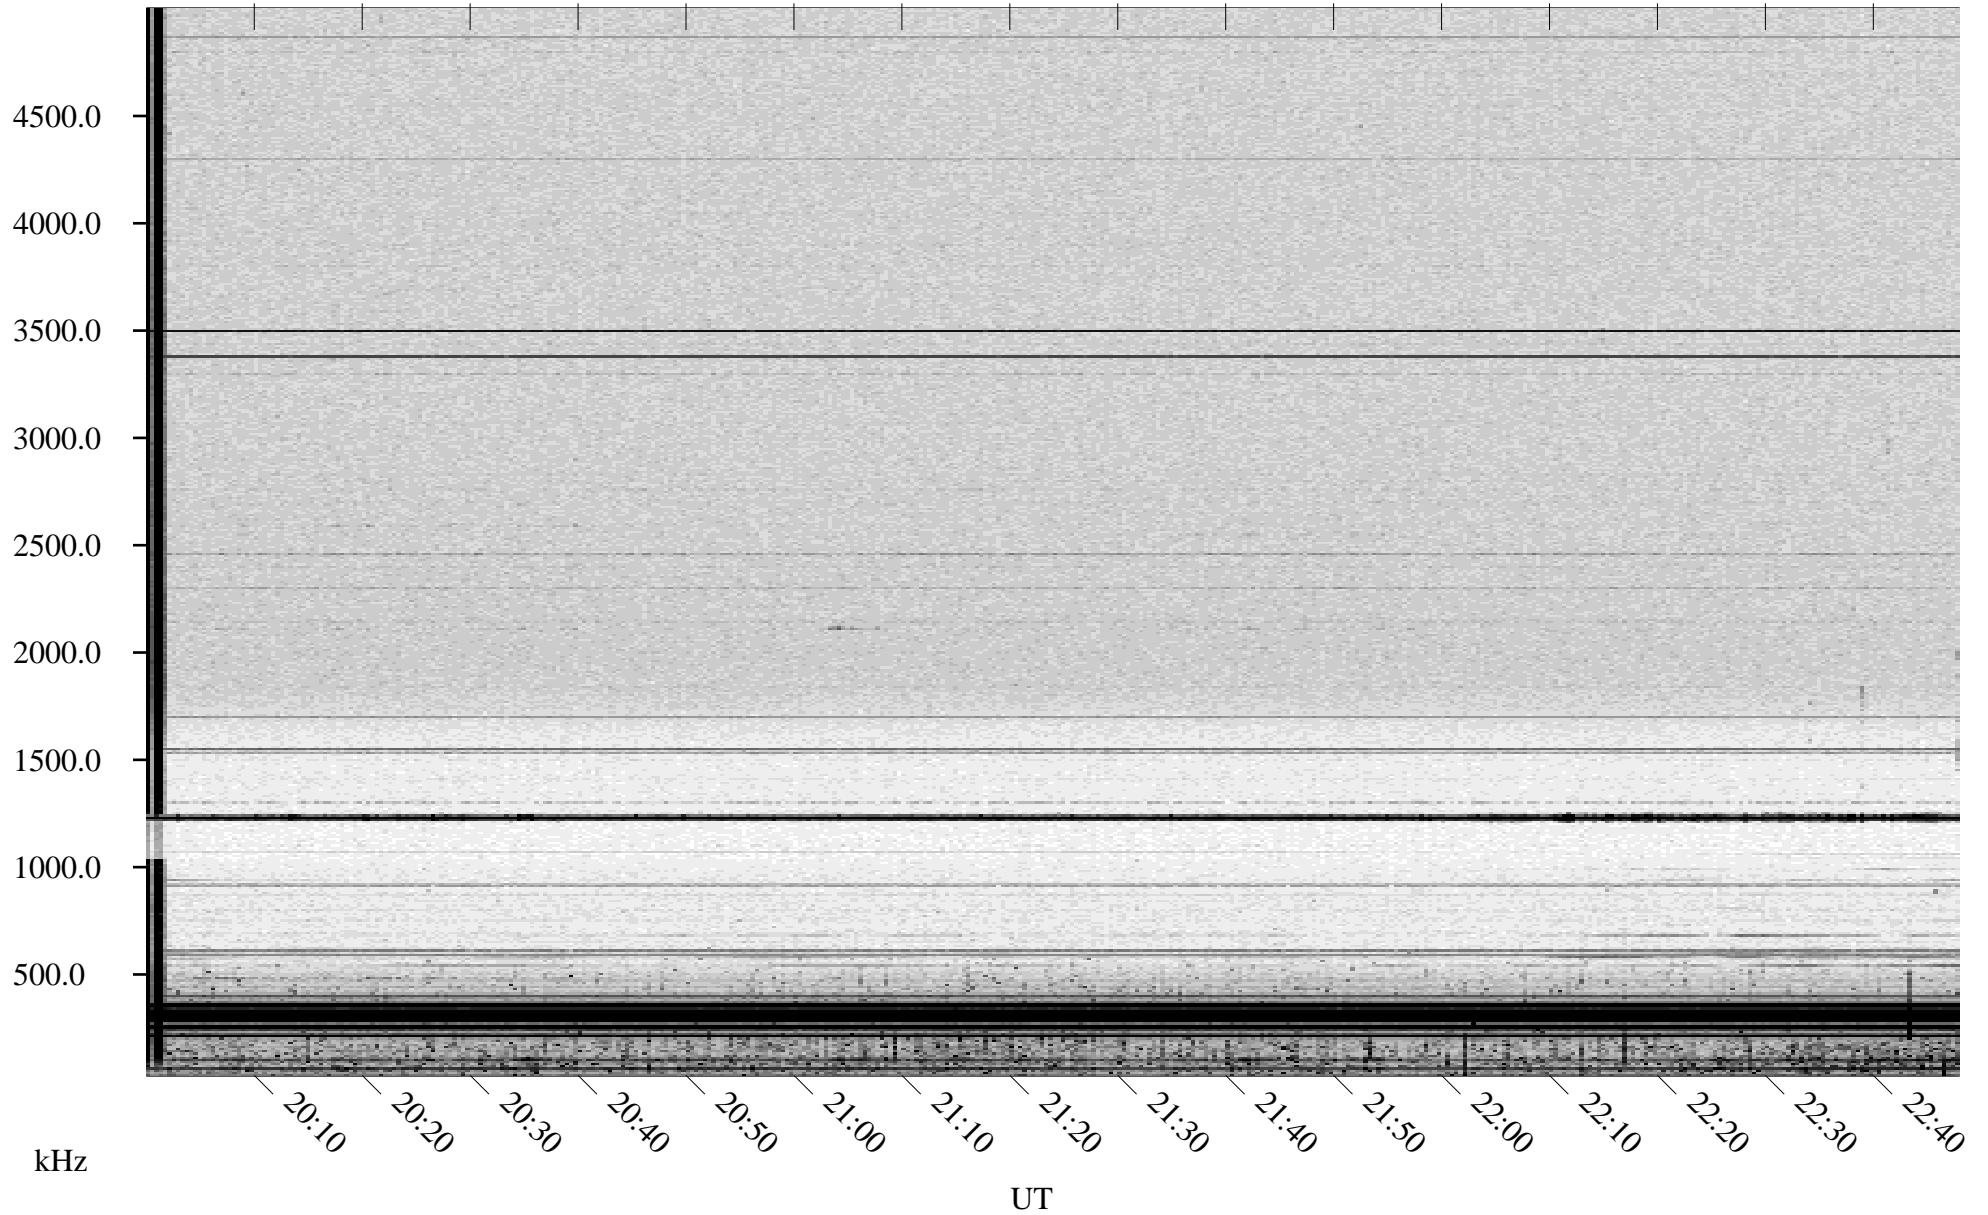

07/18/1998 Churchill, Manitoba

Linear Scale Black = 161 White = 15

ch98199l.r01m max_12

Page 1

07/18/1998 Churchill, Manitoba

Linear Scale Black = 161 White = 15

ch98199l.r01m max_12

Page 2

07/19/1998 Churchill, Manitoba

Linear Scale Black = 161 White = 15

ch98199l.r01m max_12

Page 3

07/19/1998 Churchill, Manitoba

Linear Scale Black = 161 White = 15

ch98199l.r01m max_12

Page 4

07/19/1998 Churchill, Manitoba

Linear Scale Black = 161 White = 15

ch98199l.r01m max_12

Page 5

07/19/1998 Churchill, Manitoba

Linear Scale Black = 161 White = 15

ch98199l.r01m max_12

Page 6

07/19/1998 Churchill, Manitoba

Linear Scale Black = 161 White = 15

ch98199l.r01m max_12

Page 7

07/19/1998 Churchill, Manitoba

Linear Scale Black = 161 White = 15

ch98199l.r01m max_12

Page 8