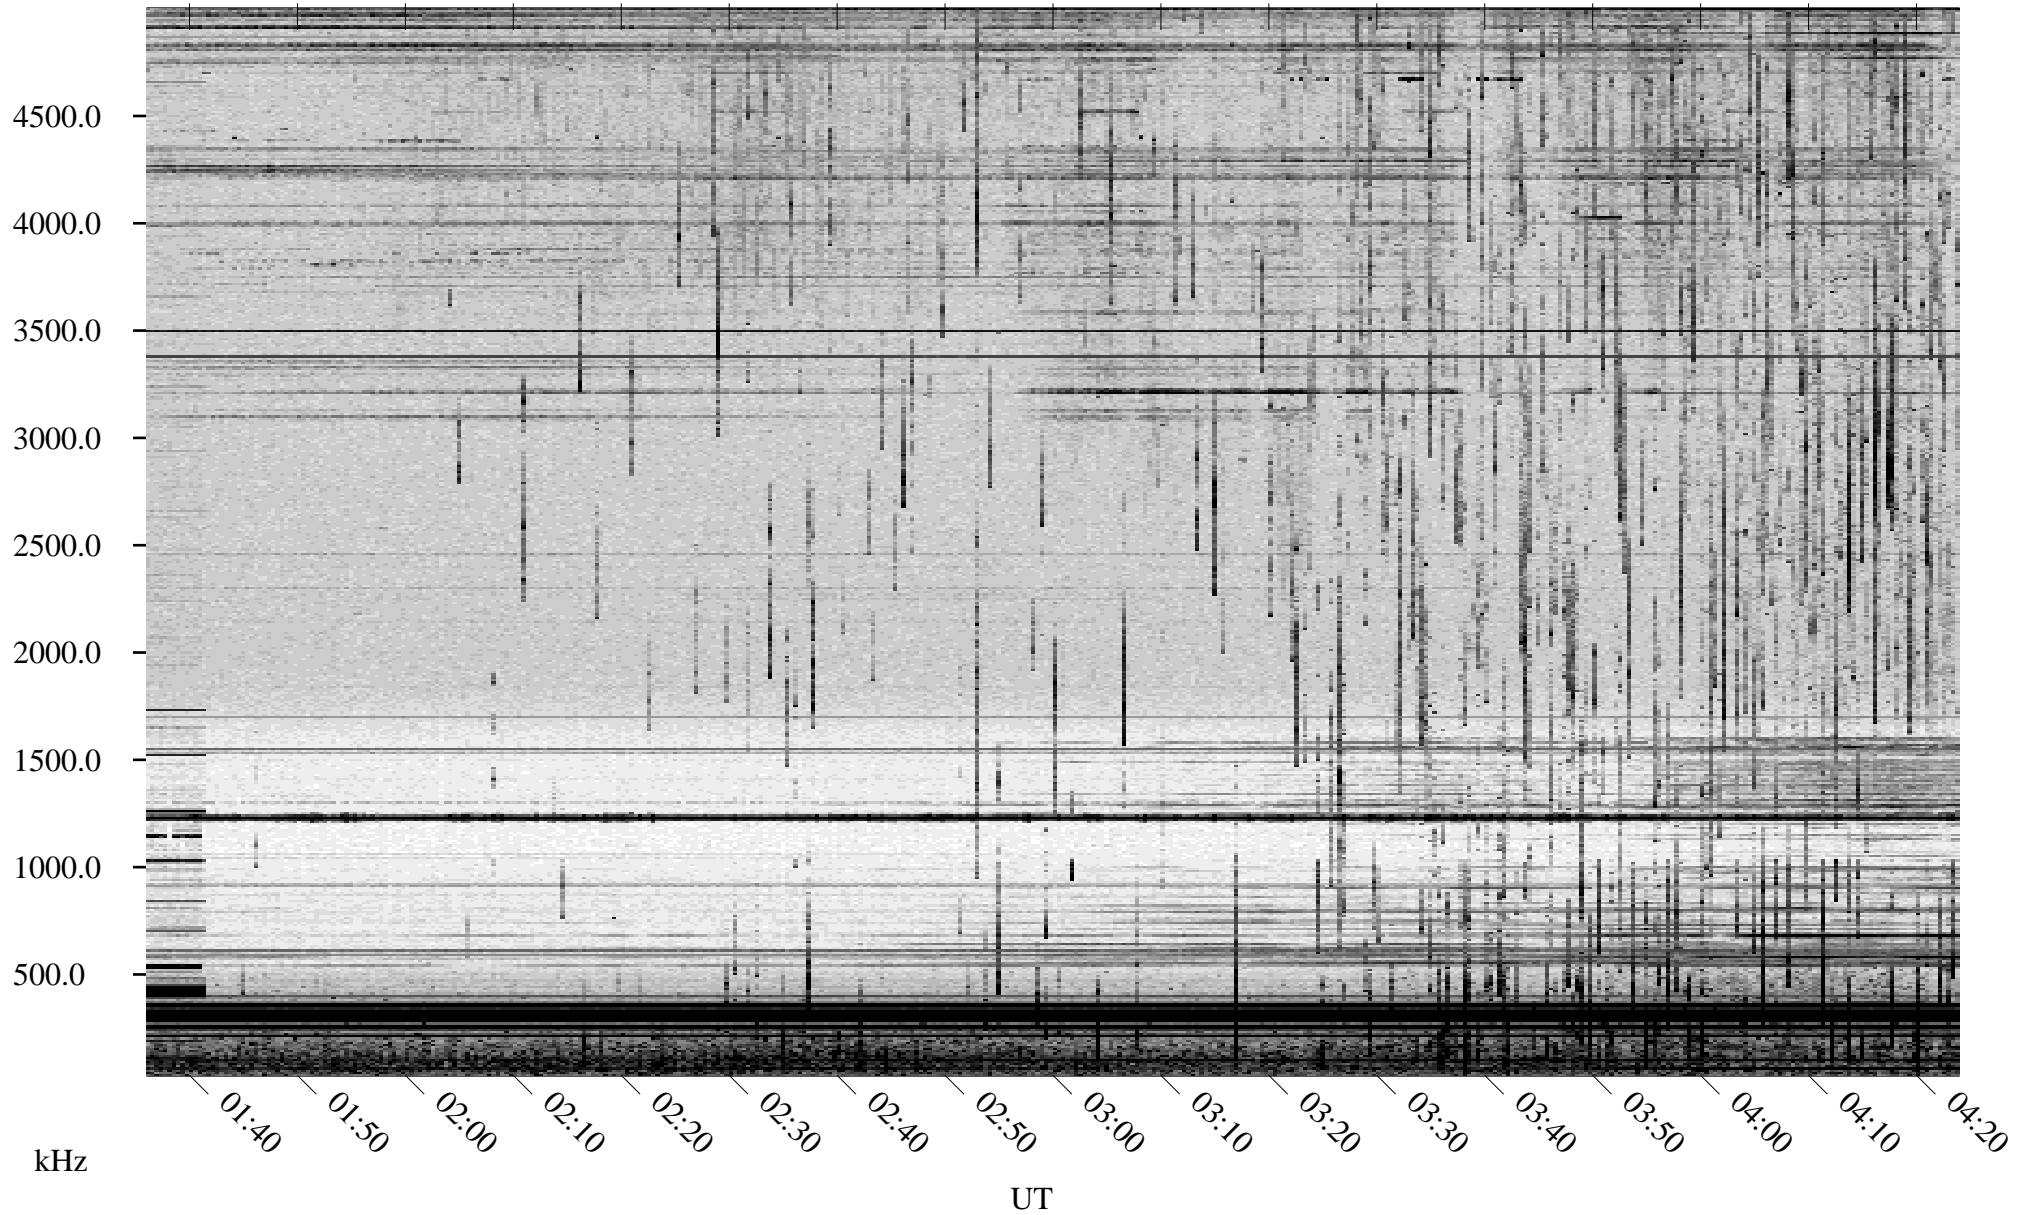

07/18/1998 Churchill, Manitoba

Linear Scale Black = 161 White = 15

ch98199l.r01m max_12

Page 1

07/18/1998 Churchill, Manitoba

Linear Scale Black = 161 White = 15

ch98199l.r01m max_12

Page 2

07/19/1998 Churchill, Manitoba

Linear Scale Black = 161 White = 15

ch98199l.r01m max_12

Page 3

07/19/1998 Churchill, Manitoba

Linear Scale Black = 161 White = 15

ch98199l.r01m max_12

Page 4

07/19/1998 Churchill, Manitoba

Linear Scale Black = 161 White = 15

ch98199l.r01m max_12

Page 5

07/19/1998 Churchill, Manitoba

Linear Scale Black = 161 White = 15

ch98199l.r01m max_12

Page 6

07/19/1998 Churchill, Manitoba

Linear Scale Black = 161 White = 15

ch98199l.r01m max_12

Page 7

07/19/1998 Churchill, Manitoba

Linear Scale Black = 161 White = 15

ch98199l.r01m max_12

Page 8