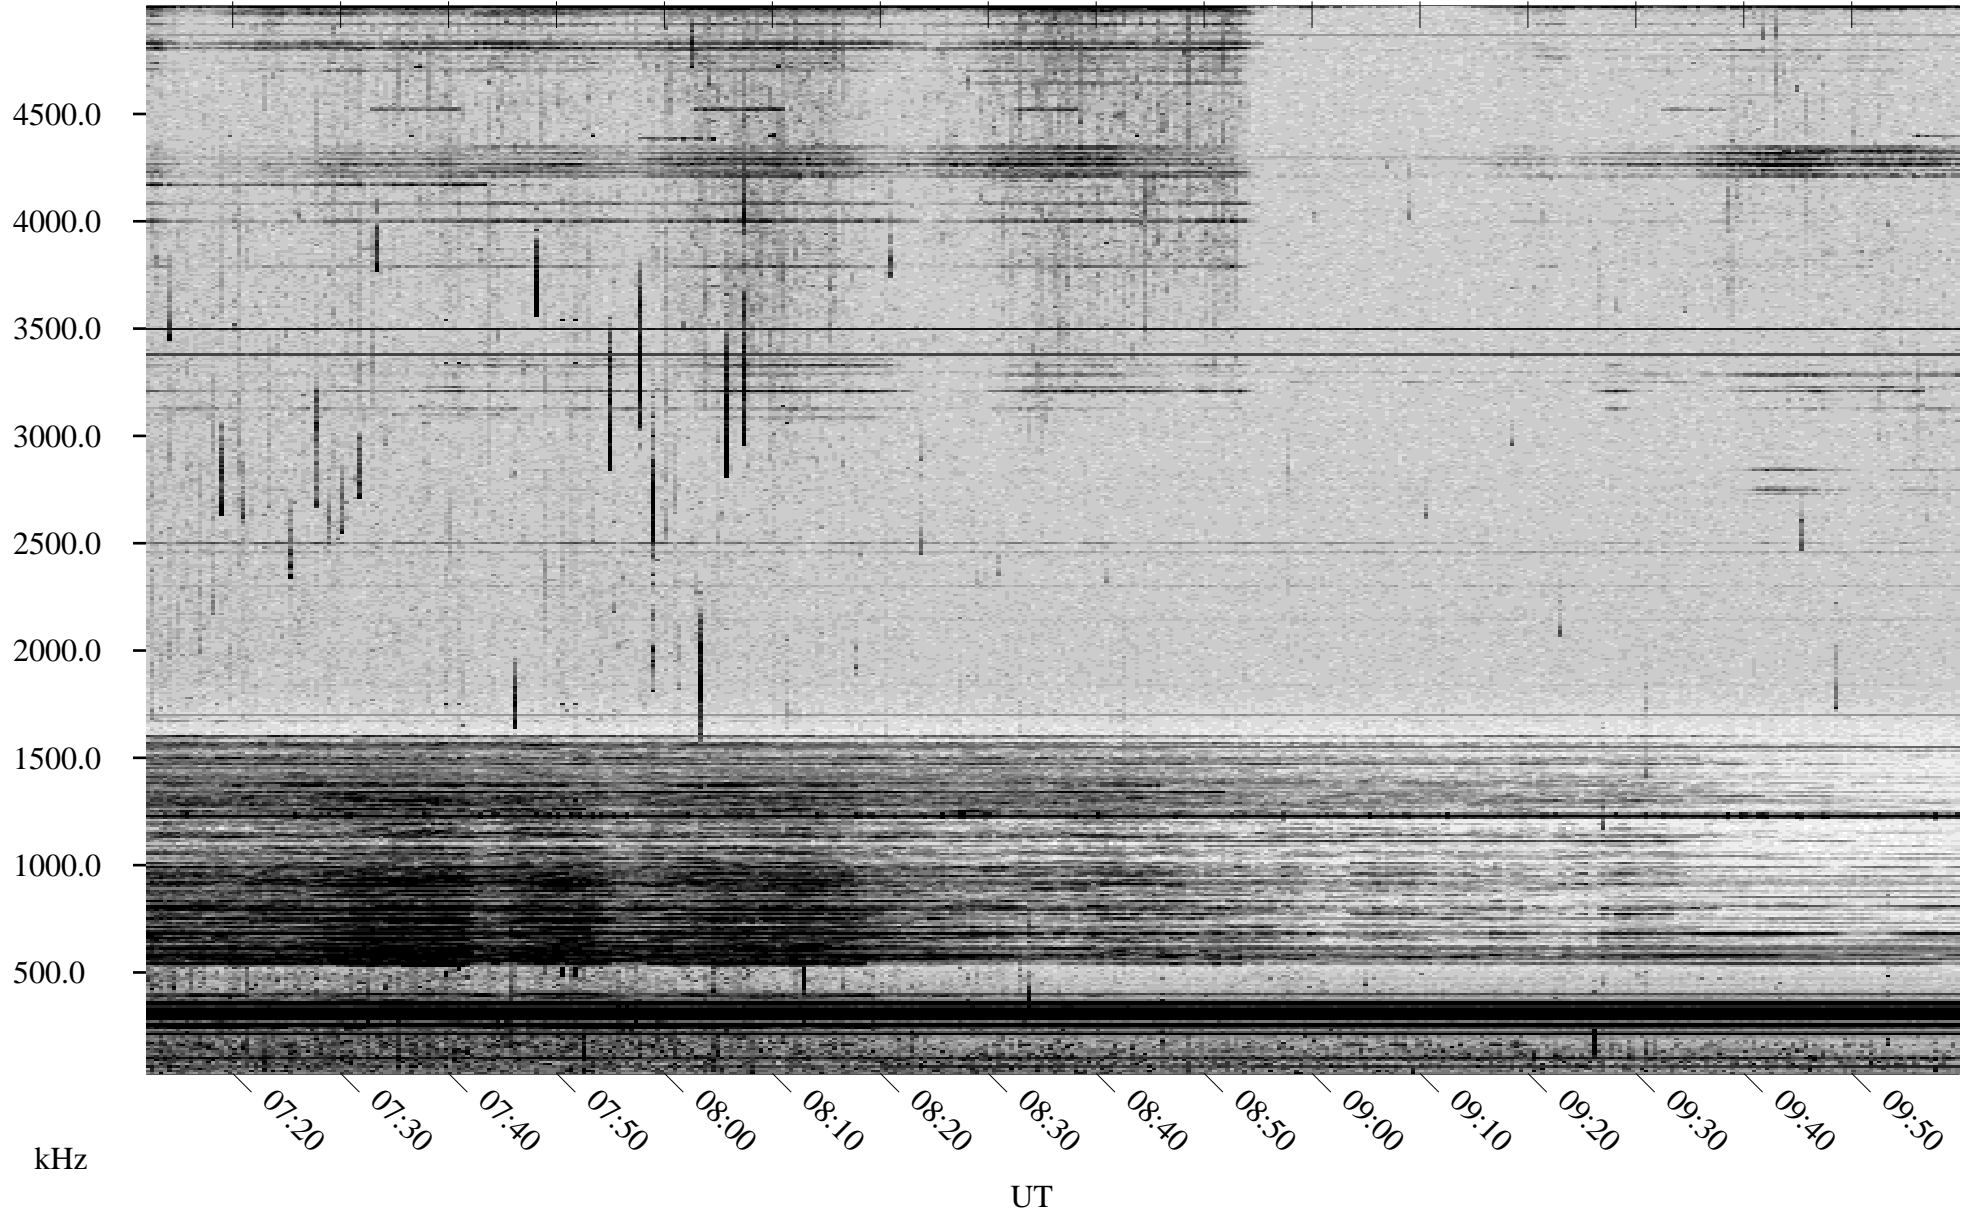

07/18/1998 Churchill, Manitoba

Linear Scale Black = 161 White = 15

ch98199l.r01m max_12

Page 1

07/18/1998 Churchill, Manitoba

Linear Scale Black = 161 White = 15

ch98199l.r01m max_12

Page 2

07/19/1998 Churchill, Manitoba

Linear Scale Black = 161 White = 15

ch98199l.r01m max_12

Page 3

07/19/1998 Churchill, Manitoba

Linear Scale Black = 161 White = 15

ch98199l.r01m max_12

Page 4

07/19/1998 Churchill, Manitoba

Linear Scale Black = 161 White = 15

ch98199l.r01m max_12

Page 5

07/19/1998 Churchill, Manitoba

Linear Scale Black = 161 White = 15

ch98199l.r01m max_12

Page 6

07/19/1998 Churchill, Manitoba

Linear Scale Black = 161 White = 15

ch98199l.r01m max_12

Page 7

07/19/1998 Churchill, Manitoba

Linear Scale Black = 161 White = 15

ch98199l.r01m max_12

Page 8