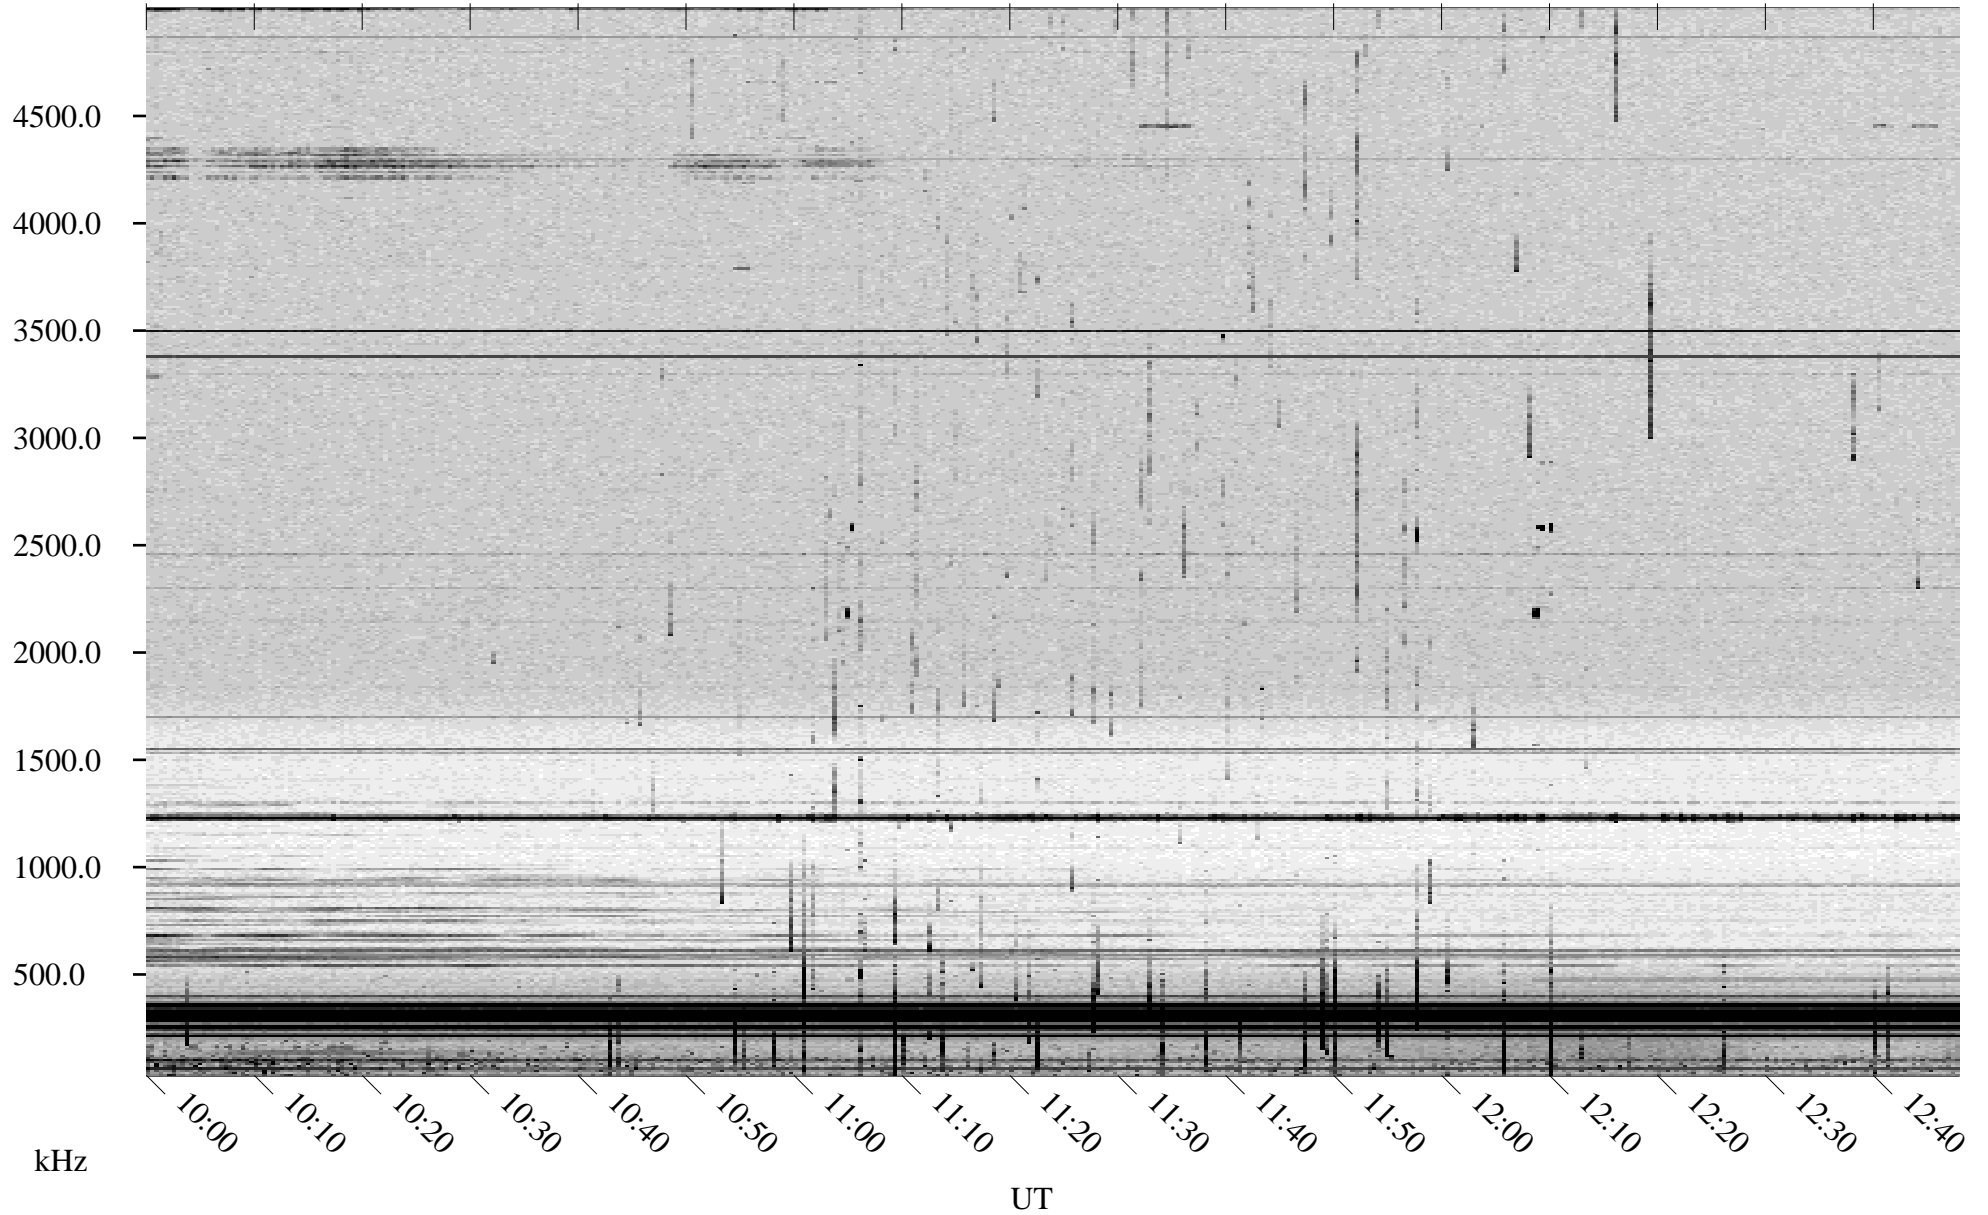

07/18/1998 Churchill, Manitoba

Linear Scale Black = 161 White = 15

ch98199l.r01m max_12

Page 1

07/18/1998 Churchill, Manitoba

Linear Scale Black = 161 White = 15

ch98199l.r01m max_12

Page 2

07/19/1998 Churchill, Manitoba

Linear Scale Black = 161 White = 15

ch98199l.r01m max_12

Page 3

07/19/1998 Churchill, Manitoba

Linear Scale Black = 161 White = 15

ch98199l.r01m max_12

Page 4

07/19/1998 Churchill, Manitoba

Linear Scale Black = 161 White = 15

ch98199l.r01m max_12

Page 5

07/19/1998 Churchill, Manitoba

Linear Scale Black = 161 White = 15

ch98199l.r01m max_12

Page 6

07/19/1998 Churchill, Manitoba

Linear Scale Black = 161 White = 15

ch98199l.r01m max_12

Page 7

07/19/1998 Churchill, Manitoba

Linear Scale Black = 161 White = 15

ch98199l.r01m max_12

Page 8