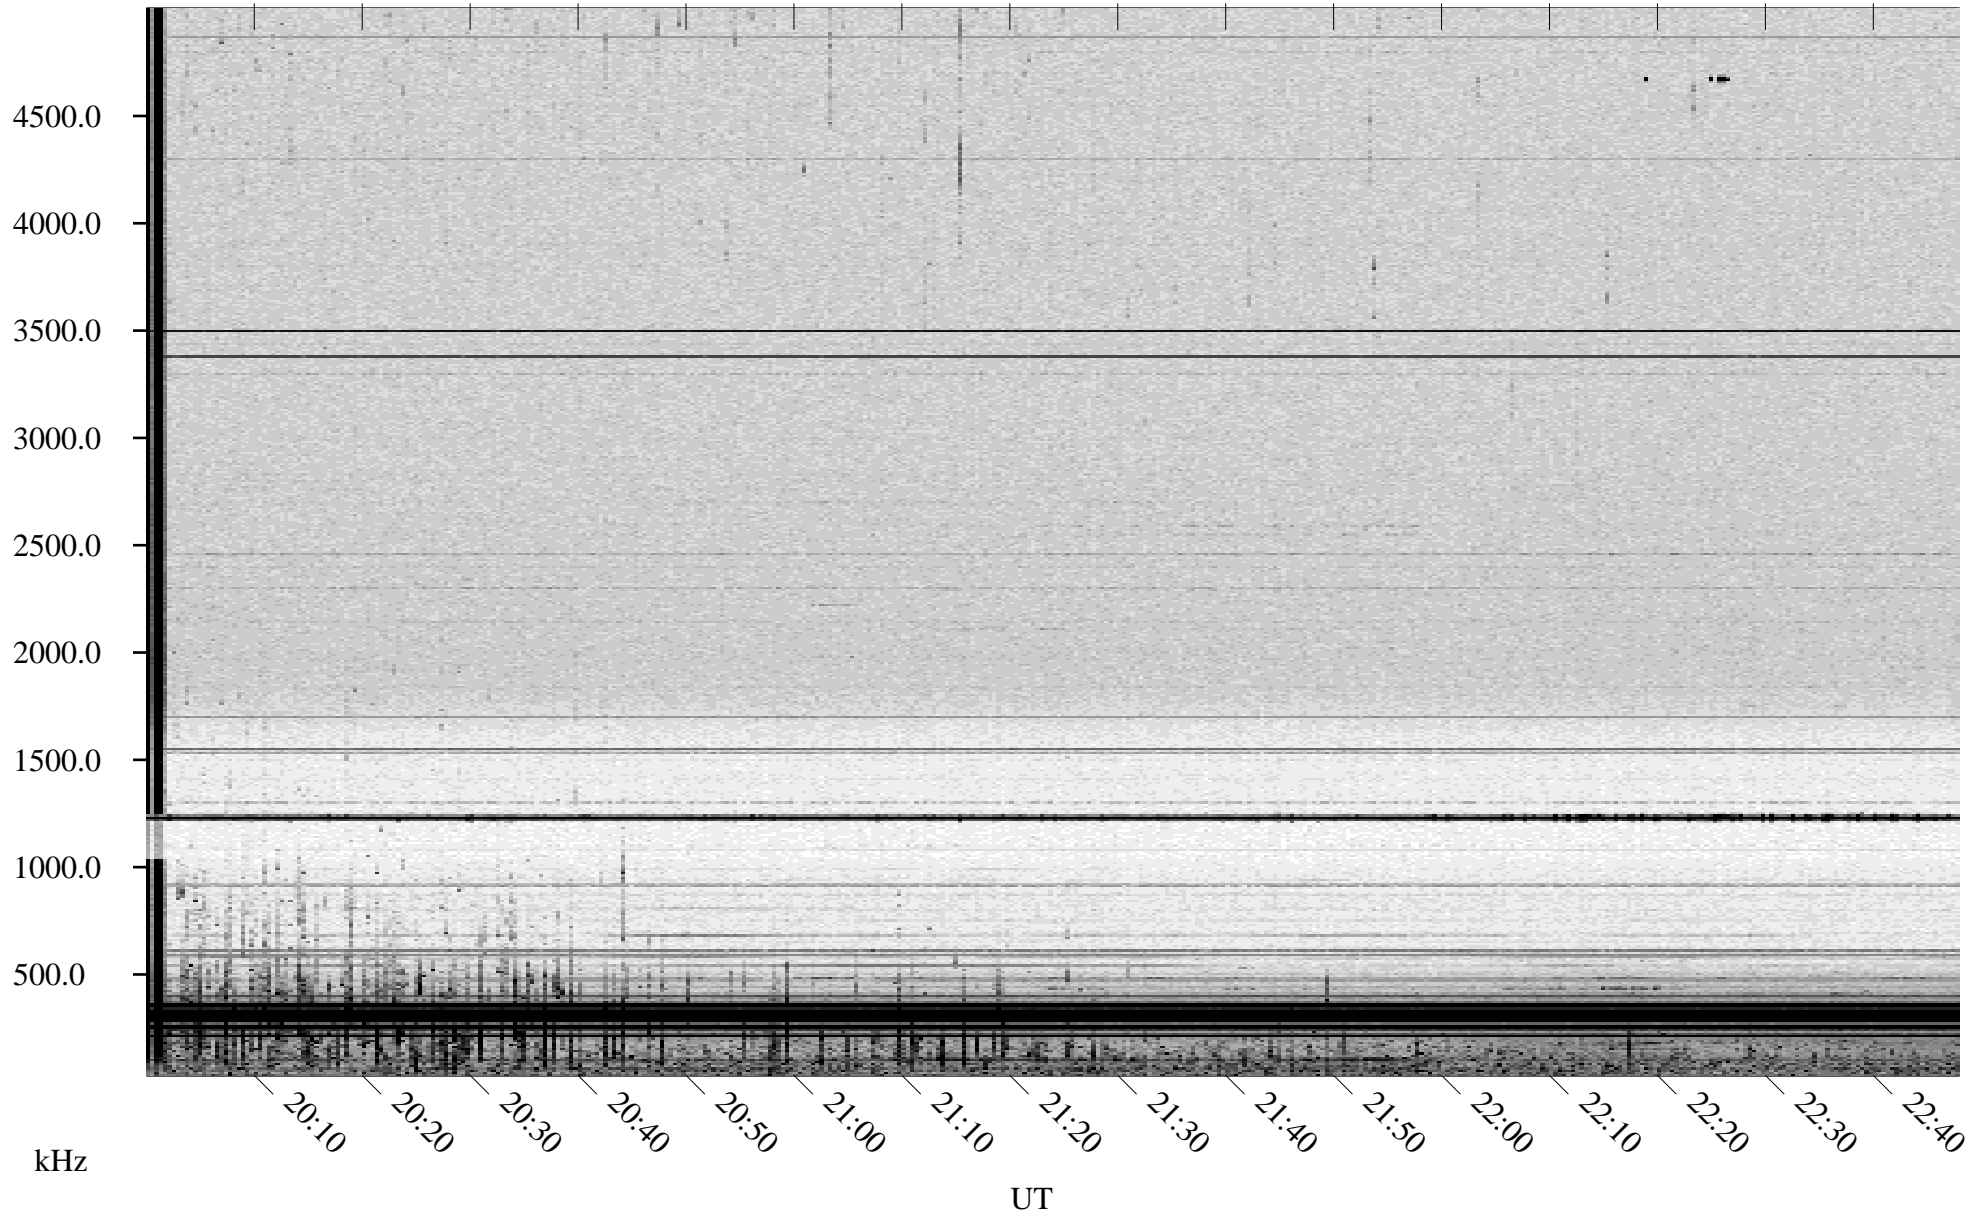

# 07/19/1998 Churchill, Manitoba

Linear Scale    Black = 161    White = 15

ch98200l.r00m max\_12

Page 1

# 07/19/1998 Churchill, Manitoba

Linear Scale    Black = 161    White = 15

ch98200l.r00m max\_12

Page 2

# 07/20/1998 Churchill, Manitoba

Linear Scale    Black = 161    White = 15

ch98200l.r00m max\_12

Page 3

# 07/20/1998 Churchill, Manitoba

Linear Scale    Black = 161    White = 15

ch98200l.r00m max\_12

Page 4