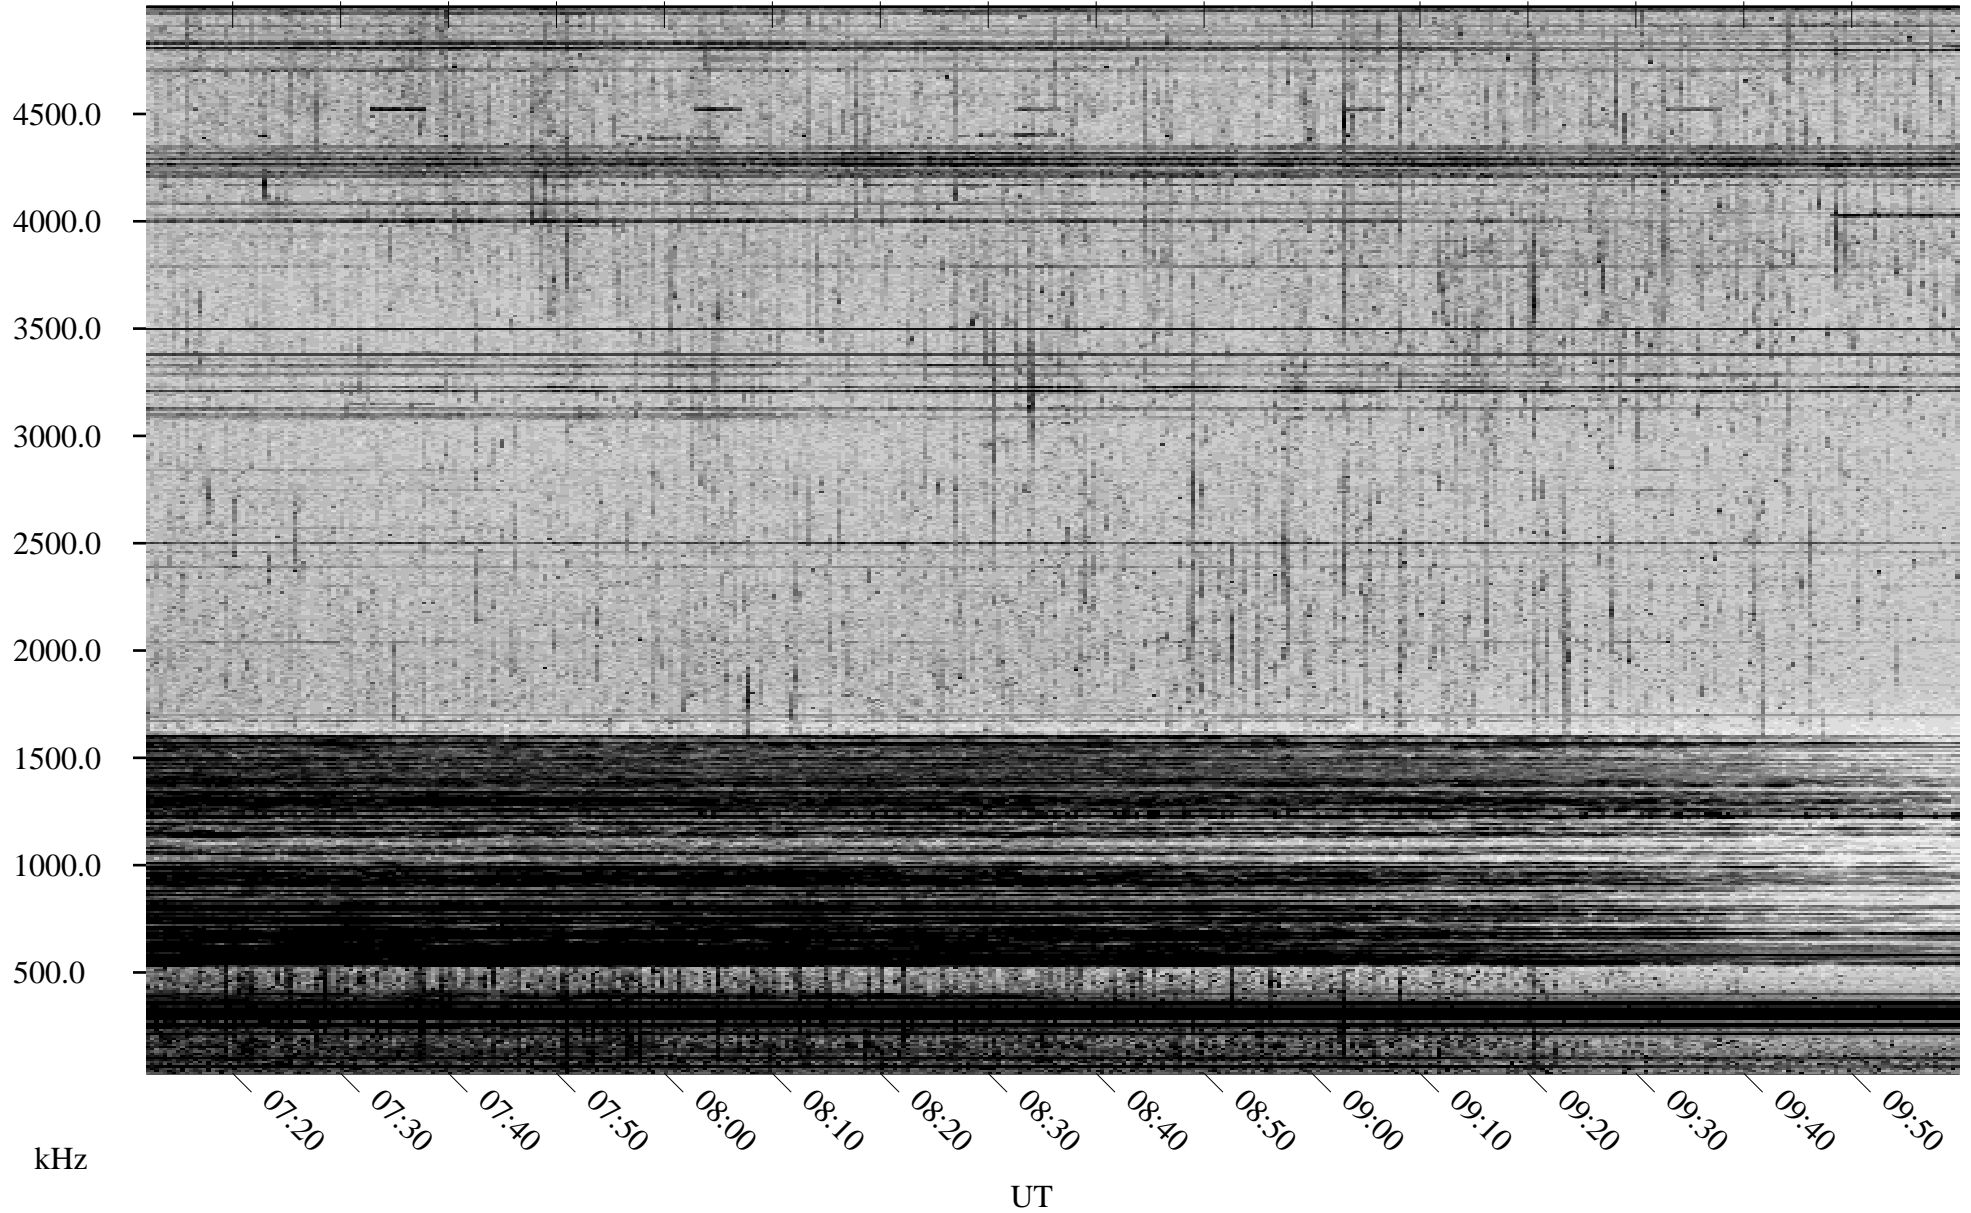

# 07/19/1998 Churchill, Manitoba

Linear Scale    Black = 161    White = 15

ch98200l.r00m max\_12

Page 1

# 07/20/1998 Churchill, Manitoba

Linear Scale    Black = 161    White = 15

ch98200l.r00m max\_12

Page 3

# 07/20/1998 Churchill, Manitoba

Linear Scale    Black = 161    White = 15

ch98200l.r00m max\_12

Page 4

# 07/20/1998 Churchill, Manitoba

Linear Scale    Black = 161    White = 15

ch98200l.r00m max\_12

Page 5