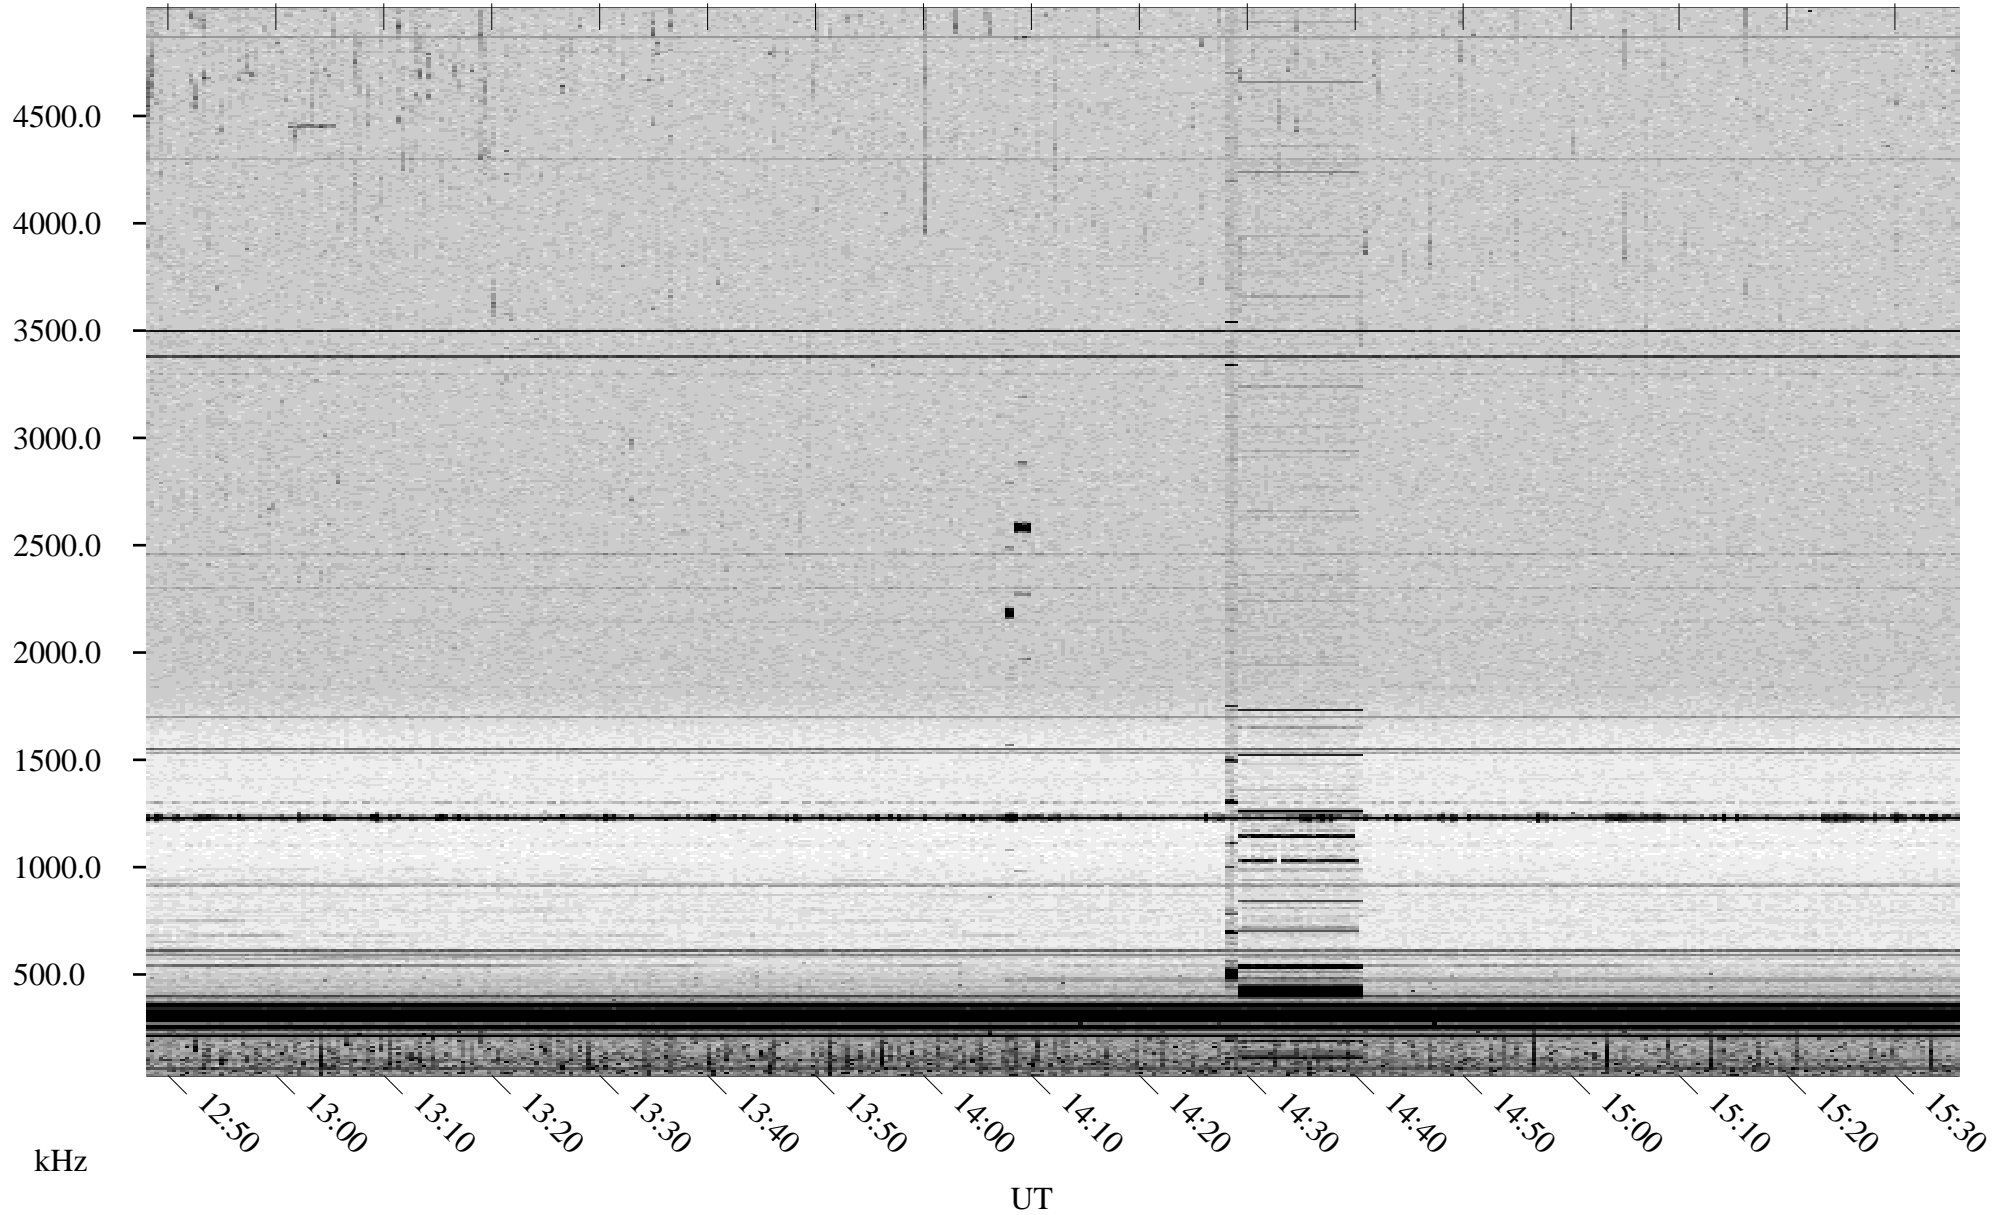

# 07/20/1998 Churchill, Manitoba

Linear Scale    Black = 161    White = 15

ch98200l.r00m max\_12

Page 5

# 07/20/1998 Churchill, Manitoba

Linear Scale    Black = 161    White = 15

ch98200l.r00m max\_12

Page 6

# 07/20/1998 Churchill, Manitoba

Linear Scale    Black = 161    White = 15

ch98200l.r00m max\_12

Page 7

# 07/20/1998 Churchill, Manitoba

Linear Scale    Black = 161    White = 15

ch98200l.r00m max\_12

Page 8