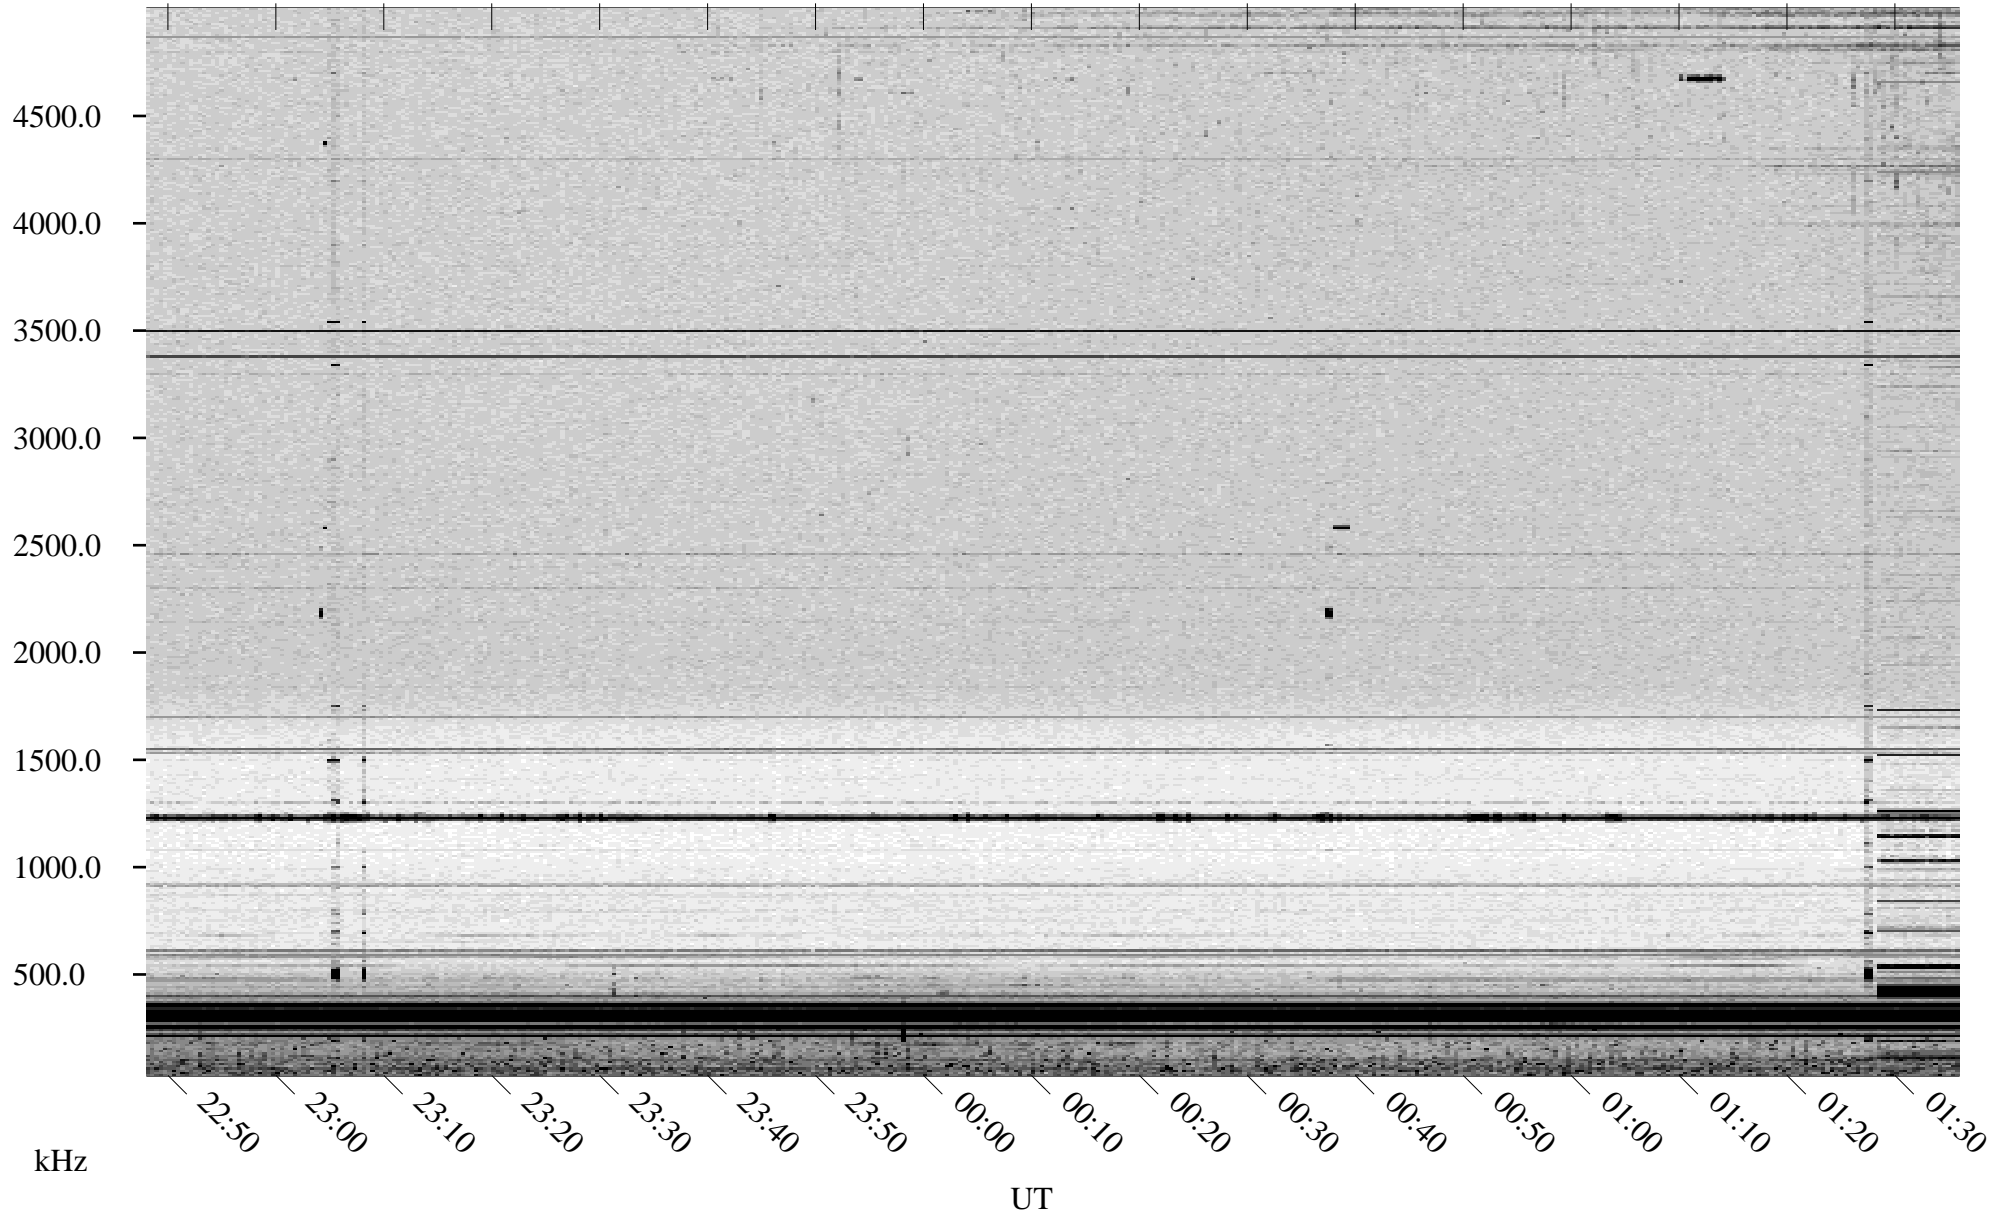

# 07/19/1998 Churchill, Manitoba

Linear Scale    Black = 161    White = 15

ch98200l.r00m max\_12

Page 1

# 07/19/1998 Churchill, Manitoba

Linear Scale    Black = 161    White = 15

ch98200l.r00m max\_12

Page 2

# 07/20/1998 Churchill, Manitoba

Linear Scale    Black = 161    White = 15

ch98200l.r00m max\_12

Page 3

# 07/20/1998 Churchill, Manitoba

Linear Scale    Black = 161    White = 15

ch98200l.r00m max\_12

Page 4