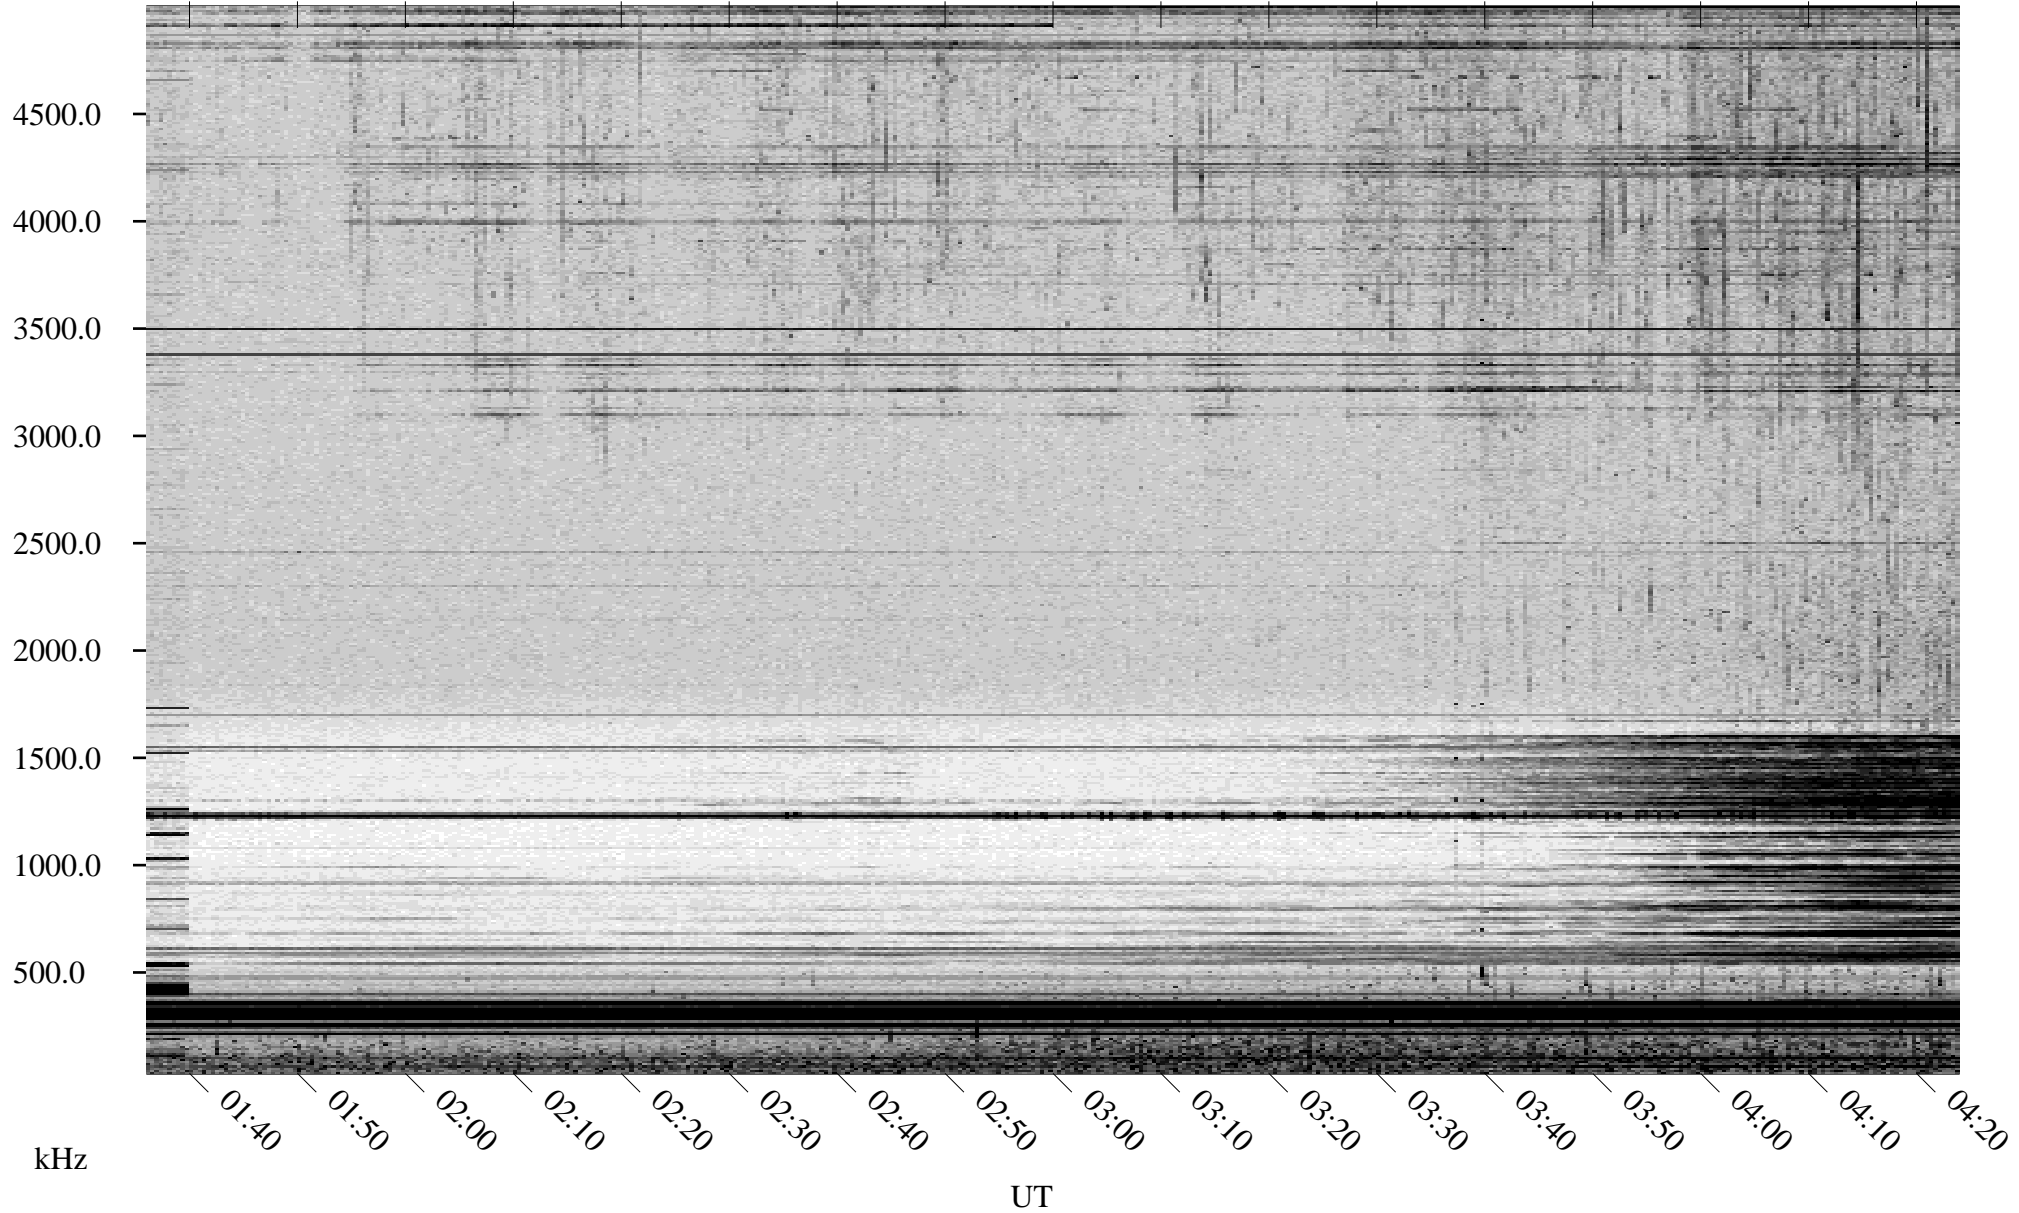

# 07/19/1998 Churchill, Manitoba

Linear Scale    Black = 161    White = 15

ch98200l.r00m max\_12

Page 1

# 07/19/1998 Churchill, Manitoba

Linear Scale    Black = 161    White = 15

ch98200l.r00m max\_12

Page 2

# 07/20/1998 Churchill, Manitoba

Linear Scale    Black = 161    White = 15

ch98200l.r00m max\_12

Page 3

# 07/20/1998 Churchill, Manitoba

Linear Scale    Black = 161    White = 15

ch98200l.r00m max\_12

Page 4