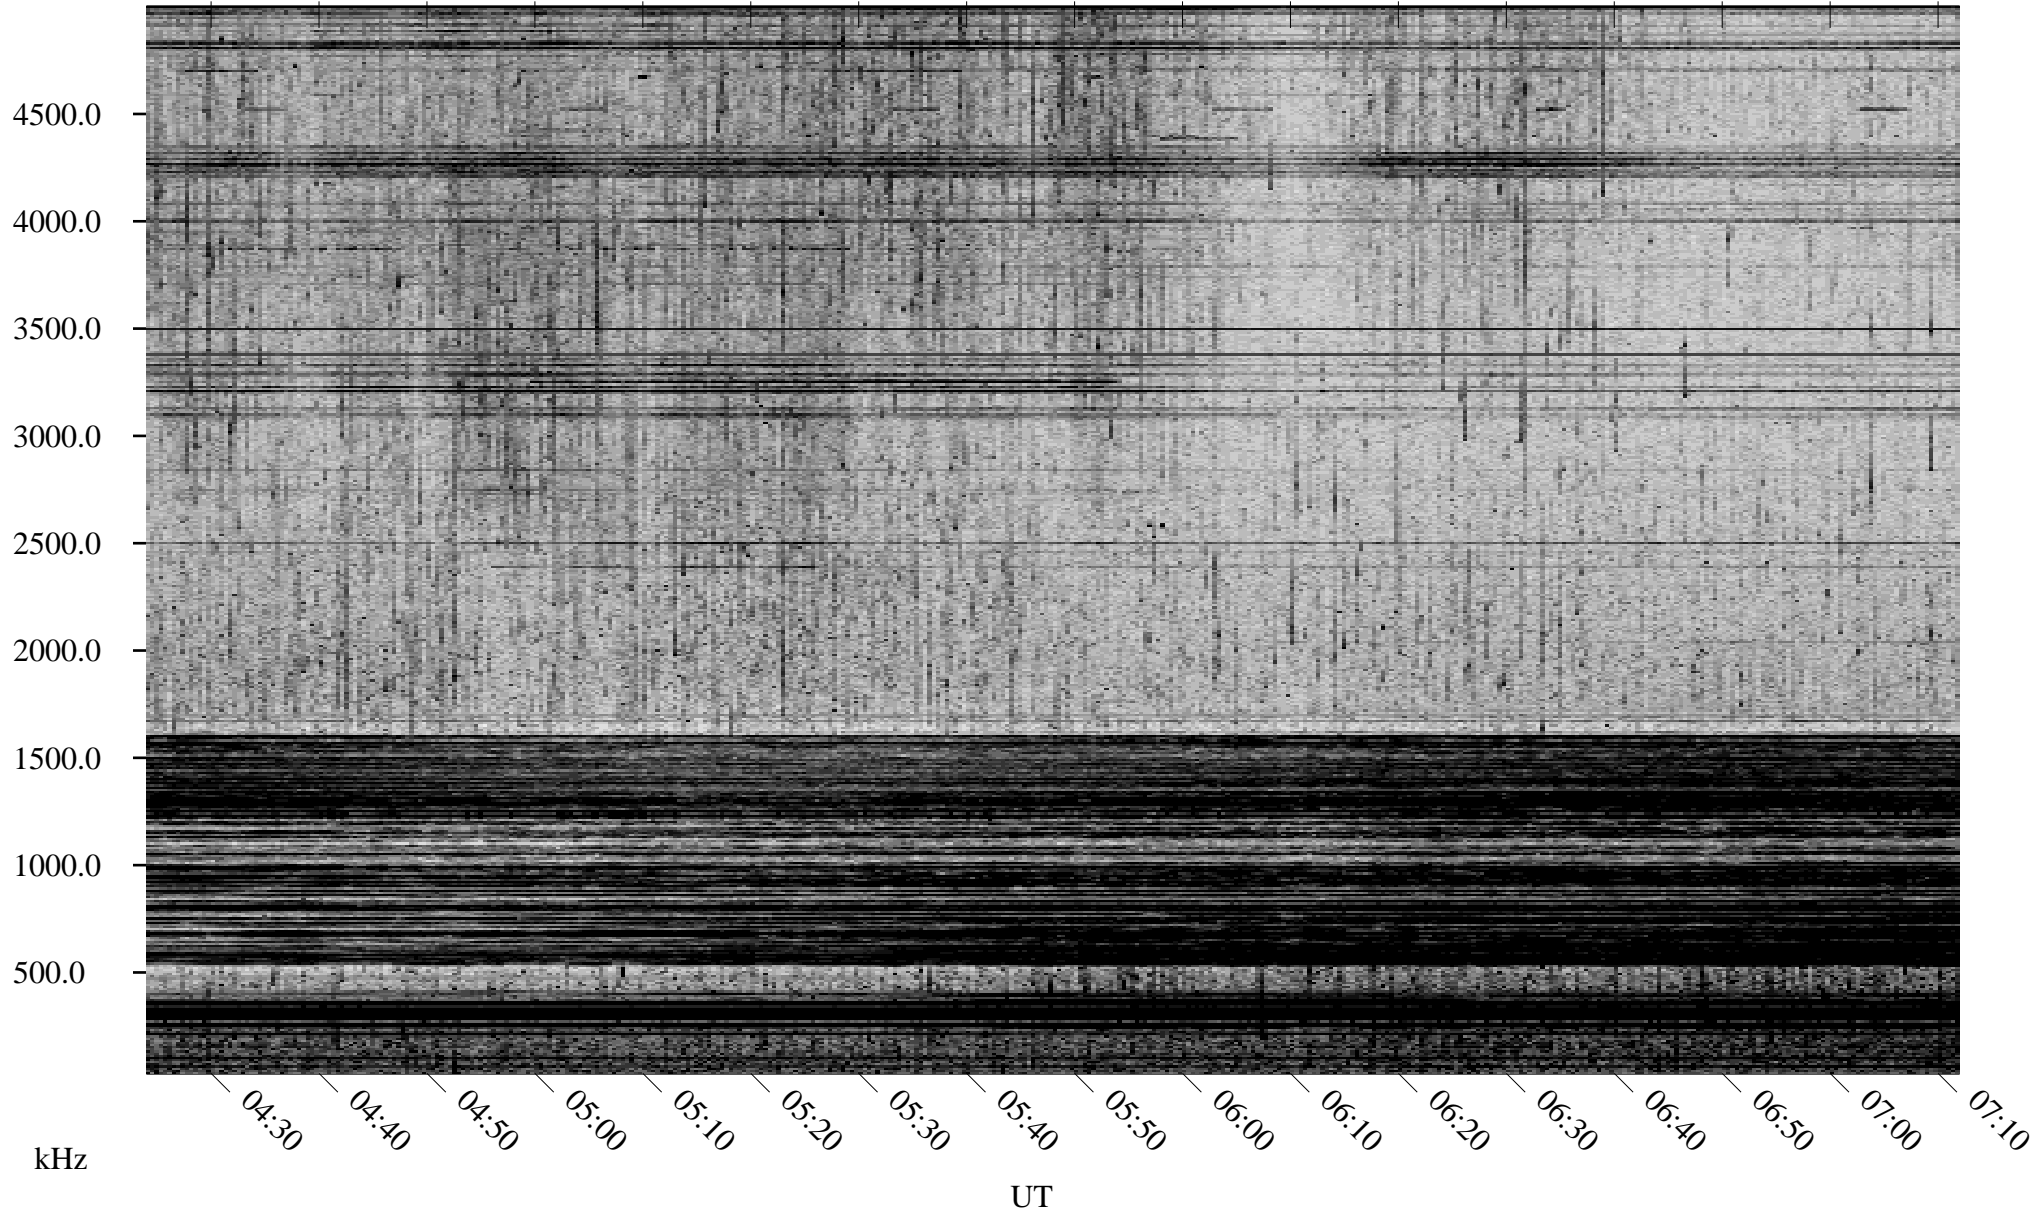

# 07/19/1998 Churchill, Manitoba

Linear Scale    Black = 161    White = 15

ch98200l.r00m max\_12

Page 1

# 07/19/1998 Churchill, Manitoba

Linear Scale    Black = 161    White = 15

ch98200l.r00m max\_12

Page 2

# 07/20/1998 Churchill, Manitoba

Linear Scale    Black = 161    White = 15

ch98200l.r00m max\_12

Page 3

# 07/20/1998 Churchill, Manitoba

Linear Scale    Black = 161    White = 15

ch98200l.r00m max\_12

Page 4