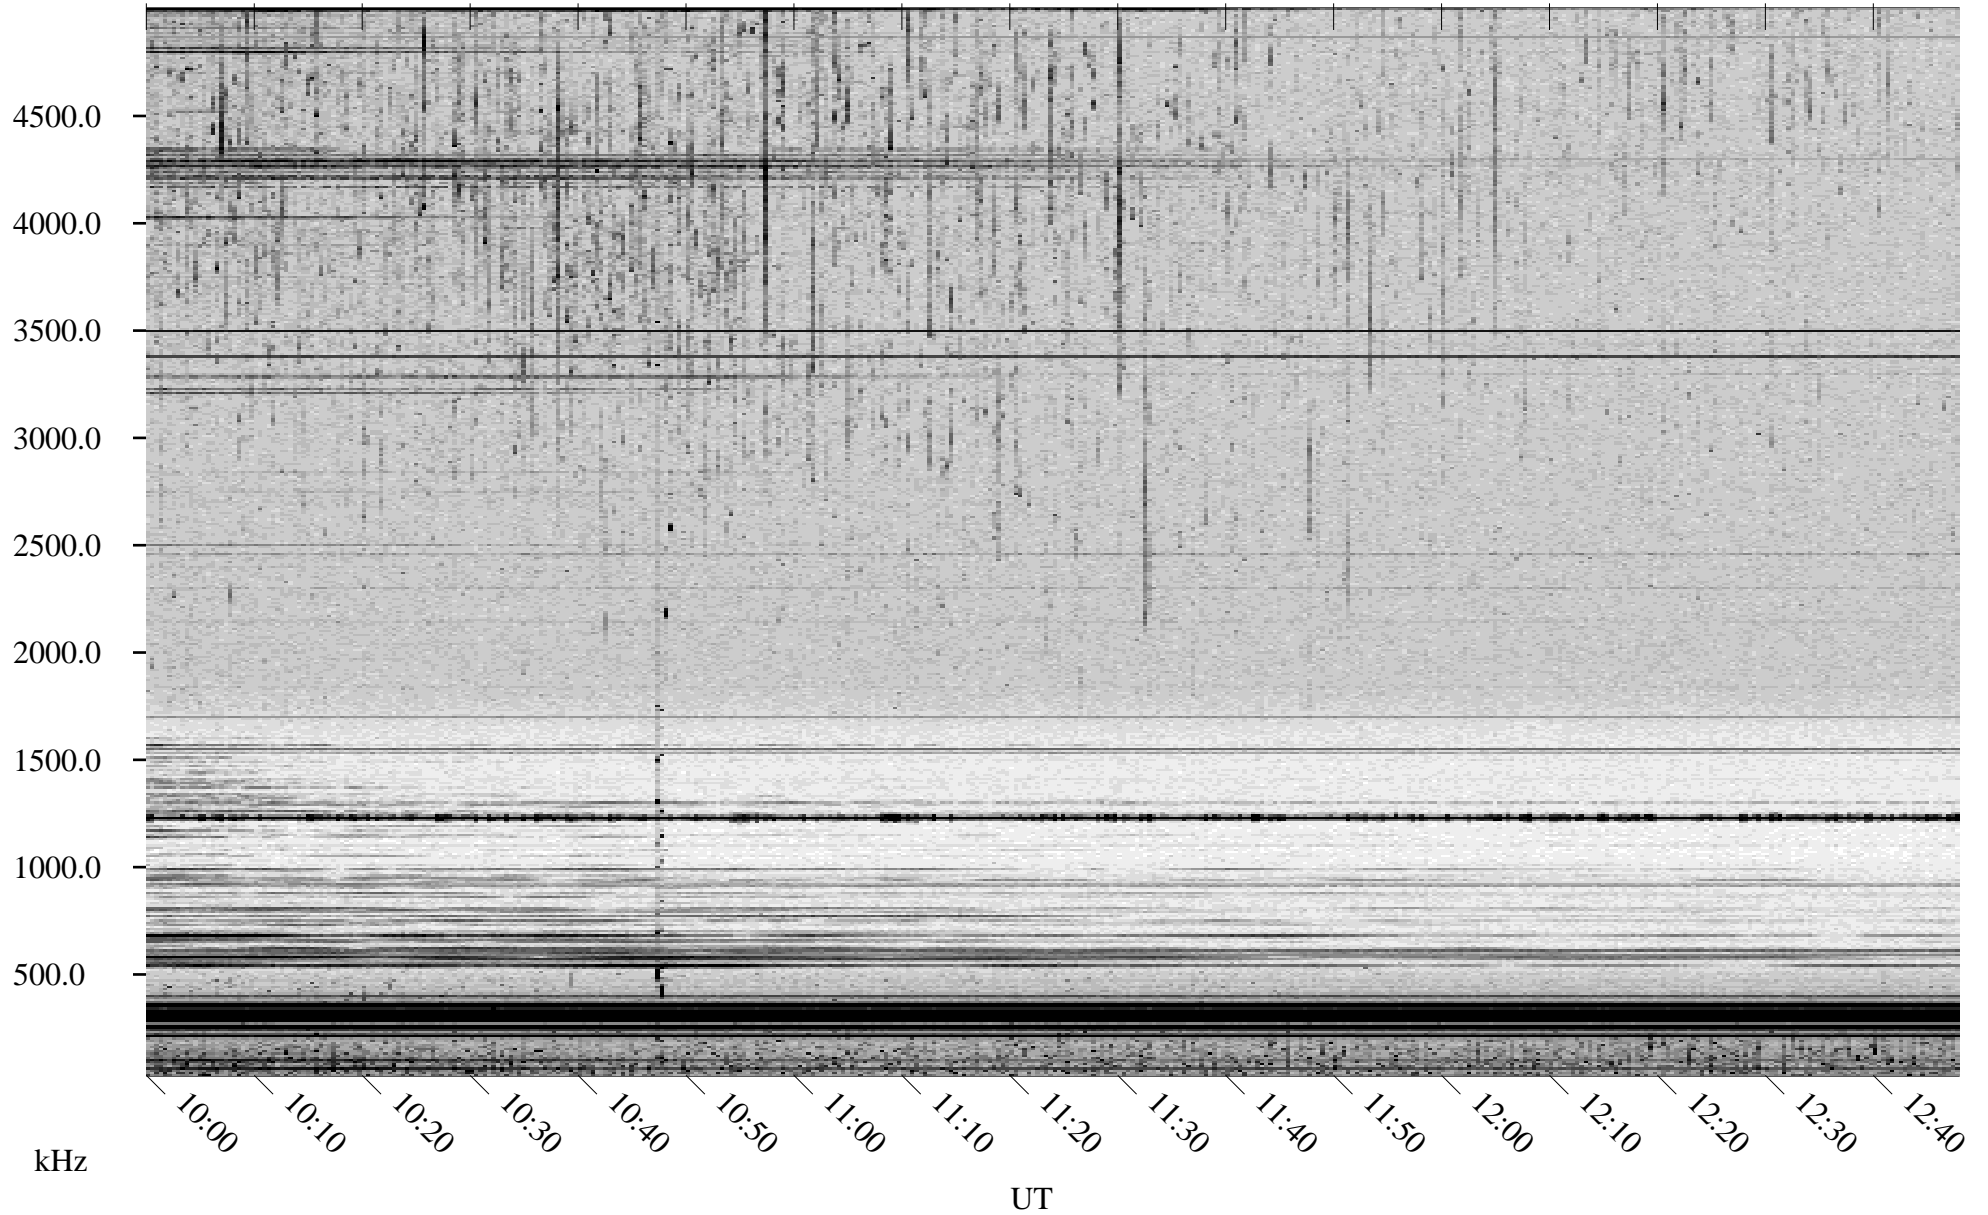

# 07/20/1998 Churchill, Manitoba

Linear Scale    Black = 161    White = 15

ch98200l.r00m max\_12

Page 5

# 07/20/1998 Churchill, Manitoba

Linear Scale    Black = 161    White = 15

ch98200l.r00m max\_12

Page 6

# 07/20/1998 Churchill, Manitoba

Linear Scale    Black = 161    White = 15

ch98200l.r00m max\_12

Page 7