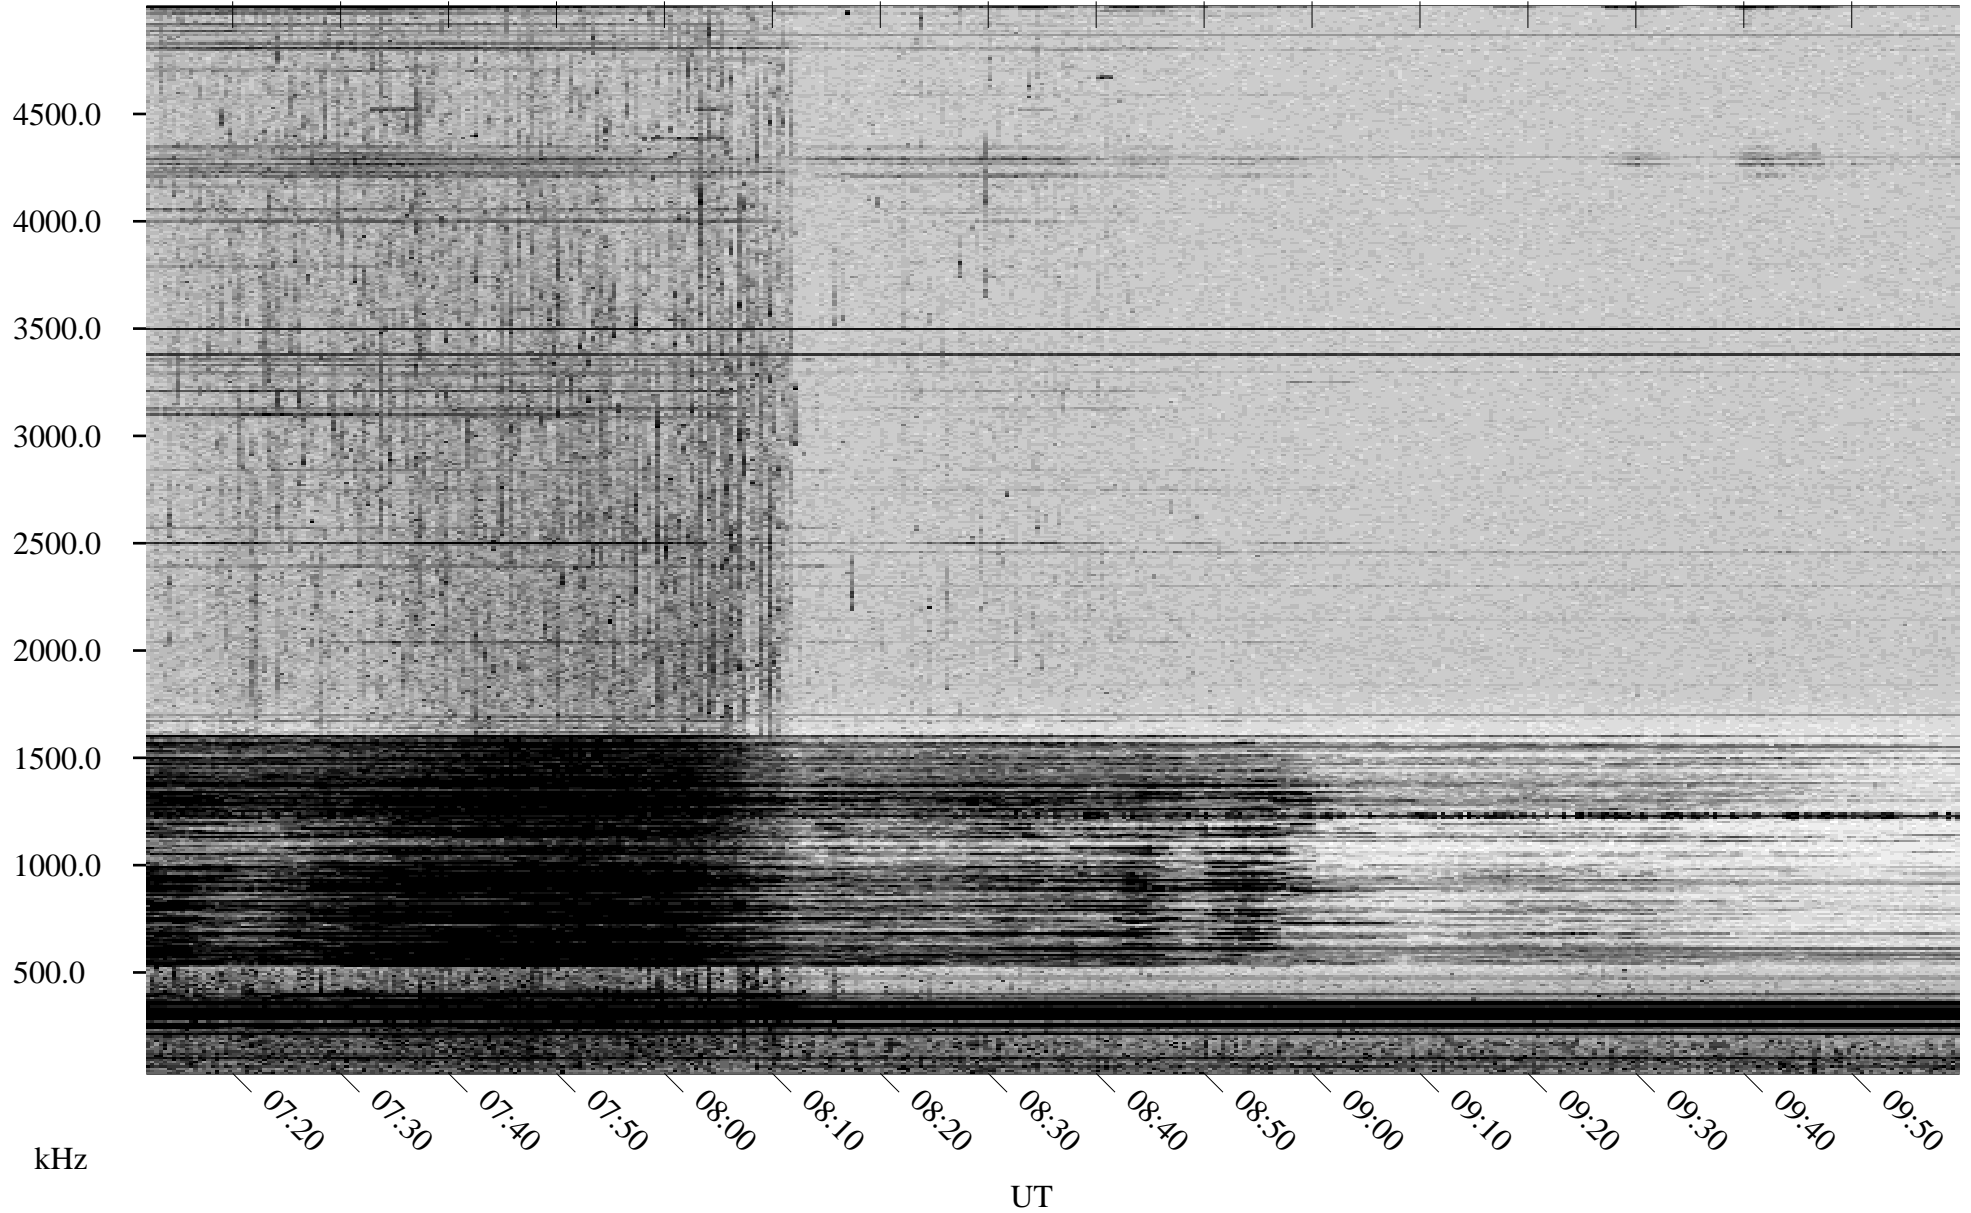

07/20/1998 Churchill, Manitoba

Linear Scale Black = 161 White = 15

ch982011.r00m max_12

Page 1

07/20/1998 Churchill, Manitoba

Linear Scale Black = 161 White = 15

ch982011.r00m max_12

Page 2

07/21/1998 Churchill, Manitoba

Linear Scale Black = 161 White = 15

ch982011.r00m max_12

Page 3

07/21/1998 Churchill, Manitoba

Linear Scale Black = 161 White = 15

ch982011.r00m max_12

Page 4

07/21/1998 Churchill, Manitoba

Linear Scale Black = 161 White = 15

ch982011.r00m max_12

Page 5

07/21/1998 Churchill, Manitoba

Linear Scale Black = 161 White = 15

ch982011.r00m max_12

Page 6

07/21/1998 Churchill, Manitoba

Linear Scale Black = 161 White = 15

ch982011.r00m max_12

Page 7

07/21/1998 Churchill, Manitoba

Linear Scale Black = 161 White = 15

ch982011.r00m max_12

Page 8