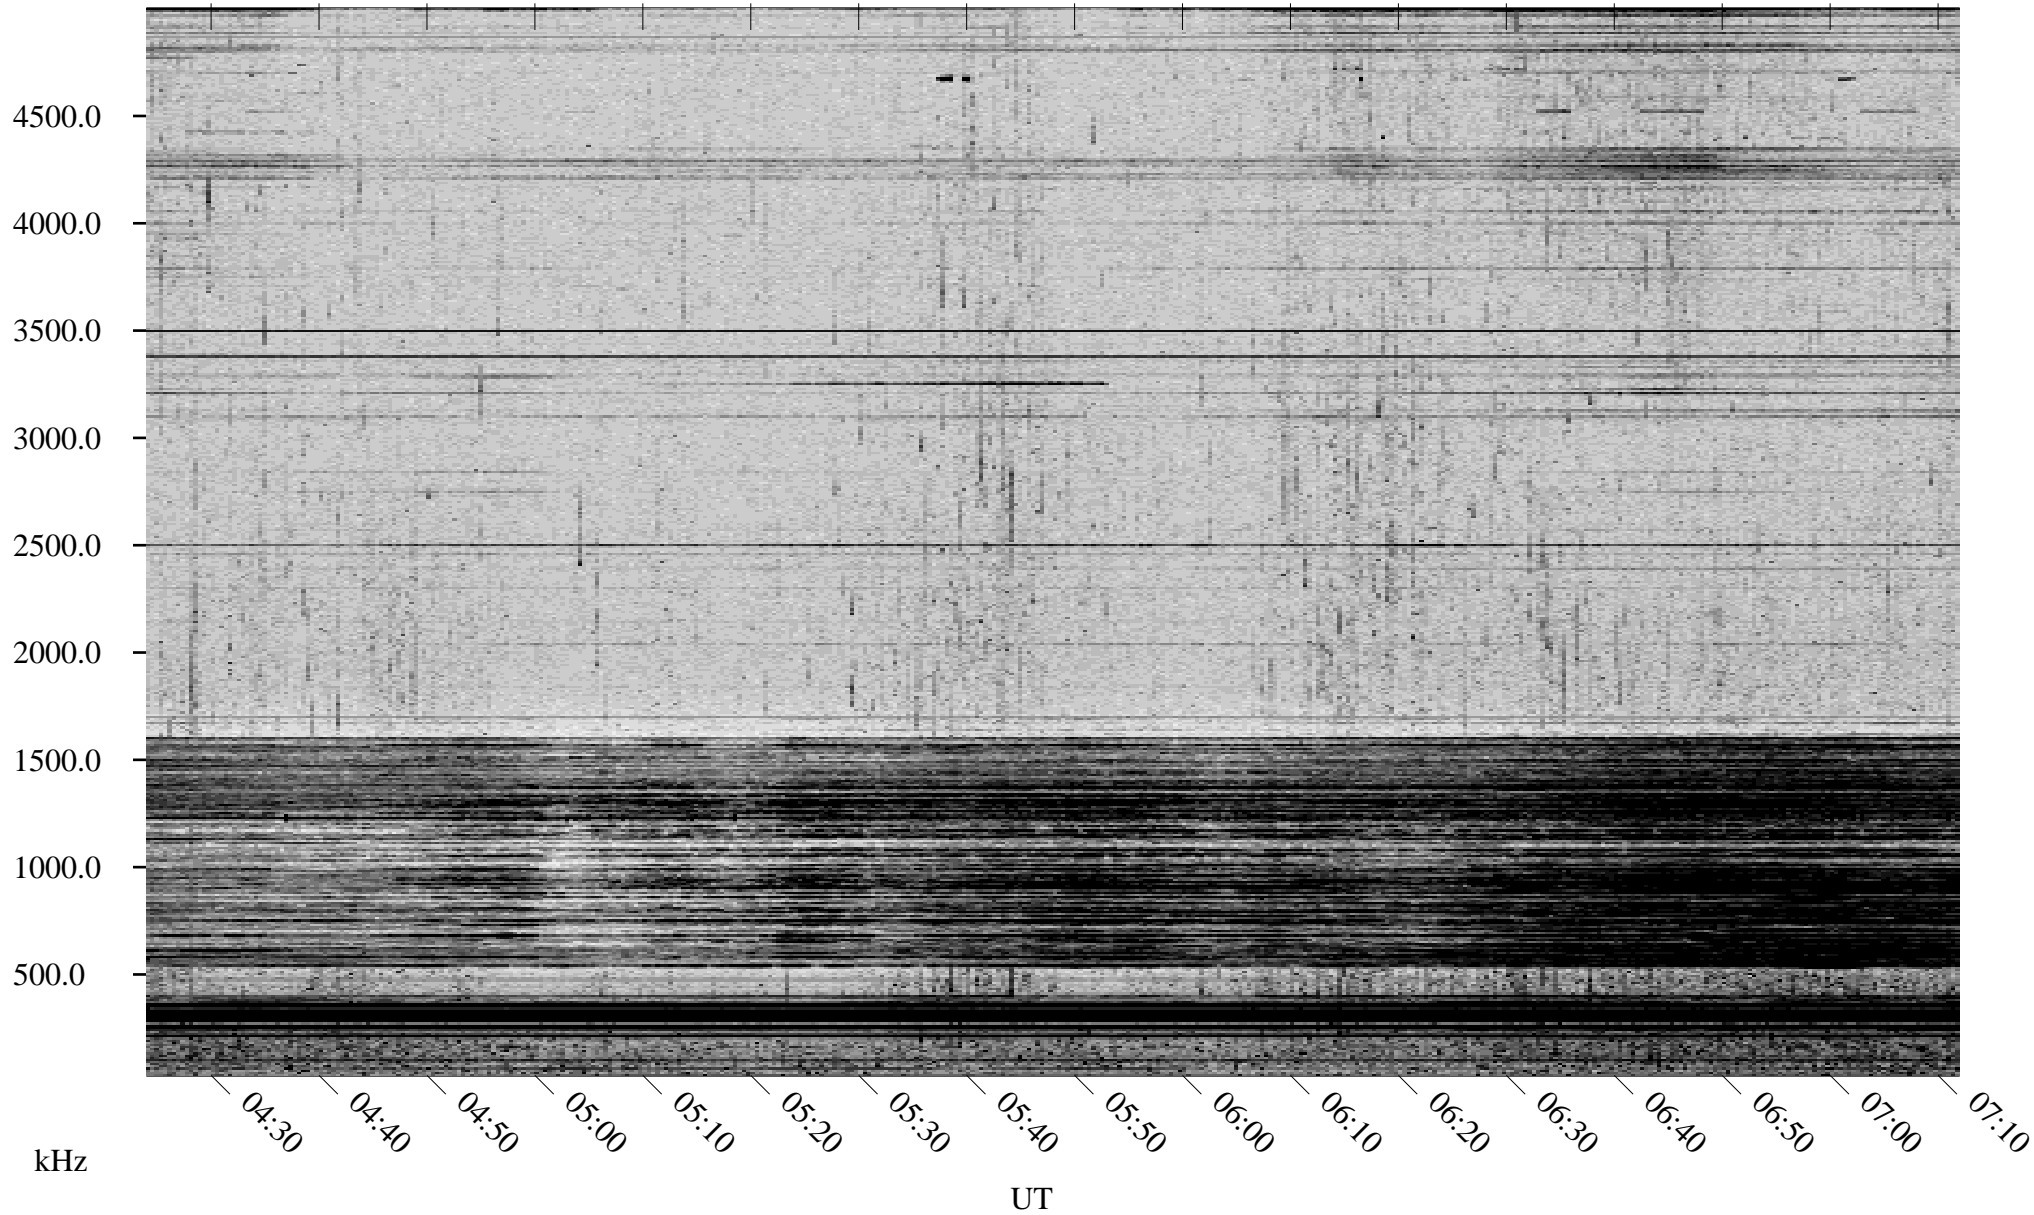

07/20/1998 Churchill, Manitoba

Linear Scale Black = 161 White = 15

ch982011.r00m max_12

Page 1

07/20/1998 Churchill, Manitoba

Linear Scale Black = 161 White = 15

ch982011.r00m max_12

Page 2

07/21/1998 Churchill, Manitoba

Linear Scale Black = 161 White = 15

ch982011.r00m max_12

Page 3

07/21/1998 Churchill, Manitoba

Linear Scale Black = 161 White = 15

ch982011.r00m max_12

Page 4

07/21/1998 Churchill, Manitoba

Linear Scale Black = 161 White = 15

ch982011.r00m max_12

Page 5

07/21/1998 Churchill, Manitoba

Linear Scale Black = 161 White = 15

ch982011.r00m max_12

Page 6

07/21/1998 Churchill, Manitoba

Linear Scale Black = 161 White = 15

ch982011.r00m max_12

Page 7

07/21/1998 Churchill, Manitoba

Linear Scale Black = 161 White = 15

ch982011.r00m max_12

Page 8