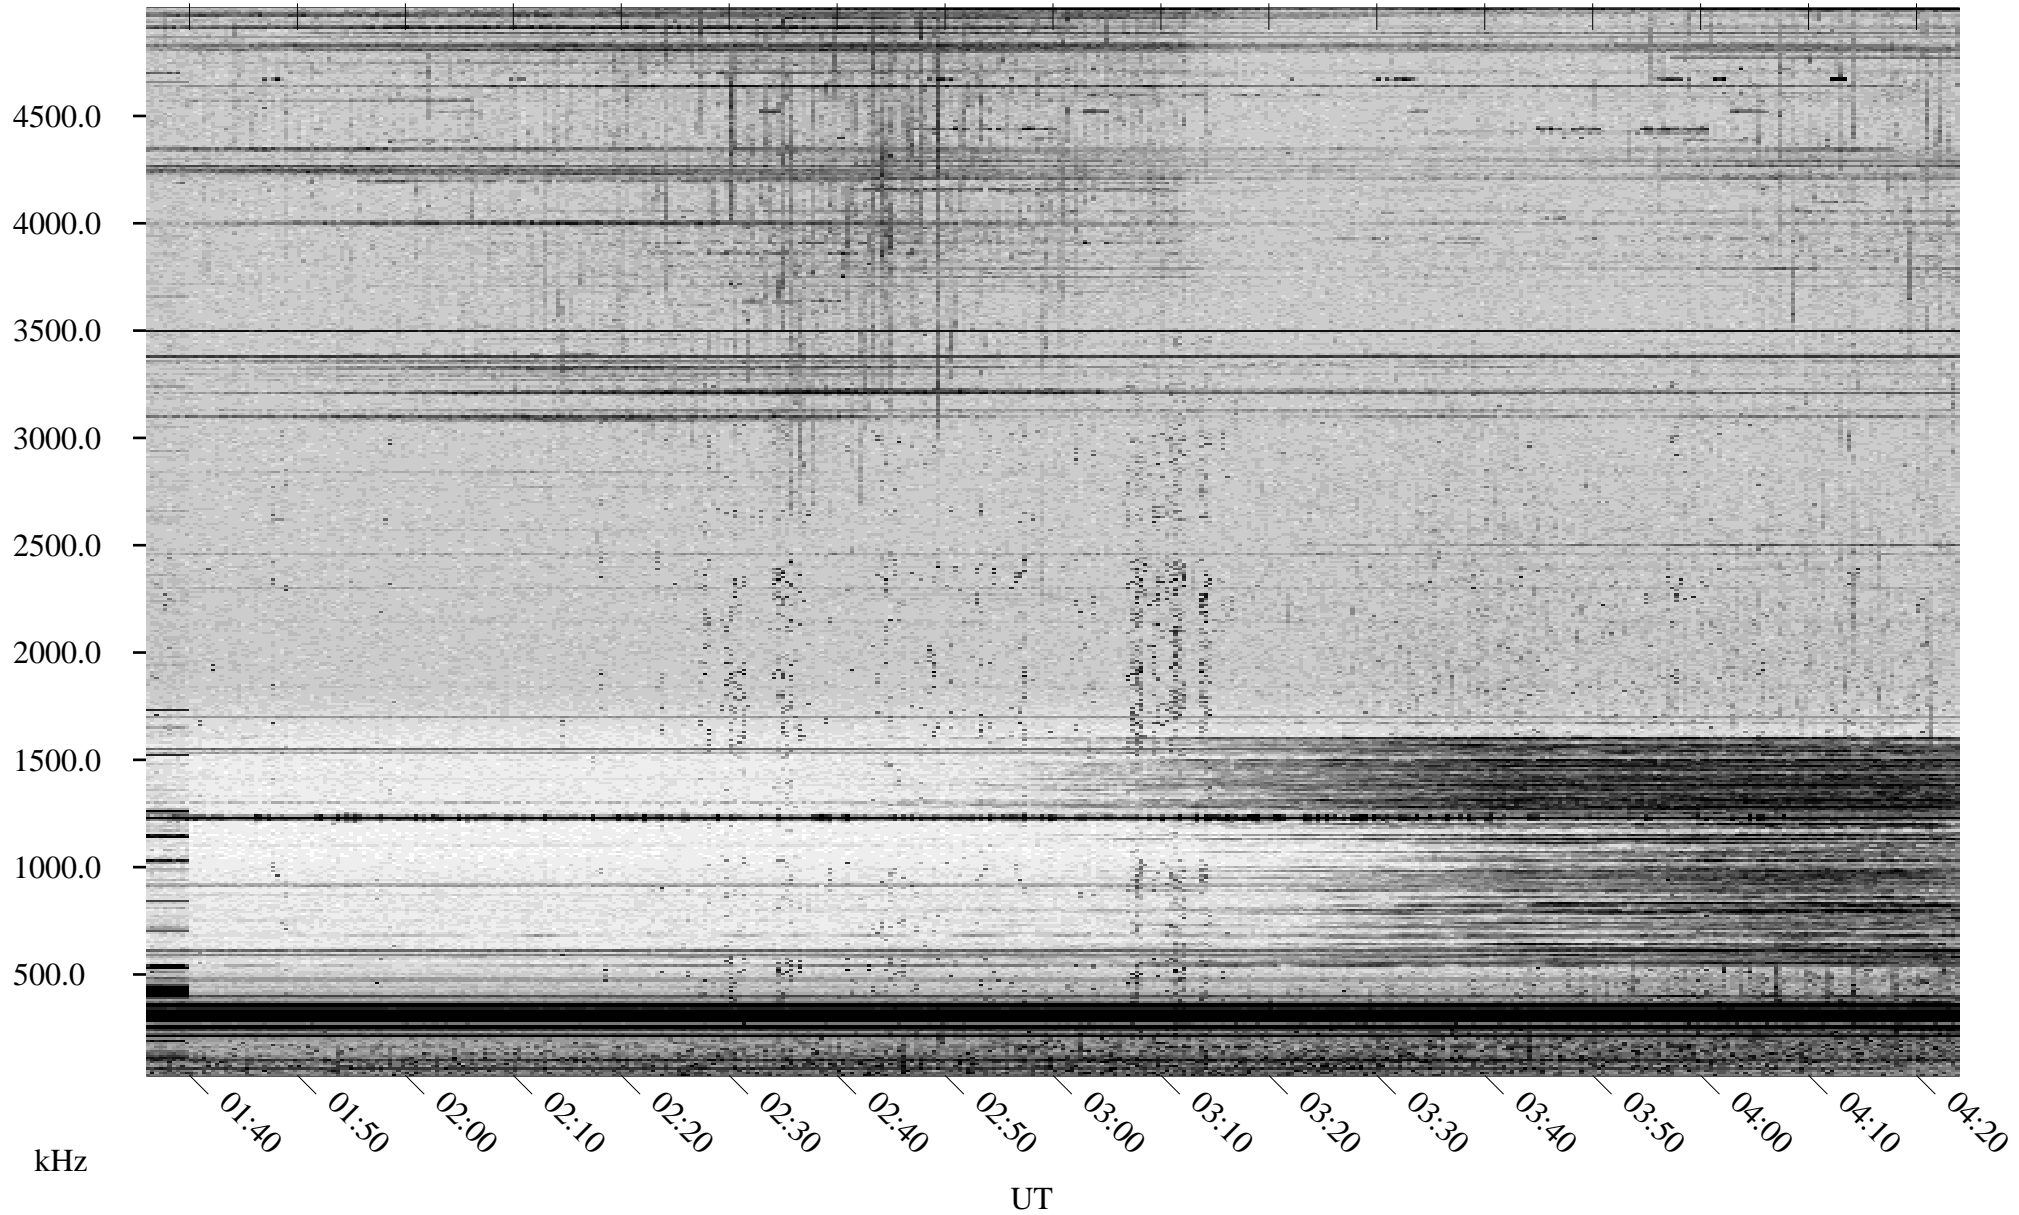

07/20/1998 Churchill, Manitoba

Linear Scale Black = 161 White = 15

ch982011.r00m max_12

Page 1

07/20/1998 Churchill, Manitoba

Linear Scale Black = 161 White = 15

ch982011.r00m max_12

Page 2

07/21/1998 Churchill, Manitoba

Linear Scale Black = 161 White = 15

ch982011.r00m max_12

Page 3

07/21/1998 Churchill, Manitoba

Linear Scale Black = 161 White = 15

ch982011.r00m max_12

Page 4

07/21/1998 Churchill, Manitoba

Linear Scale Black = 161 White = 15

ch982011.r00m max_12

Page 5

07/21/1998 Churchill, Manitoba

Linear Scale Black = 161 White = 15

ch982011.r00m max_12

Page 6

07/21/1998 Churchill, Manitoba

Linear Scale Black = 161 White = 15

ch982011.r00m max_12

Page 7

07/21/1998 Churchill, Manitoba

Linear Scale Black = 161 White = 15

ch982011.r00m max_12

Page 8