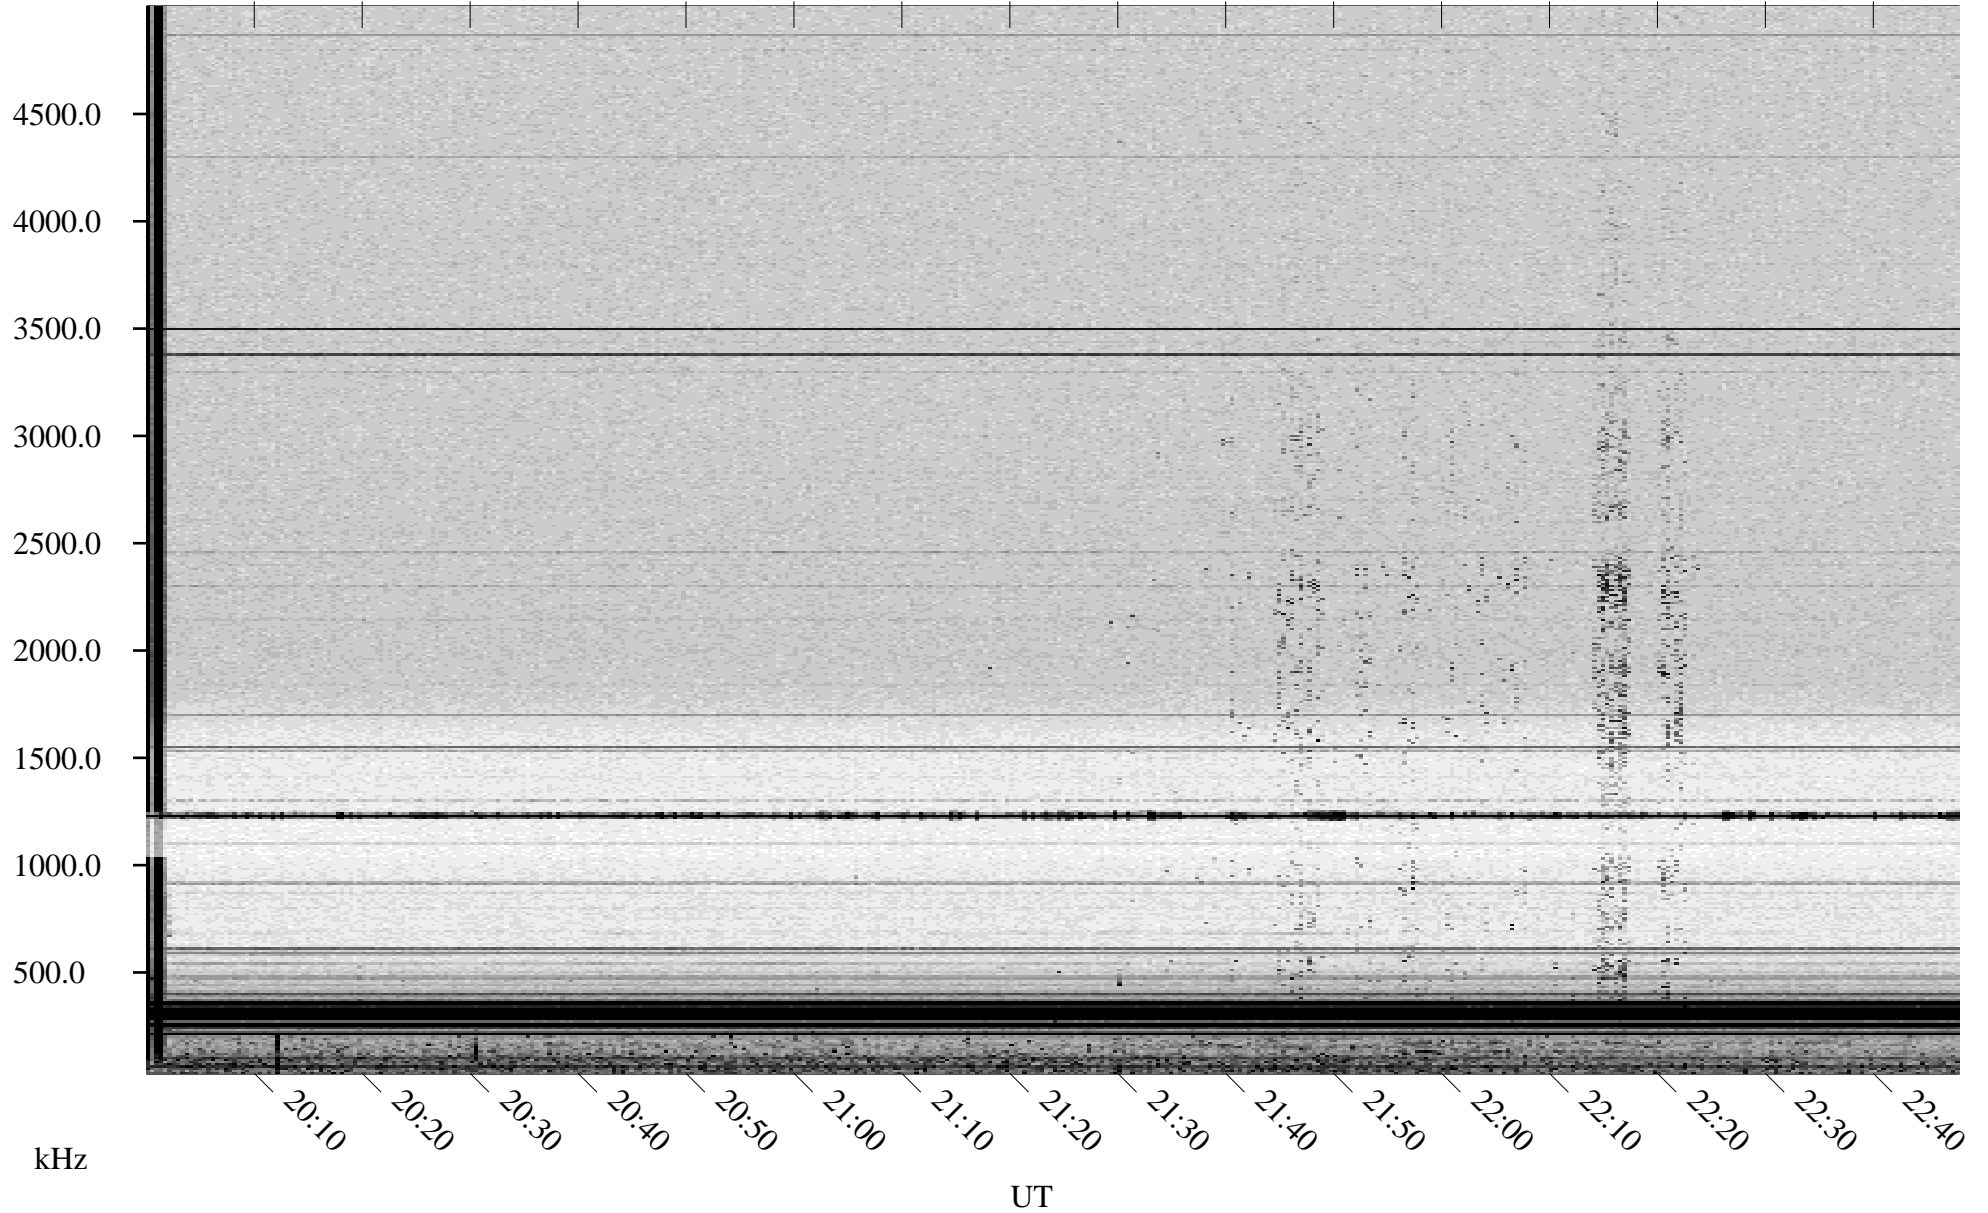

07/20/1998 Churchill, Manitoba

Linear Scale Black = 161 White = 15

ch982011.r00m max_12

Page 1

07/20/1998 Churchill, Manitoba

Linear Scale Black = 161 White = 15

ch982011.r00m max_12

Page 2

07/21/1998 Churchill, Manitoba

Linear Scale Black = 161 White = 15

ch982011.r00m max_12

Page 3

07/21/1998 Churchill, Manitoba

Linear Scale Black = 161 White = 15

ch982011.r00m max_12

Page 4

07/21/1998 Churchill, Manitoba

Linear Scale Black = 161 White = 15

ch982011.r00m max_12

Page 5

07/21/1998 Churchill, Manitoba

Linear Scale Black = 161 White = 15

ch982011.r00m max_12

Page 6

07/21/1998 Churchill, Manitoba

Linear Scale Black = 161 White = 15

ch982011.r00m max_12

Page 7

07/21/1998 Churchill, Manitoba

Linear Scale Black = 161 White = 15

ch982011.r00m max_12

Page 8