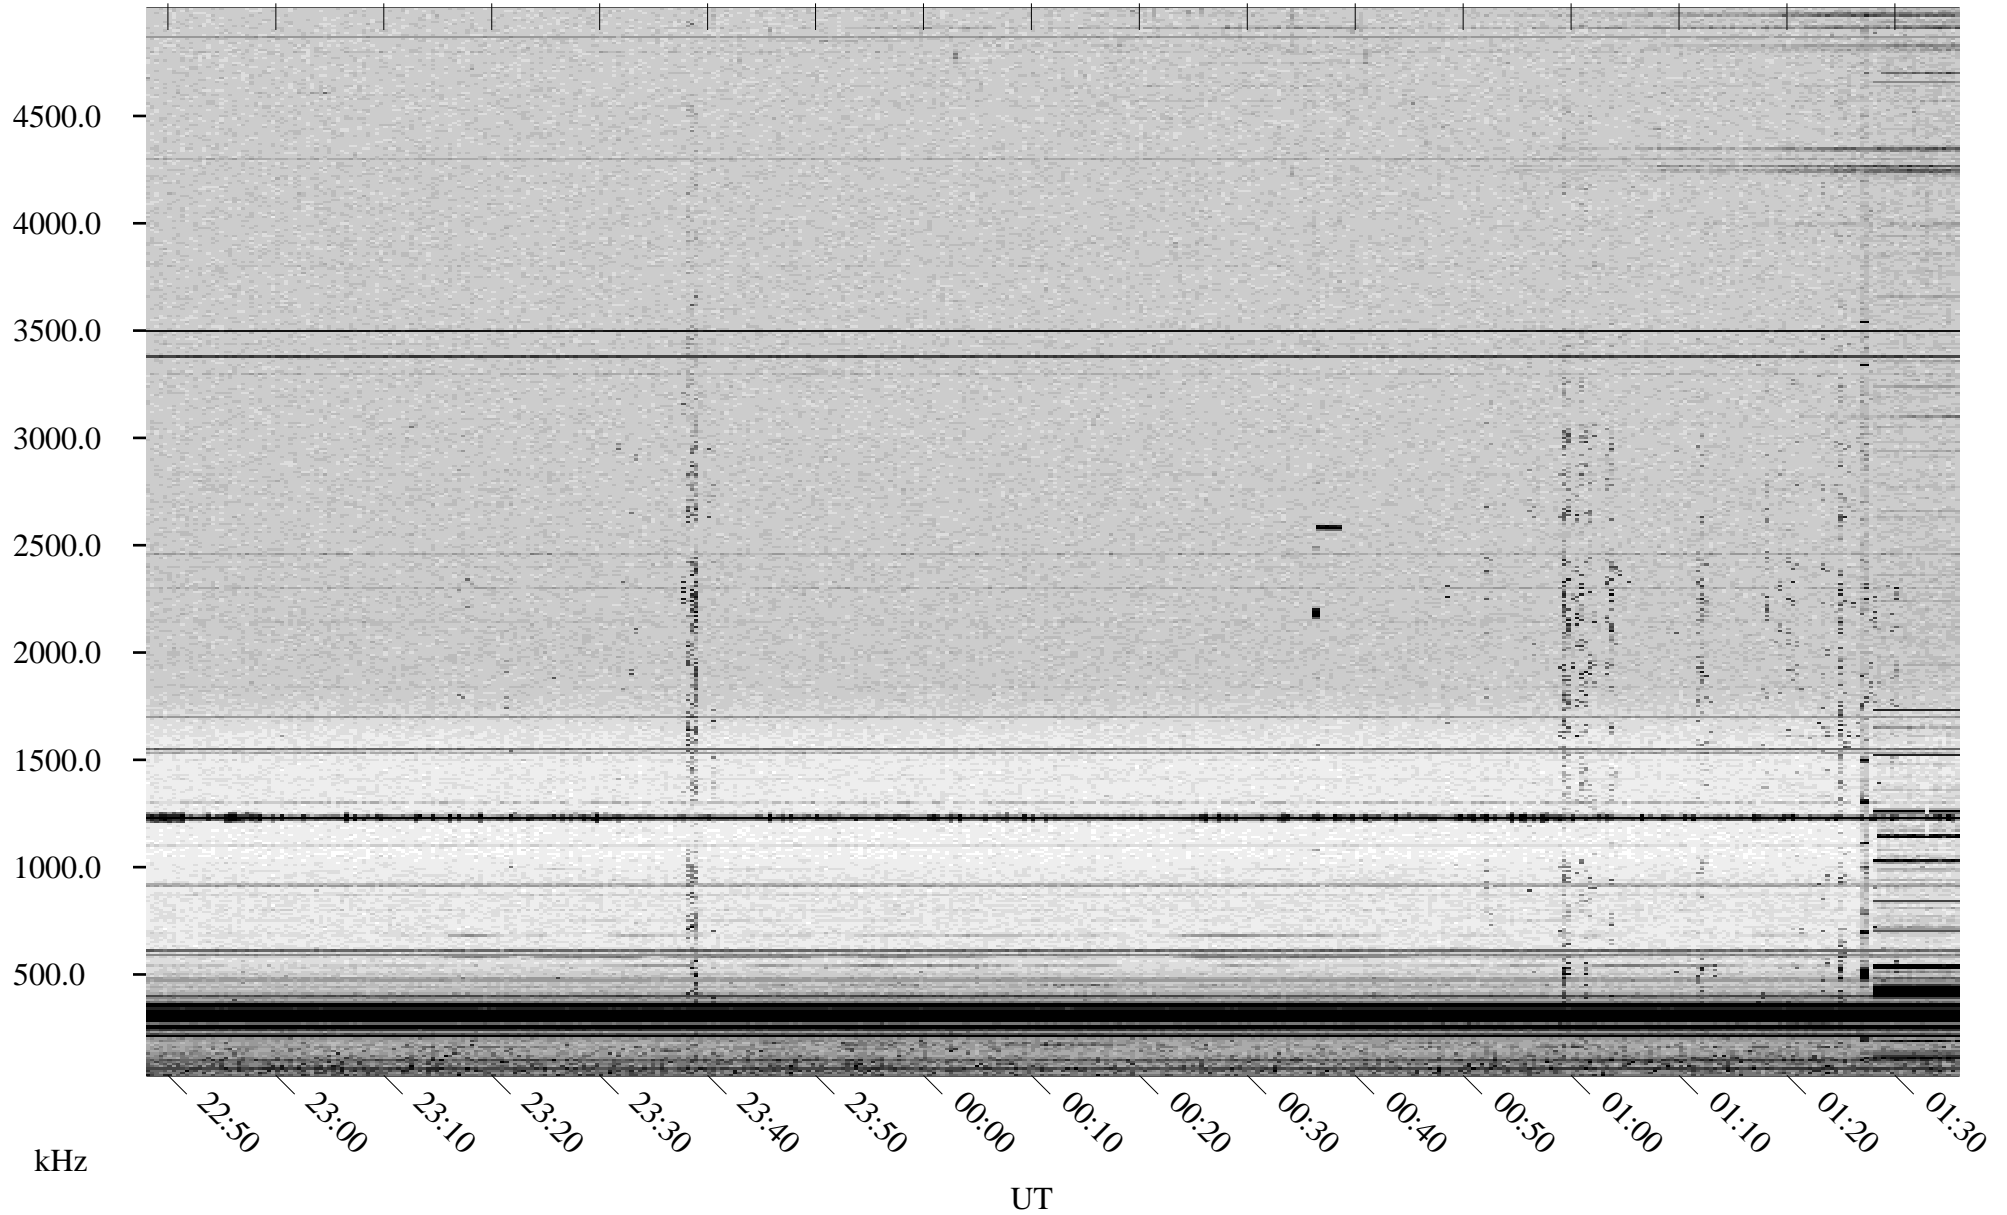

07/20/1998 Churchill, Manitoba

Linear Scale Black = 161 White = 15

ch982011.r00m max_12

Page 1

07/20/1998 Churchill, Manitoba

Linear Scale Black = 161 White = 15

ch982011.r00m max_12

Page 2

07/21/1998 Churchill, Manitoba

Linear Scale Black = 161 White = 15

ch982011.r00m max_12

Page 3

07/21/1998 Churchill, Manitoba

Linear Scale Black = 161 White = 15

ch982011.r00m max_12

Page 4

07/21/1998 Churchill, Manitoba

Linear Scale Black = 161 White = 15

ch982011.r00m max_12

Page 5

07/21/1998 Churchill, Manitoba

Linear Scale Black = 161 White = 15

ch982011.r00m max_12

Page 6

07/21/1998 Churchill, Manitoba

Linear Scale Black = 161 White = 15

ch982011.r00m max_12

Page 7

07/21/1998 Churchill, Manitoba

Linear Scale Black = 161 White = 15

ch982011.r00m max_12

Page 8