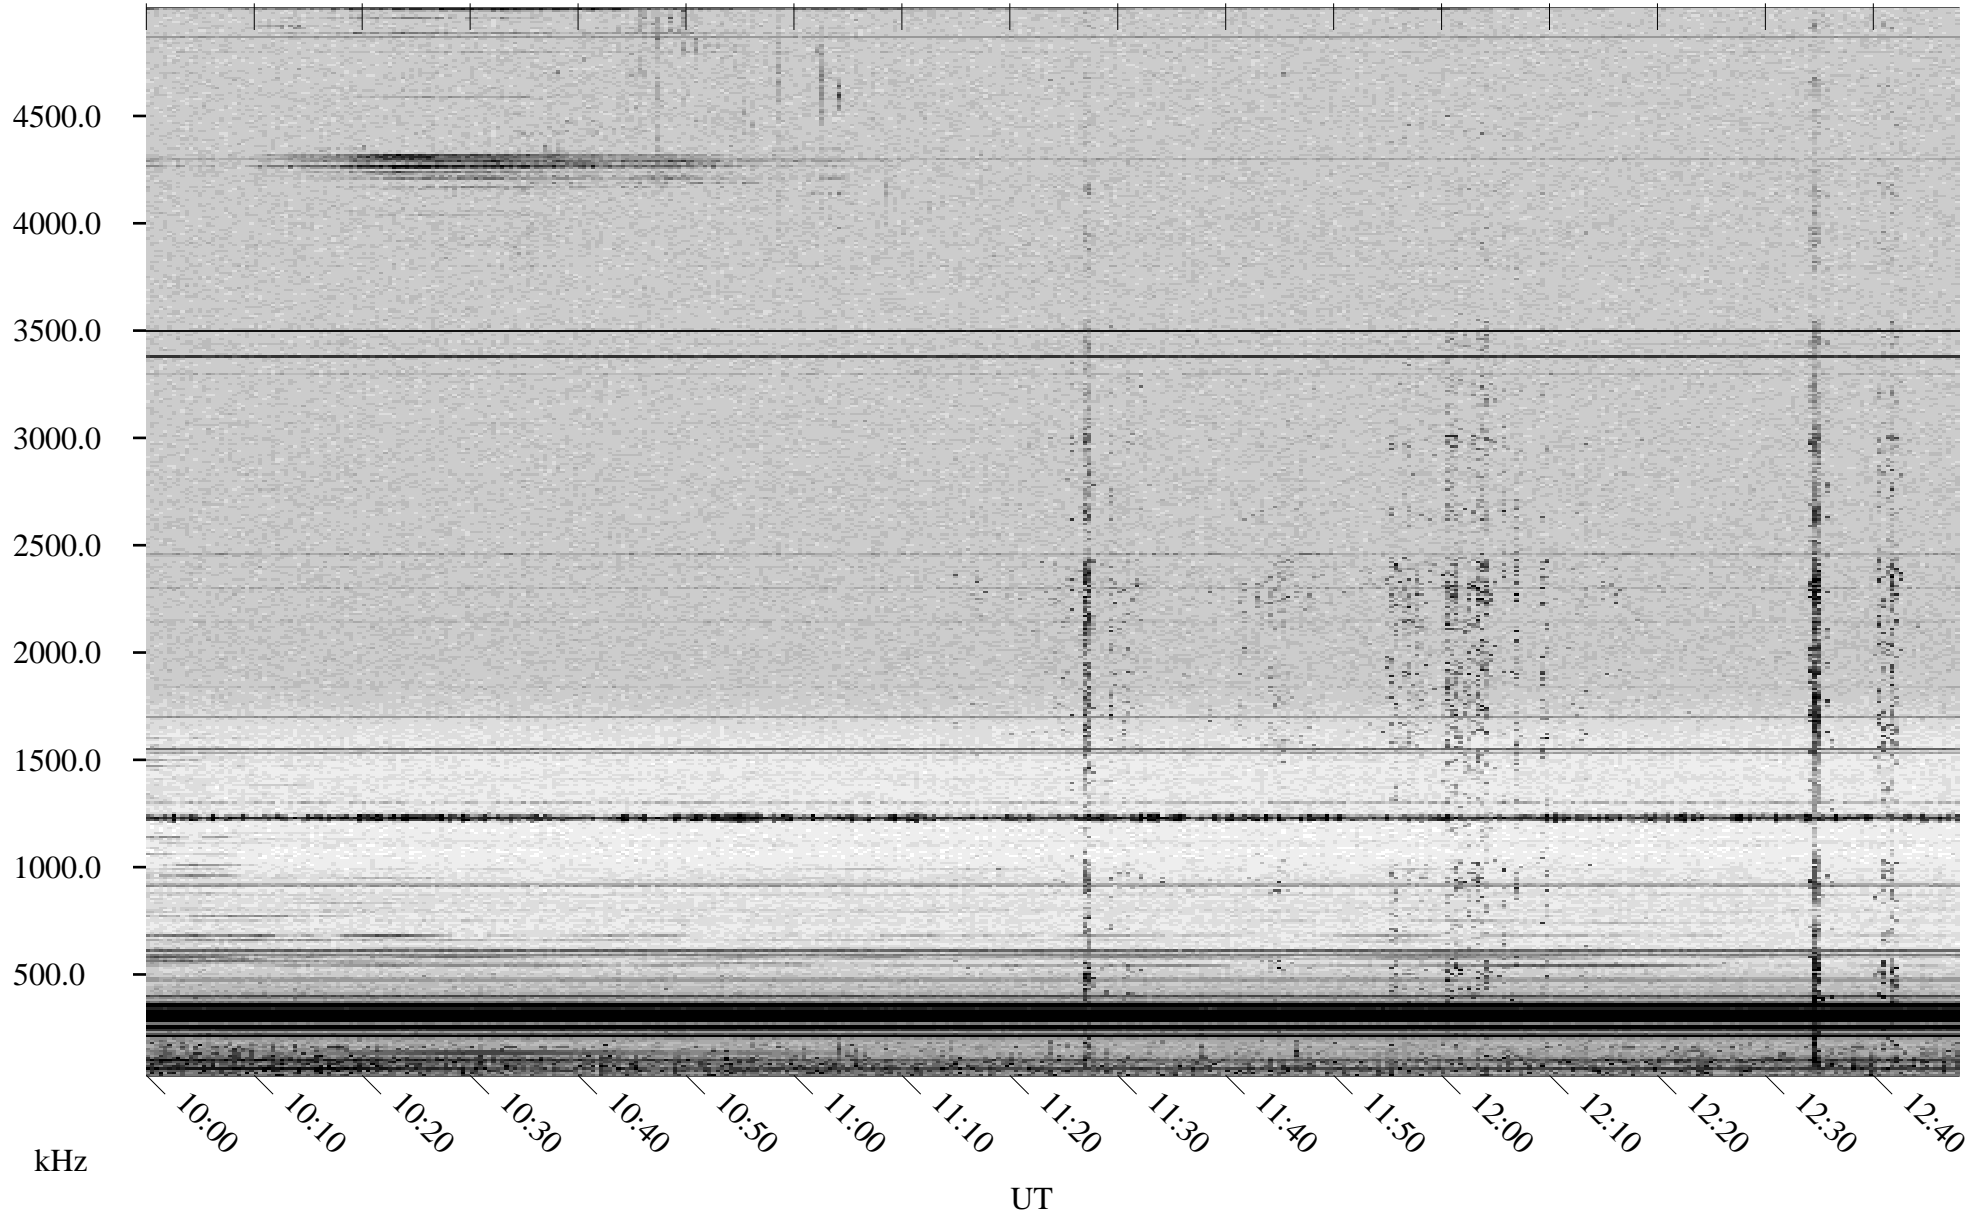

07/20/1998 Churchill, Manitoba

Linear Scale Black = 161 White = 15

ch982011.r00m max_12

Page 1

07/20/1998 Churchill, Manitoba

Linear Scale Black = 161 White = 15

ch982011.r00m max_12

Page 2

07/21/1998 Churchill, Manitoba

Linear Scale Black = 161 White = 15

ch982011.r00m max_12

Page 3

07/21/1998 Churchill, Manitoba

Linear Scale Black = 161 White = 15

ch982011.r00m max_12

Page 4

07/21/1998 Churchill, Manitoba

Linear Scale Black = 161 White = 15

ch982011.r00m max_12

Page 5

07/21/1998 Churchill, Manitoba

Linear Scale Black = 161 White = 15

ch982011.r00m max_12

Page 6

07/21/1998 Churchill, Manitoba

Linear Scale Black = 161 White = 15

ch982011.r00m max_12

Page 7

07/21/1998 Churchill, Manitoba

Linear Scale Black = 161 White = 15

ch982011.r00m max_12

Page 8