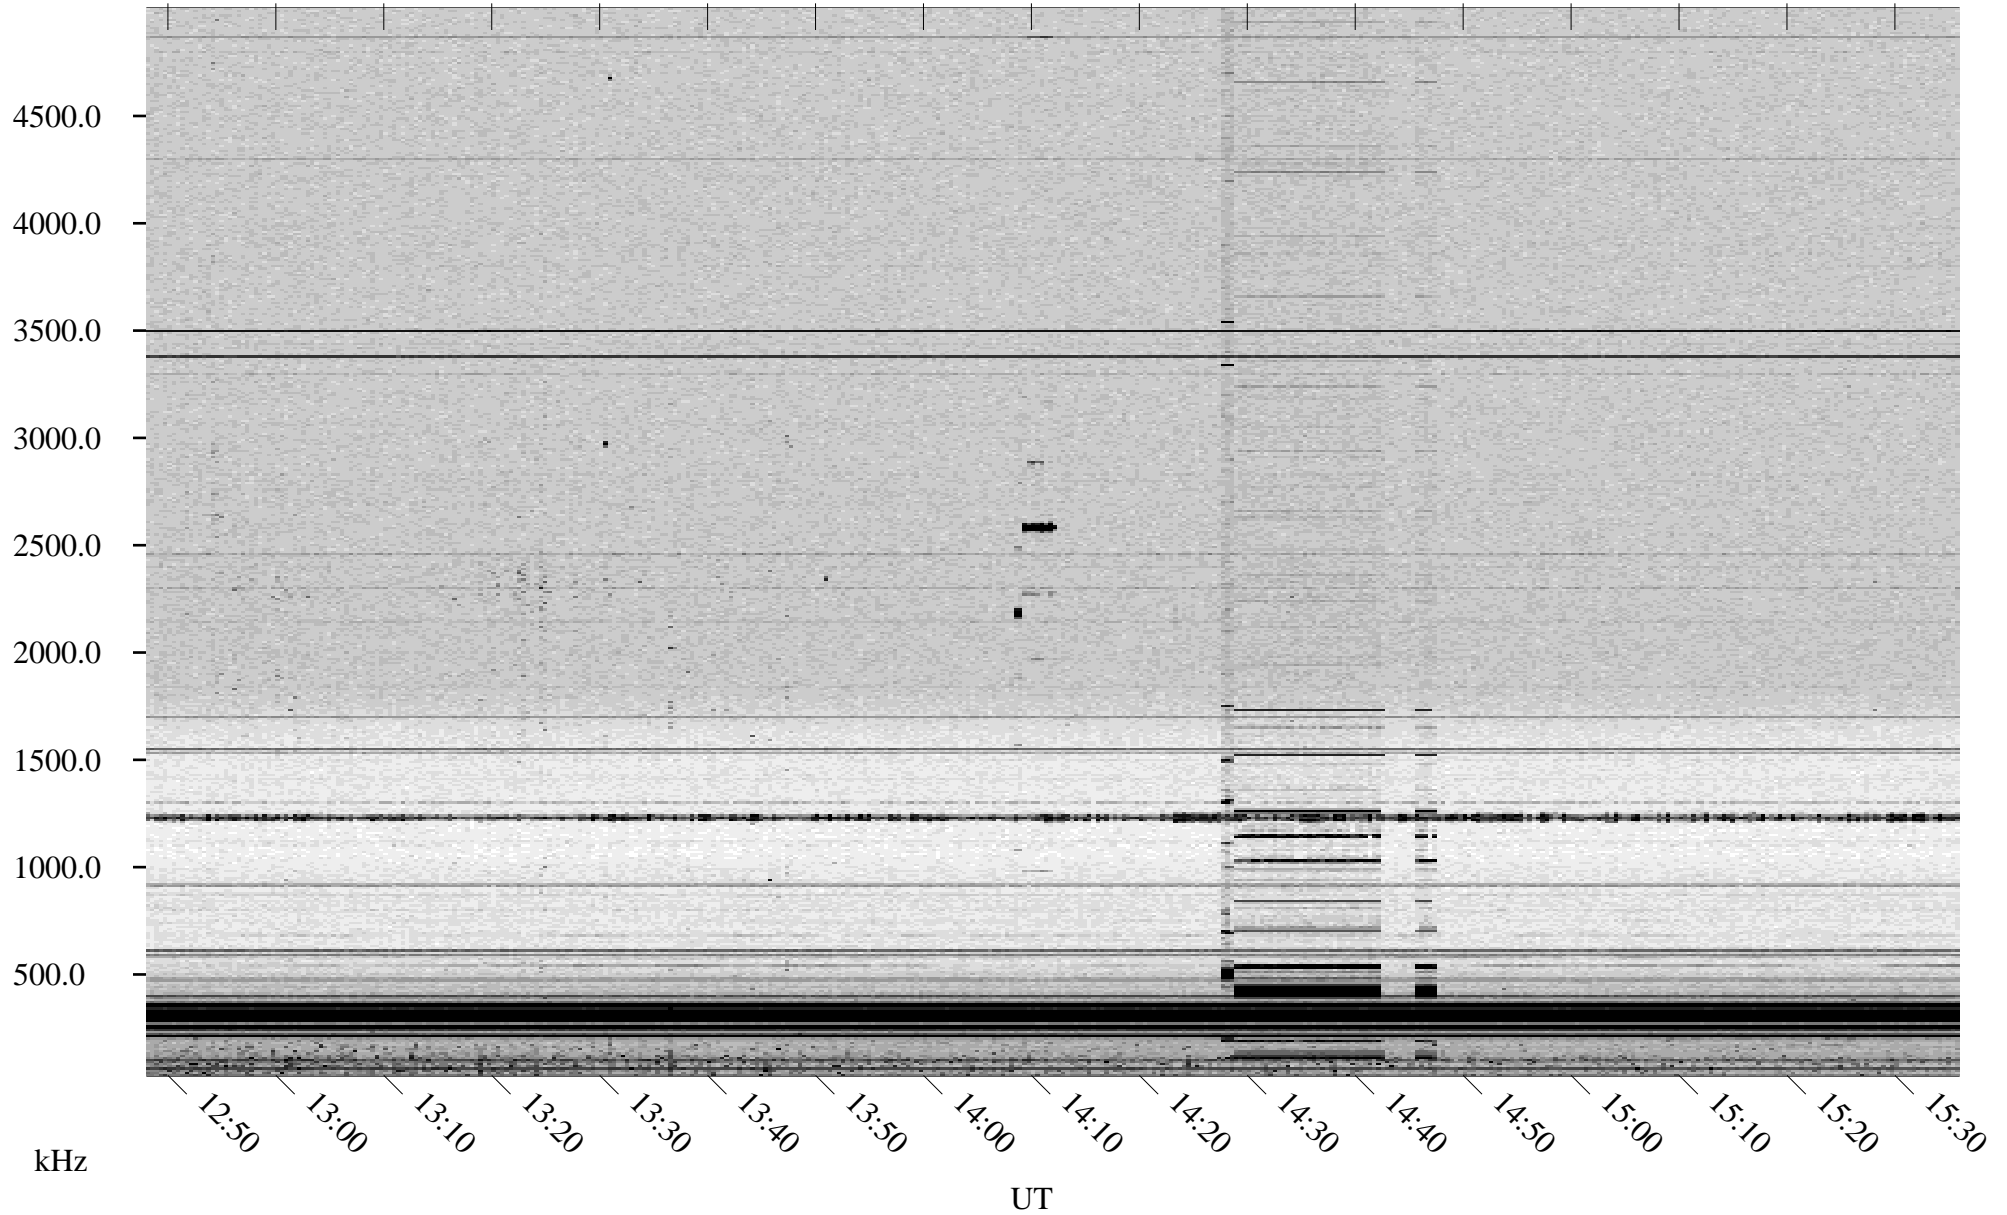

07/20/1998 Churchill, Manitoba

Linear Scale Black = 161 White = 15

ch982011.r00m max_12

Page 1

07/20/1998 Churchill, Manitoba

Linear Scale Black = 161 White = 15

ch982011.r00m max_12

Page 2

07/21/1998 Churchill, Manitoba

Linear Scale Black = 161 White = 15

ch982011.r00m max_12

Page 3

07/21/1998 Churchill, Manitoba

Linear Scale Black = 161 White = 15

ch982011.r00m max_12

Page 4

07/21/1998 Churchill, Manitoba

Linear Scale Black = 161 White = 15

ch982011.r00m max_12

Page 5

07/21/1998 Churchill, Manitoba

Linear Scale Black = 161 White = 15

ch982011.r00m max_12

Page 6

07/21/1998 Churchill, Manitoba

Linear Scale Black = 161 White = 15

ch982011.r00m max_12

Page 7

07/21/1998 Churchill, Manitoba

Linear Scale Black = 161 White = 15

ch982011.r00m max_12

Page 8