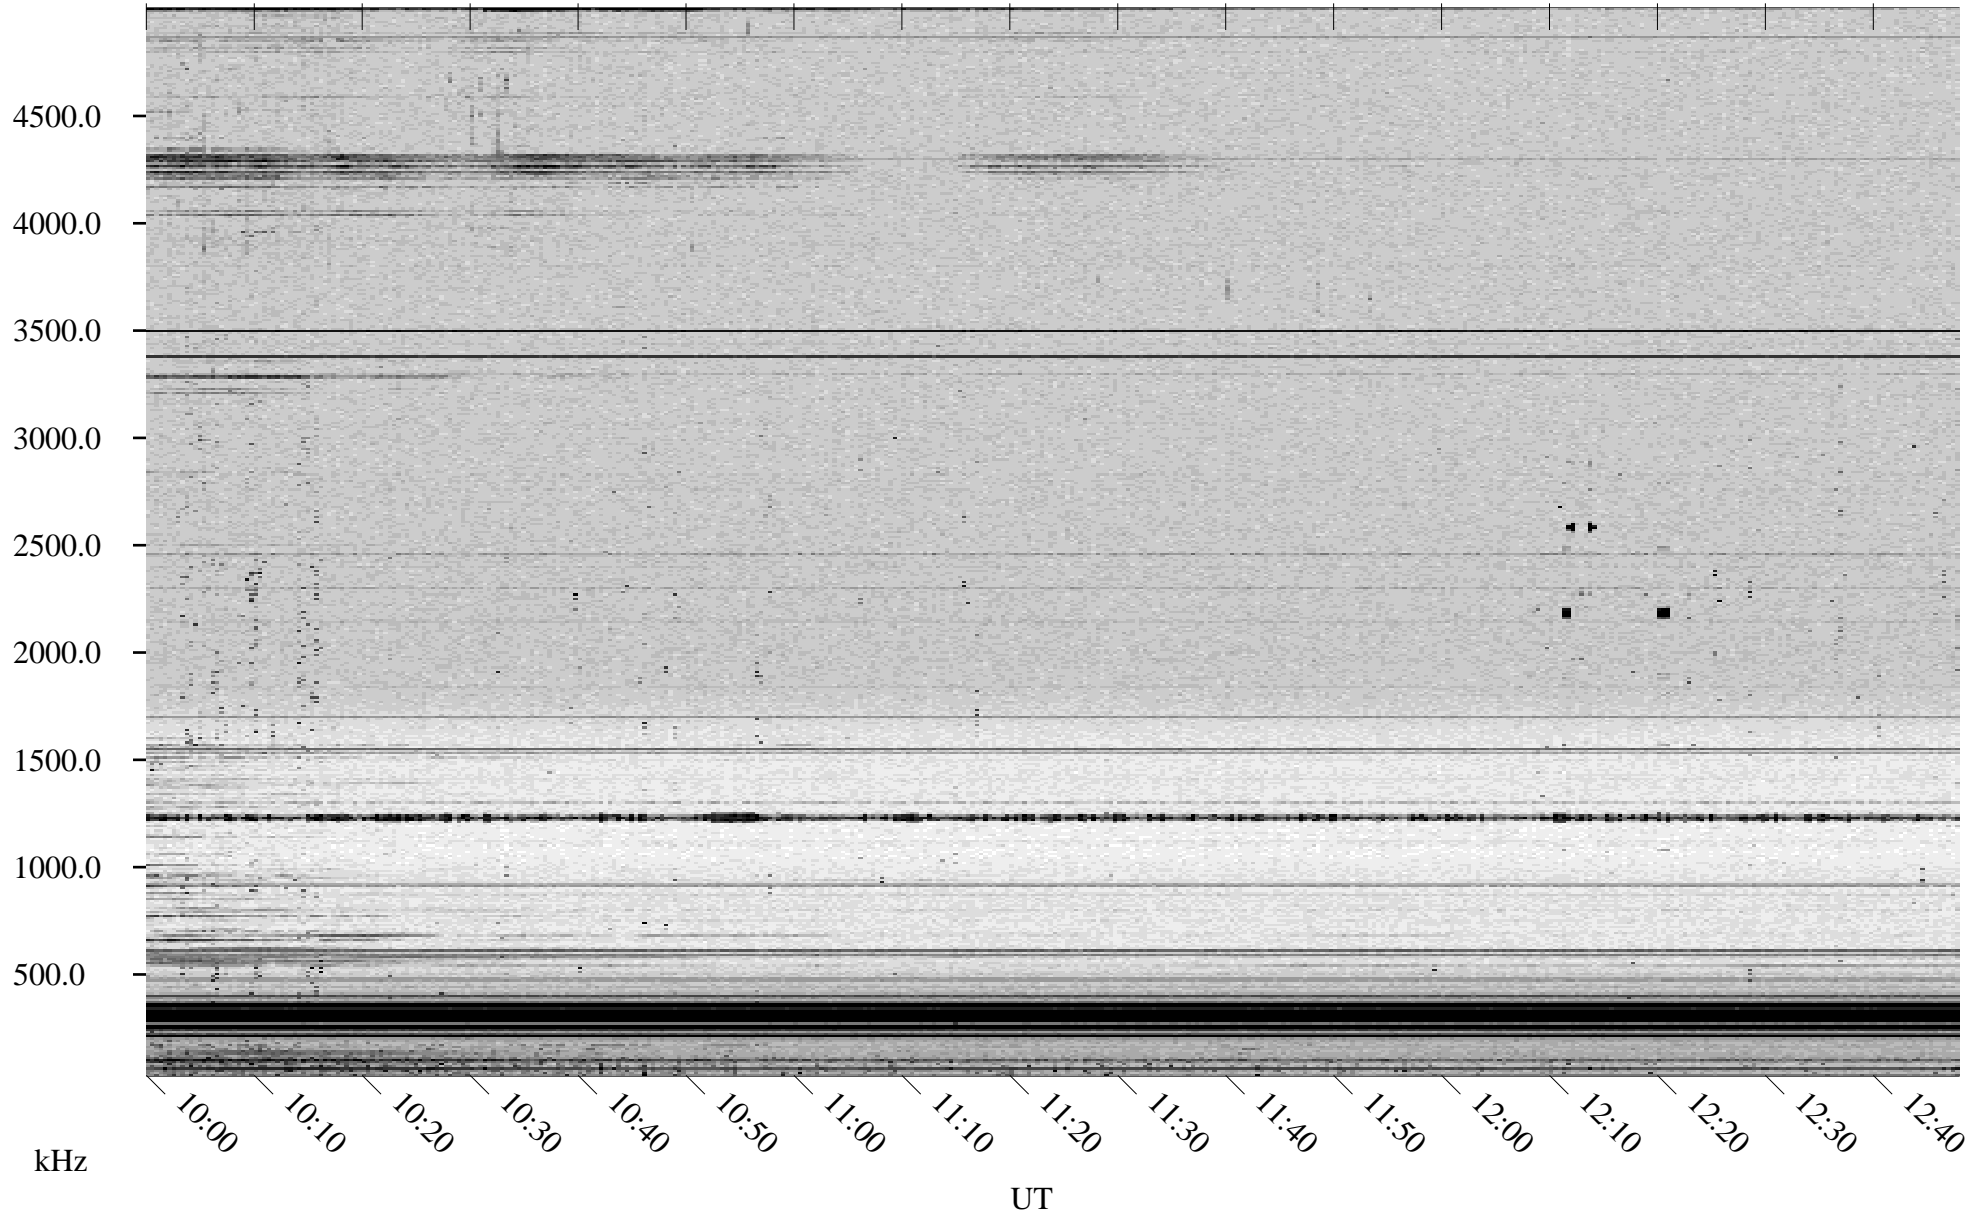

# 07/22/1998 Churchill, Manitoba

Linear Scale    Black = 161    White = 15

ch98202l.r00m max\_12

Page 4

# 07/22/1998 Churchill, Manitoba

Linear Scale    Black = 161    White = 15

ch98202l.r00m max\_12

Page 5

# 07/22/1998 Churchill, Manitoba

Linear Scale    Black = 161    White = 15

ch98202l.r00m max\_12

Page 6

# 07/22/1998 Churchill, Manitoba

Linear Scale    Black = 161    White = 15

ch98202l.r00m max\_12

Page 7