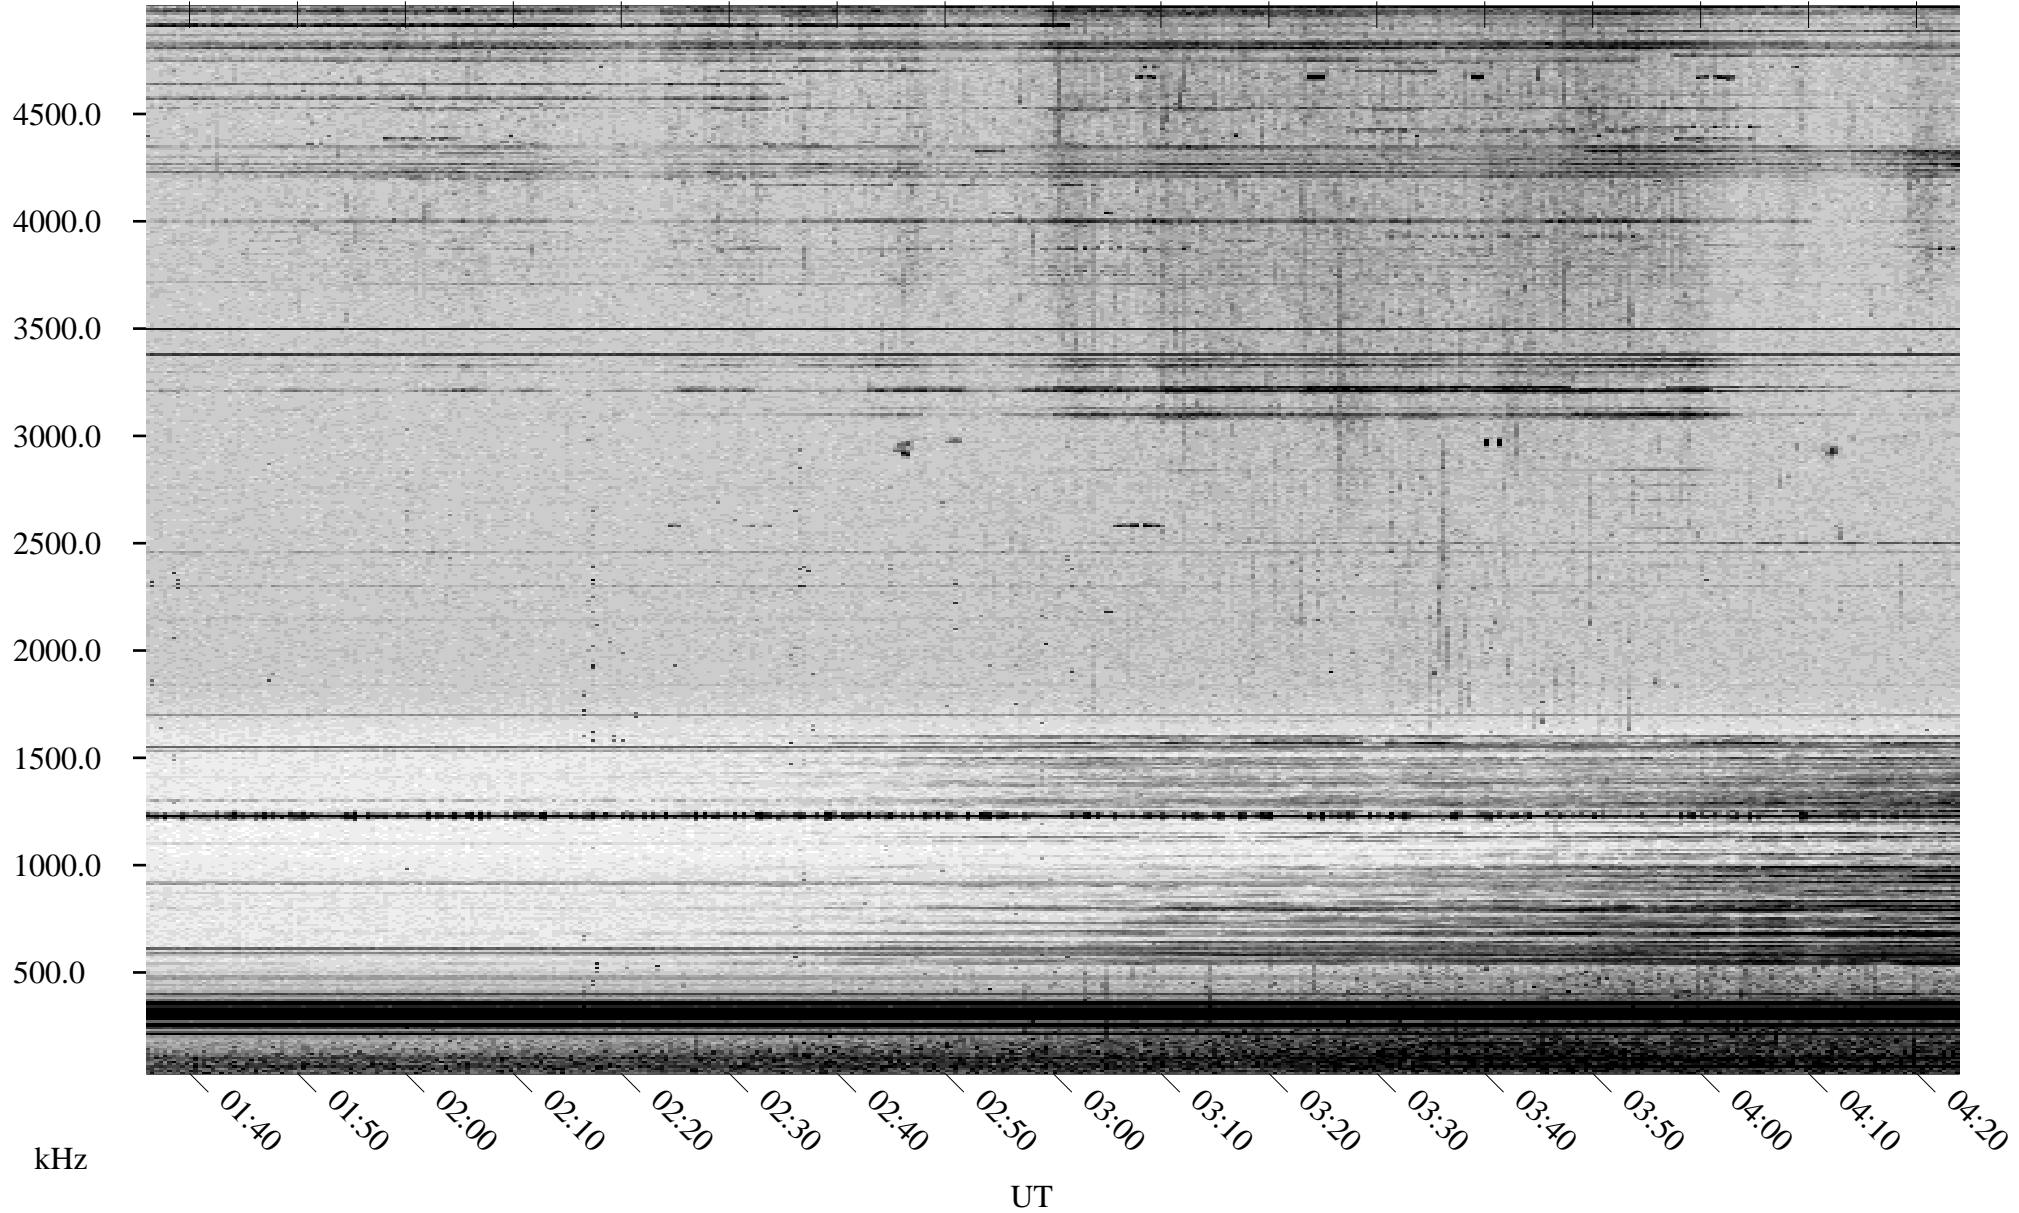

# 07/21/1998 Churchill, Manitoba

Linear Scale    Black = 161    White = 15

ch98202l.r00m max\_12

Page 1

# 07/21/1998 Churchill, Manitoba

Linear Scale    Black = 161    White = 15

ch98202l.r00m max\_12

Page 2

# 07/22/1998 Churchill, Manitoba

Linear Scale    Black = 161    White = 15

ch98202l.r00m max\_12

Page 3

# 07/22/1998 Churchill, Manitoba

Linear Scale    Black = 161    White = 15

ch98202l.r00m max\_12

Page 4