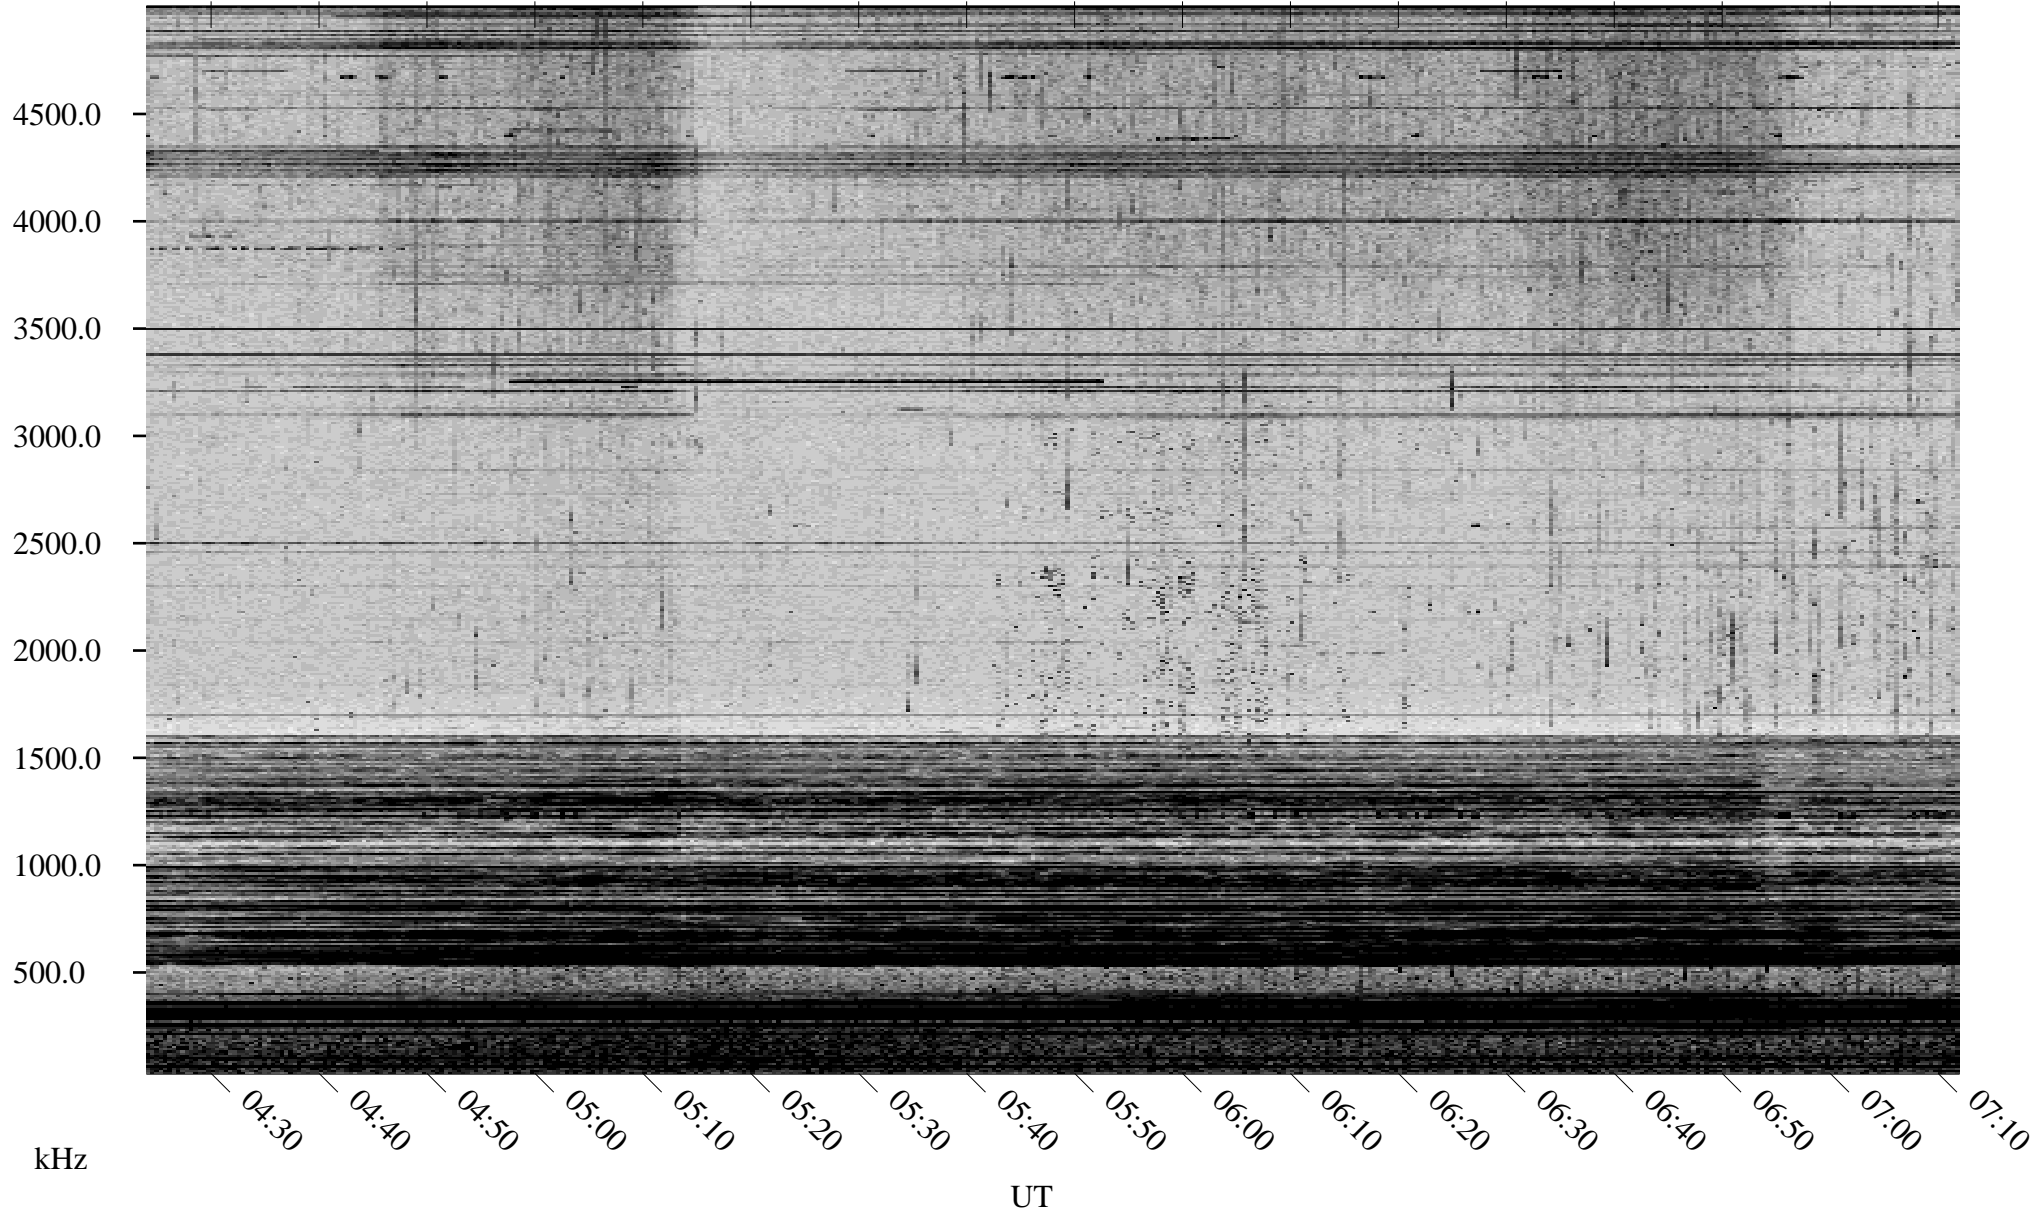

# 07/21/1998 Churchill, Manitoba

Linear Scale    Black = 161    White = 15

ch98202l.r00m max\_12

Page 1

# 07/21/1998 Churchill, Manitoba

Linear Scale    Black = 161    White = 15

ch98202l.r00m max\_12

Page 2

# 07/22/1998 Churchill, Manitoba

Linear Scale    Black = 161    White = 15

ch98202l.r00m max\_12

Page 3

# 07/22/1998 Churchill, Manitoba

Linear Scale    Black = 161    White = 15

ch98202l.r00m max\_12

Page 4