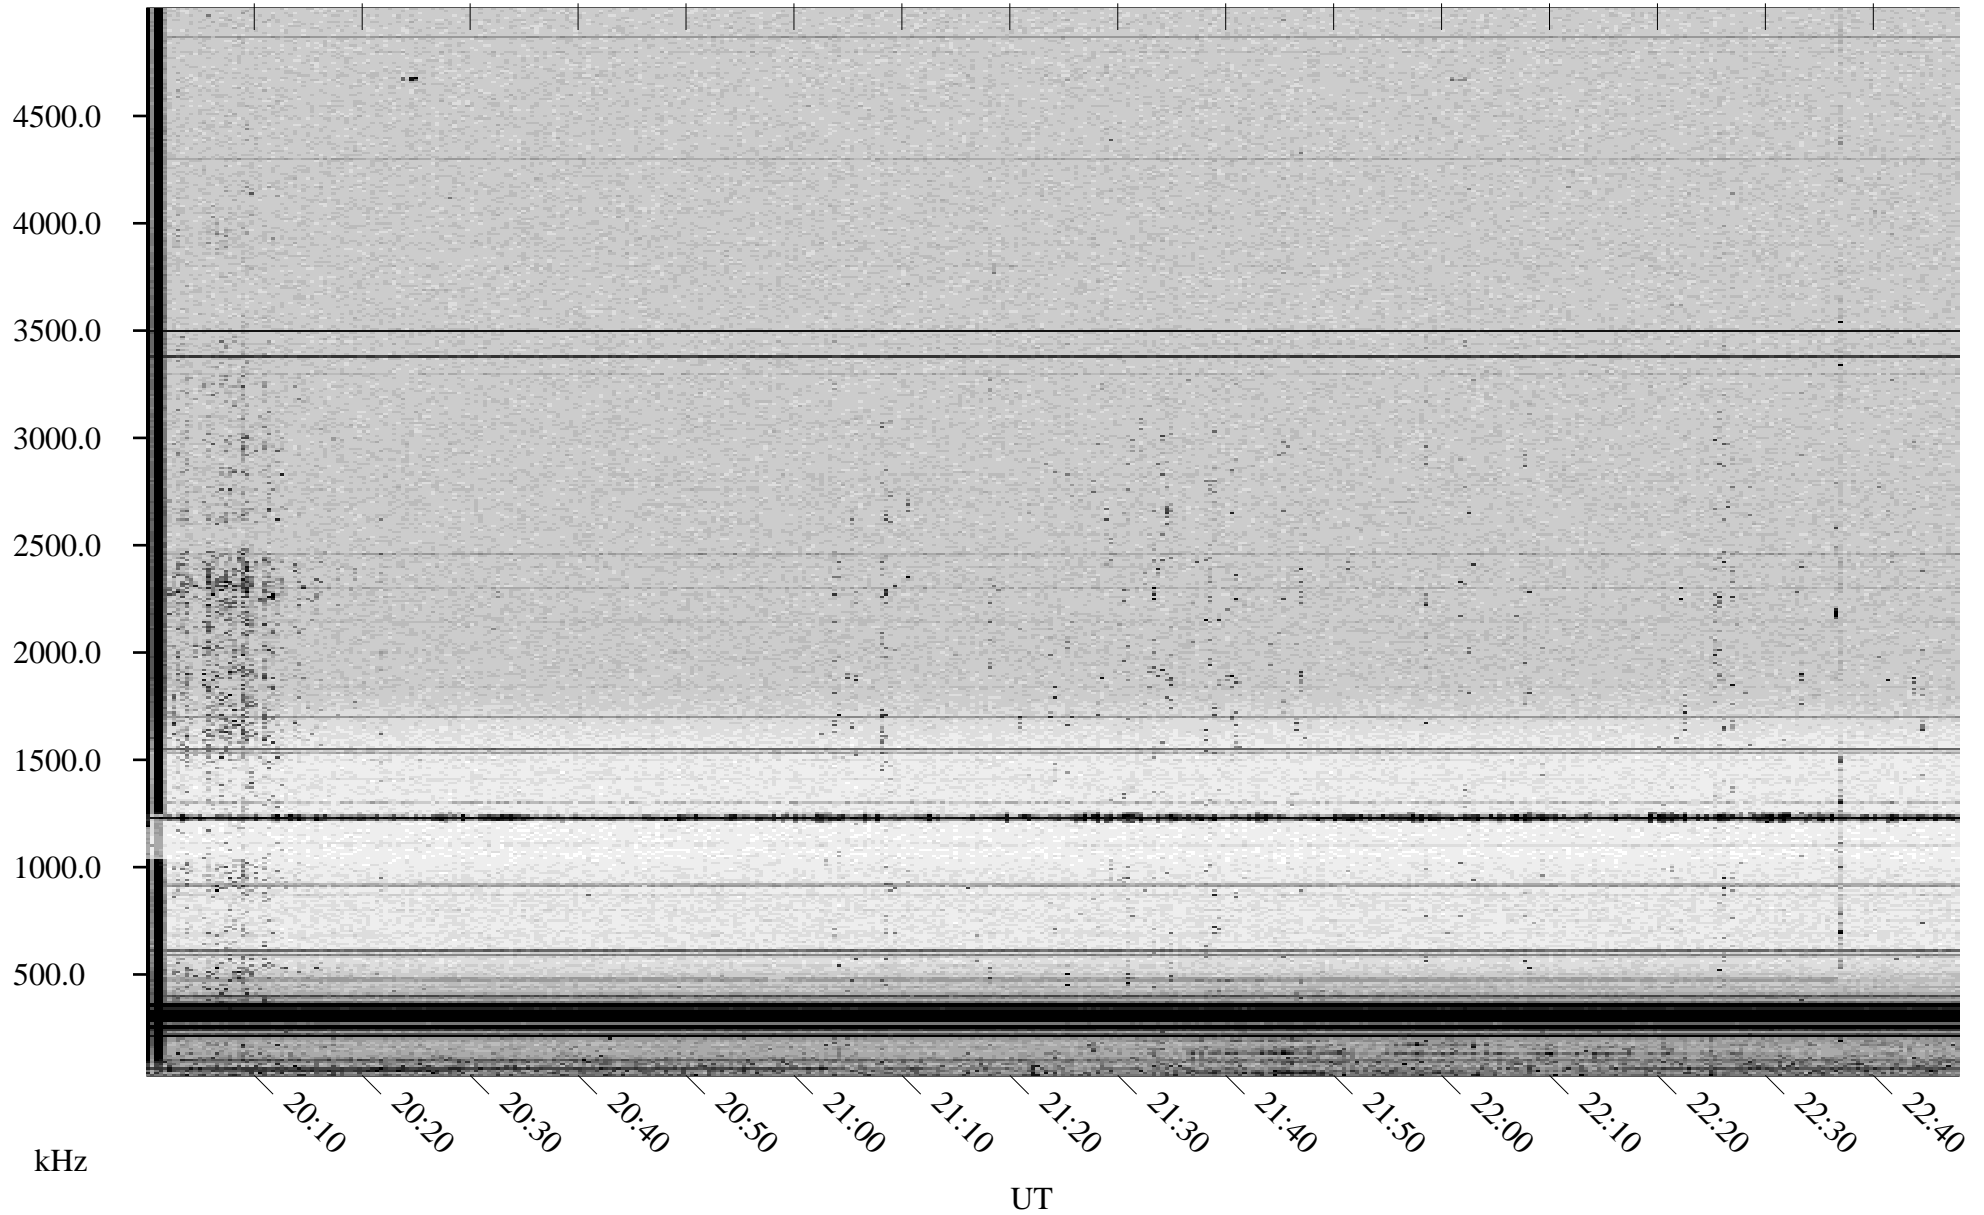

# 07/21/1998 Churchill, Manitoba

Linear Scale    Black = 161    White = 15

ch98202l.r00m max\_12

Page 1

# 07/21/1998 Churchill, Manitoba

Linear Scale    Black = 161    White = 15

ch98202l.r00m max\_12

Page 2

# 07/22/1998 Churchill, Manitoba

Linear Scale    Black = 161    White = 15

ch98202l.r00m max\_12

Page 3

# 07/22/1998 Churchill, Manitoba

Linear Scale    Black = 161    White = 15

ch98202l.r00m max\_12

Page 4