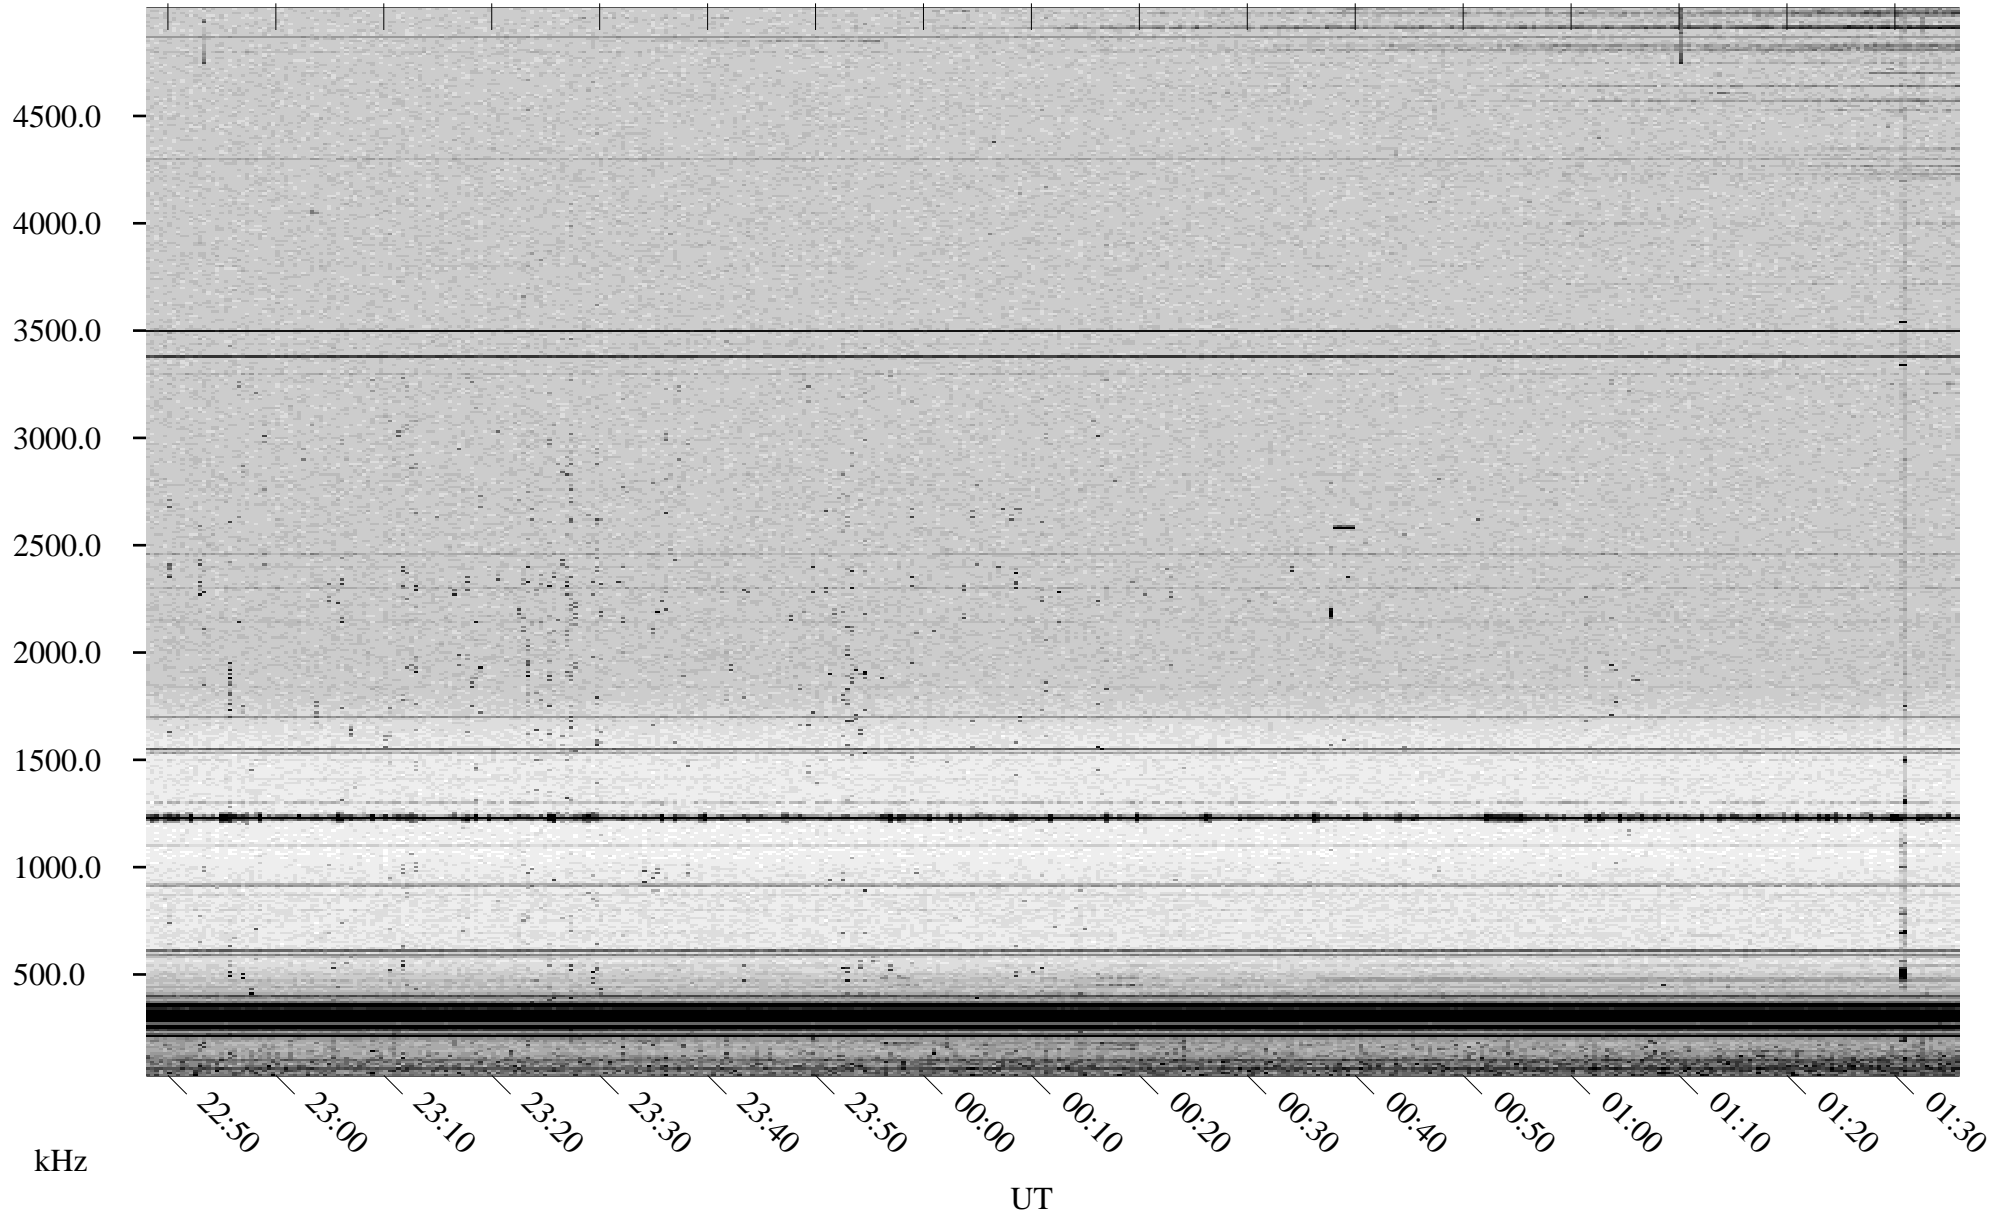

# 07/21/1998 Churchill, Manitoba

Linear Scale    Black = 161    White = 15

ch98202l.r00m max\_12

Page 1

# 07/21/1998 Churchill, Manitoba

Linear Scale    Black = 161    White = 15

ch98202l.r00m max\_12

Page 2

# 07/22/1998 Churchill, Manitoba

Linear Scale    Black = 161    White = 15

ch98202l.r00m max\_12

Page 3

# 07/22/1998 Churchill, Manitoba

Linear Scale    Black = 161    White = 15

ch98202l.r00m max\_12

Page 4