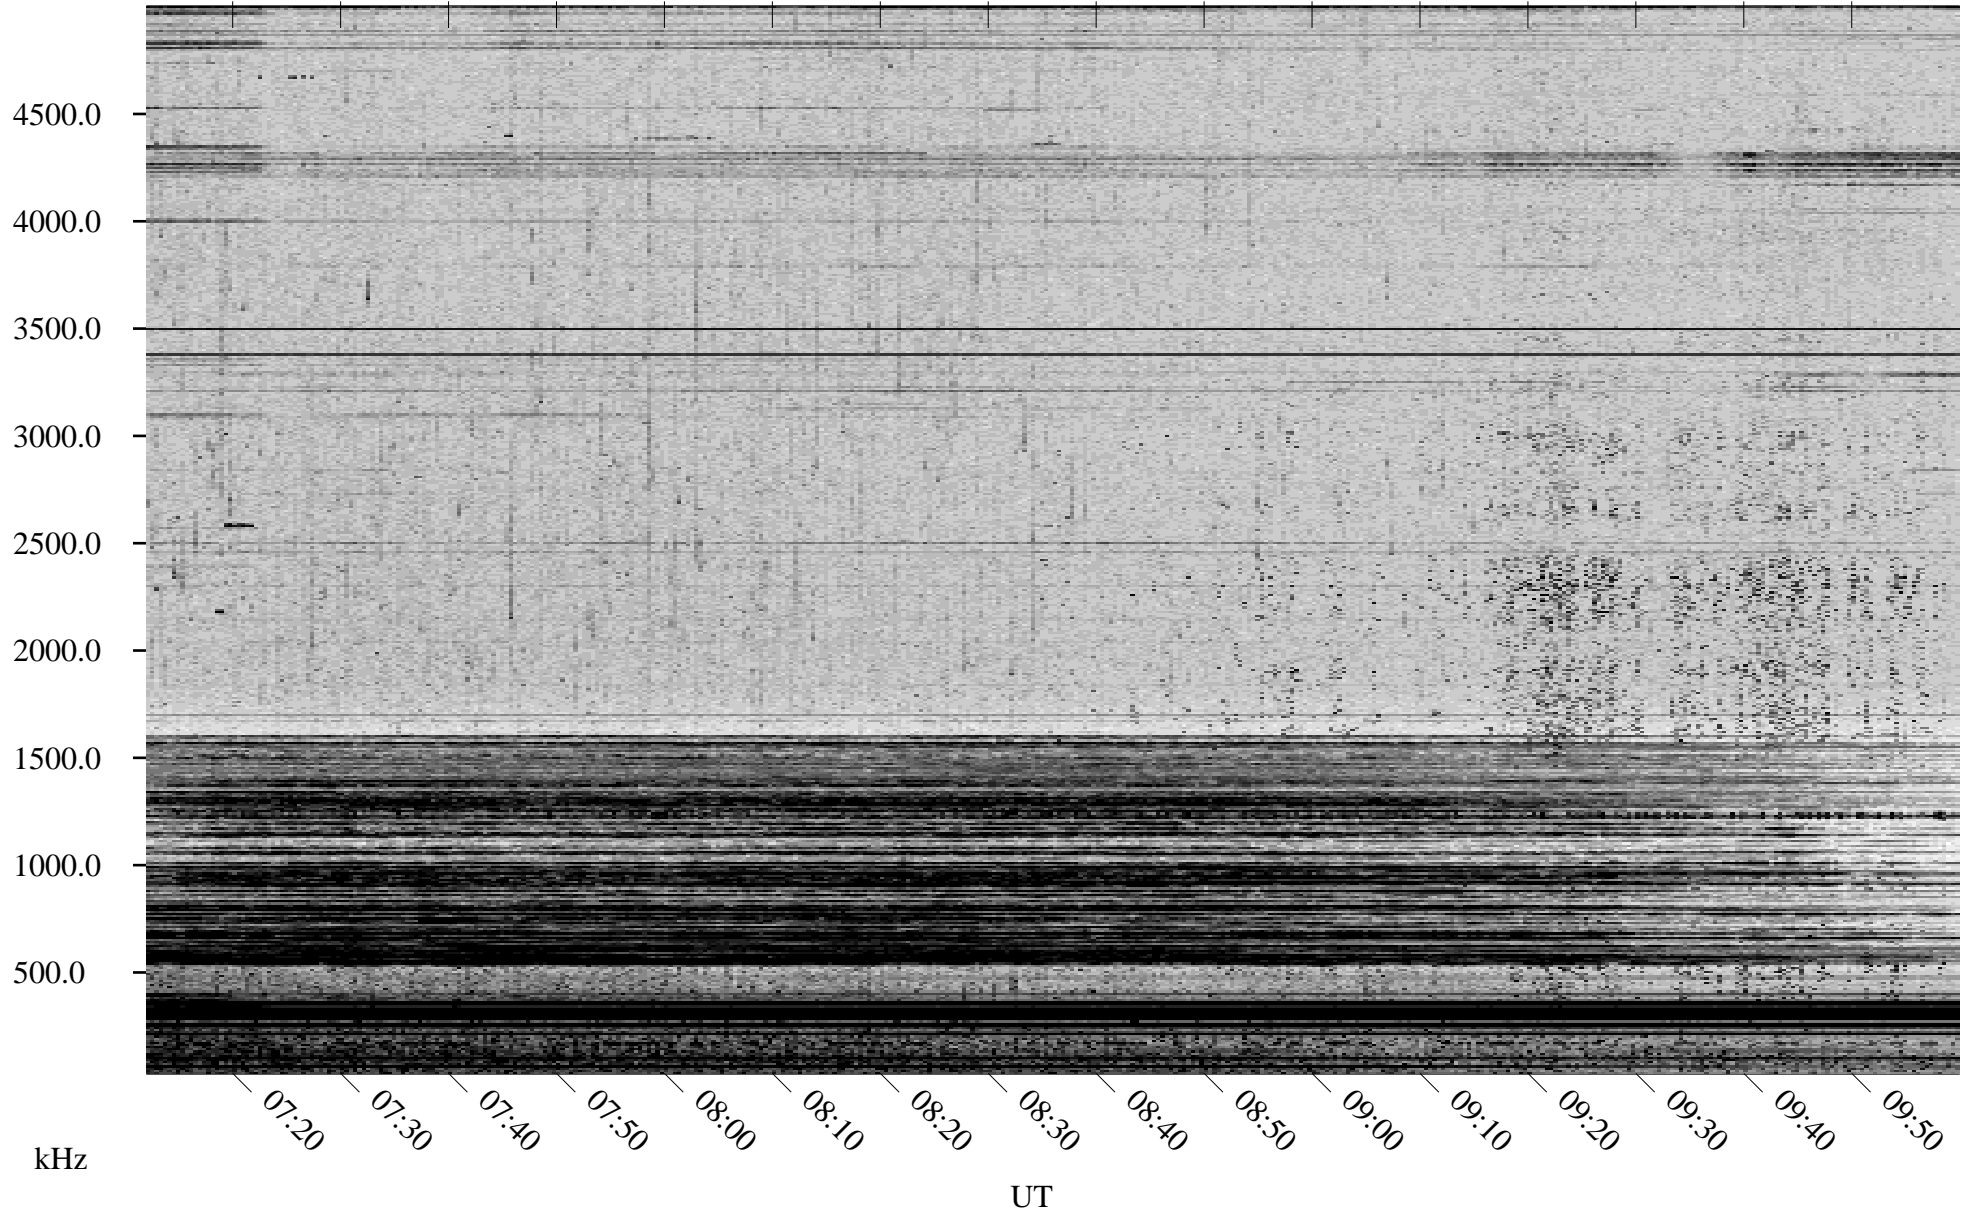

# 07/22/1998 Churchill, Manitoba

Linear Scale    Black = 161    White = 15

ch98202l.r00m max\_12

Page 3

# 07/22/1998 Churchill, Manitoba

Linear Scale    Black = 161    White = 15

ch98202l.r00m max\_12

Page 4

# 07/22/1998 Churchill, Manitoba

Linear Scale    Black = 161    White = 15

ch98202l.r00m max\_12

Page 5

# 07/22/1998 Churchill, Manitoba

Linear Scale    Black = 161    White = 15

ch98202l.r00m max\_12

Page 6