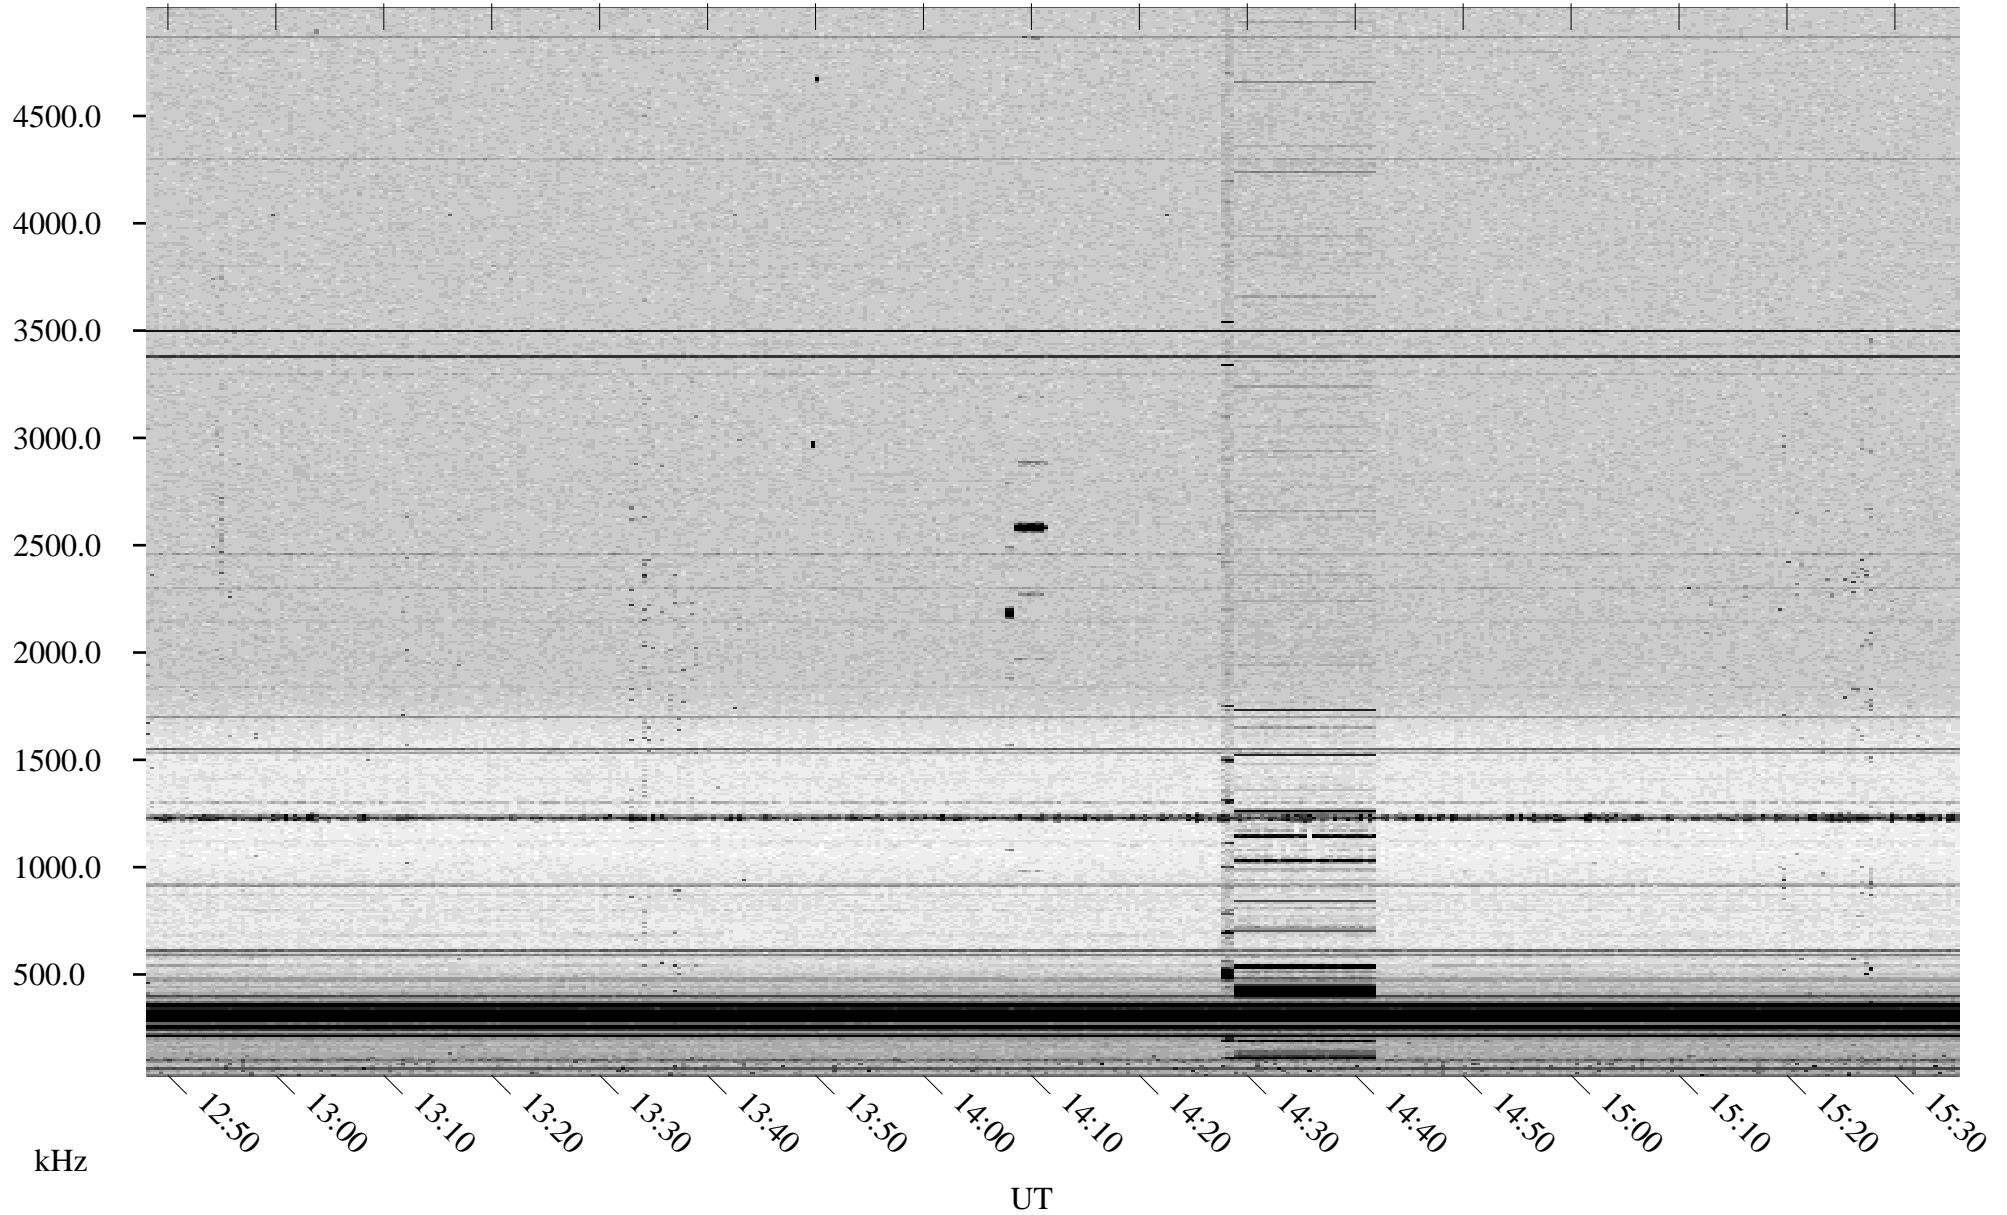

# 07/22/1998 Churchill, Manitoba

Linear Scale    Black = 161    White = 15

ch98202l.r00m max\_12

Page 5

# 07/22/1998 Churchill, Manitoba

Linear Scale    Black = 161    White = 15

ch98202l.r00m max\_12

Page 6

# 07/22/1998 Churchill, Manitoba

Linear Scale    Black = 161    White = 15

ch98202l.r00m max\_12

Page 7

# 07/22/1998 Churchill, Manitoba

Linear Scale    Black = 161    White = 15

ch98202l.r00m max\_12

Page 8