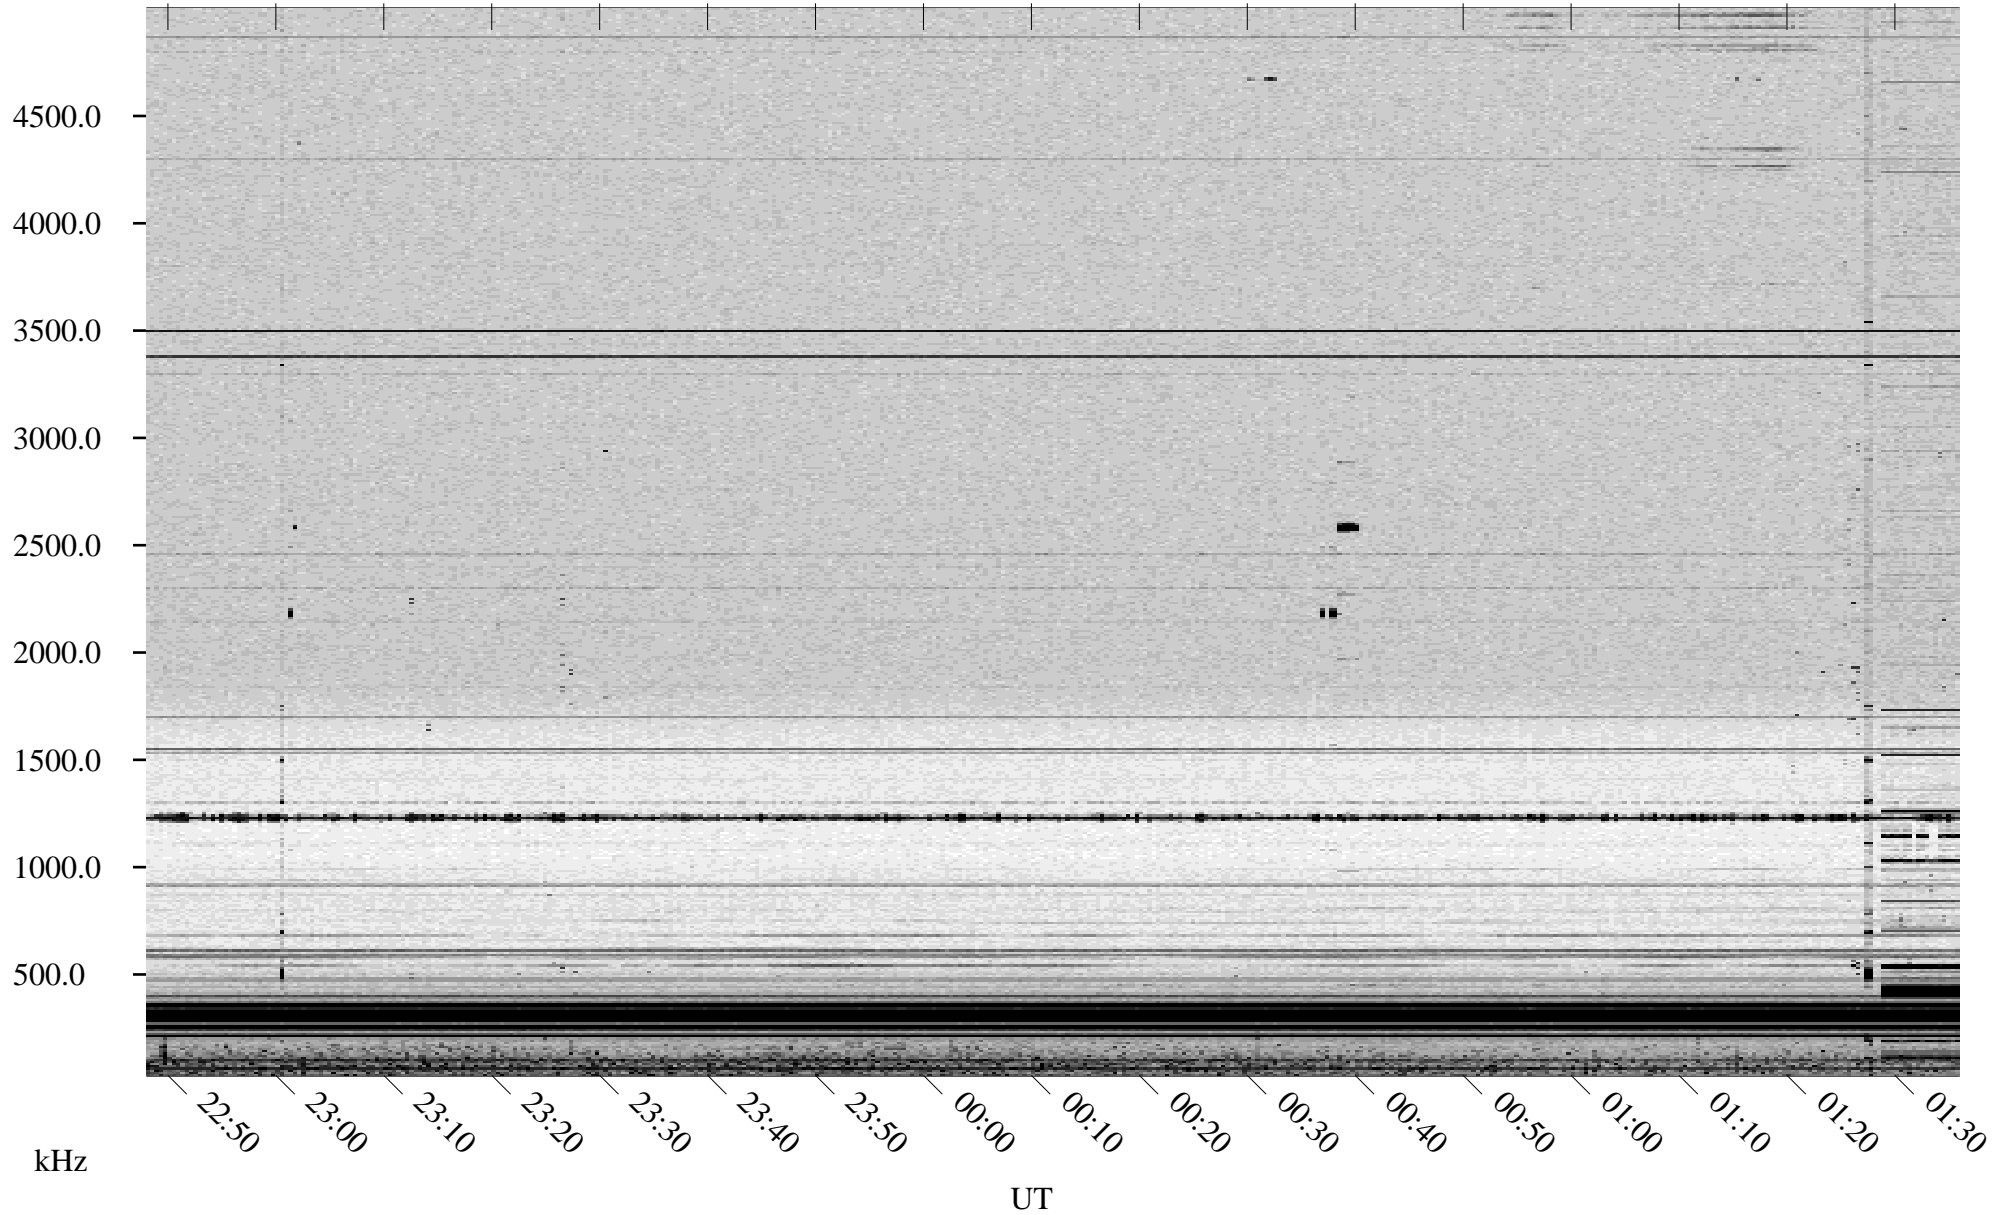

# 07/22/1998 Churchill, Manitoba

Linear Scale    Black = 161    White = 15

ch98203l.r00m max\_12

Page 1

# 07/22/1998 Churchill, Manitoba

Linear Scale    Black = 161    White = 15

ch98203l.r00m max\_12

Page 2

# 07/23/1998 Churchill, Manitoba

Linear Scale    Black = 161    White = 15

ch98203l.r00m max\_12

Page 3

# 07/23/1998 Churchill, Manitoba

Linear Scale    Black = 161    White = 15

ch98203l.r00m max\_12

Page 4