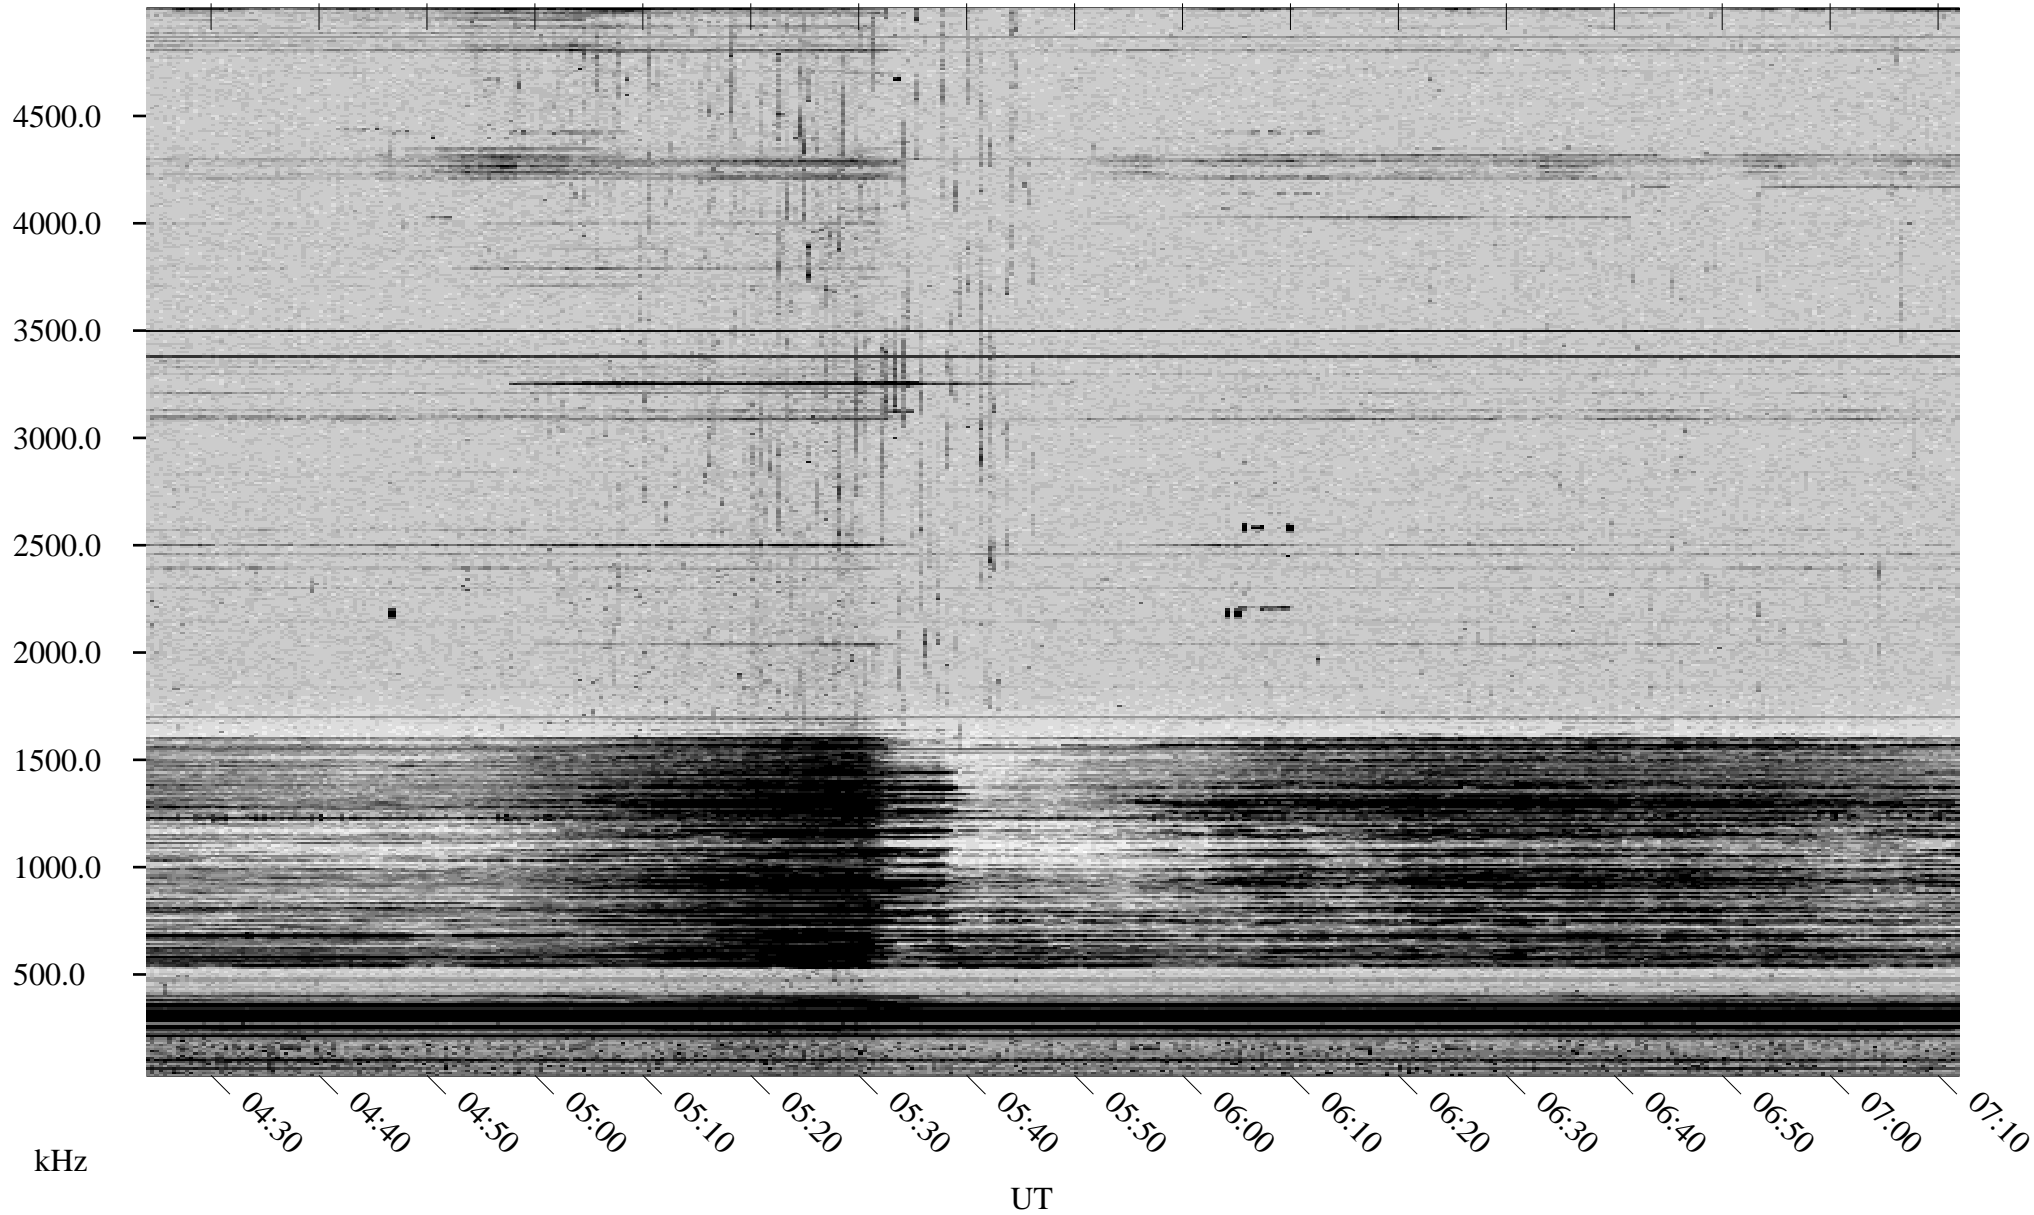

# 07/22/1998 Churchill, Manitoba

Linear Scale    Black = 161    White = 15

ch98203l.r00m max\_12

Page 1

# 07/22/1998 Churchill, Manitoba

Linear Scale    Black = 161    White = 15

ch98203l.r00m max\_12

Page 2

# 07/23/1998 Churchill, Manitoba

Linear Scale    Black = 161    White = 15

ch98203l.r00m max\_12

Page 3

# 07/23/1998 Churchill, Manitoba

Linear Scale    Black = 161    White = 15

ch98203l.r00m max\_12

Page 4