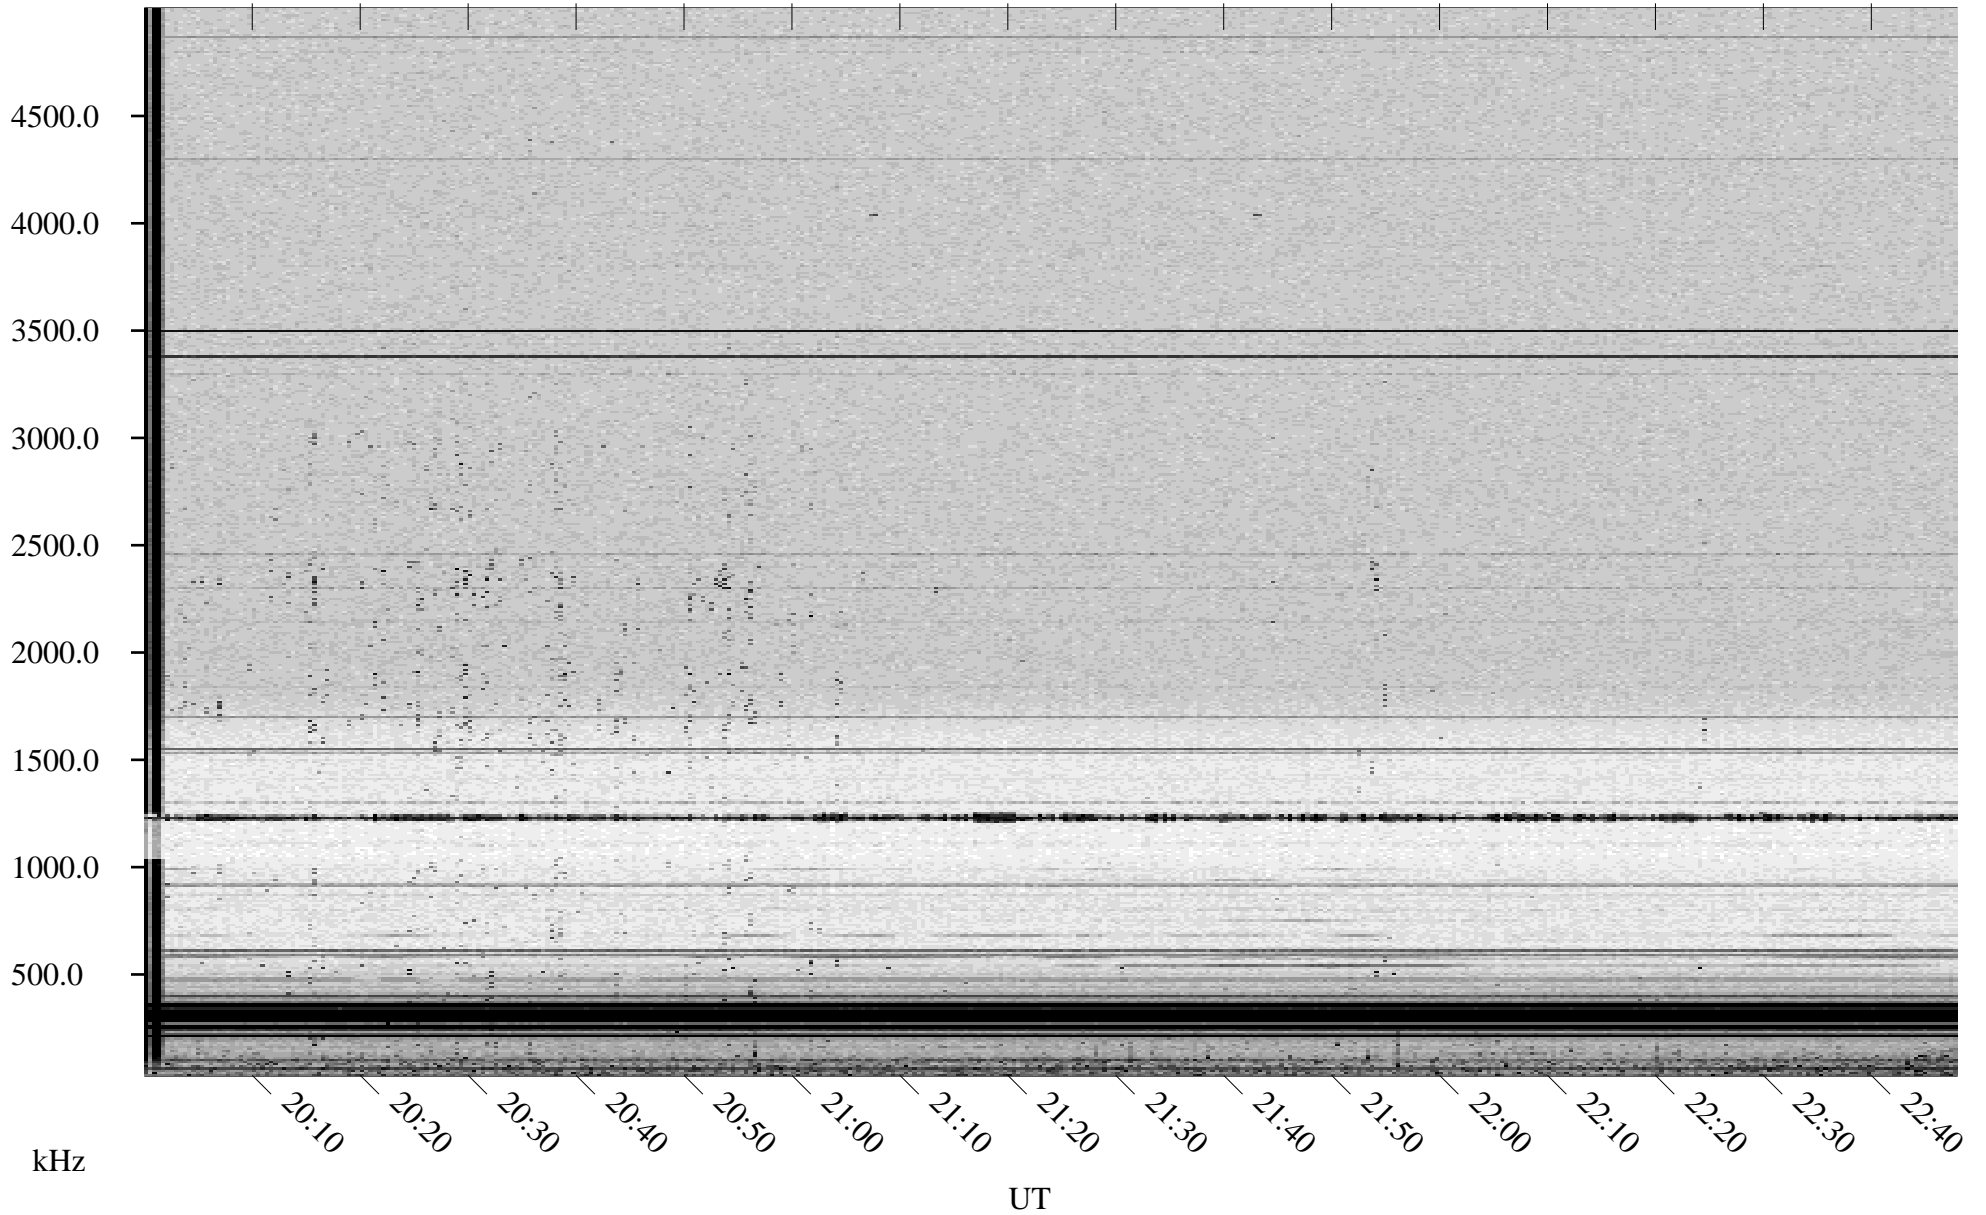

# 07/22/1998 Churchill, Manitoba

Linear Scale    Black = 161    White = 15

ch98203l.r00m max\_12

Page 1

# 07/22/1998 Churchill, Manitoba

Linear Scale    Black = 161    White = 15

ch98203l.r00m max\_12

Page 2

# 07/23/1998 Churchill, Manitoba

Linear Scale    Black = 161    White = 15

ch98203l.r00m max\_12

Page 3

# 07/23/1998 Churchill, Manitoba

Linear Scale    Black = 161    White = 15

ch98203l.r00m max\_12

Page 4