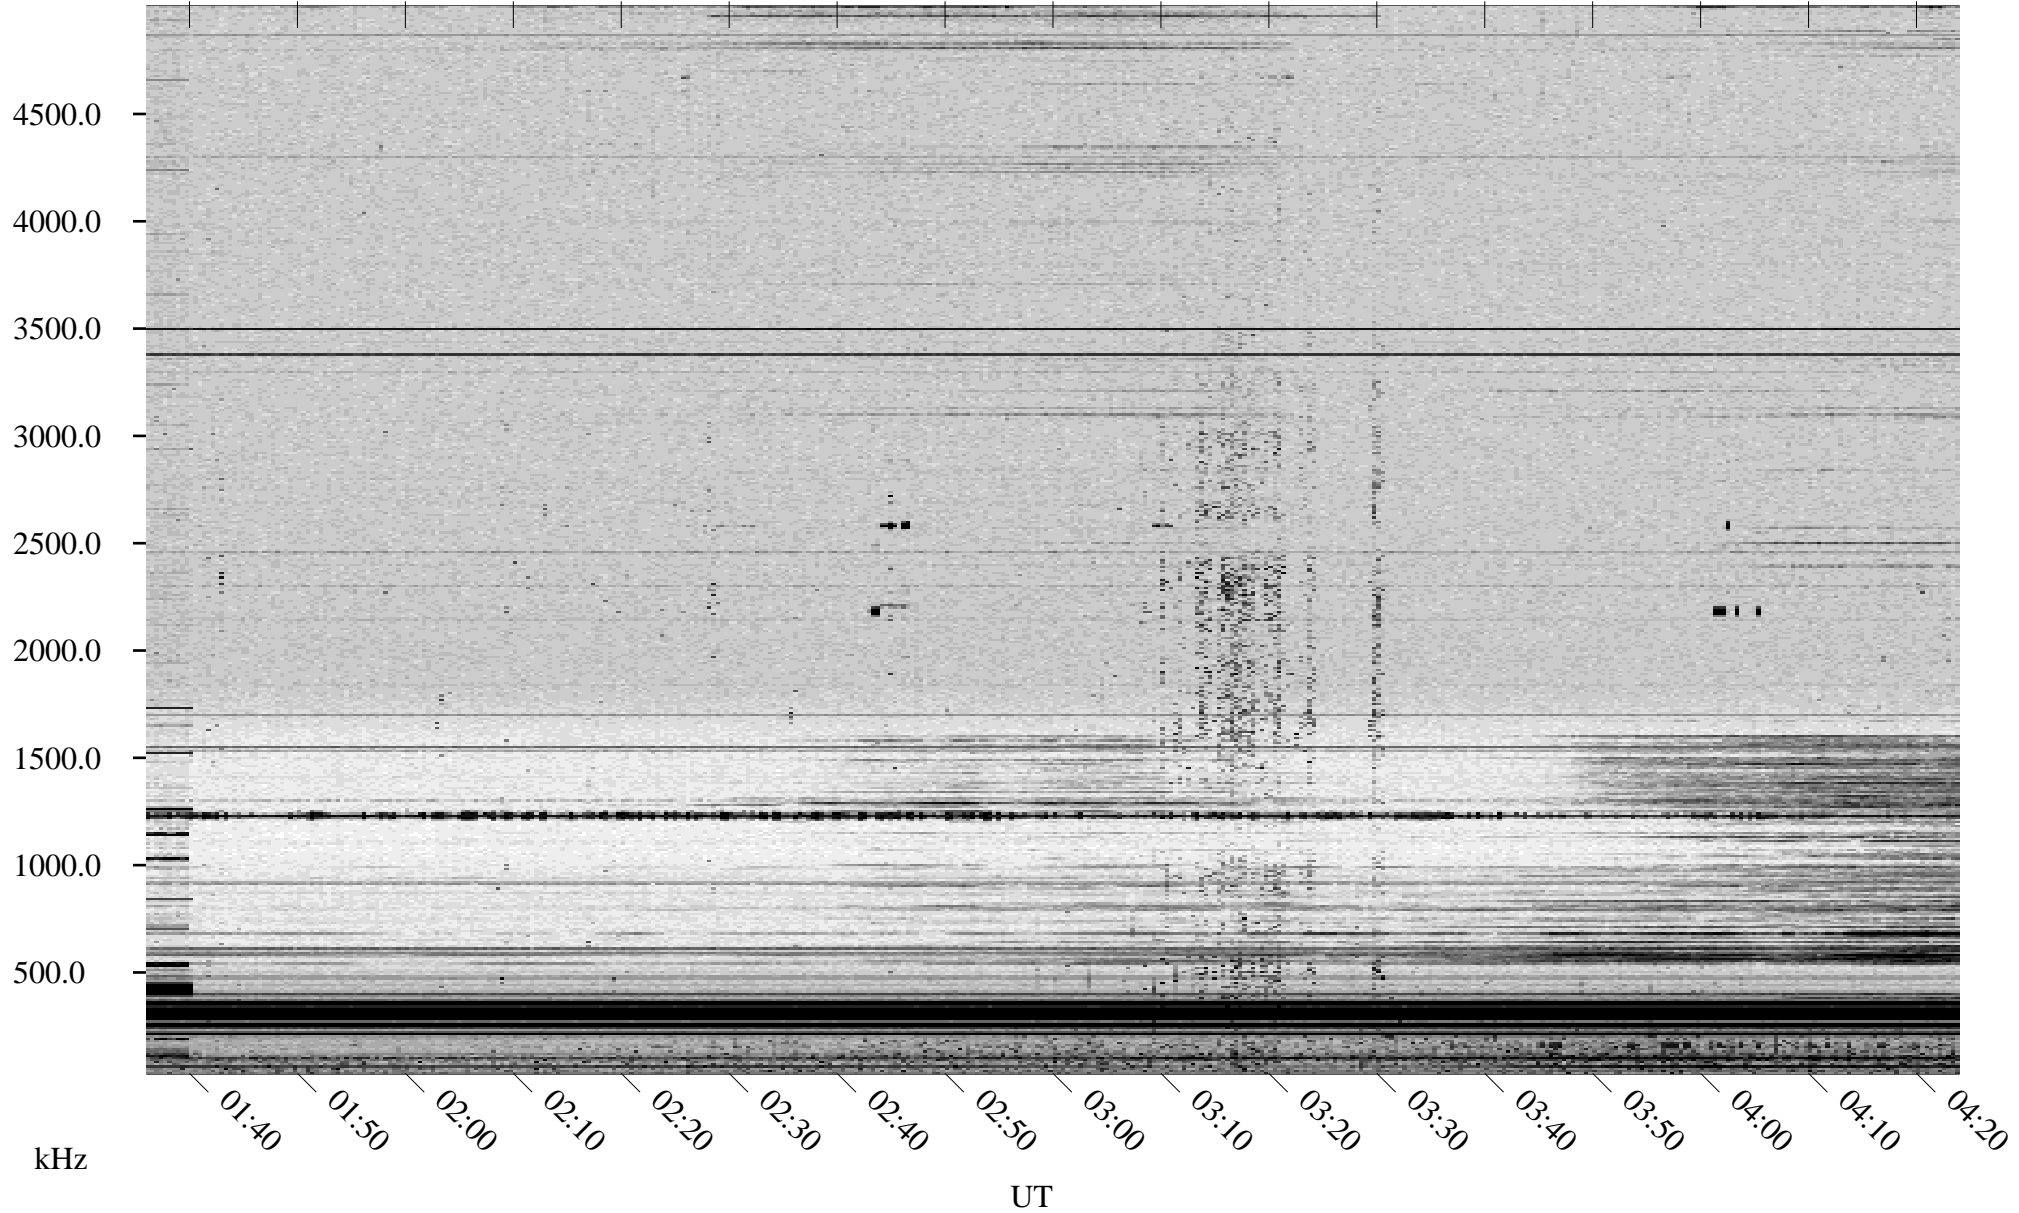

# 07/22/1998 Churchill, Manitoba

Linear Scale    Black = 161    White = 15

ch98203l.r00m max\_12

Page 1

# 07/22/1998 Churchill, Manitoba

Linear Scale    Black = 161    White = 15

ch98203l.r00m max\_12

Page 2

# 07/23/1998 Churchill, Manitoba

Linear Scale    Black = 161    White = 15

ch98203l.r00m max\_12

Page 3

# 07/23/1998 Churchill, Manitoba

Linear Scale    Black = 161    White = 15

ch98203l.r00m max\_12

Page 4