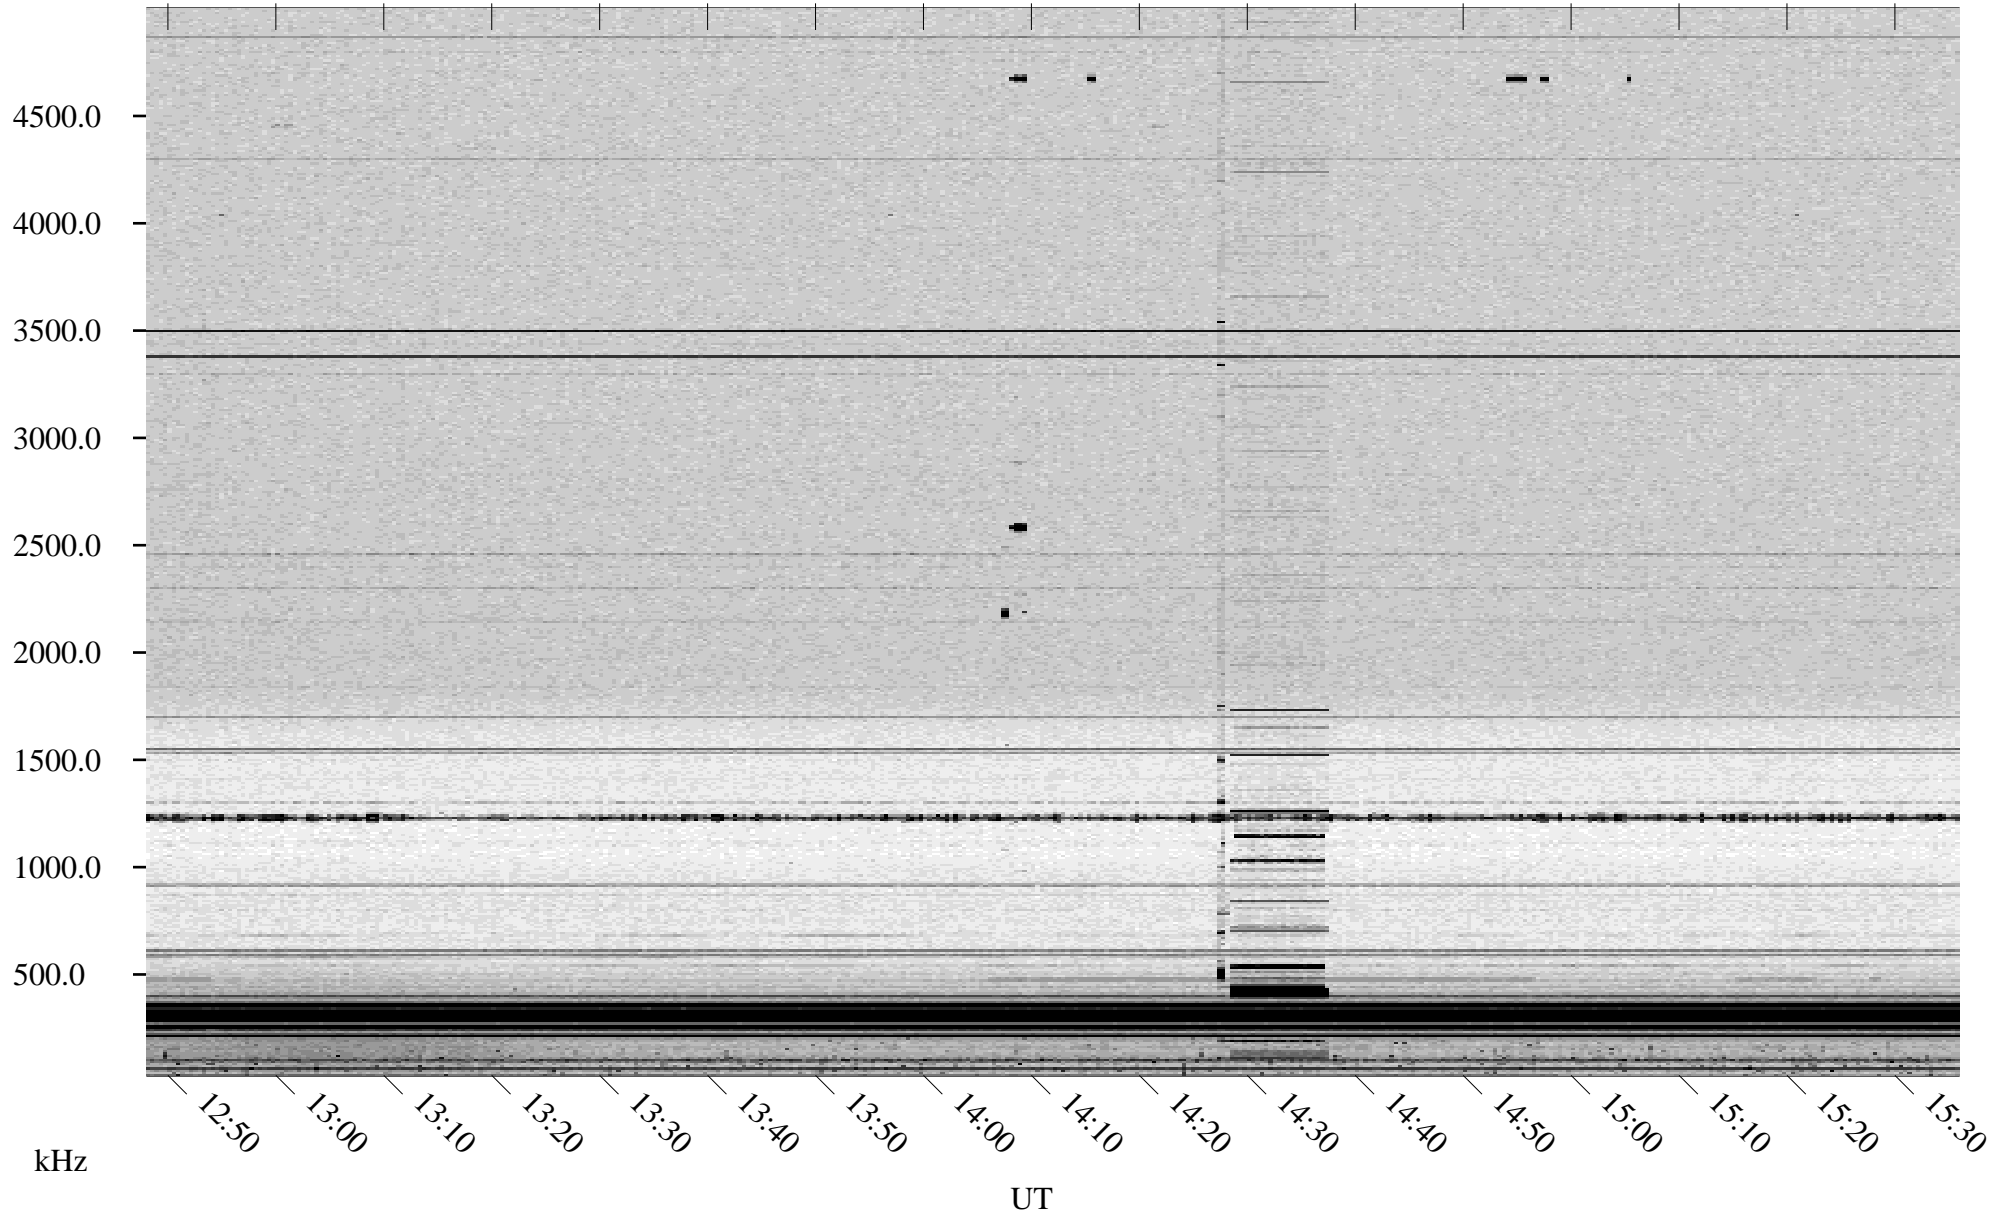

# 07/23/1998 Churchill, Manitoba

Linear Scale    Black = 161    White = 15

ch98203l.r00m max\_12

Page 5

# 07/23/1998 Churchill, Manitoba

Linear Scale    Black = 161    White = 15

ch98203l.r00m max\_12

Page 6

# 07/23/1998 Churchill, Manitoba

Linear Scale    Black = 161    White = 15

ch98203l.r00m max\_12

Page 7

# 07/23/1998 Churchill, Manitoba

Linear Scale Black = 161 White = 15

ch98203l.r00m max\_12

Page 8