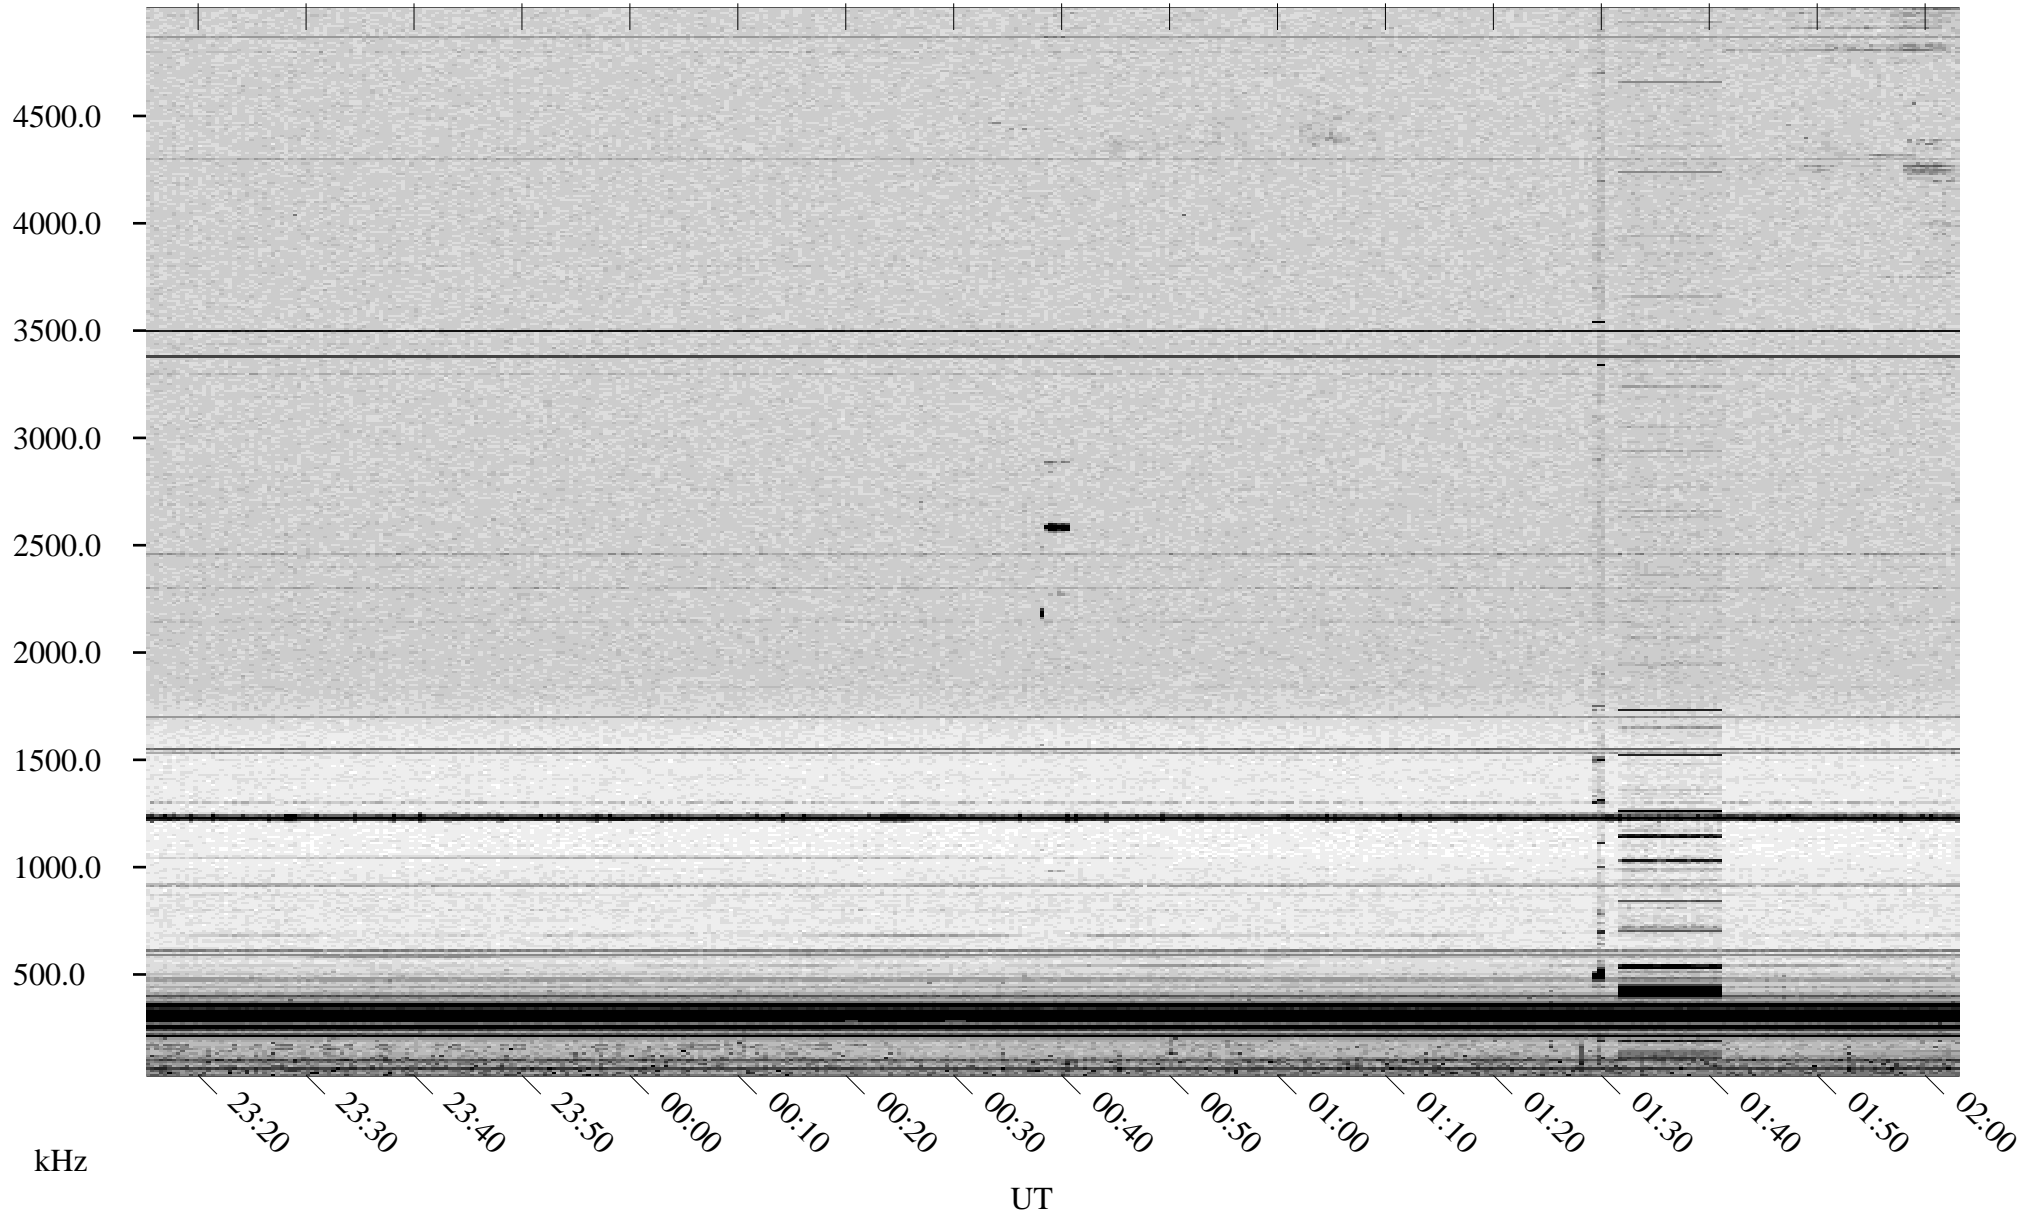

# 07/23/1998 Churchill, Manitoba

Linear Scale    Black = 161    White = 15

ch98204l.r00m max\_12

Page 1

# 07/23/1998 Churchill, Manitoba

Linear Scale    Black = 161    White = 15

ch98204l.r00m max\_12

Page 2

# 07/24/1998 Churchill, Manitoba

Linear Scale    Black = 161    White = 15

ch98204l.r00m max\_12

Page 3

# 07/24/1998 Churchill, Manitoba

Linear Scale    Black = 161    White = 15

ch98204l.r00m max\_12

Page 4