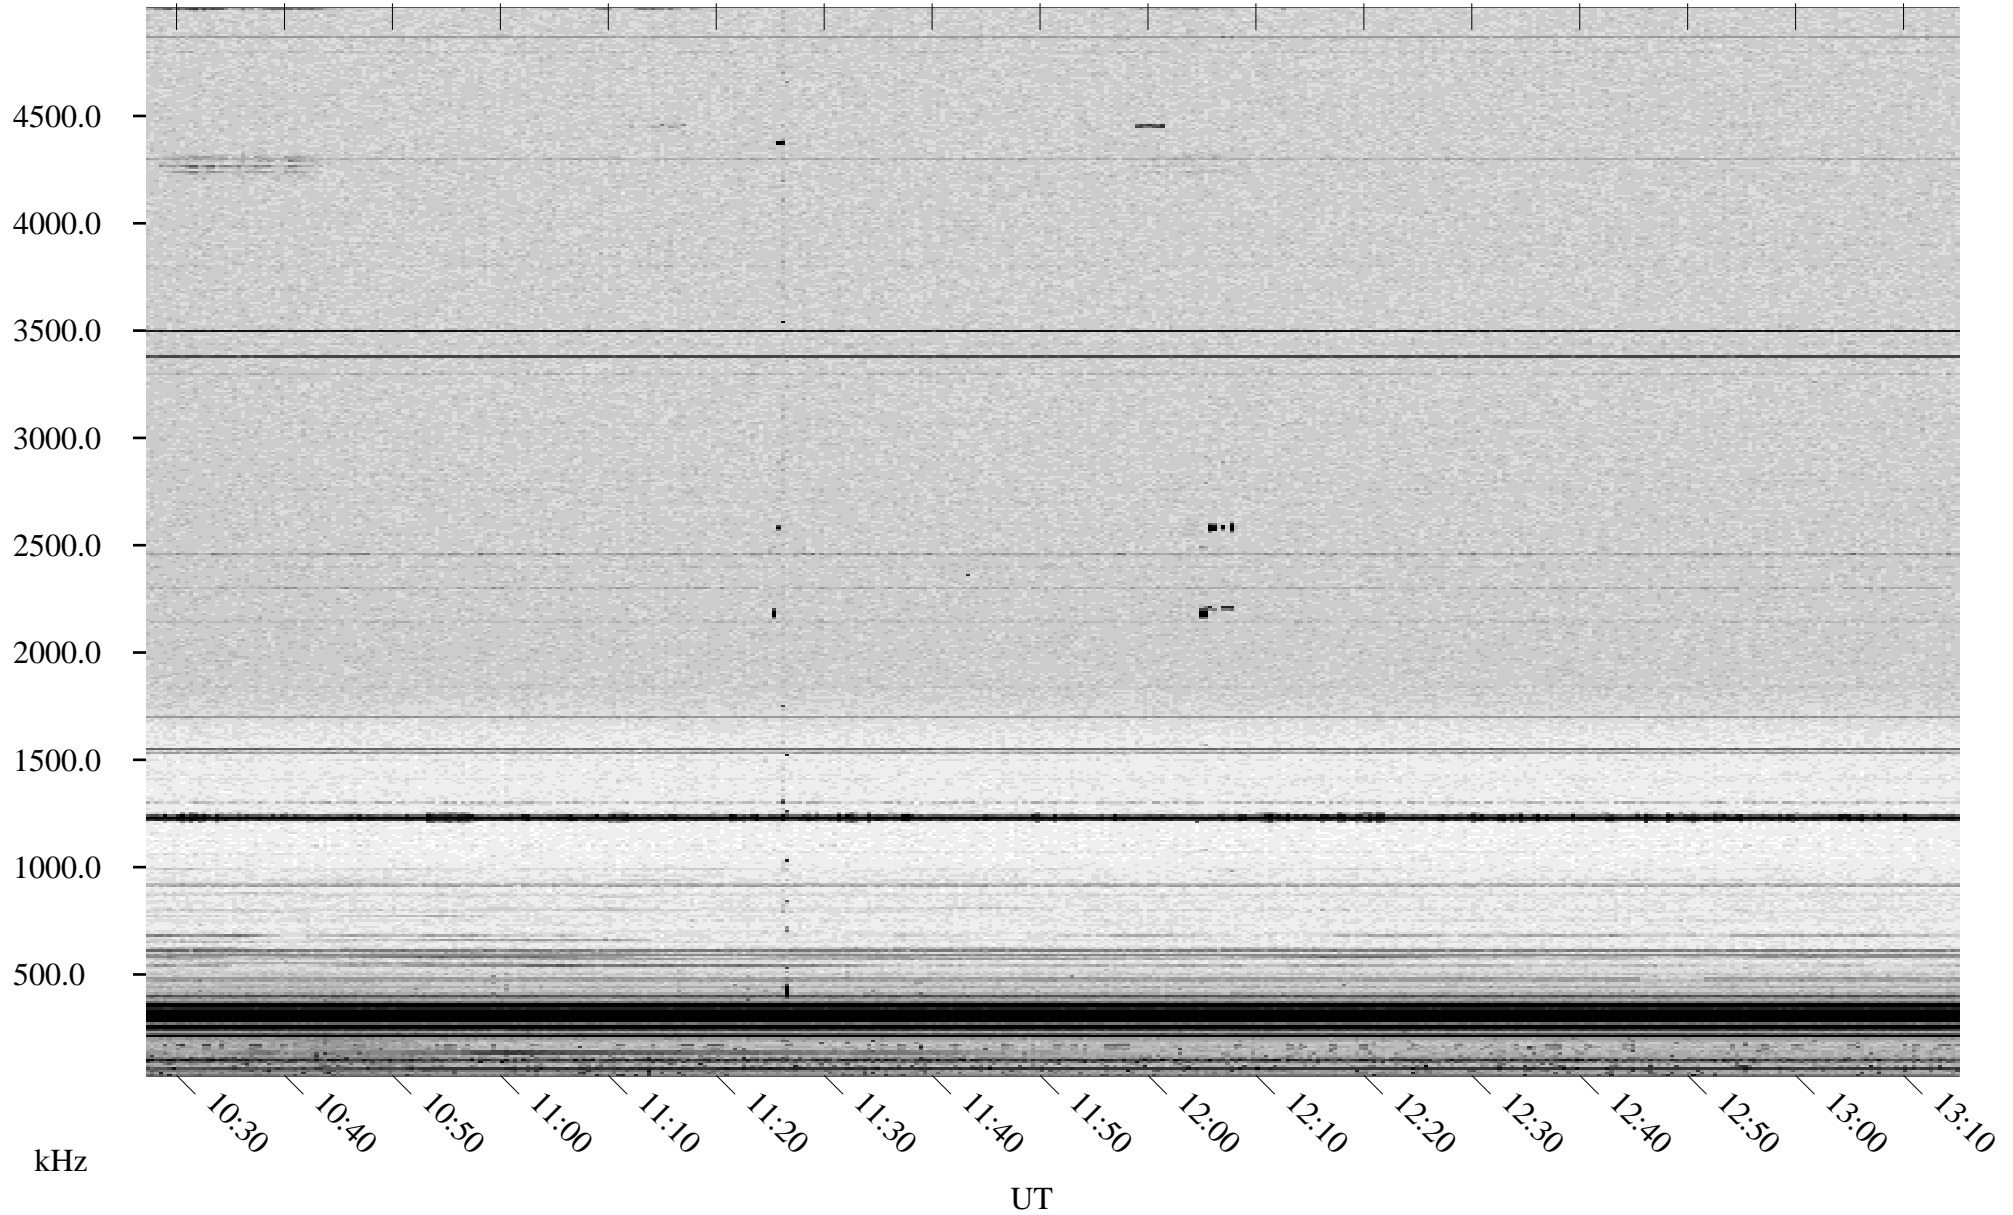

# 07/24/1998 Churchill, Manitoba

Linear Scale    Black = 161    White = 15

ch98204l.r00m max\_12

Page 4

# 07/24/1998 Churchill, Manitoba

Linear Scale    Black = 161    White = 15

ch98204l.r00m max\_12

Page 5

# 07/24/1998 Churchill, Manitoba

Linear Scale    Black = 161    White = 15

ch98204l.r00m max\_12

Page 6

# 07/24/1998 Churchill, Manitoba

Linear Scale    Black = 161    White = 15

ch98204l.r00m max\_12

Page 7