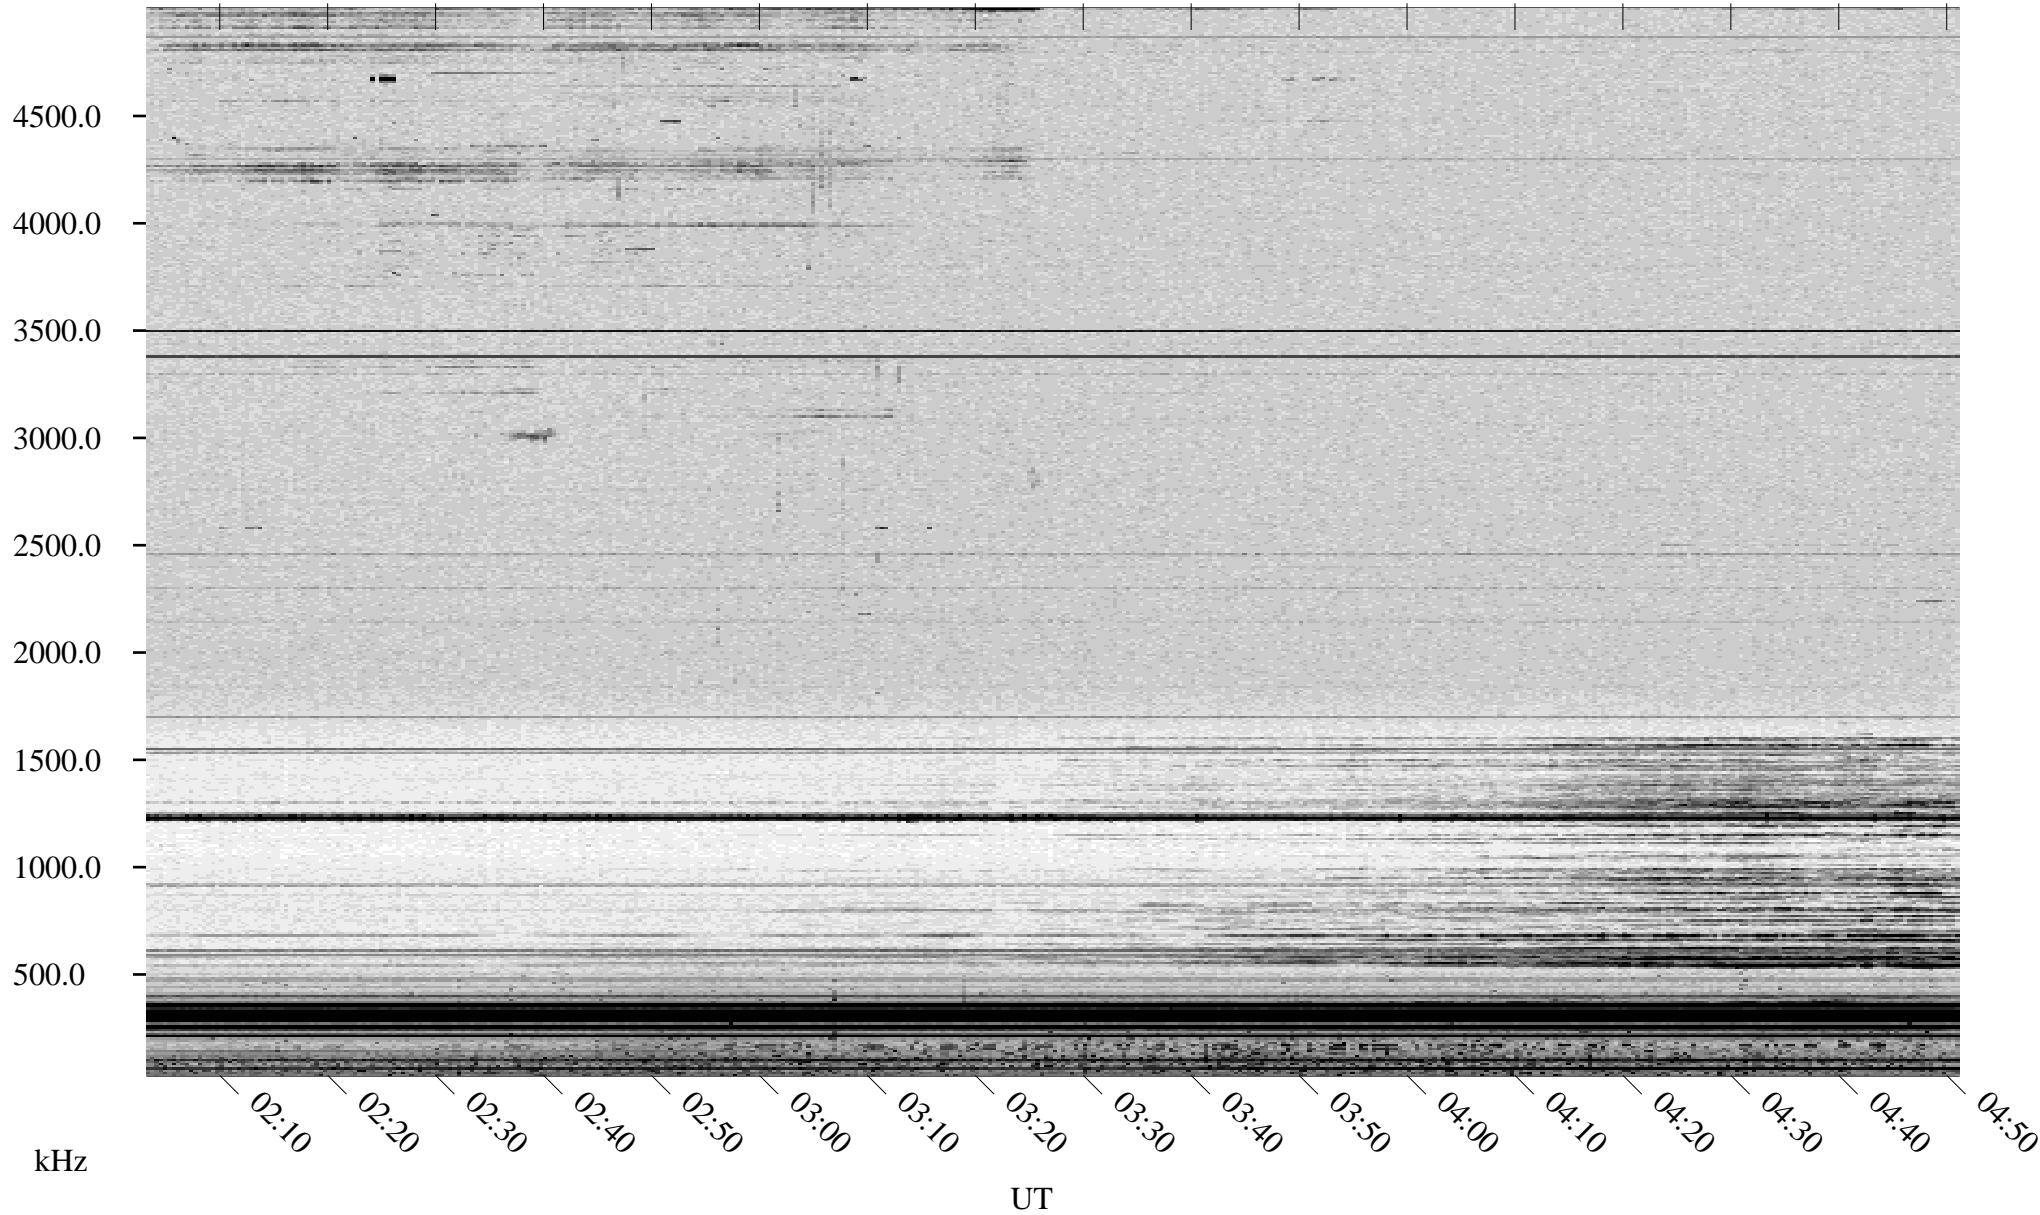

# 07/23/1998 Churchill, Manitoba

Linear Scale    Black = 161    White = 15

ch98204l.r00m max\_12

Page 1

# 07/23/1998 Churchill, Manitoba

Linear Scale    Black = 161    White = 15

ch98204l.r00m max\_12

Page 2

# 07/24/1998 Churchill, Manitoba

Linear Scale    Black = 161    White = 15

ch98204l.r00m max\_12

Page 3

# 07/24/1998 Churchill, Manitoba

Linear Scale    Black = 161    White = 15

ch98204l.r00m max\_12

Page 4