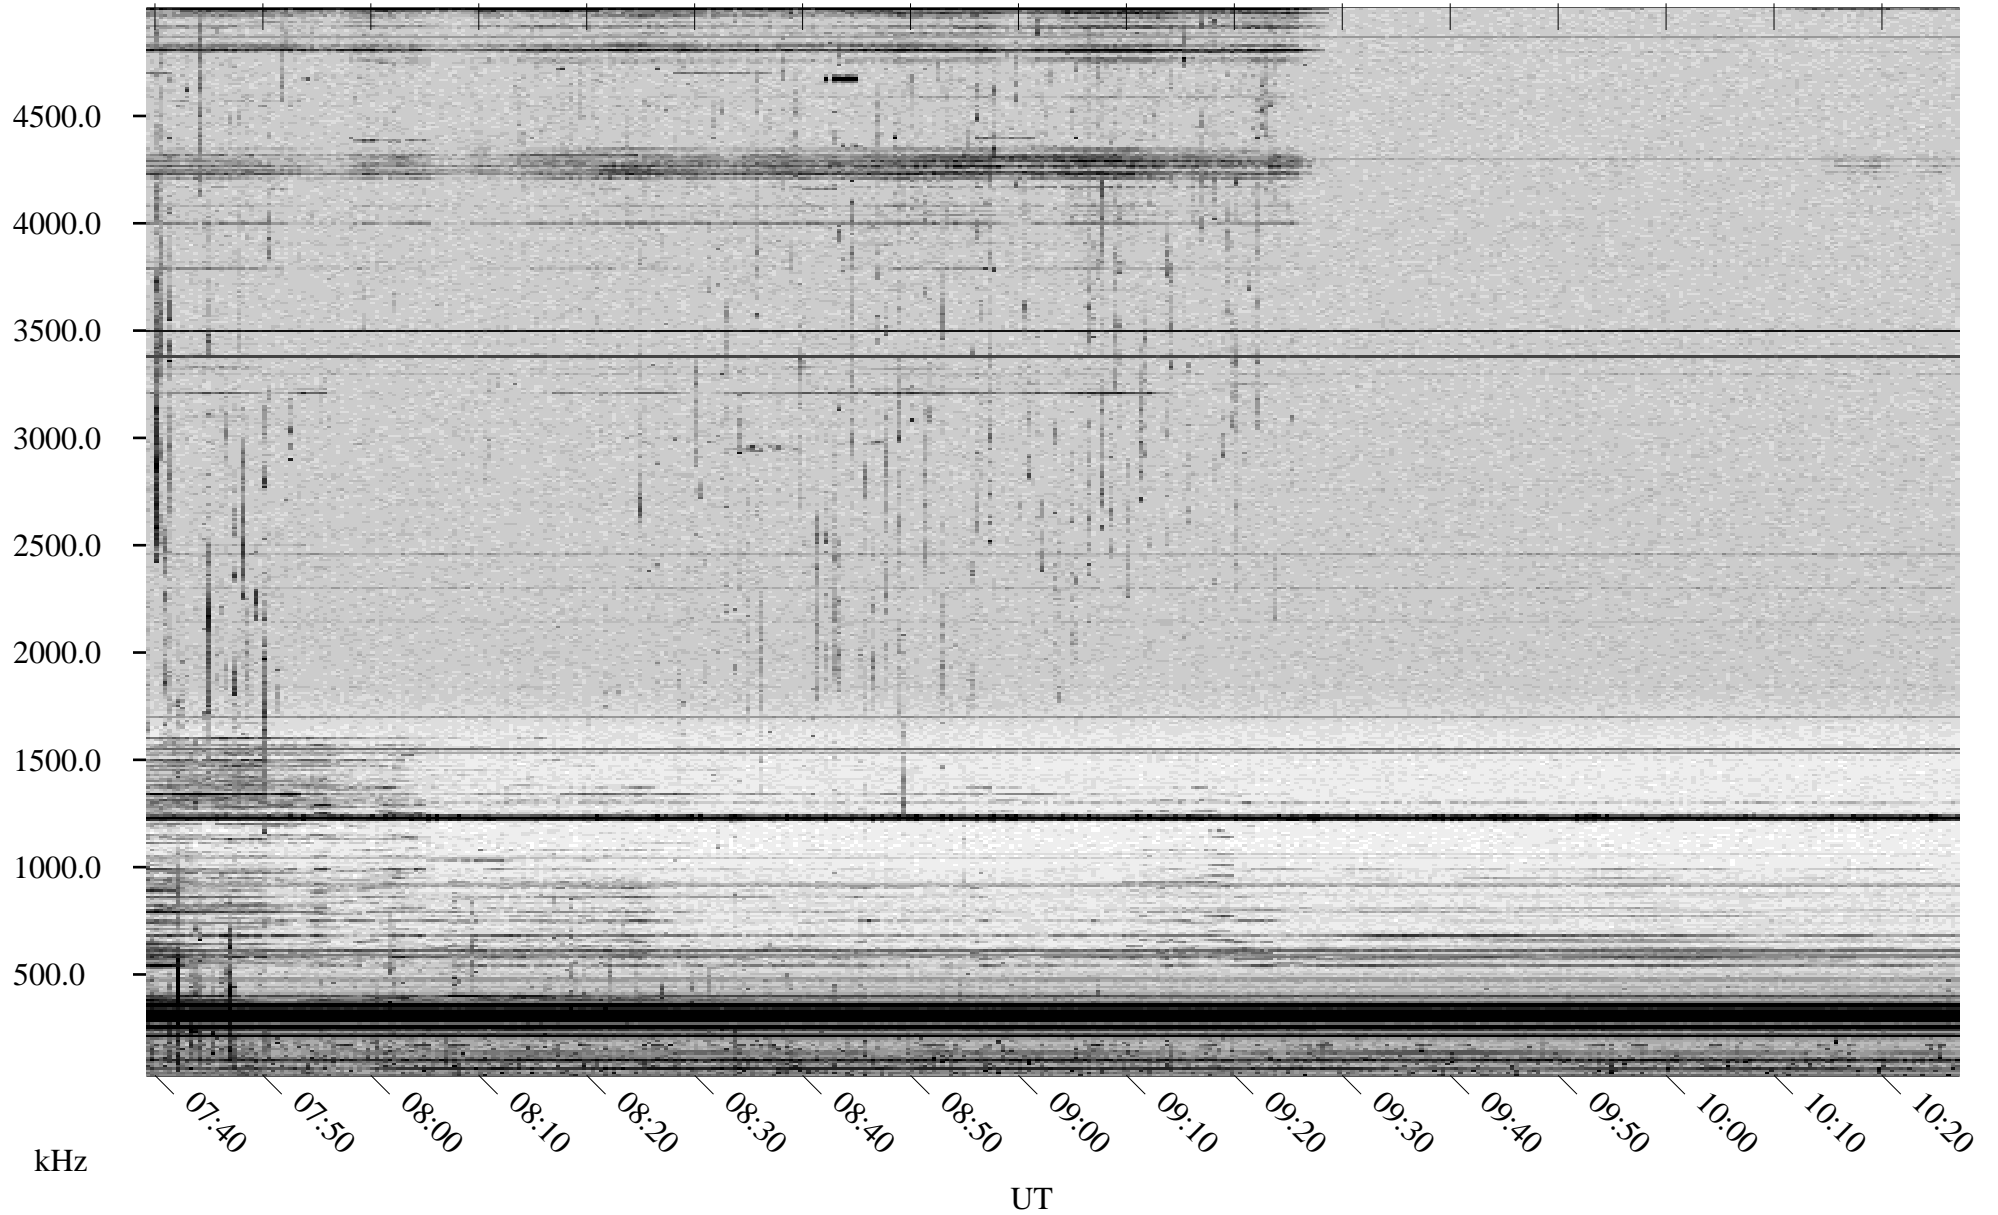

# 07/23/1998 Churchill, Manitoba

Linear Scale    Black = 161    White = 15

ch98204l.r00m max\_12

Page 1

# 07/24/1998 Churchill, Manitoba

Linear Scale    Black = 161    White = 15

ch98204l.r00m max\_12

Page 4

# 07/24/1998 Churchill, Manitoba

Linear Scale    Black = 161    White = 15

ch98204l.r00m max\_12

Page 5

# 07/24/1998 Churchill, Manitoba

Linear Scale    Black = 161    White = 15

ch98204l.r00m max\_12

Page 6