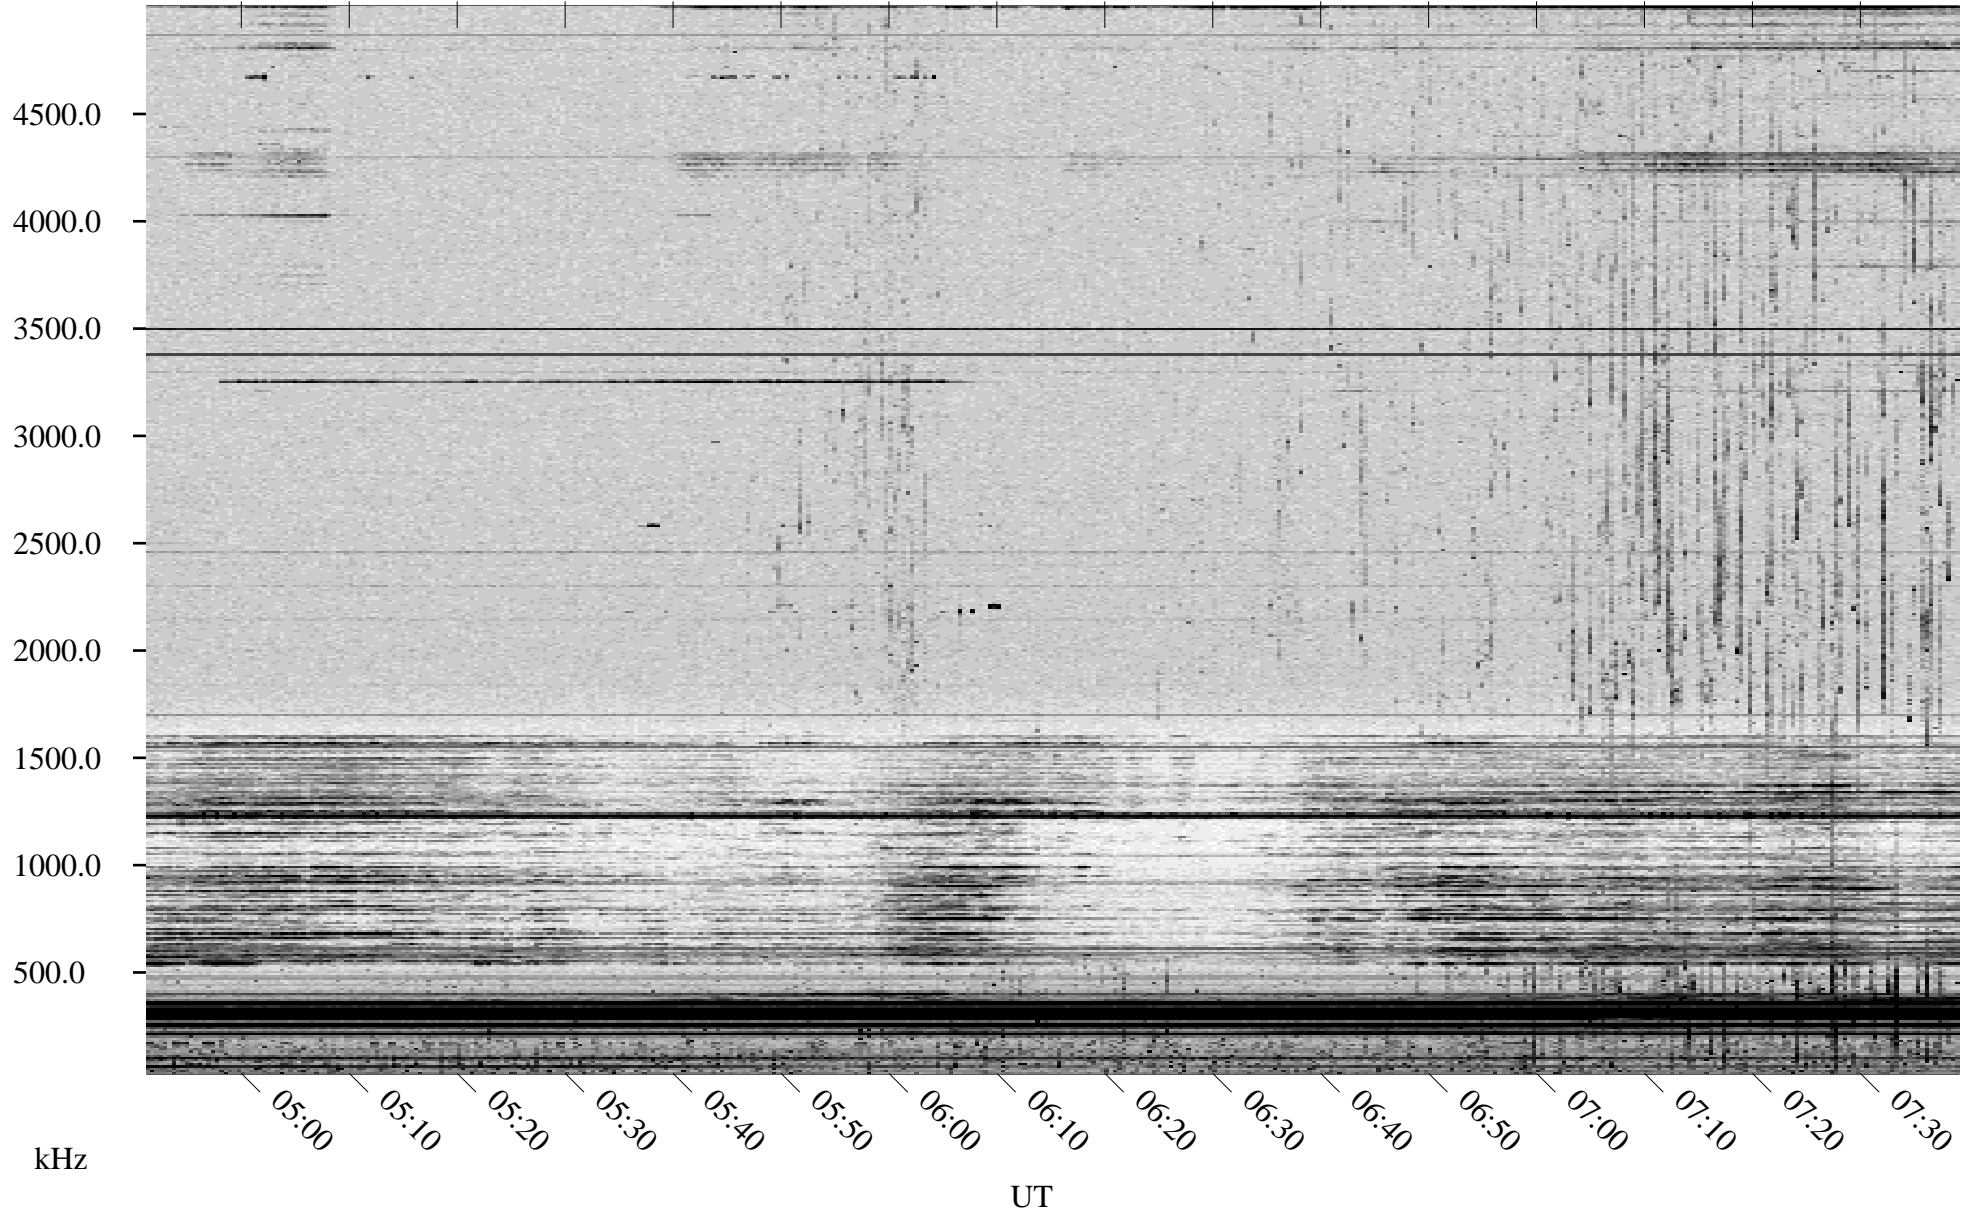

# 07/23/1998 Churchill, Manitoba

Linear Scale    Black = 161    White = 15

ch98204l.r00m max\_12

Page 1

# 07/23/1998 Churchill, Manitoba

Linear Scale    Black = 161    White = 15

ch98204l.r00m max\_12

Page 2

# 07/24/1998 Churchill, Manitoba

Linear Scale    Black = 161    White = 15

ch98204l.r00m max\_12

Page 3

# 07/24/1998 Churchill, Manitoba

Linear Scale    Black = 161    White = 15

ch98204l.r00m max\_12

Page 4