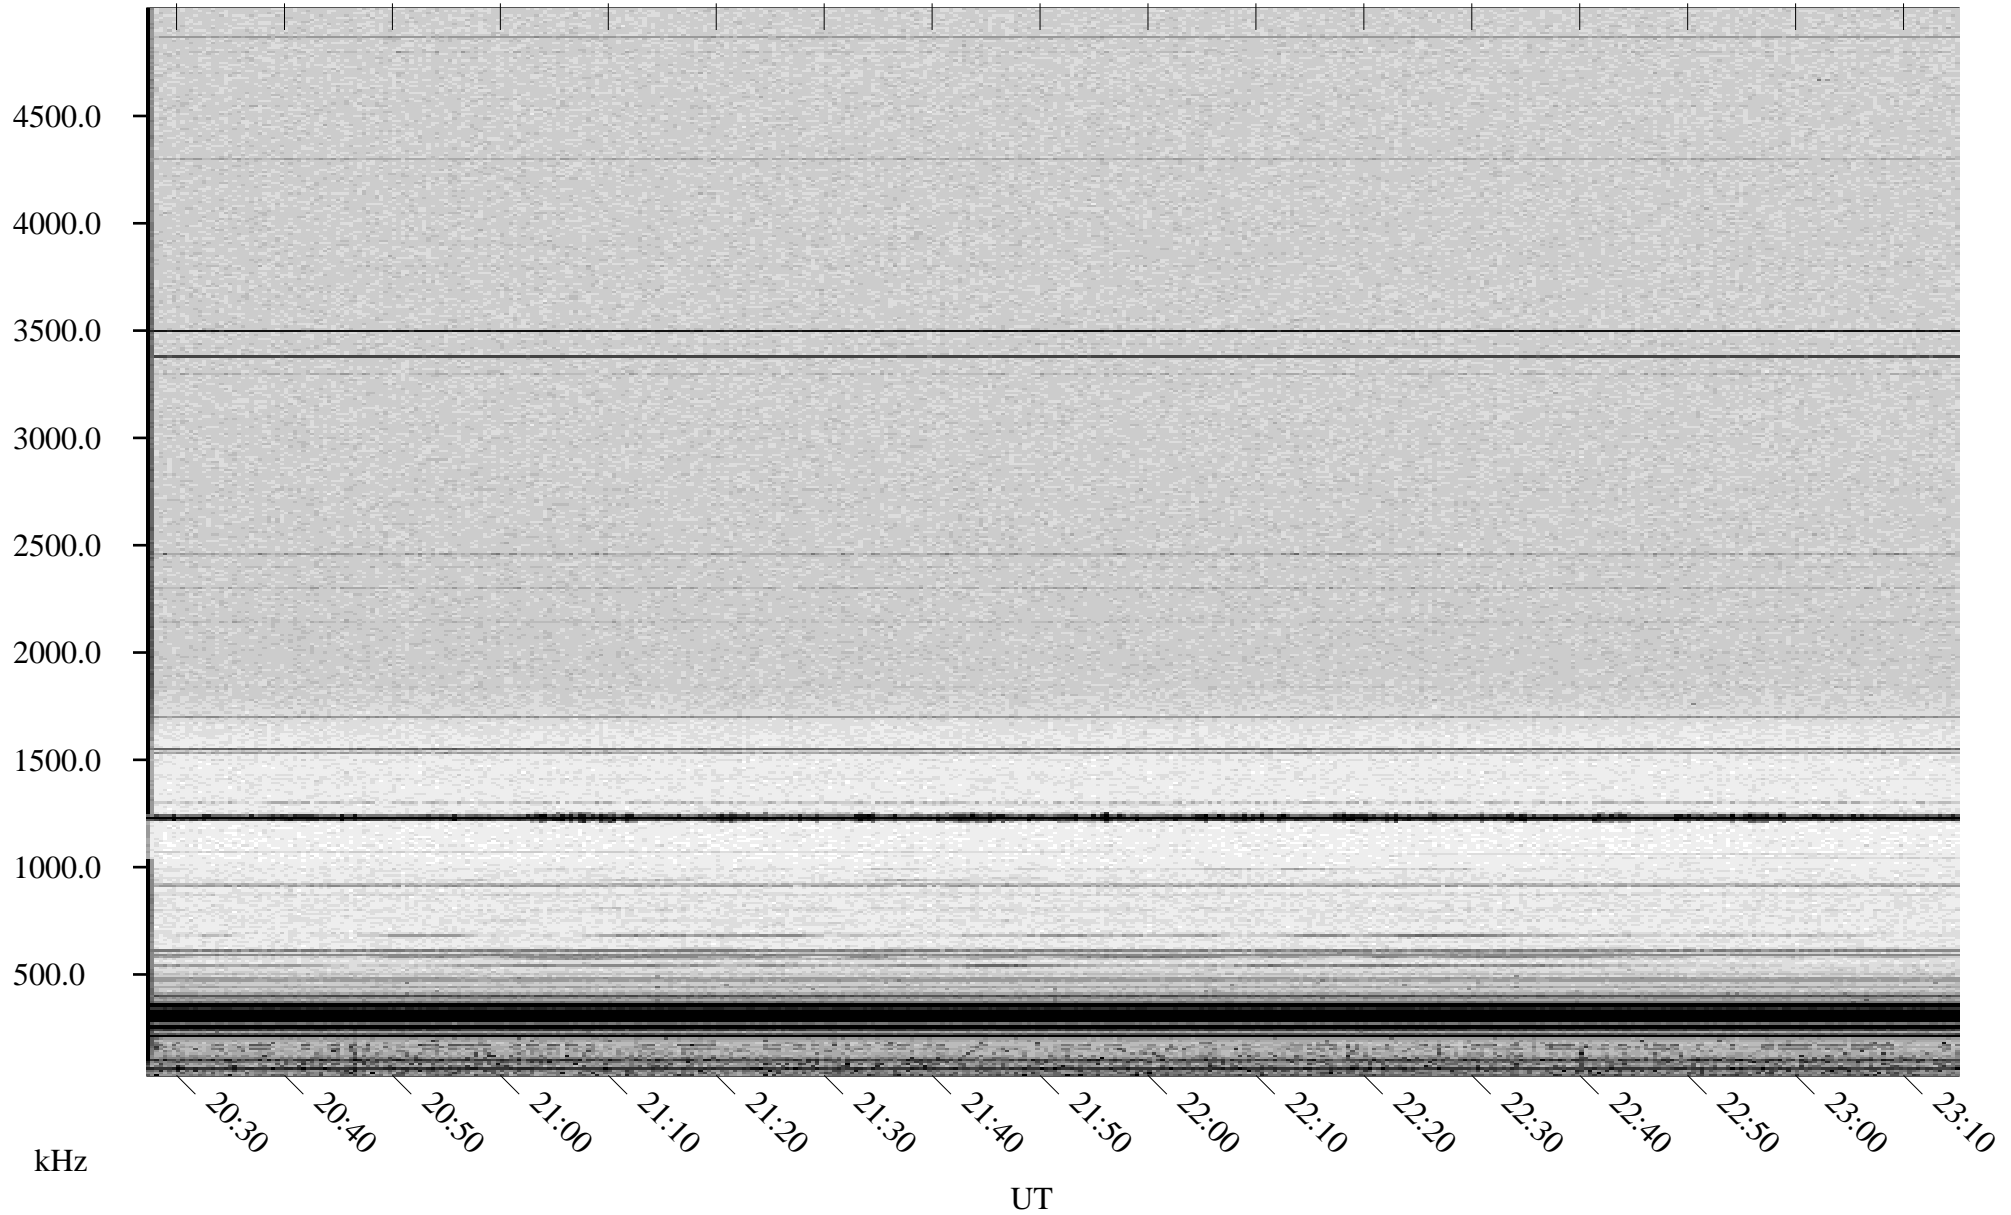

# 07/23/1998 Churchill, Manitoba

Linear Scale    Black = 161    White = 15

ch98204l.r00m max\_12

Page 1

# 07/23/1998 Churchill, Manitoba

Linear Scale    Black = 161    White = 15

ch98204l.r00m max\_12

Page 2

# 07/24/1998 Churchill, Manitoba

Linear Scale    Black = 161    White = 15

ch98204l.r00m max\_12

Page 3

# 07/24/1998 Churchill, Manitoba

Linear Scale    Black = 161    White = 15

ch98204l.r00m max\_12

Page 4