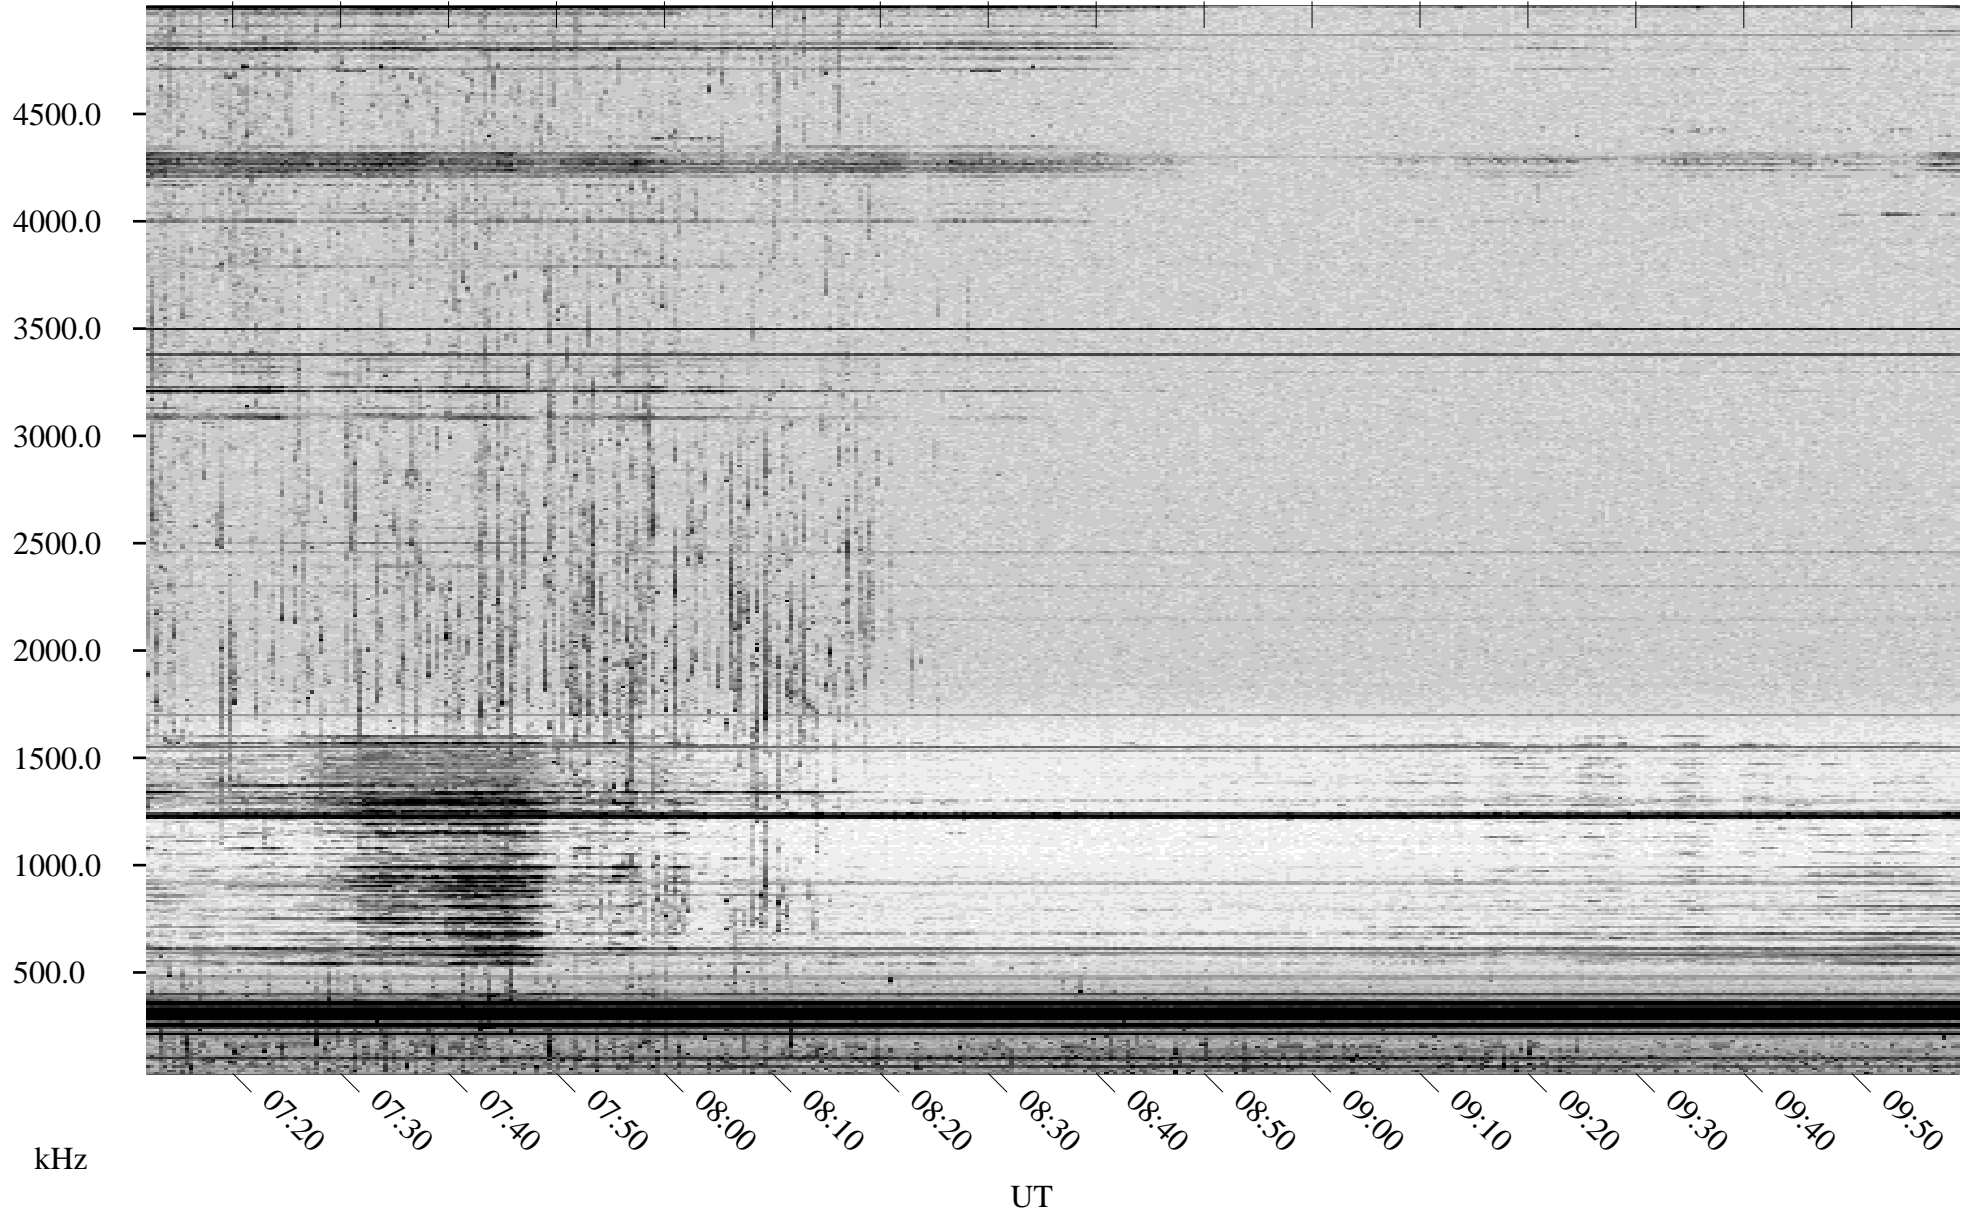

07/24/1998 Churchill, Manitoba

Linear Scale Black = 161 White = 15

ch982051.r00m max_12

Page 1

07/24/1998 Churchill, Manitoba

Linear Scale Black = 161 White = 15

ch982051.r00m max_12

Page 2

07/25/1998 Churchill, Manitoba

Linear Scale Black = 161 White = 15

ch982051.r00m max_12

Page 3

07/25/1998 Churchill, Manitoba

Linear Scale Black = 161 White = 15

ch98205l.r00m max_12

Page 4

07/25/1998 Churchill, Manitoba

Linear Scale Black = 161 White = 15

ch982051.r00m max_12

Page 5

07/25/1998 Churchill, Manitoba

Linear Scale Black = 161 White = 15

ch982051.r00m max_12

Page 6

07/25/1998 Churchill, Manitoba

Linear Scale Black = 161 White = 15

ch982051.r00m max_12

Page 7

07/25/1998 Churchill, Manitoba

Linear Scale Black = 161 White = 15

ch982051.r00m max_12