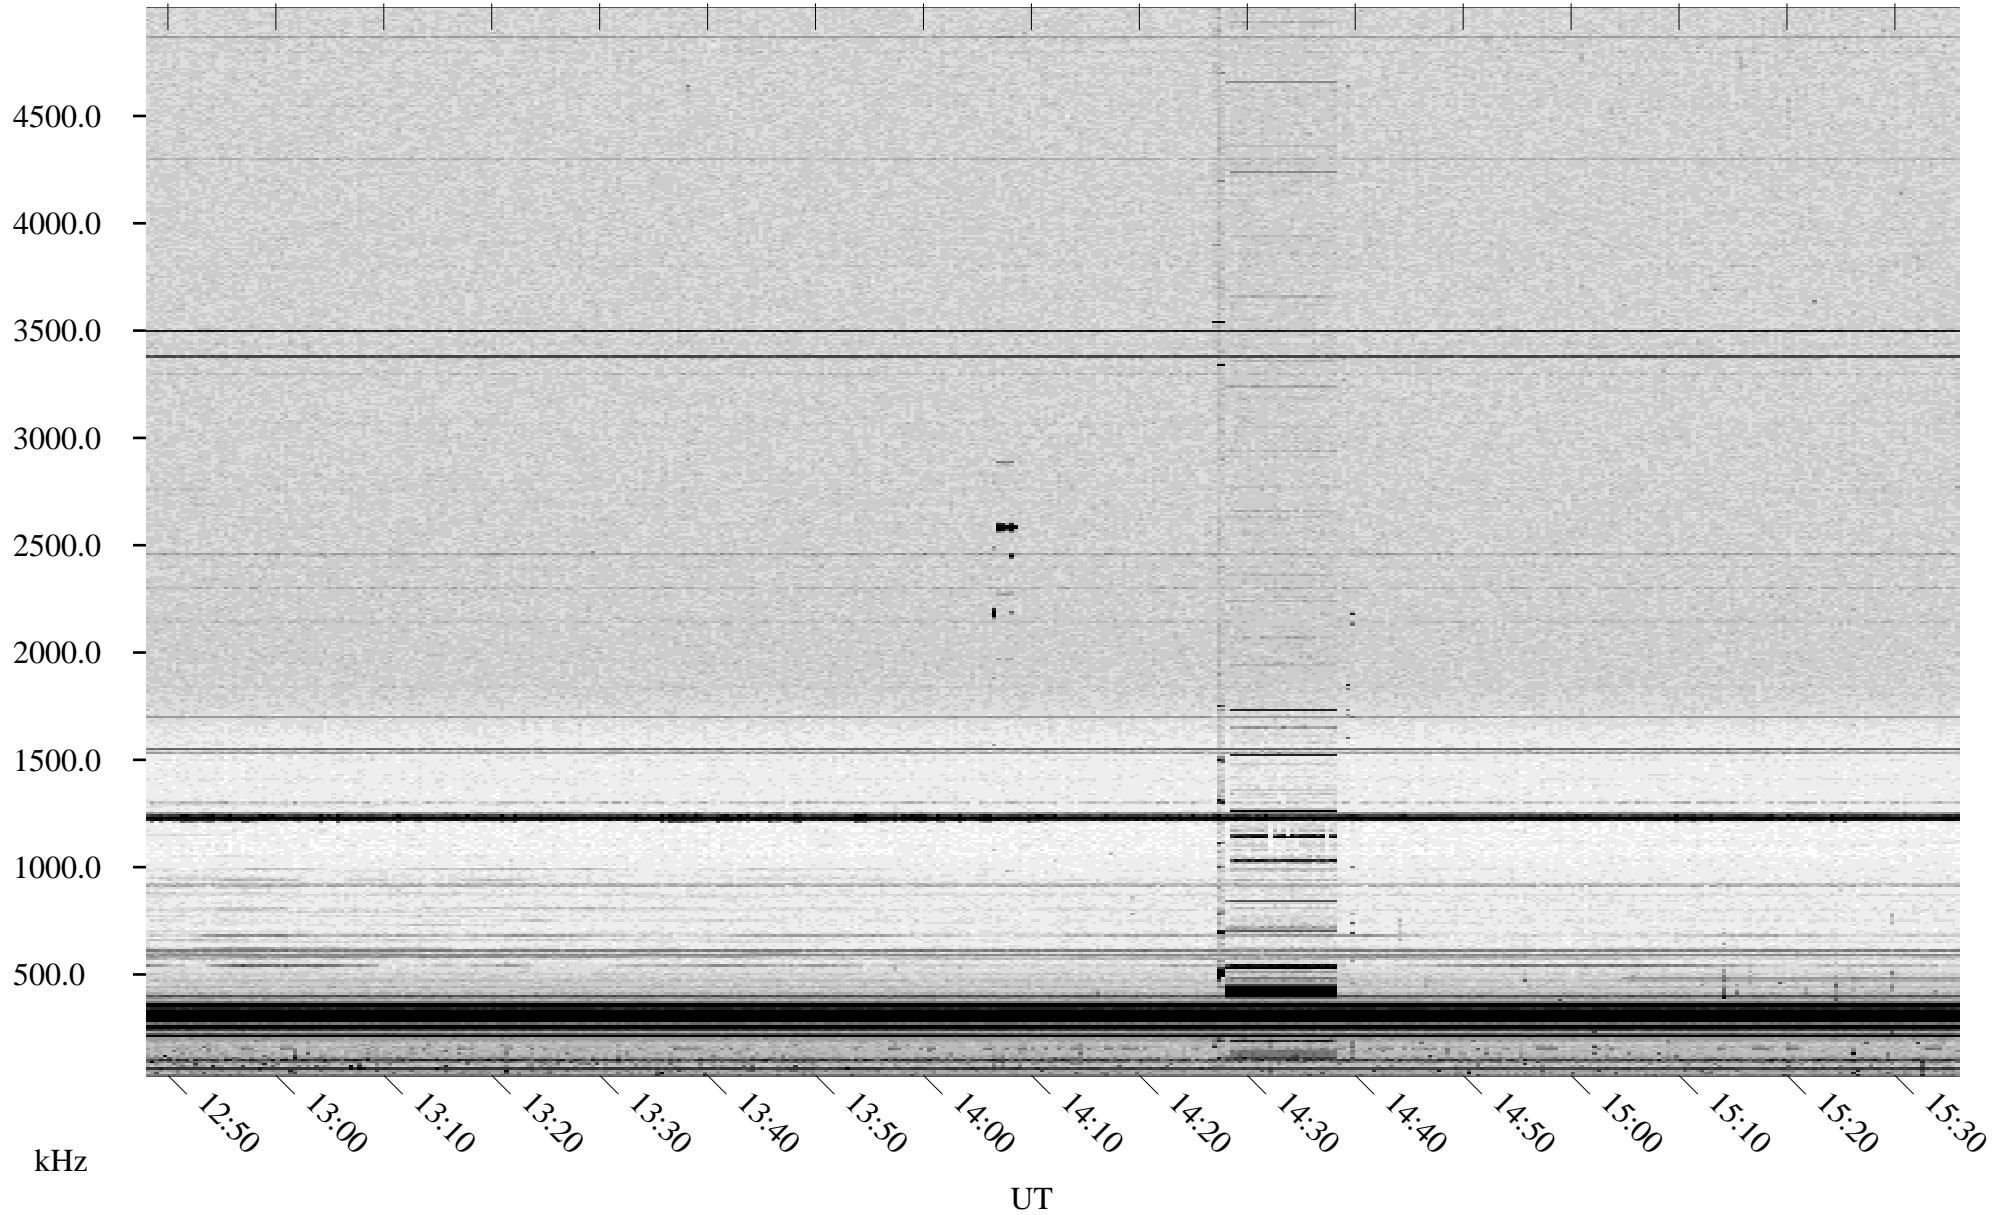

07/24/1998 Churchill, Manitoba

Linear Scale Black = 161 White = 15

ch982051.r00m max_12

Page 1

07/24/1998 Churchill, Manitoba

Linear Scale Black = 161 White = 15

ch982051.r00m max_12

Page 2

07/25/1998 Churchill, Manitoba

Linear Scale Black = 161 White = 15

ch982051.r00m max_12

Page 3

07/25/1998 Churchill, Manitoba

Linear Scale Black = 161 White = 15

ch98205l.r00m max_12

Page 4

07/25/1998 Churchill, Manitoba

Linear Scale Black = 161 White = 15

ch982051.r00m max_12

Page 5

07/25/1998 Churchill, Manitoba

Linear Scale Black = 161 White = 15

ch982051.r00m max_12

Page 6

07/25/1998 Churchill, Manitoba

Linear Scale Black = 161 White = 15

ch982051.r00m max_12

Page 7

07/25/1998 Churchill, Manitoba

Linear Scale Black = 161 White = 15

ch982051.r00m max_12