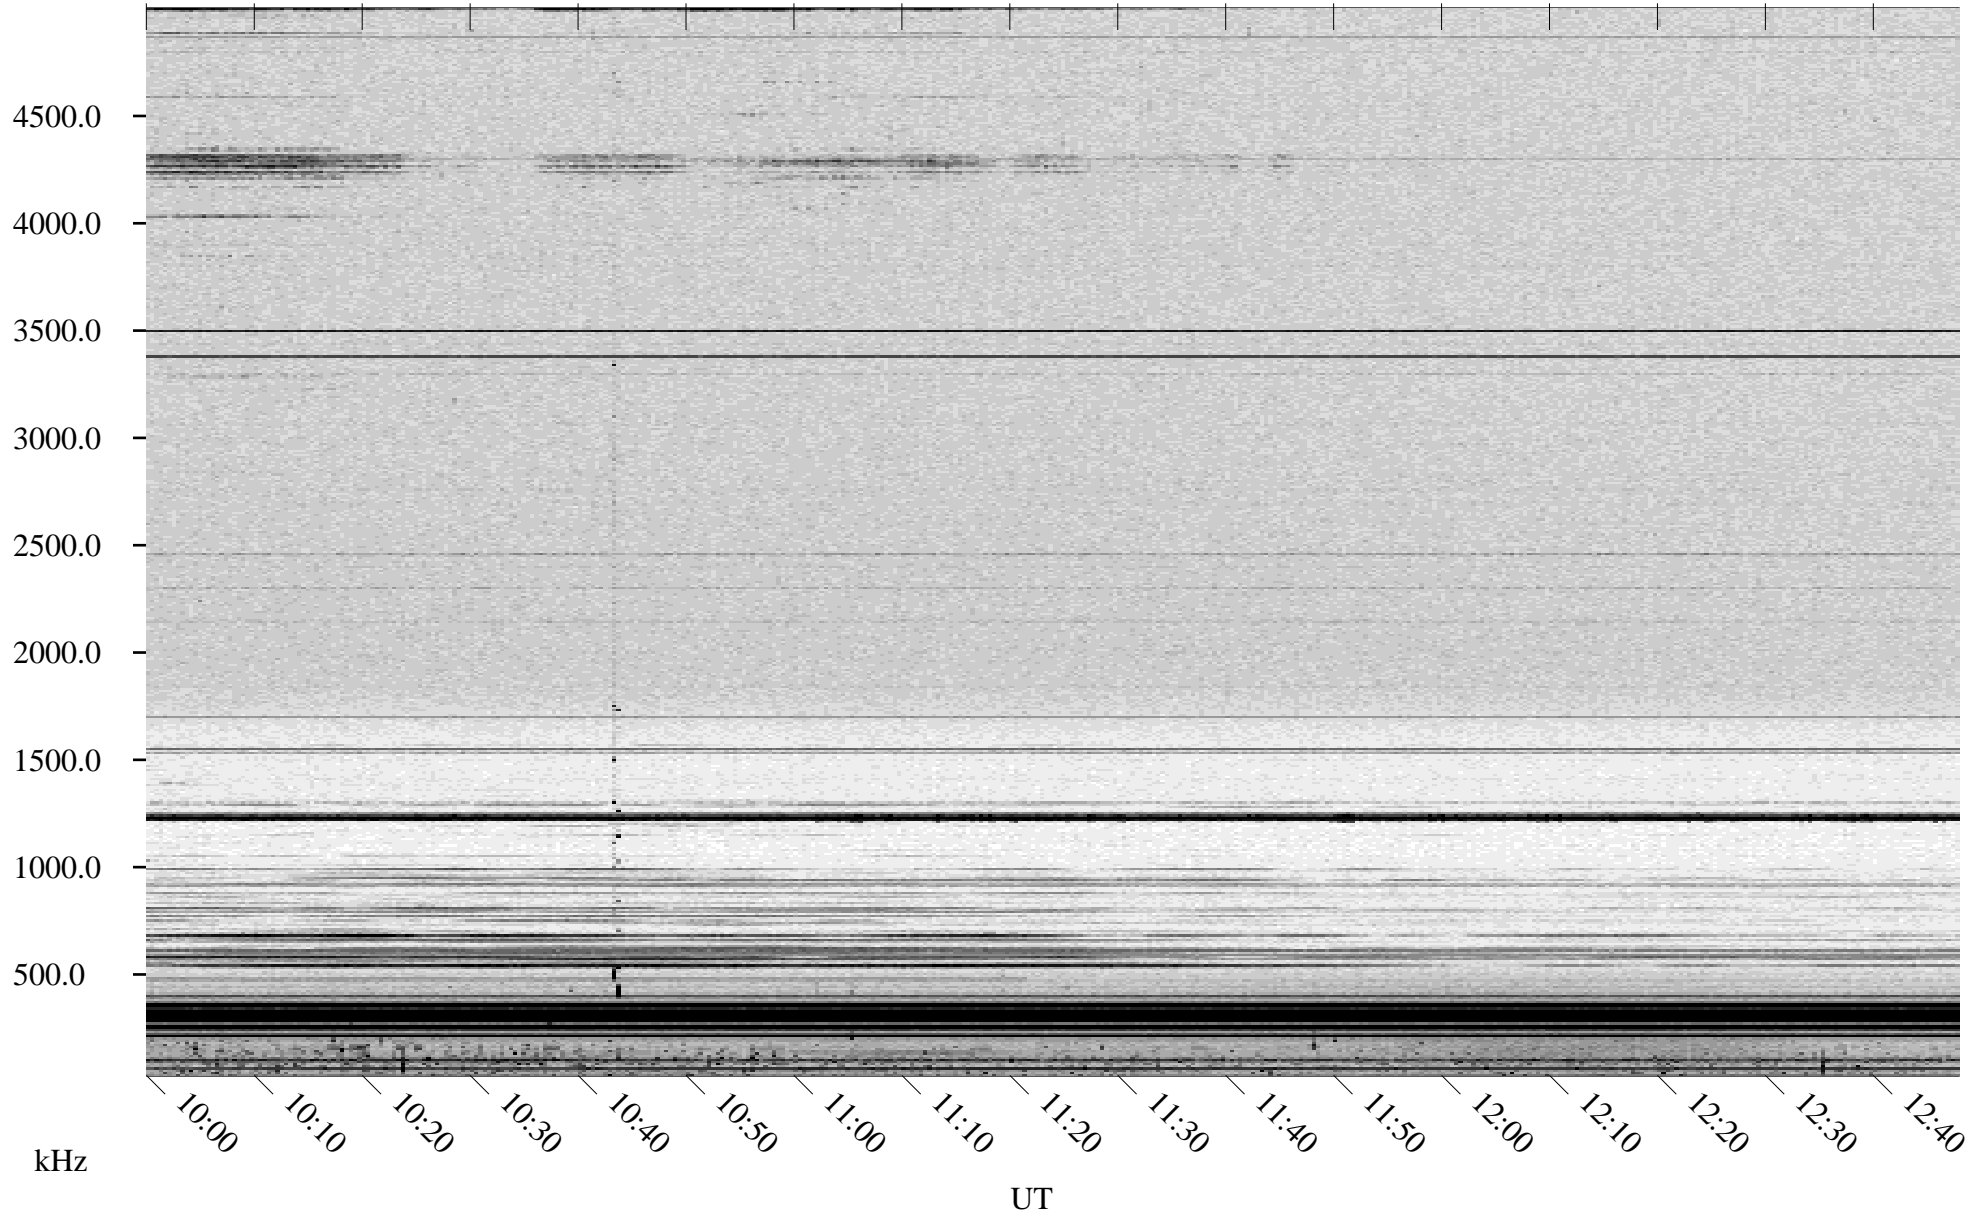

07/24/1998 Churchill, Manitoba

Linear Scale Black = 161 White = 15

ch982051.r00m max_12

Page 1

07/24/1998 Churchill, Manitoba

Linear Scale Black = 161 White = 15

ch982051.r00m max_12

Page 2

07/25/1998 Churchill, Manitoba

Linear Scale Black = 161 White = 15

ch982051.r00m max_12

Page 3

07/25/1998 Churchill, Manitoba

Linear Scale Black = 161 White = 15

ch98205l.r00m max_12

Page 4

07/25/1998 Churchill, Manitoba

Linear Scale Black = 161 White = 15

ch982051.r00m max_12

Page 5

07/25/1998 Churchill, Manitoba

Linear Scale Black = 161 White = 15

ch982051.r00m max_12

Page 6

07/25/1998 Churchill, Manitoba

Linear Scale Black = 161 White = 15

ch982051.r00m max_12

Page 7

07/25/1998 Churchill, Manitoba

Linear Scale Black = 161 White = 15

ch982051.r00m max_12