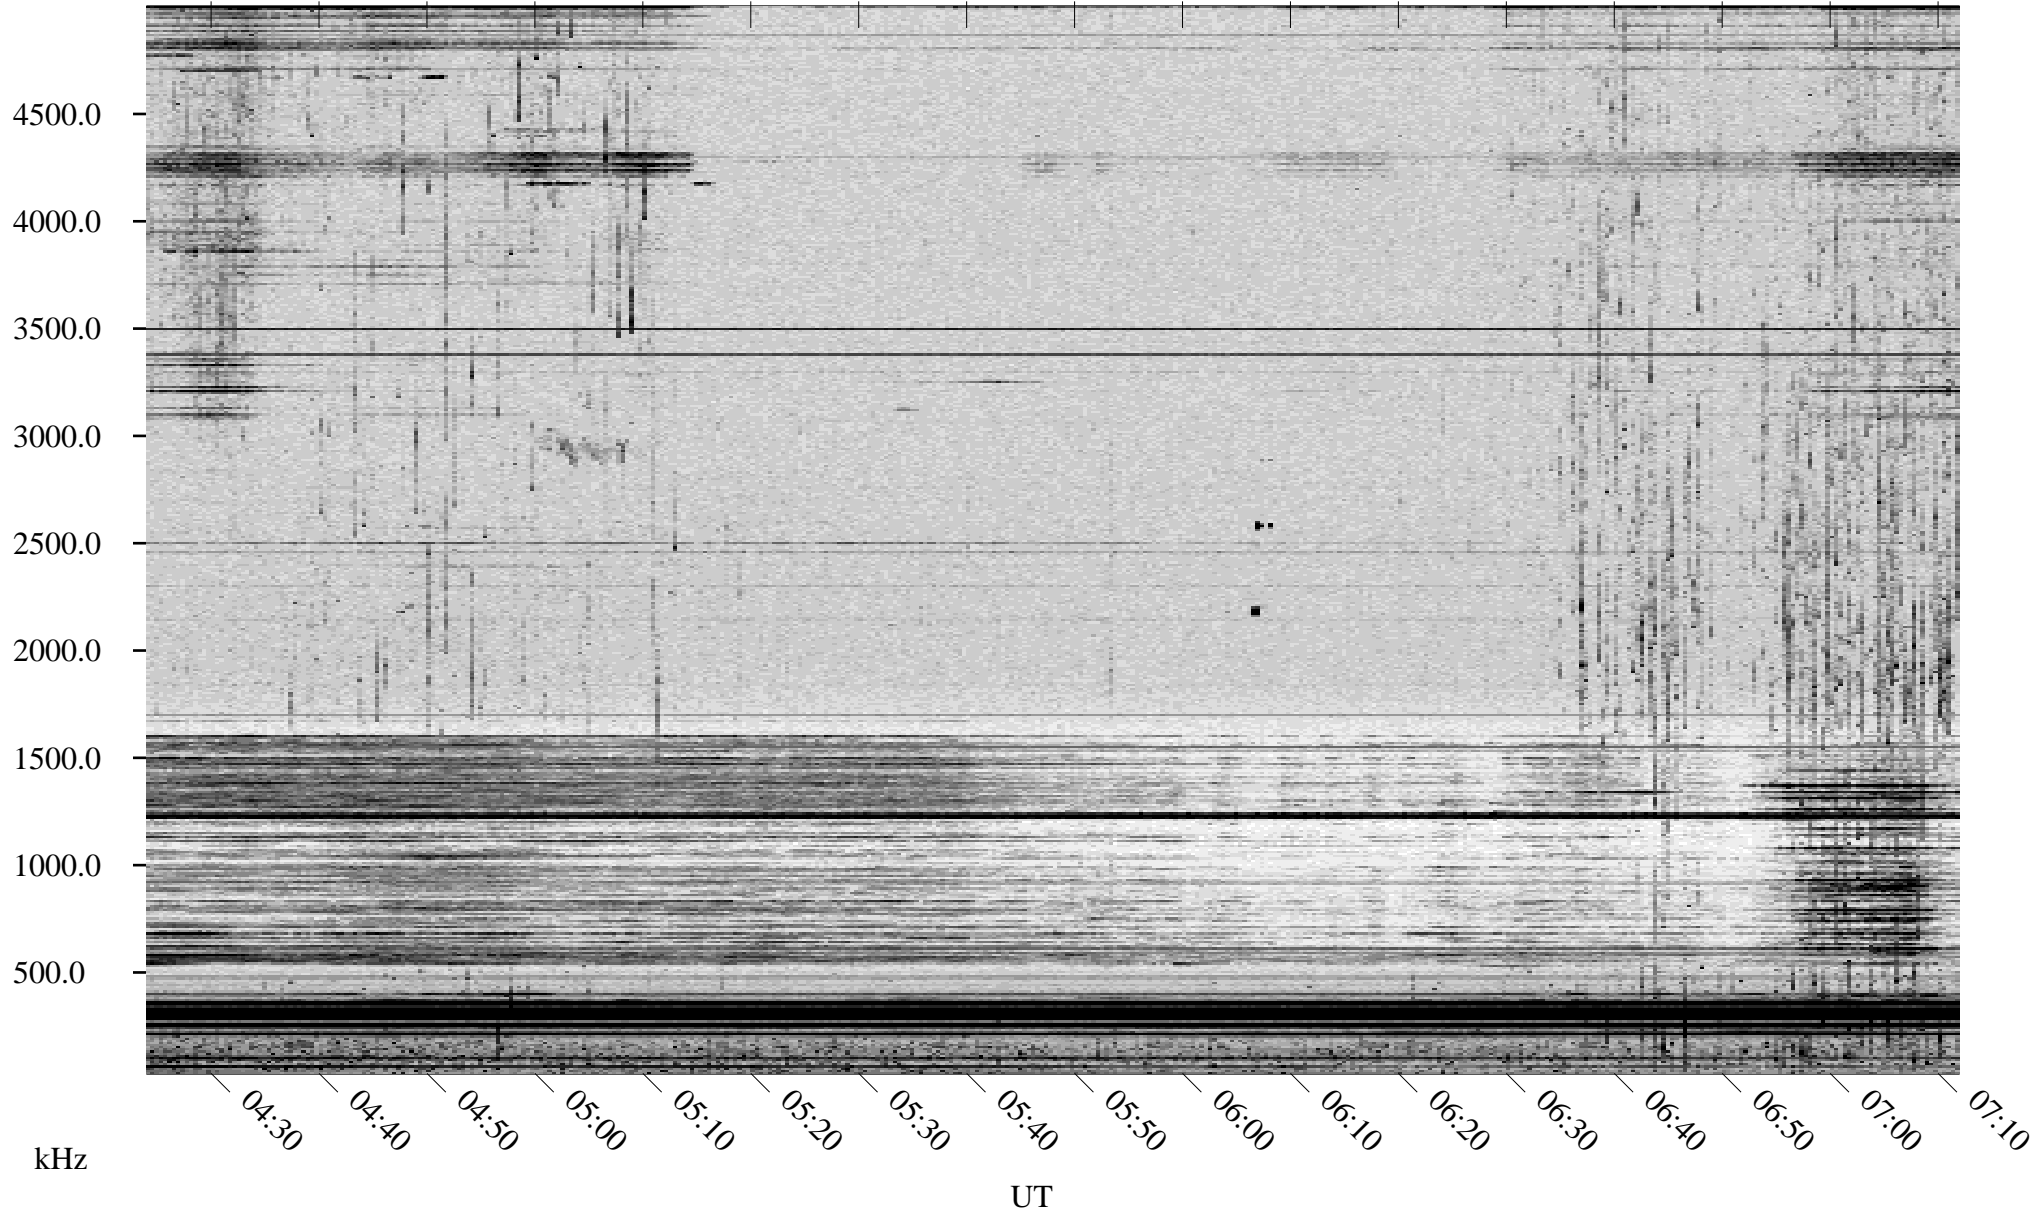

07/24/1998 Churchill, Manitoba

Linear Scale Black = 161 White = 15

ch982051.r00m max_12

Page 1

07/24/1998 Churchill, Manitoba

Linear Scale Black = 161 White = 15

ch982051.r00m max_12

Page 2

07/25/1998 Churchill, Manitoba

Linear Scale Black = 161 White = 15

ch982051.r00m max_12

Page 3

07/25/1998 Churchill, Manitoba

Linear Scale Black = 161 White = 15

ch98205l.r00m max_12

Page 4

07/25/1998 Churchill, Manitoba

Linear Scale Black = 161 White = 15

ch982051.r00m max_12

Page 5

07/25/1998 Churchill, Manitoba

Linear Scale Black = 161 White = 15

ch982051.r00m max_12

Page 6

07/25/1998 Churchill, Manitoba

Linear Scale Black = 161 White = 15

ch982051.r00m max_12

Page 7

07/25/1998 Churchill, Manitoba

Linear Scale Black = 161 White = 15

ch982051.r00m max_12