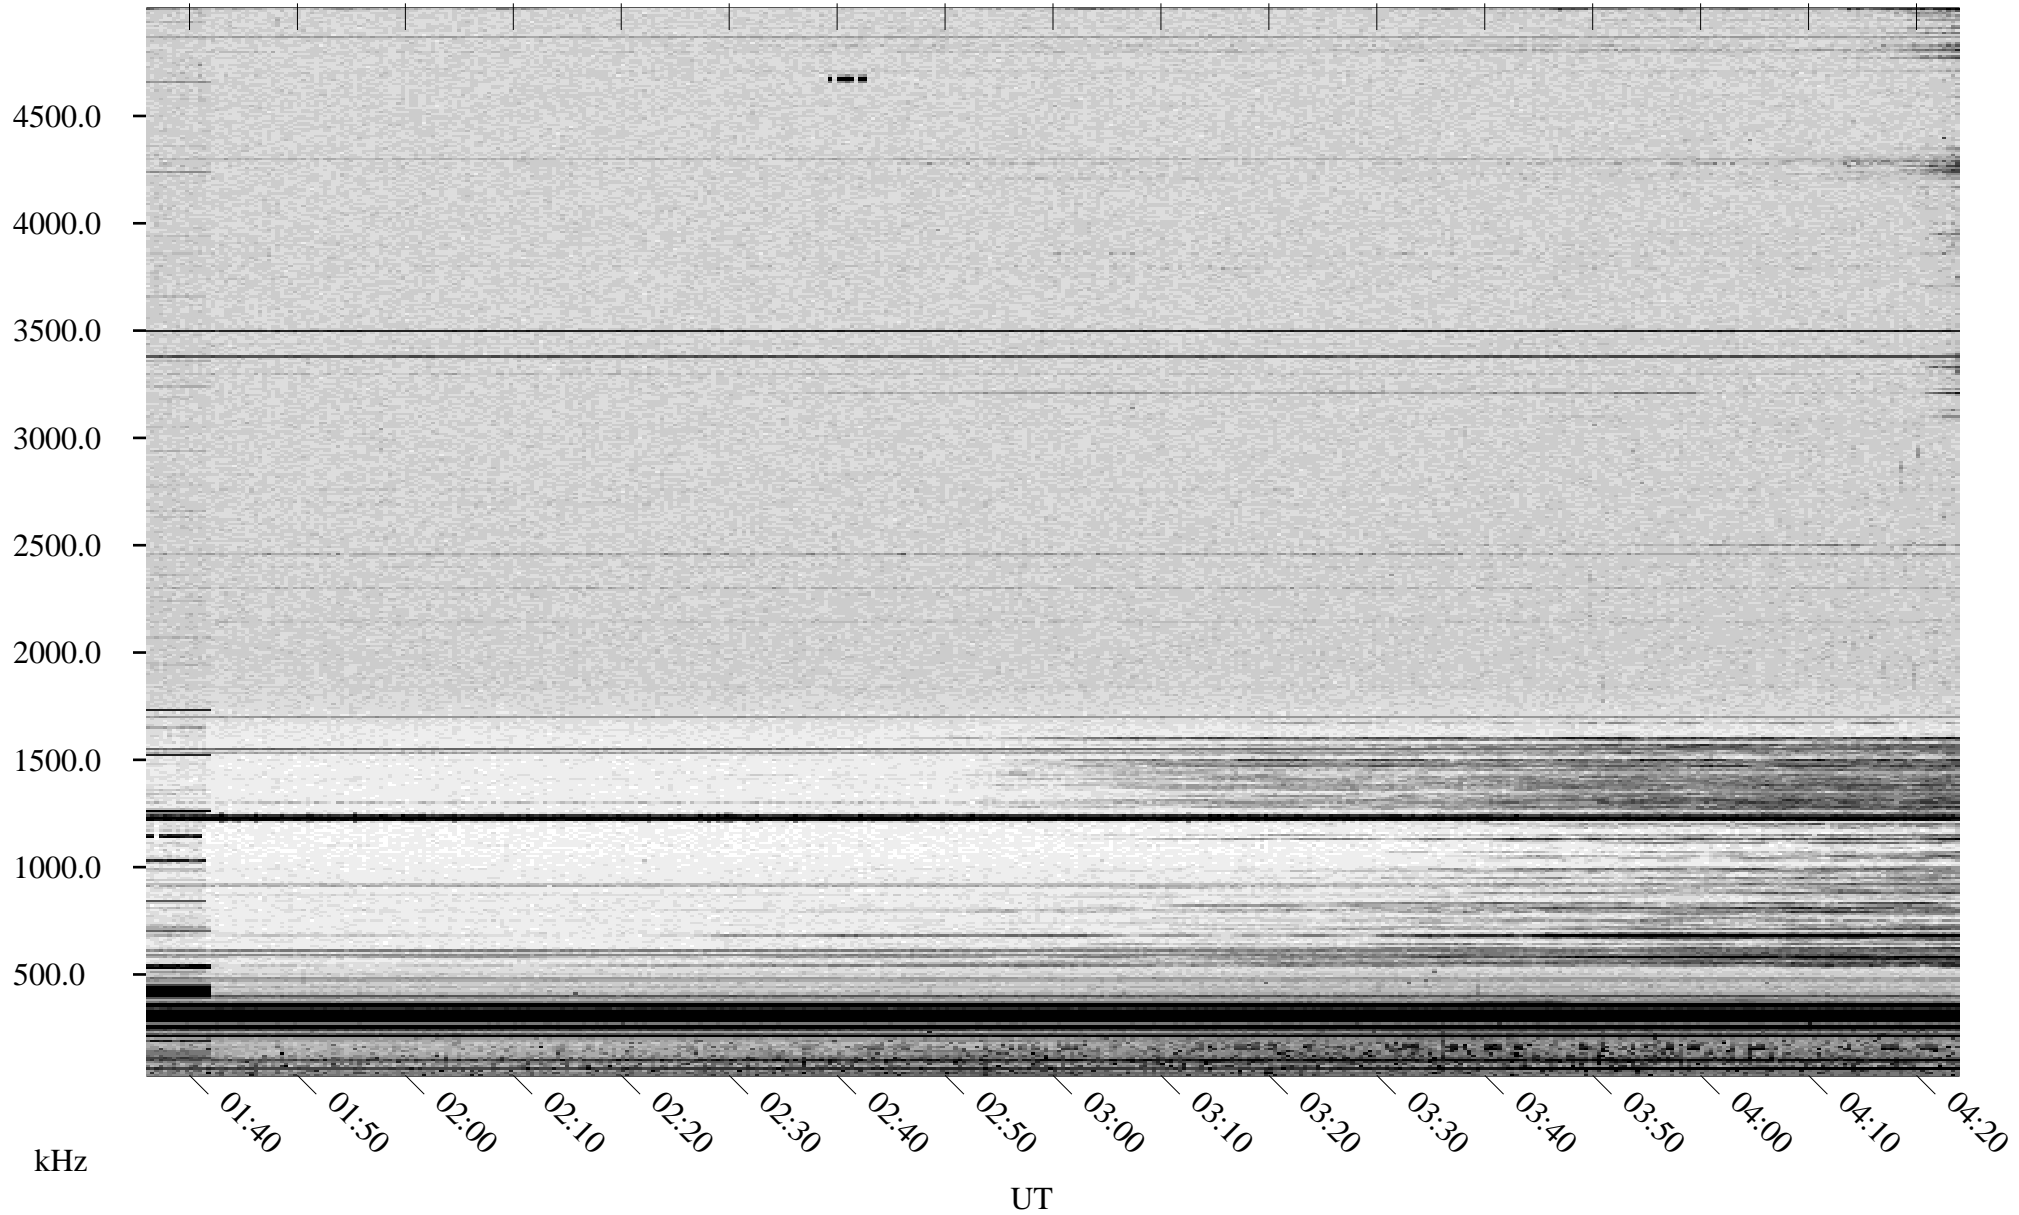

07/24/1998 Churchill, Manitoba

Linear Scale Black = 161 White = 15

ch982051.r00m max_12

Page 1

07/24/1998 Churchill, Manitoba

Linear Scale Black = 161 White = 15

ch982051.r00m max_12

Page 2

07/25/1998 Churchill, Manitoba

Linear Scale Black = 161 White = 15

ch982051.r00m max_12

Page 3

07/25/1998 Churchill, Manitoba

Linear Scale Black = 161 White = 15

ch98205l.r00m max_12

Page 4

07/25/1998 Churchill, Manitoba

Linear Scale Black = 161 White = 15

ch982051.r00m max_12

Page 5

07/25/1998 Churchill, Manitoba

Linear Scale Black = 161 White = 15

ch982051.r00m max_12

Page 6

07/25/1998 Churchill, Manitoba

Linear Scale Black = 161 White = 15

ch982051.r00m max_12

Page 7

07/25/1998 Churchill, Manitoba

Linear Scale Black = 161 White = 15

ch982051.r00m max_12