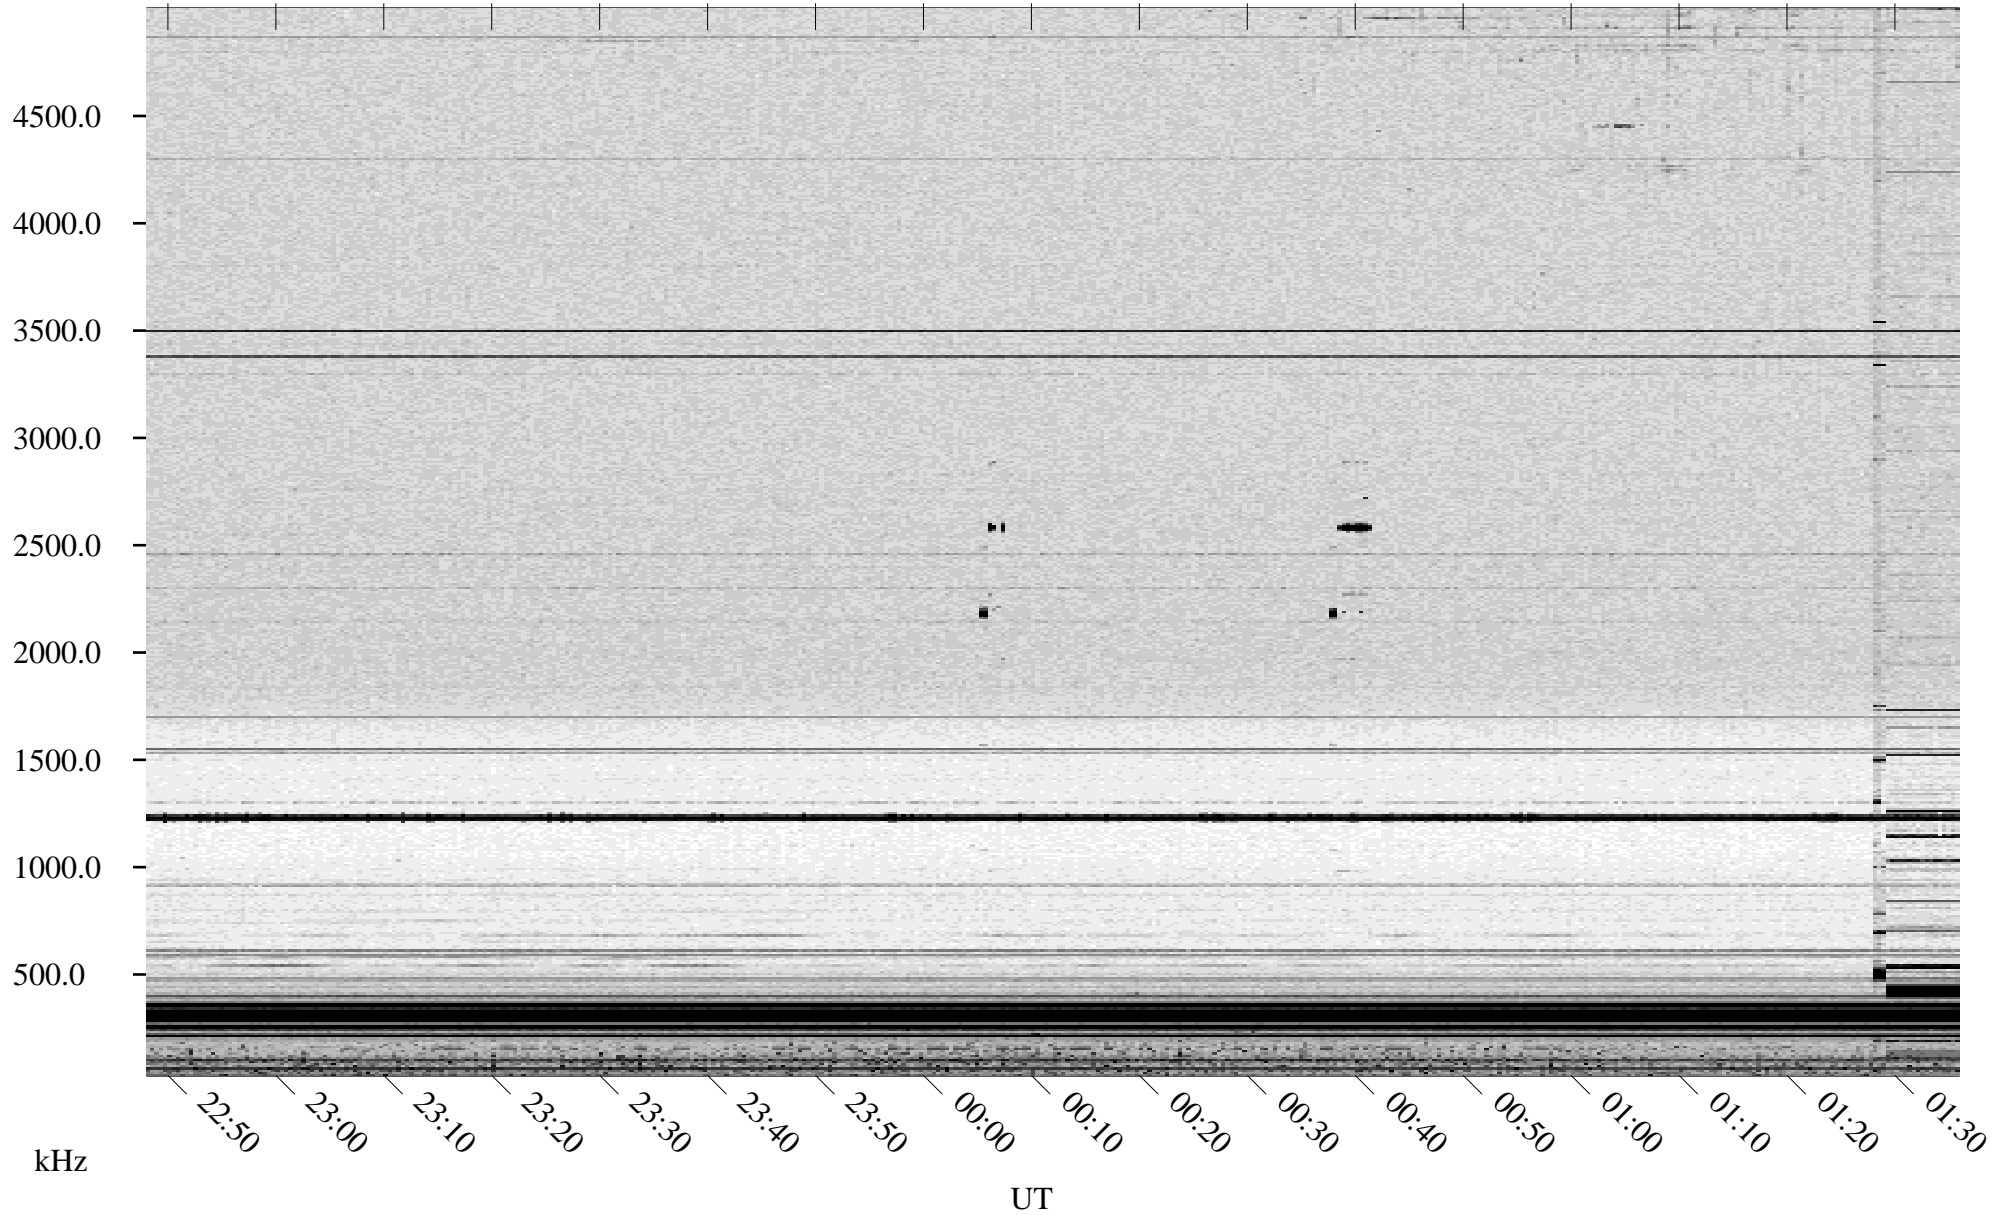

07/24/1998 Churchill, Manitoba

Linear Scale Black = 161 White = 15

ch982051.r00m max_12

Page 1

07/24/1998 Churchill, Manitoba

Linear Scale Black = 161 White = 15

ch982051.r00m max_12

Page 2

07/25/1998 Churchill, Manitoba

Linear Scale Black = 161 White = 15

ch982051.r00m max_12

Page 3

07/25/1998 Churchill, Manitoba

Linear Scale Black = 161 White = 15

ch98205l.r00m max_12

Page 4

07/25/1998 Churchill, Manitoba

Linear Scale Black = 161 White = 15

ch982051.r00m max_12

Page 5

07/25/1998 Churchill, Manitoba

Linear Scale Black = 161 White = 15

ch982051.r00m max_12

Page 6

07/25/1998 Churchill, Manitoba

Linear Scale Black = 161 White = 15

ch982051.r00m max_12

Page 7

07/25/1998 Churchill, Manitoba

Linear Scale Black = 161 White = 15

ch982051.r00m max_12