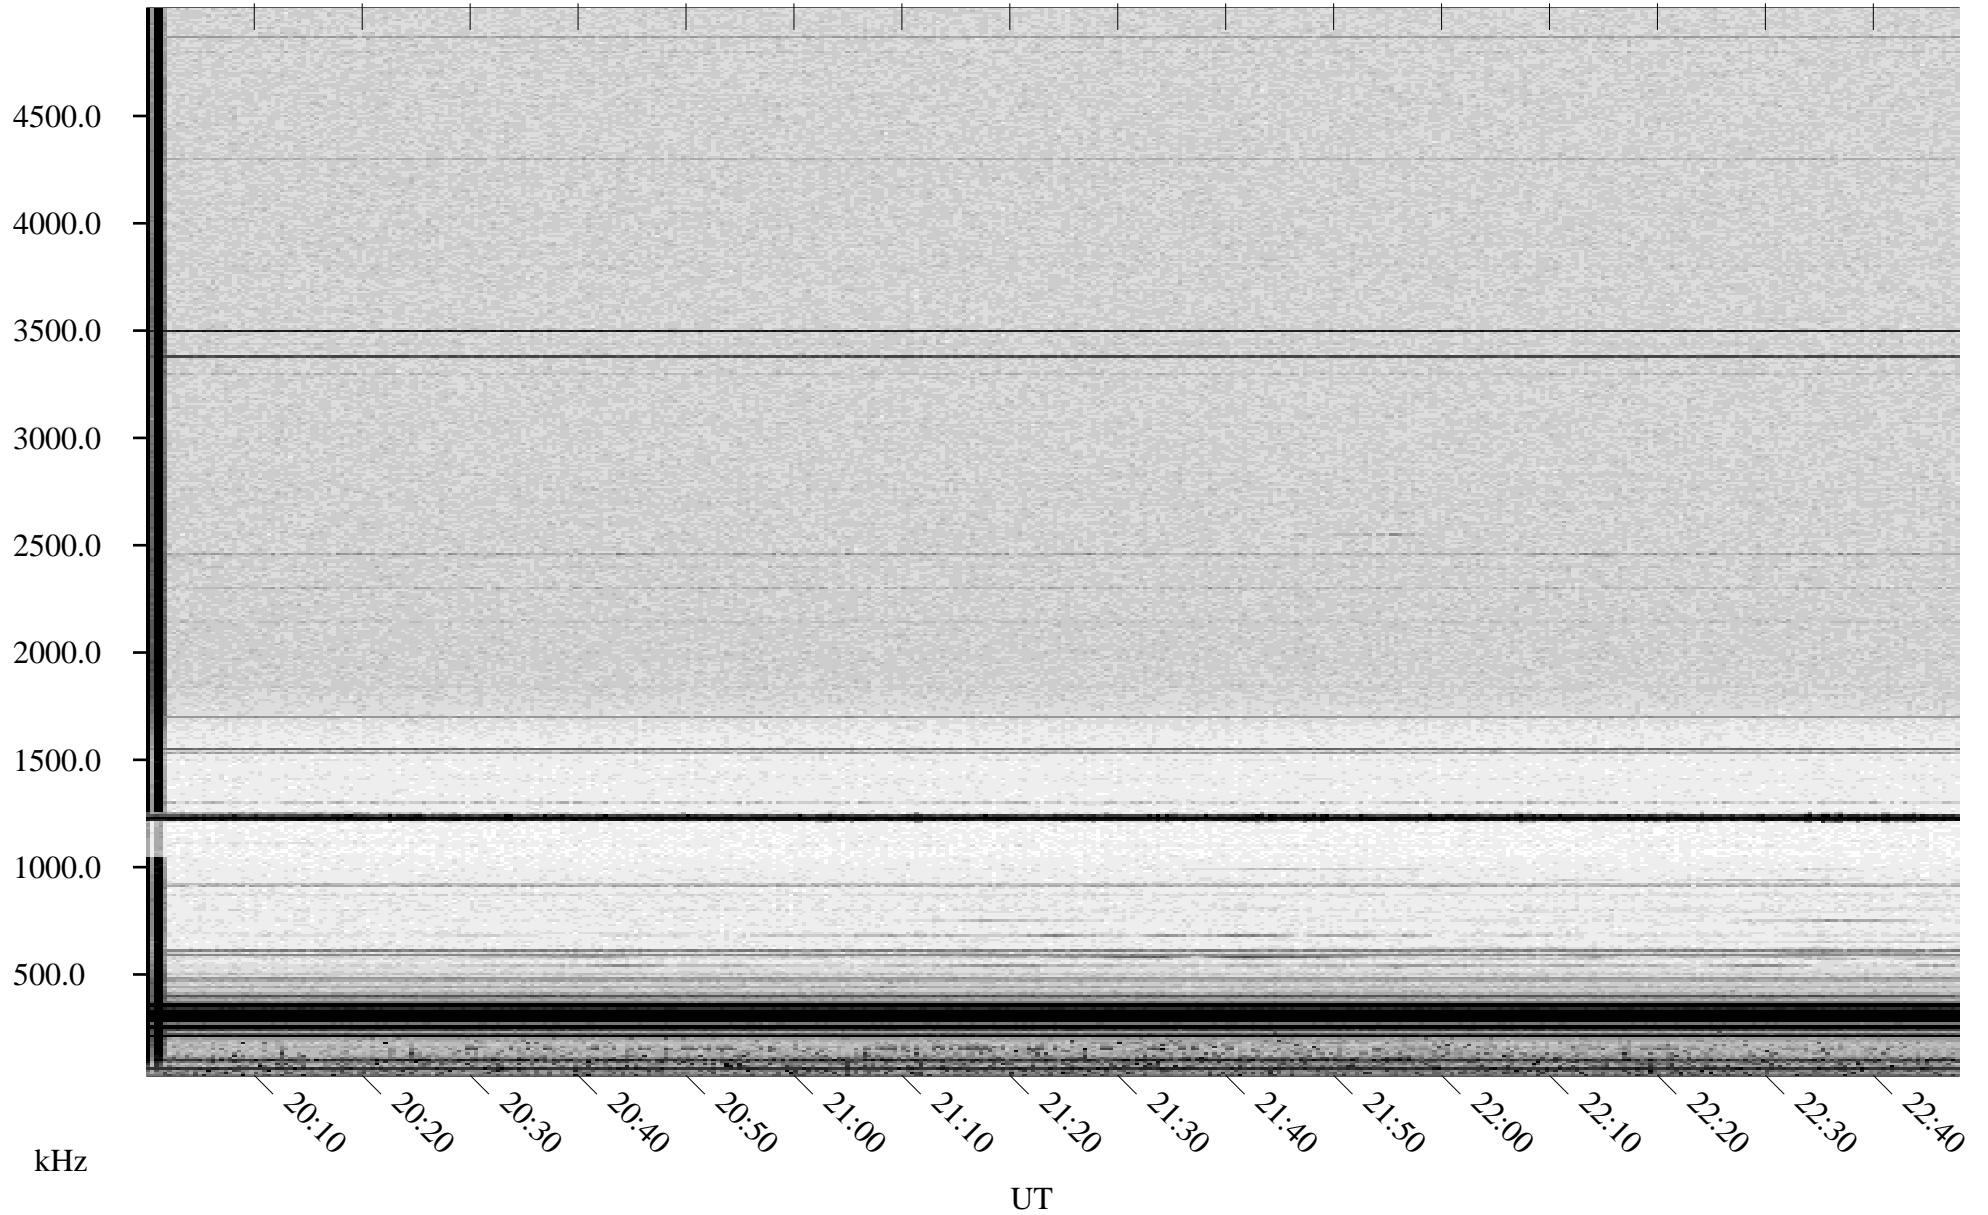

07/24/1998 Churchill, Manitoba

Linear Scale Black = 161 White = 15

ch982051.r00m max_12

Page 1

07/24/1998 Churchill, Manitoba

Linear Scale Black = 161 White = 15

ch982051.r00m max_12

Page 2

07/25/1998 Churchill, Manitoba

Linear Scale Black = 161 White = 15

ch982051.r00m max_12

Page 3

07/25/1998 Churchill, Manitoba

Linear Scale Black = 161 White = 15

ch98205l.r00m max_12

Page 4

07/25/1998 Churchill, Manitoba

Linear Scale Black = 161 White = 15

ch982051.r00m max_12

Page 5

07/25/1998 Churchill, Manitoba

Linear Scale Black = 161 White = 15

ch982051.r00m max_12

Page 6

07/25/1998 Churchill, Manitoba

Linear Scale Black = 161 White = 15

ch982051.r00m max_12

Page 7

07/25/1998 Churchill, Manitoba

Linear Scale Black = 161 White = 15

ch982051.r00m max_12