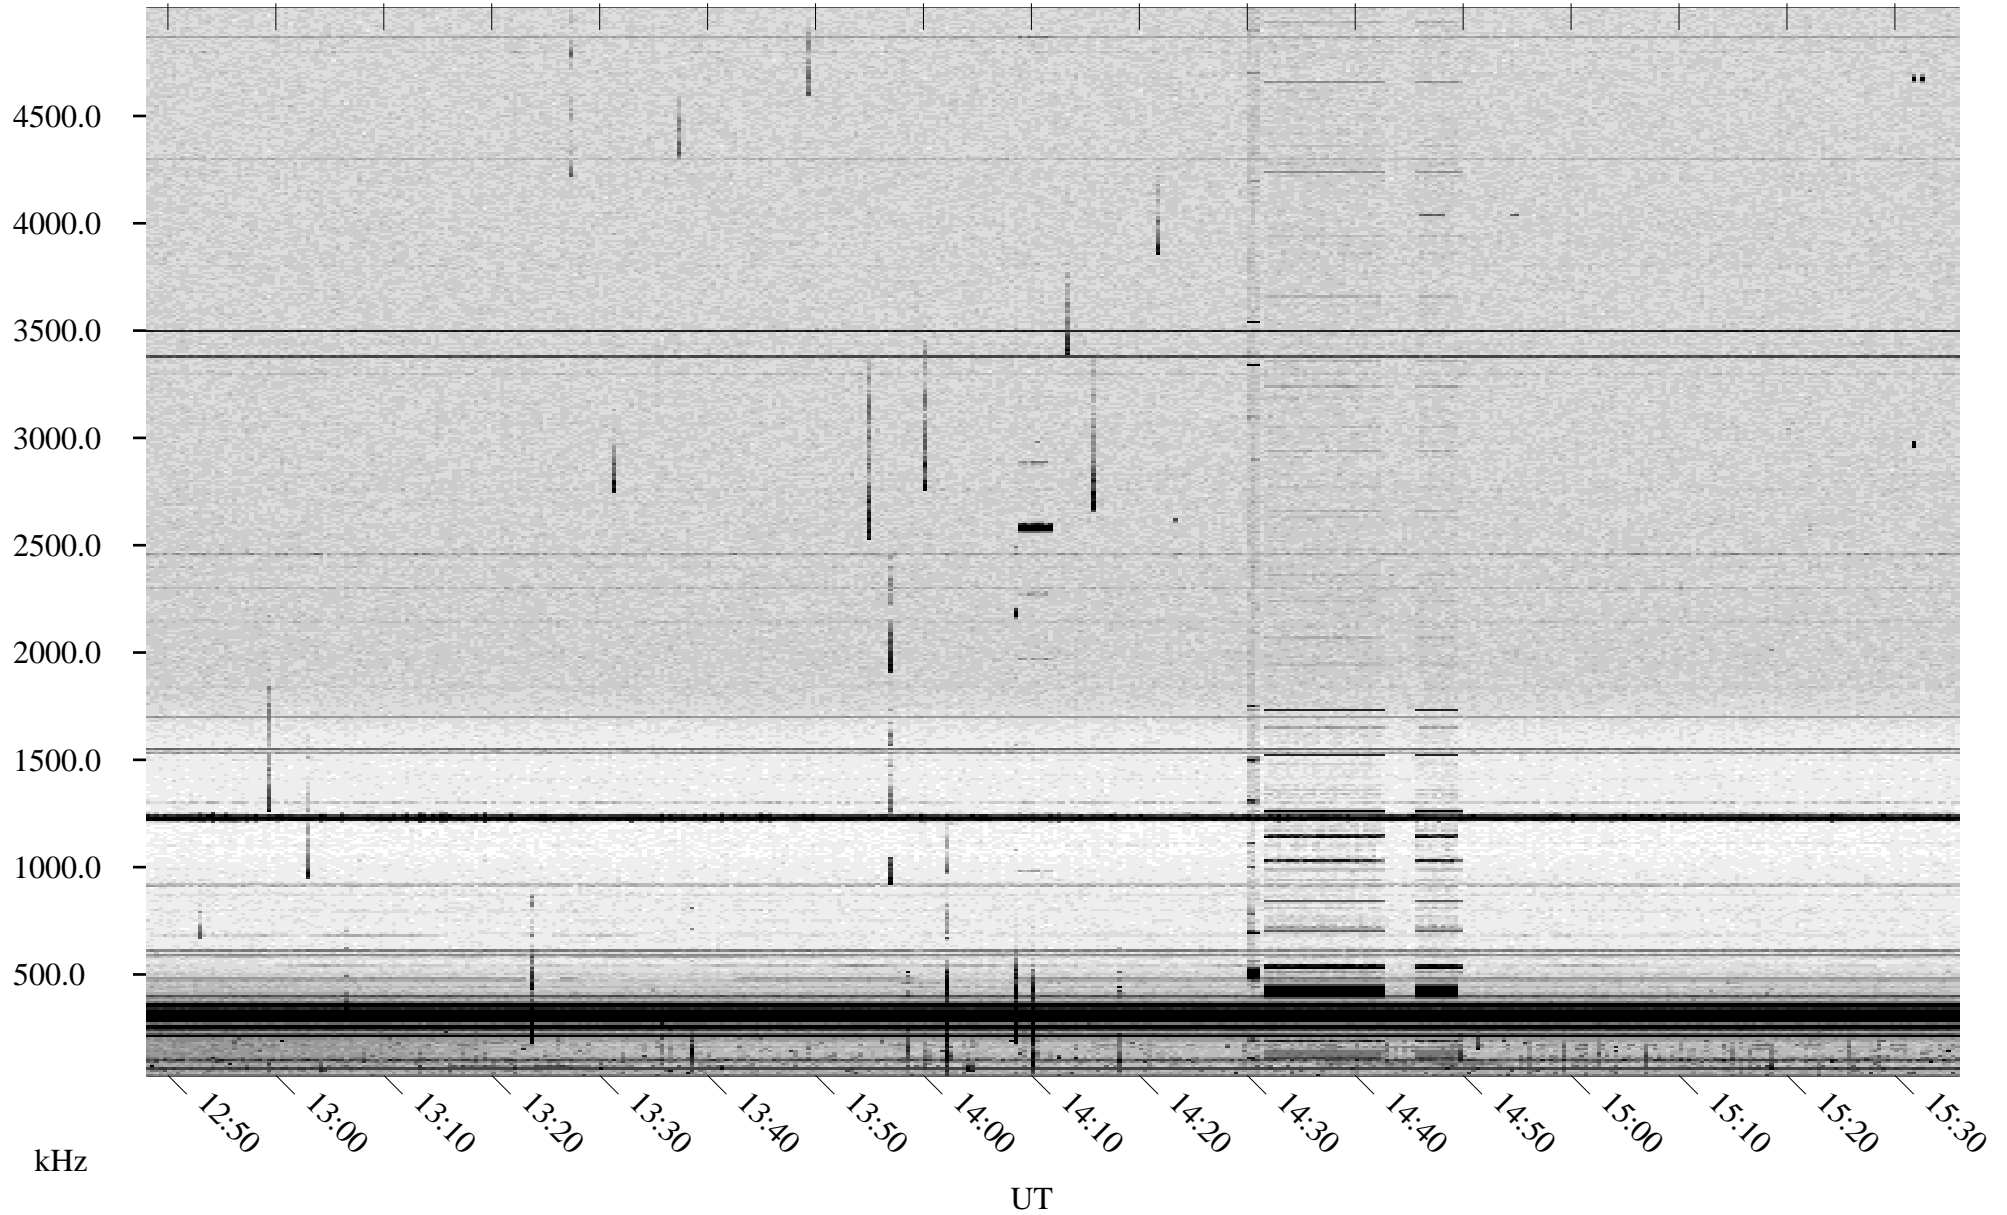

# 07/26/1998 Churchill, Manitoba

Linear Scale    Black = 161    White = 15

ch98206l.r00m max\_12

# 07/26/1998 Churchill, Manitoba

Linear Scale    Black = 161    White = 15

ch98206l.r00m max\_12

Page 6

# 07/26/1998 Churchill, Manitoba

Linear Scale    Black = 161    White = 15

ch98206l.r00m max\_12

Page 7