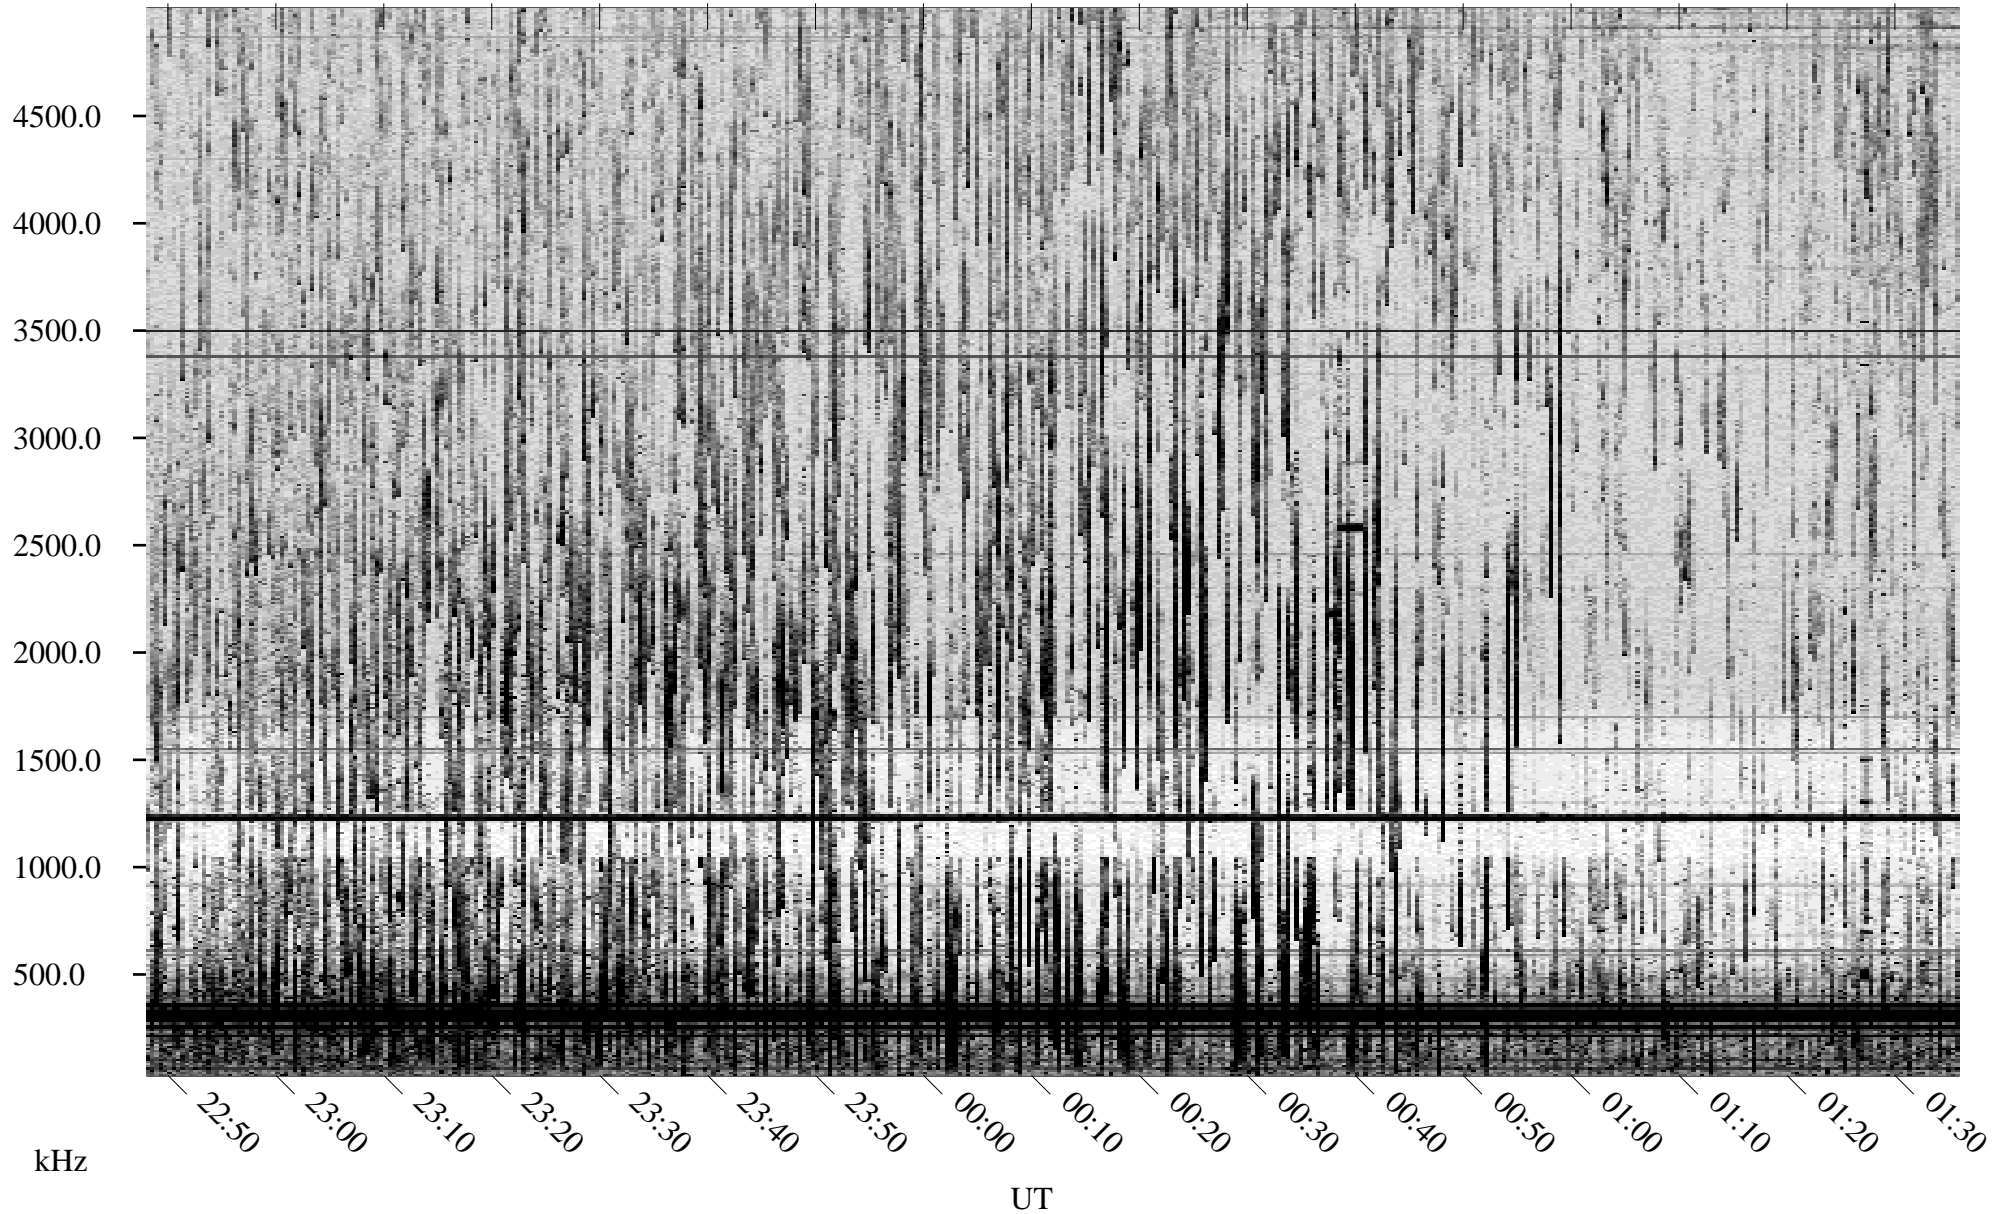

# 07/25/1998 Churchill, Manitoba

Linear Scale    Black = 161    White = 15

ch98206l.r00m max\_12

Page 1

# 07/25/1998 Churchill, Manitoba

Linear Scale    Black = 161    White = 15

ch98206l.r00m max\_12

Page 2

# 07/26/1998 Churchill, Manitoba

Linear Scale    Black = 161    White = 15

ch98206l.r00m max\_12

Page 3

# 07/26/1998 Churchill, Manitoba

Linear Scale    Black = 161    White = 15

ch98206l.r00m max\_12

Page 4