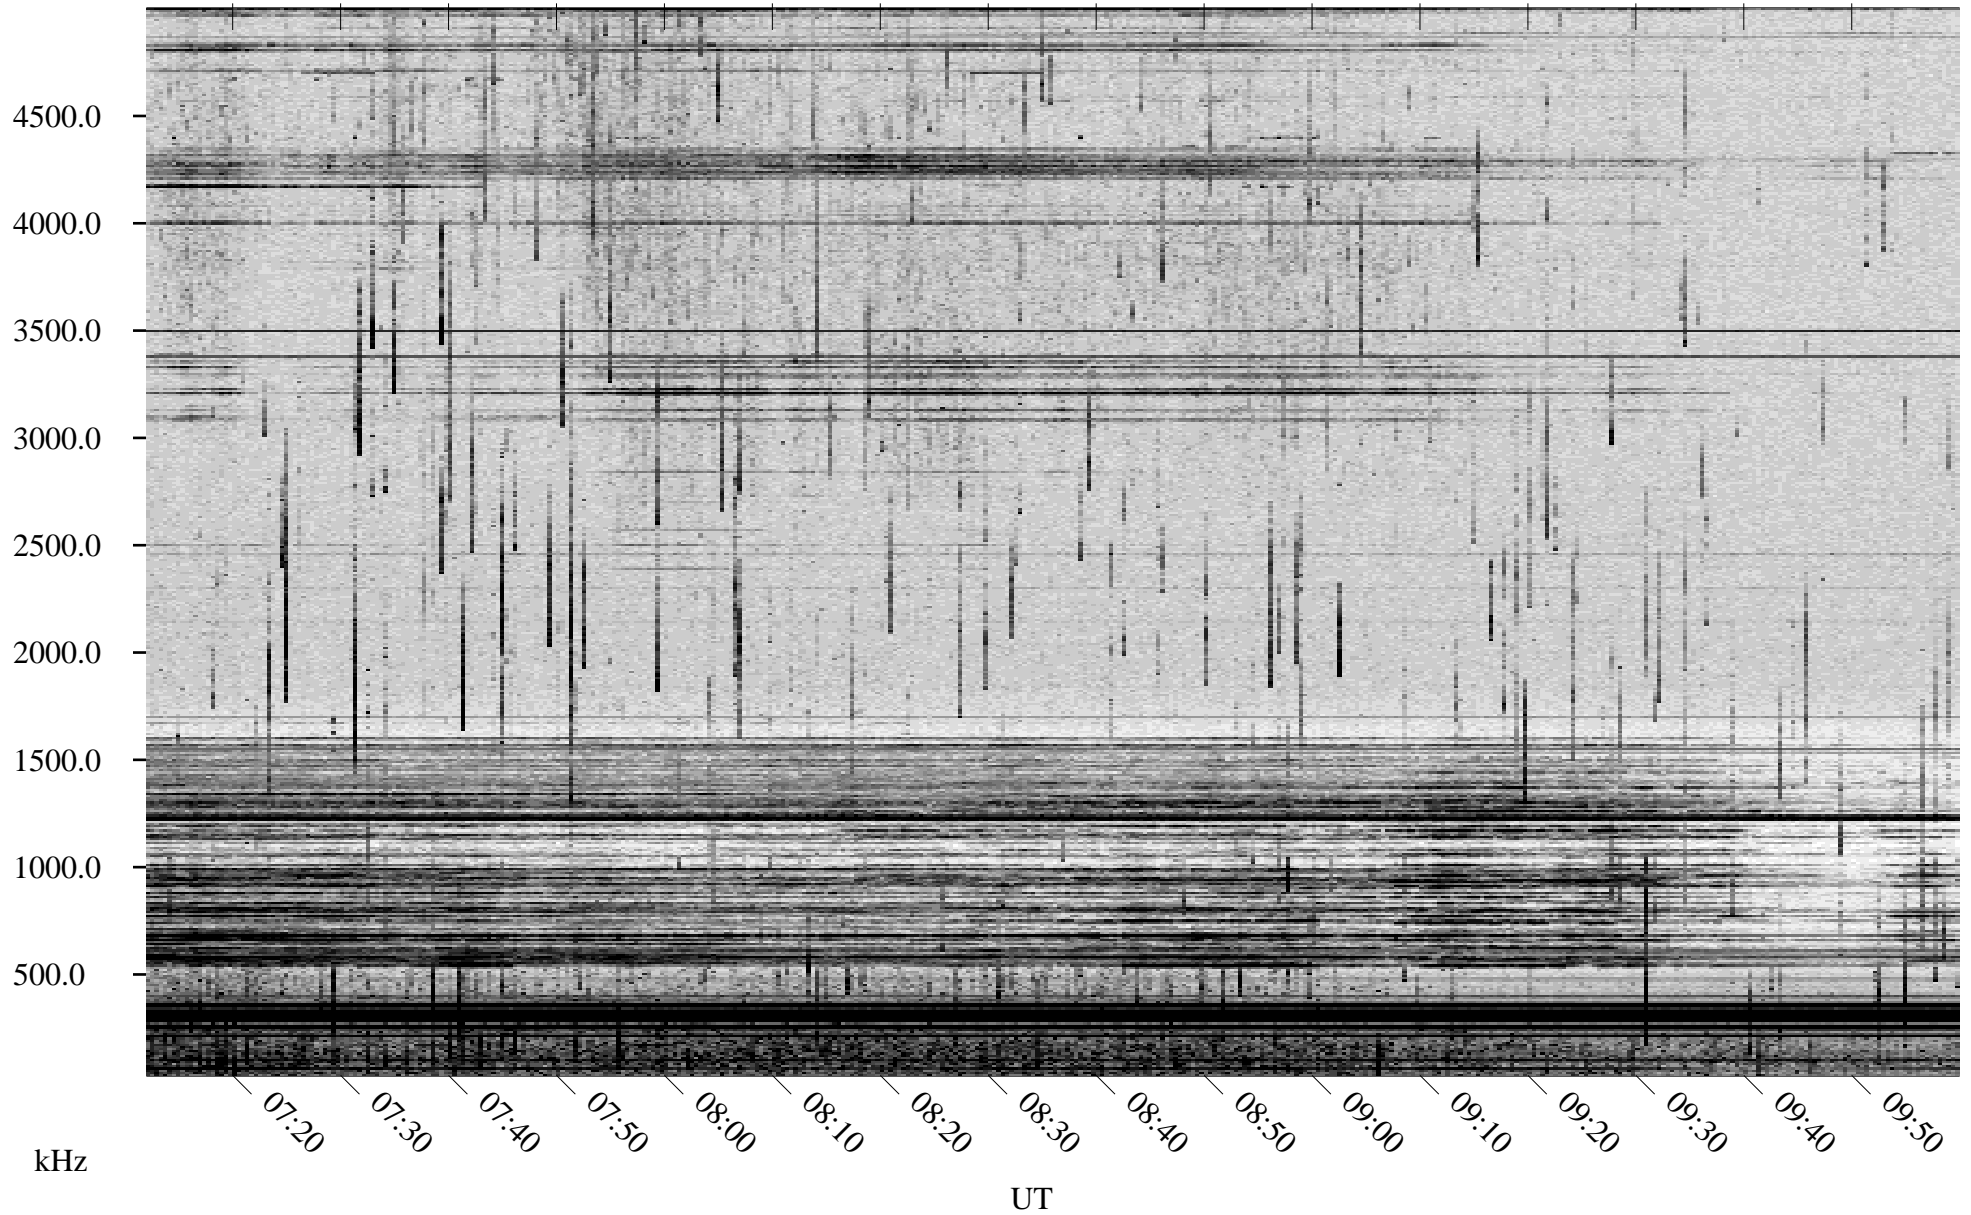

# 07/25/1998 Churchill, Manitoba

Linear Scale    Black = 161    White = 15

ch98206l.r00m max\_12

Page 1

# 07/26/1998 Churchill, Manitoba

Linear Scale    Black = 161    White = 15

ch98206l.r00m max\_12

Page 4

# 07/26/1998 Churchill, Manitoba

Linear Scale    Black = 161    White = 15

ch98206l.r00m max\_12

# 07/26/1998 Churchill, Manitoba

Linear Scale    Black = 161    White = 15

ch98206l.r00m max\_12

Page 6