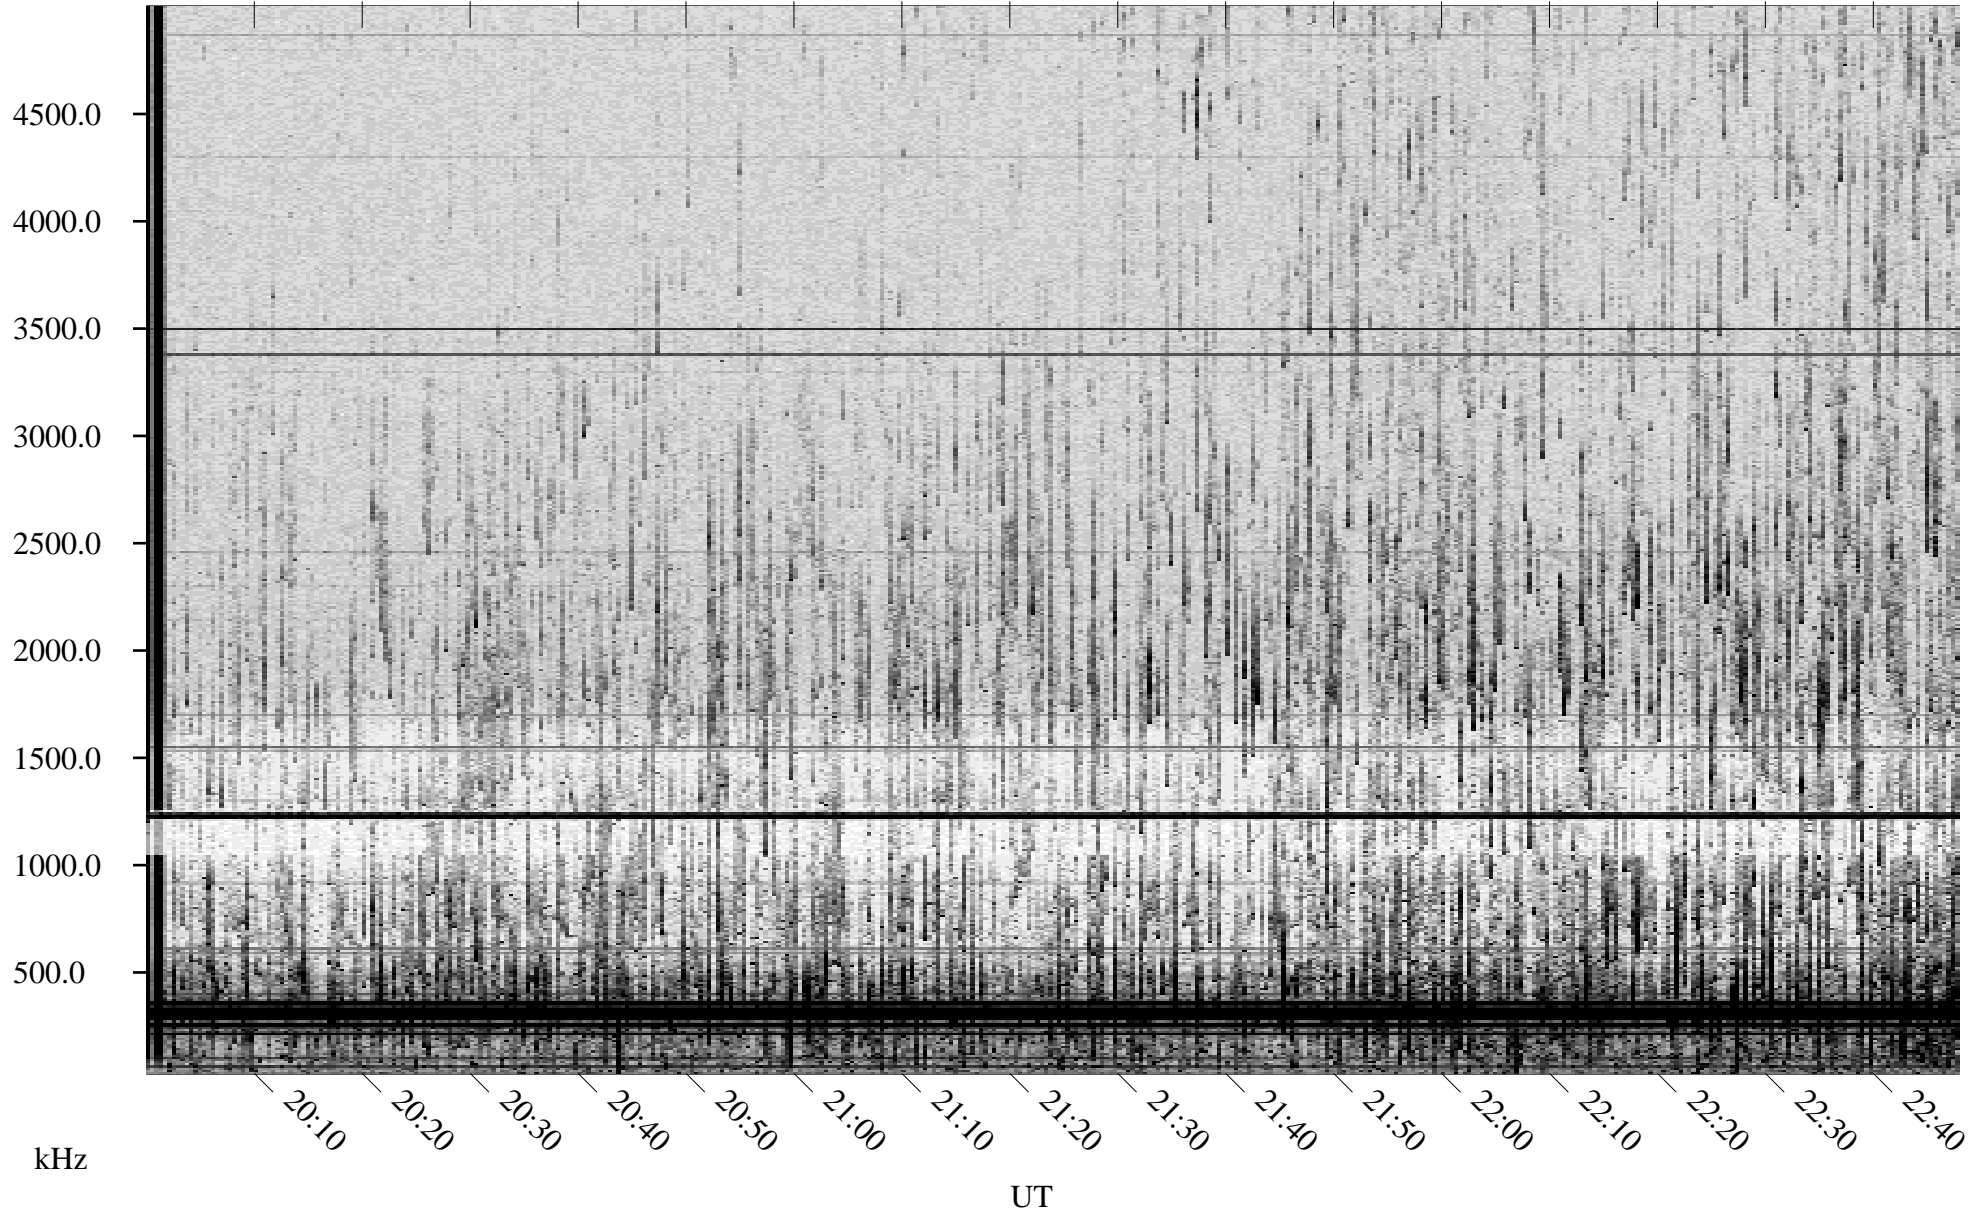

# 07/25/1998 Churchill, Manitoba

Linear Scale    Black = 161    White = 15

ch98206l.r00m max\_12

Page 1

# 07/25/1998 Churchill, Manitoba

Linear Scale    Black = 161    White = 15

ch98206l.r00m max\_12

Page 2

# 07/26/1998 Churchill, Manitoba

Linear Scale    Black = 161    White = 15

ch98206l.r00m max\_12

Page 3

# 07/26/1998 Churchill, Manitoba

Linear Scale    Black = 161    White = 15

ch98206l.r00m max\_12