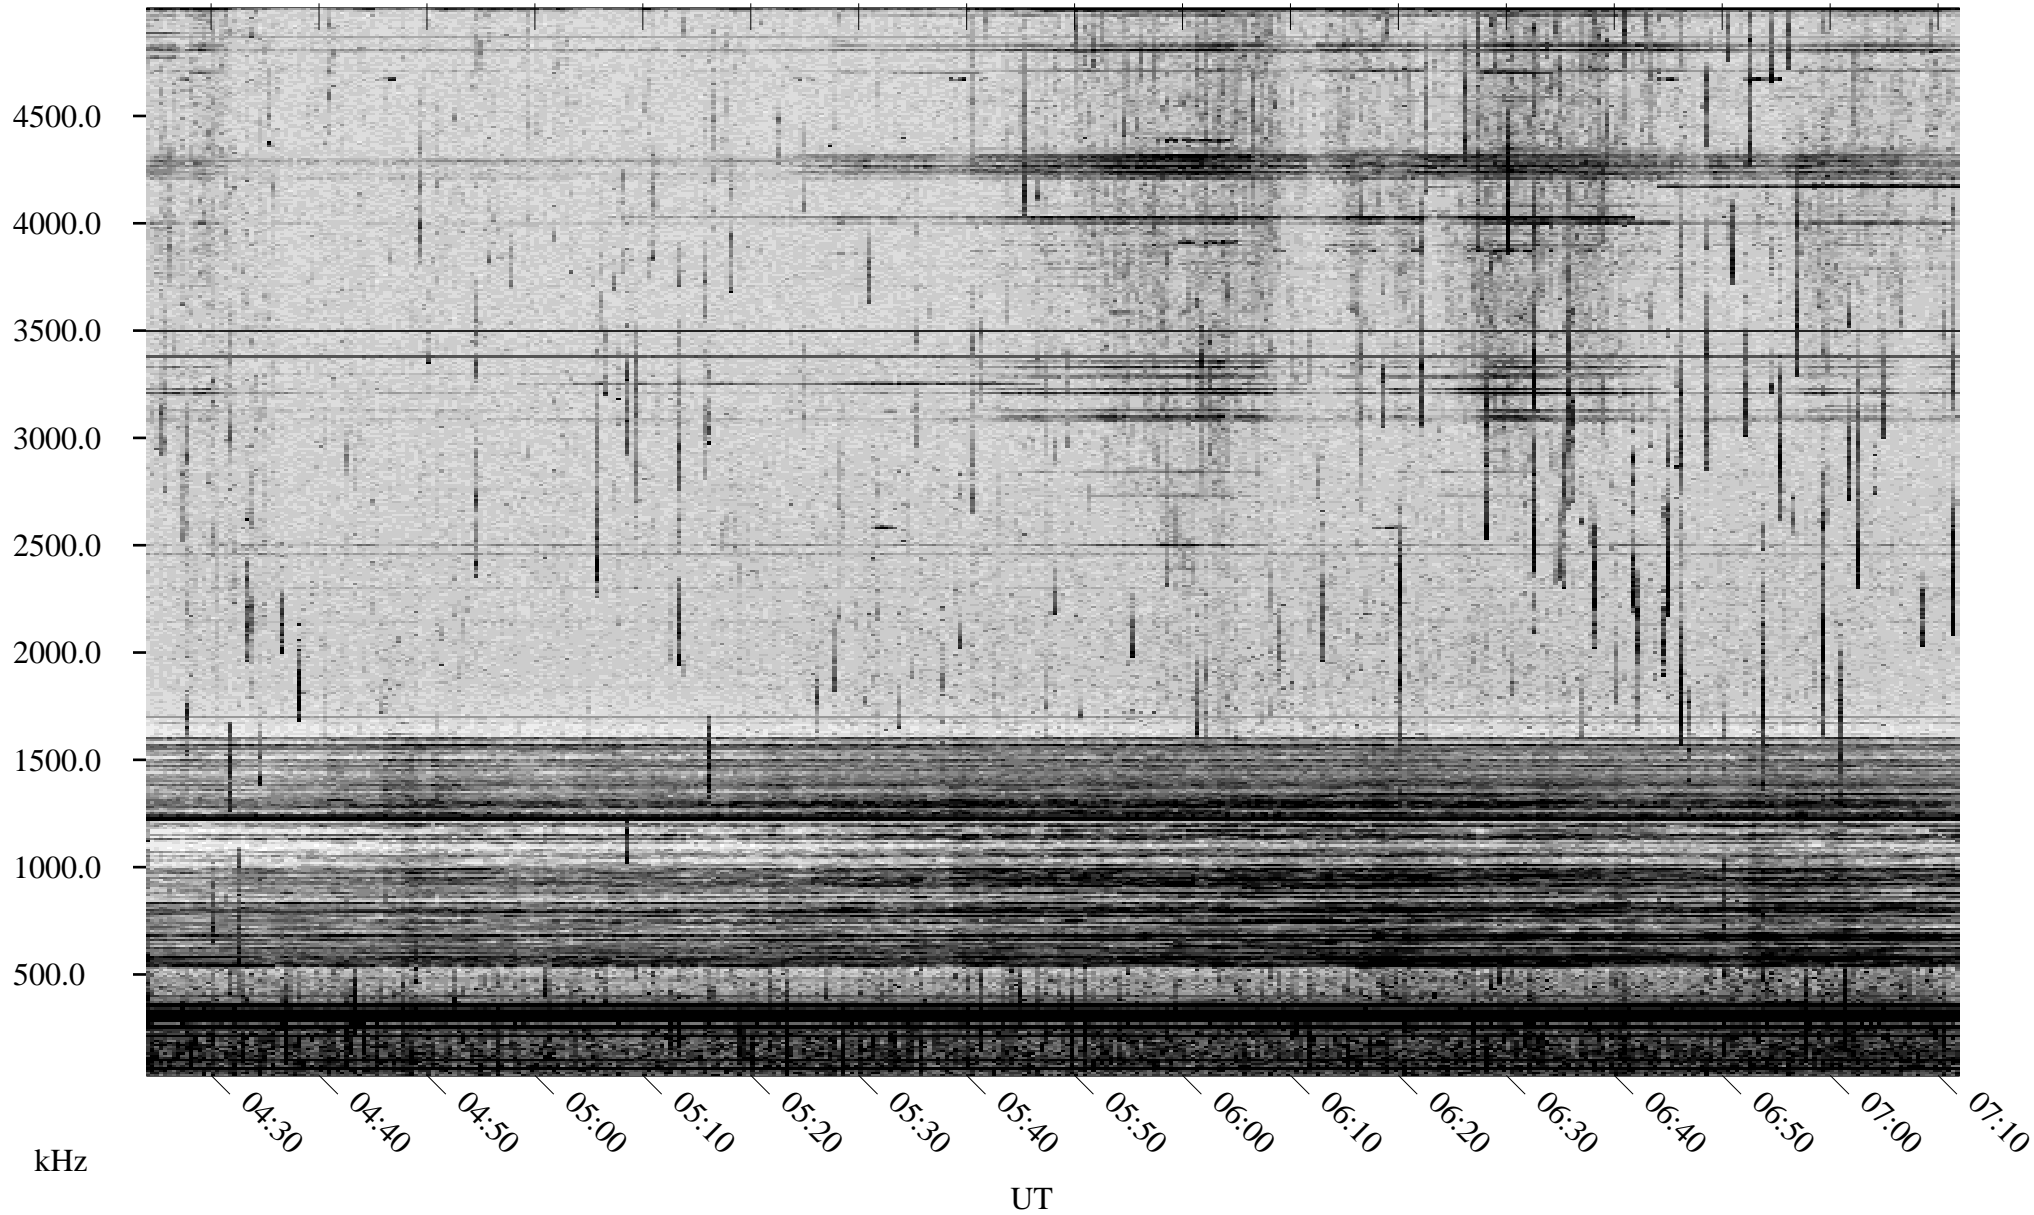

# 07/25/1998 Churchill, Manitoba

Linear Scale    Black = 161    White = 15

ch98206l.r00m max\_12

Page 1

# 07/26/1998 Churchill, Manitoba

Linear Scale    Black = 161    White = 15

ch98206l.r00m max\_12

Page 3

# 07/26/1998 Churchill, Manitoba

Linear Scale    Black = 161    White = 15

ch98206l.r00m max\_12

Page 4

# 07/26/1998 Churchill, Manitoba

Linear Scale    Black = 161    White = 15

ch98206l.r00m max\_12