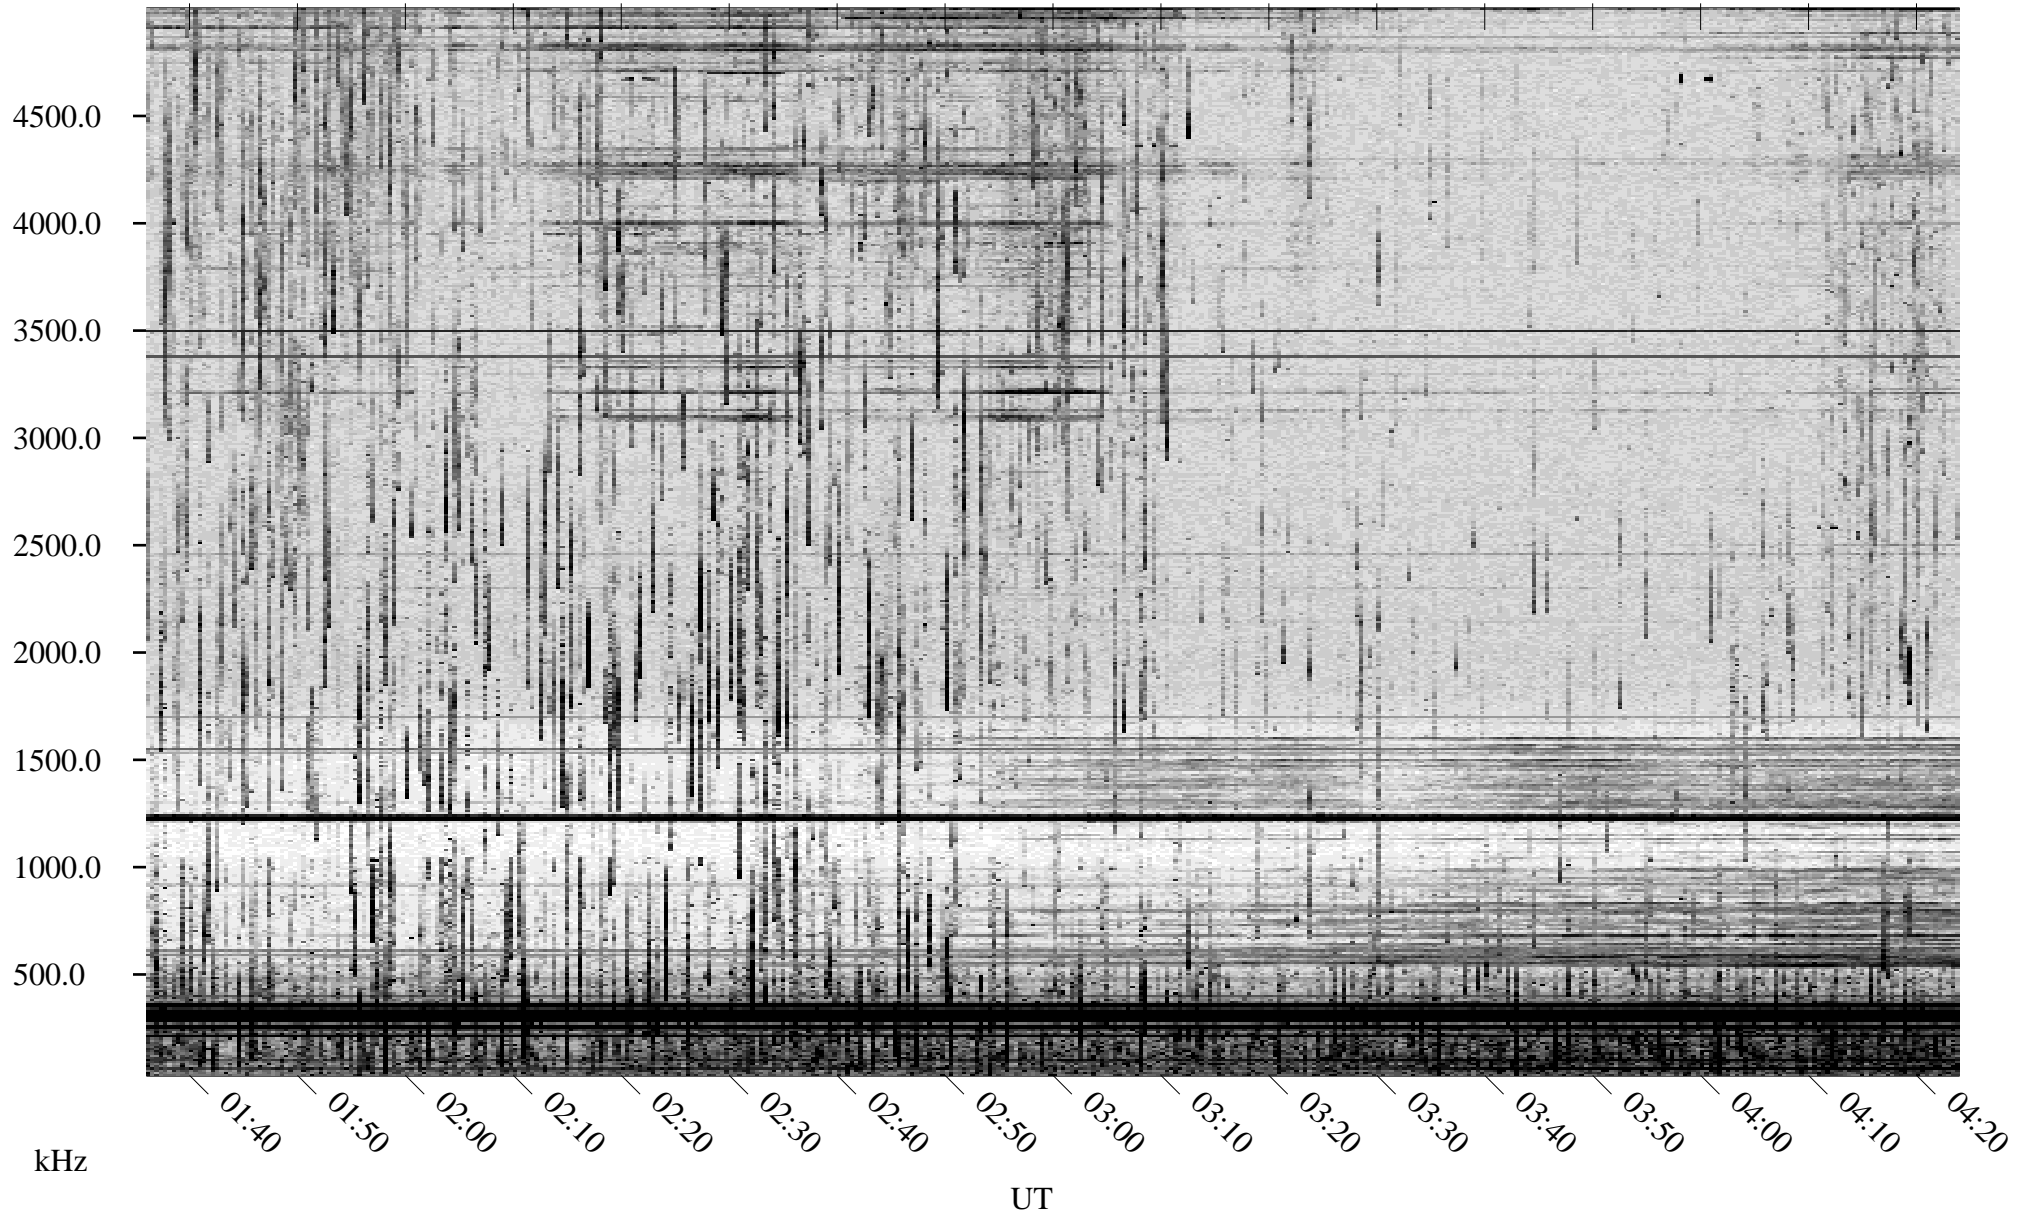

# 07/25/1998 Churchill, Manitoba

Linear Scale    Black = 161    White = 15

ch98206l.r00m max\_12

Page 1

# 07/25/1998 Churchill, Manitoba

Linear Scale    Black = 161    White = 15

ch98206l.r00m max\_12

Page 2

# 07/26/1998 Churchill, Manitoba

Linear Scale    Black = 161    White = 15

ch98206l.r00m max\_12

Page 3

# 07/26/1998 Churchill, Manitoba

Linear Scale    Black = 161    White = 15

ch98206l.r00m max\_12