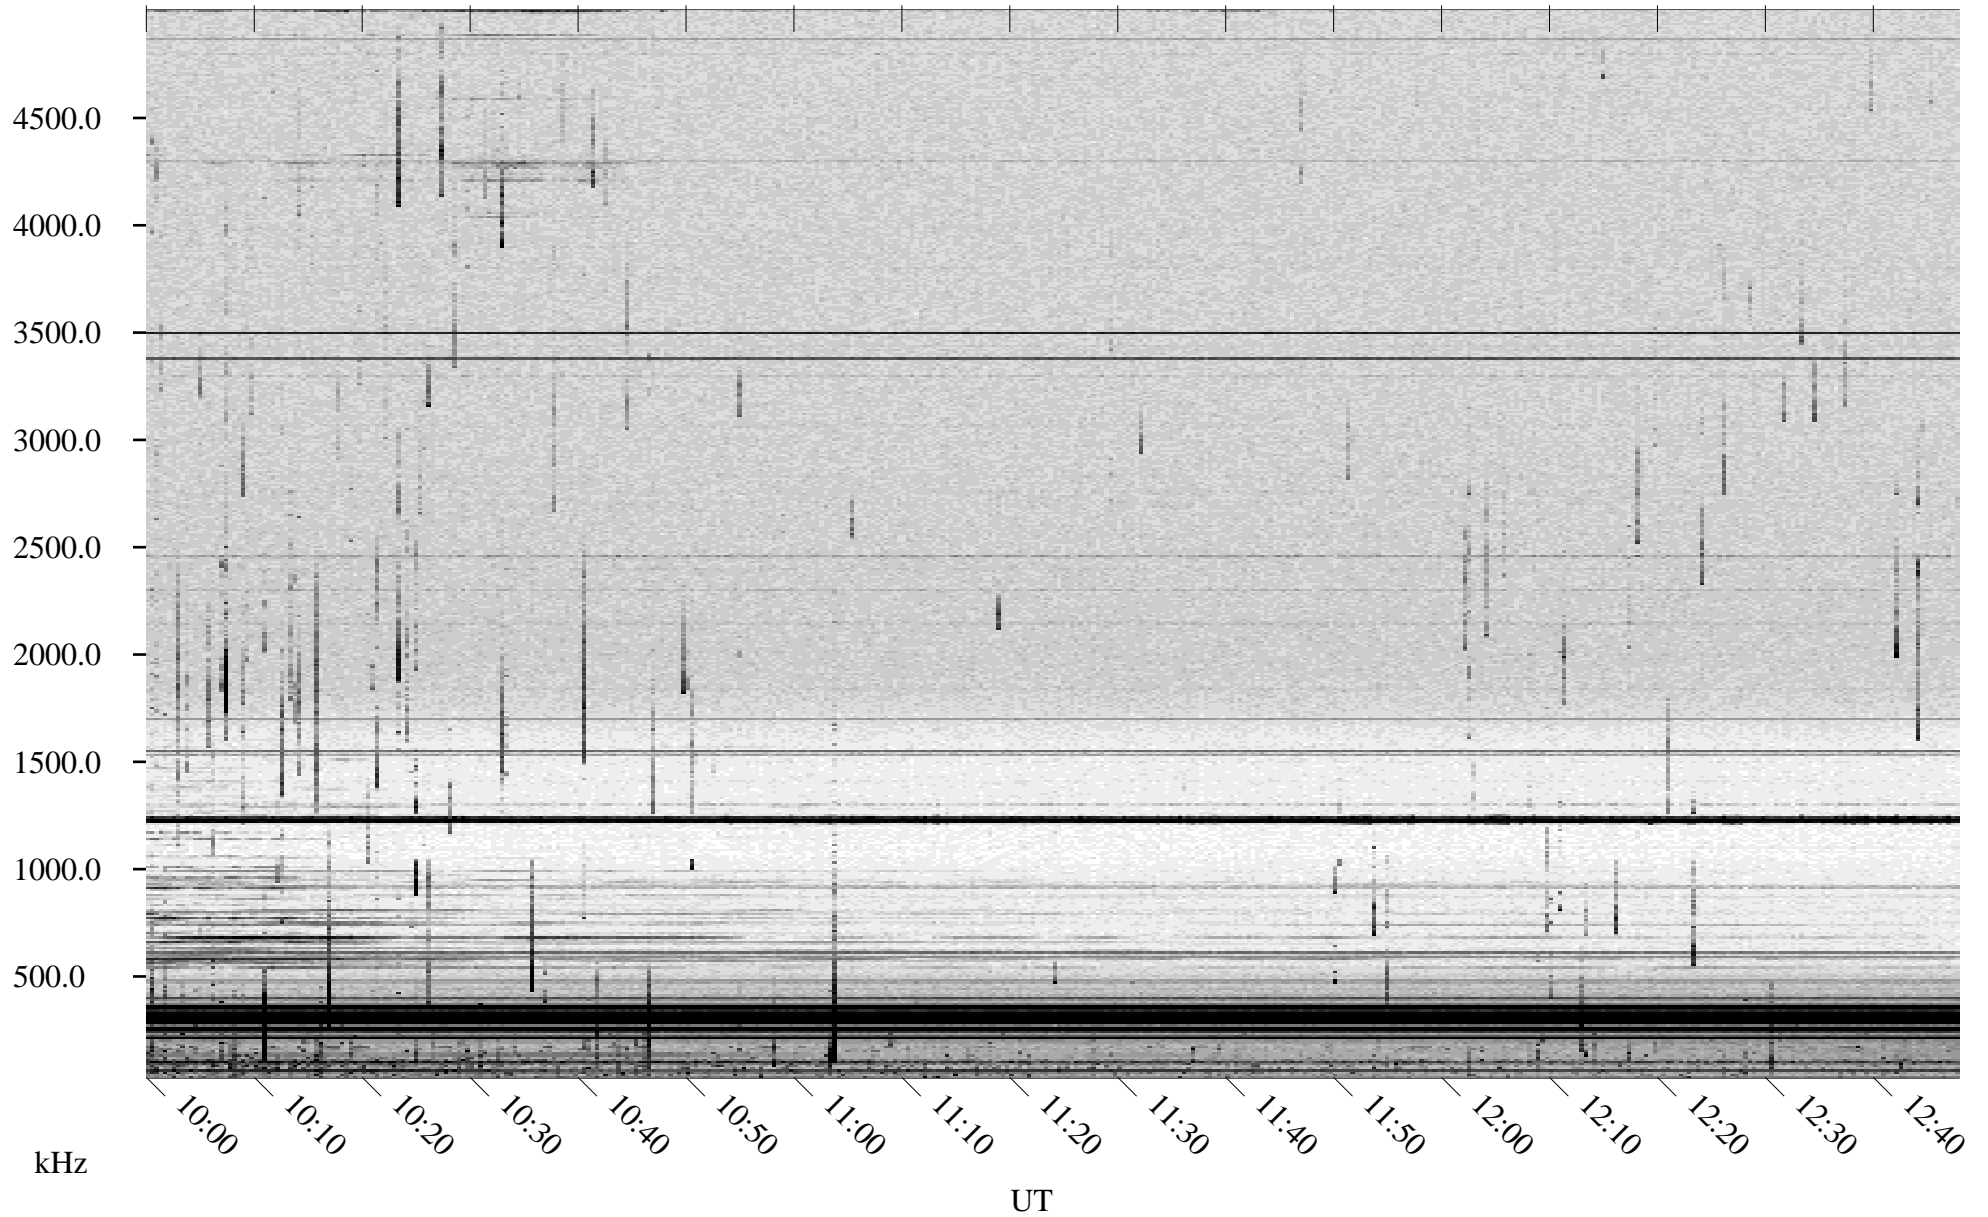

# 07/26/1998 Churchill, Manitoba

Linear Scale    Black = 161    White = 15

ch98206l.r00m max\_12

# 07/26/1998 Churchill, Manitoba

Linear Scale    Black = 161    White = 15

ch98206l.r00m max\_12

Page 6

# 07/26/1998 Churchill, Manitoba

Linear Scale    Black = 161    White = 15

ch98206l.r00m max\_12

Page 7