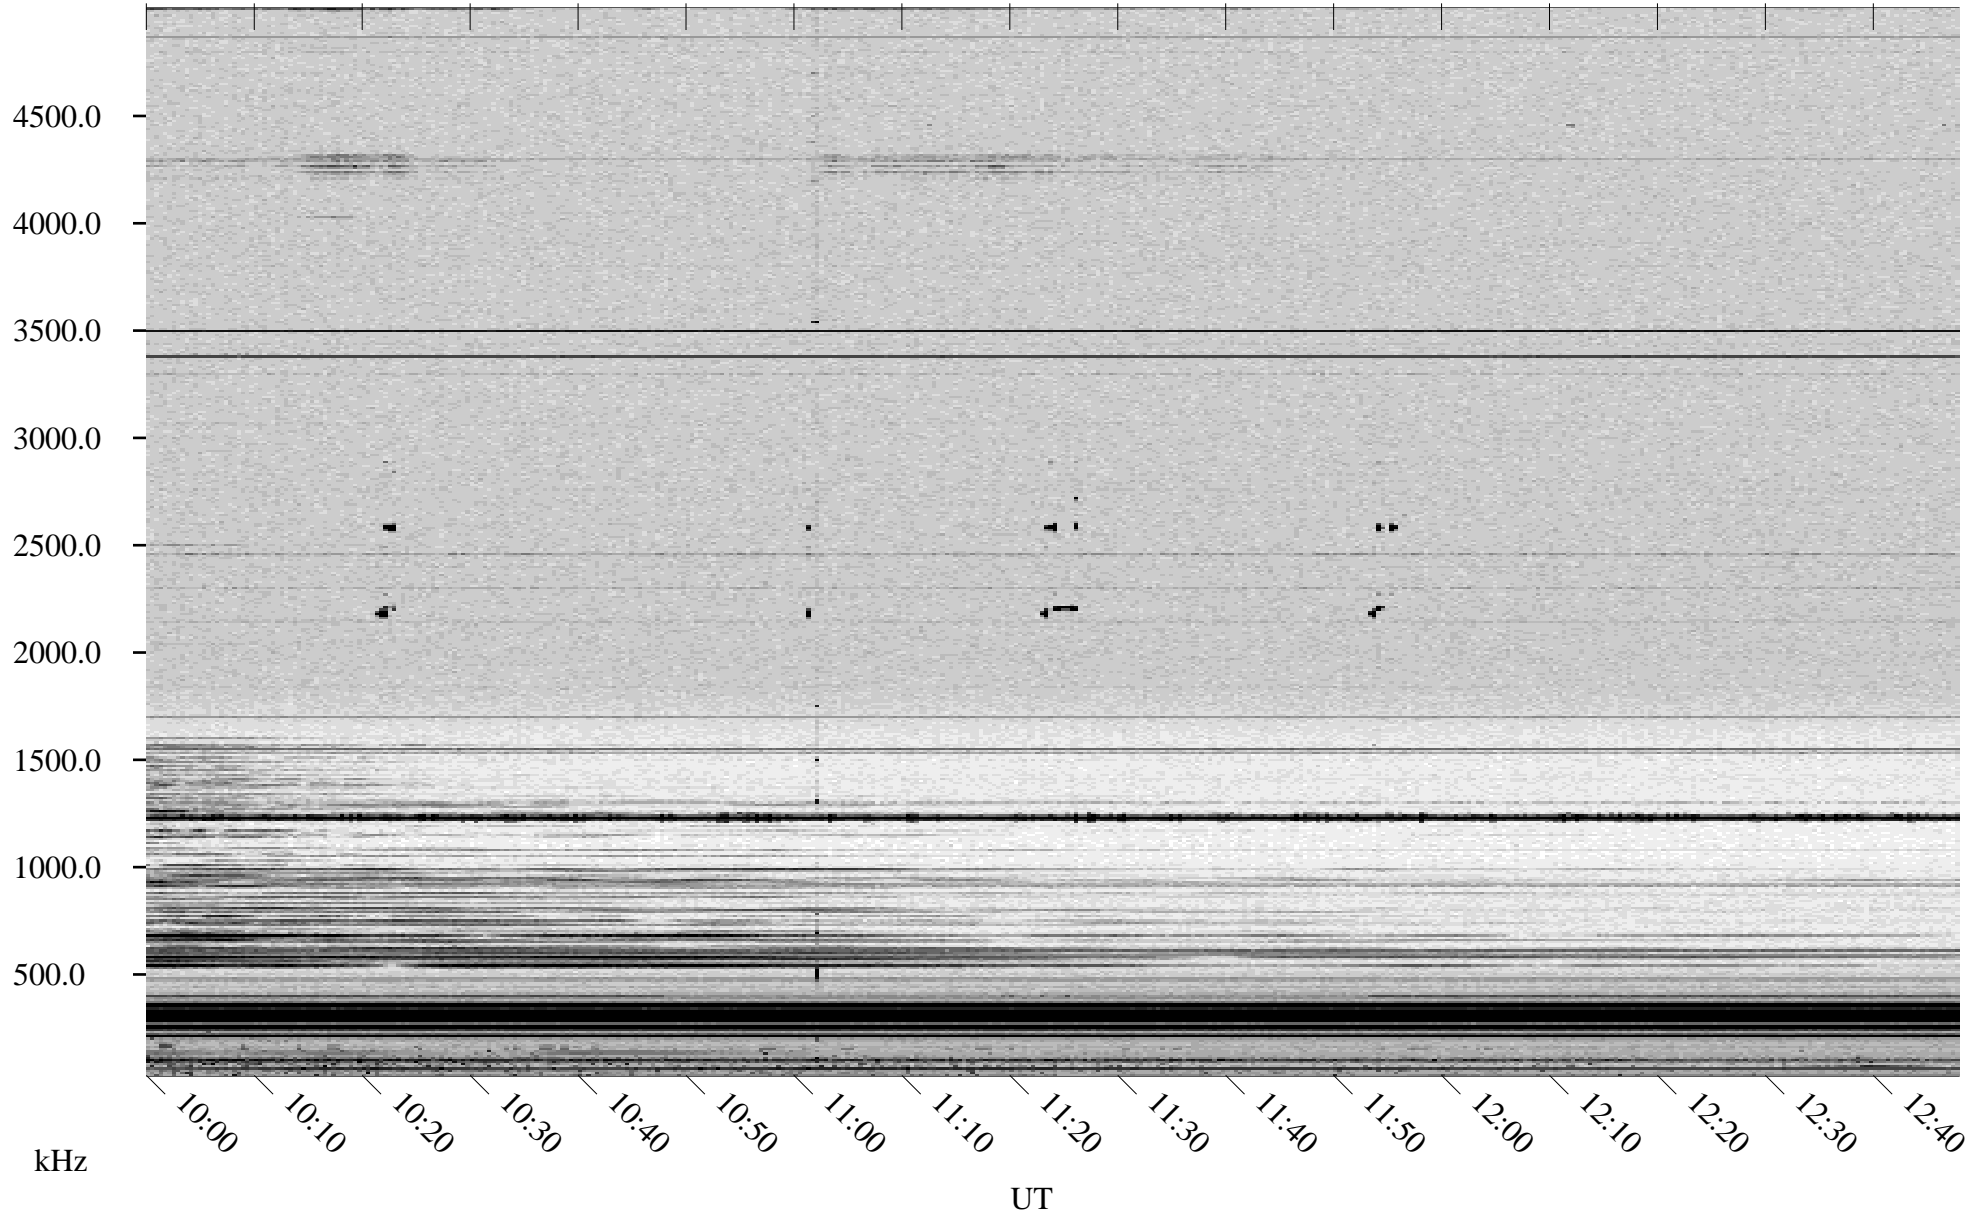

07/26/1998 Churchill, Manitoba

Linear Scale Black = 161 White = 15

ch98207l.r00m max_12

Page 1

07/26/1998 Churchill, Manitoba

Linear Scale Black = 161 White = 15

ch98207l.r00m max_12

Page 2

07/27/1998 Churchill, Manitoba

Linear Scale Black = 161 White = 15

ch98207l.r00m max_12

Page 3

07/27/1998 Churchill, Manitoba

Linear Scale Black = 161 White = 15

ch98207l.r00m max_12

Page 4

07/27/1998 Churchill, Manitoba

Linear Scale Black = 161 White = 15

ch98207l.r00m max_12

Page 5

07/27/1998 Churchill, Manitoba

Linear Scale Black = 161 White = 15

ch98207l.r00m max_12

Page 6

07/27/1998 Churchill, Manitoba

Linear Scale Black = 161 White = 15

ch98207l.r00m max_12

Page 7

07/27/1998 Churchill, Manitoba

Linear Scale Black = 161 White = 15

ch98207l.r00m max_12

Page 8