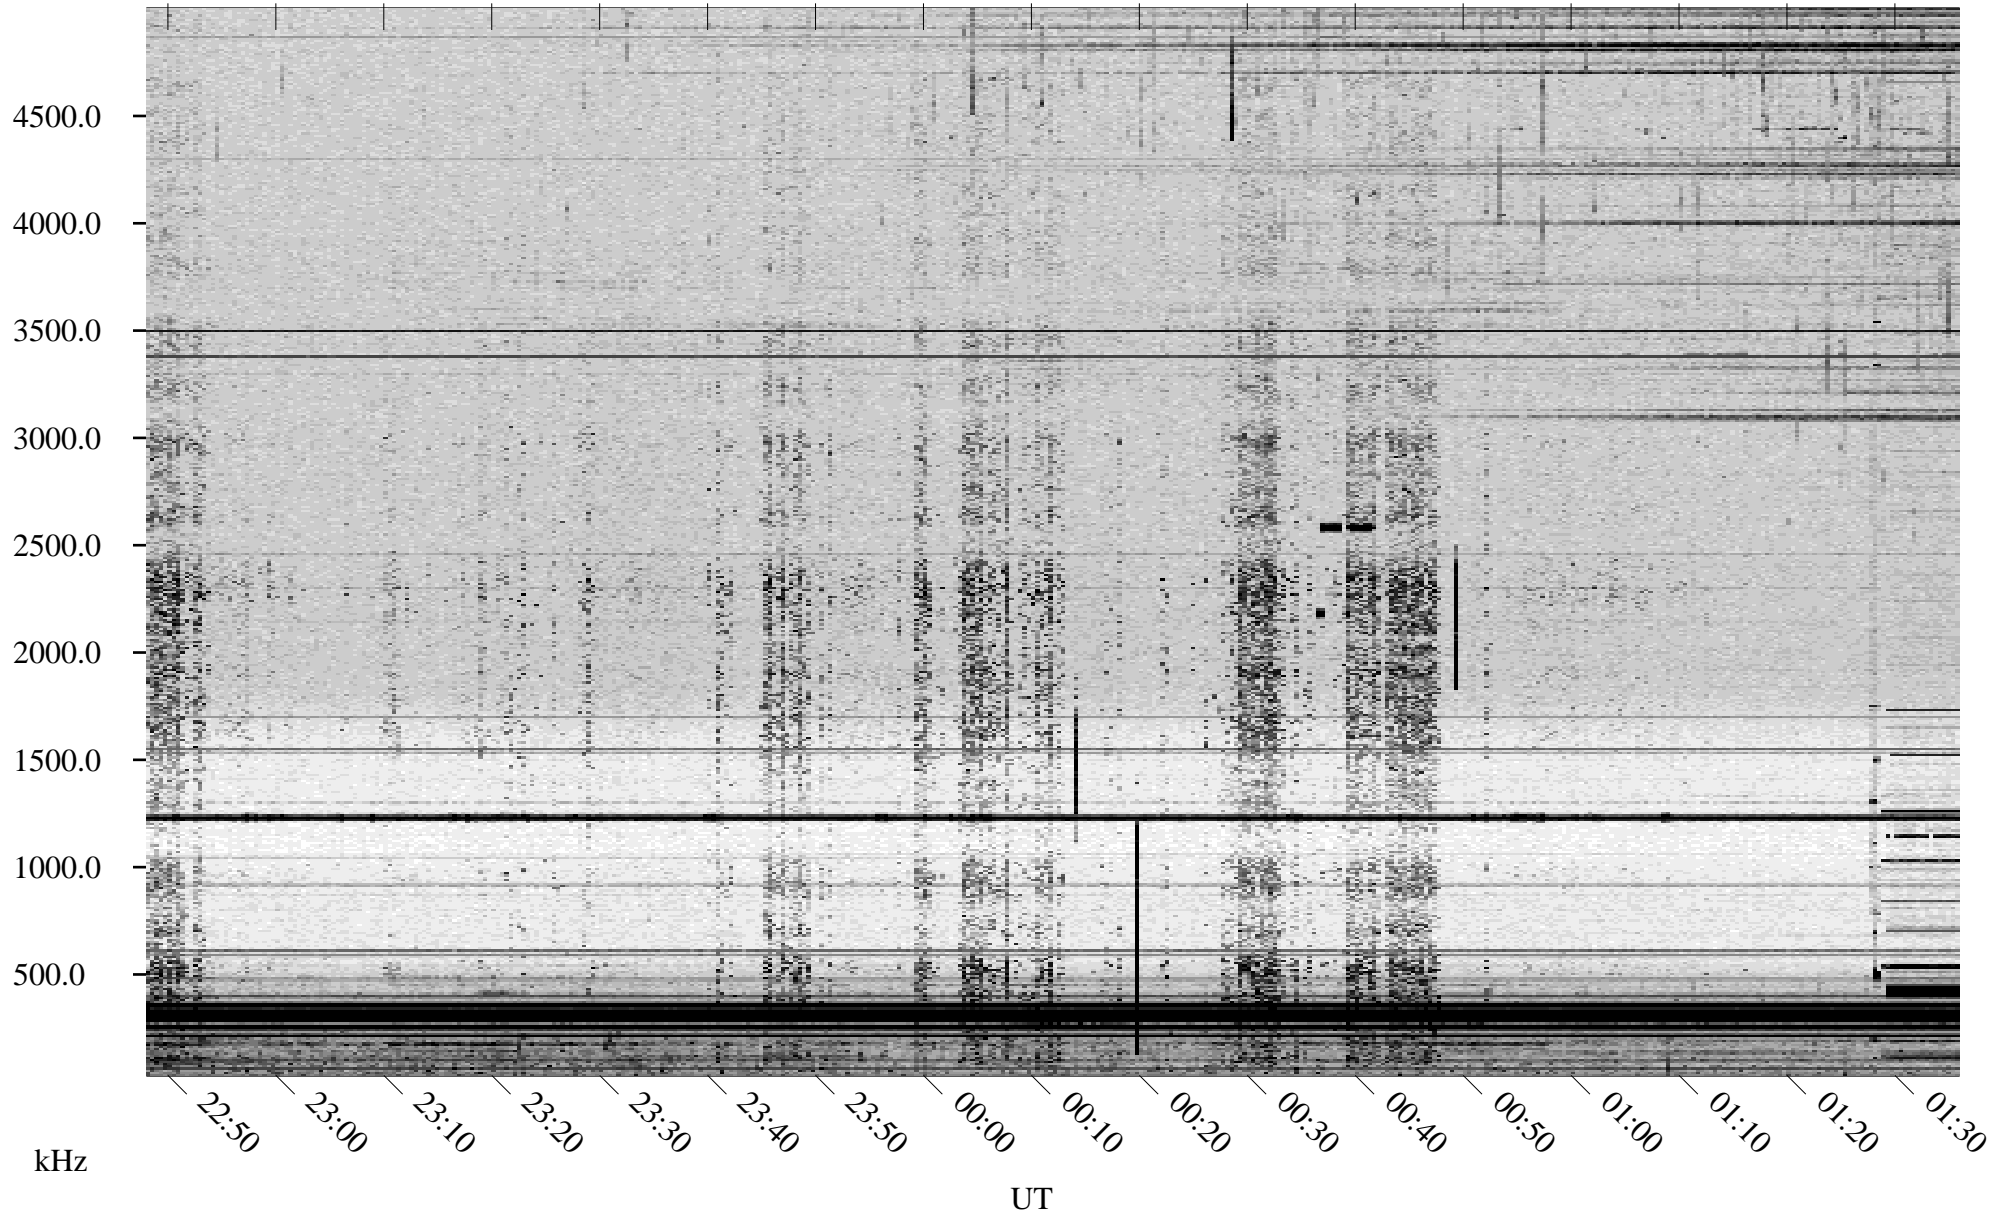

07/26/1998 Churchill, Manitoba

Linear Scale Black = 161 White = 15

ch98207l.r00m max_12

Page 1

07/26/1998 Churchill, Manitoba

Linear Scale Black = 161 White = 15

ch98207l.r00m max_12

Page 2

07/27/1998 Churchill, Manitoba

Linear Scale Black = 161 White = 15

ch98207l.r00m max_12

Page 3

07/27/1998 Churchill, Manitoba

Linear Scale Black = 161 White = 15

ch98207l.r00m max_12

Page 4

07/27/1998 Churchill, Manitoba

Linear Scale Black = 161 White = 15

ch98207l.r00m max_12

Page 5

07/27/1998 Churchill, Manitoba

Linear Scale Black = 161 White = 15

ch98207l.r00m max_12

Page 6

07/27/1998 Churchill, Manitoba

Linear Scale Black = 161 White = 15

ch98207l.r00m max_12

Page 7

07/27/1998 Churchill, Manitoba

Linear Scale Black = 161 White = 15

ch98207l.r00m max_12

Page 8