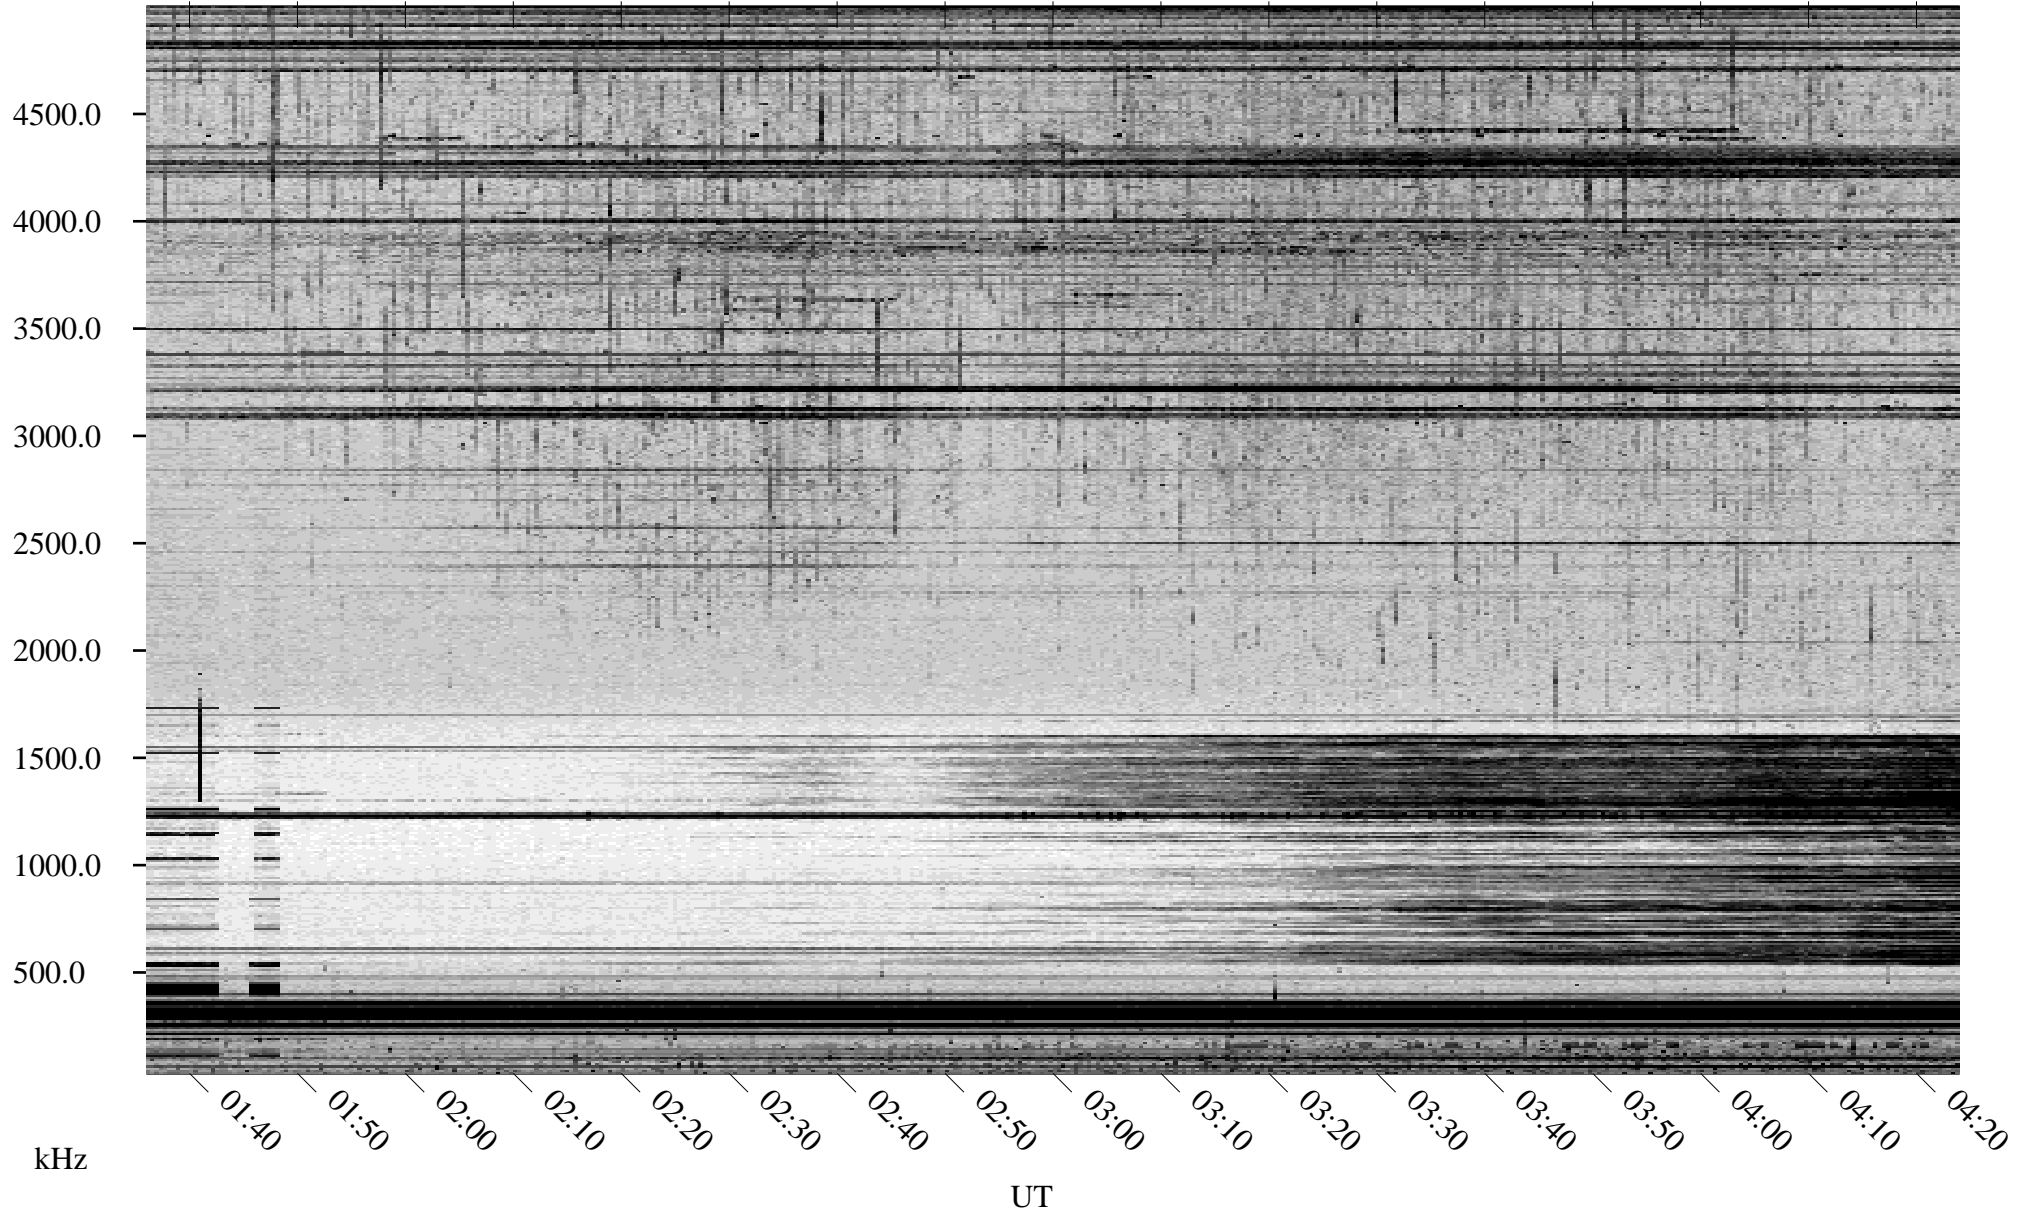

07/26/1998 Churchill, Manitoba

Linear Scale Black = 161 White = 15

ch98207l.r00m max_12

Page 1

07/26/1998 Churchill, Manitoba

Linear Scale Black = 161 White = 15

ch98207l.r00m max_12

Page 2

07/27/1998 Churchill, Manitoba

Linear Scale Black = 161 White = 15

ch98207l.r00m max_12

Page 3

07/27/1998 Churchill, Manitoba

Linear Scale Black = 161 White = 15

ch98207l.r00m max_12

Page 4

07/27/1998 Churchill, Manitoba

Linear Scale Black = 161 White = 15

ch98207l.r00m max_12

Page 5

07/27/1998 Churchill, Manitoba

Linear Scale Black = 161 White = 15

ch98207l.r00m max_12

Page 6

07/27/1998 Churchill, Manitoba

Linear Scale Black = 161 White = 15

ch98207l.r00m max_12

Page 7

07/27/1998 Churchill, Manitoba

Linear Scale Black = 161 White = 15

ch98207l.r00m max_12

Page 8