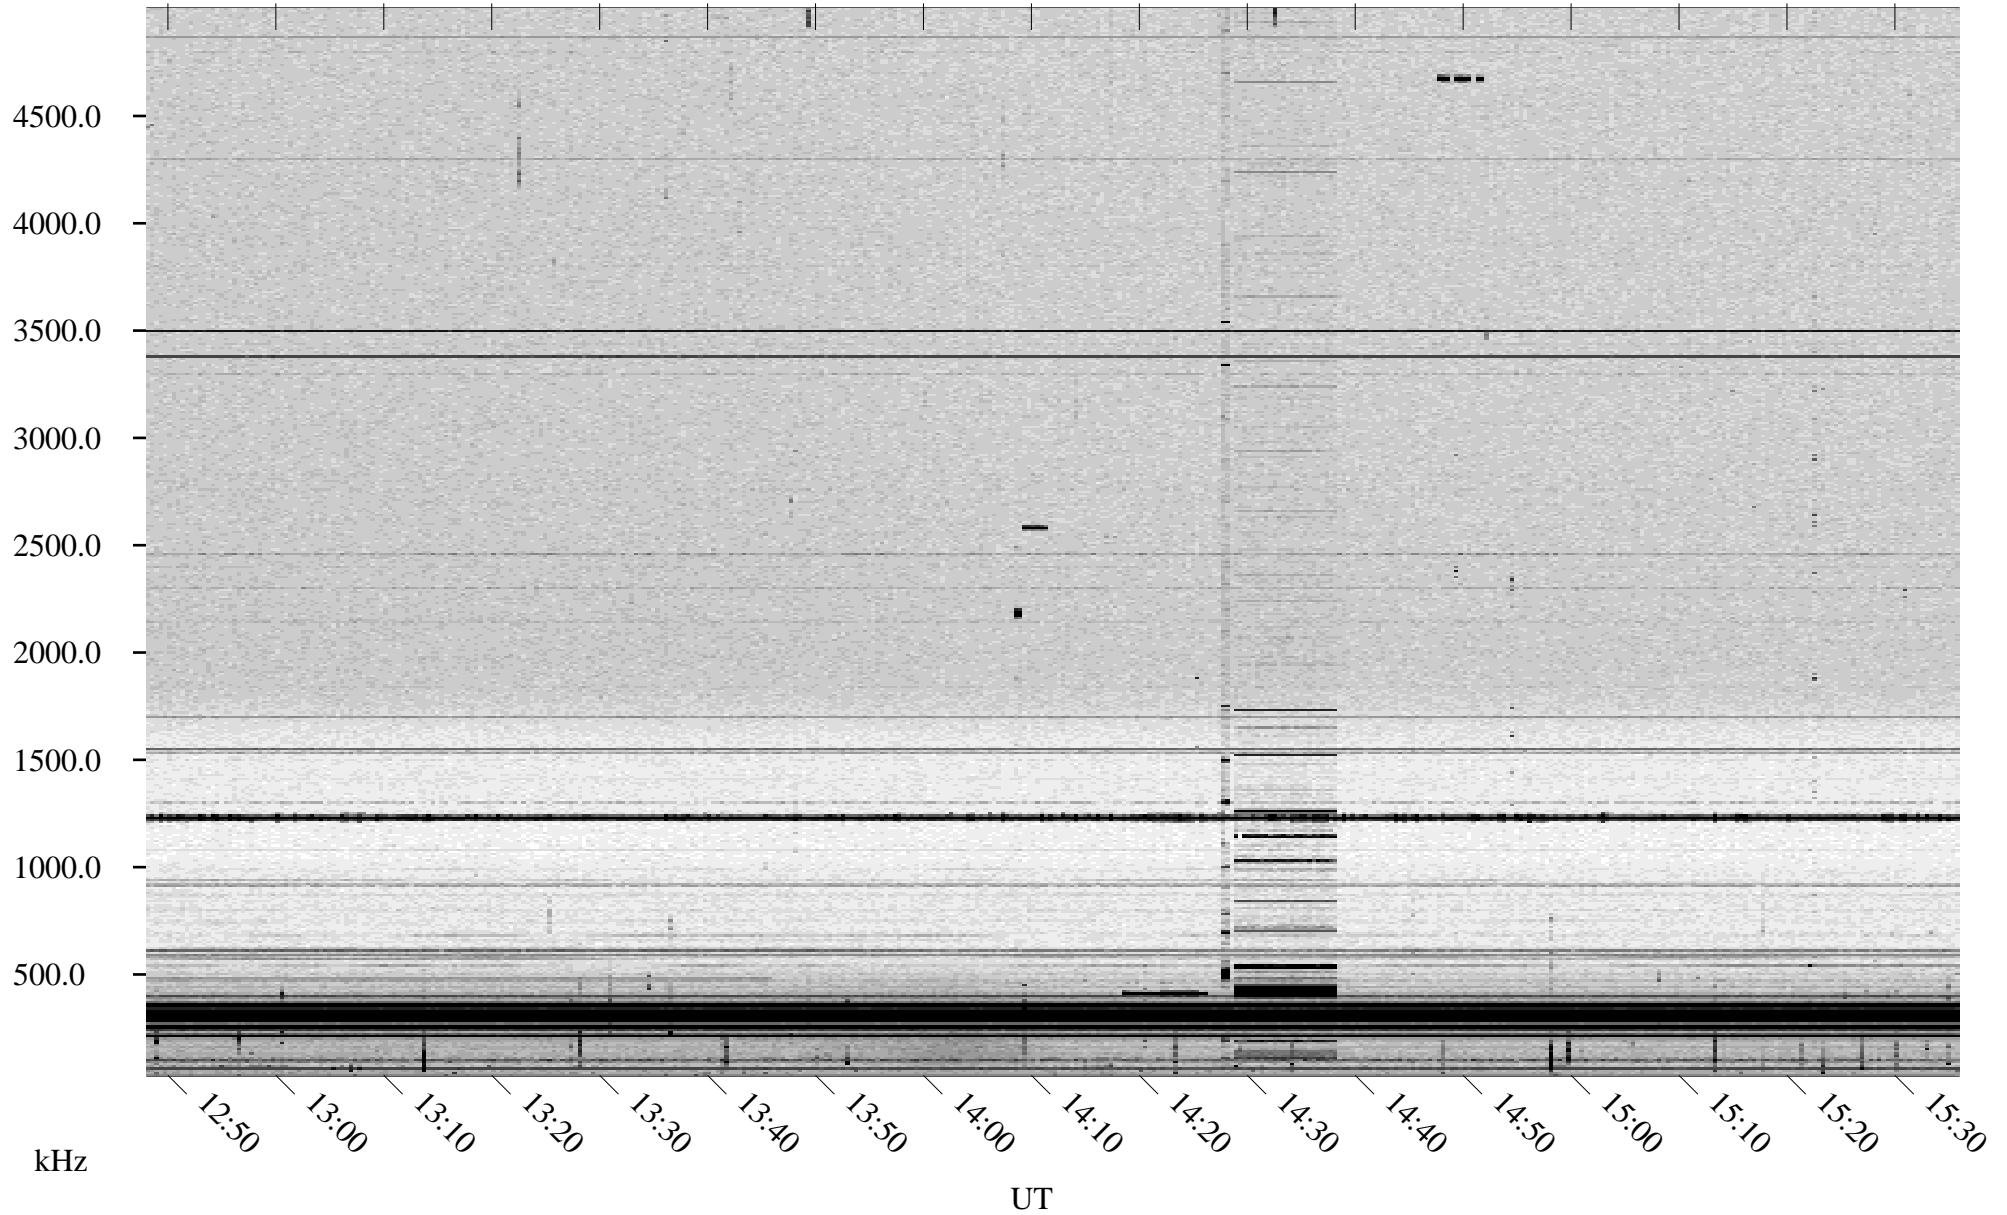

07/26/1998 Churchill, Manitoba

Linear Scale Black = 161 White = 15

ch98207l.r00m max_12

Page 1

07/26/1998 Churchill, Manitoba

Linear Scale Black = 161 White = 15

ch98207l.r00m max_12

Page 2

07/27/1998 Churchill, Manitoba

Linear Scale Black = 161 White = 15

ch98207l.r00m max_12

Page 3

07/27/1998 Churchill, Manitoba

Linear Scale Black = 161 White = 15

ch98207l.r00m max_12

Page 4

07/27/1998 Churchill, Manitoba

Linear Scale Black = 161 White = 15

ch98207l.r00m max_12

Page 5

07/27/1998 Churchill, Manitoba

Linear Scale Black = 161 White = 15

ch98207l.r00m max_12

Page 6

07/27/1998 Churchill, Manitoba

Linear Scale Black = 161 White = 15

ch98207l.r00m max_12

Page 7

07/27/1998 Churchill, Manitoba

Linear Scale Black = 161 White = 15

ch98207l.r00m max_12

Page 8