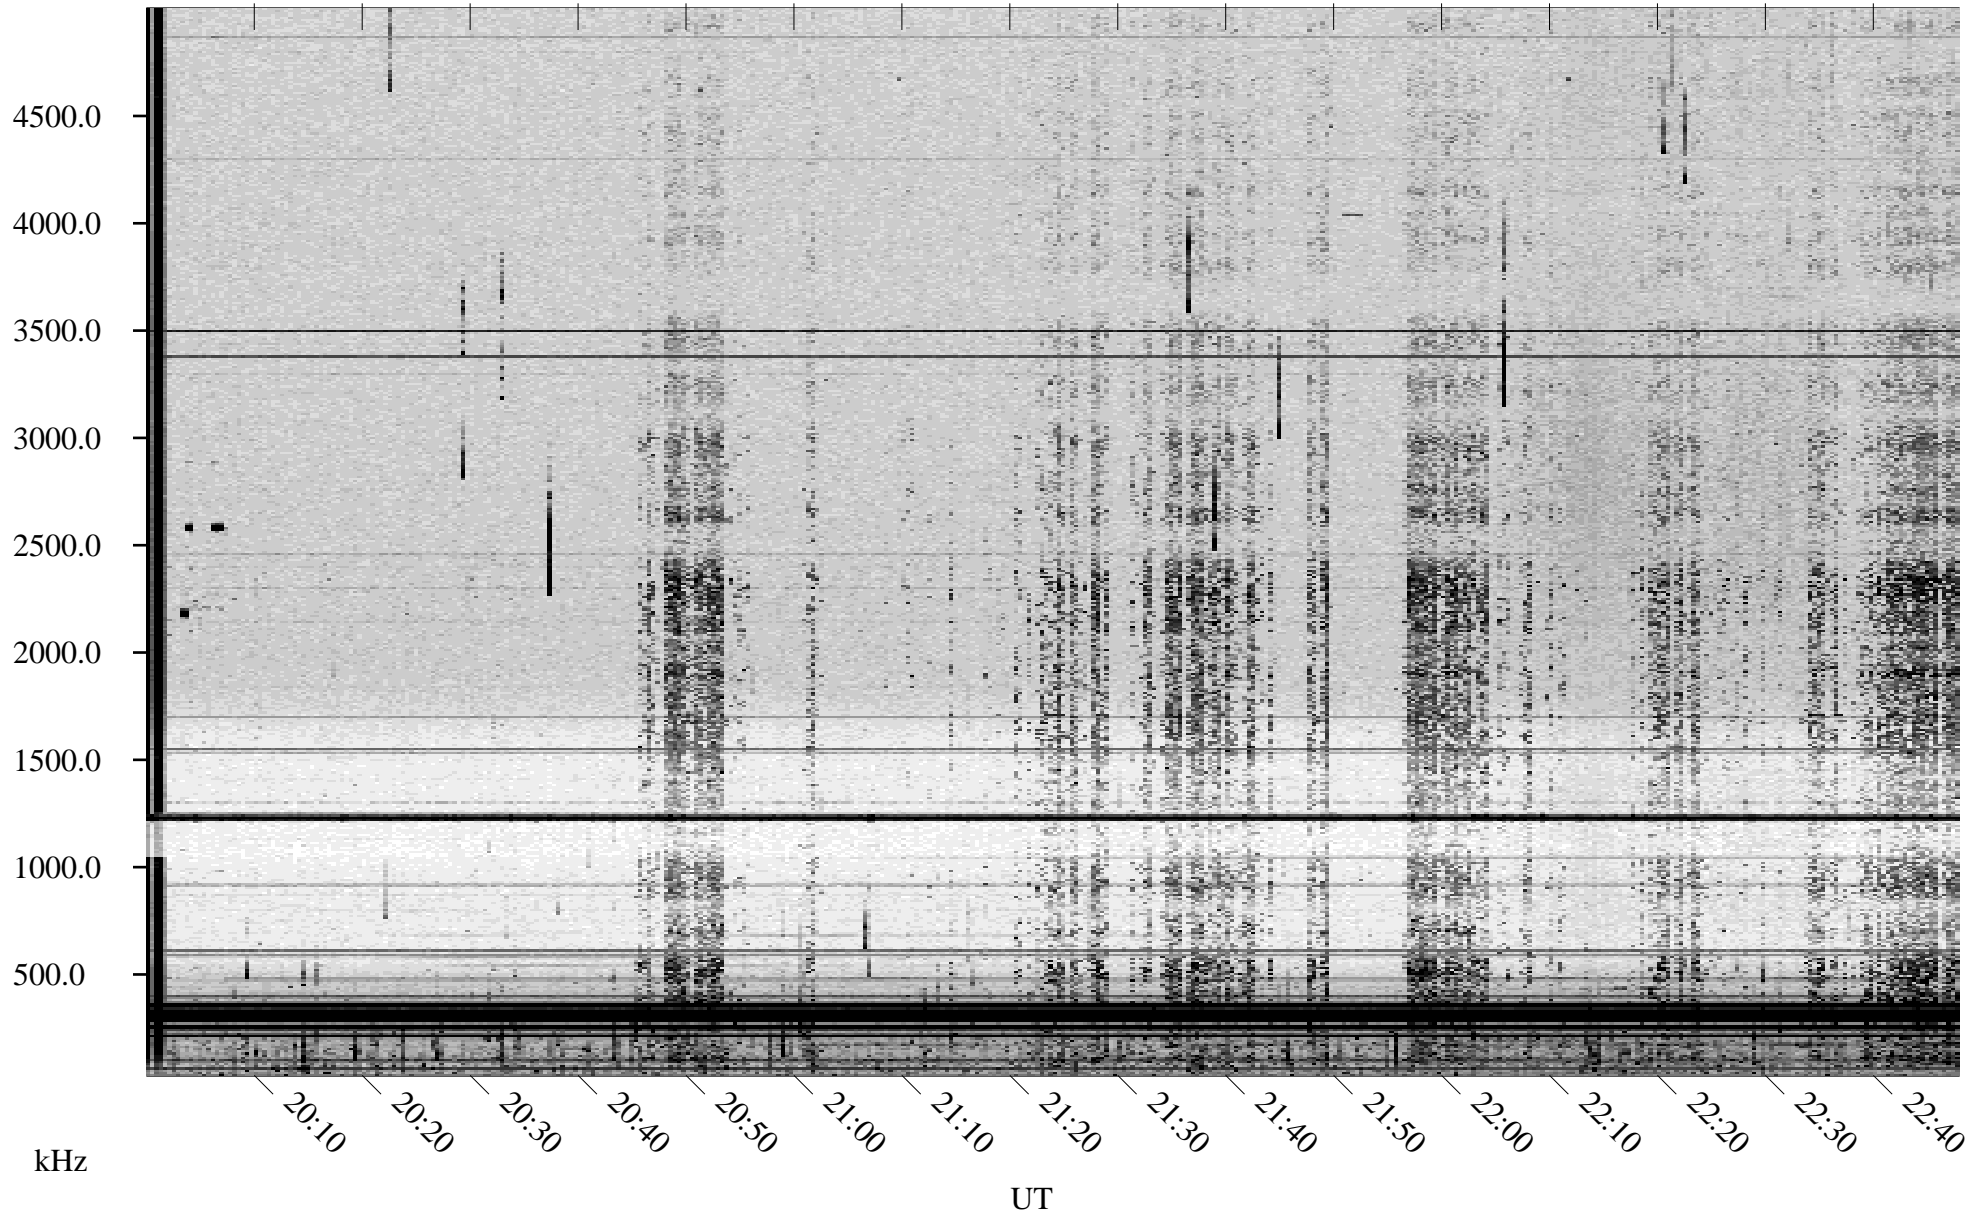

07/26/1998 Churchill, Manitoba

Linear Scale Black = 161 White = 15

ch98207l.r00m max_12

Page 1

07/26/1998 Churchill, Manitoba

Linear Scale Black = 161 White = 15

ch98207l.r00m max_12

Page 2

07/27/1998 Churchill, Manitoba

Linear Scale Black = 161 White = 15

ch98207l.r00m max_12

Page 3

07/27/1998 Churchill, Manitoba

Linear Scale Black = 161 White = 15

ch98207l.r00m max_12

Page 4

07/27/1998 Churchill, Manitoba

Linear Scale Black = 161 White = 15

ch98207l.r00m max_12

Page 5

07/27/1998 Churchill, Manitoba

Linear Scale Black = 161 White = 15

ch98207l.r00m max_12

Page 6

07/27/1998 Churchill, Manitoba

Linear Scale Black = 161 White = 15

ch98207l.r00m max_12

Page 7

07/27/1998 Churchill, Manitoba

Linear Scale Black = 161 White = 15

ch98207l.r00m max_12

Page 8