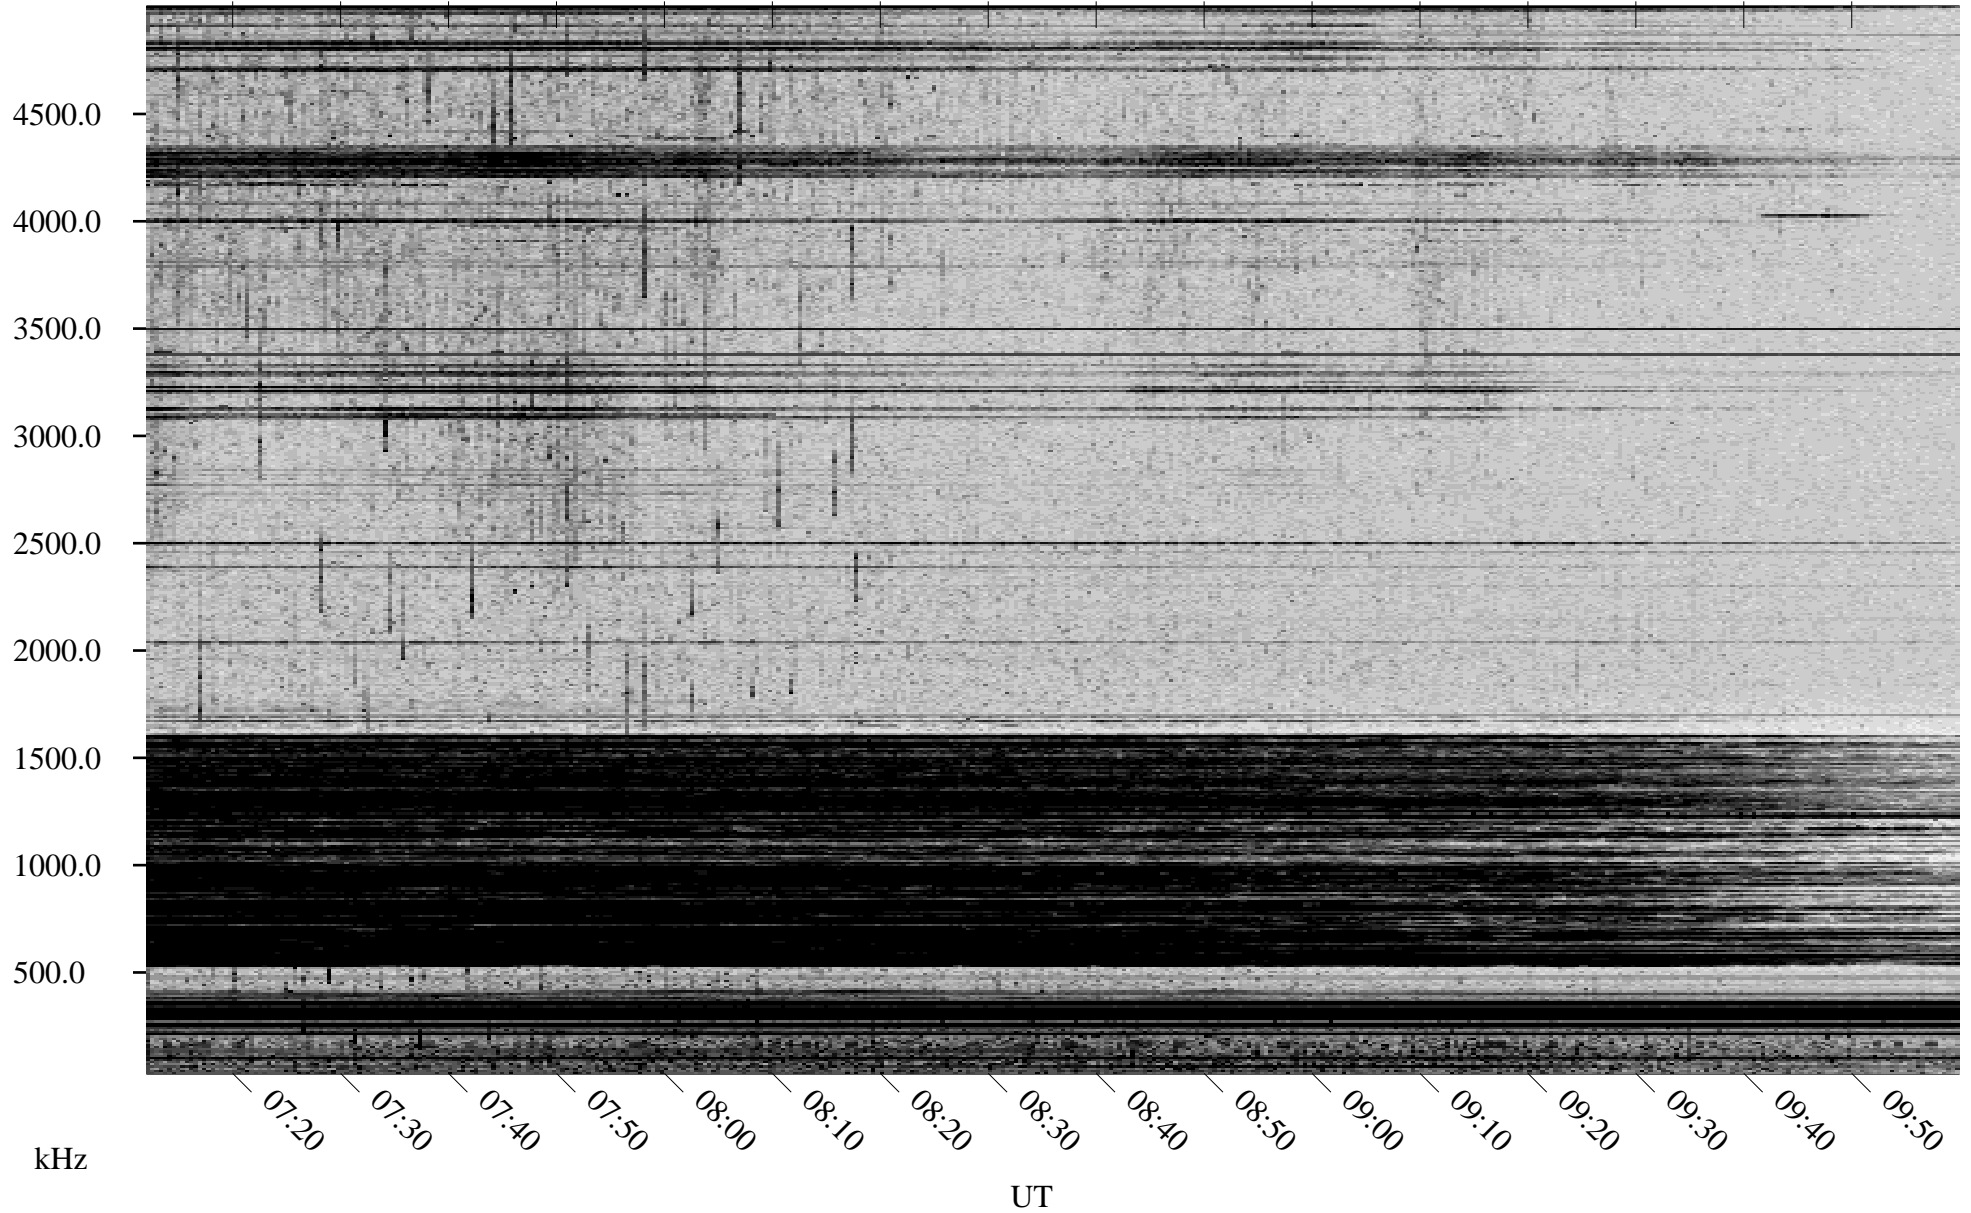

07/26/1998 Churchill, Manitoba

Linear Scale Black = 161 White = 15

ch98207l.r00m max_12

Page 1

07/26/1998 Churchill, Manitoba

Linear Scale Black = 161 White = 15

ch98207l.r00m max_12

Page 2

07/27/1998 Churchill, Manitoba

Linear Scale Black = 161 White = 15

ch98207l.r00m max_12

Page 3

07/27/1998 Churchill, Manitoba

Linear Scale Black = 161 White = 15

ch98207l.r00m max_12

Page 4

07/27/1998 Churchill, Manitoba

Linear Scale Black = 161 White = 15

ch98207l.r00m max_12

Page 5

07/27/1998 Churchill, Manitoba

Linear Scale Black = 161 White = 15

ch98207l.r00m max_12

Page 6

07/27/1998 Churchill, Manitoba

Linear Scale Black = 161 White = 15

ch98207l.r00m max_12

Page 7

07/27/1998 Churchill, Manitoba

Linear Scale Black = 161 White = 15

ch98207l.r00m max_12

Page 8