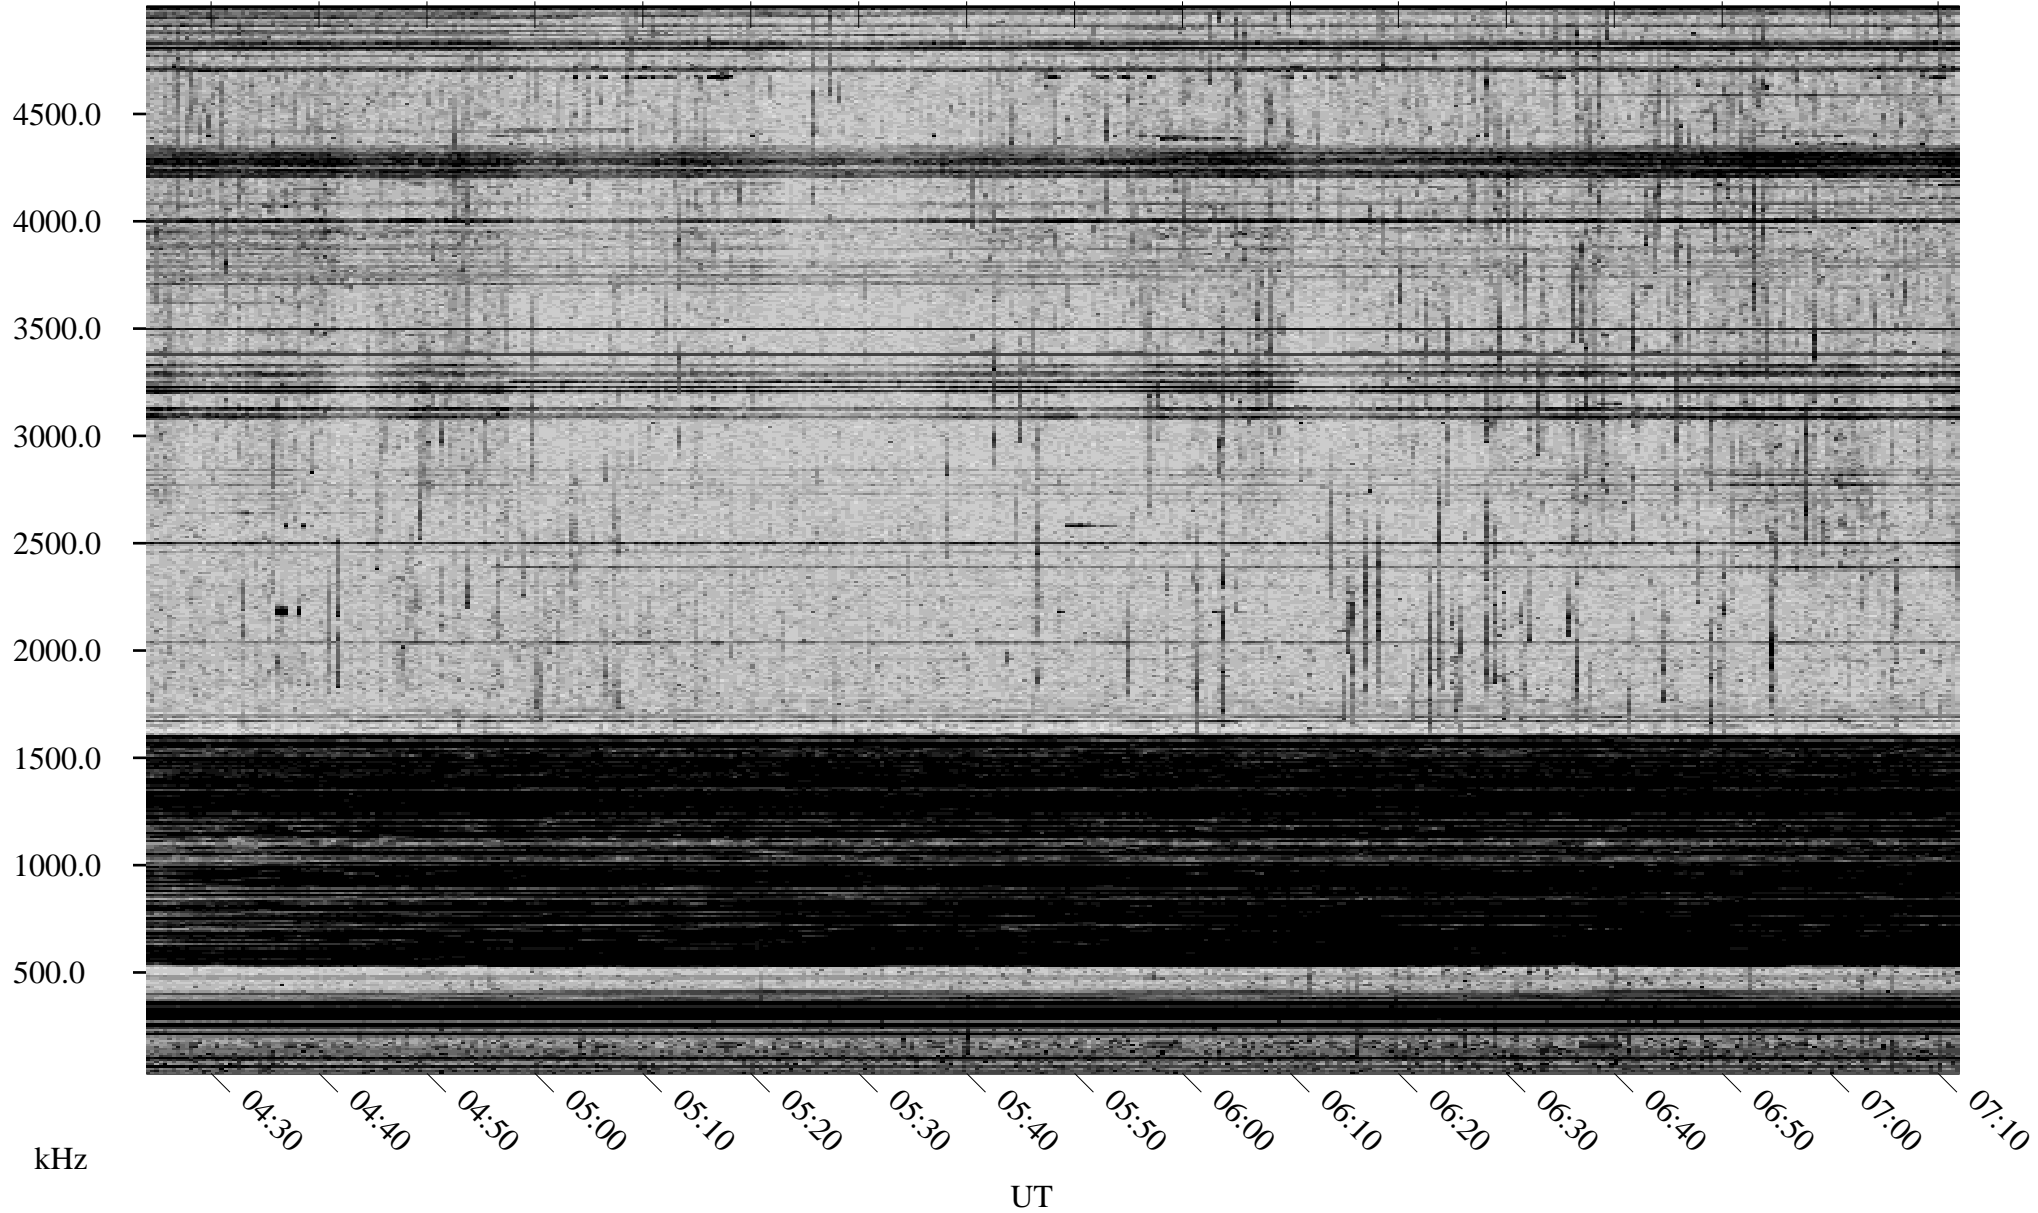

07/26/1998 Churchill, Manitoba

Linear Scale Black = 161 White = 15

ch98207l.r00m max_12

Page 1

07/26/1998 Churchill, Manitoba

Linear Scale Black = 161 White = 15

ch98207l.r00m max_12

Page 2

07/27/1998 Churchill, Manitoba

Linear Scale Black = 161 White = 15

ch98207l.r00m max_12

Page 3

07/27/1998 Churchill, Manitoba

Linear Scale Black = 161 White = 15

ch98207l.r00m max_12

Page 4

07/27/1998 Churchill, Manitoba

Linear Scale Black = 161 White = 15

ch98207l.r00m max_12

Page 5

07/27/1998 Churchill, Manitoba

Linear Scale Black = 161 White = 15

ch98207l.r00m max_12

Page 6

07/27/1998 Churchill, Manitoba

Linear Scale Black = 161 White = 15

ch98207l.r00m max_12

Page 7

07/27/1998 Churchill, Manitoba

Linear Scale Black = 161 White = 15

ch98207l.r00m max_12

Page 8