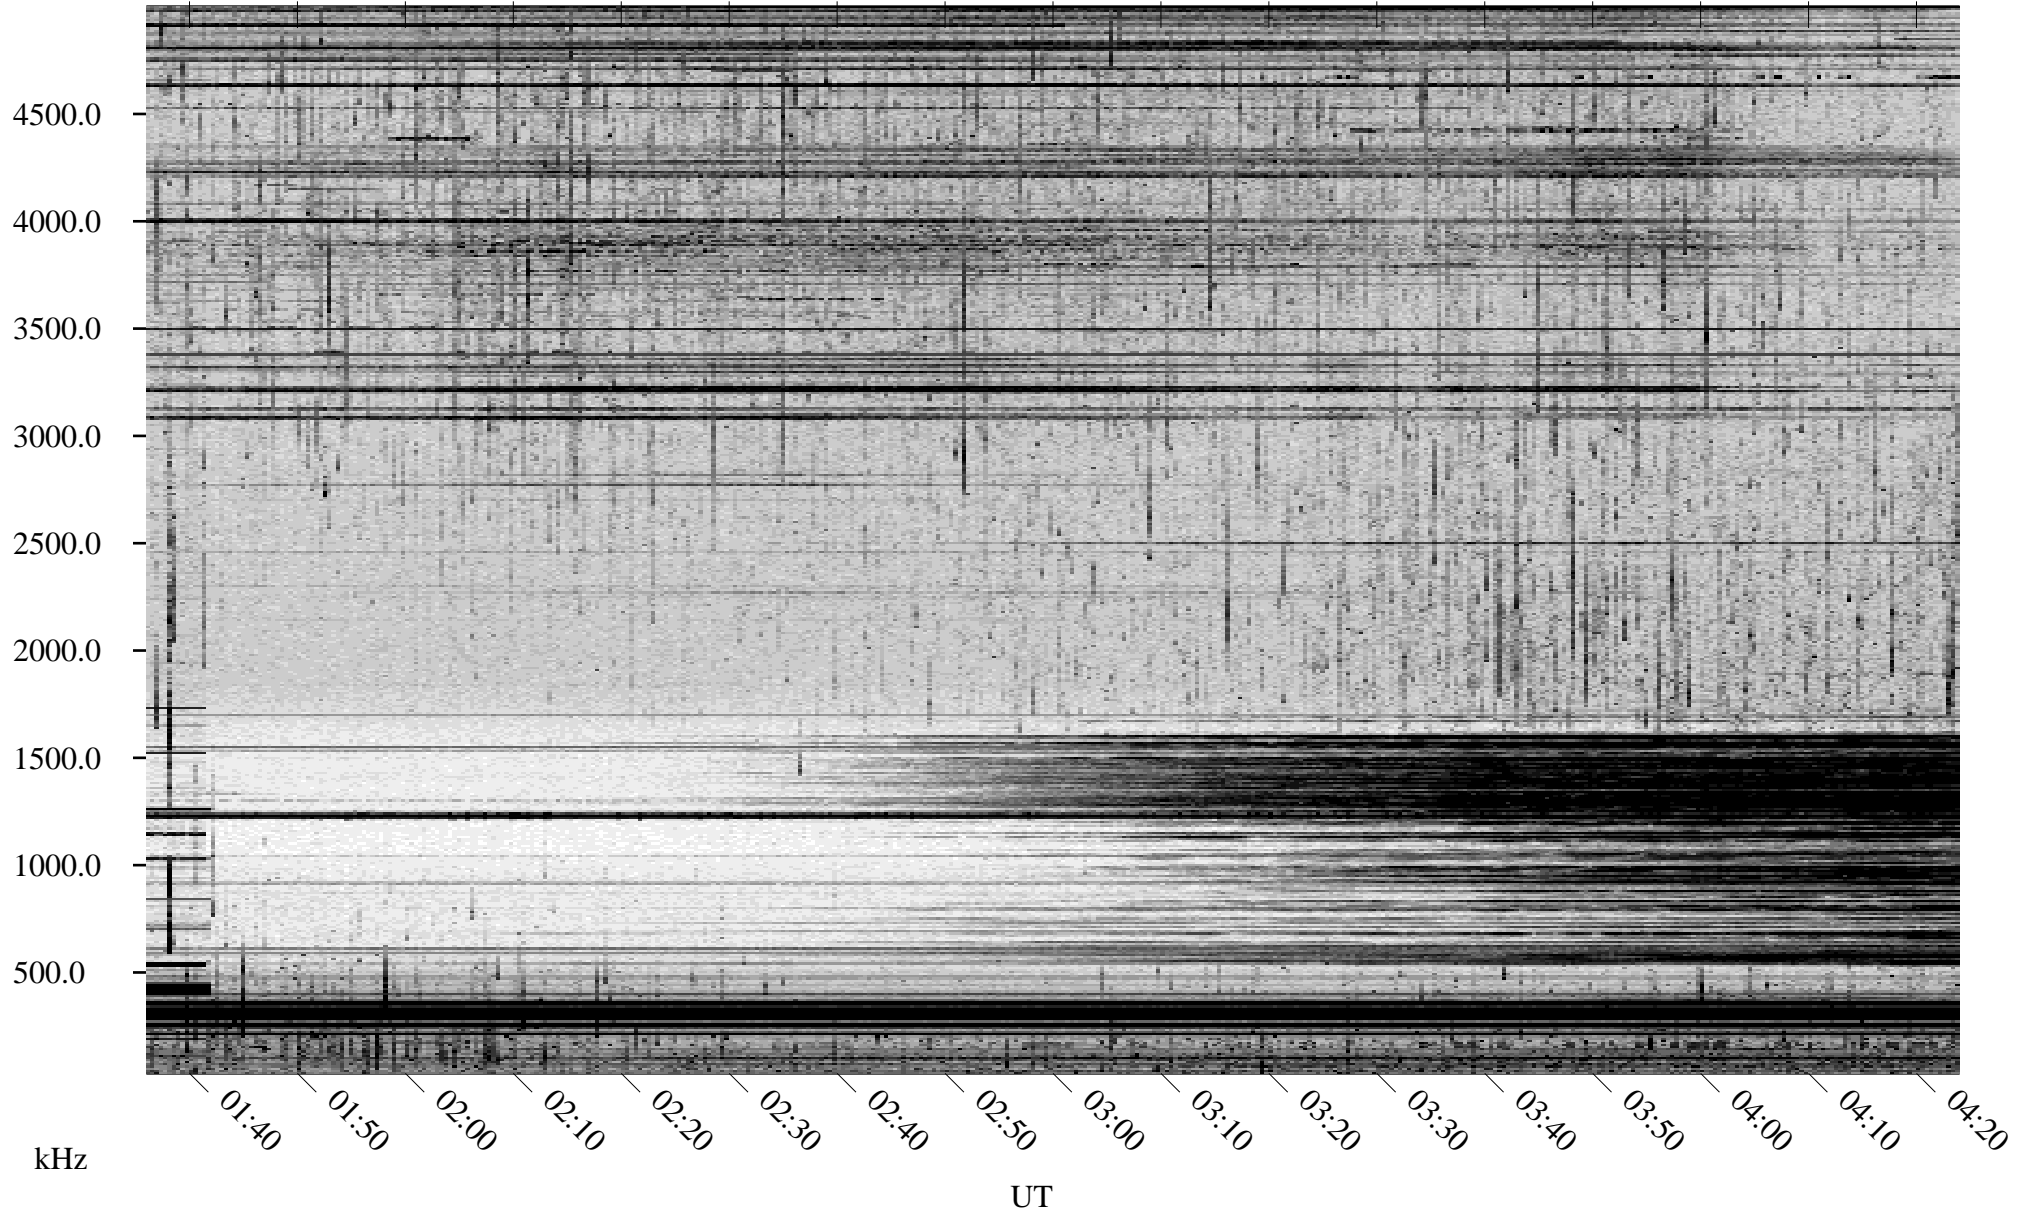

# 07/27/1998 Churchill, Manitoba

Linear Scale    Black = 161    White = 15

ch98208l.r00m max\_12

Page 1

# 07/27/1998 Churchill, Manitoba

Linear Scale    Black = 161    White = 15

ch98208l.r00m max\_12

Page 2

# 07/28/1998 Churchill, Manitoba

Linear Scale    Black = 161    White = 15

ch98208l.r00m max\_12

Page 3

# 07/28/1998 Churchill, Manitoba

Linear Scale    Black = 161    White = 15

ch98208l.r00m max\_12

Page 4