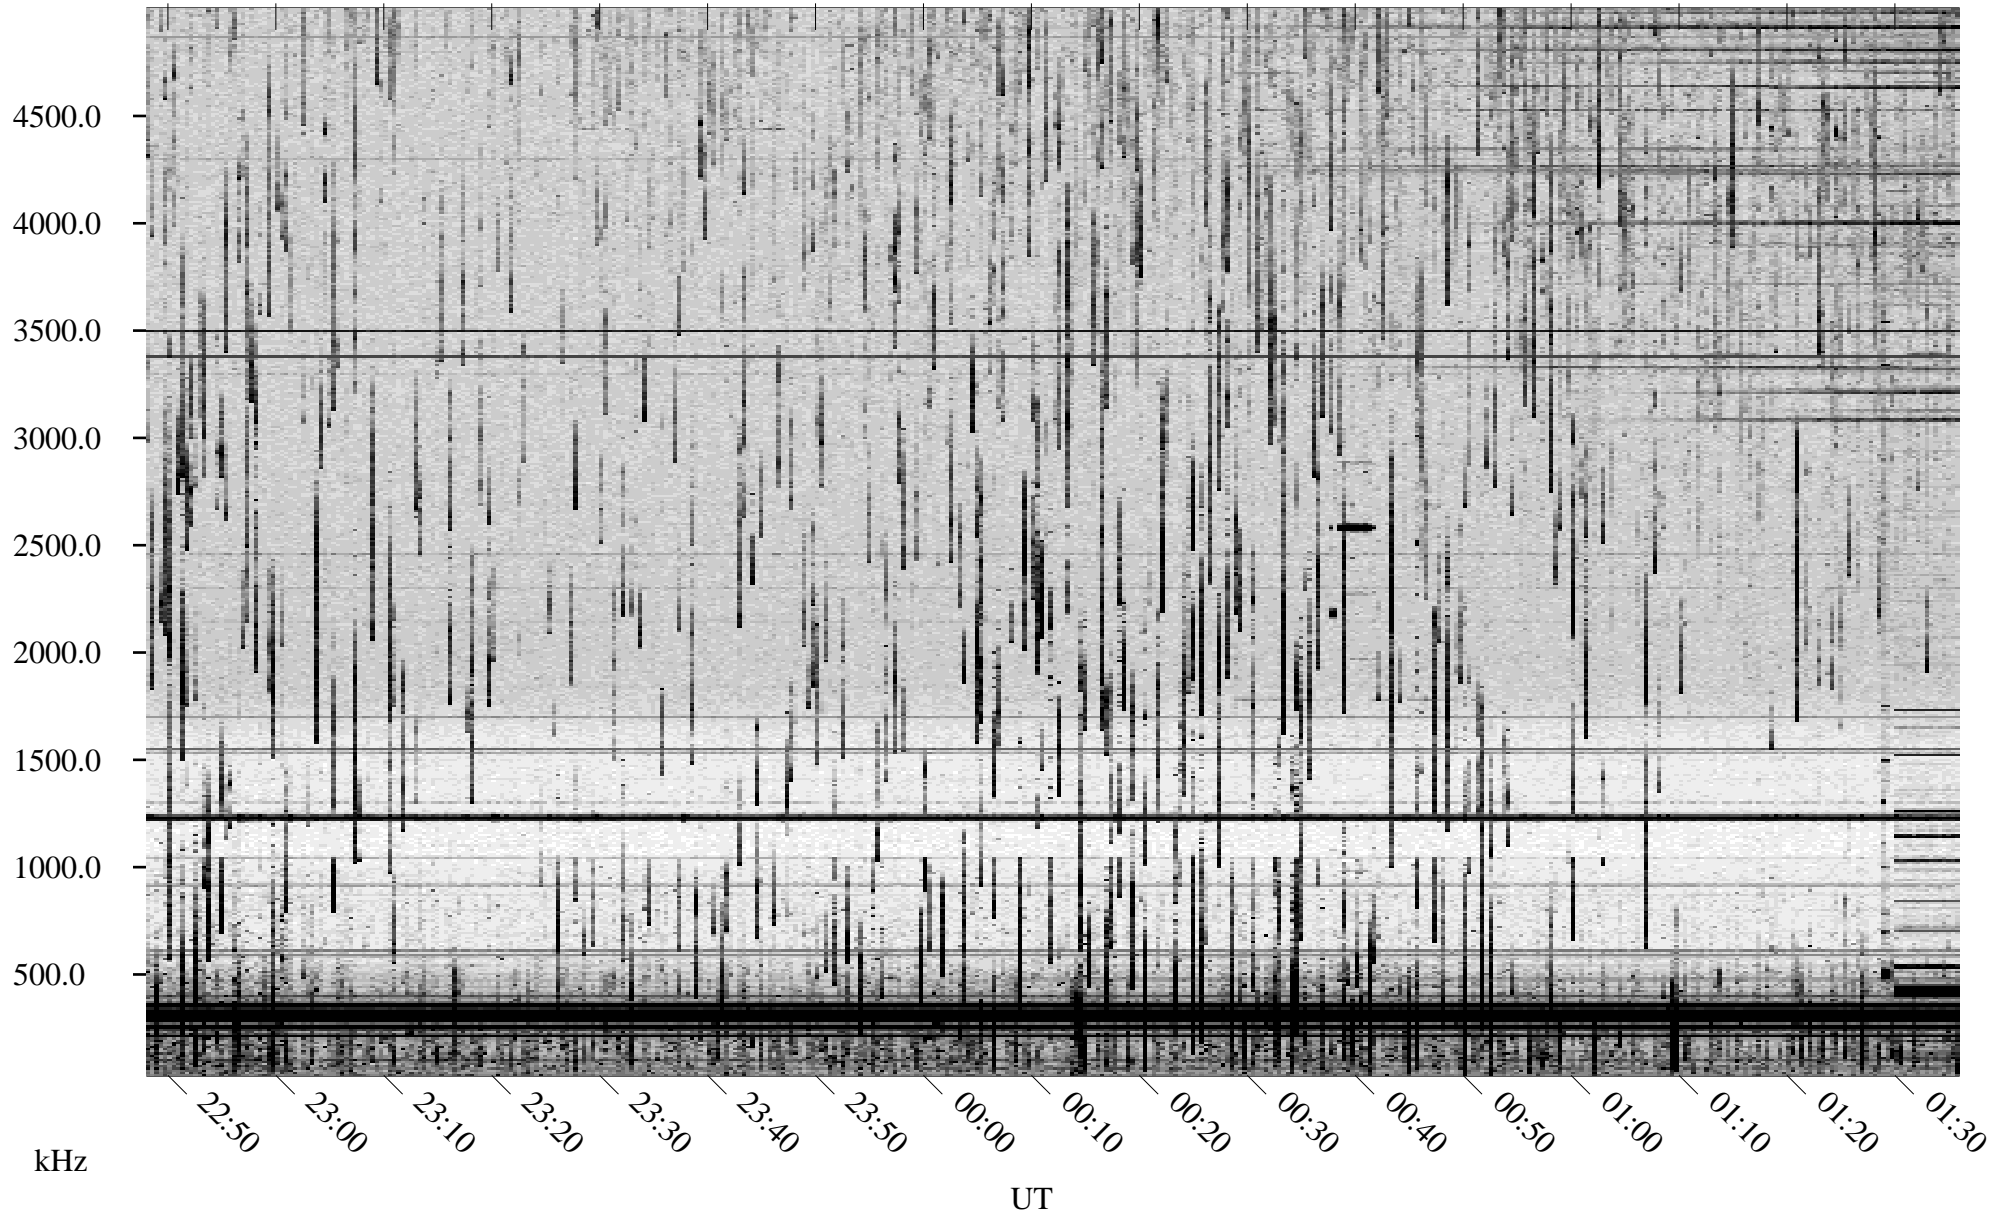

# 07/27/1998 Churchill, Manitoba

Linear Scale    Black = 161    White = 15

ch98208l.r00m max\_12

Page 1

# 07/27/1998 Churchill, Manitoba

Linear Scale    Black = 161    White = 15

ch98208l.r00m max\_12

Page 2

# 07/28/1998 Churchill, Manitoba

Linear Scale    Black = 161    White = 15

ch98208l.r00m max\_12

Page 3

# 07/28/1998 Churchill, Manitoba

Linear Scale    Black = 161    White = 15

ch98208l.r00m max\_12

Page 4