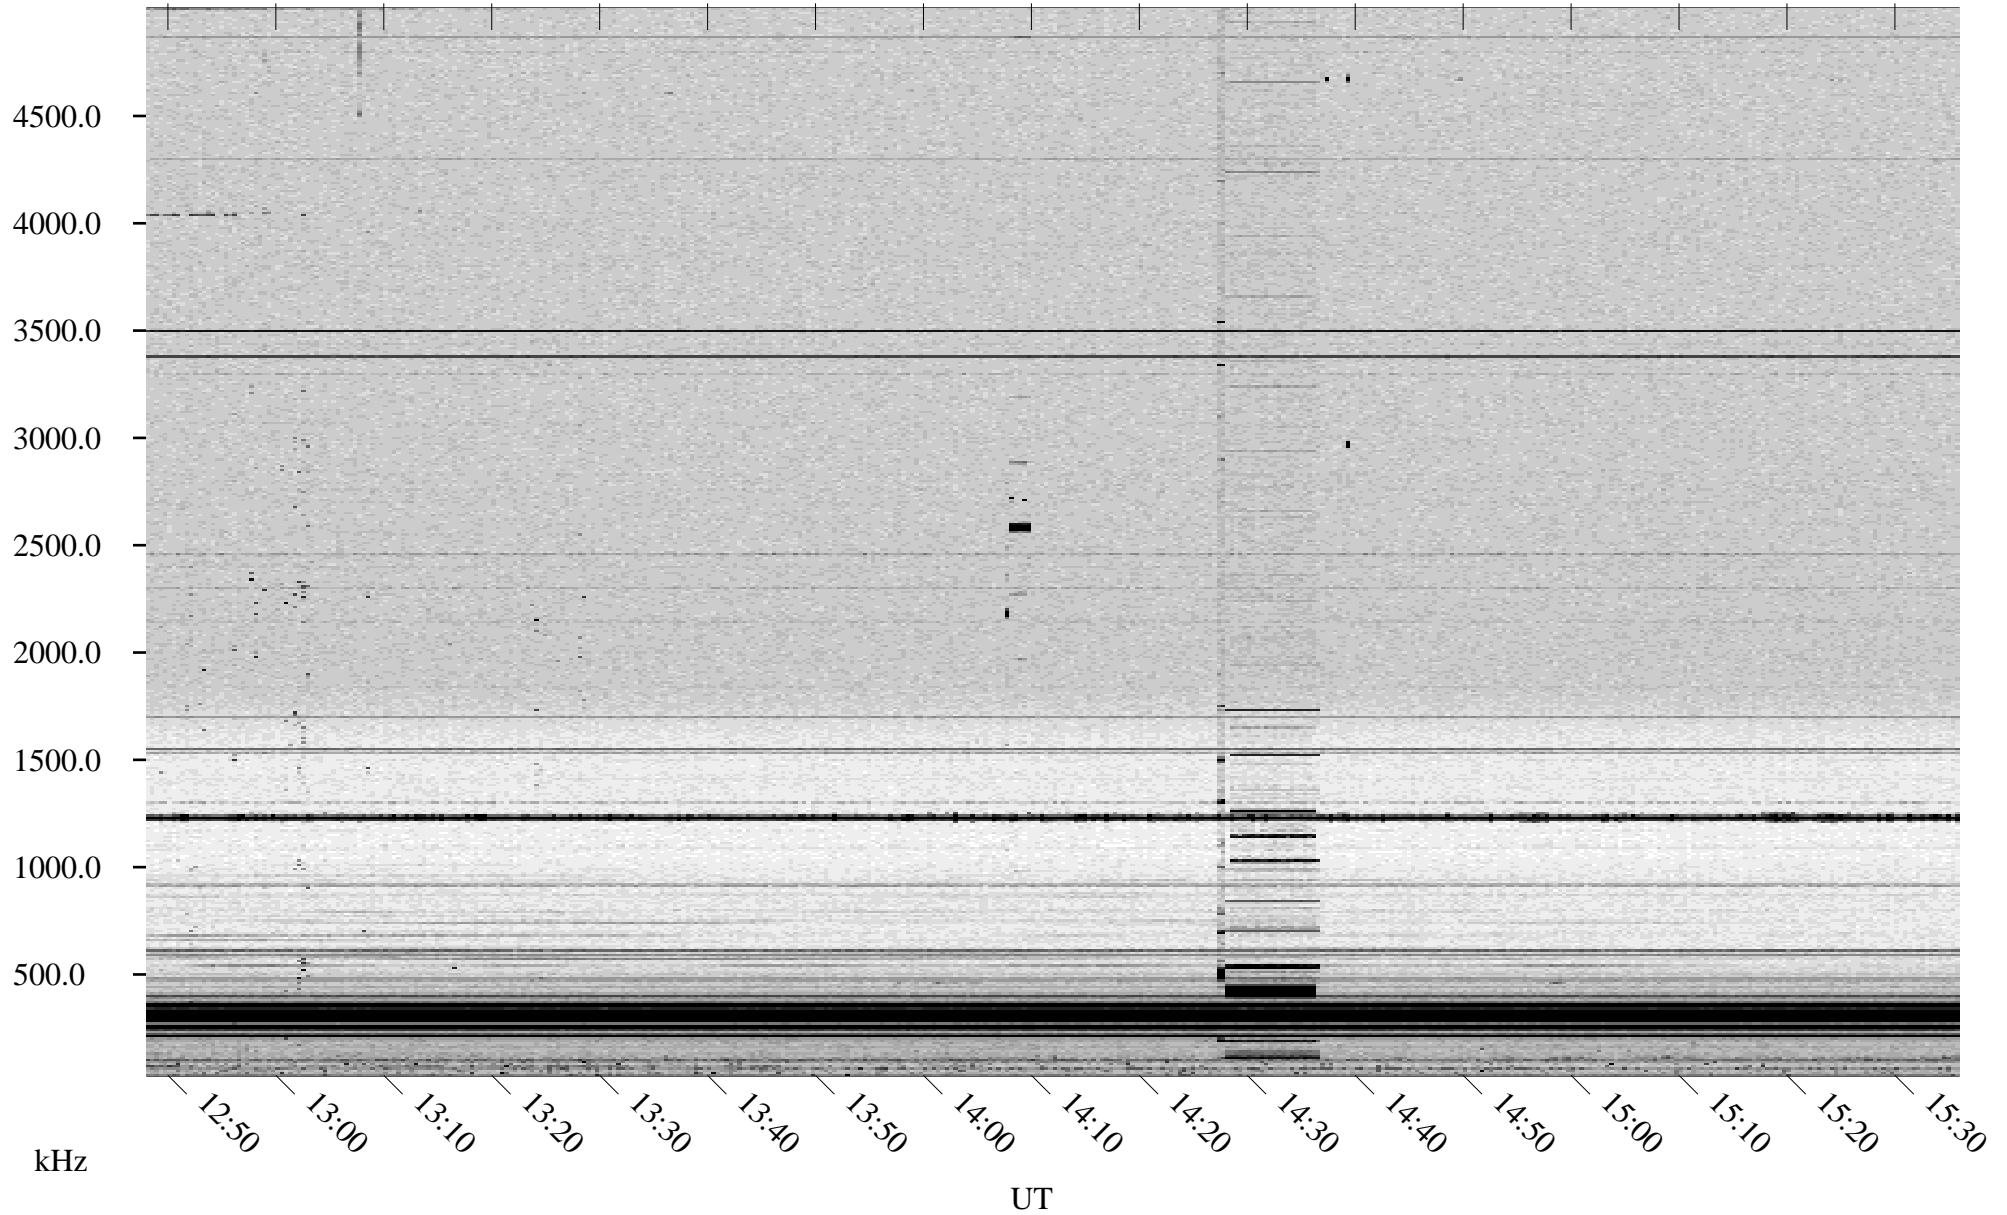

# 07/28/1998 Churchill, Manitoba

Linear Scale    Black = 161    White = 15

ch98208l.r00m max\_12

Page 5

# 07/28/1998 Churchill, Manitoba

Linear Scale    Black = 161    White = 15

ch98208l.r00m max\_12

Page 6

# 07/28/1998 Churchill, Manitoba

Linear Scale    Black = 161    White = 15

ch98208l.r00m max\_12

Page 7

# 07/28/1998 Churchill, Manitoba

Linear Scale    Black = 161    White = 15

ch98208l.r00m max\_12

Page 8