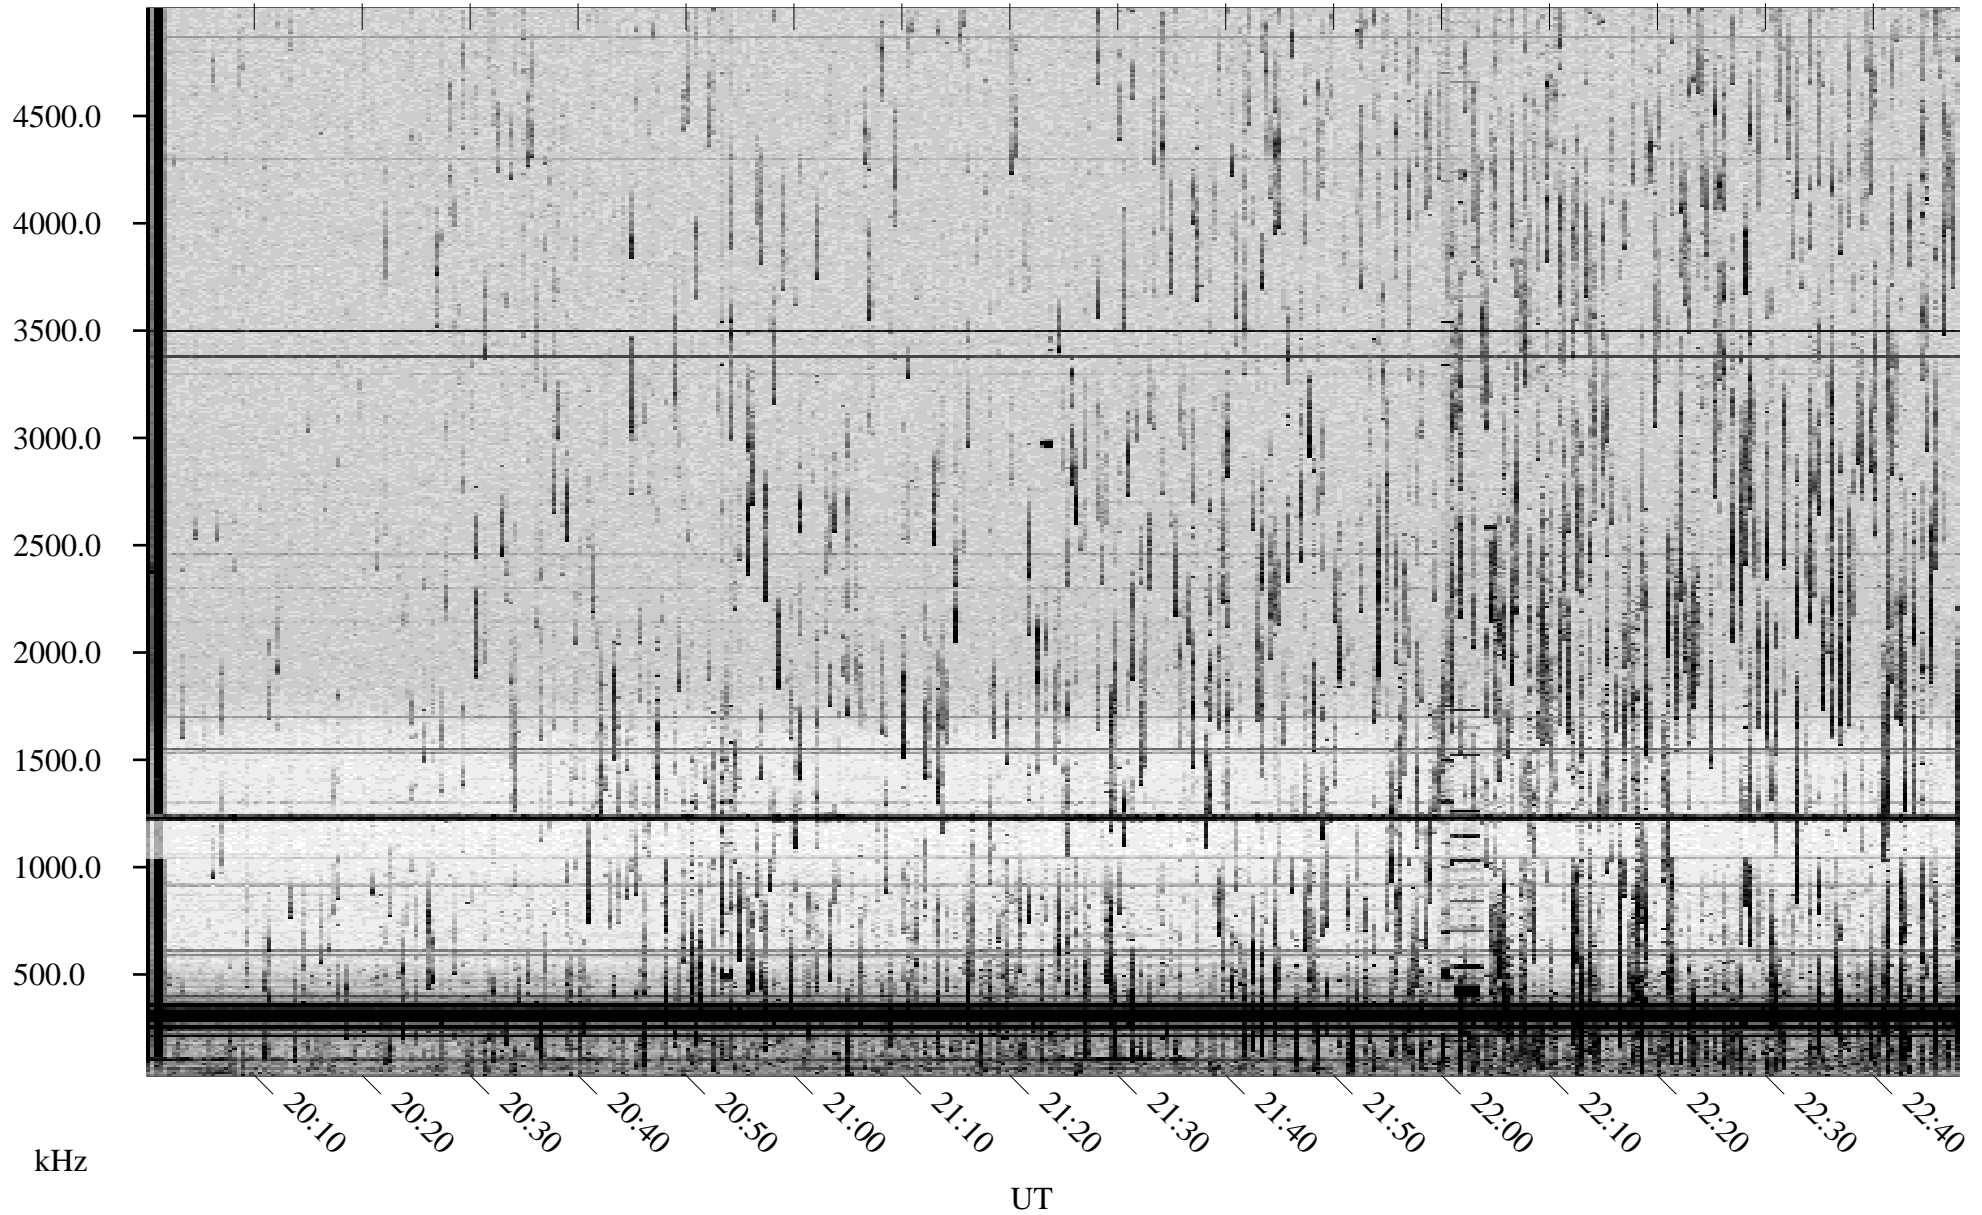

# 07/27/1998 Churchill, Manitoba

Linear Scale    Black = 161    White = 15

ch98208l.r00m max\_12

Page 1

# 07/27/1998 Churchill, Manitoba

Linear Scale    Black = 161    White = 15

ch98208l.r00m max\_12

Page 2

# 07/28/1998 Churchill, Manitoba

Linear Scale    Black = 161    White = 15

ch98208l.r00m max\_12

Page 3

# 07/28/1998 Churchill, Manitoba

Linear Scale    Black = 161    White = 15

ch98208l.r00m max\_12

Page 4