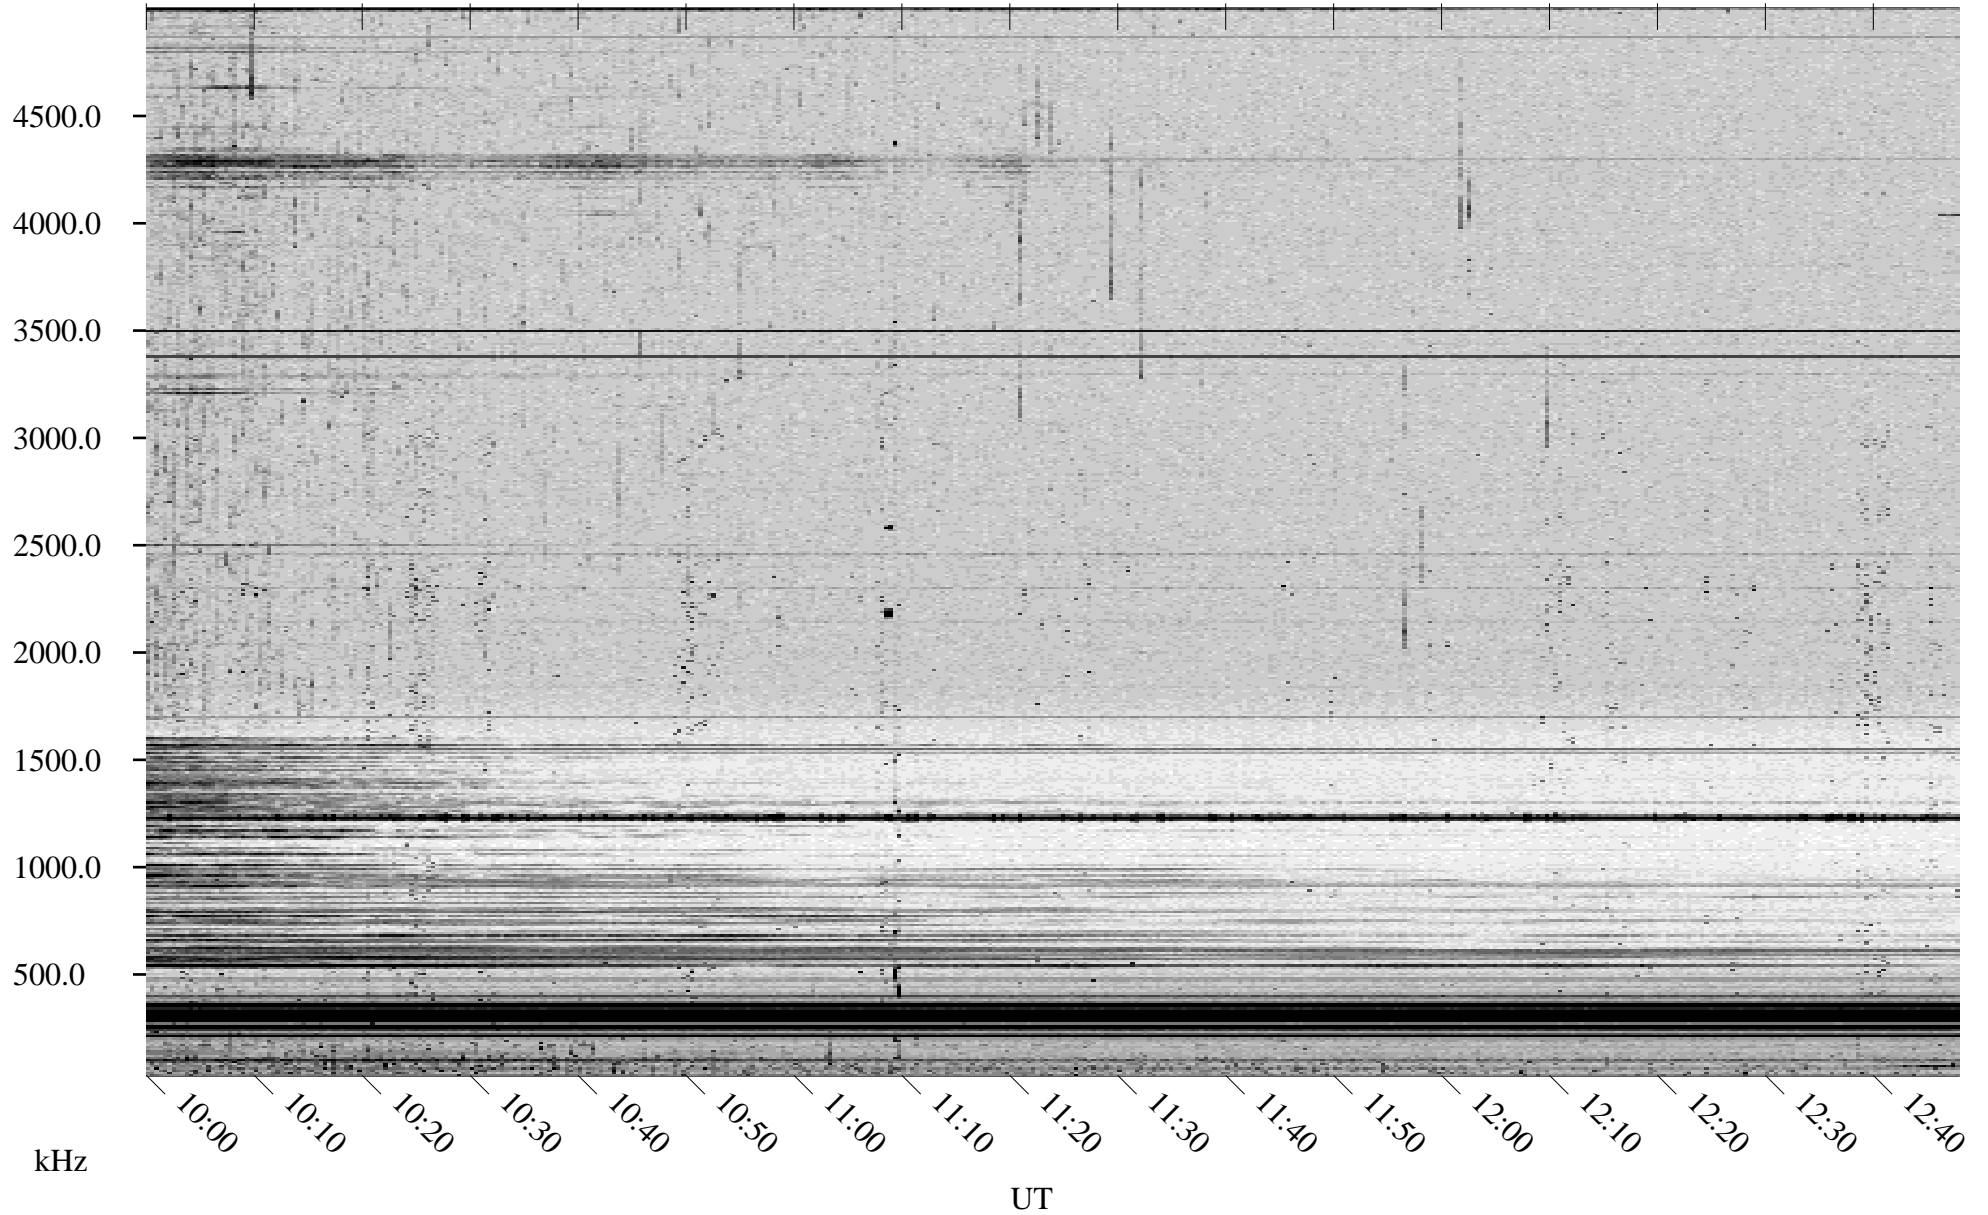

# 07/28/1998 Churchill, Manitoba

Linear Scale    Black = 161    White = 15

ch98208l.r00m max\_12

Page 4

# 07/28/1998 Churchill, Manitoba

Linear Scale    Black = 161    White = 15

ch98208l.r00m max\_12

Page 5

# 07/28/1998 Churchill, Manitoba

Linear Scale    Black = 161    White = 15

ch98208l.r00m max\_12

Page 6

# 07/28/1998 Churchill, Manitoba

Linear Scale    Black = 161    White = 15

ch98208l.r00m max\_12

Page 7