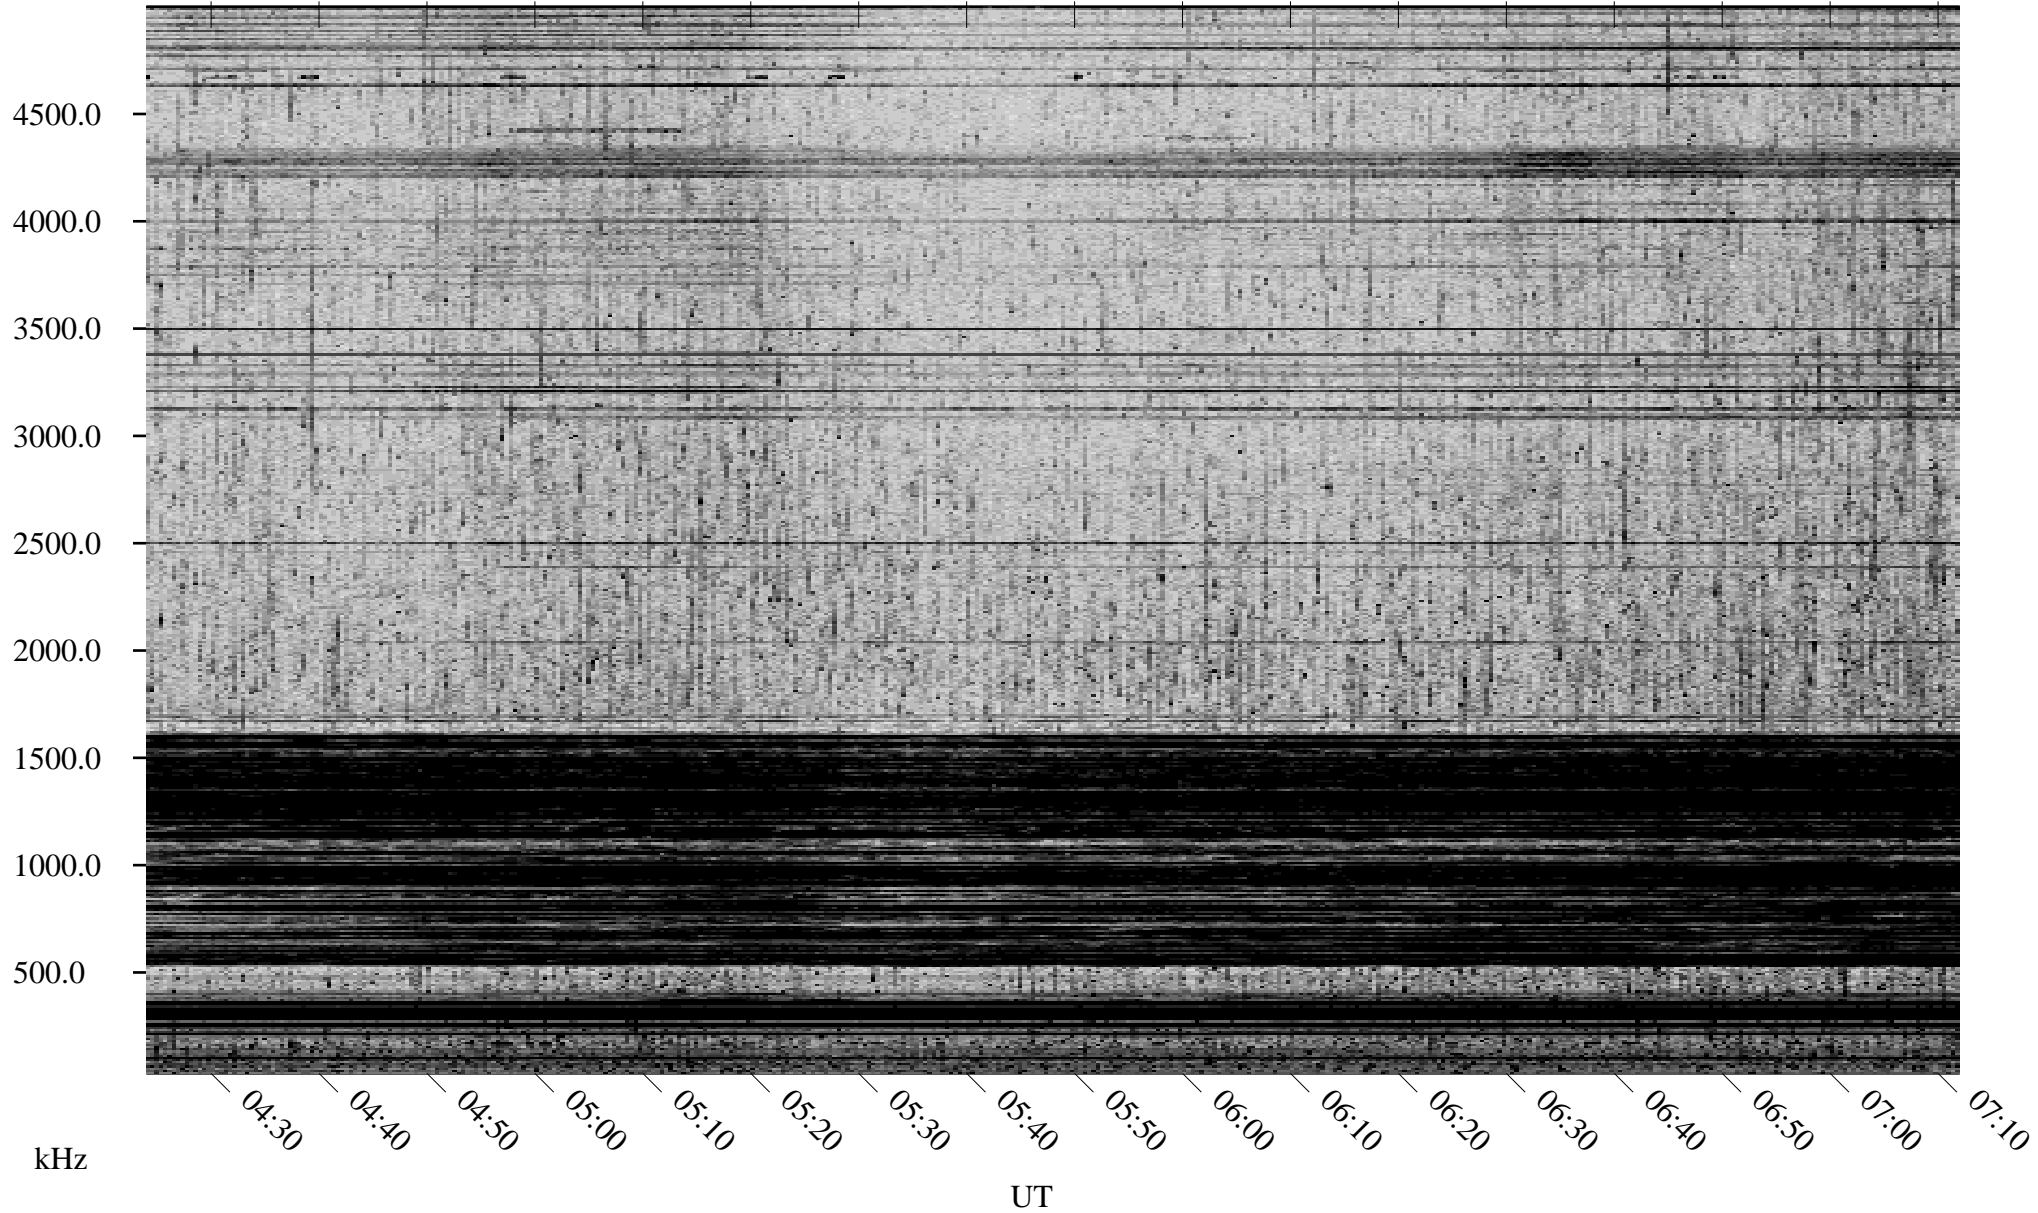

# 07/27/1998 Churchill, Manitoba

Linear Scale    Black = 161    White = 15

ch98208l.r00m max\_12

Page 1

# 07/27/1998 Churchill, Manitoba

Linear Scale    Black = 161    White = 15

ch98208l.r00m max\_12

Page 2

# 07/28/1998 Churchill, Manitoba

Linear Scale    Black = 161    White = 15

ch98208l.r00m max\_12

Page 3

# 07/28/1998 Churchill, Manitoba

Linear Scale    Black = 161    White = 15

ch98208l.r00m max\_12

Page 4