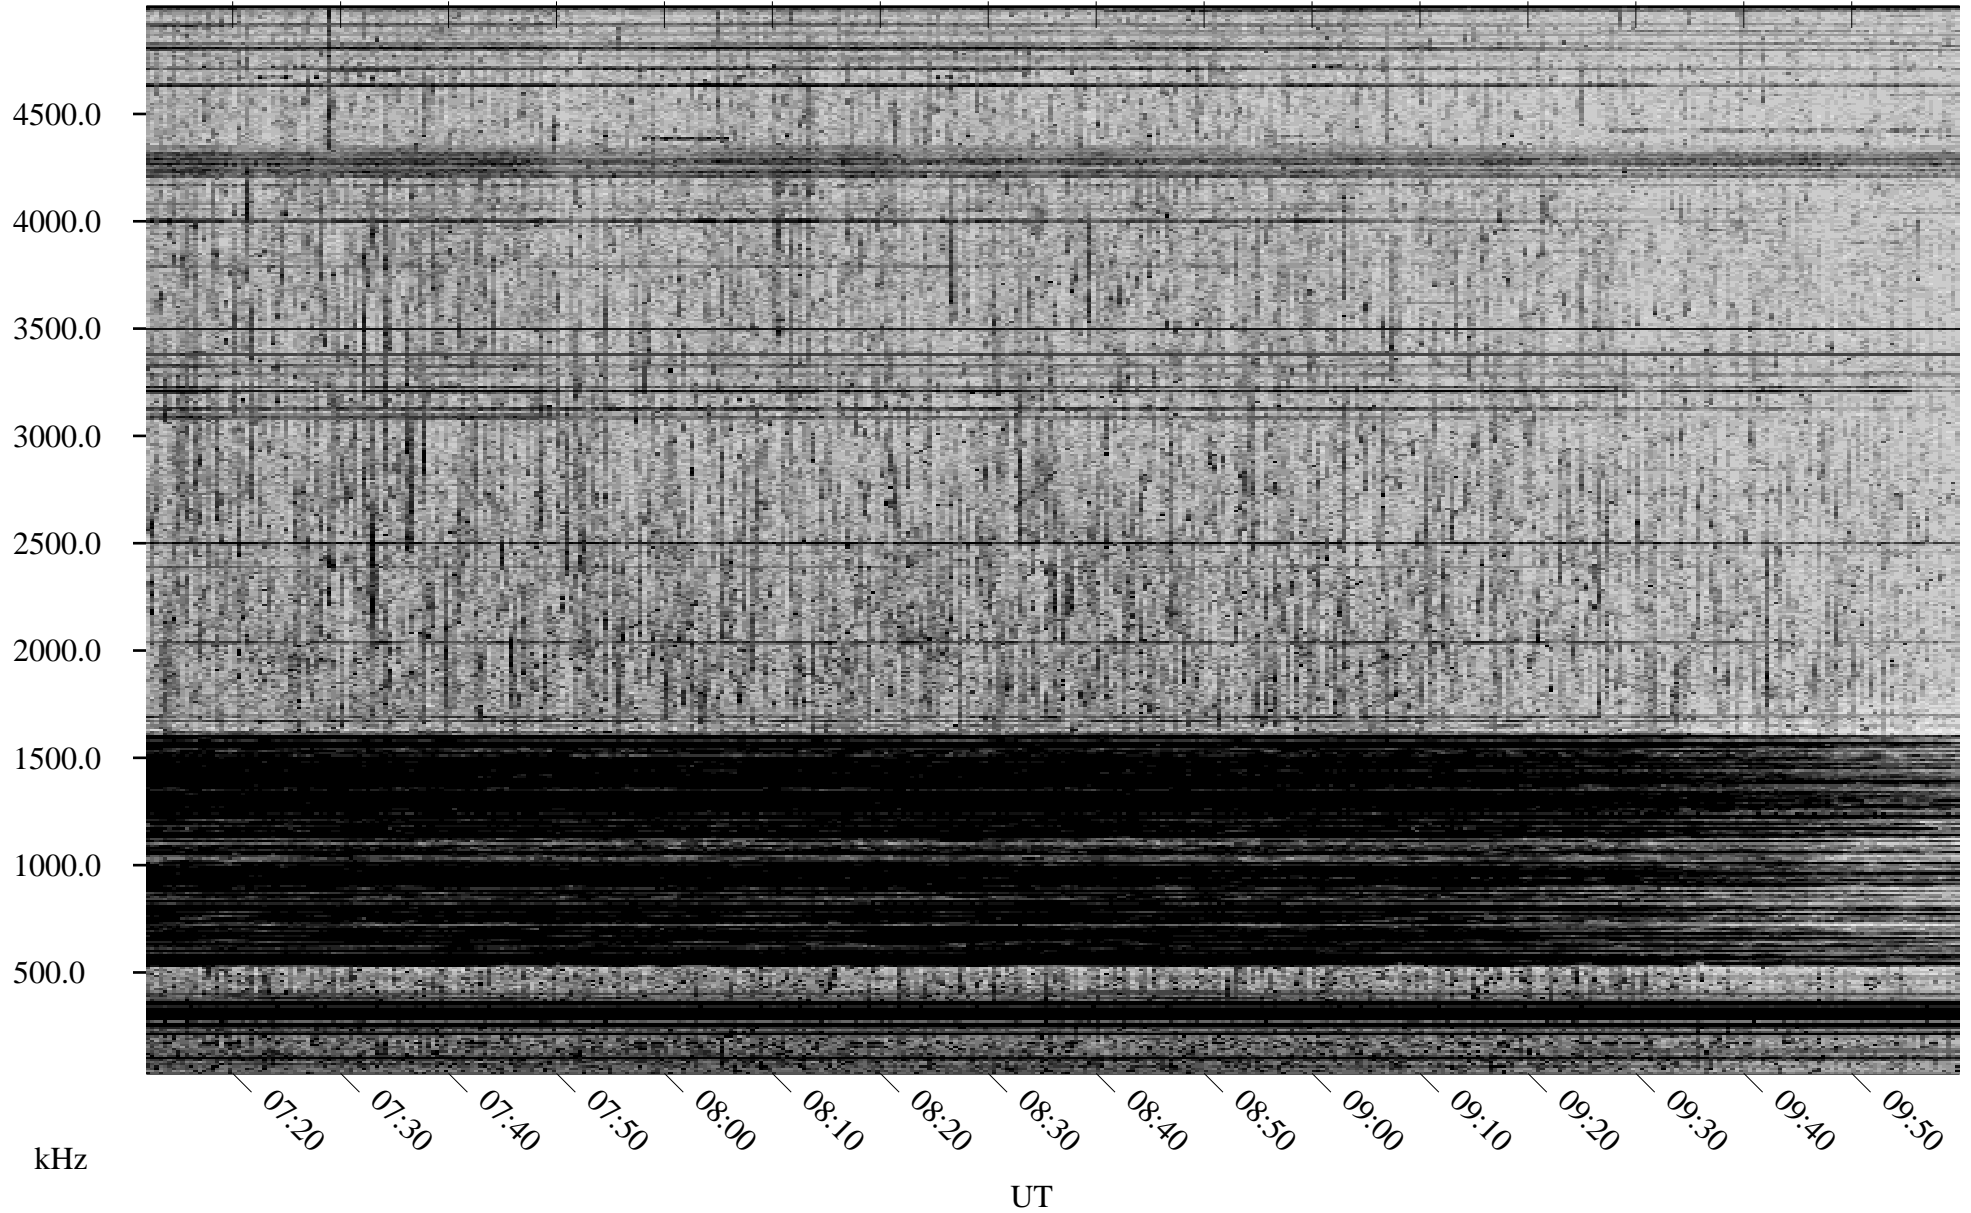

# 07/28/1998 Churchill, Manitoba

Linear Scale    Black = 161    White = 15

ch98208l.r00m max\_12

Page 3

# 07/28/1998 Churchill, Manitoba

Linear Scale    Black = 161    White = 15

ch98208l.r00m max\_12

Page 4

# 07/28/1998 Churchill, Manitoba

Linear Scale    Black = 161    White = 15

ch98208l.r00m max\_12

Page 5

# 07/28/1998 Churchill, Manitoba

Linear Scale    Black = 161    White = 15

ch98208l.r00m max\_12

Page 6