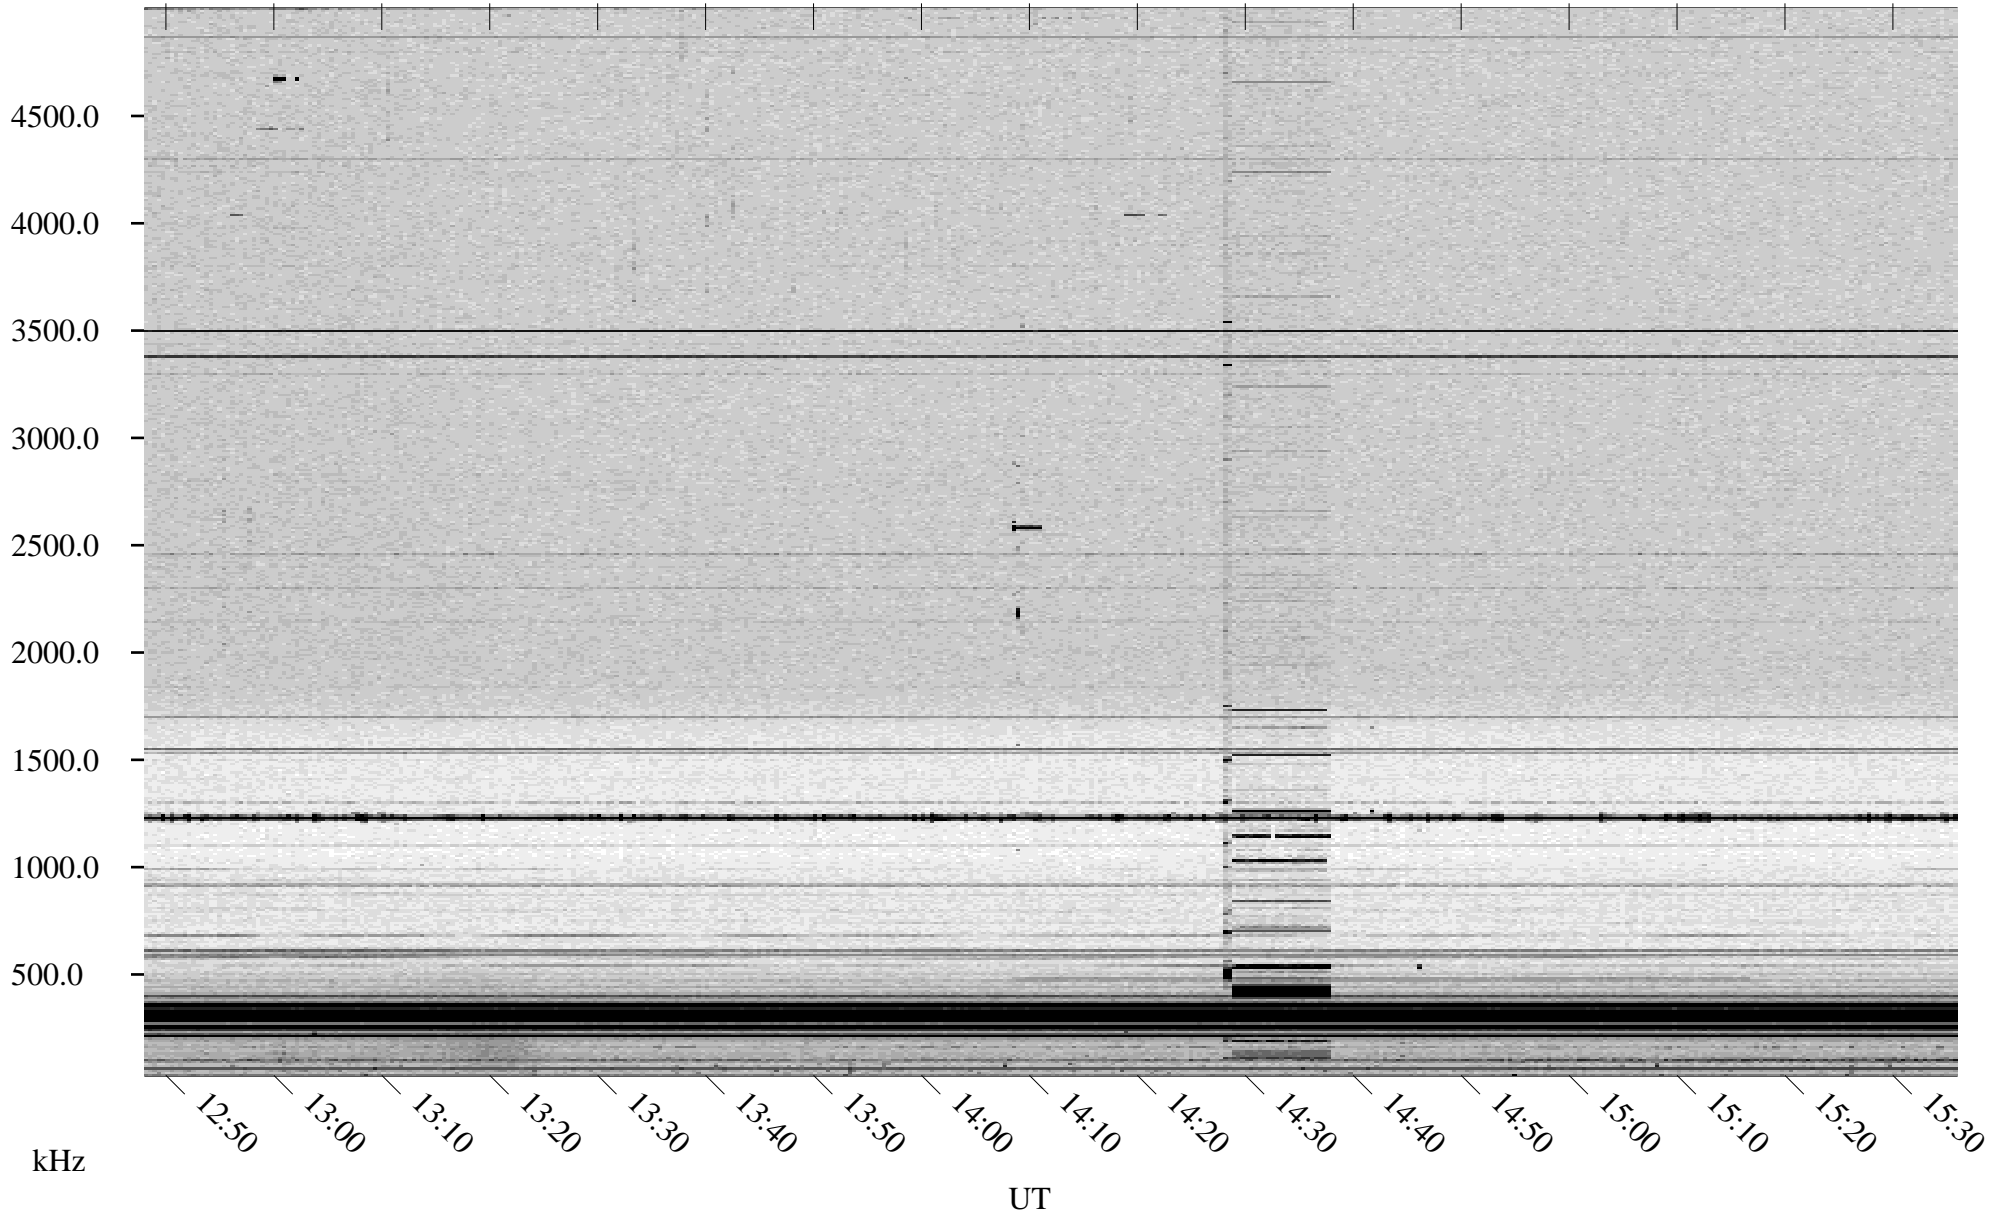

07/28/1998 Churchill, Manitoba

Linear Scale Black = 161 White = 15

ch98209l.r00m max_12

Page 1

07/28/1998 Churchill, Manitoba

Linear Scale Black = 161 White = 15

ch98209l.r00m max_12

Page 2

07/29/1998 Churchill, Manitoba

Linear Scale Black = 161 White = 15

ch98209l.r00m max_12

Page 3

07/29/1998 Churchill, Manitoba

Linear Scale Black = 161 White = 15

ch98209l.r00m max_12

Page 4

07/29/1998 Churchill, Manitoba

Linear Scale Black = 161 White = 15

ch98209l.r00m max_12

Page 5

07/29/1998 Churchill, Manitoba

Linear Scale Black = 161 White = 15

ch98209l.r00m max_12

Page 6

07/29/1998 Churchill, Manitoba

Linear Scale Black = 161 White = 15

ch98209l.r00m max_12

Page 7

07/29/1998 Churchill, Manitoba

Linear Scale Black = 161 White = 15

ch98209l.r00m max_12