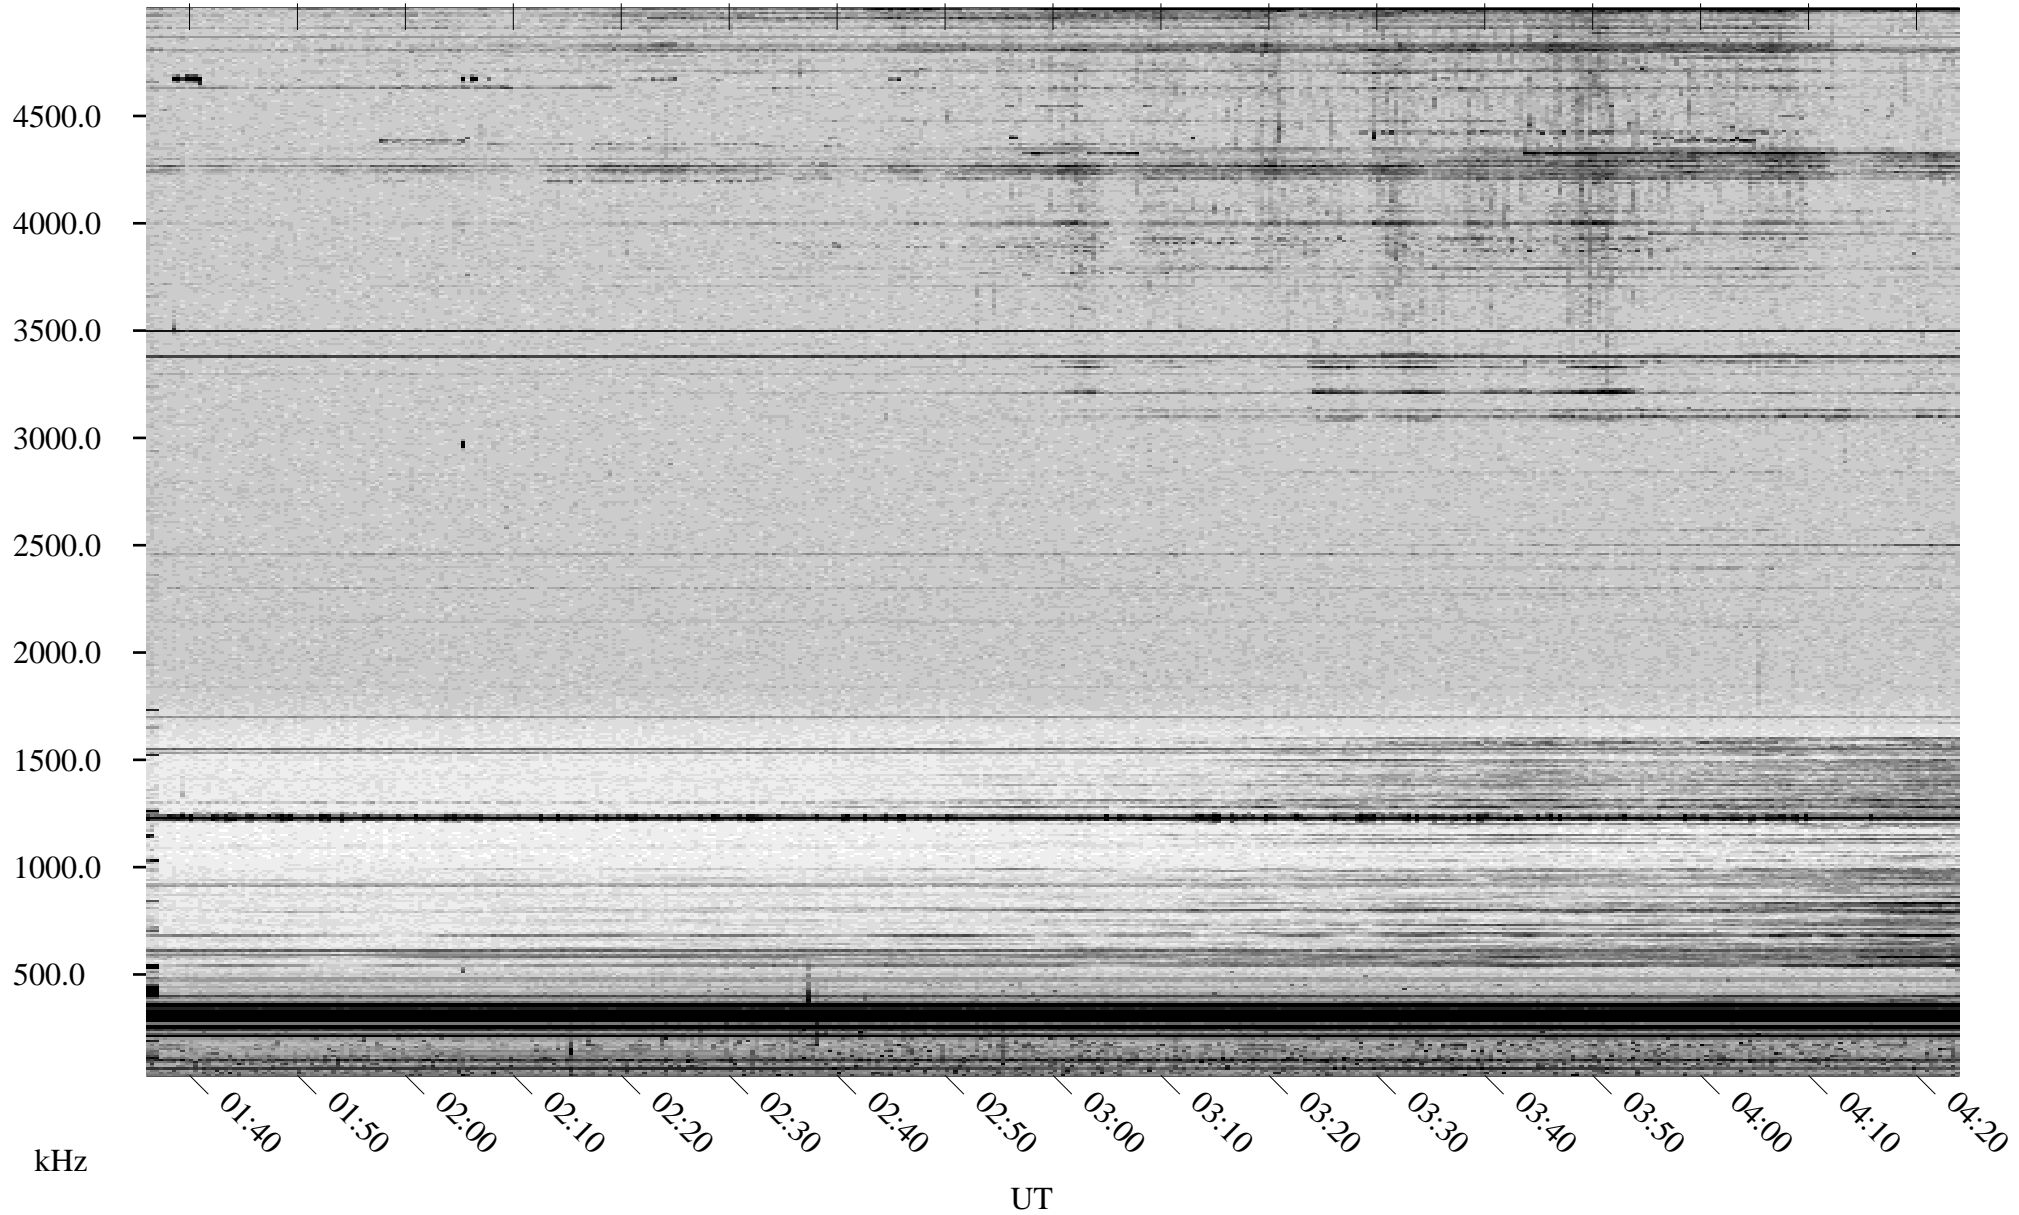

07/28/1998 Churchill, Manitoba

Linear Scale Black = 161 White = 15

ch98209l.r00m max_12

Page 1

07/28/1998 Churchill, Manitoba

Linear Scale Black = 161 White = 15

ch98209l.r00m max_12

Page 2

07/29/1998 Churchill, Manitoba

Linear Scale Black = 161 White = 15

ch98209l.r00m max_12

Page 3

07/29/1998 Churchill, Manitoba

Linear Scale Black = 161 White = 15

ch98209l.r00m max_12

Page 4

07/29/1998 Churchill, Manitoba

Linear Scale Black = 161 White = 15

ch98209l.r00m max_12

Page 5

07/29/1998 Churchill, Manitoba

Linear Scale Black = 161 White = 15

ch98209l.r00m max_12

Page 6

07/29/1998 Churchill, Manitoba

Linear Scale Black = 161 White = 15

ch98209l.r00m max_12

Page 7

07/29/1998 Churchill, Manitoba

Linear Scale Black = 161 White = 15

ch98209l.r00m max_12