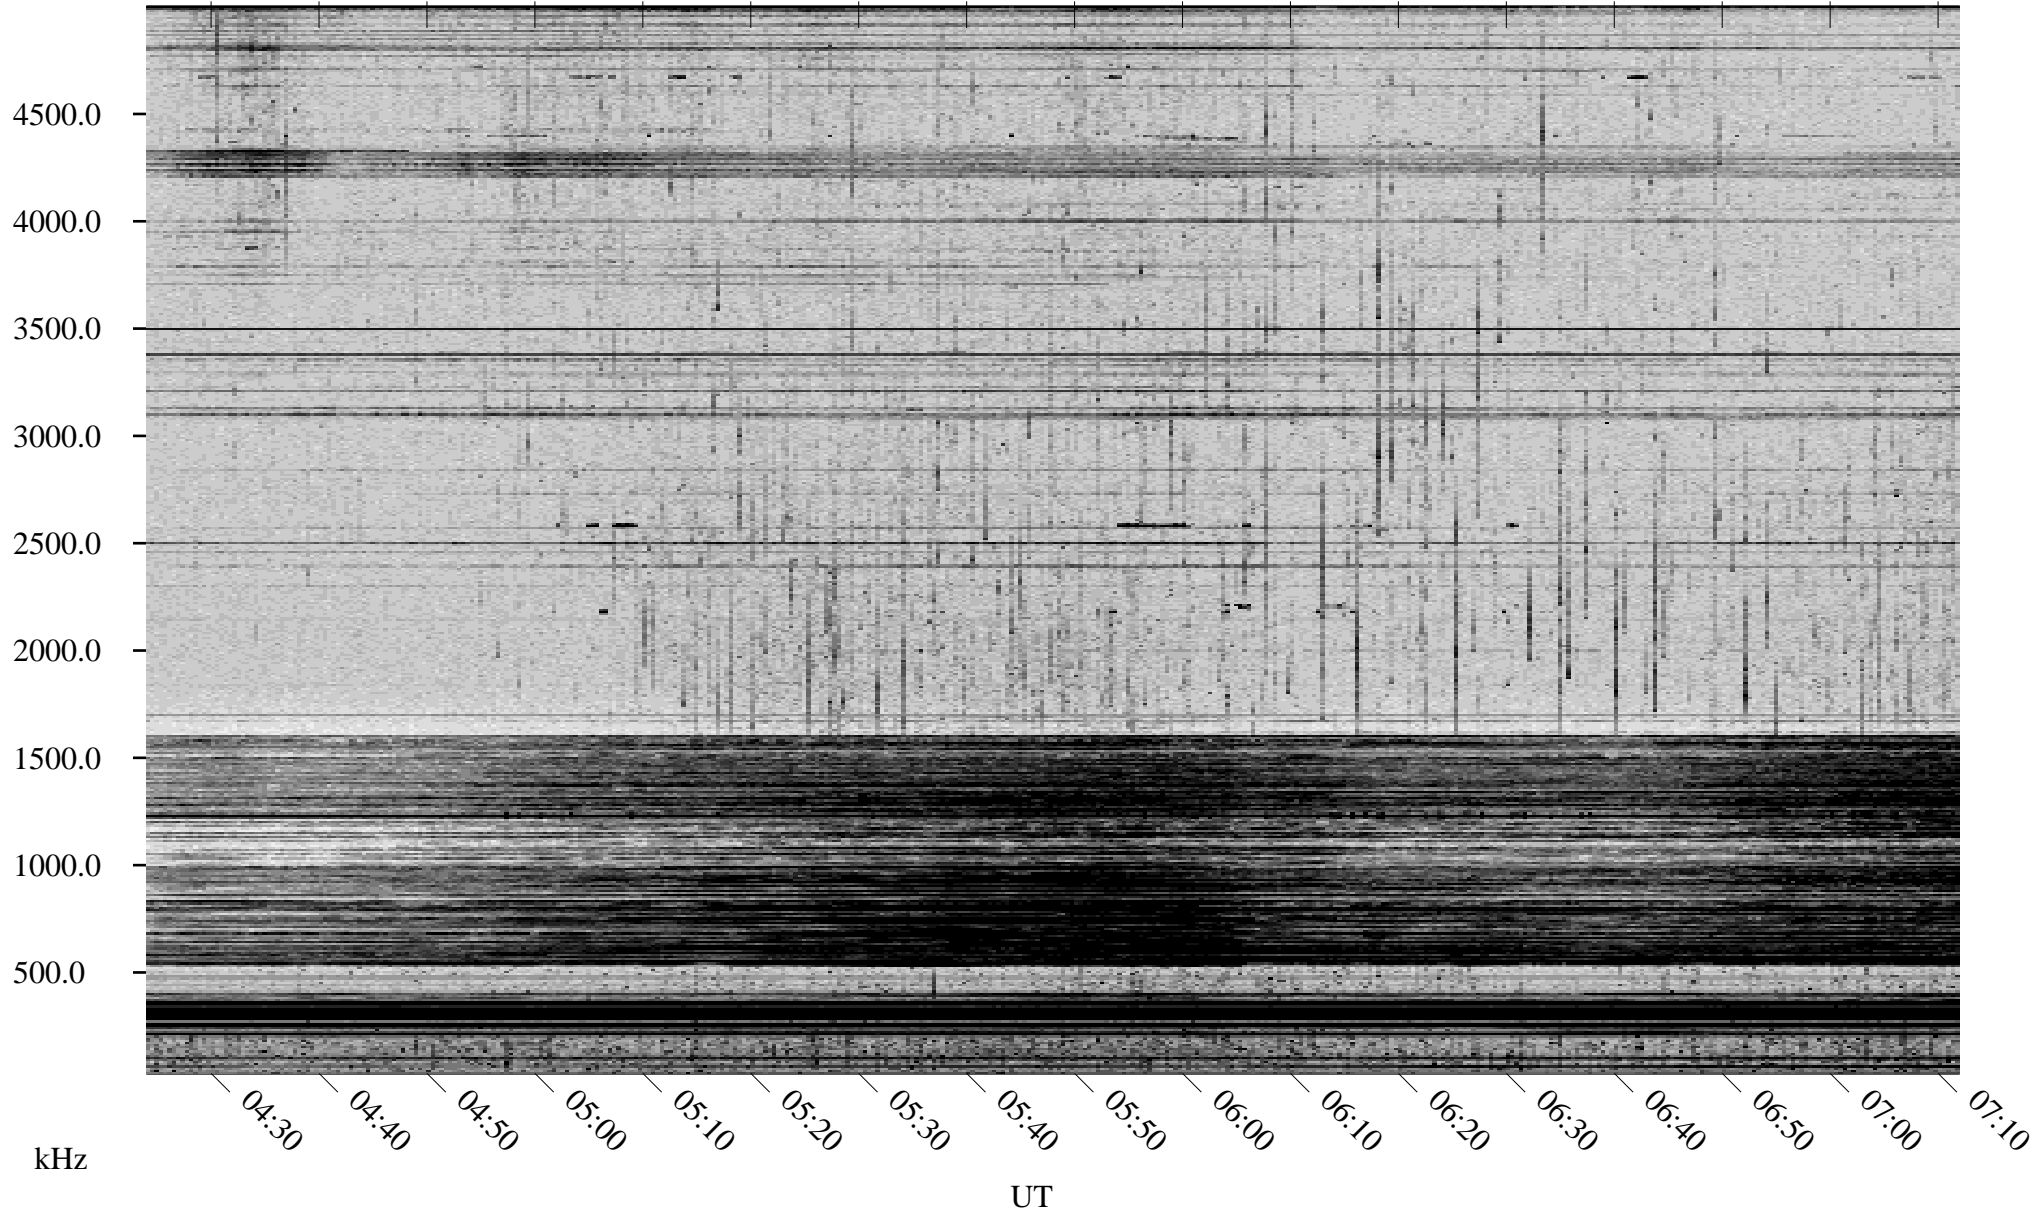

07/28/1998 Churchill, Manitoba

Linear Scale Black = 161 White = 15

ch98209l.r00m max_12

Page 1

07/28/1998 Churchill, Manitoba

Linear Scale Black = 161 White = 15

ch98209l.r00m max_12

Page 2

07/29/1998 Churchill, Manitoba

Linear Scale Black = 161 White = 15

ch98209l.r00m max_12

Page 3

07/29/1998 Churchill, Manitoba

Linear Scale Black = 161 White = 15

ch98209l.r00m max_12

Page 4

07/29/1998 Churchill, Manitoba

Linear Scale Black = 161 White = 15

ch98209l.r00m max_12

Page 5

07/29/1998 Churchill, Manitoba

Linear Scale Black = 161 White = 15

ch98209l.r00m max_12

Page 6

07/29/1998 Churchill, Manitoba

Linear Scale Black = 161 White = 15

ch98209l.r00m max_12

Page 7

07/29/1998 Churchill, Manitoba

Linear Scale Black = 161 White = 15

ch98209l.r00m max_12