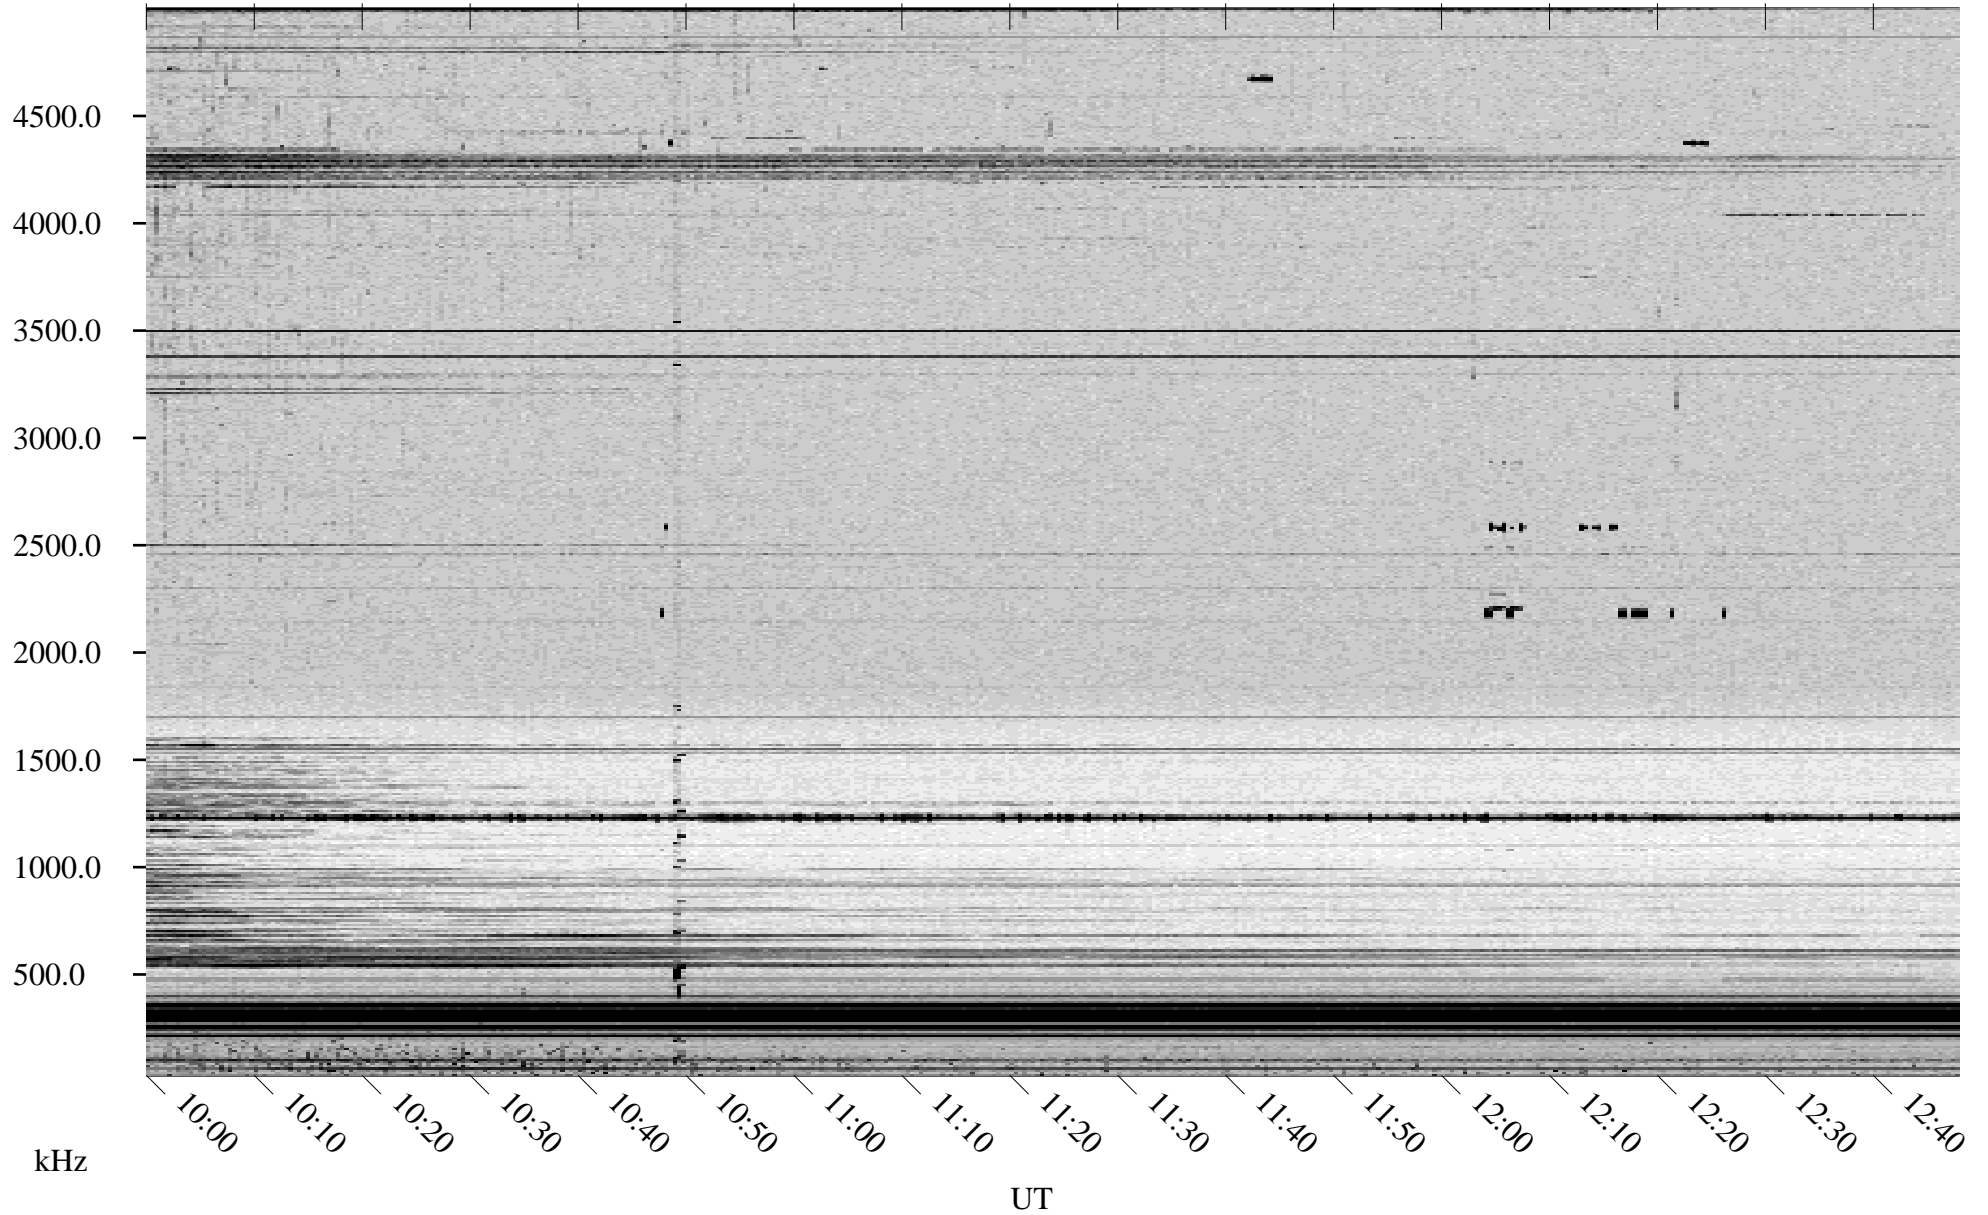

07/28/1998 Churchill, Manitoba

Linear Scale Black = 161 White = 15

ch98209l.r00m max_12

Page 1

07/28/1998 Churchill, Manitoba

Linear Scale Black = 161 White = 15

ch98209l.r00m max_12

Page 2

07/29/1998 Churchill, Manitoba

Linear Scale Black = 161 White = 15

ch98209l.r00m max_12

Page 3

07/29/1998 Churchill, Manitoba

Linear Scale Black = 161 White = 15

ch98209l.r00m max_12

Page 4

07/29/1998 Churchill, Manitoba

Linear Scale Black = 161 White = 15

ch98209l.r00m max_12

Page 5

07/29/1998 Churchill, Manitoba

Linear Scale Black = 161 White = 15

ch98209l.r00m max_12

Page 6

07/29/1998 Churchill, Manitoba

Linear Scale Black = 161 White = 15

ch98209l.r00m max_12

Page 7

07/29/1998 Churchill, Manitoba

Linear Scale Black = 161 White = 15

ch98209l.r00m max_12