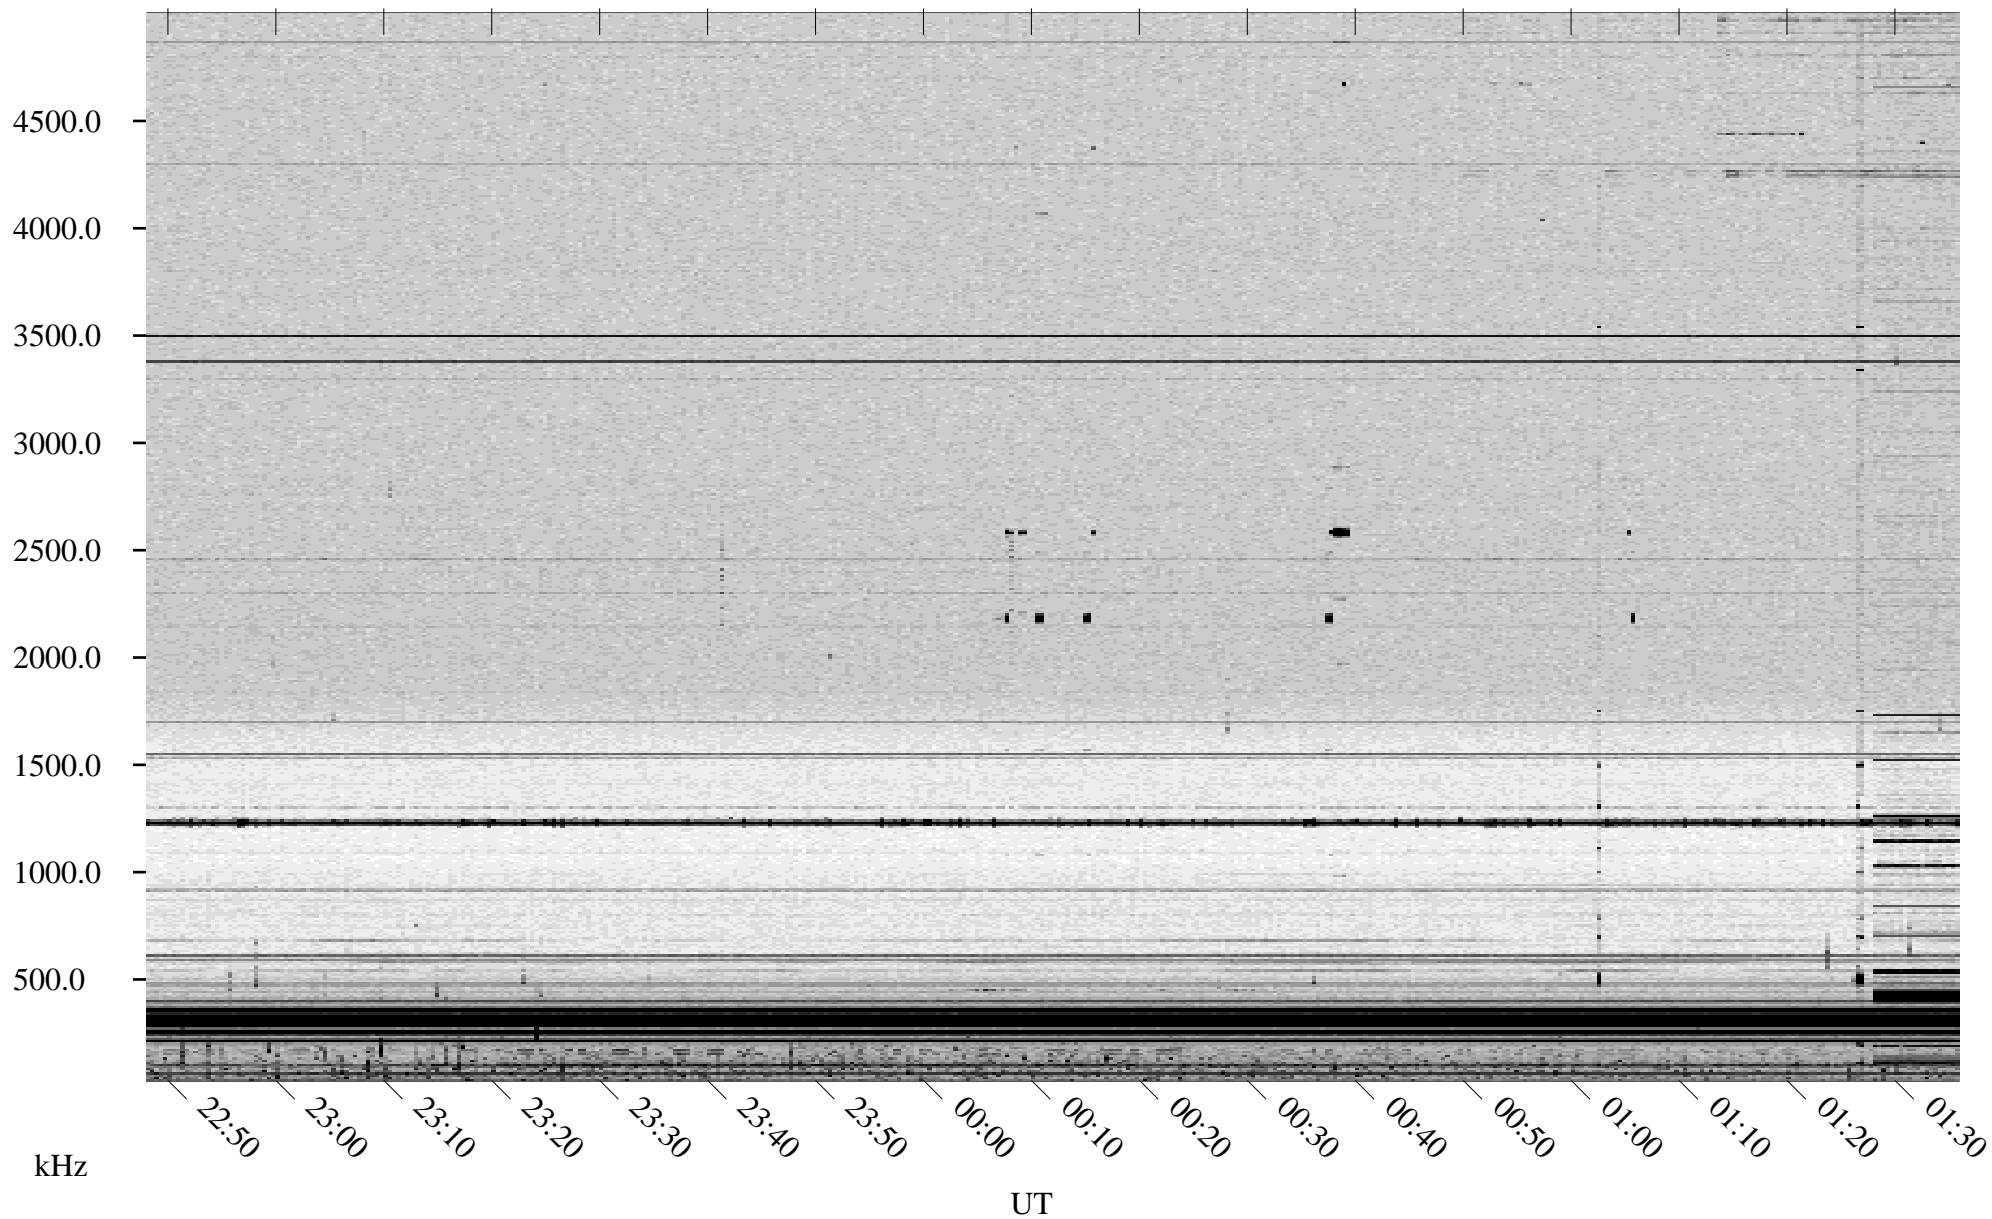

07/28/1998 Churchill, Manitoba

Linear Scale Black = 161 White = 15

ch98209l.r00m max_12

Page 1

07/28/1998 Churchill, Manitoba

Linear Scale Black = 161 White = 15

ch98209l.r00m max_12

Page 2

07/29/1998 Churchill, Manitoba

Linear Scale Black = 161 White = 15

ch98209l.r00m max_12

Page 3

07/29/1998 Churchill, Manitoba

Linear Scale Black = 161 White = 15

ch98209l.r00m max_12

Page 4

07/29/1998 Churchill, Manitoba

Linear Scale Black = 161 White = 15

ch98209l.r00m max_12

Page 5

07/29/1998 Churchill, Manitoba

Linear Scale Black = 161 White = 15

ch98209l.r00m max_12

Page 6

07/29/1998 Churchill, Manitoba

Linear Scale Black = 161 White = 15

ch98209l.r00m max_12

Page 7

07/29/1998 Churchill, Manitoba

Linear Scale Black = 161 White = 15

ch98209l.r00m max_12