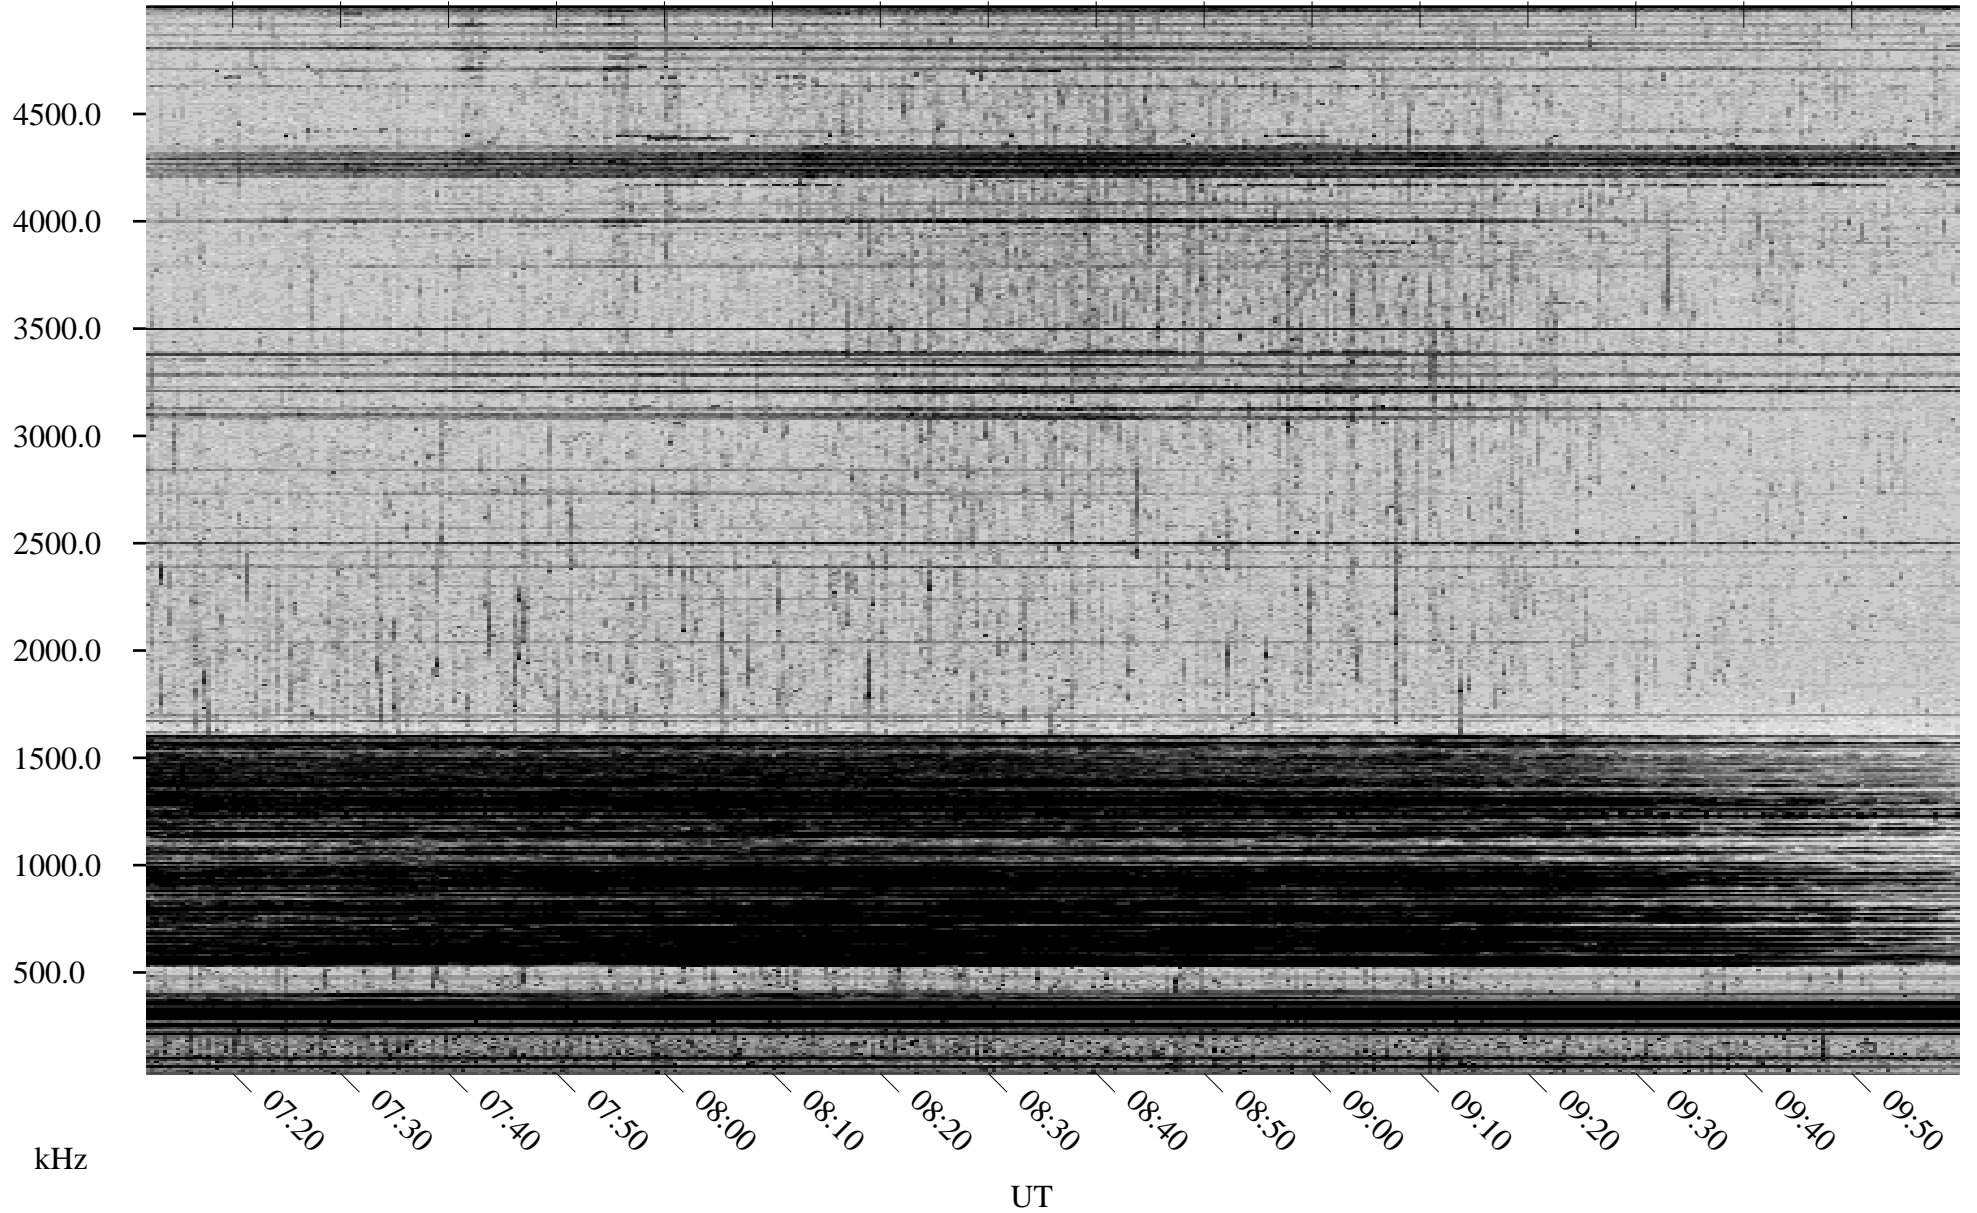

07/28/1998 Churchill, Manitoba

Linear Scale Black = 161 White = 15

ch98209l.r00m max_12

Page 1

07/28/1998 Churchill, Manitoba

Linear Scale Black = 161 White = 15

ch98209l.r00m max_12

Page 2

07/29/1998 Churchill, Manitoba

Linear Scale Black = 161 White = 15

ch98209l.r00m max_12

Page 3

07/29/1998 Churchill, Manitoba

Linear Scale Black = 161 White = 15

ch98209l.r00m max_12

Page 4

07/29/1998 Churchill, Manitoba

Linear Scale Black = 161 White = 15

ch98209l.r00m max_12

Page 5

07/29/1998 Churchill, Manitoba

Linear Scale Black = 161 White = 15

ch98209l.r00m max_12

Page 6

07/29/1998 Churchill, Manitoba

Linear Scale Black = 161 White = 15

ch98209l.r00m max_12

Page 7

07/29/1998 Churchill, Manitoba

Linear Scale Black = 161 White = 15

ch98209l.r00m max_12