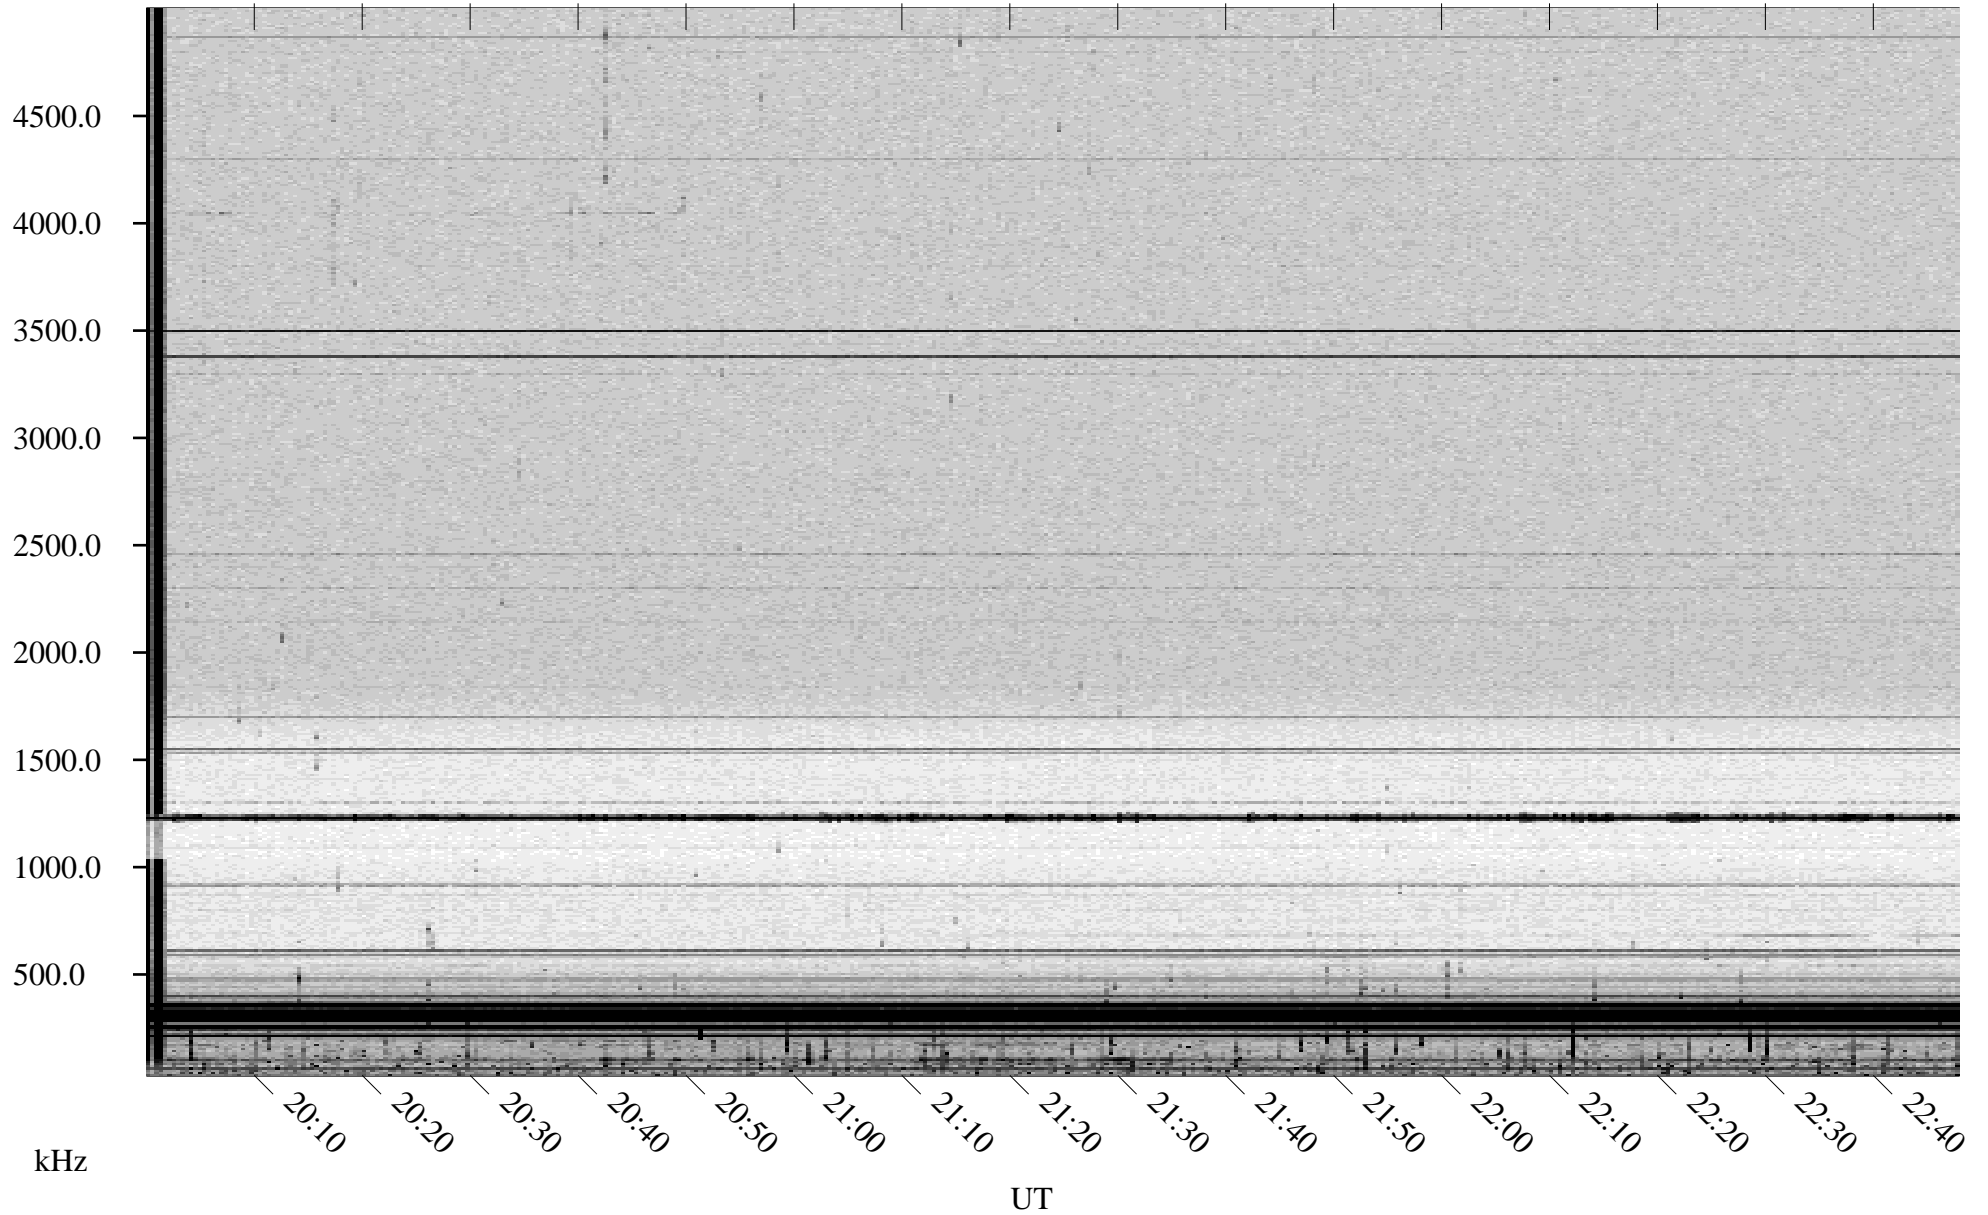

07/28/1998 Churchill, Manitoba

Linear Scale Black = 161 White = 15

ch98209l.r00m max_12

Page 1

07/28/1998 Churchill, Manitoba

Linear Scale Black = 161 White = 15

ch98209l.r00m max_12

Page 2

07/29/1998 Churchill, Manitoba

Linear Scale Black = 161 White = 15

ch98209l.r00m max_12

Page 3

07/29/1998 Churchill, Manitoba

Linear Scale Black = 161 White = 15

ch98209l.r00m max_12

Page 4

07/29/1998 Churchill, Manitoba

Linear Scale Black = 161 White = 15

ch98209l.r00m max_12

Page 5

07/29/1998 Churchill, Manitoba

Linear Scale Black = 161 White = 15

ch98209l.r00m max_12

Page 6

07/29/1998 Churchill, Manitoba

Linear Scale Black = 161 White = 15

ch98209l.r00m max_12

Page 7

07/29/1998 Churchill, Manitoba

Linear Scale Black = 161 White = 15

ch98209l.r00m max_12