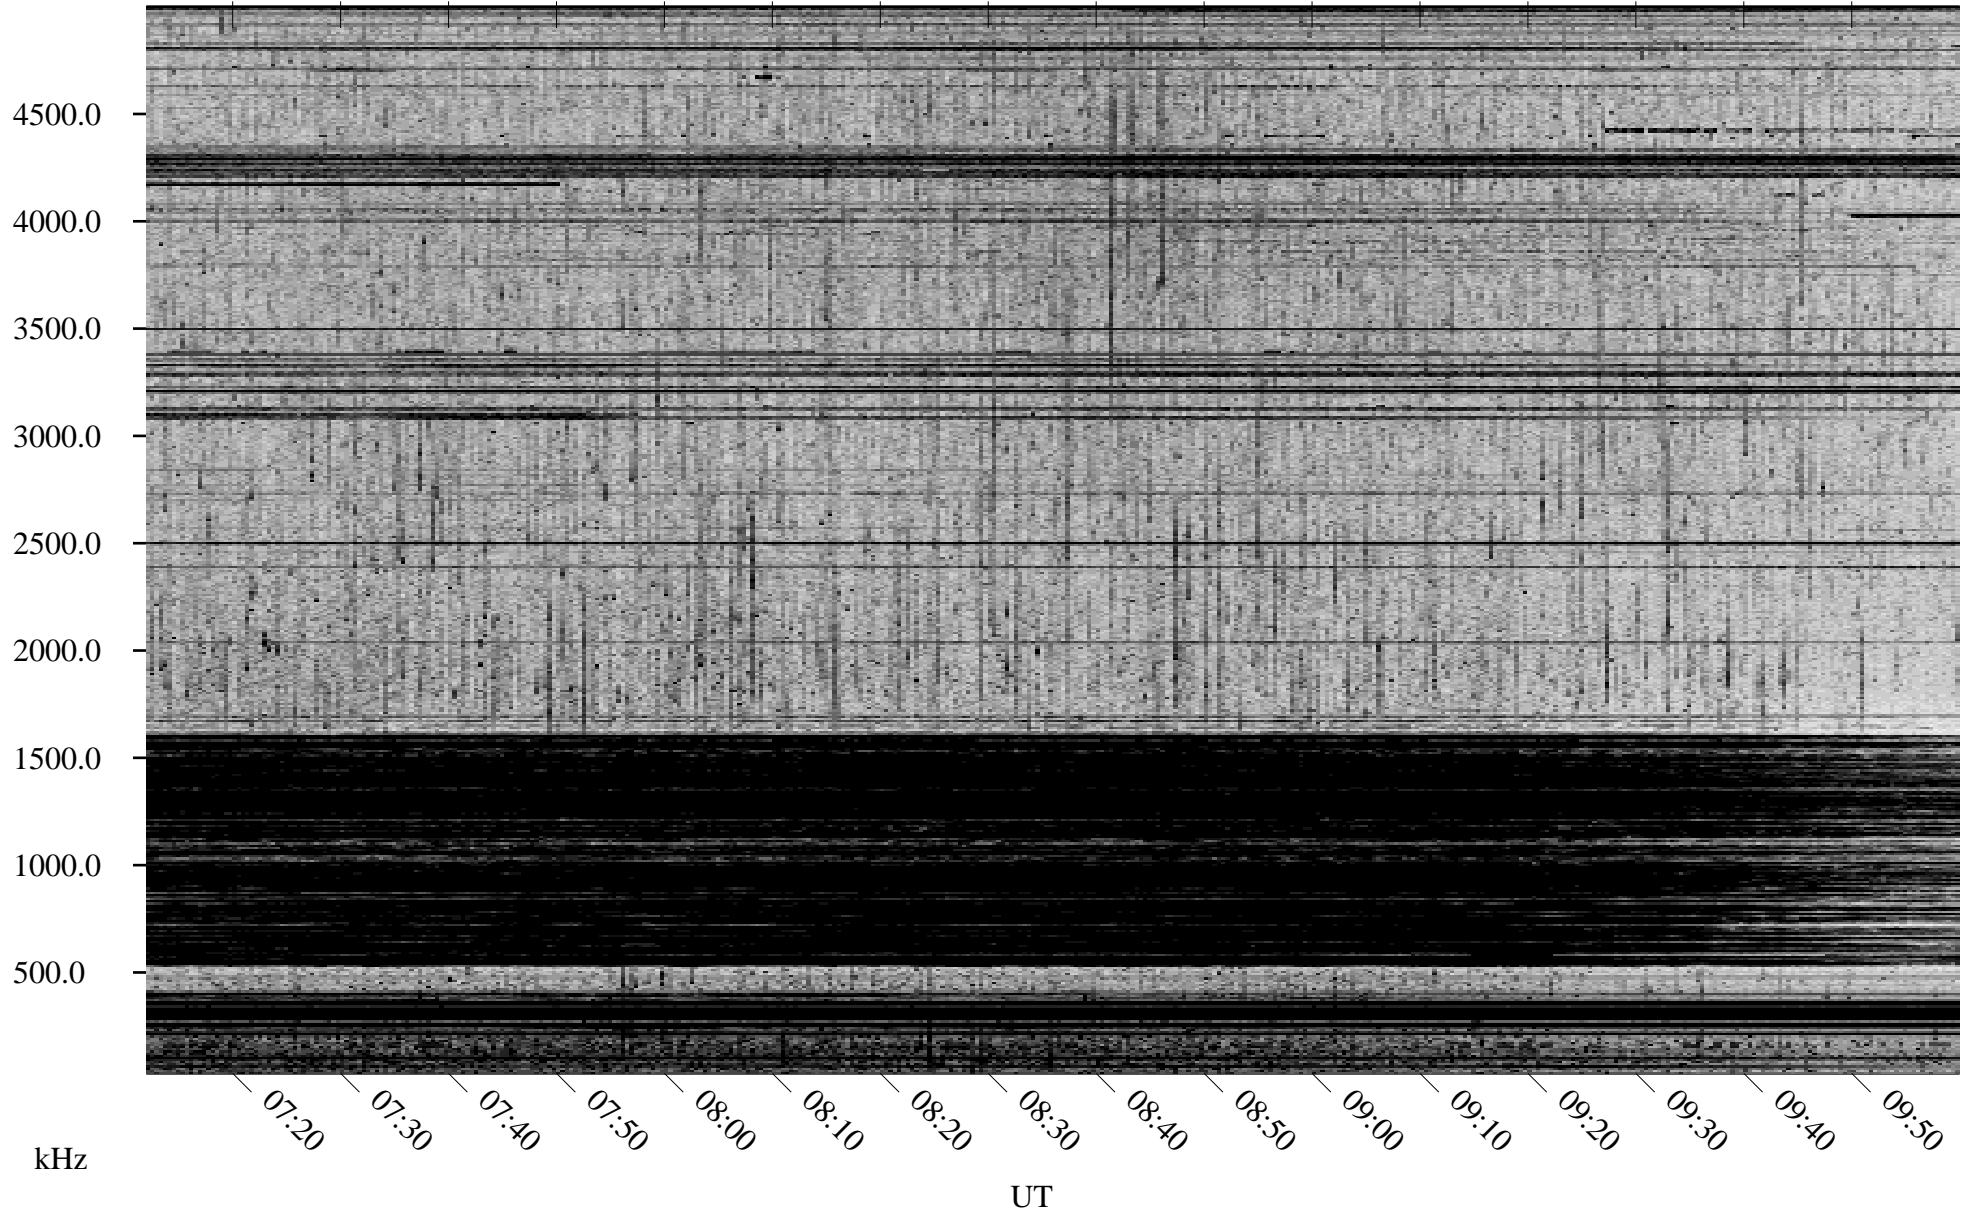

07/29/1998 Churchill, Manitoba

Linear Scale Black = 161 White = 15

ch98210l.r00m max_12

Page 1

07/29/1998 Churchill, Manitoba

Linear Scale Black = 161 White = 15

ch98210l.r00m max_12

Page 2

07/30/1998 Churchill, Manitoba

Linear Scale Black = 161 White = 15

ch98210l.r00m max_12

Page 3

07/30/1998 Churchill, Manitoba

Linear Scale Black = 161 White = 15

ch98210l.r00m max_12

Page 4

07/30/1998 Churchill, Manitoba

Linear Scale Black = 161 White = 15

ch98210l.r00m max_12

Page 5

07/30/1998 Churchill, Manitoba

Linear Scale Black = 161 White = 15

ch98210l.r00m max_12

Page 6

07/30/1998 Churchill, Manitoba

Linear Scale Black = 161 White = 15

ch98210l.r00m max_12

Page 7

07/30/1998 Churchill, Manitoba

Linear Scale Black = 161 White = 15

ch98210l.r00m max_12

Page 8