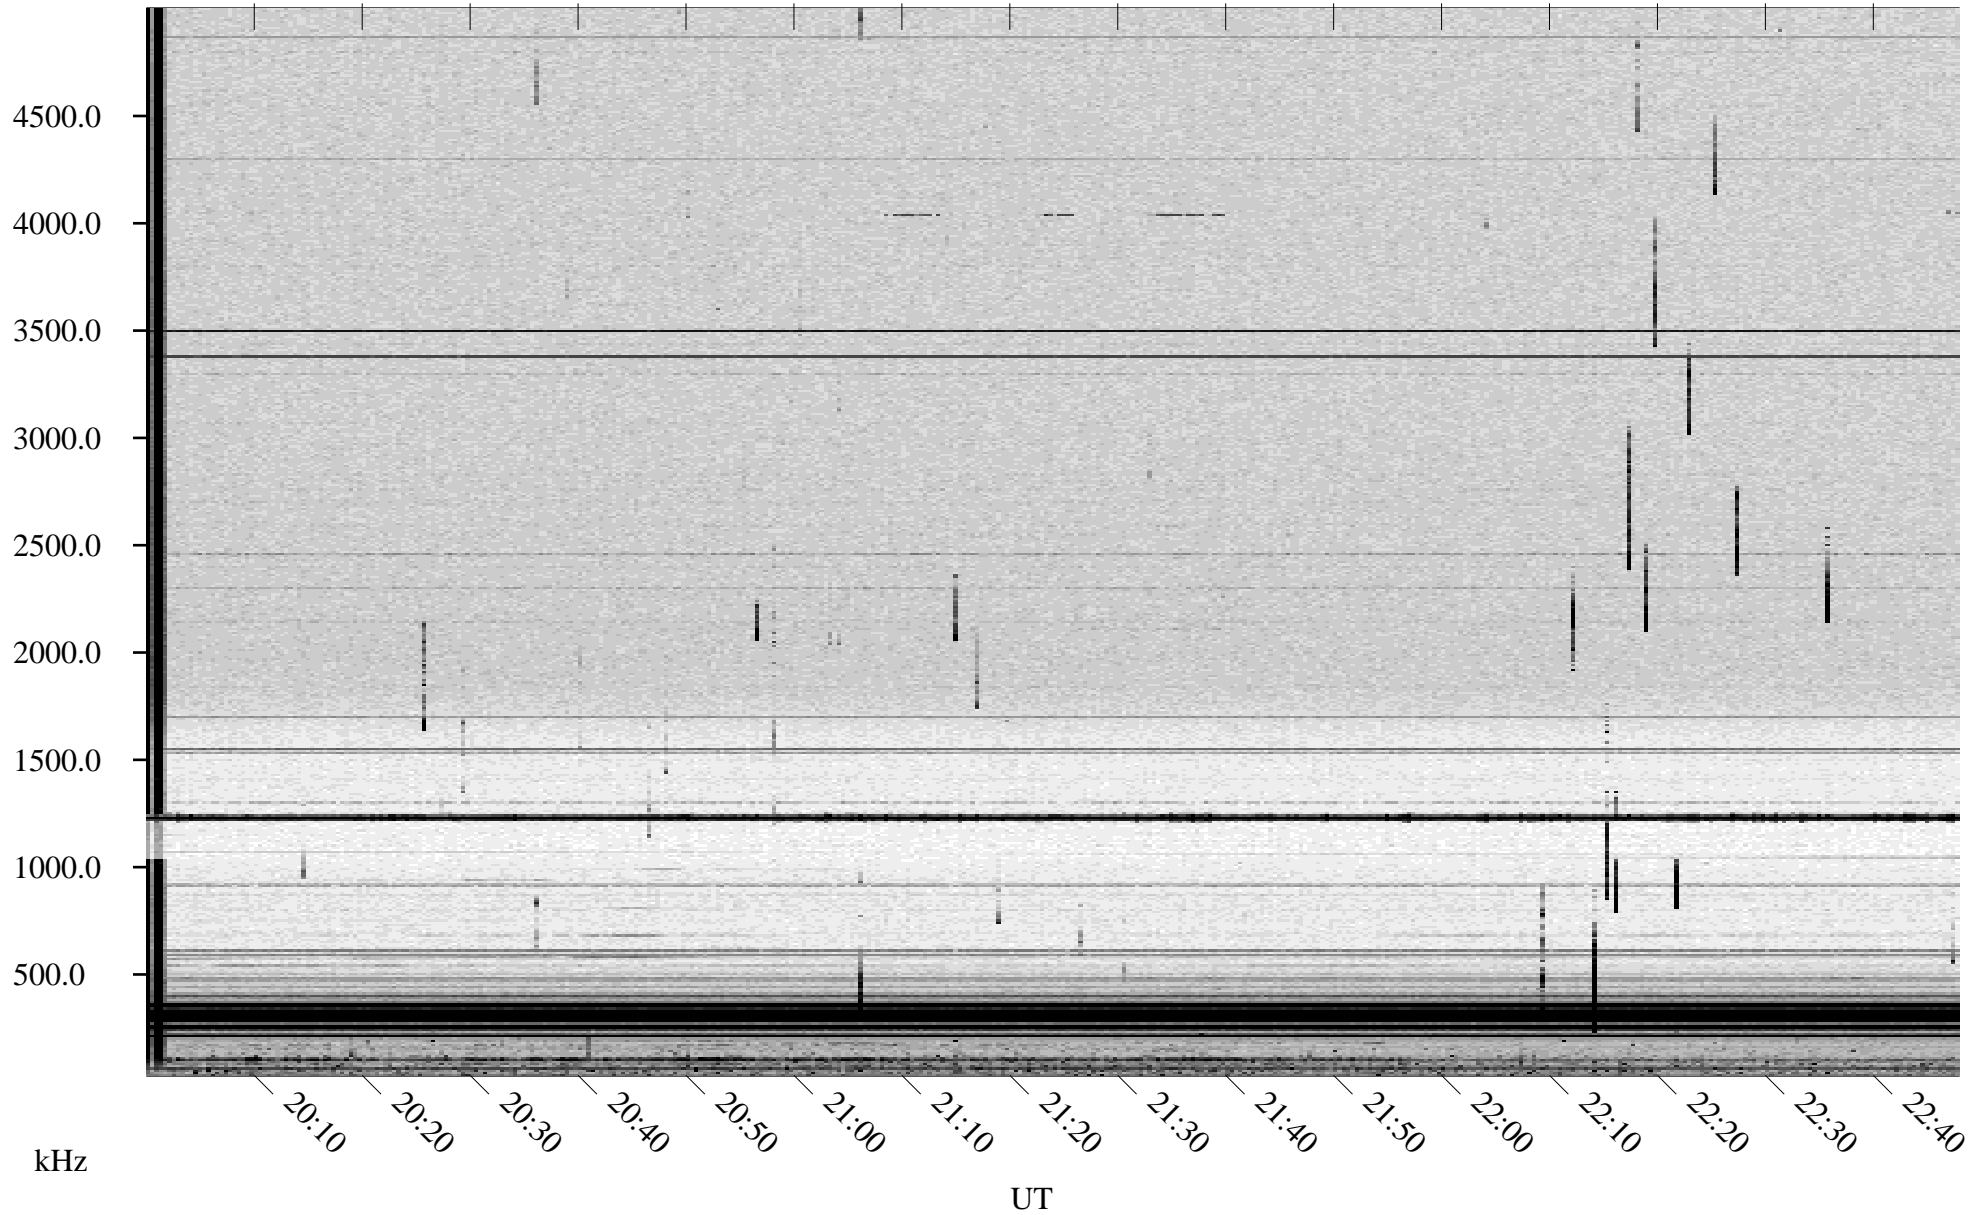

07/29/1998 Churchill, Manitoba

Linear Scale Black = 161 White = 15

ch98210l.r00m max_12

Page 1

07/29/1998 Churchill, Manitoba

Linear Scale Black = 161 White = 15

ch98210l.r00m max_12

Page 2

07/30/1998 Churchill, Manitoba

Linear Scale Black = 161 White = 15

ch98210l.r00m max_12

Page 3

07/30/1998 Churchill, Manitoba

Linear Scale Black = 161 White = 15

ch98210l.r00m max_12

Page 4

07/30/1998 Churchill, Manitoba

Linear Scale Black = 161 White = 15

ch98210l.r00m max_12

Page 5

07/30/1998 Churchill, Manitoba

Linear Scale Black = 161 White = 15

ch98210l.r00m max_12

Page 6

07/30/1998 Churchill, Manitoba

Linear Scale Black = 161 White = 15

ch98210l.r00m max_12

Page 7

07/30/1998 Churchill, Manitoba

Linear Scale Black = 161 White = 15

ch98210l.r00m max_12

Page 8