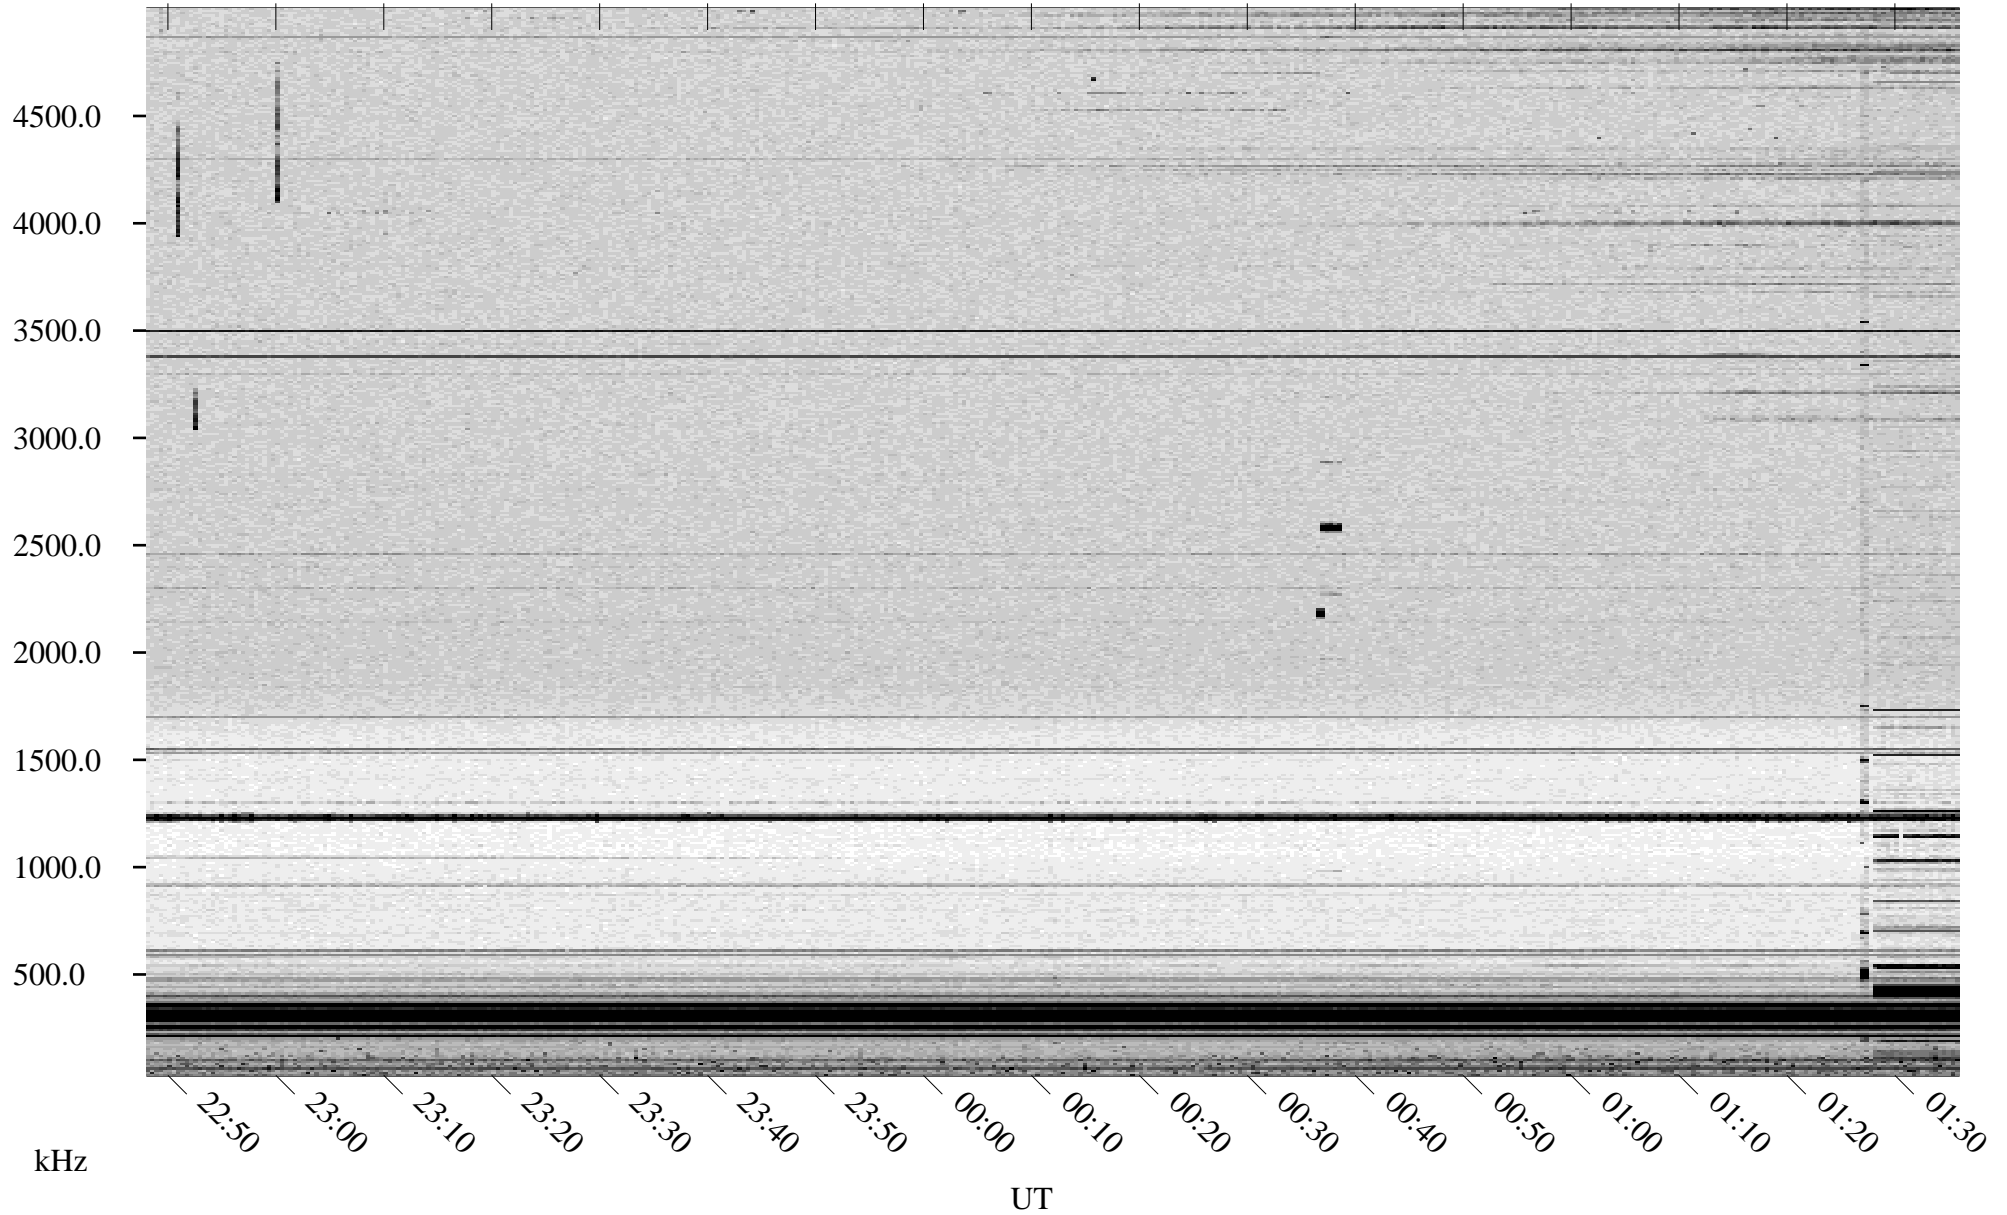

07/29/1998 Churchill, Manitoba

Linear Scale Black = 161 White = 15

ch98210l.r00m max_12

Page 1

07/29/1998 Churchill, Manitoba

Linear Scale Black = 161 White = 15

ch98210l.r00m max_12

Page 2

07/30/1998 Churchill, Manitoba

Linear Scale Black = 161 White = 15

ch98210l.r00m max_12

Page 3

07/30/1998 Churchill, Manitoba

Linear Scale Black = 161 White = 15

ch98210l.r00m max_12

Page 4

07/30/1998 Churchill, Manitoba

Linear Scale Black = 161 White = 15

ch98210l.r00m max_12

Page 5

07/30/1998 Churchill, Manitoba

Linear Scale Black = 161 White = 15

ch98210l.r00m max_12

Page 6

07/30/1998 Churchill, Manitoba

Linear Scale Black = 161 White = 15

ch98210l.r00m max_12

Page 7

07/30/1998 Churchill, Manitoba

Linear Scale Black = 161 White = 15

ch98210l.r00m max_12

Page 8