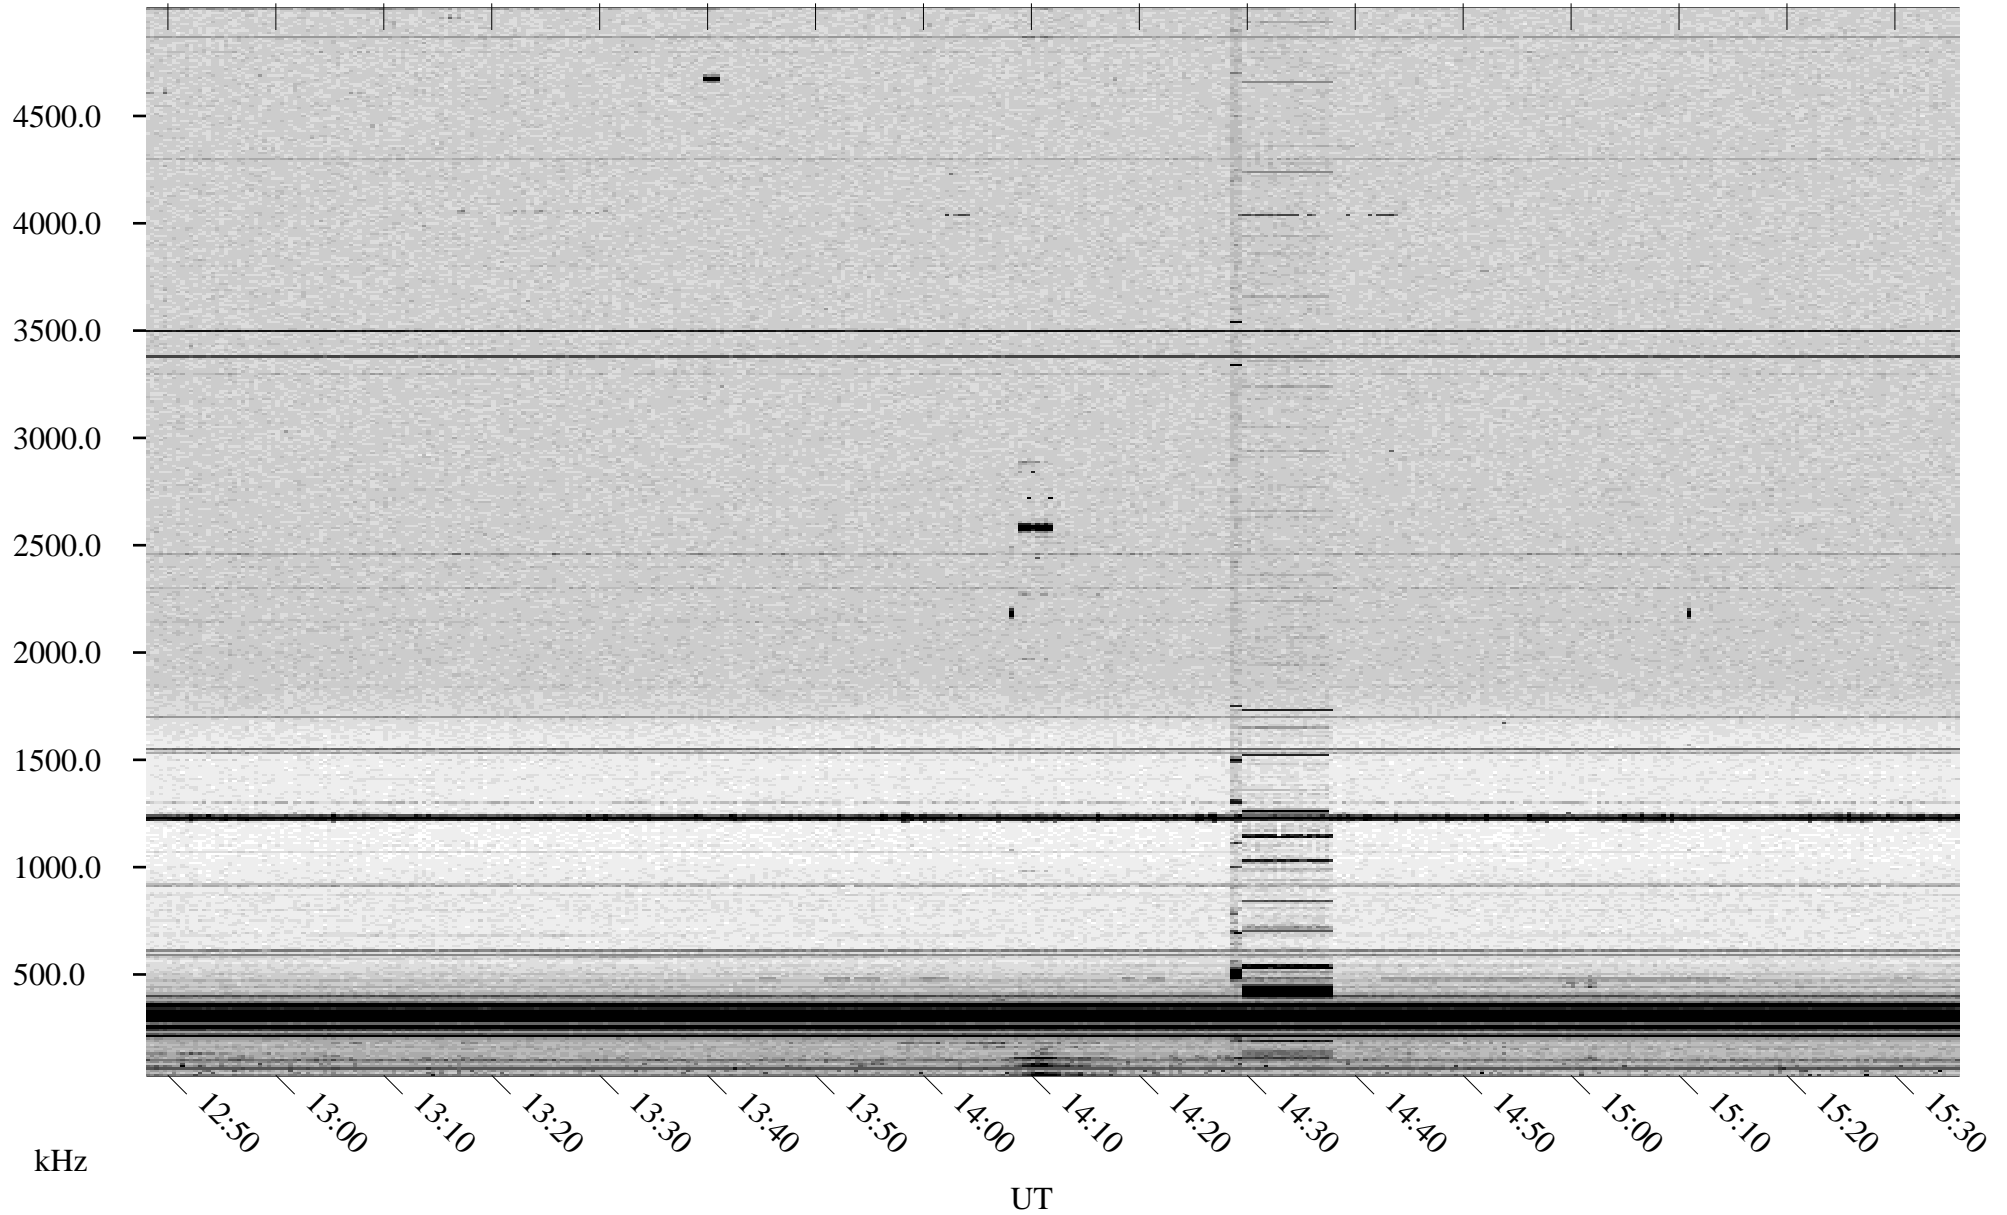

07/29/1998 Churchill, Manitoba

Linear Scale Black = 161 White = 15

ch98210l.r00m max_12

Page 1

07/29/1998 Churchill, Manitoba

Linear Scale Black = 161 White = 15

ch98210l.r00m max_12

Page 2

07/30/1998 Churchill, Manitoba

Linear Scale Black = 161 White = 15

ch98210l.r00m max_12

Page 3

07/30/1998 Churchill, Manitoba

Linear Scale Black = 161 White = 15

ch98210l.r00m max_12

Page 4

07/30/1998 Churchill, Manitoba

Linear Scale Black = 161 White = 15

ch98210l.r00m max_12

Page 5

07/30/1998 Churchill, Manitoba

Linear Scale Black = 161 White = 15

ch98210l.r00m max_12

Page 6

07/30/1998 Churchill, Manitoba

Linear Scale Black = 161 White = 15

ch98210l.r00m max_12

Page 7

07/30/1998 Churchill, Manitoba

Linear Scale Black = 161 White = 15

ch98210l.r00m max_12

Page 8