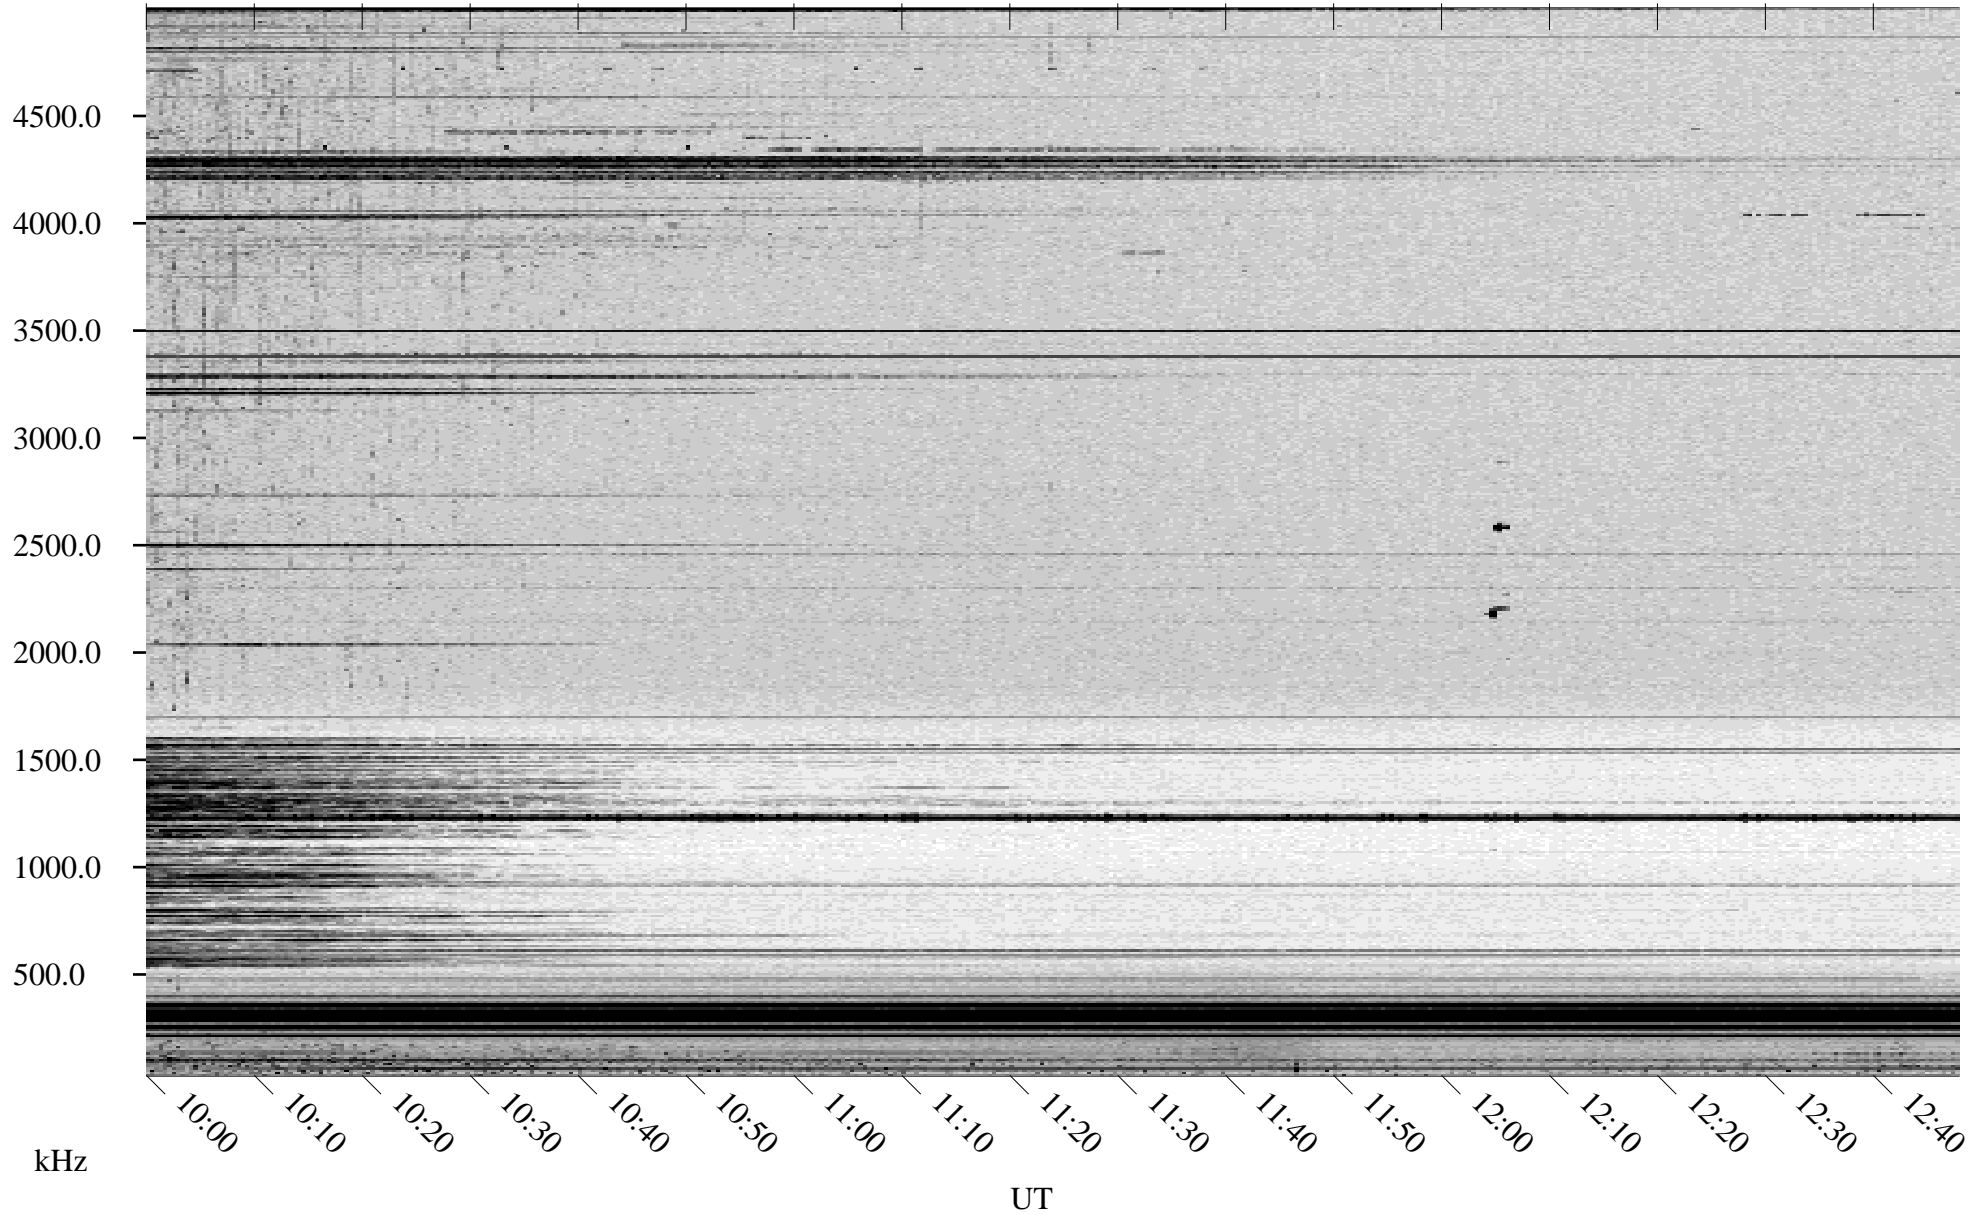

07/29/1998 Churchill, Manitoba

Linear Scale Black = 161 White = 15

ch98210l.r00m max_12

Page 1

07/29/1998 Churchill, Manitoba

Linear Scale Black = 161 White = 15

ch98210l.r00m max_12

Page 2

07/30/1998 Churchill, Manitoba

Linear Scale Black = 161 White = 15

ch98210l.r00m max_12

Page 3

07/30/1998 Churchill, Manitoba

Linear Scale Black = 161 White = 15

ch98210l.r00m max_12

Page 4

07/30/1998 Churchill, Manitoba

Linear Scale Black = 161 White = 15

ch98210l.r00m max_12

Page 5

07/30/1998 Churchill, Manitoba

Linear Scale Black = 161 White = 15

ch98210l.r00m max_12

Page 6

07/30/1998 Churchill, Manitoba

Linear Scale Black = 161 White = 15

ch98210l.r00m max_12

Page 7

07/30/1998 Churchill, Manitoba

Linear Scale Black = 161 White = 15

ch98210l.r00m max_12

Page 8