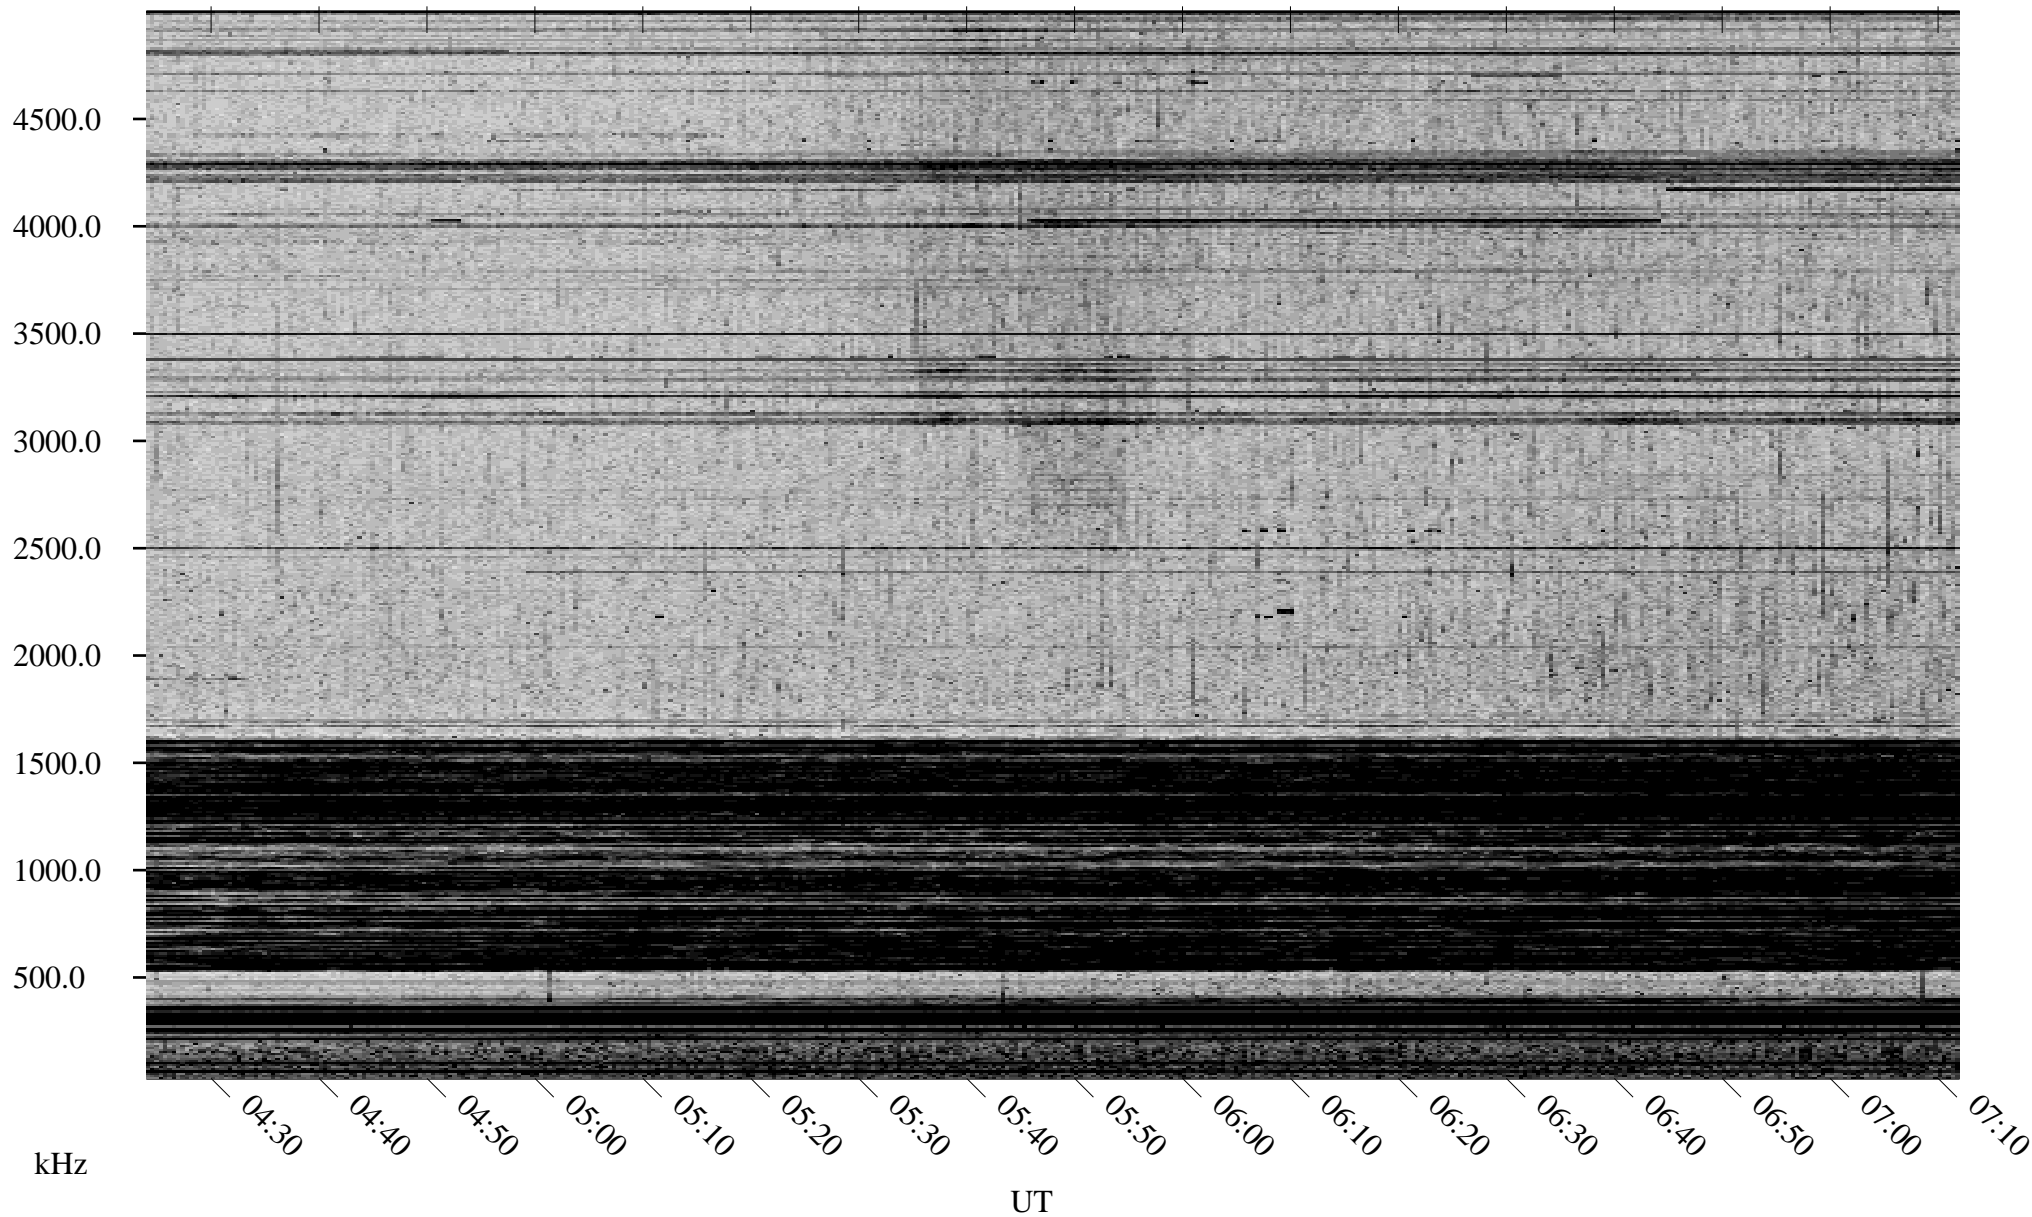

07/29/1998 Churchill, Manitoba

Linear Scale Black = 161 White = 15

ch98210l.r00m max_12

Page 1

07/29/1998 Churchill, Manitoba

Linear Scale Black = 161 White = 15

ch98210l.r00m max_12

Page 2

07/30/1998 Churchill, Manitoba

Linear Scale Black = 161 White = 15

ch98210l.r00m max_12

Page 3

07/30/1998 Churchill, Manitoba

Linear Scale Black = 161 White = 15

ch98210l.r00m max_12

Page 4

07/30/1998 Churchill, Manitoba

Linear Scale Black = 161 White = 15

ch98210l.r00m max_12

Page 5

07/30/1998 Churchill, Manitoba

Linear Scale Black = 161 White = 15

ch98210l.r00m max_12

Page 6

07/30/1998 Churchill, Manitoba

Linear Scale Black = 161 White = 15

ch98210l.r00m max_12

Page 7

07/30/1998 Churchill, Manitoba

Linear Scale Black = 161 White = 15

ch98210l.r00m max_12

Page 8