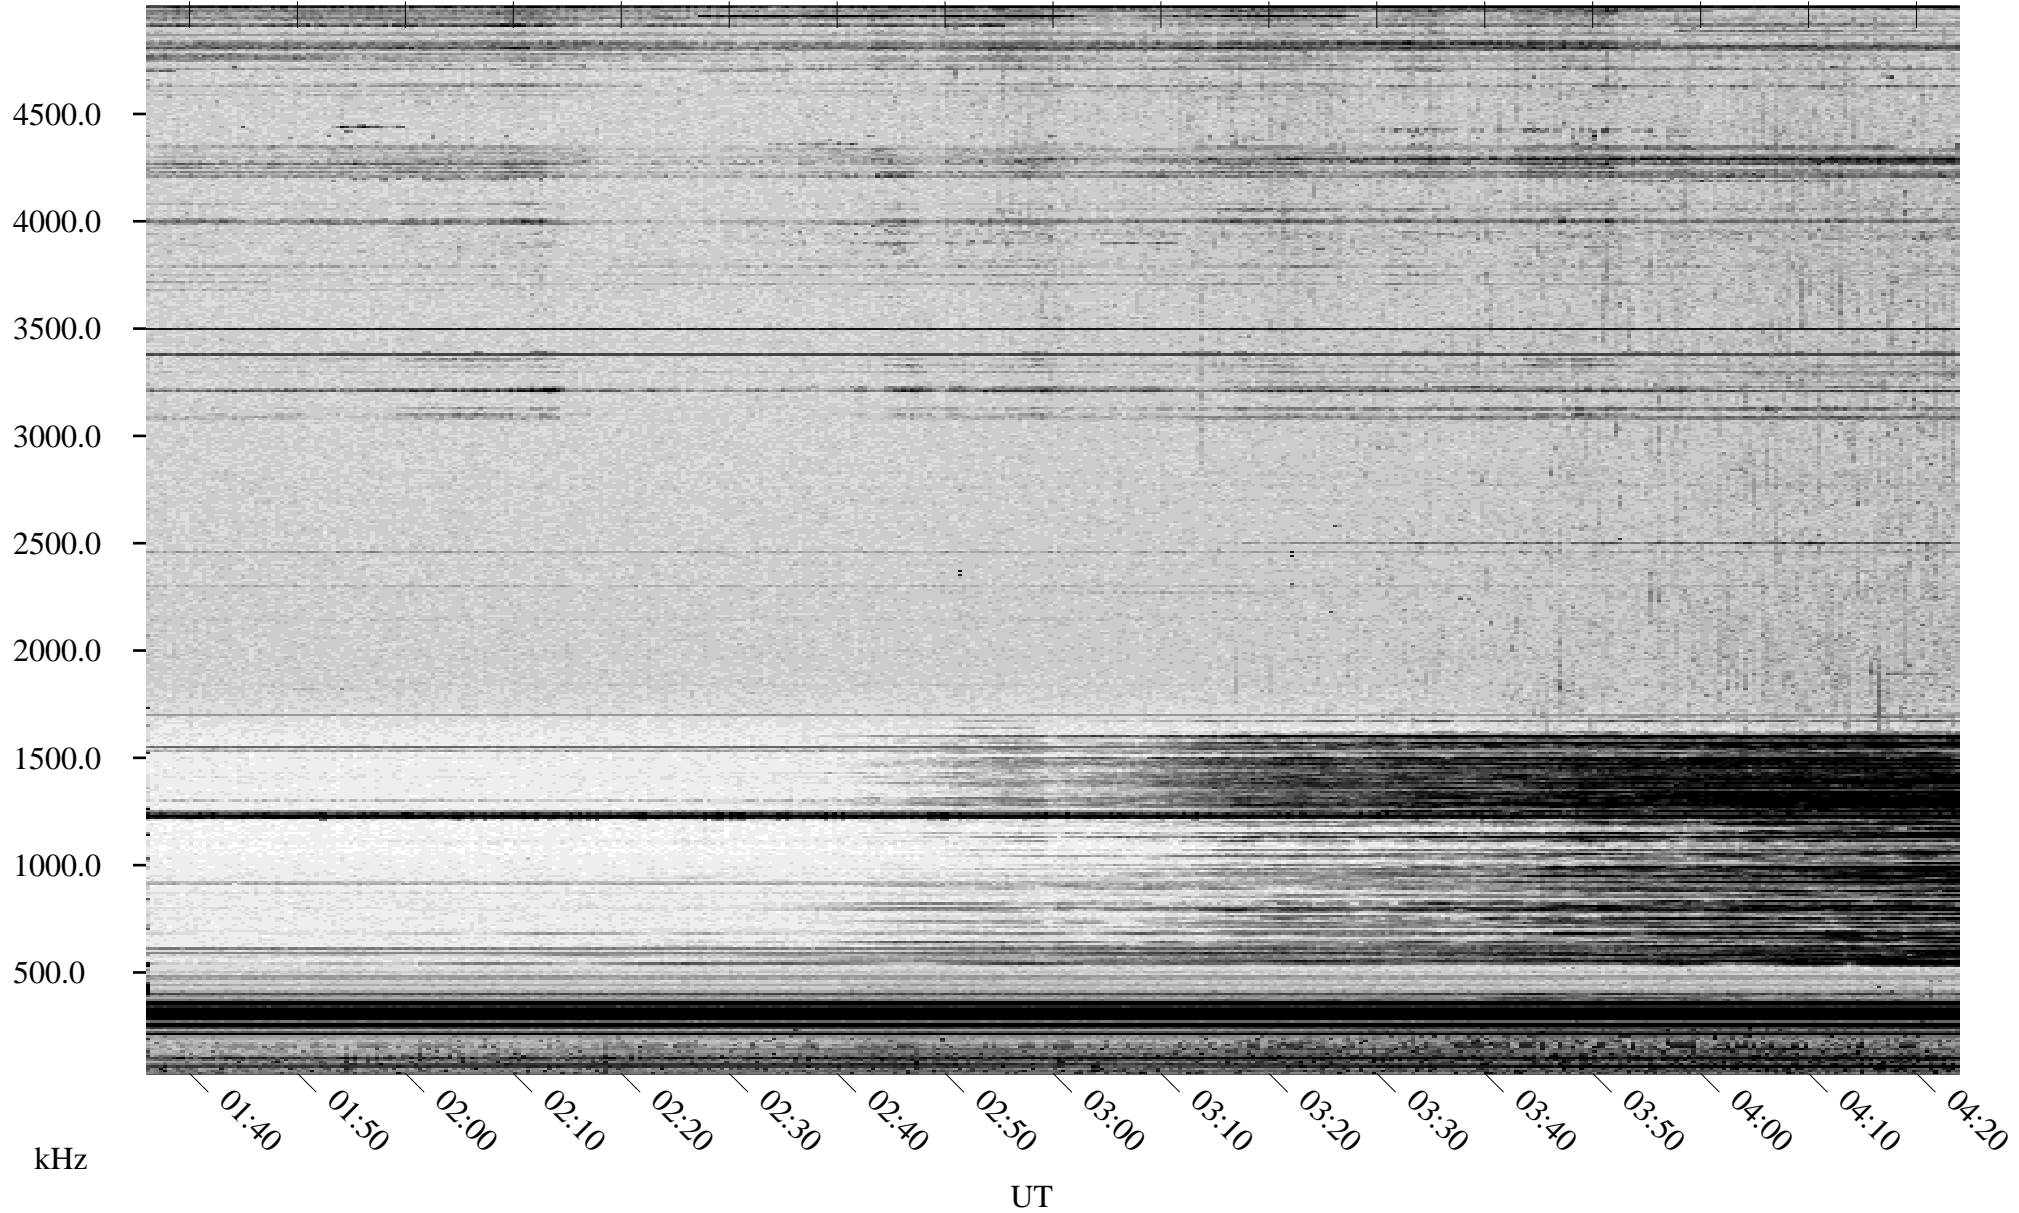

07/29/1998 Churchill, Manitoba

Linear Scale Black = 161 White = 15

ch98210l.r00m max_12

Page 1

07/29/1998 Churchill, Manitoba

Linear Scale Black = 161 White = 15

ch98210l.r00m max_12

Page 2

07/30/1998 Churchill, Manitoba

Linear Scale Black = 161 White = 15

ch98210l.r00m max_12

Page 3

07/30/1998 Churchill, Manitoba

Linear Scale Black = 161 White = 15

ch98210l.r00m max_12

Page 4

07/30/1998 Churchill, Manitoba

Linear Scale Black = 161 White = 15

ch98210l.r00m max_12

Page 5

07/30/1998 Churchill, Manitoba

Linear Scale Black = 161 White = 15

ch98210l.r00m max_12

Page 6

07/30/1998 Churchill, Manitoba

Linear Scale Black = 161 White = 15

ch98210l.r00m max_12

Page 7

07/30/1998 Churchill, Manitoba

Linear Scale Black = 161 White = 15

ch98210l.r00m max_12

Page 8