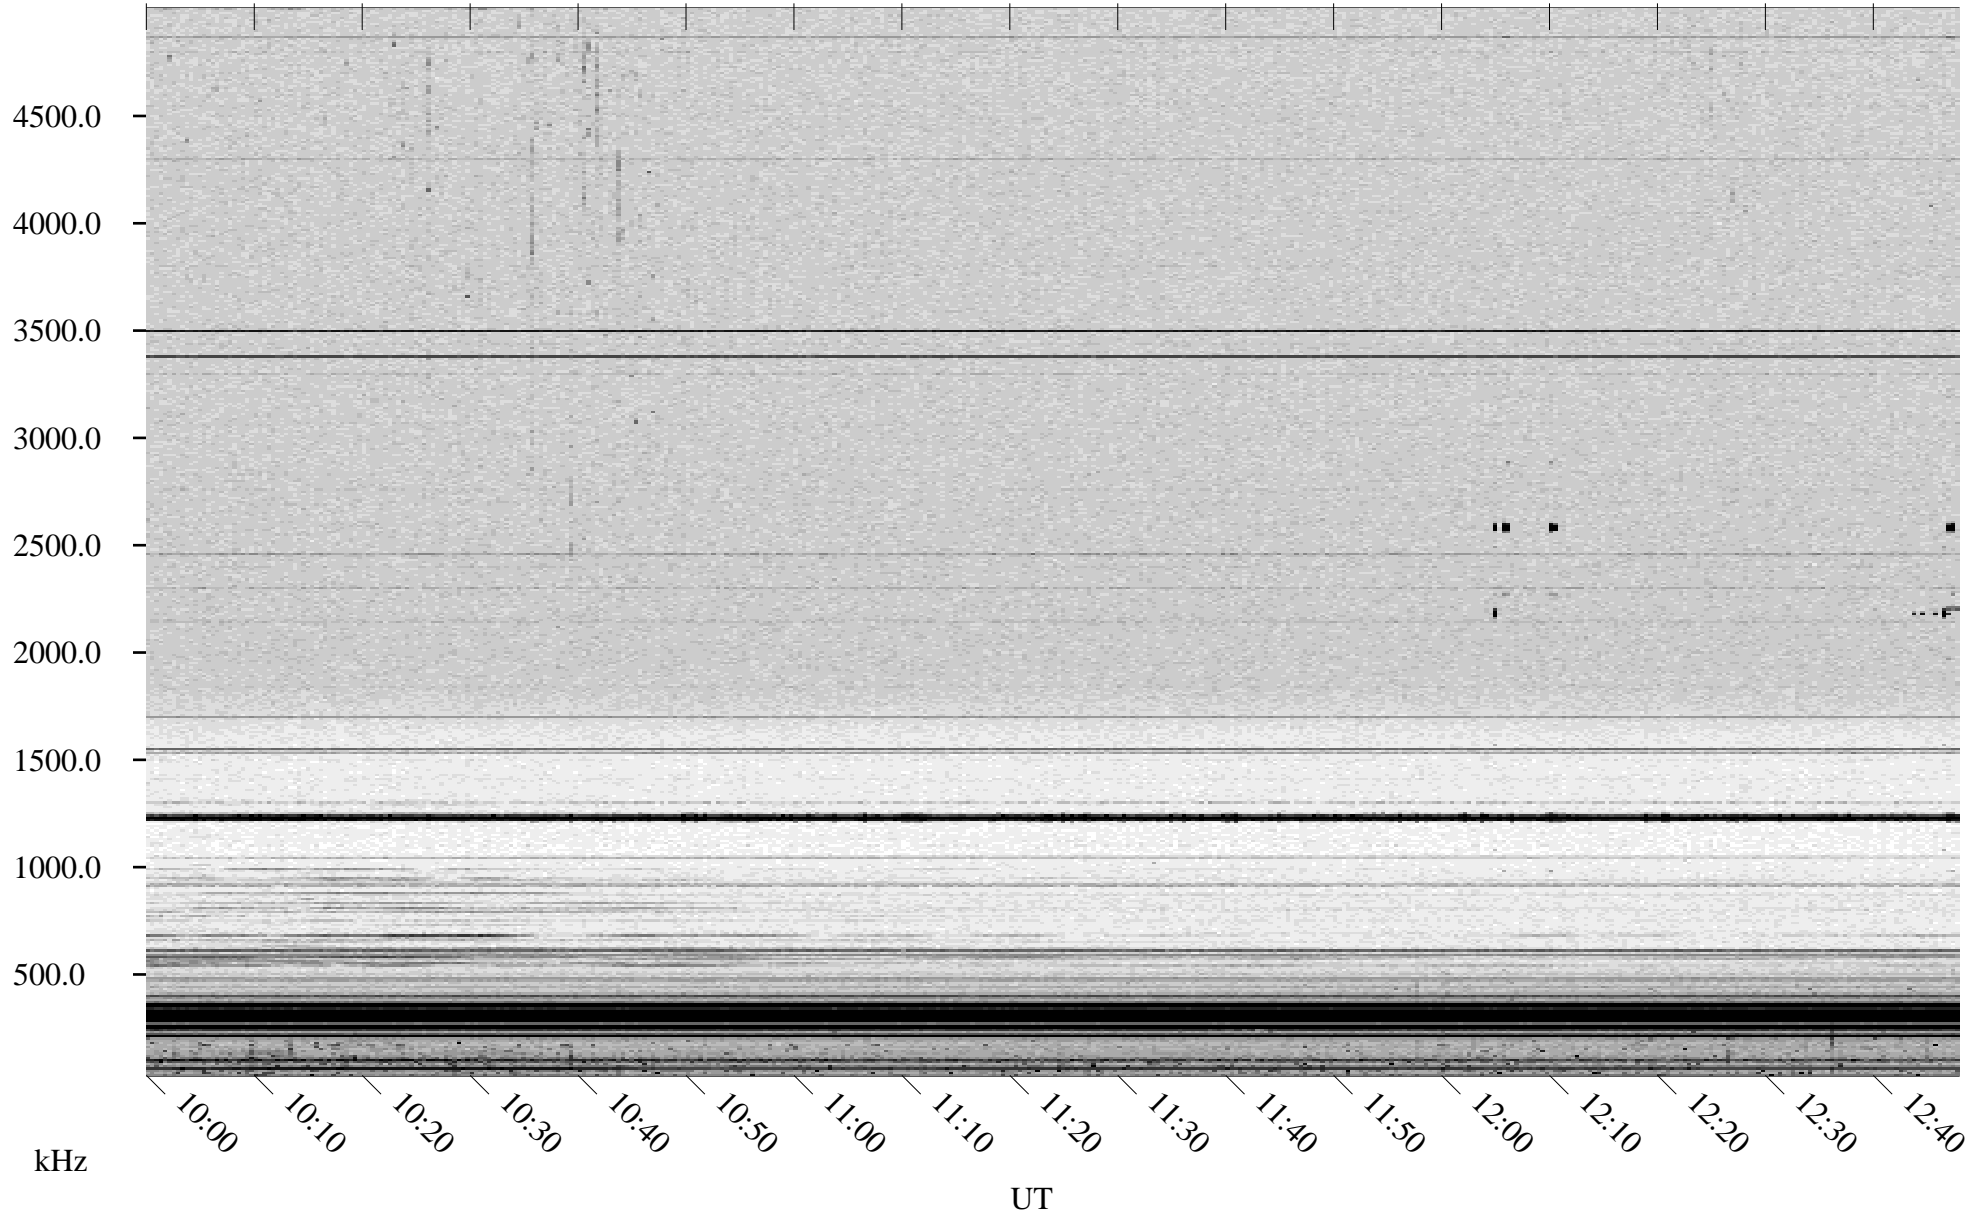

# 07/31/1998 Churchill, Manitoba

Linear Scale    Black = 161    White = 15

ch98211l.r00m max\_12

Page 4

# 07/31/1998 Churchill, Manitoba

Linear Scale    Black = 161    White = 15

ch98211l.r00m max\_12

Page 5

# 07/31/1998 Churchill, Manitoba

Linear Scale    Black = 161    White = 15

ch98211l.r00m max\_12

Page 6

# 07/31/1998 Churchill, Manitoba

Linear Scale    Black = 161    White = 15

ch98211l.r00m max\_12

Page 7