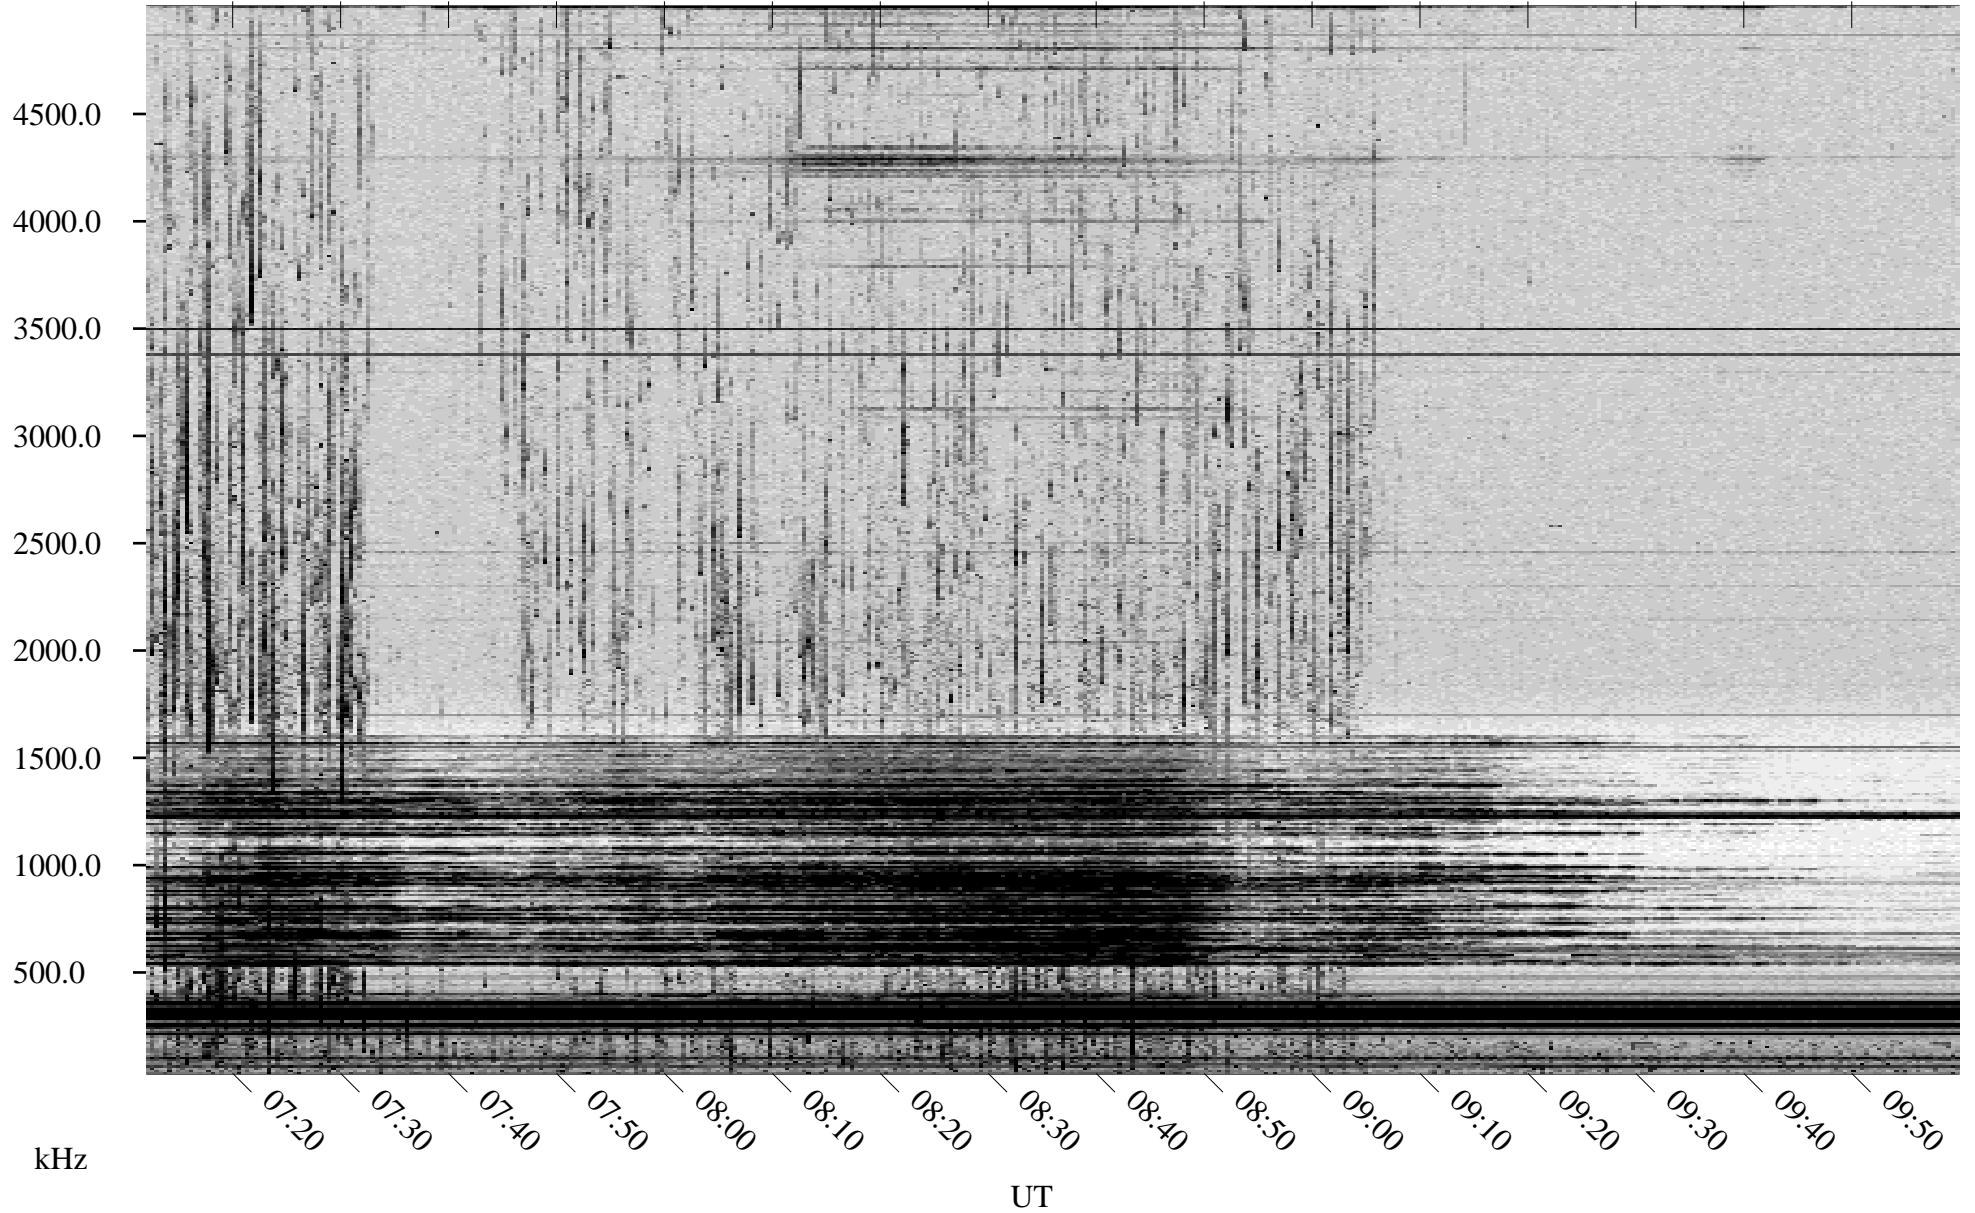

# 07/31/1998 Churchill, Manitoba

Linear Scale    Black = 161    White = 15

ch98211l.r00m max\_12

Page 3

# 07/31/1998 Churchill, Manitoba

Linear Scale    Black = 161    White = 15

ch98211l.r00m max\_12

Page 4

# 07/31/1998 Churchill, Manitoba

Linear Scale    Black = 161    White = 15

ch98211l.r00m max\_12

Page 5

# 07/31/1998 Churchill, Manitoba

Linear Scale    Black = 161    White = 15

ch98211l.r00m max\_12

Page 6