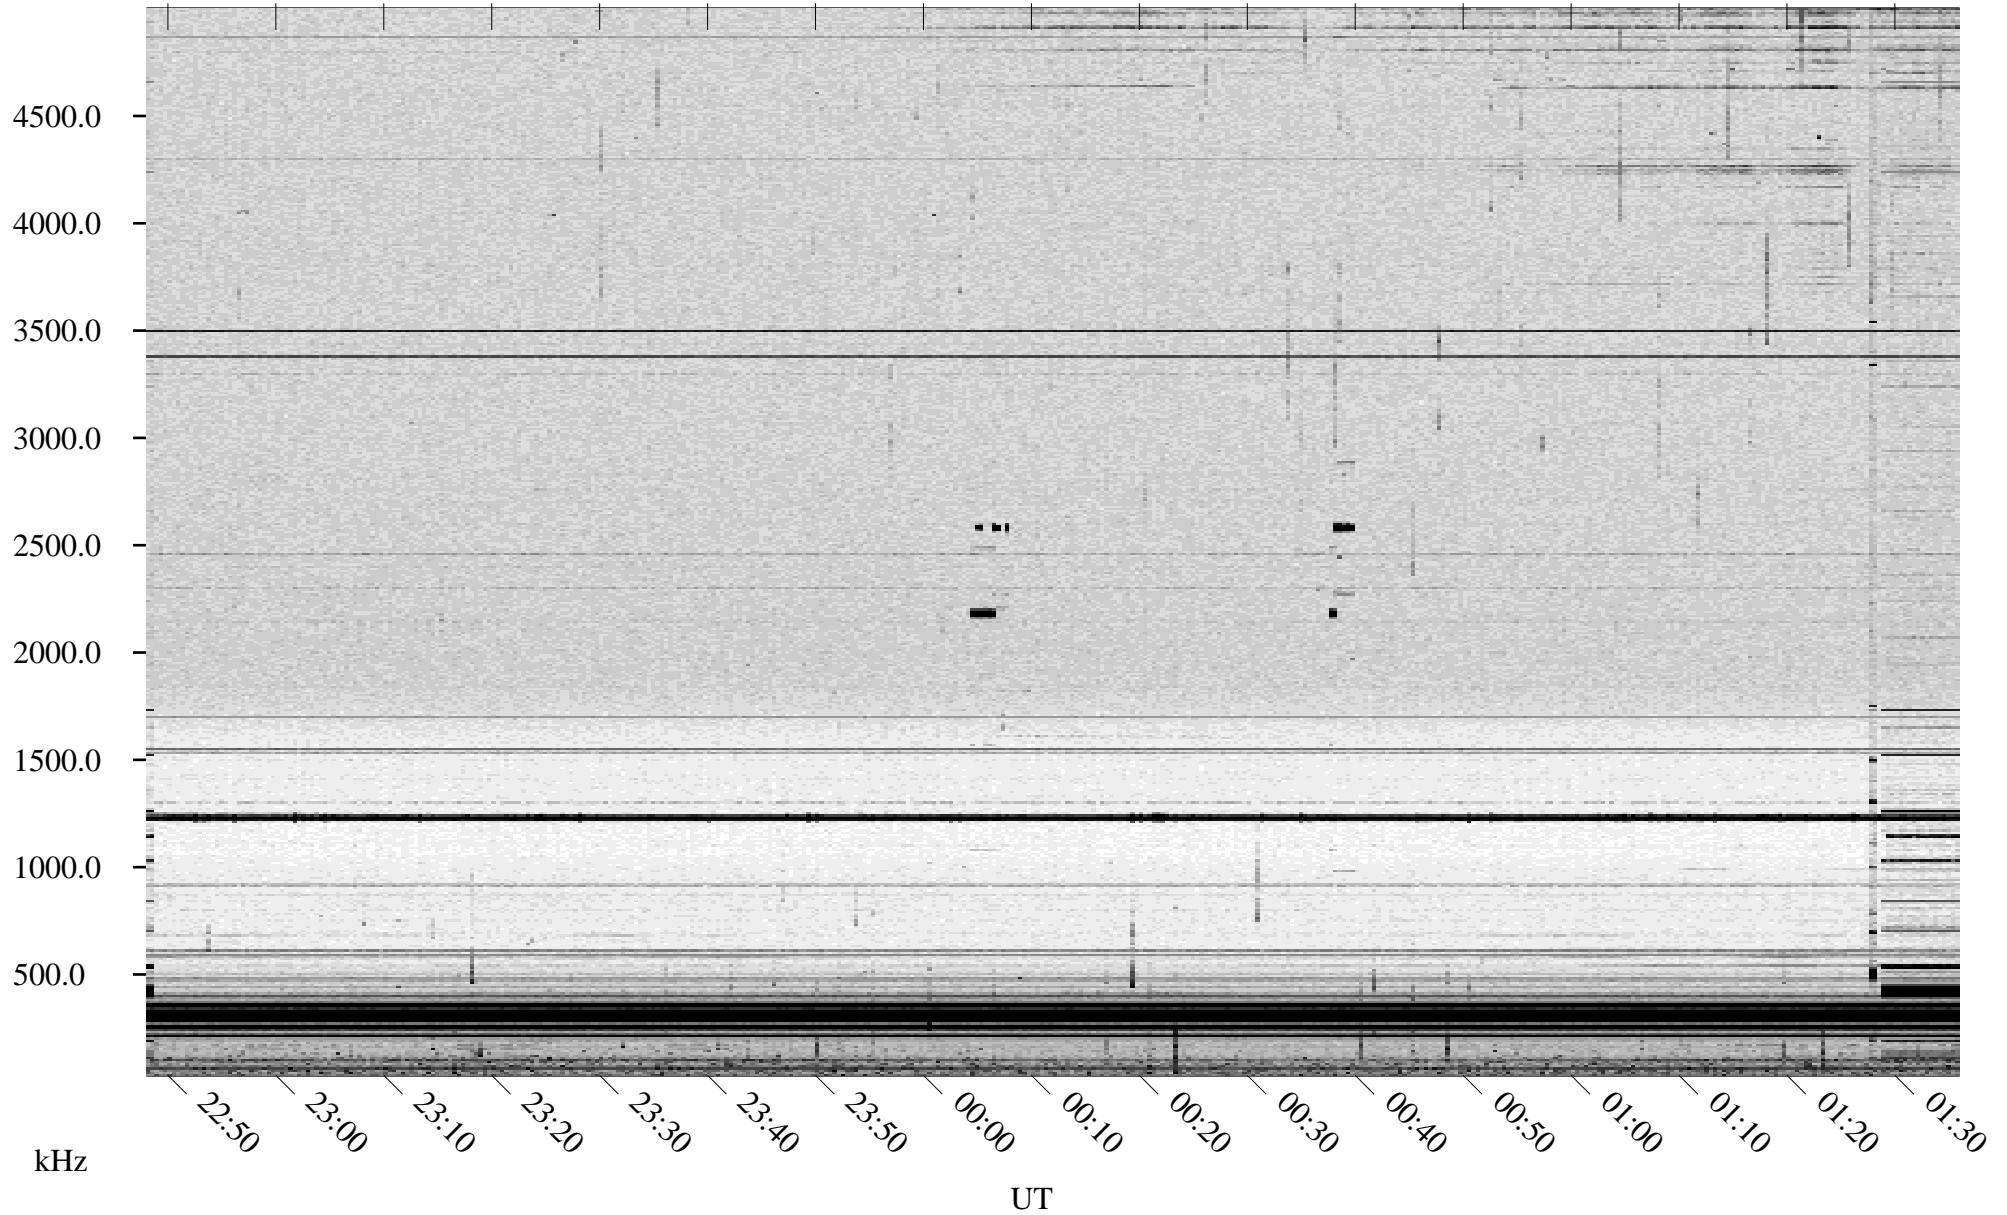

# 07/30/1998 Churchill, Manitoba

Linear Scale    Black = 161    White = 15

ch98211l.r00m max\_12

Page 1

# 07/30/1998 Churchill, Manitoba

Linear Scale    Black = 161    White = 15

ch982111.r00m max\_12

Page 2

# 07/31/1998 Churchill, Manitoba

Linear Scale    Black = 161    White = 15

ch98211l.r00m max\_12

Page 3

# 07/31/1998 Churchill, Manitoba

Linear Scale    Black = 161    White = 15

ch98211l.r00m max\_12

Page 4