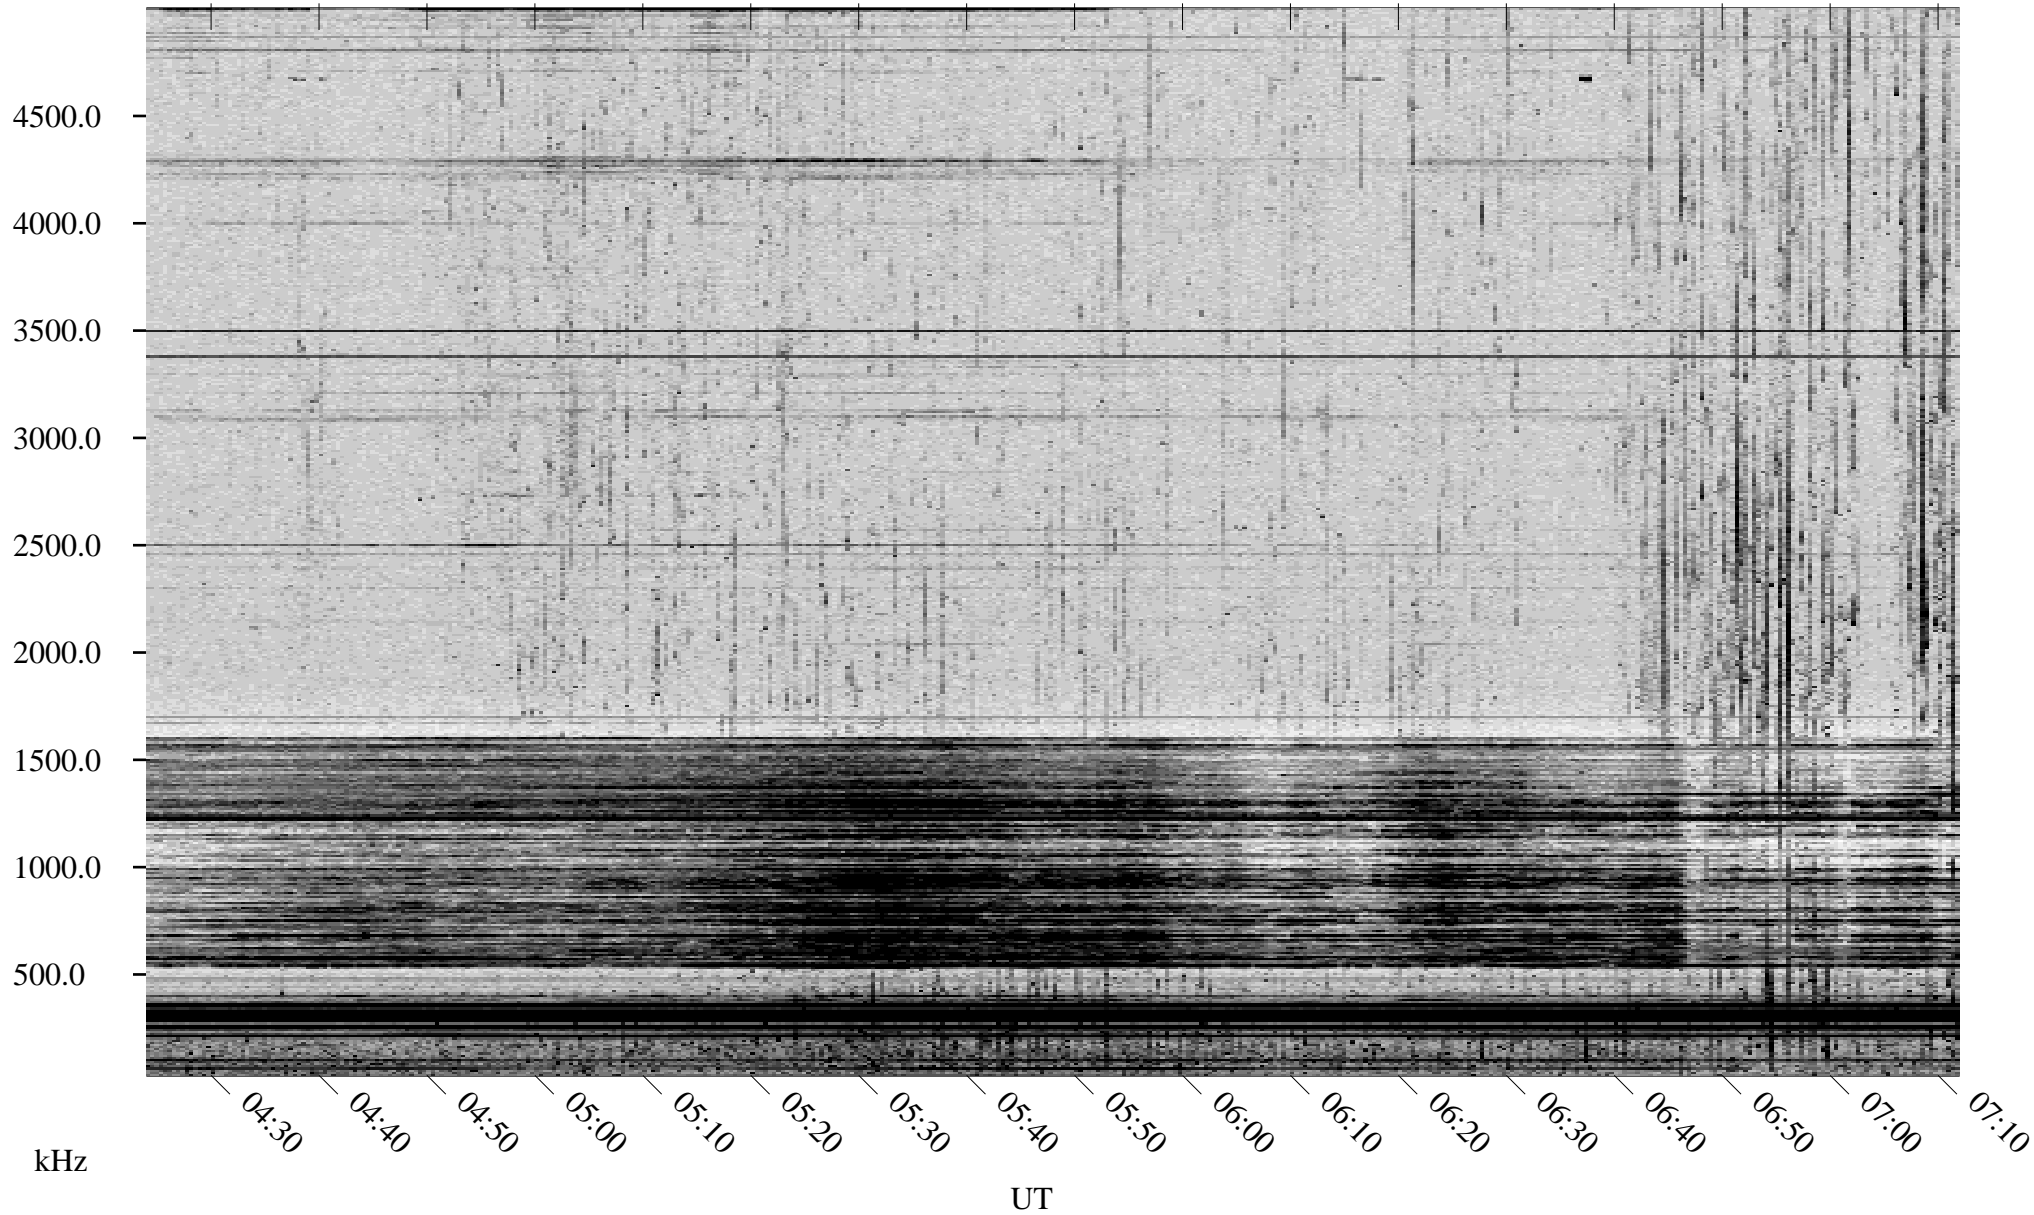

# 07/30/1998 Churchill, Manitoba

Linear Scale    Black = 161    White = 15

ch98211l.r00m max\_12

Page 1

# 07/30/1998 Churchill, Manitoba

Linear Scale    Black = 161    White = 15

ch982111.r00m max\_12

Page 2

# 07/31/1998 Churchill, Manitoba

Linear Scale    Black = 161    White = 15

ch98211l.r00m max\_12

Page 3

# 07/31/1998 Churchill, Manitoba

Linear Scale    Black = 161    White = 15

ch98211l.r00m max\_12

Page 4