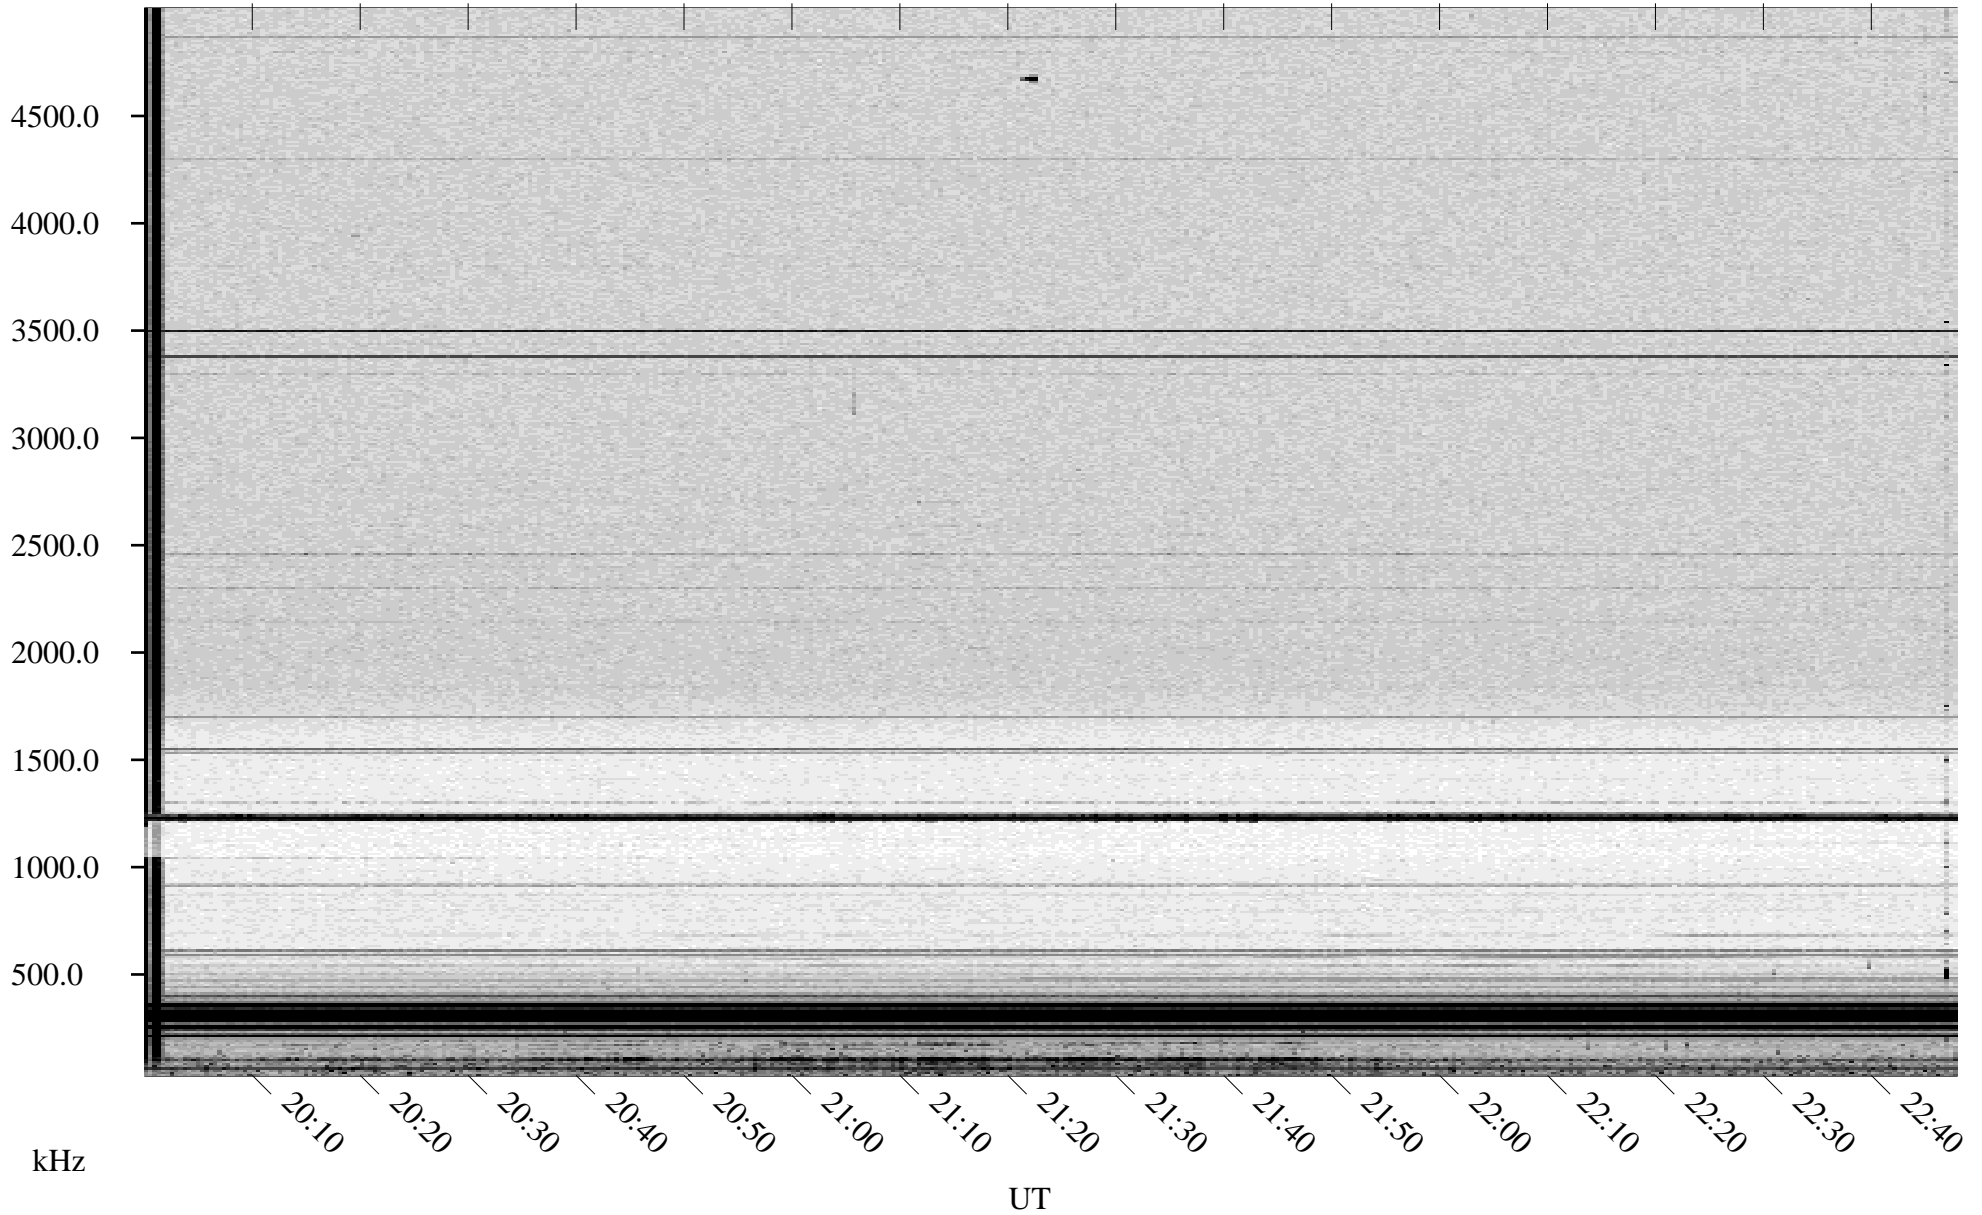

# 07/30/1998 Churchill, Manitoba

Linear Scale    Black = 161    White = 15

ch98211l.r00m max\_12

Page 1

# 07/30/1998 Churchill, Manitoba

Linear Scale    Black = 161    White = 15

ch982111.r00m max\_12

Page 2

# 07/31/1998 Churchill, Manitoba

Linear Scale    Black = 161    White = 15

ch98211l.r00m max\_12

Page 3

# 07/31/1998 Churchill, Manitoba

Linear Scale    Black = 161    White = 15

ch98211l.r00m max\_12

Page 4