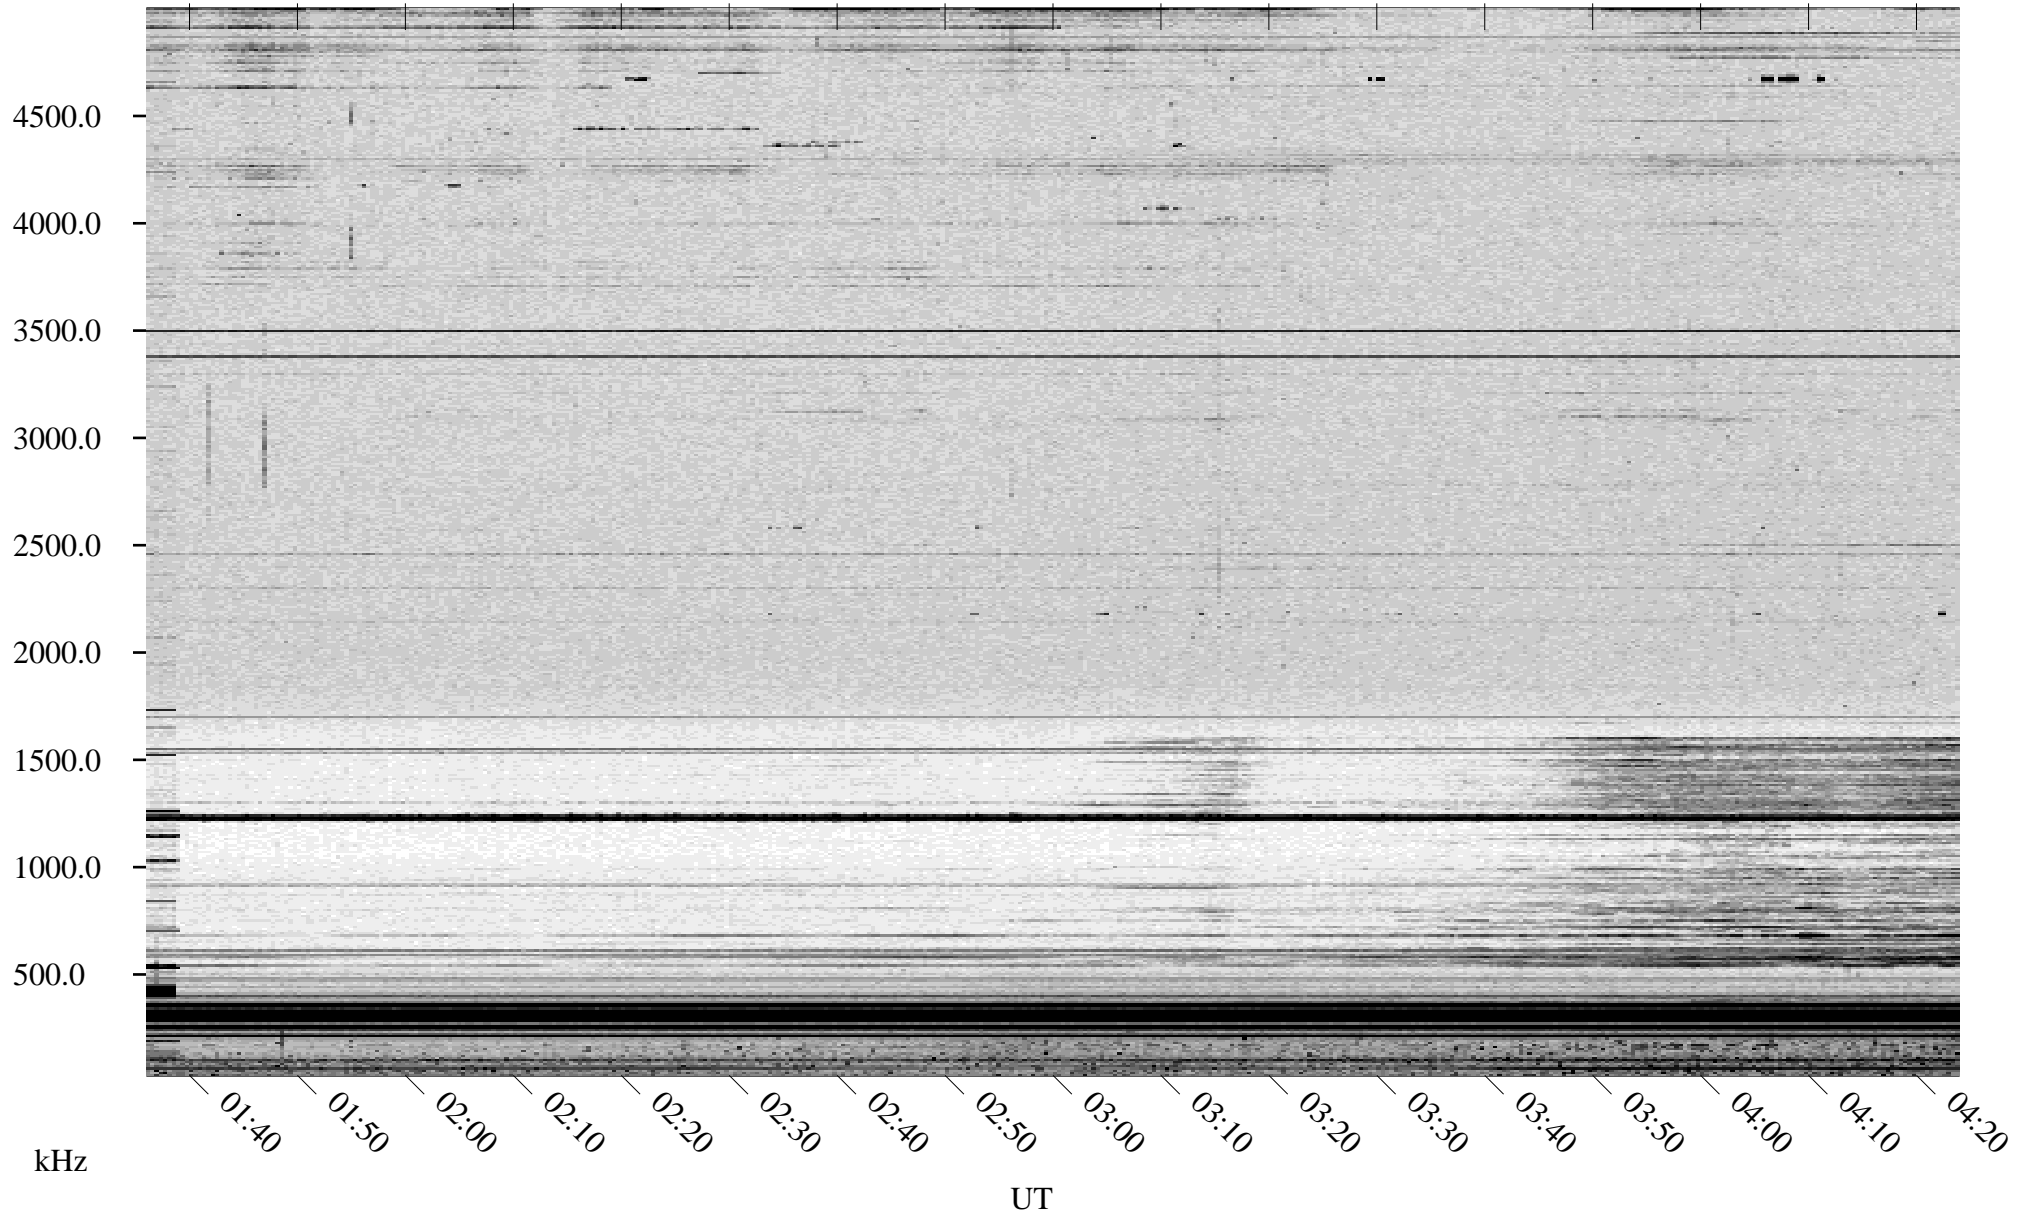

# 07/30/1998 Churchill, Manitoba

Linear Scale    Black = 161    White = 15

ch98211l.r00m max\_12

Page 1

# 07/30/1998 Churchill, Manitoba

Linear Scale    Black = 161    White = 15

ch982111.r00m max\_12

Page 2

# 07/31/1998 Churchill, Manitoba

Linear Scale    Black = 161    White = 15

ch98211l.r00m max\_12

Page 3

# 07/31/1998 Churchill, Manitoba

Linear Scale    Black = 161    White = 15

ch98211l.r00m max\_12

Page 4