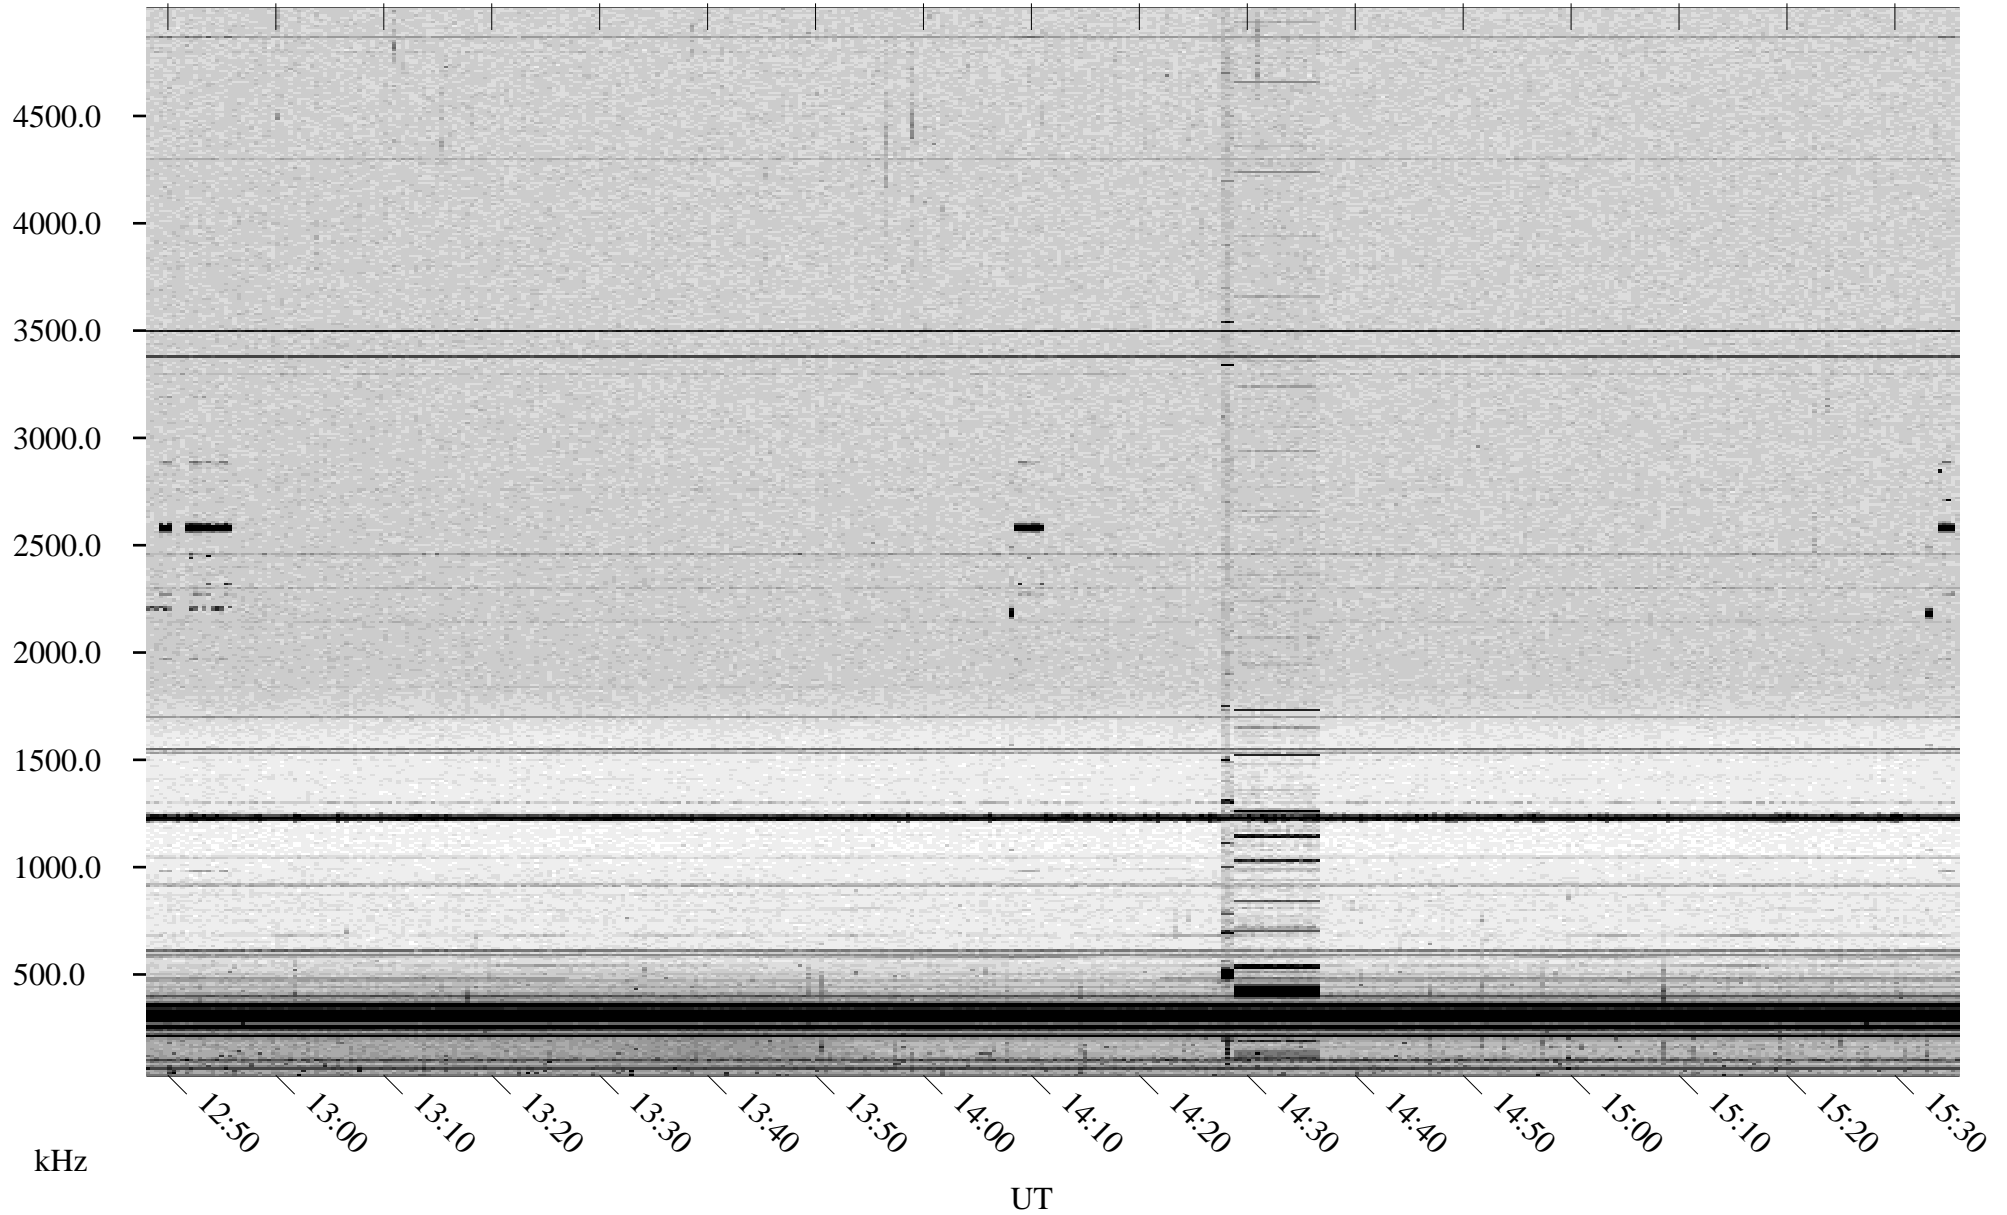

# 07/31/1998 Churchill, Manitoba

Linear Scale    Black = 161    White = 15

ch98211l.r00m max\_12

Page 5

# 07/31/1998 Churchill, Manitoba

Linear Scale    Black = 161    White = 15

ch98211l.r00m max\_12

Page 6

# 07/31/1998 Churchill, Manitoba

Linear Scale    Black = 161    White = 15

ch98211l.r00m max\_12

Page 7

# 07/31/1998 Churchill, Manitoba

Linear Scale    Black = 161    White = 15

ch98211l.r00m max\_12

Page 8